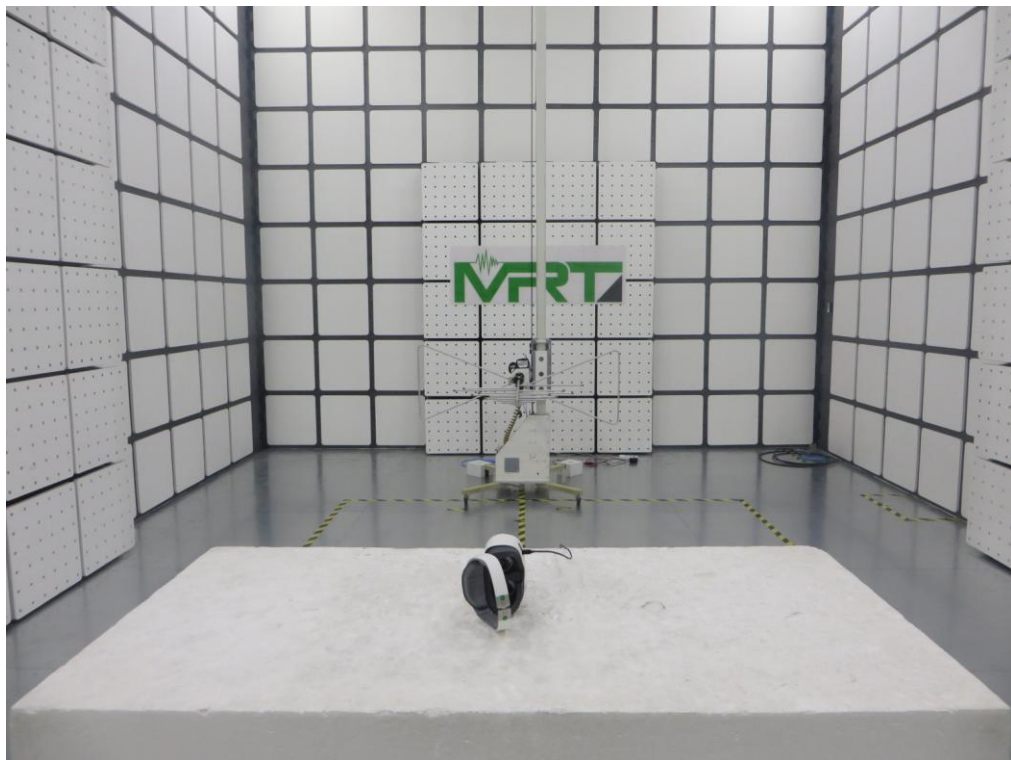

Test Setup Photo

Description: Front View of the Conducted Emission Test Setup for 0.15MHz ~ 30MHz

Description: Back View of the Conducted Emission Test Setup for 0.15MHz ~ 30MHz

Description: Radiated Emission Test Setup for 9kHz ~ 30MHz

Description: Radiated Emission Test Setup for 30MHz ~ 1GHz

Description: Radiated Emission Test Setup for 1GHz ~ 18GHz

Description: Radiated Emission Test Setup for Above 18GHz

Description: DFS Test Setup