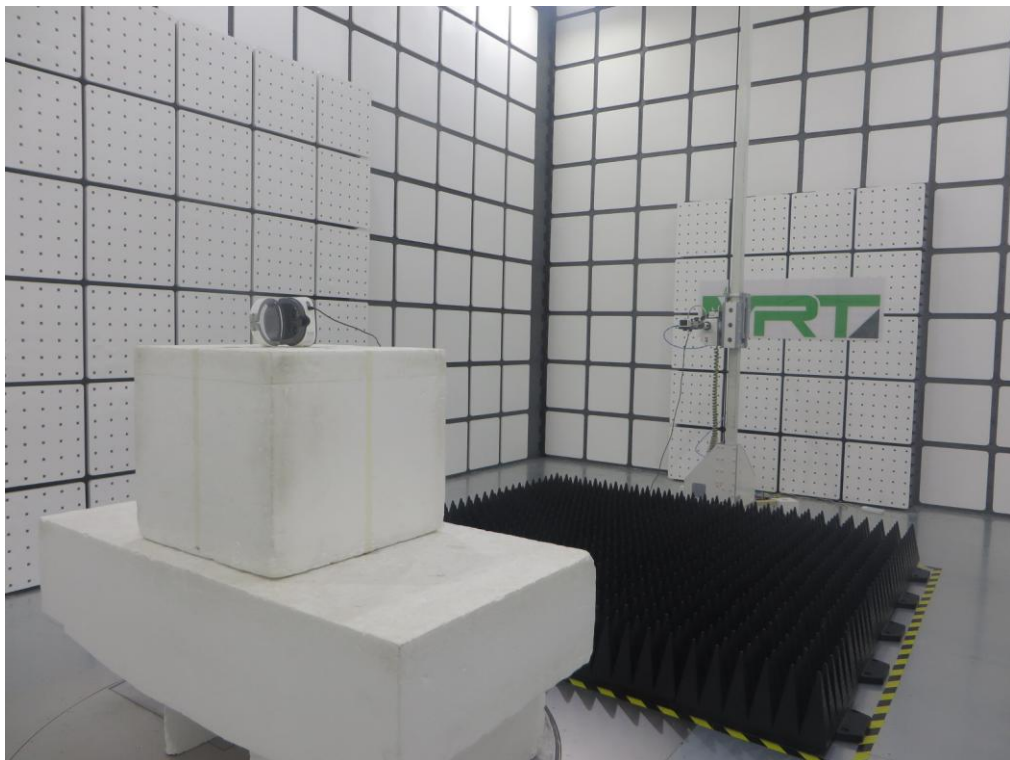

Test Setup Photo

Description: Front View of the Conducted Emission Test Setup for 0.15MHz ~ 30MHz

Description: Back View of the Conducted Emission Test Setup for 0.15MHz ~ 30MHz

Description: Radiated Emission Test Setup for 9kHz ~ 30MHz

Description: Radiated Emission Test Setup for 30MHz ~ 1GHz

Description: Radiated Emission Test Setup for 1GHz ~ 18GHz

Description: Radiated Emission Test Setup for Above 18GHz

Description: DFS Test Setup

Description: Conducted Test Setup