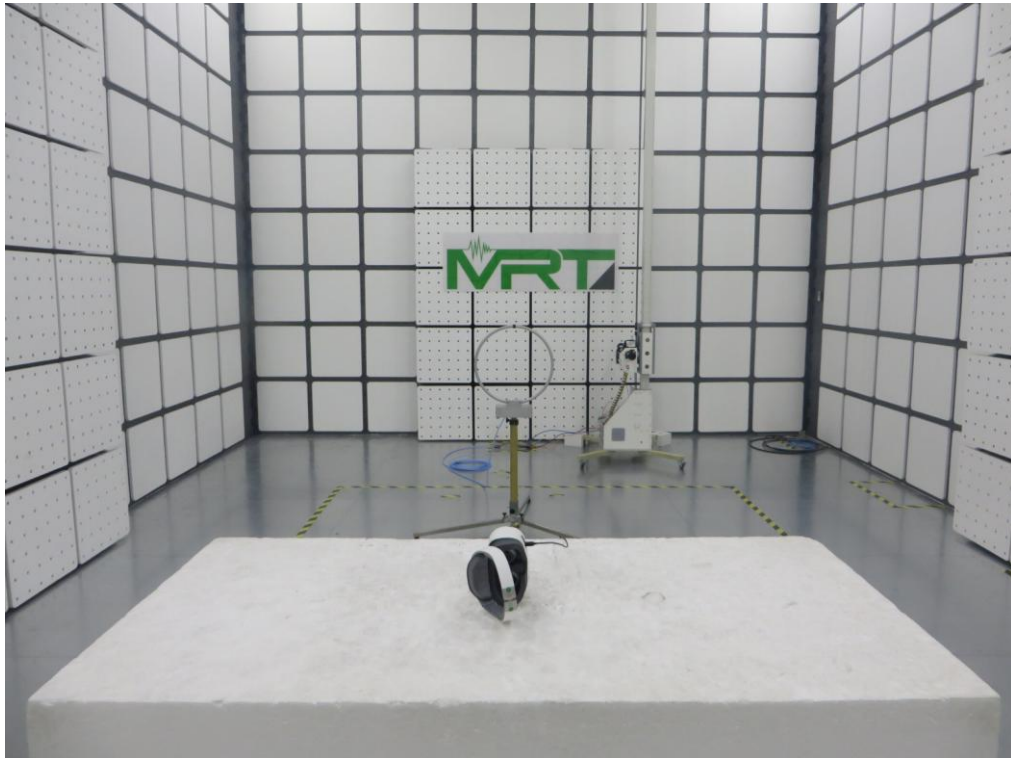

Test Setup Photo

Description: Front View of the Conducted Emission Test Setup for 0.15MHz ~ 30MHz

Description: Back View of the Conducted Emission Test Setup for 0.15MHz ~ 30MHz

Description: Radiated Emission Test Setup for 9kHz ~ 30MHz

Description: Radiated Emission Test Setup for 30MHz ~ 1GHz

Description: Radiated Emission Test Setup for 1GHz ~ 18GHz

Description: Radiated Emission Test Setup for Above 18GHz

Description: DFS Test Setup