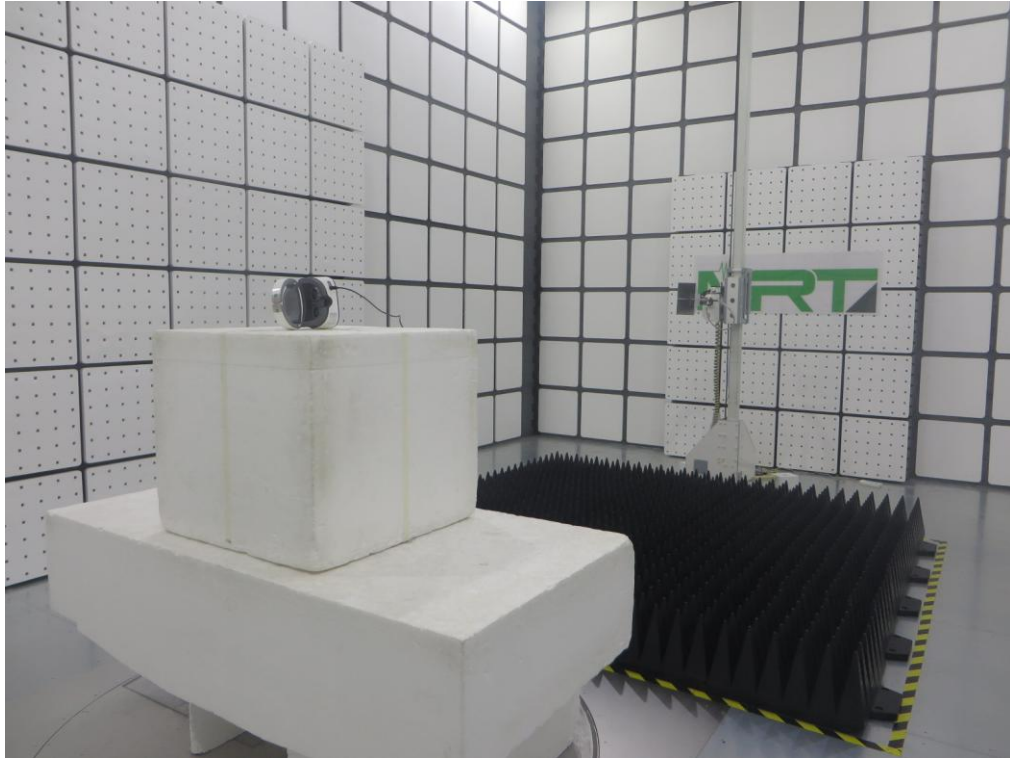

Test Setup Photo

Description: Front View of the Conducted Emission Test Setup for 0.15MHz ~ 30MHz

Description: Back View of the Conducted Emission Test Setup for 0.15MHz ~ 30MHz

Description: Radiated Emission Test Setup for 9kHz ~ 30MHz

Description: Radiated Emission Test Setup for 30MHz ~ 1GHz

Description: Radiated Emission Test Setup for 1GHz ~ 18GHz

Description: Radiated Emission Test Setup for Above 18GHz

Description: DFS Test Setup

Description: Conducted Test Setup