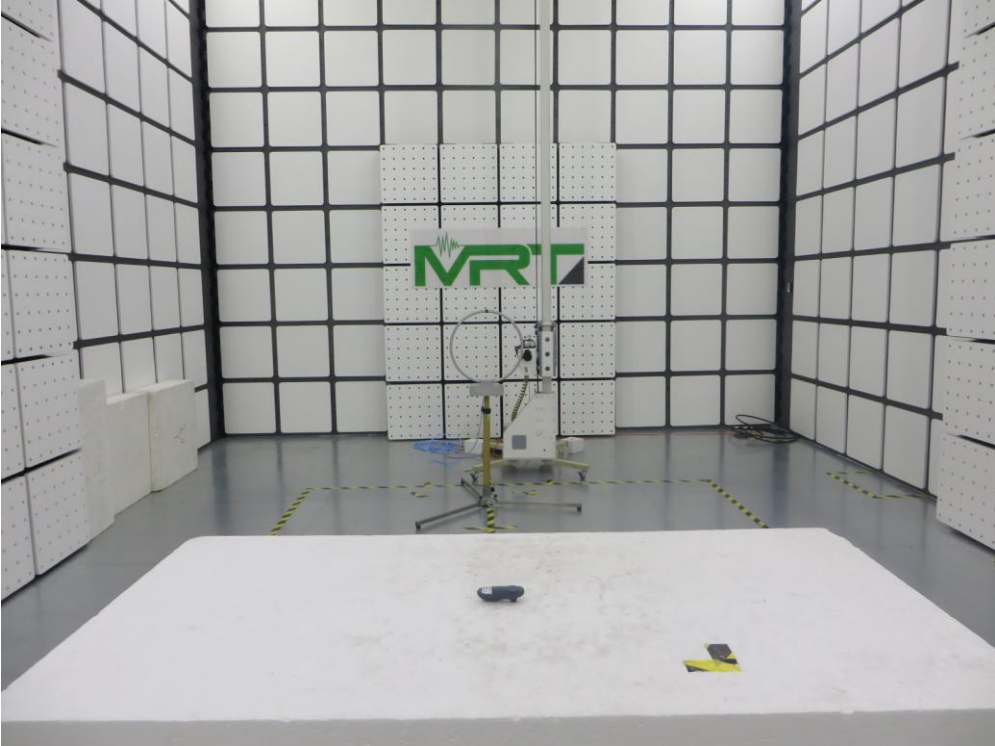

RF Test Photograph

Description: Radiated Emissions Test Setup for Below 30MHz

Description: Radiated Emissions Test Setup for Above 30MHz

Description: Radiated Emissions Test Setup for Above 1GHz

Description: Radiated Emissions Test Setup for Above 18GHz