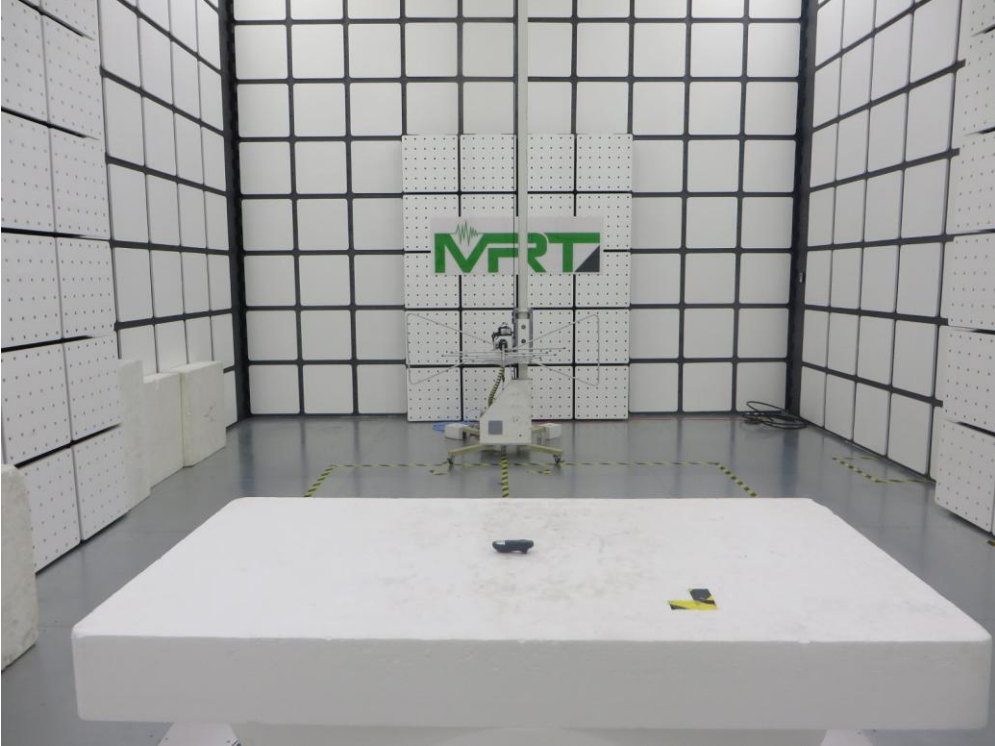

RF Test Photograph

Description: Radiated Emissions Test Setup for Below 30MHz

Description: Radiated Emissions Test Setup for Above 30MHz

Description: Radiated Emissions Test Setup for Above 1GHz

Description: Radiated Emissions Test Setup for Above 18GHz