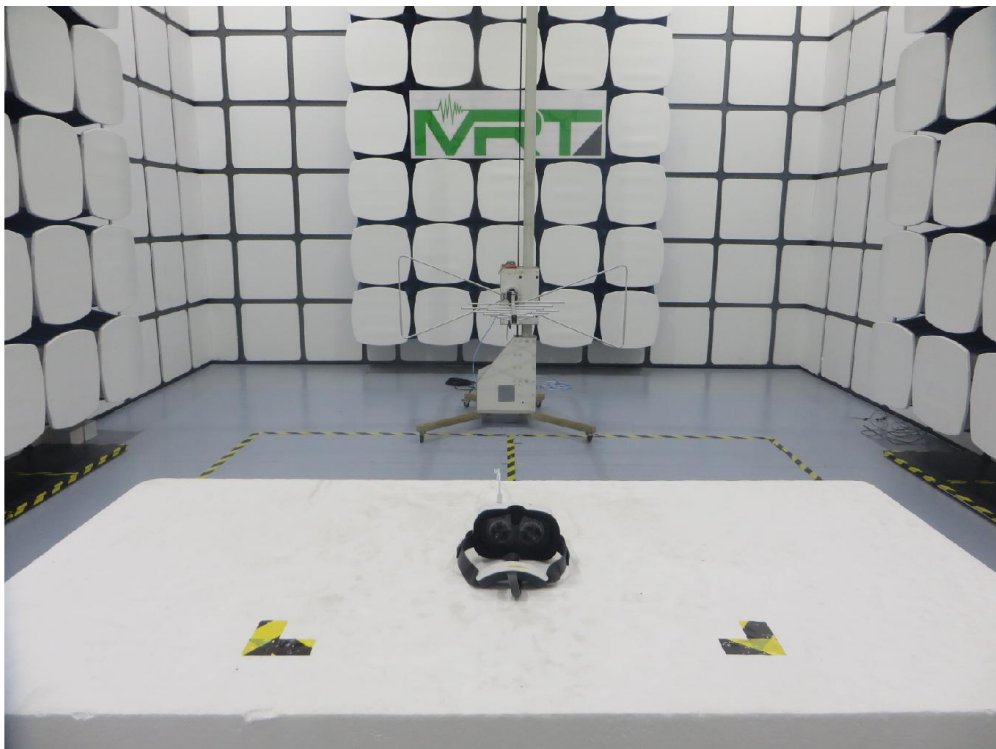

FCC Part 15C/15E Test Setup Photo

Description: Front View of the Conducted Emission Test Setup for 0.15MHz ~ 30MHz

Description: Back View of the Conducted Emission Test Setup for 0.15MHz ~ 30MHz

Description: Radiated Emission Test Setup for 9kHz ~ 30MHz

Description: Radiated Emission Test Setup for 30MHz ~ 1GHz

Description: Radiated Emission Test Setup for 1GHz ~ 18GHz

Description: Radiated Emission Test Setup for 18GHz ~ 40GHz