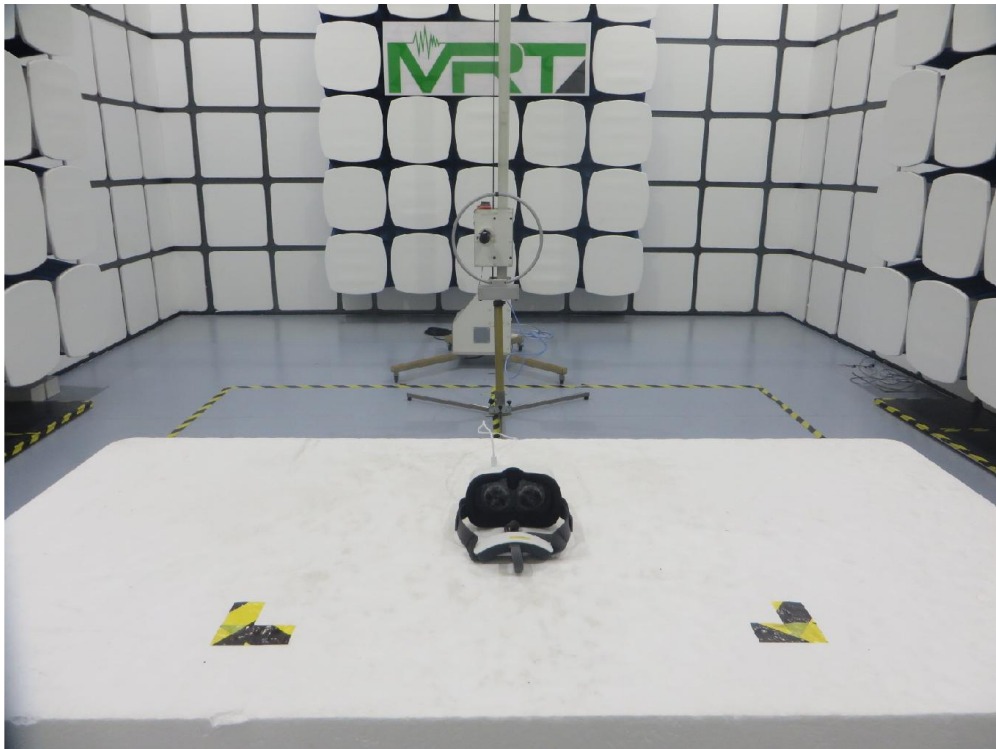

FCC Part 15C/15E Test Setup Photo

Description: Front View of the Conducted Emission Test Setup for 0.15MHz ~ 30MHz

Description: Back View of the Conducted Emission Test Setup for 0.15MHz ~ 30MHz

Description: Radiated Emission Test Setup for 9kHz ~ 30MHz

Description: Radiated Emission Test Setup for 30MHz ~ 1GHz

Description: Radiated Emission Test Setup for 1GHz ~ 18GHz

Description: Radiated Emission Test Setup for 18GHz ~ 40GHz