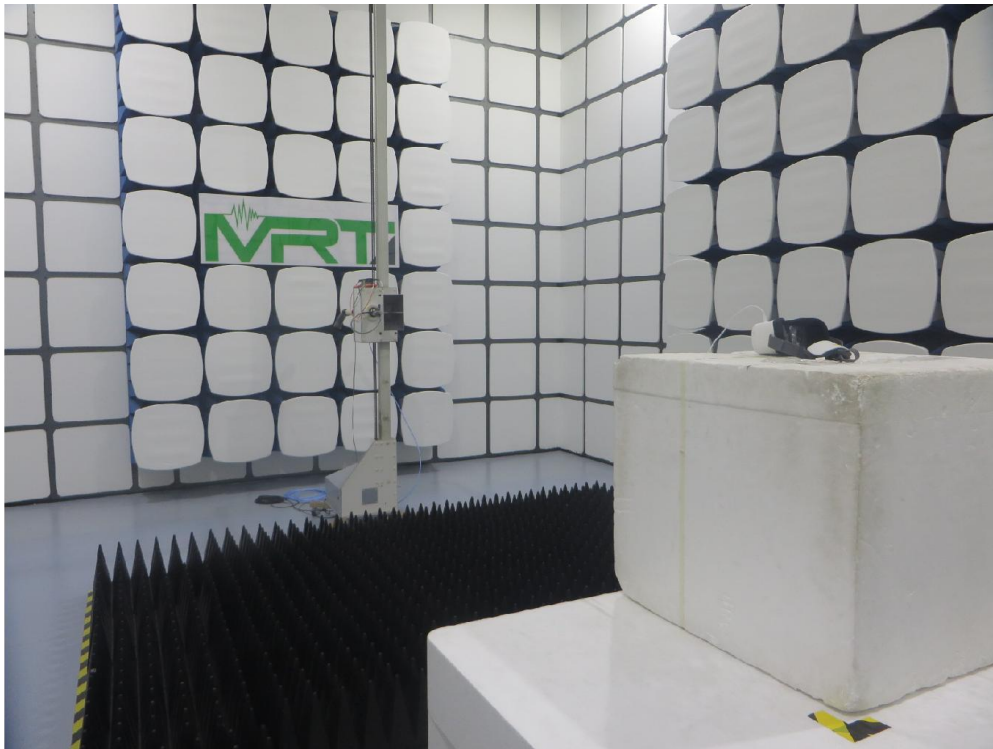

FCC Part 15C/15E Test Setup Photo

Description: Front View of the Conducted Emission Test Setup for 0.15MHz ~ 30MHz

Description: Back View of the Conducted Emission Test Setup for 0.15MHz ~ 30MHz

Description: Radiated Emission Test Setup for 9kHz ~ 30MHz

Description: Radiated Emission Test Setup for 30MHz ~ 1GHz

Description: Radiated Emission Test Setup for 1GHz ~ 18GHz

Description: Radiated Emission Test Setup for 18GHz ~ 40GHz