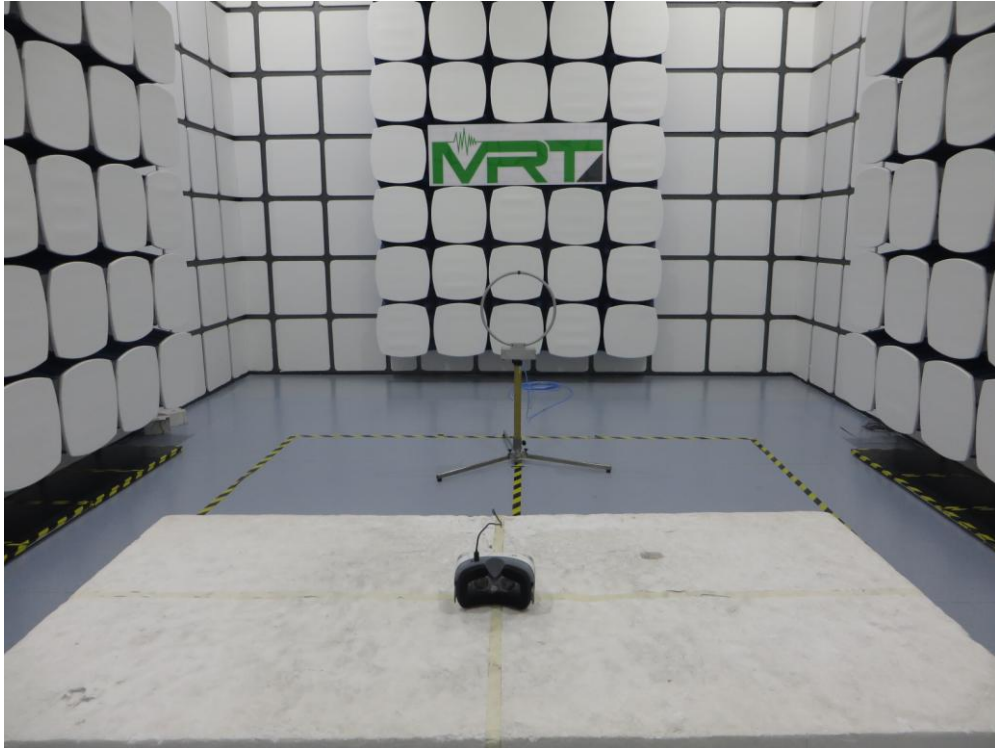

Test Setup Photo

Description: Front View of the Conducted Emission Test Setup for 0.15MHz ~ 30MHz

Description: Back View of the Conducted Emission Test Setup for 0.15MHz ~ 30MHz

Description: Radiated Emission Test Setup for 9kHz ~ 30MHz

Description: Radiated Emission Test Setup for 30MHz ~ 1GHz

Description: Radiated Emission Test Setup for 1GHz ~ 18GHz

Description: Radiated Emission Test Setup for 18GHz ~ 25GHz