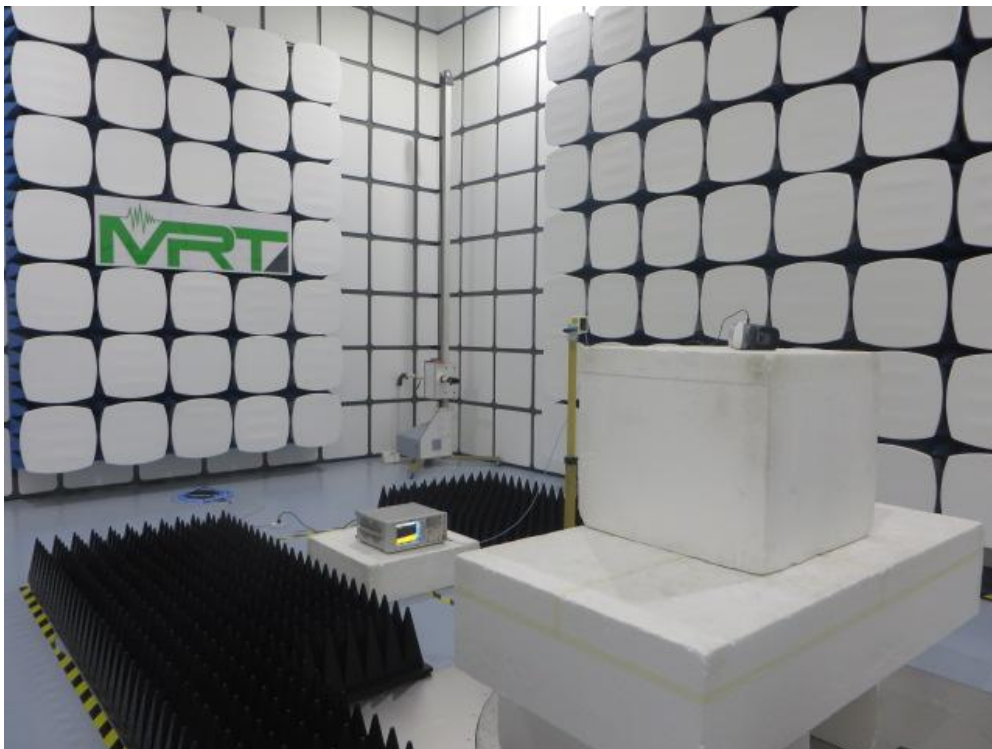

Test Setup Photo

Description: Front View of the Conducted Emission Test Setup for 0.15MHz ~ 30MHz

Description: Back View of the Conducted Emission Test Setup for 0.15MHz ~ 30MHz

Description: Radiated Emission Test Setup for 9kHz ~ 30MHz

Description: Radiated Emission Test Setup for 30MHz ~ 1GHz

Description: Radiated Emission Test Setup for 1GHz ~ 18GHz

Description: Radiated Emission Test Setup for 18GHz ~ 25GHz

Description: Conducted Test Setup