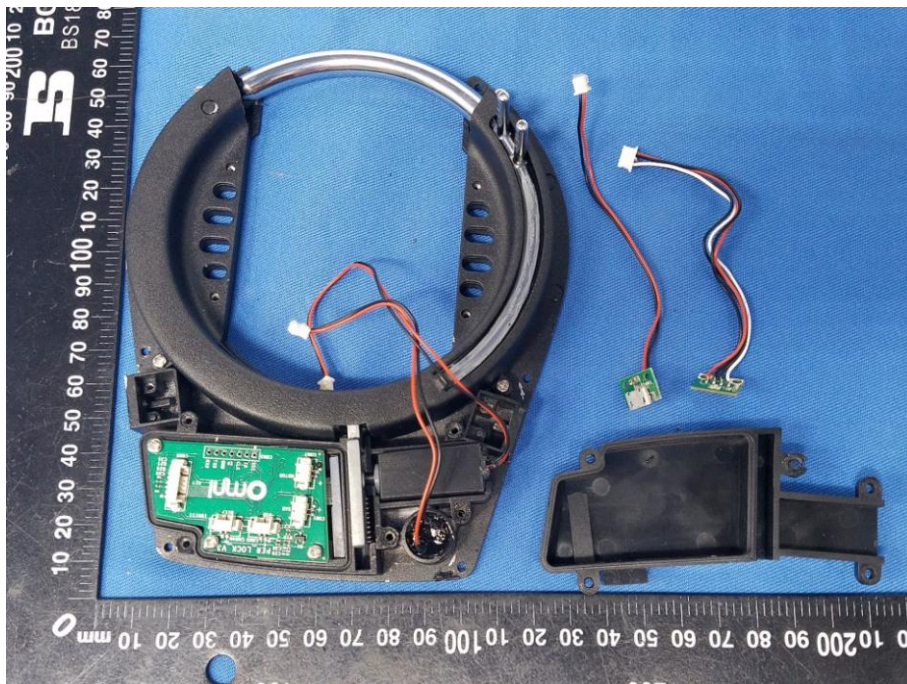

Appendix B: Photographs of EUT

Product: Smart Bluetooth Bicycle Lock

Model: OL305B

Internal Photos

Antenna