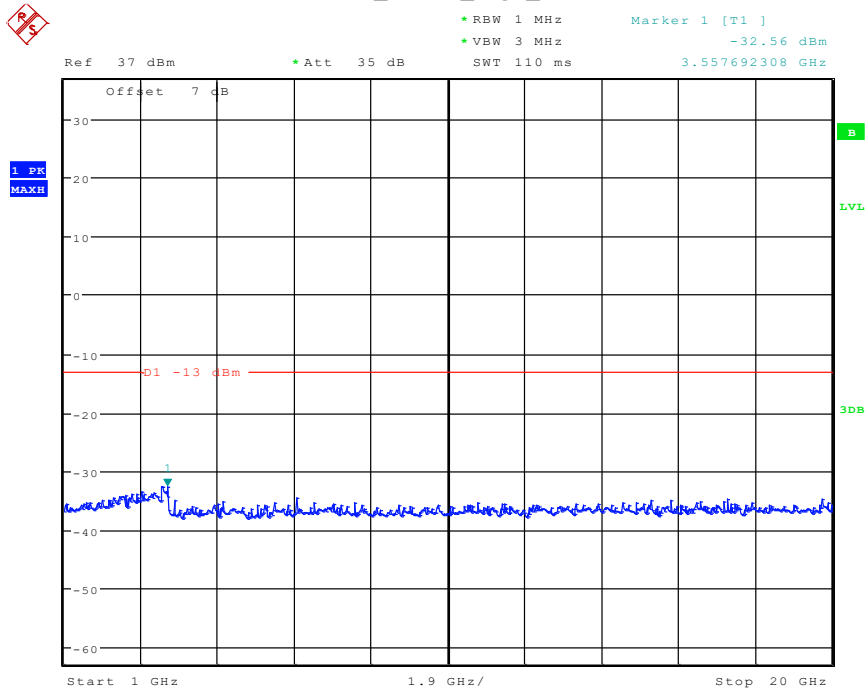

2702 Band 5_5 MHz_High_QPSK(1GHz-20GHz)

Date: 28.APR.2024 09:48:20