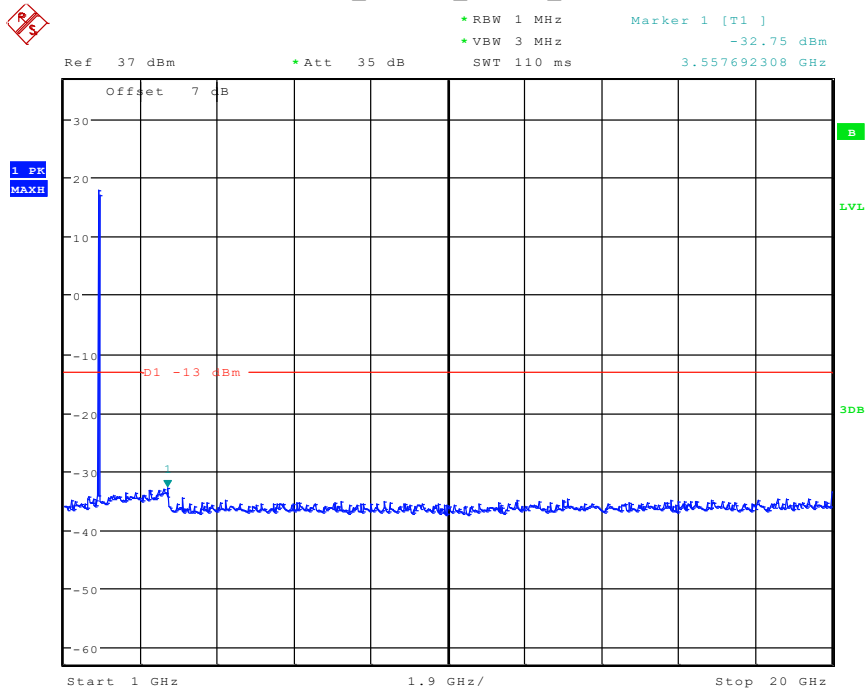

1302 Band 2_15 MHz_Low_QPSK(1GHz-20GHz)

Date: 28.APR.2024 09:39:45

1401 Band 2_15 MHz_Middle_QPSK(30MHz-1GHz)

Date: 26.APR.2024 17:40:32

1402 Band 2_15 MHz_Middle_QPSK(1GHz-20GHz)

Date: 28.APR.2024 09:40:24