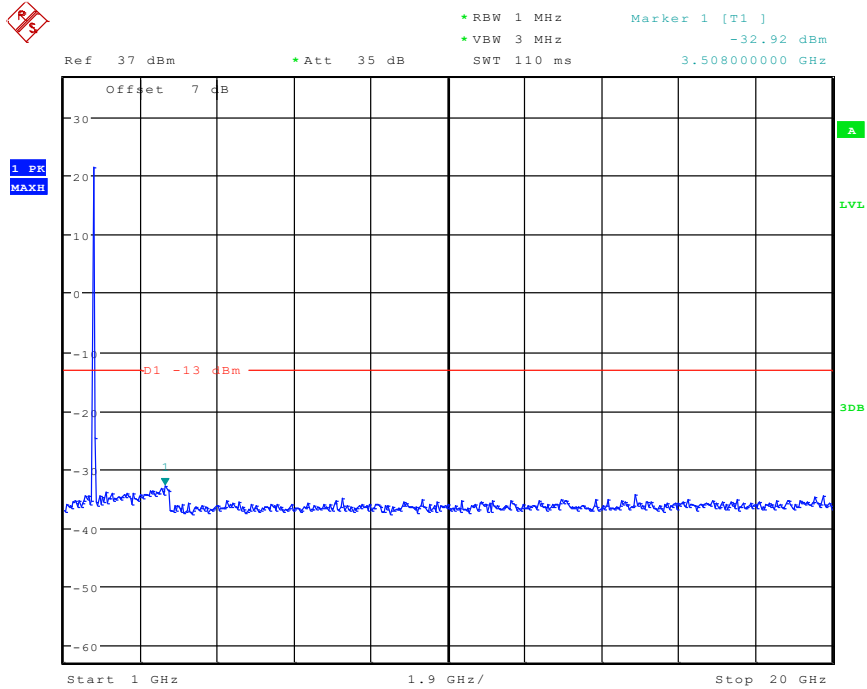

602 Band 4_3 MHz_High_QPSK_RB1#0_2(1GHz-20GHz)

Date: 24.APR.2024 16:15:17