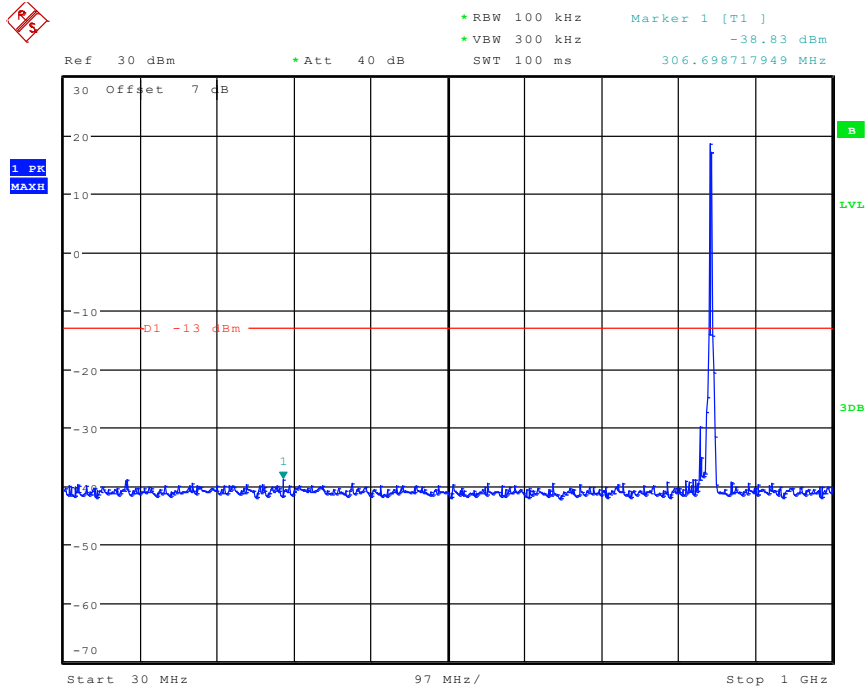

1501 Band 5_HSDPA_High Channel(30MHz-1GHz)

Date: 30.APR.2024 14:01:01