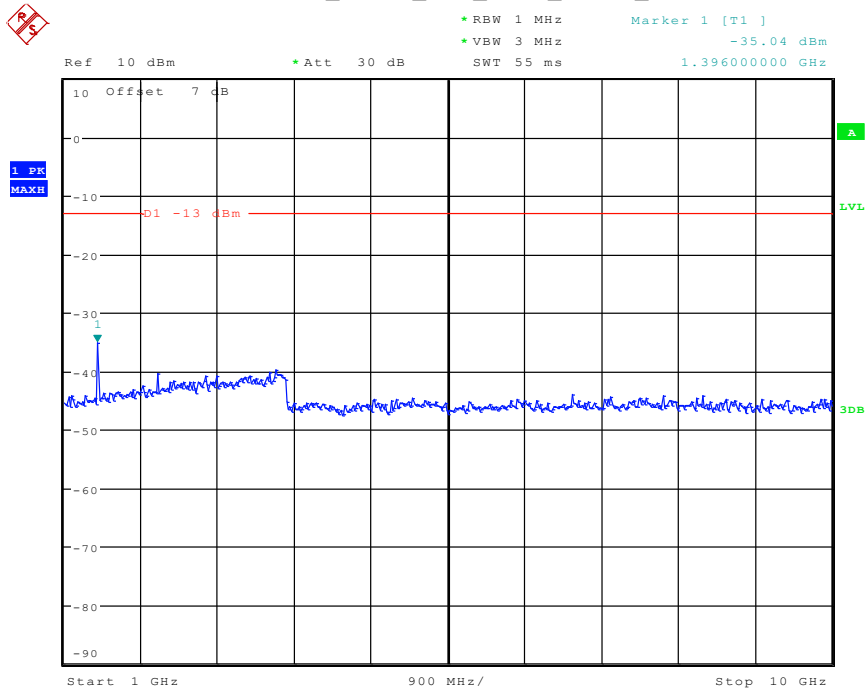

2502 Band 12_5 MHz_Low_QPSK_RB1#0_2(1GHz-10GHz)

Date: 24.APR.2024 17:12:07