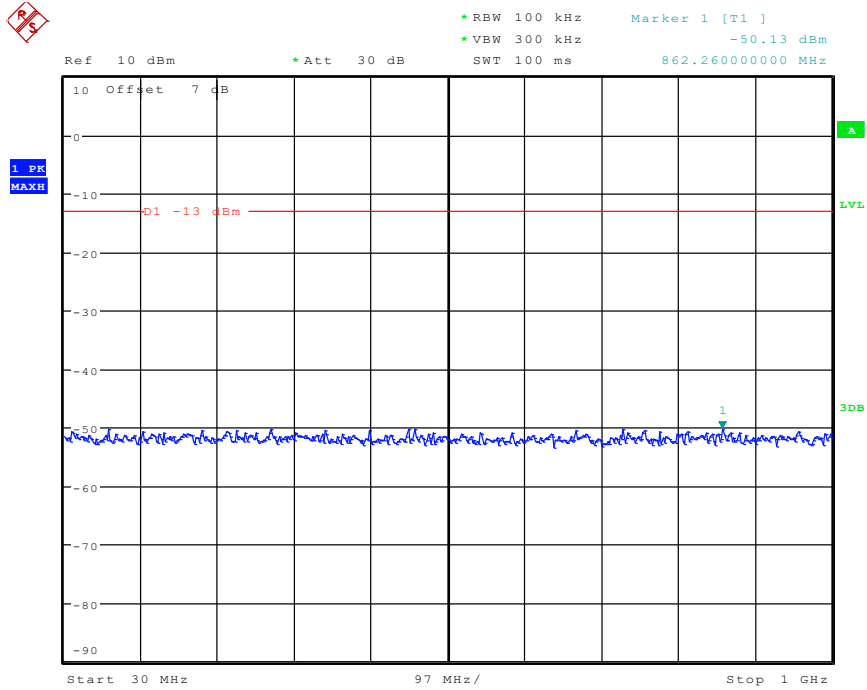

601 Band 4_3 MHz_High_QPSK_RB1#0_1(30MHz-1GHz)

Date: 24.APR.2024 16:15:06

602 Band 4_3 MHz_High_QPSK_RB1#0_2(1GHz-20GHz)

Date: 24.APR.2024 16:15:17

701 Band 4_5 MHz_Low_QPSK_RB1#0_1(30MHz-1GHz)

Date: 24.APR.2024 16:16:36