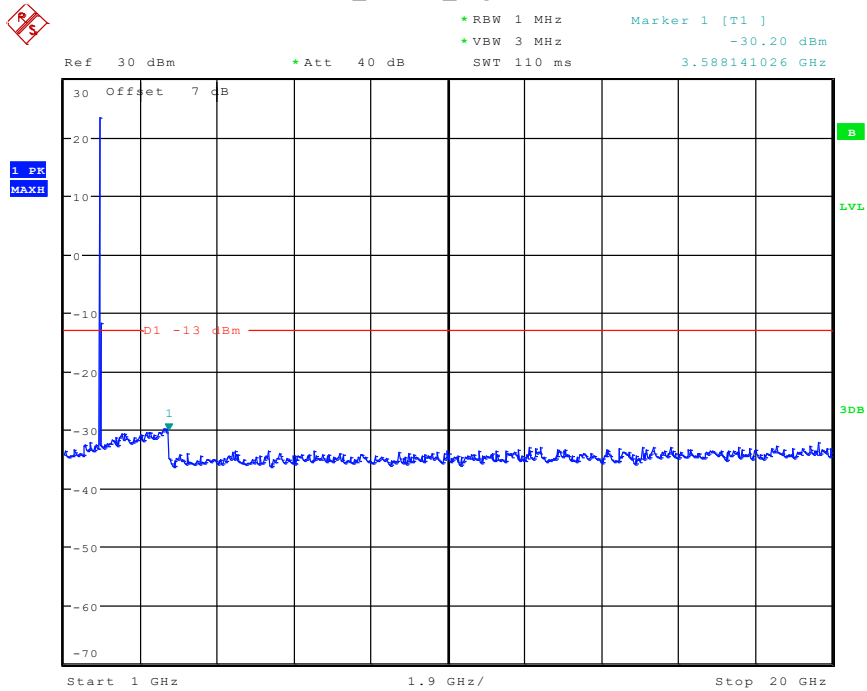

602 Band 2_HSDPA_High Channel(1GHz-20GHz)

Date: 30.APR.2024 13:43:52