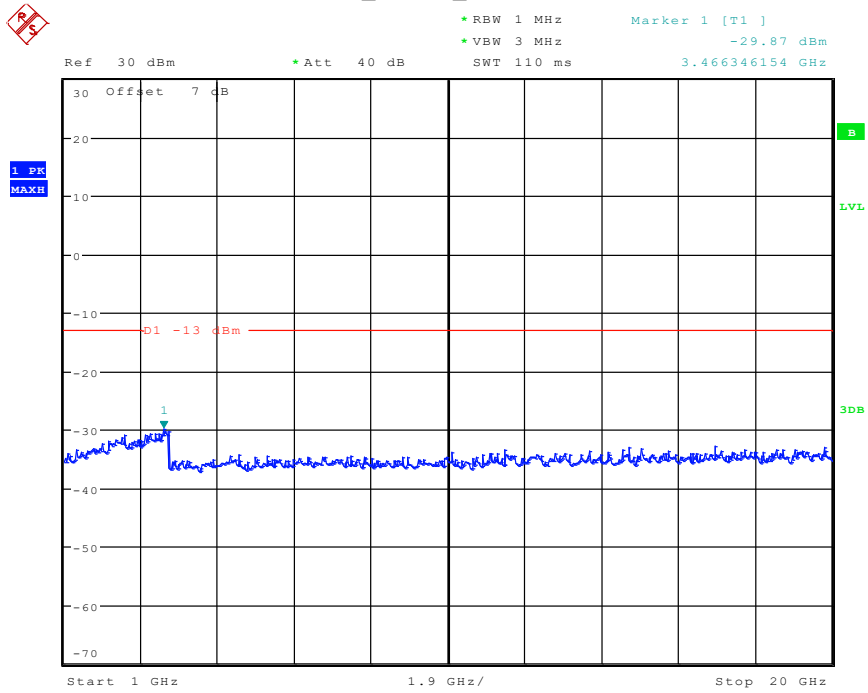

1602 Band 5_HSUPA_Low Channel(1GHz-20GHz)

Date: 30.APR.2024 14:03:06