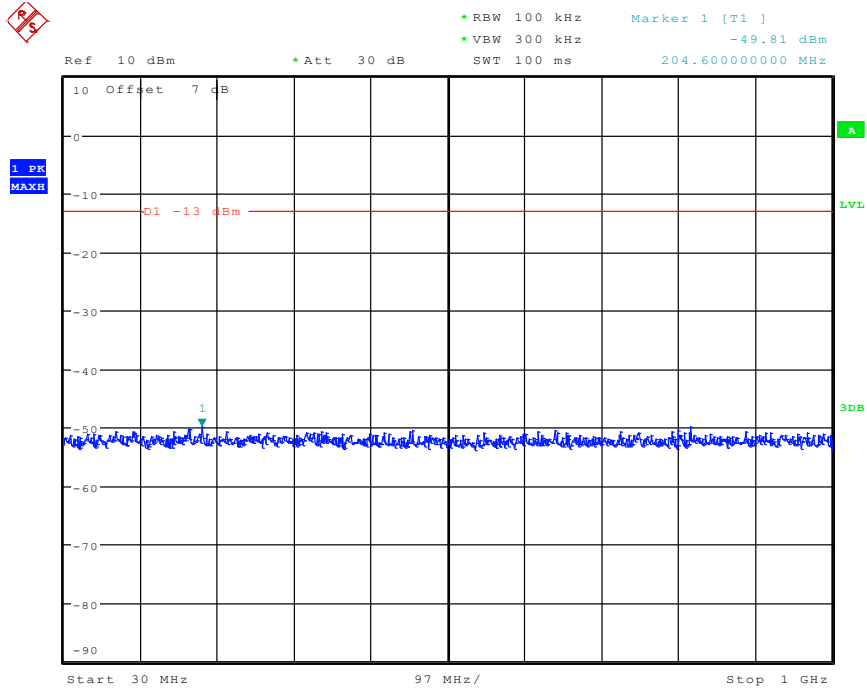

1701 Band 2_20 MHz_Middle_QPSK(30MHz-1GHz)

Date: 26.APR.2024 17:39:21