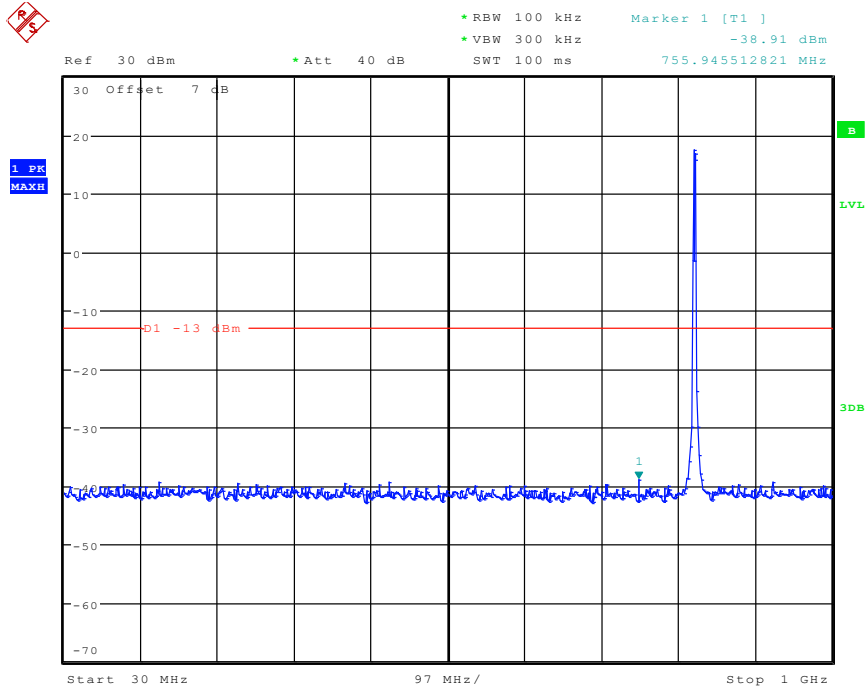

1501 Band 5_HSDPA_High Channel(30MHz-1GHz)

Date: 30.APR.2024 14:01:01

1502 Band 5_HSDPA_High Channel(1GHz-20GHz)

Date: 30.APR.2024 14:01:32

1601 Band 5_HSUPA_Low Channel(30MHz-1GHz)

Date: 30.APR.2024 14:05:26