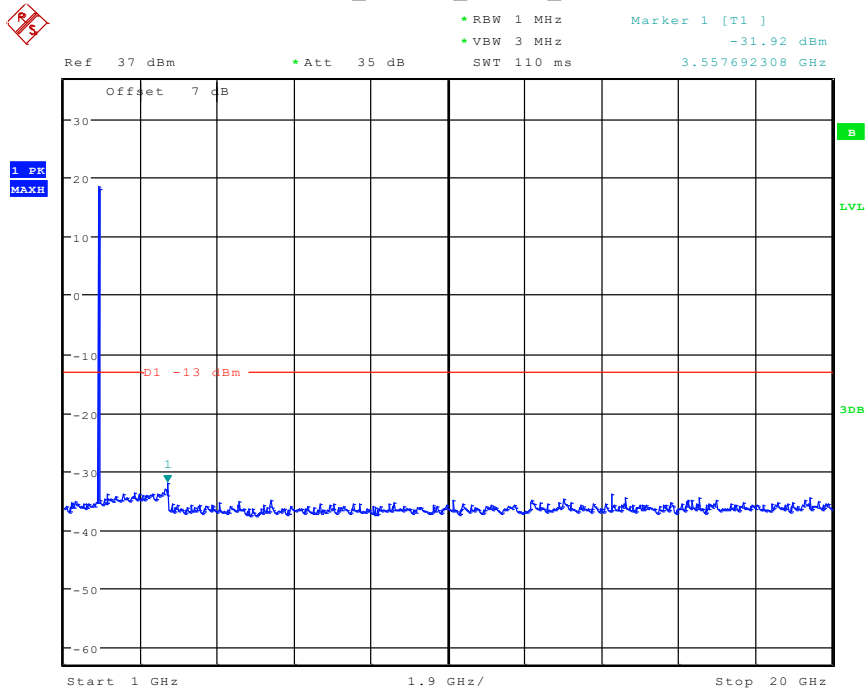

1001 Band 2_10 MHz_Low_QPSK(30MHz-1GHz)

Date: 26.APR.2024 17:31:35

1002 Band 2_10 MHz_Low_QPSK(1GHz-20GHz)

Date: 28.APR.2024 09:38:23

1101 Band 2_10 MHz_Middle_QPSK(30MHz-1GHz)

Date: 26.APR.2024 17:33:26

1102 Band 2_10 MHz_Middle_QPSK(1GHz-20GHz)