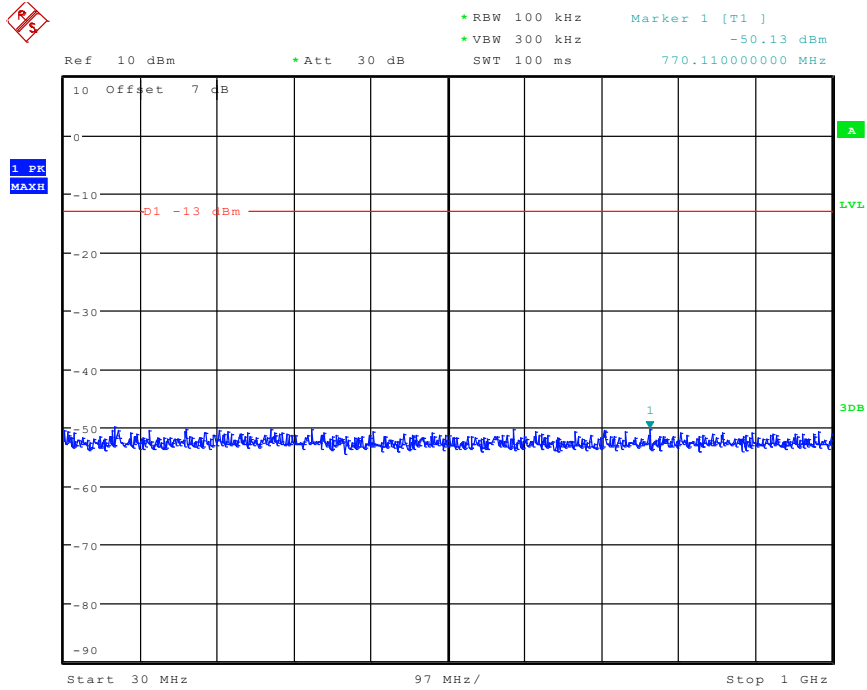

1001 Band 2_10 MHz_Low_QPSK(30MHz-1GHz)

Date: 26.APR.2024 17:31:35

1002 Band 2_10 MHz_Low_QPSK(1GHz-20GHz)

Date: 28.APR.2024 09:38:23

1101 Band 2_10 MHz_Middle_QPSK(30MHz-1GHz)

Date: 26.APR.2024 17:33:26

1102 Band 2_10 MHz_Middle_QPSK(1GHz-20GHz)