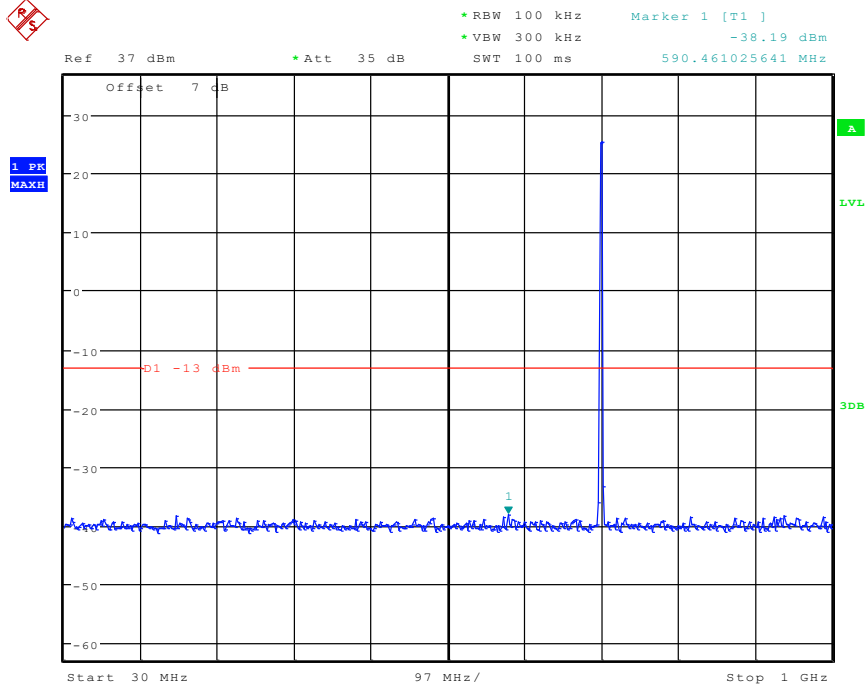

Date: 24.APR.2024 16:44:37

2201 Band 12_3 MHz_Low_QPSK_RB1#0_1(30MHz-1GHz)

Date: 24.APR.2024 16:49:05

2202 Band 12_3 MHz_Low_QPSK_RB1#0_2(1GHz-10GHz)

Date: 24.APR.2024 16:49:16

2301 Band 12_3 MHz_Middle_QPSK_RB1#0_1(30MHz-1GHz)