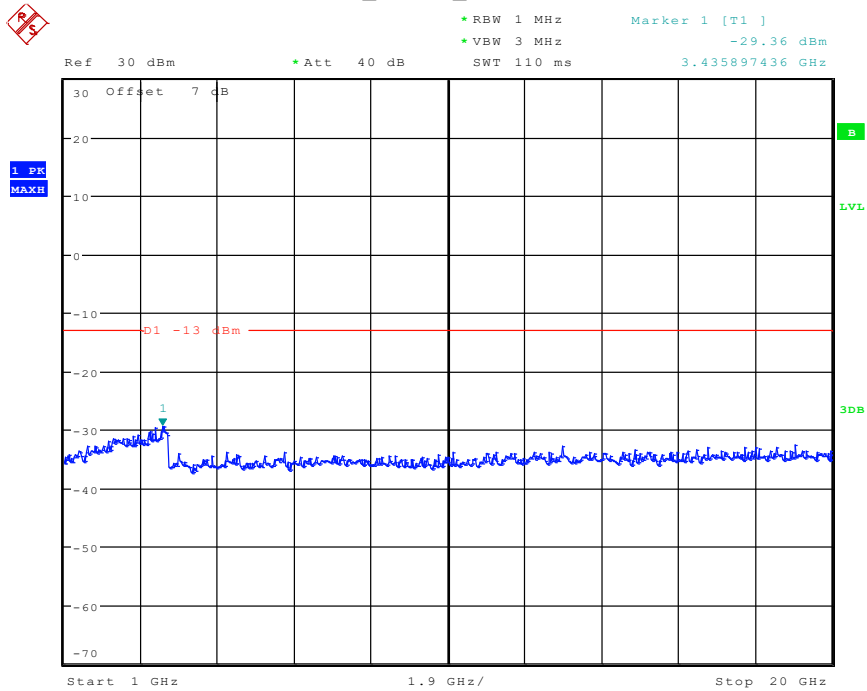

1302 Band 5_HSDPA_Low Channel(1GHz-20GHz)

Date: 30.APR.2024 14:02:17