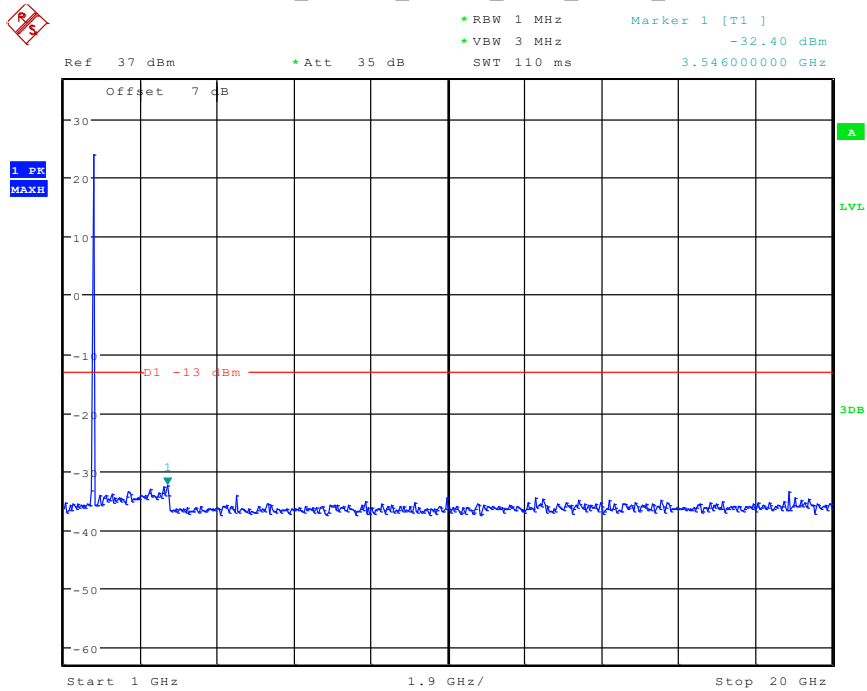

Date: 24.APR.2024 16:23:20

1302 Band 4_15 MHz_Low_QPSK_RB1#0_2(1GHz-20GHz)

Date: 24.APR.2024 16:23:30

1401 Band 4_15 MHz_Middle_QPSK_RB1#0_1(30MHz-1GHz)

Date: 24.APR.2024 16:24:33

1402 Band 4_15 MHz_Middle_QPSK_RB1#0_2(1GHz-20GHz)