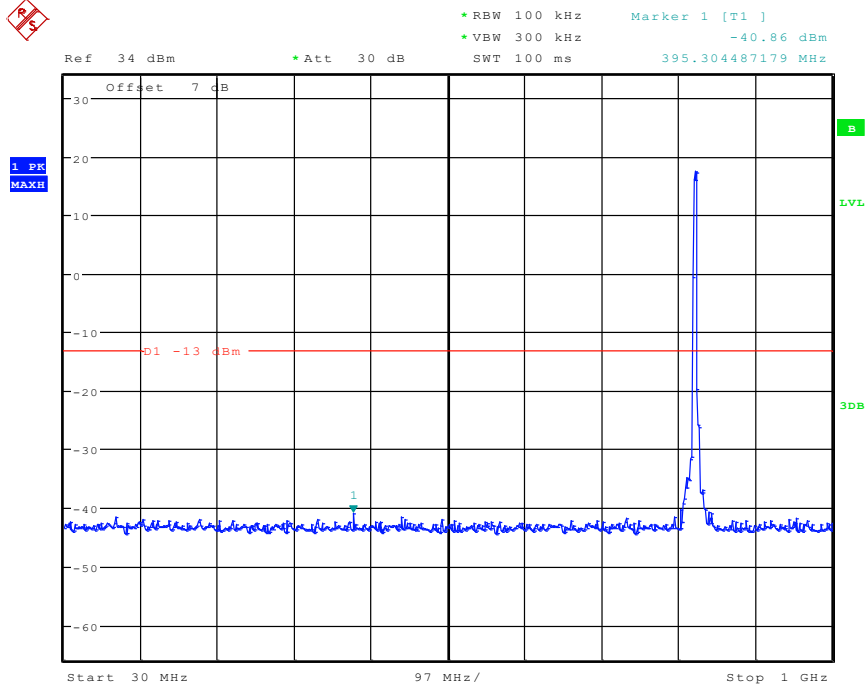

2501 Band 5_5 MHz_Low_QPSK(30MHz-1GHz)

Date: 28.APR.2024 09:28:08