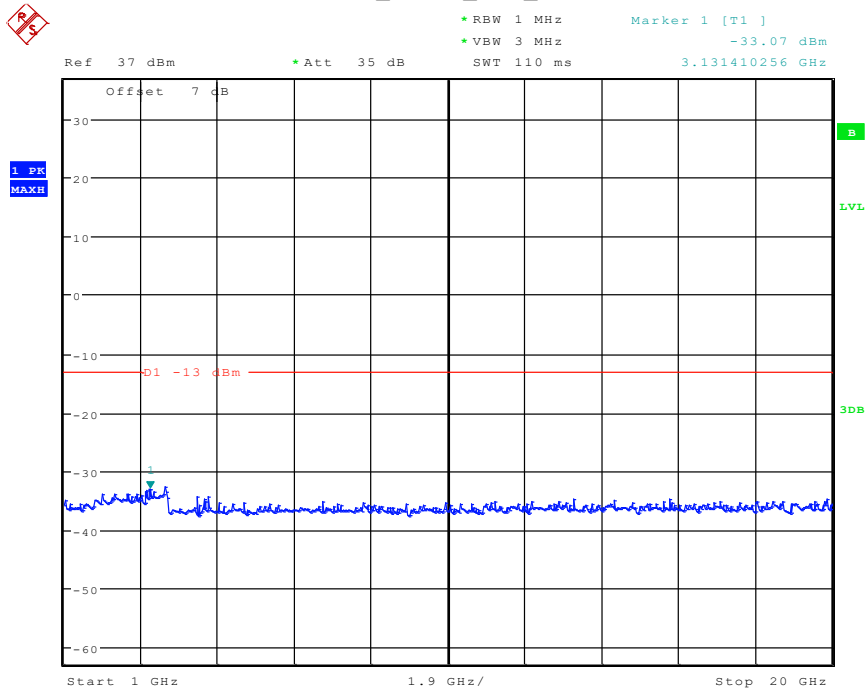

2102 Band 5_1.4 MHz_High_QPSK(1GHz-20GHz)

Date: 28.APR.2024 09:45:28

2201 Band 5_3 MHz_Low_QPSK(30MHz-1GHz)

Date: 28.APR.2024 09:22:00

2202 Band 5_3 MHz_Low_QPSK(1GHz-20GHz)

Date: 28.APR.2024 09:45:59

2301 Band 5_3 MHz_Middle_QPSK(30MHz-1GHz)