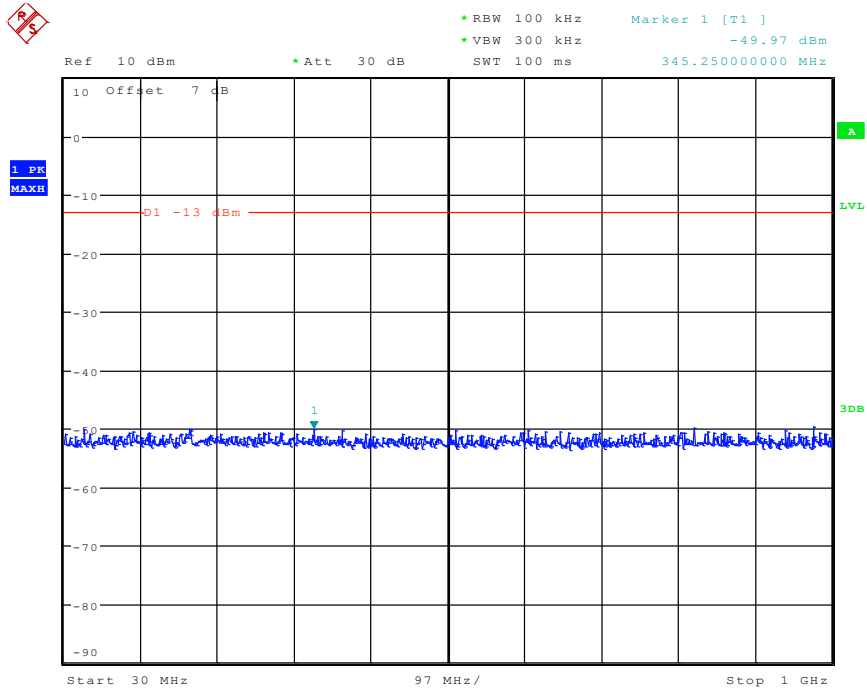

1801 Band 5_HSUPA_High Channel(30MHz-1GHz)

Date: 30.APR.2024 14:04:32

1802 Band 5_HSUPA_High Channel(1GHz-20GHz)

Date: 30.APR.2024 14:03:57

101 Band 2_1.4 MHz_Low_QPSK(30MHz-1GHz)

Date: 26.APR.2024 17:22:37