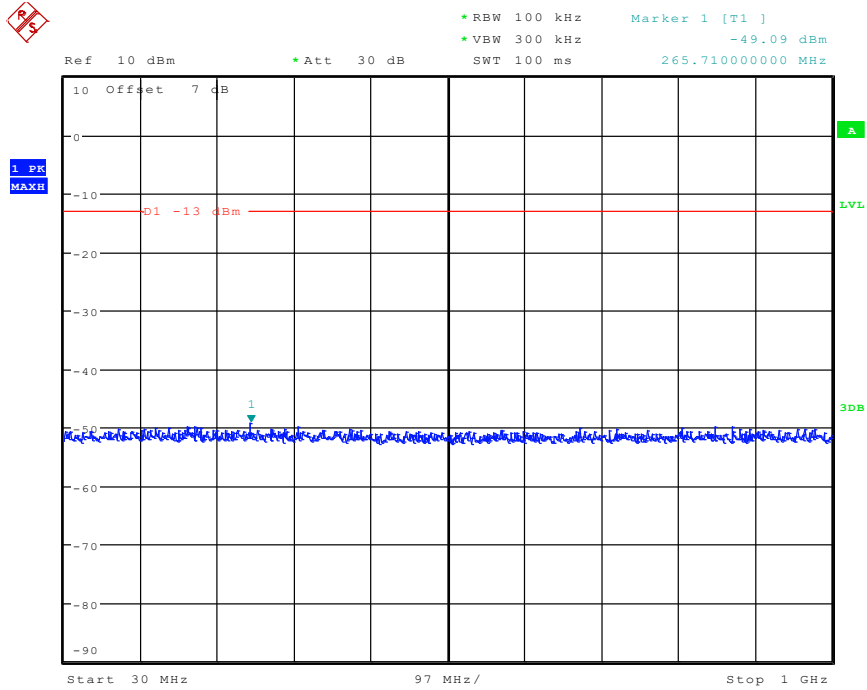

301 Band 2_1.4 MHz_High_QPSK(30MHz-1GHz)

Date: 26.APR.2024 17:24:20

302 Band 2_1.4 MHz_High_QPSK(1GHz-20GHz)

Date: 28.APR.2024 09:34:49

401 Band 2_3 MHz_Low_QPSK(30MHz-1GHz)

Date: 26.APR.2024 17:26:59

402 Band 2_3 MHz_Low_QPSK(1GHz-20GHz)