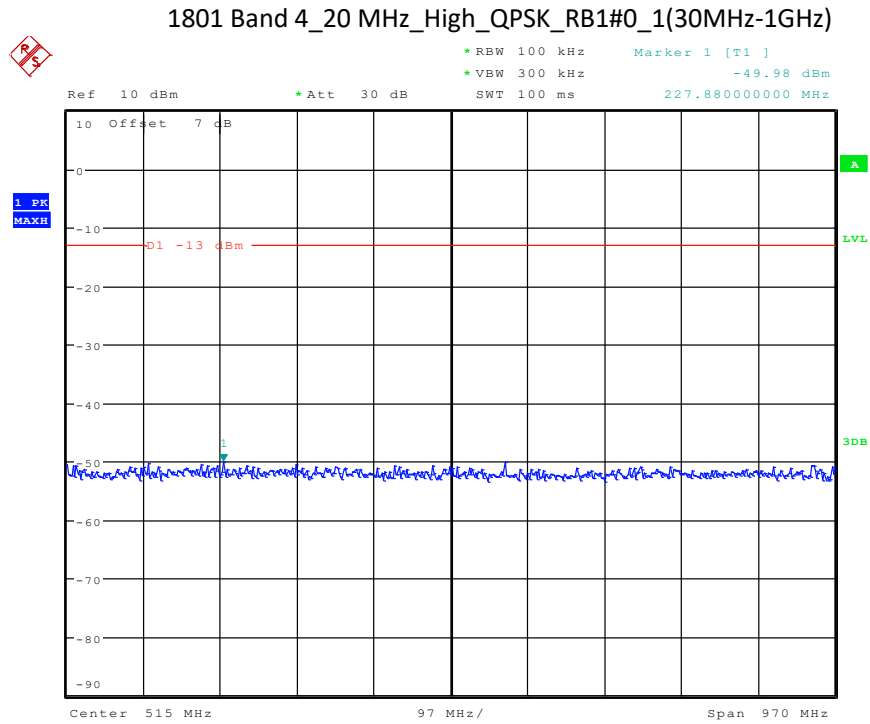

1701 Band 4_20 MHz_Middle_QPSK_RB1#0_1(30MHz-1GHz)

Date: 24.APR.2024 16:31:31

1702 Band 4_20 MHz_Middle_QPSK_RB1#0_2(1GHz-20GHz)

Date: 24.APR.2024 16:31:42

Date: 24.APR.2024 16:35:38

Date: 24.APR.2024 16:35:49