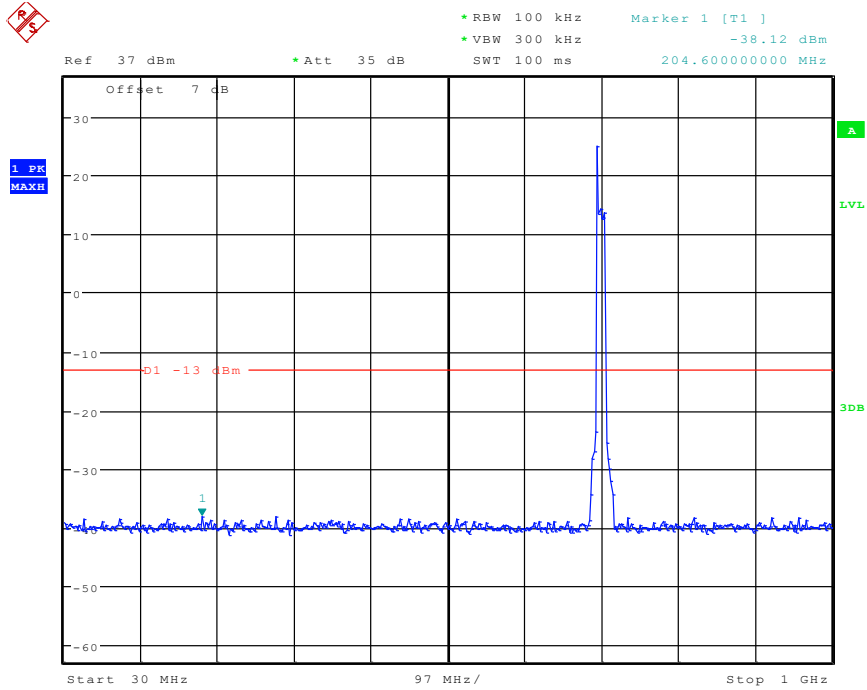

2901 Band 12_10 MHz_Middle_QPSK_RB1#0_1(30MHz-1GHz)

Date: 24.APR.2024 16:58:35