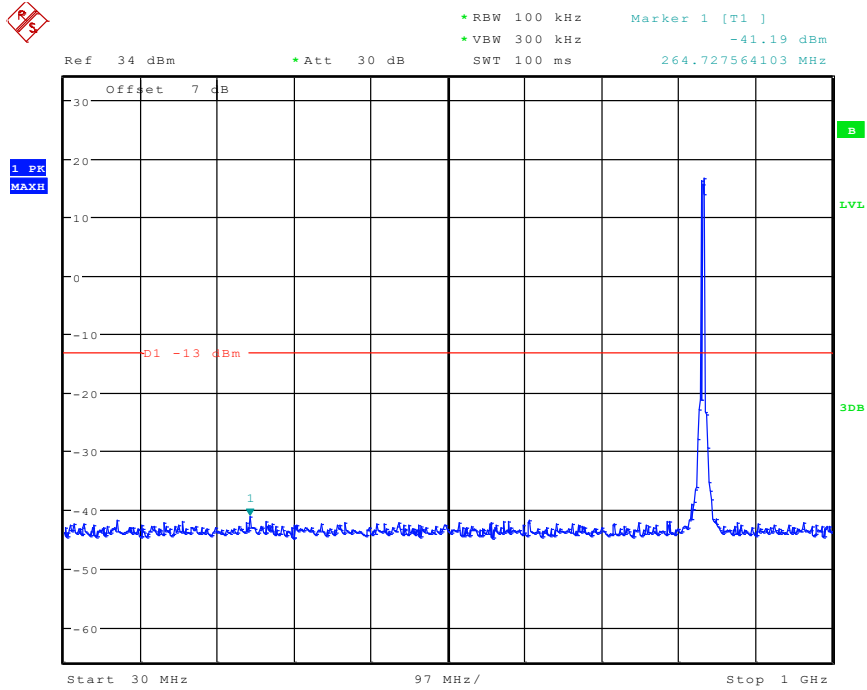

2501 Band 5_5 MHz_Low_QPSK(30MHz-1GHz)

Date: 28.APR.2024 09:28:08

2502 Band 5_5 MHz_Low_QPSK(1GHz-20GHz)

Date: 28.APR.2024 09:47:17

2601 Band 5_5 MHz_Middle_QPSK(30MHz-1GHz)

Date: 28.APR.2024 09:28:41

2602 Band 5_5 MHz_Middle_QPSK(1GHz-20GHz)