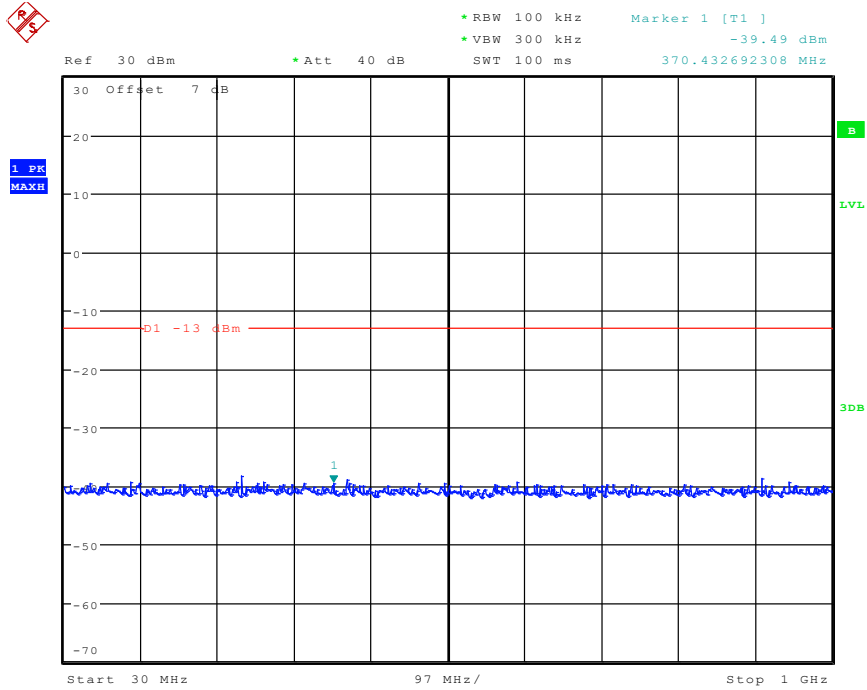

Date: 30.APR.2024 13:46:48

301 Band 2_RMC_High Channel(30MHz-1GHz)

Date: 30.APR.2024 13:48:01

302 Band 2_RMC_High Channel(1GHz-20GHz)

Date: 30.APR.2024 13:47:28

401 Band 2_HSDPA_Low Channel(30MHz-1GHz)

Date: 30.APR.2024 13:42:15