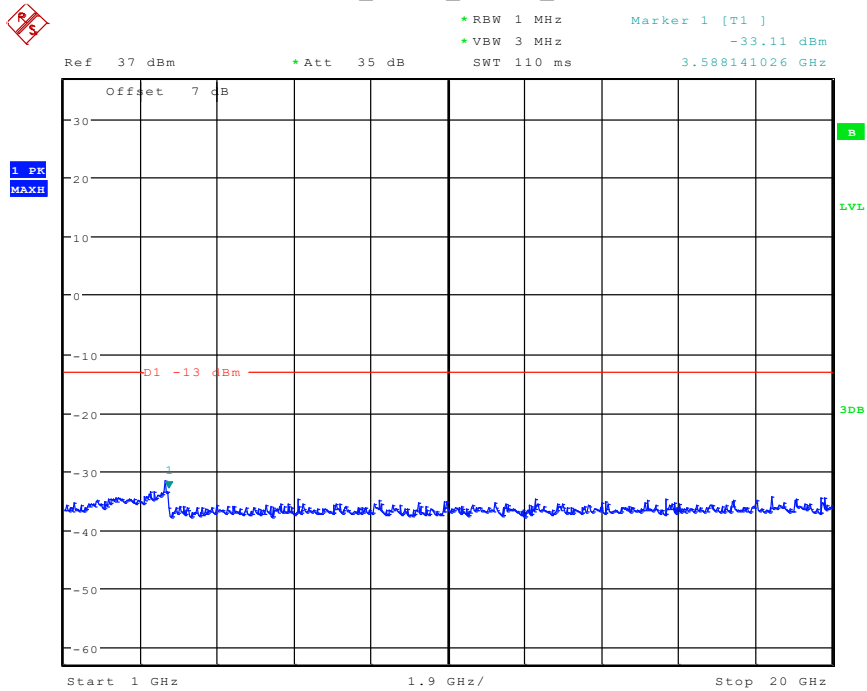

2501 Band 5_5 MHz_Low_QPSK(30MHz-1GHz)

Date: 28.APR.2024 09:28:08

2502 Band 5_5 MHz_Low_QPSK(1GHz-20GHz)

Date: 28.APR.2024 09:47:17

2601 Band 5_5 MHz_Middle_QPSK(30MHz-1GHz)

Date: 28.APR.2024 09:28:41

2602 Band 5_5 MHz_Middle_QPSK(1GHz-20GHz)