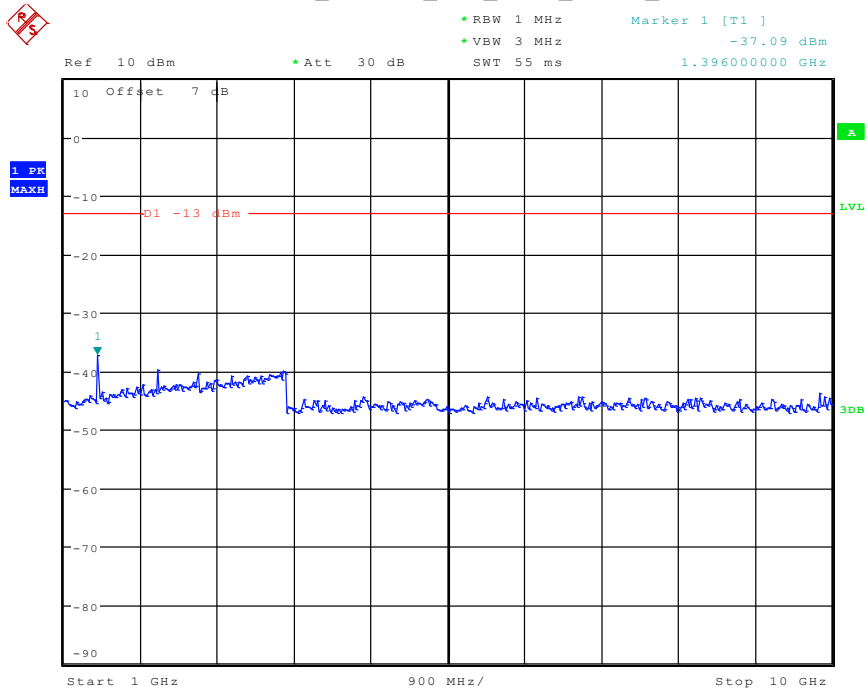

1902 Band 12_1.4 MHz_Low_QPSK_RB1#0_2(1GHz-10GHz)

Date: 24.APR.2024 17:04:25