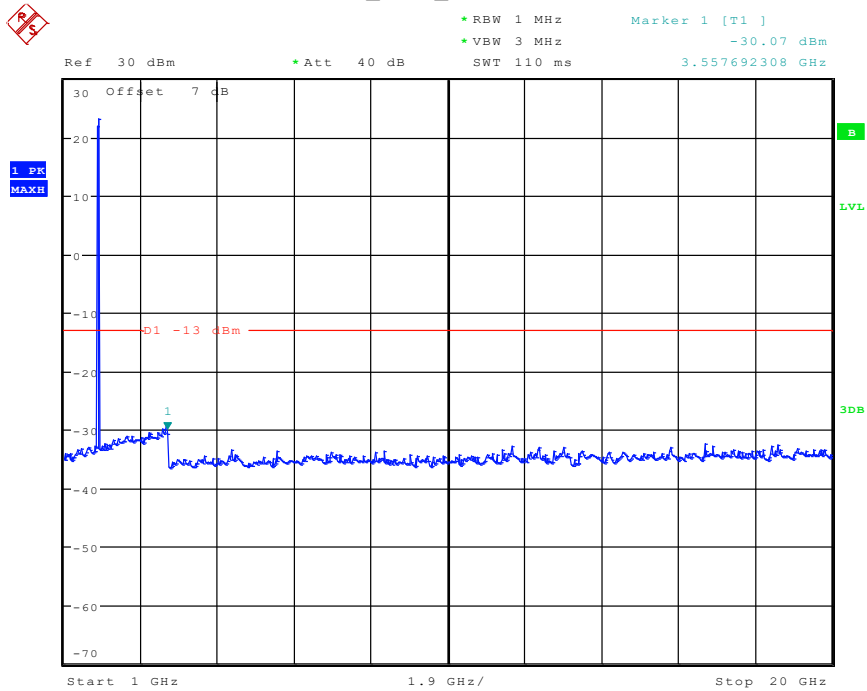

101 Band 2_RMC_Low Channel(30MHz-1GHz)

Date: 30.APR.2024 13:48:46

102 Band 2_RMC_Low Channel(1GHz-20GHz)

Date: 30.APR.2024 13:46:22

201 Band 2_RMC_Middle Channel(30MHz-1GHz)

Date: 30.APR.2024 13:48:24

202 Band 2_RMC_Middle Channel(1GHz-20GHz)