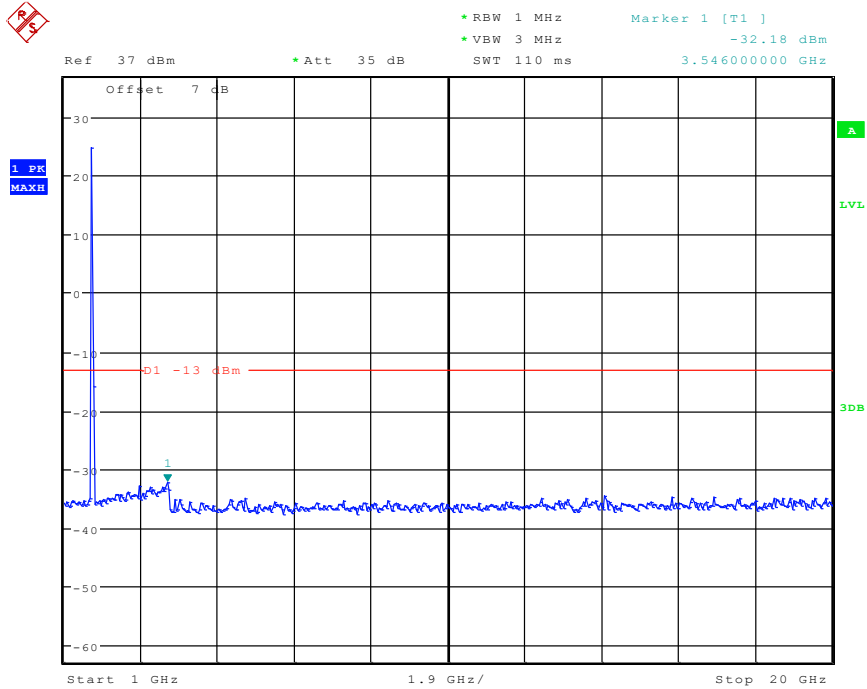

1002 Band 4_10 MHz_Low_QPSK_RB1#0_2(1GHz-20GHz)

Date: 24.APR.2024 16:19:41