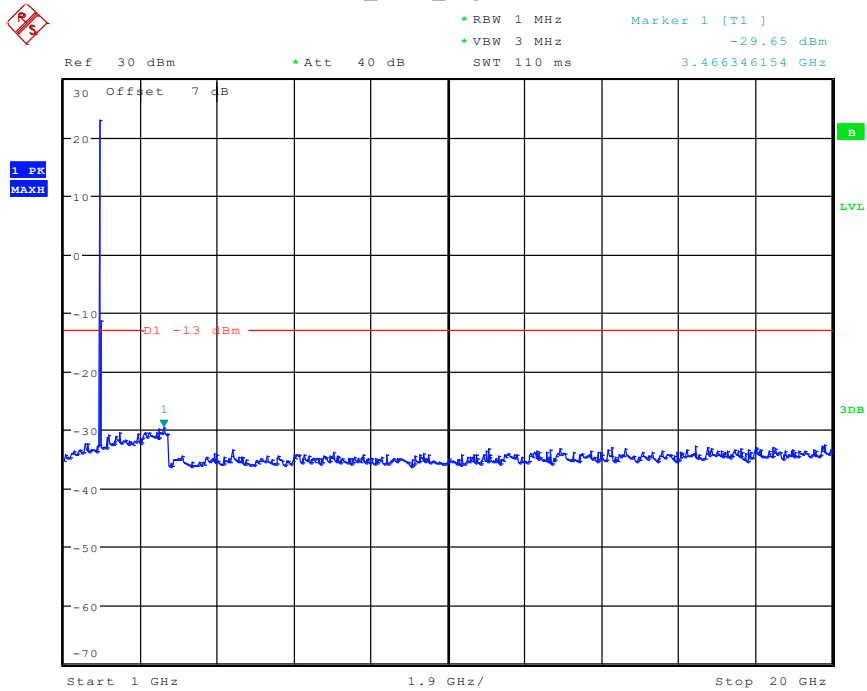

302 Band 2_RMC_High Channel(1GHz-20GHz)

Date: 30.APR.2024 13:47:28