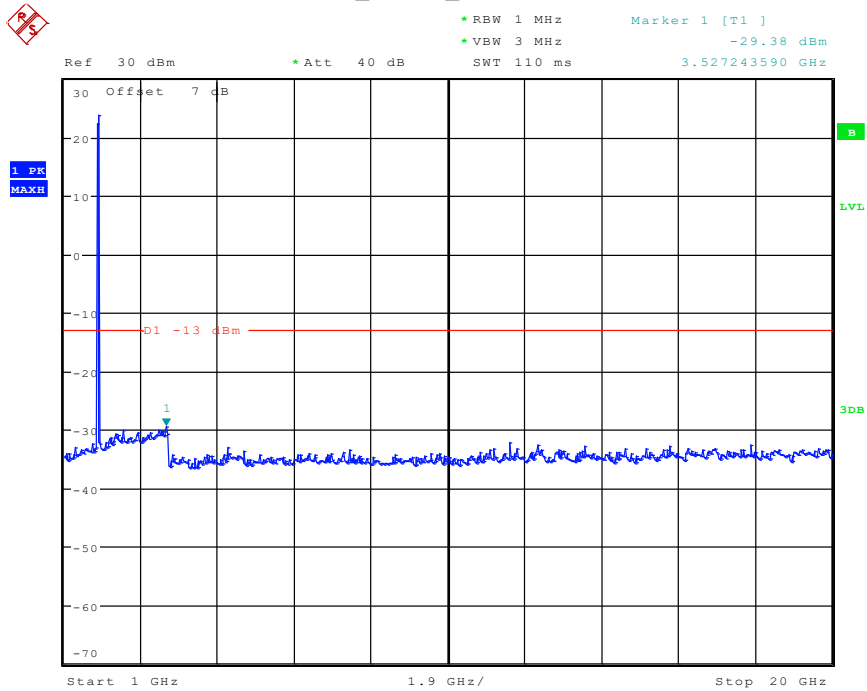

402 Band 2_HSDPA_Low Channel(1GHz-20GHz)

Date: 30.APR.2024 13:45:34