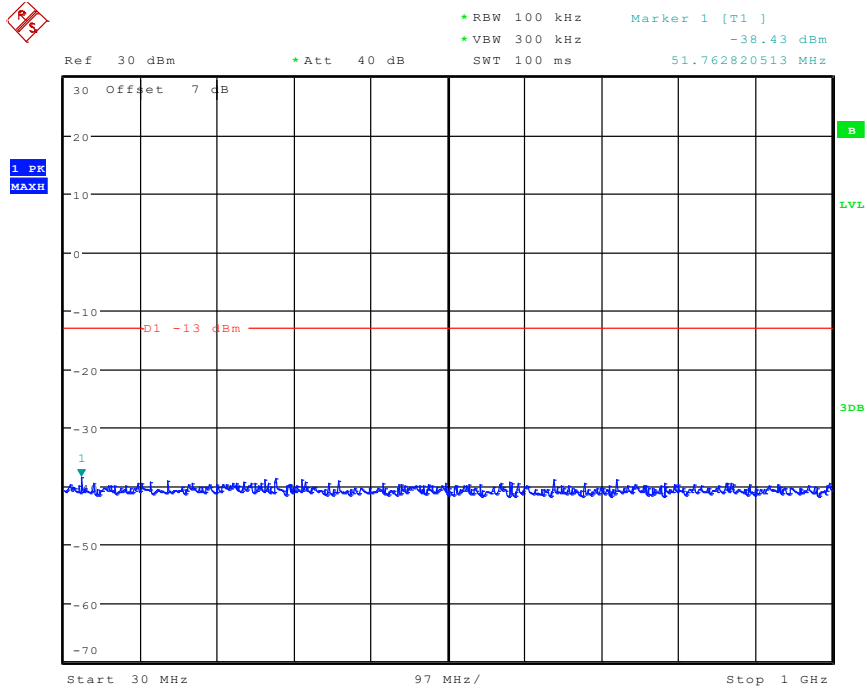

501 Band 2_HSDPA_Middle Channel(30MHz-1GHz)

Date: 30.APR.2024 13:41:33