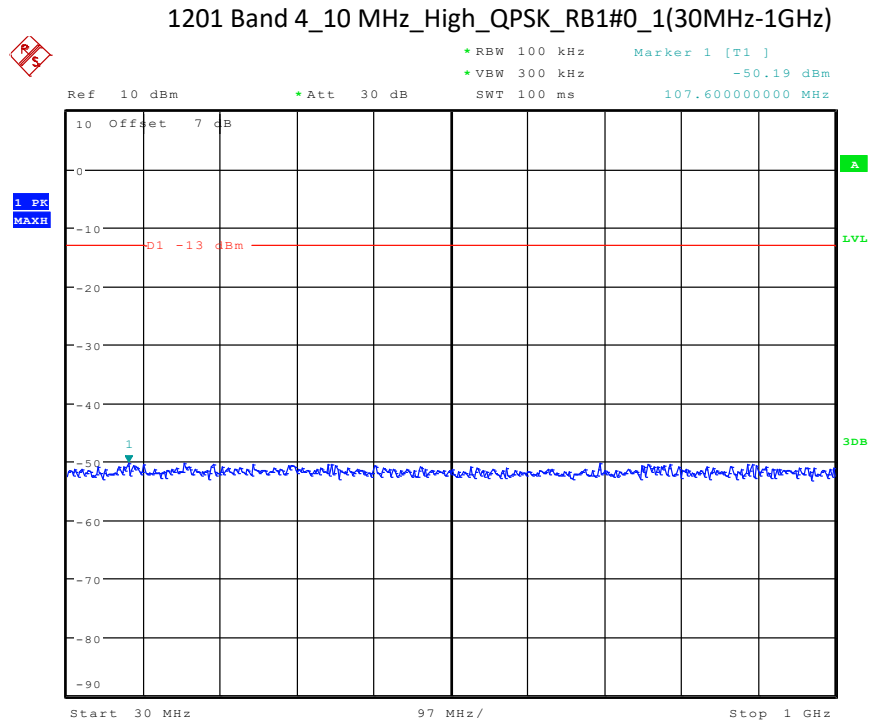

1001 Band 4_10 MHz_Low_QPSK_RB1#0_1(30MHz-1GHz)

Date: 24.APR.2024 16:19:30

1002 Band 4_10 MHz_Low_QPSK_RB1#0_2(1GHz-20GHz)

Date: 24.APR.2024 16:19:41

Date: 24.APR.2024 16:20:40

Date: 24.APR.2024 16:20:50

1301 Band 4_15 MHz_Low_QPSK_RB1#0_1(30MHz-1GHz)