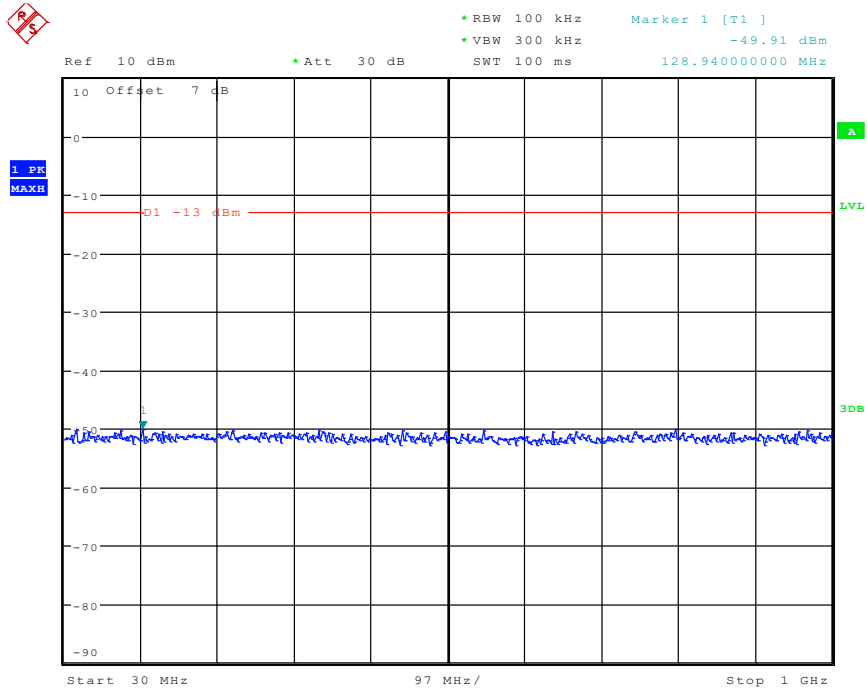

3001 Band 5_10 MHz_High_QPSK(30MHz-1GHz)

Date: 28.APR.2024 09:31:17

3002 Band 5_10 MHz_High_QPSK(1GHz-20GHz)

Date: 28.APR.2024 09:49:40

101 Band 4_1.4 MHz_Low_QPSK_RB1#0_1(30MHz-1GHz)

Date: 24.APR.2024 16:02:30