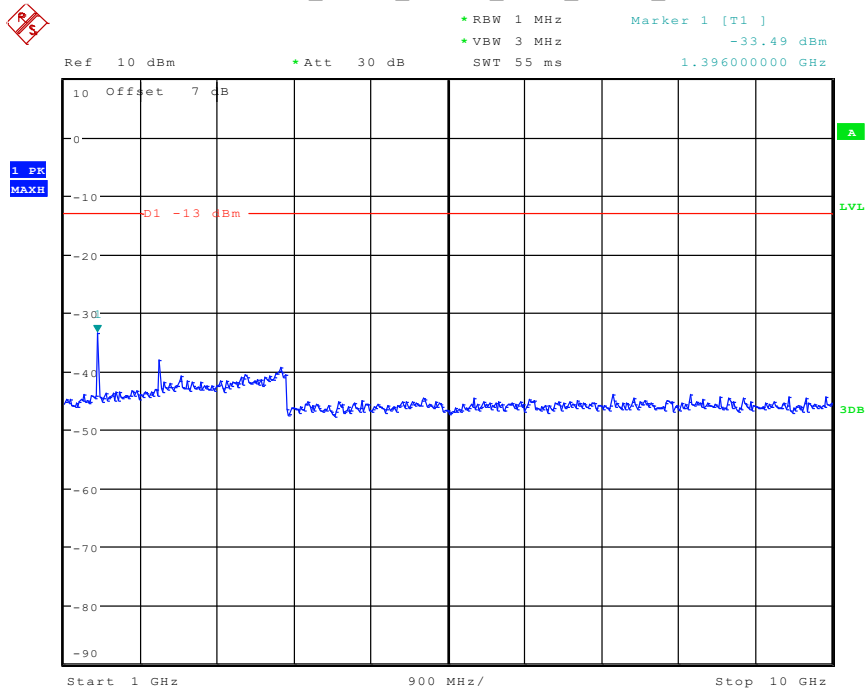

Date: 24.APR.2024 17:25:02

2502 Band 12_5 MHz_Low_QPSK_RB1#0_2(1GHz-10GHz)

Date: 24.APR.2024 17:12:07

2601 Band 12_5 MHz_Middle_QPSK_RB1#0_1(30MHz-1GHz)

Date: 24.APR.2024 17:12:36

2602 Band 12_5 MHz_Middle_QPSK_RB1#0_2(1GHz-10GHz)