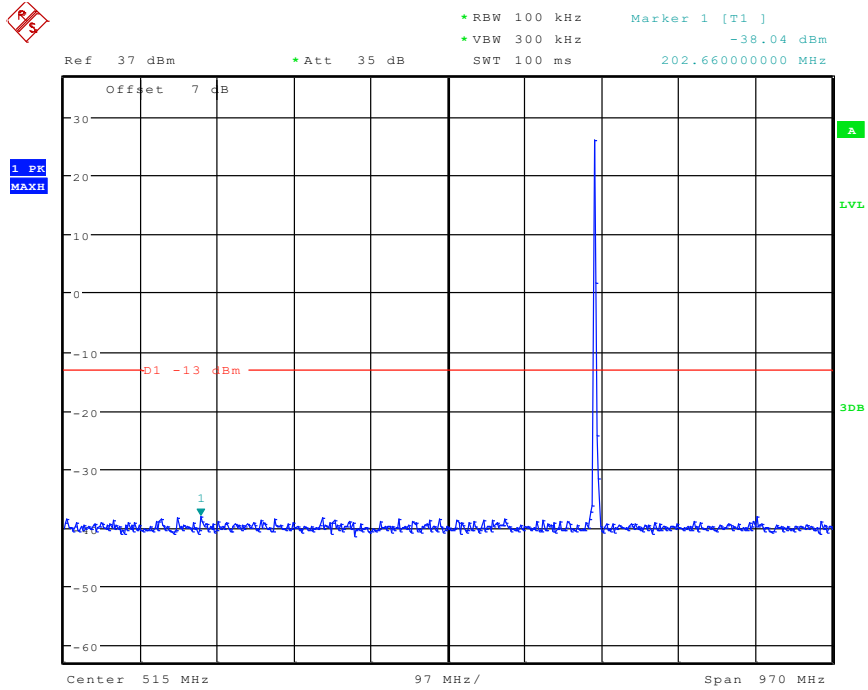

2201 Band 12_3 MHz_Low_QPSK_RB1#0_1(30MHz-1GHz)

Date: 24.APR.2024 16:49:05