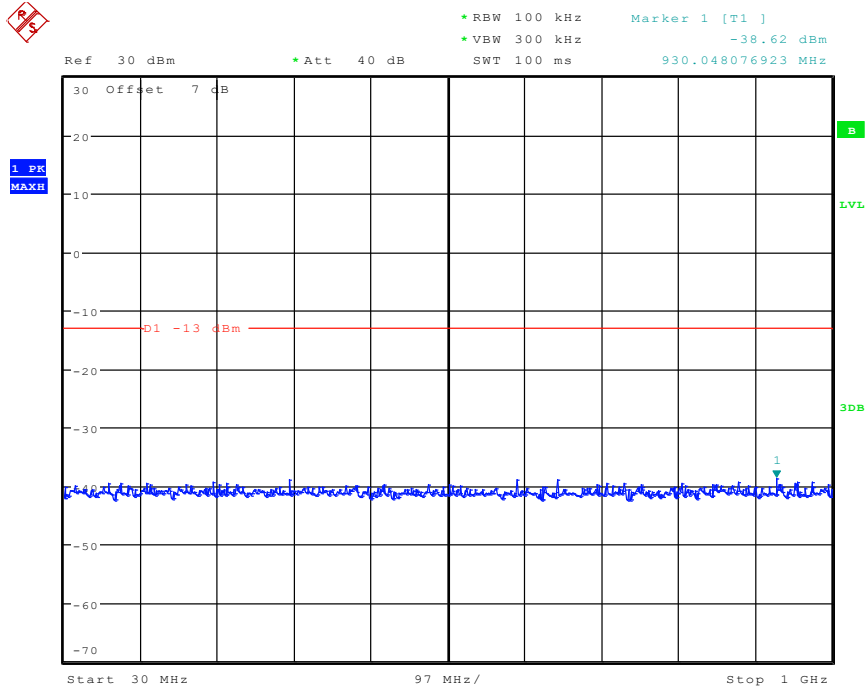

301 Band 2_RMC_High Channel(30MHz-1GHz)

Date: 30.APR.2024 13:48:01