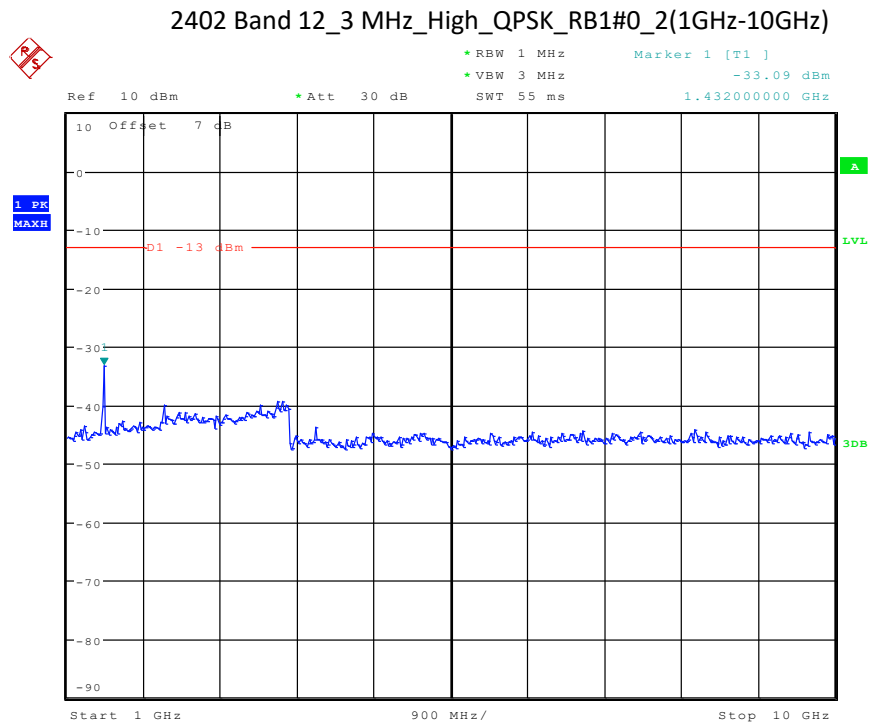

Date: 24.APR.2024 17:23:30

2302 Band 12_3 MHz_Middle_QPSK_RB1#0_2(1GHz-10GHz)

Date: 24.APR.2024 17:08:40

Date: 24.APR.2024 16:50:45

Date: 24.APR.2024 16:50:55

2501 Band 12_5 MHz_Low_QPSK_RB1#0_1(30MHz-1GHz)