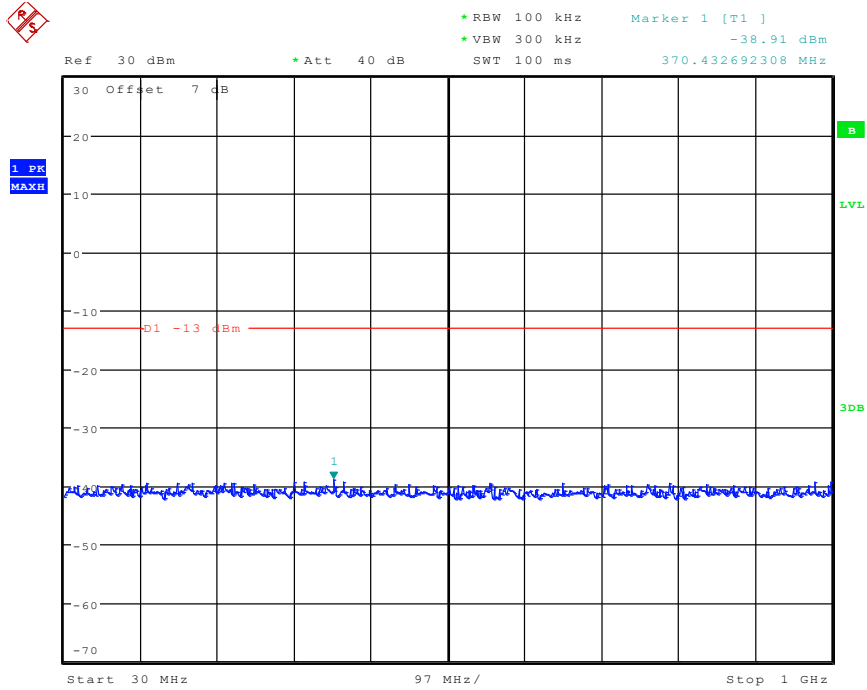

601 Band 2_HSDPA_High Channel(30MHz-1GHz)

Date: 30.APR.2024 13:43:01

602 Band 2_HSDPA_High Channel(1GHz-20GHz)

Date: 30.APR.2024 13:43:52

801 Band 2_HSUPA_Middle Channel(30MHz-1GHz)

Date: 30.APR.2024 13:50:26