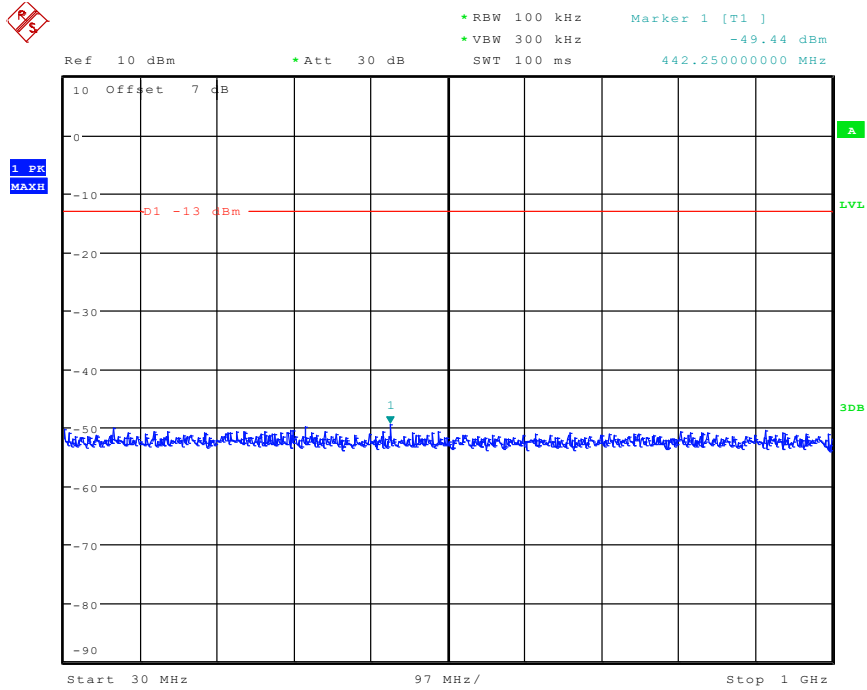

701 Band 2_5 MHz_Low_QPSK(30MHz-1GHz)

Date: 26.APR.2024 17:29:30