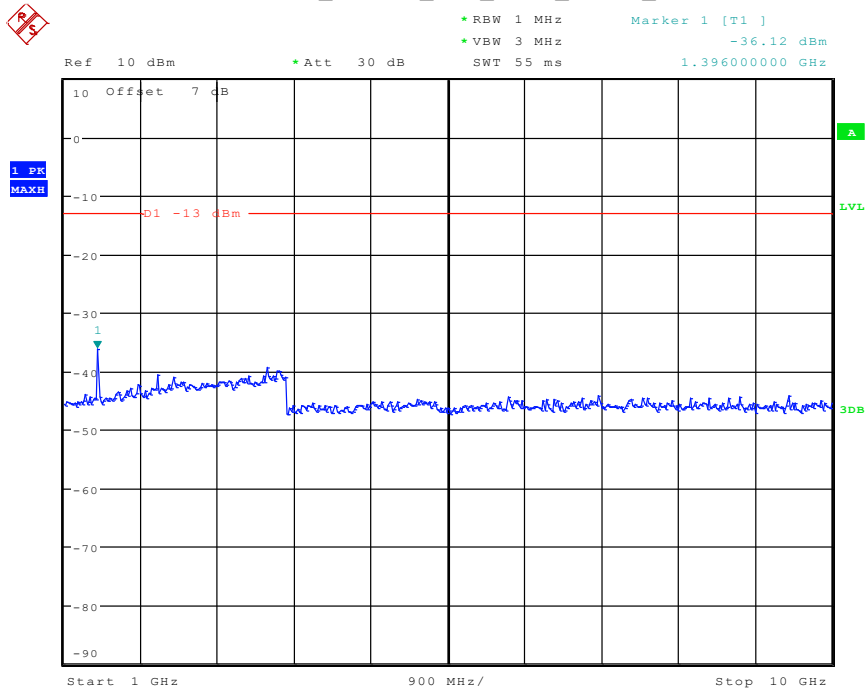

2802 Band 12_10 MHz_Low_QPSK_RB1#0_2(1GHz-10GHz)

Date: 24.APR.2024 17:14:46