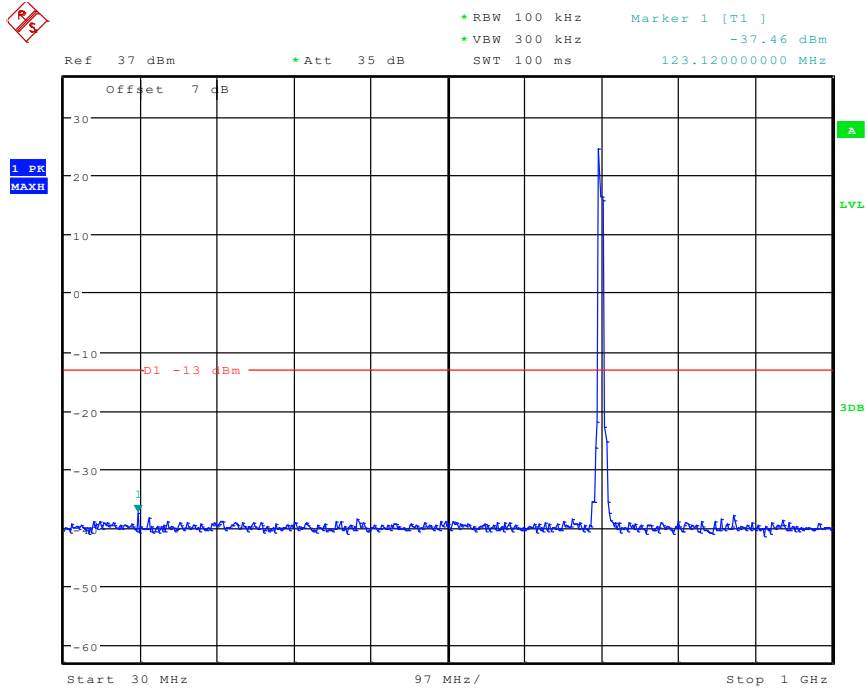

2601 Band 12_5 MHz_Middle_QPSK_RB1#0_1(30MHz-1GHz)

Date: 24.APR.2024 17:12:36