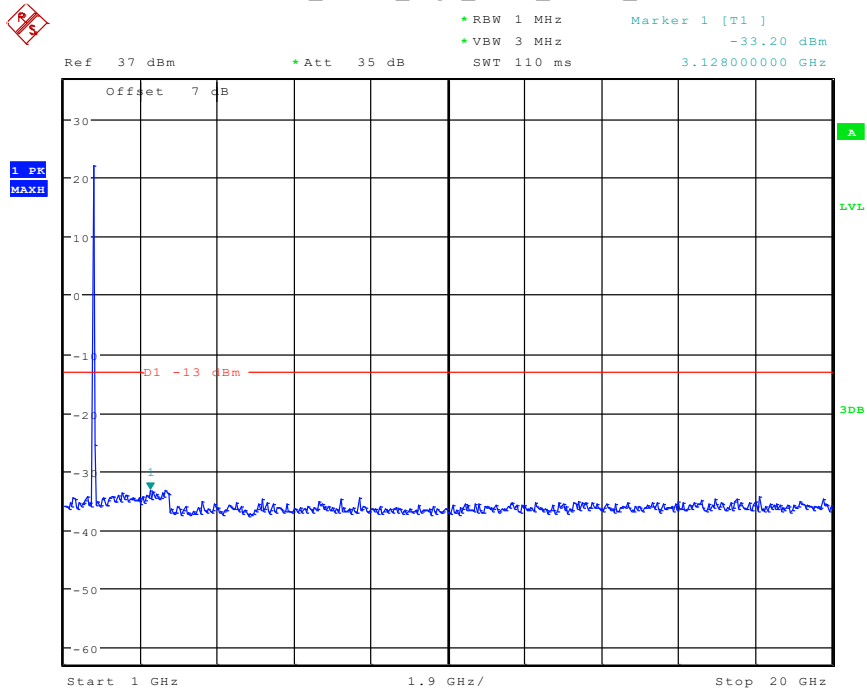

702 Band 4_5 MHz_Low_QPSK_RB1#0_2(1GHz-20GHz)

Date: 24.APR.2024 16:16:46

901 Band 4_5 MHz_High_QPSK_RB1#0_1(30MHz-1GHz)

Date: 24.APR.2024 16:17:46

902 Band 4_5 MHz_High_QPSK_RB1#0_2(1GHz-20GHz)

Date: 24.APR.2024 16:17:57