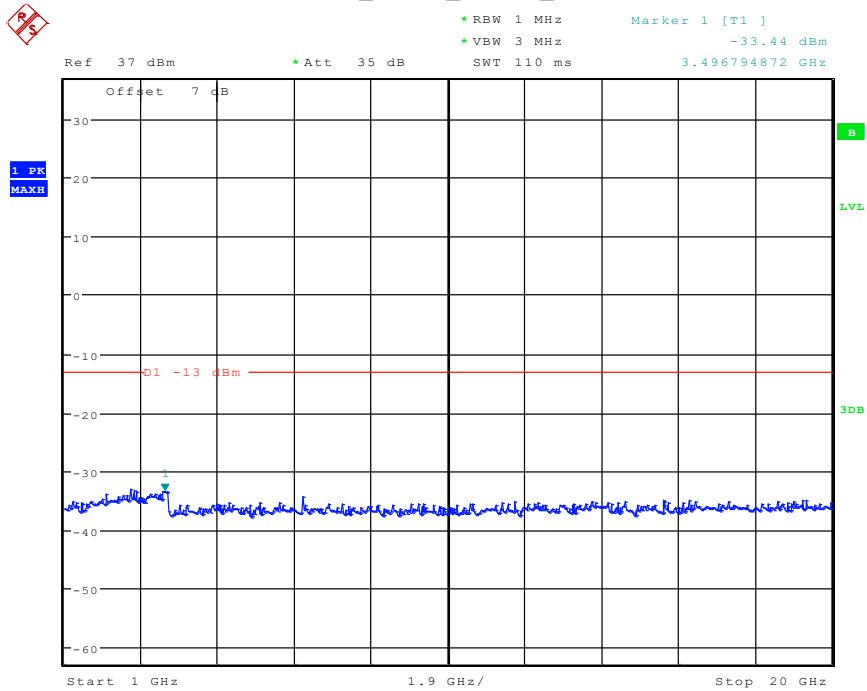

2302 Band 5_3 MHz_Middle_QPSK(1GHz-20GHz)

Date: 28.APR.2024 09:46:22