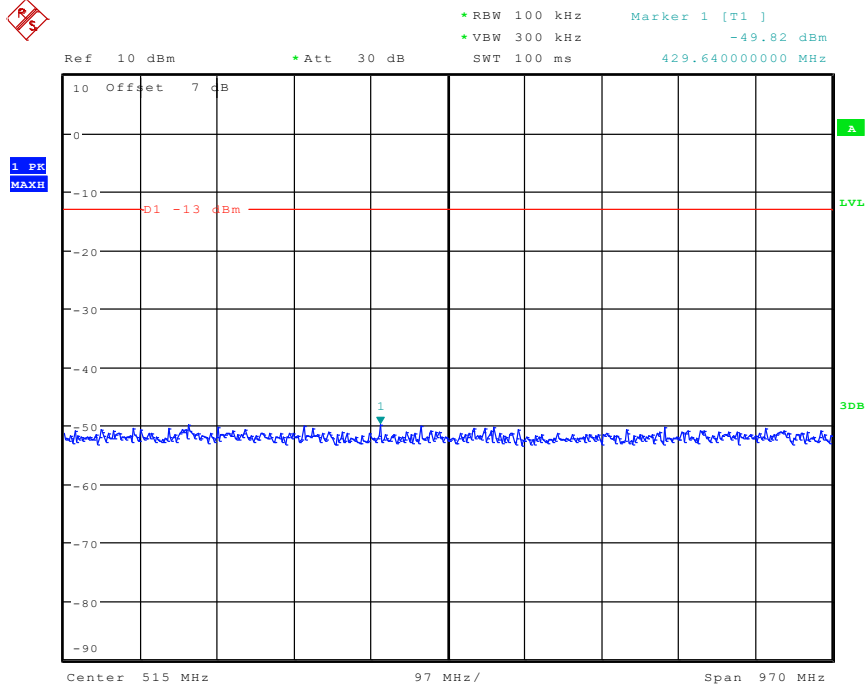

1701 Band 4_20 MHz_Middle_QPSK_RB1#0_1(30MHz-1GHz)

Date: 24.APR.2024 16:31:31