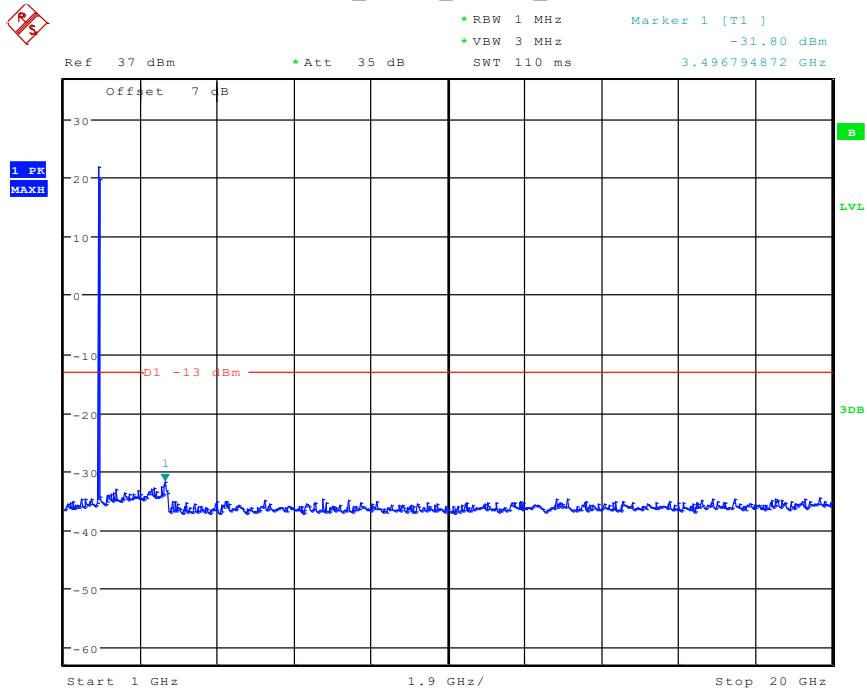

502 Band 2_3 MHz_Middle_QPSK(1GHz-20GHz)

Date: 28.APR.2024 09:36:06