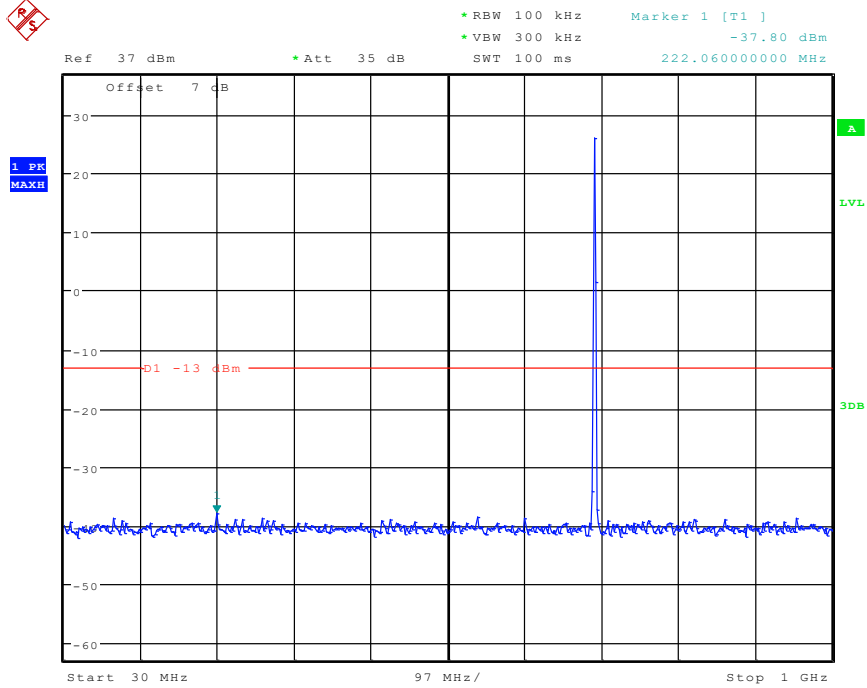

1901 Band 12_1.4 MHz_Low_QPSK_RB1#0_1(30MHz-1GHz)

Date: 24.APR.2024 17:04:15