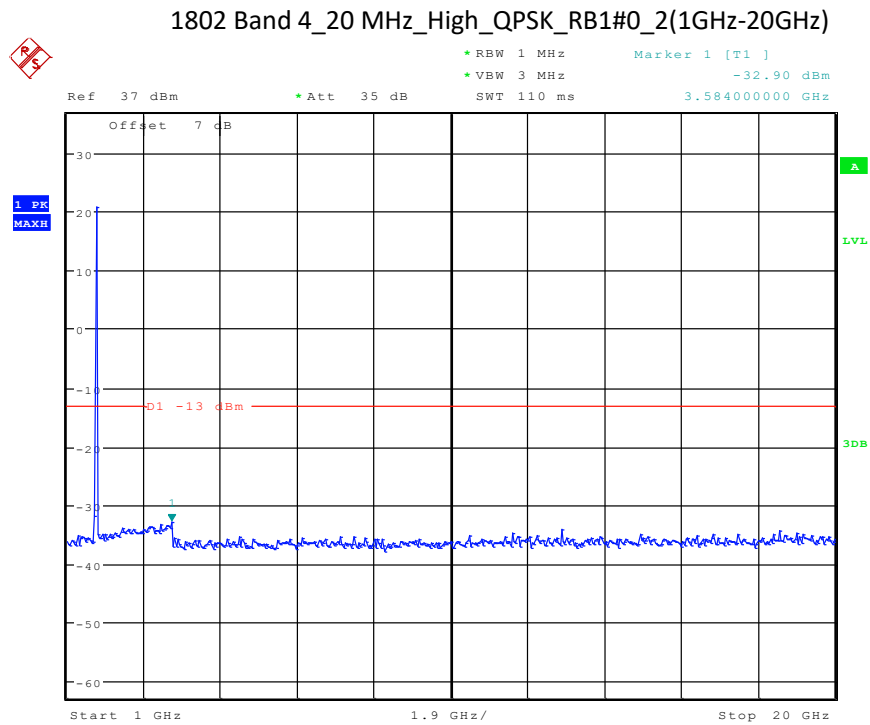

1701 Band 4_20 MHz_Middle_QPSK_RB1#0_1(30MHz-1GHz)

Date: 24.APR.2024 16:31:31

1702 Band 4_20 MHz_Middle_QPSK_RB1#0_2(1GHz-20GHz)

Date: 24.APR.2024 16:31:42

Date: 24.APR.2024 16:35:38

Date: 24.APR.2024 16:35:49