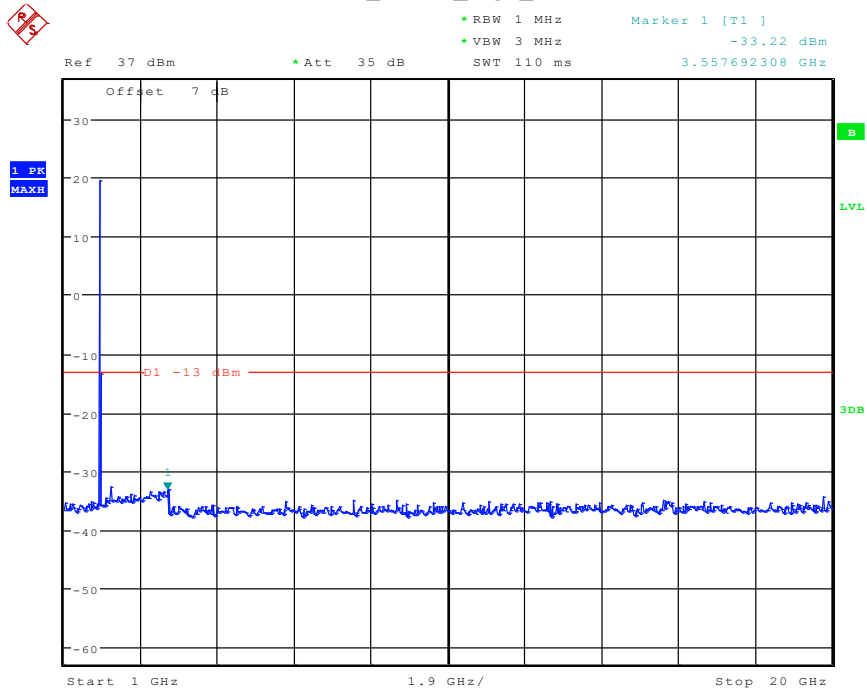

Date: 26.APR.2024 17:29:48

802 Band 2_5 MHz_Middle_QPSK(1GHz-20GHz)

Date: 28.APR.2024 09:37:23

901 Band 2_5 MHz_High_QPSK(30MHz-1GHz)

Date: 26.APR.2024 17:30:10

902 Band 2_5 MHz_High_QPSK(1GHz-20GHz)

Date: 28.APR.2024 09:37:55