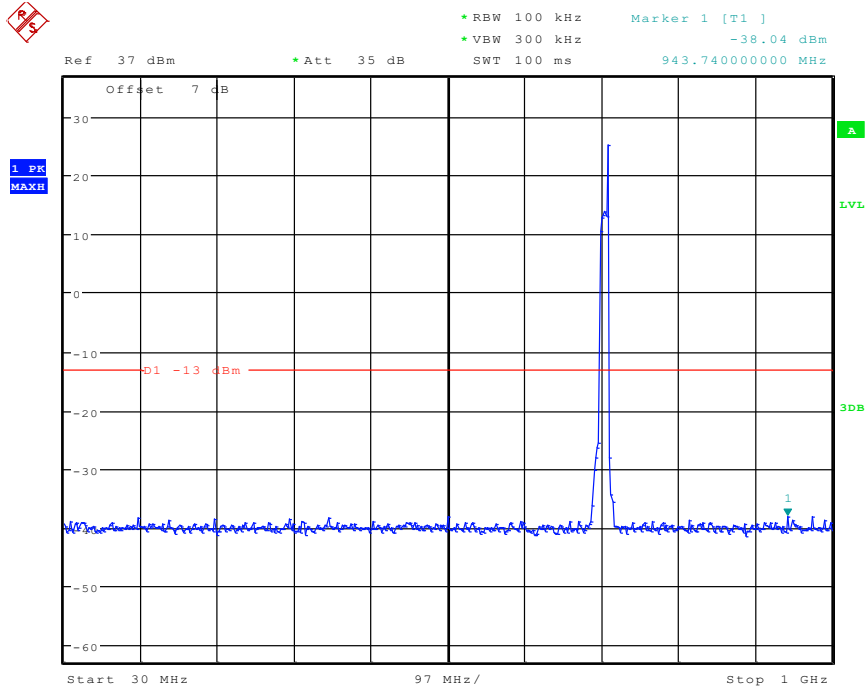

3001 Band 12_10 MHz_High_QPSK_RB1#0_1(30MHz-1GHz)

Date: 24.APR.2024 16:59:08