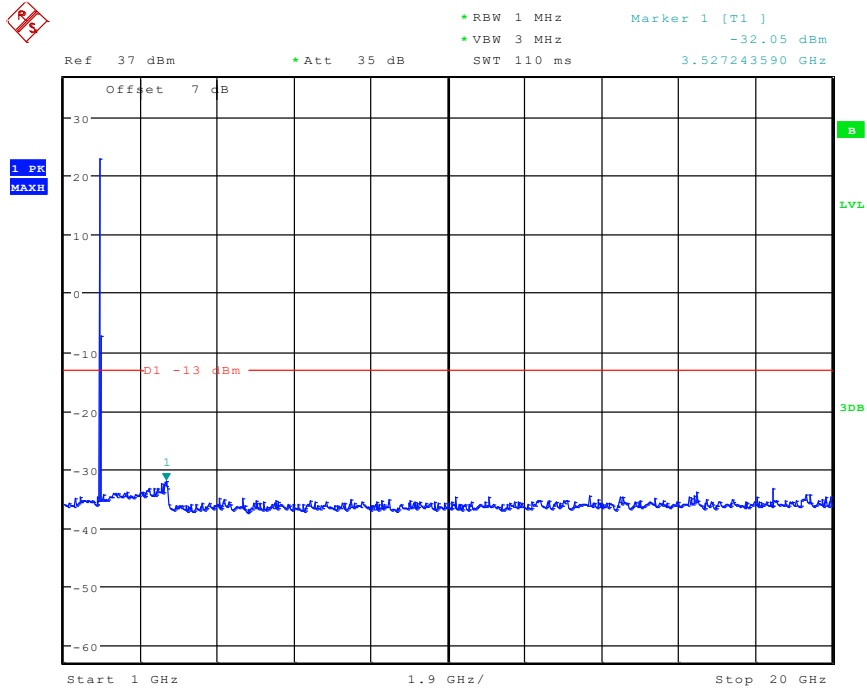

302 Band 2_1.4 MHz_High_QPSK(1GHz-20GHz)

Date: 28.APR.2024 09:34:49