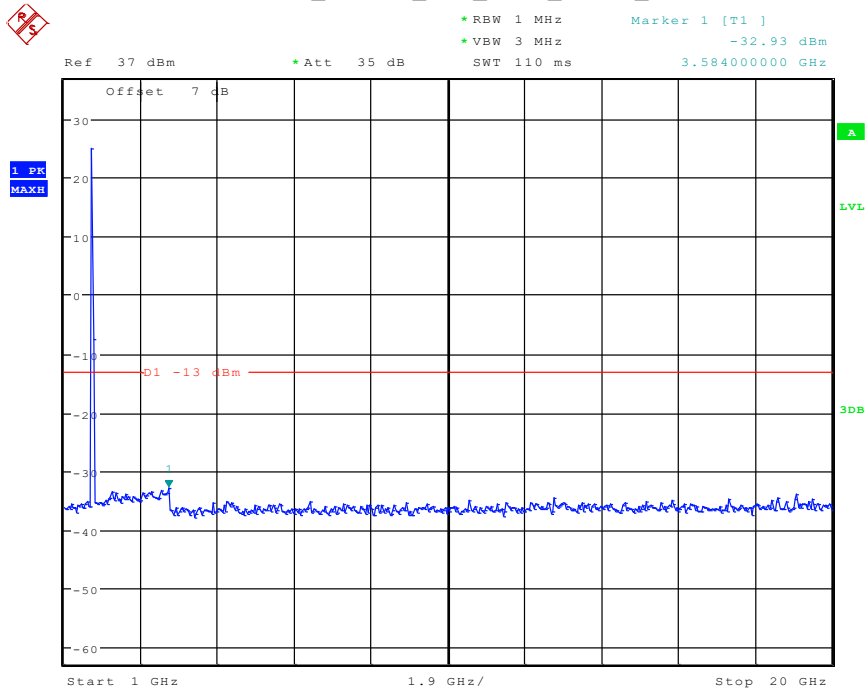

Date: 24.APR.2024 16:24:44

Date: 24.APR.2024 16:25:34

Date: 24.APR.2024 16:25:45

1601 Band 4_20 MHz_Low_QPSK_RB1#0_1(30MHz-1GHz)

Date: 24.APR.2024 16:28:09

1602 Band 4_20 MHz_Low_QPSK_RB1#0_2(1GHz-20GHz)

Date: 24.APR.2024 16:28:20