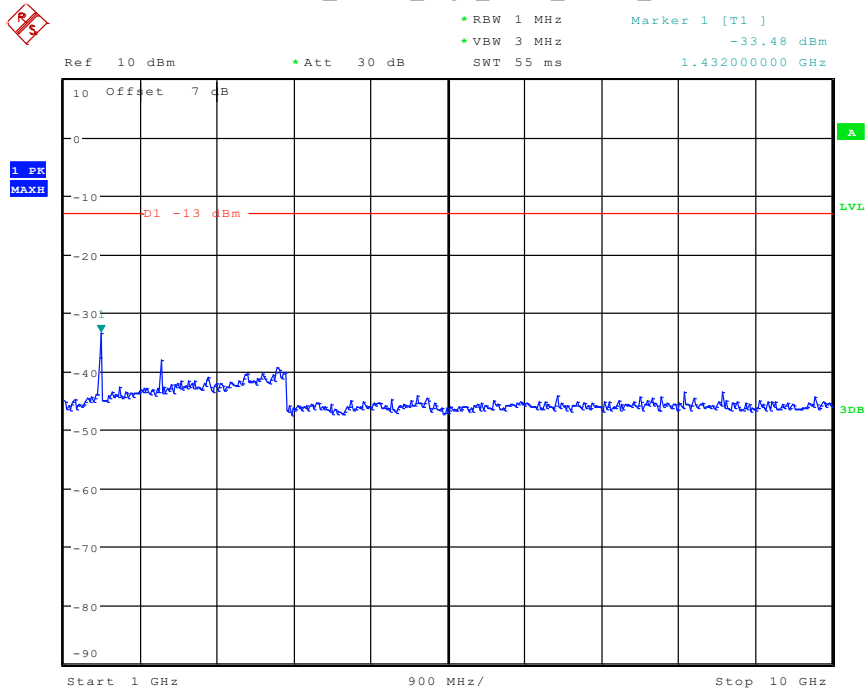

2702 Band 12_5 MHz_High_QPSK_RB1#0_2(1GHz-10GHz)

Date: 24.APR.2024 17:13:20