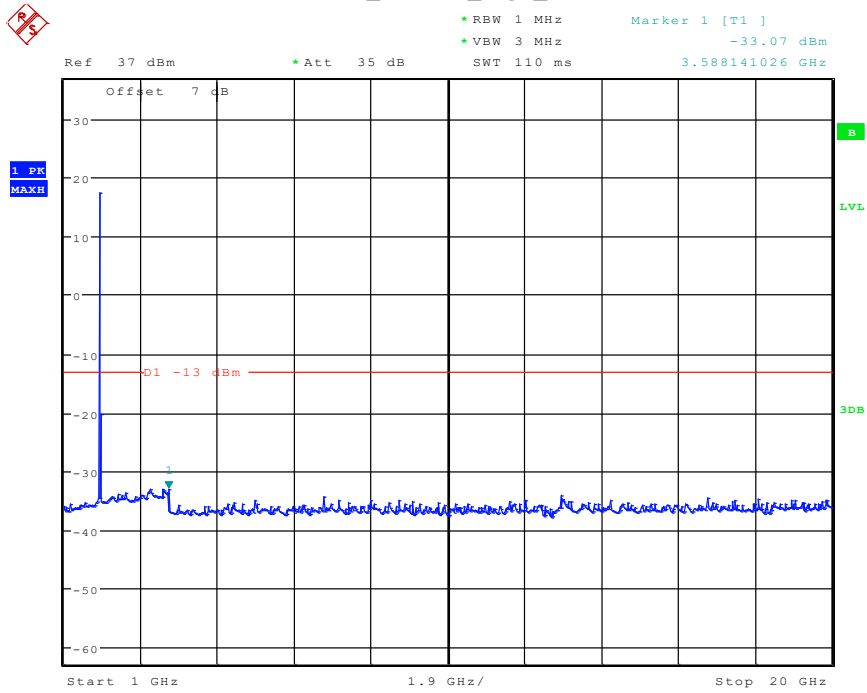

1202 Band 2_10 MHz_High_QPSK(1GHz-20GHz)

Date: 28.APR.2024 09:39:13