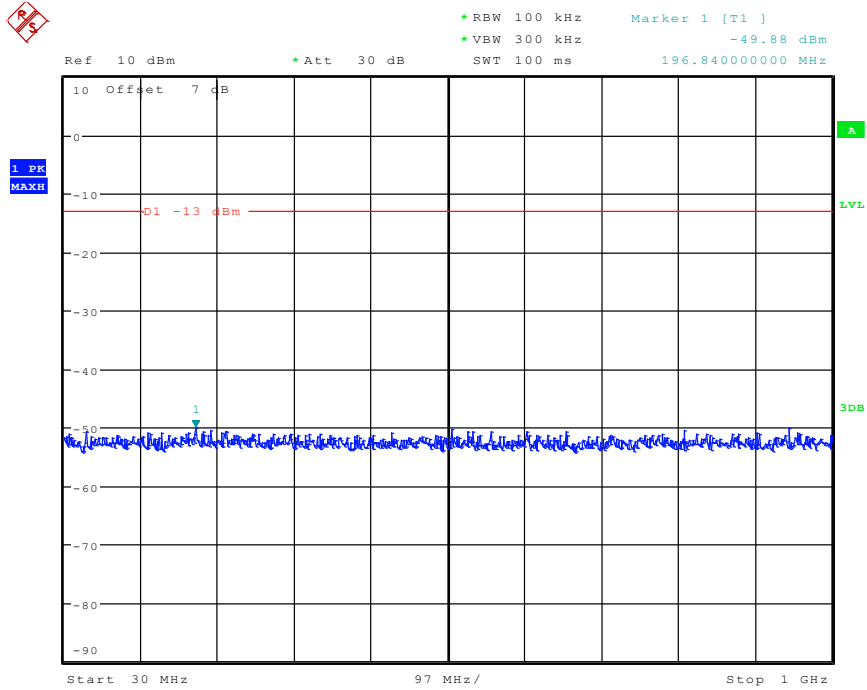

Date: 28.APR.2024 09:38:45

1201 Band 2_10 MHz_High_QPSK(30MHz-1GHz)

Date: 26.APR.2024 17:33:46

1202 Band 2_10 MHz_High_QPSK(1GHz-20GHz)

Date: 28.APR.2024 09:39:13

1301 Band 2_15 MHz_Low_QPSK(30MHz-1GHz)

Date: 26.APR.2024 17:40:10