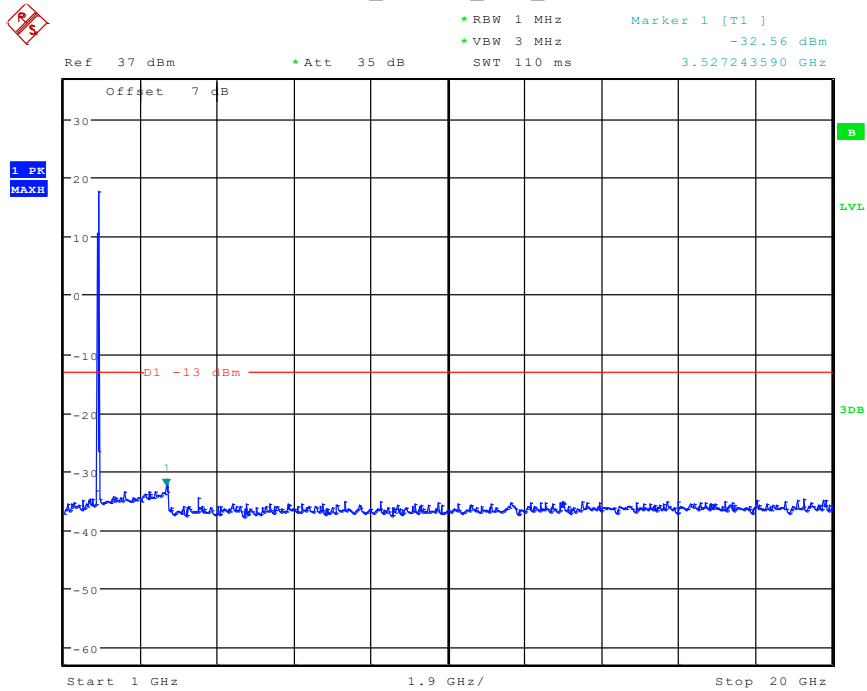

1501 Band 2_15 MHz_High_QPSK(30MHz-1GHz)

Date: 26.APR.2024 17:41:06

1502 Band 2_15 MHz_High_QPSK(1GHz-20GHz)

Date: 28.APR.2024 09:40:55

1601 Band 2_20 MHz_Low_QPSK(30MHz-1GHz)

Date: 26.APR.2024 17:38:50

1602 Band 2_20 MHz_Low_QPSK(1GHz-20GHz)