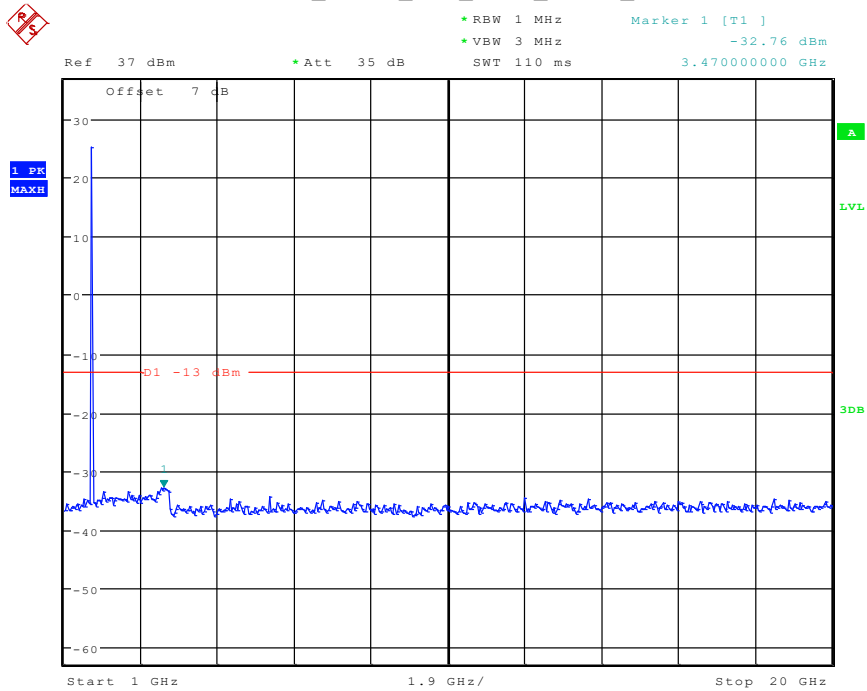

702 Band 4_5 MHz_Low_QPSK_RB1#0_2(1GHz-20GHz)

Date: 24.APR.2024 16:16:46