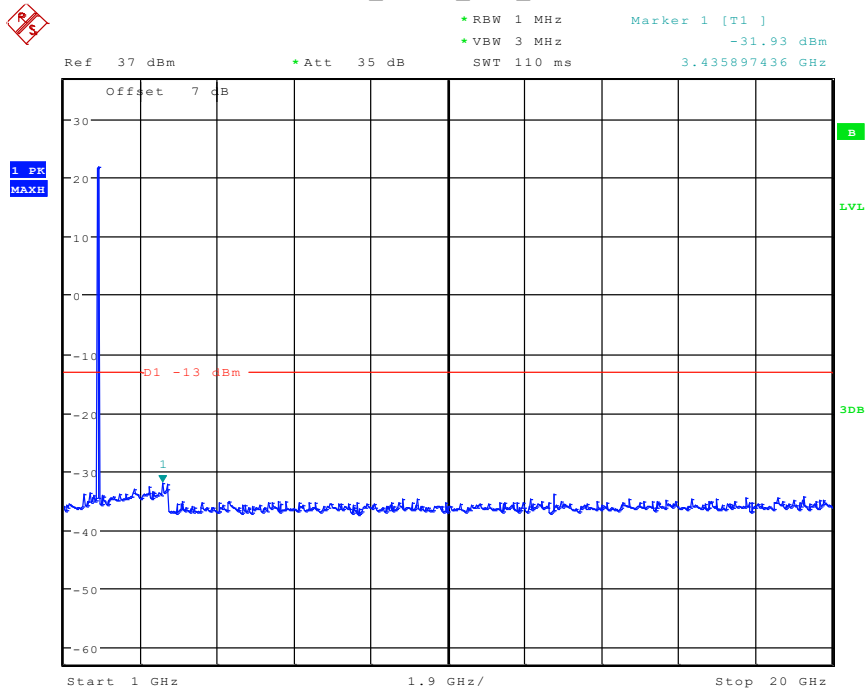

301 Band 2_1.4 MHz_High_QPSK(30MHz-1GHz)

Date: 26.APR.2024 17:24:20

302 Band 2_1.4 MHz_High_QPSK(1GHz-20GHz)

Date: 28.APR.2024 09:34:49

401 Band 2_3 MHz_Low_QPSK(30MHz-1GHz)

Date: 26.APR.2024 17:26:59

402 Band 2_3 MHz_Low_QPSK(1GHz-20GHz)