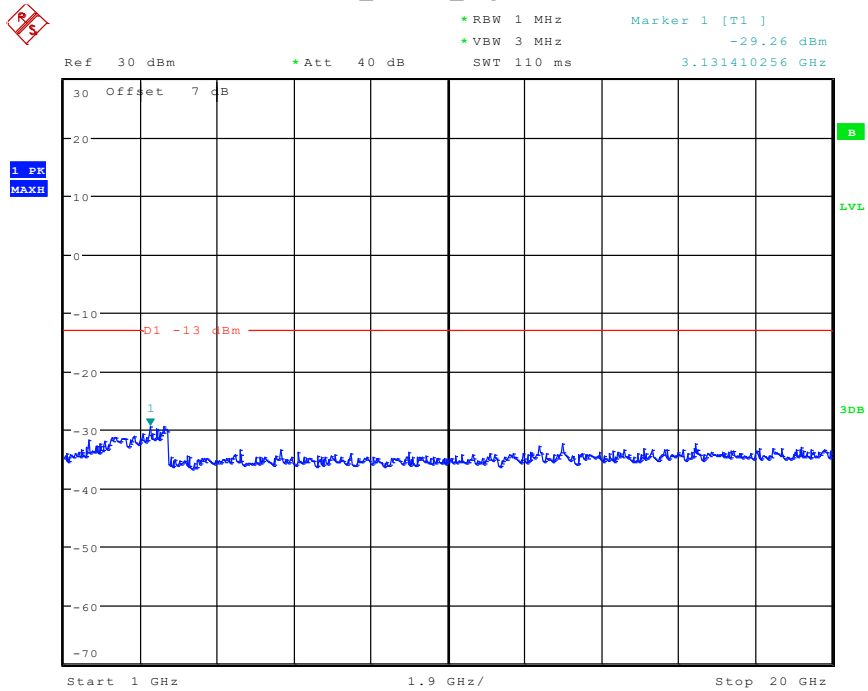

1502 Band 5_HSDPA_High Channel(1GHz-20GHz)

Date: 30.APR.2024 14:01:32