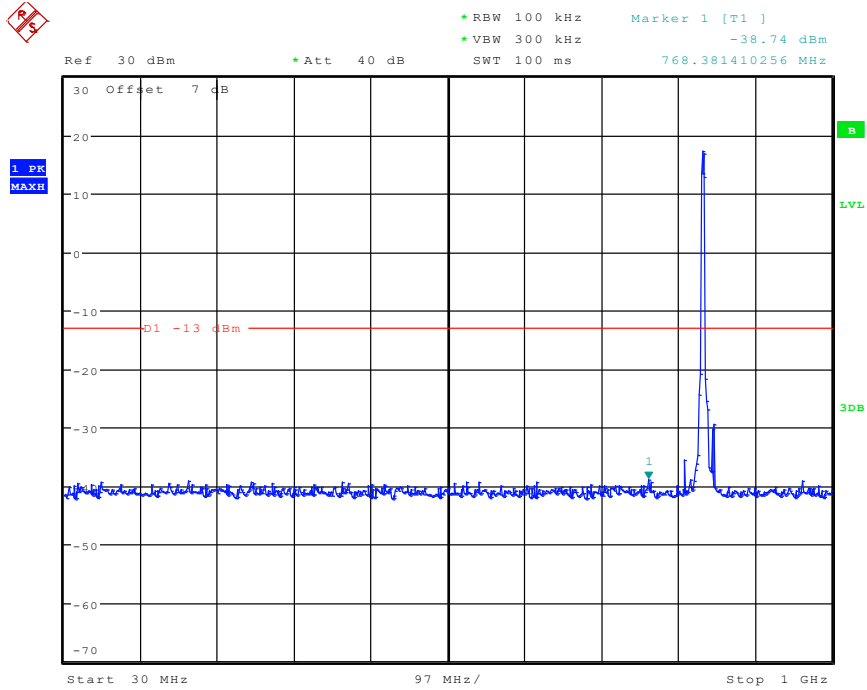

1401 Band 5_HSDPA_Middle Channel(30MHz-1GHz)

Date: 30.APR.2024 14:00:20