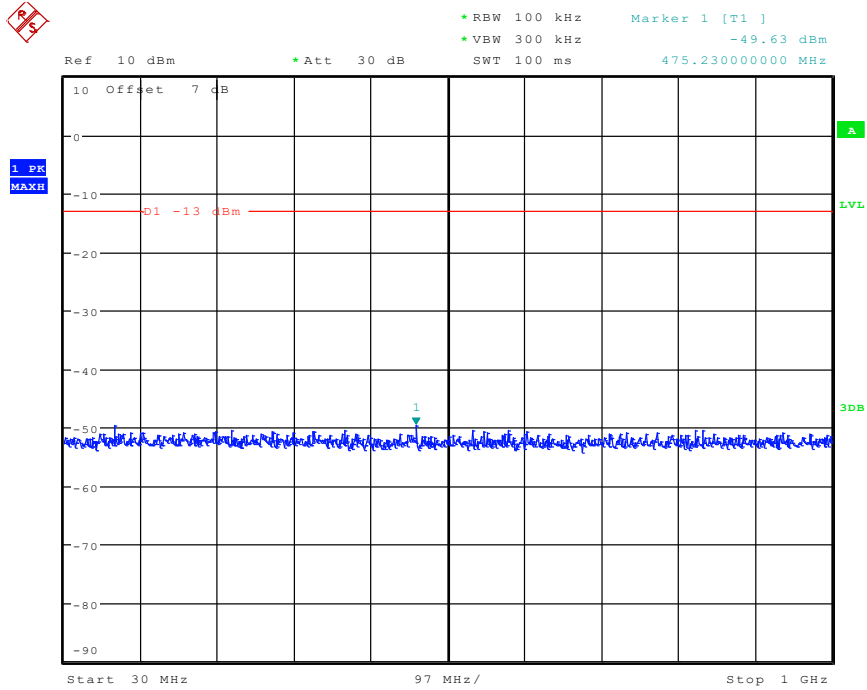

Date: 28.APR.2024 09:41:30

1701 Band 2_20 MHz_Middle_QPSK(30MHz-1GHz)

Date: 26.APR.2024 17:39:21

1702 Band 2_20 MHz_Middle_QPSK(1GHz-20GHz)

Date: 28.APR.2024 09:41:55

1801 Band 2_20 MHz_High_QPSK(30MHz-1GHz)