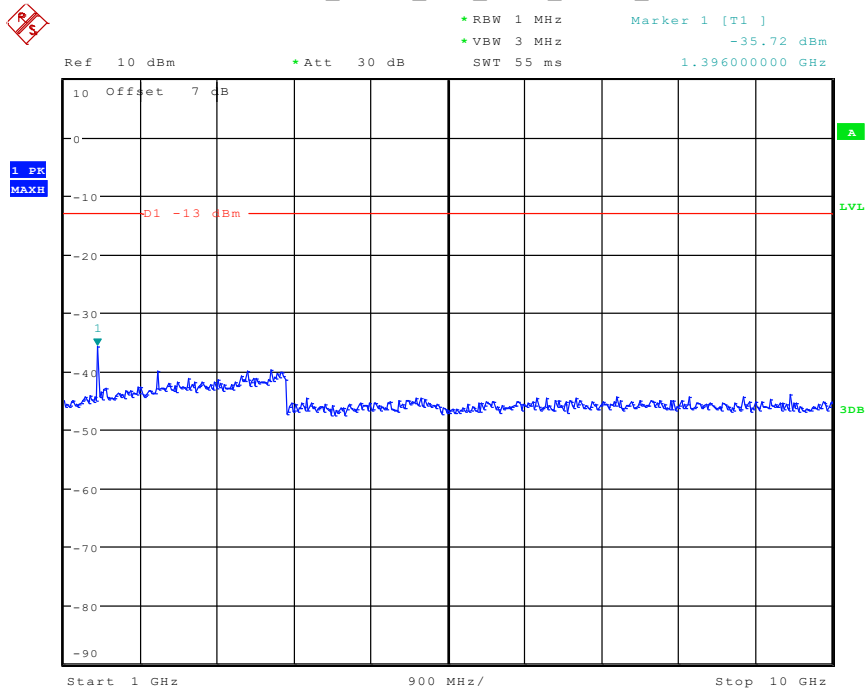

2202 Band 12_3 MHz_Low_QPSK_RB1#0_2(1GHz-10GHz)

Date: 24.APR.2024 16:49:16