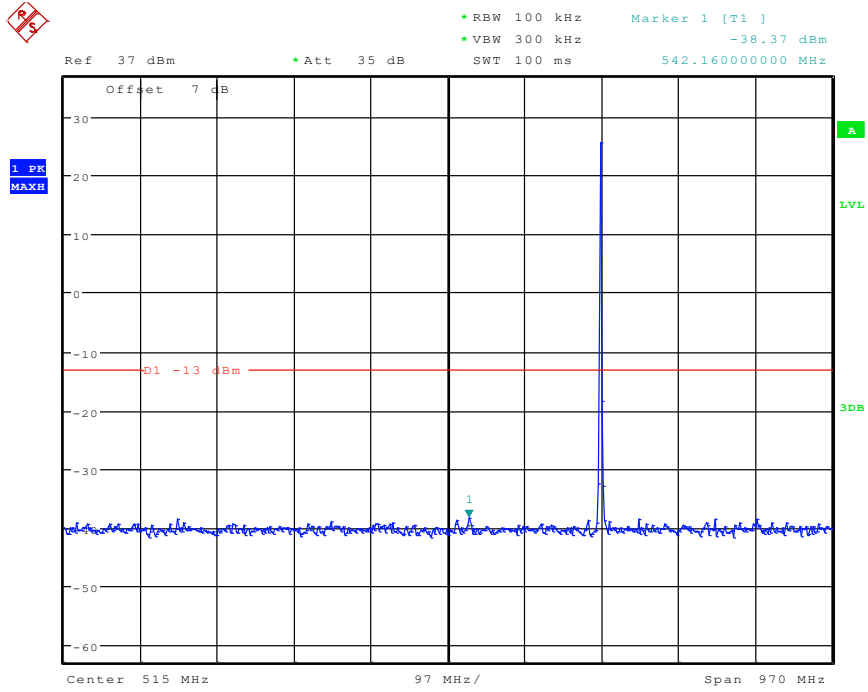

1901 Band 12_1.4 MHz_Low_QPSK_RB1#0_1(30MHz-1GHz)

Date: 24.APR.2024 17:04:15

1902 Band 12_1.4 MHz_Low_QPSK_RB1#0_2(1GHz-10GHz)

Date: 24.APR.2024 17:04:25

2001 Band 12_1.4 MHz_Middle_QPSK_RB1#0_1(30MHz-1GHz)