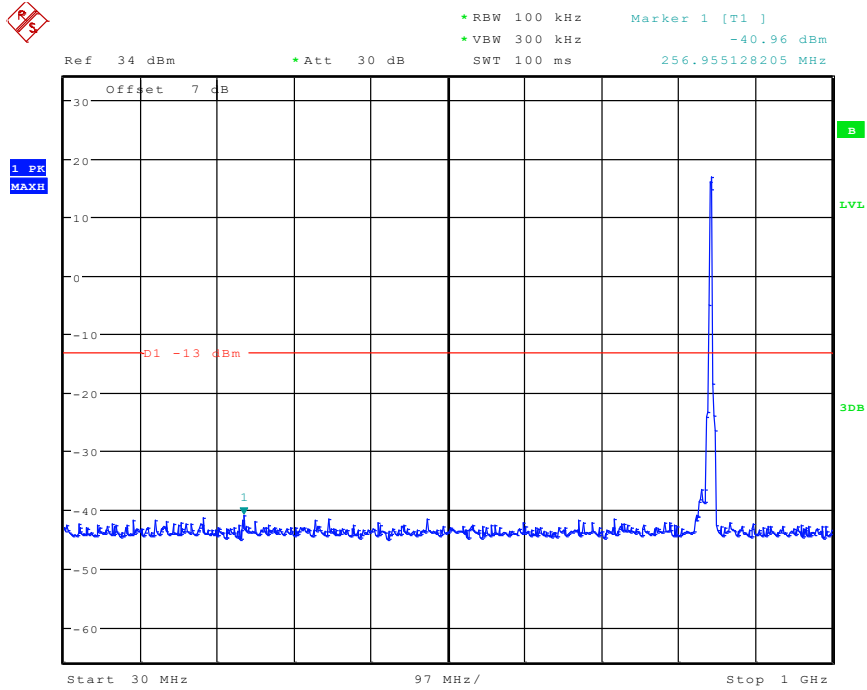

2701 Band 5_5 MHz_High_QPSK(30MHz-1GHz)

Date: 28.APR.2024 09:29:16