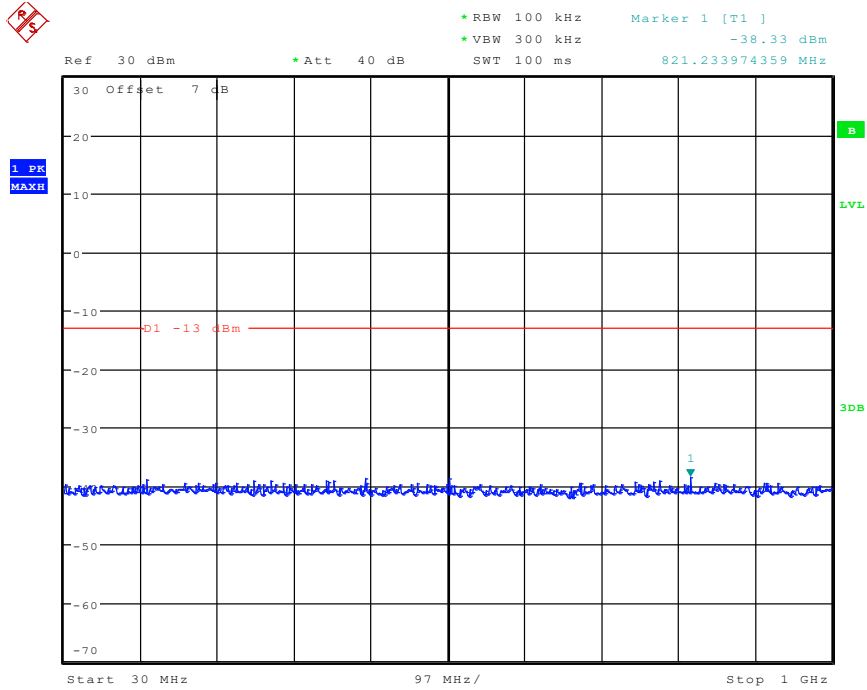

601 Band 2_HSDPA_High Channel(30MHz-1GHz)

Date: 30.APR.2024 13:43:01