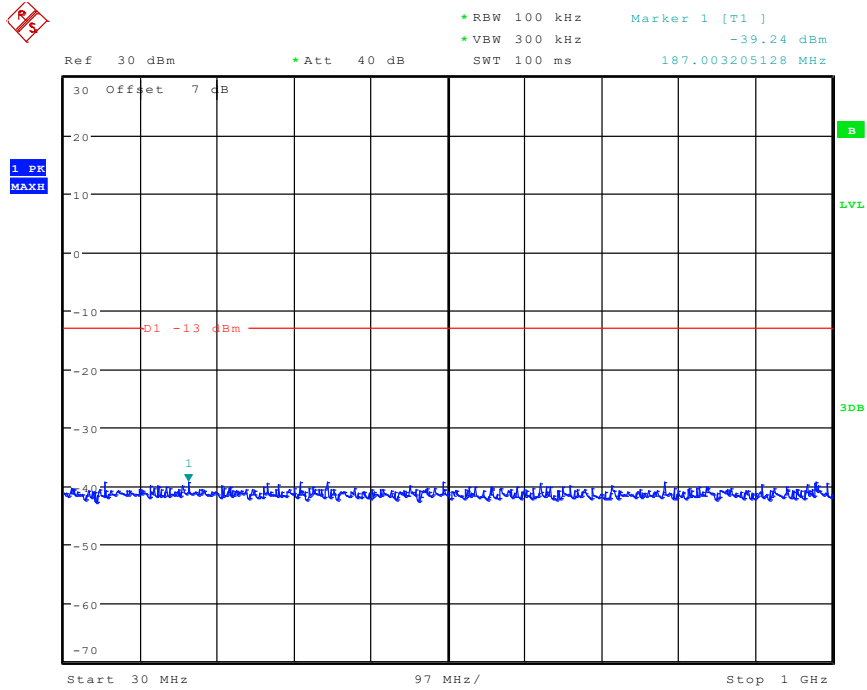

101 Band 2_RMC_Low Channel(30MHz-1GHz)

Date: 30.APR.2024 13:48:46

102 Band 2_RMC_Low Channel(1GHz-20GHz)

Date: 30.APR.2024 13:46:22

201 Band 2_RMC_Middle Channel(30MHz-1GHz)

Date: 30.APR.2024 13:48:24

202 Band 2_RMC_Middle Channel(1GHz-20GHz)