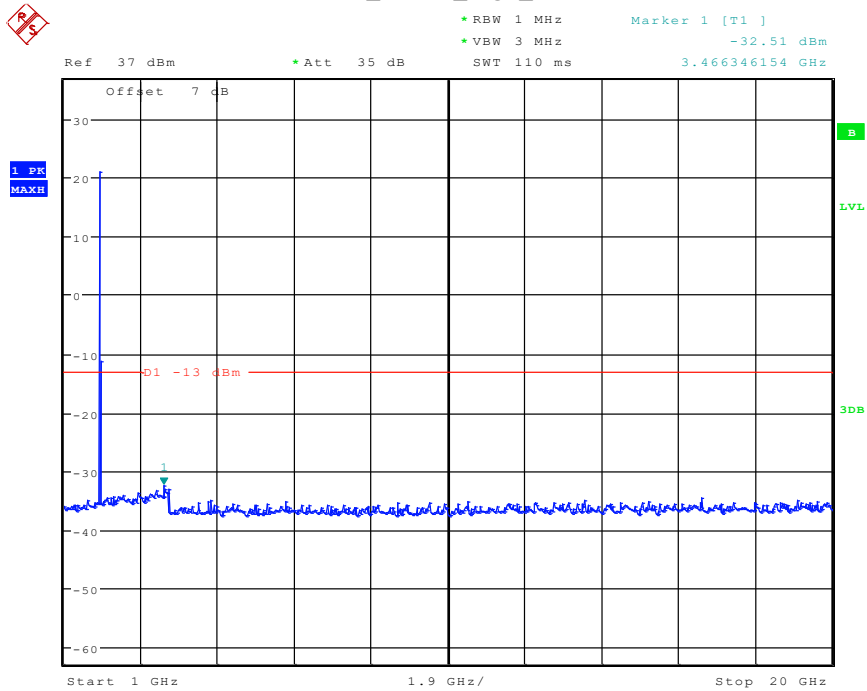

602 Band 2_3 MHz_High_QPSK(1GHz-20GHz)

Date: 28.APR.2024 09:36:30