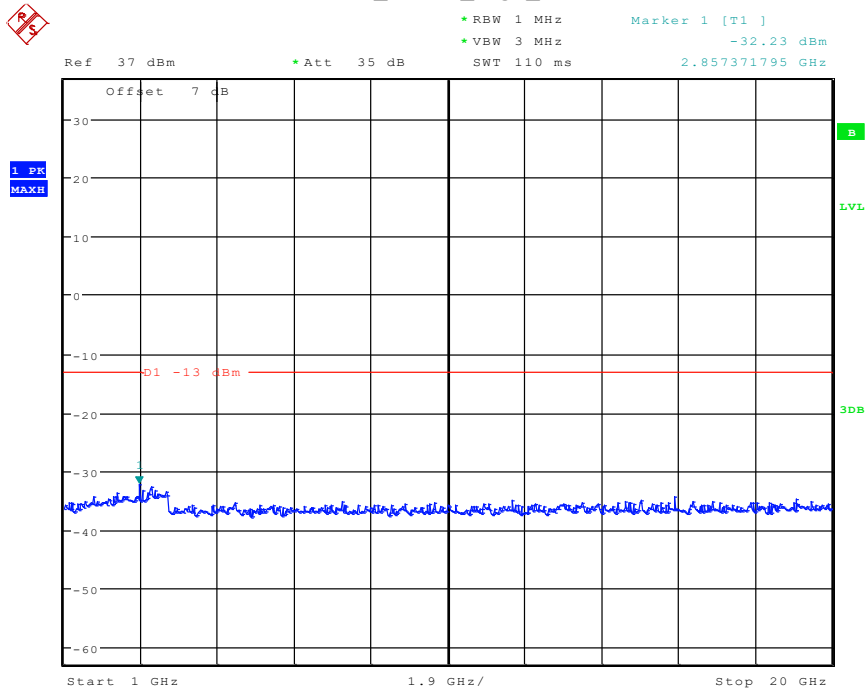

Date: 28.APR.2024 09:26:43

2302 Band 5_3 MHz_Middle_QPSK(1GHz-20GHz)

Date: 28.APR.2024 09:46:22

2401 Band 5_3 MHz_High_QPSK(30MHz-1GHz)

Date: 28.APR.2024 09:27:16

2402 Band 5_3 MHz_High_QPSK(1GHz-20GHz)

Date: 28.APR.2024 09:46:48