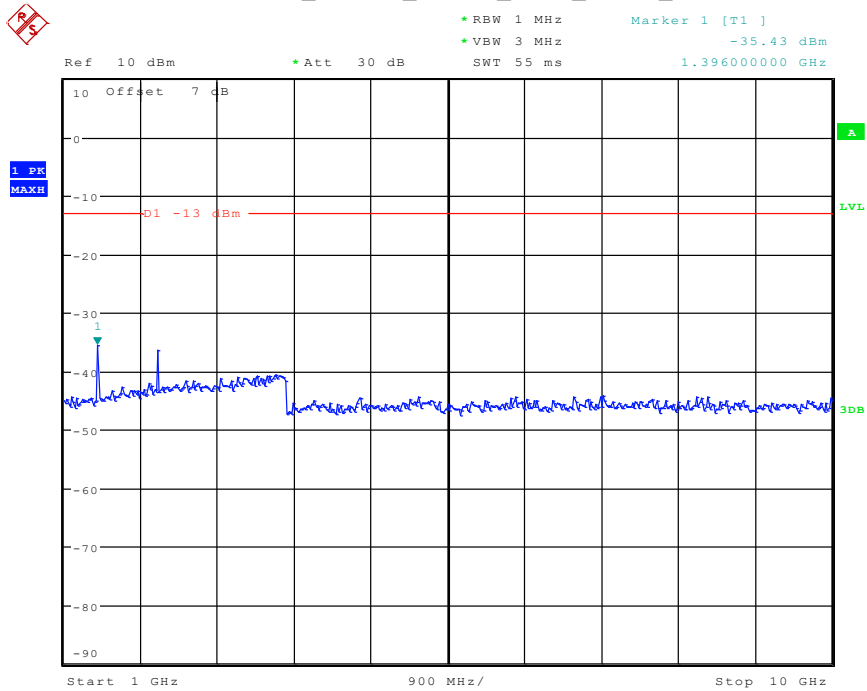

Date: 24.APR.2024 17:14:36

2802 Band 12_10 MHz_Low_QPSK_RB1#0_2(1GHz-10GHz)

Date: 24.APR.2024 17:14:46

2901 Band 12_10 MHz_Middle_QPSK_RB1#0_1(30MHz-1GHz)

Date: 24.APR.2024 16:58:35

2902 Band 12_10 MHz_Middle_QPSK_RB1#0_2(1GHz-10GHz)