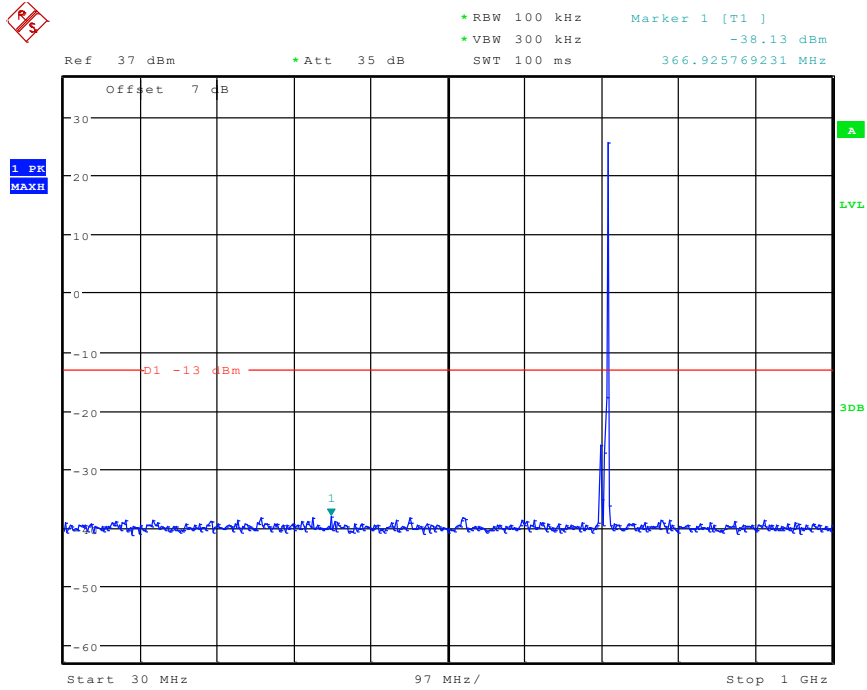

2701 Band 12_5 MHz_High_QPSK_RB1#0_1(30MHz-1GHz)

Date: 24.APR.2024 17:26:15