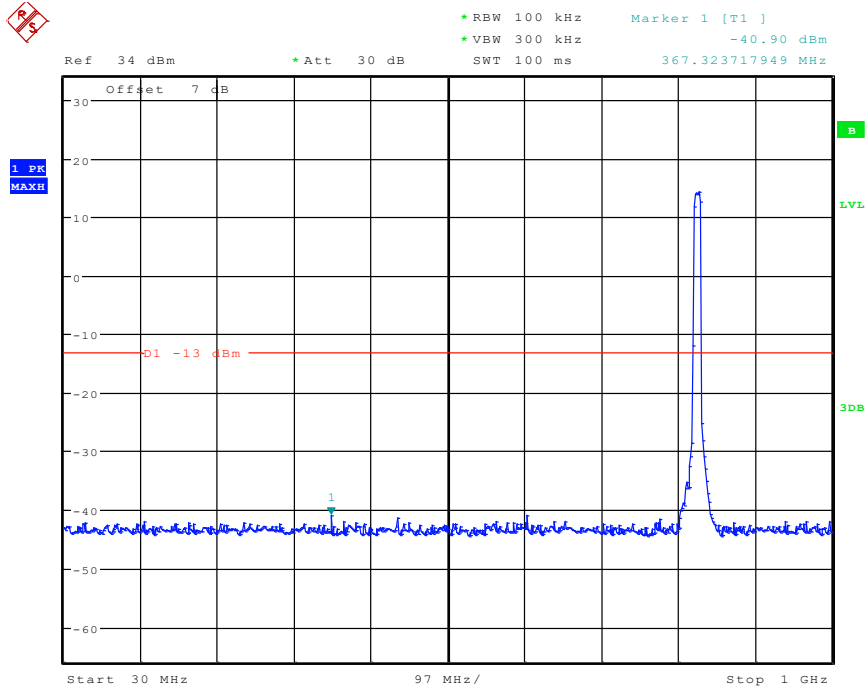

Date: 28.APR.2024 09:48:04

2701 Band 5_5 MHz_High_QPSK(30MHz-1GHz)

Date: 28.APR.2024 09:29:16

2702 Band 5_5 MHz_High_QPSK(1GHz-20GHz)

Date: 28.APR.2024 09:48:20

2801 Band 5_10 MHz_Low_QPSK(30MHz-1GHz)

Date: 28.APR.2024 09:30:05