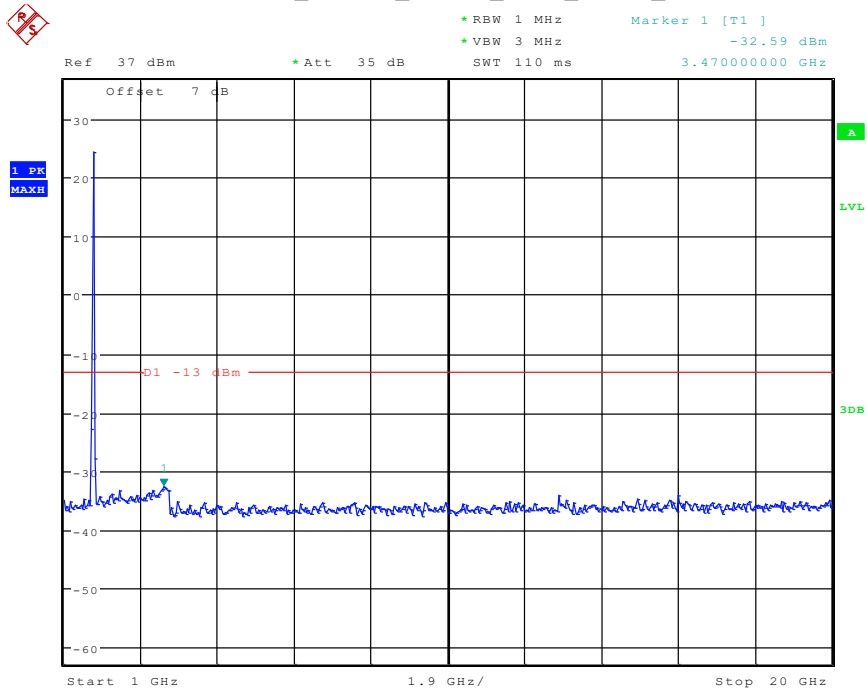

1702 Band 4_20 MHz_Middle_QPSK_RB1#0_2(1GHz-20GHz)

Date: 24.APR.2024 16:31:42