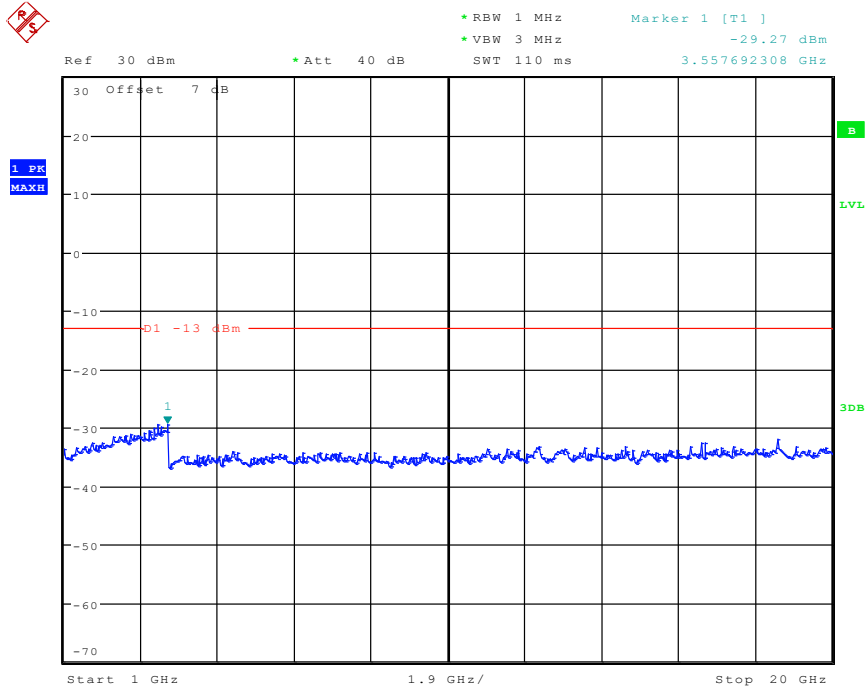

1202 Band 5_RMC_High Channel(1GHz-20GHz)

Date: 30.APR.2024 13:57:04