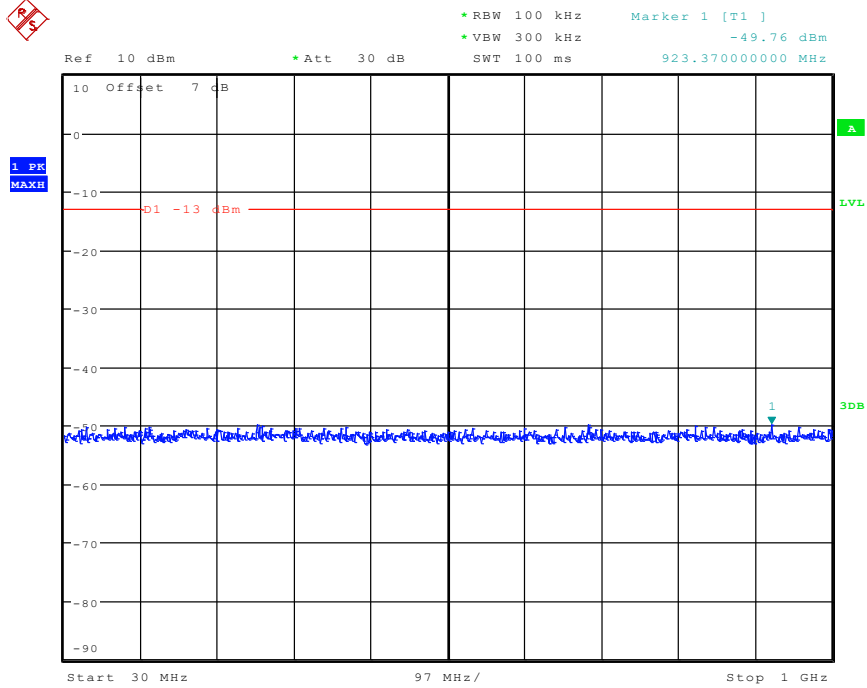

201 Band 2_1.4 MHz_Middle_QPSK(30MHz-1GHz)

Date: 26.APR.2024 17:23:34