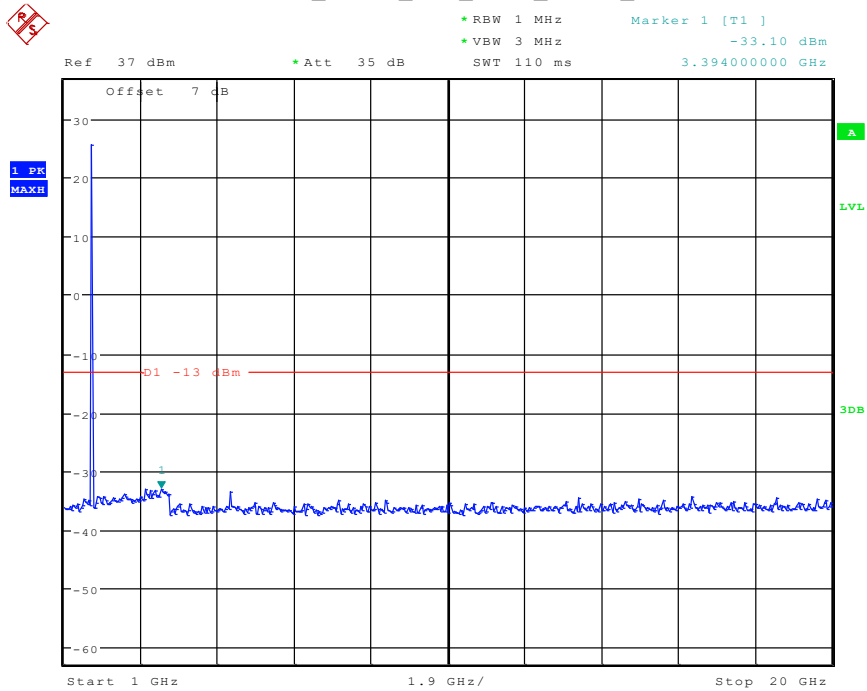

402 Band 4_3 MHz_Low_QPSK_RB1#0_2(1GHz-20GHz)

Date: 24.APR.2024 16:14:09