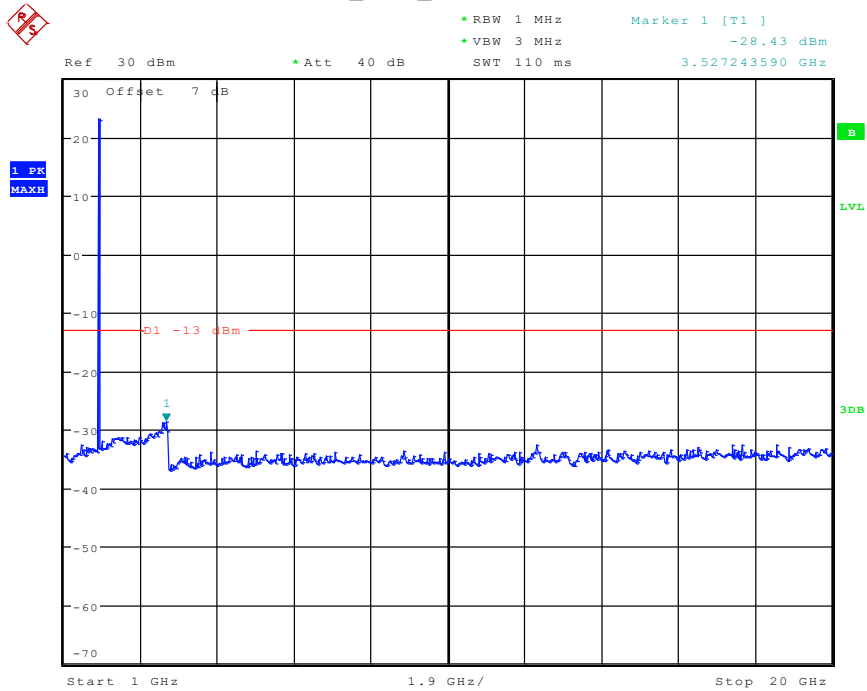

101 Band 2_RMC_Low Channel(30MHz-1GHz)

Date: 30.APR.2024 13:48:46

102 Band 2_RMC_Low Channel(1GHz-20GHz)

Date: 30.APR.2024 13:46:22

201 Band 2_RMC_Middle Channel(30MHz-1GHz)

Date: 30.APR.2024 13:48:24

202 Band 2_RMC_Middle Channel(1GHz-20GHz)