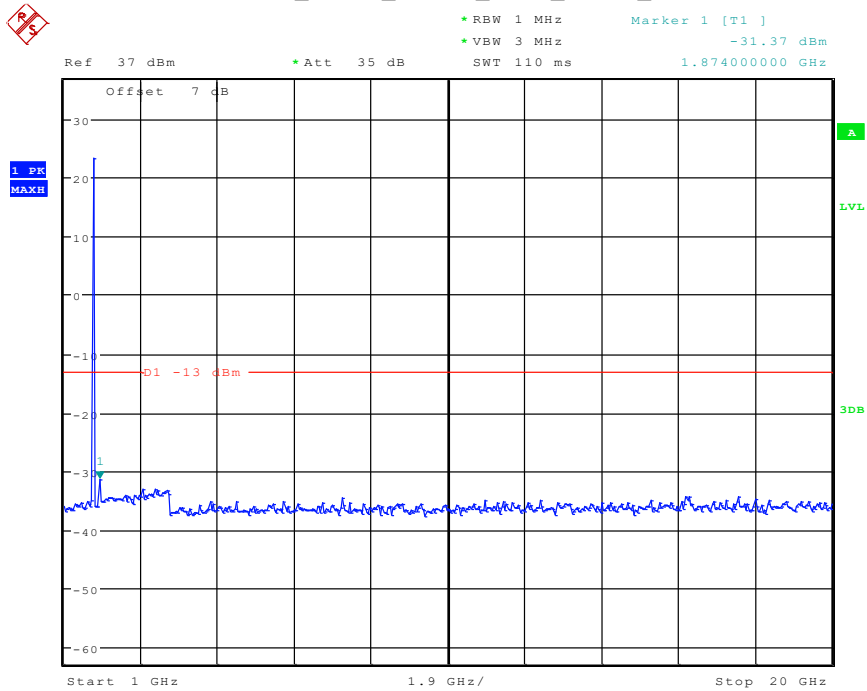

402 Band 4_3 MHz_Low_QPSK_RB1#0_2(1GHz-20GHz)

Date: 24.APR.2024 16:14:09

501 Band 4_3 MHz_Middle_QPSK_RB1#0_1(30MHz-1GHz)

Date: 24.APR.2024 16:14:34

502 Band 4_3 MHz_Middle_QPSK_RB1#0_2(1GHz-20GHz)

Date: 24.APR.2024 16:14:45