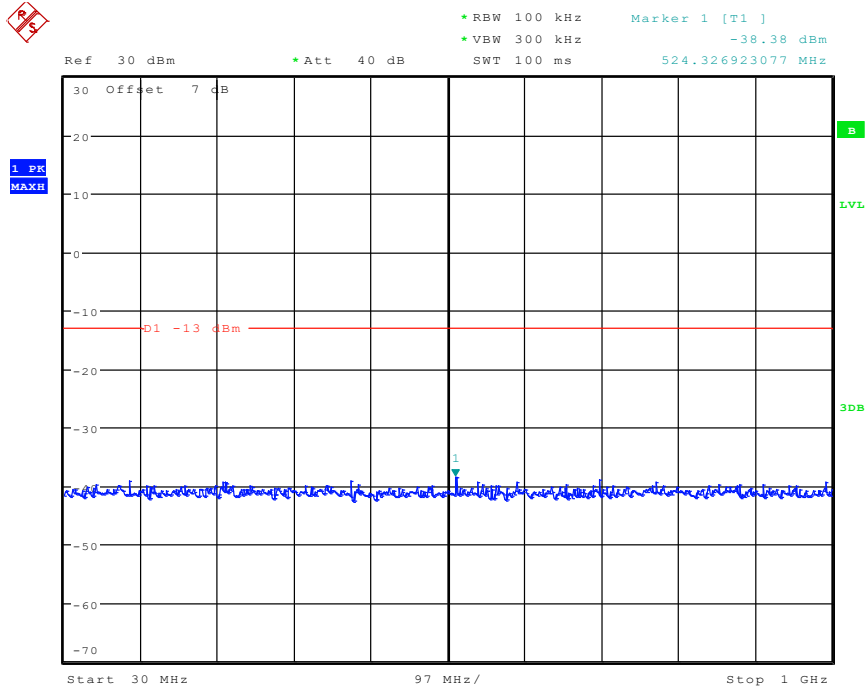

901 Band 2_HSUPA_High Channel(30MHz-1GHz)

Date: 30.APR.2024 13:50:53