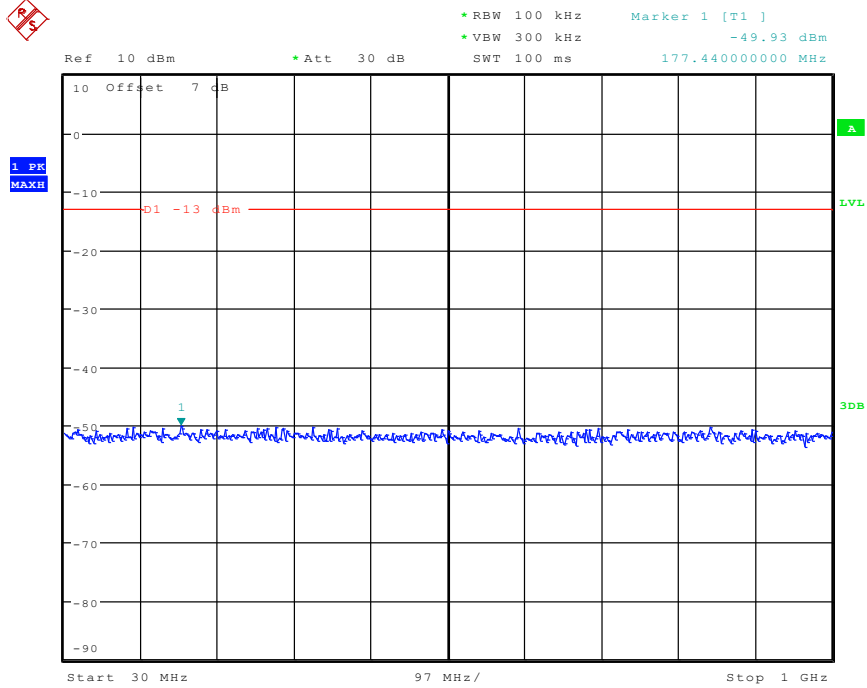

301 Band 4_1.4 MHz_High_QPSK_RB1#0_1(30MHz-1GHz)

Date: 24.APR.2024 16:11:47

302 Band 4_1.4 MHz_High_QPSK_RB1#0_2(1GHz-20GHz)

Date: 24.APR.2024 16:11:57

401 Band 4_3 MHz_Low_QPSK_RB1#0_1(30MHz-1GHz)

Date: 24.APR.2024 16:13:59