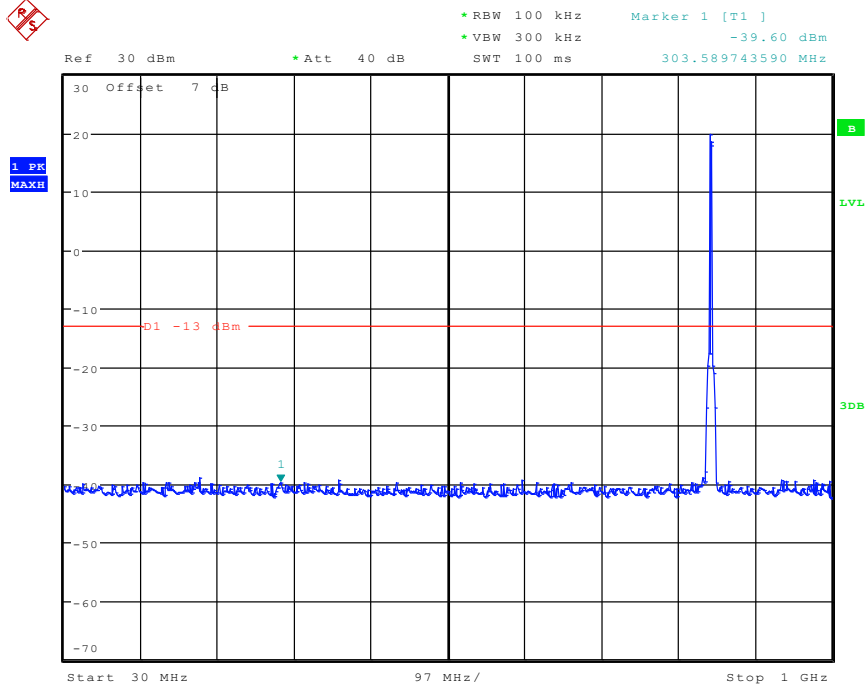

1201 Band 5_RMC_High Channel(30MHz-1GHz)

Date: 30.APR.2024 13:57:42