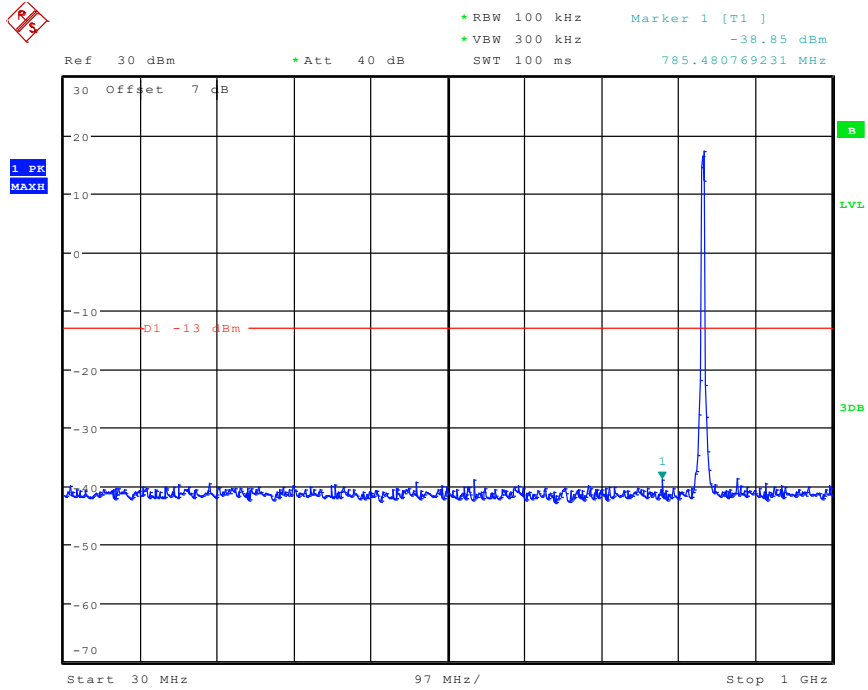

1701 Band 5_HSUPA_Middle Channel(30MHz-1GHz)

Date: 30.APR.2024 14:04:58