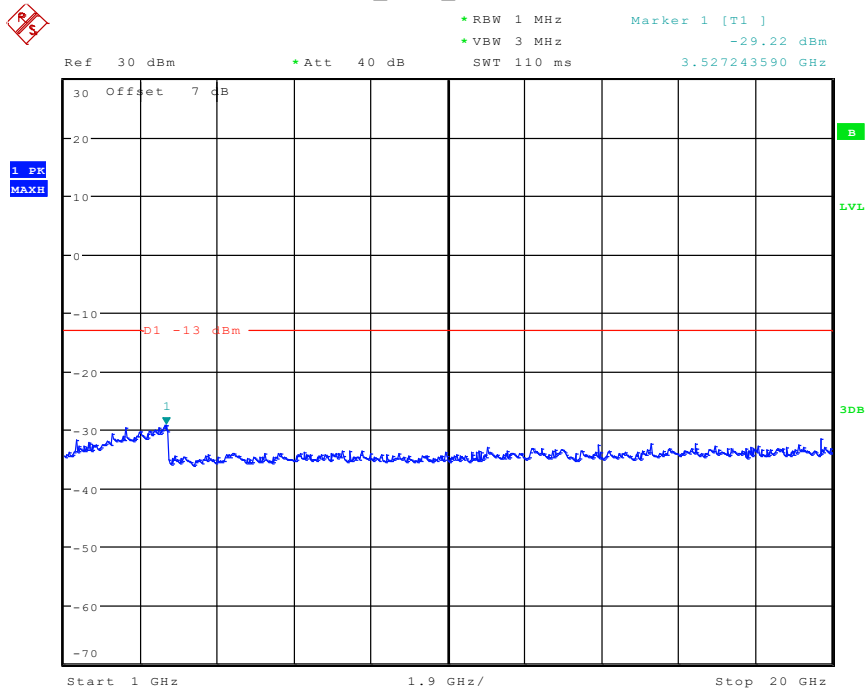

802 Band 2_HSUPA_Middle Channel(1GHz-20GHz)

Date: 30.APR.2024 13:51:44

901 Band 2_HSUPA_High Channel(30MHz-1GHz)

Date: 30.APR.2024 13:50:53

902 Band 2_HSUPA_High Channel(1GHz-20GHz)

Date: 30.APR.2024 13:51:25

1001 Band 5_RMC_Low Channel(30MHz-1GHz)

Date: 30.APR.2024 13:58:55

1002 Band 5_RMC_Low Channel(1GHz-20GHz)

Date: 30.APR.2024 13:55:07

1101 Band 5_RMC_Middle Channel(30MHz-1GHz)

Date: 30.APR.2024 13:58:17

1102 Band 5_RMC_Middle Channel(1GHz-20GHz)