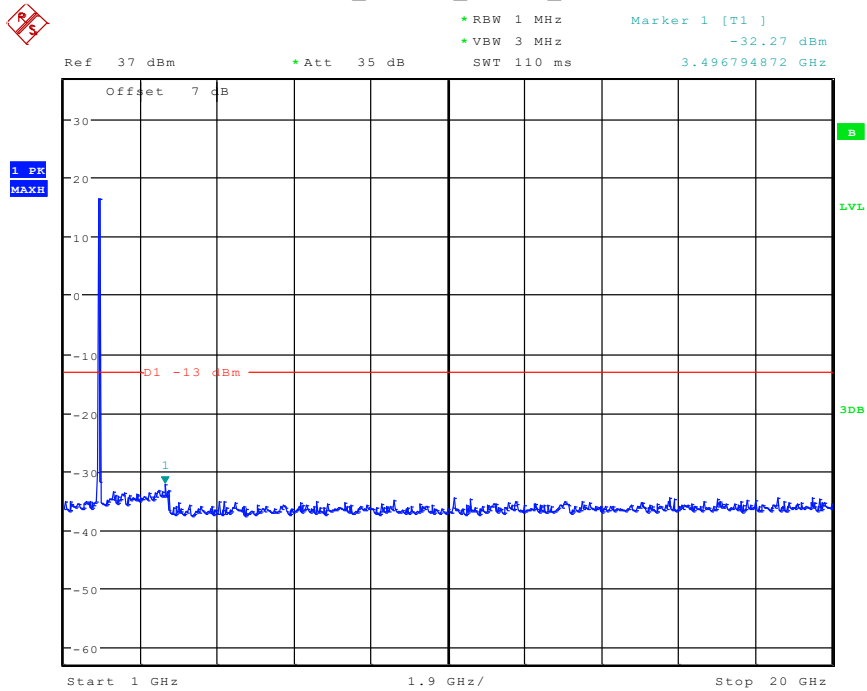

1702 Band 2_20 MHz_Middle_QPSK(1GHz-20GHz)

Date: 28.APR.2024 09:41:55