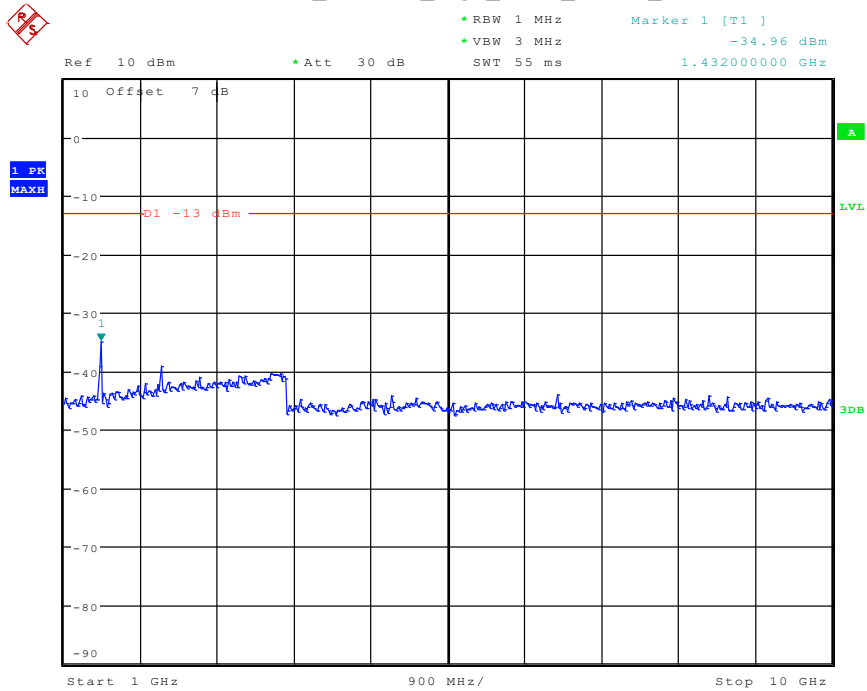

Date: 24.APR.2024 16:43:45

2002 Band 12_1.4 MHz_Middle_QPSK_RB1#0_2(1GHz-10GHz)

Date: 24.APR.2024 16:43:56

2101 Band 12_1.4 MHz_High_QPSK_RB1#0_1(30MHz-1GHz)

Date: 24.APR.2024 16:44:27

2102 Band 12_1.4 MHz_High_QPSK_RB1#0_2(1GHz-10GHz)