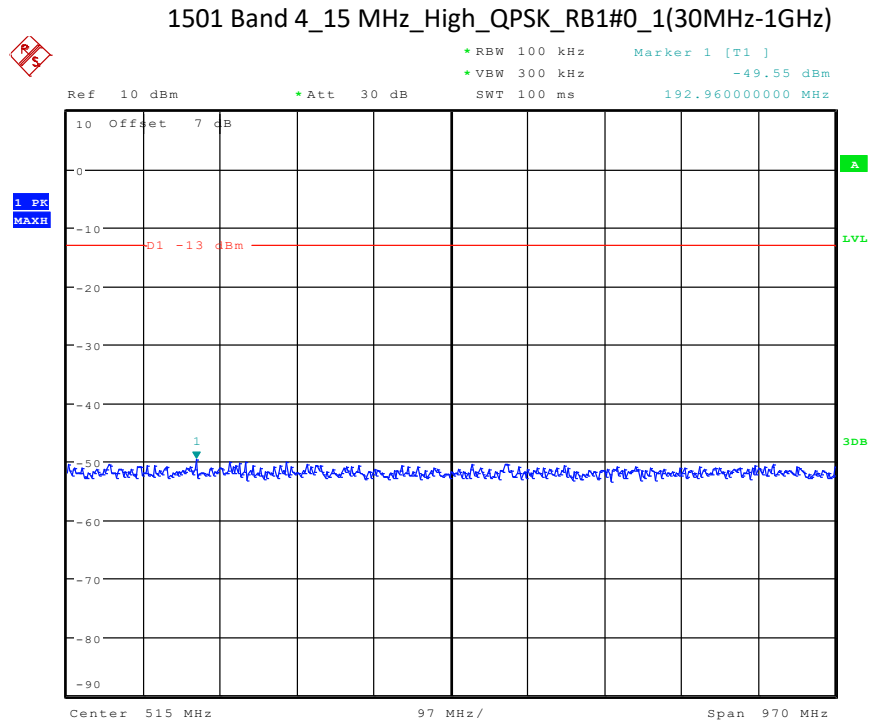

Date: 24.APR.2024 16:25:34