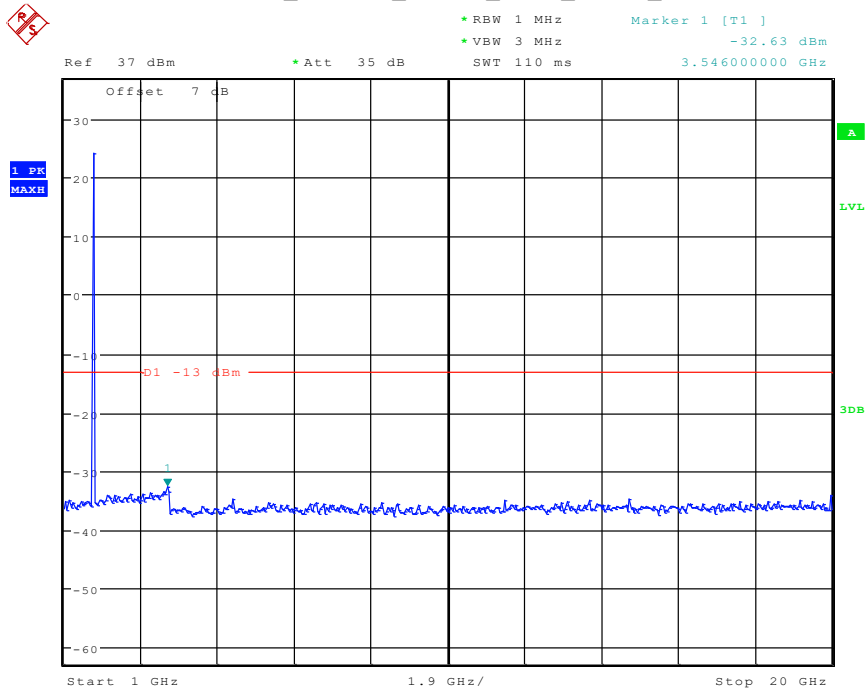

102 Band 4_1.4 MHz_Low_QPSK_RB1#0_2(1GHz-20GHz)

Date: 24.APR.2024 16:03:01

201 Band 4_1.4 MHz_Middle_QPSK_RB1#0_1(30MHz-1GHz)

Date: 24.APR.2024 16:11:01

202 Band 4_1.4 MHz_Middle_QPSK_RB1#0_2(1GHz-20GHz)

Date: 24.APR.2024 16:11:12