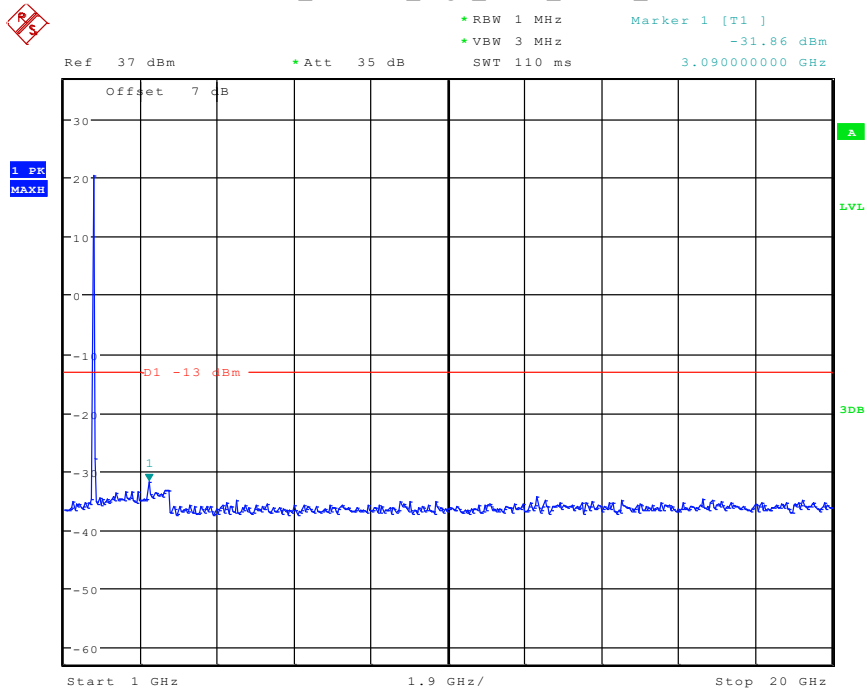

302 Band 4_1.4 MHz_High_QPSK_RB1#0_2(1GHz-20GHz)

Date: 24.APR.2024 16:11:57