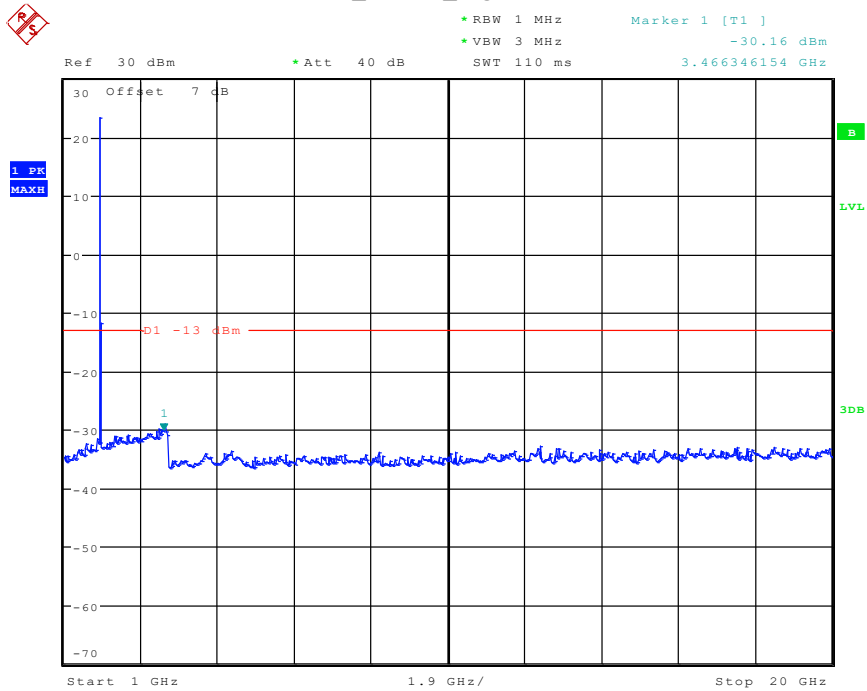

802 Band 2_HSUPA_Middle Channel(1GHz-20GHz)

Date: 30.APR.2024 13:51:44

901 Band 2_HSUPA_High Channel(30MHz-1GHz)

Date: 30.APR.2024 13:50:53

902 Band 2_HSUPA_High Channel(1GHz-20GHz)

Date: 30.APR.2024 13:51:25