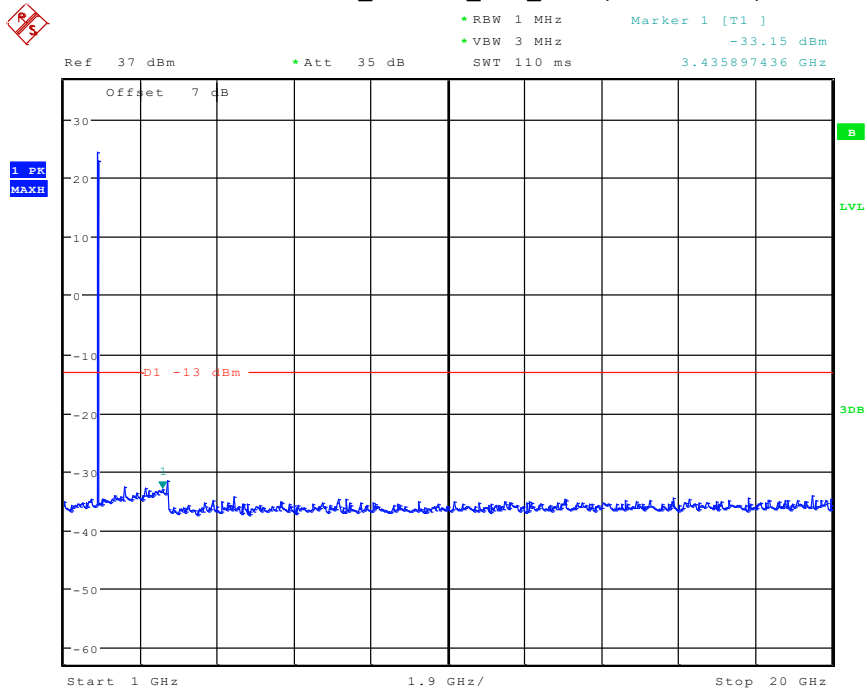

102 Band 2_1.4 MHz_Low_QPSK(1GHz-20GHz)

Date: 28.APR.2024 09:33:34