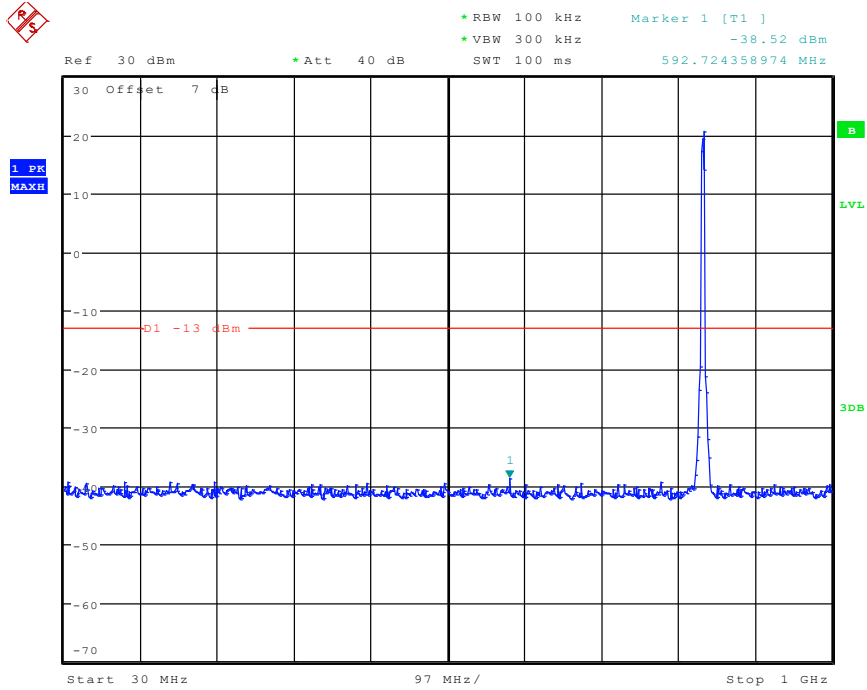

1001 Band 5_RMC_Low Channel(30MHz-1GHz)

Date: 30.APR.2024 13:58:55

1002 Band 5_RMC_Low Channel(1GHz-20GHz)

Date: 30.APR.2024 13:55:07

1101 Band 5_RMC_Middle Channel(30MHz-1GHz)

Date: 30.APR.2024 13:58:17

1102 Band 5_RMC_Middle Channel(1GHz-20GHz)