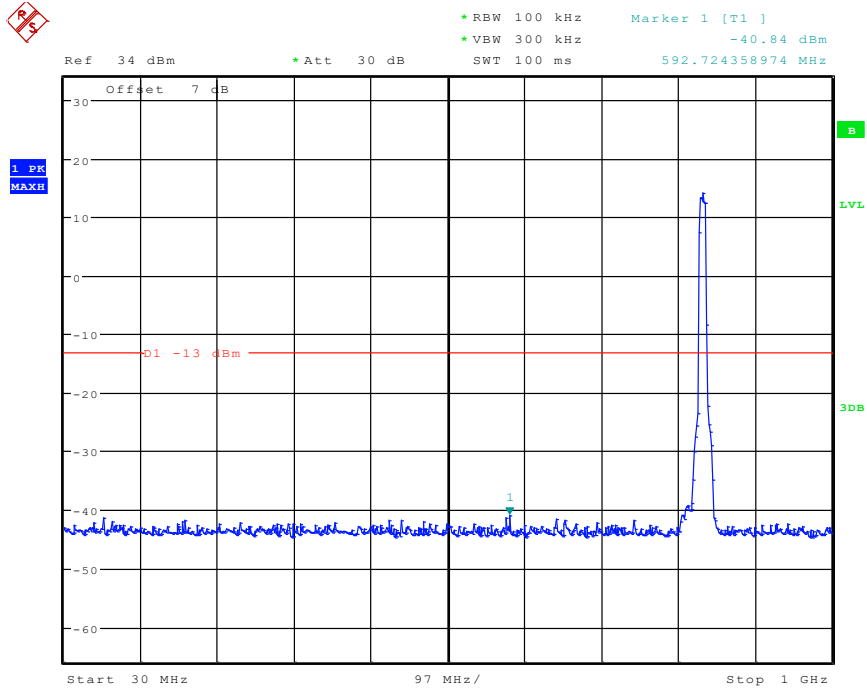

2901 Band 5_10 MHz_Middle_QPSK(30MHz-1GHz)

Date: 28.APR.2024 09:30:42