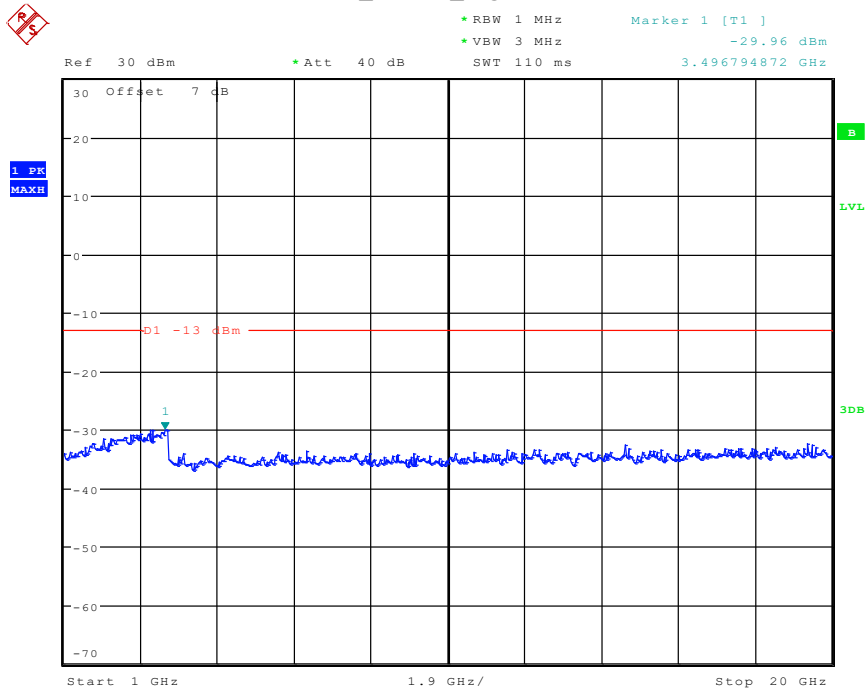

1802 Band 5_HSUPA_High Channel(1GHz-20GHz)

Date: 30.APR.2024 14:03:57