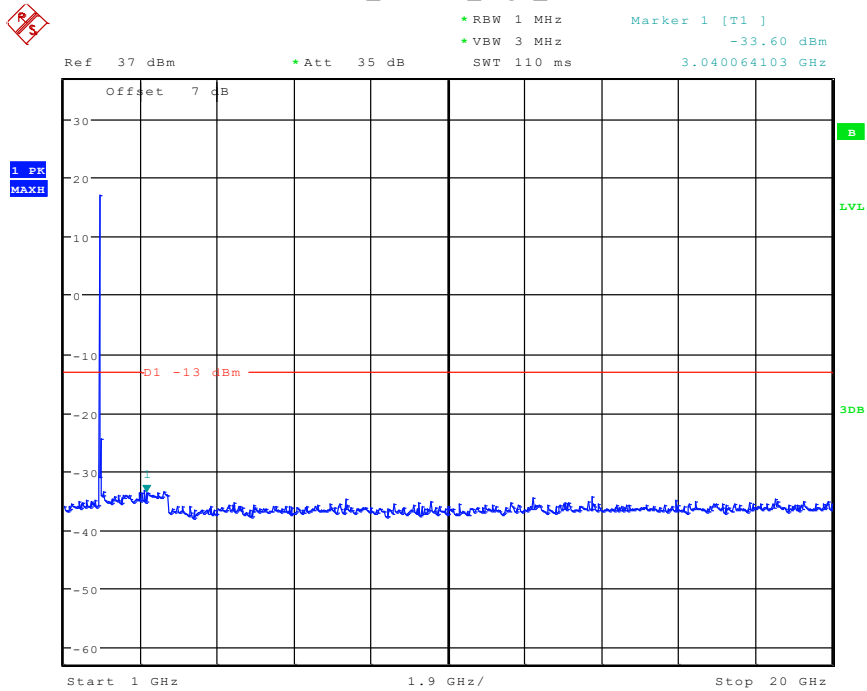

1502 Band 2_15 MHz_High_QPSK(1GHz-20GHz)

Date: 28.APR.2024 09:40:55