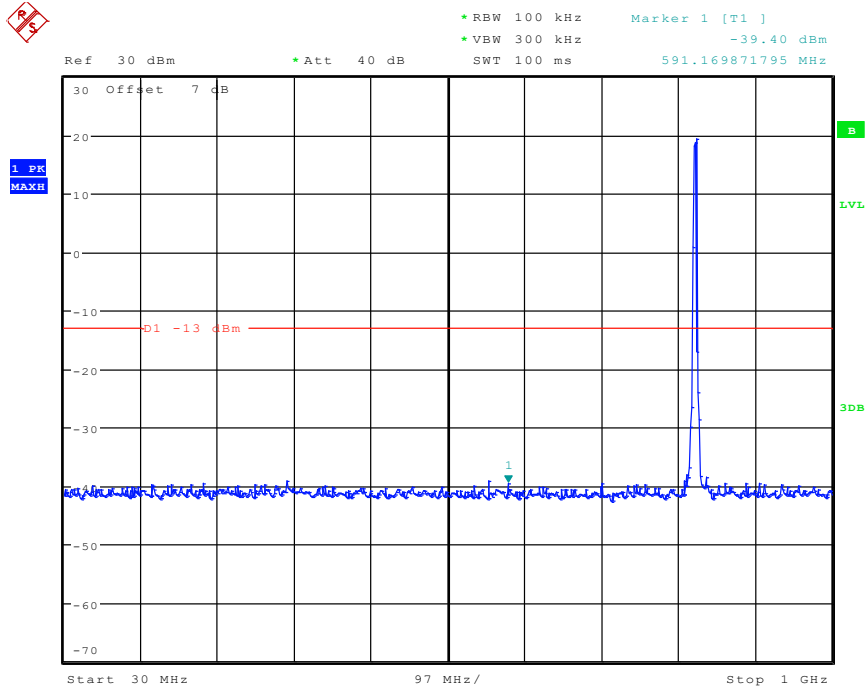

1001 Band 5_RMC_Low Channel(30MHz-1GHz)

Date: 30.APR.2024 13:58:55