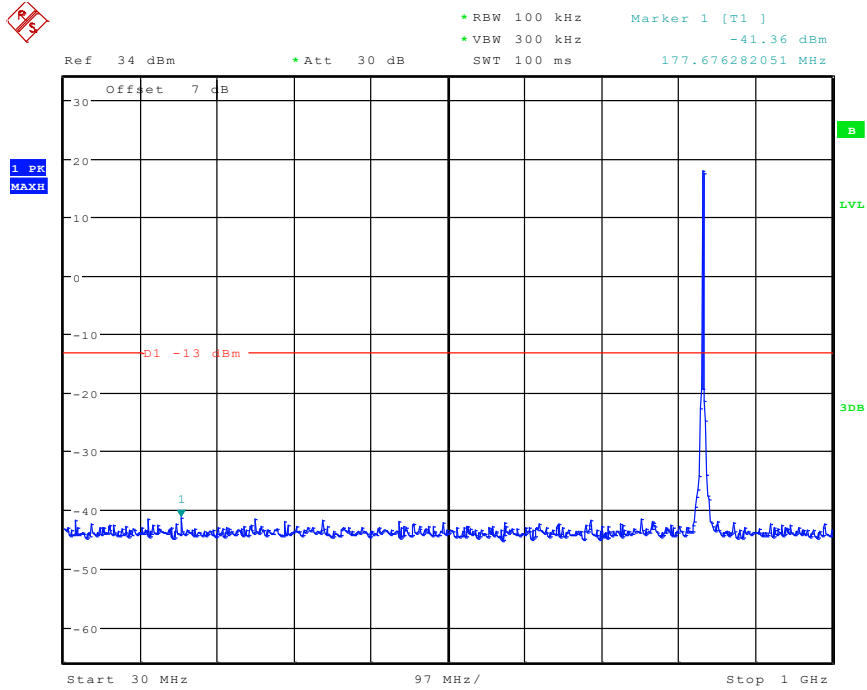

2102 Band 5_1.4 MHz_High_QPSK(1GHz-20GHz)

Date: 28.APR.2024 09:45:28

2201 Band 5_3 MHz_Low_QPSK(30MHz-1GHz)

Date: 28.APR.2024 09:22:00

2202 Band 5_3 MHz_Low_QPSK(1GHz-20GHz)

Date: 28.APR.2024 09:45:59

2301 Band 5_3 MHz_Middle_QPSK(30MHz-1GHz)