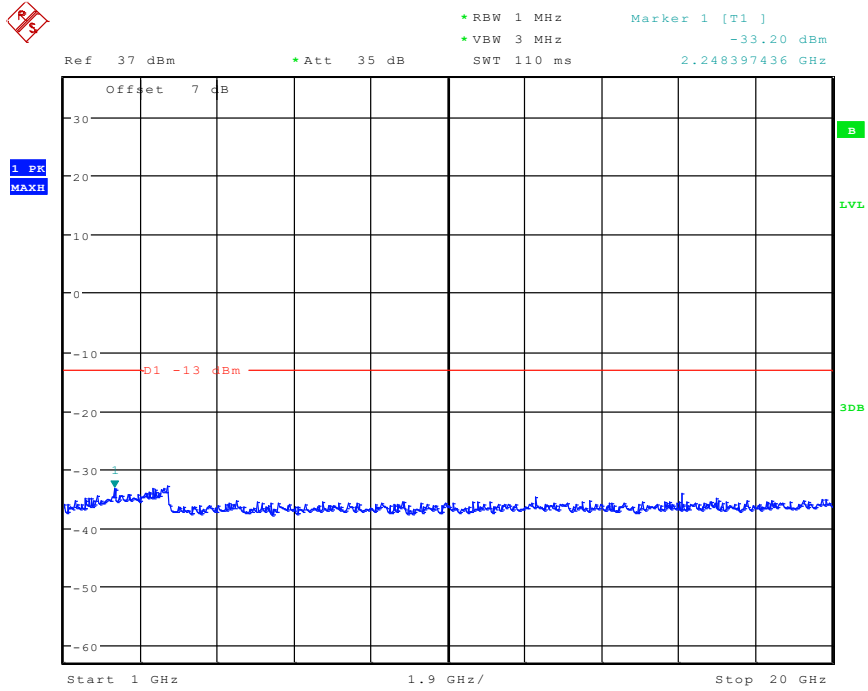

2502 Band 5_5 MHz_Low_QPSK(1GHz-20GHz)

Date: 28.APR.2024 09:47:17