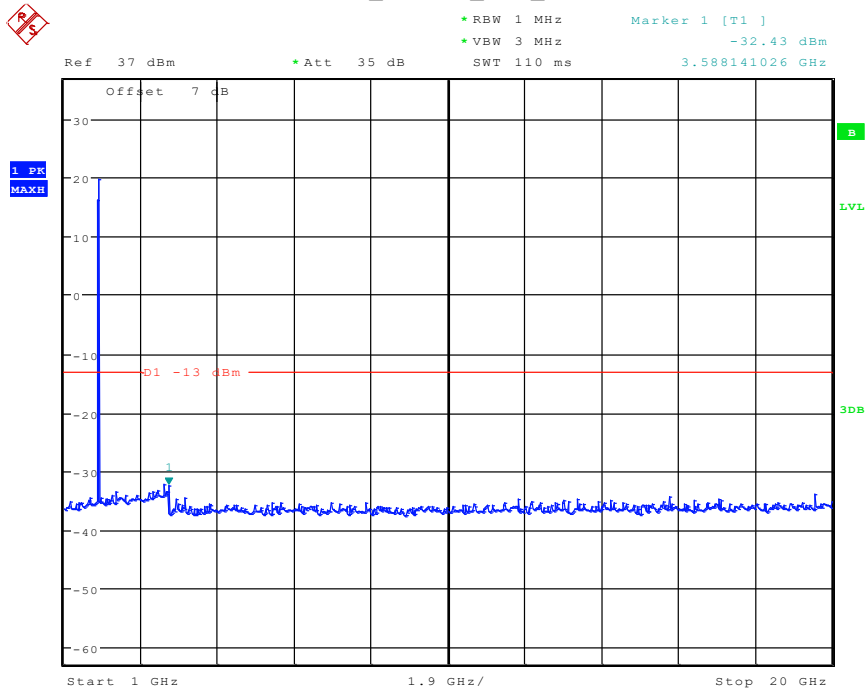

1002 Band 2_10 MHz_Low_QPSK(1GHz-20GHz)

Date: 28.APR.2024 09:38:23