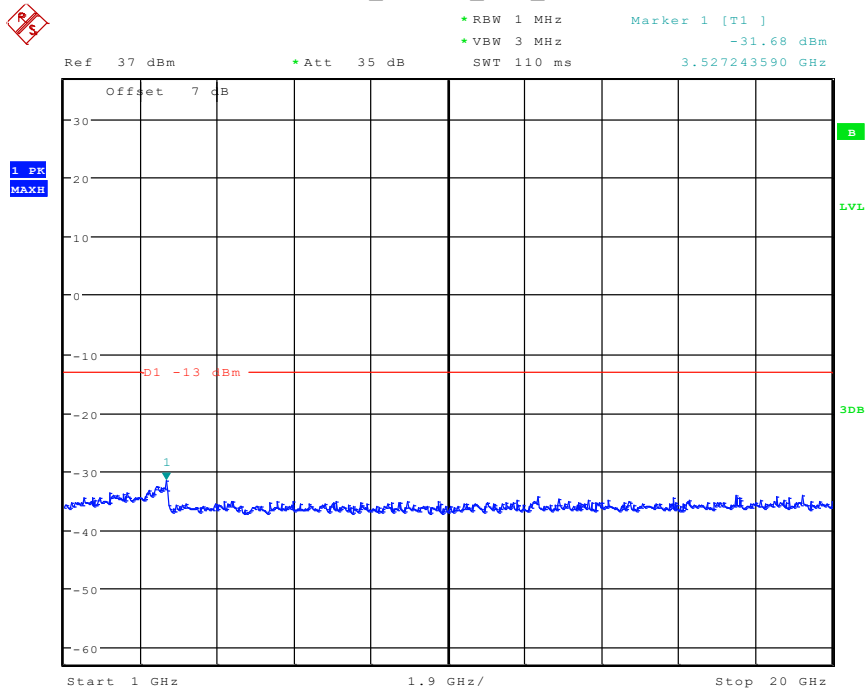

2802 Band 5_10 MHz_Low_QPSK(1GHz-20GHz)

Date: 28.APR.2024 09:49:01