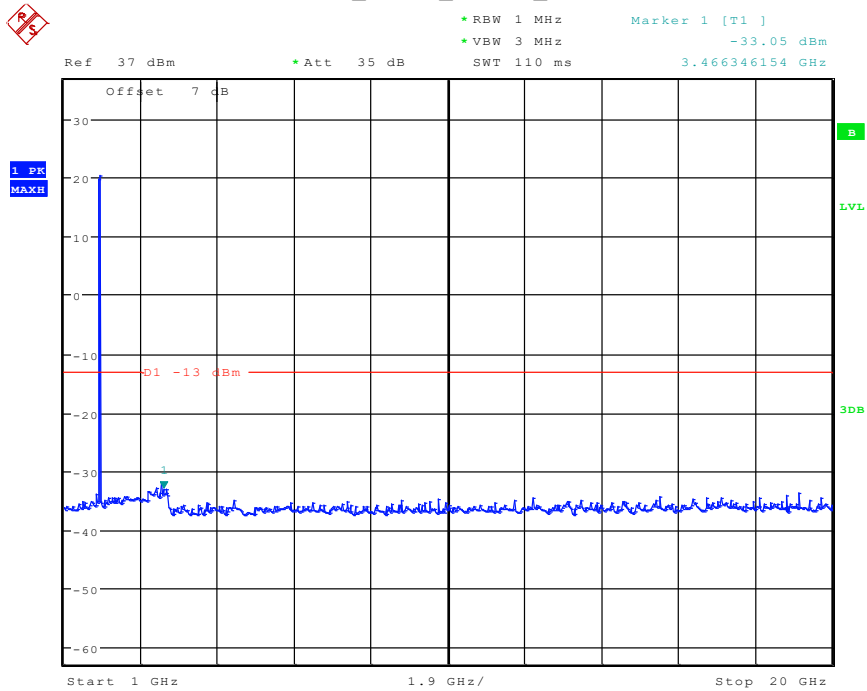

802 Band 2_5 MHz_Middle_QPSK(1GHz-20GHz)

Date: 28.APR.2024 09:37:23