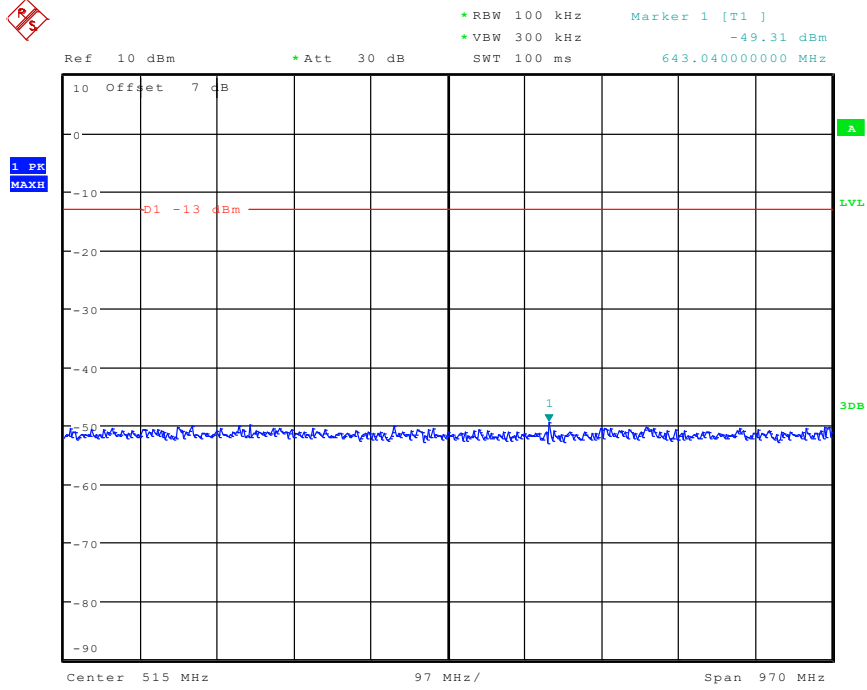

1401 Band 4_15 MHz_Middle_QPSK_RB1#0_1(30MHz-1GHz)

Date: 24.APR.2024 16:24:33