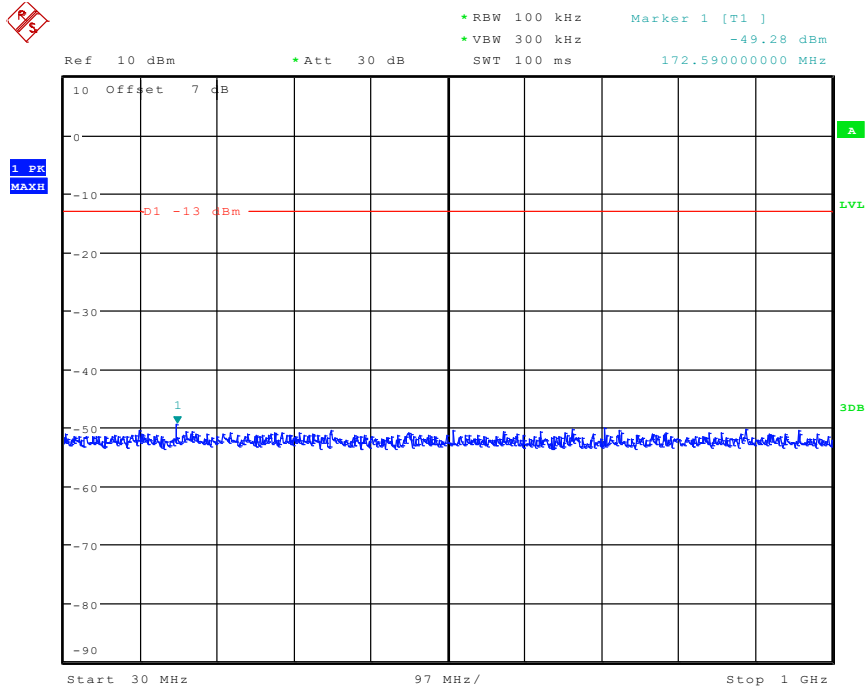

1501 Band 2_15 MHz_High_QPSK(30MHz-1GHz)

Date: 26.APR.2024 17:41:06