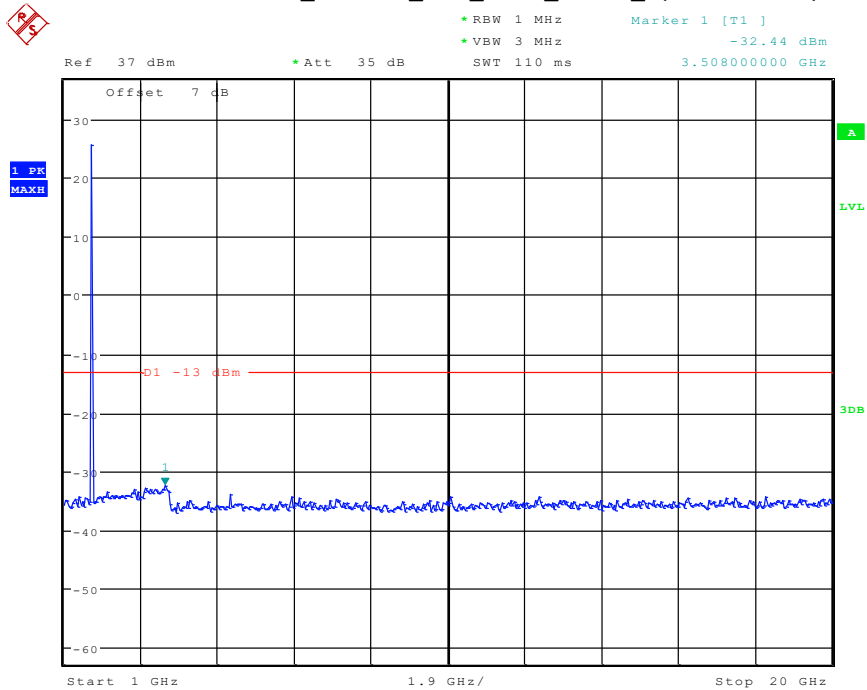

102 Band 4_1.4 MHz_Low_QPSK_RB1#0_2(1GHz-20GHz)

Date: 24.APR.2024 16:03:01