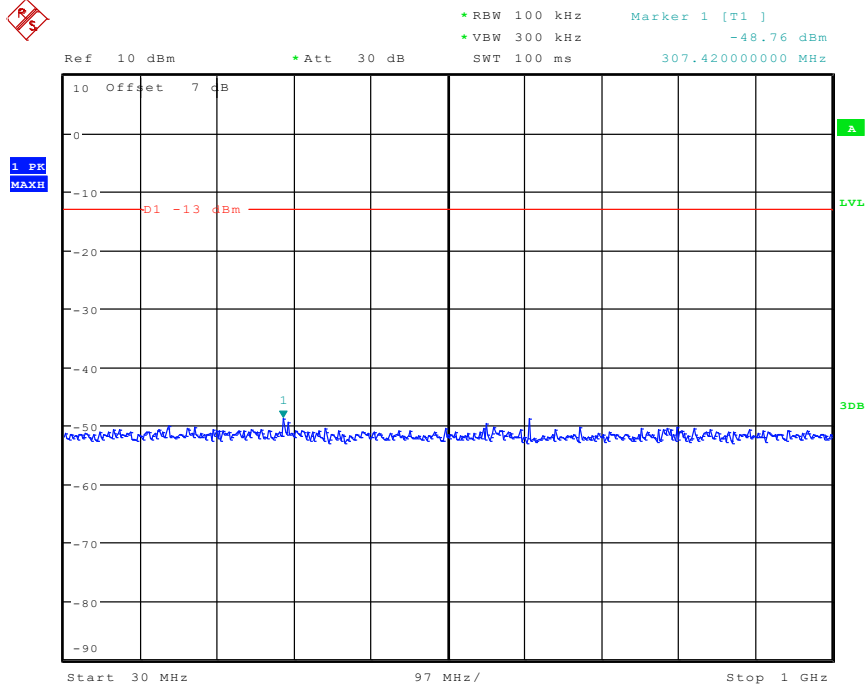

501 Band 4_3 MHz_Middle_QPSK_RB1#0_1(30MHz-1GHz)

Date: 24.APR.2024 16:14:34