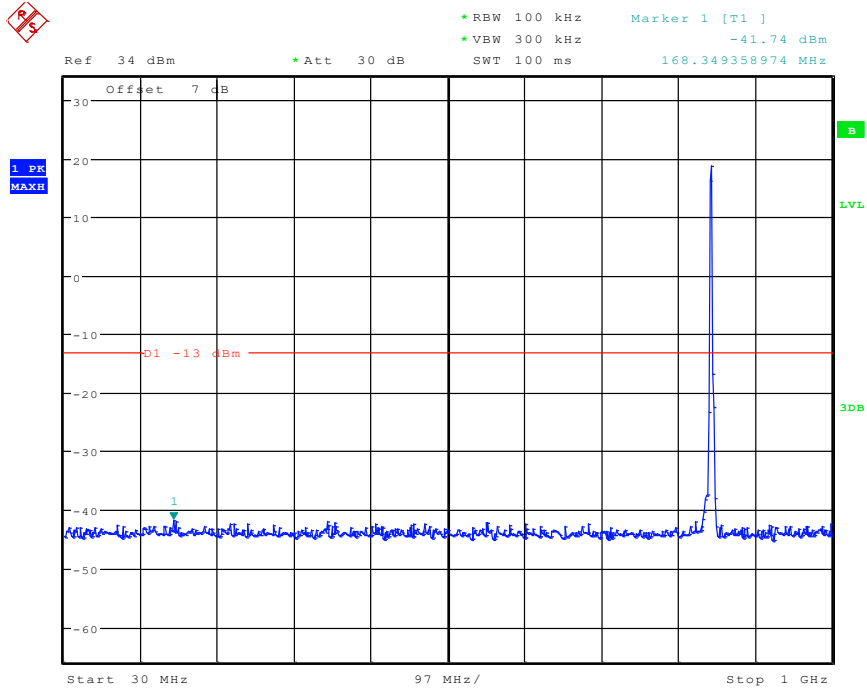

2401 Band 5_3 MHz_High_QPSK(30MHz-1GHz)

Date: 28.APR.2024 09:27:16