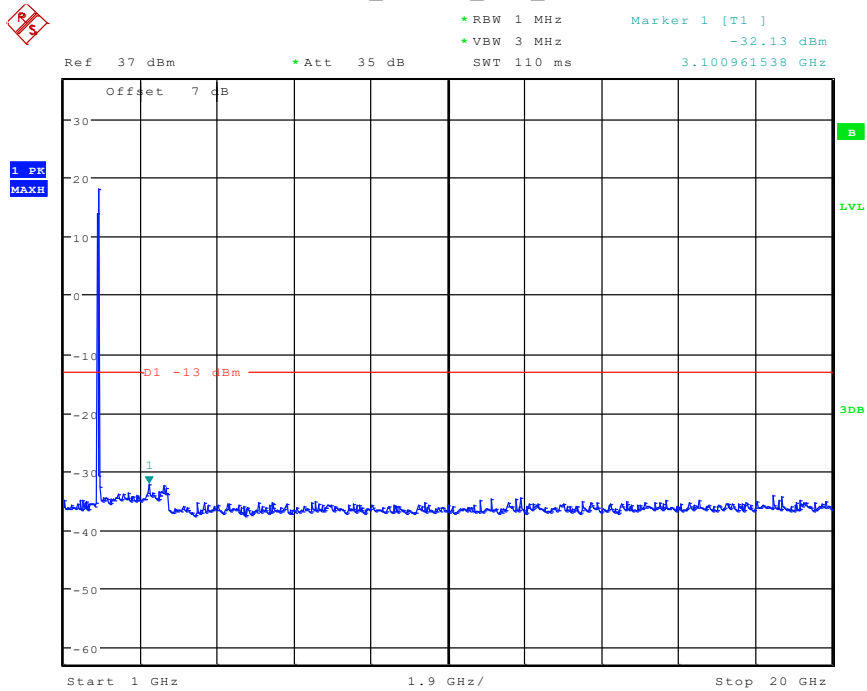

1302 Band 2_15 MHz_Low_QPSK(1GHz-20GHz)

Date: 28.APR.2024 09:39:45