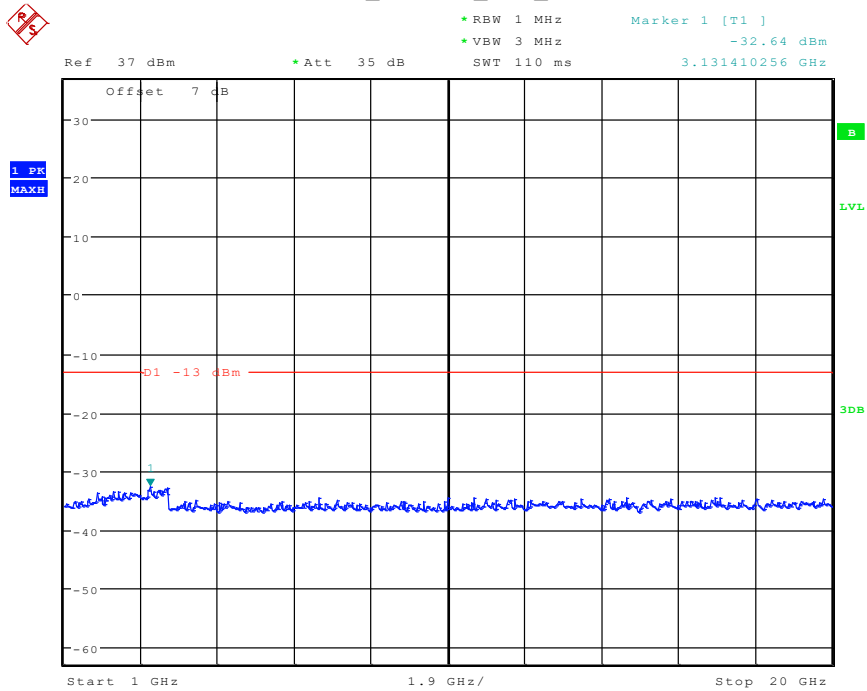

Date: 26.APR.2024 17:39:45

1802 Band 2_20 MHz_High_QPSK(1GHz-20GHz)

Date: 28.APR.2024 09:42:39

1901 Band 5_1.4 MHz_Low_QPSK(30MHz-1GHz)

Date: 26.APR.2024 17:44:43

1902 Band 5_1.4 MHz_Low_QPSK(1GHz-20GHz)

Date: 28.APR.2024 09:44:36