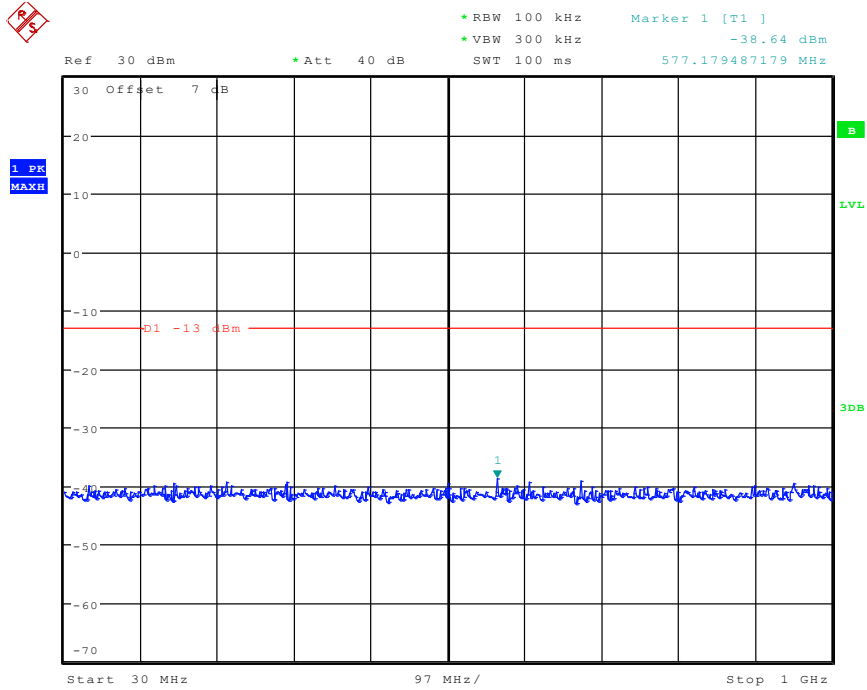

101 Band 2_RMC_Low Channel(30MHz-1GHz)

Date: 30.APR.2024 13:48:46

102 Band 2_RMC_Low Channel(1GHz-20GHz)

Date: 30.APR.2024 13:46:22

201 Band 2_RMC_Middle Channel(30MHz-1GHz)

Date: 30.APR.2024 13:48:24

202 Band 2_RMC_Middle Channel(1GHz-20GHz)