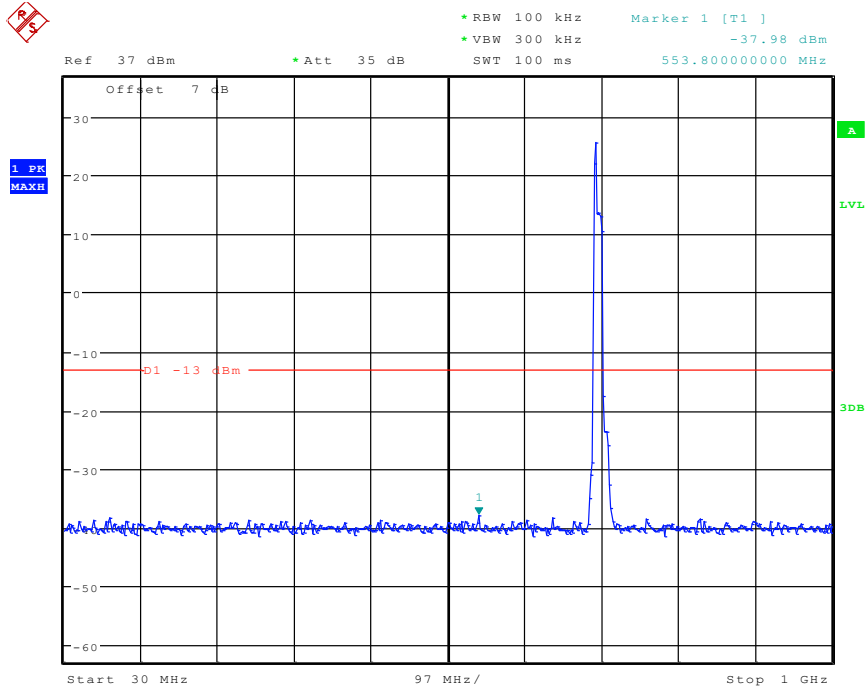

Date: 24.APR.2024 17:12:46

2701 Band 12_5 MHz_High_QPSK_RB1#0_1(30MHz-1GHz)

Date: 24.APR.2024 17:26:15

2702 Band 12_5 MHz_High_QPSK_RB1#0_2(1GHz-10GHz)

Date: 24.APR.2024 17:13:20

2801 Band 12_10 MHz_Low_QPSK_RB1#0_1(30MHz-1GHz)