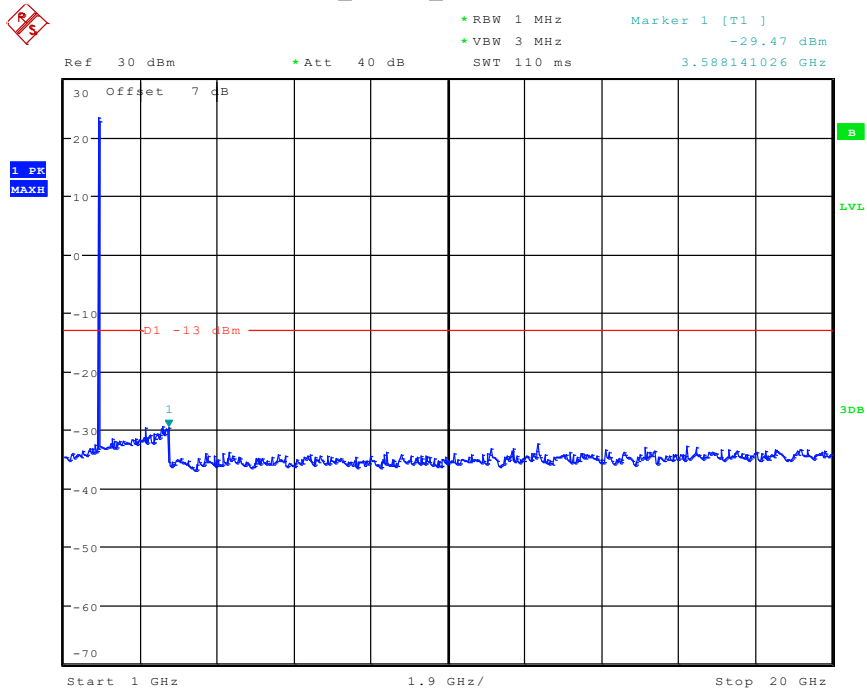

802 Band 2_HSUPA_Middle Channel(1GHz-20GHz)

Date: 30.APR.2024 13:51:44