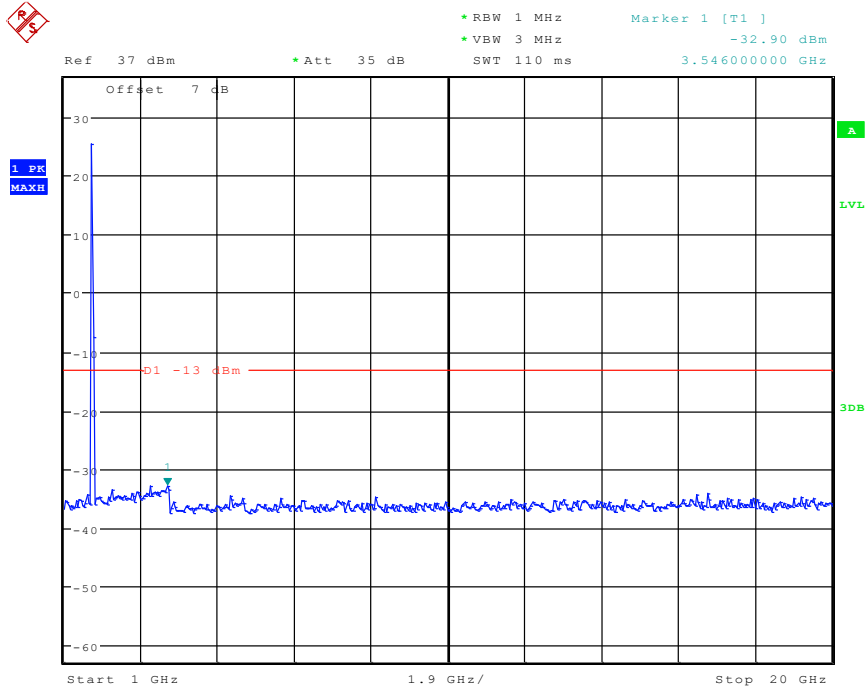

1302 Band 4_15 MHz_Low_QPSK_RB1#0_2(1GHz-20GHz)

Date: 24.APR.2024 16:23:30