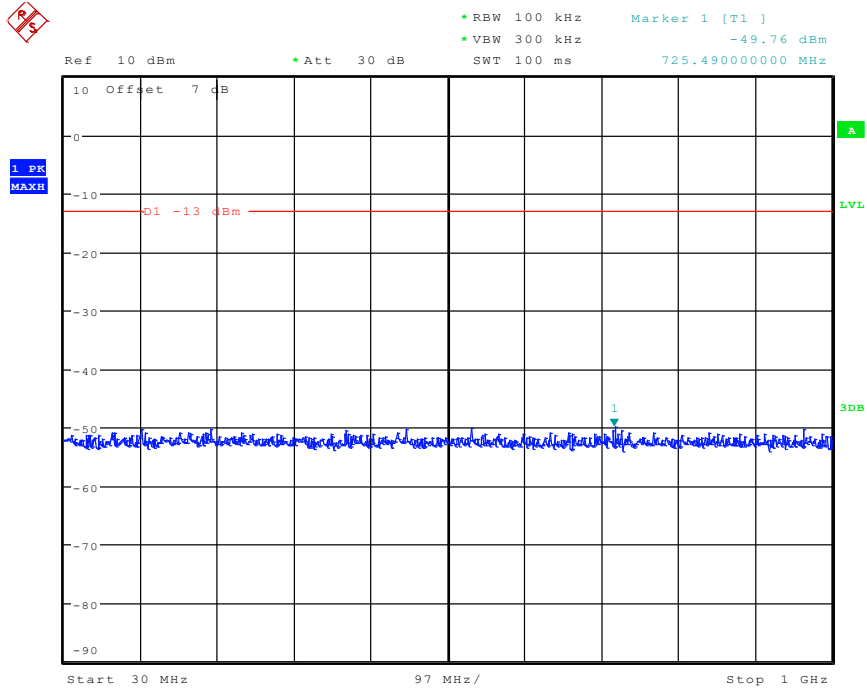

1501 Band 2_15 MHz_High_QPSK(30MHz-1GHz)

Date: 26.APR.2024 17:41:06

1502 Band 2_15 MHz_High_QPSK(1GHz-20GHz)

Date: 28.APR.2024 09:40:55

1601 Band 2_20 MHz_Low_QPSK(30MHz-1GHz)

Date: 26.APR.2024 17:38:50

1602 Band 2_20 MHz_Low_QPSK(1GHz-20GHz)