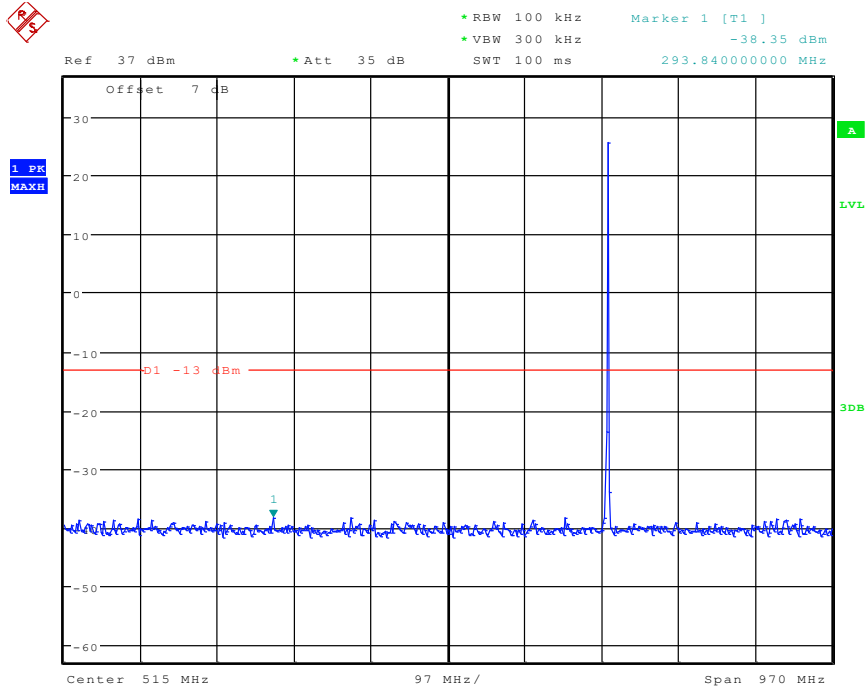

2101 Band 12_1.4 MHz_High_QPSK_RB1#0_1(30MHz-1GHz)

Date: 24.APR.2024 16:44:27