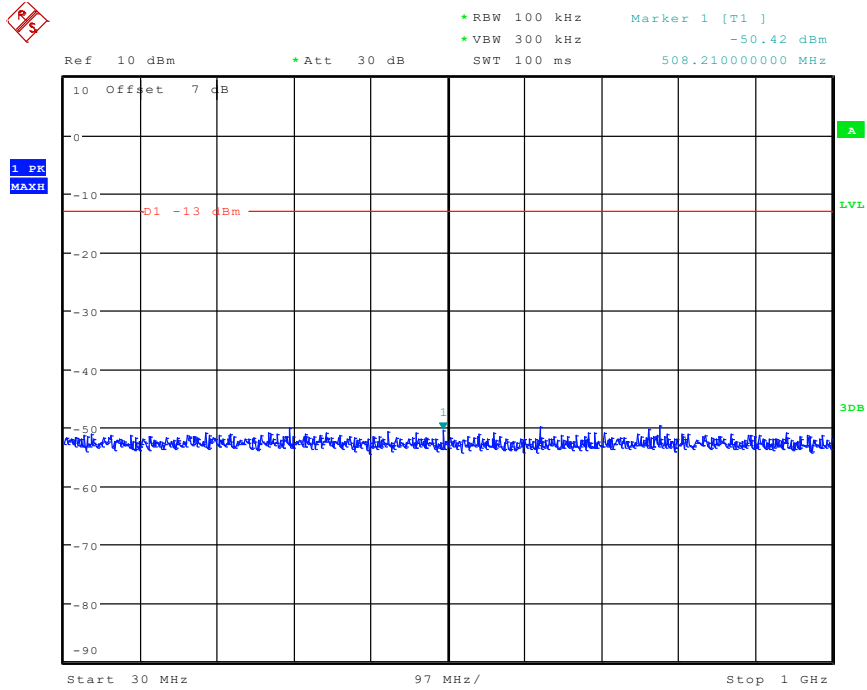

Date: 28.APR.2024 09:35:35

501 Band 2_3 MHz_Middle_QPSK(30MHz-1GHz)

Date: 26.APR.2024 17:27:23

502 Band 2_3 MHz_Middle_QPSK(1GHz-20GHz)

Date: 28.APR.2024 09:36:06

601 Band 2_3 MHz_High_QPSK(30MHz-1GHz)

Date: 26.APR.2024 17:27:46