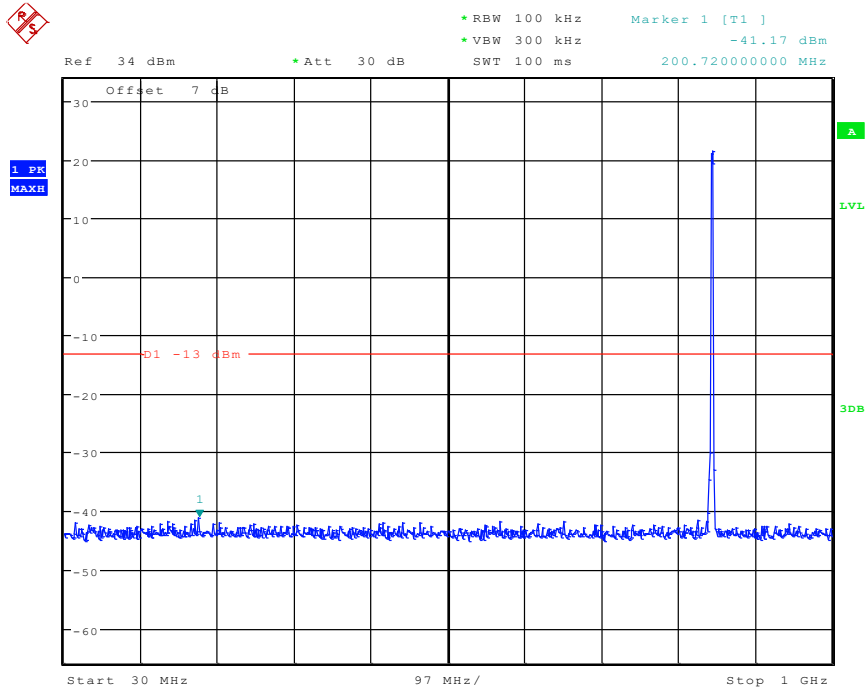

2001 Band 5_1.4 MHz_Middle_QPSK(30MHz-1GHz)

Date: 26.APR.2024 17:45:39

2002 Band 5_1.4 MHz_Middle_QPSK(1GHz-20GHz)

Date: 28.APR.2024 09:45:01

2101 Band 5_1.4 MHz_High_QPSK(30MHz-1GHz)

Date: 26.APR.2024 17:46:17