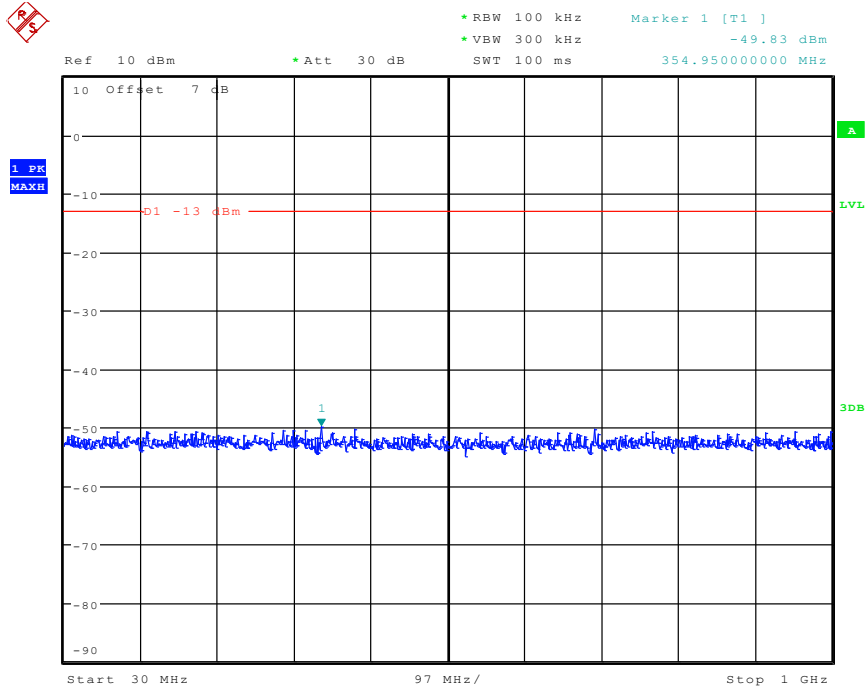

901 Band 2_5 MHz_High_QPSK(30MHz-1GHz)

Date: 26.APR.2024 17:30:10