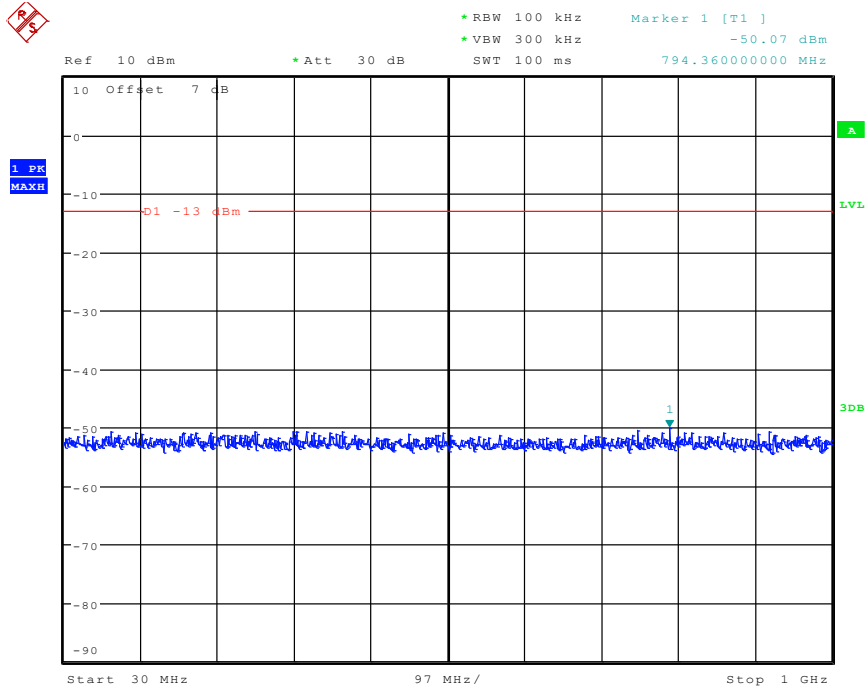

602 Band 2_3 MHz_High_QPSK(1GHz-20GHz)

Date: 28.APR.2024 09:36:30

701 Band 2_5 MHz_Low_QPSK(30MHz-1GHz)

Date: 26.APR.2024 17:29:30

702 Band 2_5 MHz_Low_QPSK(1GHz-20GHz)

Date: 28.APR.2024 09:37:01

801 Band 2_5 MHz_Middle_QPSK(30MHz-1GHz)