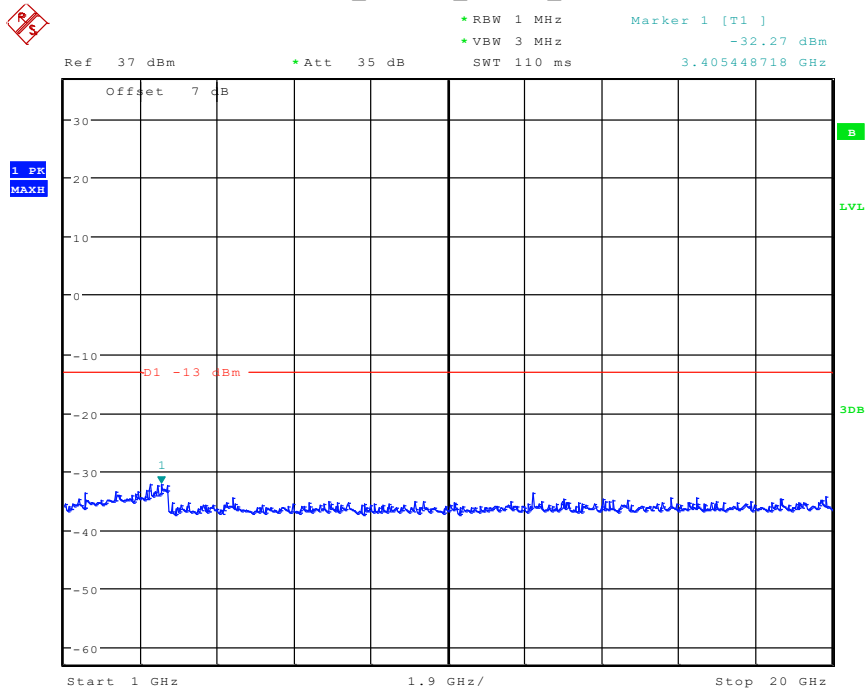

2802 Band 5_10 MHz_Low_QPSK(1GHz-20GHz)

Date: 28.APR.2024 09:49:01

2901 Band 5_10 MHz_Middle_QPSK(30MHz-1GHz)

Date: 28.APR.2024 09:30:42

2902 Band 5_10 MHz_Middle_QPSK(1GHz-20GHz)

Date: 28.APR.2024 09:49:20