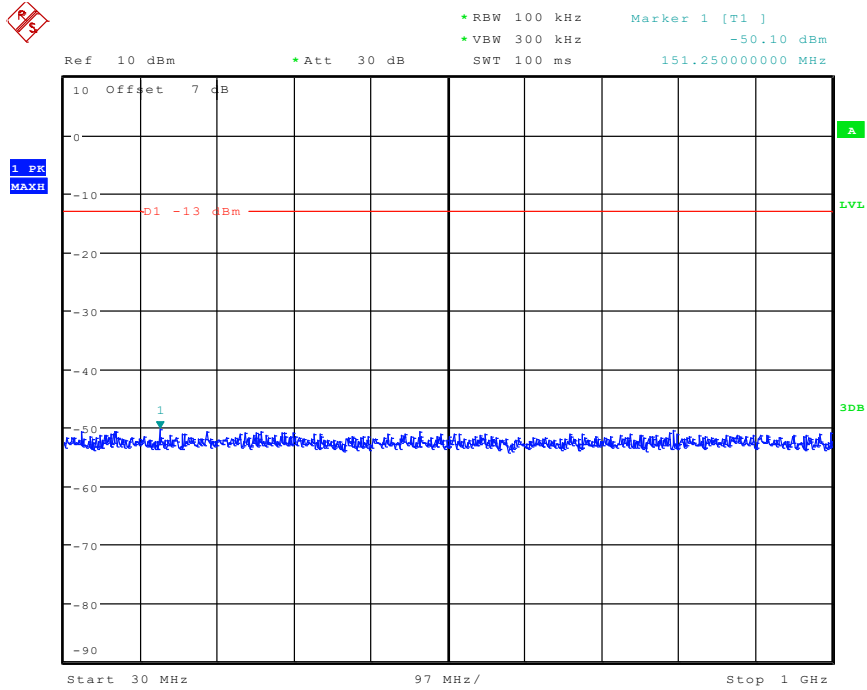

501 Band 2_3 MHz_Middle_QPSK(30MHz-1GHz)

Date: 26.APR.2024 17:27:23