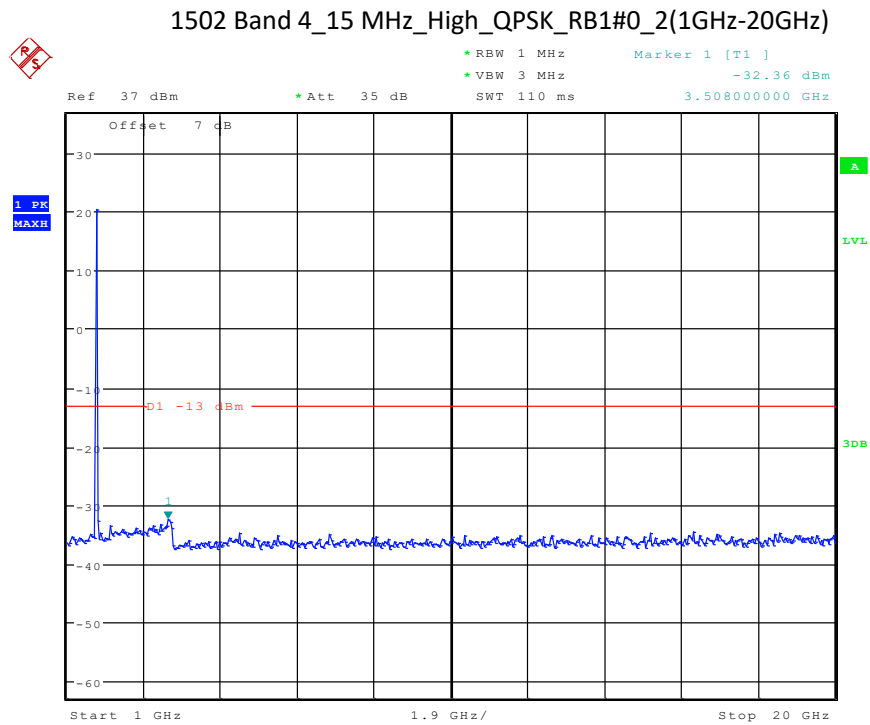

Date: 24.APR.2024 16:25:45