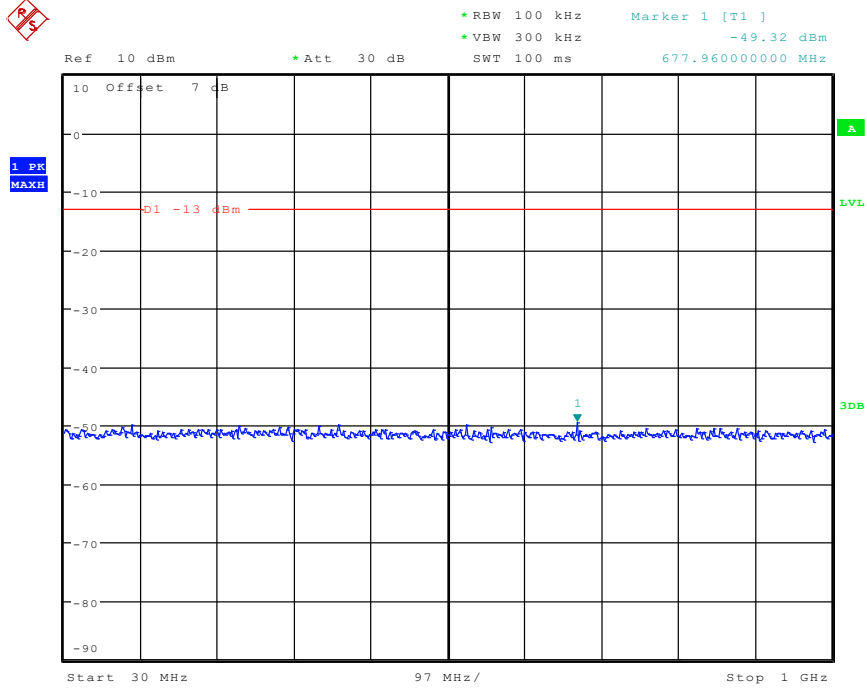

Date: 24.APR.2024 16:24:44

Date: 24.APR.2024 16:25:34

Date: 24.APR.2024 16:25:45

1601 Band 4_20 MHz_Low_QPSK_RB1#0_1(30MHz-1GHz)

Date: 24.APR.2024 16:28:09

1602 Band 4_20 MHz_Low_QPSK_RB1#0_2(1GHz-20GHz)

Date: 24.APR.2024 16:28:20