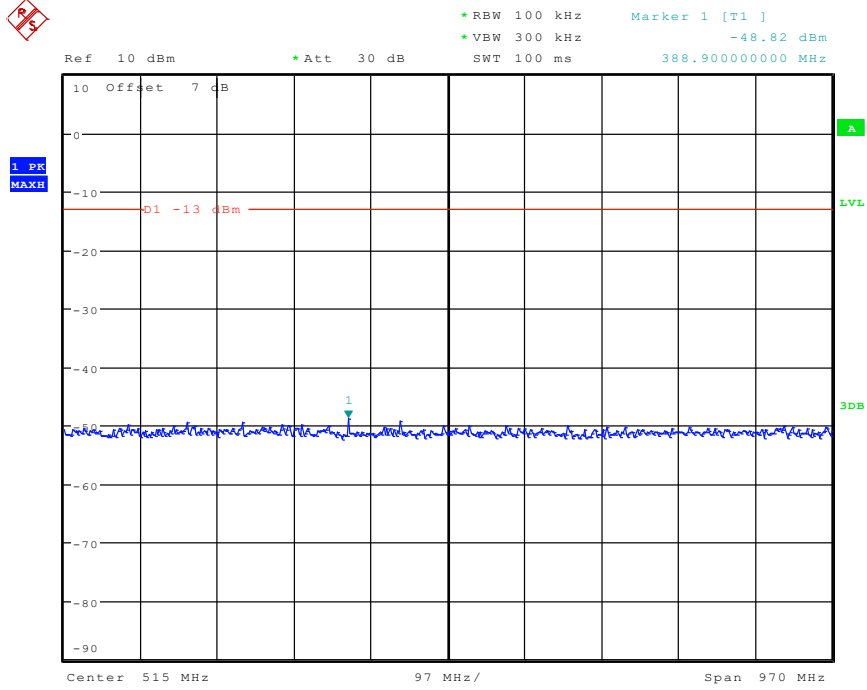

1001 Band 4_10 MHz_Low_QPSK_RB1#0_1(30MHz-1GHz)

Date: 24.APR.2024 16:19:30

1002 Band 4_10 MHz_Low_QPSK_RB1#0_2(1GHz-20GHz)

Date: 24.APR.2024 16:19:41

Date: 24.APR.2024 16:20:40

Date: 24.APR.2024 16:20:50

1301 Band 4_15 MHz_Low_QPSK_RB1#0_1(30MHz-1GHz)