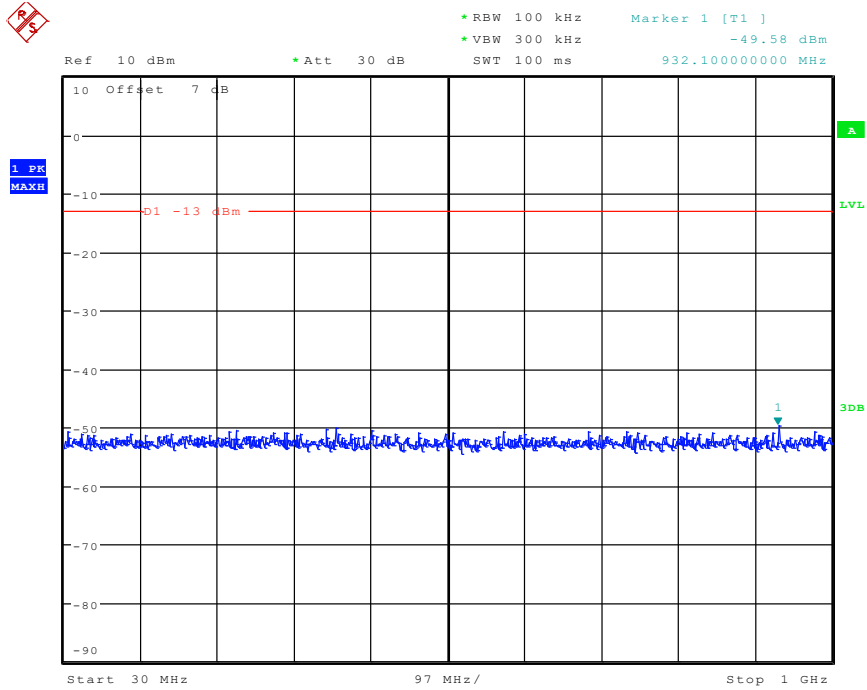

1401 Band 2_15 MHz_Middle_QPSK(30MHz-1GHz)

Date: 26.APR.2024 17:40:32