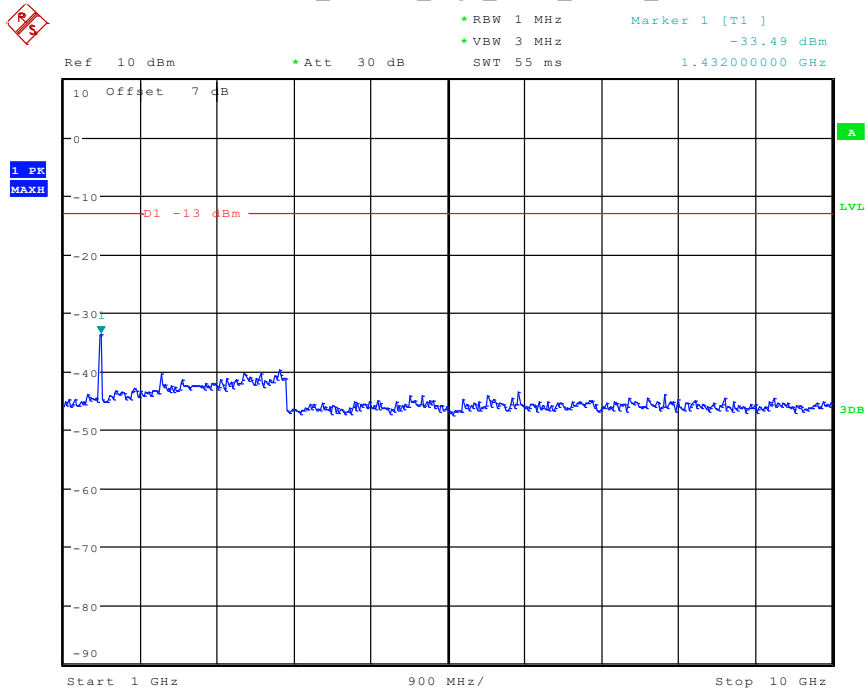

3002 Band 12_10 MHz_High_QPSK_RB1#0_2(1GHz-10GHz)

Date: 24.APR.2024 16:59:19