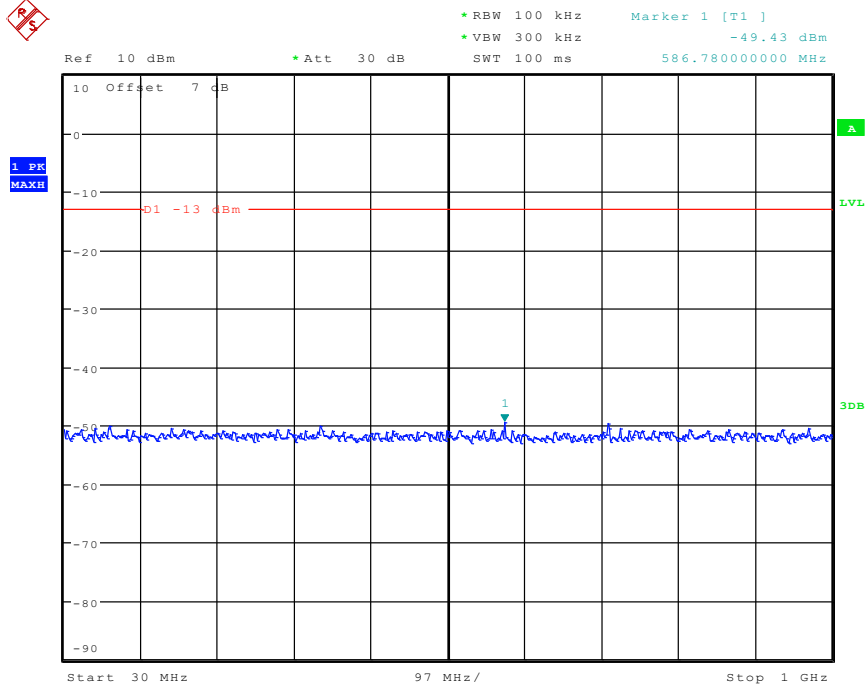

601 Band 4_3 MHz_High_QPSK_RB1#0_1(30MHz-1GHz)

Date: 24.APR.2024 16:15:06