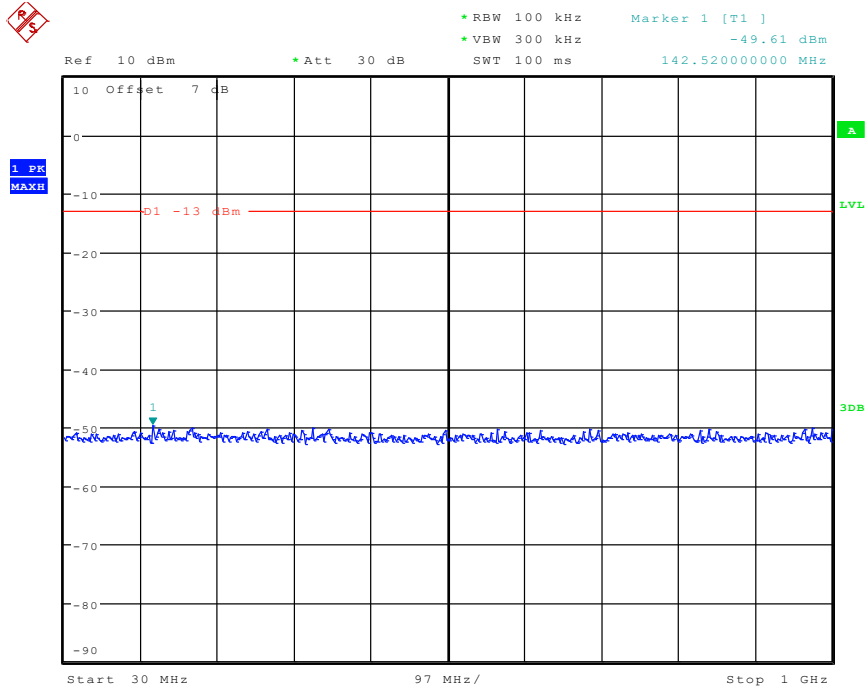

901 Band 4_5 MHz_High_QPSK_RB1#0_1(30MHz-1GHz)

Date: 24.APR.2024 16:17:46