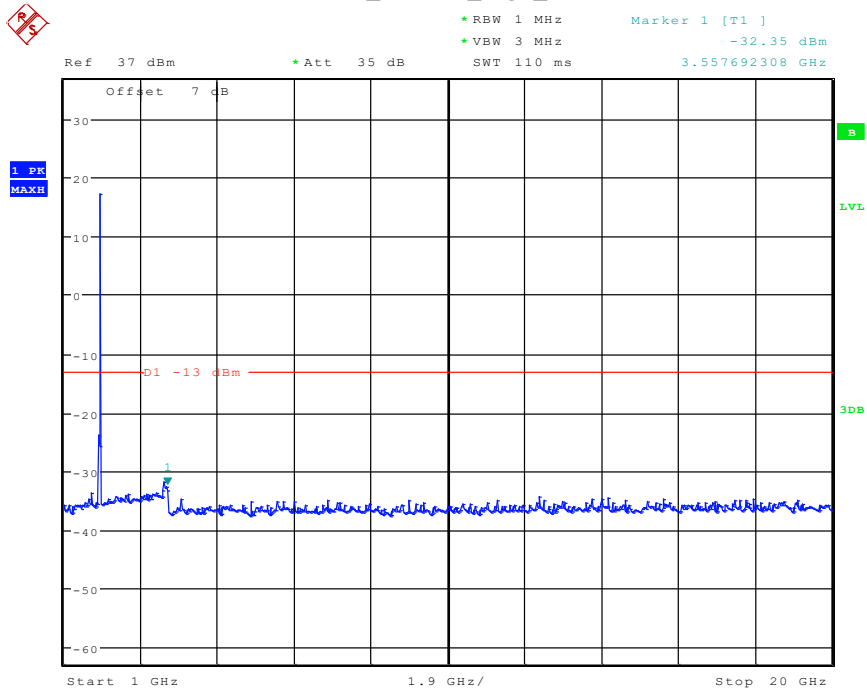

1802 Band 2_20 MHz_High_QPSK(1GHz-20GHz)

Date: 28.APR.2024 09:42:39