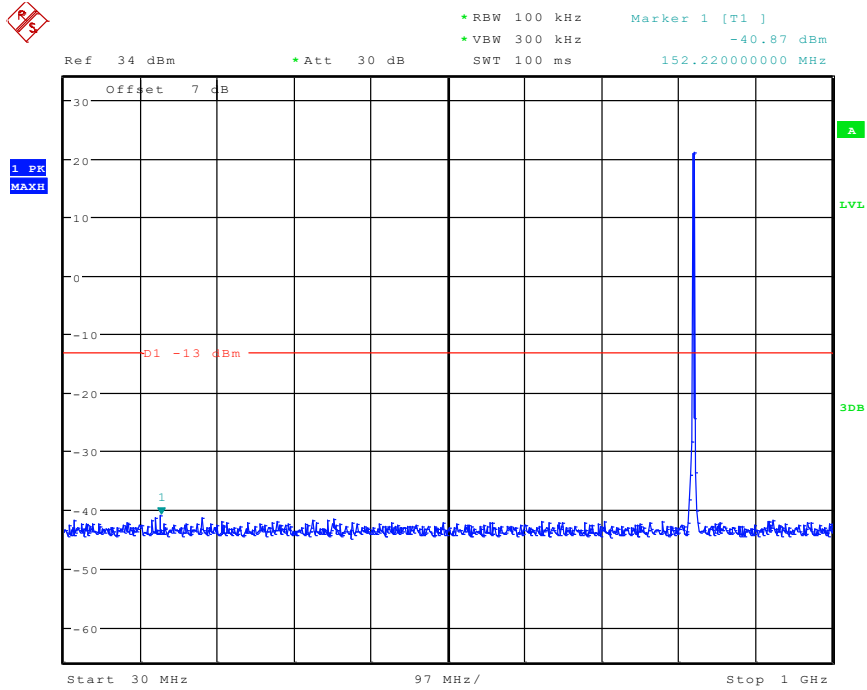

1901 Band 5_1.4 MHz_Low_QPSK(30MHz-1GHz)

Date: 26.APR.2024 17:44:43