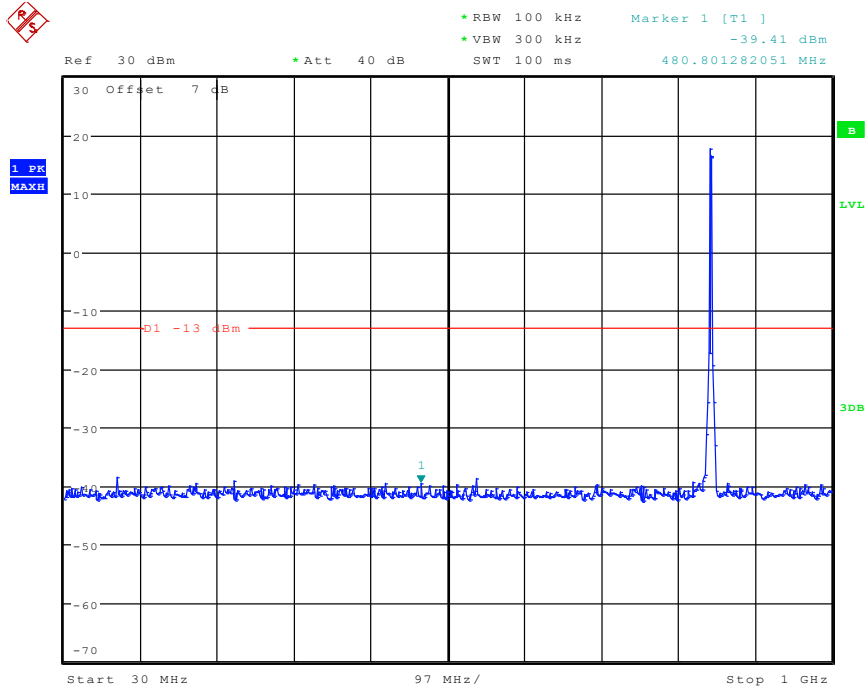

1801 Band 5_HSUPA_High Channel(30MHz-1GHz)

Date: 30.APR.2024 14:04:32