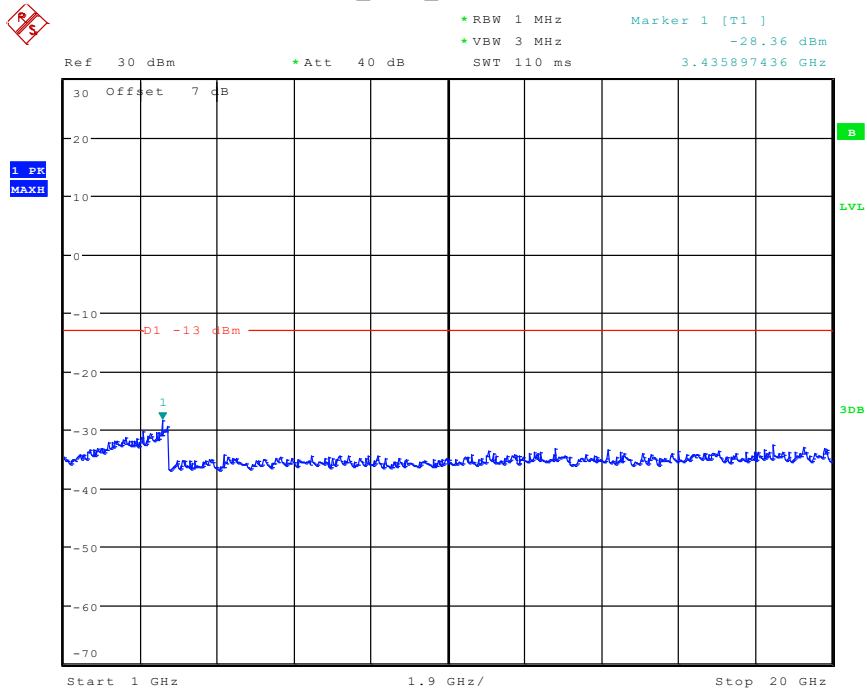

1001 Band 5_RMC_Low Channel(30MHz-1GHz)

Date: 30.APR.2024 13:58:55

1002 Band 5_RMC_Low Channel(1GHz-20GHz)

Date: 30.APR.2024 13:55:07

1101 Band 5_RMC_Middle Channel(30MHz-1GHz)

Date: 30.APR.2024 13:58:17

1102 Band 5_RMC_Middle Channel(1GHz-20GHz)