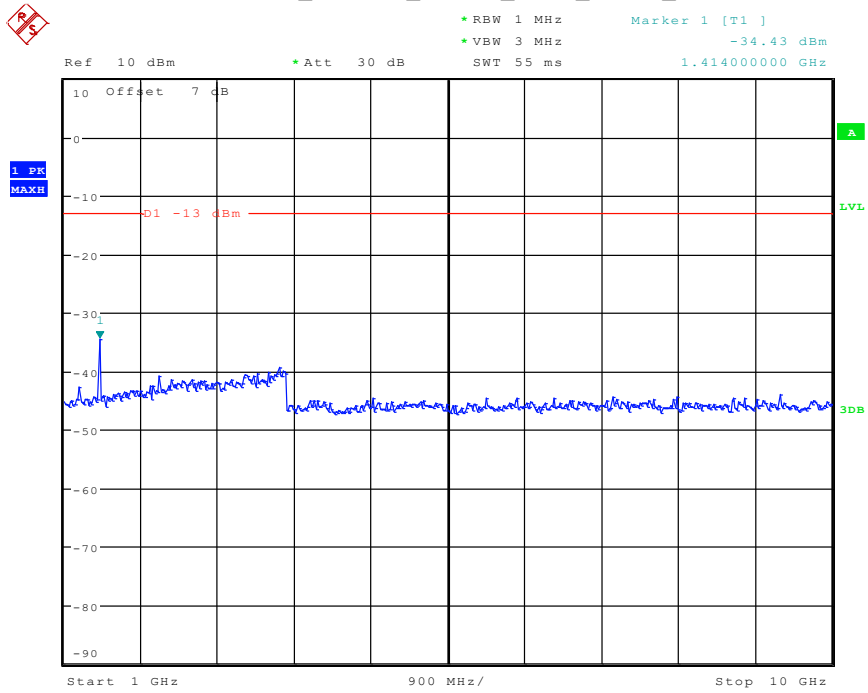

2002 Band 12_1.4 MHz_Middle_QPSK_RB1#0_2(1GHz-10GHz)

Date: 24.APR.2024 16:43:56