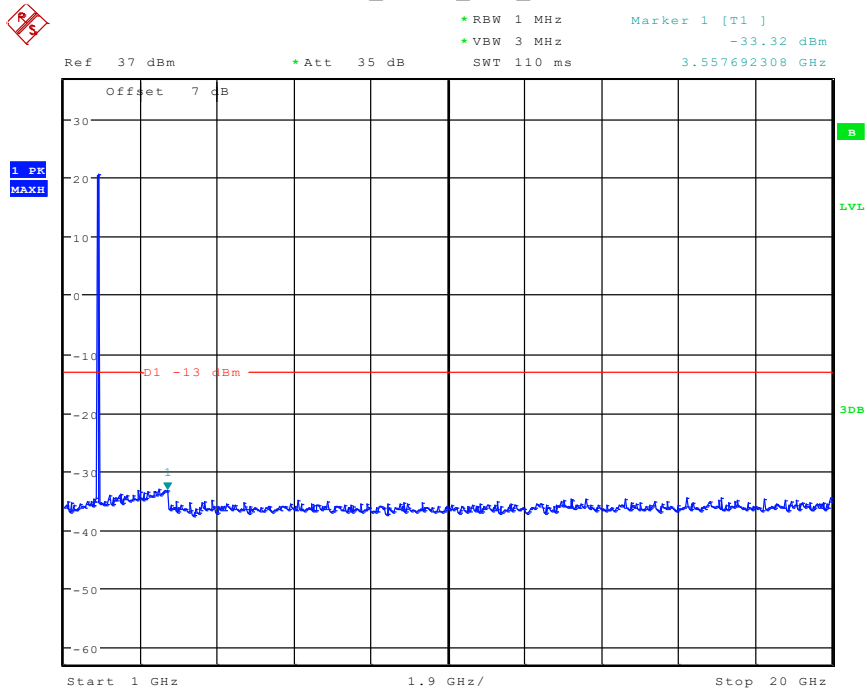

602 Band 2_3 MHz_High_QPSK(1GHz-20GHz)

Date: 28.APR.2024 09:36:30

701 Band 2_5 MHz_Low_QPSK(30MHz-1GHz)

Date: 26.APR.2024 17:29:30

702 Band 2_5 MHz_Low_QPSK(1GHz-20GHz)

Date: 28.APR.2024 09:37:01

801 Band 2_5 MHz_Middle_QPSK(30MHz-1GHz)