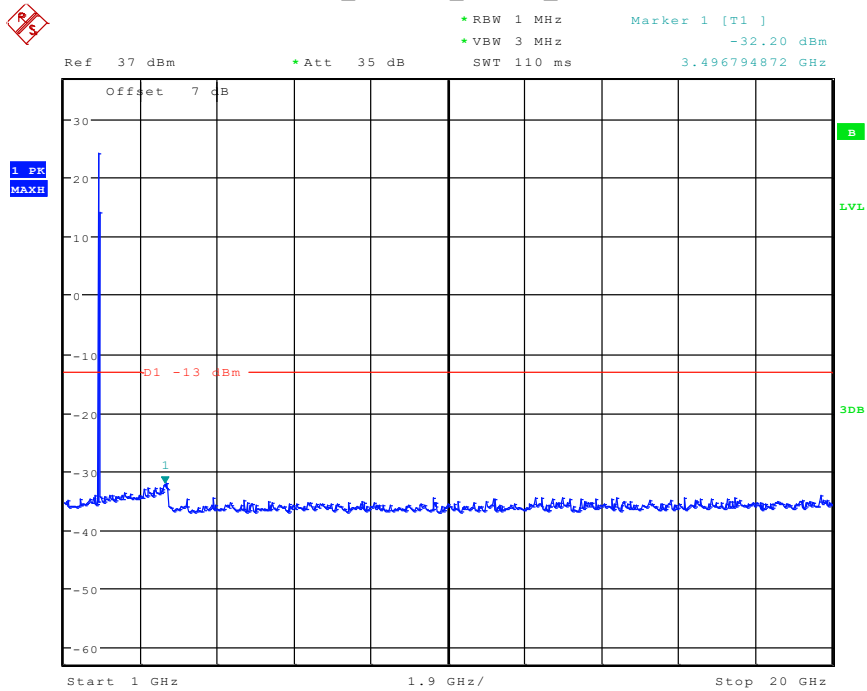

102 Band 2_1.4 MHz_Low_QPSK(1GHz-20GHz)

Date: 28.APR.2024 09:33:34

201 Band 2_1.4 MHz_Middle_QPSK(30MHz-1GHz)

Date: 26.APR.2024 17:23:34

202 Band 2_1.4 MHz_Middle_QPSK(1GHz-20GHz)

Date: 28.APR.2024 09:34:12