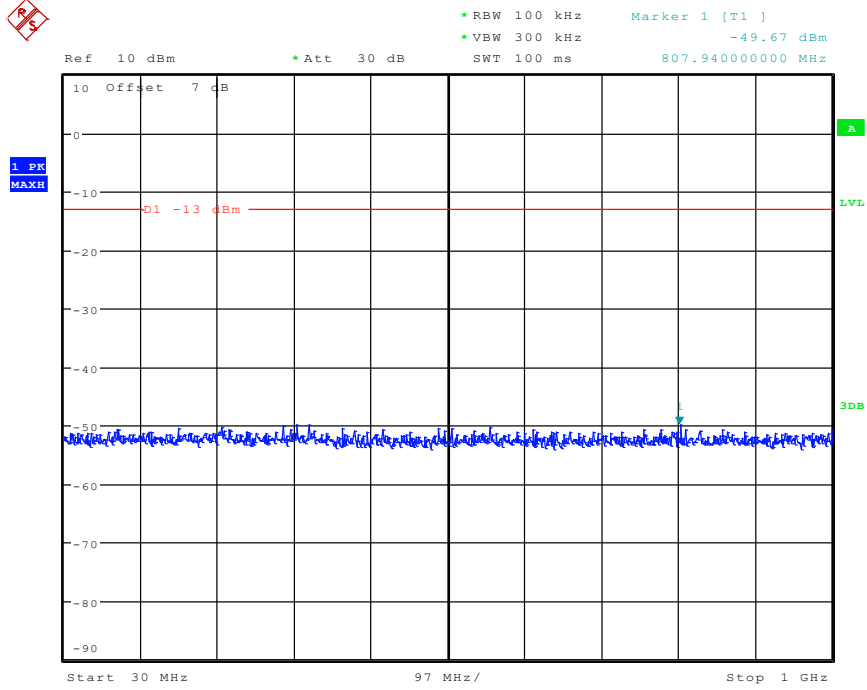

301 Band 2_1.4 MHz_High_QPSK(30MHz-1GHz)

Date: 26.APR.2024 17:24:20