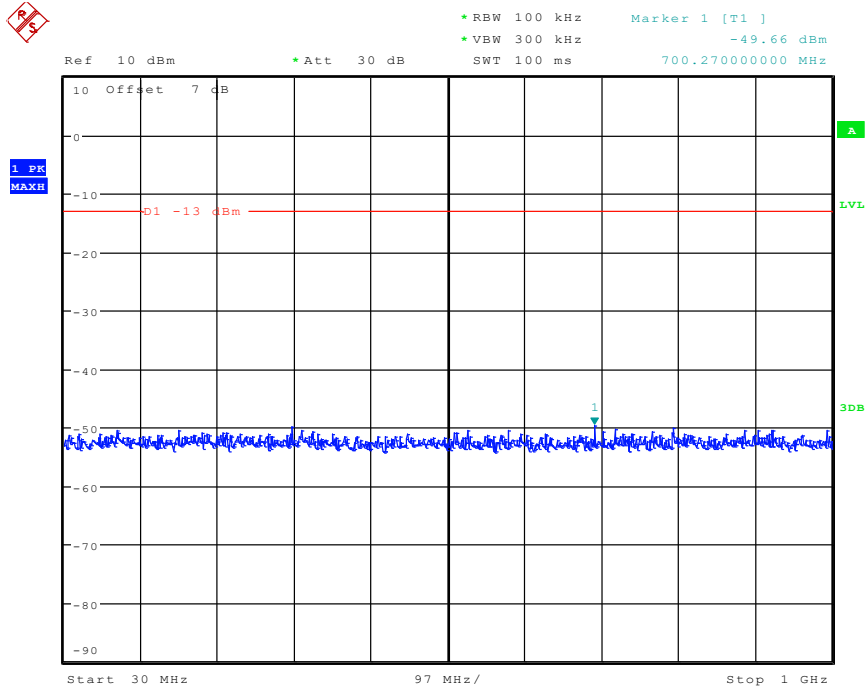

1201 Band 2_10 MHz_High_QPSK(30MHz-1GHz)

Date: 26.APR.2024 17:33:46