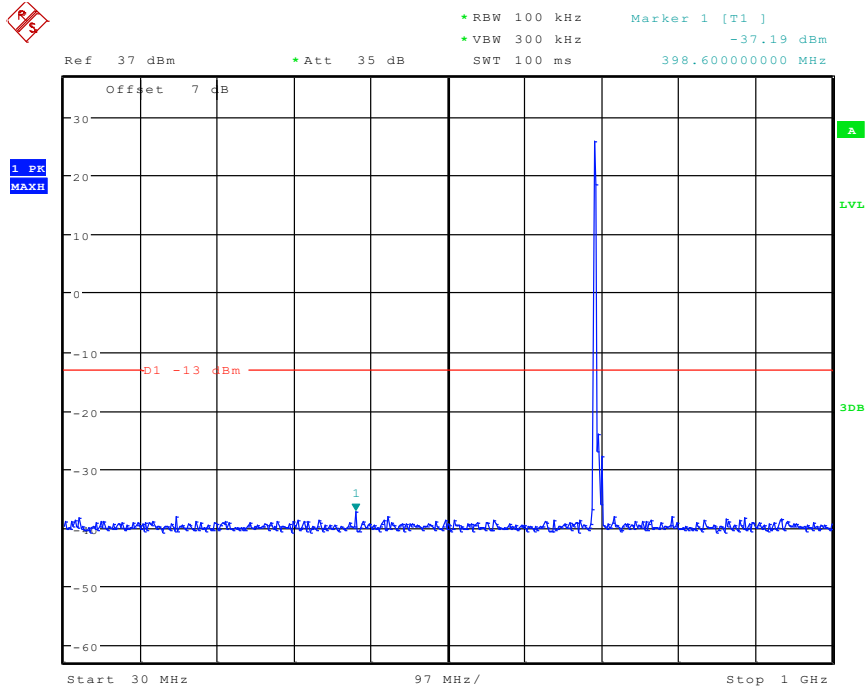

Date: 24.APR.2024 17:23:30

2302 Band 12_3 MHz_Middle_QPSK_RB1#0_2(1GHz-10GHz)

Date: 24.APR.2024 17:08:40

Date: 24.APR.2024 16:50:45

Date: 24.APR.2024 16:50:55

2501 Band 12_5 MHz_Low_QPSK_RB1#0_1(30MHz-1GHz)