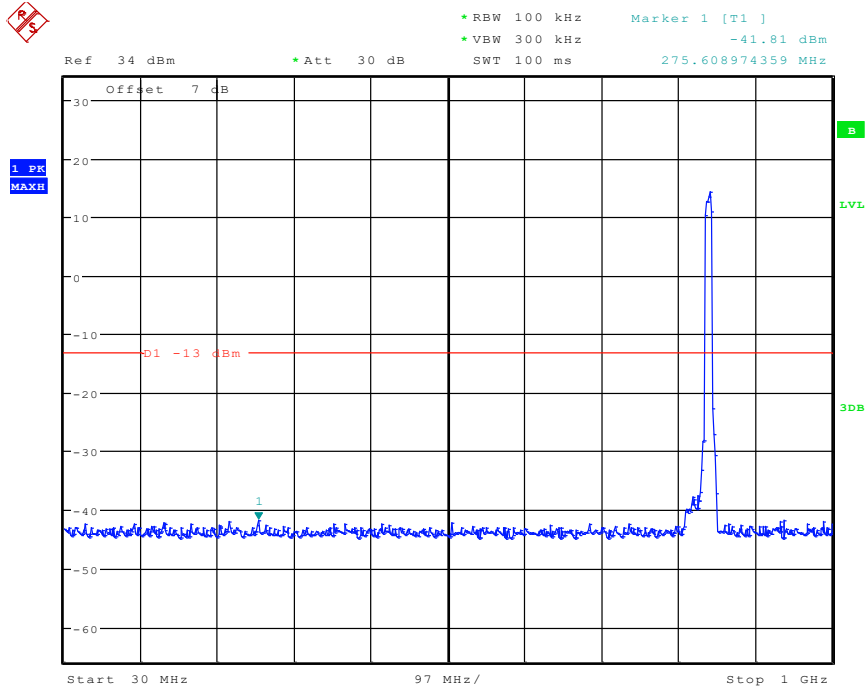

3001 Band 5_10 MHz_High_QPSK(30MHz-1GHz)

Date: 28.APR.2024 09:31:17