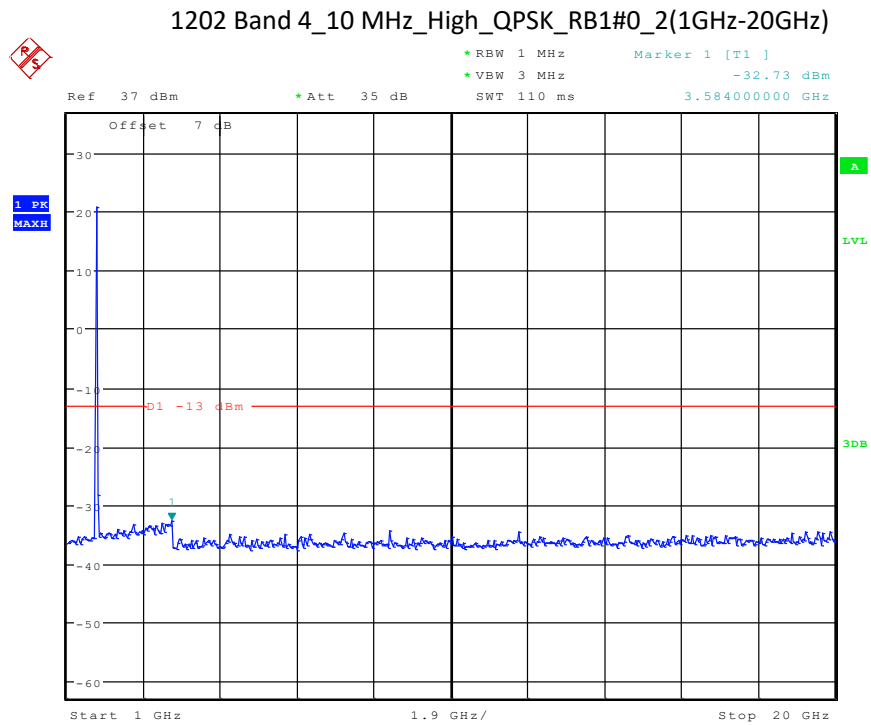

1001 Band 4_10 MHz_Low_QPSK_RB1#0_1(30MHz-1GHz)

Date: 24.APR.2024 16:19:30

1002 Band 4_10 MHz_Low_QPSK_RB1#0_2(1GHz-20GHz)

Date: 24.APR.2024 16:19:41

Date: 24.APR.2024 16:20:40

Date: 24.APR.2024 16:20:50

1301 Band 4_15 MHz_Low_QPSK_RB1#0_1(30MHz-1GHz)