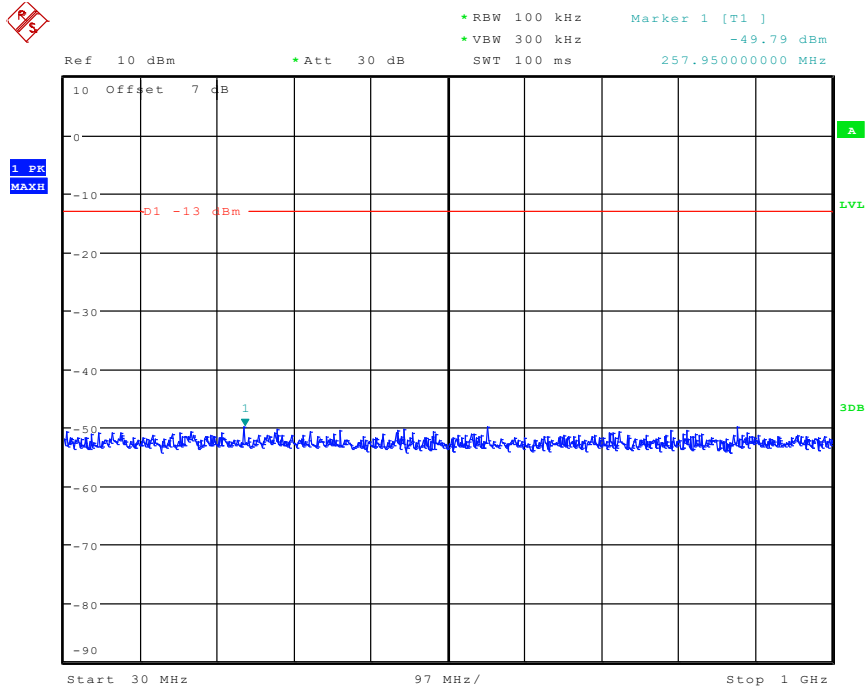

1001 Band 2_10 MHz_Low_QPSK(30MHz-1GHz)

Date: 26.APR.2024 17:31:35