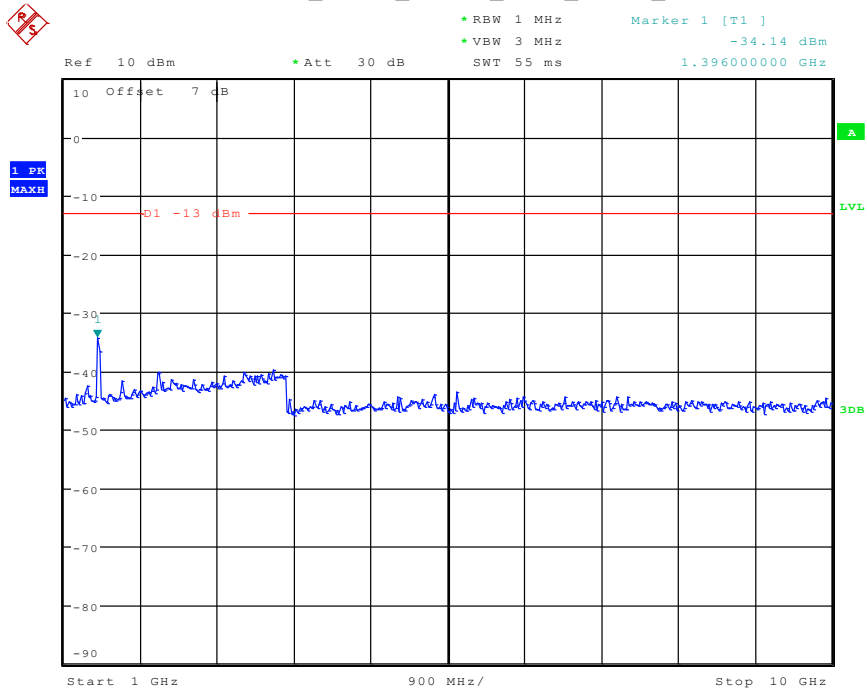

2302 Band 12_3 MHz_Middle_QPSK_RB1#0_2(1GHz-10GHz)

Date: 24.APR.2024 17:08:40