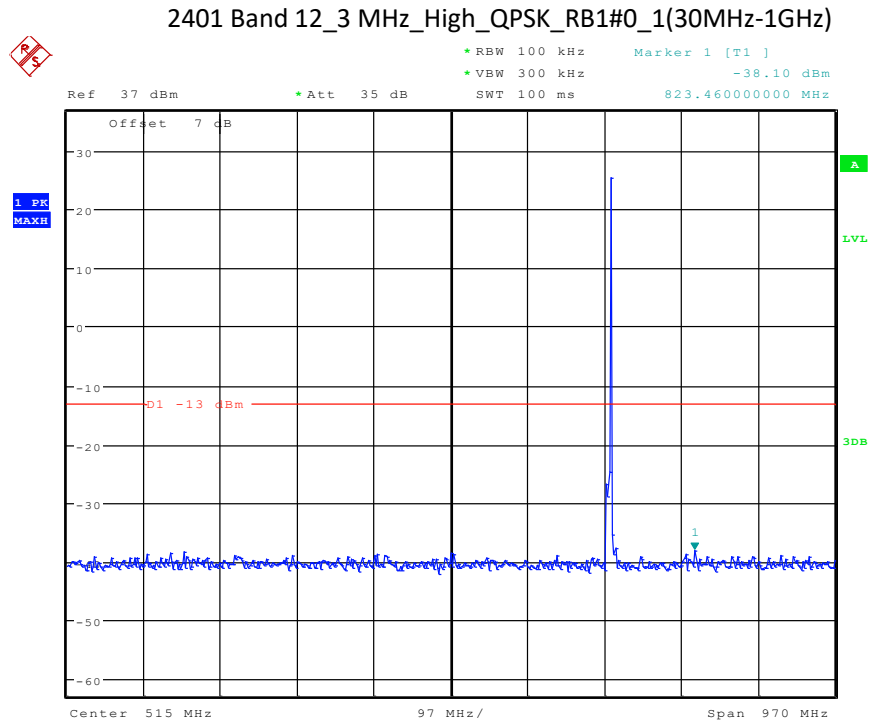

Date: 24.APR.2024 16:50:45