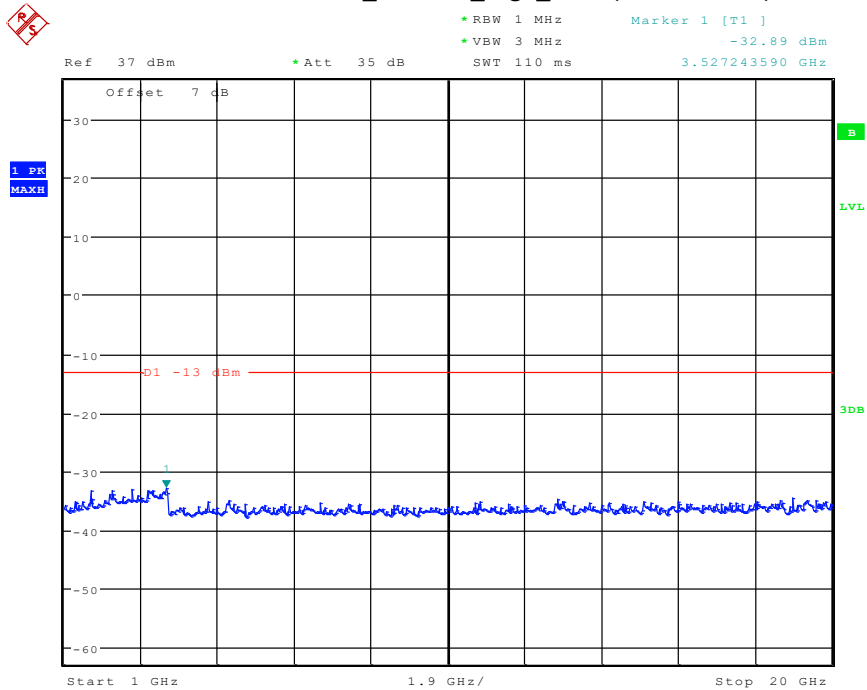

2102 Band 5_1.4 MHz_High_QPSK(1GHz-20GHz)

Date: 28.APR.2024 09:45:28