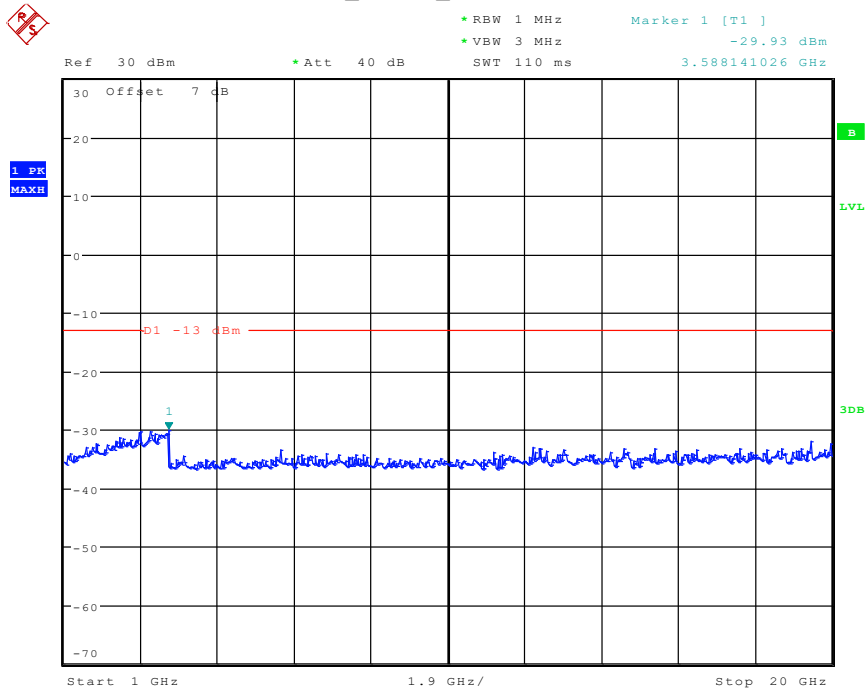

1602 Band 5_HSUPA_Low Channel(1GHz-20GHz)

Date: 30.APR.2024 14:03:06

1701 Band 5_HSUPA_Middle Channel(30MHz-1GHz)

Date: 30.APR.2024 14:04:58

1702 Band 5_HSUPA_Middle Channel(1GHz-20GHz)

Date: 30.APR.2024 14:03:27