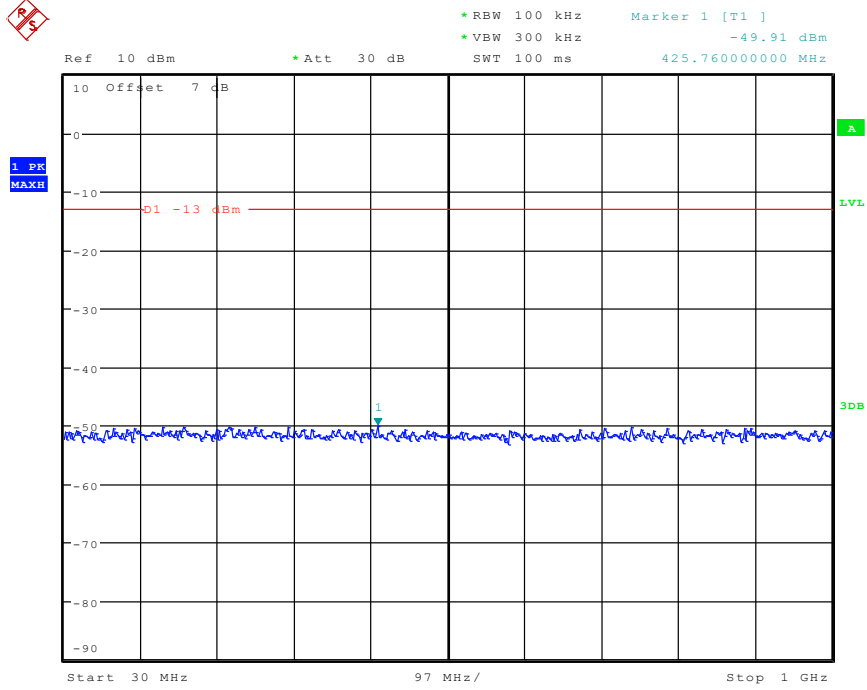

1001 Band 4_10 MHz_Low_QPSK_RB1#0_1(30MHz-1GHz)

Date: 24.APR.2024 16:19:30