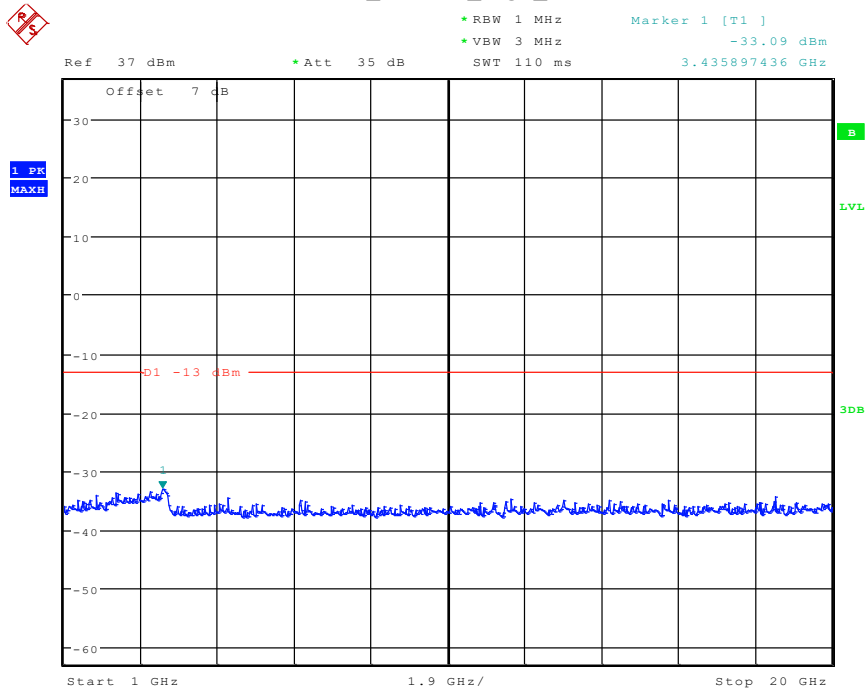

3002 Band 5_10 MHz_High_QPSK(1GHz-20GHz)

Date: 28.APR.2024 09:49:40