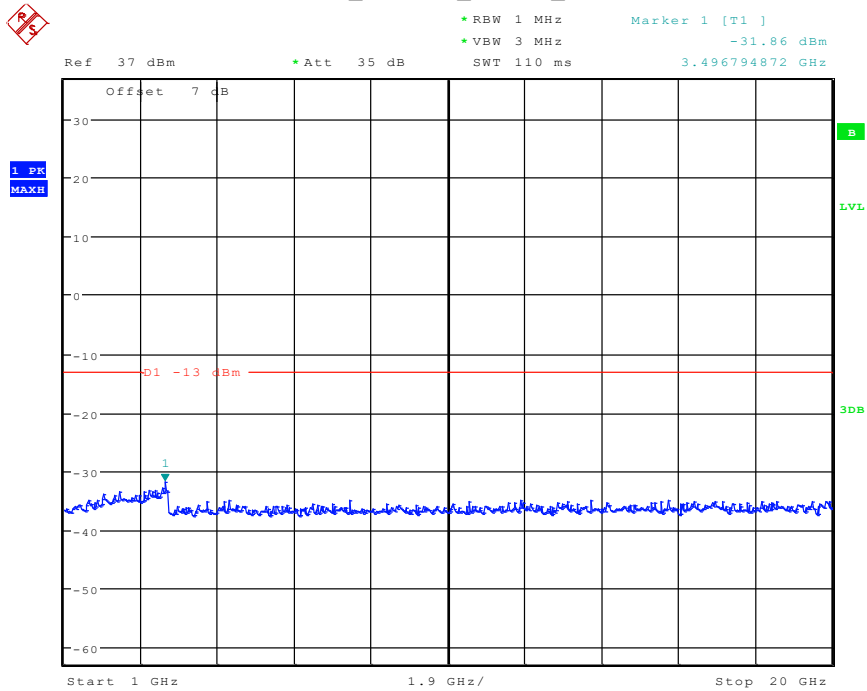

2002 Band 5_1.4 MHz_Middle_QPSK(1GHz-20GHz)

Date: 28.APR.2024 09:45:01