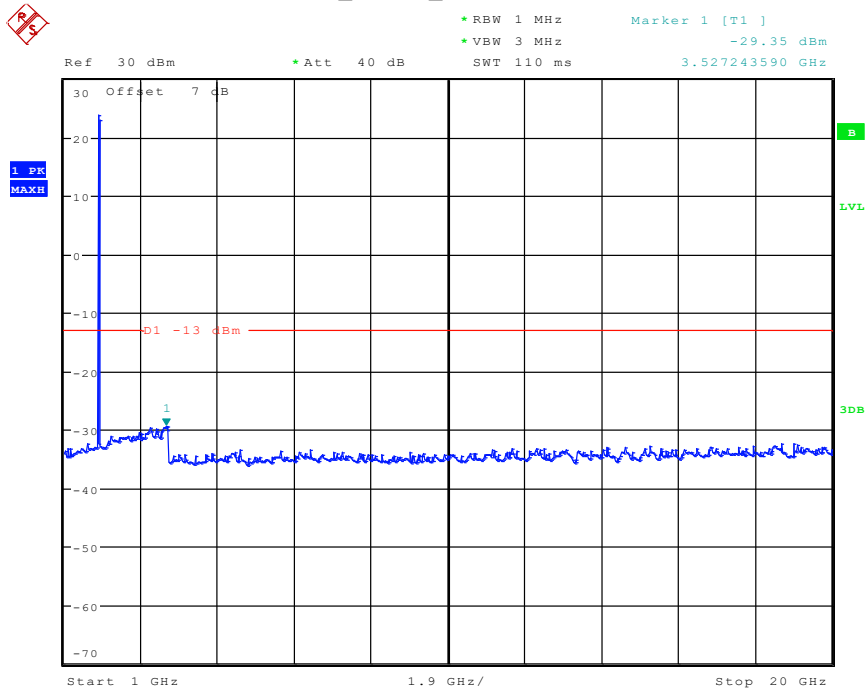

402 Band 2_HSDPA_Low Channel(1GHz-20GHz)

Date: 30.APR.2024 13:45:34

501 Band 2_HSDPA_Middle Channel(30MHz-1GHz)

Date: 30.APR.2024 13:41:33

502 Band 2_HSDPA_Middle Channel(1GHz-20GHz)

Date: 30.APR.2024 13:44:55