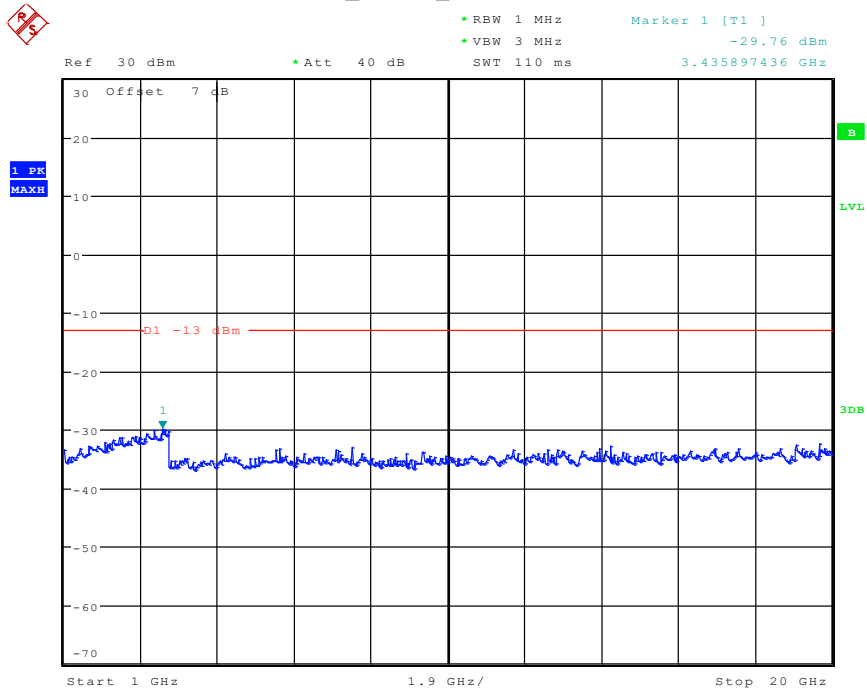

1302 Band 5_HSDPA_Low Channel(1GHz-20GHz)

Date: 30.APR.2024 14:02:17

1401 Band 5_HSDPA_Middle Channel(30MHz-1GHz)

Date: 30.APR.2024 14:00:20

1402 Band 5_HSDPA_Middle Channel(1GHz-20GHz)

Date: 30.APR.2024 14:01:58