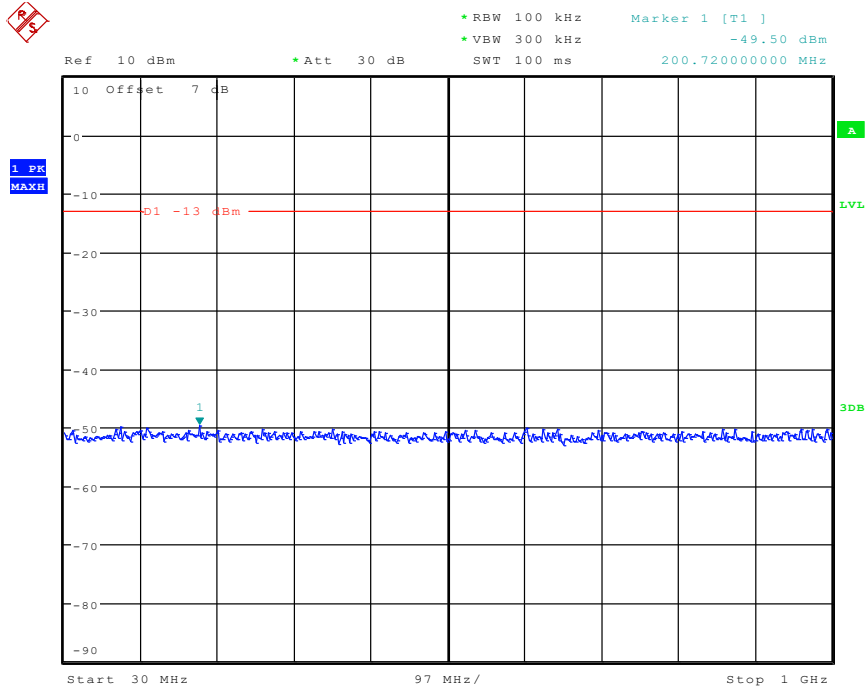

301 Band 4_1.4 MHz_High_QPSK_RB1#0_1(30MHz-1GHz)

Date: 24.APR.2024 16:11:47