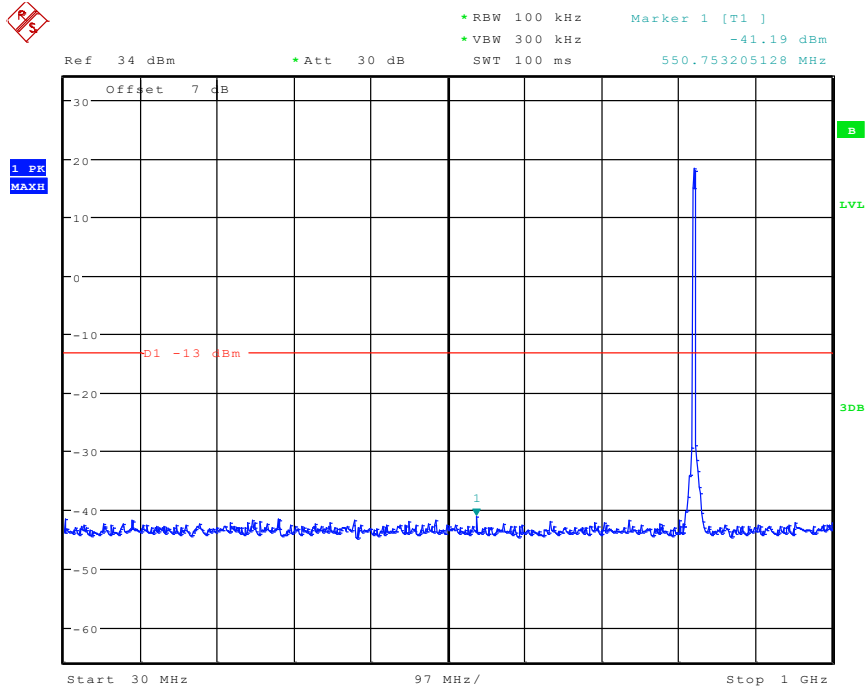

2201 Band 5_3 MHz_Low_QPSK(30MHz-1GHz)

Date: 28.APR.2024 09:22:00