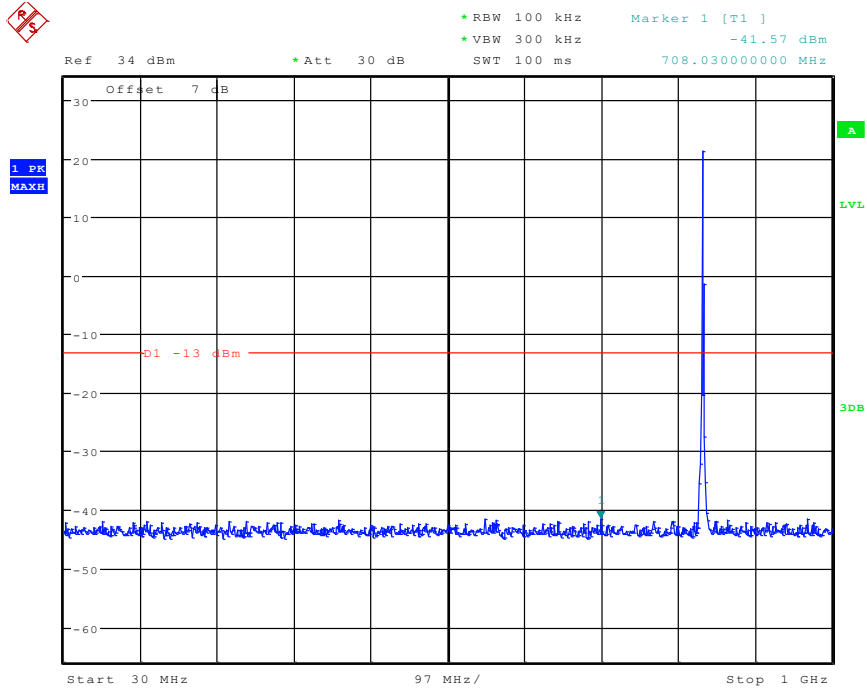

2001 Band 5_1.4 MHz_Middle_QPSK(30MHz-1GHz)

Date: 26.APR.2024 17:45:39