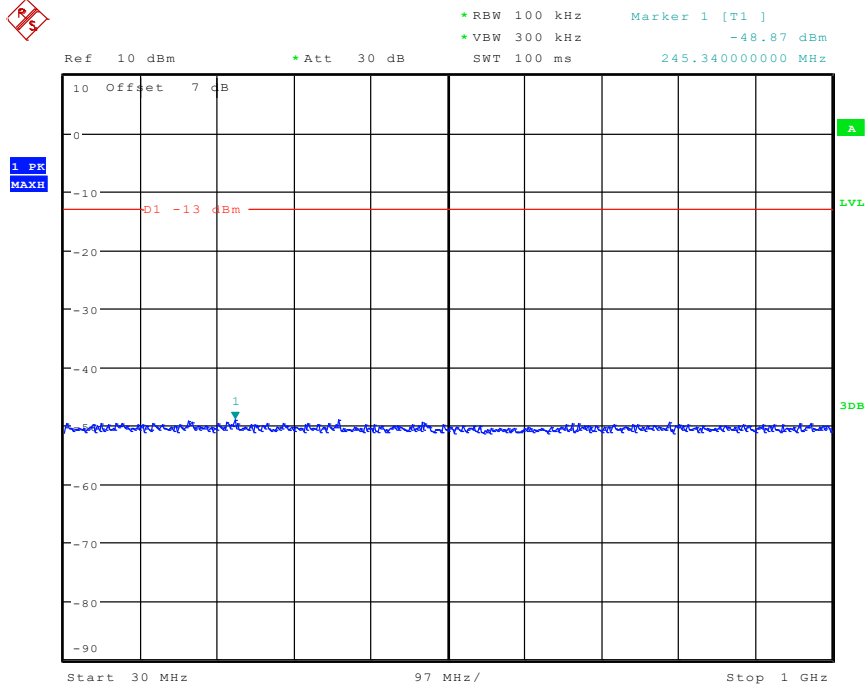

201 Band 4_1.4 MHz_Middle_QPSK_RB1#0_1(30MHz-1GHz)

Date: 24.APR.2024 16:11:01