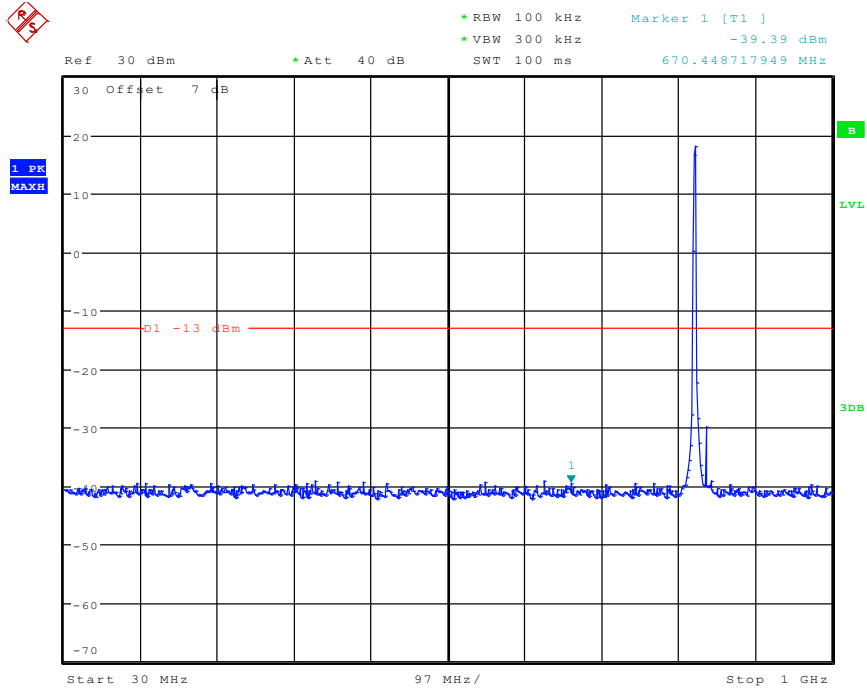

Date: 30.APR.2024 13:56:29

1201 Band 5_RMC_High Channel(30MHz-1GHz)

Date: 30.APR.2024 13:57:42

1202 Band 5_RMC_High Channel(1GHz-20GHz)

Date: 30.APR.2024 13:57:04

1301 Band 5_HSDPA_Low Channel(30MHz-1GHz)

Date: 30.APR.2024 13:59:48