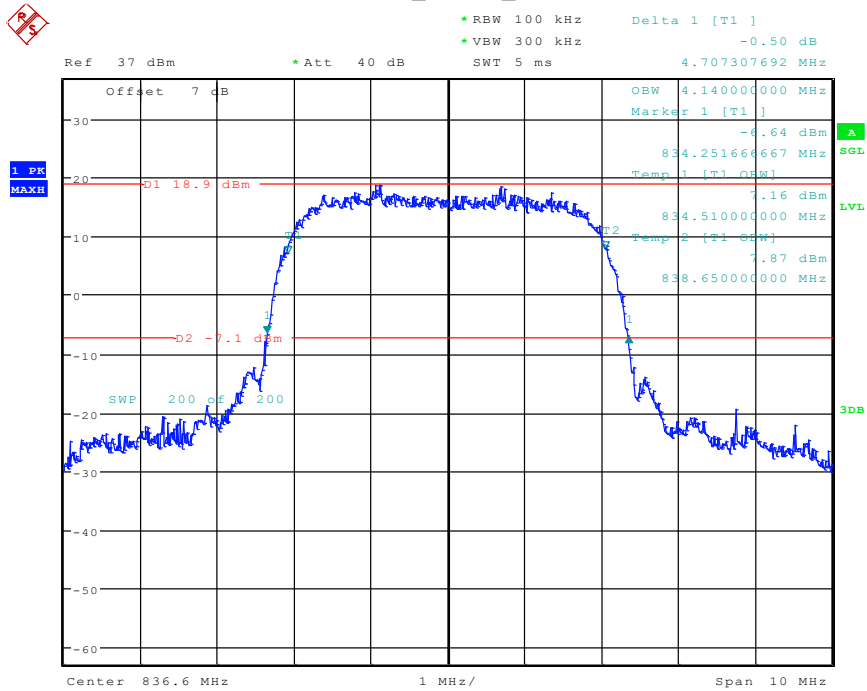

14 Band 5_HSDPA_Middle Channel

Date: 30.APR.2024 10:36:55