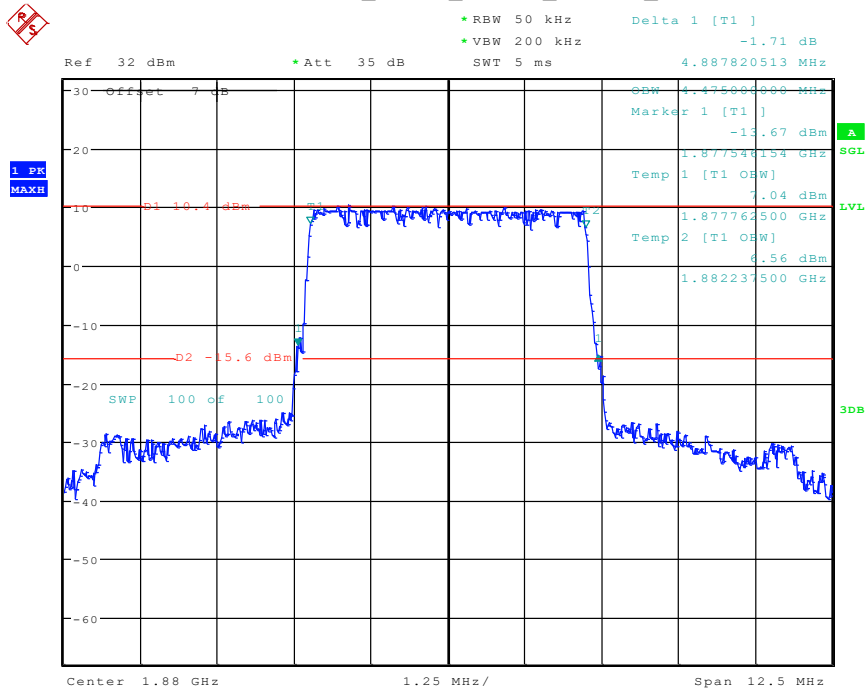

14 Band 2_5 MHz_Low_16QAM_RB25#0

Date: 26.APR.2024 10:03:28

15 Band 2_5 MHz_Middle_QPSK_RB25#0

Date: 25.APR.2024 17:11:21

16 Band 2_5 MHz_Middle_16QAM_RB25#0

Date: 25.APR.2024 17:12:39

17 Band 2_5 MHz_High_QPSK_RB25#0