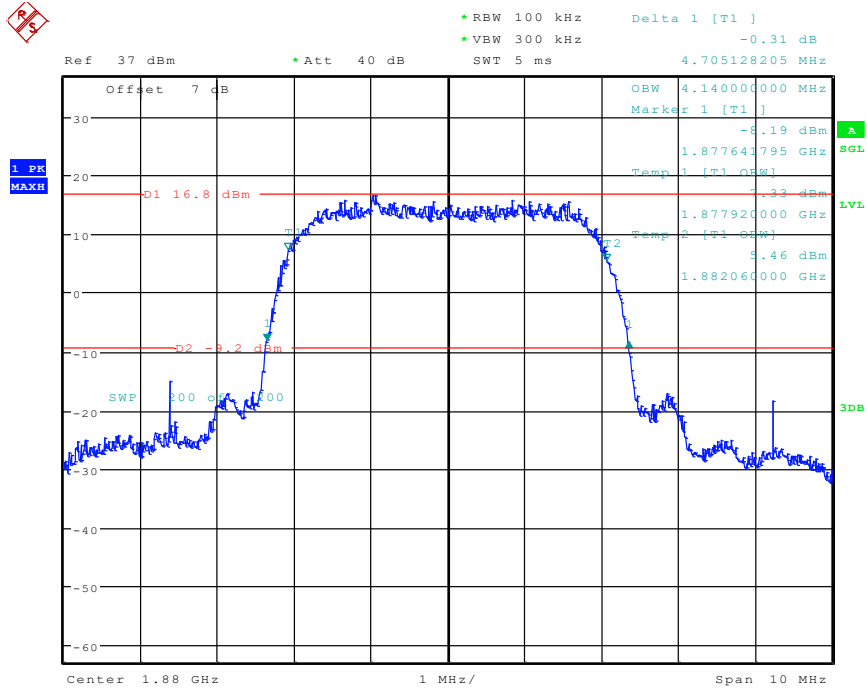

5 Band 2_HSDPA_Middle Channel

Date: 30.APR.2024 10:03:40