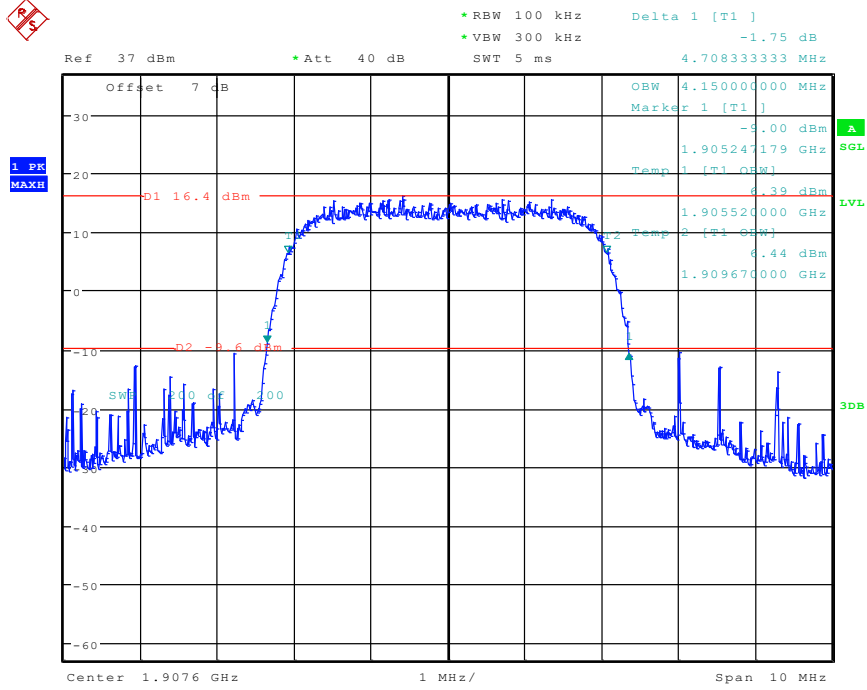

9 Band 2_HSUPA_High Channel

Date: 30.APR.2024 10:19:17