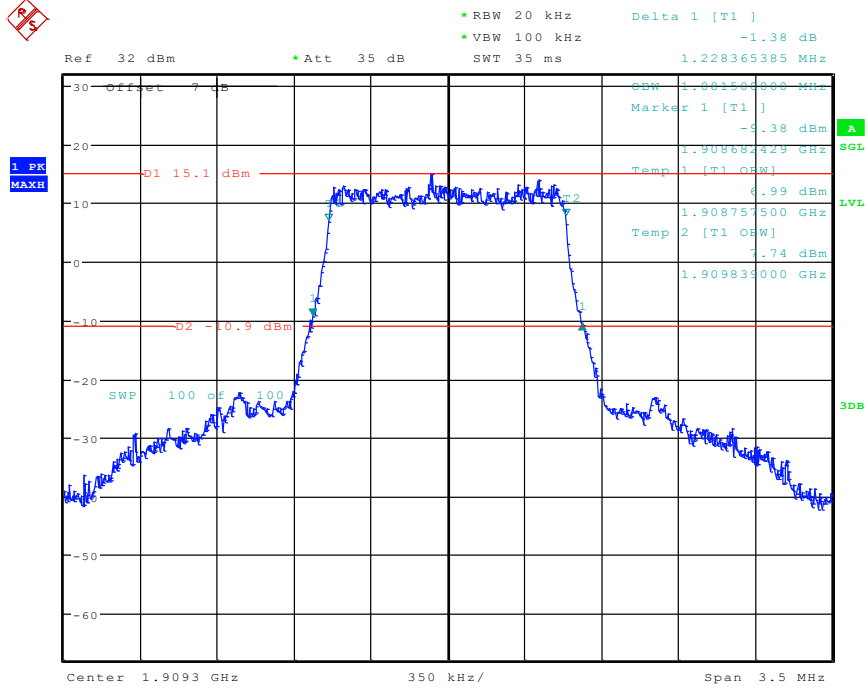

17 Band 5_HSUPA_Middle Channel

Date: 30.APR.2024 11:21:36

18 Band 5_HSUPA_High Channel

Date: 30.APR.2024 10:43:18

3 Band 2_1.4 MHz_Middle_QPSK_RB6#0

Date: 25.APR.2024 16:42:39

4 Band 2_1.4 MHz_Middle_16QAM_RB6#0

Date: 25.APR.2024 16:43:55

5 Band 2_1.4 MHz_High_QPSK_RB6#0

Date: 25.APR.2024 16:44:57

6 Band 2_1.4 MHz_High_16QAM_RB6#0

Date: 25.APR.2024 16:45:58

7 Band 2_3 MHz_Low_QPSK_RB15#0

Date: 25.APR.2024 16:48:06

8 Band 2_3 MHz_Low_16QAM_RB15#0