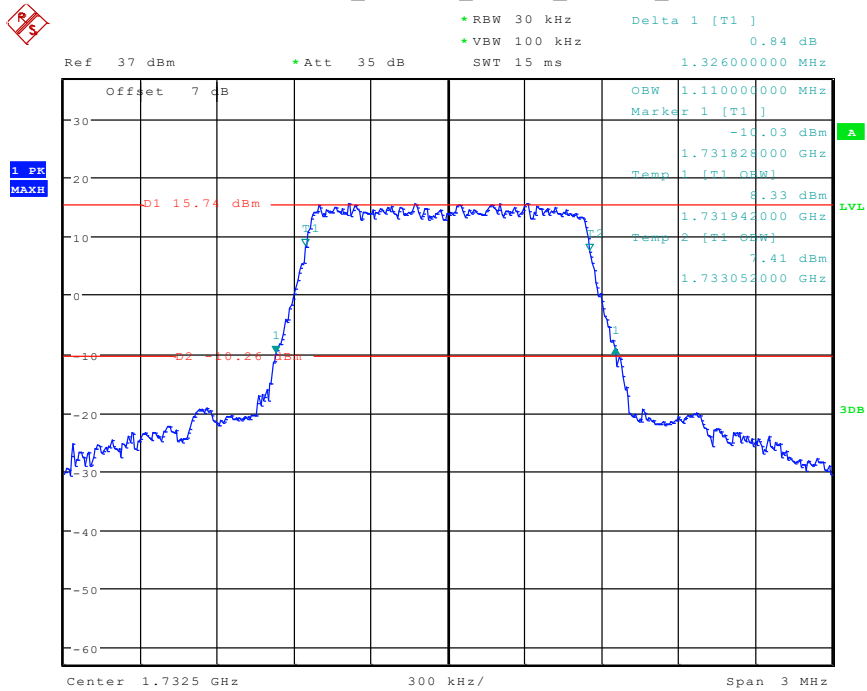

Date: 26.APR.2024 13:41:33

1 Band 4_1.4 MHz_Low_QPSK_RB6#0

Date: 24.APR.2024 10:10:56

2 Band 4_1.4 MHz_Low_16QAM_RB6#0

Date: 24.APR.2024 10:11:10

3 Band 4_1.4 MHz_Middle_QPSK_RB6#0

Date: 24.APR.2024 10:11:27

4 Band 4_1.4 MHz_Middle_16QAM_RB6#0

Date: 24.APR.2024 10:11:40

5 Band 4_1.4 MHz_High_QPSK_RB6#0

Date: 24.APR.2024 10:11:54

6 Band 4_1.4 MHz_High_16QAM_RB6#0

Date: 24.APR.2024 10:12:10

7 Band 4_3 MHz_Low_QPSK_RB15#0