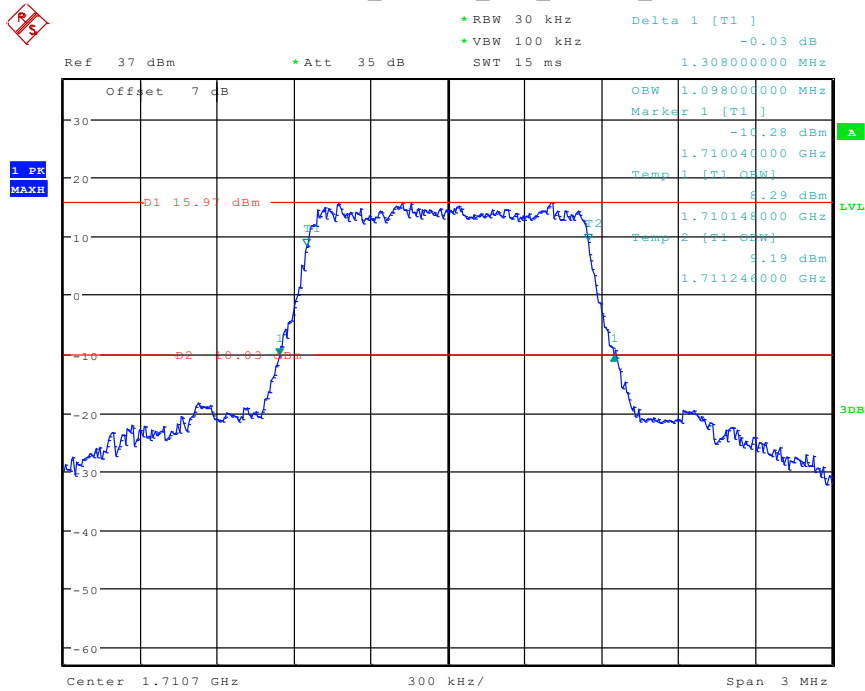

51 Band 5_5 MHz_Middle_QPSK_RB25#0

Date: 26.APR.2024 13:32:17

52 Band 5_5 MHz_Middle_16QAM_RB25#0

Date: 26.APR.2024 13:33:43

55 Band 5_10 MHz_Low_QPSK_RB50#0

Date: 26.APR.2024 13:39:17

56 Band 5_10 MHz_Low_16QAM_RB27#0

Date: 26.APR.2024 13:41:33

1 Band 4_1.4 MHz_Low_QPSK_RB6#0

Date: 24.APR.2024 10:10:56

2 Band 4_1.4 MHz_Low_16QAM_RB6#0

Date: 24.APR.2024 10:11:10

3 Band 4_1.4 MHz_Middle_QPSK_RB6#0

Date: 24.APR.2024 10:11:27