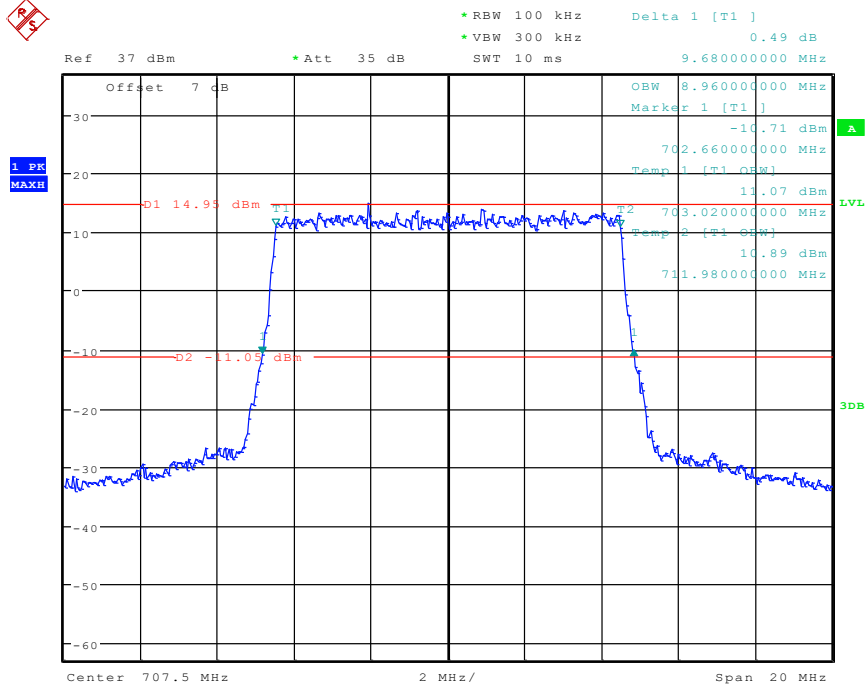

57 Band 12_10 MHz_Middle_QPSK_RB50#0

Date: 24.APR.2024 10:54:20