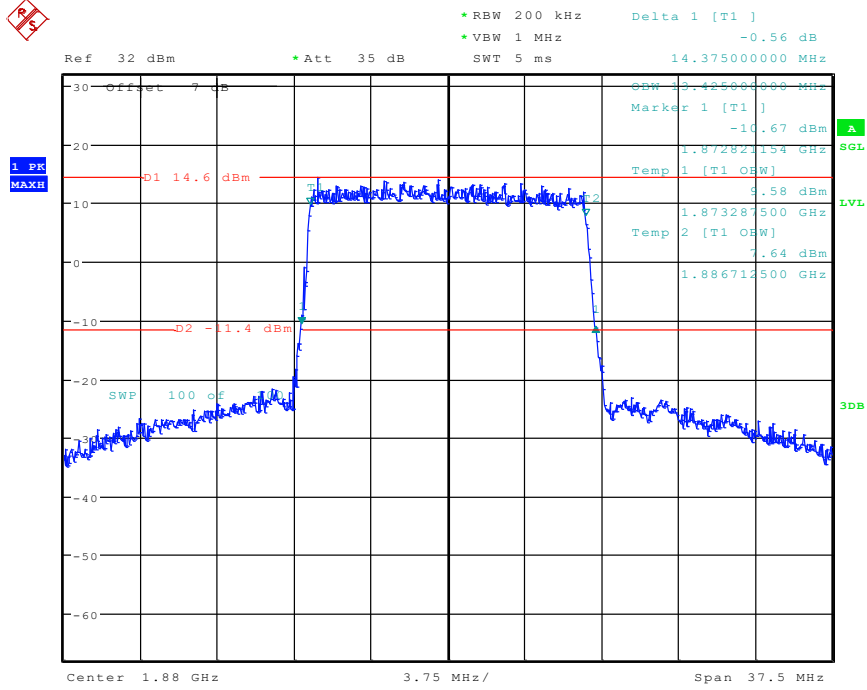

23 Band 2_10 MHz_High_QPSK_RB50#0

Date: 25.APR.2024 17:36:01

24 Band 2_10 MHz_High_16QAM_RB27#0

Date: 25.APR.2024 17:39:54

25 Band 2_15 MHz_Low_QPSK_RB75#0

Date: 25.APR.2024 17:42:45

26 Band 2_15 MHz_Low_16QAM_RB27#0

Date: 25.APR.2024 17:44:29

27 Band 2_15 MHz_Middle_QPSK_RB75#0

Date: 25.APR.2024 17:45:47

28 Band 2_15 MHz_Middle_16QAM_RB27#0

Date: 26.APR.2024 10:20:51

29 Band 2_15 MHz_High_QPSK_RB75#0

Date: 25.APR.2024 17:49:09