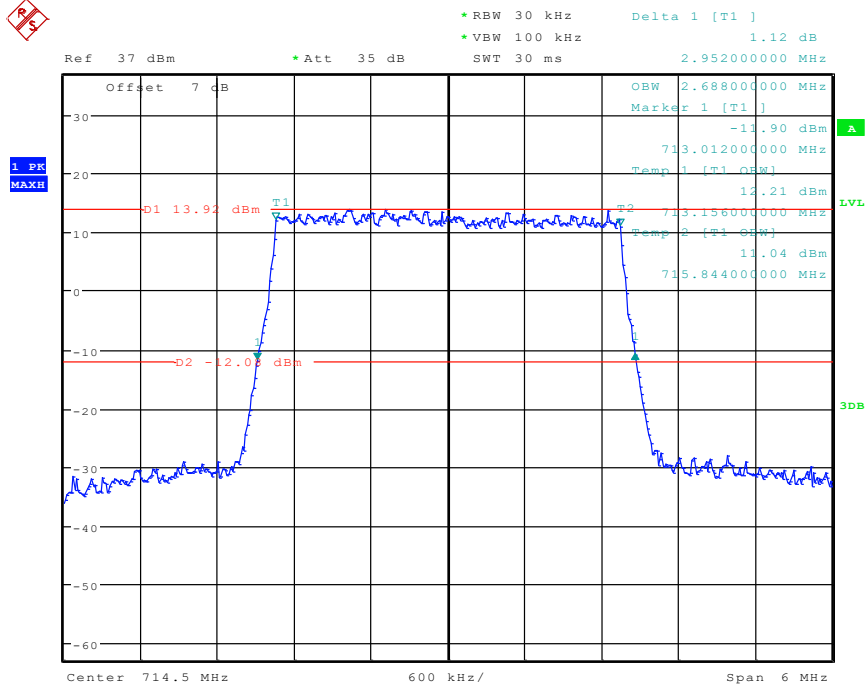

47 Band 12_3 MHz_High_QPSK_RB15#0

Date: 24.APR.2024 10:43:42