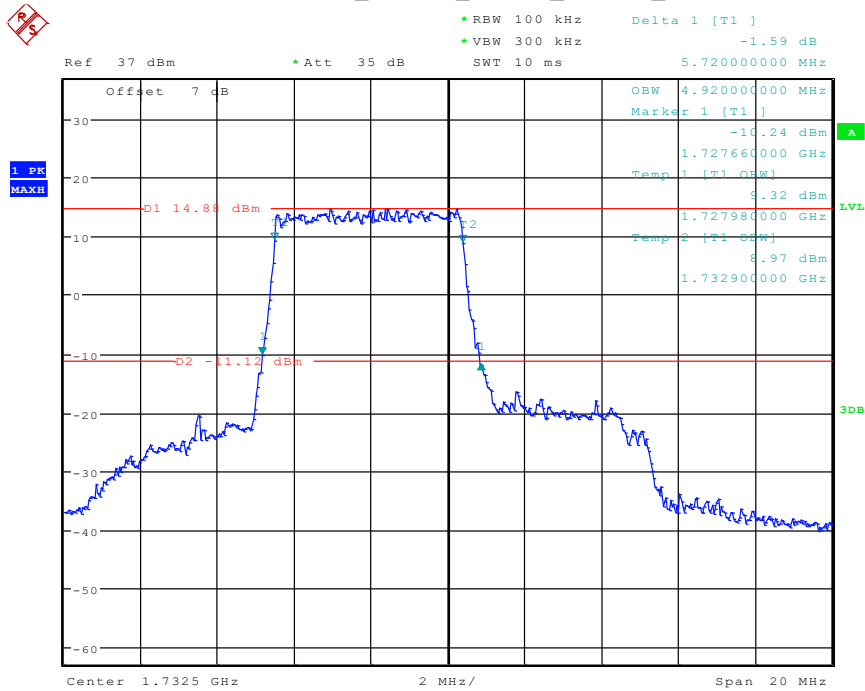

18 Band 4_5 MHz_High_16QAM_RB25#0

Date: 24.APR.2024 10:18:55

21 Band 4_10 MHz_Middle_QPSK_RB50#0

Date: 24.APR.2024 10:23:21

22 Band 4_10 MHz_Middle_16QAM_RB27#0

Date: 24.APR.2024 10:24:02

25 Band 4_15 MHz_Low_QPSK_RB75#0

Date: 24.APR.2024 10:25:34

26 Band 4_15 MHz_Low_16QAM_RB27#0

Date: 24.APR.2024 10:26:25

27 Band 4_15 MHz_Middle_QPSK_RB75#0

Date: 24.APR.2024 10:26:39

28 Band 4_15 MHz_Middle_16QAM_RB27#0

Date: 24.APR.2024 10:28:28