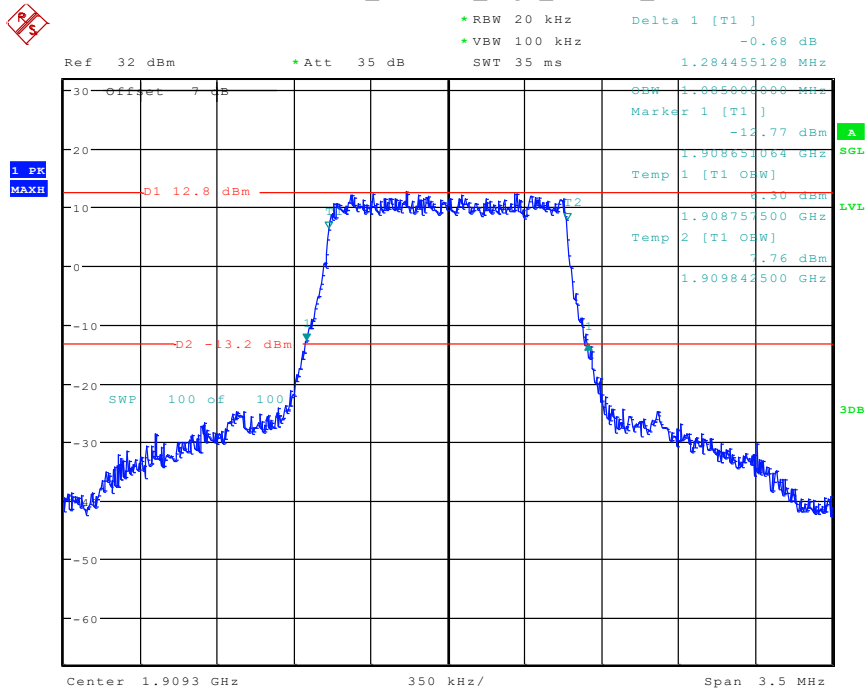

6 Band 2_1.4 MHz_High_16QAM_RB6#0

Date: 25.APR.2024 16:45:58