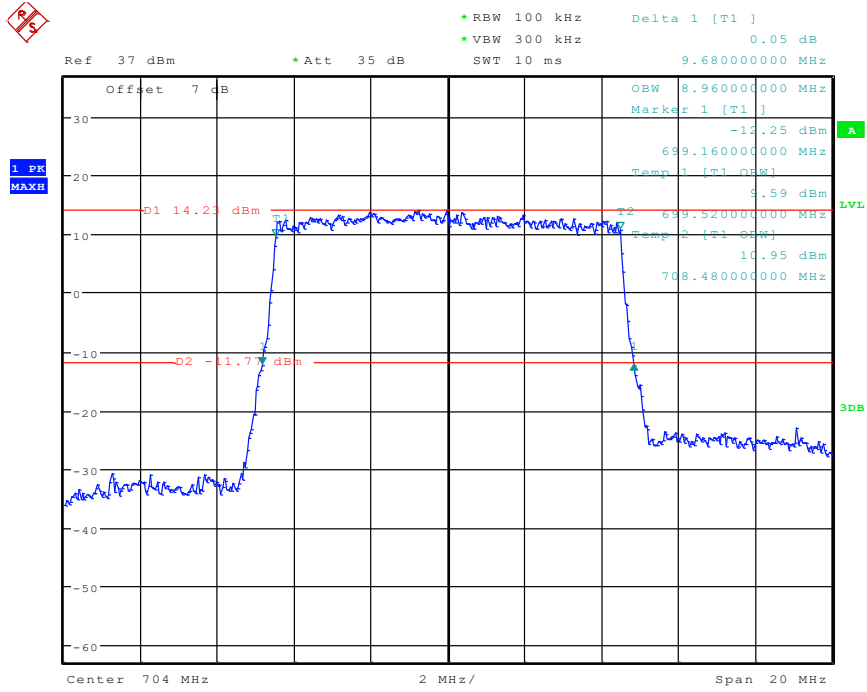

50 Band 12_5 MHz_Low_16QAM_RB25#0

Date: 24.APR.2024 10:50:08

51 Band 12_5 MHz_Middle_QPSK_RB25#0

Date: 24.APR.2024 10:50:22

52 Band 12_5 MHz_Middle_16QAM_RB25#0

Date: 24.APR.2024 10:50:38

55 Band 12_10 MHz_Low_QPSK_RB50#0

Date: 24.APR.2024 10:52:58

56 Band 12_10 MHz_Low_16QAM_RB27#0

Date: 24.APR.2024 11:09:26

57 Band 12_10 MHz_Middle_QPSK_RB50#0

Date: 24.APR.2024 10:54:20

58 Band 12_10 MHz_Middle_16QAM_RB27#0

Date: 24.APR.2024 11:05:51