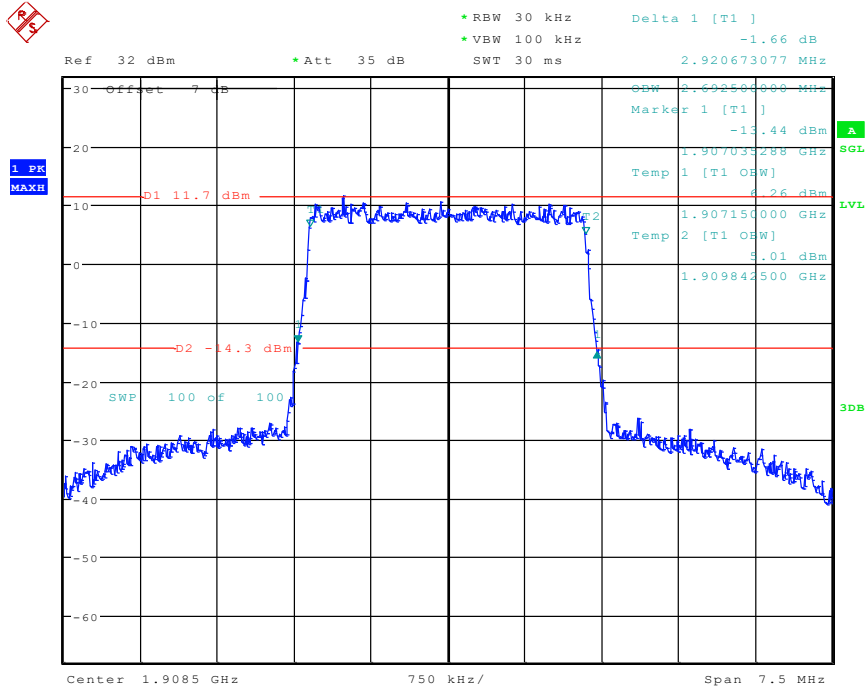

12 Band 2_3 MHz_High_16QAM_RB15#0

Date: 25.APR.2024 16:56:57