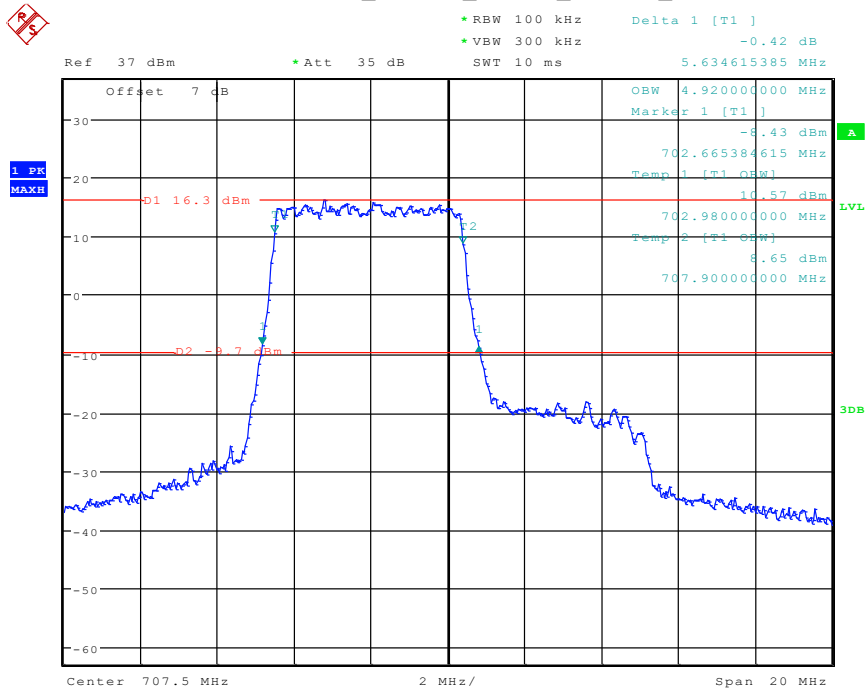

Date: 24.APR.2024 10:52:58

56 Band 12_10 MHz_Low_16QAM_RB27#0

Date: 24.APR.2024 11:09:26

57 Band 12_10 MHz_Middle_QPSK_RB50#0

Date: 24.APR.2024 10:54:20

58 Band 12_10 MHz_Middle_16QAM_RB27#0

Date: 24.APR.2024 11:05:51

59 Band 12_10 MHz_High_QPSK_RB50#0

Date: 24.APR.2024 10:59:31

60 Band 12_10 MHz_High_16QAM_RB27#0

Date: 24.APR.2024 11:00:41