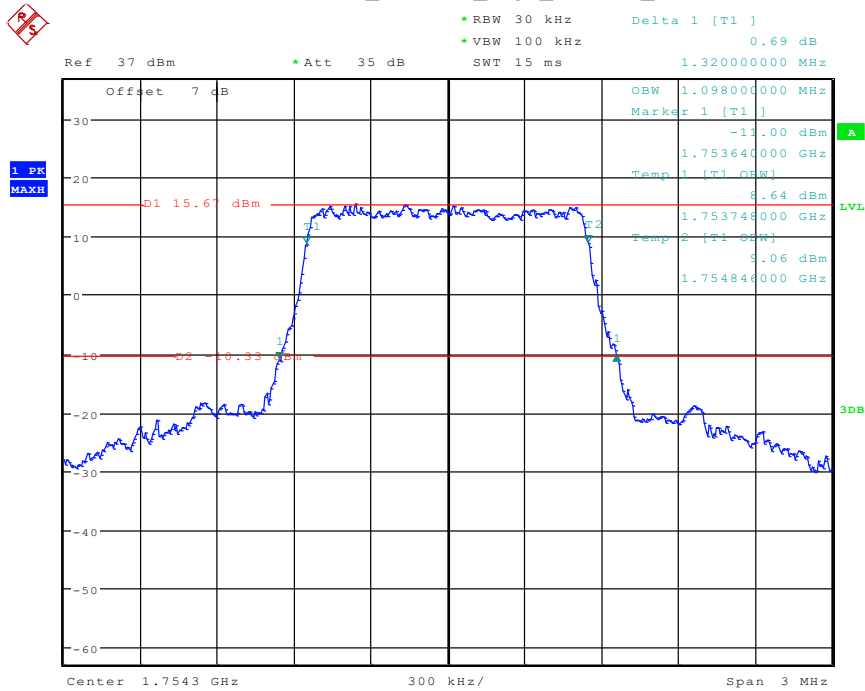

Date: 26.APR.2024 13:41:33

1 Band 4_1.4 MHz_Low_QPSK_RB6#0

Date: 24.APR.2024 10:10:56

2 Band 4_1.4 MHz_Low_16QAM_RB6#0

Date: 24.APR.2024 10:11:10

3 Band 4_1.4 MHz_Middle_QPSK_RB6#0

Date: 24.APR.2024 10:11:27

4 Band 4_1.4 MHz_Middle_16QAM_RB6#0

Date: 24.APR.2024 10:11:40

5 Band 4_1.4 MHz_High_QPSK_RB6#0

Date: 24.APR.2024 10:11:54

6 Band 4_1.4 MHz_High_16QAM_RB6#0

Date: 24.APR.2024 10:12:10

7 Band 4_3 MHz_Low_QPSK_RB15#0