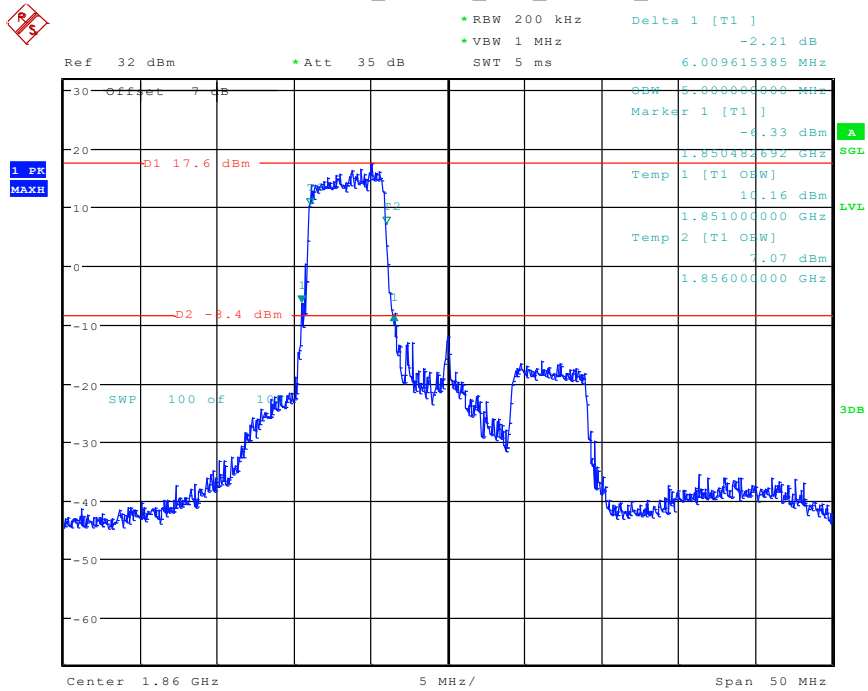

30 Band 2_15 MHz_High_16QAM_RB27#0

Date: 25.APR.2024 17:50:37

31 Band 2_20 MHz_Low_QPSK_RB100#0

Date: 25.APR.2024 17:53:11

32 Band 2_20 MHz_Low_16QAM_RB27#0

Date: 25.APR.2024 17:55:15

33 Band 2_20 MHz_Middle_QPSK_RB100#0

Date: 25.APR.2024 17:56:33

34 Band 2_20 MHz_Middle_16QAM_RB27#0

Date: 25.APR.2024 17:58:04

35 Band 2_20 MHz_High_QPSK_RB100#0

Date: 25.APR.2024 17:59:29

36 Band 2_20 MHz_High_16QAM_RB27#0

Date: 25.APR.2024 18:02:22