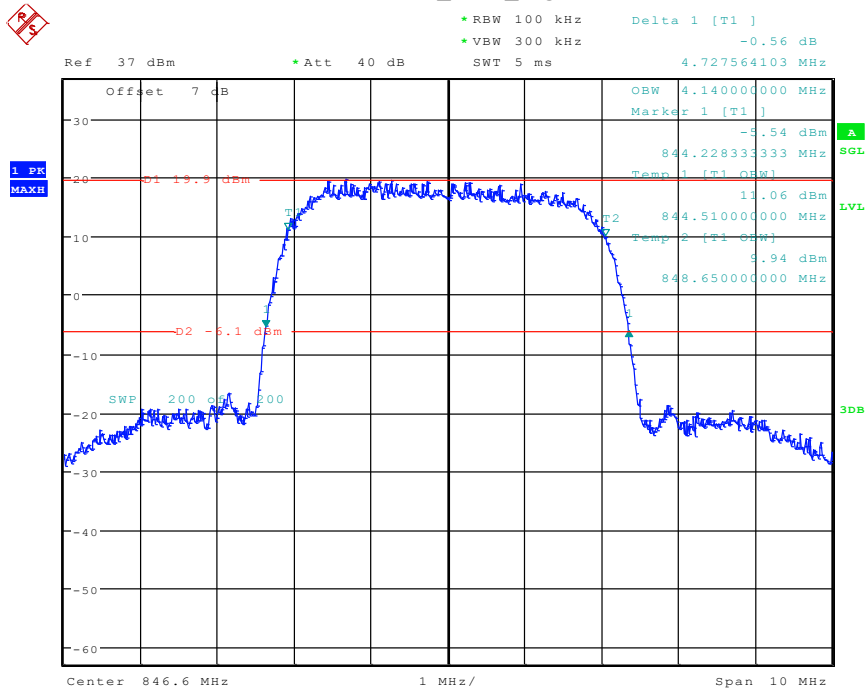

9 Band 2_HSUPA_High Channel

Date: 30.APR.2024 10:19:17

10 Band 5_RMC_Low Channel

Date: 30.APR.2024 10:28:46

11 Band 5_RMC_Middle Channel

Date: 30.APR.2024 10:30:01

12 Band 5_RMC_High Channel

Date: 30.APR.2024 10:32:26