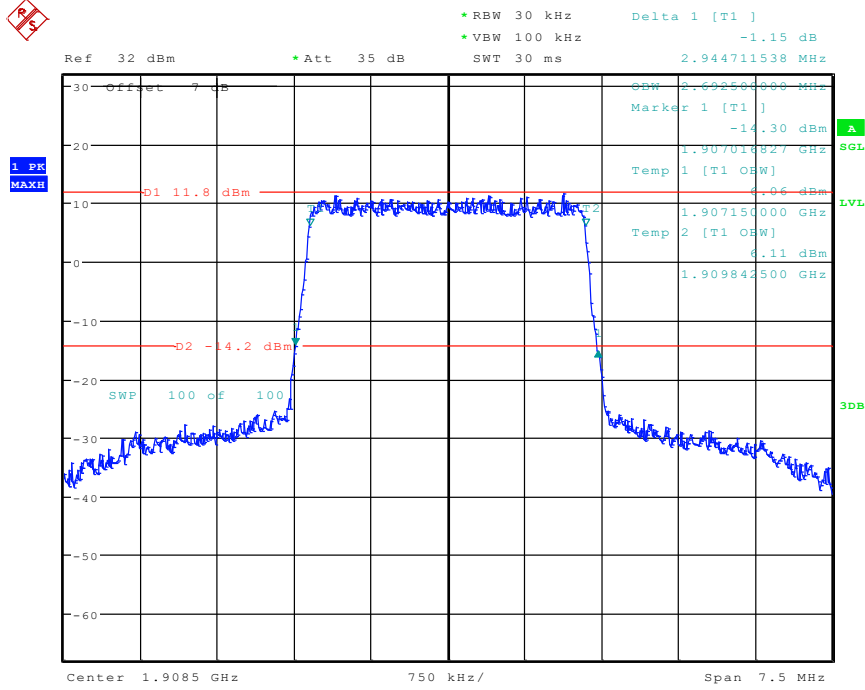

11 Band 2_3 MHz_High_QPSK_RB15#0

Date: 25.APR.2024 16:55:09