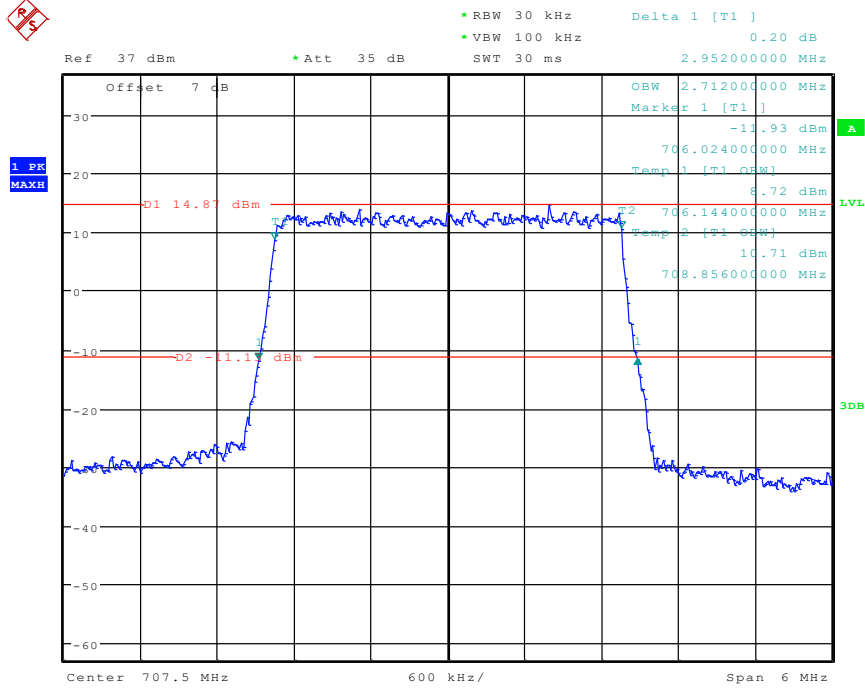

43 Band 12_3 MHz_Low_QPSK_RB15#0

Date: 24.APR.2024 10:42:48

44 Band 12_3 MHz_Low_16QAM_RB15#0

Date: 24.APR.2024 10:43:01

45 Band 12_3 MHz_Middle_QPSK_RB15#0

Date: 24.APR.2024 10:43:15

46 Band 12_3 MHz_Middle_16QAM_RB15#0