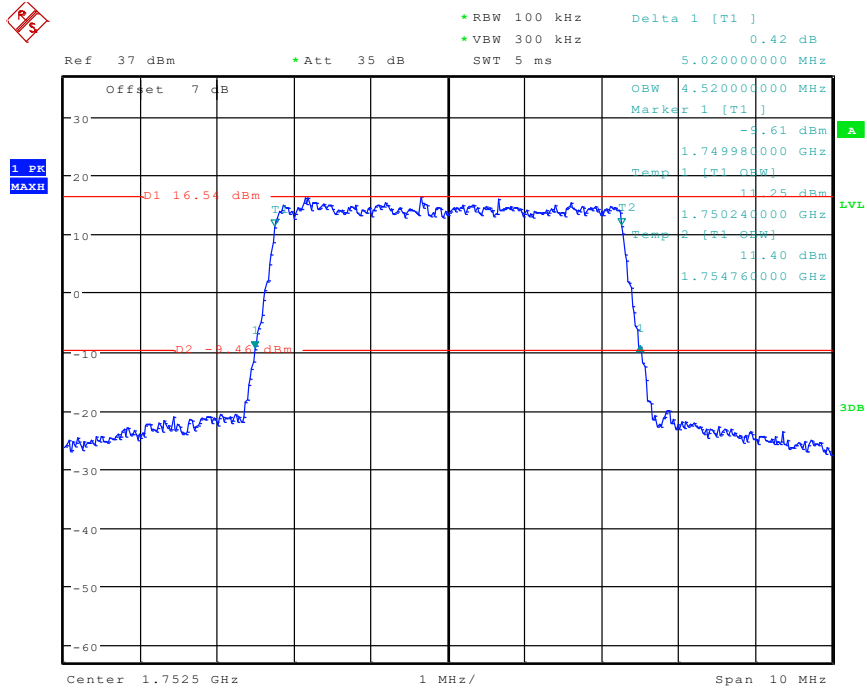

Date: 24.APR.2024 10:17:49

15 Band 4_5 MHz_Middle_QPSK_RB25#0

Date: 24.APR.2024 10:18:06

16 Band 4_5 MHz_Middle_16QAM_RB25#0

Date: 24.APR.2024 10:18:22

17 Band 4_5 MHz_High_QPSK_RB25#0

Date: 24.APR.2024 10:18:39