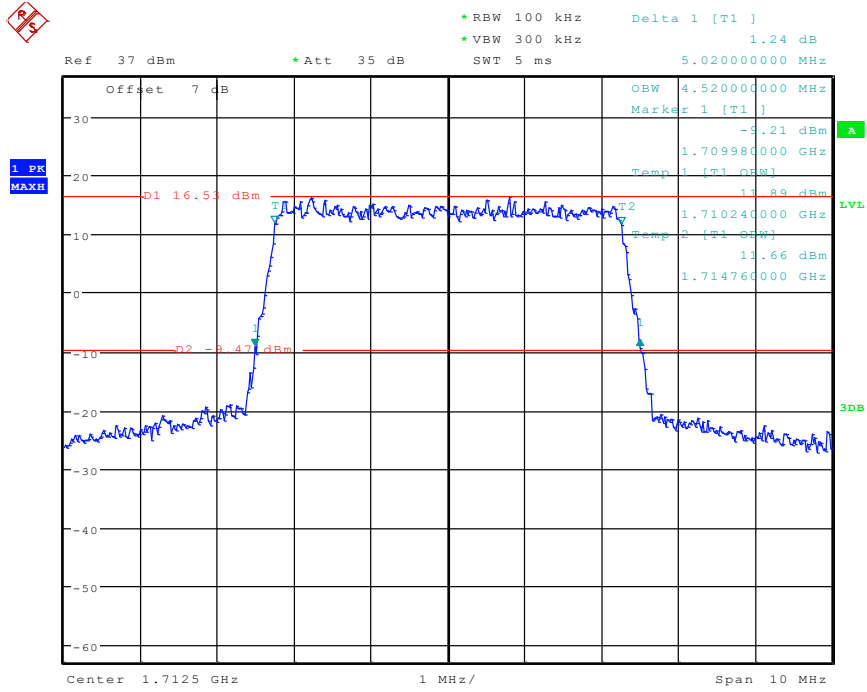

11 Band 4_3 MHz_High_QPSK_RB15#0

Date: 24.APR.2024 10:14:17

12 Band 4_3 MHz_High_16QAM_RB15#0

Date: 24.APR.2024 10:14:30

13 Band 4_5 MHz_Low_QPSK_RB25#0

Date: 24.APR.2024 10:17:33

14 Band 4_5 MHz_Low_16QAM_RB25#0