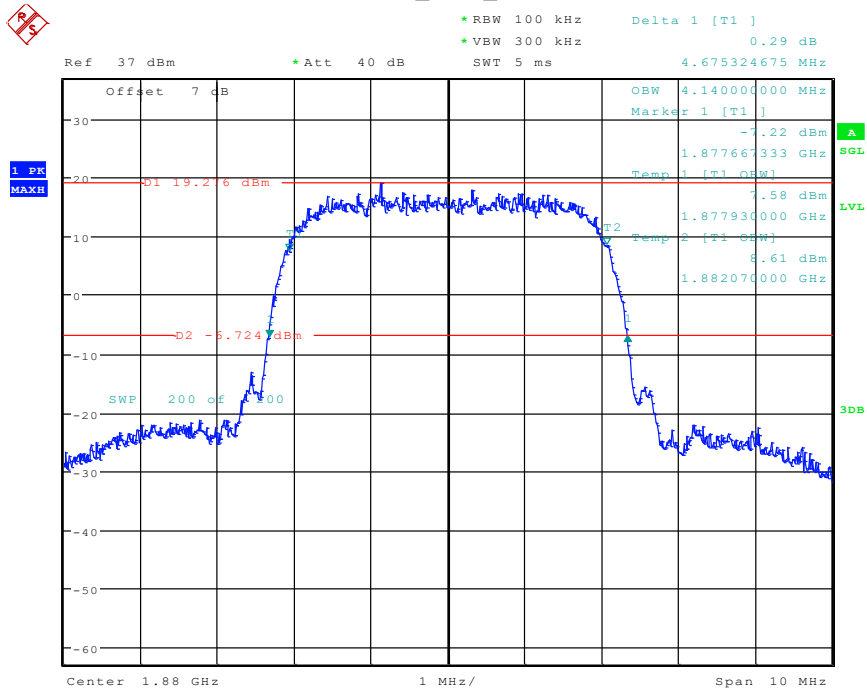

1 Band 2_RMC_Low Channel

Date: 30.APR.2024 10:25:03

2 Band 2_RMC_Middle Channel

Date: 30.APR.2024 09:49:00

3 Band 2_RMC_High Channel

Date: 30.APR.2024 09:51:03

4 Band 2_HSDPA_Low Channel

Date: 30.APR.2024 10:02:11