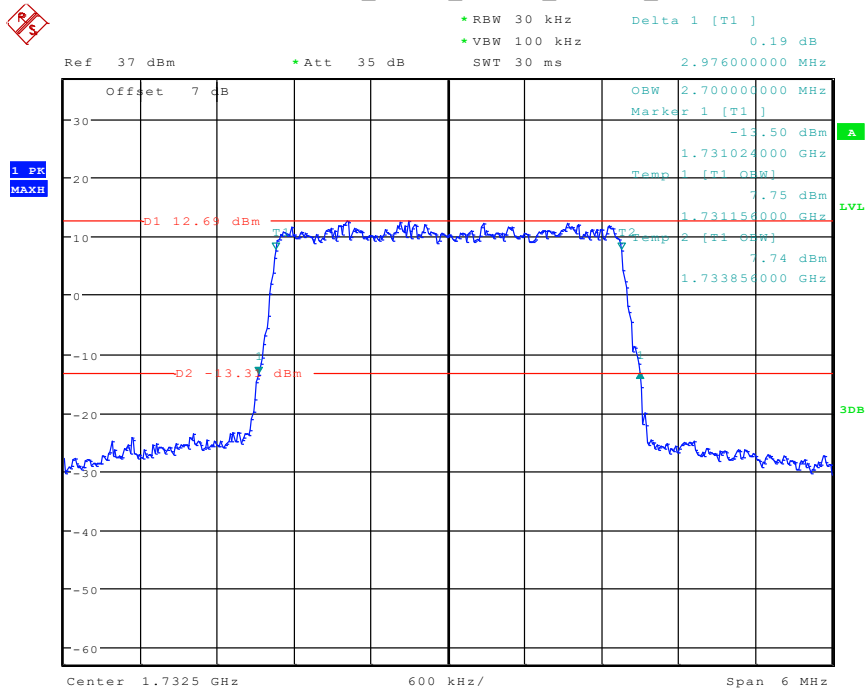

Date: 24.APR.2024 10:13:23

8 Band 4_3 MHz_Low_16QAM_RB15#0

Date: 24.APR.2024 10:13:36

9 Band 4_3 MHz_Middle_QPSK_RB15#0

Date: 24.APR.2024 10:13:50

10 Band 4_3 MHz_Middle_16QAM_RB15#0

Date: 24.APR.2024 10:14:03