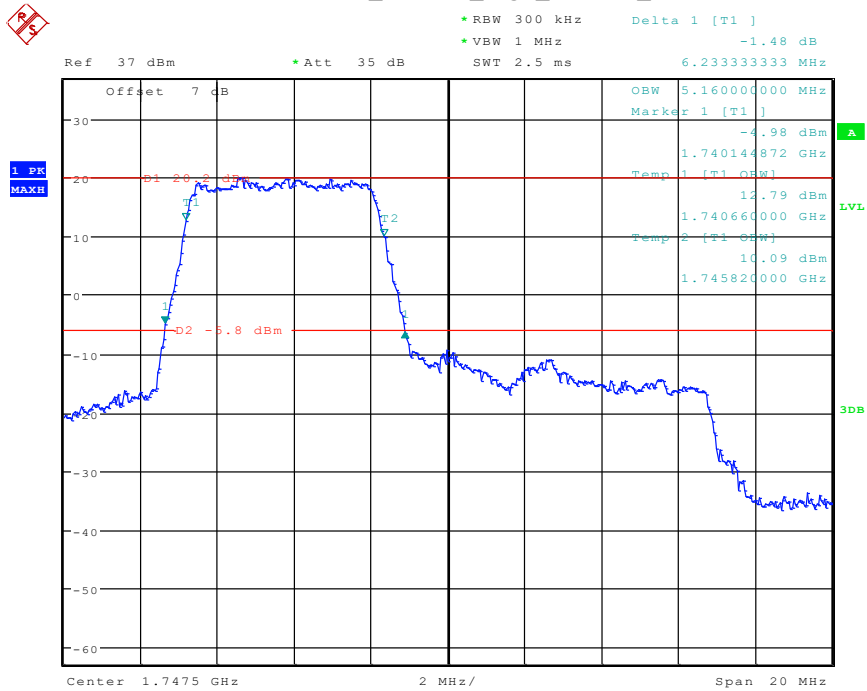

Date: 24.APR.2024 10:25:34

26 Band 4_15 MHz_Low_16QAM_RB27#0

Date: 24.APR.2024 10:26:25

27 Band 4_15 MHz_Middle_QPSK_RB75#0

Date: 24.APR.2024 10:26:39

28 Band 4_15 MHz_Middle_16QAM_RB27#0

Date: 24.APR.2024 10:28:28

29 Band 4_15 MHz_High_QPSK_RB75#0

Date: 24.APR.2024 10:28:42

30 Band 4_15 MHz_High_16QAM_RB27#0

Date: 24.APR.2024 11:14:29

31 Band 4_20 MHz_Low_QPSK_RB100#0

Date: 24.APR.2024 10:31:37

32 Band 4_20 MHz_Low_16QAM_RB27#0