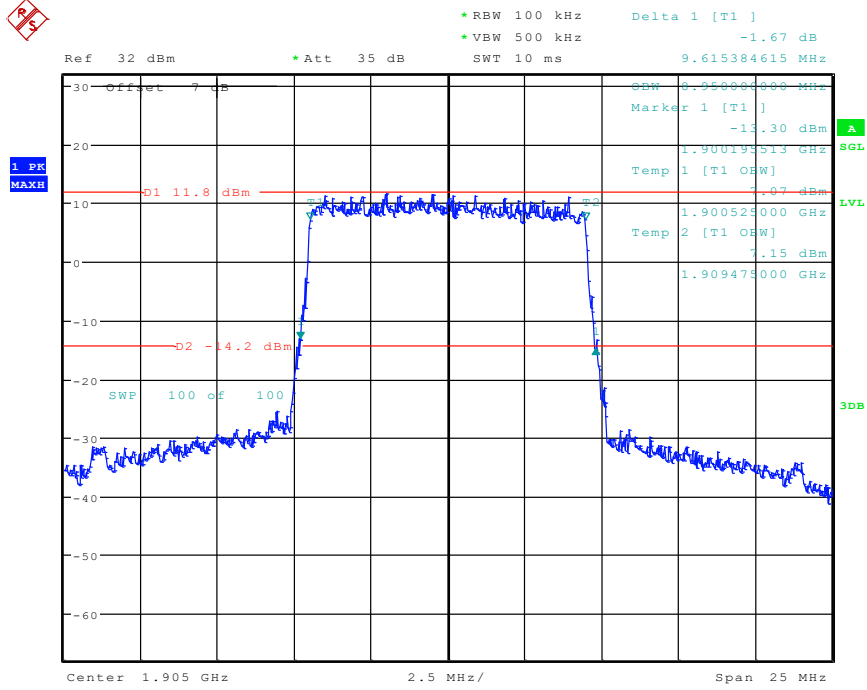

23 Band 2_10 MHz_High_QPSK_RB50#0

Date: 25.APR.2024 17:36:01