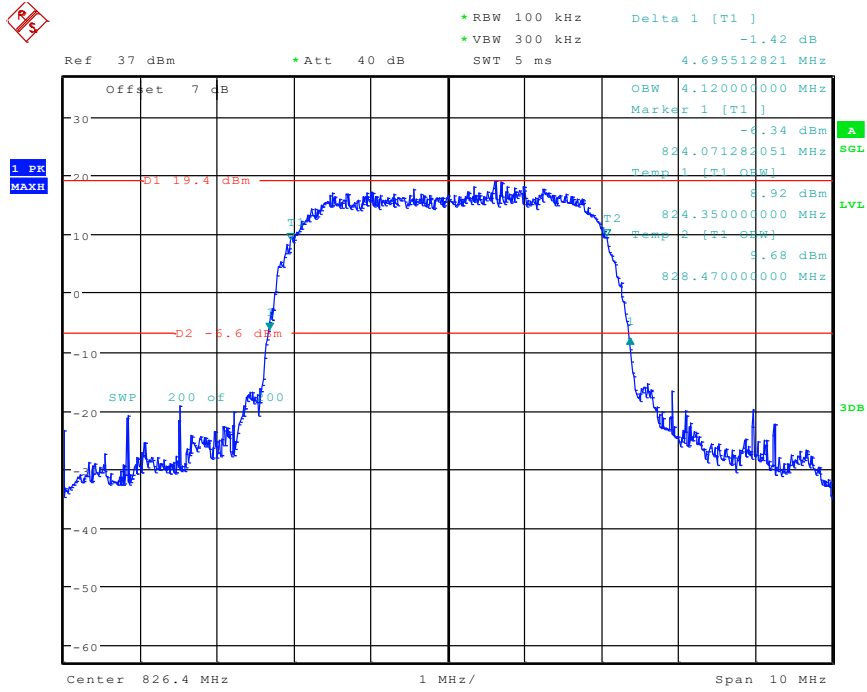

9 Band 2_HSUPA_High Channel

Date: 30.APR.2024 10:19:17

10 Band 5_RMC_Low Channel

Date: 30.APR.2024 10:28:46

11 Band 5_RMC_Middle Channel

Date: 30.APR.2024 10:30:01

12 Band 5_RMC_High Channel

Date: 30.APR.2024 10:32:26

13 Band 5_HSDPA_Low Channel

Date: 30.APR.2024 10:38:09

14 Band 5_HSDPA_Middle Channel

Date: 30.APR.2024 10:36:55

15 Band 5_HSDPA_High Channel

Date: 30.APR.2024 10:35:29

16 Band 5_HSPA_Low Channel

Date: 30.APR.2024 10:40:58