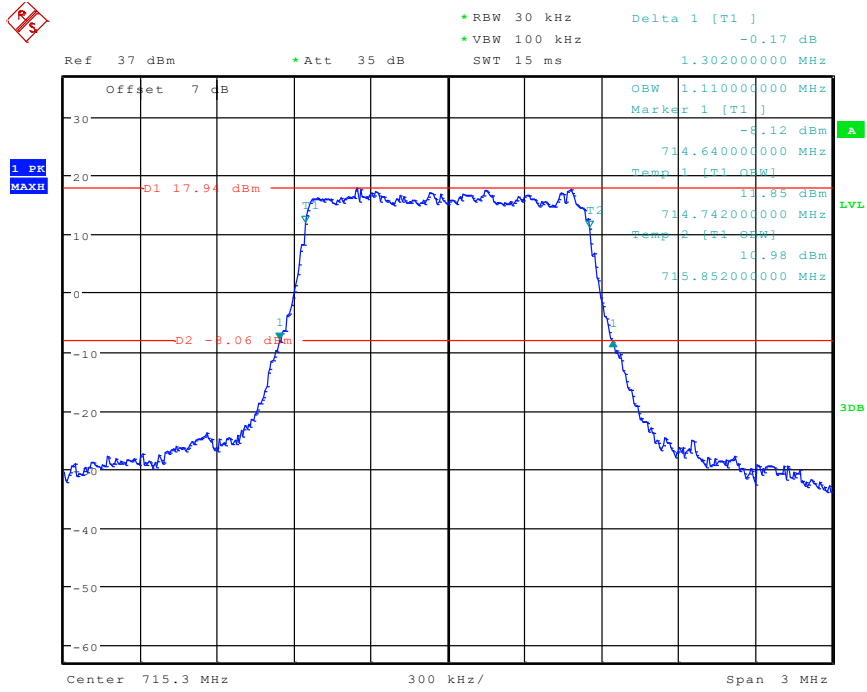

Date: 24.APR.2024 11:18:02

33 Band 4_20 MHz_Middle_QPSK_RB100#0

Date: 24.APR.2024 10:33:09

34 Band 4_20 MHz_Middle_16QAM_RB27#0

Date: 24.APR.2024 10:34:57

35 Band 4_20 MHz_High_QPSK_RB100#0

Date: 24.APR.2024 10:35:12

36 Band 4_20 MHz_High_16QAM_RB27#0

Date: 24.APR.2024 11:20:19

37 Band 12_1.4 MHz_Low_QPSK_RB6#0

Date: 24.APR.2024 10:38:10

38 Band 12_1.4 MHz_Low_16QAM_RB6#0

Date: 24.APR.2024 10:38:23

39 Band 12_1.4 MHz_Middle_QPSK_RB6#0

Date: 24.APR.2024 10:38:37

40 Band 12_1.4 MHz_Middle_16QAM_RB6#0

Date: 24.APR.2024 10:38:50

41 Band 12_1.4 MHz_High_QPSK_RB6#0

Date: 24.APR.2024 10:39:07

42 Band 12_1.4 MHz_High_16QAM_RB6#0

Date: 24.APR.2024 10:39:20