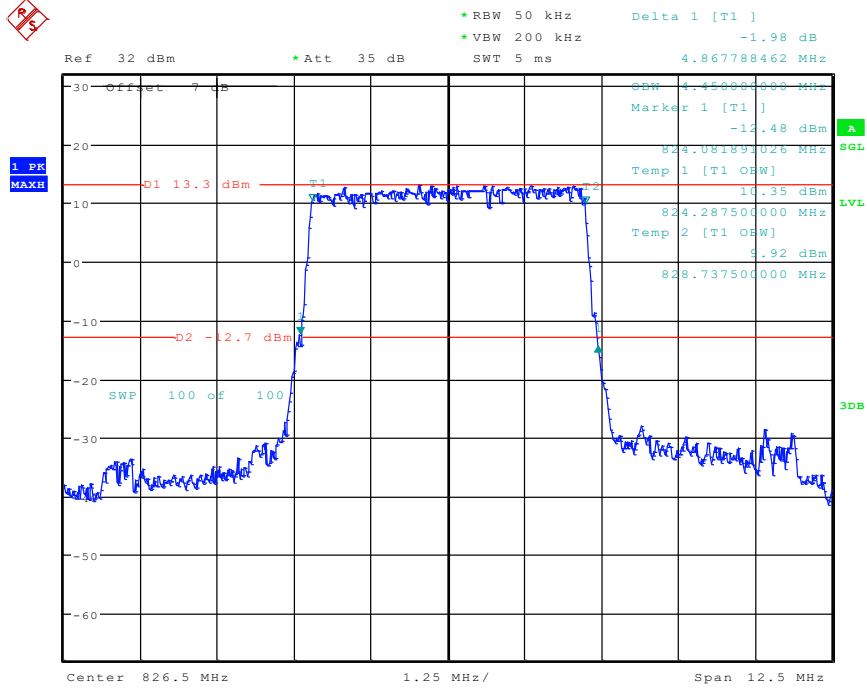

49 Band 5_5 MHz_Low_QPSK_RB25#0

Date: 26.APR.2024 13:29:01