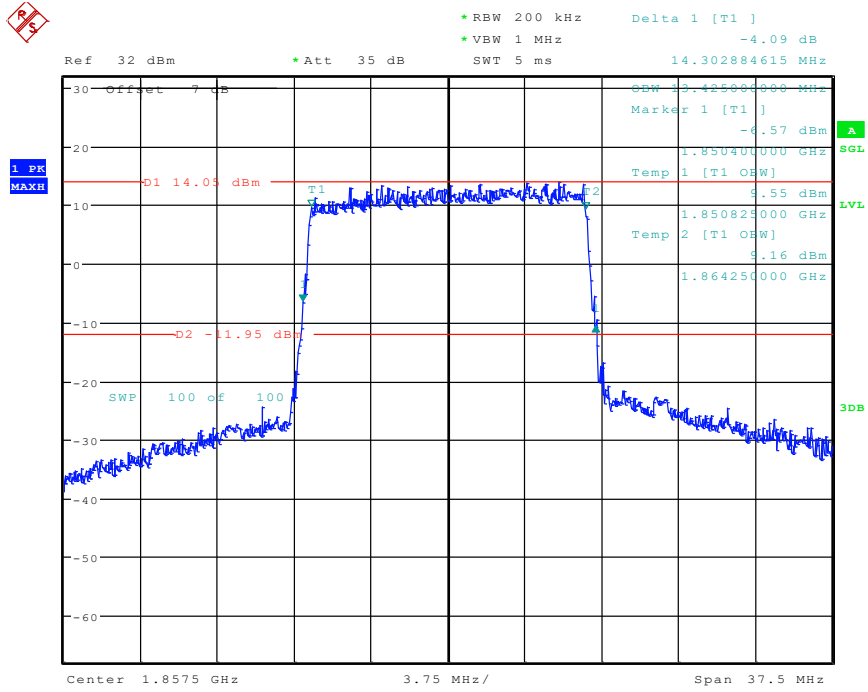

23 Band 2_10 MHz_High_QPSK_RB50#0

Date: 25.APR.2024 17:36:01

24 Band 2_10 MHz_High_16QAM_RB27#0

Date: 25.APR.2024 17:39:54

25 Band 2_15 MHz_Low_QPSK_RB75#0

Date: 25.APR.2024 17:42:45

26 Band 2_15 MHz_Low_16QAM_RB27#0