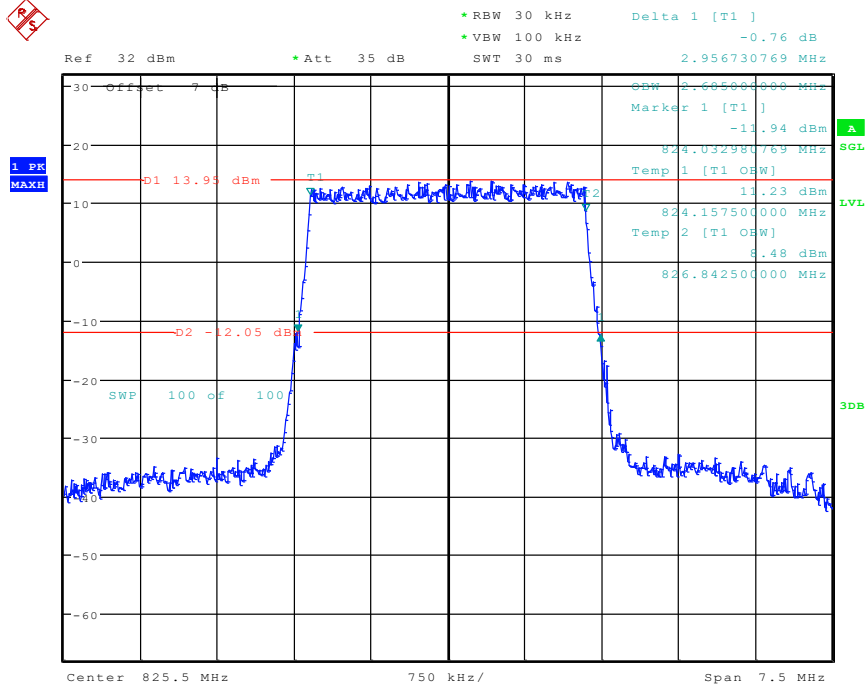

Date: 26.APR.2024 13:09:10

41 Band 5_1.4 MHz_High_QPSK_RB6#0

Date: 26.APR.2024 13:10:57

42 Band 5_1.4 MHz_High_16QAM_RB6#0

Date: 26.APR.2024 13:12:36

43 Band 5_3 MHz_Low_QPSK_RB15#0

Date: 26.APR.2024 13:19:30