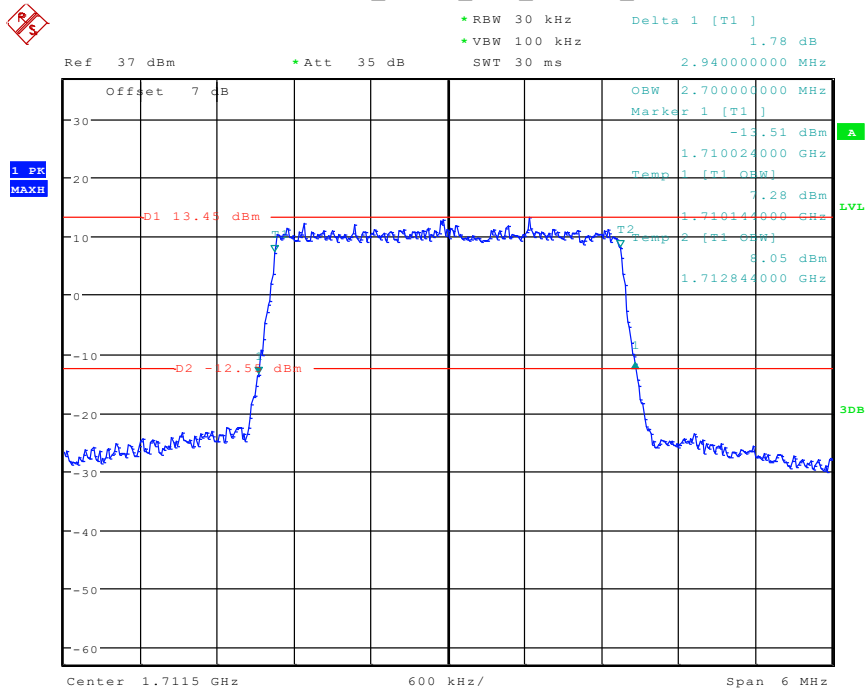

8 Band 4_3 MHz_Low_16QAM_RB15#0

Date: 24.APR.2024 10:13:36