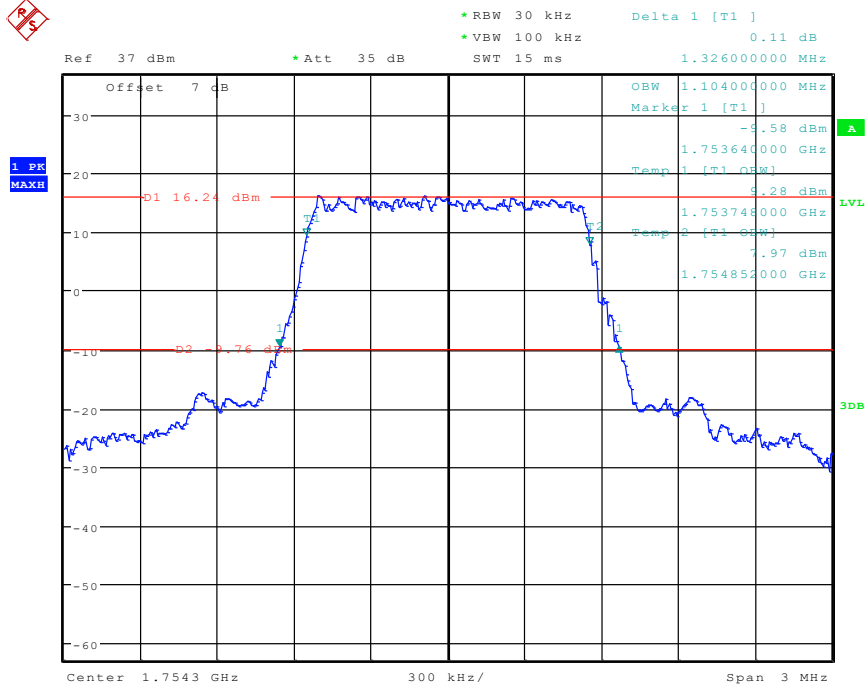

51 Band 5_5 MHz_Middle_QPSK_RB25#0

Date: 26.APR.2024 13:32:17

52 Band 5_5 MHz_Middle_16QAM_RB25#0

Date: 26.APR.2024 13:33:43

55 Band 5_10 MHz_Low_QPSK_RB50#0

Date: 26.APR.2024 13:39:17

56 Band 5_10 MHz_Low_16QAM_RB27#0

Date: 26.APR.2024 13:41:33

1 Band 4_1.4 MHz_Low_QPSK_RB6#0

Date: 24.APR.2024 10:10:56

2 Band 4_1.4 MHz_Low_16QAM_RB6#0

Date: 24.APR.2024 10:11:10

3 Band 4_1.4 MHz_Middle_QPSK_RB6#0

Date: 24.APR.2024 10:11:27

4 Band 4_1.4 MHz_Middle_16QAM_RB6#0

Date: 24.APR.2024 10:11:40

5 Band 4_1.4 MHz_High_QPSK_RB6#0

Date: 24.APR.2024 10:11:54

6 Band 4_1.4 MHz_High_16QAM_RB6#0

Date: 24.APR.2024 10:12:10

7 Band 4_3 MHz_Low_QPSK_RB15#0