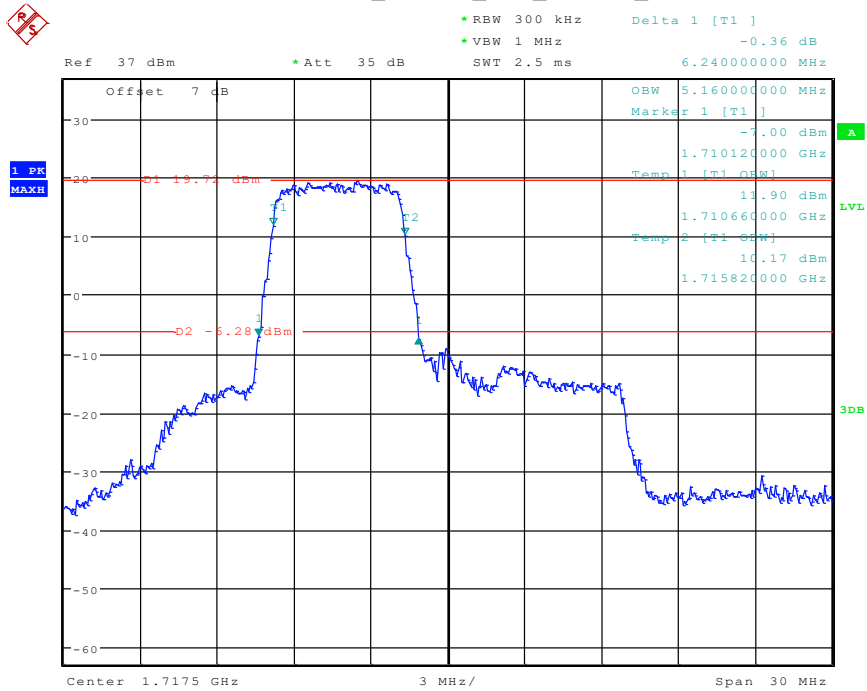

Date: 24.APR.2024 10:17:49

15 Band 4_5 MHz_Middle_QPSK_RB25#0

Date: 24.APR.2024 10:18:06

16 Band 4_5 MHz_Middle_16QAM_RB25#0

Date: 24.APR.2024 10:18:22

17 Band 4_5 MHz_High_QPSK_RB25#0

Date: 24.APR.2024 10:18:39

18 Band 4_5 MHz_High_16QAM_RB25#0

Date: 24.APR.2024 10:18:55

21 Band 4_10 MHz_Middle_QPSK_RB50#0

Date: 24.APR.2024 10:23:21

22 Band 4_10 MHz_Middle_16QAM_RB27#0

Date: 24.APR.2024 10:24:02

25 Band 4_15 MHz_Low_QPSK_RB75#0

Date: 24.APR.2024 10:25:34

26 Band 4_15 MHz_Low_16QAM_RB27#0

Date: 24.APR.2024 10:26:25

27 Band 4_15 MHz_Middle_QPSK_RB75#0

Date: 24.APR.2024 10:26:39

28 Band 4_15 MHz_Middle_16QAM_RB27#0

Date: 24.APR.2024 10:28:28