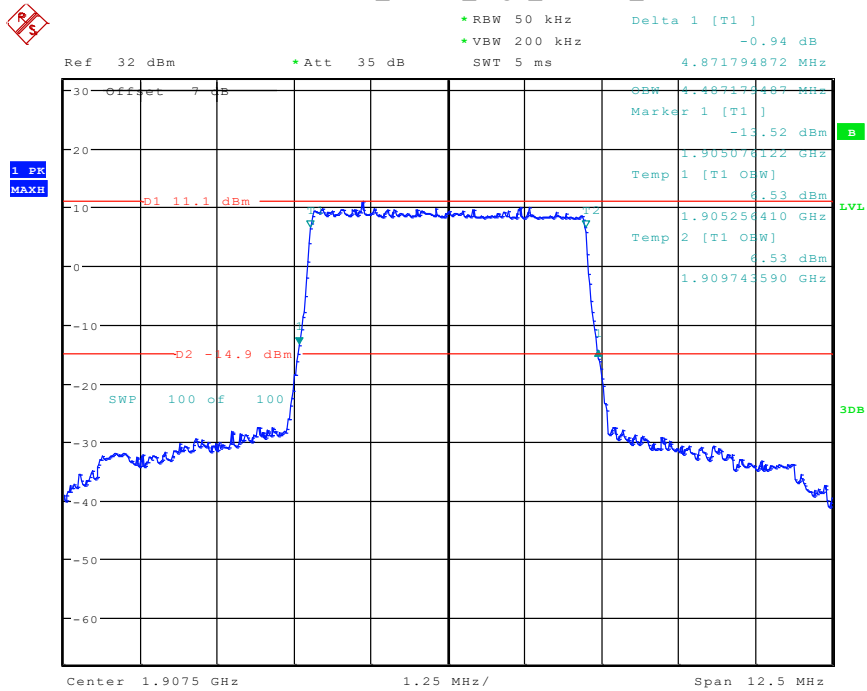

18 Band 2_5 MHz_High_16QAM_RB25#0

Date: 26.APR.2024 10:08:09