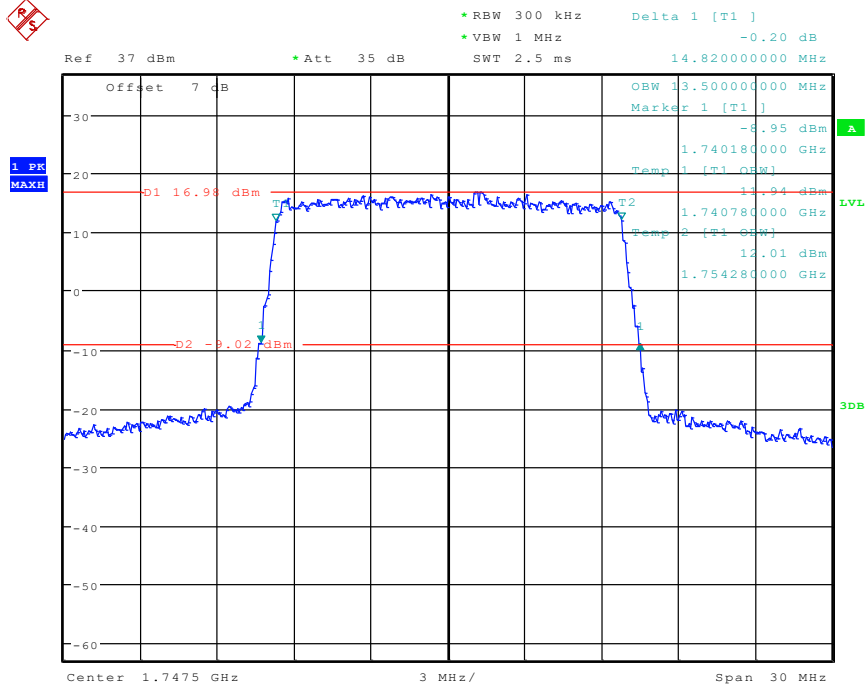

29 Band 4_15 MHz_High_QPSK_RB75#0

Date: 24.APR.2024 10:28:42