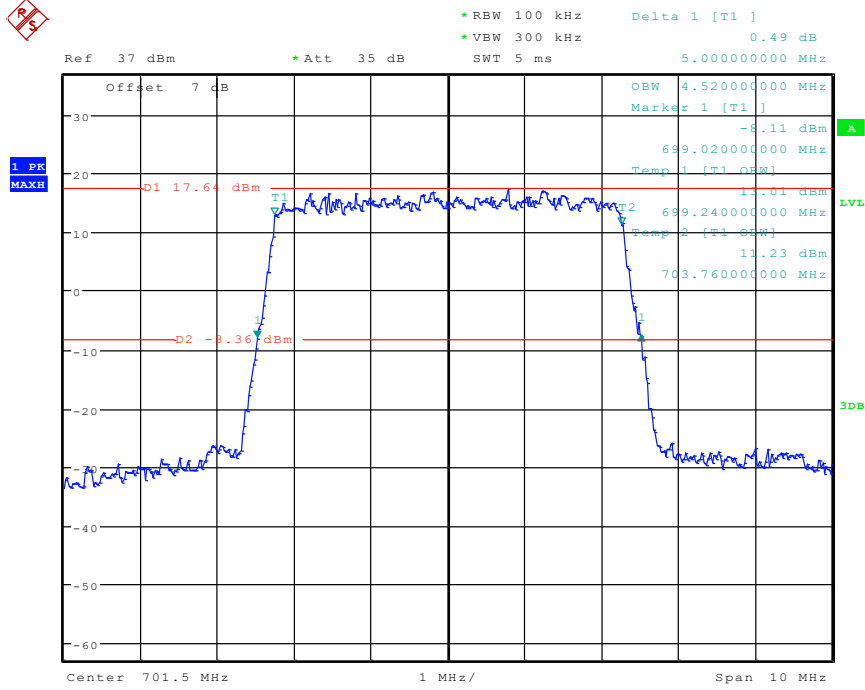

Date: 24.APR.2024 10:43:28

47 Band 12_3 MHz_High_QPSK_RB15#0

Date: 24.APR.2024 10:43:42

48 Band 12_3 MHz_High_16QAM_RB15#0

Date: 24.APR.2024 10:43:56

49 Band 12_5 MHz_Low_QPSK_RB25#0

Date: 24.APR.2024 10:49:52