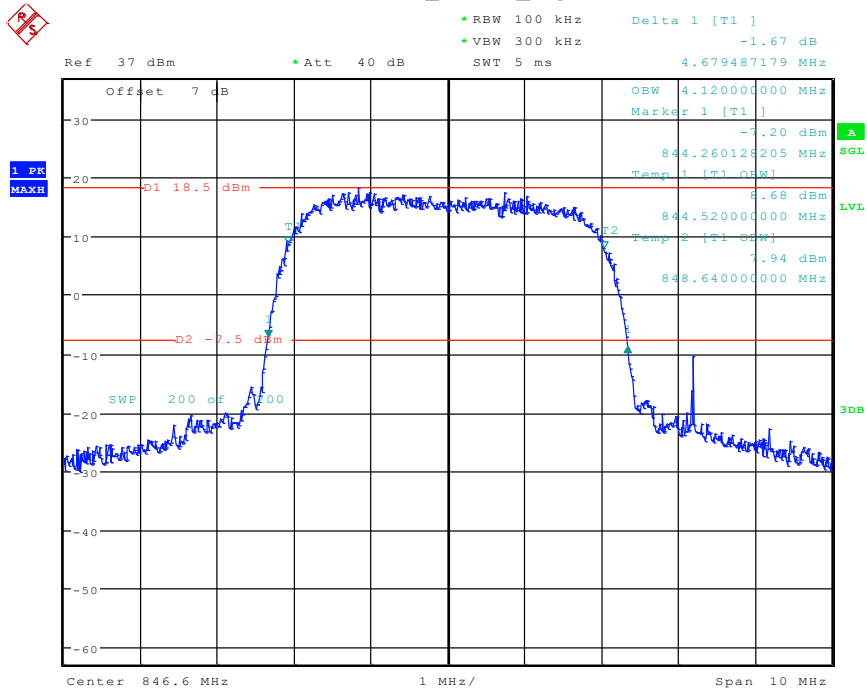

18 Band 5_HSUPA_High Channel

Date: 30.APR.2024 10:43:18