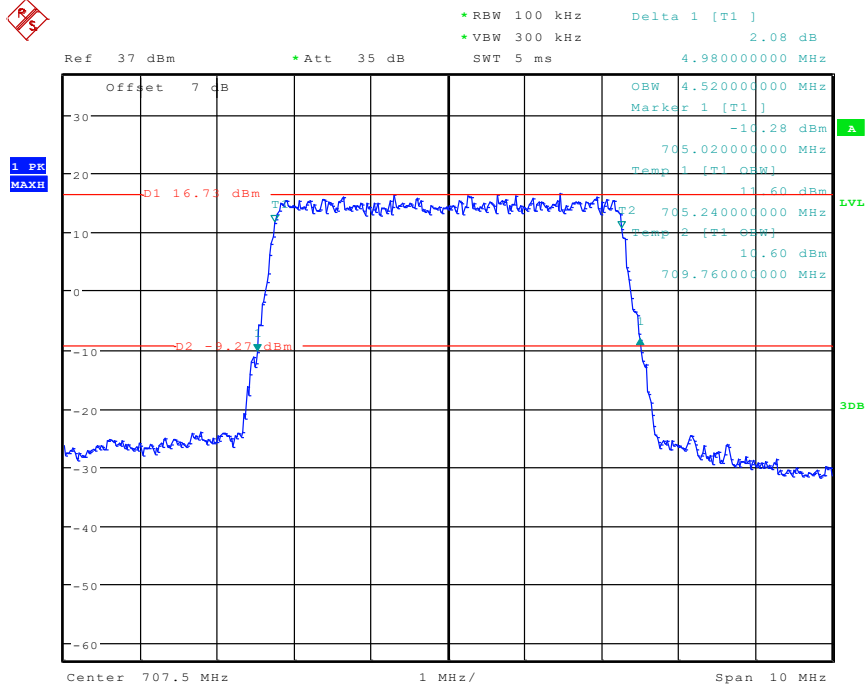

51 Band 12_5 MHz_Middle_QPSK_RB25#0

Date: 24.APR.2024 10:50:22