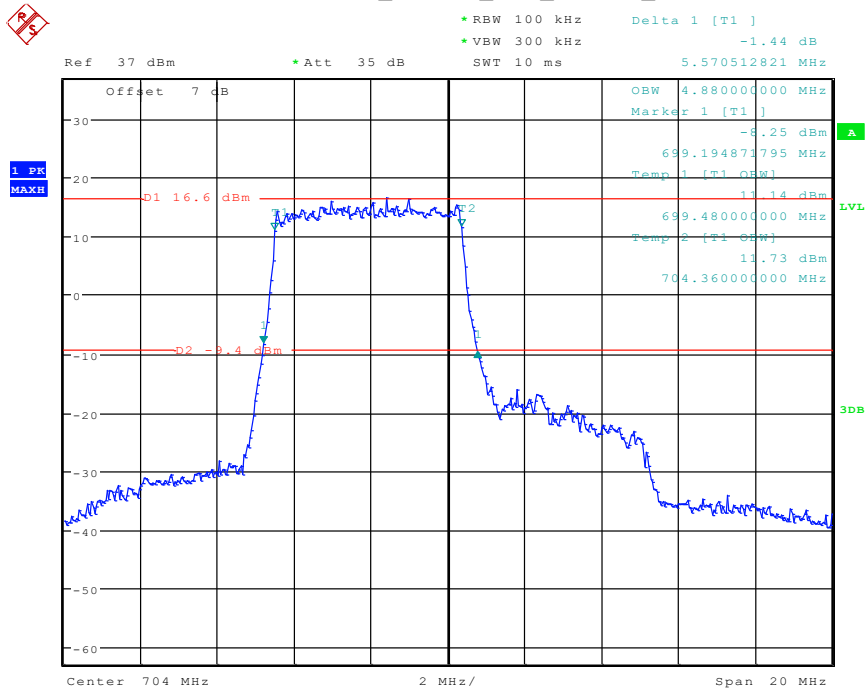

50 Band 12_5 MHz_Low_16QAM_RB25#0

Date: 24.APR.2024 10:50:08

51 Band 12_5 MHz_Middle_QPSK_RB25#0

Date: 24.APR.2024 10:50:22

52 Band 12_5 MHz_Middle_16QAM_RB25#0

Date: 24.APR.2024 10:50:38

55 Band 12_10 MHz_Low_QPSK_RB50#0

Date: 24.APR.2024 10:52:58

56 Band 12_10 MHz_Low_16QAM_RB27#0

Date: 24.APR.2024 11:09:26

57 Band 12_10 MHz_Middle_QPSK_RB50#0

Date: 24.APR.2024 10:54:20

58 Band 12_10 MHz_Middle_16QAM_RB27#0

Date: 24.APR.2024 11:05:51