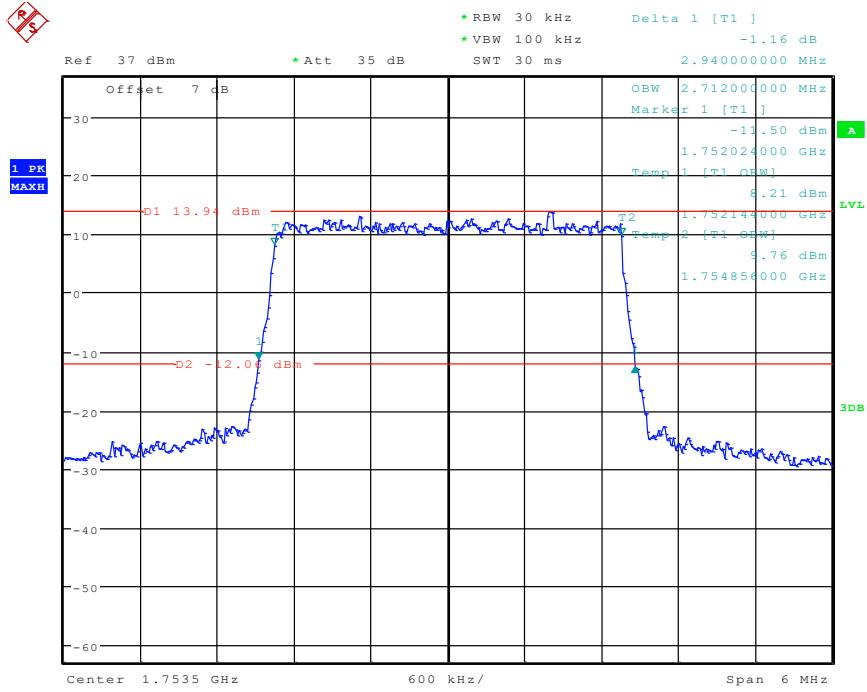

11 Band 4_3 MHz_High_QPSK_RB15#0

Date: 24.APR.2024 10:14:17