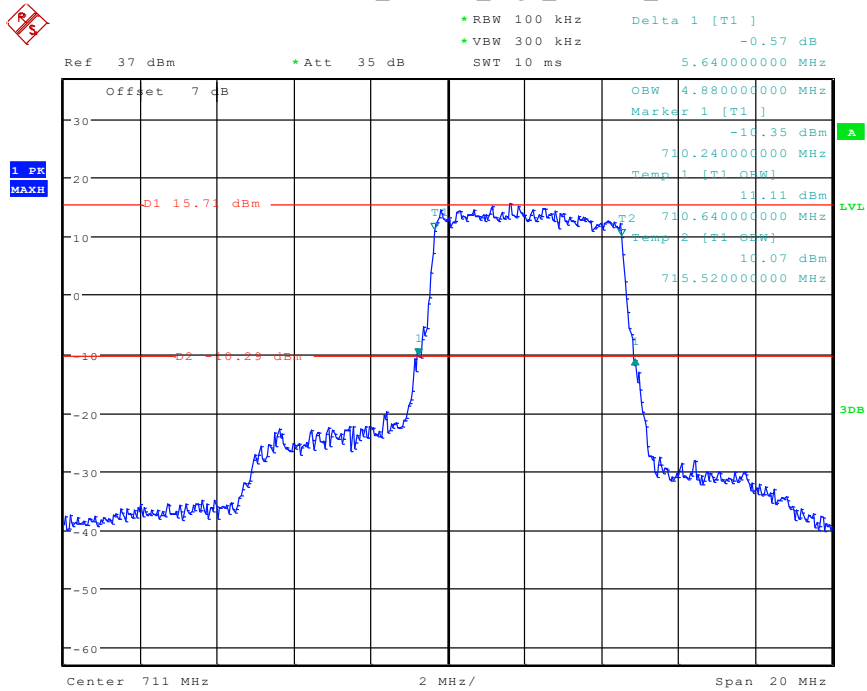

Date: 24.APR.2024 10:52:58

56 Band 12_10 MHz_Low_16QAM_RB27#0

Date: 24.APR.2024 11:09:26

57 Band 12_10 MHz_Middle_QPSK_RB50#0

Date: 24.APR.2024 10:54:20

58 Band 12_10 MHz_Middle_16QAM_RB27#0

Date: 24.APR.2024 11:05:51

59 Band 12_10 MHz_High_QPSK_RB50#0

Date: 24.APR.2024 10:59:31

60 Band 12_10 MHz_High_16QAM_RB27#0

Date: 24.APR.2024 11:00:41