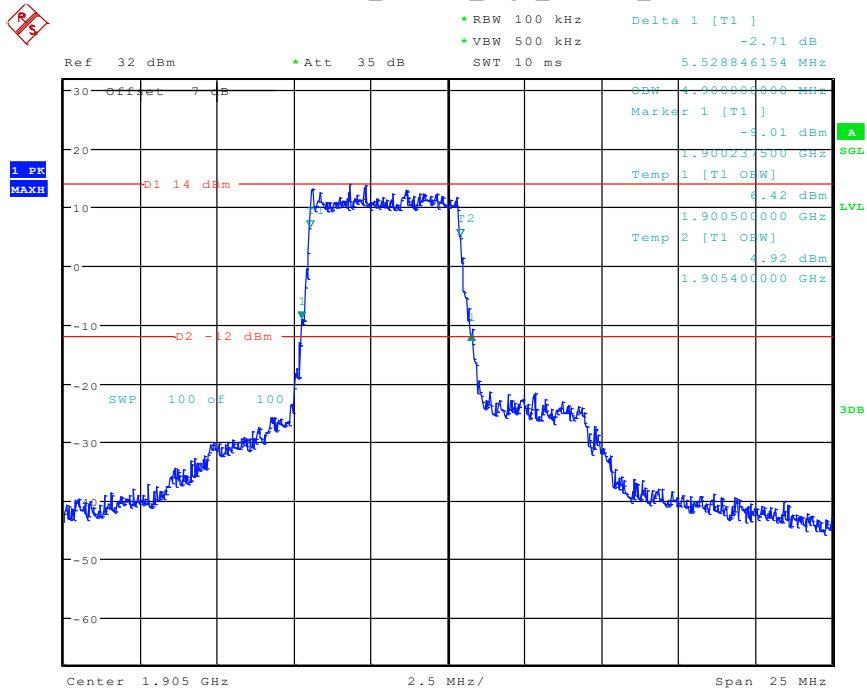

24 Band 2_10 MHz_High_16QAM_RB27#0

Date: 25.APR.2024 17:39:54