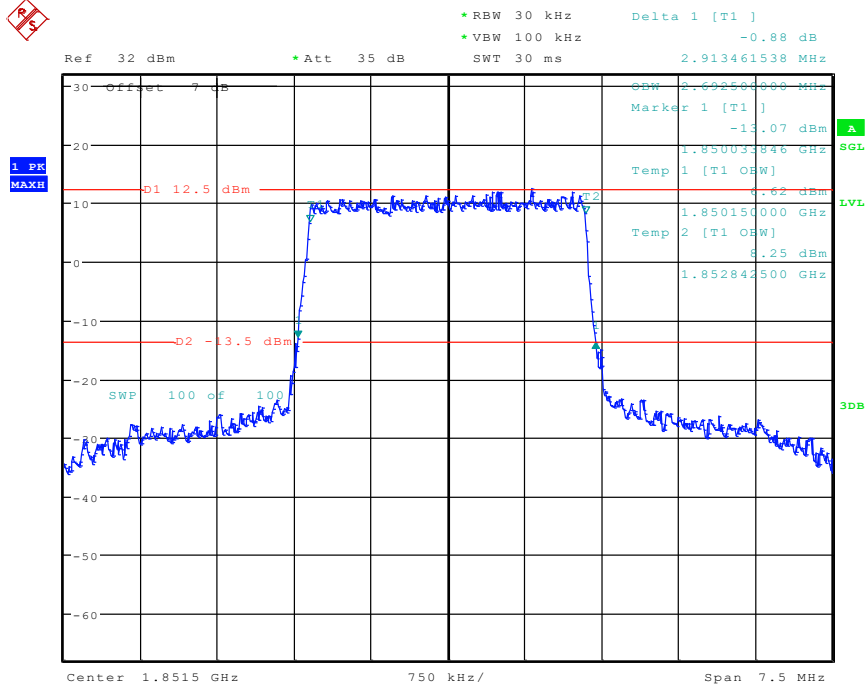

Date: 25.APR.2024 16:43:55

5 Band 2_1.4 MHz_High_QPSK_RB6#0

Date: 25.APR.2024 16:44:57

6 Band 2_1.4 MHz_High_16QAM_RB6#0

Date: 25.APR.2024 16:45:58

7 Band 2_3 MHz_Low_QPSK_RB15#0

Date: 25.APR.2024 16:48:06

8 Band 2_3 MHz_Low_16QAM_RB15#0