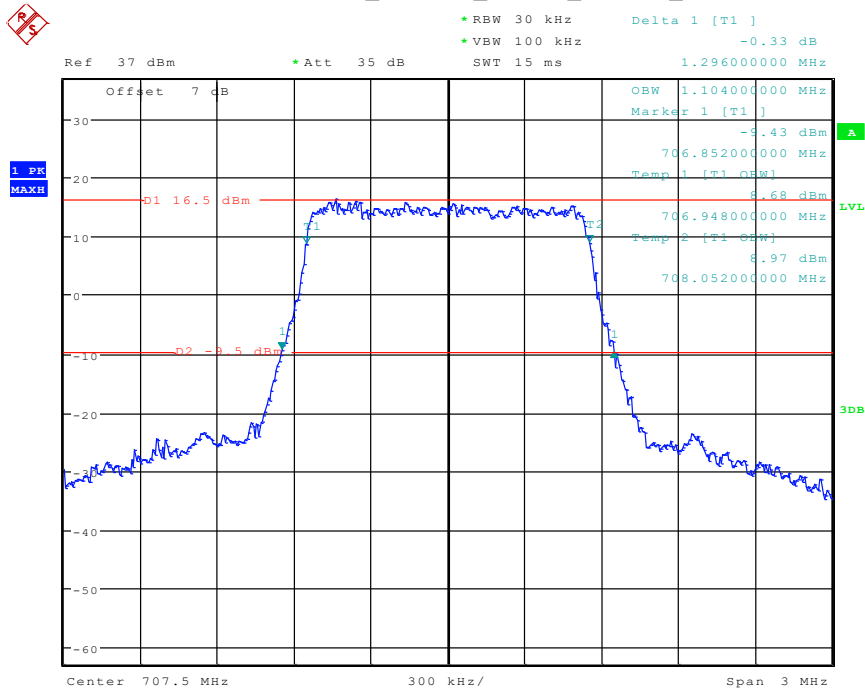

Date: 24.APR.2024 11:18:02

33 Band 4_20 MHz_Middle_QPSK_RB100#0

Date: 24.APR.2024 10:33:09

34 Band 4_20 MHz_Middle_16QAM_RB27#0

Date: 24.APR.2024 10:34:57

35 Band 4_20 MHz_High_QPSK_RB100#0

Date: 24.APR.2024 10:35:12

36 Band 4_20 MHz_High_16QAM_RB27#0

Date: 24.APR.2024 11:20:19

37 Band 12_1.4 MHz_Low_QPSK_RB6#0

Date: 24.APR.2024 10:38:10

38 Band 12_1.4 MHz_Low_16QAM_RB6#0

Date: 24.APR.2024 10:38:23

39 Band 12_1.4 MHz_Middle_QPSK_RB6#0

Date: 24.APR.2024 10:38:37

40 Band 12_1.4 MHz_Middle_16QAM_RB6#0

Date: 24.APR.2024 10:38:50

41 Band 12_1.4 MHz_High_QPSK_RB6#0

Date: 24.APR.2024 10:39:07

42 Band 12_1.4 MHz_High_16QAM_RB6#0

Date: 24.APR.2024 10:39:20