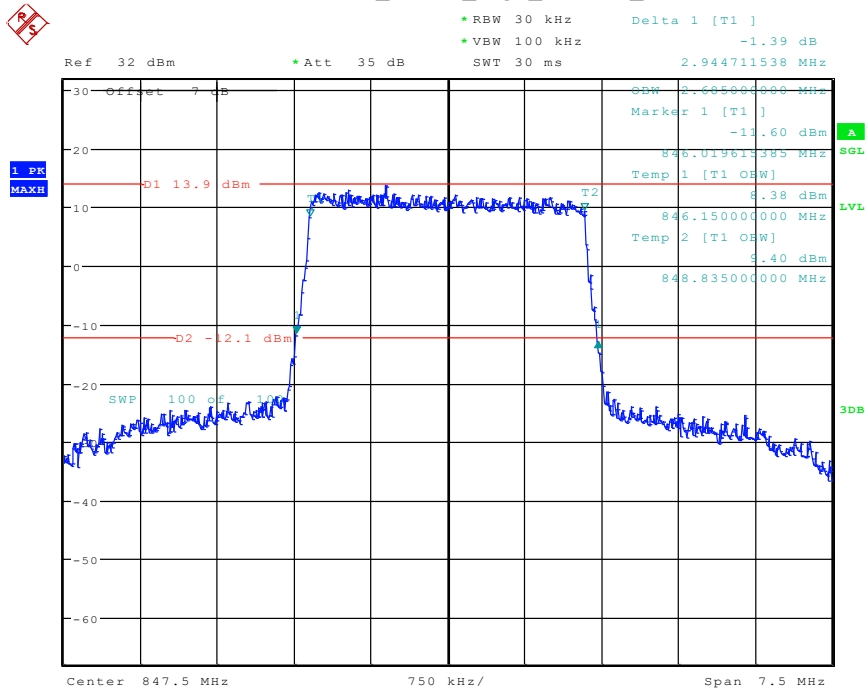

48 Band 5_3 MHz_High_16QAM_RB15#0

Date: 26.APR.2024 13:26:36