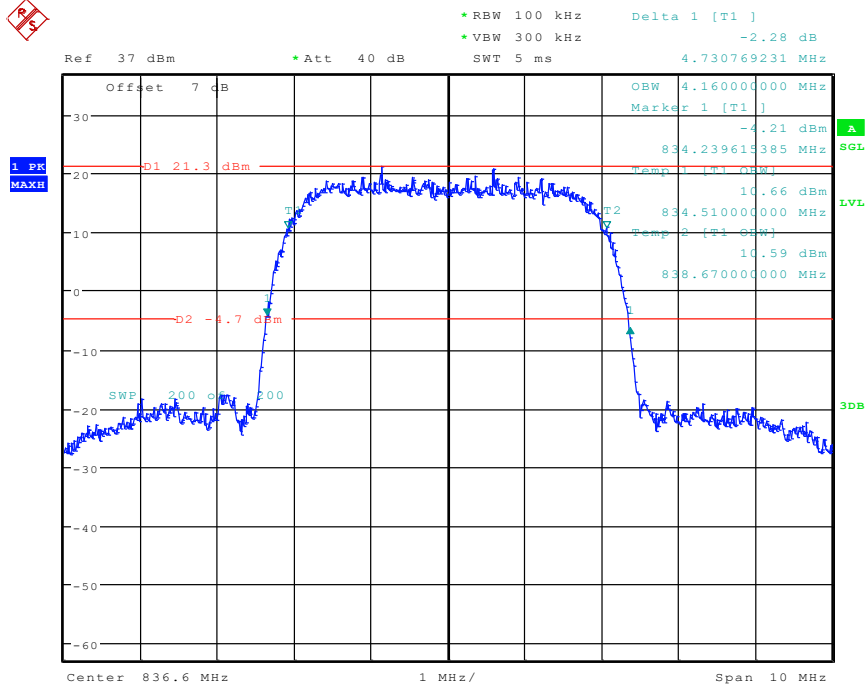

9 Band 2_HSUPA_High Channel

Date: 30.APR.2024 10:19:17

10 Band 5_RMC_Low Channel

Date: 30.APR.2024 10:28:46

11 Band 5_RMC_Middle Channel

Date: 30.APR.2024 10:30:01

12 Band 5_RMC_High Channel

Date: 30.APR.2024 10:32:26