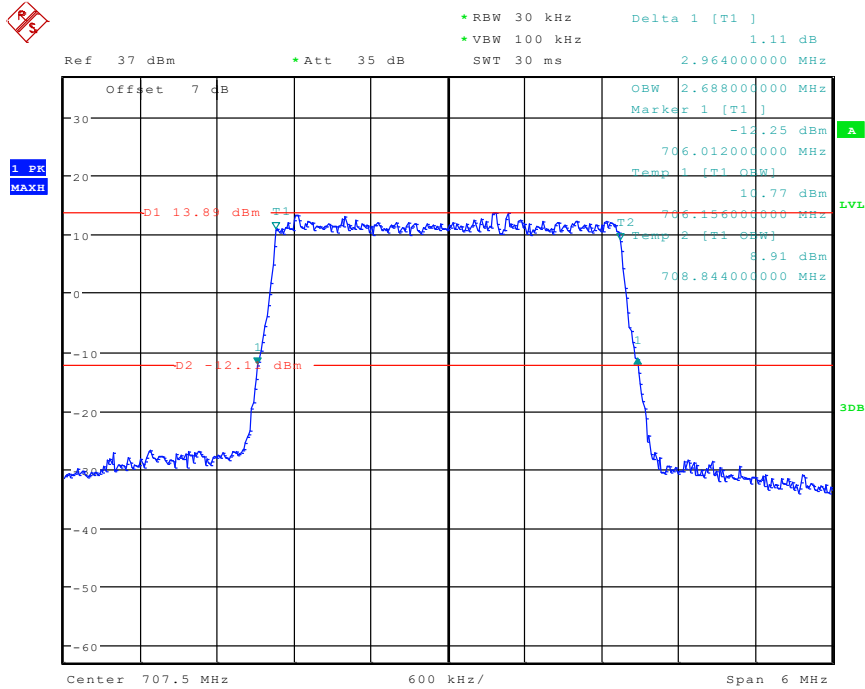

43 Band 12_3 MHz_Low_QPSK_RB15#0

Date: 24.APR.2024 10:42:48

44 Band 12_3 MHz_Low_16QAM_RB15#0

Date: 24.APR.2024 10:43:01

45 Band 12_3 MHz_Middle_QPSK_RB15#0

Date: 24.APR.2024 10:43:15

46 Band 12_3 MHz_Middle_16QAM_RB15#0