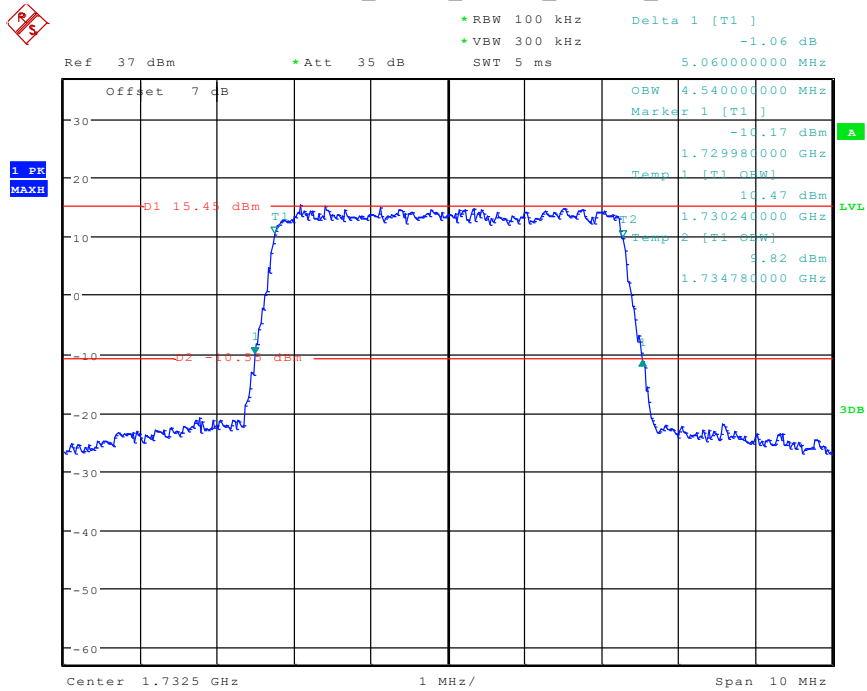

16 Band 4_5 MHz_Middle_16QAM_RB25#0

Date: 24.APR.2024 10:18:22