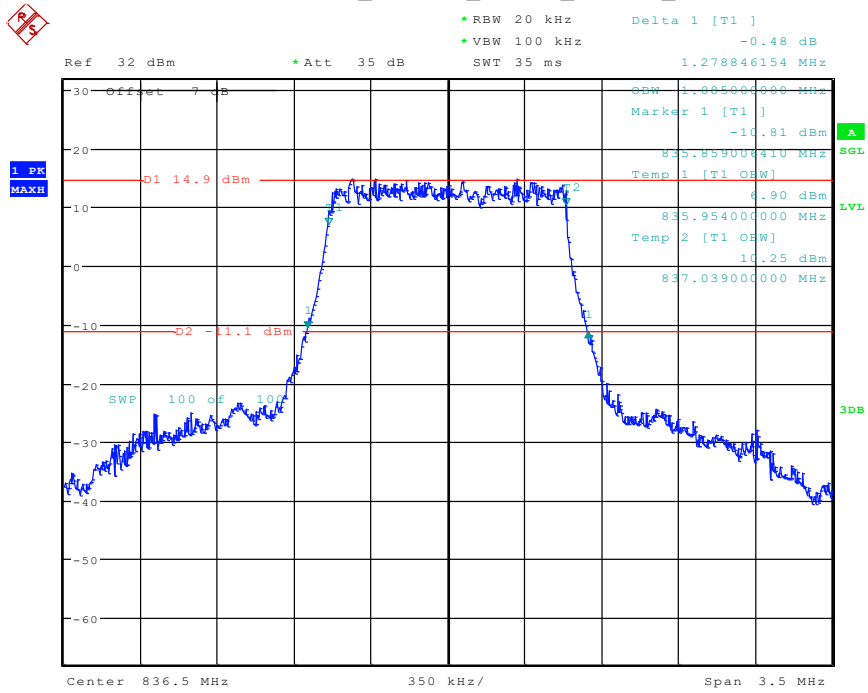

37 Band 5_1.4 MHz_Low_QPSK_RB6#0

Date: 26.APR.2024 13:04:31

38 Band 5_1.4 MHz_Low_16QAM_RB6#0

Date: 26.APR.2024 13:05:43

39 Band 5_1.4 MHz_Middle_QPSK_RB6#0

Date: 26.APR.2024 13:07:35

40 Band 5_1.4 MHz_Middle_16QAM_RB6#0

Date: 26.APR.2024 13:09:10

41 Band 5_1.4 MHz_High_QPSK_RB6#0

Date: 26.APR.2024 13:10:57

42 Band 5_1.4 MHz_High_16QAM_RB6#0

Date: 26.APR.2024 13:12:36

43 Band 5_3 MHz_Low_QPSK_RB15#0

Date: 26.APR.2024 13:19:30