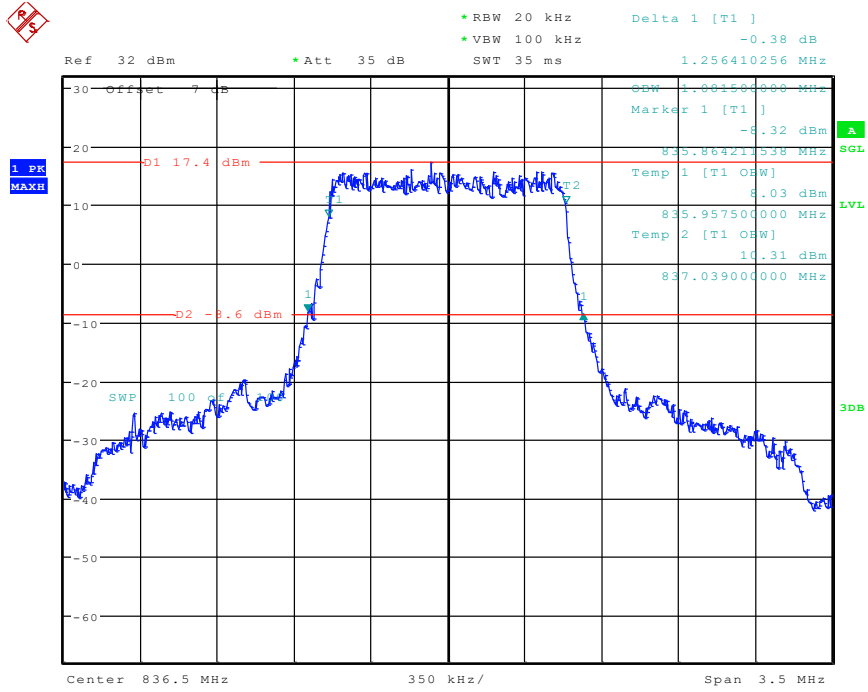

37 Band 5_1.4 MHz_Low_QPSK_RB6#0

Date: 26.APR.2024 13:04:31

38 Band 5_1.4 MHz_Low_16QAM_RB6#0

Date: 26.APR.2024 13:05:43

39 Band 5_1.4 MHz_Middle_QPSK_RB6#0

Date: 26.APR.2024 13:07:35

40 Band 5_1.4 MHz_Middle_16QAM_RB6#0

Date: 26.APR.2024 13:09:10

41 Band 5_1.4 MHz_High_QPSK_RB6#0

Date: 26.APR.2024 13:10:57

42 Band 5_1.4 MHz_High_16QAM_RB6#0

Date: 26.APR.2024 13:12:36

43 Band 5_3 MHz_Low_QPSK_RB15#0

Date: 26.APR.2024 13:19:30