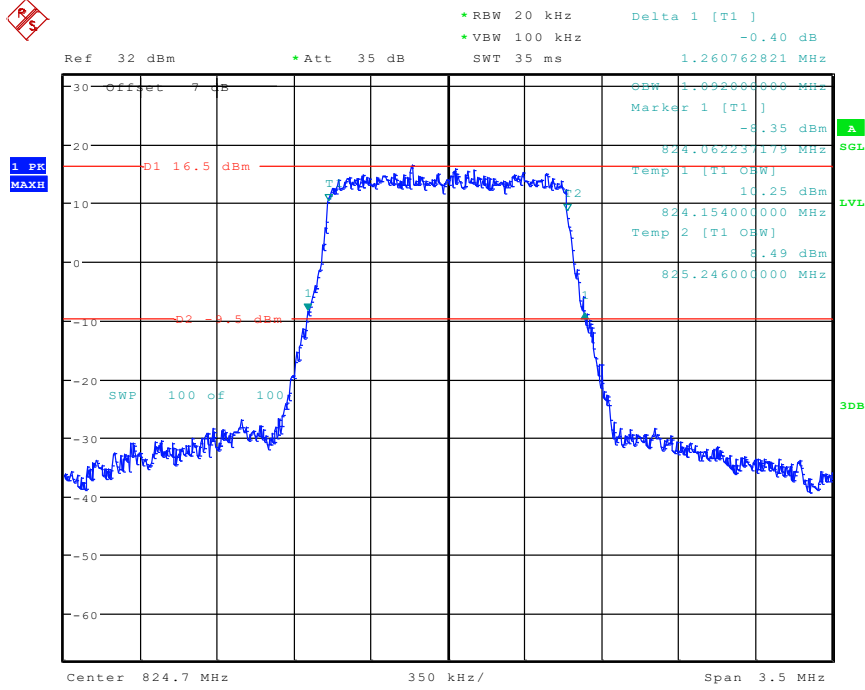

Date: 25.APR.2024 17:56:33

34 Band 2_20 MHz_Middle_16QAM_RB27#0

Date: 25.APR.2024 17:58:04

35 Band 2_20 MHz_High_QPSK_RB100#0

Date: 25.APR.2024 17:59:29

36 Band 2_20 MHz_High_16QAM_RB27#0

Date: 25.APR.2024 18:02:22

37 Band 5_1.4 MHz_Low_QPSK_RB6#0

Date: 26.APR.2024 13:04:31

38 Band 5_1.4 MHz_Low_16QAM_RB6#0

Date: 26.APR.2024 13:05:43

39 Band 5_1.4 MHz_Middle_QPSK_RB6#0

Date: 26.APR.2024 13:07:35

40 Band 5_1.4 MHz_Middle_16QAM_RB6#0