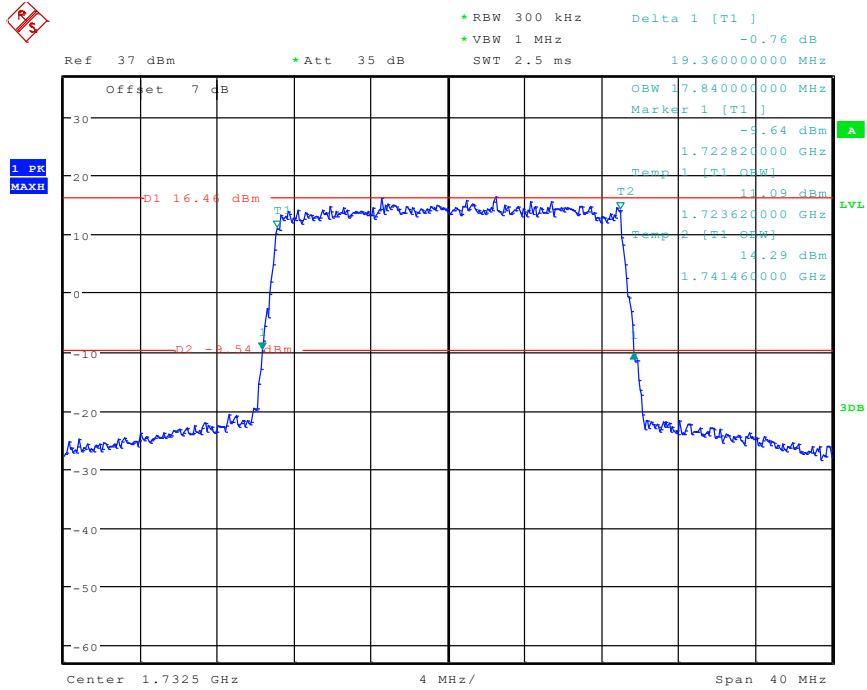

33 Band 4_20 MHz_Middle_QPSK_RB100#0

Date: 24.APR.2024 10:33:09