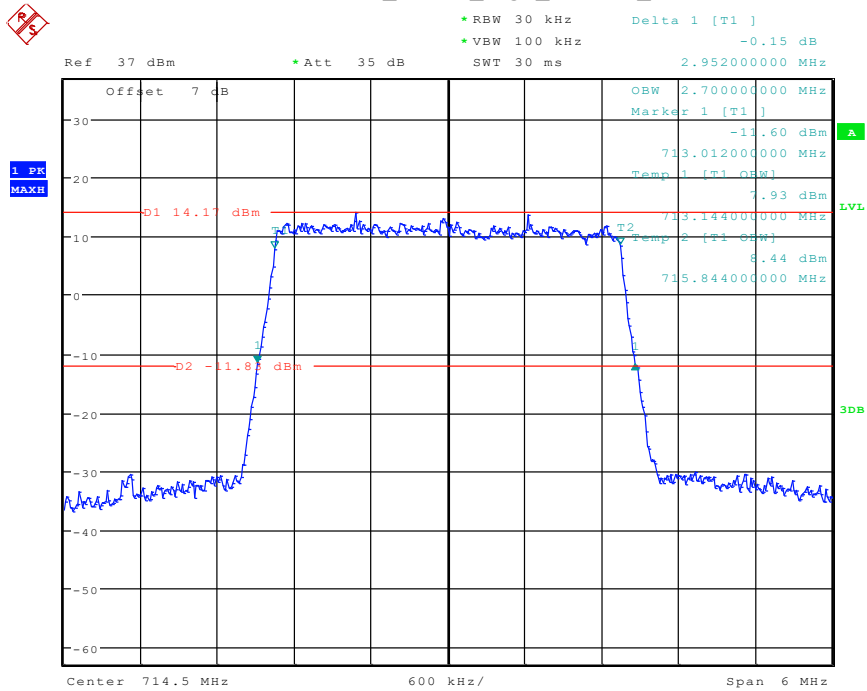

48 Band 12_3 MHz_High_16QAM_RB15#0

Date: 24.APR.2024 10:43:56