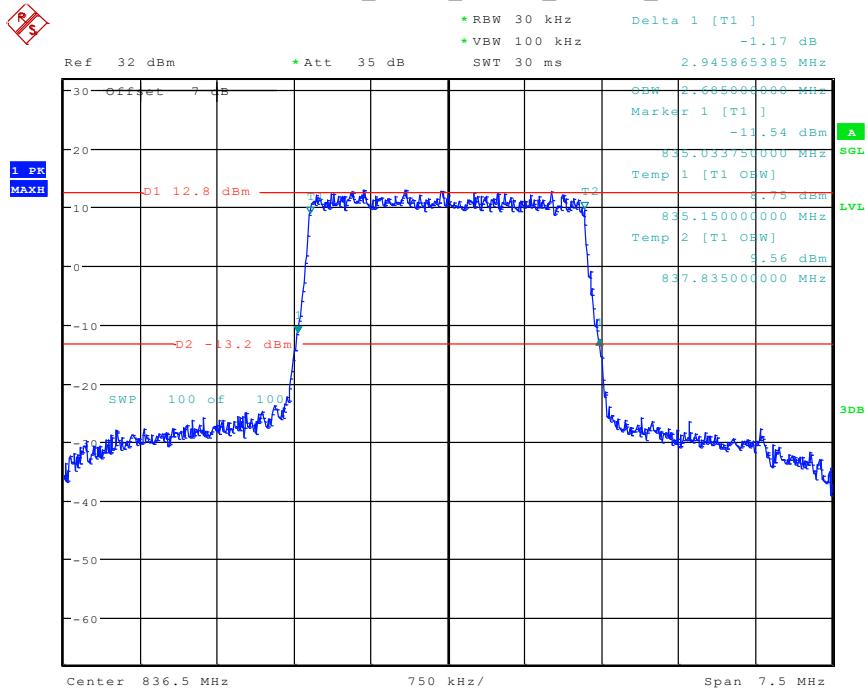

44 Band 5_3 MHz_Low_16QAM_RB15#0

Date: 26.APR.2024 13:20:34

45 Band 5_3 MHz_Middle_QPSK_RB15#0

Date: 26.APR.2024 13:21:31

46 Band 5_3 MHz_Middle_16QAM_RB15#0

Date: 26.APR.2024 13:22:50

47 Band 5_3 MHz_High_QPSK_RB15#0