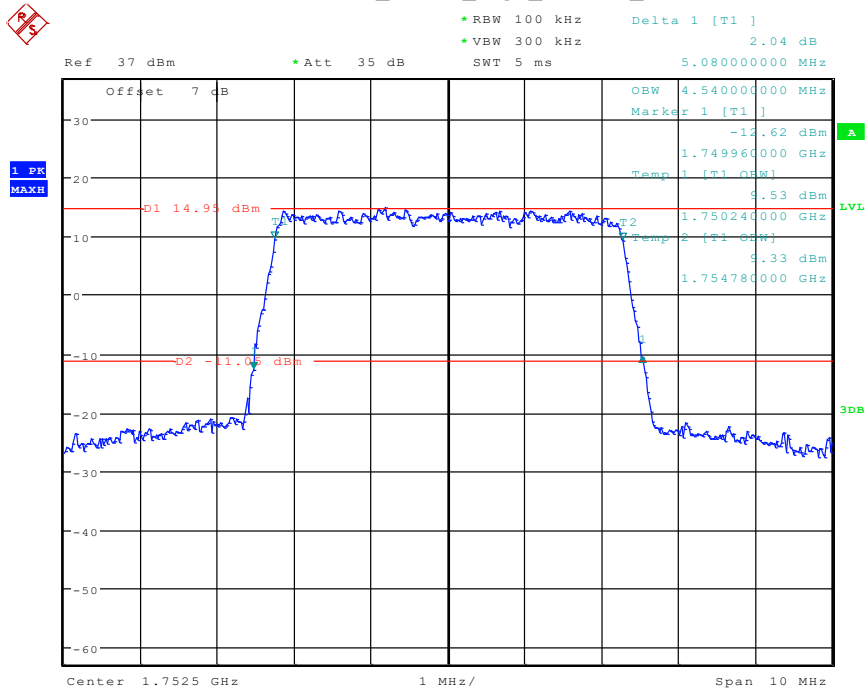

18 Band 4_5 MHz_High_16QAM_RB25#0

Date: 24.APR.2024 10:18:55