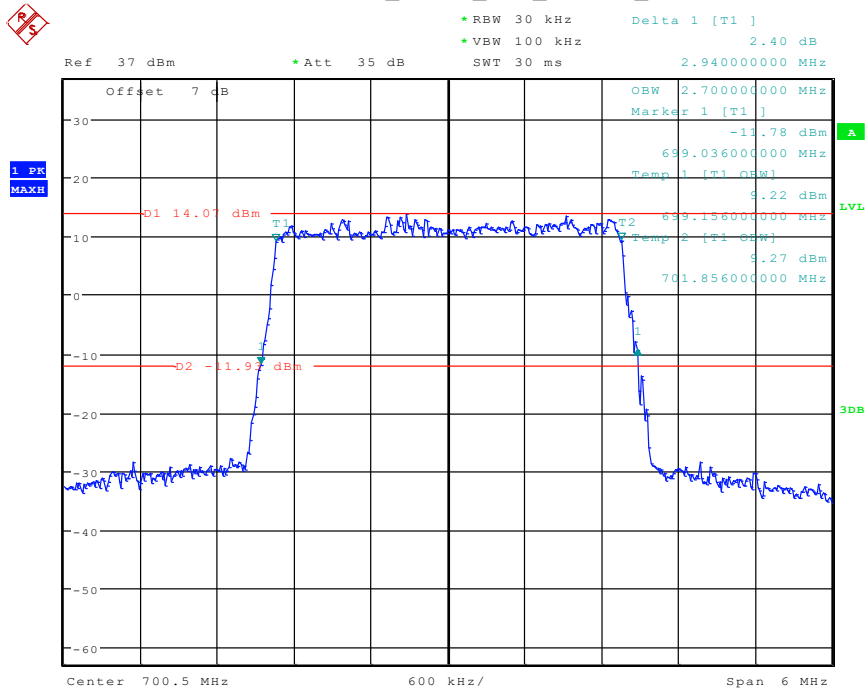

44 Band 12_3 MHz_Low_16QAM_RB15#0

Date: 24.APR.2024 10:43:01