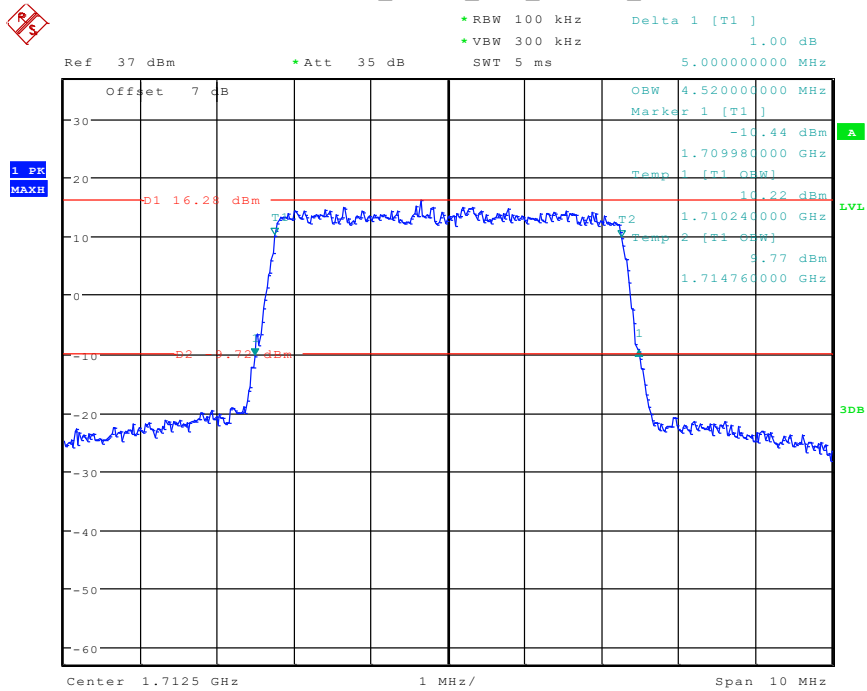

11 Band 4_3 MHz_High_QPSK_RB15#0

Date: 24.APR.2024 10:14:17

12 Band 4_3 MHz_High_16QAM_RB15#0

Date: 24.APR.2024 10:14:30

13 Band 4_5 MHz_Low_QPSK_RB25#0

Date: 24.APR.2024 10:17:33

14 Band 4_5 MHz_Low_16QAM_RB25#0