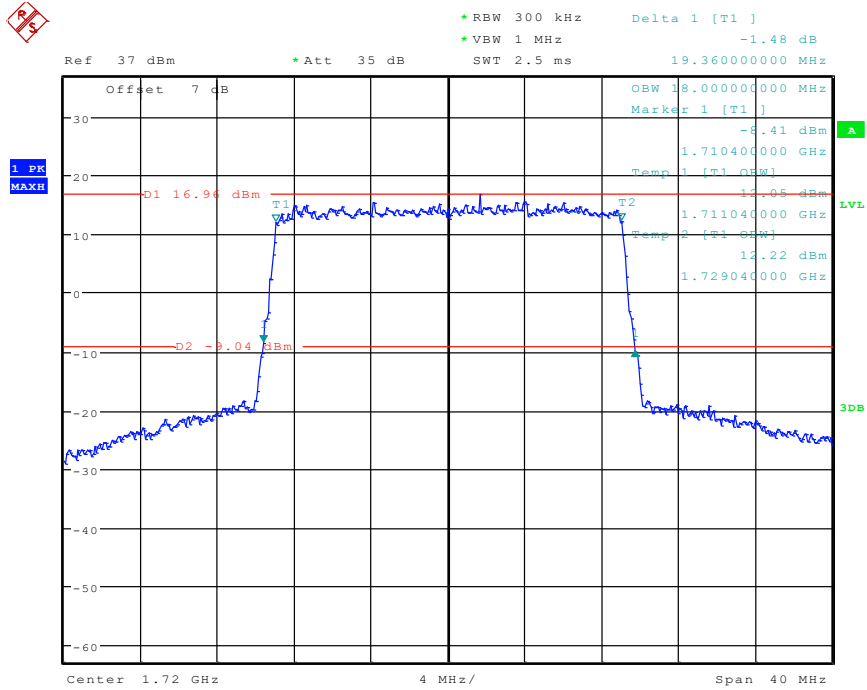

29 Band 4_15 MHz_High_QPSK_RB75#0

Date: 24.APR.2024 10:28:42

30 Band 4_15 MHz_High_16QAM_RB27#0

Date: 24.APR.2024 11:14:29

31 Band 4_20 MHz_Low_QPSK_RB100#0

Date: 24.APR.2024 10:31:37

32 Band 4_20 MHz_Low_16QAM_RB27#0