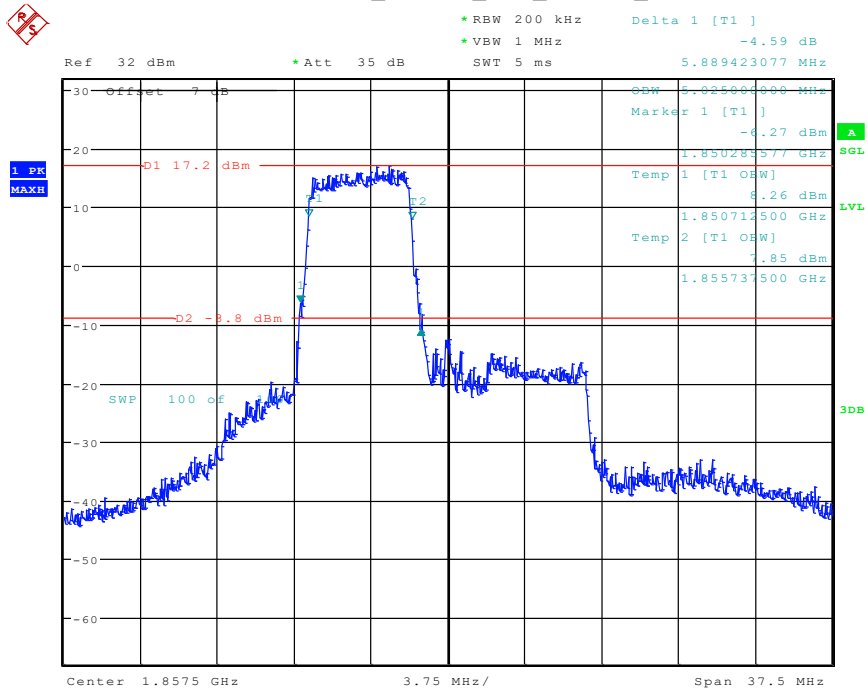

23 Band 2_10 MHz_High_QPSK_RB50#0

Date: 25.APR.2024 17:36:01

24 Band 2_10 MHz_High_16QAM_RB27#0

Date: 25.APR.2024 17:39:54

25 Band 2_15 MHz_Low_QPSK_RB75#0

Date: 25.APR.2024 17:42:45

26 Band 2_15 MHz_Low_16QAM_RB27#0

Date: 25.APR.2024 17:44:29

27 Band 2_15 MHz_Middle_QPSK_RB75#0

Date: 25.APR.2024 17:45:47

28 Band 2_15 MHz_Middle_16QAM_RB27#0

Date: 26.APR.2024 10:20:51

29 Band 2_15 MHz_High_QPSK_RB75#0

Date: 25.APR.2024 17:49:09