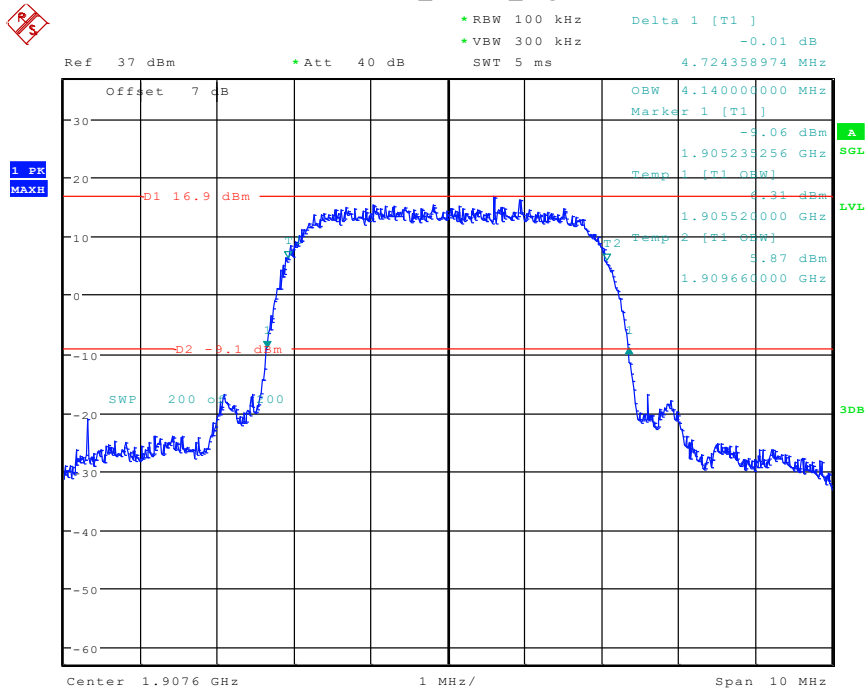

6 Band 2_HSDPA_High Channel

Date: 30.APR.2024 10:04:58