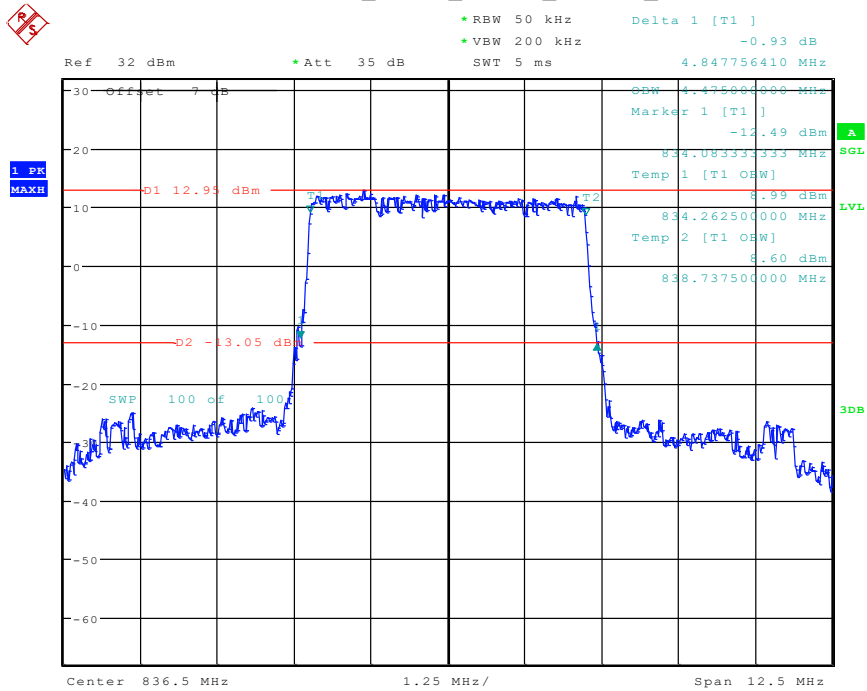

52 Band 5_5 MHz_Middle_16QAM_RB25#0

Date: 26.APR.2024 13:33:43