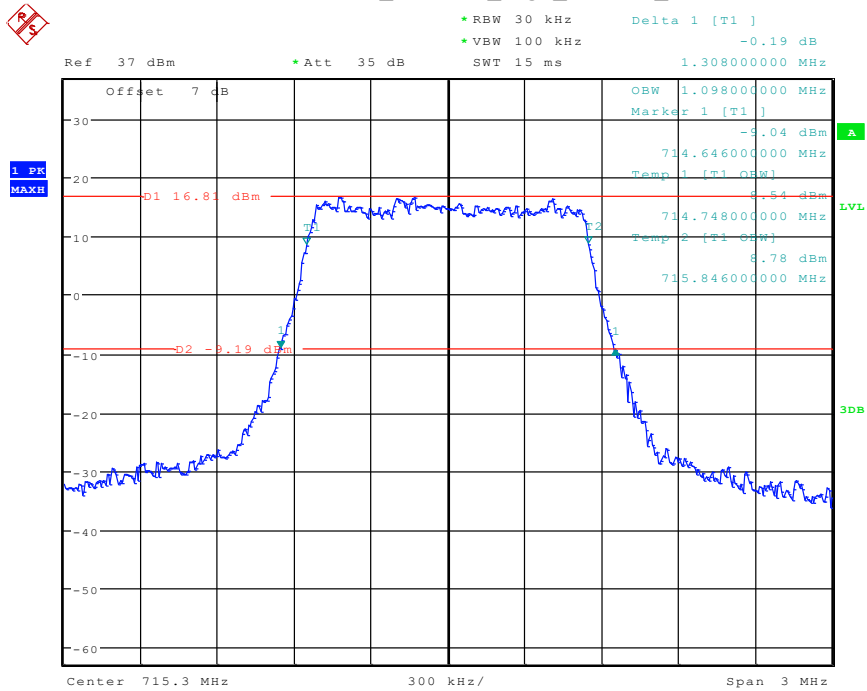

Date: 24.APR.2024 10:38:37

40 Band 12_1.4 MHz_Middle_16QAM_RB6#0

Date: 24.APR.2024 10:38:50

41 Band 12_1.4 MHz_High_QPSK_RB6#0

Date: 24.APR.2024 10:39:07

42 Band 12_1.4 MHz_High_16QAM_RB6#0

Date: 24.APR.2024 10:39:20