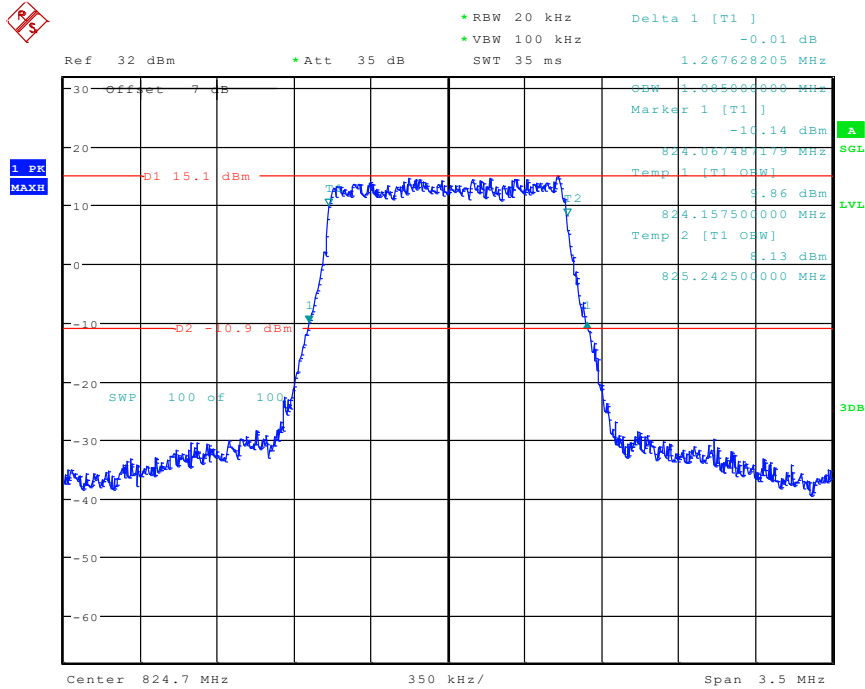

Date: 25.APR.2024 17:56:33

34 Band 2_20 MHz_Middle_16QAM_RB27#0

Date: 25.APR.2024 17:58:04

35 Band 2_20 MHz_High_QPSK_RB100#0

Date: 25.APR.2024 17:59:29

36 Band 2_20 MHz_High_16QAM_RB27#0

Date: 25.APR.2024 18:02:22

37 Band 5_1.4 MHz_Low_QPSK_RB6#0

Date: 26.APR.2024 13:04:31

38 Band 5_1.4 MHz_Low_16QAM_RB6#0

Date: 26.APR.2024 13:05:43

39 Band 5_1.4 MHz_Middle_QPSK_RB6#0

Date: 26.APR.2024 13:07:35

40 Band 5_1.4 MHz_Middle_16QAM_RB6#0