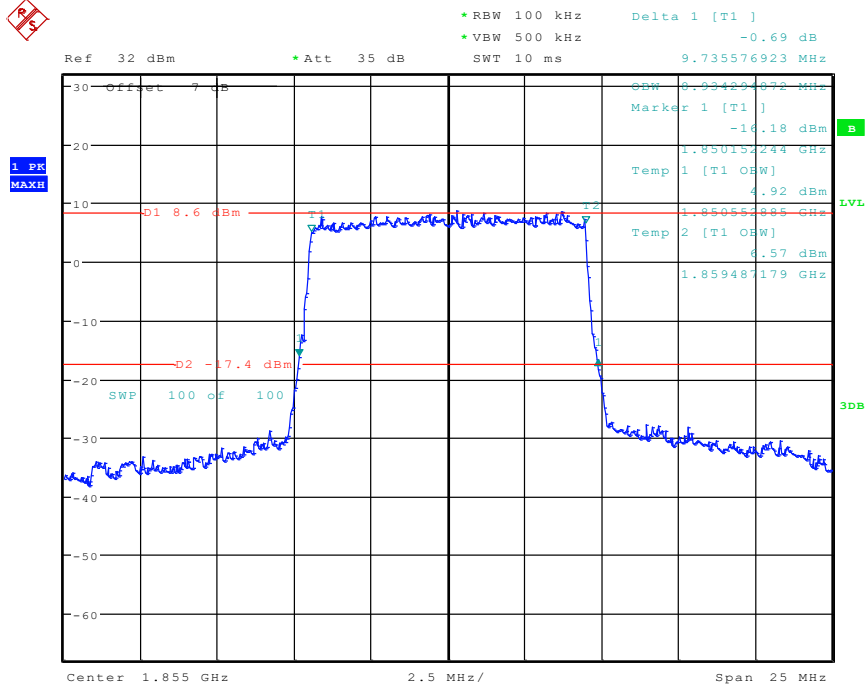

19 Band 2_10 MHz_Low_QPSK_RB50#0

Date: 26.APR.2024 10:59:04