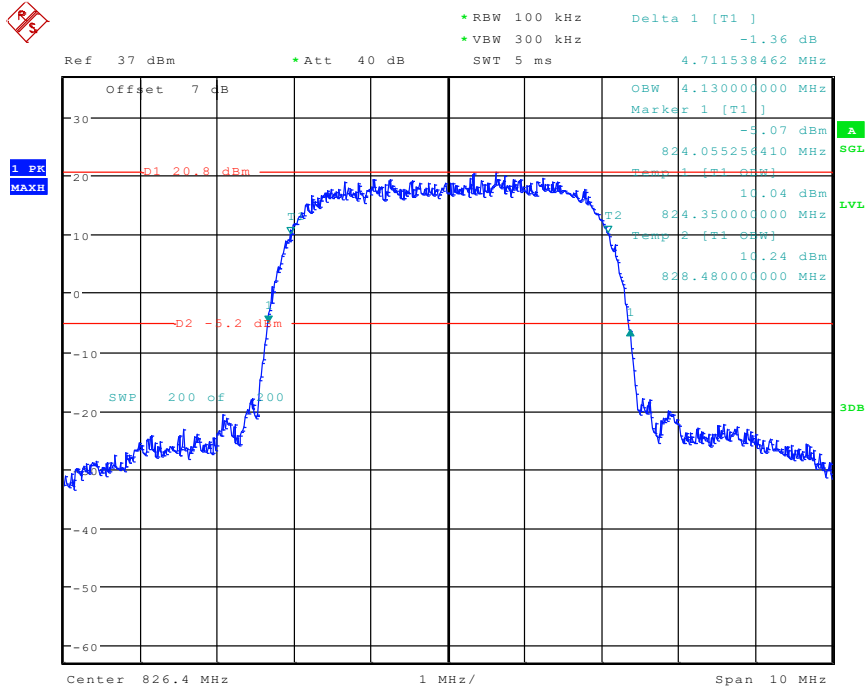

10 Band 5_RMC_Low Channel

Date: 30.APR.2024 10:28:46