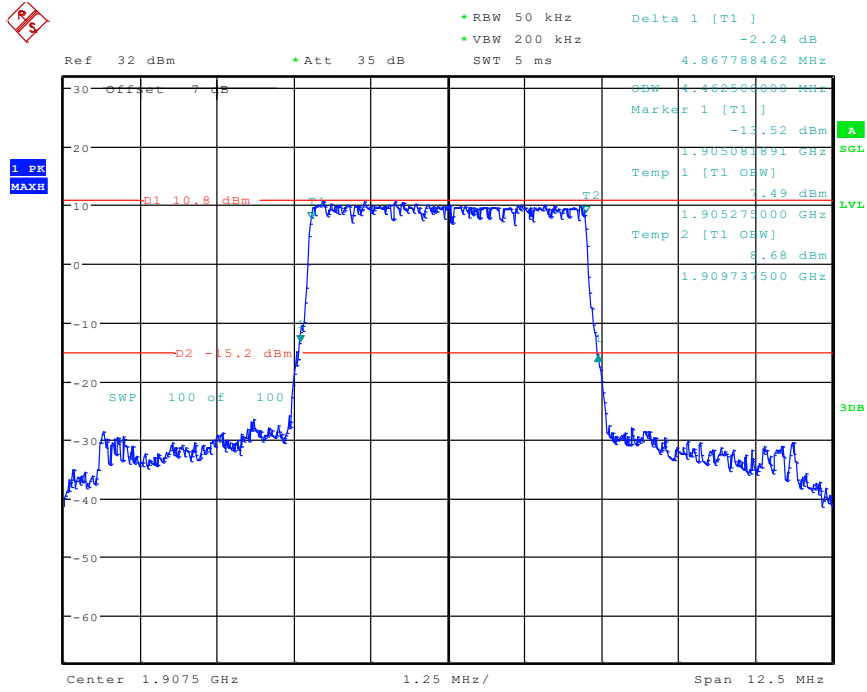

14 Band 2_5 MHz_Low_16QAM_RB25#0

Date: 26.APR.2024 10:03:28

15 Band 2_5 MHz_Middle_QPSK_RB25#0

Date: 25.APR.2024 17:11:21

16 Band 2_5 MHz_Middle_16QAM_RB25#0

Date: 25.APR.2024 17:12:39

17 Band 2_5 MHz_High_QPSK_RB25#0