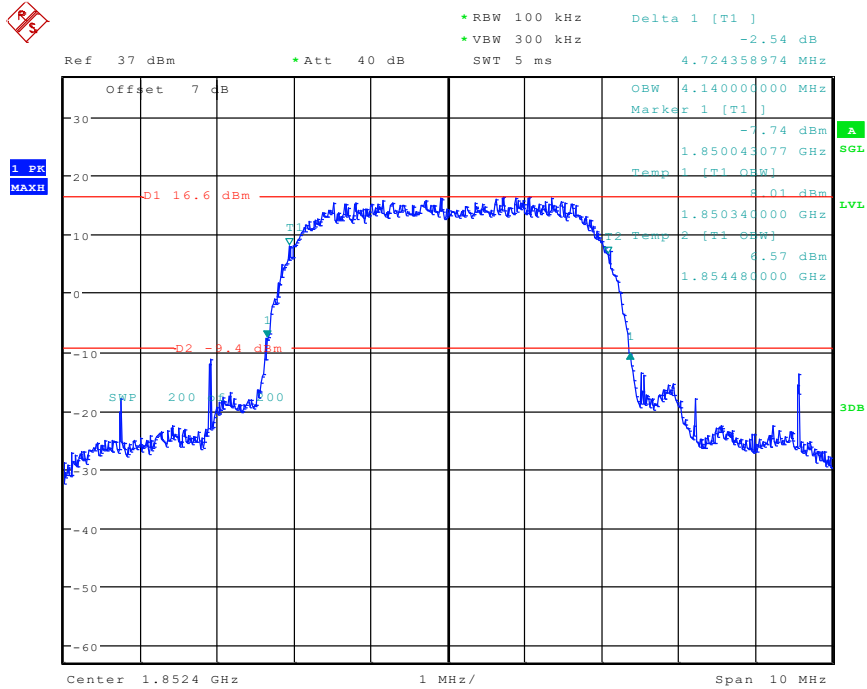

1 Band 2_RMC_Low Channel

Date: 30.APR.2024 10:25:03

2 Band 2_RMC_Middle Channel

Date: 30.APR.2024 09:49:00

3 Band 2_RMC_High Channel

Date: 30.APR.2024 09:51:03

4 Band 2_HSDPA_Low Channel

Date: 30.APR.2024 10:02:11