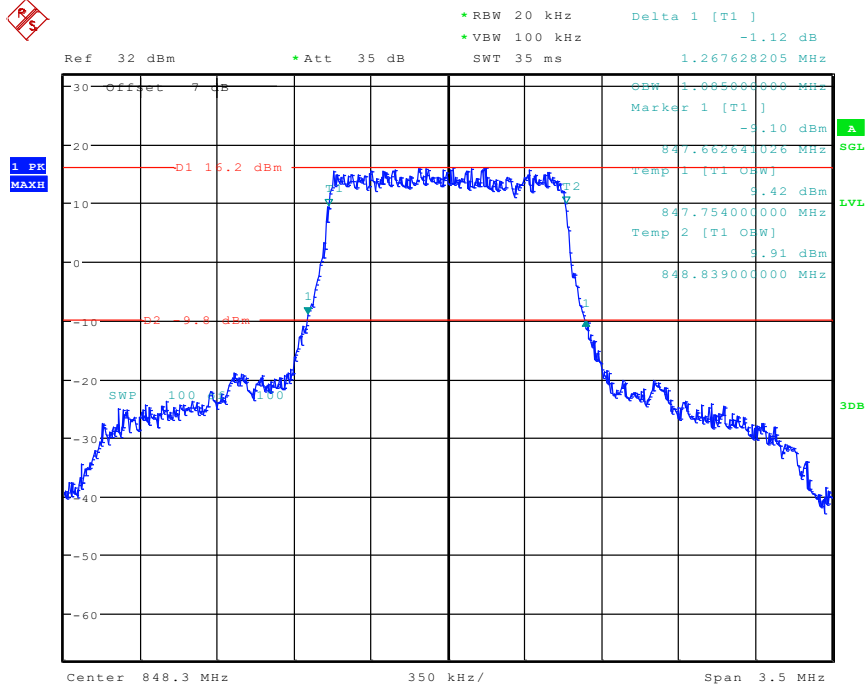

37 Band 5_1.4 MHz_Low_QPSK_RB6#0

Date: 26.APR.2024 13:04:31

38 Band 5_1.4 MHz_Low_16QAM_RB6#0

Date: 26.APR.2024 13:05:43

39 Band 5_1.4 MHz_Middle_QPSK_RB6#0

Date: 26.APR.2024 13:07:35

40 Band 5_1.4 MHz_Middle_16QAM_RB6#0

Date: 26.APR.2024 13:09:10

41 Band 5_1.4 MHz_High_QPSK_RB6#0

Date: 26.APR.2024 13:10:57

42 Band 5_1.4 MHz_High_16QAM_RB6#0

Date: 26.APR.2024 13:12:36

43 Band 5_3 MHz_Low_QPSK_RB15#0

Date: 26.APR.2024 13:19:30