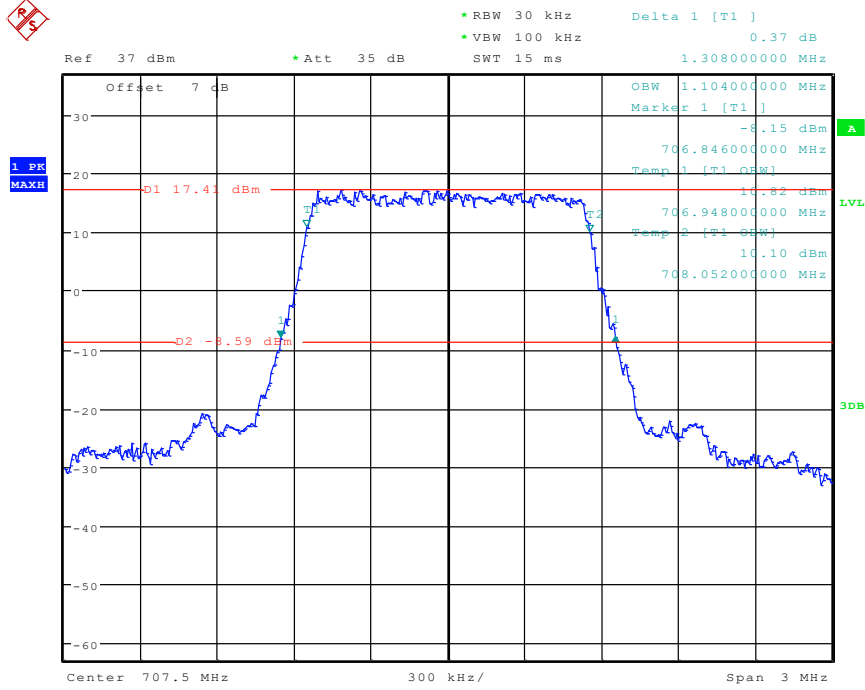

36 Band 4_20 MHz_High_16QAM_RB27#0

Date: 24.APR.2024 11:20:19

37 Band 12_1.4 MHz_Low_QPSK_RB6#0

Date: 24.APR.2024 10:38:10

38 Band 12_1.4 MHz_Low_16QAM_RB6#0

Date: 24.APR.2024 10:38:23

39 Band 12_1.4 MHz_Middle_QPSK_RB6#0