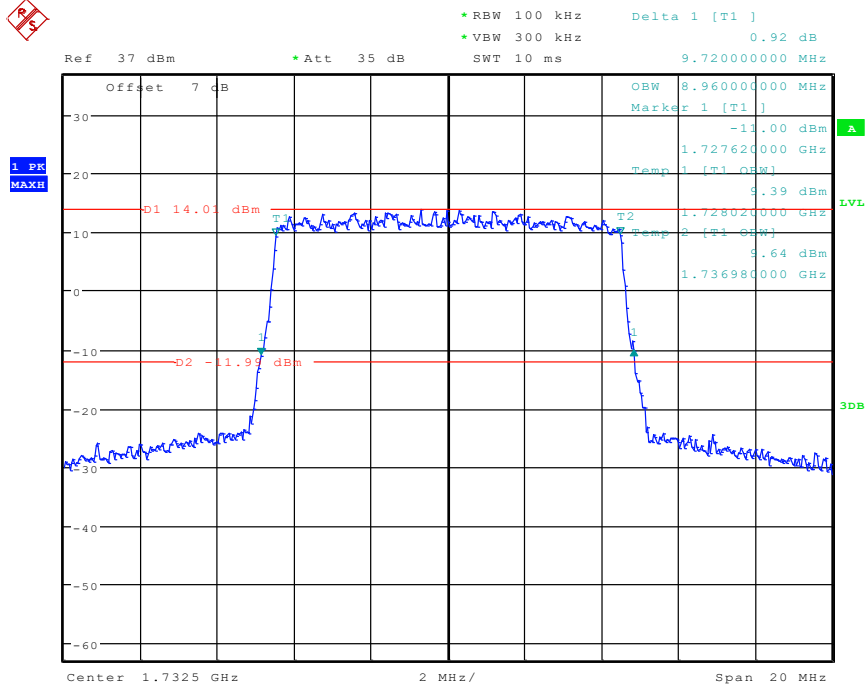

21 Band 4_10 MHz_Middle_QPSK_RB50#0

Date: 24.APR.2024 10:23:21