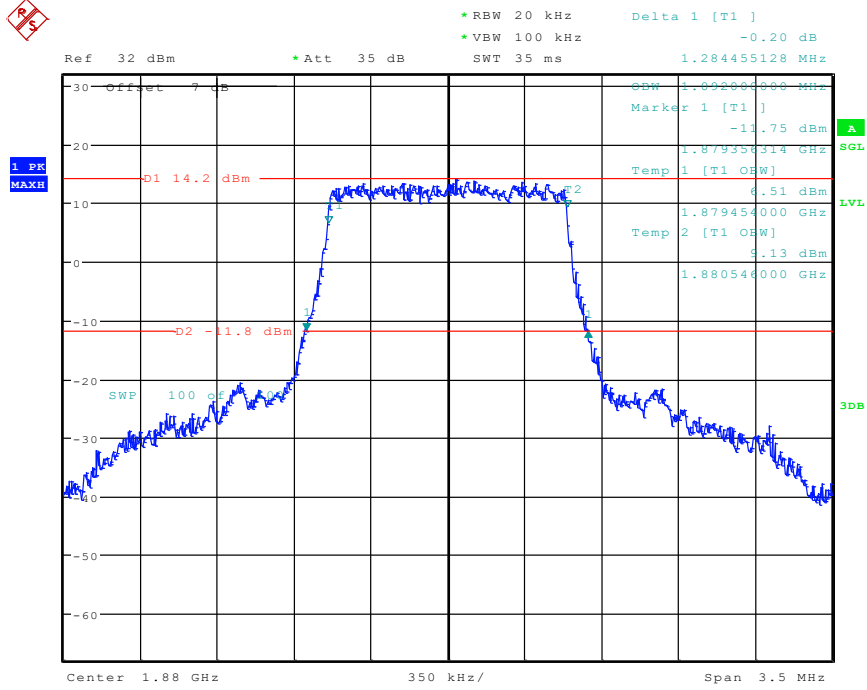

17 Band 5_HSUPA_Middle Channel

Date: 30.APR.2024 11:21:36

18 Band 5_HSUPA_High Channel

Date: 30.APR.2024 10:43:18

3 Band 2_1.4 MHz_Middle_QPSK_RB6#0

Date: 25.APR.2024 16:42:39

4 Band 2_1.4 MHz_Middle_16QAM_RB6#0

Date: 25.APR.2024 16:43:55

5 Band 2_1.4 MHz_High_QPSK_RB6#0

Date: 25.APR.2024 16:44:57

6 Band 2_1.4 MHz_High_16QAM_RB6#0

Date: 25.APR.2024 16:45:58

7 Band 2_3 MHz_Low_QPSK_RB15#0

Date: 25.APR.2024 16:48:06

8 Band 2_3 MHz_Low_16QAM_RB15#0