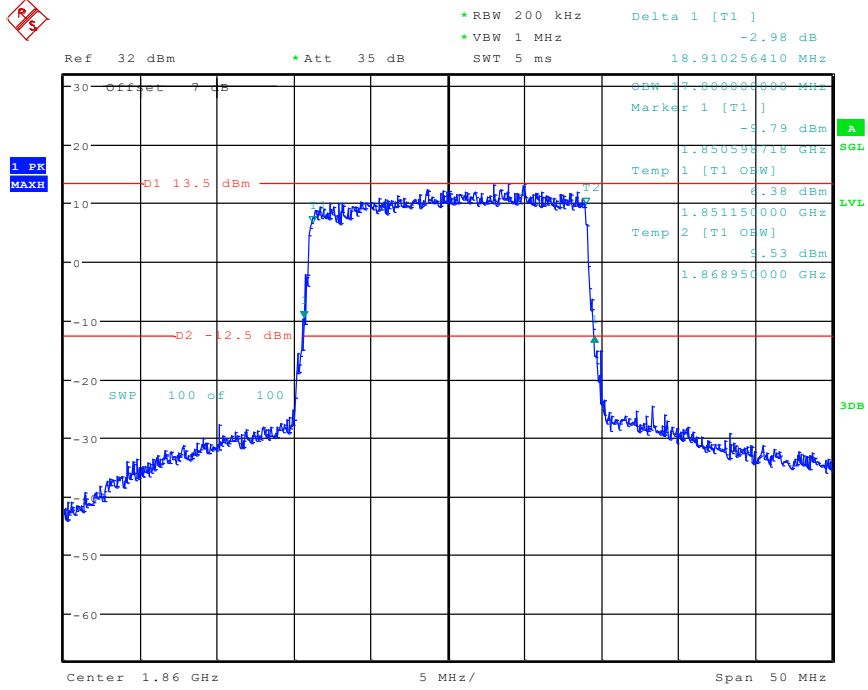

31 Band 2_20 MHz_Low_QPSK_RB100#0

Date: 25.APR.2024 17:53:11