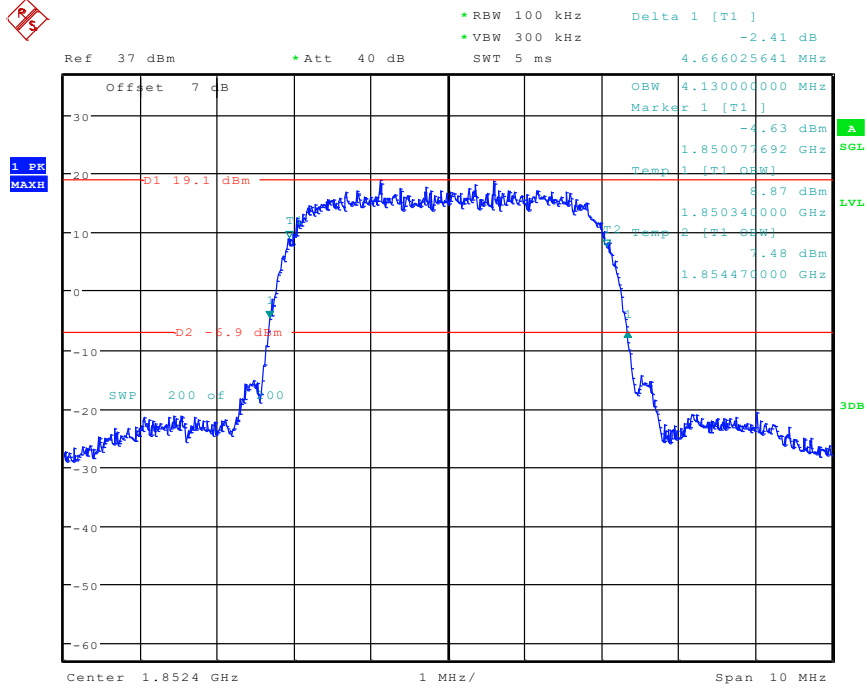

1 Band 2_RMC_Low Channel

Date: 30.APR.2024 10:25:03

2 Band 2_RMC_Middle Channel

Date: 30.APR.2024 09:49:00

3 Band 2_RMC_High Channel

Date: 30.APR.2024 09:51:03

4 Band 2_HSDPA_Low Channel

Date: 30.APR.2024 10:02:11