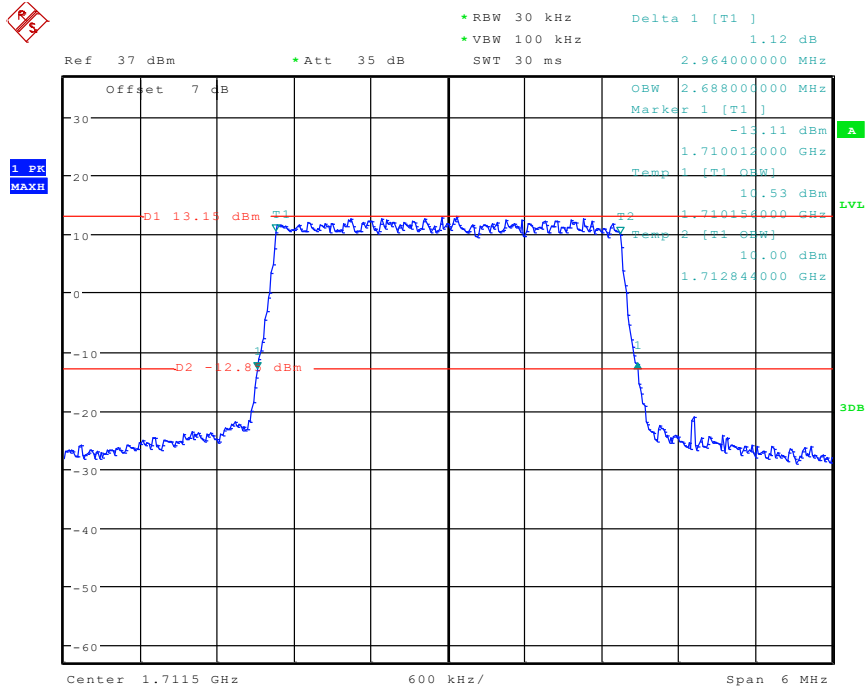

Date: 26.APR.2024 13:41:33

1 Band 4_1.4 MHz_Low_QPSK_RB6#0

Date: 24.APR.2024 10:10:56

2 Band 4_1.4 MHz_Low_16QAM_RB6#0

Date: 24.APR.2024 10:11:10

3 Band 4_1.4 MHz_Middle_QPSK_RB6#0

Date: 24.APR.2024 10:11:27

4 Band 4_1.4 MHz_Middle_16QAM_RB6#0

Date: 24.APR.2024 10:11:40

5 Band 4_1.4 MHz_High_QPSK_RB6#0

Date: 24.APR.2024 10:11:54

6 Band 4_1.4 MHz_High_16QAM_RB6#0

Date: 24.APR.2024 10:12:10

7 Band 4_3 MHz_Low_QPSK_RB15#0