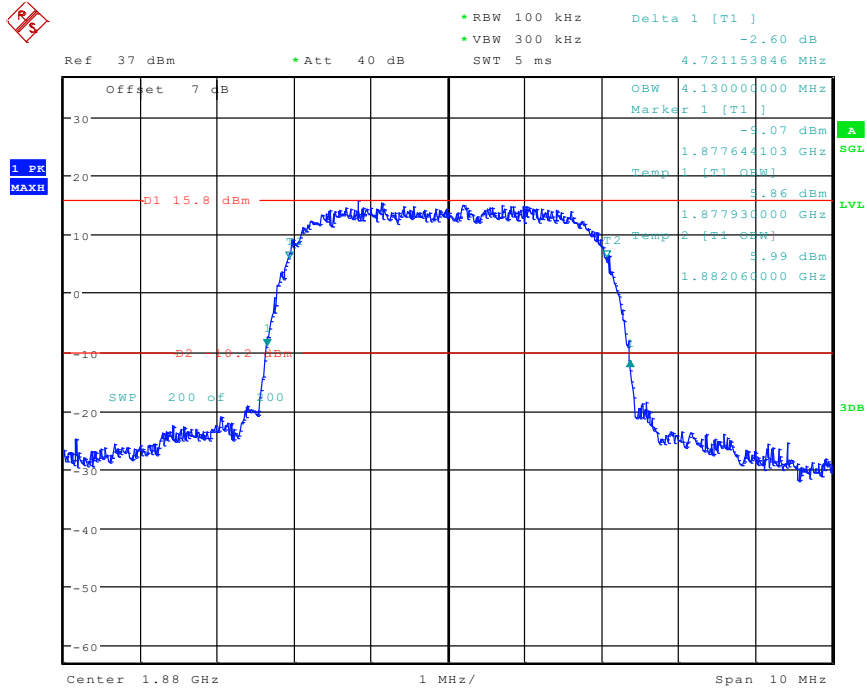

5 Band 2_HSDPA_Middle Channel

Date: 30.APR.2024 10:03:40

6 Band 2_HSDPA_High Channel

Date: 30.APR.2024 10:04:58

7 Band 2_HSUPA_Low Channel

Date: 30.APR.2024 10:23:33

8 Band 2_HSUPA_Middle Channel

Date: 30.APR.2024 10:21:19