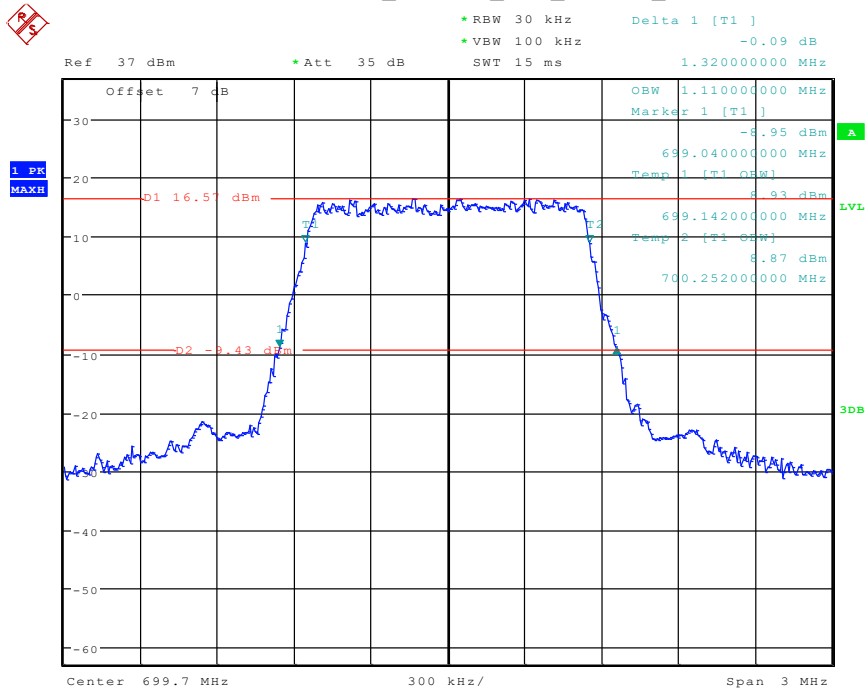

36 Band 4_20 MHz_High_16QAM_RB27#0

Date: 24.APR.2024 11:20:19

37 Band 12_1.4 MHz_Low_QPSK_RB6#0

Date: 24.APR.2024 10:38:10

38 Band 12_1.4 MHz_Low_16QAM_RB6#0

Date: 24.APR.2024 10:38:23

39 Band 12_1.4 MHz_Middle_QPSK_RB6#0