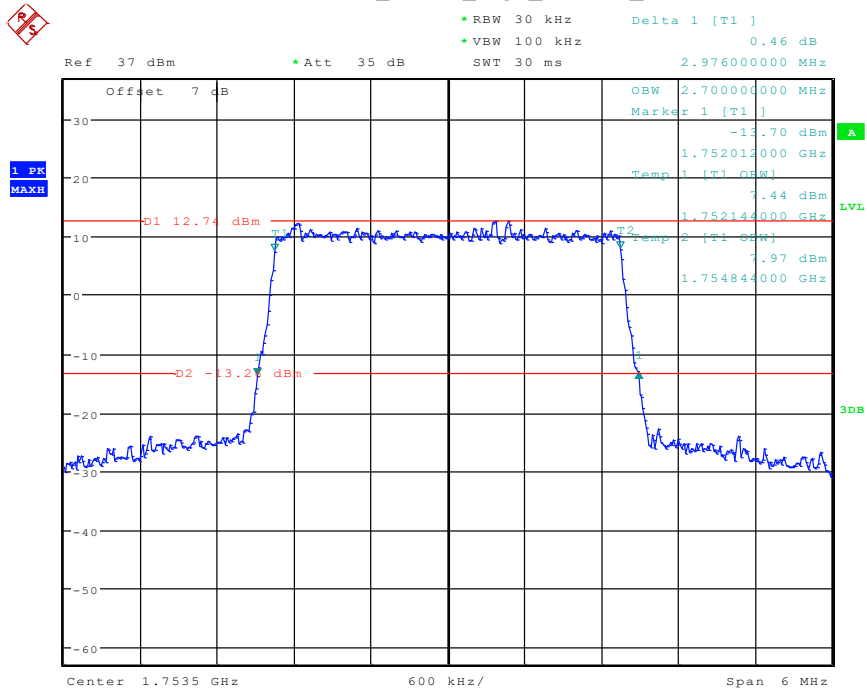

12 Band 4_3 MHz_High_16QAM_RB15#0

Date: 24.APR.2024 10:14:30