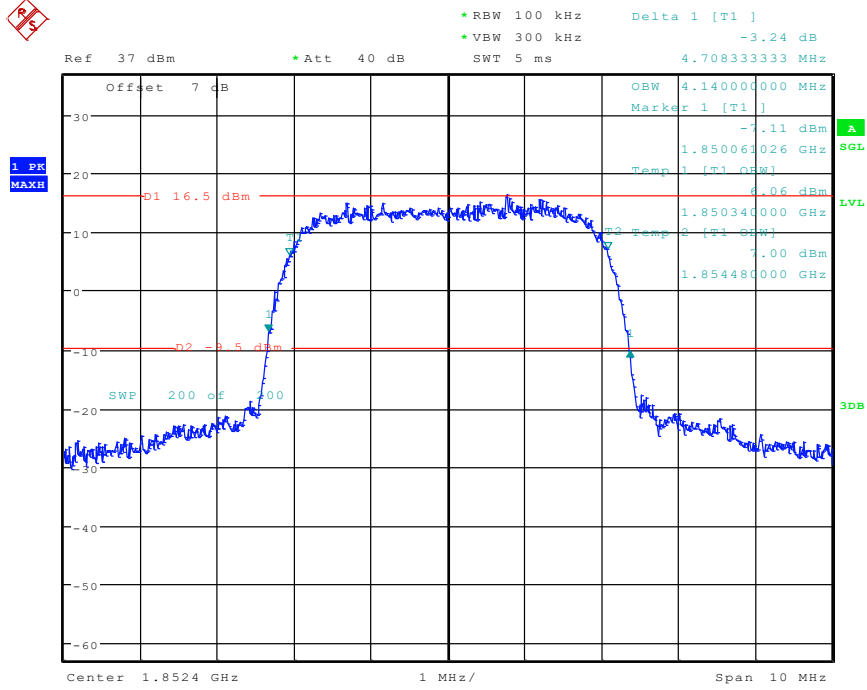

5 Band 2_HSDPA_Middle Channel

Date: 30.APR.2024 10:03:40

6 Band 2_HSDPA_High Channel

Date: 30.APR.2024 10:04:58

7 Band 2_HSUPA_Low Channel

Date: 30.APR.2024 10:23:33

8 Band 2_HSUPA_Middle Channel

Date: 30.APR.2024 10:21:19