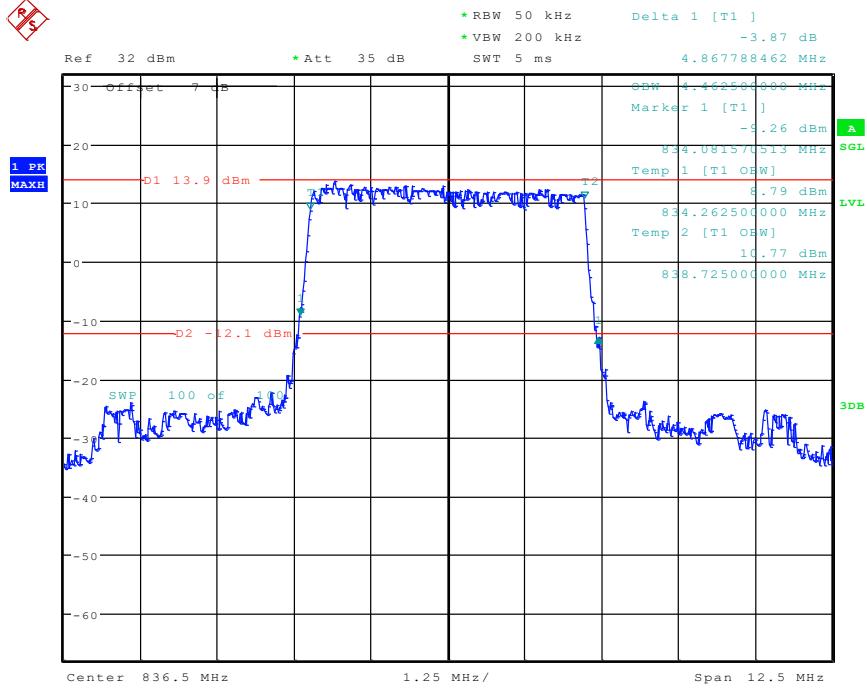

Date: 26.APR.2024 13:25:00

48 Band 5_3 MHz_High_16QAM_RB15#0

Date: 26.APR.2024 13:26:36

49 Band 5_5 MHz_Low_QPSK_RB25#0

Date: 26.APR.2024 13:29:01

50 Band 12_5 MHz_Low_16QAM_RB25#0

Date: 26.APR.2024 13:30:45

51 Band 5_5 MHz_Middle_QPSK_RB25#0

Date: 26.APR.2024 13:32:17

52 Band 5_5 MHz_Middle_16QAM_RB25#0

Date: 26.APR.2024 13:33:43

55 Band 5_10 MHz_Low_QPSK_RB50#0

Date: 26.APR.2024 13:39:17

56 Band 5_10 MHz_Low_16QAM_RB27#0