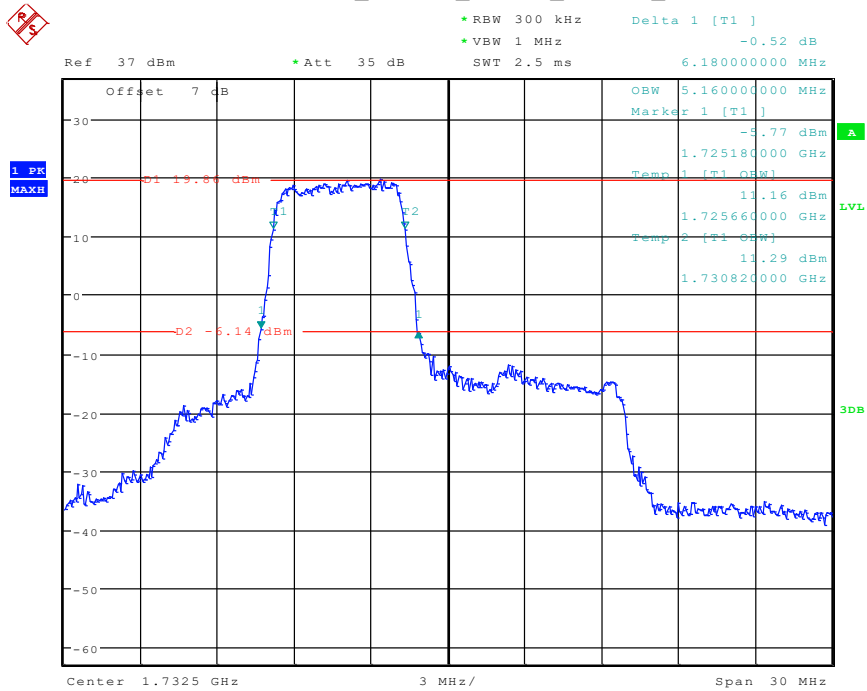

18 Band 4_5 MHz_High_16QAM_RB25#0

Date: 24.APR.2024 10:18:55

21 Band 4_10 MHz_Middle_QPSK_RB50#0

Date: 24.APR.2024 10:23:21

22 Band 4_10 MHz_Middle_16QAM_RB27#0

Date: 24.APR.2024 10:24:02

25 Band 4_15 MHz_Low_QPSK_RB75#0

Date: 24.APR.2024 10:25:34

26 Band 4_15 MHz_Low_16QAM_RB27#0

Date: 24.APR.2024 10:26:25

27 Band 4_15 MHz_Middle_QPSK_RB75#0

Date: 24.APR.2024 10:26:39

28 Band 4_15 MHz_Middle_16QAM_RB27#0

Date: 24.APR.2024 10:28:28

29 Band 4_15 MHz_High_QPSK_RB75#0

Date: 24.APR.2024 10:28:42

30 Band 4_15 MHz_High_16QAM_RB27#0

Date: 24.APR.2024 11:14:29

31 Band 4_20 MHz_Low_QPSK_RB100#0

Date: 24.APR.2024 10:31:37

32 Band 4_20 MHz_Low_16QAM_RB27#0