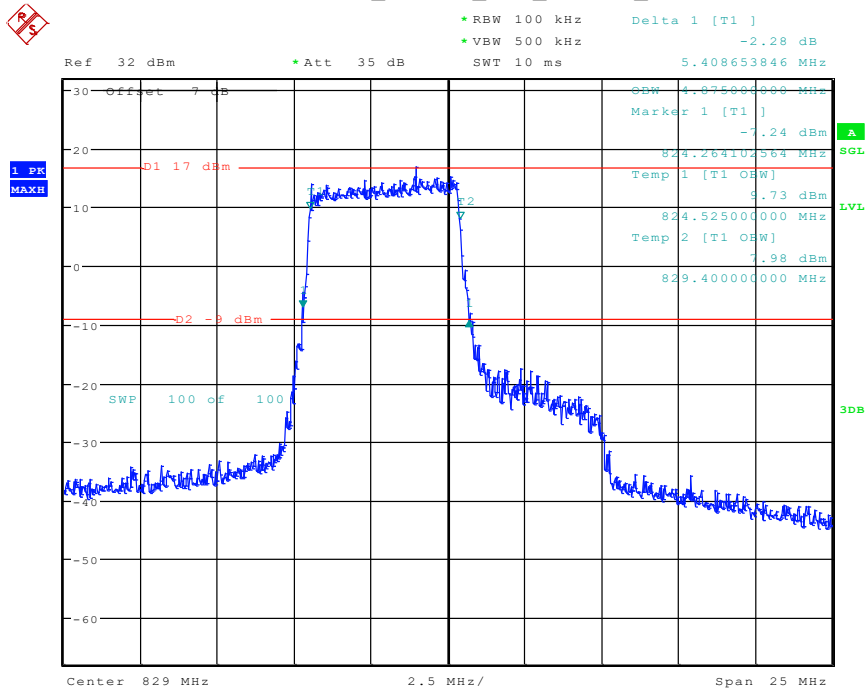

51 Band 5_5 MHz_Middle_QPSK_RB25#0

Date: 26.APR.2024 13:32:17

52 Band 5_5 MHz_Middle_16QAM_RB25#0

Date: 26.APR.2024 13:33:43

55 Band 5_10 MHz_Low_QPSK_RB50#0

Date: 26.APR.2024 13:39:17

56 Band 5_10 MHz_Low_16QAM_RB27#0

Date: 26.APR.2024 13:41:33

1 Band 4_1.4 MHz_Low_QPSK_RB6#0

Date: 24.APR.2024 10:10:56

2 Band 4_1.4 MHz_Low_16QAM_RB6#0

Date: 24.APR.2024 10:11:10

3 Band 4_1.4 MHz_Middle_QPSK_RB6#0

Date: 24.APR.2024 10:11:27