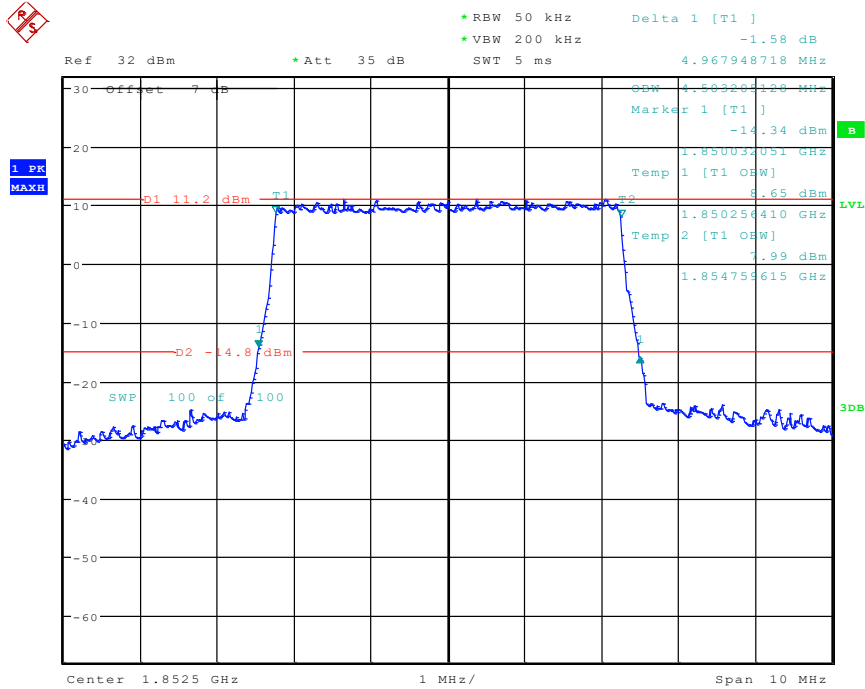

14 Band 2_5 MHz_Low_16QAM_RB25#0

Date: 26.APR.2024 10:03:28