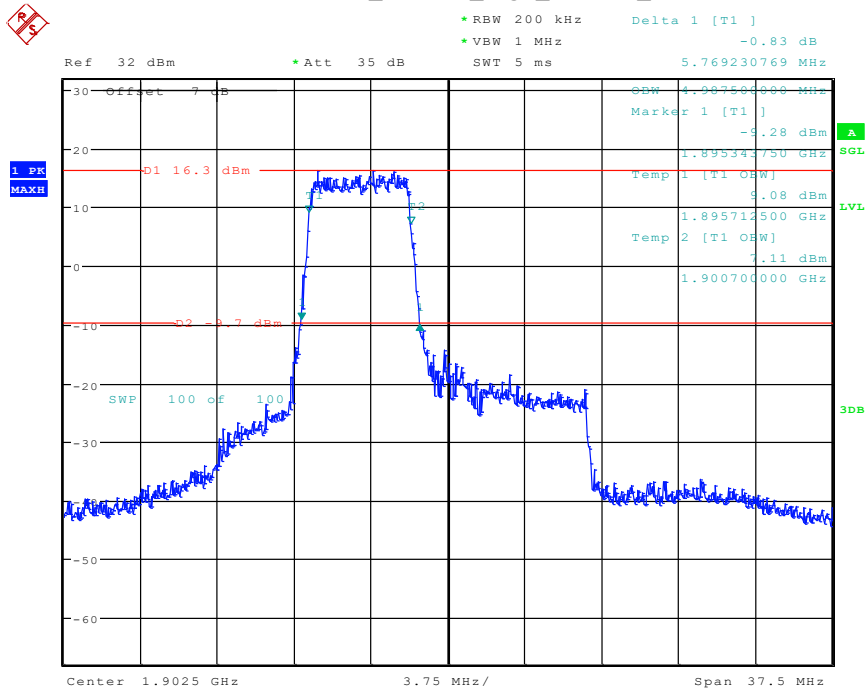

Date: 25.APR.2024 17:44:29

27 Band 2_15 MHz_Middle_QPSK_RB75#0

Date: 25.APR.2024 17:45:47

28 Band 2_15 MHz_Middle_16QAM_RB27#0

Date: 26.APR.2024 10:20:51

29 Band 2_15 MHz_High_QPSK_RB75#0

Date: 25.APR.2024 17:49:09

30 Band 2_15 MHz_High_16QAM_RB27#0

Date: 25.APR.2024 17:50:37

31 Band 2_20 MHz_Low_QPSK_RB100#0

Date: 25.APR.2024 17:53:11

32 Band 2_20 MHz_Low_16QAM_RB27#0

Date: 25.APR.2024 17:55:15

33 Band 2_20 MHz_Middle_QPSK_RB100#0