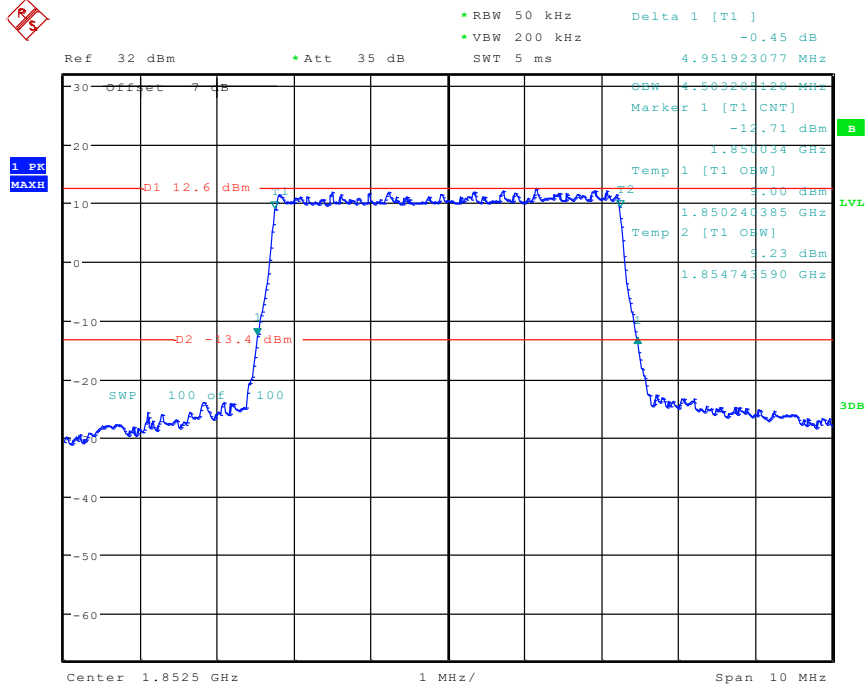

Date: 25.APR.2024 16:49:56

11 Band 2_3 MHz_High_QPSK_RB15#0

Date: 25.APR.2024 16:55:09

12 Band 2_3 MHz_High_16QAM_RB15#0

Date: 25.APR.2024 16:56:57

13 Band 2_5 MHz_Low_QPSK_RB25#0

Date: 26.APR.2024 10:04:51