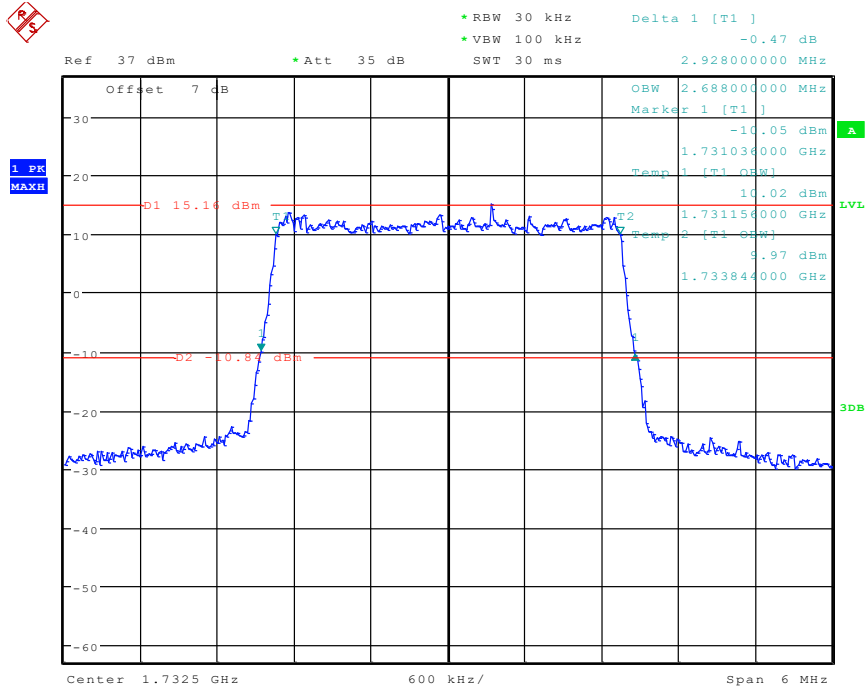

9 Band 4_3 MHz_Middle_QPSK_RB15#0

Date: 24.APR.2024 10:13:50