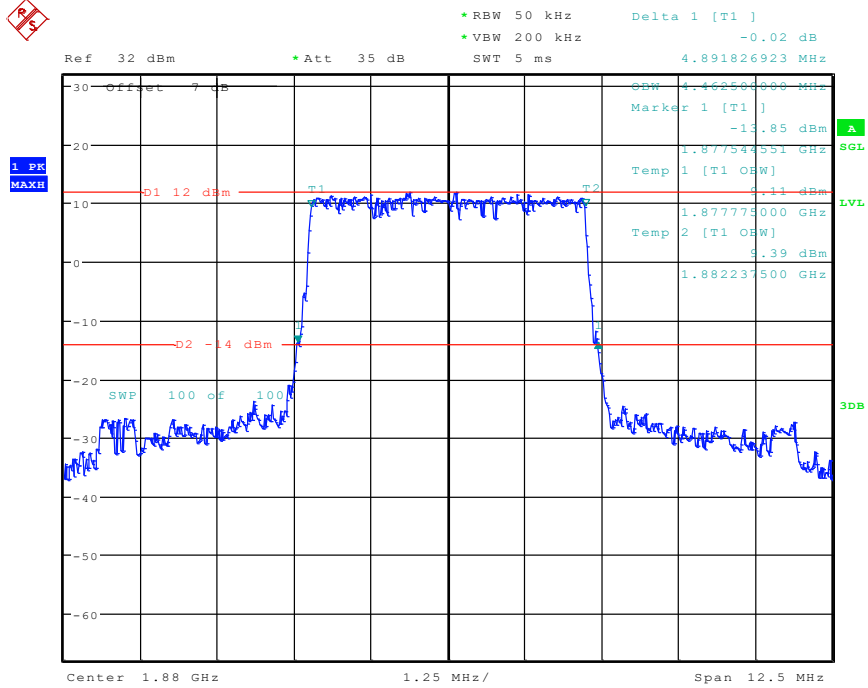

15 Band 2_5 MHz_Middle_QPSK_RB25#0

Date: 25.APR.2024 17:11:21