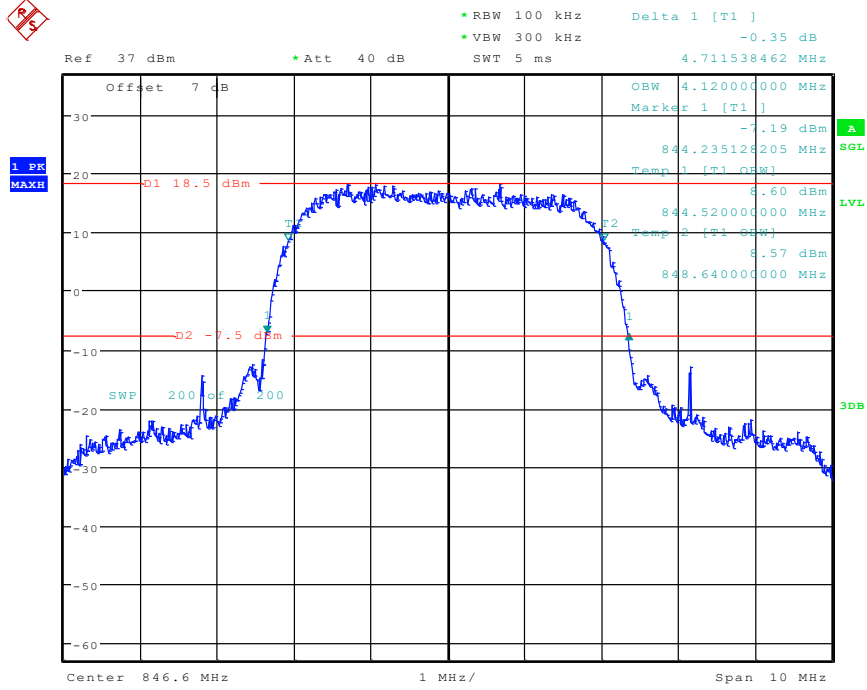

13 Band 5_HSDPA_Low Channel

Date: 30.APR.2024 10:38:09

14 Band 5_HSDPA_Middle Channel

Date: 30.APR.2024 10:36:55

15 Band 5_HSDPA_High Channel

Date: 30.APR.2024 10:35:29

16 Band 5_HSPA_Low Channel

Date: 30.APR.2024 10:40:58