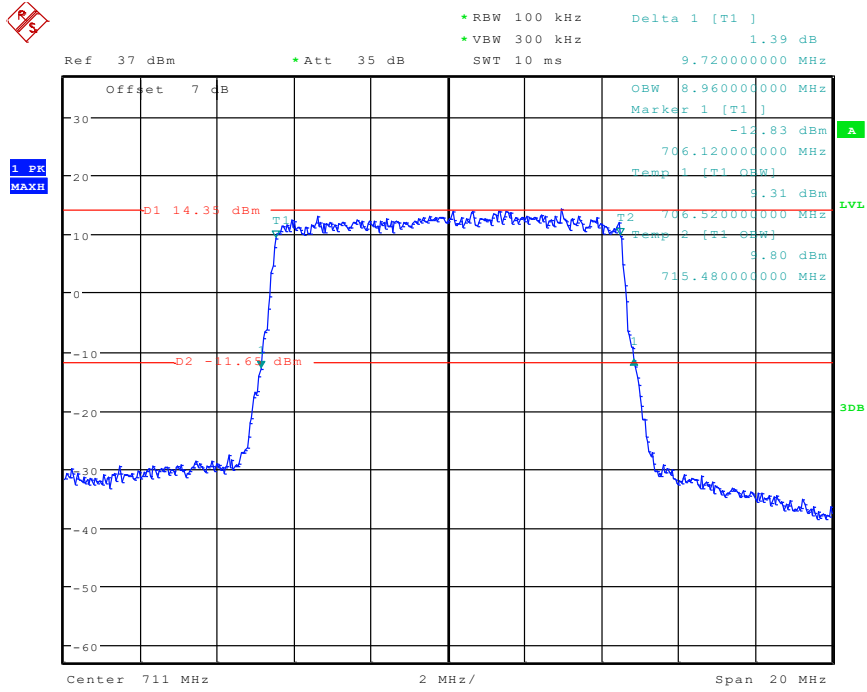

59 Band 12_10 MHz_High_QPSK_RB50#0

Date: 24.APR.2024 10:59:31