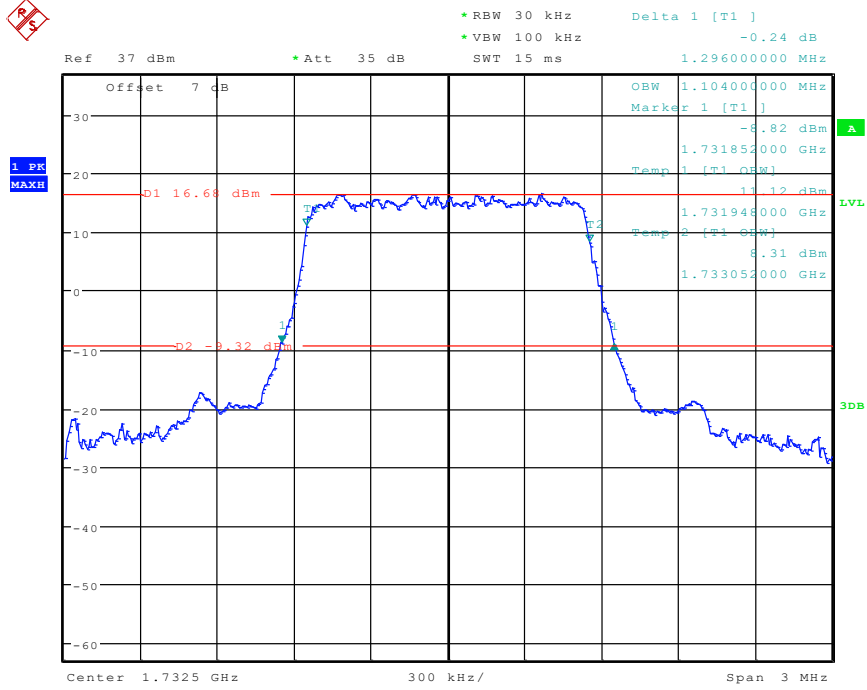

Date: 26.APR.2024 13:41:33

1 Band 4_1.4 MHz_Low_QPSK_RB6#0

Date: 24.APR.2024 10:10:56

2 Band 4_1.4 MHz_Low_16QAM_RB6#0

Date: 24.APR.2024 10:11:10

3 Band 4_1.4 MHz_Middle_QPSK_RB6#0

Date: 24.APR.2024 10:11:27

4 Band 4_1.4 MHz_Middle_16QAM_RB6#0

Date: 24.APR.2024 10:11:40

5 Band 4_1.4 MHz_High_QPSK_RB6#0

Date: 24.APR.2024 10:11:54

6 Band 4_1.4 MHz_High_16QAM_RB6#0

Date: 24.APR.2024 10:12:10

7 Band 4_3 MHz_Low_QPSK_RB15#0