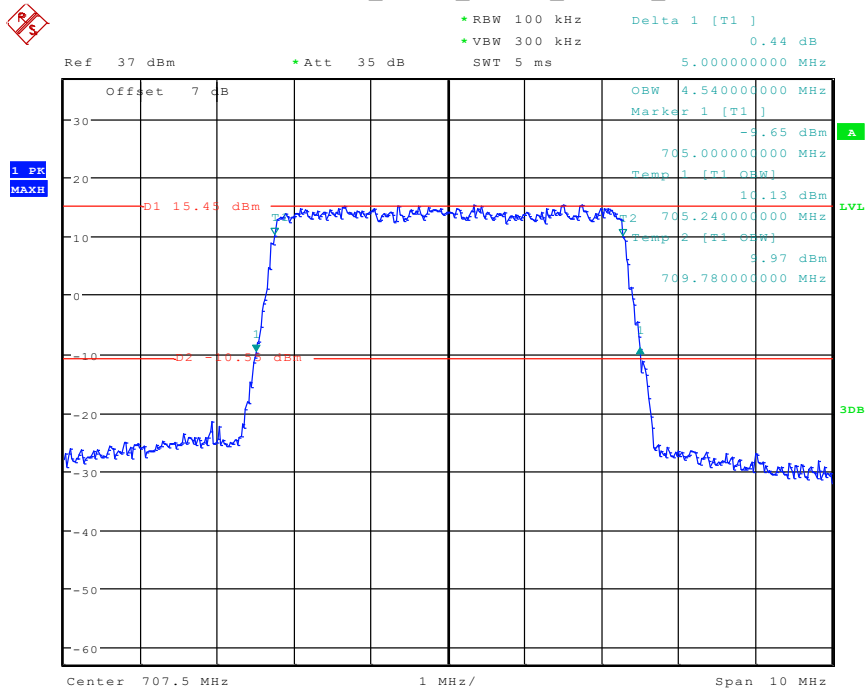

50 Band 12_5 MHz_Low_16QAM_RB25#0

Date: 24.APR.2024 10:50:08

51 Band 12_5 MHz_Middle_QPSK_RB25#0

Date: 24.APR.2024 10:50:22

52 Band 12_5 MHz_Middle_16QAM_RB25#0

Date: 24.APR.2024 10:50:38

55 Band 12_10 MHz_Low_QPSK_RB50#0

Date: 24.APR.2024 10:52:58

56 Band 12_10 MHz_Low_16QAM_RB27#0

Date: 24.APR.2024 11:09:26

57 Band 12_10 MHz_Middle_QPSK_RB50#0

Date: 24.APR.2024 10:54:20

58 Band 12_10 MHz_Middle_16QAM_RB27#0

Date: 24.APR.2024 11:05:51