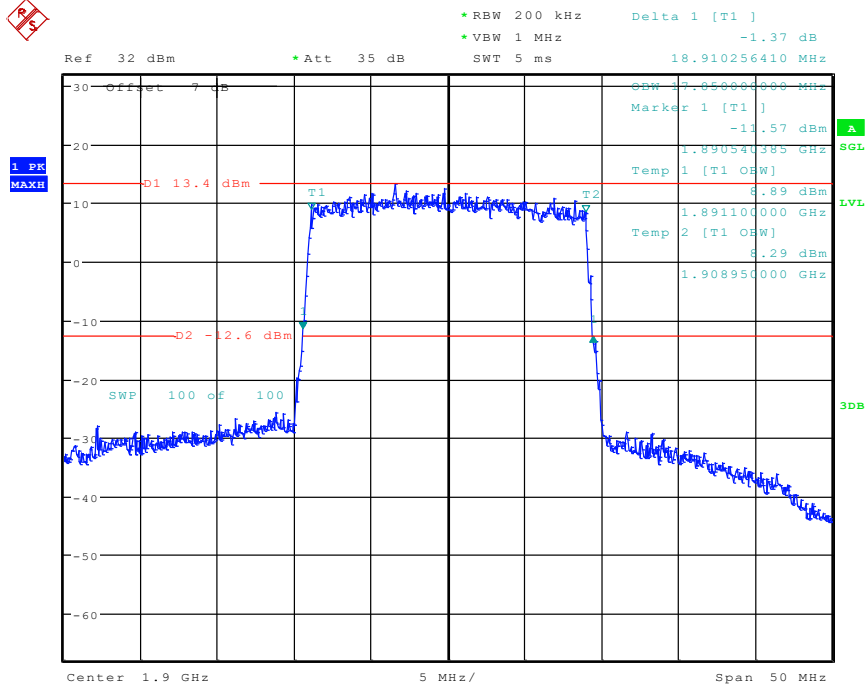

30 Band 2_15 MHz_High_16QAM_RB27#0

Date: 25.APR.2024 17:50:37

31 Band 2_20 MHz_Low_QPSK_RB100#0

Date: 25.APR.2024 17:53:11

32 Band 2_20 MHz_Low_16QAM_RB27#0

Date: 25.APR.2024 17:55:15

33 Band 2_20 MHz_Middle_QPSK_RB100#0

Date: 25.APR.2024 17:56:33

34 Band 2_20 MHz_Middle_16QAM_RB27#0

Date: 25.APR.2024 17:58:04

35 Band 2_20 MHz_High_QPSK_RB100#0

Date: 25.APR.2024 17:59:29

36 Band 2_20 MHz_High_16QAM_RB27#0

Date: 25.APR.2024 18:02:22