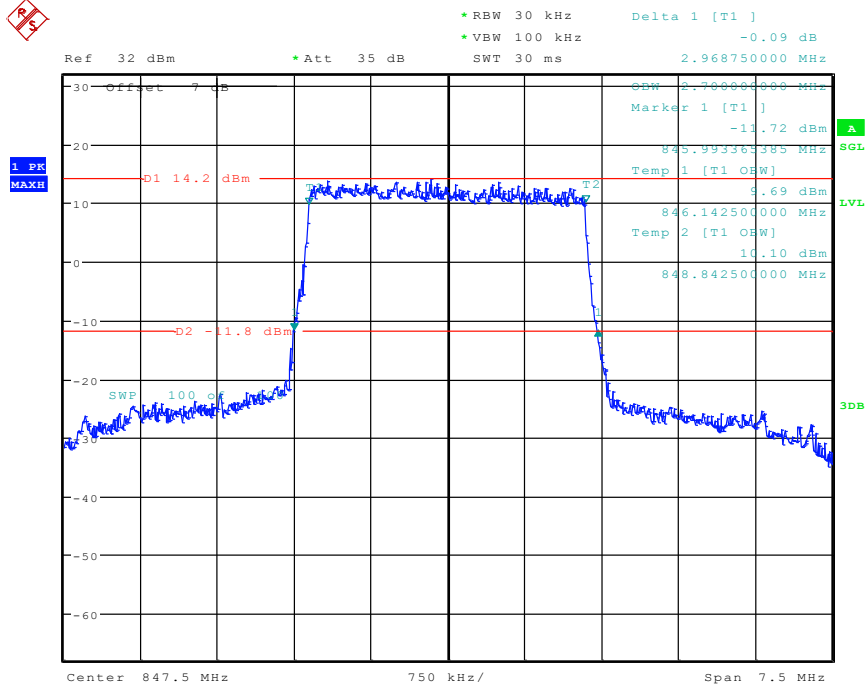

44 Band 5_3 MHz_Low_16QAM_RB15#0

Date: 26.APR.2024 13:20:34

45 Band 5_3 MHz_Middle_QPSK_RB15#0

Date: 26.APR.2024 13:21:31

46 Band 5_3 MHz_Middle_16QAM_RB15#0

Date: 26.APR.2024 13:22:50

47 Band 5_3 MHz_High_QPSK_RB15#0