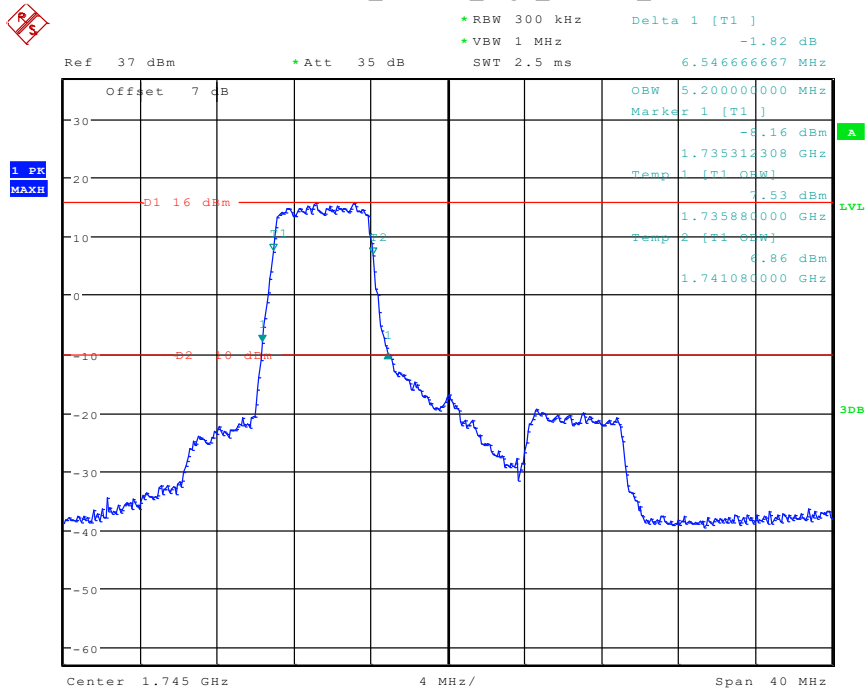

36 Band 4_20 MHz_High_16QAM_RB27#0

Date: 24.APR.2024 11:20:19