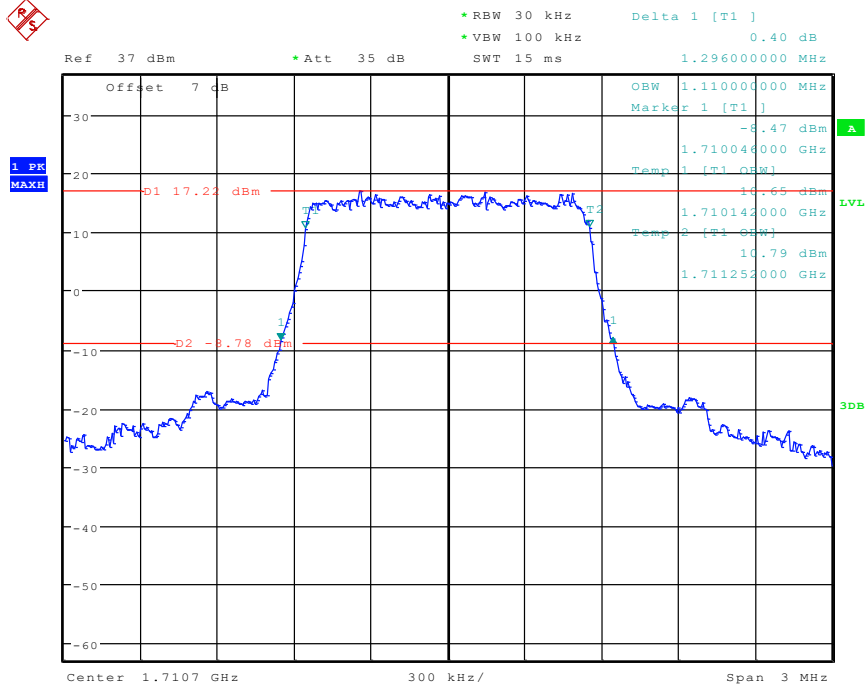

51 Band 5_5 MHz_Middle_QPSK_RB25#0

Date: 26.APR.2024 13:32:17

52 Band 5_5 MHz_Middle_16QAM_RB25#0

Date: 26.APR.2024 13:33:43

55 Band 5_10 MHz_Low_QPSK_RB50#0

Date: 26.APR.2024 13:39:17

56 Band 5_10 MHz_Low_16QAM_RB27#0

Date: 26.APR.2024 13:41:33

1 Band 4_1.4 MHz_Low_QPSK_RB6#0

Date: 24.APR.2024 10:10:56

2 Band 4_1.4 MHz_Low_16QAM_RB6#0

Date: 24.APR.2024 10:11:10

3 Band 4_1.4 MHz_Middle_QPSK_RB6#0

Date: 24.APR.2024 10:11:27