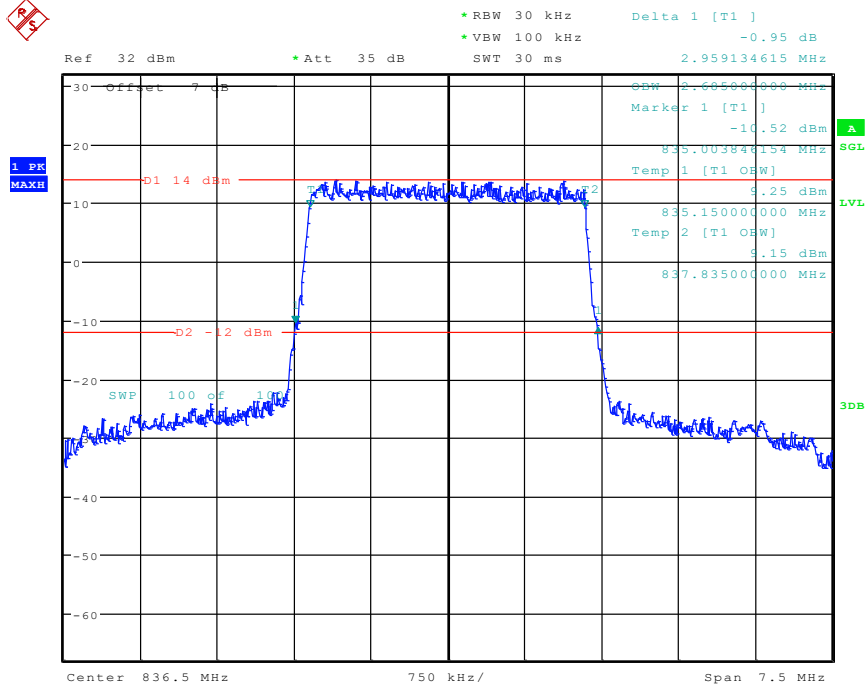

45 Band 5_3 MHz_Middle_QPSK_RB15#0

Date: 26.APR.2024 13:21:31