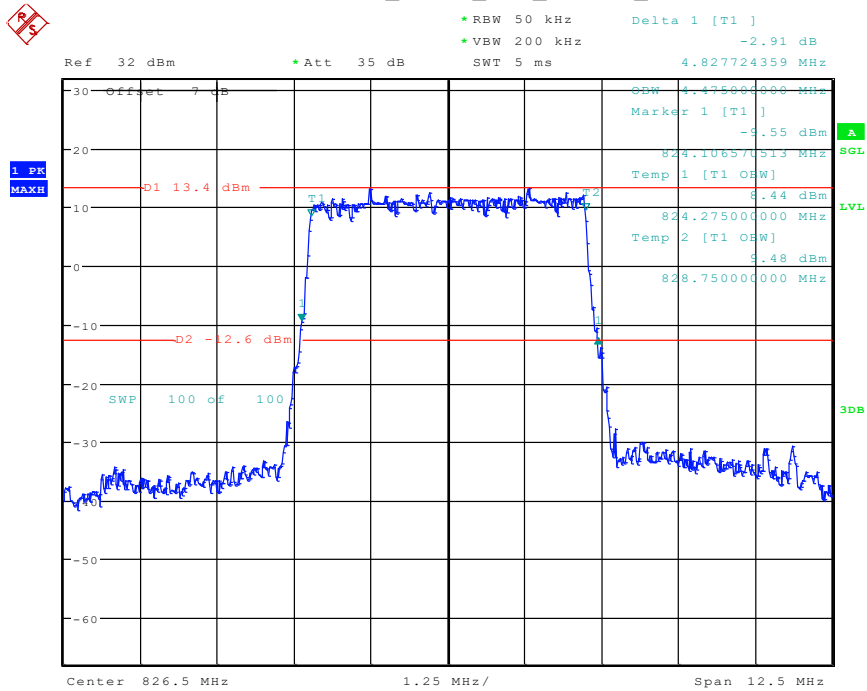

Date: 26.APR.2024 13:25:00

48 Band 5_3 MHz_High_16QAM_RB15#0

Date: 26.APR.2024 13:26:36

49 Band 5_5 MHz_Low_QPSK_RB25#0

Date: 26.APR.2024 13:29:01

50 Band 12_5 MHz_Low_16QAM_RB25#0

Date: 26.APR.2024 13:30:45