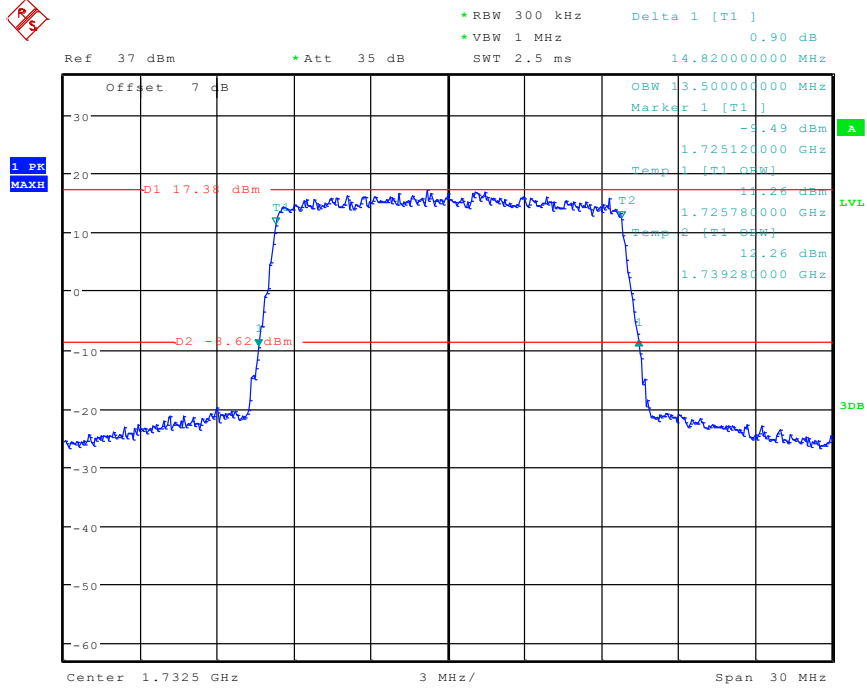

27 Band 4_15 MHz_Middle_QPSK_RB75#0

Date: 24.APR.2024 10:26:39