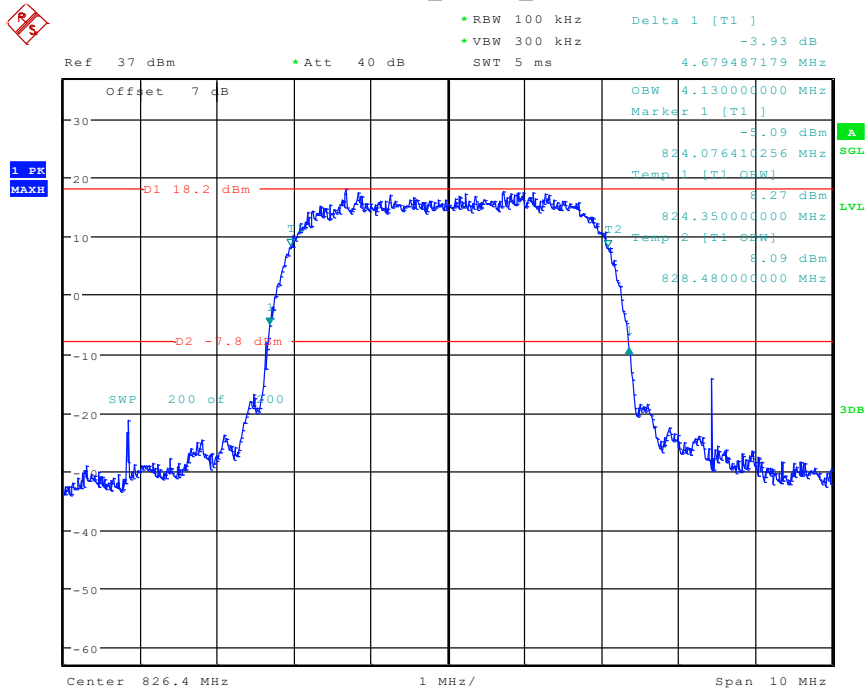

13 Band 5_HSDPA_Low Channel

Date: 30.APR.2024 10:38:09

14 Band 5_HSDPA_Middle Channel

Date: 30.APR.2024 10:36:55

15 Band 5_HSDPA_High Channel

Date: 30.APR.2024 10:35:29

16 Band 5_HSPA_Low Channel

Date: 30.APR.2024 10:40:58