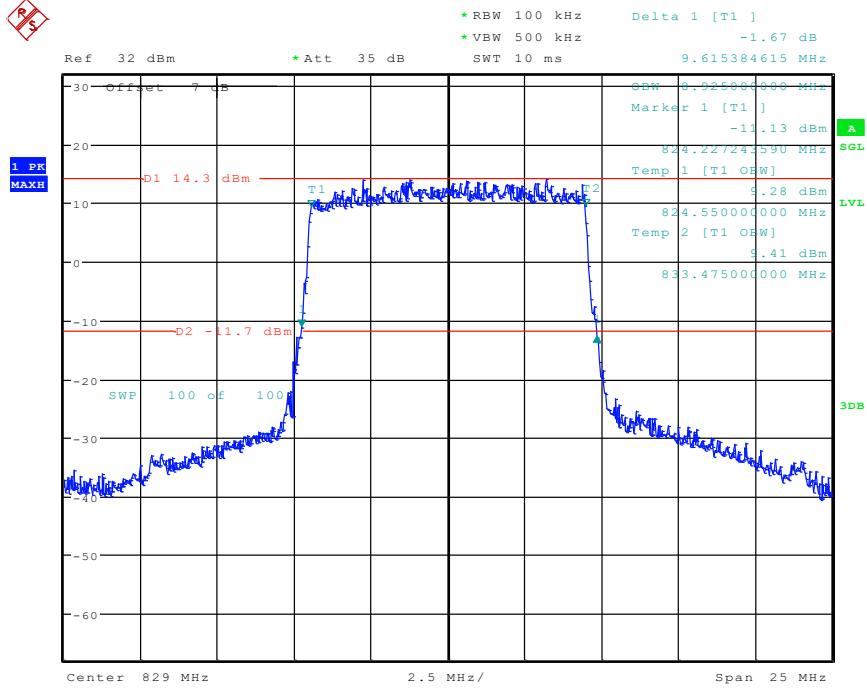

51 Band 5_5 MHz_Middle_QPSK_RB25#0

Date: 26.APR.2024 13:32:17

52 Band 5_5 MHz_Middle_16QAM_RB25#0

Date: 26.APR.2024 13:33:43

55 Band 5_10 MHz_Low_QPSK_RB50#0

Date: 26.APR.2024 13:39:17

56 Band 5_10 MHz_Low_16QAM_RB27#0

Date: 26.APR.2024 13:41:33

1 Band 4_1.4 MHz_Low_QPSK_RB6#0

Date: 24.APR.2024 10:10:56

2 Band 4_1.4 MHz_Low_16QAM_RB6#0

Date: 24.APR.2024 10:11:10

3 Band 4_1.4 MHz_Middle_QPSK_RB6#0

Date: 24.APR.2024 10:11:27