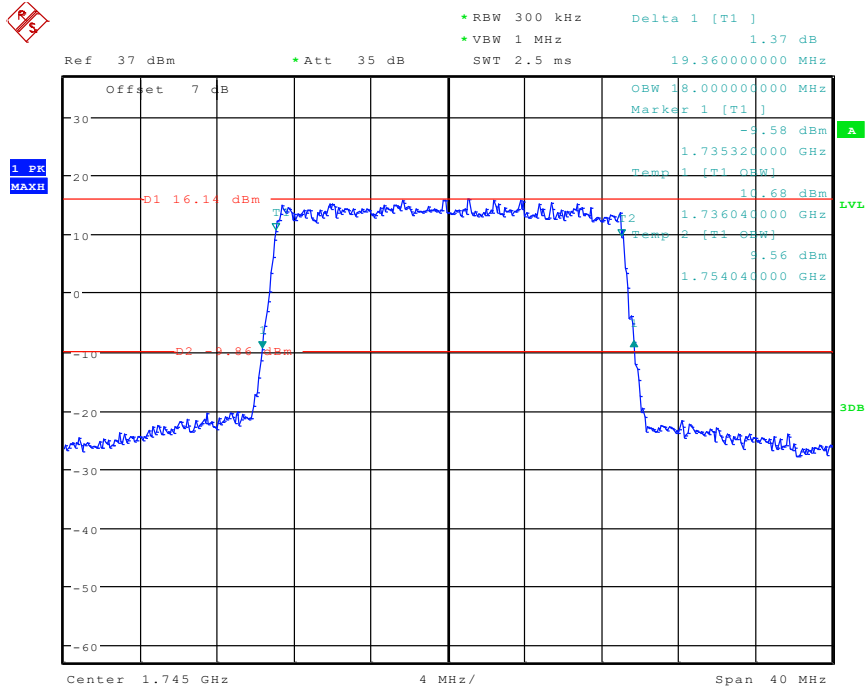

Date: 24.APR.2024 11:18:02

33 Band 4_20 MHz_Middle_QPSK_RB100#0

Date: 24.APR.2024 10:33:09

34 Band 4_20 MHz_Middle_16QAM_RB27#0

Date: 24.APR.2024 10:34:57

35 Band 4_20 MHz_High_QPSK_RB100#0

Date: 24.APR.2024 10:35:12