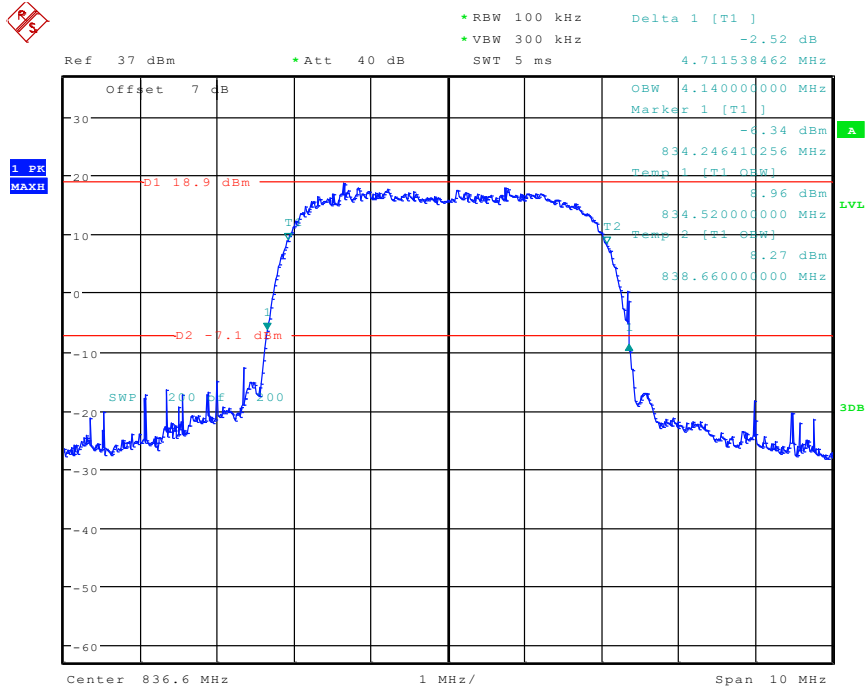

17 Band 5_HSUPA_Middle Channel

Date: 30.APR.2024 11:21:36