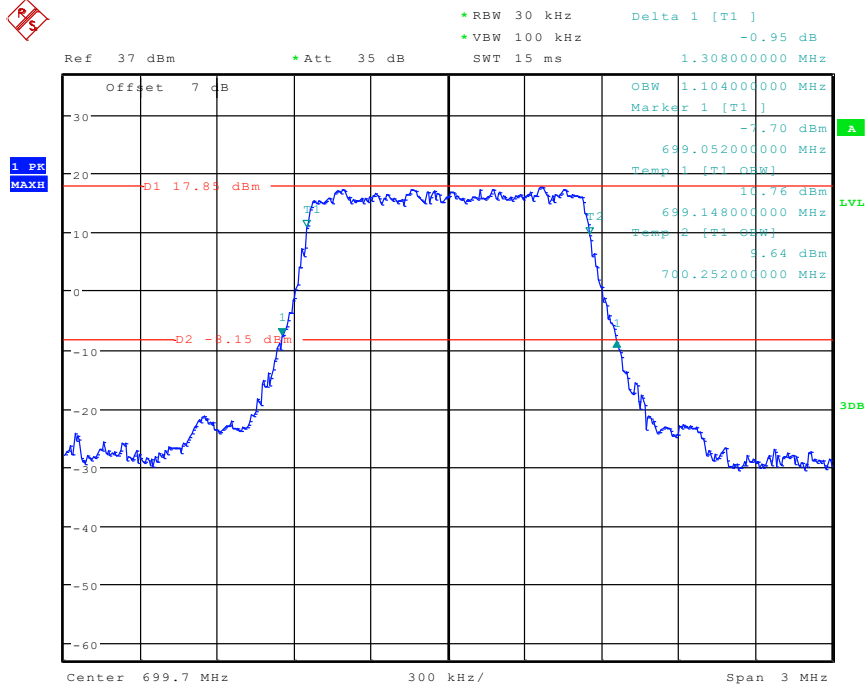

Date: 24.APR.2024 11:18:02

33 Band 4_20 MHz_Middle_QPSK_RB100#0

Date: 24.APR.2024 10:33:09

34 Band 4_20 MHz_Middle_16QAM_RB27#0

Date: 24.APR.2024 10:34:57

35 Band 4_20 MHz_High_QPSK_RB100#0

Date: 24.APR.2024 10:35:12

36 Band 4_20 MHz_High_16QAM_RB27#0

Date: 24.APR.2024 11:20:19

37 Band 12_1.4 MHz_Low_QPSK_RB6#0

Date: 24.APR.2024 10:38:10

38 Band 12_1.4 MHz_Low_16QAM_RB6#0

Date: 24.APR.2024 10:38:23

39 Band 12_1.4 MHz_Middle_QPSK_RB6#0