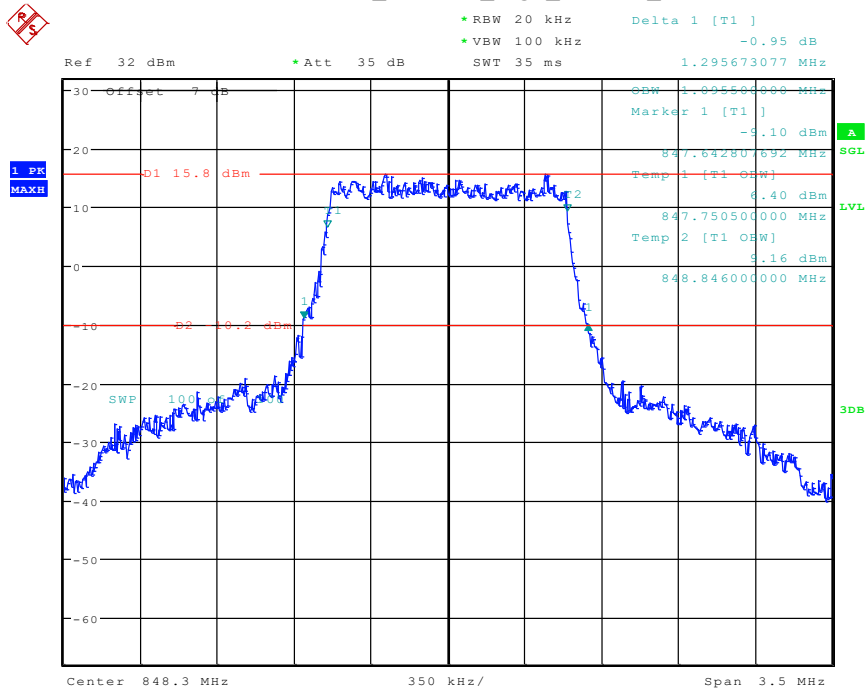

Date: 25.APR.2024 17:56:33

34 Band 2_20 MHz_Middle_16QAM_RB27#0

Date: 25.APR.2024 17:58:04

35 Band 2_20 MHz_High_QPSK_RB100#0

Date: 25.APR.2024 17:59:29

36 Band 2_20 MHz_High_16QAM_RB27#0

Date: 25.APR.2024 18:02:22

37 Band 5_1.4 MHz_Low_QPSK_RB6#0

Date: 26.APR.2024 13:04:31

38 Band 5_1.4 MHz_Low_16QAM_RB6#0

Date: 26.APR.2024 13:05:43

39 Band 5_1.4 MHz_Middle_QPSK_RB6#0

Date: 26.APR.2024 13:07:35

40 Band 5_1.4 MHz_Middle_16QAM_RB6#0

Date: 26.APR.2024 13:09:10

41 Band 5_1.4 MHz_High_QPSK_RB6#0

Date: 26.APR.2024 13:10:57

42 Band 5_1.4 MHz_High_16QAM_RB6#0

Date: 26.APR.2024 13:12:36

43 Band 5_3 MHz_Low_QPSK_RB15#0

Date: 26.APR.2024 13:19:30