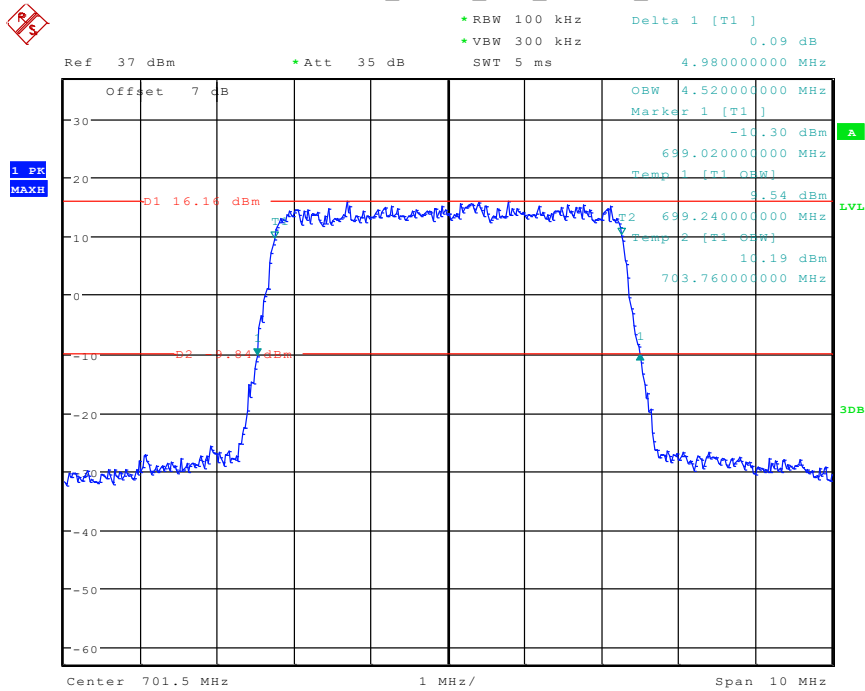

50 Band 12_5 MHz_Low_16QAM_RB25#0

Date: 24.APR.2024 10:50:08