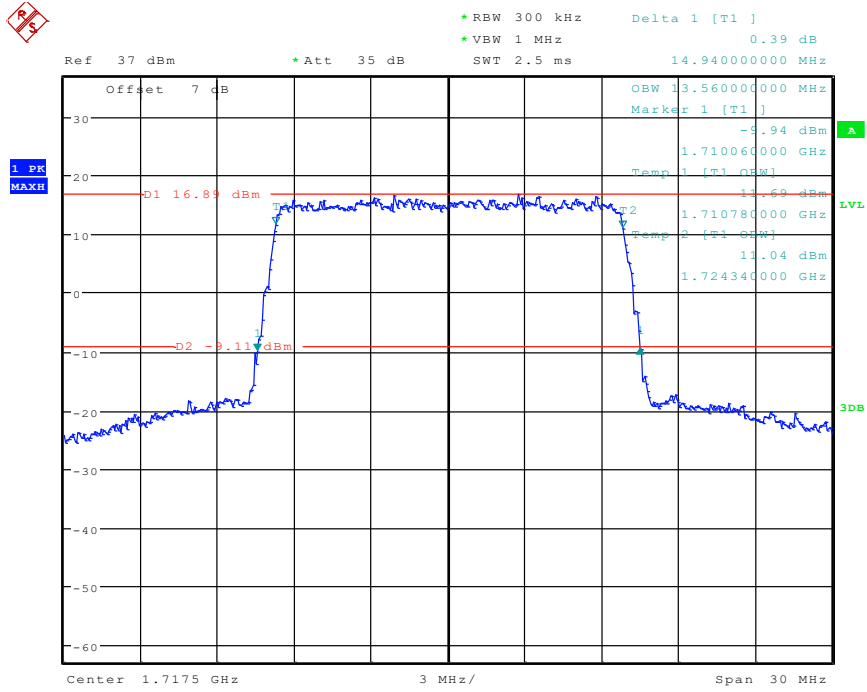

18 Band 4_5 MHz_High_16QAM_RB25#0

Date: 24.APR.2024 10:18:55

21 Band 4_10 MHz_Middle_QPSK_RB50#0

Date: 24.APR.2024 10:23:21

22 Band 4_10 MHz_Middle_16QAM_RB27#0

Date: 24.APR.2024 10:24:02

25 Band 4_15 MHz_Low_QPSK_RB75#0

Date: 24.APR.2024 10:25:34

26 Band 4_15 MHz_Low_16QAM_RB27#0

Date: 24.APR.2024 10:26:25

27 Band 4_15 MHz_Middle_QPSK_RB75#0

Date: 24.APR.2024 10:26:39

28 Band 4_15 MHz_Middle_16QAM_RB27#0

Date: 24.APR.2024 10:28:28