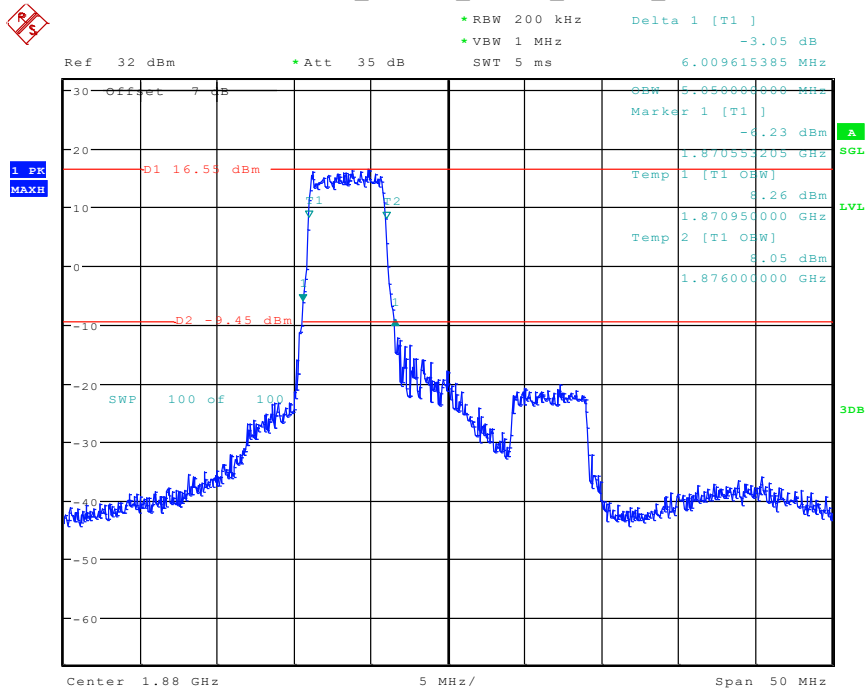

30 Band 2_15 MHz_High_16QAM_RB27#0

Date: 25.APR.2024 17:50:37

31 Band 2_20 MHz_Low_QPSK_RB100#0

Date: 25.APR.2024 17:53:11

32 Band 2_20 MHz_Low_16QAM_RB27#0

Date: 25.APR.2024 17:55:15

33 Band 2_20 MHz_Middle_QPSK_RB100#0

Date: 25.APR.2024 17:56:33

34 Band 2_20 MHz_Middle_16QAM_RB27#0

Date: 25.APR.2024 17:58:04

35 Band 2_20 MHz_High_QPSK_RB100#0

Date: 25.APR.2024 17:59:29

36 Band 2_20 MHz_High_16QAM_RB27#0

Date: 25.APR.2024 18:02:22