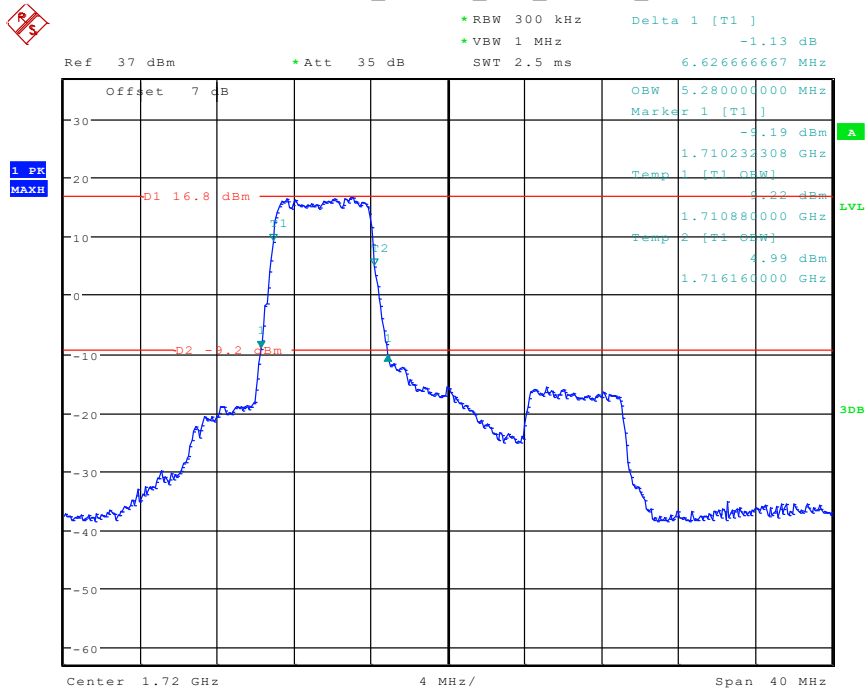

29 Band 4_15 MHz_High_QPSK_RB75#0

Date: 24.APR.2024 10:28:42

30 Band 4_15 MHz_High_16QAM_RB27#0

Date: 24.APR.2024 11:14:29

31 Band 4_20 MHz_Low_QPSK_RB100#0

Date: 24.APR.2024 10:31:37

32 Band 4_20 MHz_Low_16QAM_RB27#0