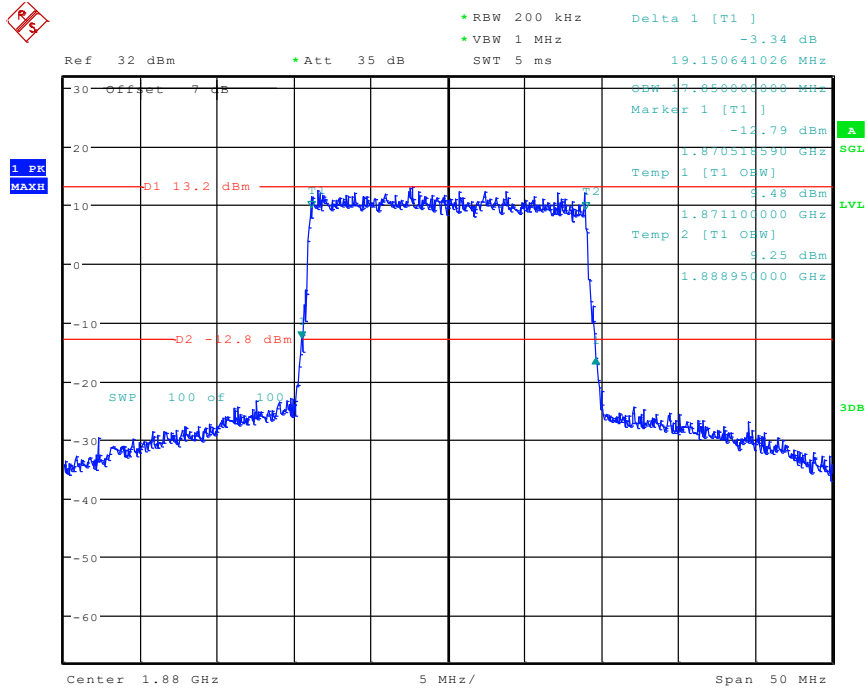

30 Band 2_15 MHz_High_16QAM_RB27#0

Date: 25.APR.2024 17:50:37

31 Band 2_20 MHz_Low_QPSK_RB100#0

Date: 25.APR.2024 17:53:11

32 Band 2_20 MHz_Low_16QAM_RB27#0

Date: 25.APR.2024 17:55:15

33 Band 2_20 MHz_Middle_QPSK_RB100#0

Date: 25.APR.2024 17:56:33

34 Band 2_20 MHz_Middle_16QAM_RB27#0

Date: 25.APR.2024 17:58:04

35 Band 2_20 MHz_High_QPSK_RB100#0

Date: 25.APR.2024 17:59:29

36 Band 2_20 MHz_High_16QAM_RB27#0

Date: 25.APR.2024 18:02:22