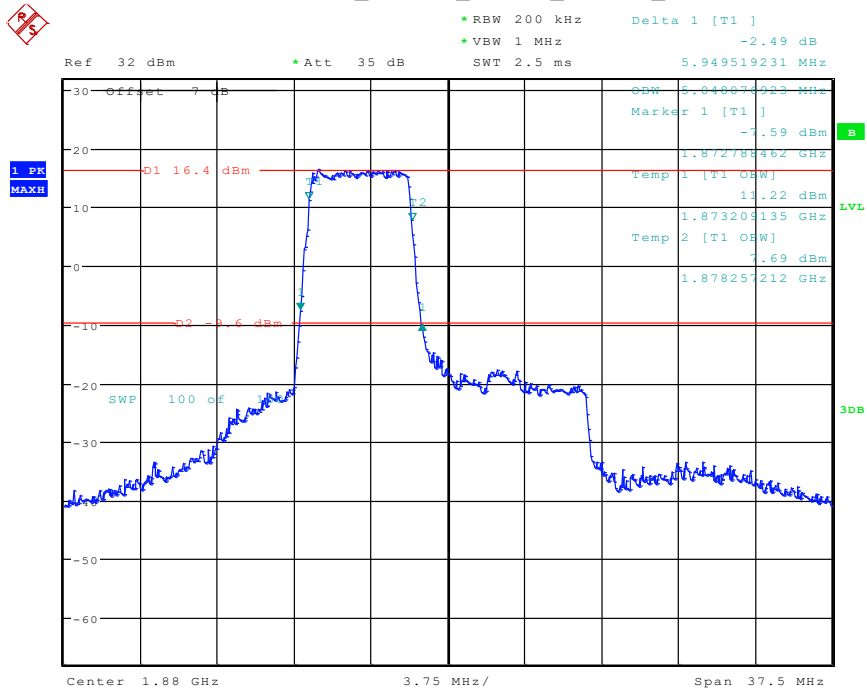

23 Band 2_10 MHz_High_QPSK_RB50#0

Date: 25.APR.2024 17:36:01

24 Band 2_10 MHz_High_16QAM_RB27#0

Date: 25.APR.2024 17:39:54

25 Band 2_15 MHz_Low_QPSK_RB75#0

Date: 25.APR.2024 17:42:45

26 Band 2_15 MHz_Low_16QAM_RB27#0

Date: 25.APR.2024 17:44:29

27 Band 2_15 MHz_Middle_QPSK_RB75#0

Date: 25.APR.2024 17:45:47

28 Band 2_15 MHz_Middle_16QAM_RB27#0

Date: 26.APR.2024 10:20:51

29 Band 2_15 MHz_High_QPSK_RB75#0

Date: 25.APR.2024 17:49:09