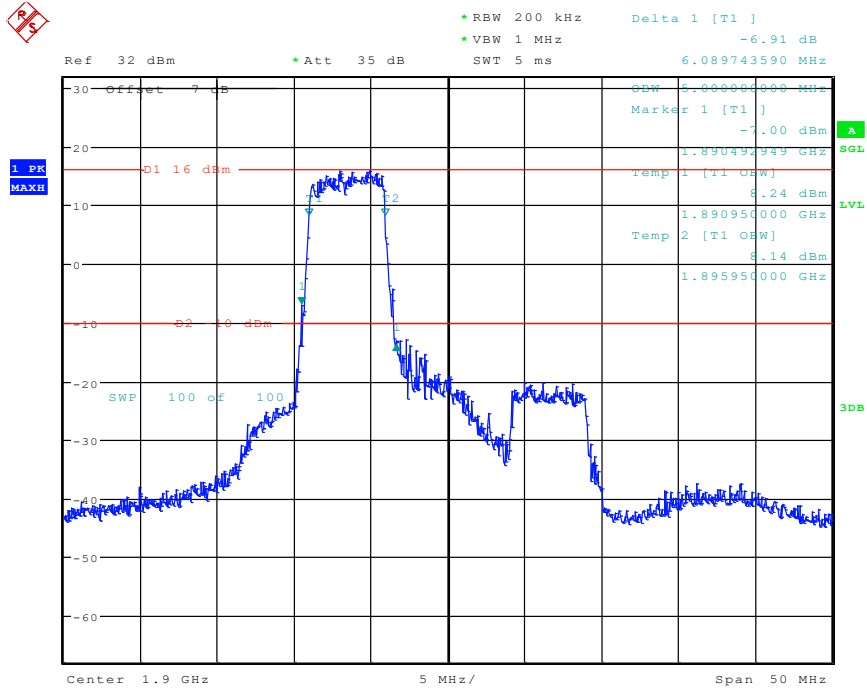

Date: 25.APR.2024 17:56:33

34 Band 2_20 MHz_Middle_16QAM_RB27#0

Date: 25.APR.2024 17:58:04

35 Band 2_20 MHz_High_QPSK_RB100#0

Date: 25.APR.2024 17:59:29

36 Band 2_20 MHz_High_16QAM_RB27#0

Date: 25.APR.2024 18:02:22

37 Band 5_1.4 MHz_Low_QPSK_RB6#0

Date: 26.APR.2024 13:04:31

38 Band 5_1.4 MHz_Low_16QAM_RB6#0

Date: 26.APR.2024 13:05:43

39 Band 5_1.4 MHz_Middle_QPSK_RB6#0

Date: 26.APR.2024 13:07:35

40 Band 5_1.4 MHz_Middle_16QAM_RB6#0