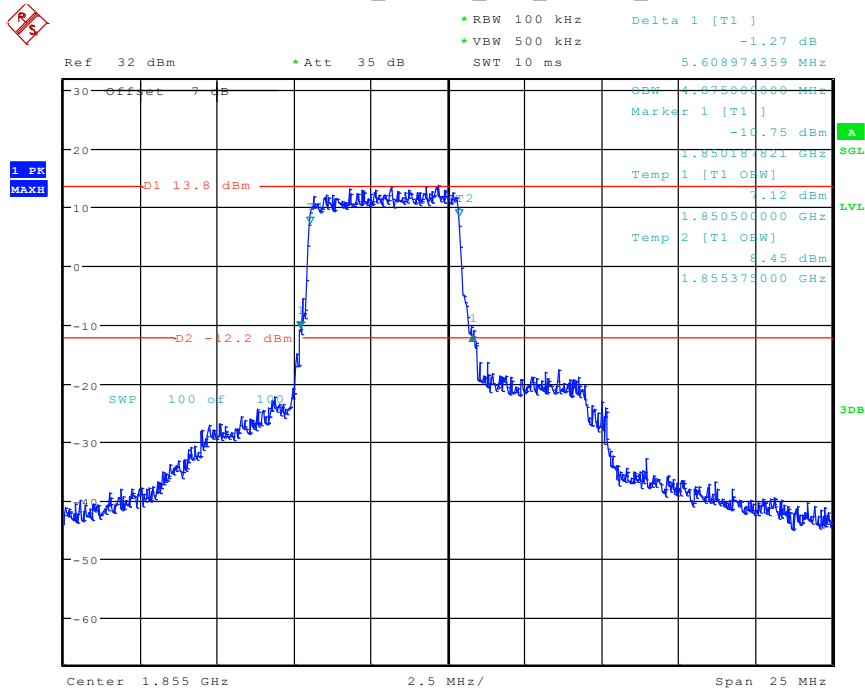

Date: 25.APR.2024 17:13:50

18 Band 2_5 MHz_High_16QAM_RB25#0

Date: 26.APR.2024 10:08:09

19 Band 2_10 MHz_Low_QPSK_RB50#0

Date: 26.APR.2024 10:59:04

20 Band 2_10 MHz_Low_16QAM_RB27#0

Date: 25.APR.2024 17:21:38

23 Band 2_10 MHz_High_QPSK_RB50#0

Date: 25.APR.2024 17:36:01

24 Band 2_10 MHz_High_16QAM_RB27#0

Date: 25.APR.2024 17:39:54

25 Band 2_15 MHz_Low_QPSK_RB75#0

Date: 25.APR.2024 17:42:45

26 Band 2_15 MHz_Low_16QAM_RB27#0