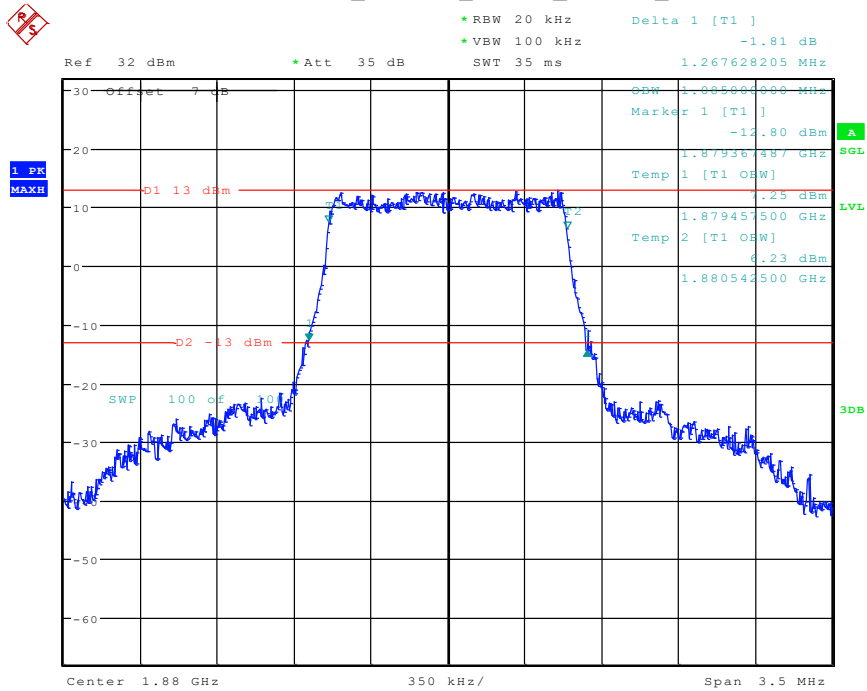

17 Band 5_HSUPA_Middle Channel

Date: 30.APR.2024 11:21:36

18 Band 5_HSUPA_High Channel

Date: 30.APR.2024 10:43:18

3 Band 2_1.4 MHz_Middle_QPSK_RB6#0

Date: 25.APR.2024 16:42:39

4 Band 2_1.4 MHz_Middle_16QAM_RB6#0

Date: 25.APR.2024 16:43:55

5 Band 2_1.4 MHz_High_QPSK_RB6#0

Date: 25.APR.2024 16:44:57

6 Band 2_1.4 MHz_High_16QAM_RB6#0

Date: 25.APR.2024 16:45:58

7 Band 2_3 MHz_Low_QPSK_RB15#0

Date: 25.APR.2024 16:48:06

8 Band 2_3 MHz_Low_16QAM_RB15#0