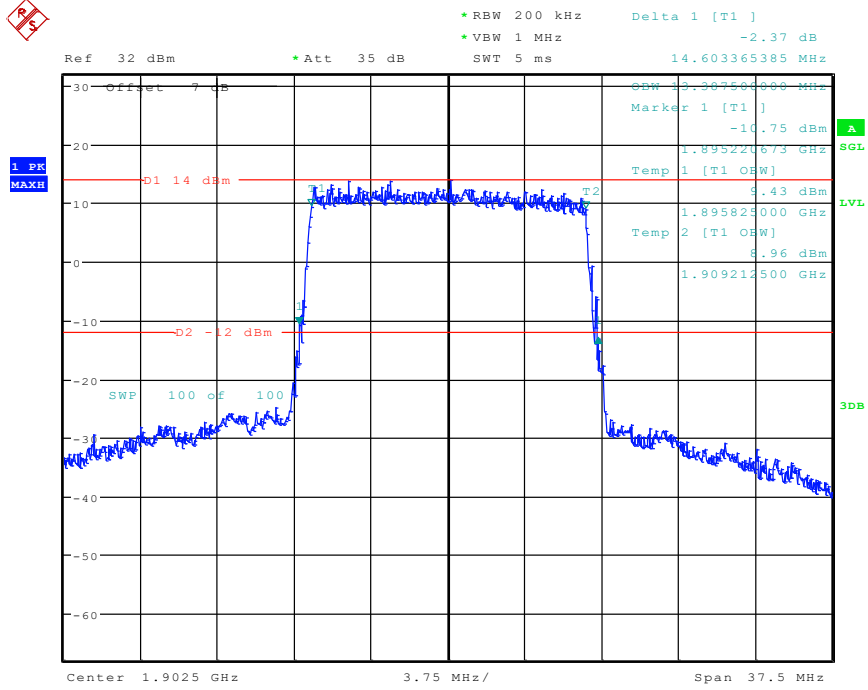

Date: 25.APR.2024 17:44:29

27 Band 2_15 MHz_Middle_QPSK_RB75#0

Date: 25.APR.2024 17:45:47

28 Band 2_15 MHz_Middle_16QAM_RB27#0

Date: 26.APR.2024 10:20:51

29 Band 2_15 MHz_High_QPSK_RB75#0

Date: 25.APR.2024 17:49:09