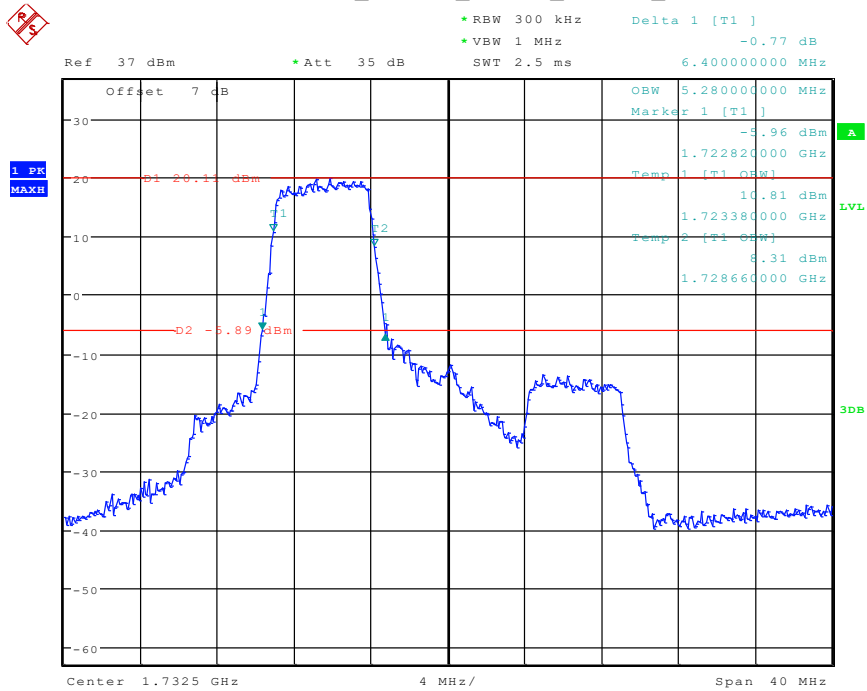

Date: 24.APR.2024 10:25:34

26 Band 4_15 MHz_Low_16QAM_RB27#0

Date: 24.APR.2024 10:26:25

27 Band 4_15 MHz_Middle_QPSK_RB75#0

Date: 24.APR.2024 10:26:39

28 Band 4_15 MHz_Middle_16QAM_RB27#0

Date: 24.APR.2024 10:28:28

29 Band 4_15 MHz_High_QPSK_RB75#0

Date: 24.APR.2024 10:28:42

30 Band 4_15 MHz_High_16QAM_RB27#0

Date: 24.APR.2024 11:14:29

31 Band 4_20 MHz_Low_QPSK_RB100#0

Date: 24.APR.2024 10:31:37

32 Band 4_20 MHz_Low_16QAM_RB27#0

Date: 24.APR.2024 11:18:02

33 Band 4_20 MHz_Middle_QPSK_RB100#0

Date: 24.APR.2024 10:33:09

34 Band 4_20 MHz_Middle_16QAM_RB27#0

Date: 24.APR.2024 10:34:57

35 Band 4_20 MHz_High_QPSK_RB100#0

Date: 24.APR.2024 10:35:12