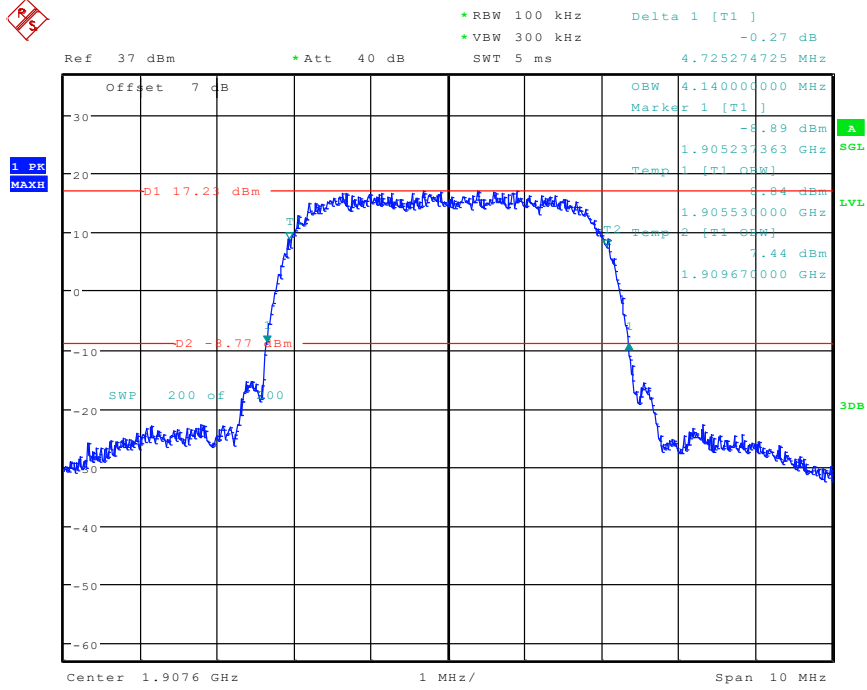

1 Band 2_RMC_Low Channel

Date: 30.APR.2024 10:25:03

2 Band 2_RMC_Middle Channel

Date: 30.APR.2024 09:49:00

3 Band 2_RMC_High Channel

Date: 30.APR.2024 09:51:03

4 Band 2_HSDPA_Low Channel

Date: 30.APR.2024 10:02:11