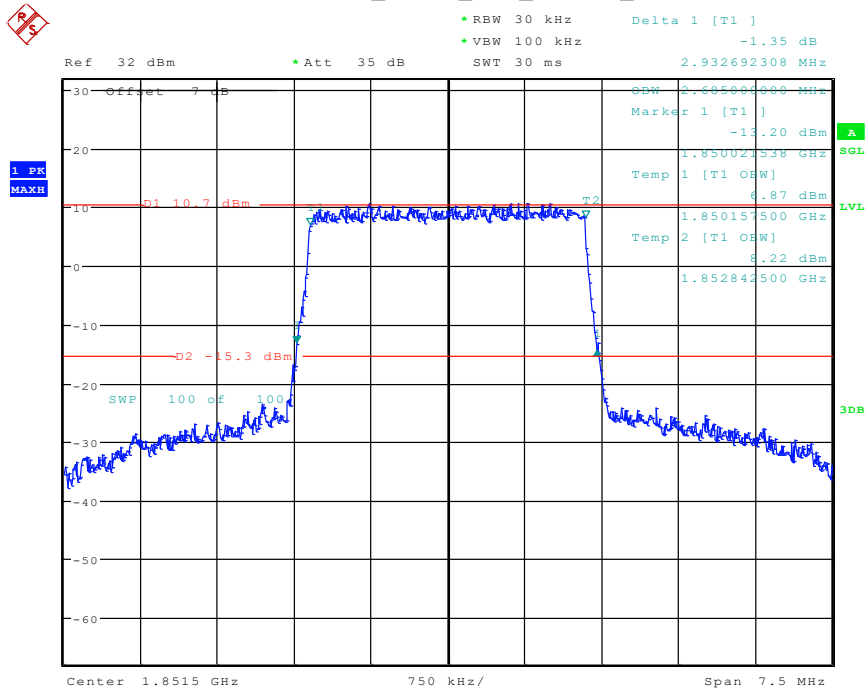

Date: 25.APR.2024 16:43:55

5 Band 2_1.4 MHz_High_QPSK_RB6#0

Date: 25.APR.2024 16:44:57

6 Band 2_1.4 MHz_High_16QAM_RB6#0

Date: 25.APR.2024 16:45:58

7 Band 2_3 MHz_Low_QPSK_RB15#0

Date: 25.APR.2024 16:48:06

8 Band 2_3 MHz_Low_16QAM_RB15#0