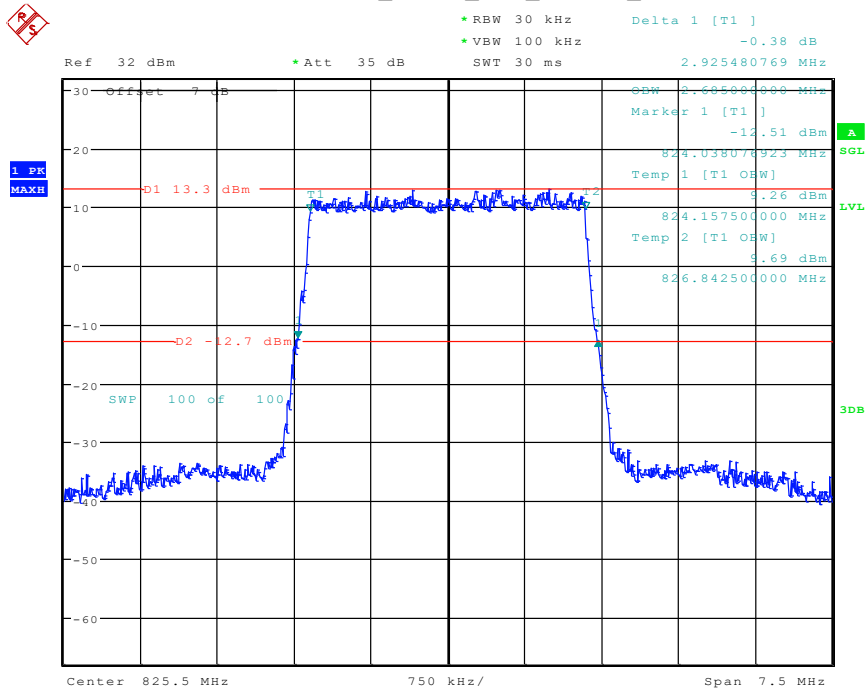

44 Band 5_3 MHz_Low_16QAM_RB15#0

Date: 26.APR.2024 13:20:34