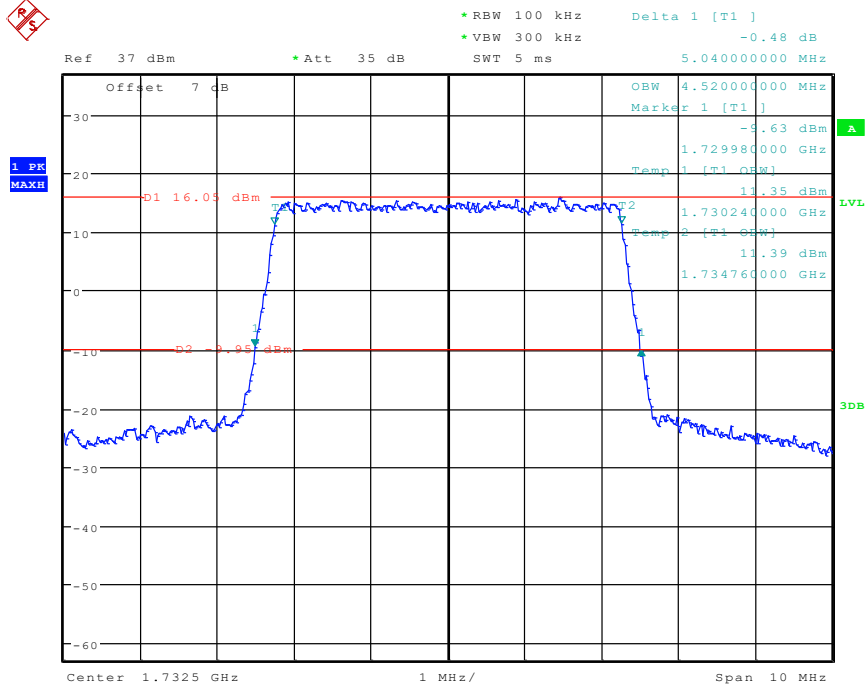

15 Band 4_5 MHz_Middle_QPSK_RB25#0

Date: 24.APR.2024 10:18:06