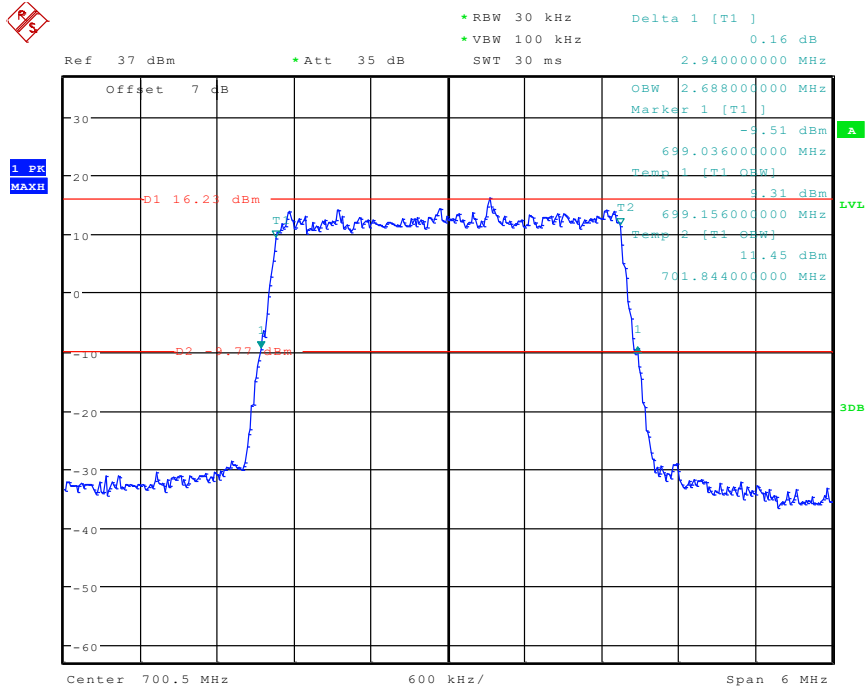

43 Band 12_3 MHz_Low_QPSK_RB15#0

Date: 24.APR.2024 10:42:48