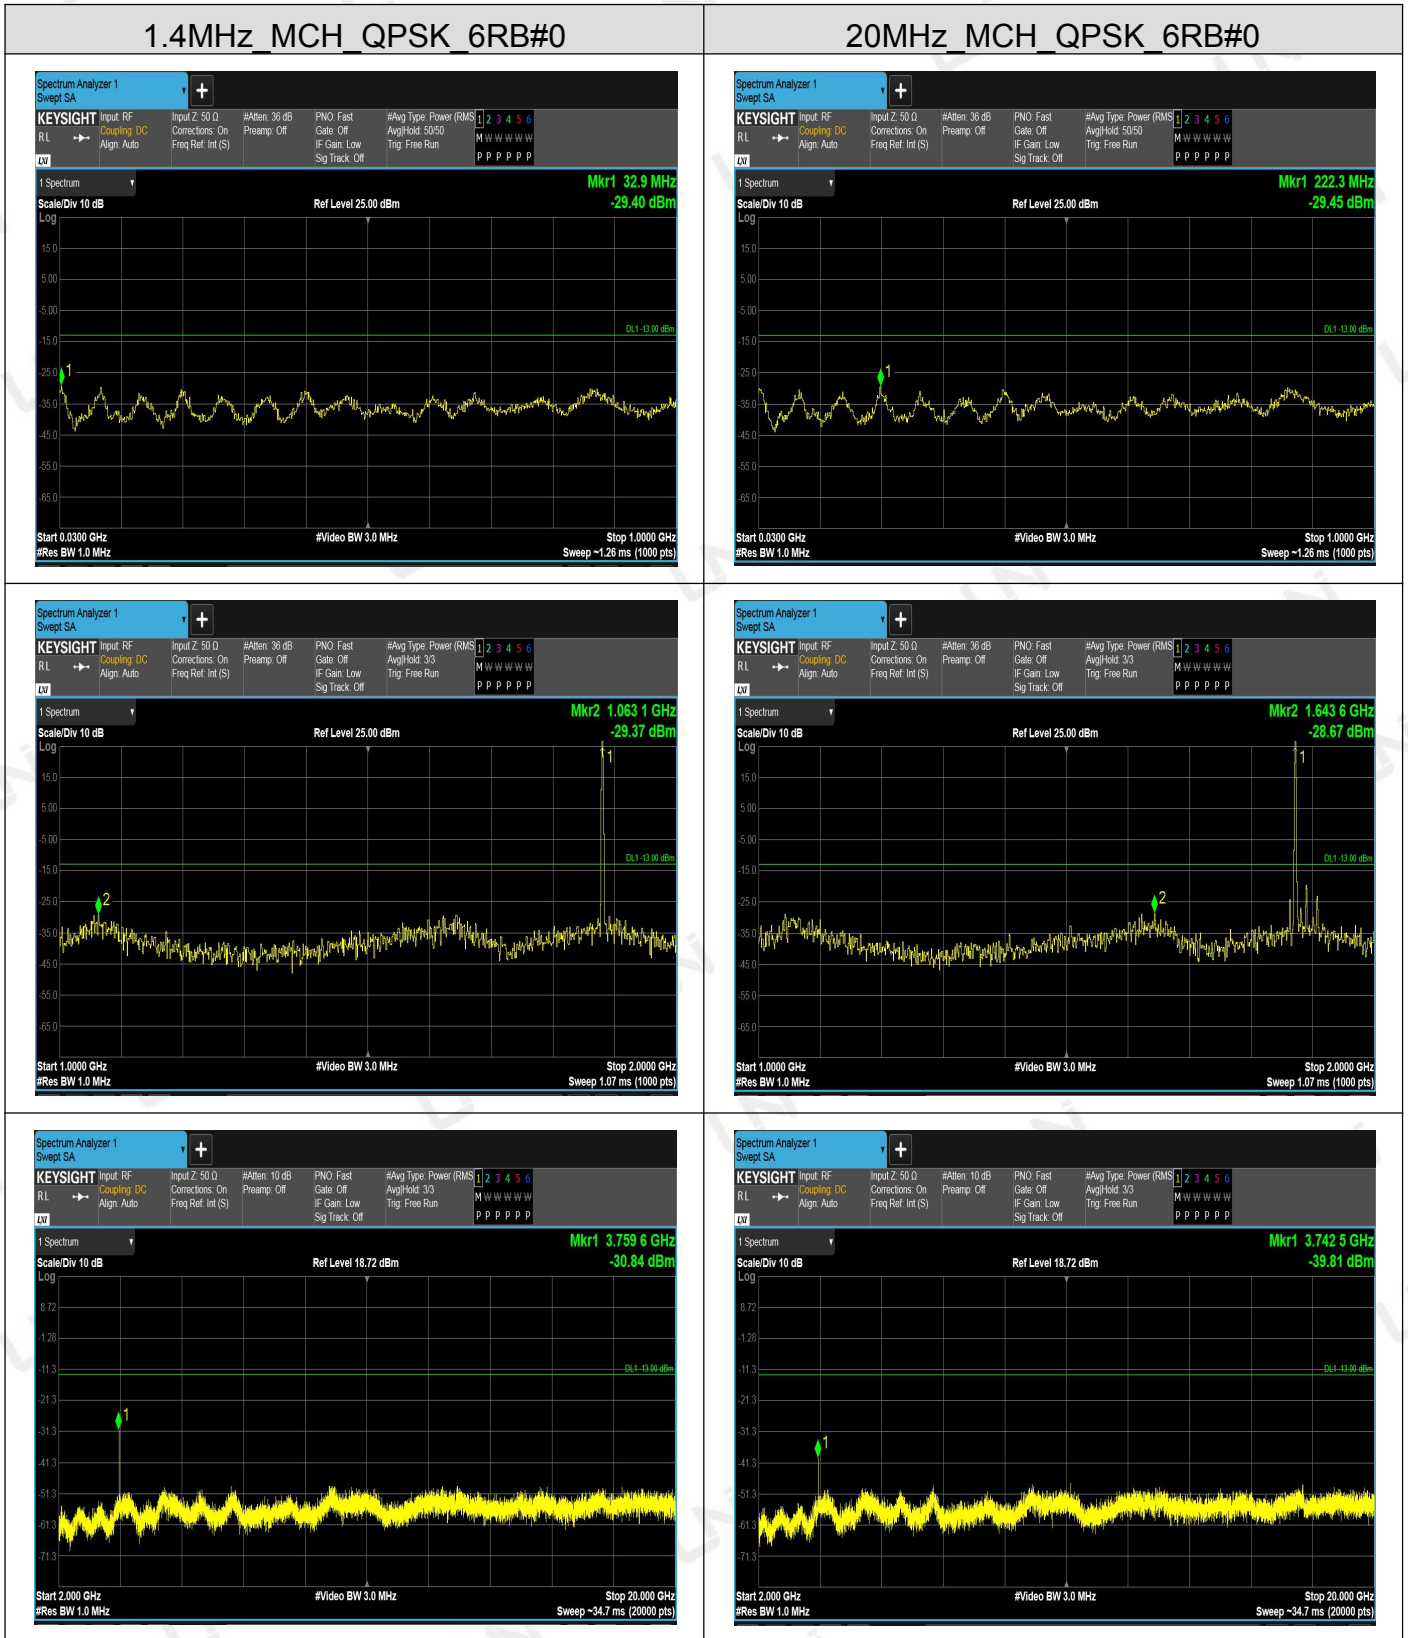

## CONDUCTED SPURIOUS EMISSION

### LTE BAND 2

### LTE BAND 4

1.4MHz LCH\_QPSK\_6RB#0

20MHz LCH\_QPSK\_6RB#0

### 1.4MHz HCH\_QPSK 6RB#0