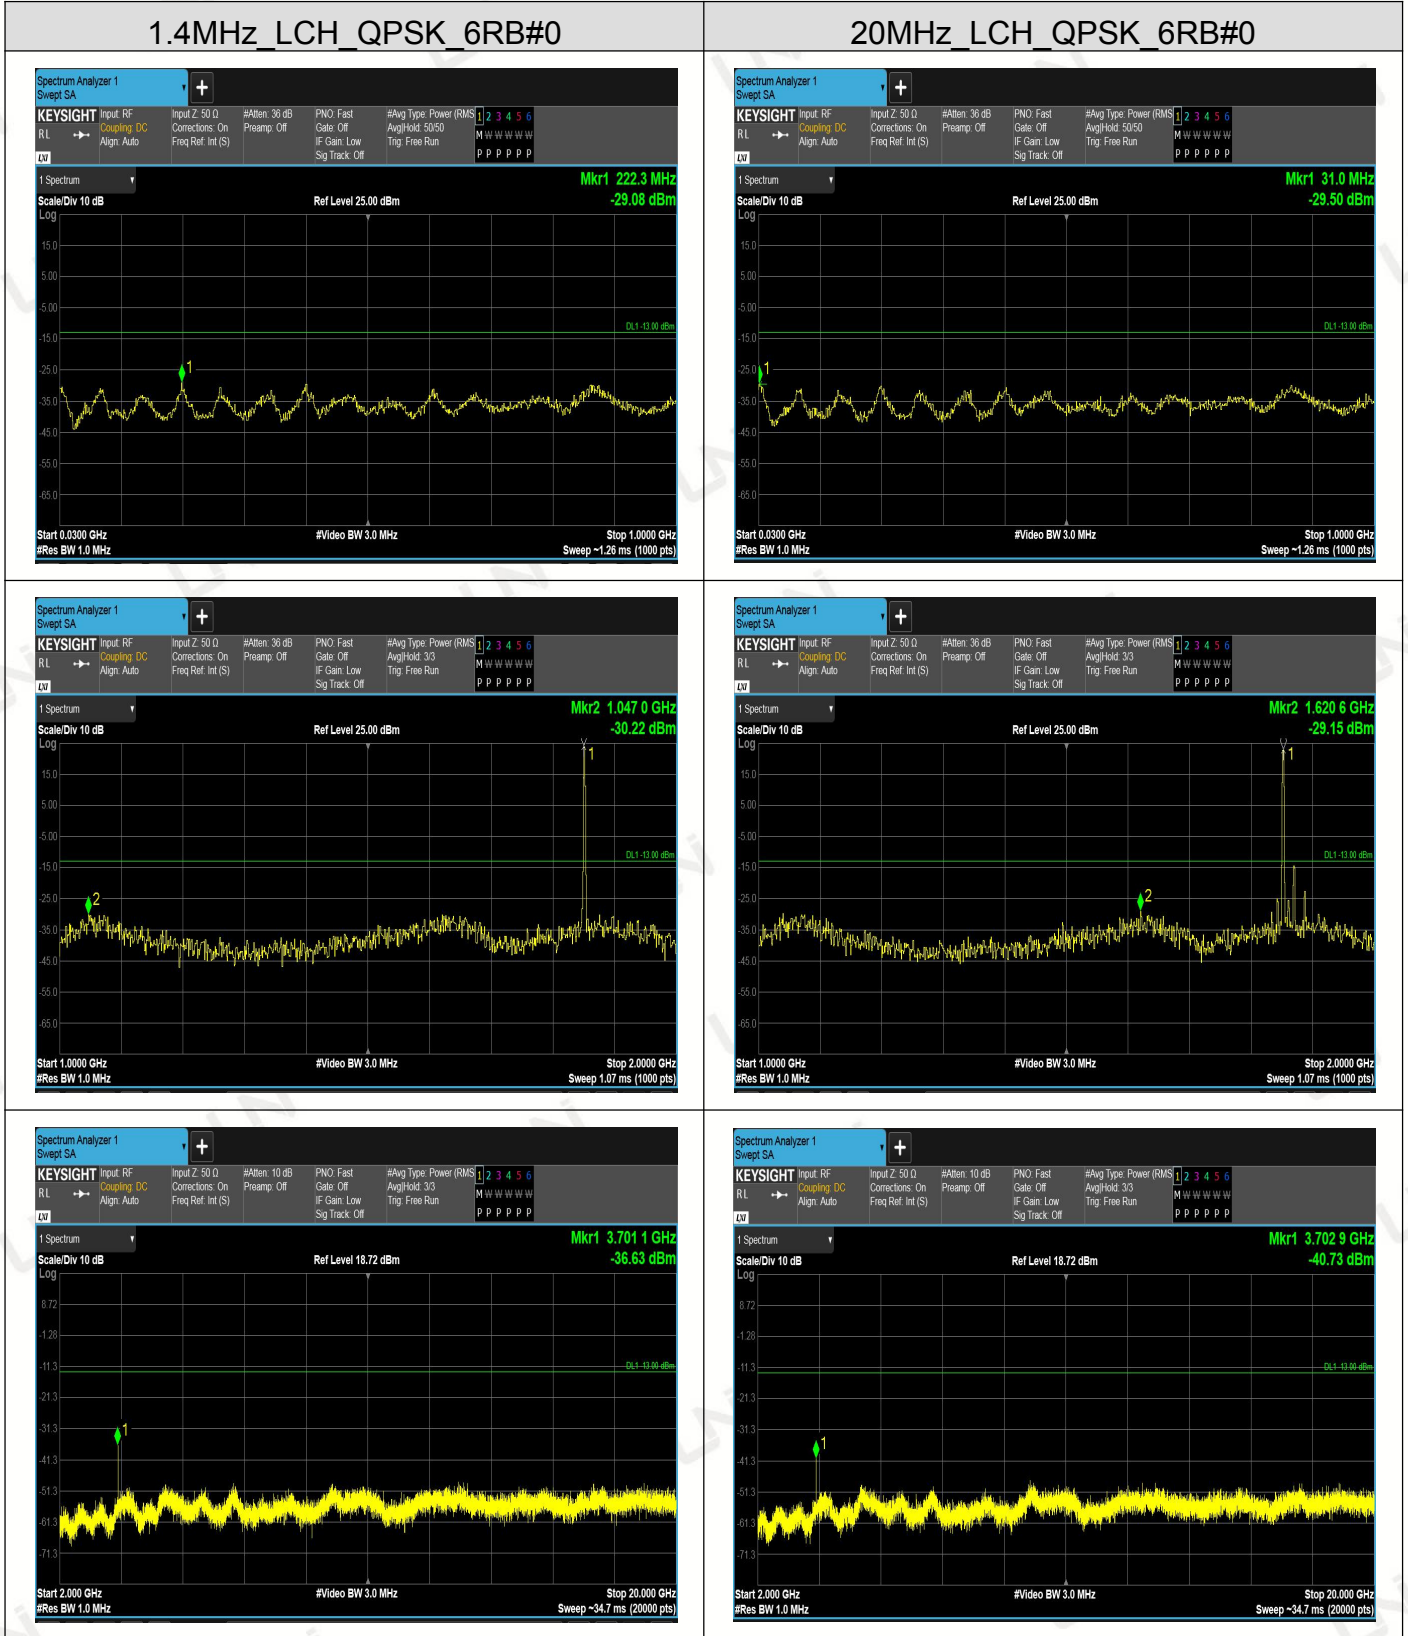

## CONDUCTED SPURIOUS EMISSION

### LTE BAND 2

### LTE BAND 4

1.4MHz LCH\_QPSK\_6RB#0

20MHz LCH\_QPSK\_6RB#0

### 1.4MHz HCH\_QPSK 6RB#0