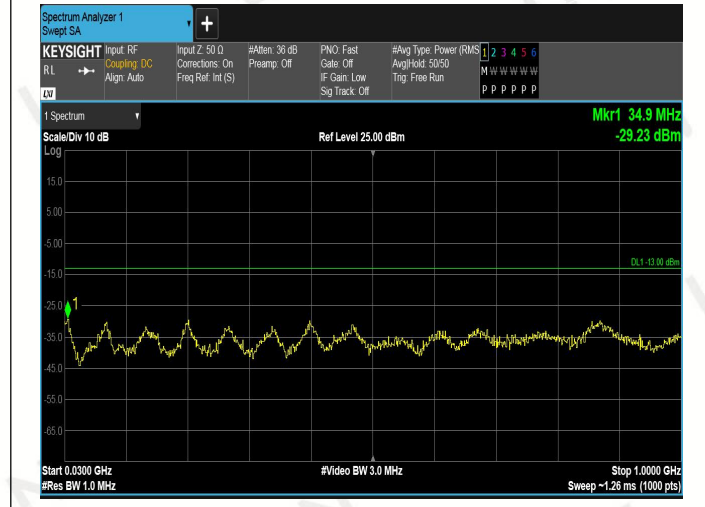

## CONDUCTED SPURIOUS EMISSION

### LTE BAND 2

### LTE BAND 4

1.4MHz LCH\_QPSK\_6RB#0

20MHz LCH\_QPSK\_6RB#0

### 1.4MHz HCH\_QPSK 6RB#0