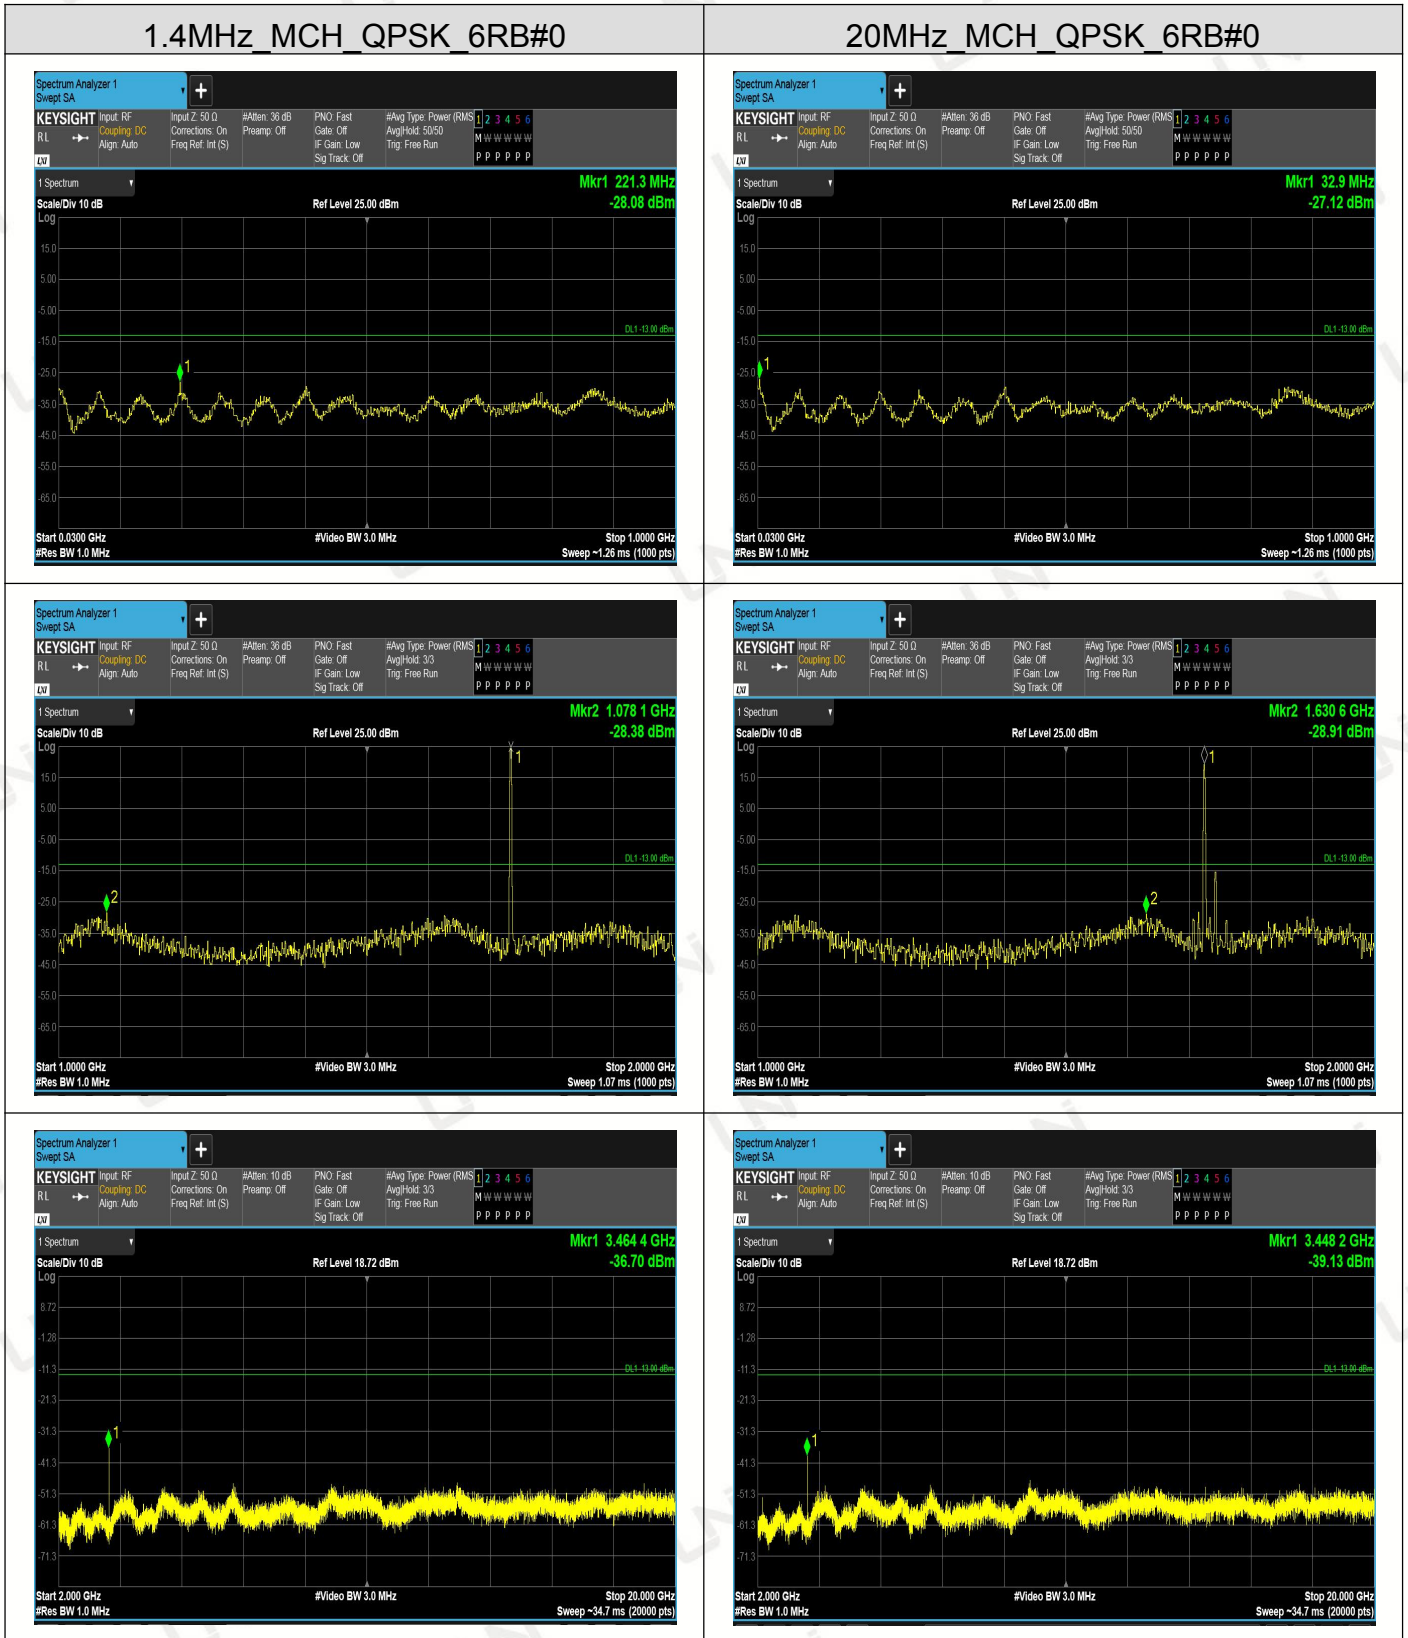

## CONDUCTED SPURIOUS EMISSION

### LTE BAND 2

### LTE BAND 4

1.4MHz LCH\_QPSK\_6RB#0

20MHz LCH\_QPSK\_6RB#0

### 1.4MHz HCH\_QPSK 6RB#0