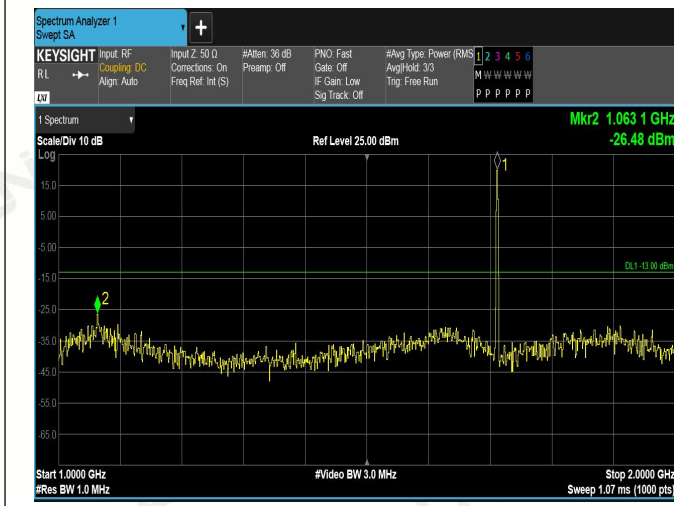

## CONDUCTED SPURIOUS EMISSION

### LTE BAND 2

### LTE BAND 4

1.4MHz LCH\_QPSK\_6RB#0

20MHz LCH\_QPSK\_6RB#0

### 1.4MHz HCH\_QPSK 6RB#0