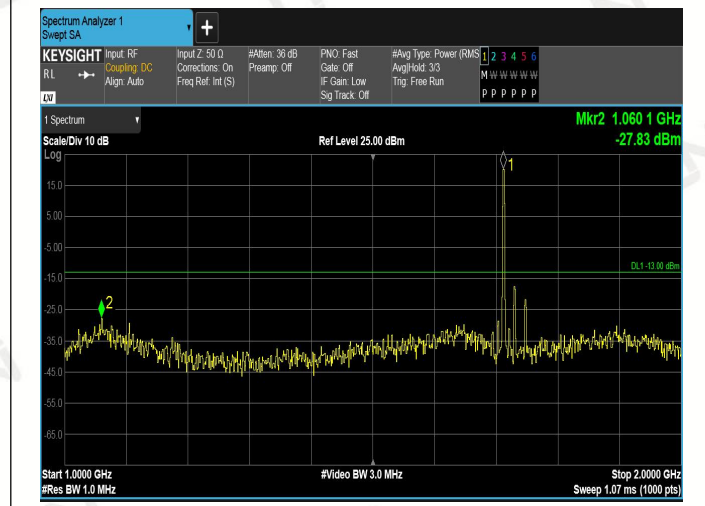

## CONDUCTED SPURIOUS EMISSION

### LTE BAND 2

### LTE BAND 4

1.4MHz LCH\_QPSK\_6RB#0

20MHz LCH\_QPSK\_6RB#0

### 1.4MHz HCH\_QPSK 6RB#0