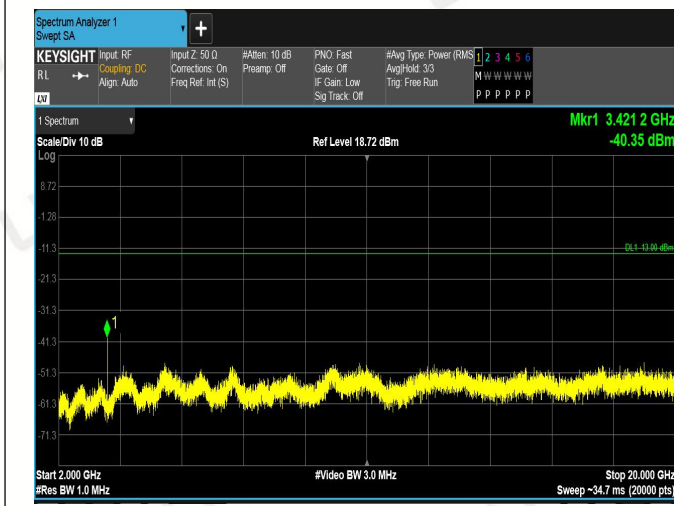

## CONDUCTED SPURIOUS EMISSION

### LTE BAND 2

### LTE BAND 4

1.4MHz LCH\_QPSK\_6RB#0

20MHz LCH\_QPSK\_6RB#0

### 1.4MHz HCH\_QPSK 6RB#0