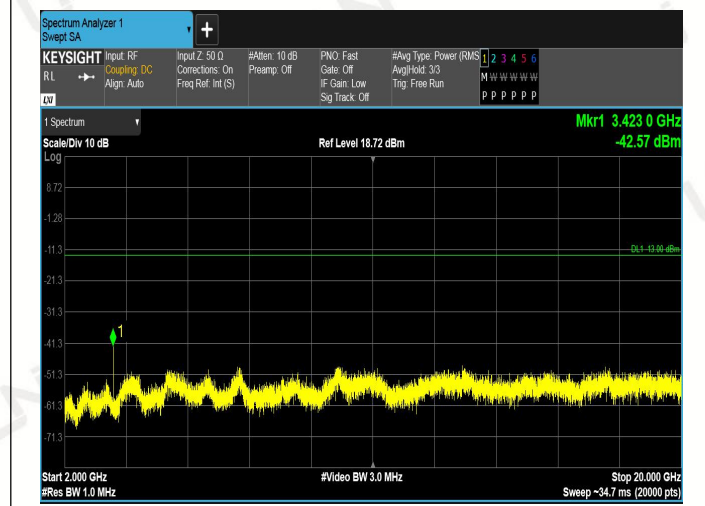

## CONDUCTED SPURIOUS EMISSION

### LTE BAND 2

### LTE BAND 4

1.4MHz LCH\_QPSK\_6RB#0

20MHz LCH\_QPSK\_6RB#0

### 1.4MHz HCH\_QPSK 6RB#0