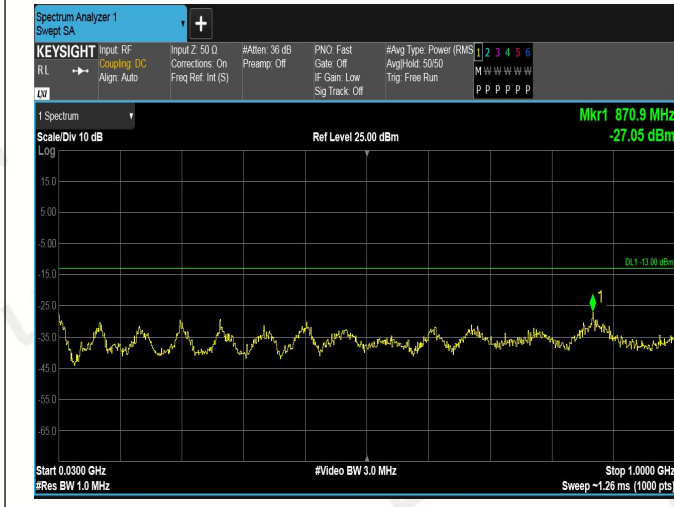

## CONDUCTED SPURIOUS EMISSION

### LTE BAND 2

### LTE BAND 4

1.4MHz LCH\_QPSK\_6RB#0

20MHz LCH\_QPSK\_6RB#0

### 1.4MHz HCH\_QPSK 6RB#0