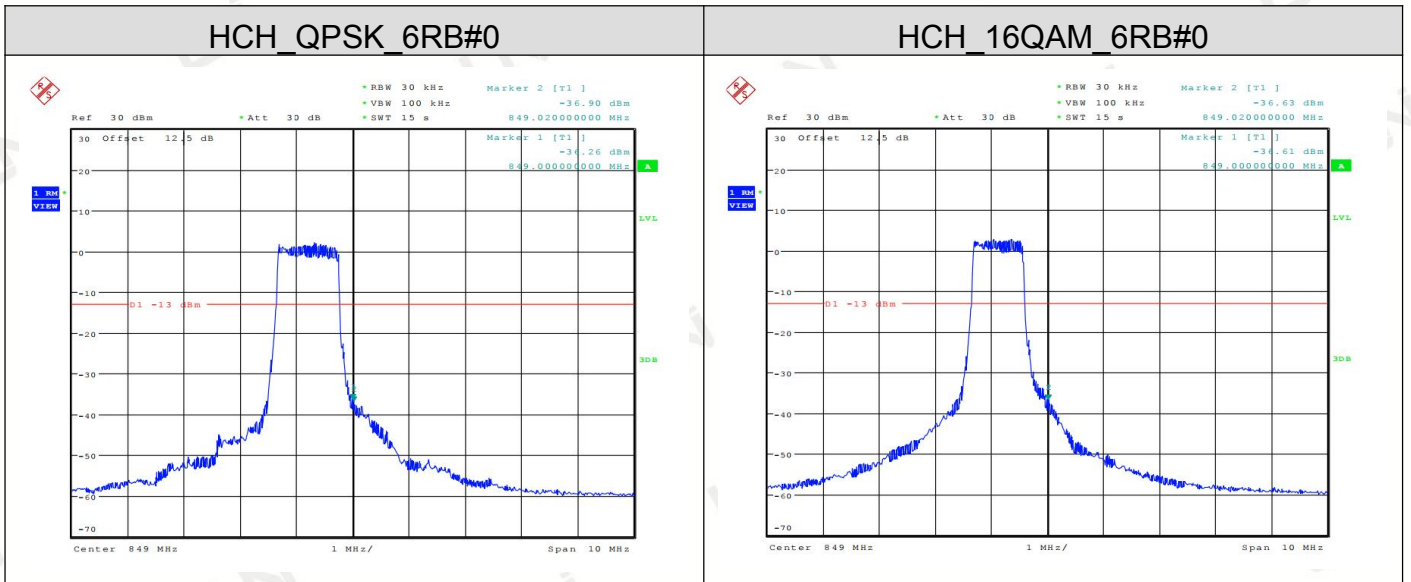

Channel Bandwidth: 5 MHz

Channel Bandwidth: 10 MHz

LTE BAND 7
Channel Bandwidth: 5 MHz

Channel Bandwidth: 10 MHz

Channel Bandwidth: 15 MHz

Channel Bandwidth: 20 MHz

LTE BAND 12
Channel Bandwidth: 1.4 MHz

Channel Bandwidth: 3 MHz

Channel Bandwidth: 5 MHz

Channel Bandwidth: 10 MHz

LTE BAND 13
Channel Bandwidth: 5 MHz

Channel Bandwidth: 10 MHz

Note: All modes have been tested and only the worst mode test data recorded in the test report.