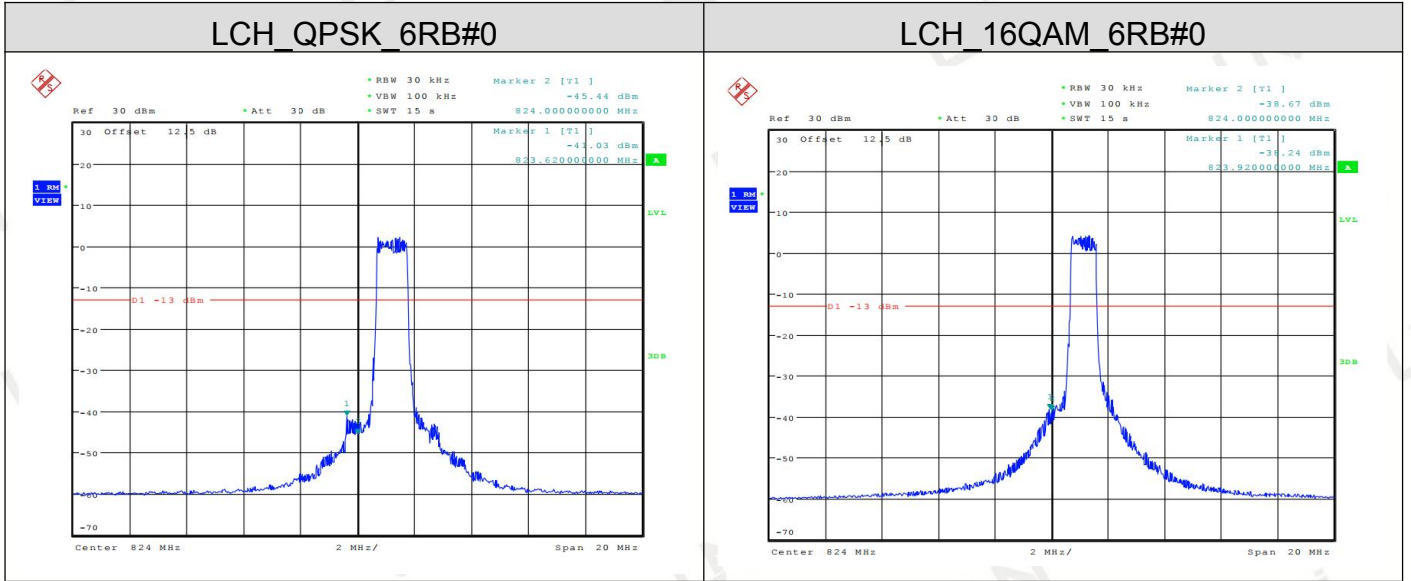

Channel Bandwidth: 5 MHz

Channel Bandwidth: 10 MHz

LTE BAND 7
Channel Bandwidth: 5 MHz

Channel Bandwidth: 10 MHz

Channel Bandwidth: 15 MHz

Channel Bandwidth: 20 MHz

LTE BAND 12
Channel Bandwidth: 1.4 MHz

Channel Bandwidth: 3 MHz

Channel Bandwidth: 5 MHz

Channel Bandwidth: 10 MHz

LTE BAND 13
Channel Bandwidth: 5 MHz

Channel Bandwidth: 10 MHz

Note: All modes have been tested and only the worst mode test data recorded in the test report.