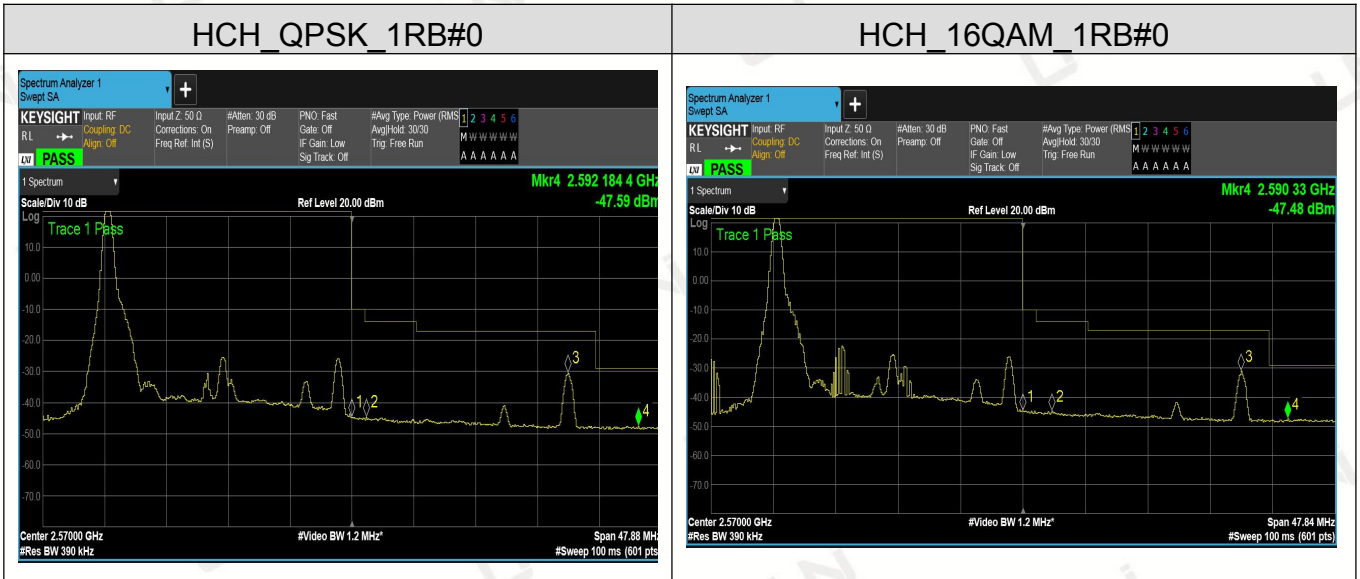

Channel Bandwidth: 5 MHz

Channel Bandwidth: 10 MHz

LTE BAND 7
Channel Bandwidth: 5 MHz

Channel Bandwidth: 10 MHz

Channel Bandwidth: 15 MHz

Channel Bandwidth: 20 MHz

LTE BAND 12
Channel Bandwidth: 1.4 MHz

Channel Bandwidth: 3 MHz

Channel Bandwidth: 5 MHz

Channel Bandwidth: 10 MHz

LTE BAND 13
Channel Bandwidth: 5 MHz

Channel Bandwidth: 10 MHz

Note: All modes have been tested and only the worst mode test data recorded in the test report.