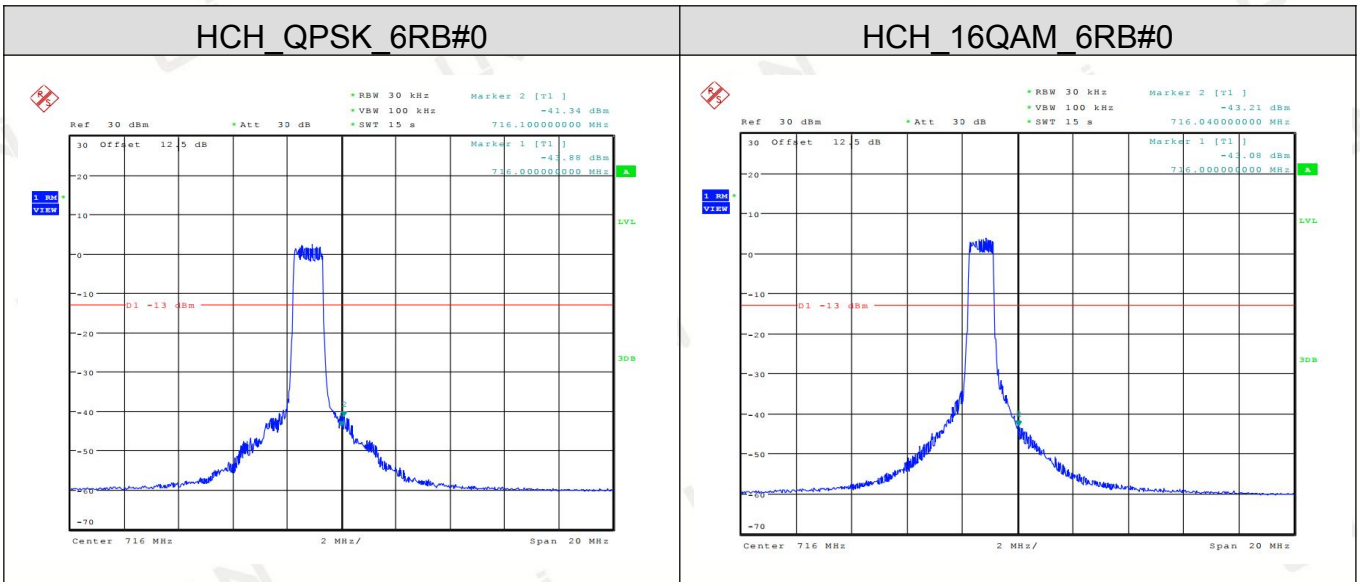

Channel Bandwidth: 5 MHz

Channel Bandwidth: 10 MHz

LTE BAND 7
Channel Bandwidth: 5 MHz

Channel Bandwidth: 10 MHz

Channel Bandwidth: 15 MHz

Channel Bandwidth: 20 MHz

LTE BAND 12
Channel Bandwidth: 1.4 MHz

Channel Bandwidth: 3 MHz

Channel Bandwidth: 5 MHz

Channel Bandwidth: 10 MHz

LTE BAND 13
Channel Bandwidth: 5 MHz

Channel Bandwidth: 10 MHz

Note: All modes have been tested and only the worst mode test data recorded in the test report.