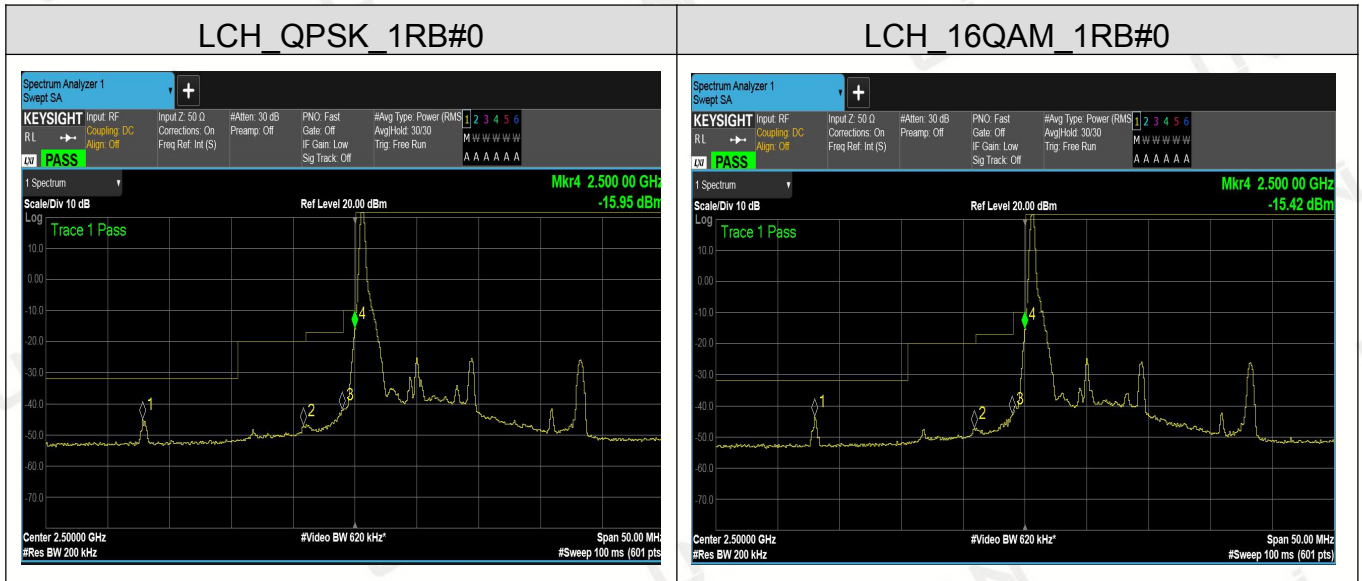

Channel Bandwidth: 5 MHz

Channel Bandwidth: 10 MHz

LTE BAND 7
Channel Bandwidth: 5 MHz

Channel Bandwidth: 10 MHz

Channel Bandwidth: 15 MHz

Channel Bandwidth: 20 MHz

LTE BAND 12
Channel Bandwidth: 1.4 MHz

Channel Bandwidth: 3 MHz

Channel Bandwidth: 5 MHz

Channel Bandwidth: 10 MHz

LTE BAND 13
Channel Bandwidth: 5 MHz

Channel Bandwidth: 10 MHz

Note: All modes have been tested and only the worst mode test data recorded in the test report.