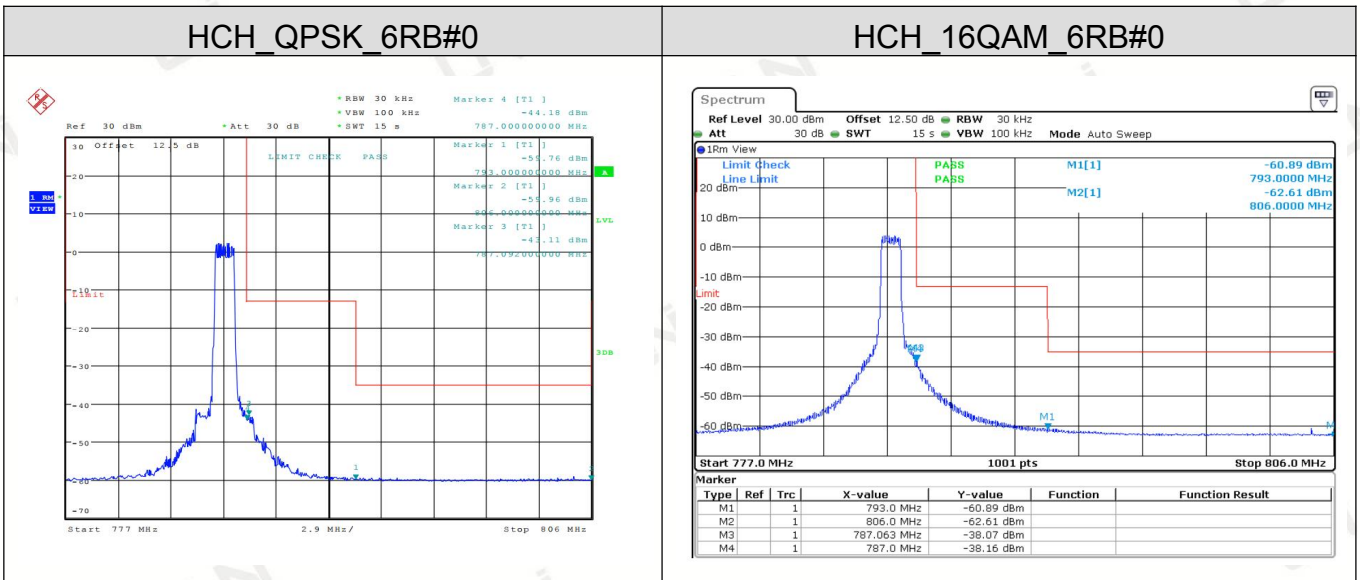

Channel Bandwidth: 5 MHz

Channel Bandwidth: 10 MHz

LTE BAND 7
Channel Bandwidth: 5 MHz

Channel Bandwidth: 10 MHz

Channel Bandwidth: 15 MHz

Channel Bandwidth: 20 MHz

LTE BAND 12
Channel Bandwidth: 1.4 MHz

Channel Bandwidth: 3 MHz

Channel Bandwidth: 5 MHz

Channel Bandwidth: 10 MHz

LTE BAND 13
Channel Bandwidth: 5 MHz

Channel Bandwidth: 10 MHz

Note: All modes have been tested and only the worst mode test data recorded in the test report.