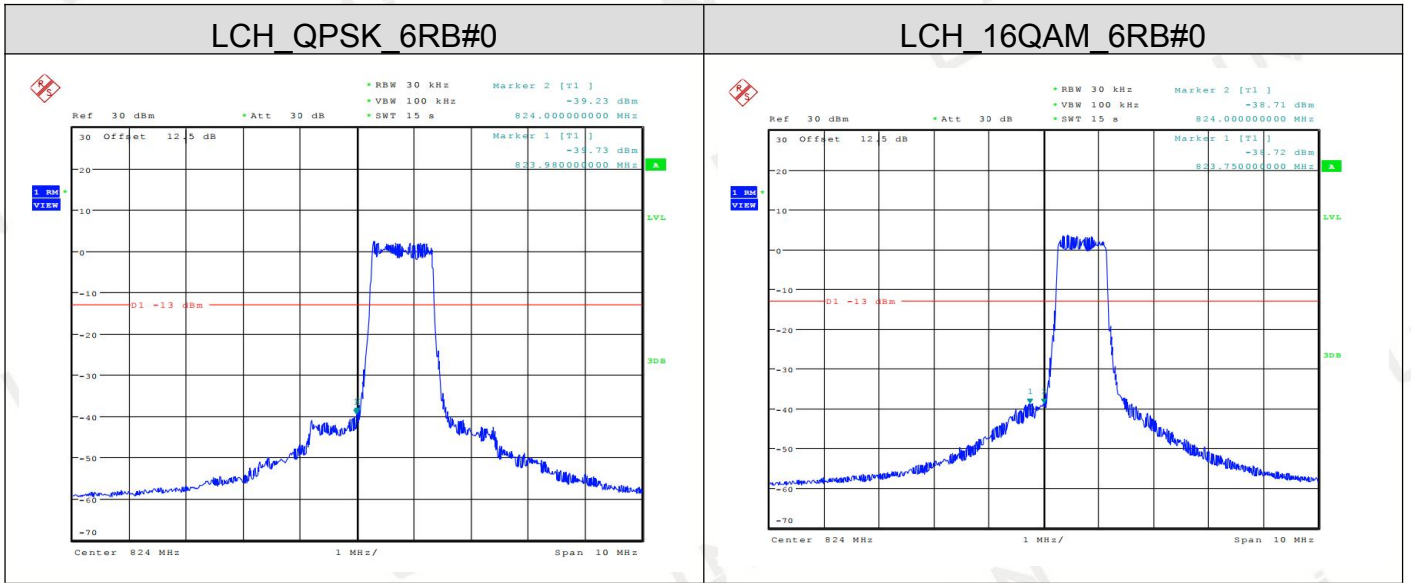

Channel Bandwidth: 5 MHz

Channel Bandwidth: 10 MHz

LTE BAND 7
Channel Bandwidth: 5 MHz

Channel Bandwidth: 10 MHz

Channel Bandwidth: 15 MHz

Channel Bandwidth: 20 MHz

LTE BAND 12
Channel Bandwidth: 1.4 MHz

Channel Bandwidth: 3 MHz

Channel Bandwidth: 5 MHz

Channel Bandwidth: 10 MHz

LTE BAND 13
Channel Bandwidth: 5 MHz

Channel Bandwidth: 10 MHz

Note: All modes have been tested and only the worst mode test data recorded in the test report.