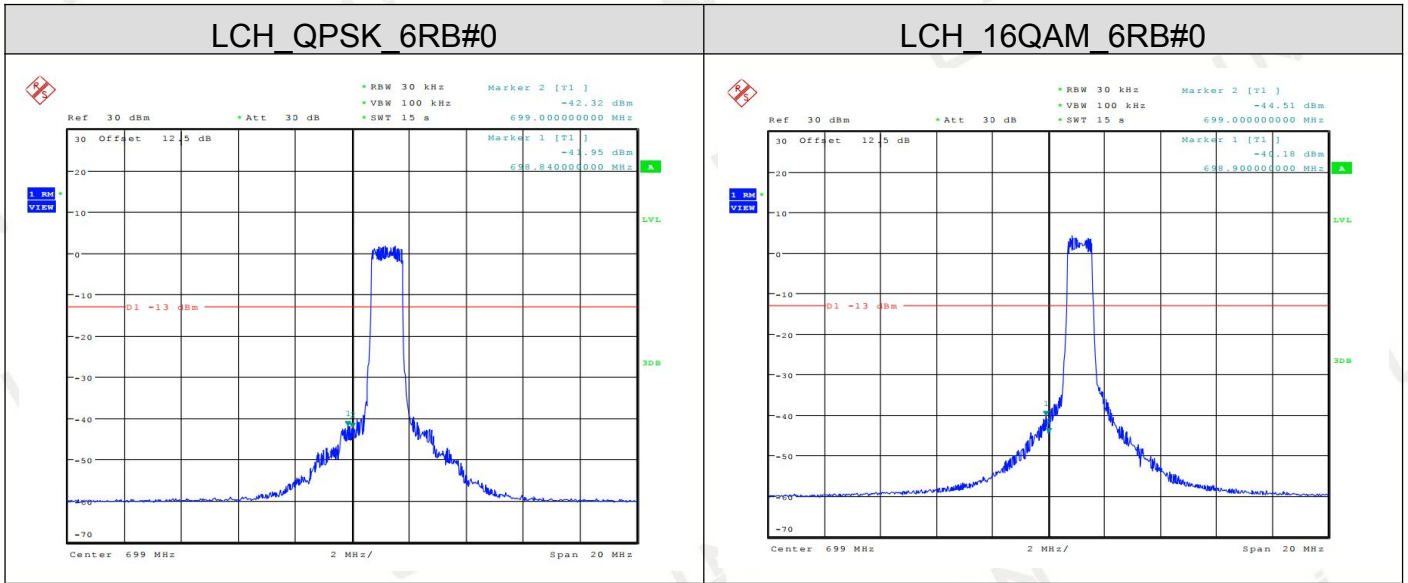

Channel Bandwidth: 5 MHz

Channel Bandwidth: 10 MHz

LTE BAND 7
Channel Bandwidth: 5 MHz

Channel Bandwidth: 10 MHz

Channel Bandwidth: 15 MHz

Channel Bandwidth: 20 MHz

LTE BAND 12
Channel Bandwidth: 1.4 MHz

Channel Bandwidth: 3 MHz

Channel Bandwidth: 5 MHz

Channel Bandwidth: 10 MHz

LTE BAND 13
Channel Bandwidth: 5 MHz

Channel Bandwidth: 10 MHz

Note: All modes have been tested and only the worst mode test data recorded in the test report.