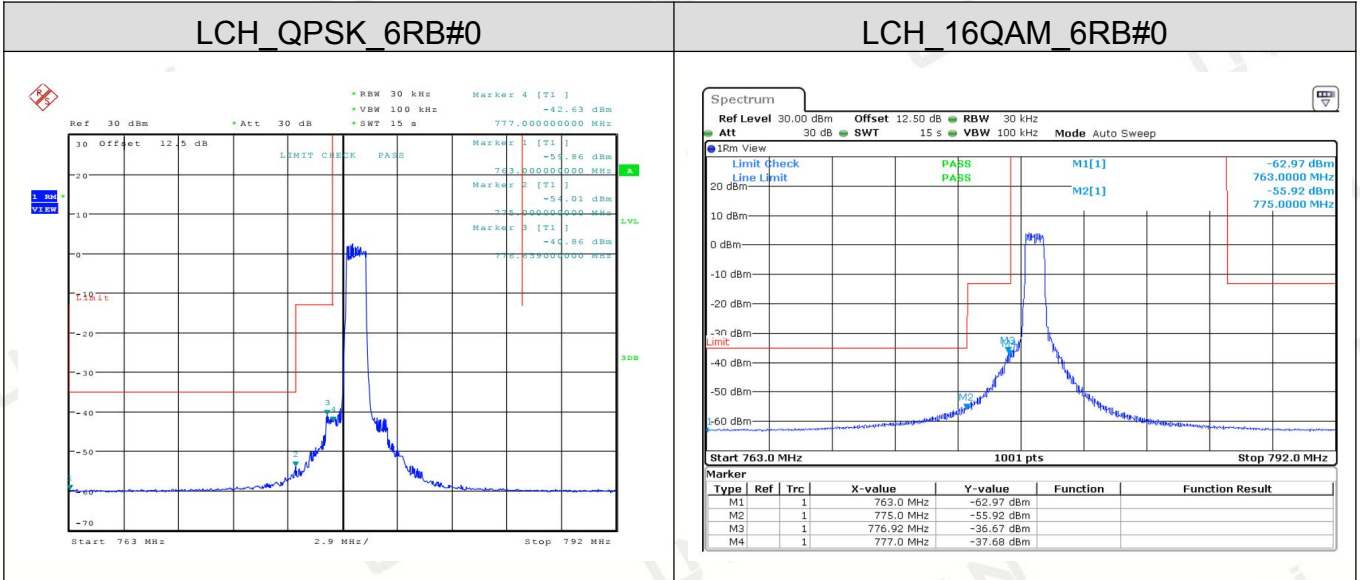

Channel Bandwidth: 5 MHz

Channel Bandwidth: 10 MHz

LTE BAND 7
Channel Bandwidth: 5 MHz

Channel Bandwidth: 10 MHz

Channel Bandwidth: 15 MHz

Channel Bandwidth: 20 MHz

LTE BAND 12
Channel Bandwidth: 1.4 MHz

Channel Bandwidth: 3 MHz

Channel Bandwidth: 5 MHz

Channel Bandwidth: 10 MHz

LTE BAND 13
Channel Bandwidth: 5 MHz

Channel Bandwidth: 10 MHz

Note: All modes have been tested and only the worst mode test data recorded in the test report.