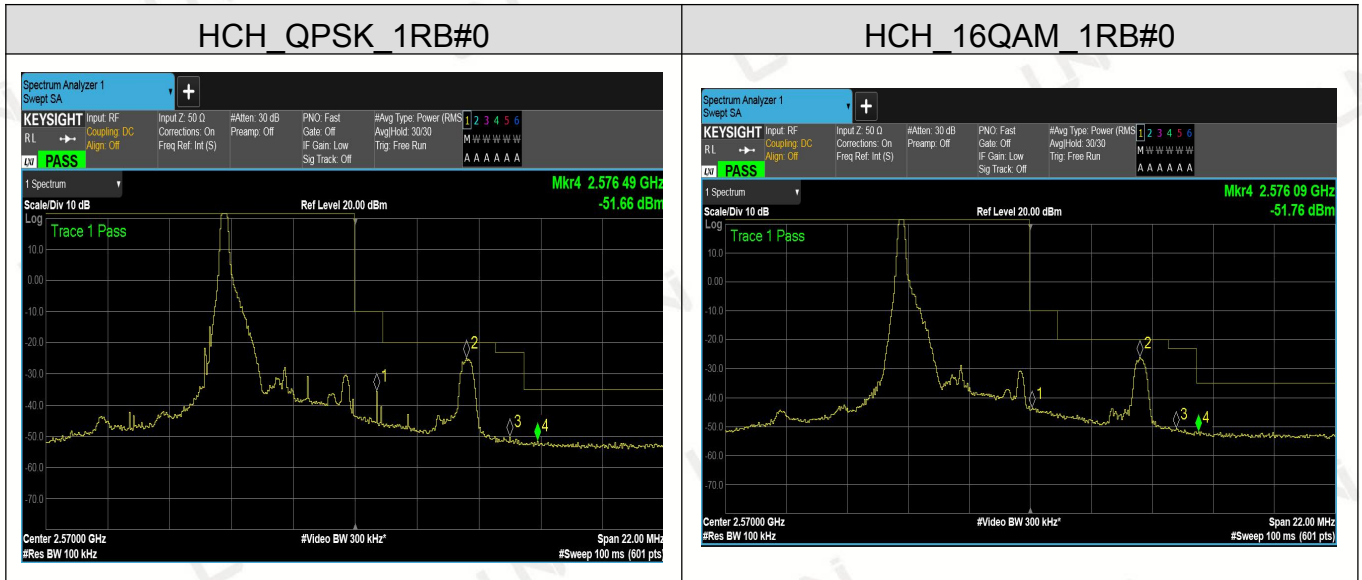

Channel Bandwidth: 5 MHz

Channel Bandwidth: 10 MHz

LTE BAND 7
Channel Bandwidth: 5 MHz

Channel Bandwidth: 10 MHz

Channel Bandwidth: 15 MHz

Channel Bandwidth: 20 MHz

LTE BAND 12
Channel Bandwidth: 1.4 MHz

Channel Bandwidth: 3 MHz

Channel Bandwidth: 5 MHz

Channel Bandwidth: 10 MHz

LTE BAND 13
Channel Bandwidth: 5 MHz

Channel Bandwidth: 10 MHz

Note: All modes have been tested and only the worst mode test data recorded in the test report.