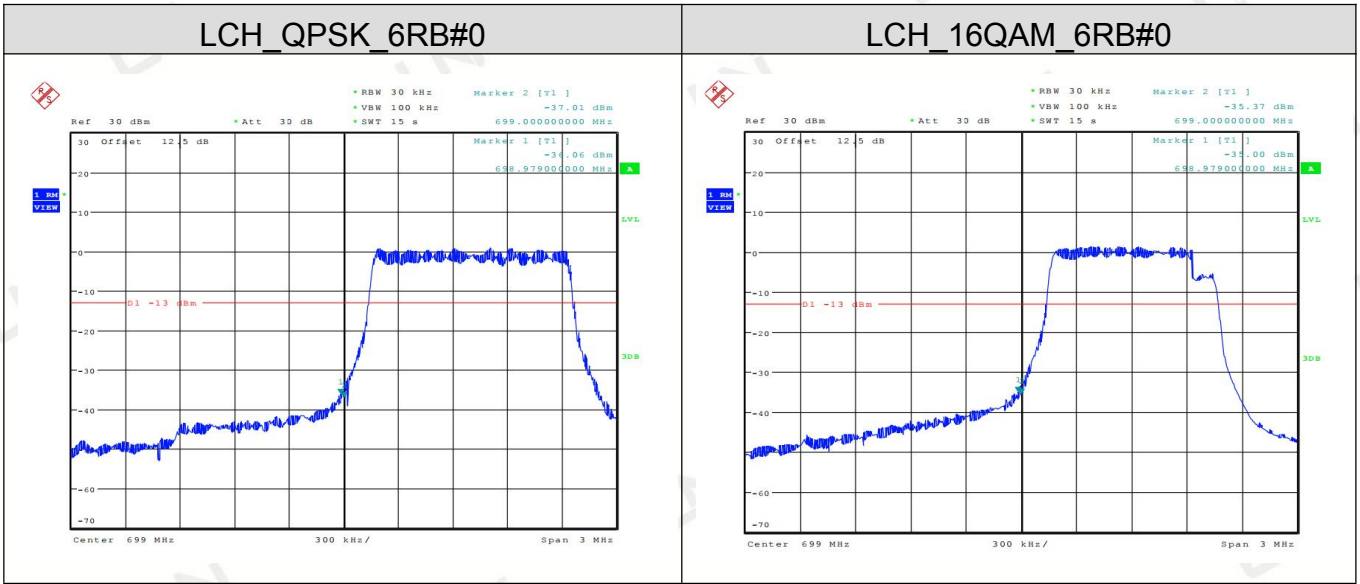

Channel Bandwidth: 5 MHz

Channel Bandwidth: 10 MHz

LTE BAND 7
Channel Bandwidth: 5 MHz

Channel Bandwidth: 10 MHz

Channel Bandwidth: 15 MHz

Channel Bandwidth: 20 MHz

LTE BAND 12
Channel Bandwidth: 1.4 MHz

Channel Bandwidth: 3 MHz

Channel Bandwidth: 5 MHz

Channel Bandwidth: 10 MHz

LTE BAND 13
Channel Bandwidth: 5 MHz

Channel Bandwidth: 10 MHz

Note: All modes have been tested and only the worst mode test data recorded in the test report.