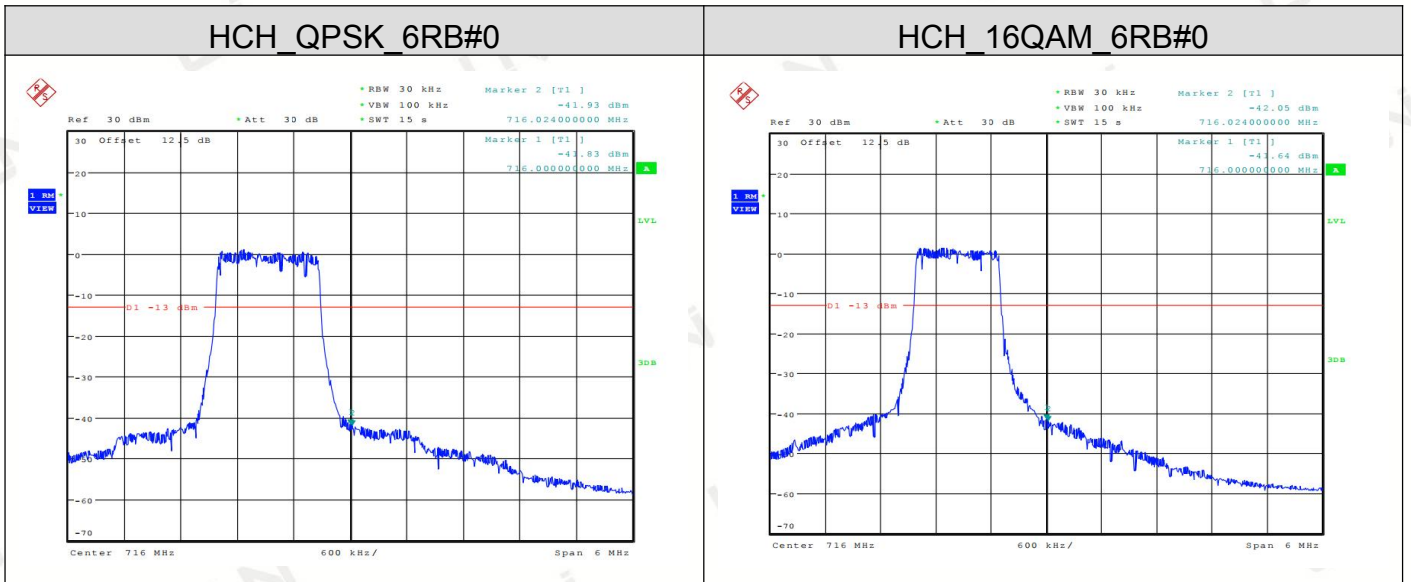

Channel Bandwidth: 5 MHz

Channel Bandwidth: 10 MHz

LTE BAND 7
Channel Bandwidth: 5 MHz

Channel Bandwidth: 10 MHz

Channel Bandwidth: 15 MHz

Channel Bandwidth: 20 MHz

LTE BAND 12
Channel Bandwidth: 1.4 MHz

Channel Bandwidth: 3 MHz

Channel Bandwidth: 5 MHz

Channel Bandwidth: 10 MHz

LTE BAND 13
Channel Bandwidth: 5 MHz

Channel Bandwidth: 10 MHz

Note: All modes have been tested and only the worst mode test data recorded in the test report.