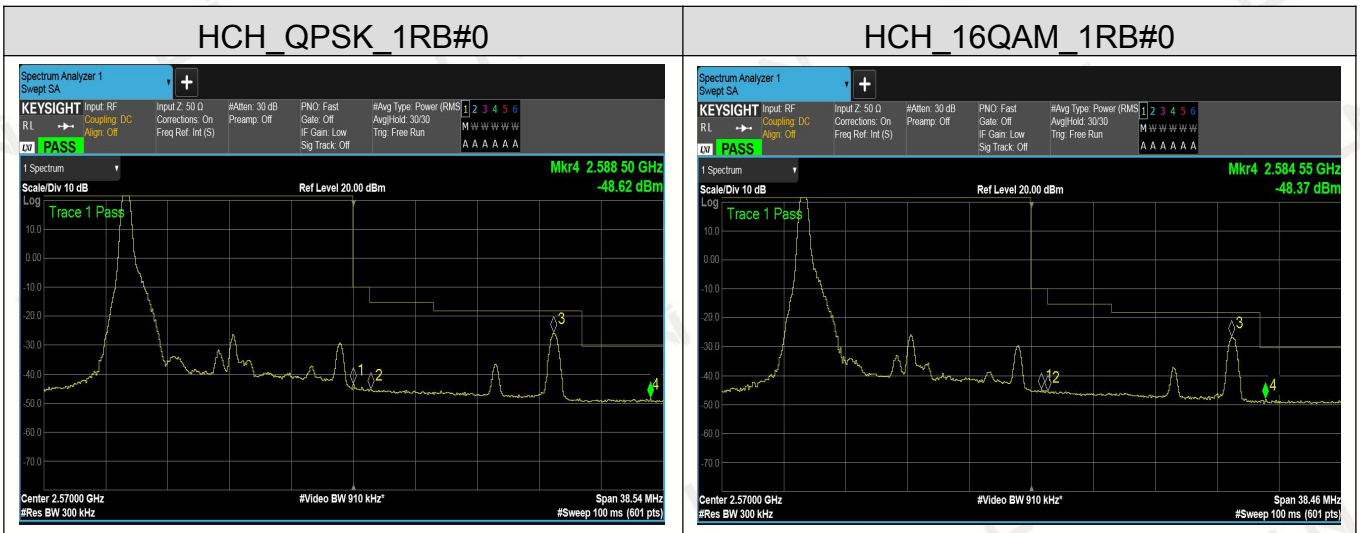

Channel Bandwidth: 5 MHz

Channel Bandwidth: 10 MHz

LTE BAND 7
Channel Bandwidth: 5 MHz

Channel Bandwidth: 10 MHz

Channel Bandwidth: 15 MHz

Channel Bandwidth: 20 MHz

LTE BAND 12
Channel Bandwidth: 1.4 MHz

Channel Bandwidth: 3 MHz

Channel Bandwidth: 5 MHz

Channel Bandwidth: 10 MHz

LTE BAND 13
Channel Bandwidth: 5 MHz

Channel Bandwidth: 10 MHz

Note: All modes have been tested and only the worst mode test data recorded in the test report.