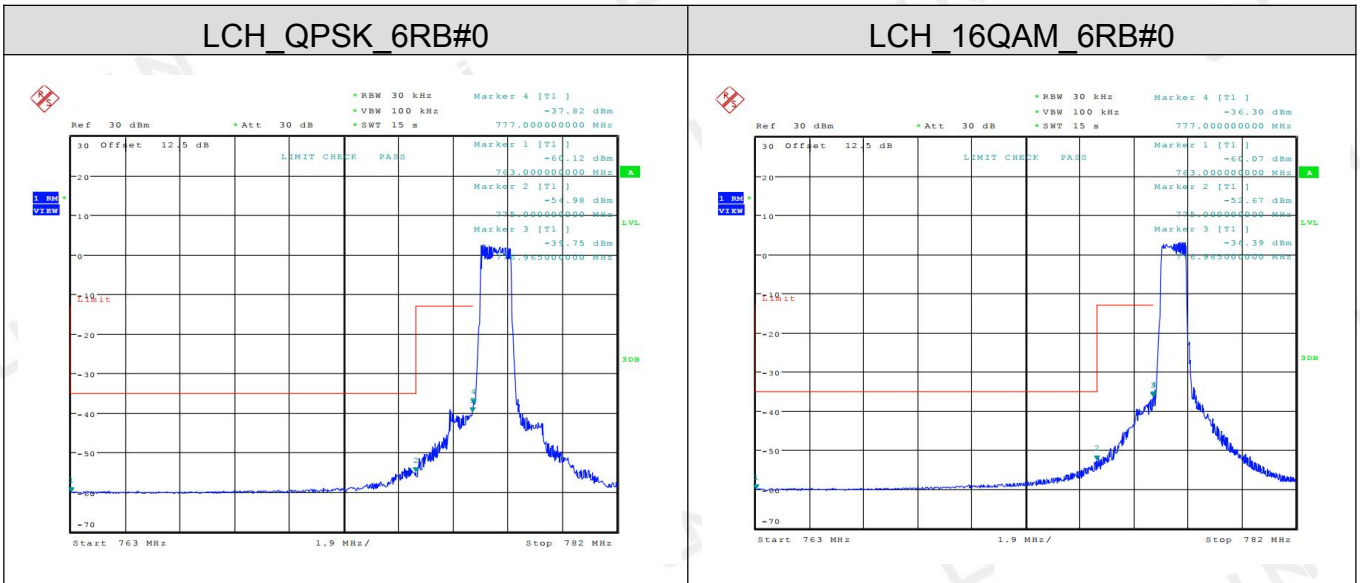

Channel Bandwidth: 5 MHz

Channel Bandwidth: 10 MHz

LTE BAND 7
Channel Bandwidth: 5 MHz

Channel Bandwidth: 10 MHz

Channel Bandwidth: 15 MHz

Channel Bandwidth: 20 MHz

LTE BAND 12
Channel Bandwidth: 1.4 MHz

Channel Bandwidth: 3 MHz

Channel Bandwidth: 5 MHz

Channel Bandwidth: 10 MHz

LTE BAND 13
Channel Bandwidth: 5 MHz

Channel Bandwidth: 10 MHz

Note: All modes have been tested and only the worst mode test data recorded in the test report.