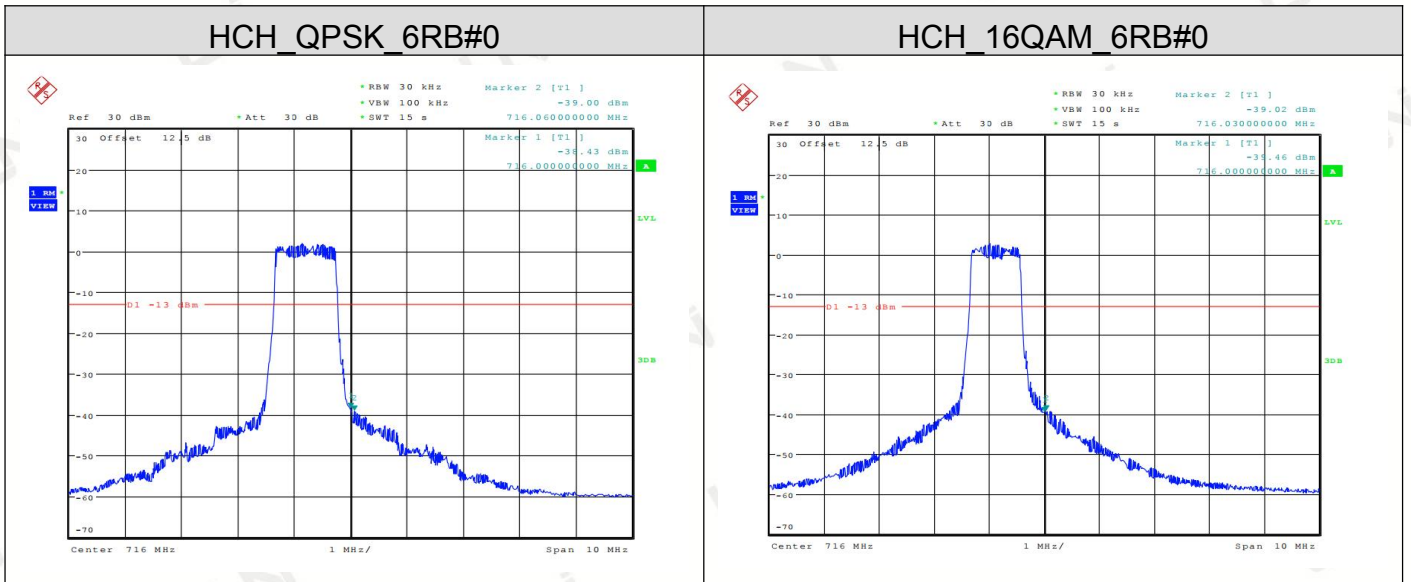

Channel Bandwidth: 5 MHz

Channel Bandwidth: 10 MHz

LTE BAND 7
Channel Bandwidth: 5 MHz

Channel Bandwidth: 10 MHz

Channel Bandwidth: 15 MHz

Channel Bandwidth: 20 MHz

LTE BAND 12
Channel Bandwidth: 1.4 MHz

Channel Bandwidth: 3 MHz

Channel Bandwidth: 5 MHz

Channel Bandwidth: 10 MHz

LTE BAND 13
Channel Bandwidth: 5 MHz

Channel Bandwidth: 10 MHz

Note: All modes have been tested and only the worst mode test data recorded in the test report.