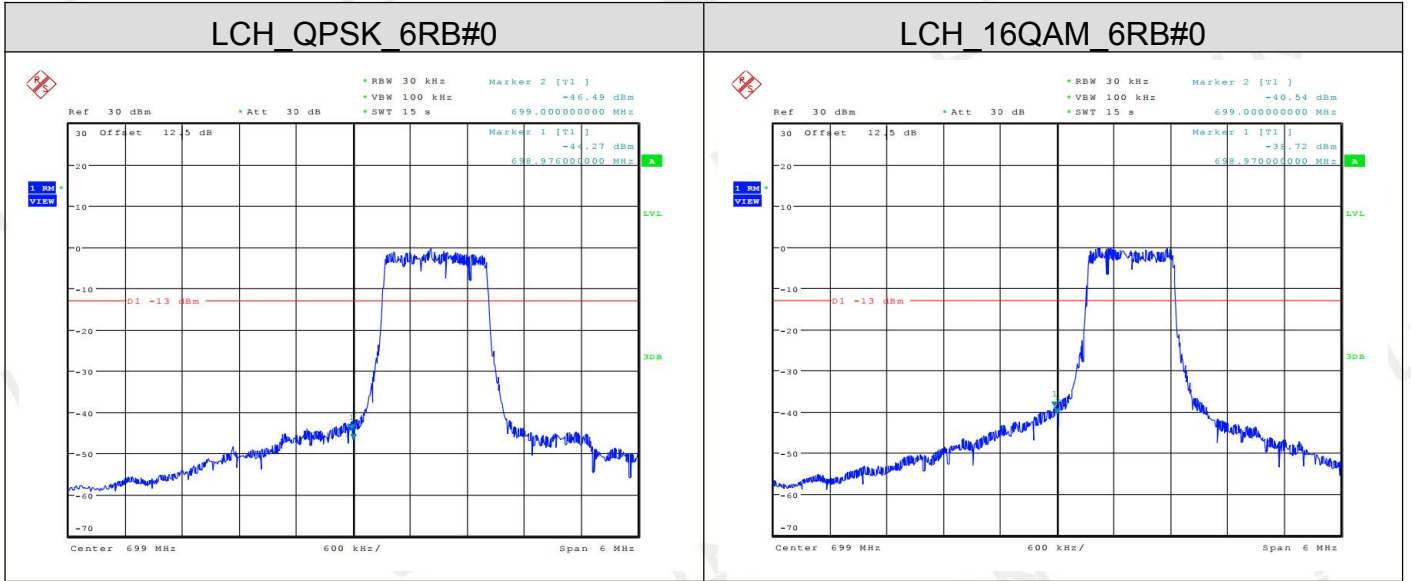

Channel Bandwidth: 5 MHz

Channel Bandwidth: 10 MHz

LTE BAND 7
Channel Bandwidth: 5 MHz

Channel Bandwidth: 10 MHz

Channel Bandwidth: 15 MHz

Channel Bandwidth: 20 MHz

LTE BAND 12
Channel Bandwidth: 1.4 MHz

Channel Bandwidth: 3 MHz

Channel Bandwidth: 5 MHz

Channel Bandwidth: 10 MHz

LTE BAND 13
Channel Bandwidth: 5 MHz

Channel Bandwidth: 10 MHz

Note: All modes have been tested and only the worst mode test data recorded in the test report.