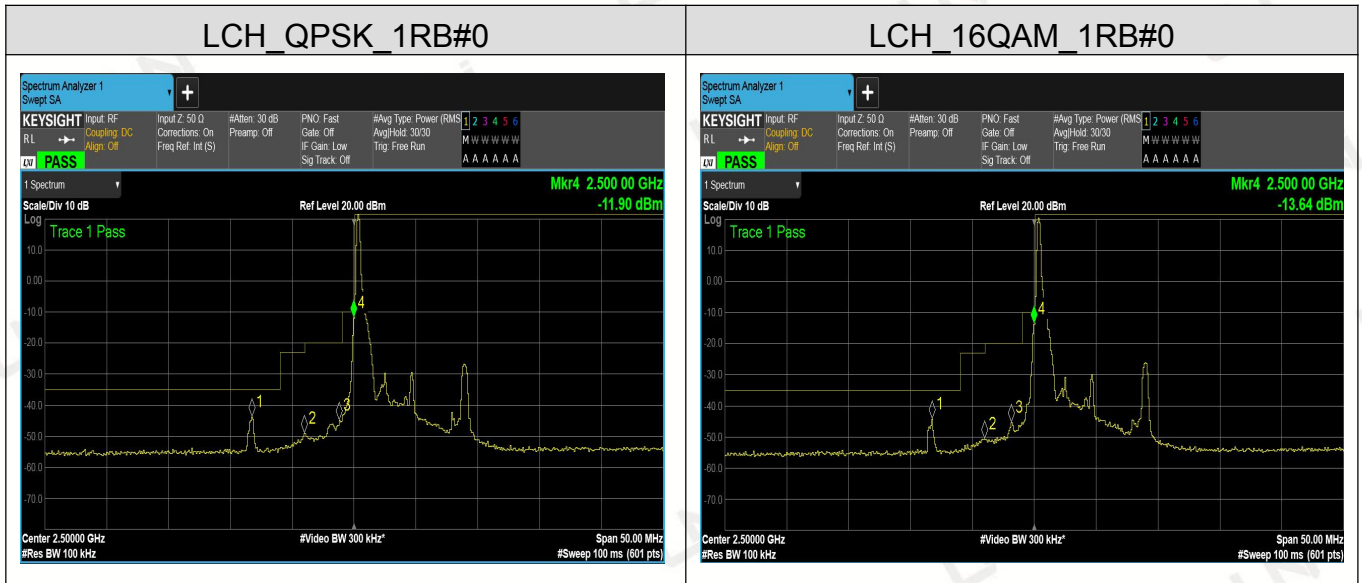

Channel Bandwidth: 5 MHz

Channel Bandwidth: 10 MHz

LTE BAND 7
Channel Bandwidth: 5 MHz

Channel Bandwidth: 10 MHz

Channel Bandwidth: 15 MHz

Channel Bandwidth: 20 MHz

LTE BAND 12
Channel Bandwidth: 1.4 MHz

Channel Bandwidth: 3 MHz

Channel Bandwidth: 5 MHz

Channel Bandwidth: 10 MHz

LTE BAND 13
Channel Bandwidth: 5 MHz

Channel Bandwidth: 10 MHz

Note: All modes have been tested and only the worst mode test data recorded in the test report.