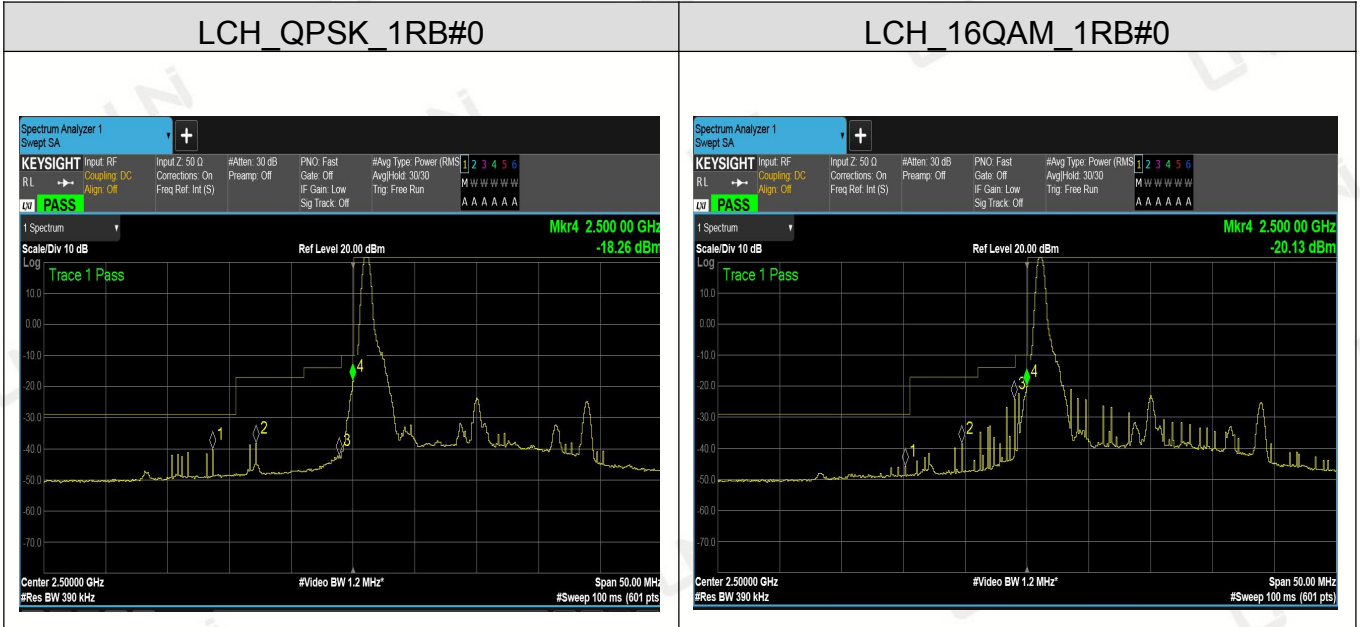

Channel Bandwidth: 5 MHz

Channel Bandwidth: 10 MHz

LTE BAND 7
Channel Bandwidth: 5 MHz

Channel Bandwidth: 10 MHz

Channel Bandwidth: 15 MHz

Channel Bandwidth: 20 MHz

LTE BAND 12
Channel Bandwidth: 1.4 MHz

Channel Bandwidth: 3 MHz

Channel Bandwidth: 5 MHz

Channel Bandwidth: 10 MHz

LTE BAND 13
Channel Bandwidth: 5 MHz

Channel Bandwidth: 10 MHz

Note: All modes have been tested and only the worst mode test data recorded in the test report.