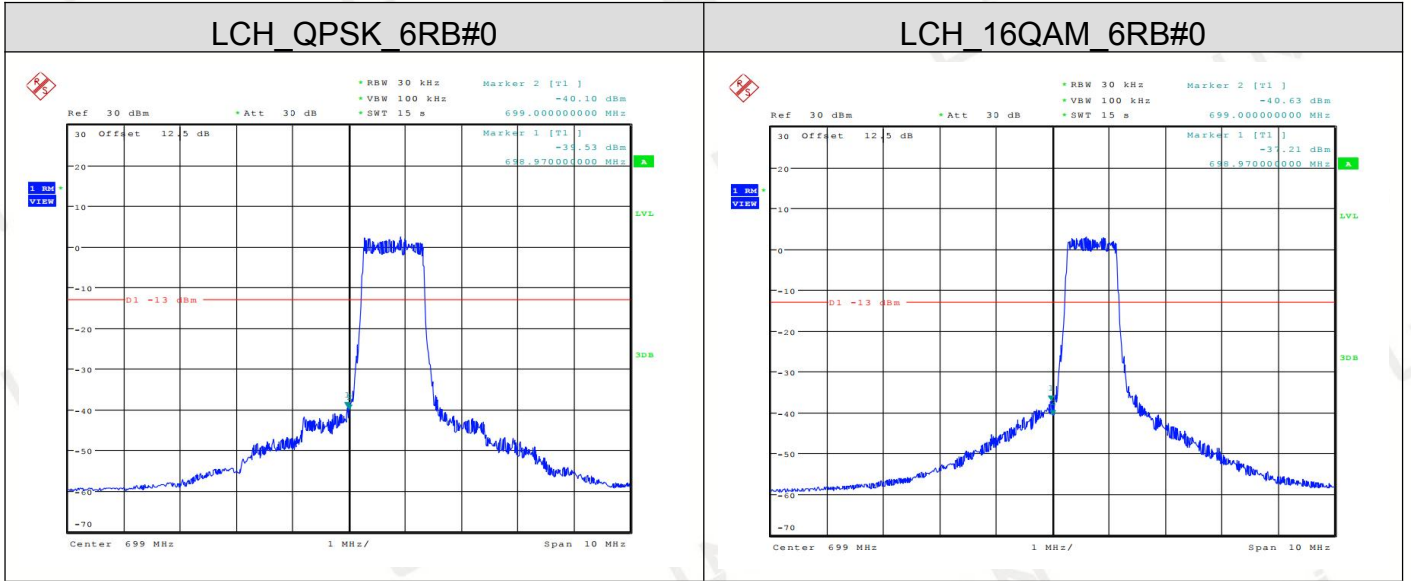

Channel Bandwidth: 5 MHz

Channel Bandwidth: 10 MHz

LTE BAND 7
Channel Bandwidth: 5 MHz

Channel Bandwidth: 10 MHz

Channel Bandwidth: 15 MHz

Channel Bandwidth: 20 MHz

LTE BAND 12
Channel Bandwidth: 1.4 MHz

Channel Bandwidth: 3 MHz

Channel Bandwidth: 5 MHz

Channel Bandwidth: 10 MHz

LTE BAND 13
Channel Bandwidth: 5 MHz

Channel Bandwidth: 10 MHz

Note: All modes have been tested and only the worst mode test data recorded in the test report.