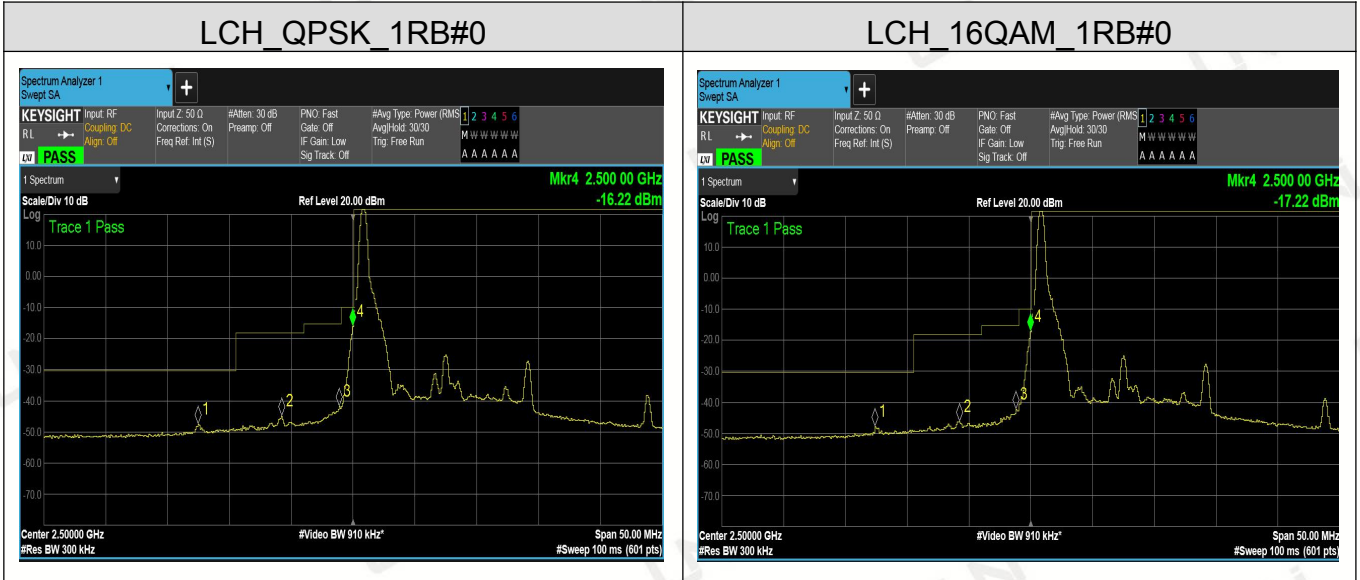

Channel Bandwidth: 5 MHz

Channel Bandwidth: 10 MHz

LTE BAND 7
Channel Bandwidth: 5 MHz

Channel Bandwidth: 10 MHz

Channel Bandwidth: 15 MHz

Channel Bandwidth: 20 MHz

LTE BAND 12
Channel Bandwidth: 1.4 MHz

Channel Bandwidth: 3 MHz

Channel Bandwidth: 5 MHz

Channel Bandwidth: 10 MHz

LTE BAND 13
Channel Bandwidth: 5 MHz

Channel Bandwidth: 10 MHz

Note: All modes have been tested and only the worst mode test data recorded in the test report.