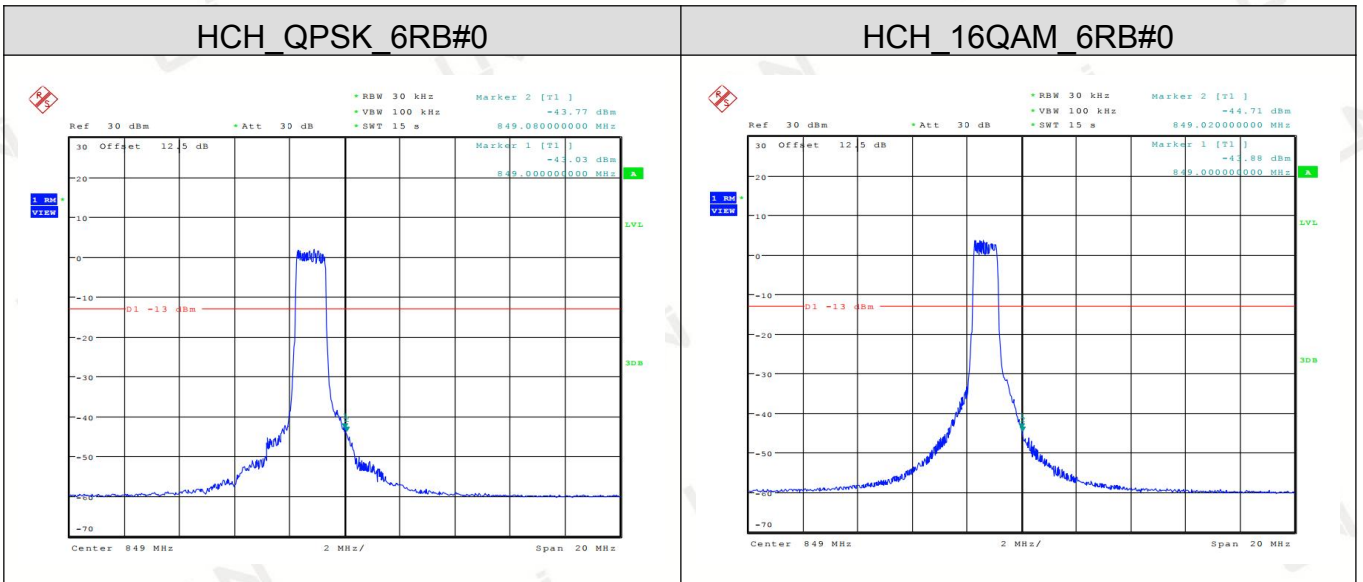

Channel Bandwidth: 5 MHz

Channel Bandwidth: 10 MHz

LTE BAND 7
Channel Bandwidth: 5 MHz

Channel Bandwidth: 10 MHz

Channel Bandwidth: 15 MHz

Channel Bandwidth: 20 MHz

LTE BAND 12
Channel Bandwidth: 1.4 MHz

Channel Bandwidth: 3 MHz

Channel Bandwidth: 5 MHz

Channel Bandwidth: 10 MHz

LTE BAND 13
Channel Bandwidth: 5 MHz

Channel Bandwidth: 10 MHz

Note: All modes have been tested and only the worst mode test data recorded in the test report.