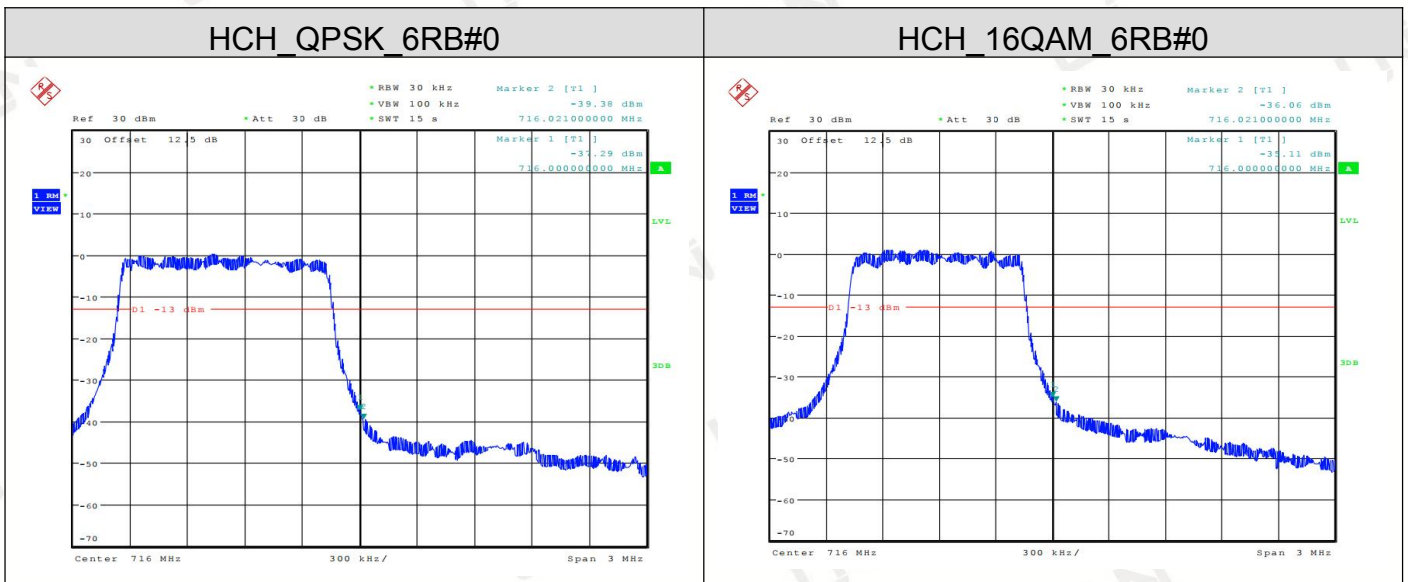

Channel Bandwidth: 5 MHz

Channel Bandwidth: 10 MHz

LTE BAND 7
Channel Bandwidth: 5 MHz

Channel Bandwidth: 10 MHz

Channel Bandwidth: 15 MHz

Channel Bandwidth: 20 MHz

LTE BAND 12
Channel Bandwidth: 1.4 MHz

Channel Bandwidth: 3 MHz

Channel Bandwidth: 5 MHz

Channel Bandwidth: 10 MHz

LTE BAND 13
Channel Bandwidth: 5 MHz

Channel Bandwidth: 10 MHz

Note: All modes have been tested and only the worst mode test data recorded in the test report.