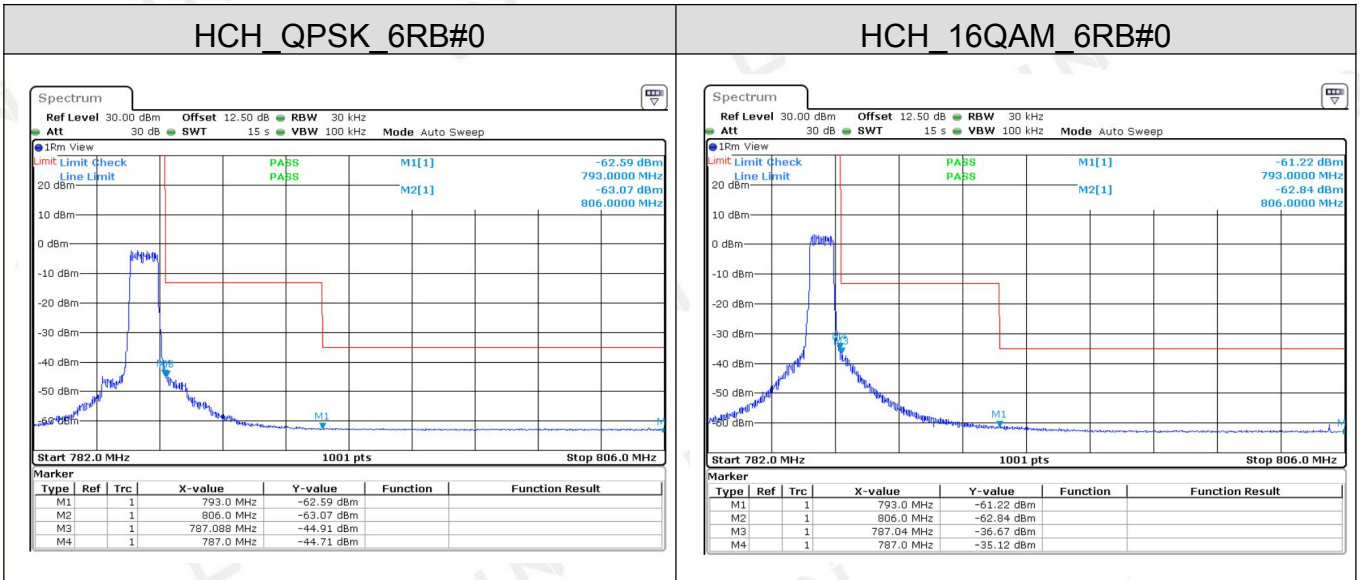

Channel Bandwidth: 5 MHz

Channel Bandwidth: 10 MHz

LTE BAND 7
Channel Bandwidth: 5 MHz

Channel Bandwidth: 10 MHz

Channel Bandwidth: 15 MHz

Channel Bandwidth: 20 MHz

LTE BAND 12
Channel Bandwidth: 1.4 MHz

Channel Bandwidth: 3 MHz

Channel Bandwidth: 5 MHz

Channel Bandwidth: 10 MHz

LTE BAND 13
Channel Bandwidth: 5 MHz

Channel Bandwidth: 10 MHz

Note: All modes have been tested and only the worst mode test data recorded in the test report.