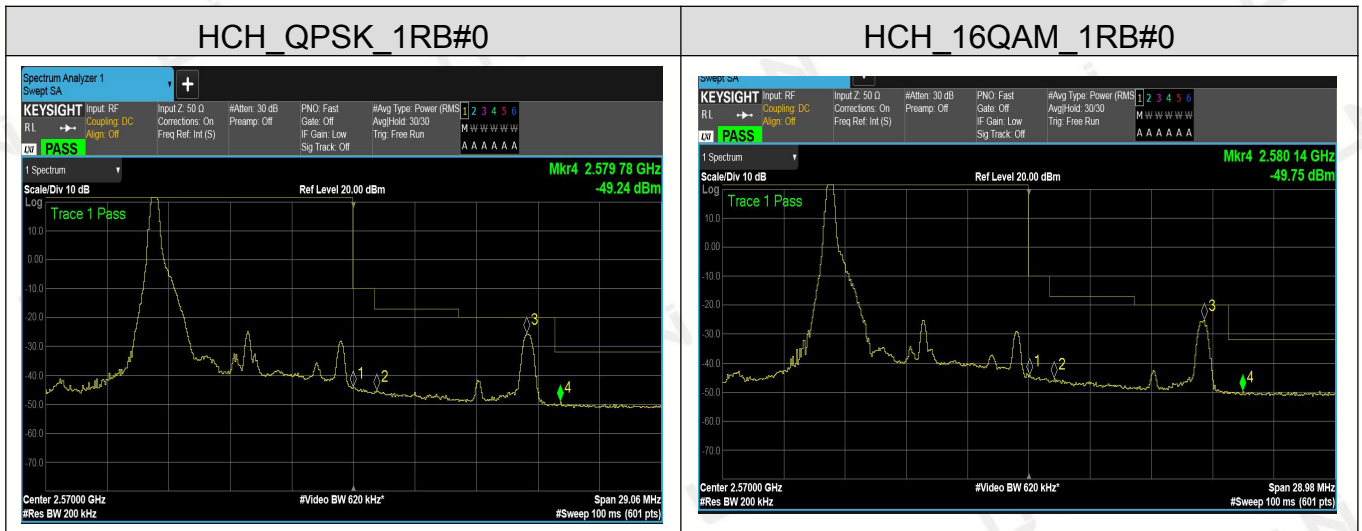

Channel Bandwidth: 5 MHz

Channel Bandwidth: 10 MHz

LTE BAND 7
Channel Bandwidth: 5 MHz

Channel Bandwidth: 10 MHz

Channel Bandwidth: 15 MHz

Channel Bandwidth: 20 MHz

LTE BAND 12
Channel Bandwidth: 1.4 MHz

Channel Bandwidth: 3 MHz

Channel Bandwidth: 5 MHz

Channel Bandwidth: 10 MHz

LTE BAND 13
Channel Bandwidth: 5 MHz

Channel Bandwidth: 10 MHz

Note: All modes have been tested and only the worst mode test data recorded in the test report.