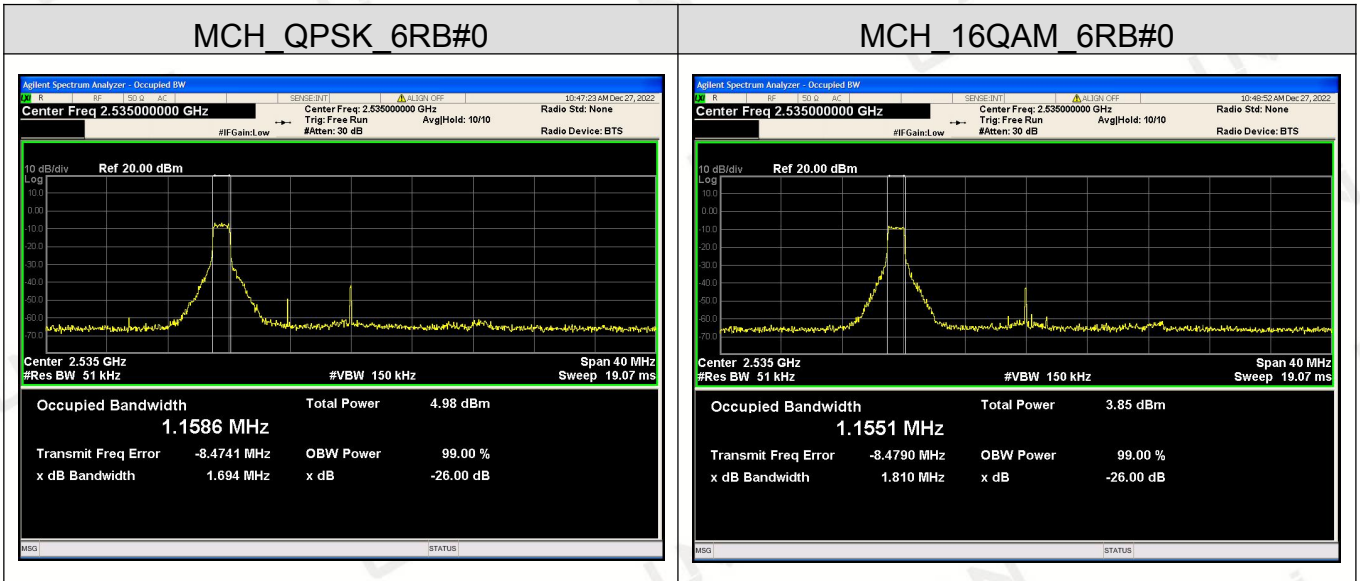

### Channel Bandwidth: 15 MHz

### Channel Bandwidth: 20 MHz

## LTE Band 12

### Channel Bandwidth: 1.4 MHz