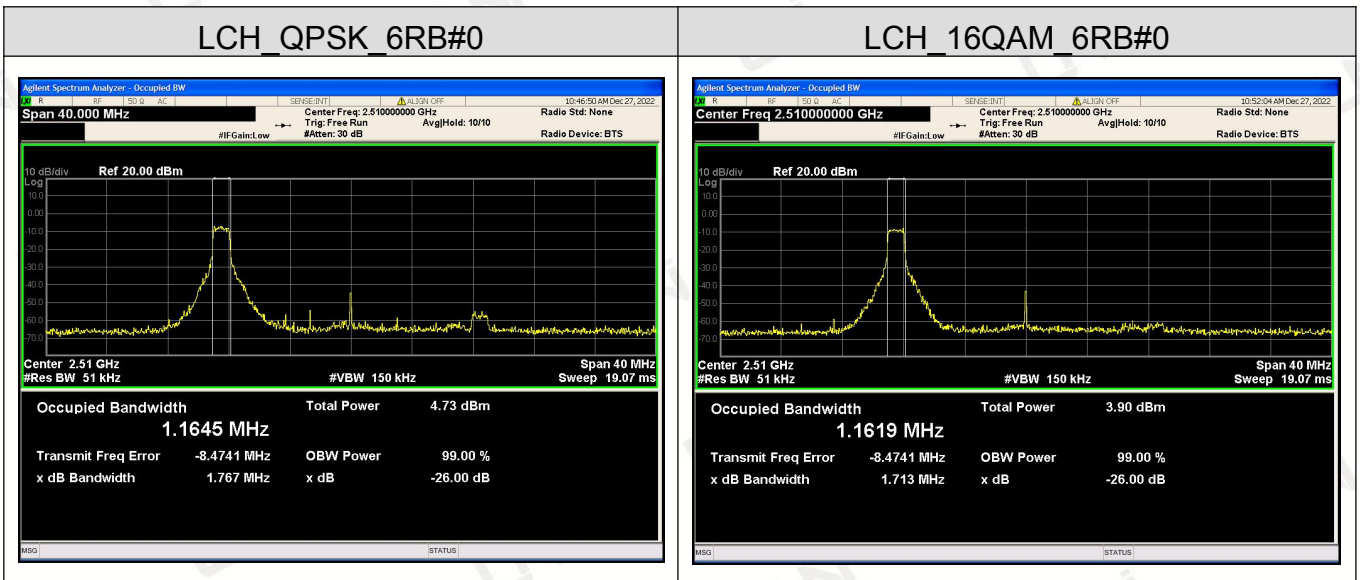

### Channel Bandwidth: 15 MHz

### Channel Bandwidth: 20 MHz

## LTE Band 12

### Channel Bandwidth: 1.4 MHz