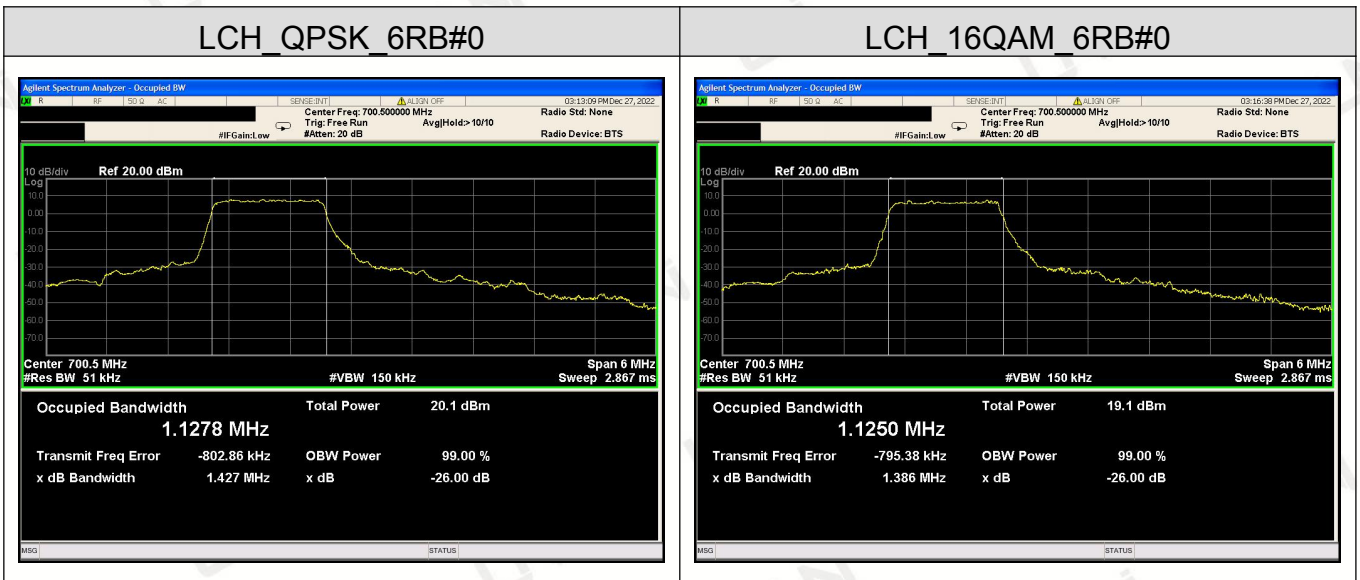

Channel Bandwidth: 3 MHz