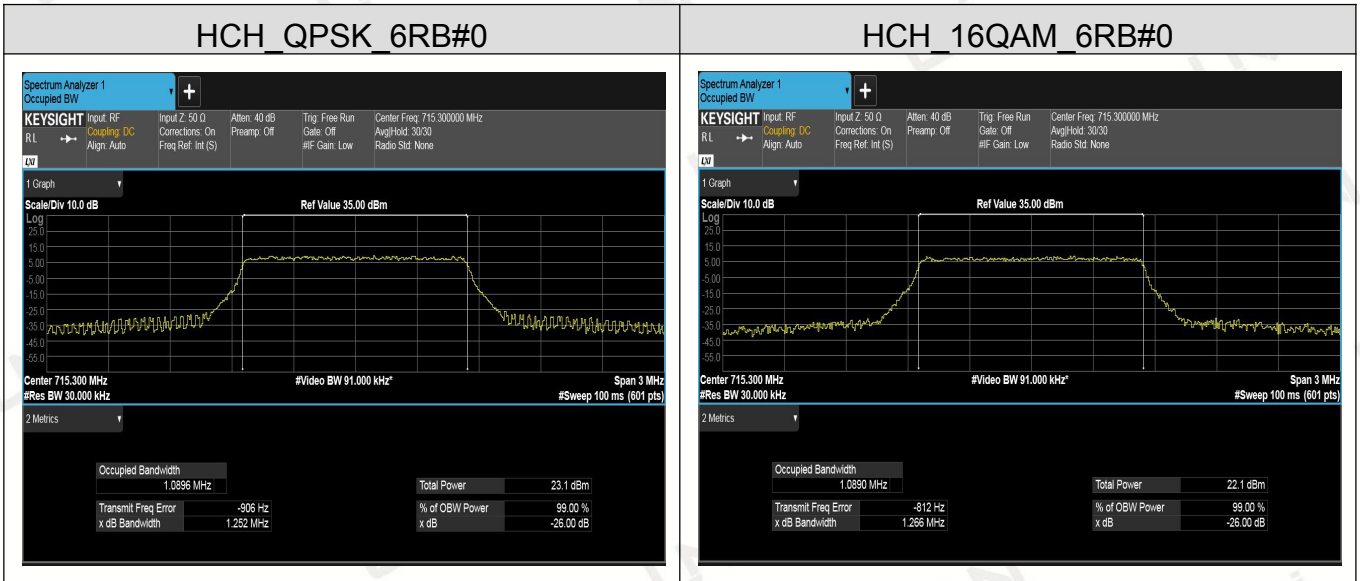

### Channel Bandwidth: 15 MHz

### Channel Bandwidth: 20 MHz

## LTE Band 12

### Channel Bandwidth: 1.4 MHz