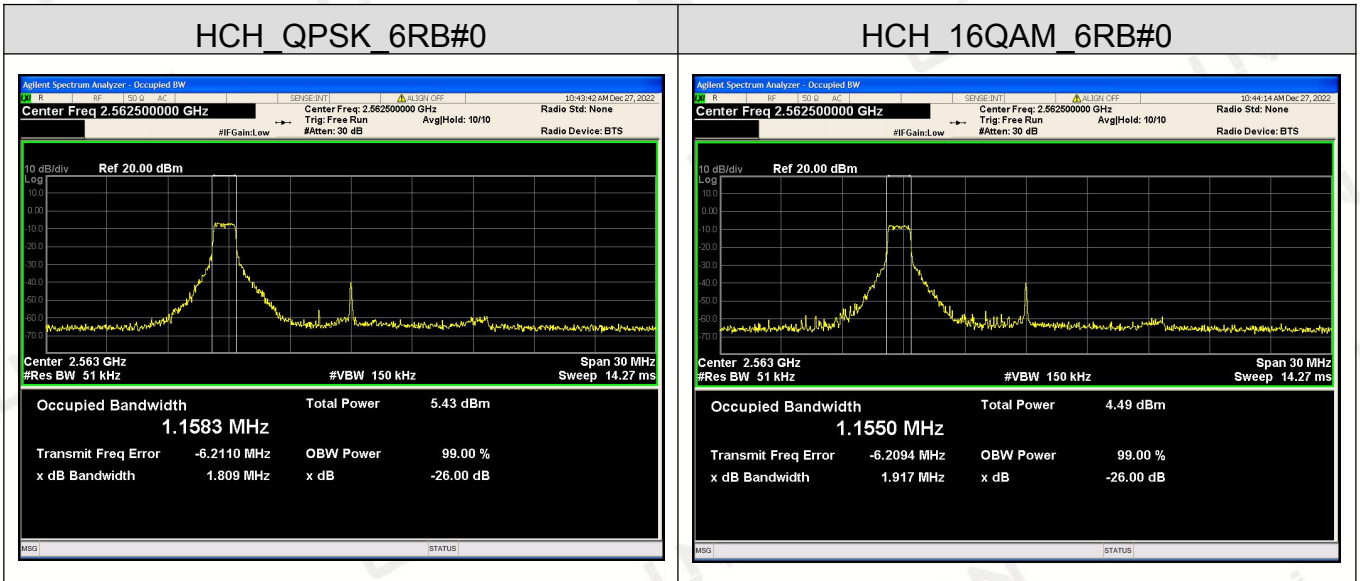

### Channel Bandwidth: 15 MHz

### Channel Bandwidth: 20 MHz

## LTE Band 12

### Channel Bandwidth: 1.4 MHz