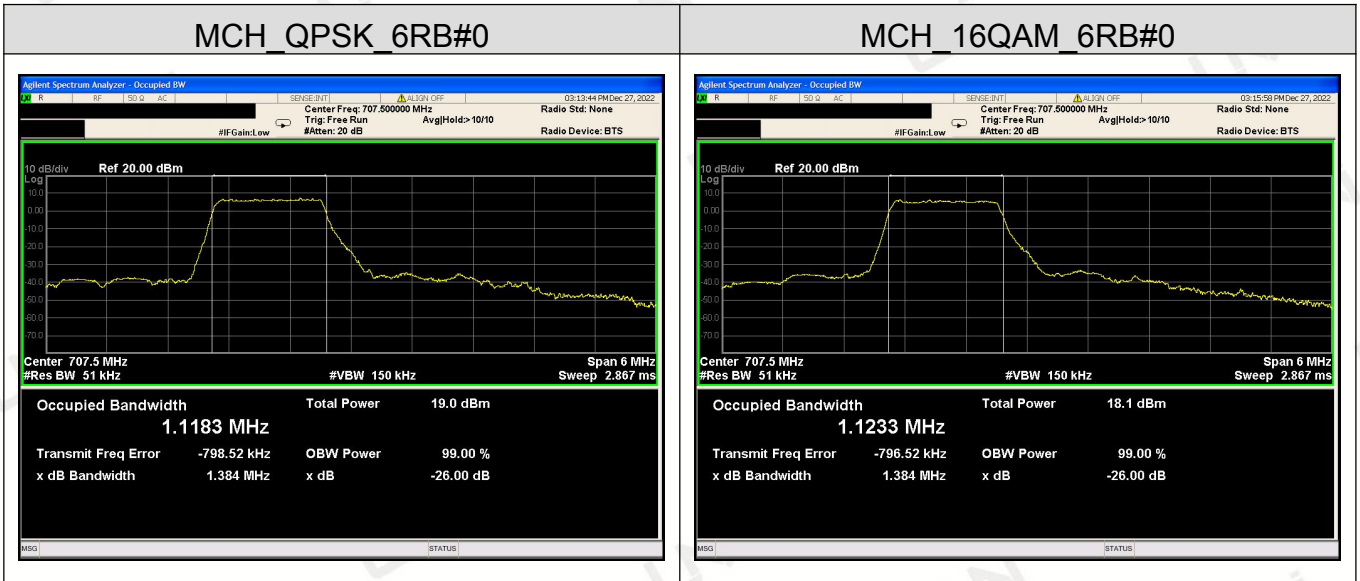

### Channel Bandwidth: 20 MHz

## LTE Band 12

### Channel Bandwidth: 1.4 MHz

### Channel Bandwidth: 3 MHz