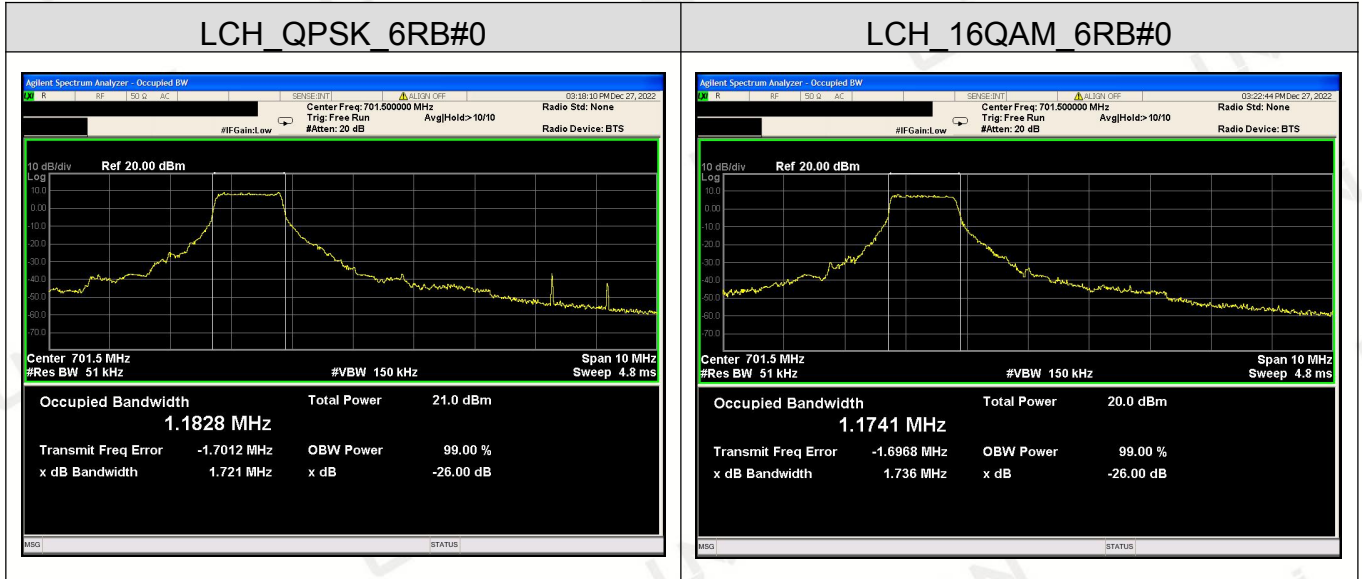

## LTE Band 12

### Channel Bandwidth: 1.4 MHz

### Channel Bandwidth: 3 MHz

### Channel Bandwidth: 5 MHz