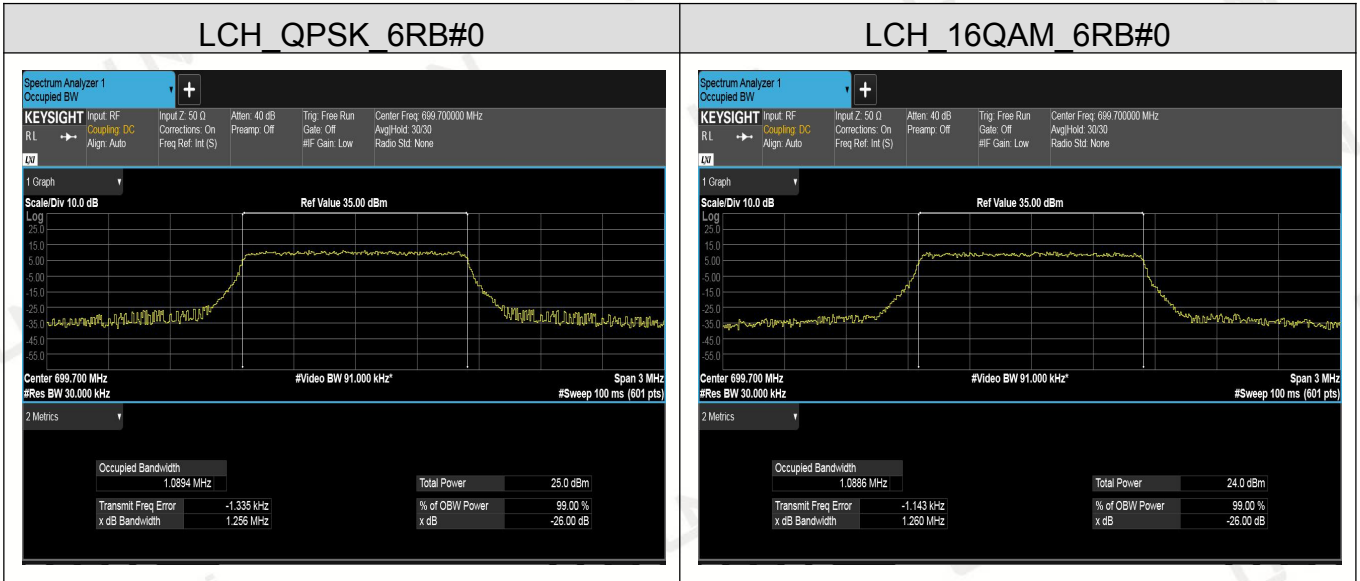

### Channel Bandwidth: 15 MHz

### Channel Bandwidth: 20 MHz

## LTE Band 12

### Channel Bandwidth: 1.4 MHz