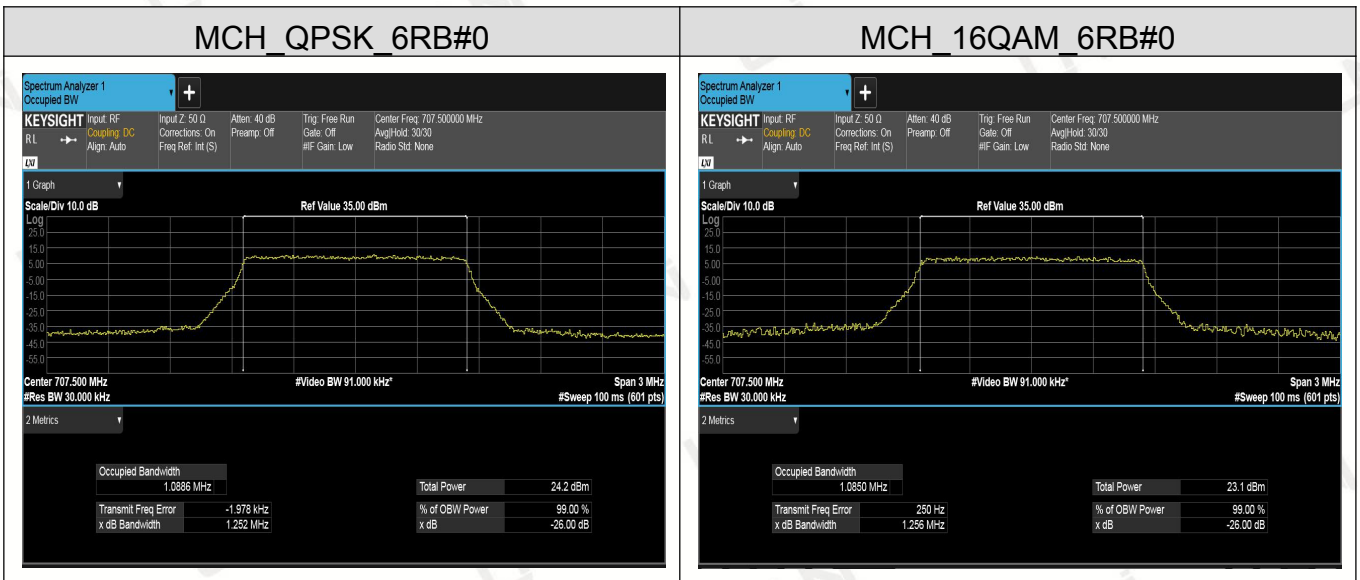

### Channel Bandwidth: 15 MHz

### Channel Bandwidth: 20 MHz

## LTE Band 12

### Channel Bandwidth: 1.4 MHz