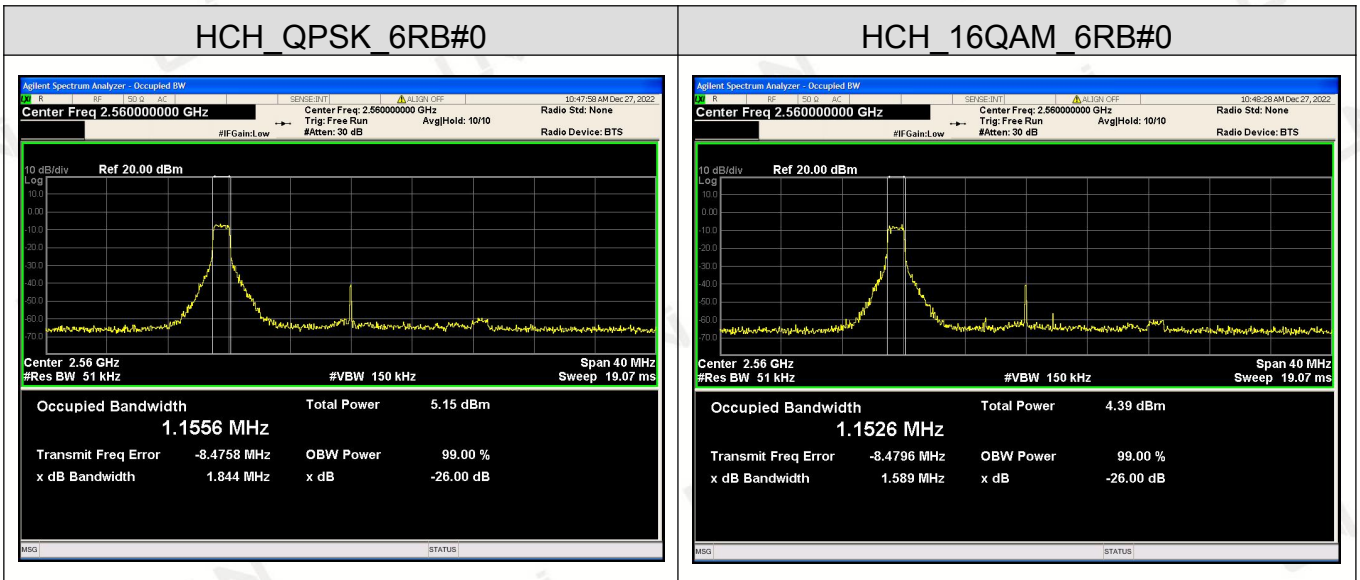

### Channel Bandwidth: 15 MHz

### Channel Bandwidth: 20 MHz

### Channel Bandwidth: 1.4 MHz