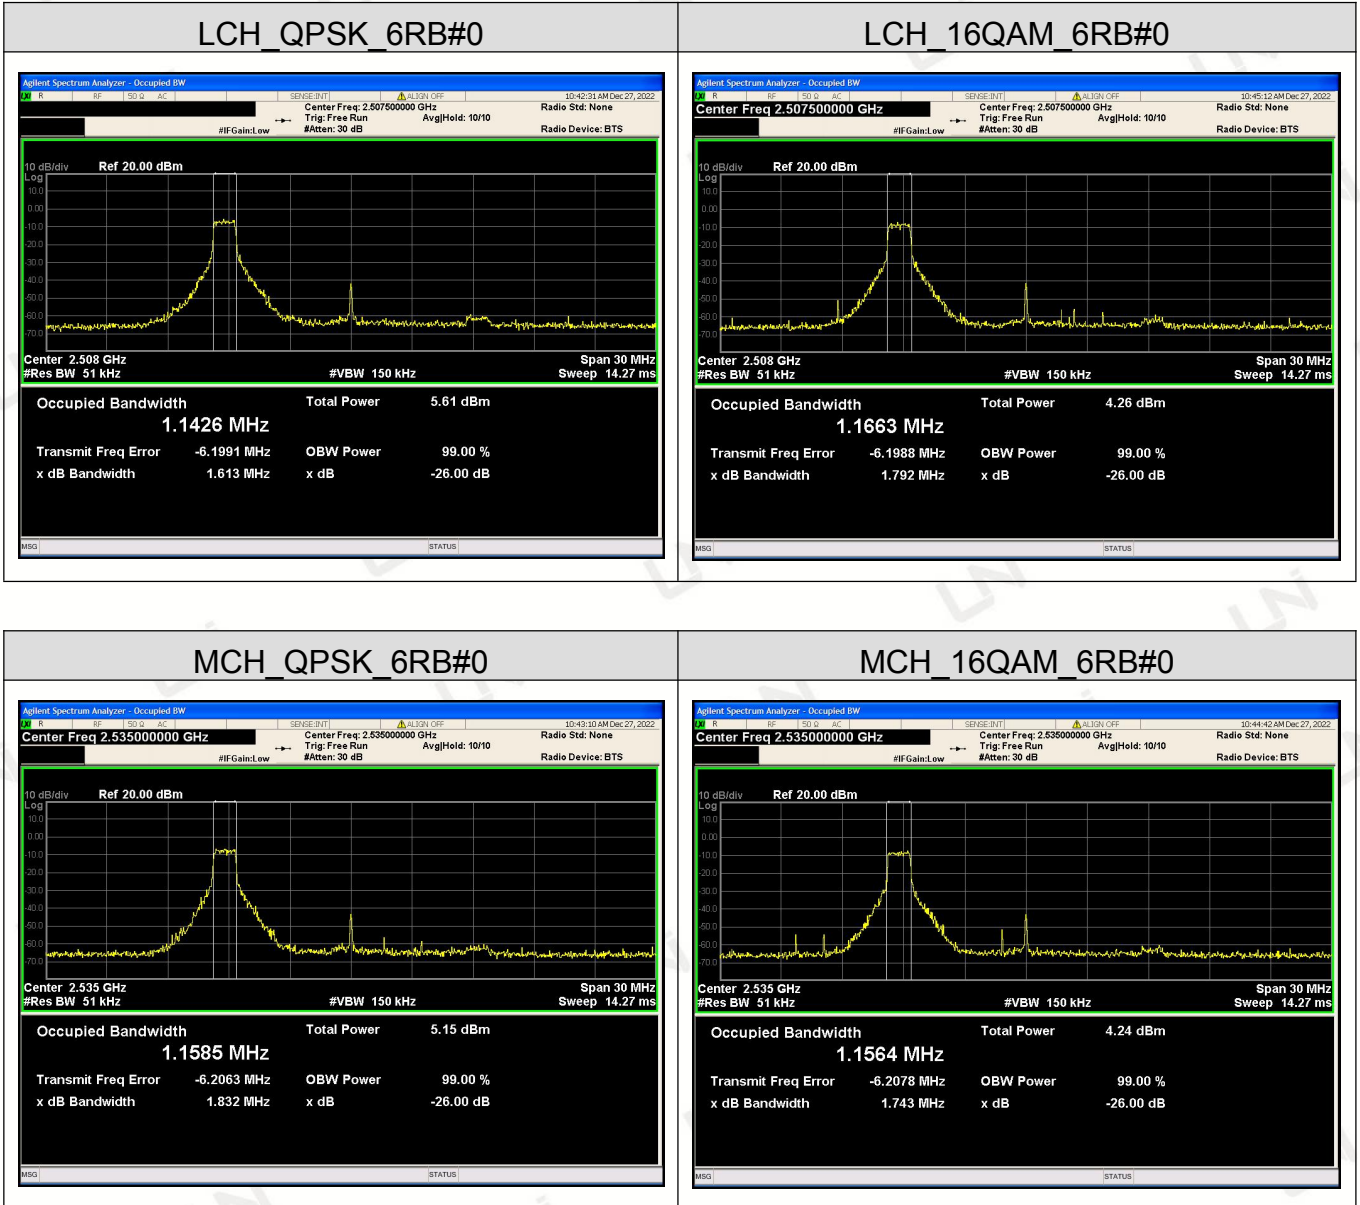

### Channel Bandwidth: 15 MHz

### Channel Bandwidth: 20 MHz

## LTE Band 12

### Channel Bandwidth: 1.4 MHz