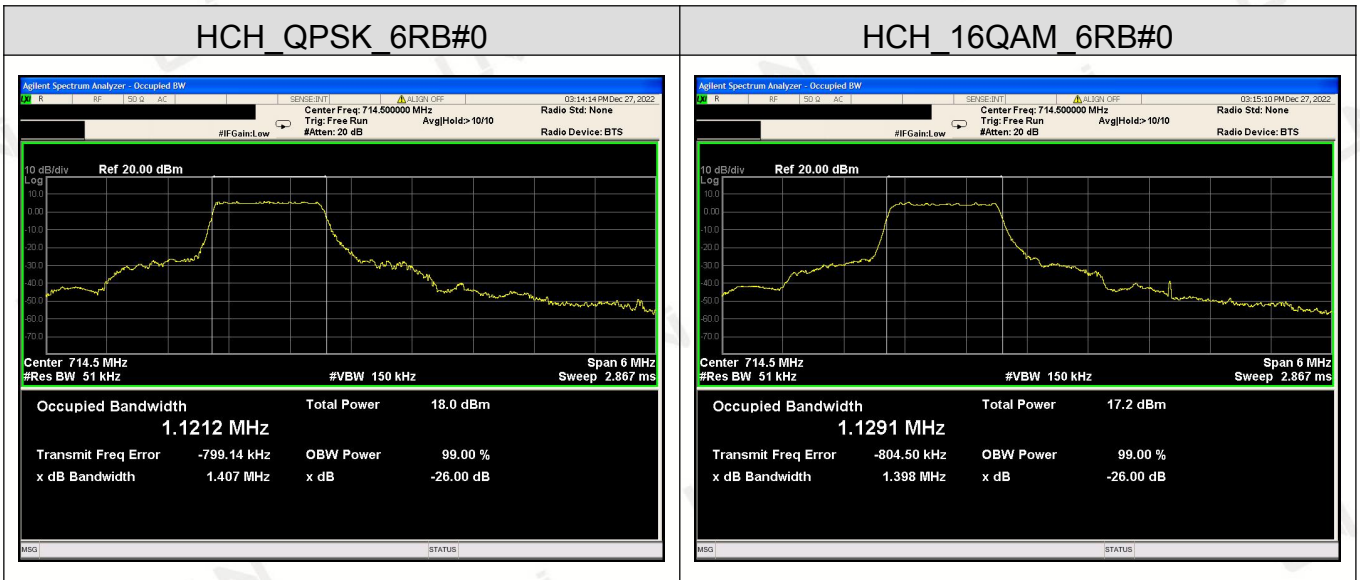

### Channel Bandwidth: 20 MHz

## LTE Band 12

### Channel Bandwidth: 1.4 MHz

### Channel Bandwidth: 3 MHz