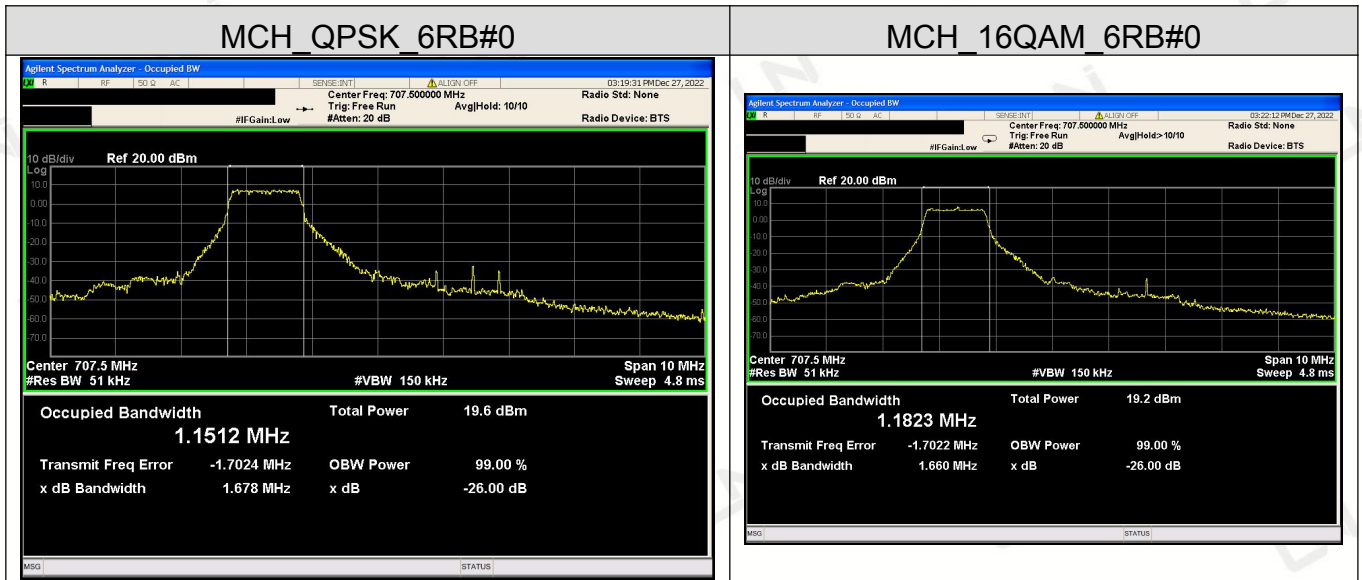

## LTE Band 12

### Channel Bandwidth: 1.4 MHz

### Channel Bandwidth: 3 MHz

### Channel Bandwidth: 5 MHz