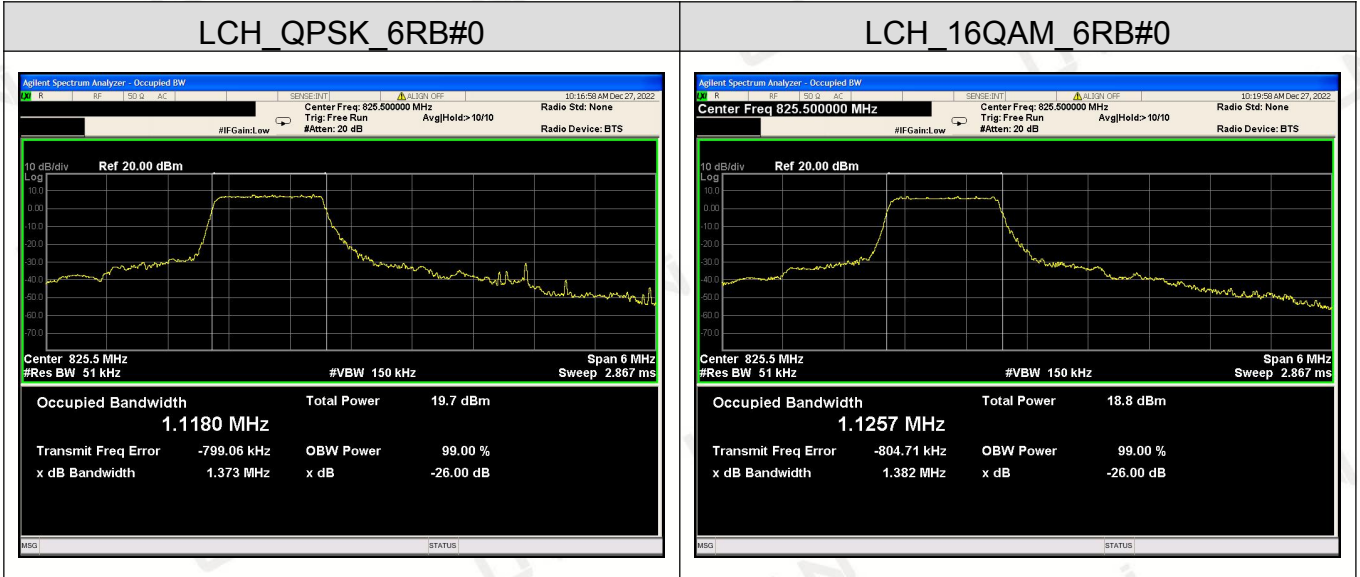

Channel Bandwidth: 20 MHz

LTE Band 5

Channel Bandwidth: 1.4 MHz

Channel Bandwidth: 3 MHz

Channel Bandwidth: 5 MHz

Channel Bandwidth: 10 MHz

LTE Band 7

Channel Bandwidth: 5MHz

Channel Bandwidth: 10 MHz