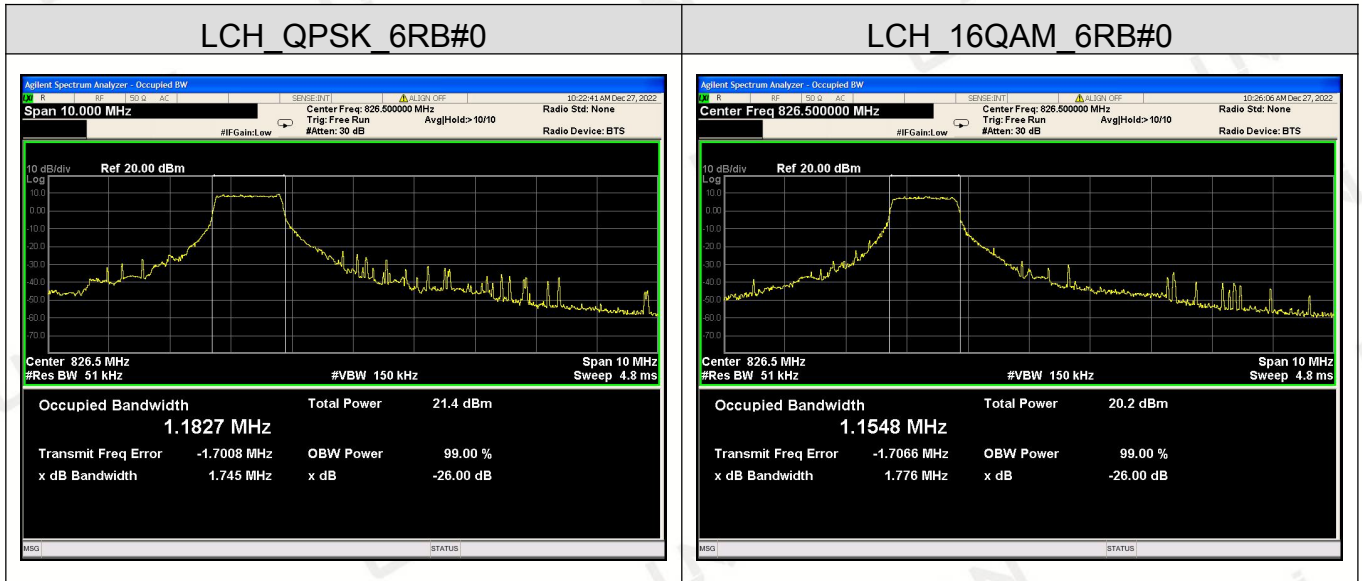

Channel Bandwidth: 20 MHz

LTE Band 5

Channel Bandwidth: 1.4 MHz

Channel Bandwidth: 3 MHz

Channel Bandwidth: 5 MHz

Channel Bandwidth: 10 MHz

LTE Band 7

Channel Bandwidth: 5MHz

Channel Bandwidth: 10 MHz