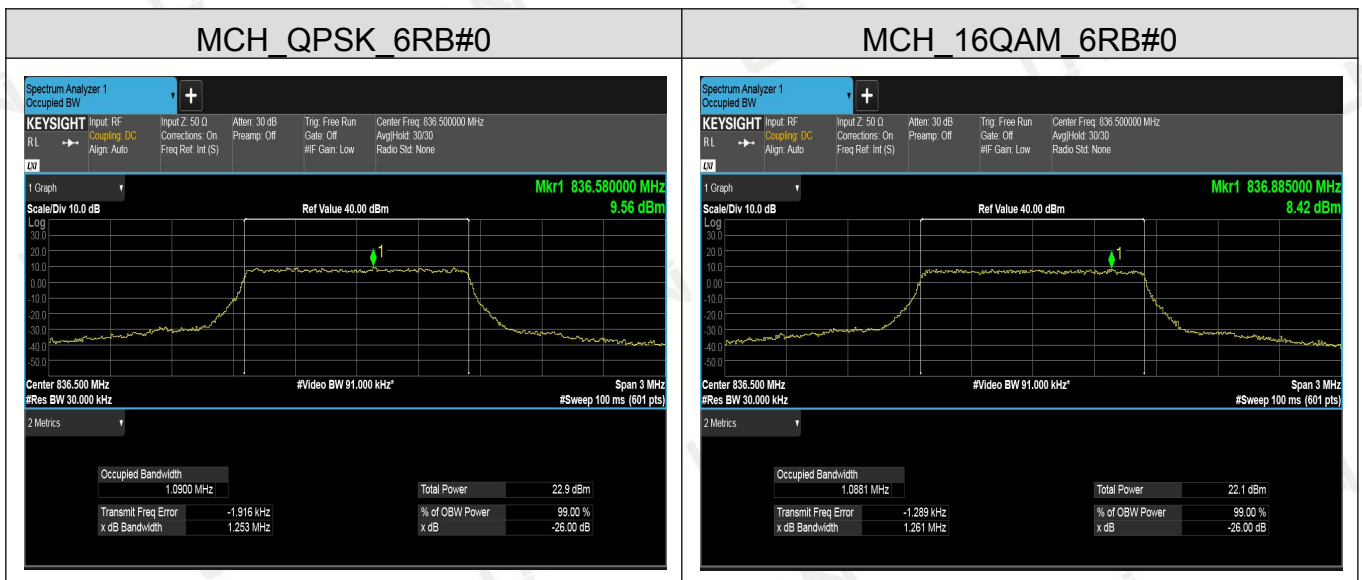

Channel Bandwidth: 20 MHz

LTE Band 5

Channel Bandwidth: 1.4 MHz

Channel Bandwidth: 3 MHz

Channel Bandwidth: 5 MHz

Channel Bandwidth: 10 MHz

LTE Band 7

Channel Bandwidth: 5MHz

Channel Bandwidth: 10 MHz