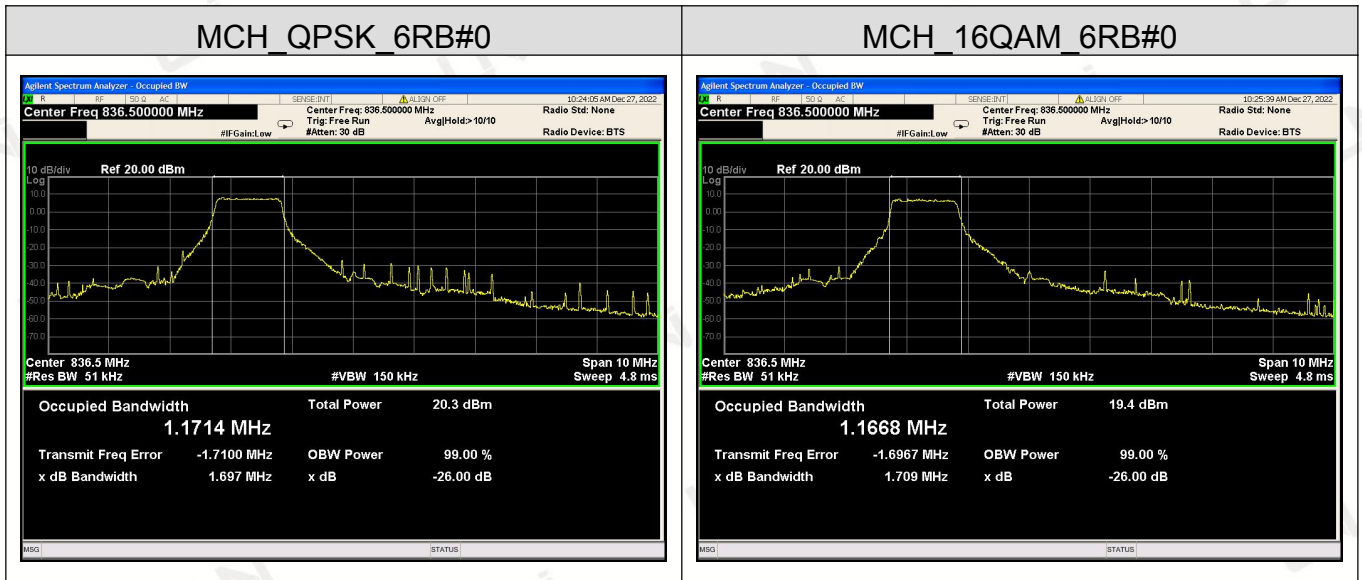

Channel Bandwidth: 20 MHz

LTE Band 5

Channel Bandwidth: 1.4 MHz

Channel Bandwidth: 3 MHz

Channel Bandwidth: 5 MHz

Channel Bandwidth: 10 MHz

LTE Band 7

Channel Bandwidth: 5MHz

Channel Bandwidth: 10 MHz