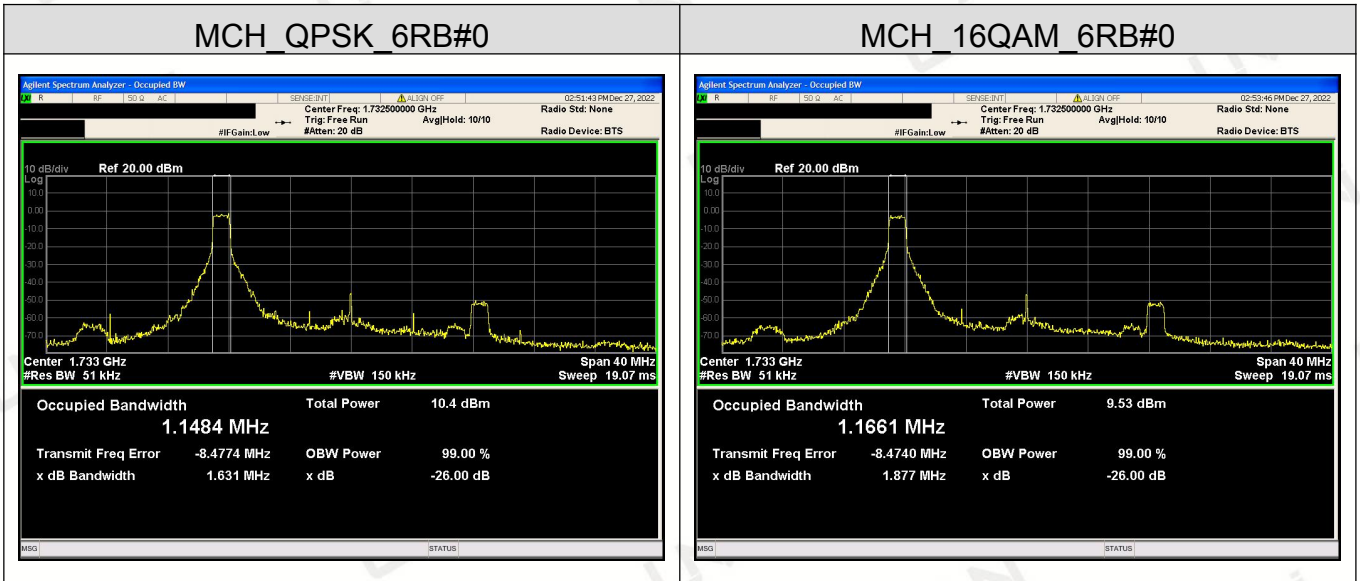

Channel Bandwidth: 20 MHz

LTE Band 5

Channel Bandwidth: 1.4 MHz

Channel Bandwidth: 3 MHz

Channel Bandwidth: 5 MHz

Channel Bandwidth: 10 MHz

LTE Band 7

Channel Bandwidth: 5MHz

Channel Bandwidth: 10 MHz