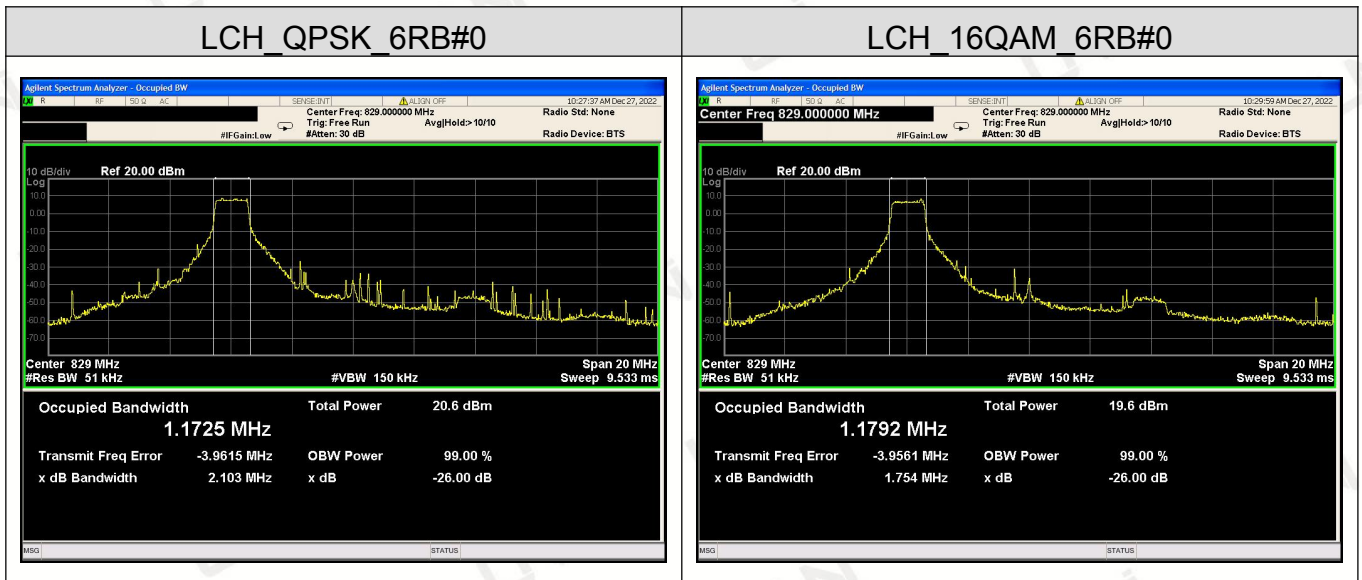

Channel Bandwidth: 20 MHz

LTE Band 5

Channel Bandwidth: 1.4 MHz

Channel Bandwidth: 3 MHz

Channel Bandwidth: 5 MHz

Channel Bandwidth: 10 MHz

LTE Band 7

Channel Bandwidth: 5MHz

Channel Bandwidth: 10 MHz