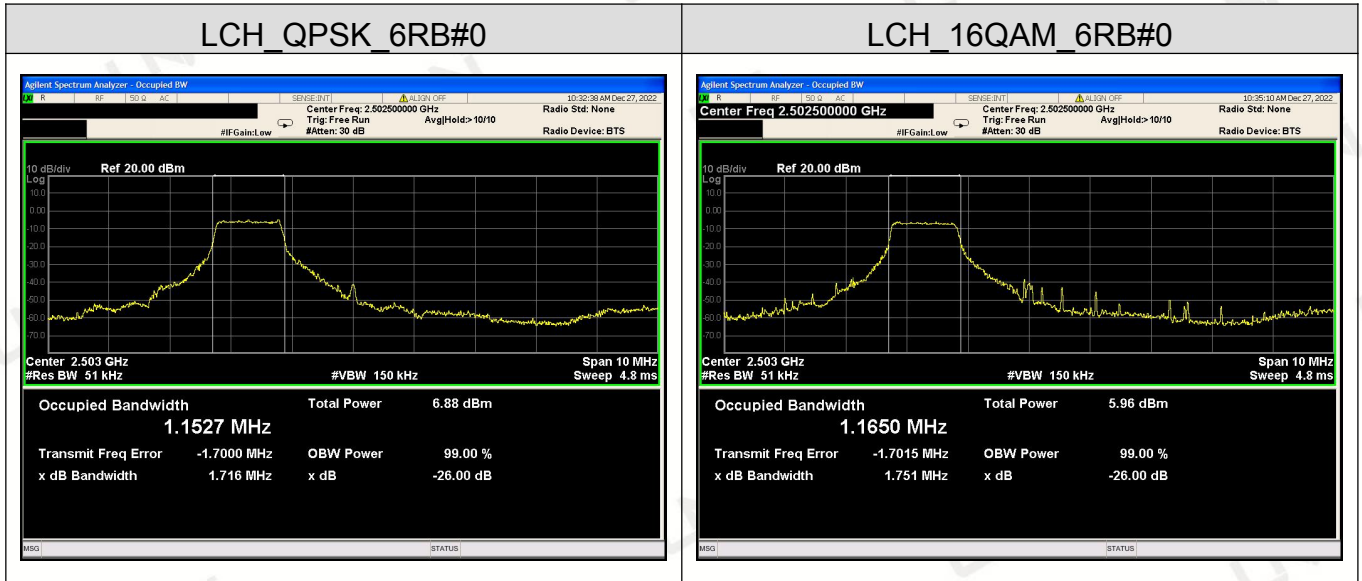

Channel Bandwidth: 20 MHz

LTE Band 5

Channel Bandwidth: 1.4 MHz

Channel Bandwidth: 3 MHz

Channel Bandwidth: 5 MHz

Channel Bandwidth: 10 MHz

LTE Band 7

Channel Bandwidth: 5MHz

Channel Bandwidth: 10 MHz