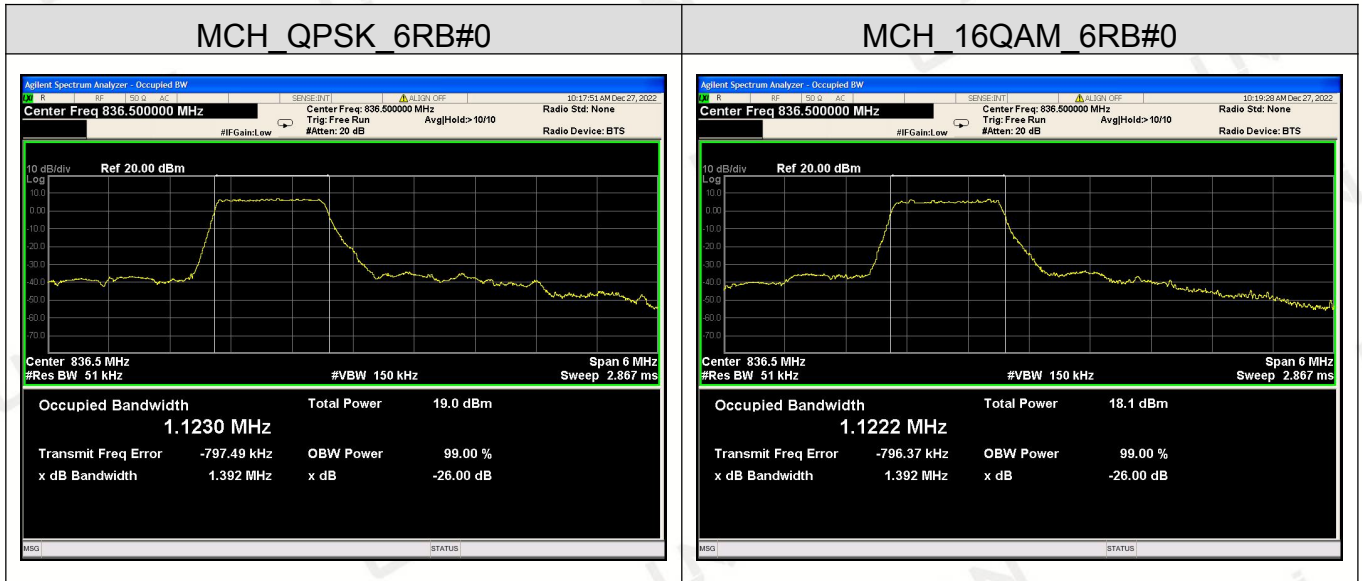

Channel Bandwidth: 20 MHz

LTE Band 5

Channel Bandwidth: 1.4 MHz

Channel Bandwidth: 3 MHz

Channel Bandwidth: 5 MHz

Channel Bandwidth: 10 MHz

LTE Band 7

Channel Bandwidth: 5MHz

Channel Bandwidth: 10 MHz