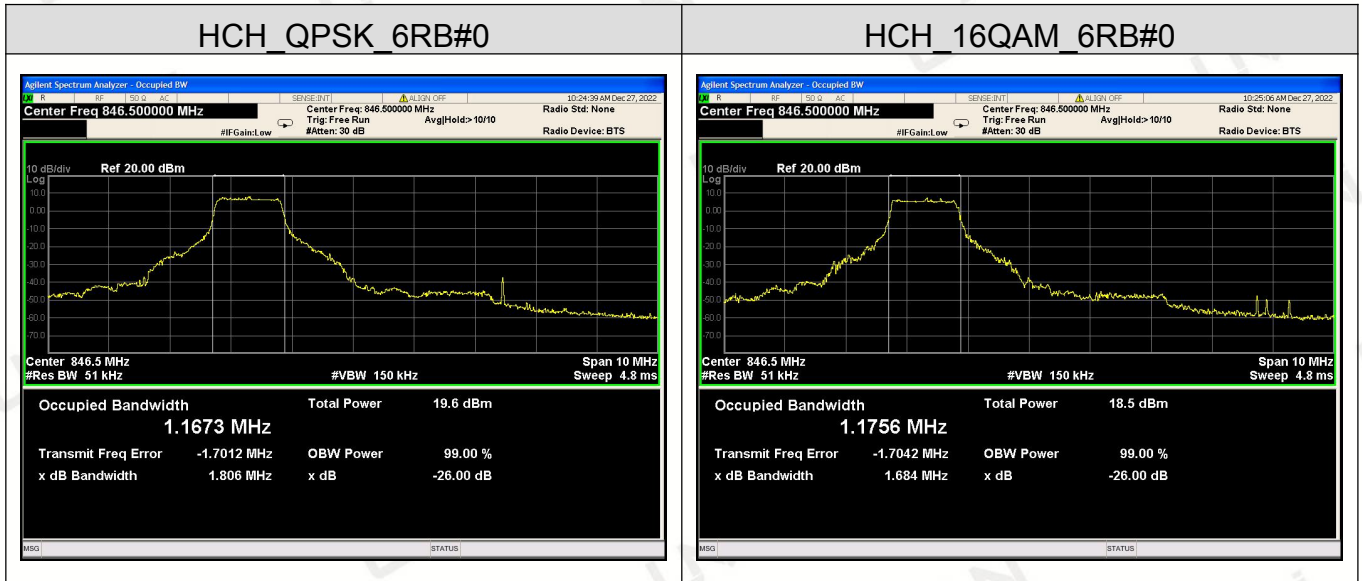

Channel Bandwidth: 20 MHz

LTE Band 5

Channel Bandwidth: 1.4 MHz

Channel Bandwidth: 3 MHz

Channel Bandwidth: 5 MHz

Channel Bandwidth: 10 MHz

LTE Band 7

Channel Bandwidth: 5MHz

Channel Bandwidth: 10 MHz