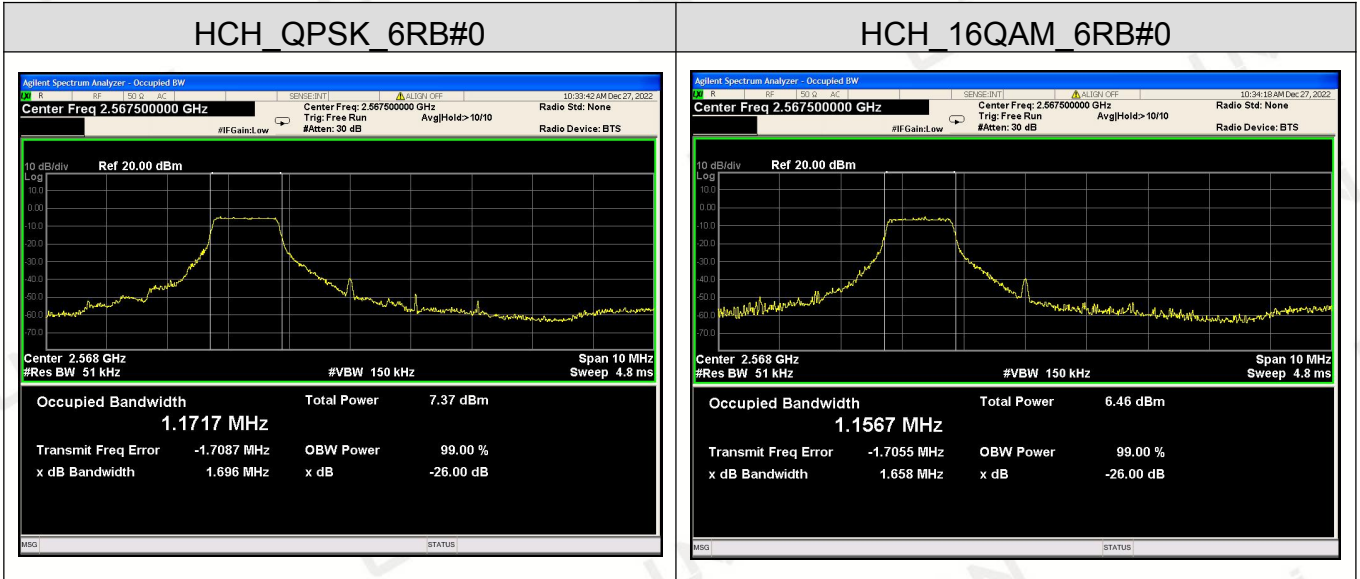

Channel Bandwidth: 20 MHz

LTE Band 5

Channel Bandwidth: 1.4 MHz

Channel Bandwidth: 3 MHz

Channel Bandwidth: 5 MHz

Channel Bandwidth: 10 MHz

LTE Band 7

Channel Bandwidth: 5MHz

Channel Bandwidth: 10 MHz