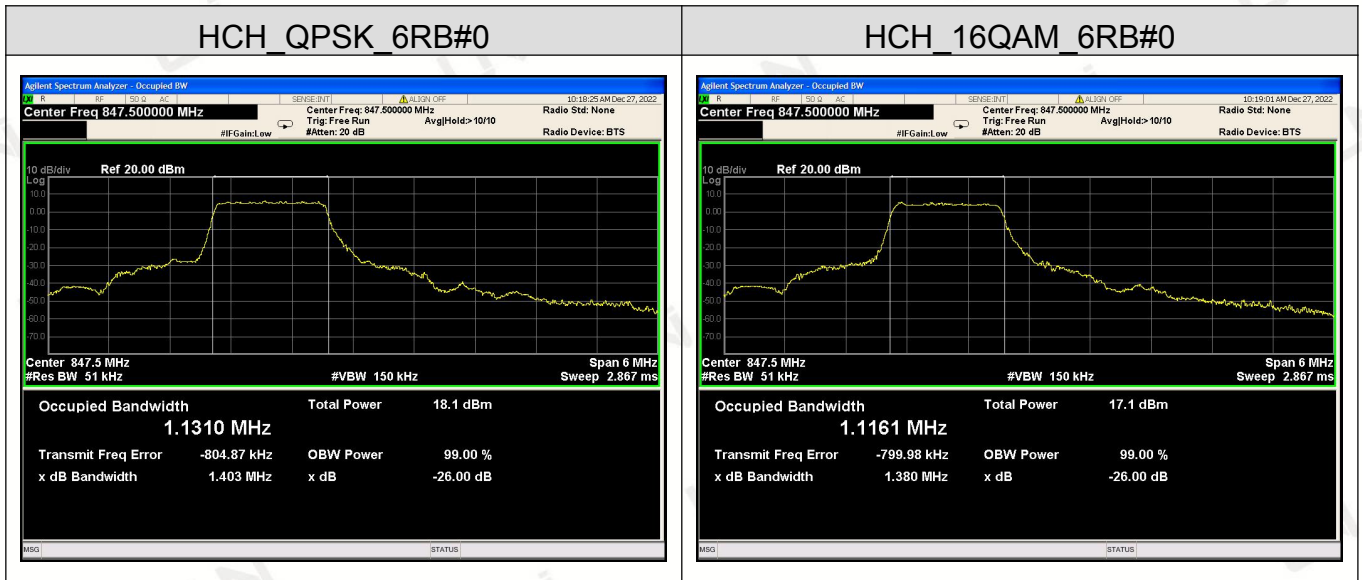

Channel Bandwidth: 20 MHz

LTE Band 5

Channel Bandwidth: 1.4 MHz

Channel Bandwidth: 3 MHz

Channel Bandwidth: 5 MHz

Channel Bandwidth: 10 MHz

LTE Band 7

Channel Bandwidth: 5MHz

Channel Bandwidth: 10 MHz