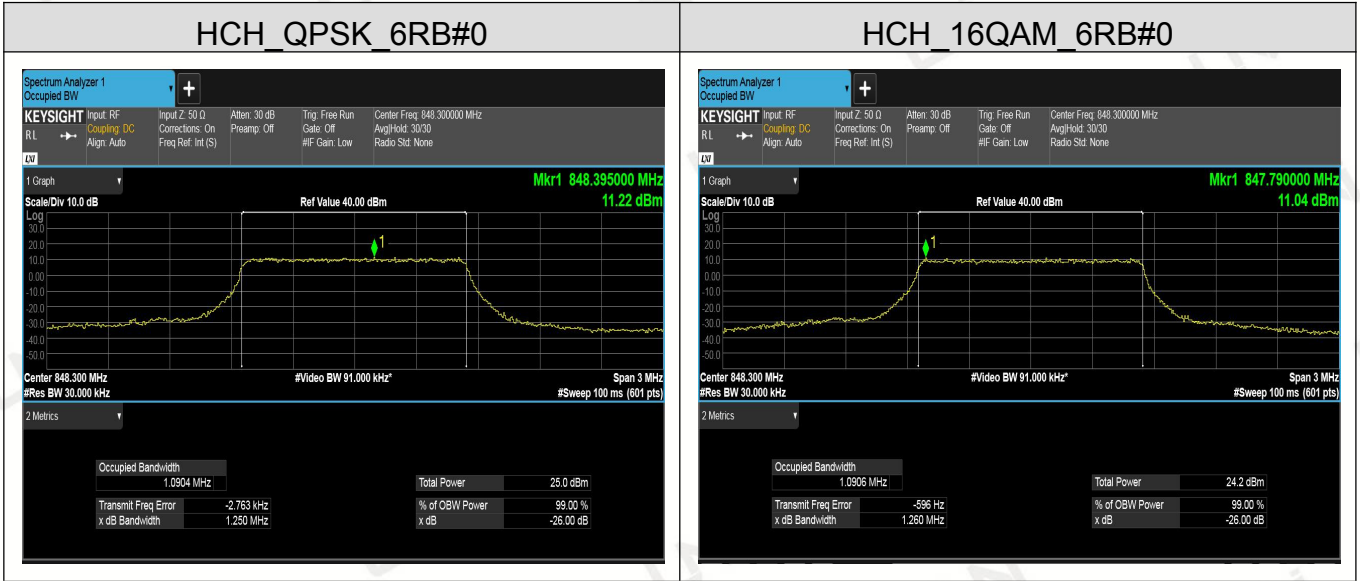

Channel Bandwidth: 20 MHz

LTE Band 5

Channel Bandwidth: 1.4 MHz

Channel Bandwidth: 3 MHz

Channel Bandwidth: 5 MHz

Channel Bandwidth: 10 MHz

LTE Band 7

Channel Bandwidth: 5MHz

Channel Bandwidth: 10 MHz