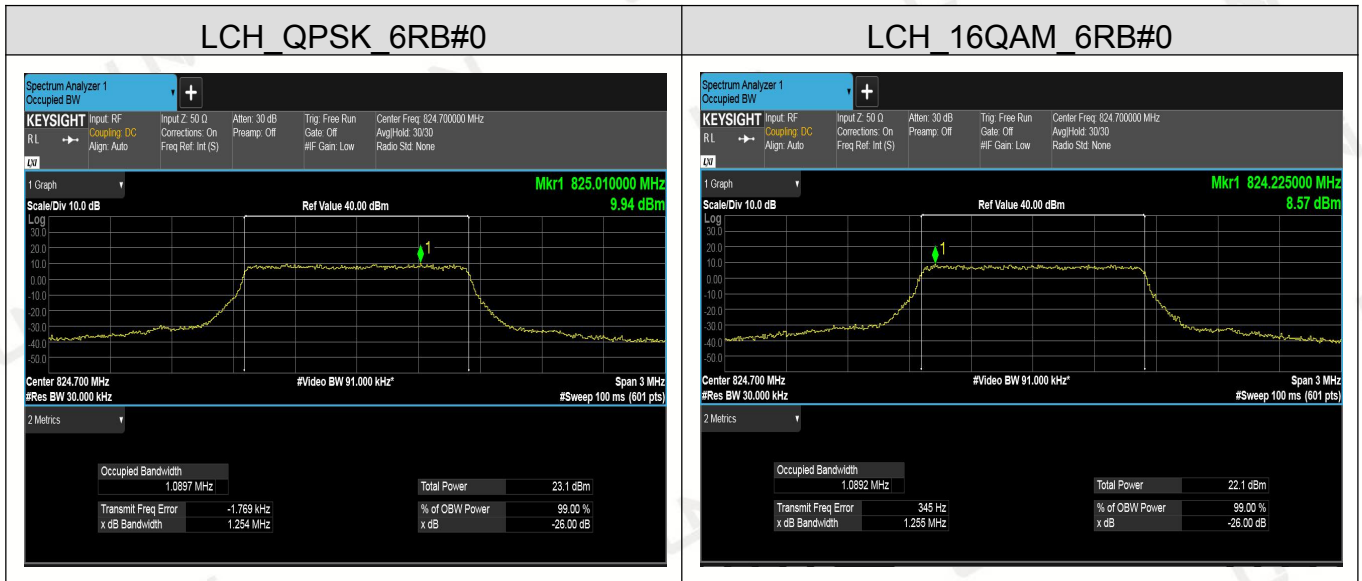

Channel Bandwidth: 20 MHz

LTE Band 5

Channel Bandwidth: 1.4 MHz

Channel Bandwidth: 3 MHz

Channel Bandwidth: 5 MHz

Channel Bandwidth: 10 MHz

LTE Band 7

Channel Bandwidth: 5MHz

Channel Bandwidth: 10 MHz