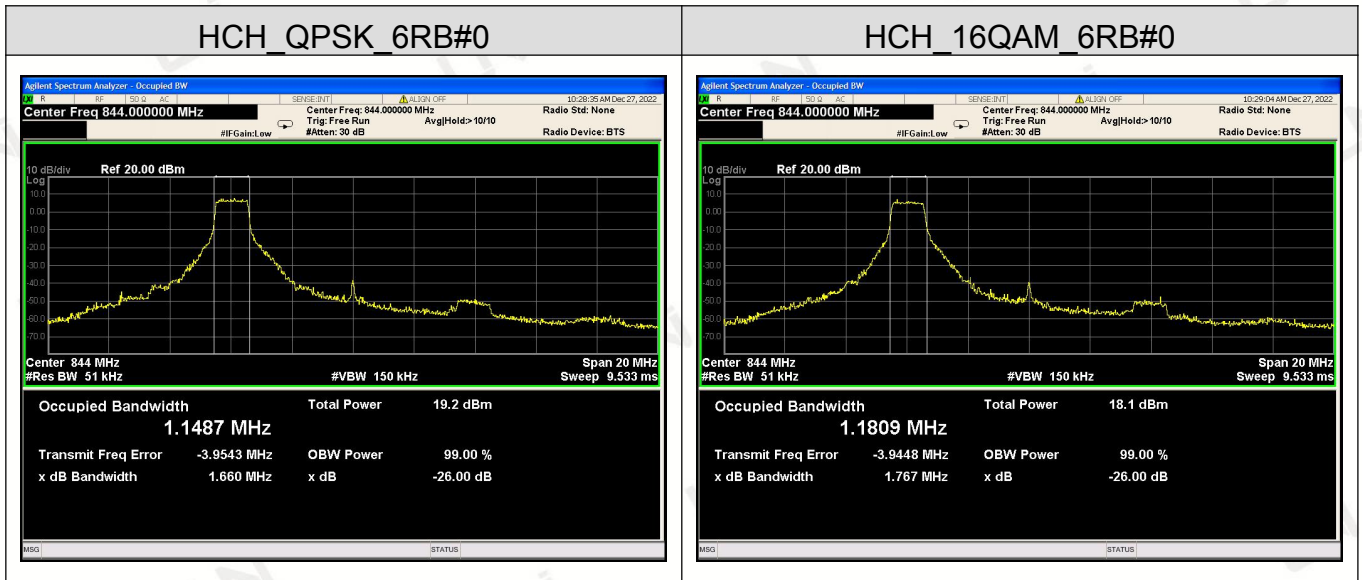

Channel Bandwidth: 20 MHz

LTE Band 5

Channel Bandwidth: 1.4 MHz

Channel Bandwidth: 3 MHz

Channel Bandwidth: 5 MHz

Channel Bandwidth: 10 MHz

LTE Band 7

Channel Bandwidth: 5MHz

Channel Bandwidth: 10 MHz