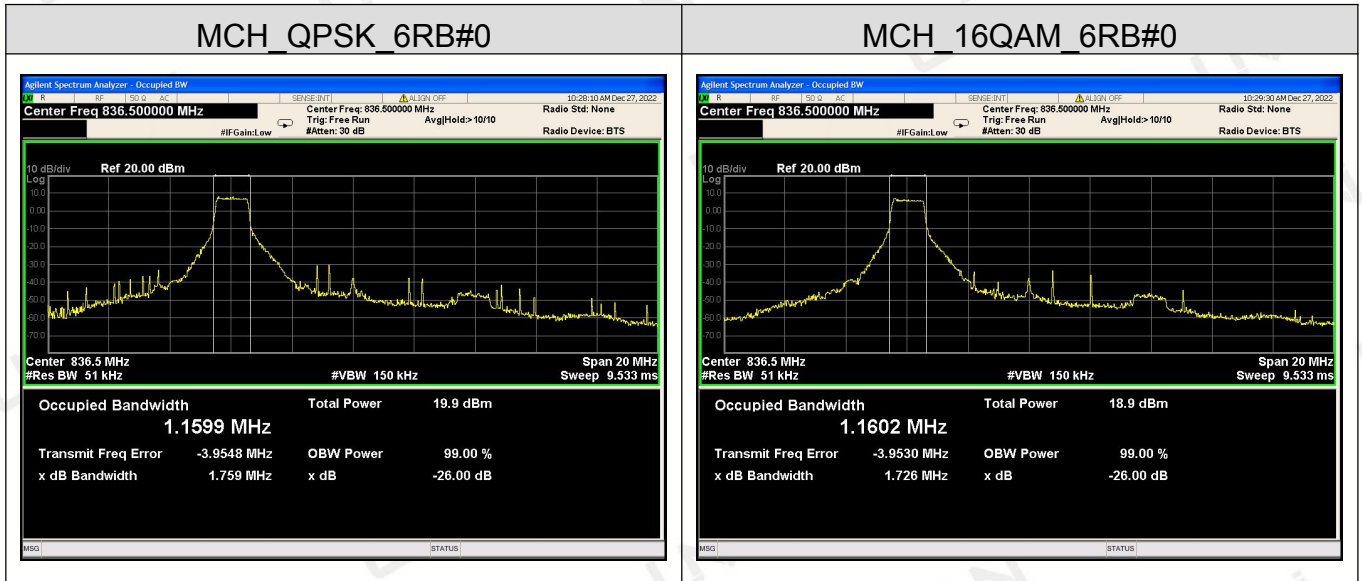

Channel Bandwidth: 20 MHz

LTE Band 5

Channel Bandwidth: 1.4 MHz

Channel Bandwidth: 3 MHz

Channel Bandwidth: 5 MHz

Channel Bandwidth: 10 MHz

LTE Band 7

Channel Bandwidth: 5MHz

Channel Bandwidth: 10 MHz