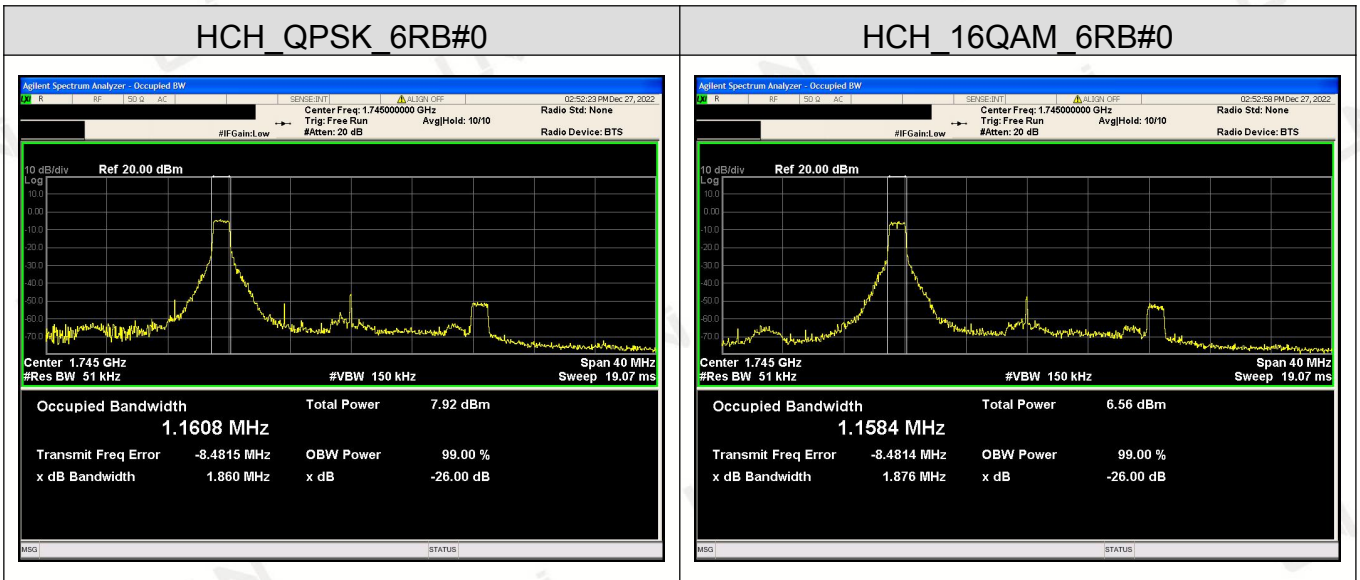

Channel Bandwidth: 20 MHz

LTE Band 5

Channel Bandwidth: 1.4 MHz

Channel Bandwidth: 3 MHz

Channel Bandwidth: 5 MHz

Channel Bandwidth: 10 MHz

LTE Band 7

Channel Bandwidth: 5MHz

Channel Bandwidth: 10 MHz