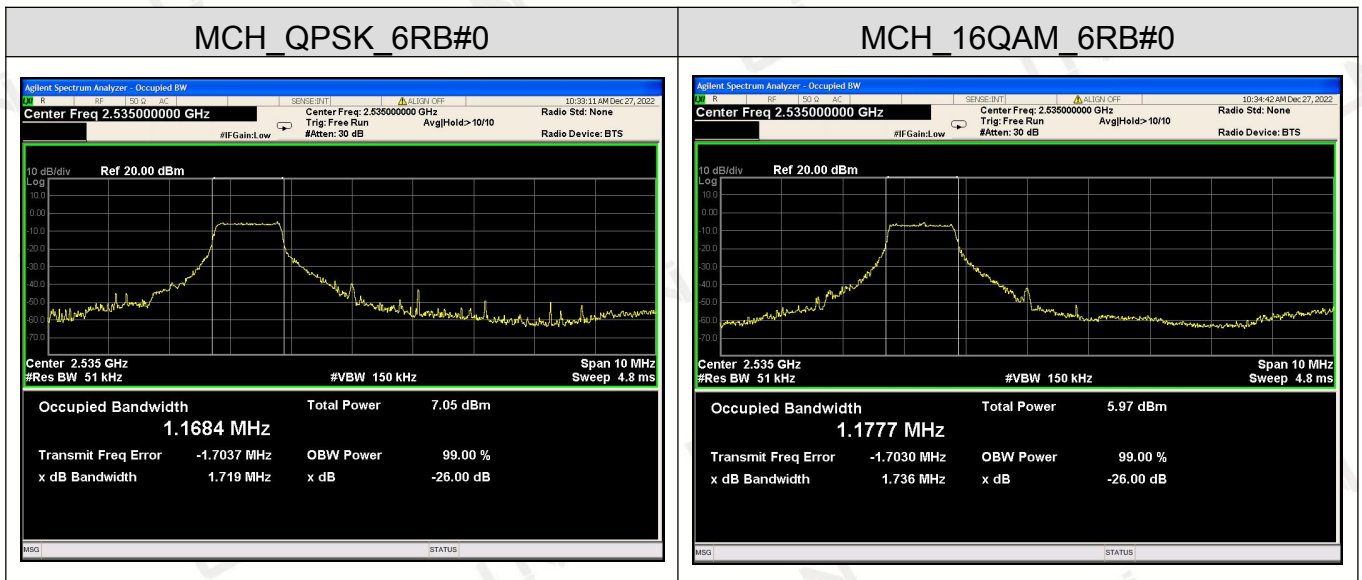

Channel Bandwidth: 20 MHz

LTE Band 5

Channel Bandwidth: 1.4 MHz

Channel Bandwidth: 3 MHz

Channel Bandwidth: 5 MHz

Channel Bandwidth: 10 MHz

LTE Band 7

Channel Bandwidth: 5MHz

Channel Bandwidth: 10 MHz