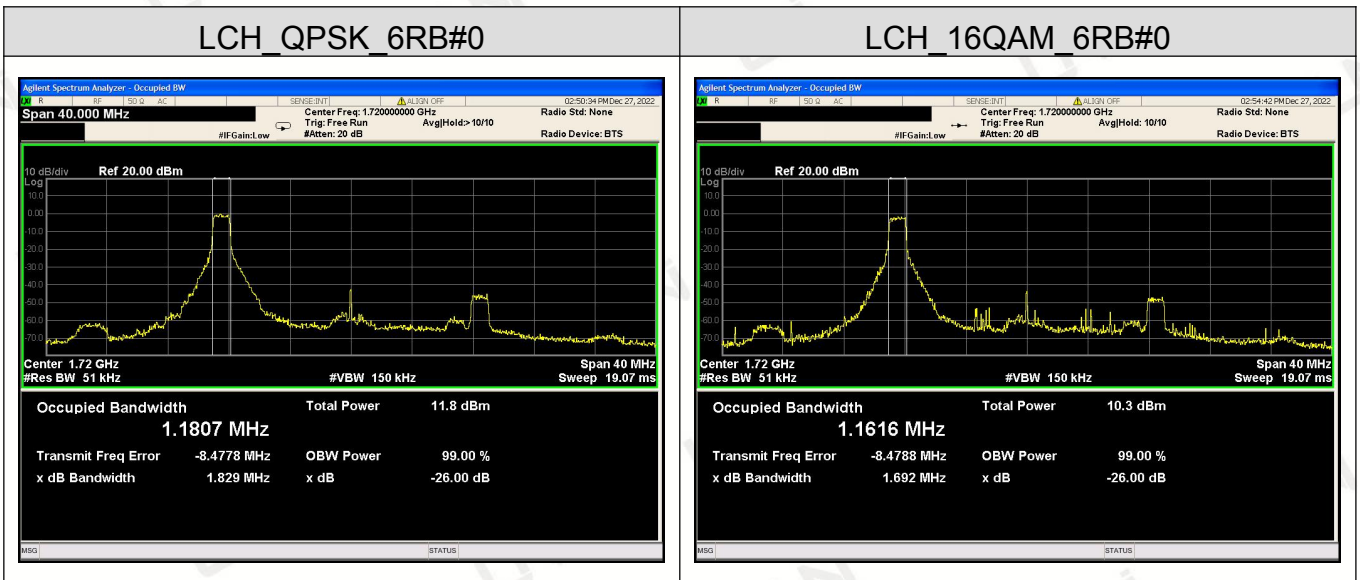

Channel Bandwidth: 20 MHz

LTE Band 5

Channel Bandwidth: 1.4 MHz

Channel Bandwidth: 3 MHz

Channel Bandwidth: 5 MHz

Channel Bandwidth: 10 MHz

LTE Band 7

Channel Bandwidth: 5MHz

Channel Bandwidth: 10 MHz