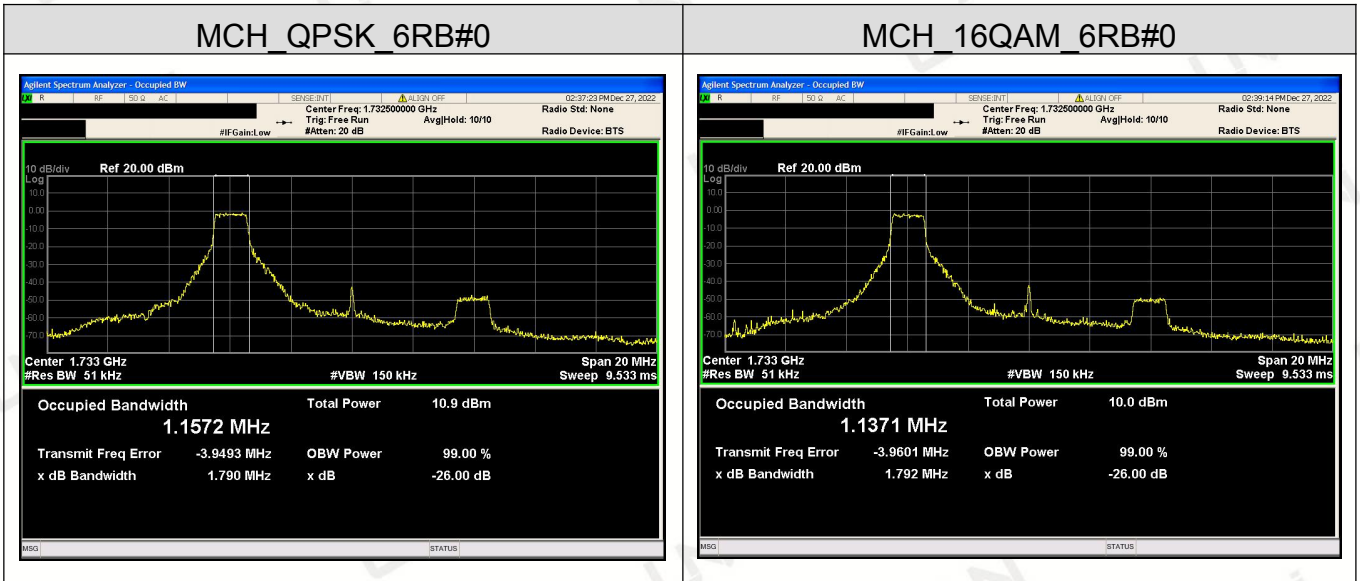

Channel Bandwidth: 15 MHz

Channel Bandwidth: 20 MHz

LTE Band 4

Channel Bandwidth: 1.4 MHz

Channel Bandwidth: 3 MHz

Channel Bandwidth: 5 MHz

Channel Bandwidth: 10 MHz

Channel Bandwidth: 15 MHz