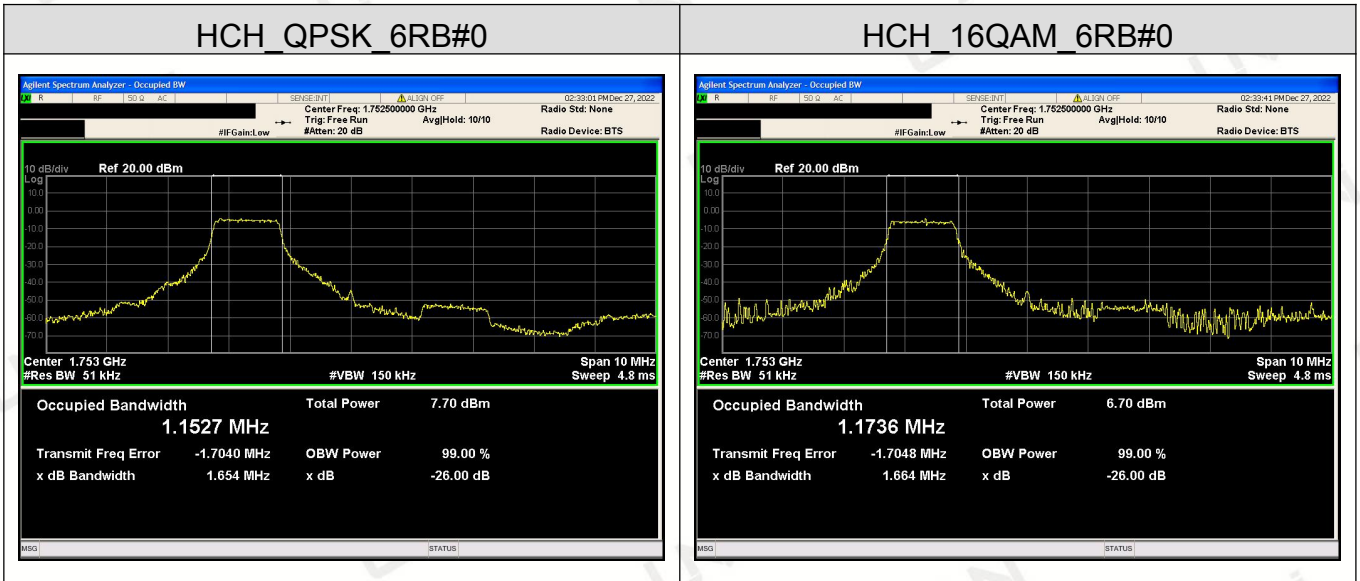

Channel Bandwidth: 15 MHz

Channel Bandwidth: 20 MHz

LTE Band 4

Channel Bandwidth: 1.4 MHz

Channel Bandwidth: 3 MHz

Channel Bandwidth: 5 MHz

Channel Bandwidth: 10 MHz

Channel Bandwidth: 15 MHz