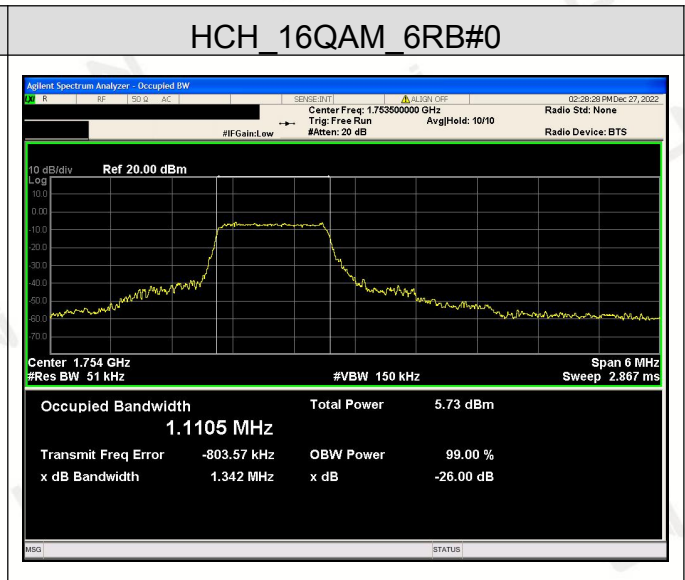

Channel Bandwidth: 15 MHz

Channel Bandwidth: 20 MHz

LTE Band 4

Channel Bandwidth: 1.4 MHz

Channel Bandwidth: 3 MHz

Channel Bandwidth: 5 MHz

Channel Bandwidth: 10 MHz

Channel Bandwidth: 15 MHz