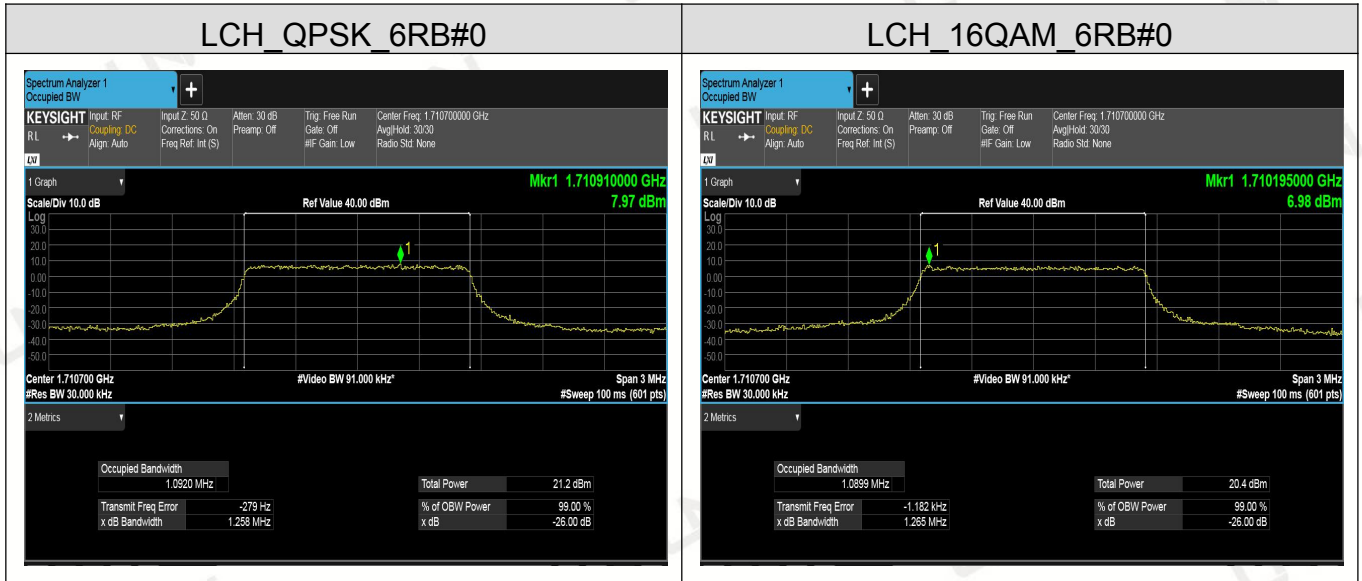

Channel Bandwidth: 15 MHz

Channel Bandwidth: 20 MHz

LTE Band 4

Channel Bandwidth: 1.4 MHz

Channel Bandwidth: 3 MHz

Channel Bandwidth: 5 MHz

Channel Bandwidth: 10 MHz

Channel Bandwidth: 15 MHz