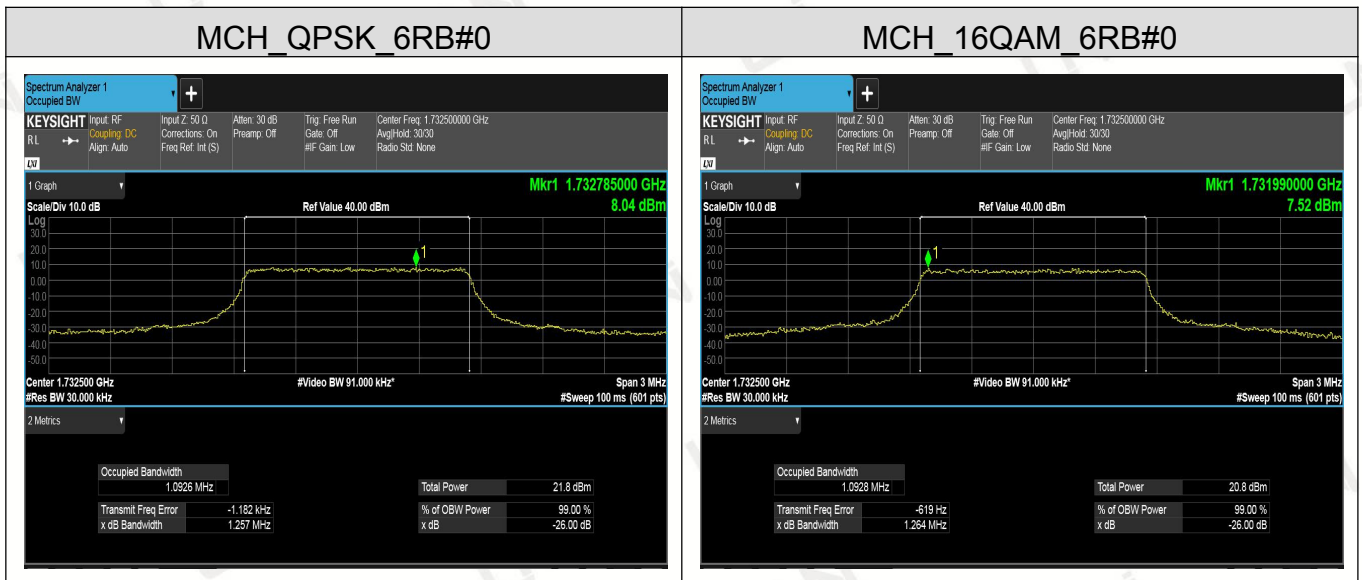

Channel Bandwidth: 15 MHz

Channel Bandwidth: 20 MHz

LTE Band 4

Channel Bandwidth: 1.4 MHz

Channel Bandwidth: 3 MHz

Channel Bandwidth: 5 MHz

Channel Bandwidth: 10 MHz

Channel Bandwidth: 15 MHz