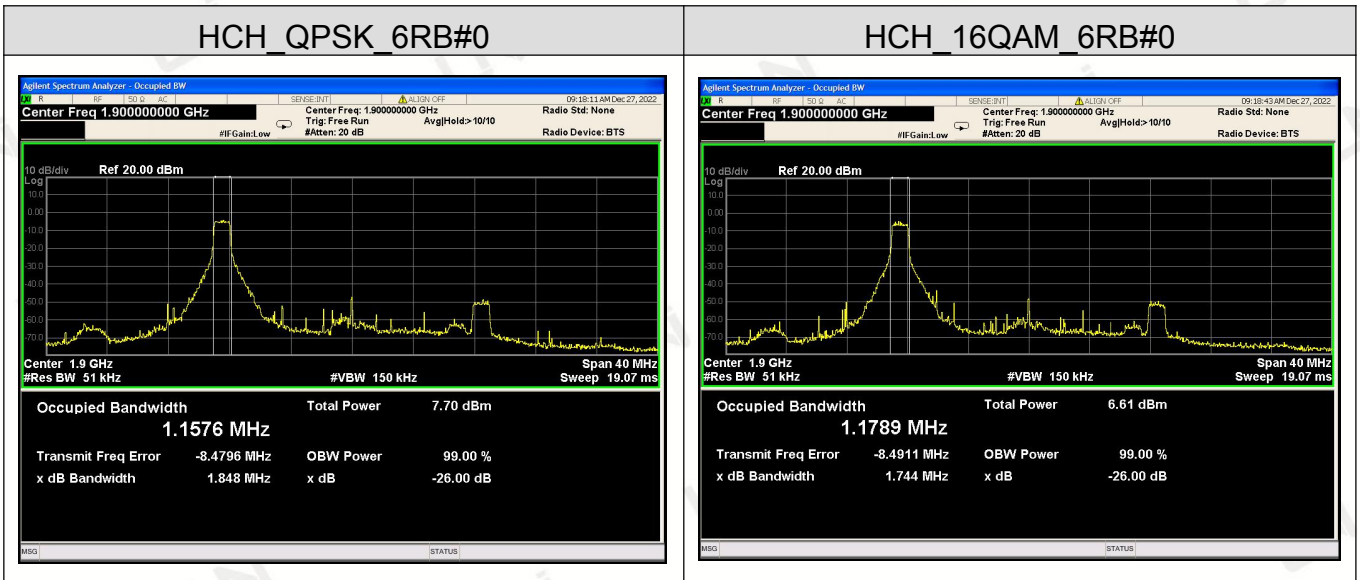

Channel Bandwidth: 15 MHz

Channel Bandwidth: 20 MHz

LTE Band 4

Channel Bandwidth: 1.4 MHz

Channel Bandwidth: 3 MHz

Channel Bandwidth: 5 MHz

Channel Bandwidth: 10 MHz

Channel Bandwidth: 15 MHz