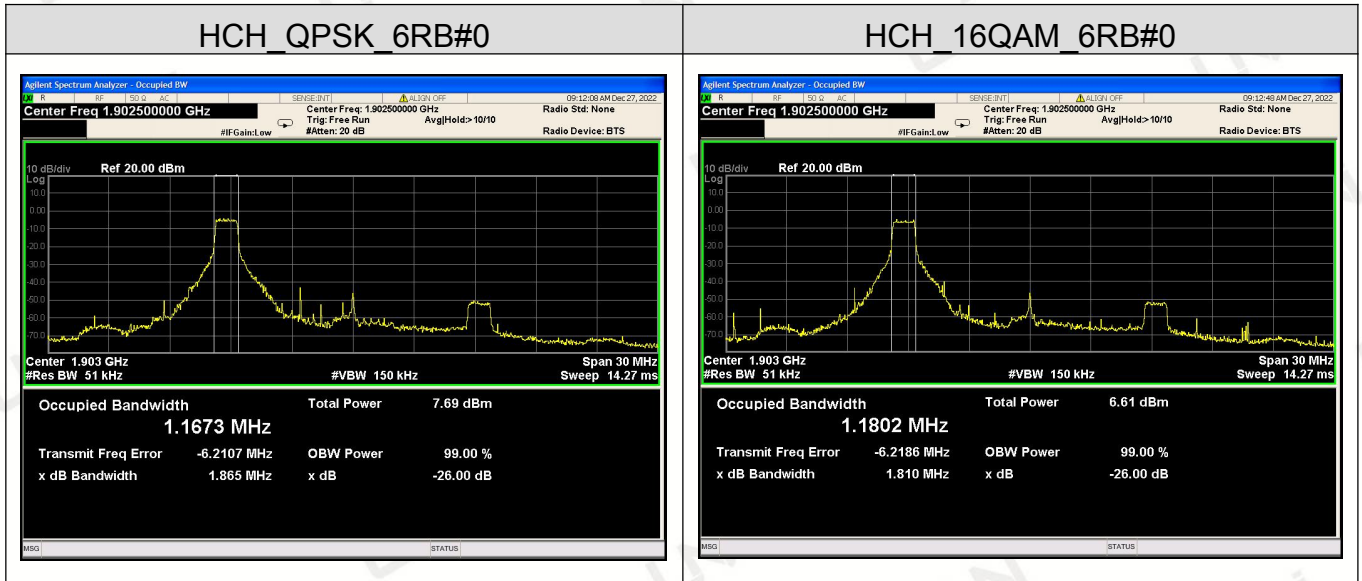

Channel Bandwidth: 15 MHz

Channel Bandwidth: 20 MHz

LTE Band 4

Channel Bandwidth: 1.4 MHz

Channel Bandwidth: 3 MHz

Channel Bandwidth: 5 MHz

Channel Bandwidth: 10 MHz

Channel Bandwidth: 15 MHz