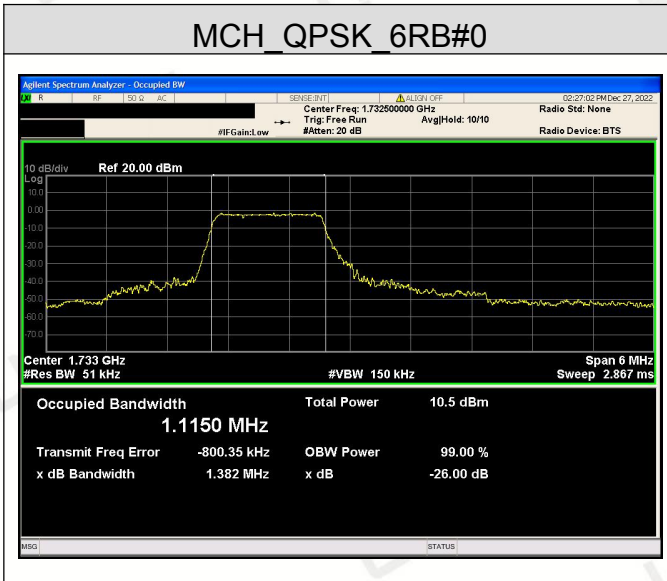

Channel Bandwidth: 15 MHz

Channel Bandwidth: 20 MHz

LTE Band 4

Channel Bandwidth: 1.4 MHz

Channel Bandwidth: 3 MHz

Channel Bandwidth: 5 MHz

Channel Bandwidth: 10 MHz

Channel Bandwidth: 15 MHz