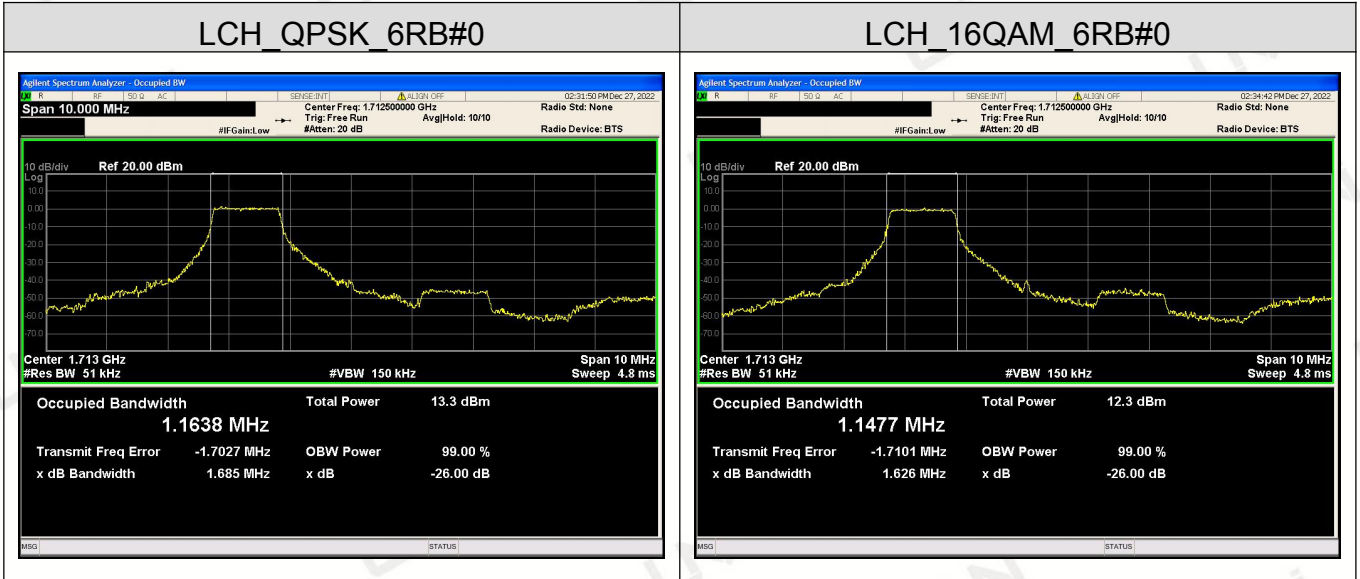

Channel Bandwidth: 15 MHz

Channel Bandwidth: 20 MHz

LTE Band 4

Channel Bandwidth: 1.4 MHz

Channel Bandwidth: 3 MHz

Channel Bandwidth: 5 MHz

Channel Bandwidth: 10 MHz

Channel Bandwidth: 15 MHz