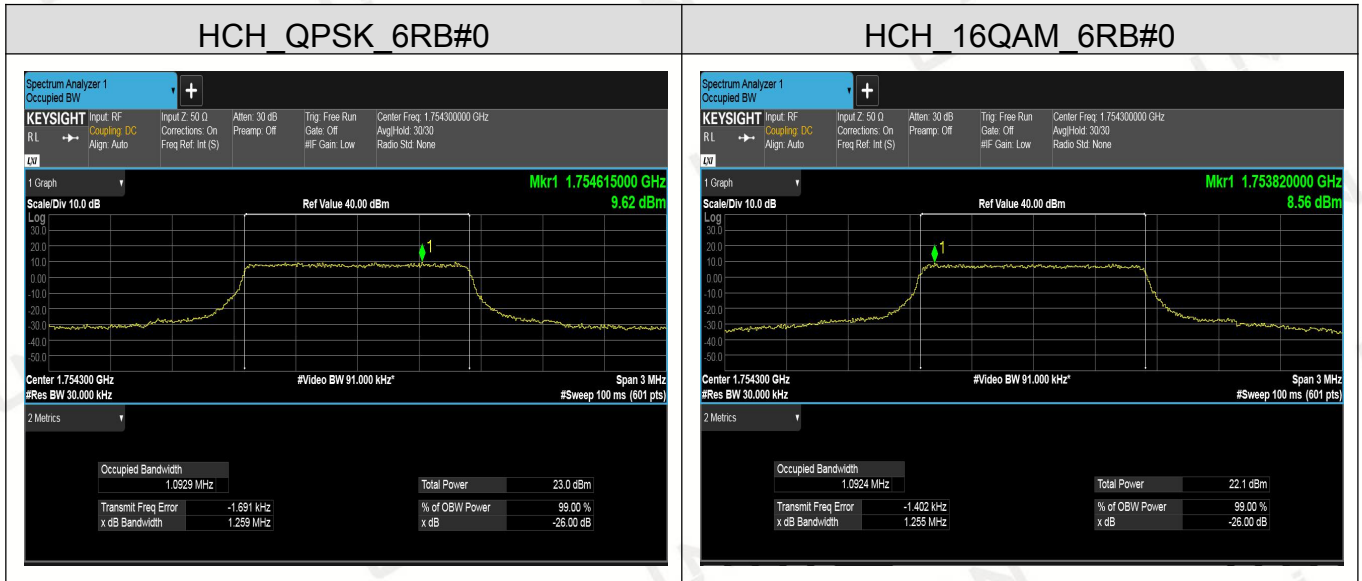

Channel Bandwidth: 15 MHz

Channel Bandwidth: 20 MHz

LTE Band 4

Channel Bandwidth: 1.4 MHz

Channel Bandwidth: 3 MHz

Channel Bandwidth: 5 MHz

Channel Bandwidth: 10 MHz

Channel Bandwidth: 15 MHz