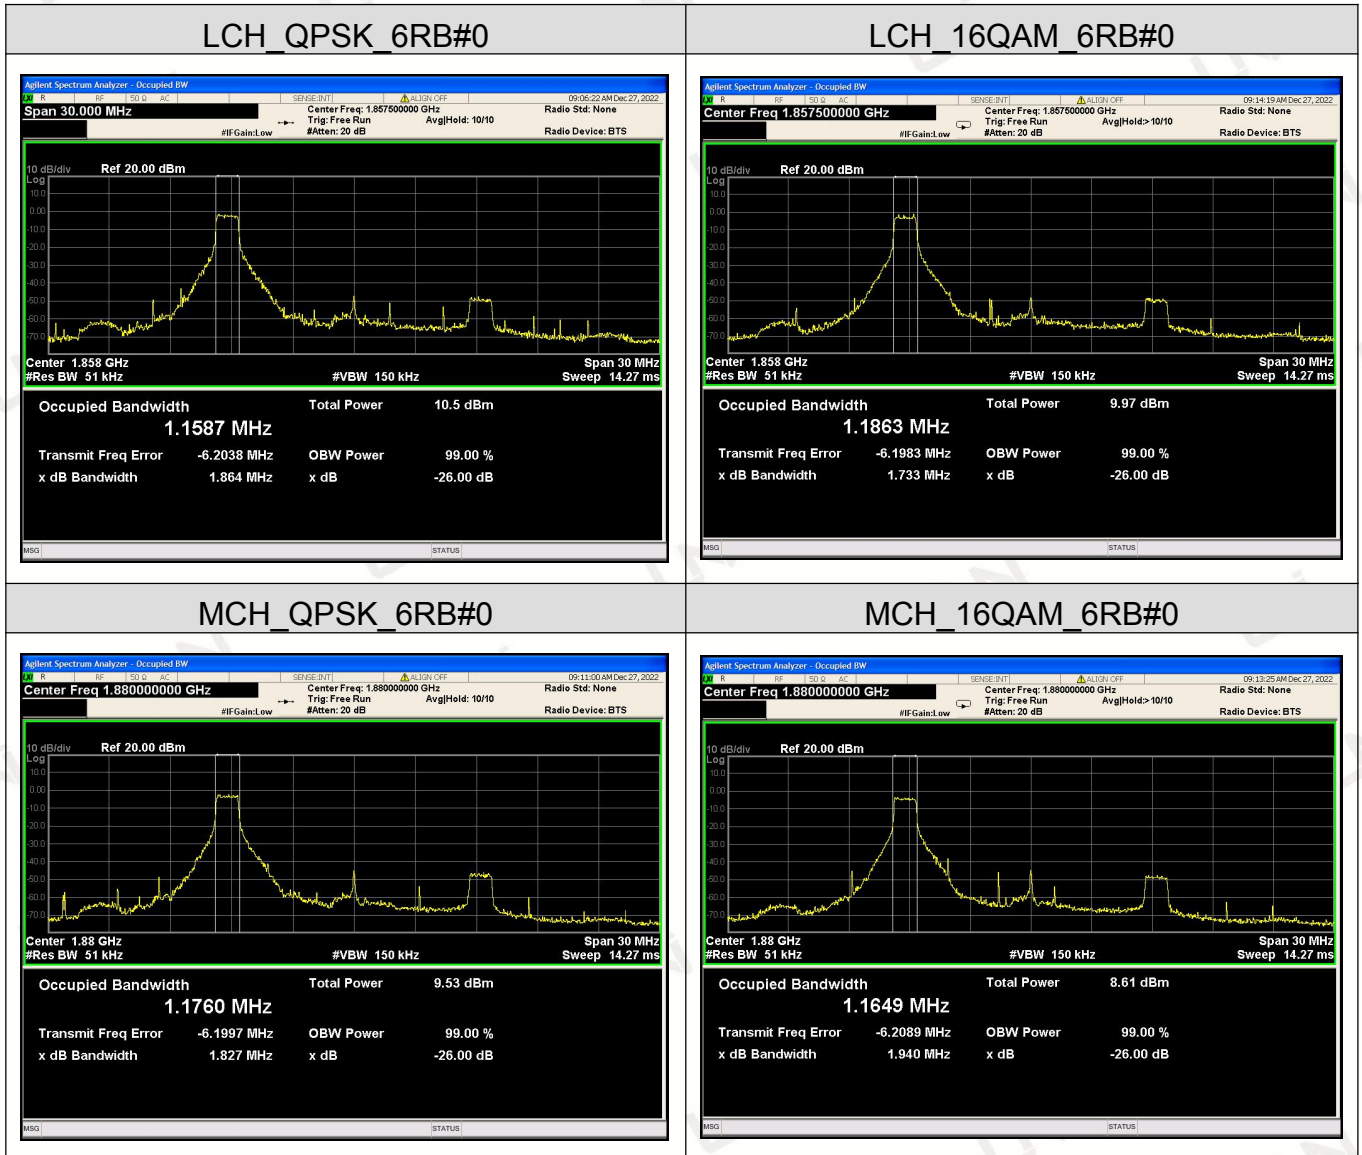

Channel Bandwidth: 15 MHz

Channel Bandwidth: 20 MHz

LTE Band 4

Channel Bandwidth: 1.4 MHz

Channel Bandwidth: 3 MHz

Channel Bandwidth: 5 MHz

Channel Bandwidth: 10 MHz

Channel Bandwidth: 15 MHz