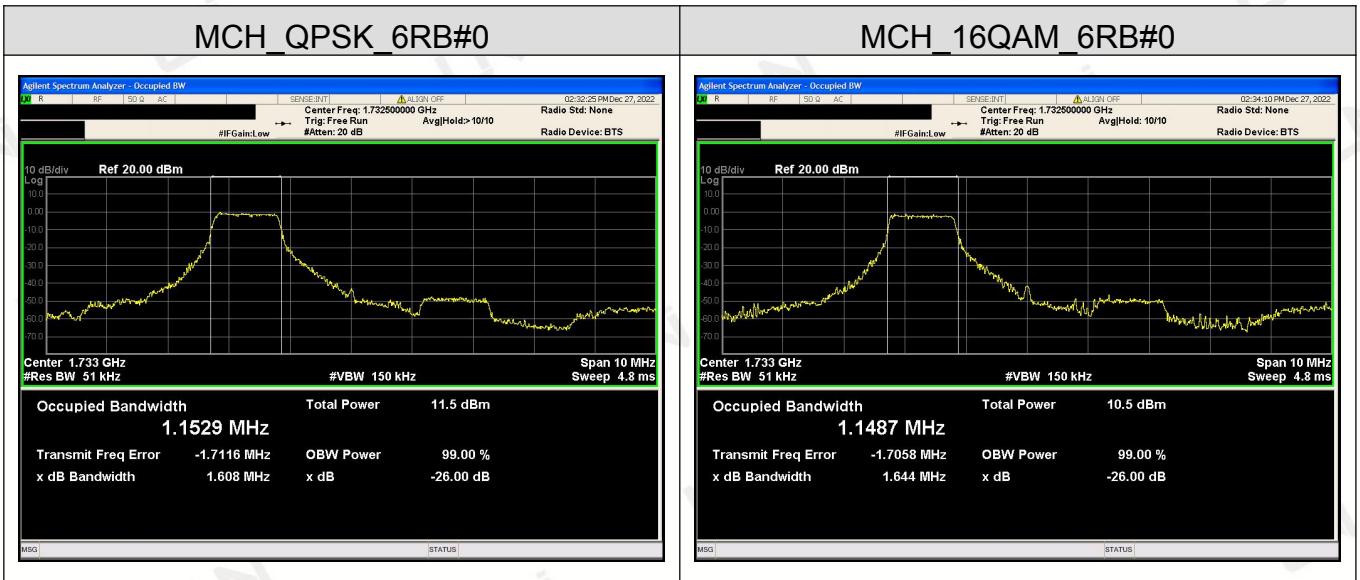

Channel Bandwidth: 15 MHz

Channel Bandwidth: 20 MHz

LTE Band 4

Channel Bandwidth: 1.4 MHz

Channel Bandwidth: 3 MHz

Channel Bandwidth: 5 MHz

Channel Bandwidth: 10 MHz

Channel Bandwidth: 15 MHz