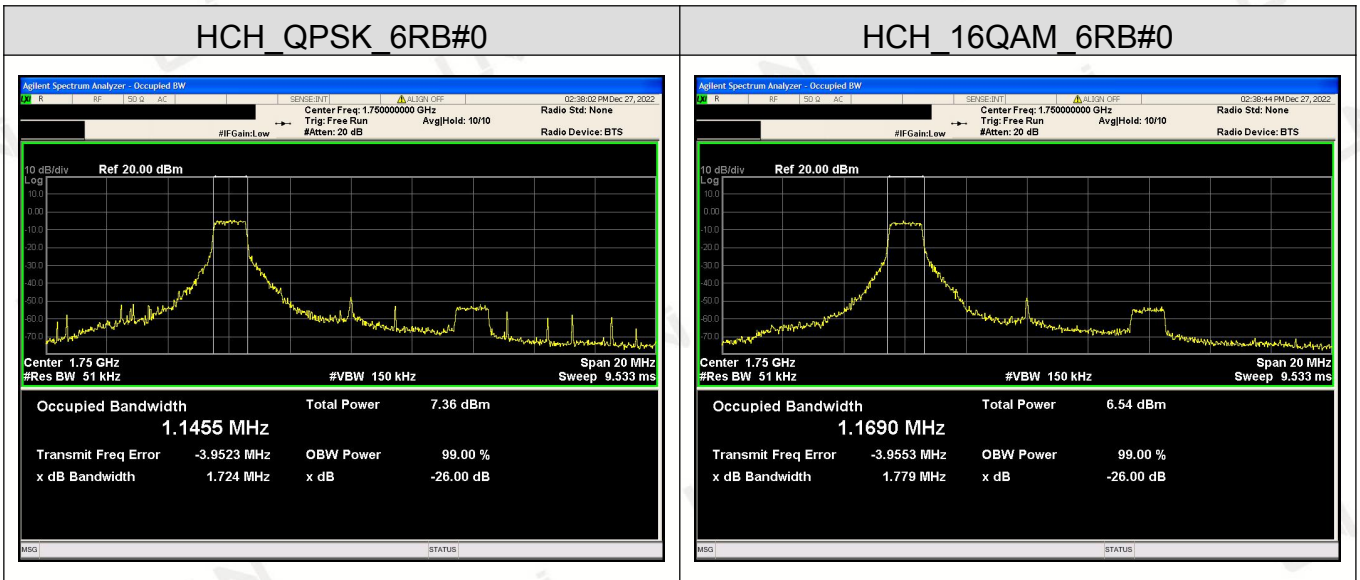

Channel Bandwidth: 15 MHz

Channel Bandwidth: 20 MHz

LTE Band 4

Channel Bandwidth: 1.4 MHz

Channel Bandwidth: 3 MHz

Channel Bandwidth: 5 MHz

Channel Bandwidth: 10 MHz

Channel Bandwidth: 15 MHz