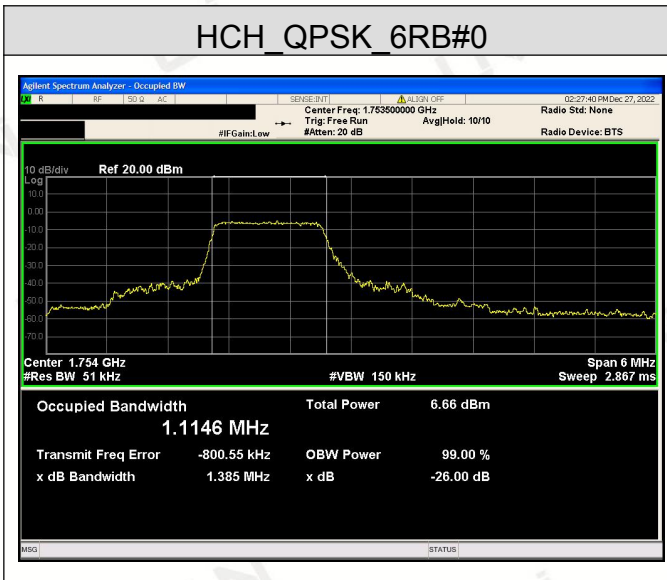

Channel Bandwidth: 15 MHz

Channel Bandwidth: 20 MHz

LTE Band 4

Channel Bandwidth: 1.4 MHz

Channel Bandwidth: 3 MHz

Channel Bandwidth: 5 MHz

Channel Bandwidth: 10 MHz

Channel Bandwidth: 15 MHz