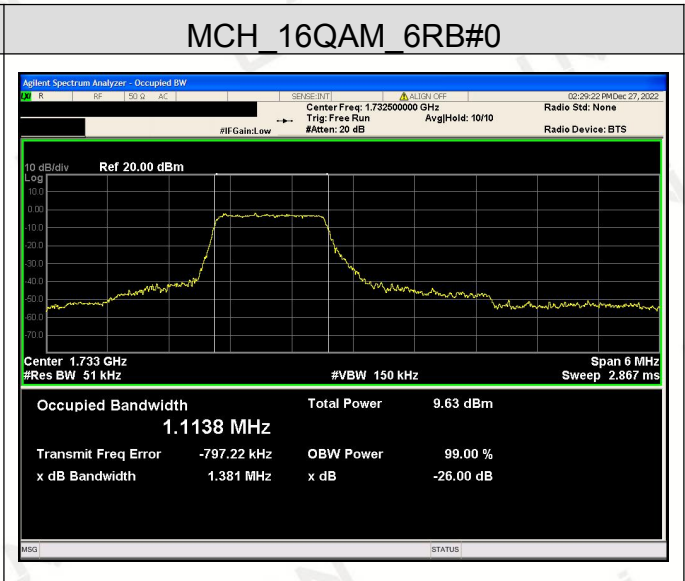

Channel Bandwidth: 15 MHz

Channel Bandwidth: 20 MHz

LTE Band 4

Channel Bandwidth: 1.4 MHz

Channel Bandwidth: 3 MHz

Channel Bandwidth: 5 MHz

Channel Bandwidth: 10 MHz

Channel Bandwidth: 15 MHz