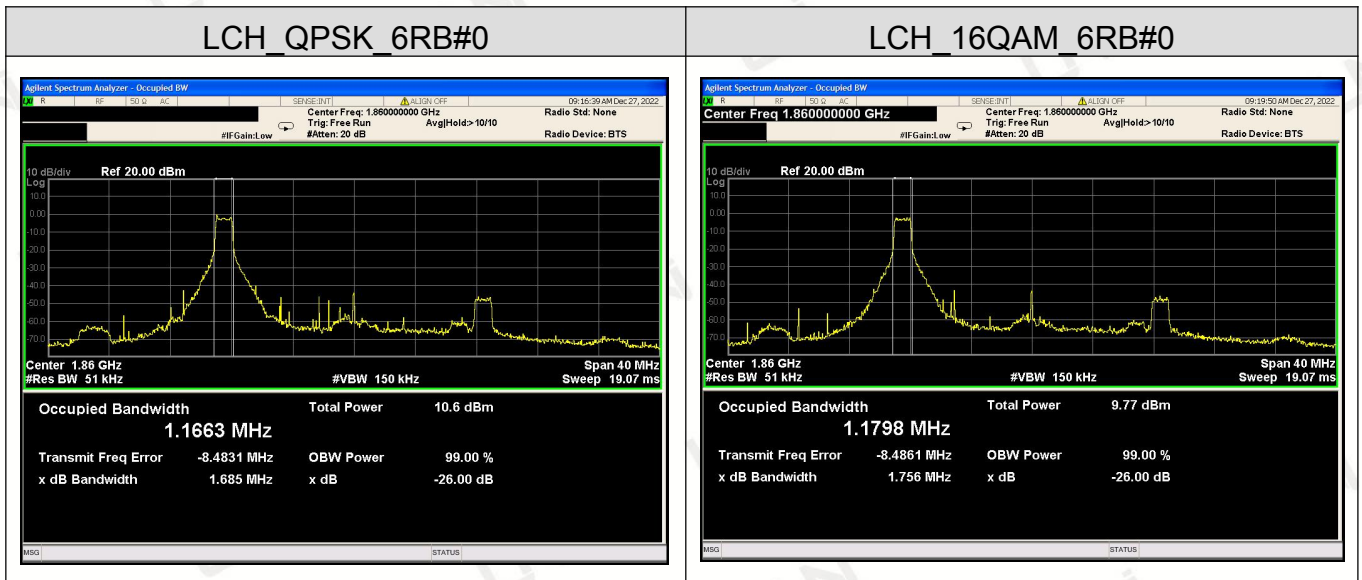

Channel Bandwidth: 15 MHz

Channel Bandwidth: 20 MHz

LTE Band 4

Channel Bandwidth: 1.4 MHz

Channel Bandwidth: 3 MHz

Channel Bandwidth: 5 MHz

Channel Bandwidth: 10 MHz

Channel Bandwidth: 15 MHz