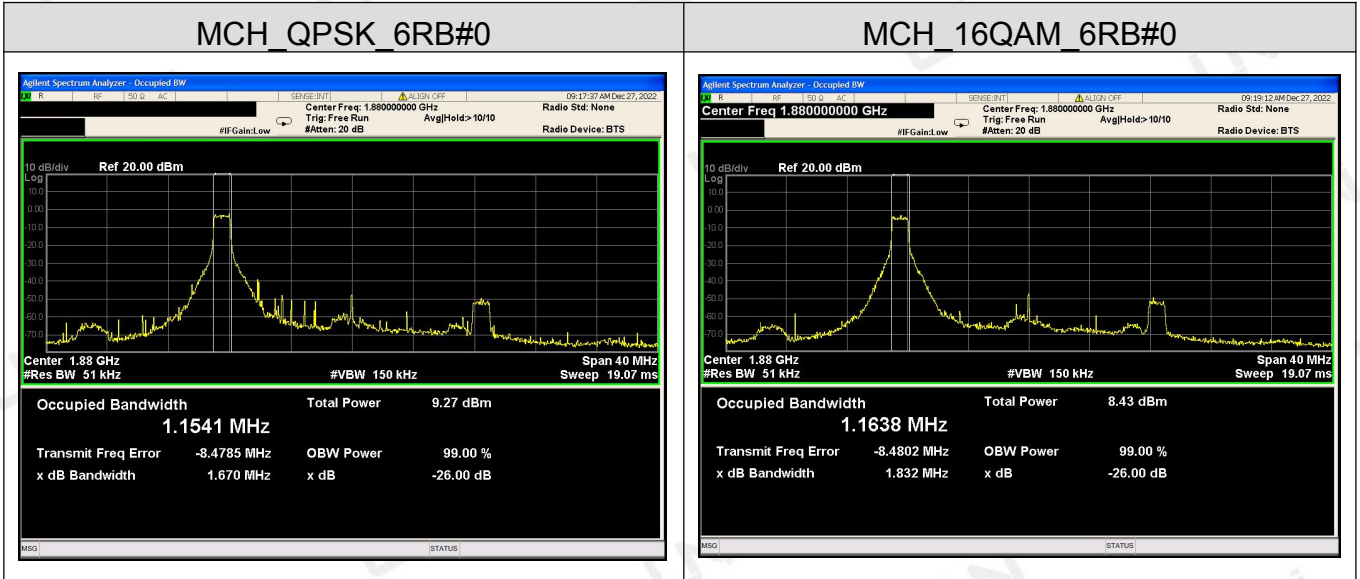

Channel Bandwidth: 15 MHz

Channel Bandwidth: 20 MHz

LTE Band 4

Channel Bandwidth: 1.4 MHz

Channel Bandwidth: 3 MHz

Channel Bandwidth: 5 MHz

Channel Bandwidth: 10 MHz

Channel Bandwidth: 15 MHz