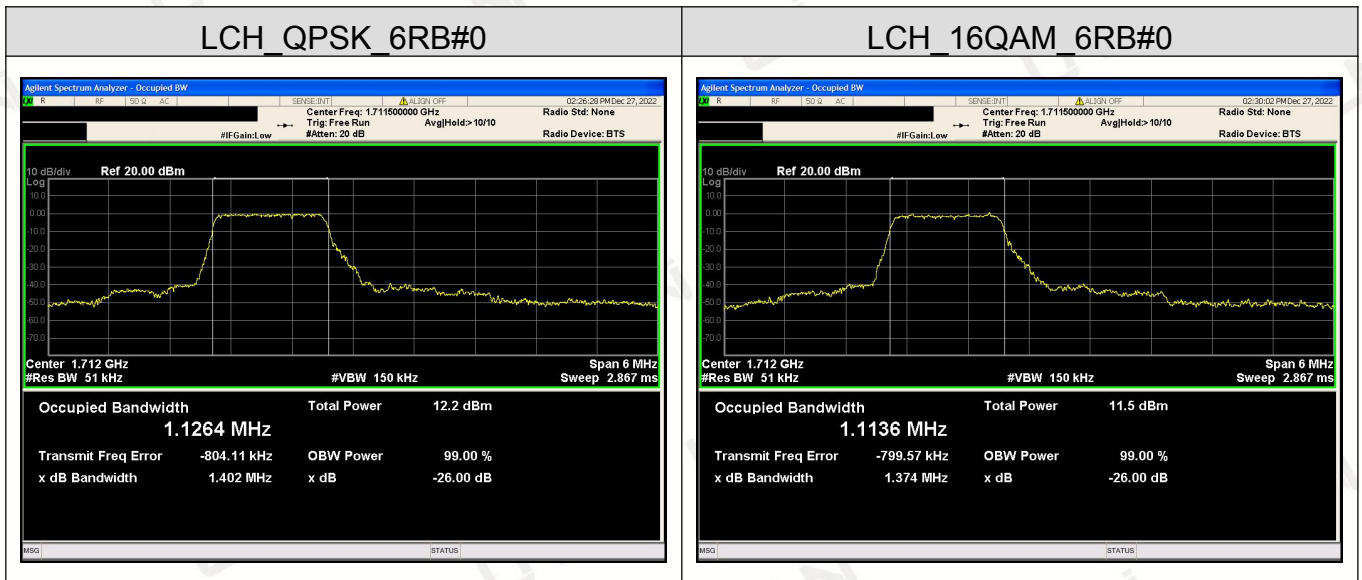

Channel Bandwidth: 15 MHz

Channel Bandwidth: 20 MHz

LTE Band 4

Channel Bandwidth: 1.4 MHz

Channel Bandwidth: 3 MHz

Channel Bandwidth: 5 MHz

Channel Bandwidth: 10 MHz

Channel Bandwidth: 15 MHz