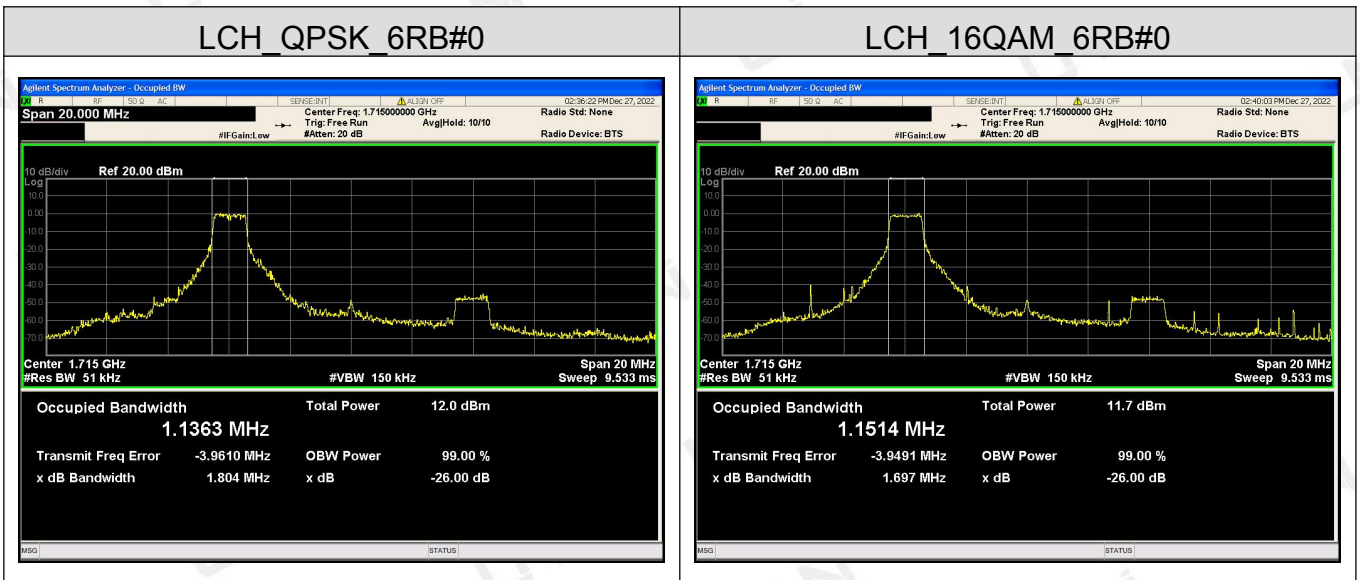

Channel Bandwidth: 15 MHz

Channel Bandwidth: 20 MHz

LTE Band 4

Channel Bandwidth: 1.4 MHz

Channel Bandwidth: 3 MHz

Channel Bandwidth: 5 MHz

Channel Bandwidth: 10 MHz

Channel Bandwidth: 15 MHz