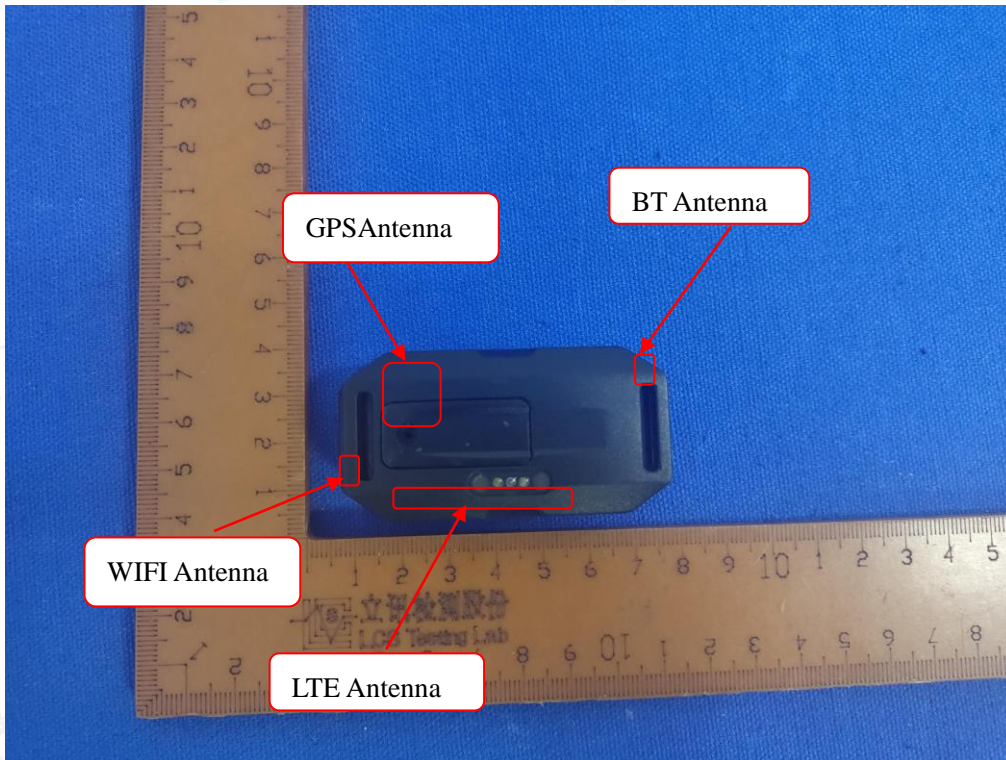

ANNEX A. PHOTOGRAPH OF THE TEST

0mm body Vertical-Front Side Setup Photo

0mm body Vertical-Back Side Setup Photo

0mm body Vertical- Left Side Setup Photo

0mm body Vertical- Right Side Setup Photo

10mm body Vertical- Top Side Setup Photo

ANNEX C. EUT PHOTOGRAPHS

Fig.1

Fig.2