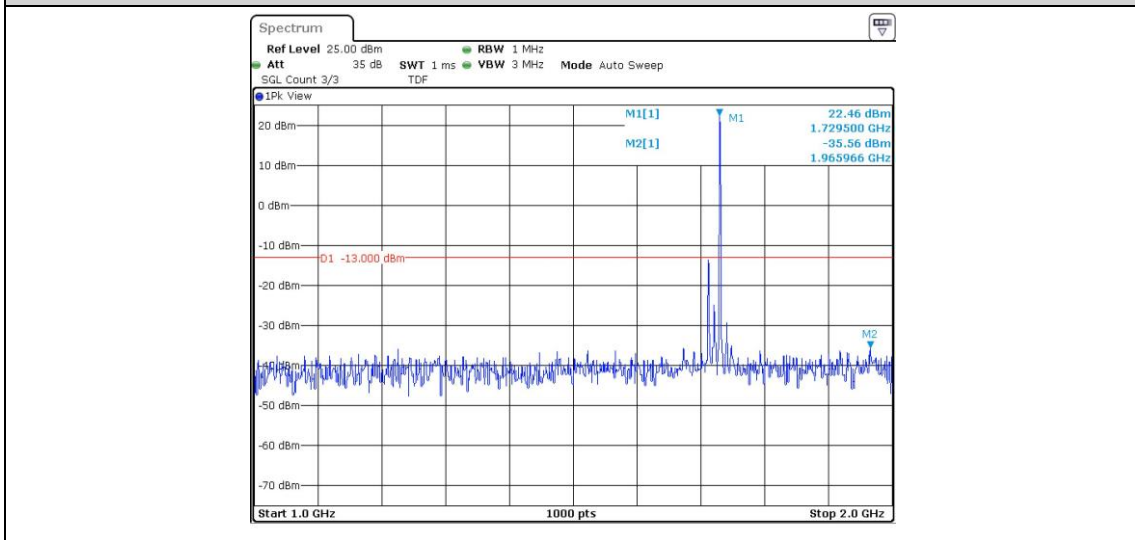

Band4-20MHz-QPSK-20050-1RB#99-Range2:1000~2000MHz

Band4-20MHz-QPSK-20050-1RB#99-Range3:2000~20000MHz