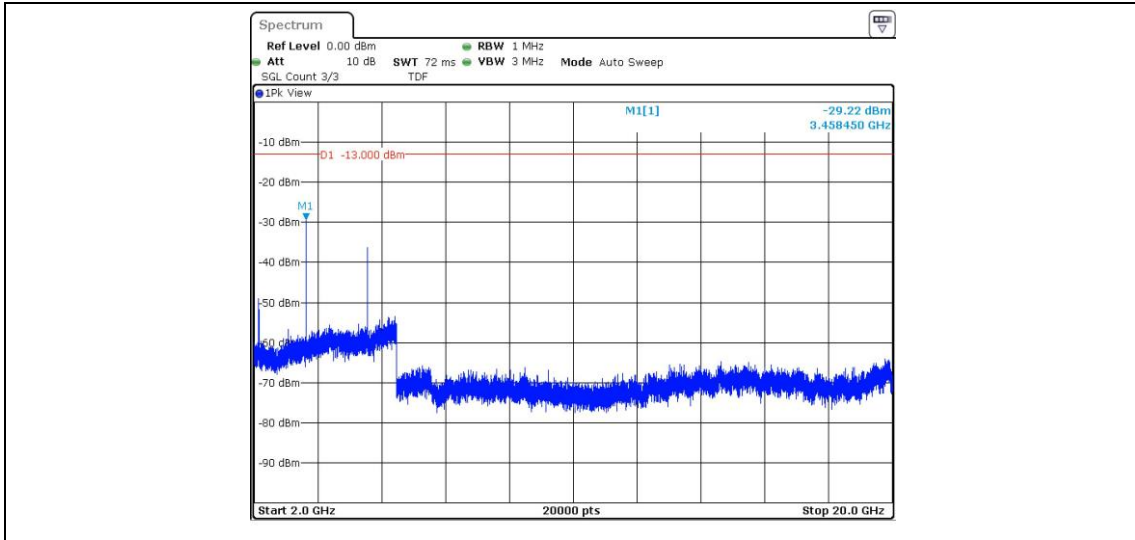

Band4-20MHz-QPSK-20050-1RB#99-Range3:2000~20000MHz

Band4-20MHz-QPSK-20175-1RB#99-Range1:30~1000MHz