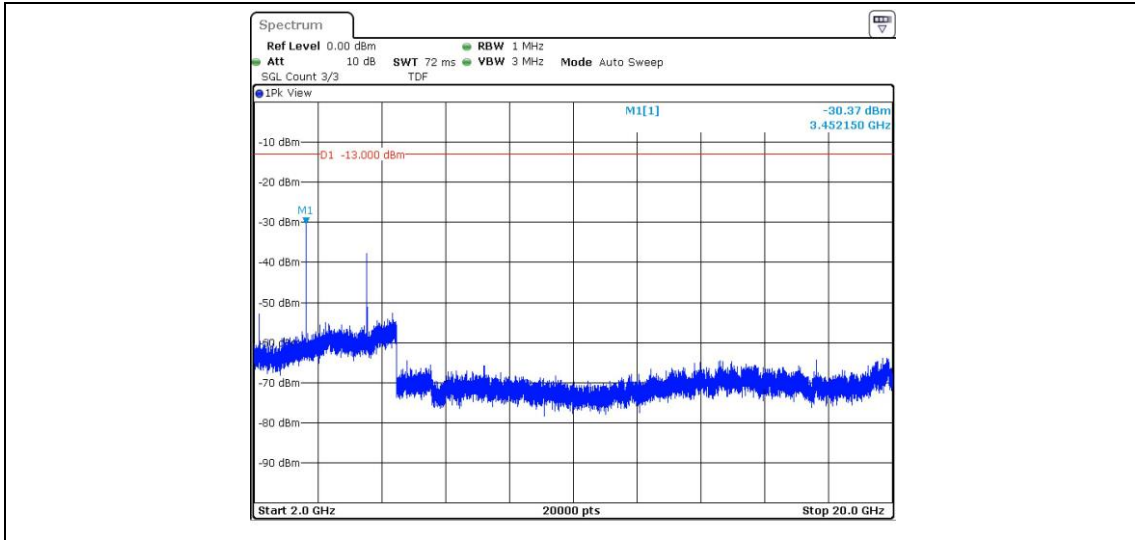

Band4-15MHz-16QAM-20175-1RB#0-Range3:2000~20000MHz

Band4-15MHz-16QAM-20325-1RB#0-Range1:30~1000MHz