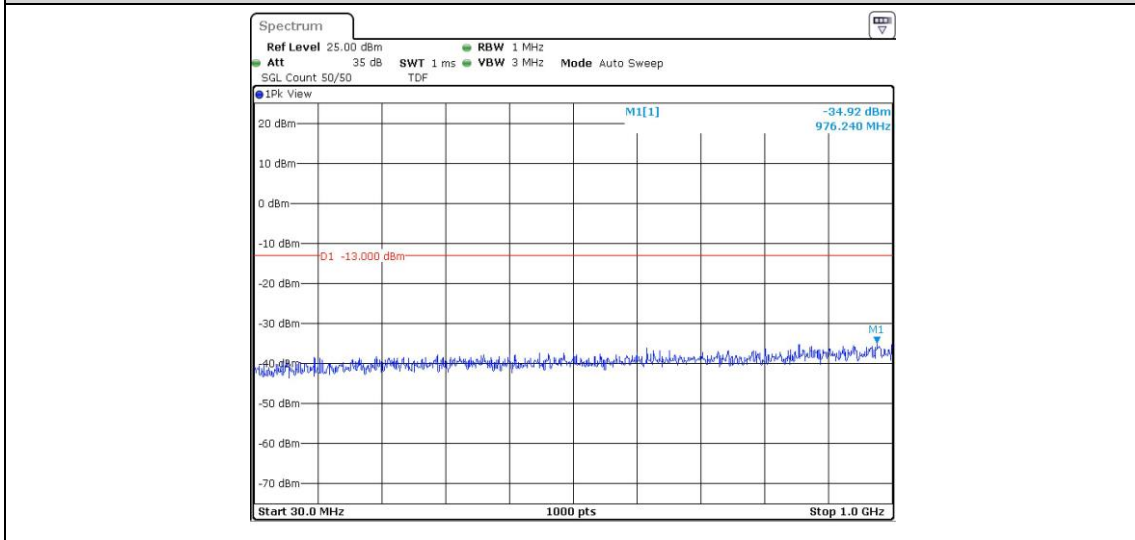

Band4-15MHz-16QAM-20325-1RB#0-Range1:30~1000MHz

Band4-15MHz-16QAM-20325-1RB#0-Range2:1000~2000MHz