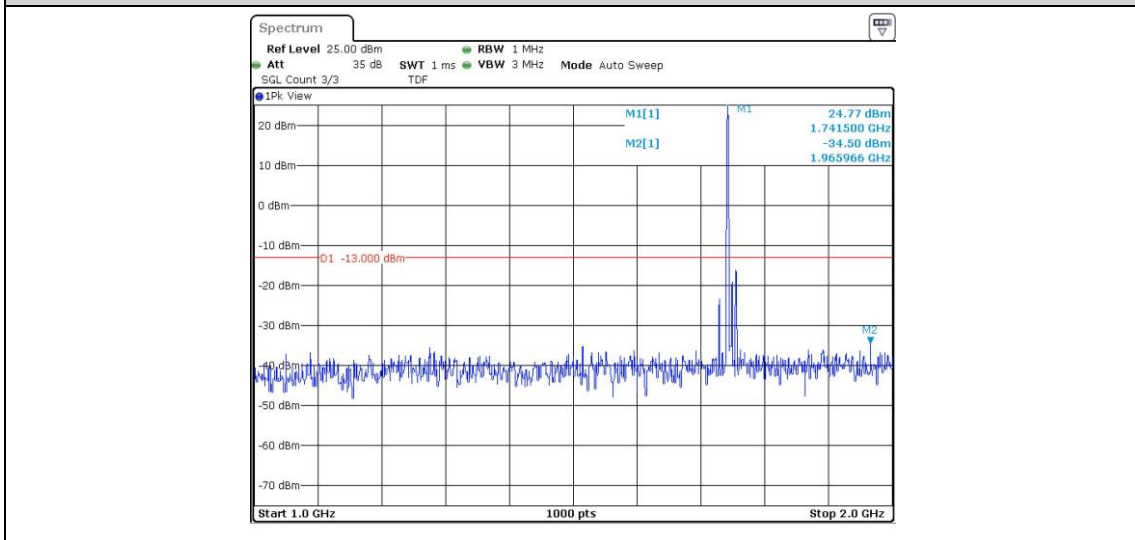

Band4-15MHz-16QAM-20175-1RB#0-Range2:1000~2000MHz

Band4-15MHz-16QAM-20175-1RB#0-Range3:2000~20000MHz

Band4-15MHz-16QAM-20325-1RB#0-Range1:30~1000MHz

Band4-15MHz-16QAM-20325-1RB#0-Range2:1000~2000MHz

Band4-15MHz-16QAM-20325-1RB#0-Range3:2000~20000MHz