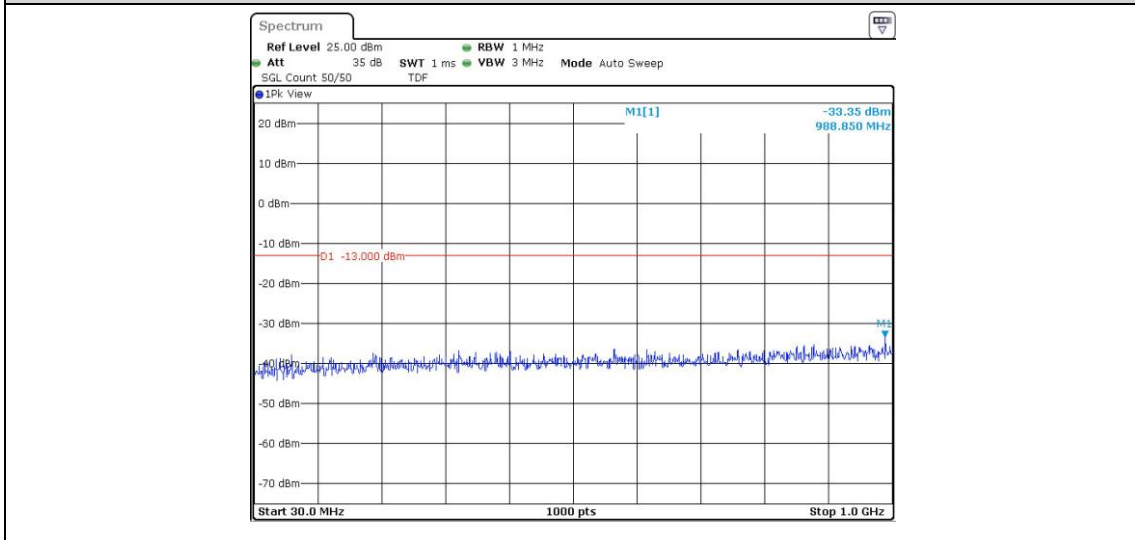

Band4-20MHz-QPSK-20050-1RB#99-Range1:30~1000MHz

Band4-20MHz-QPSK-20050-1RB#99-Range2:1000~2000MHz