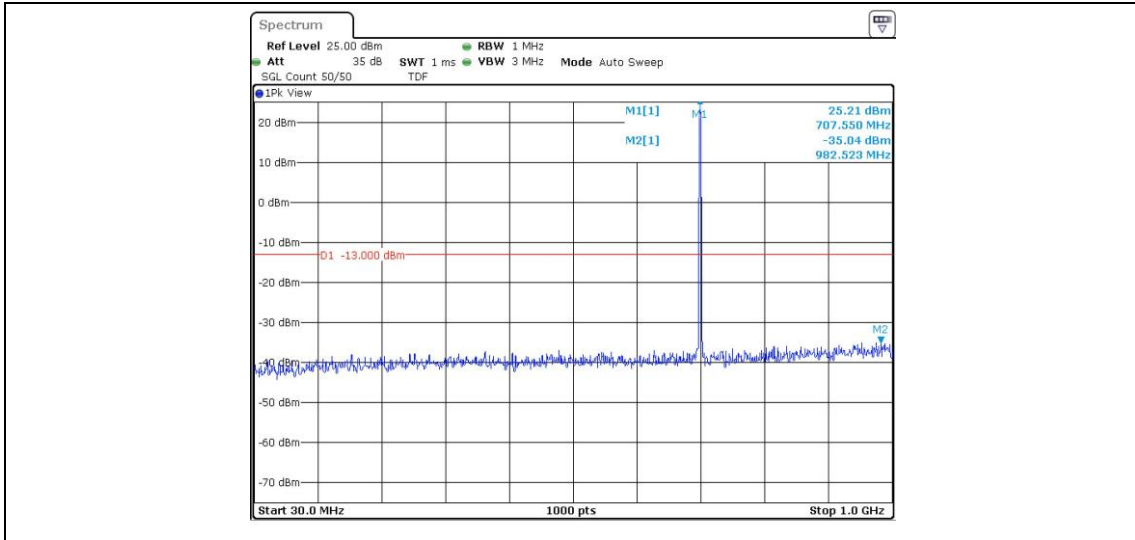

Band12-1.4MHz-16QAM-23095-1RB#0-Range1:30~1000MHz

Band12-1.4MHz-16QAM-23095-1RB#0-Range2:1000~10000MHz