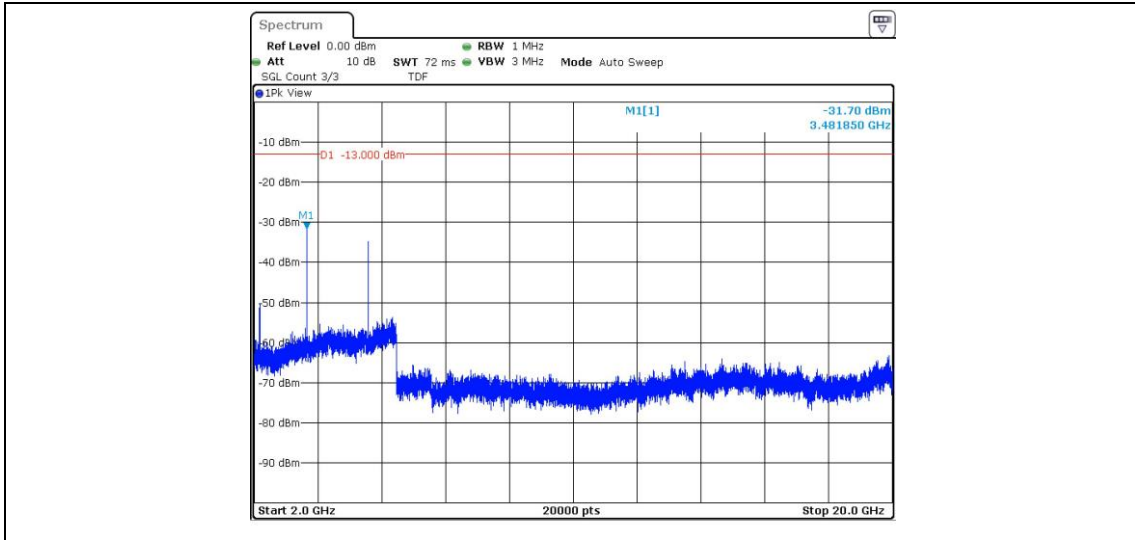

Band4-15MHz-16QAM-20175-1RB#0-Range2:1000~2000MHz

Band4-15MHz-16QAM-20175-1RB#0-Range3:2000~20000MHz

Band4-15MHz-16QAM-20325-1RB#0-Range1:30~1000MHz

Band4-15MHz-16QAM-20325-1RB#0-Range2:1000~2000MHz

Band4-15MHz-16QAM-20325-1RB#0-Range3:2000~20000MHz