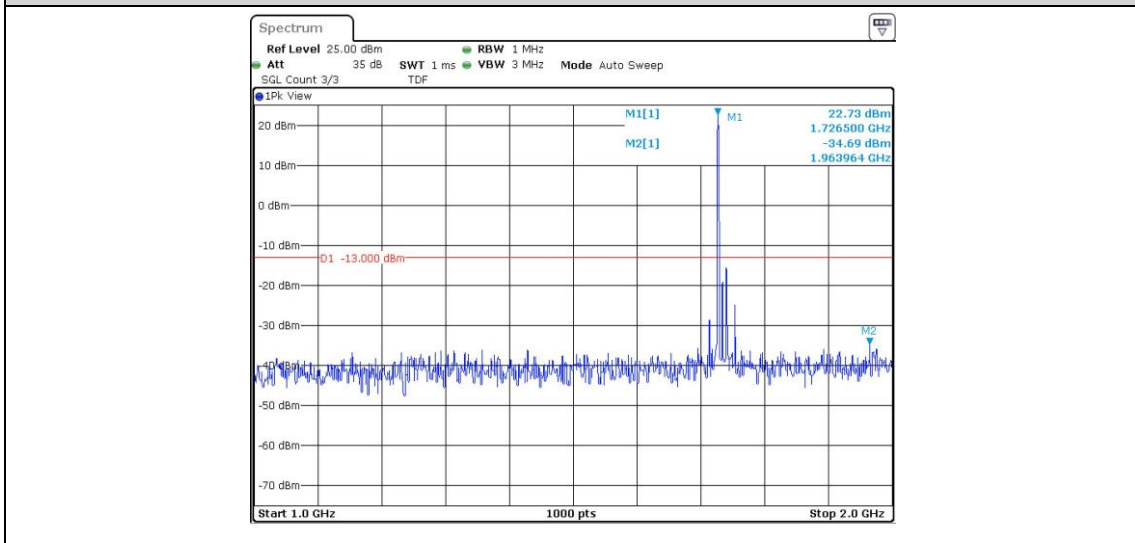

Band4-15MHz-16QAM-20175-1RB#0-Range2:1000~2000MHz

Band4-15MHz-16QAM-20175-1RB#0-Range3:2000~20000MHz