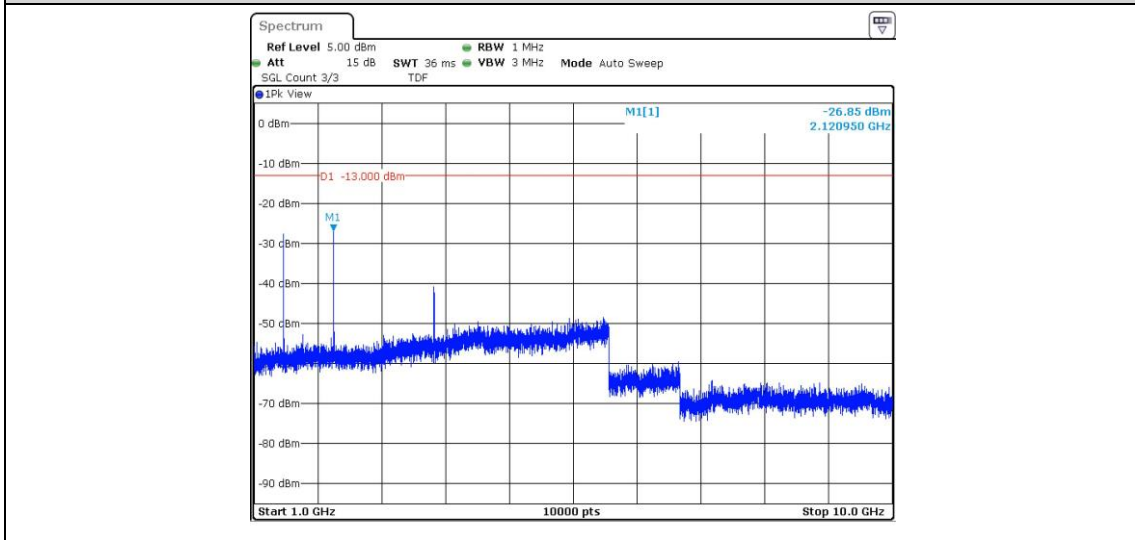

Band12-1.4MHz-16QAM-23095-1RB#0-Range2:1000~10000MHz

Band12-1.4MHz-16QAM-23173-1RB#0-Range1:30~1000MHz