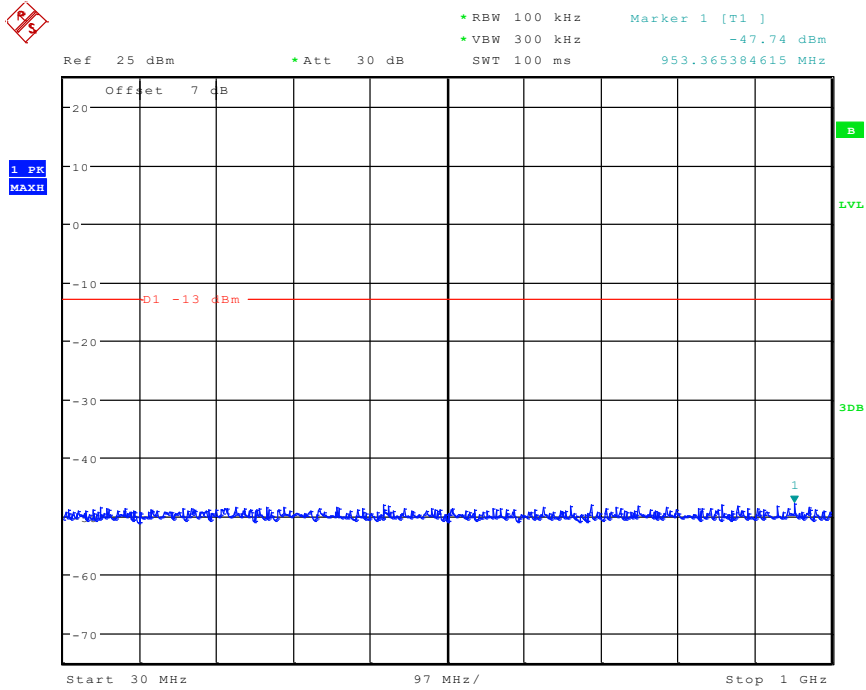

Date: 8.JUN.2024 10:02:06

1301 Band 2_15 MHz_Low_QPSK(30MHz-1GHz)

Date: 8.JUN.2024 09:35:45

1302 Band 2_15 MHz_Low_QPSK(1GHz-20GHz)

Date: 8.JUN.2024 10:03:12

1401 Band 2_15 MHz_Middle_QPSK(30MHz-1GHz)

Date: 8.JUN.2024 09:36:14