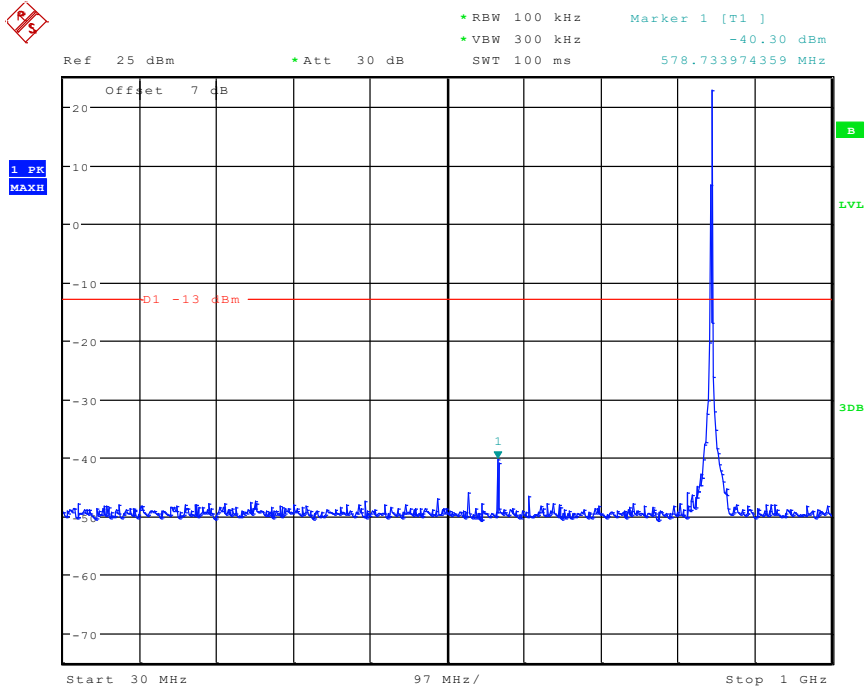

2202 Band 5_3 MHz_Low_QPSK(1GHz-20GHz)

Date: 8.JUN.2024 10:07:02

2301 Band 5_3 MHz_Middle_QPSK(30MHz-1GHz)

Date: 8.JUN.2024 10:19:54

2302 Band 5_3 MHz_Middle_QPSK(1GHz-20GHz)

Date: 8.JUN.2024 10:10:53

2401 Band 5_3 MHz_High_QPSK(30MHz-1GHz)