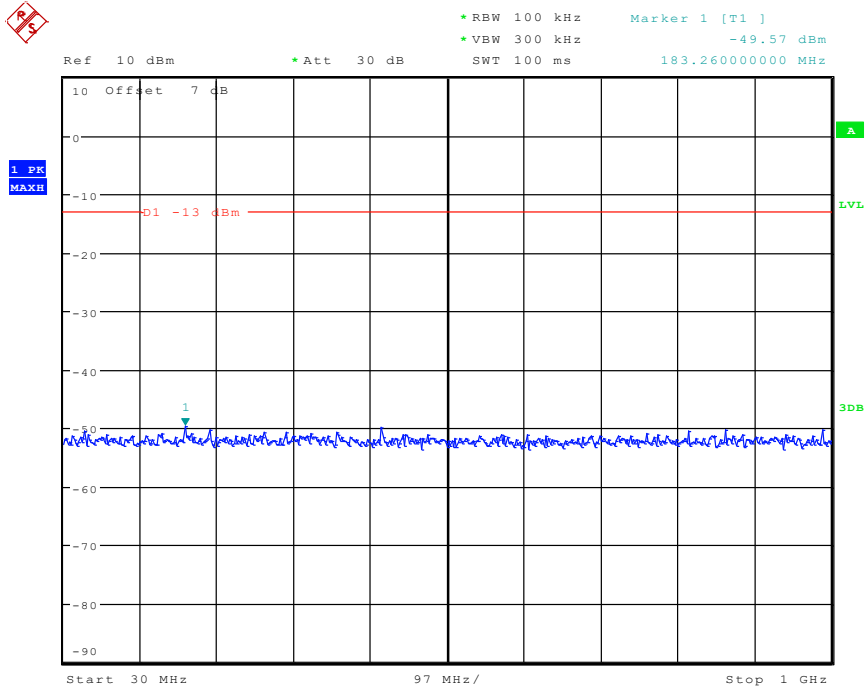

1501 Band 4_15 MHz_High_QPSK_RB6#0_1(30MHz-1GHz)

Date: 3.JUN.2024 15:24:02