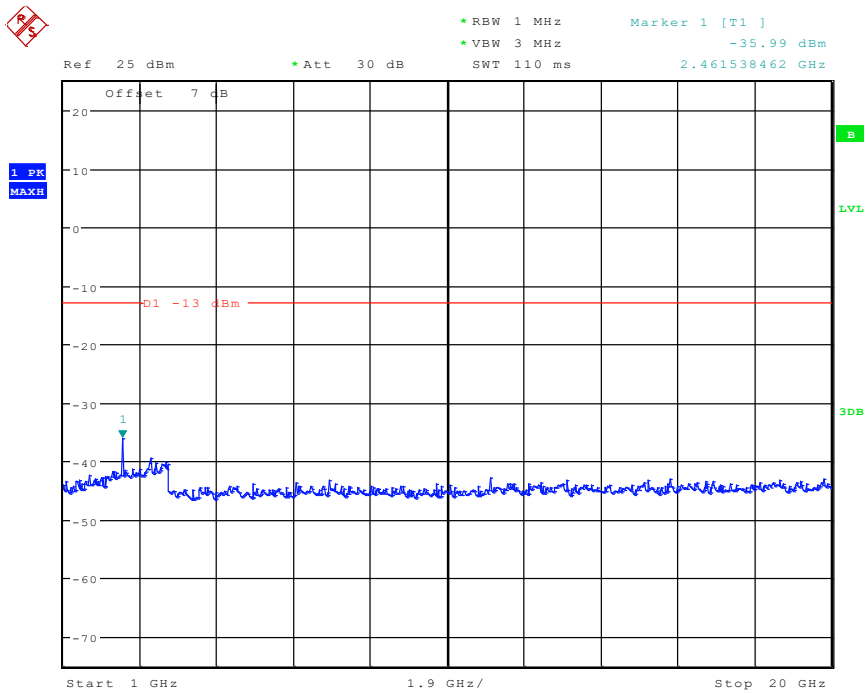

Date: 8.JUN.2024 10:22:37

2402 Band 5_3 MHz_High_QPSK(1GHz-20GHz)

Date: 8.JUN.2024 10:07:31

2501 Band 5_5 MHz_Low_QPSK(30MHz-1GHz)

Date: 8.JUN.2024 10:17:57

2502 Band 5_5 MHz_Low_QPSK(1GHz-20GHz)

Date: 8.JUN.2024 10:11:31