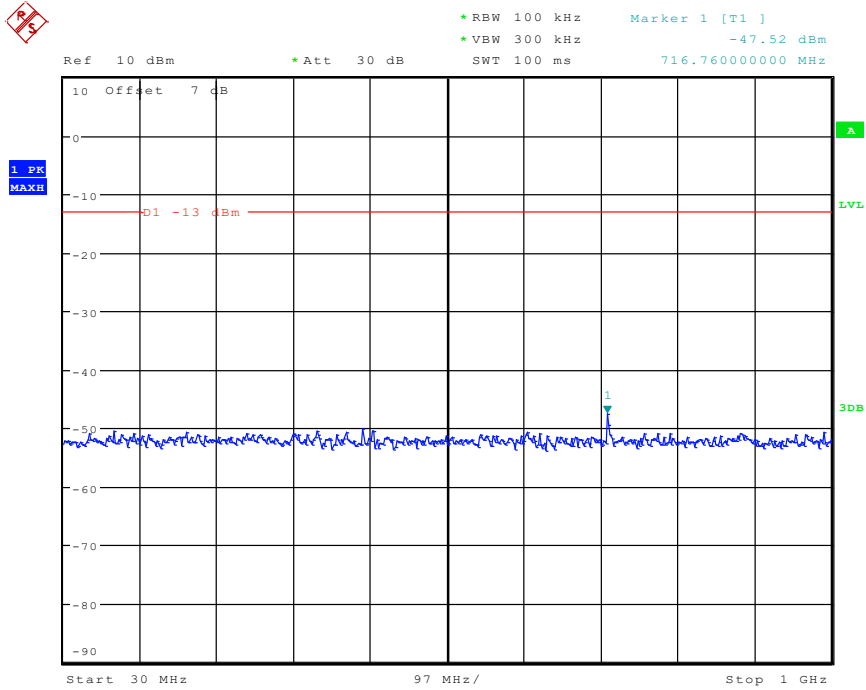

701 Band 4_5 MHz_Low_QPSK_RB6#0_1(30MHz-1GHz)

Date: 3.JUN.2024 15:19:43

702 Band 4_5 MHz_Low_QPSK_RB6#0_2(1GHz-20GHz)

Date: 3.JUN.2024 15:19:53

901 Band 4_5 MHz_High_QPSK_RB6#0_1(30MHz-1GHz)

Date: 3.JUN.2024 15:20:33