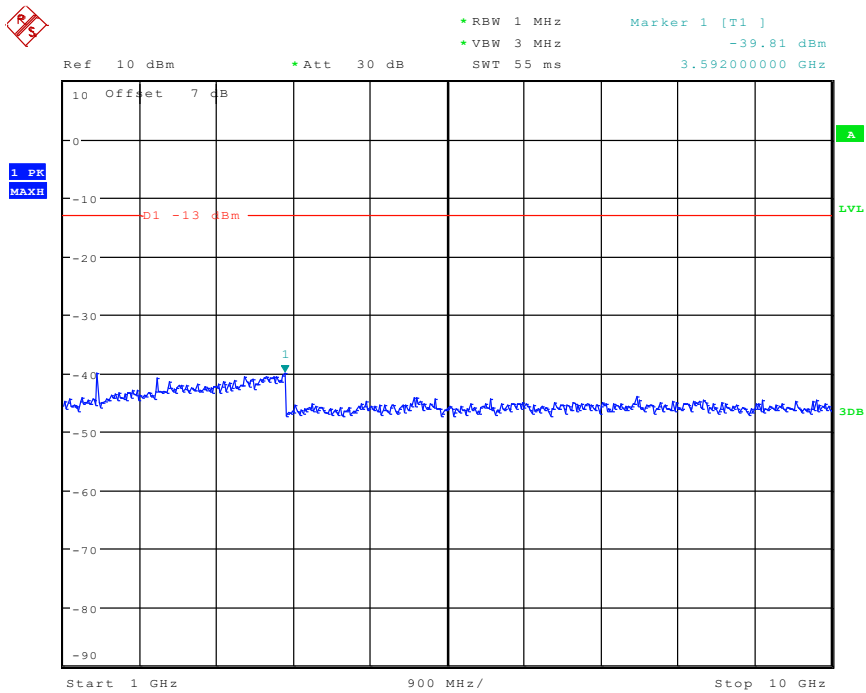

2802 Band 12_10 MHz_Low_QPSK_RB6#0_2(1GHz-10GHz)

Date: 3.JUN.2024 15:52:06