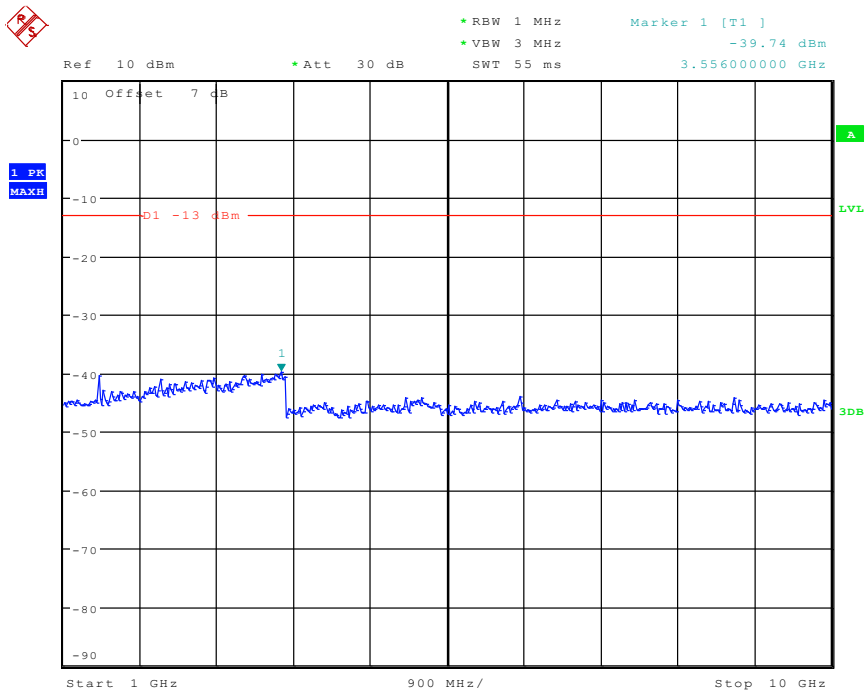

2402 Band 12_3 MHz_High_QPSK_RB6#0_2(1GHz-10GHz)

Date: 3.JUN.2024 15:44:33