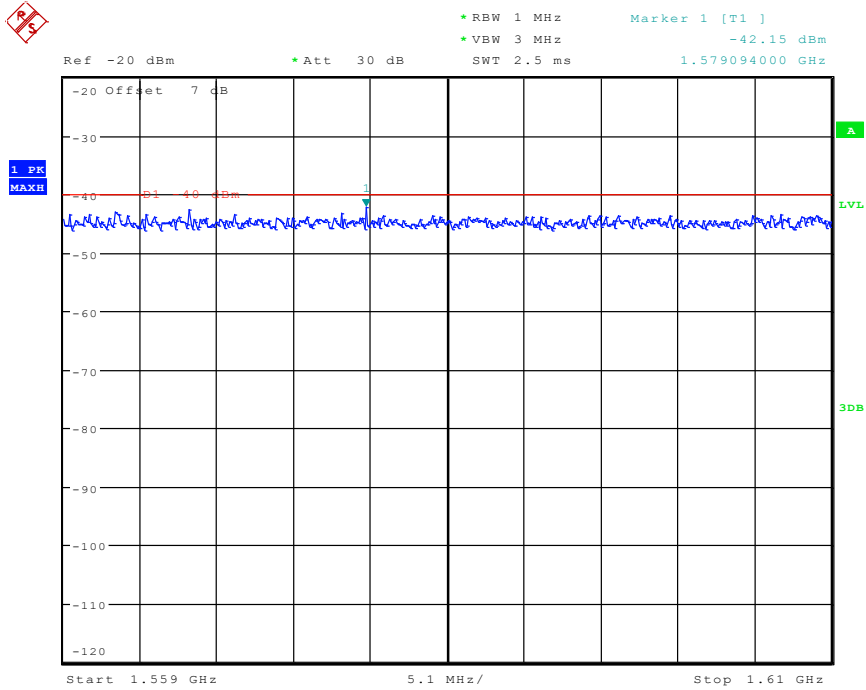

3105 Band 13_5 MHz_Low_QPSK_RB6#0_5(1.5590GHz-1.61GHz)

Date: 3.JUN.2024 15:54:08