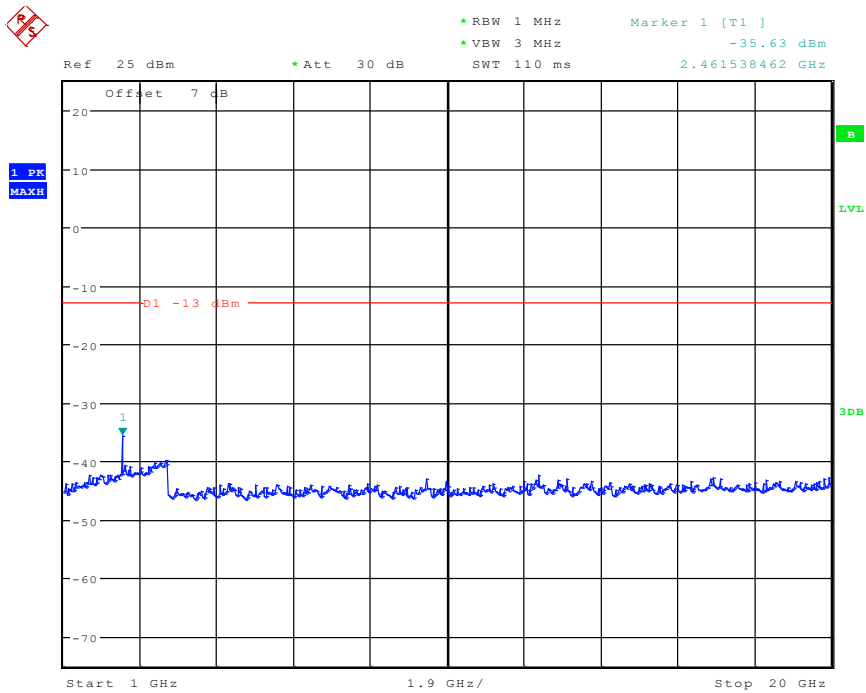

2402 Band 5_3 MHz_High_QPSK(1GHz-20GHz)

Date: 8.JUN.2024 10:07:31