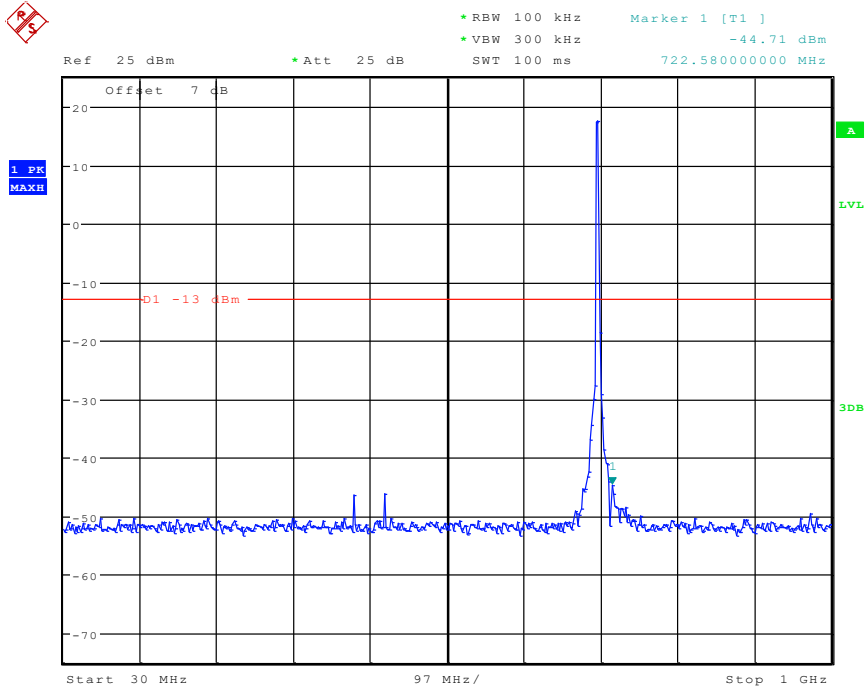

2901 Band 12_10 MHz_Middle_QPSK_RB6#0_1(30MHz-1GHz)

Date: 3.JUN.2024 15:52:22