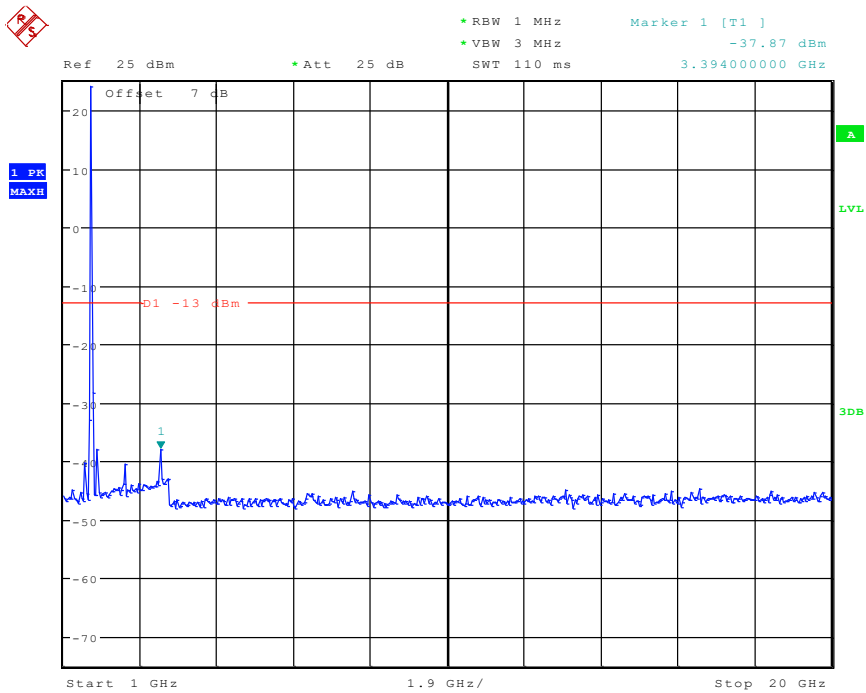

1602 Band 4_20 MHz_Low_QPSK_RB6#0_2(1GHz-20GHz)

Date: 3.JUN.2024 15:25:13