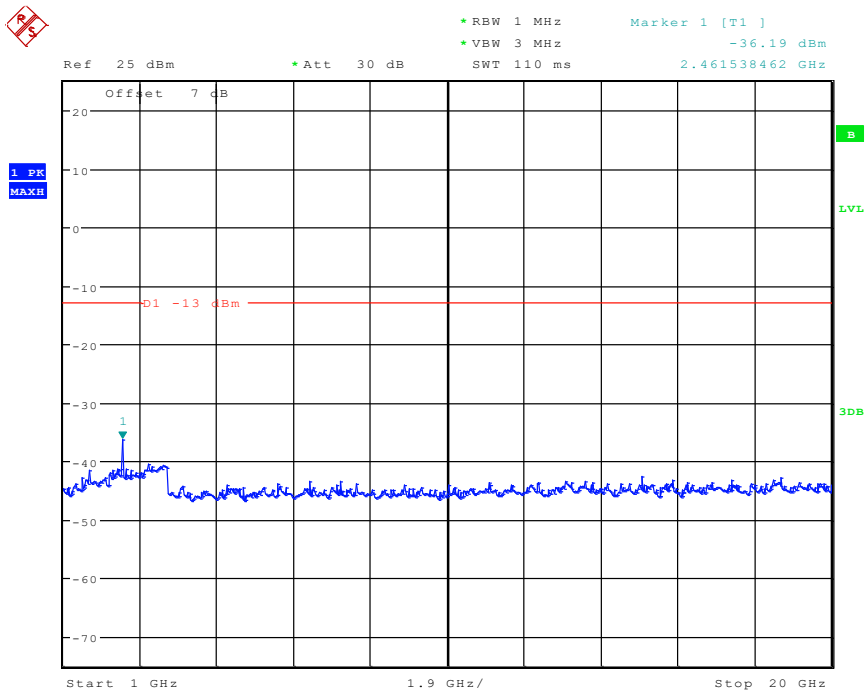

1901 Band 5_1.4 MHz_Low_QPSK(30MHz-1GHz)

Date: 8.JUN.2024 10:16:54

1902 Band 5_1.4 MHz_Low_QPSK(1GHz-20GHz)

Date: 8.JUN.2024 10:06:21

2001 Band 5_1.4 MHz_Middle_QPSK(30MHz-1GHz)

Date: 8.JUN.2024 10:19:07

2002 Band 5_1.4 MHz_Middle_QPSK(1GHz-20GHz)