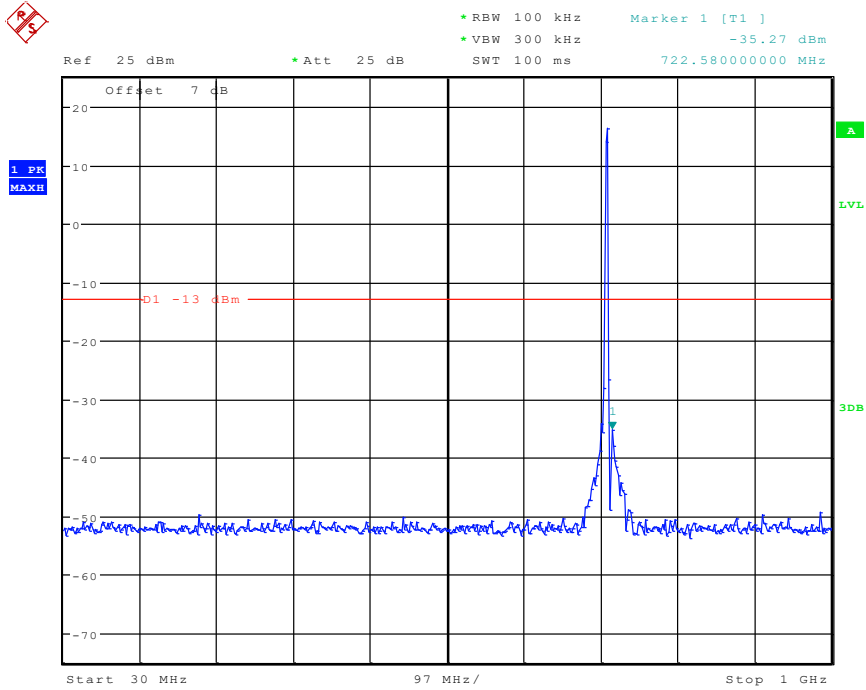

2001 Band 12_1.4 MHz_Middle_QPSK_RB6#0_1(30MHz-1GHz)

Date: 3.JUN.2024 15:36:20

2002 Band 12_1.4 MHz_Middle_QPSK_RB6#0_2(1GHz-10GHz)

Date: 3.JUN.2024 15:36:30

2101 Band 12_1.4 MHz_High_QPSK_RB6#0_1(30MHz-1GHz)