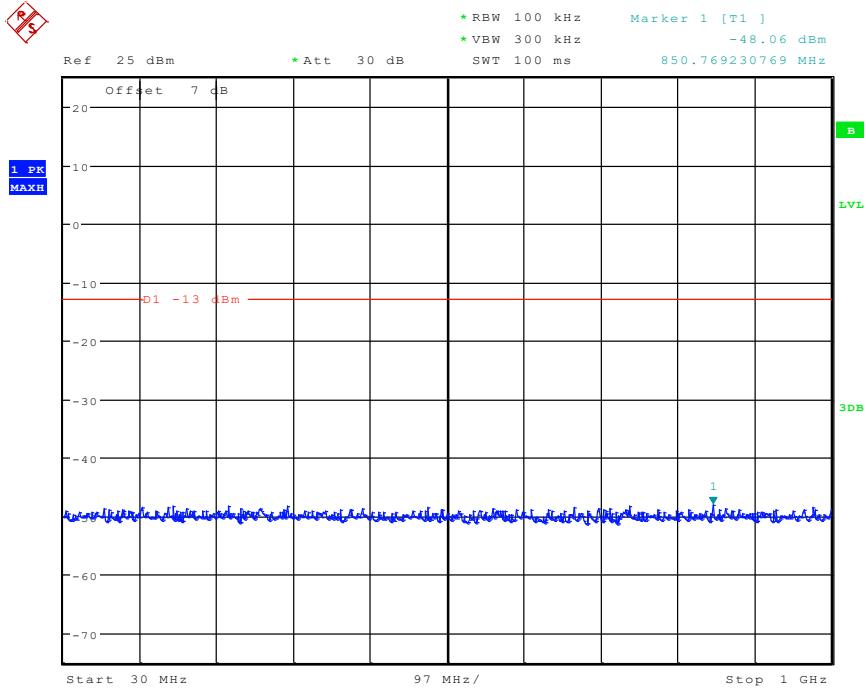

1501 Band 2_15 MHz_High_QPSK(30MHz-1GHz)

Date: 8.JUN.2024 09:36:50