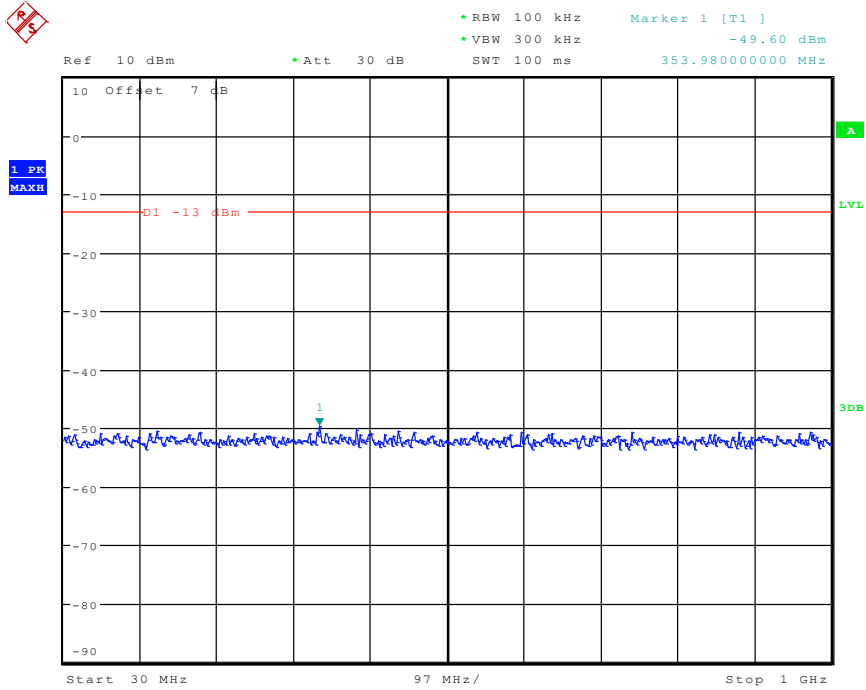

301 Band 4_1.4 MHz_High_QPSK_RB6#0_1(30MHz-1GHz)

Date: 3.JUN.2024 15:15:57