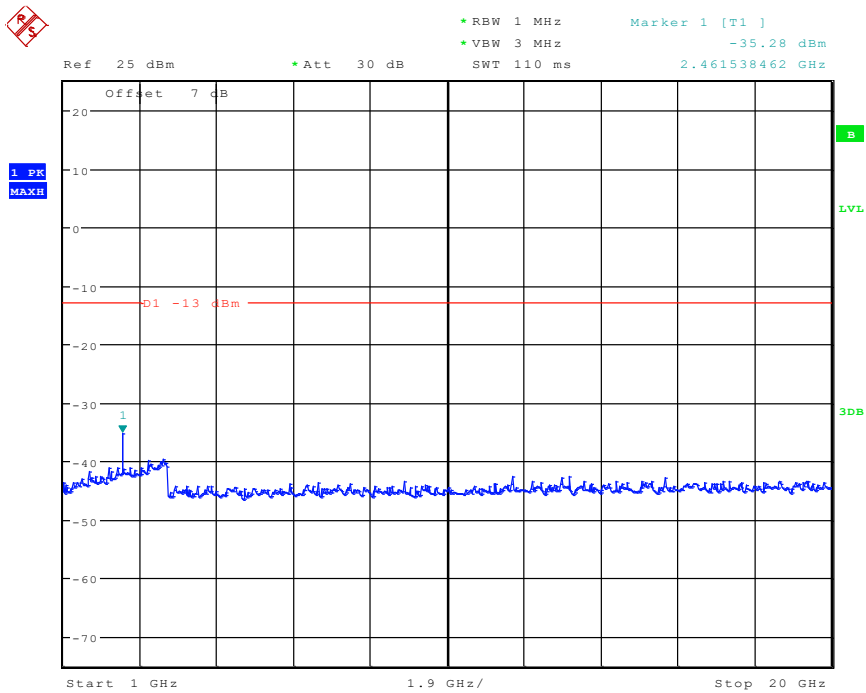

2902 Band 5_10 MHz_Middle_QPSK(1GHz-20GHz)

Date: 8.JUN.2024 10:12:57