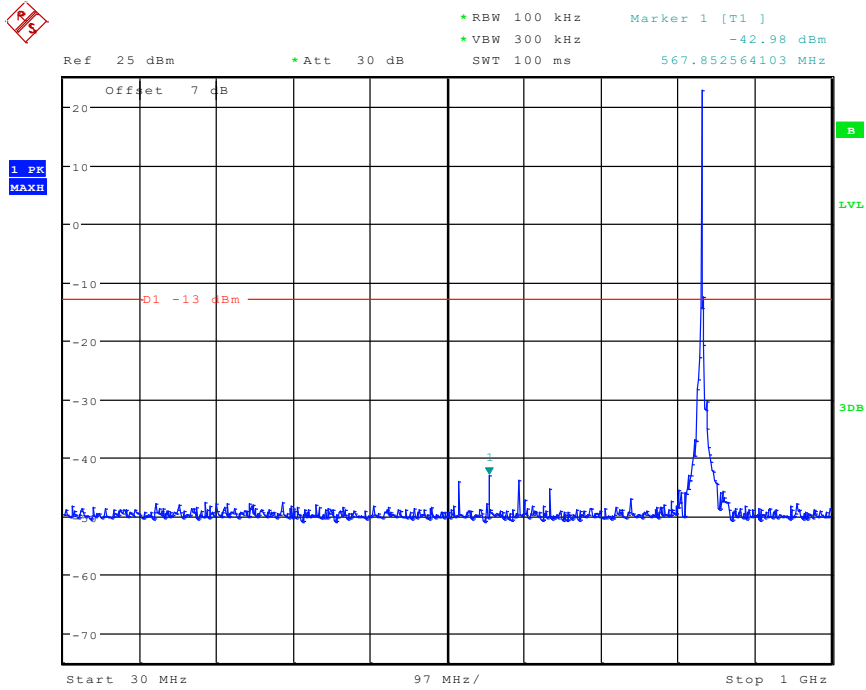

2901 Band 5_10 MHz_Middle_QPSK(30MHz-1GHz)

Date: 8.JUN.2024 10:20:53