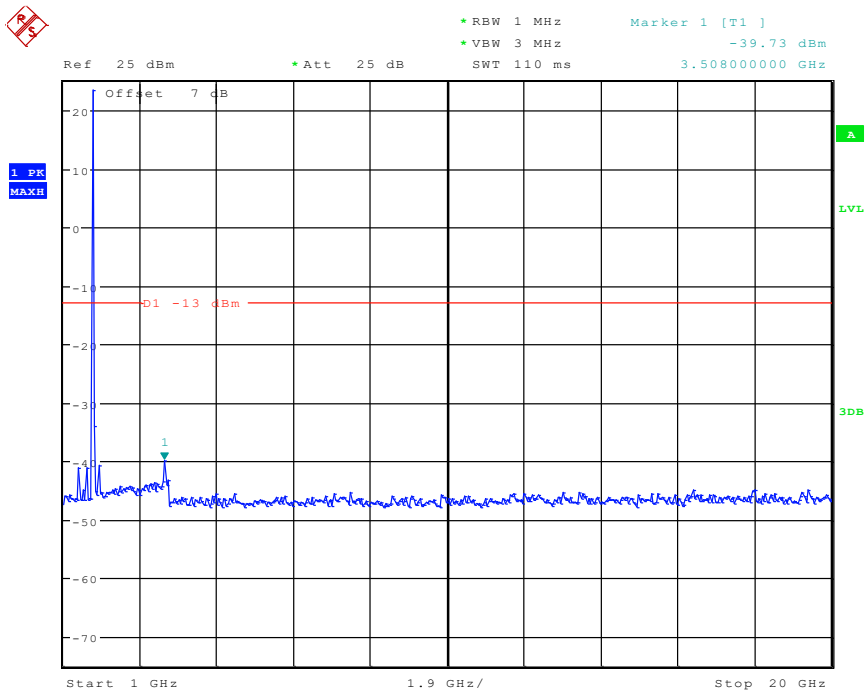

1202 Band 4_10 MHz_High_QPSK_RB6#0_2(1GHz-20GHz)

Date: 3.JUN.2024 15:22:23