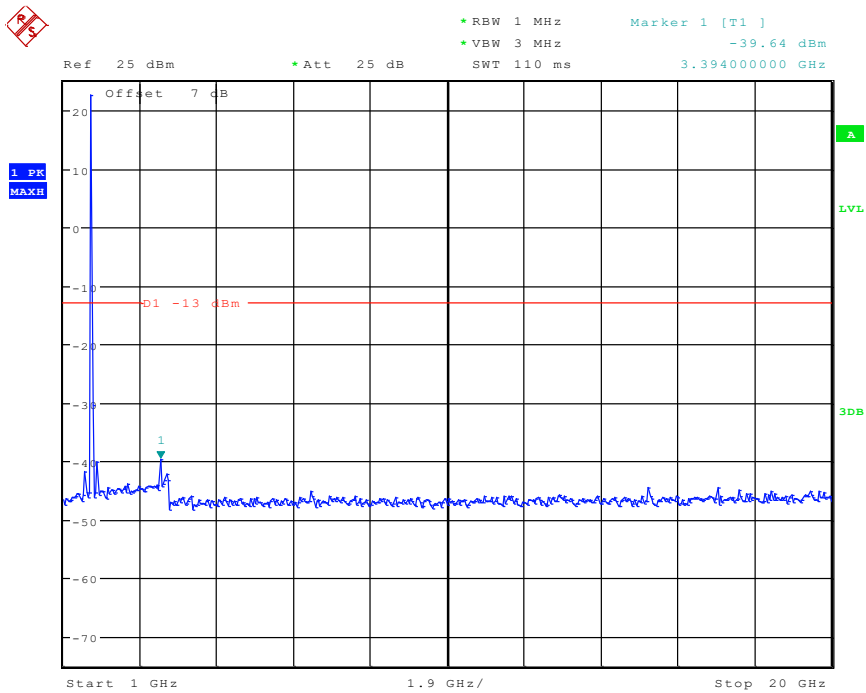

402 Band 4_3 MHz_Low_QPSK_RB6#0_2(1GHz-20GHz)

Date: 3.JUN.2024 15:17:00