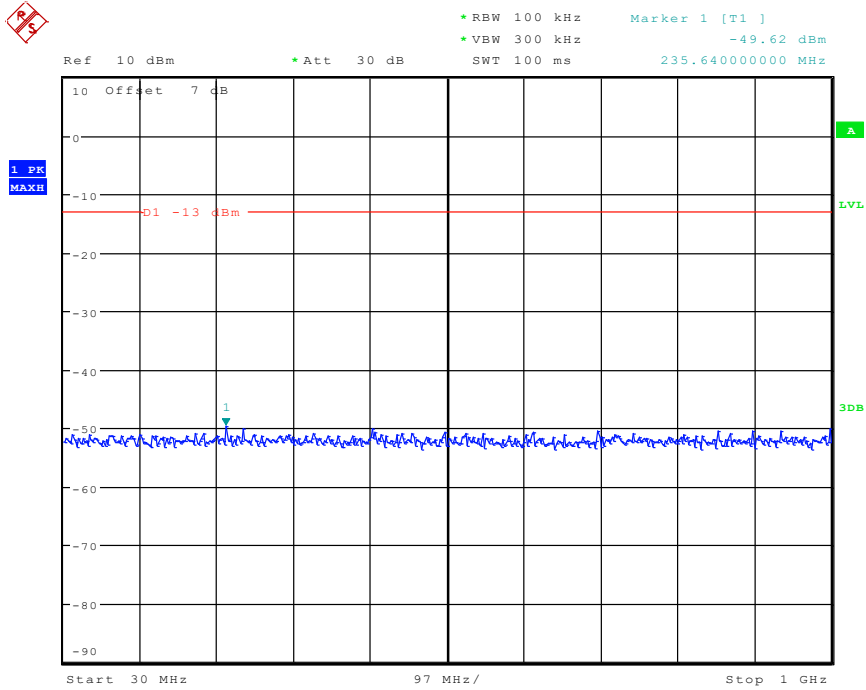

1501 Band 4_15 MHz_High_QPSK_RB6#0_1(30MHz-1GHz)

Date: 3.JUN.2024 15:24:02

1502 Band 4_15 MHz_High_QPSK_RB6#0_2(1GHz-20GHz)

Date: 3.JUN.2024 15:24:12

1601 Band 4_20 MHz_Low_QPSK_RB6#0_1(30MHz-1GHz)

Date: 3.JUN.2024 15:25:03