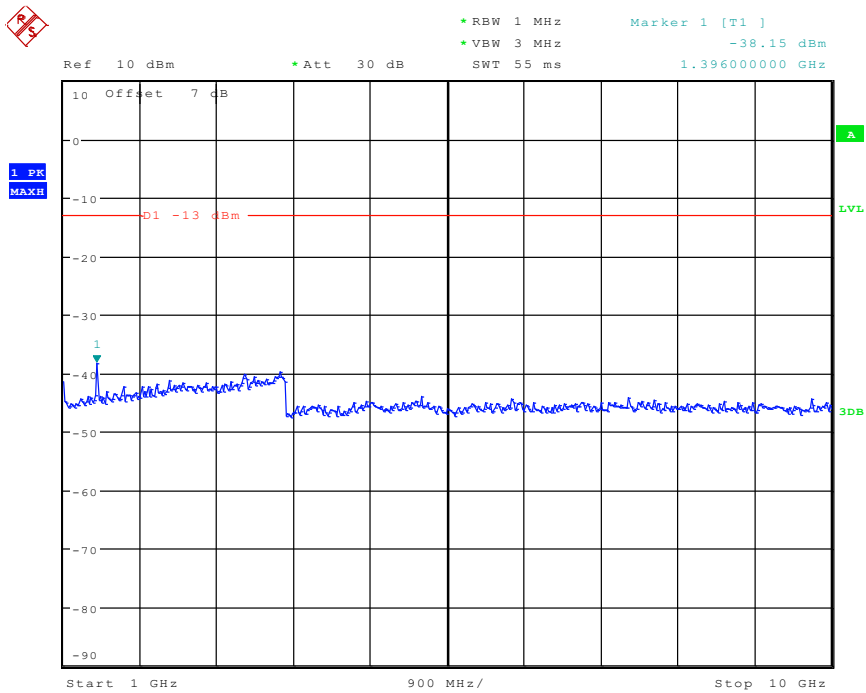

Date: 3.JUN.2024 15:51:56

2802 Band 12_10 MHz_Low_QPSK_RB6#0_2(1GHz-10GHz)

Date: 3.JUN.2024 15:52:06

2901 Band 12_10 MHz_Middle_QPSK_RB6#0_1(30MHz-1GHz)

Date: 3.JUN.2024 15:52:22

2902 Band 12_10 MHz_Middle_QPSK_RB6#0_2(1GHz-10GHz)