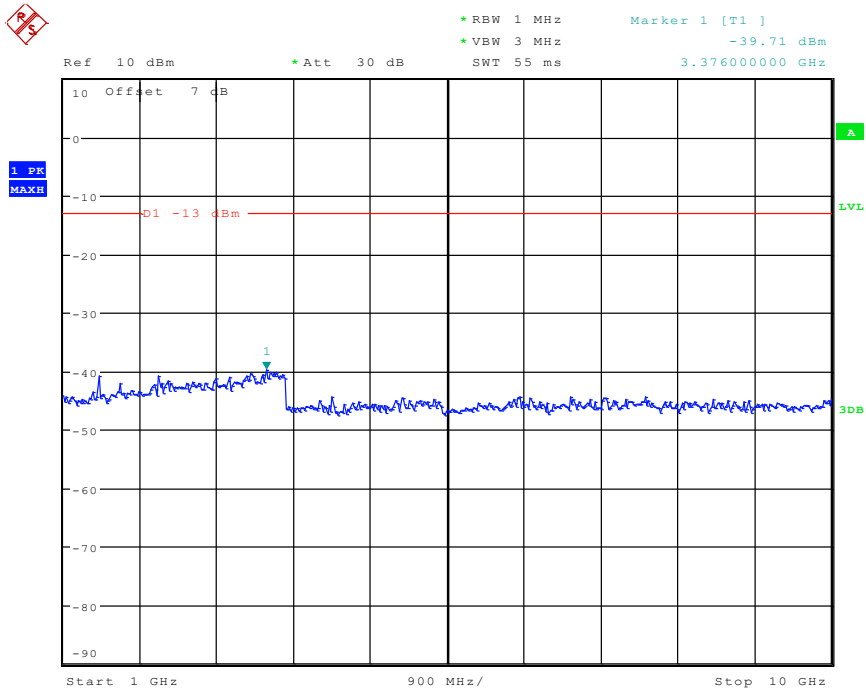

2302 Band 12_3 MHz_Middle_QPSK_RB6#0_2(1GHz-10GHz)

Date: 3.JUN.2024 15:44:07