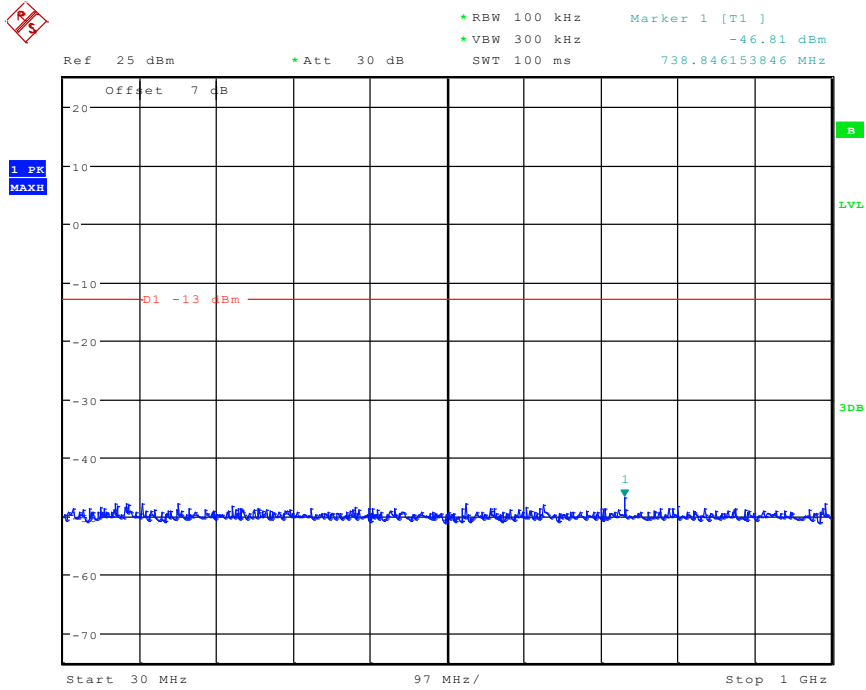

1801 Band 2_20 MHz_High_QPSK(30MHz-1GHz)

Date: 8.JUN.2024 09:38:27