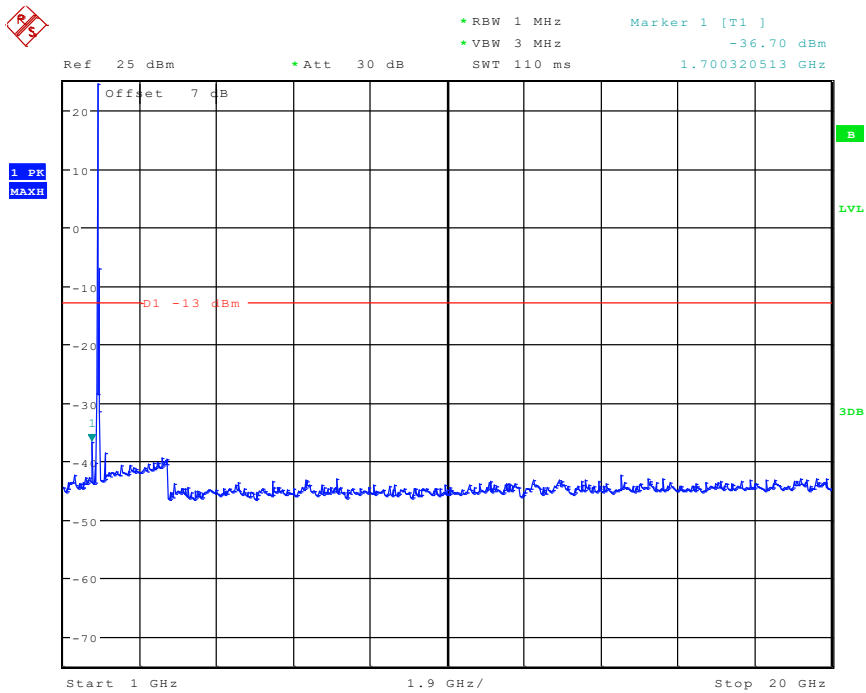

1402 Band 2_15 MHz_Middle_QPSK(1GHz-20GHz))

Date: 8.JUN.2024 09:56:54