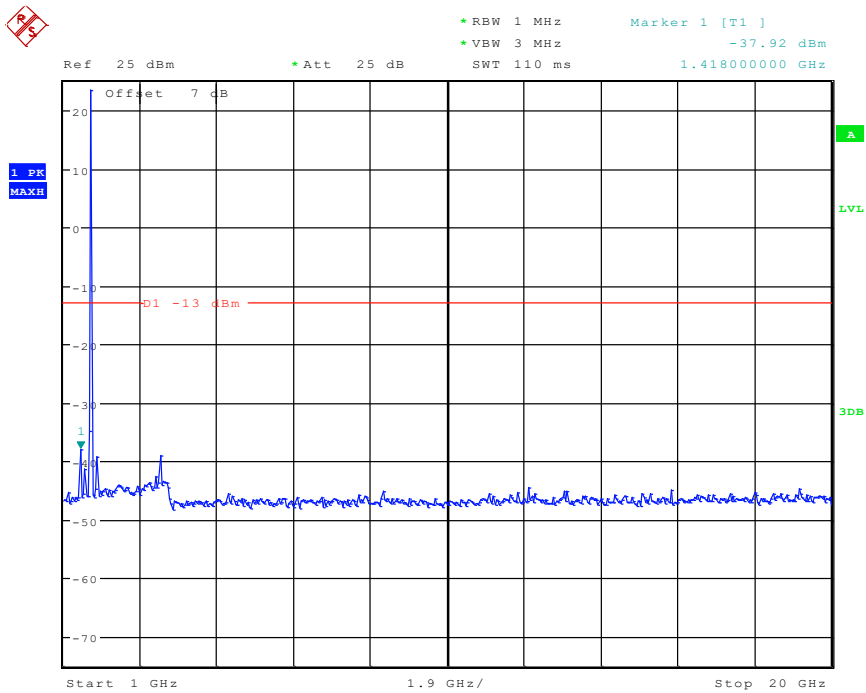

702 Band 4_5 MHz_Low_QPSK_RB6#0_2(1GHz-20GHz)

Date: 3.JUN.2024 15:19:53