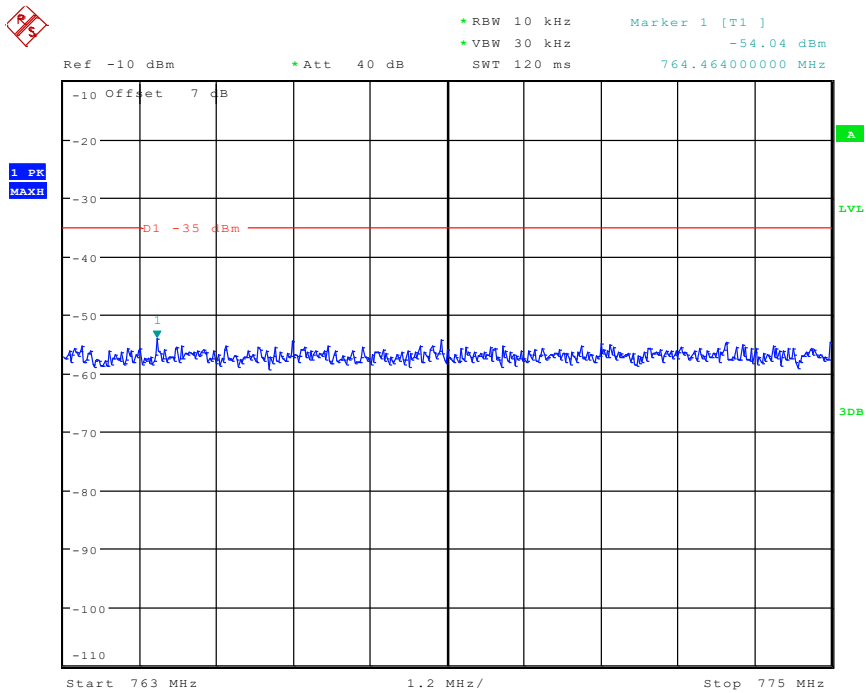

Date: 3.JUN.2024 15:56:12

3401 Band 13_10 MHz_Middle_QPSK_RB6#0_1(30MHz-1GHz)

Date: 3.JUN.2024 15:57:06

3402 Band 13_10 MHz_Middle_QPSK_RB6#0_2(1GHz-10GHz)

Date: 3.JUN.2024 15:57:16

3403 Band 13_10 MHz_Middle_QPSK_RB6#0_3(763MHz-775MHz)