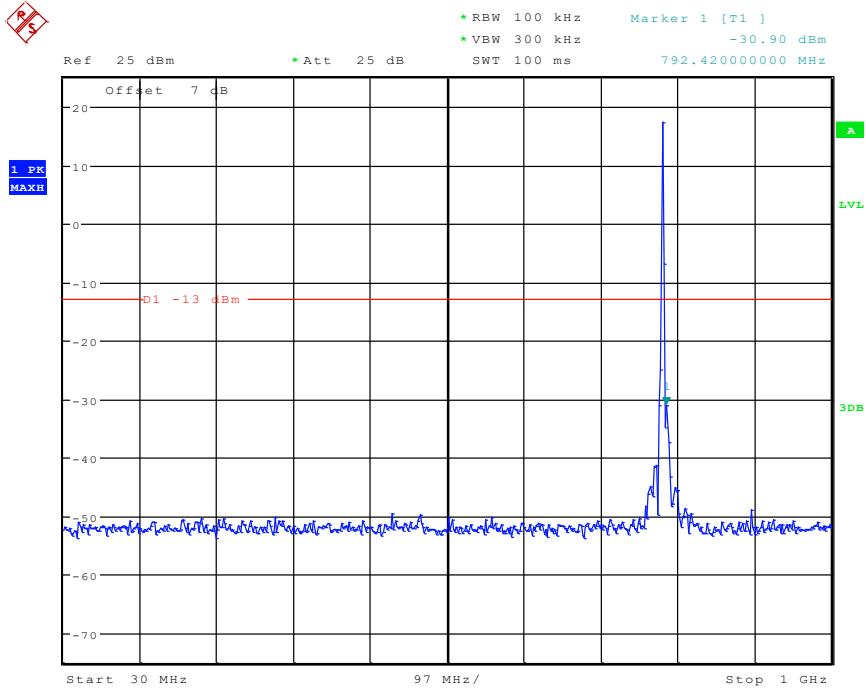

3301 Band 13_5 MHz_High_QPSK_RB6#0_1(30MHz-1GHz)

Date: 3.JUN.2024 15:55:23