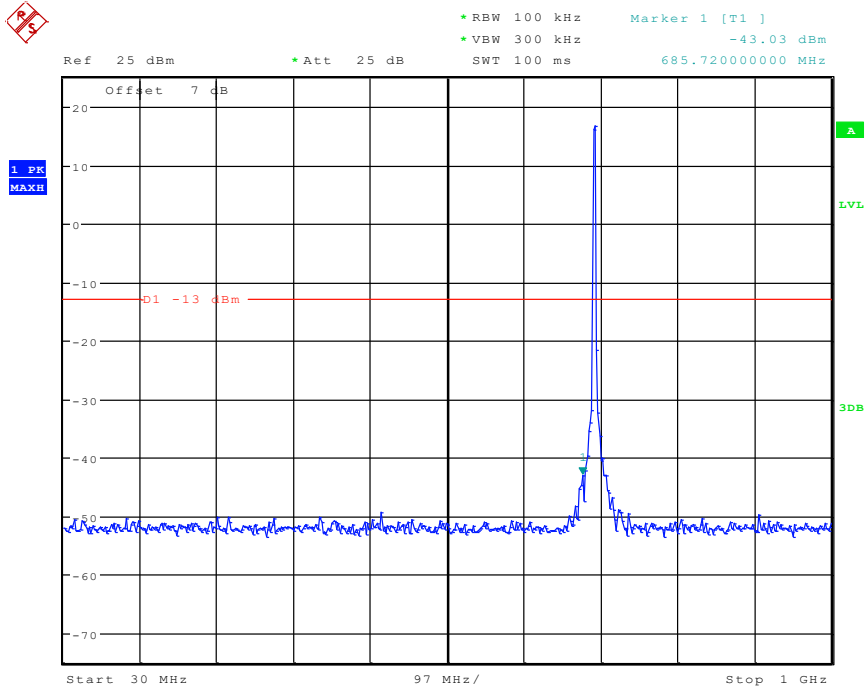

1901 Band 12_1.4 MHz_Low_QPSK_RB6#0_1(30MHz-1GHz)

Date: 3.JUN.2024 15:35:51