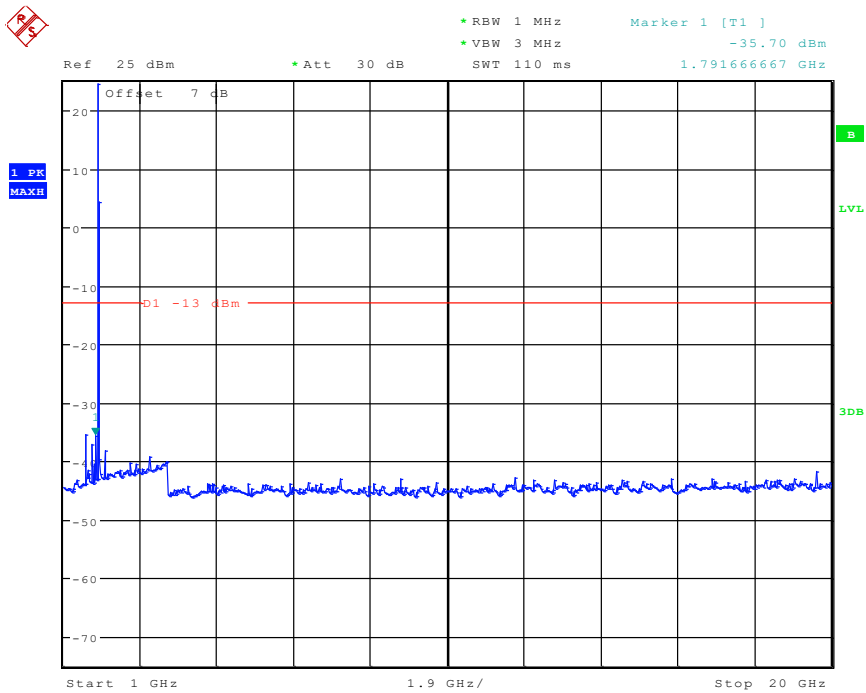

802 Band 2_5 MHz_Middle_QPSK(1GHz-20GHz)

Date: 8.JUN.2024 09:55:41