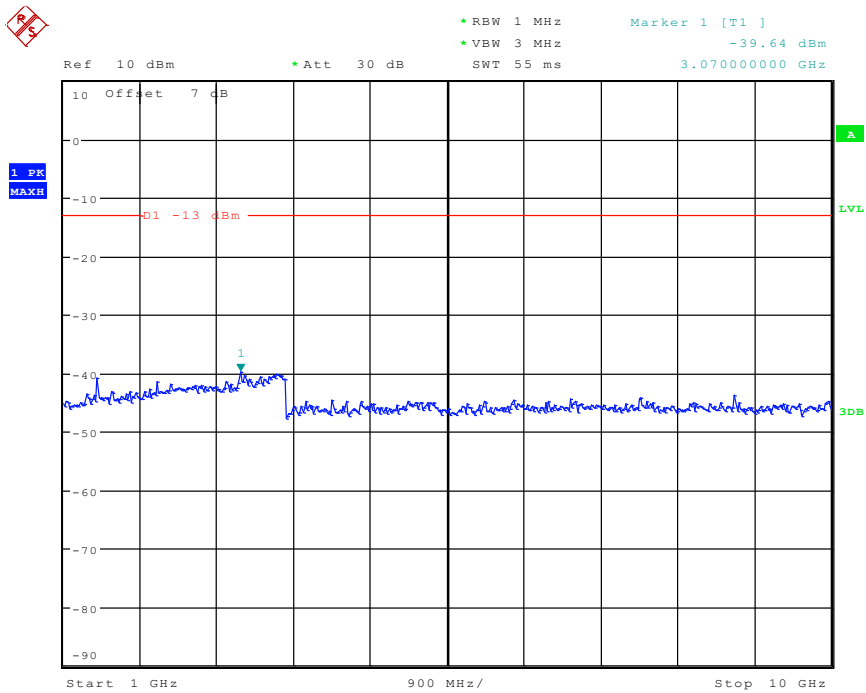

Date: 3.JUN.2024 15:36:46

2102 Band 12_1.4 MHz_High_QPSK_RB6#0_2(1GHz-10GHz)

Date: 3.JUN.2024 15:36:56

2201 Band 12_3 MHz_Low_QPSK_RB6#0_1(30MHz-1GHz)

Date: 3.JUN.2024 15:43:30

2202 Band 12_3 MHz_Low_QPSK_RB6#0_2(1GHz-10GHz)