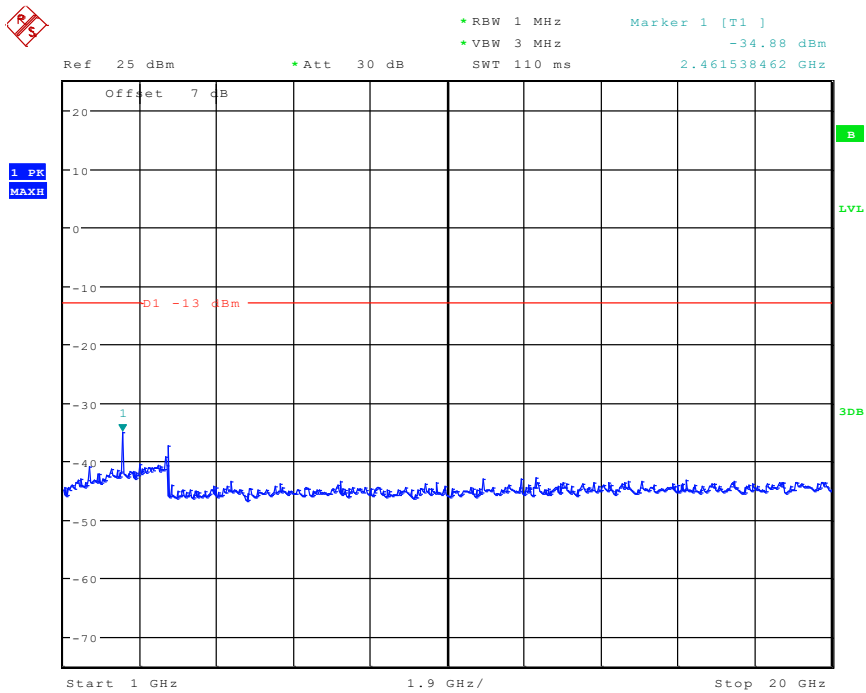

2701 Band 5_5 MHz_High_QPSK(30MHz-1GHz)

Date: 8.JUN.2024 10:23:17

2702 Band 5_5 MHz_High_QPSK(1GHz-20GHz)

Date: 8.JUN.2024 10:08:10

2801 Band 5_10 MHz_Low_QPSK(30MHz-1GHz)

Date: 8.JUN.2024 10:18:25

2802 Band 5_10 MHz_Low_QPSK(1GHz-20GHz)