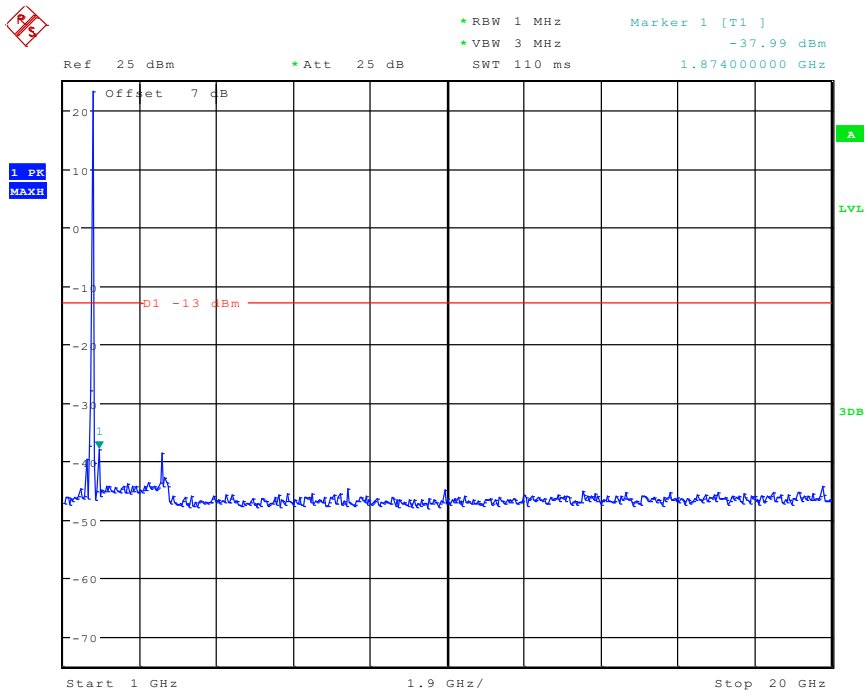

1602 Band 4_20 MHz_Low_QPSK_RB6#0_2(1GHz-20GHz)

Date: 3.JUN.2024 15:25:13

1701 Band 4_20 MHz_Middle_QPSK_RB6#0_1(30MHz-1GHz)

Date: 3.JUN.2024 15:25:26

1702 Band 4_20 MHz_Middle_QPSK_RB6#0_2(1GHz-20GHz)

Date: 3.JUN.2024 15:25:36