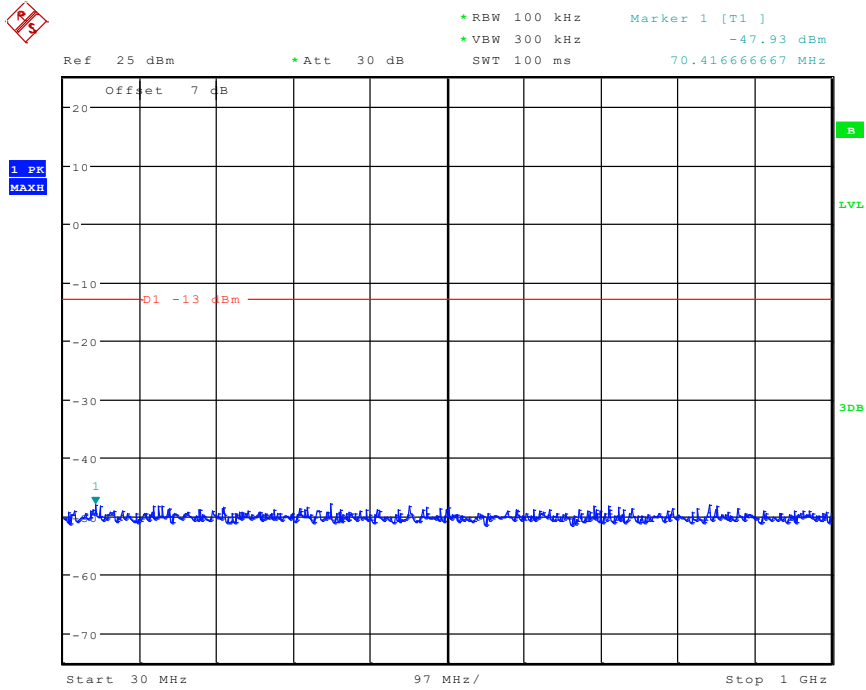

901 Band 2_5 MHz_High_QPSK(30MHz-1GHz)

Date: 8.JUN.2024 09:34:12