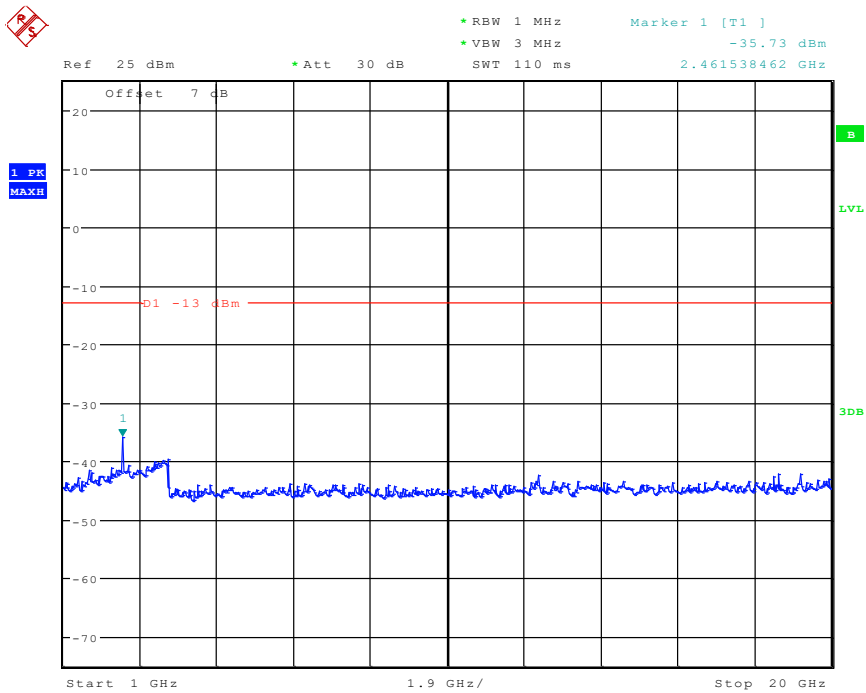

2702 Band 5_5 MHz_High_QPSK(1GHz-20GHz)

Date: 8.JUN.2024 10:08:10