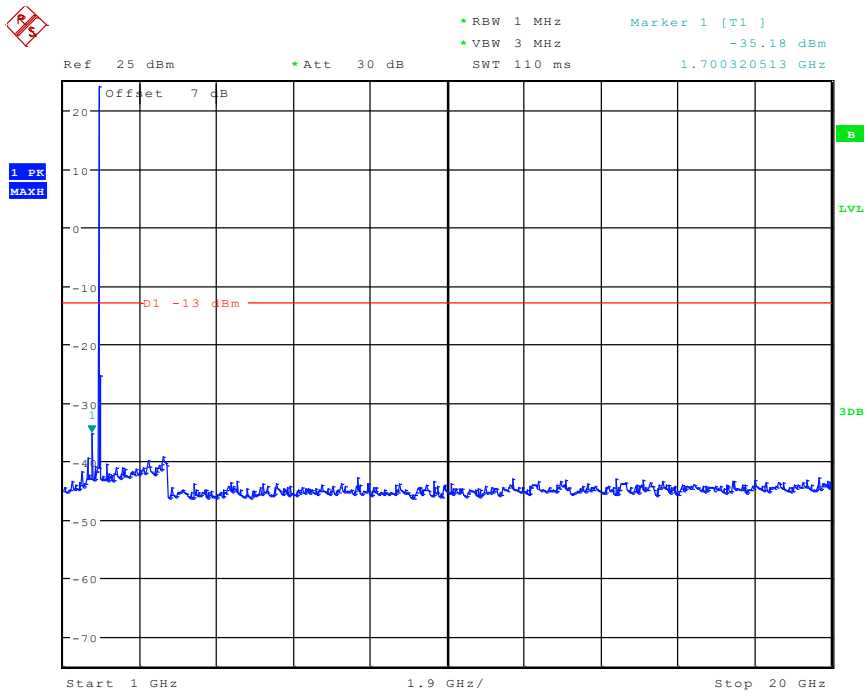

602 Band 2_3 MHz_High_QPSK(1GHz-20GHz)

Date: 8.JUN.2024 09:58:32