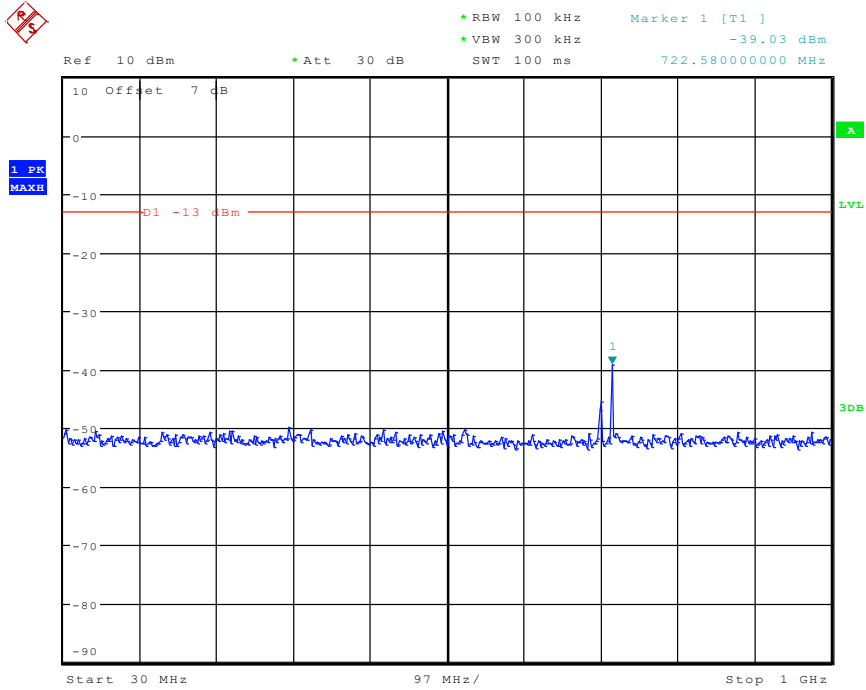

1201 Band 4_10 MHz_High_QPSK_RB6#0_1(30MHz-1GHz)

Date: 3.JUN.2024 15:22:12