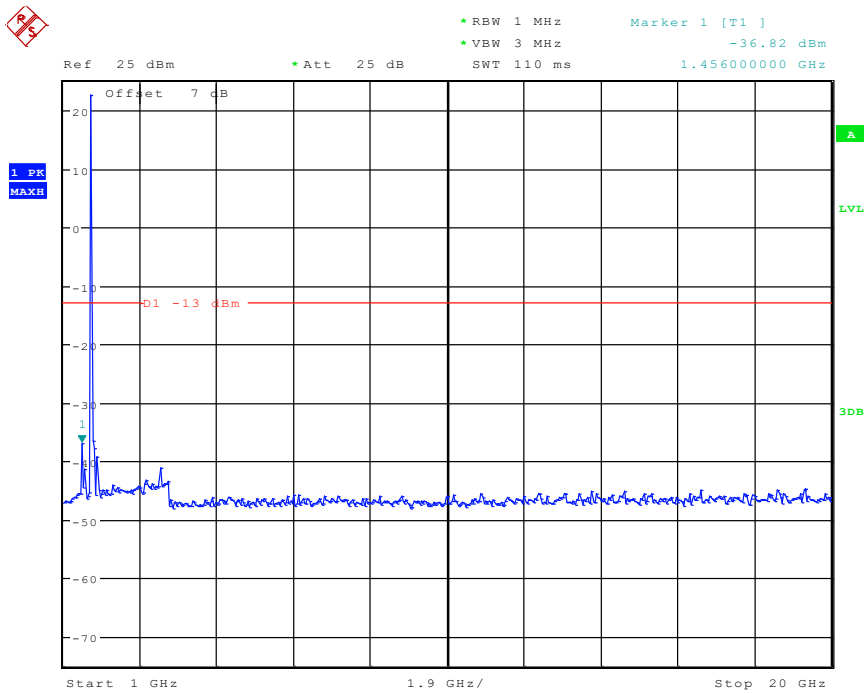

902 Band 4_5 MHz_High_QPSK_RB6#0_2(1GHz-20GHz)

Date: 3.JUN.2024 15:20:43

1001 Band 4_10 MHz_Low_QPSK_RB6#0_1(30MHz-1GHz)

Date: 3.JUN.2024 15:21:26

1002 Band 4_10 MHz_Low_QPSK_RB6#0_2(1GHz-20GHz)

Date: 3.JUN.2024 15:21:36