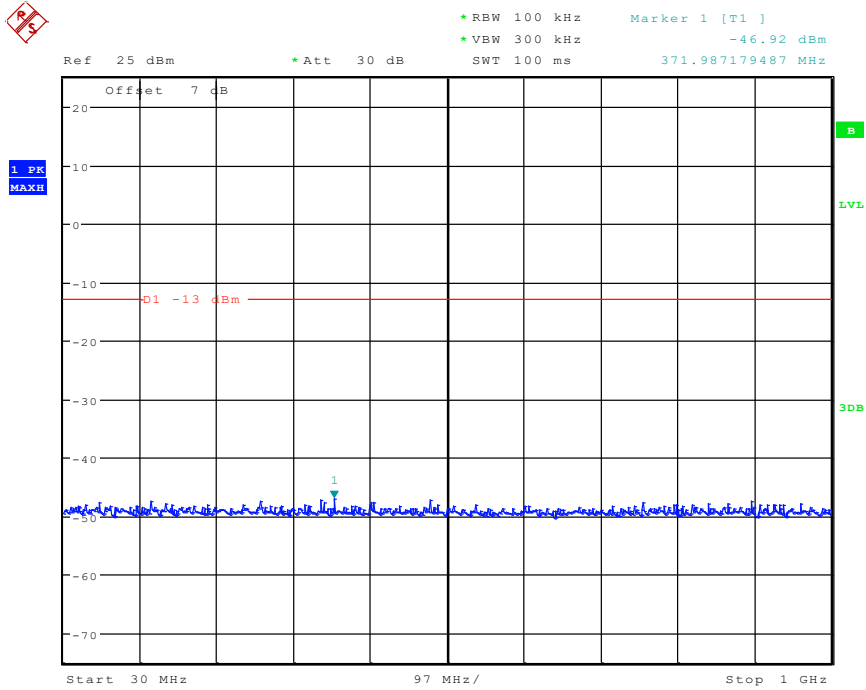

1301 Band 2_15 MHz_Low_QPSK(30MHz-1GHz)

Date: 8.JUN.2024 09:35:45