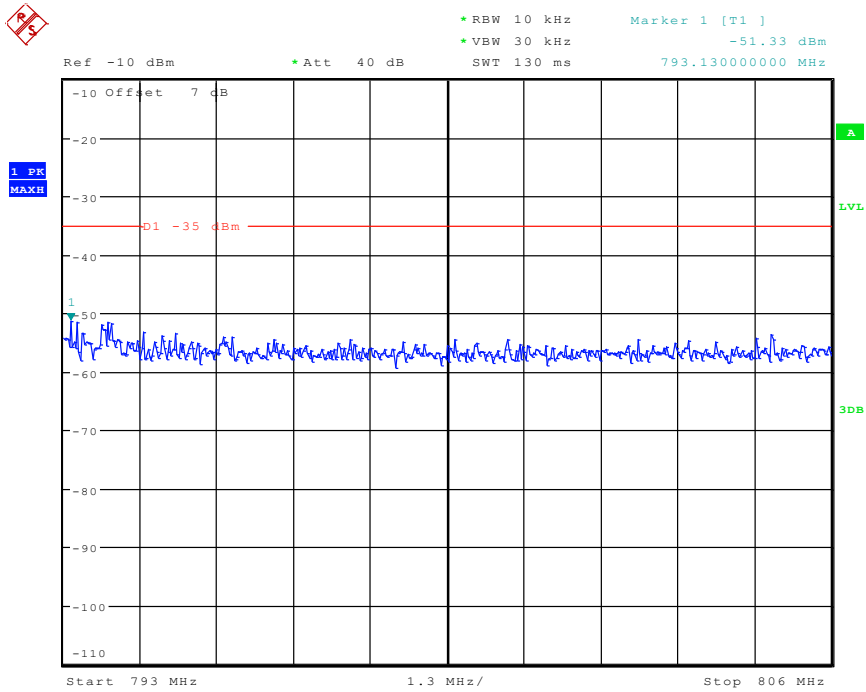

3404 Band 13_10 MHz_Middle_QPSK_RB6#0_4(793MHz-806MHz)

Date: 3.JUN.2024 15:57:45