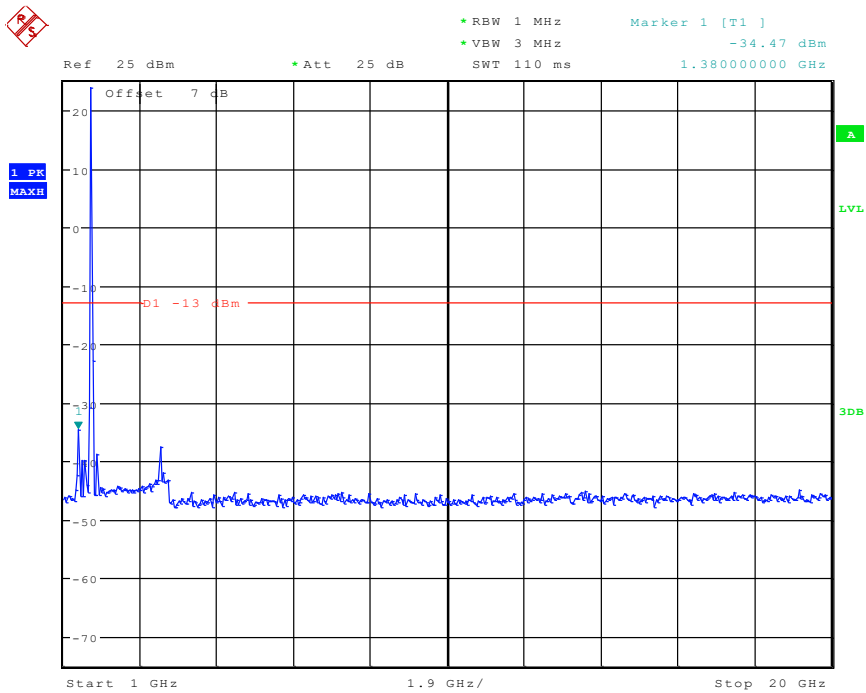

1302 Band 4_15 MHz_Low_QPSK_RB6#0_2(1GHz-20GHz)

Date: 3.JUN.2024 15:23:22