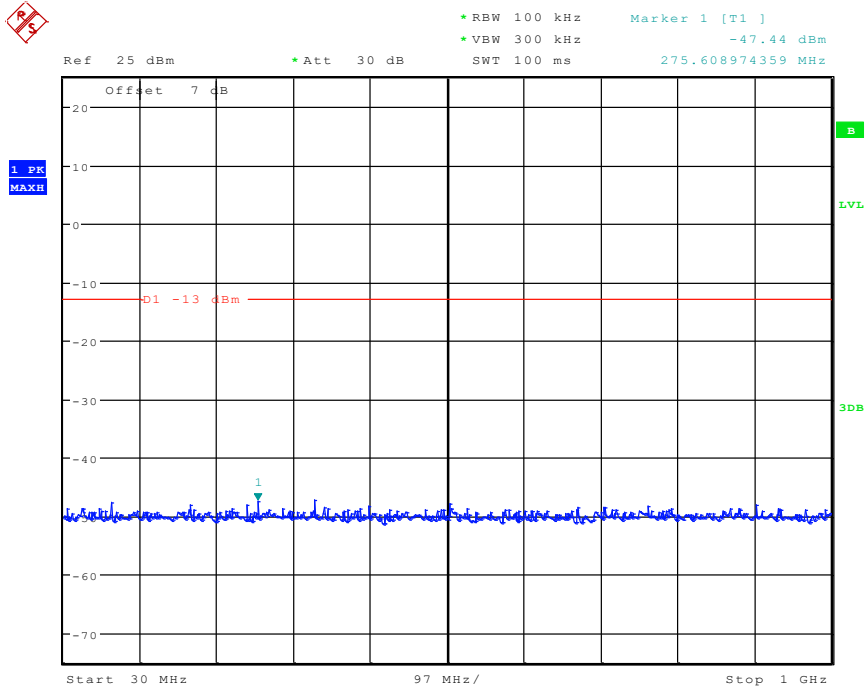

602 Band 2_3 MHz_High_QPSK(1GHz-20GHz)

Date: 8.JUN.2024 09:58:32

701 Band 2_5 MHz_Low_QPSK(30MHz-1GHz)

Date: 8.JUN.2024 09:33:27

702 Band 2_5 MHz_Low_QPSK(1GHz-20GHz)

Date: 8.JUN.2024 10:00:00

801 Band 2_5 MHz_Middle_QPSK(30MHz-1GHz)