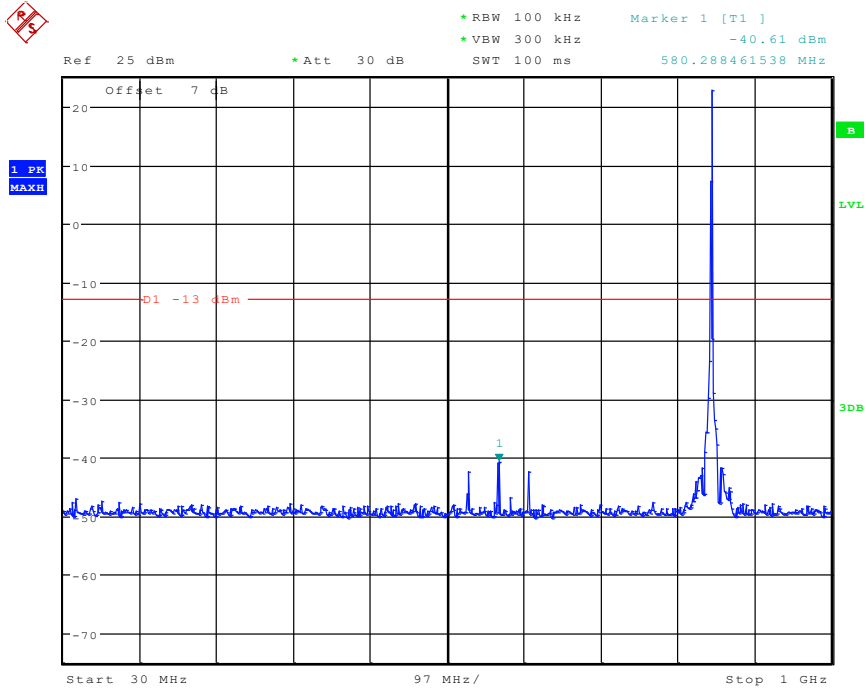

2701 Band 5_5 MHz_High_QPSK(30MHz-1GHz)

Date: 8.JUN.2024 10:23:17