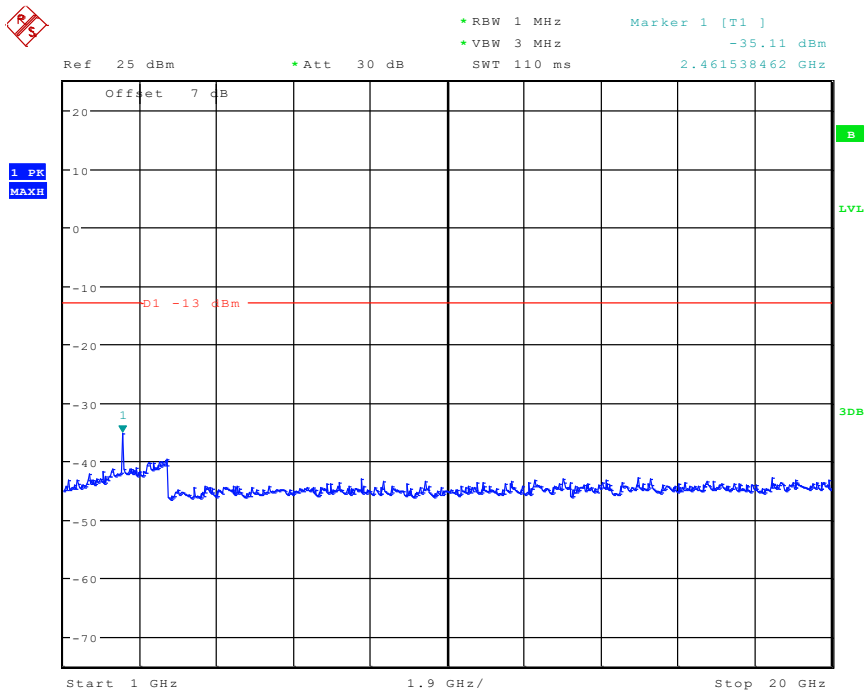

2202 Band 5_3 MHz_Low_QPSK(1GHz-20GHz)

Date: 8.JUN.2024 10:07:02

2301 Band 5_3 MHz_Middle_QPSK(30MHz-1GHz)

Date: 8.JUN.2024 10:19:54

2302 Band 5_3 MHz_Middle_QPSK(1GHz-20GHz)

Date: 8.JUN.2024 10:10:53

2401 Band 5_3 MHz_High_QPSK(30MHz-1GHz)