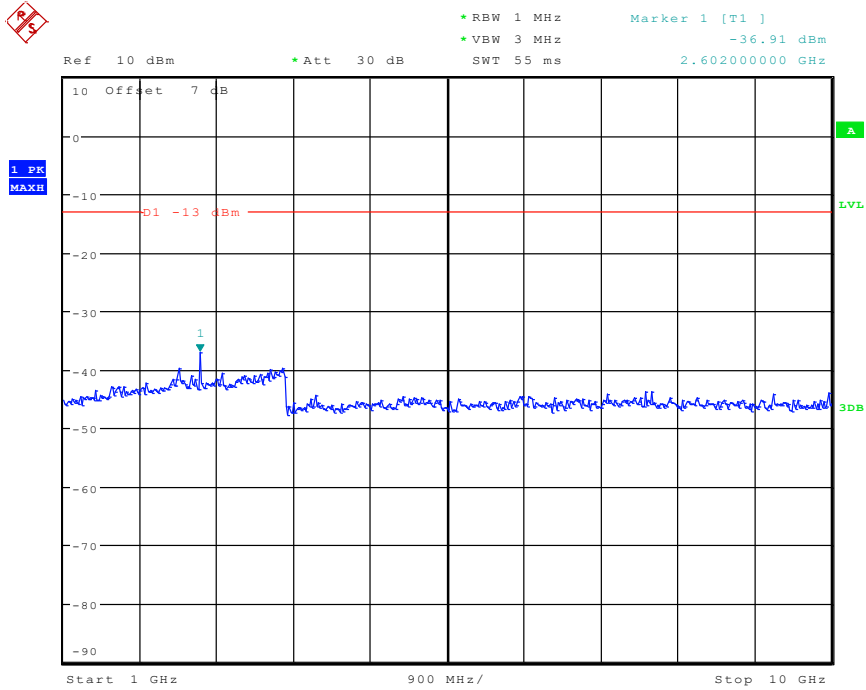

3402 Band 13_10 MHz_Middle_QPSK_RB6#0_2(1GHz-10GHz)

Date: 3.JUN.2024 15:57:16