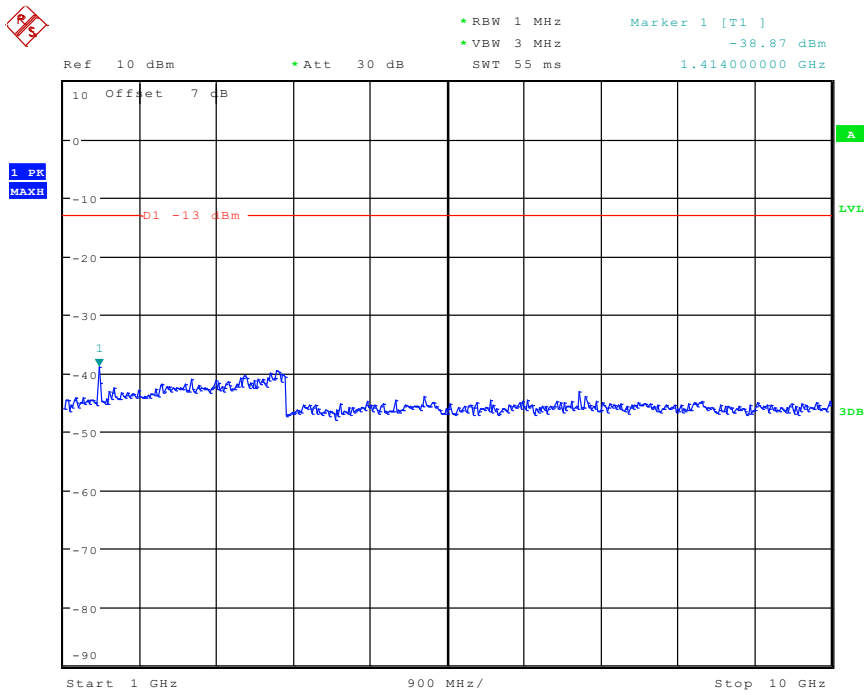

Date: 3.JUN.2024 15:44:23

2402 Band 12_3 MHz_High_QPSK_RB6#0_2(1GHz-10GHz)

Date: 3.JUN.2024 15:44:33

2501 Band 12_5 MHz_Low_QPSK_RB6#0_1(30MHz-1GHz)

Date: 3.JUN.2024 15:47:42

2502 Band 12_5 MHz_Low_QPSK_RB6#0_2(1GHz-10GHz)

Date: 3.JUN.2024 15:47:52

2701 Band 12_5 MHz_High_QPSK_RB6#0_1(30MHz-1GHz)

Date: 3.JUN.2024 15:48:32

2702 Band 12_5 MHz_High_QPSK_RB6#0_2(1GHz-10GHz)

Date: 3.JUN.2024 15:48:42

2801 Band 12_10 MHz_Low_QPSK_RB6#0_1(30MHz-1GHz)