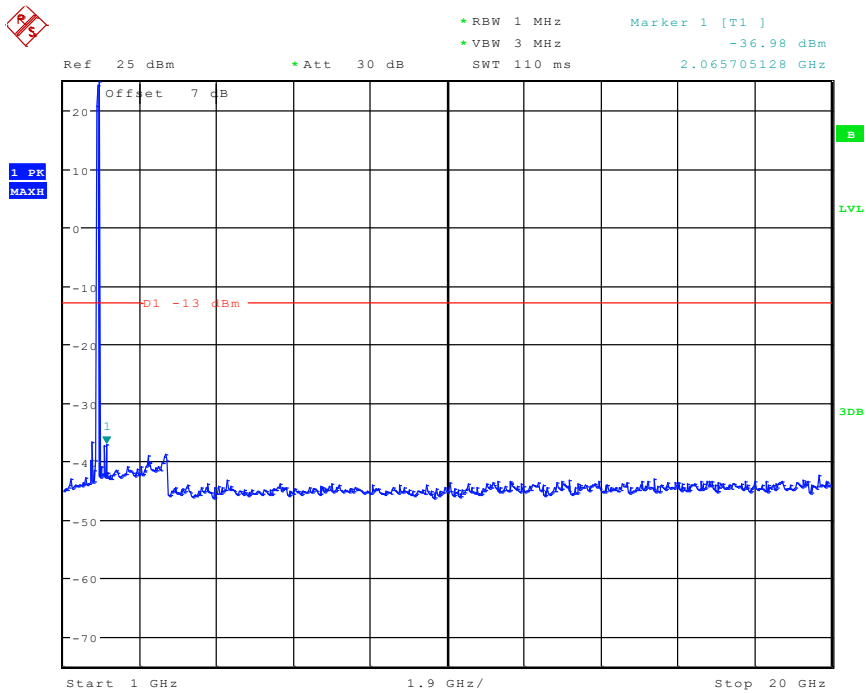

Date: 8.JUN.2024 09:38:03

1702 Band 2_20 MHz_Middle_QPSK(1GHz-20GHz)

Date: 8.JUN.2024 09:57:25

1801 Band 2_20 MHz_High_QPSK(30MHz-1GHz)

Date: 8.JUN.2024 09:38:27

1802 Band 2_20 MHz_High_QPSK(1GHz-20GHz)

Date: 8.JUN.2024 10:04:55