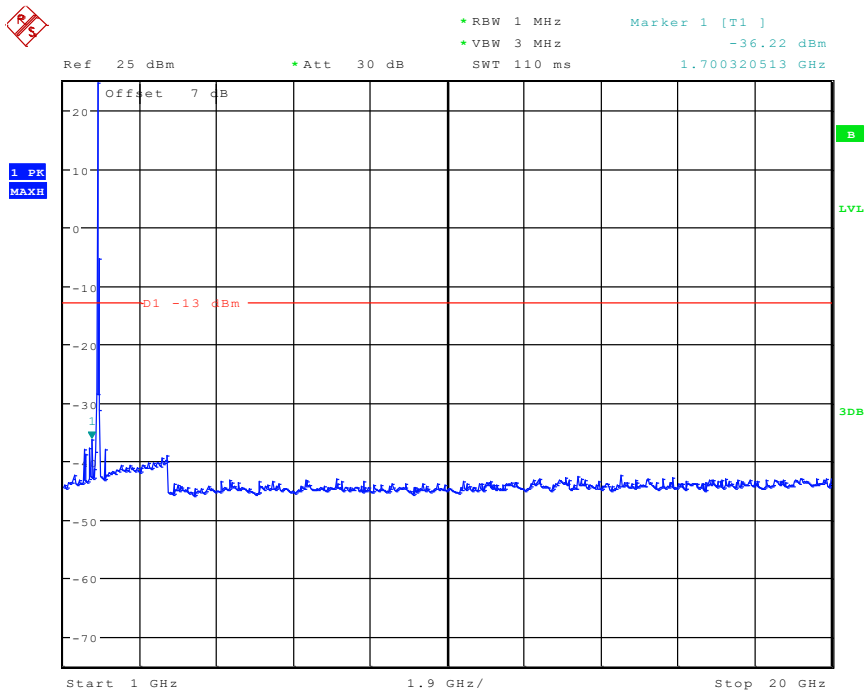

1702 Band 2_20 MHz_Middle_QPSK(1GHz-20GHz)

Date: 8.JUN.2024 09:57:25