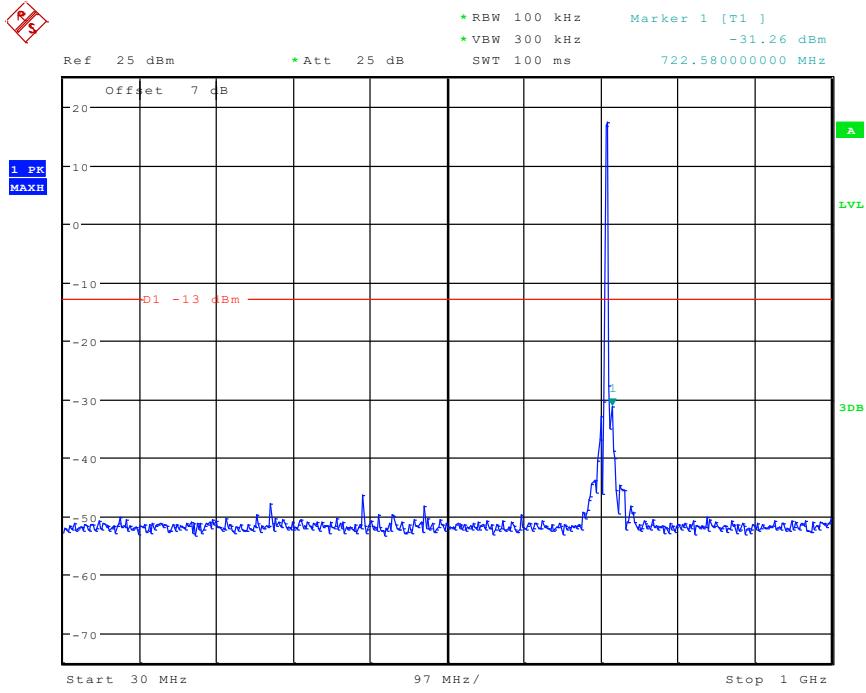

2701 Band 12_5 MHz_High_QPSK_RB6#0_1(30MHz-1GHz)

Date: 3.JUN.2024 15:48:32