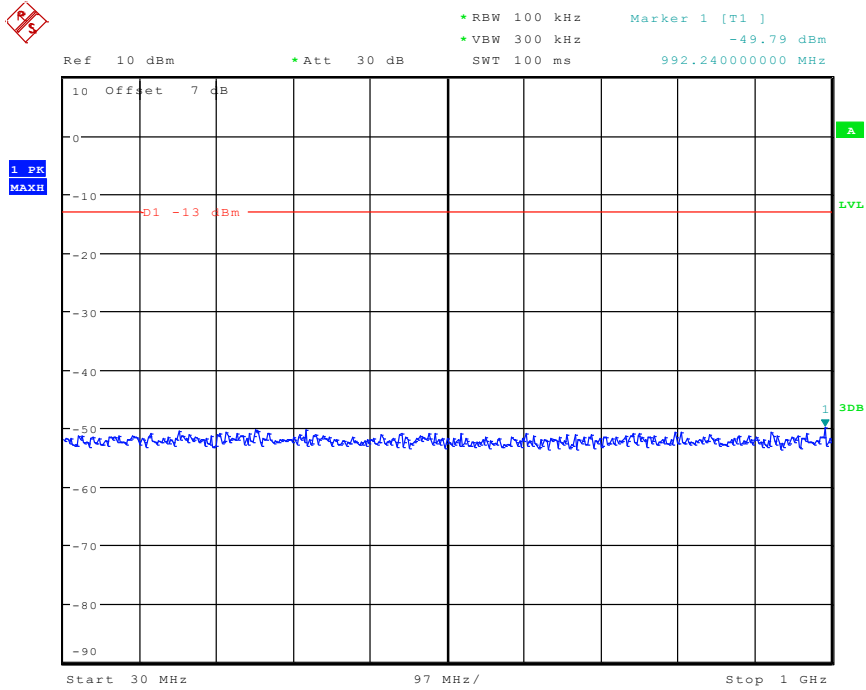

401 Band 4_3 MHz_Low_QPSK_RB6#0_1(30MHz-1GHz)

Date: 3.JUN.2024 15:16:50