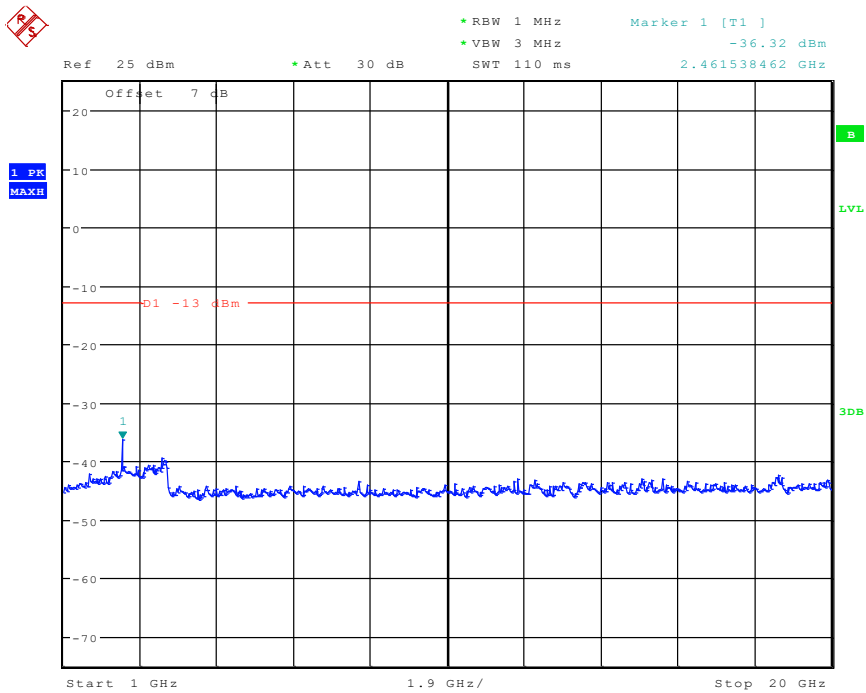

2102 Band 5_1.4 MHz_High_QPSK(1GHz-20GHz)

Date: 8.JUN.2024 10:10:13