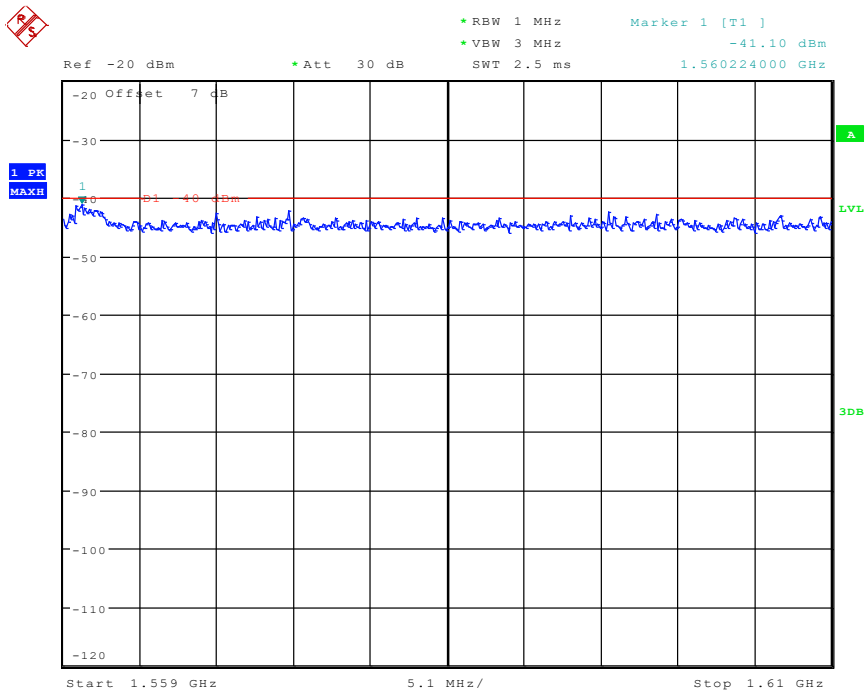

3205 Band 13_5 MHz_Middle_QPSK_RB6#0_5(1.5590GHz-1.61GHz)

Date: 3.JUN.2024 15:55:10