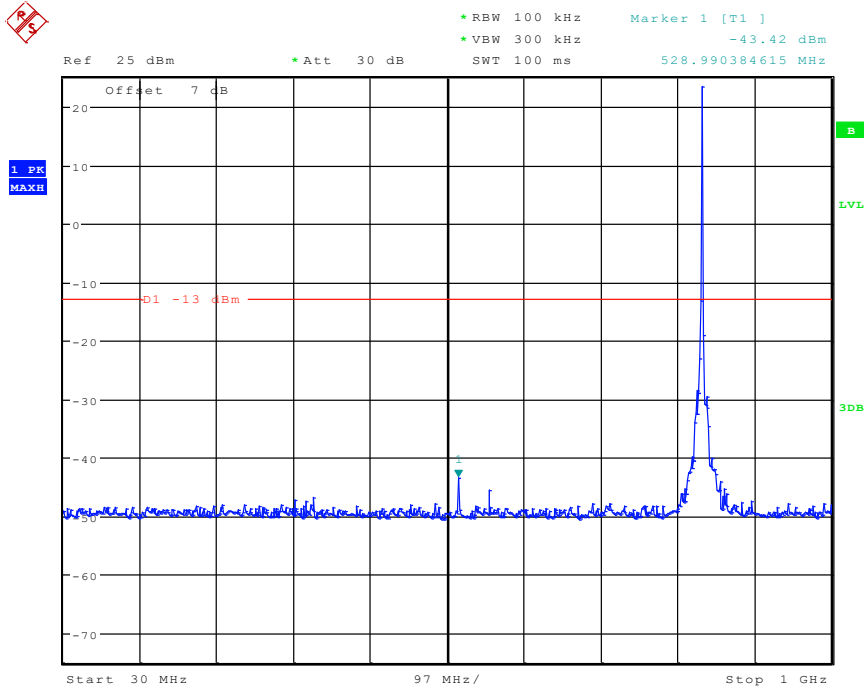

1901 Band 5_1.4 MHz_Low_QPSK(30MHz-1GHz)

Date: 8.JUN.2024 10:16:54

1902 Band 5_1.4 MHz_Low_QPSK(1GHz-20GHz)

Date: 8.JUN.2024 10:06:21

2001 Band 5_1.4 MHz_Middle_QPSK(30MHz-1GHz)

Date: 8.JUN.2024 10:19:07

2002 Band 5_1.4 MHz_Middle_QPSK(1GHz-20GHz)