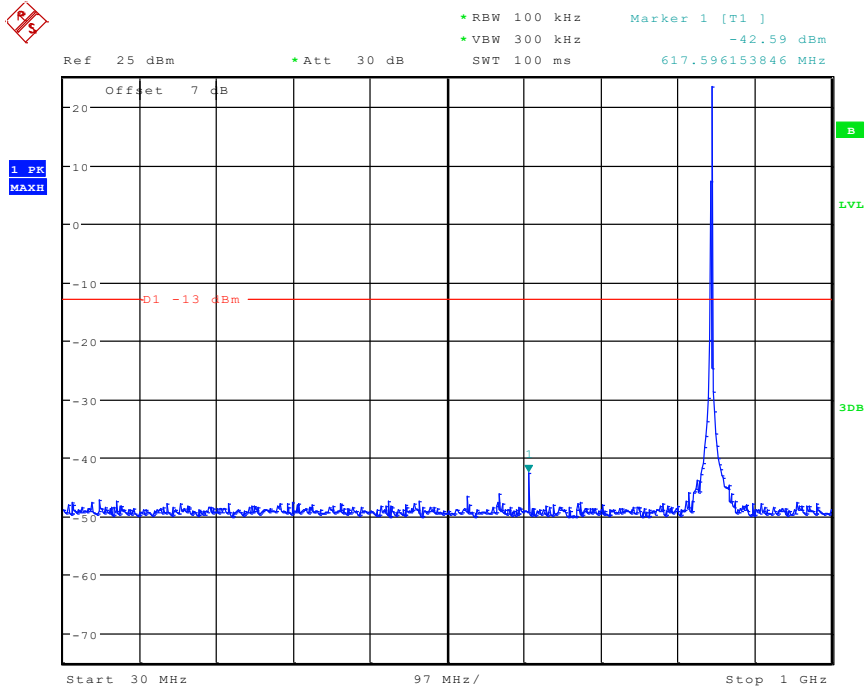

Date: 8.JUN.2024 10:12:29

2901 Band 5_10 MHz_Middle_QPSK(30MHz-1GHz)

Date: 8.JUN.2024 10:20:53

2902 Band 5_10 MHz_Middle_QPSK(1GHz-20GHz)

Date: 8.JUN.2024 10:12:57

3001 Band 5_10 MHz_High_QPSK(30MHz-1GHz)

Date: 8.JUN.2024 10:24:20