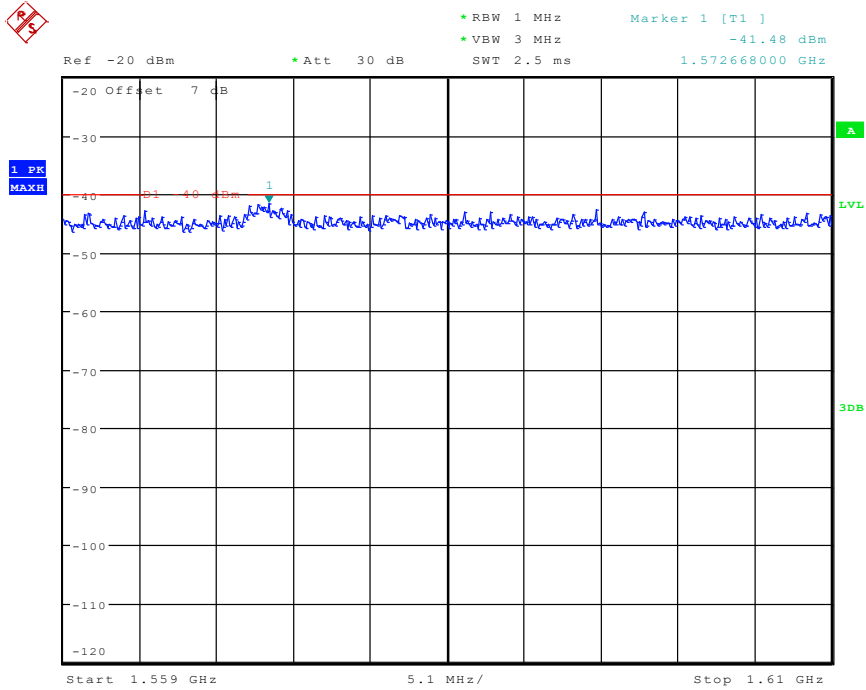

Date: 3.JUN.2024 15:55:33

3303 Band 13_5 MHz_High_QPSK_RB6#0_3(763MHz-775MHz)

Date: 3.JUN.2024 15:55:46

3304 Band 13_5 MHz_High_QPSK_RB6#0_4(793MHz-806MHz)

Date: 3.JUN.2024 15:56:02

3305 Band 13_5 MHz_High_QPSK_RB6#0_5(1.559GHz-1.61GHz)