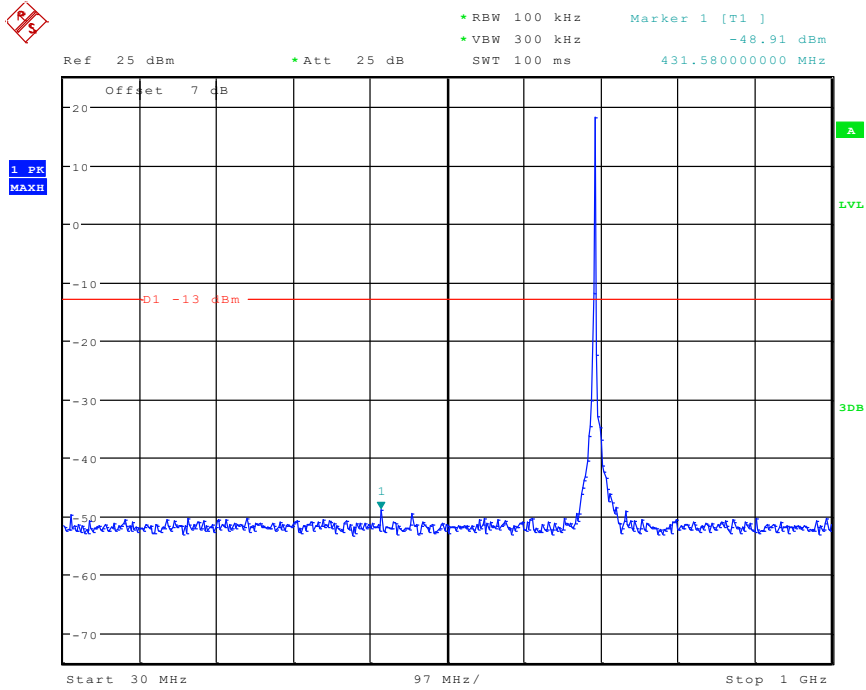

Date: 3.JUN.2024 15:47:52

2701 Band 12_5 MHz_High_QPSK_RB6#0_1(30MHz-1GHz)

Date: 3.JUN.2024 15:48:32

2702 Band 12_5 MHz_High_QPSK_RB6#0_2(1GHz-10GHz)

Date: 3.JUN.2024 15:48:42

2801 Band 12_10 MHz_Low_QPSK_RB6#0_1(30MHz-1GHz)