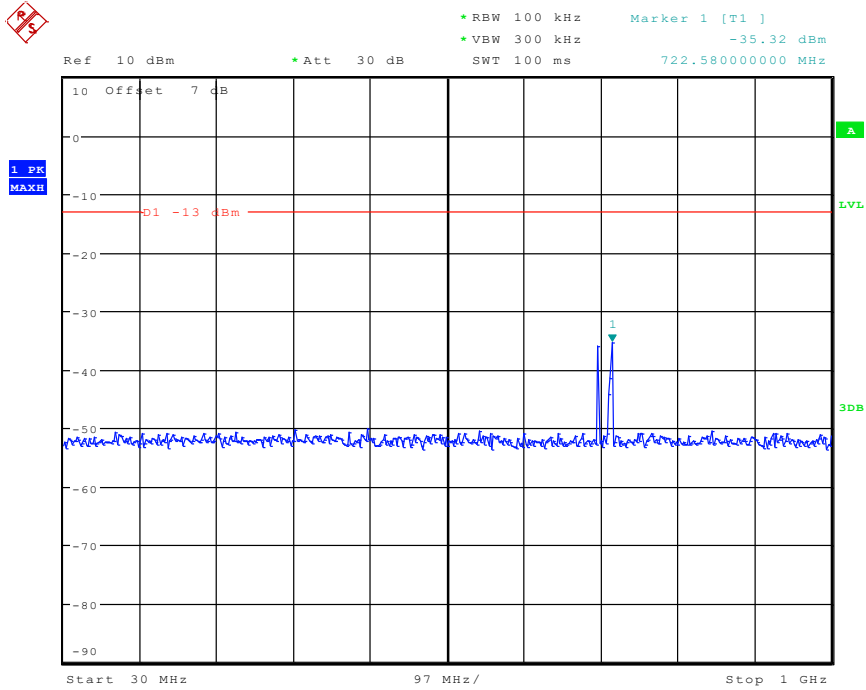

1001 Band 4_10 MHz_Low_QPSK_RB6#0_1(30MHz-1GHz)

Date: 3.JUN.2024 15:21:26