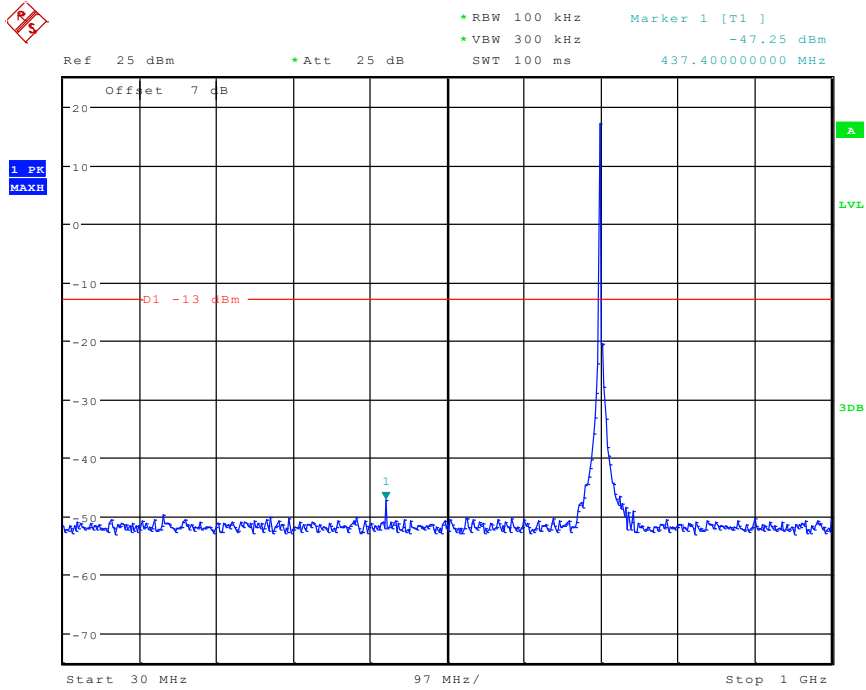

2301 Band 12_3 MHz_Middle_QPSK_RB6#0_1(30MHz-1GHz)

Date: 3.JUN.2024 15:43:57