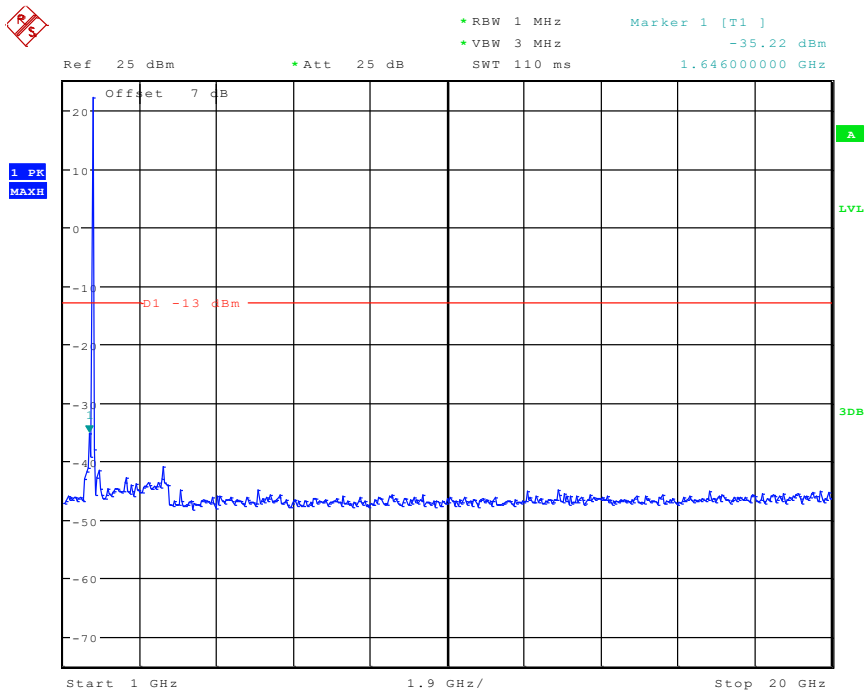

202 Band 4_1.4 MHz_Middle_QPSK_RB6#0_2(1GHz-20GHz)

Date: 3.JUN.2024 15:15:41