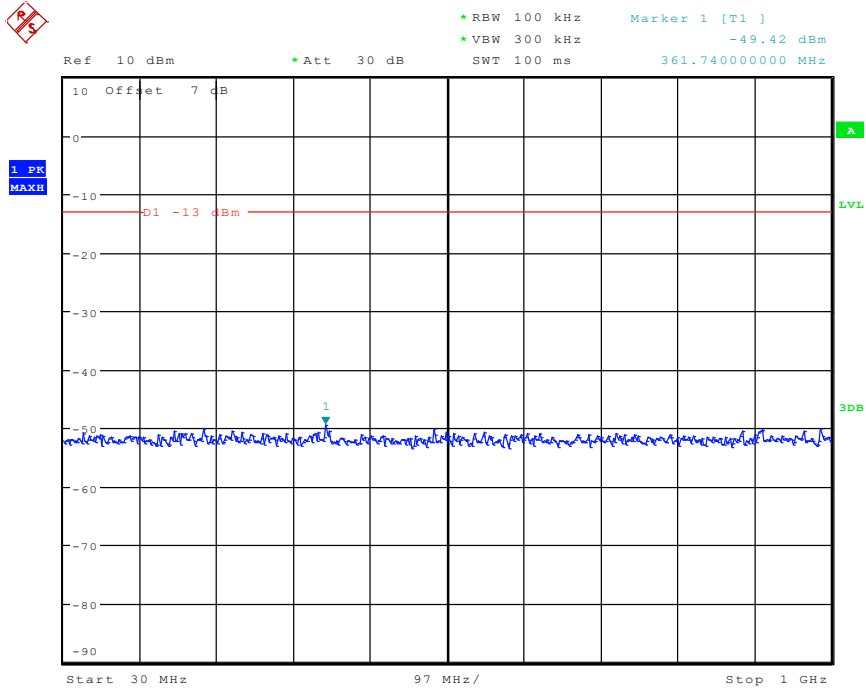

1401 Band 4_15 MHz_Middle_QPSK_RB6#0_1(30MHz-1GHz)

Date: 3.JUN.2024 15:23:38