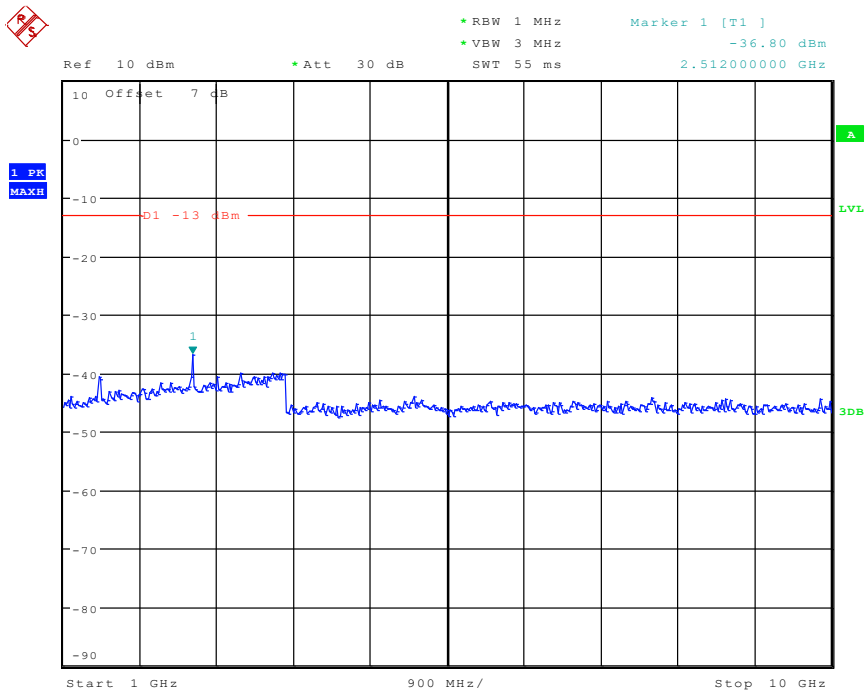

2102 Band 12_1.4 MHz_High_QPSK_RB6#0_2(1GHz-10GHz)

Date: 3.JUN.2024 15:36:56