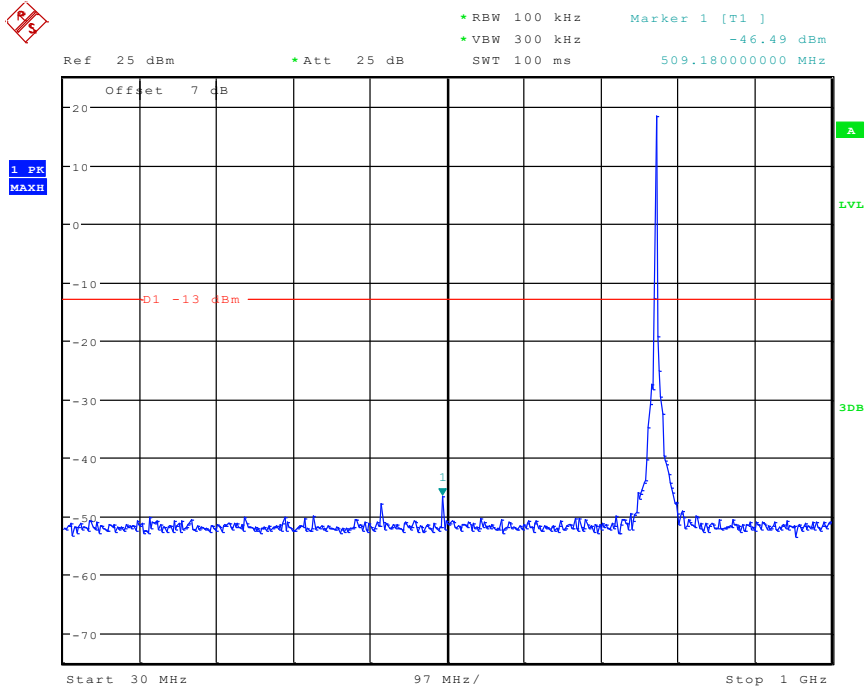

3101 Band 13_5 MHz_Low_QPSK_RB6#0_1(30MHz-1GHz)

Date: 3.JUN.2024 15:53:15