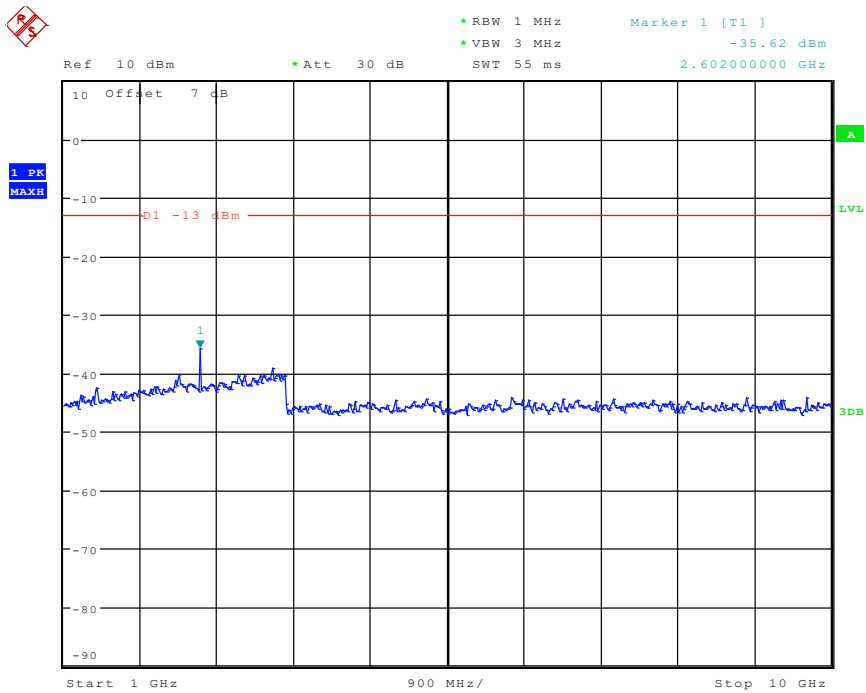

3002 Band 5_10 MHz_High_QPSK(1GHz-20GHz)

Date: 8.JUN.2024 10:13:21

1901 Band 12_1.4 MHz_Low_QPSK_RB6#0_1(30MHz-1GHz)

Date: 3.JUN.2024 15:35:51

1902 Band 12_1.4 MHz_Low_QPSK_RB6#0_2(1GHz-10GHz)

Date: 3.JUN.2024 15:36:04