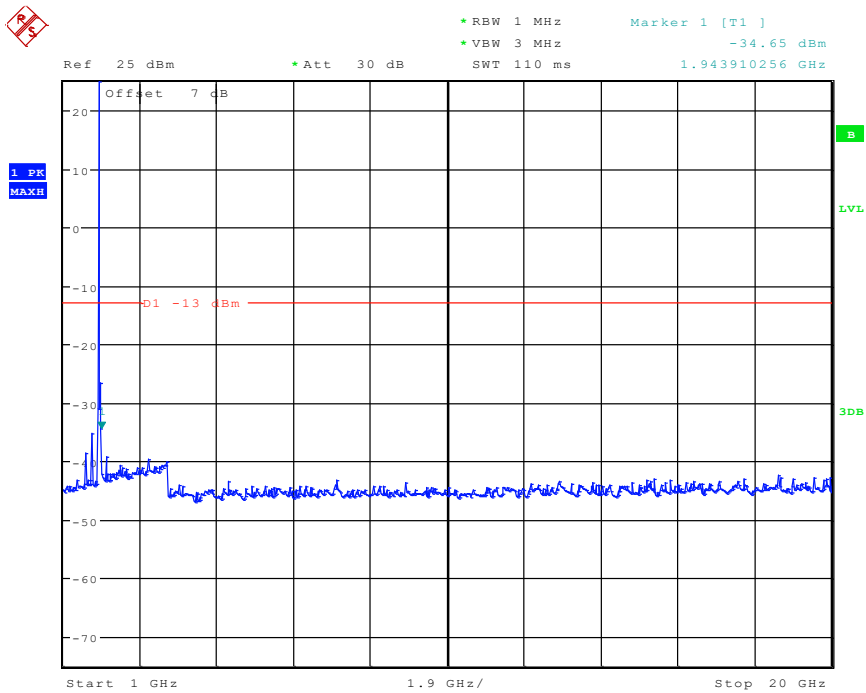

Date: 8.JUN.2024 09:33:52

802 Band 2_5 MHz_Middle_QPSK(1GHz-20GHz)

Date: 8.JUN.2024 09:55:41

901 Band 2_5 MHz_High_QPSK(30MHz-1GHz)

Date: 8.JUN.2024 09:34:12

902 Band 2_5 MHz_High_QPSK(1GHz-20GHz)

Date: 8.JUN.2024 10:00:33