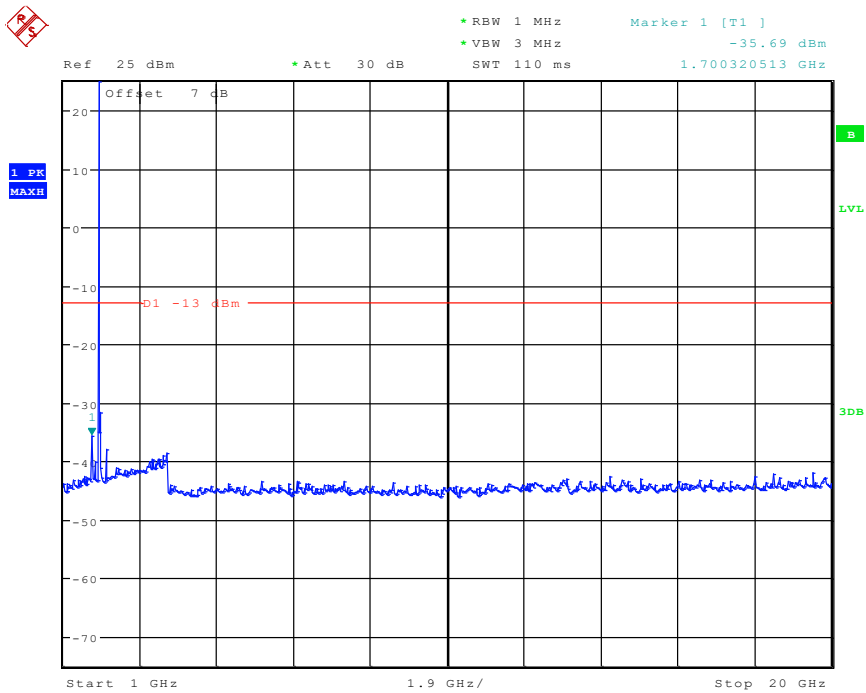

1001 Band 2_10 MHz_Low_QPSK(30MHz-1GHz)

Date: 8.JUN.2024 09:34:35

1002 Band 2_10 MHz_Low_QPSK(1GHz-20GHz)

Date: 8.JUN.2024 10:01:32

1201 Band 2_10 MHz_High_QPSK(30MHz-1GHz)

Date: 8.JUN.2024 09:35:28

1202 Band 2_10 MHz_High_QPSK(1GHz-20GHz)