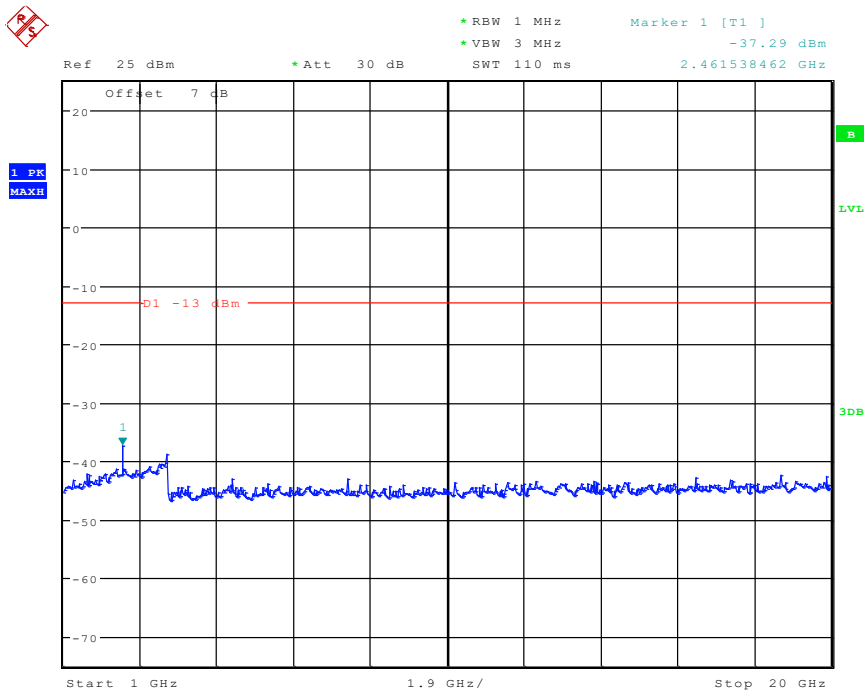

3002 Band 5_10 MHz_High_QPSK(1GHz-20GHz)

Date: 8.JUN.2024 10:13:21