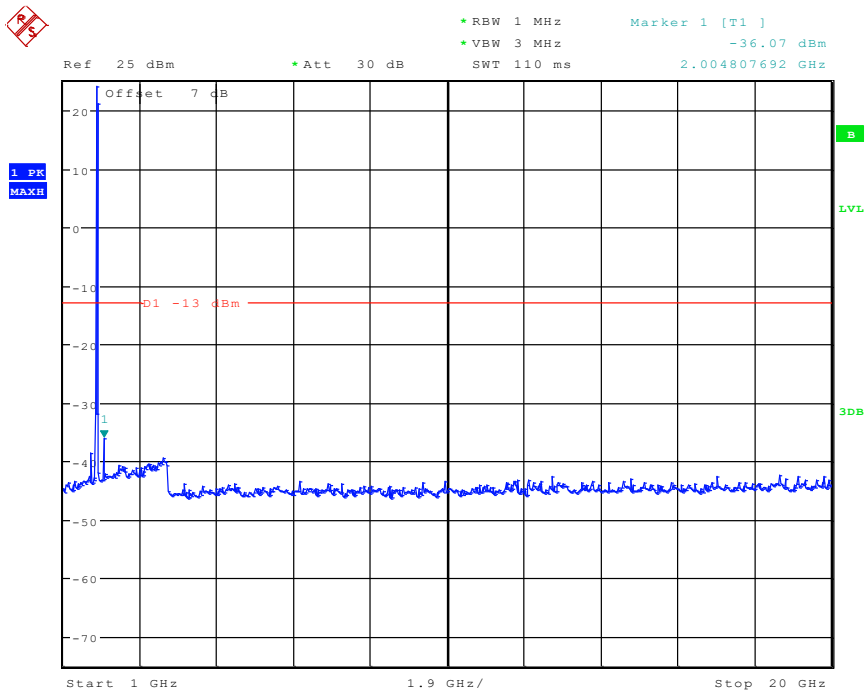

201 Band 2_1.4 MHz_Middle_QPSK(30MHz-1GHz)

Date: 8.JUN.2024 09:29:50

202 Band 2_1.4 MHz_Middle_QPSK(1GHz-20GHz)

Date: 8.JUN.2024 09:46:14

401 Band 2_3 MHz_Low_QPSK(30MHz-1GHz)

Date: 8.JUN.2024 09:31:56

402 Band 2_3 MHz_Low_QPSK(1GHz-20GHz)