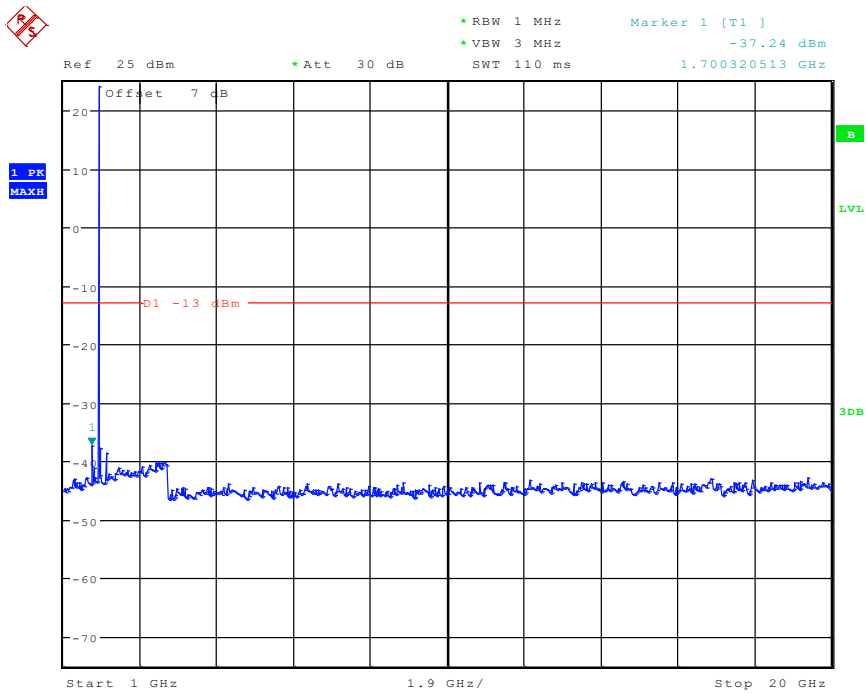

1402 Band 2_15 MHz_Middle_QPSK(1GHz-20GHz))

Date: 8.JUN.2024 09:56:54

1501 Band 2_15 MHz_High_QPSK(30MHz-1GHz)

Date: 8.JUN.2024 09:36:50

1502 Band 2_15 MHz_High_QPSK(1GHz-20GHz)

Date: 8.JUN.2024 10:03:40

1701 Band 2_20 MHz_Middle_QPSK(30MHz-1GHz)