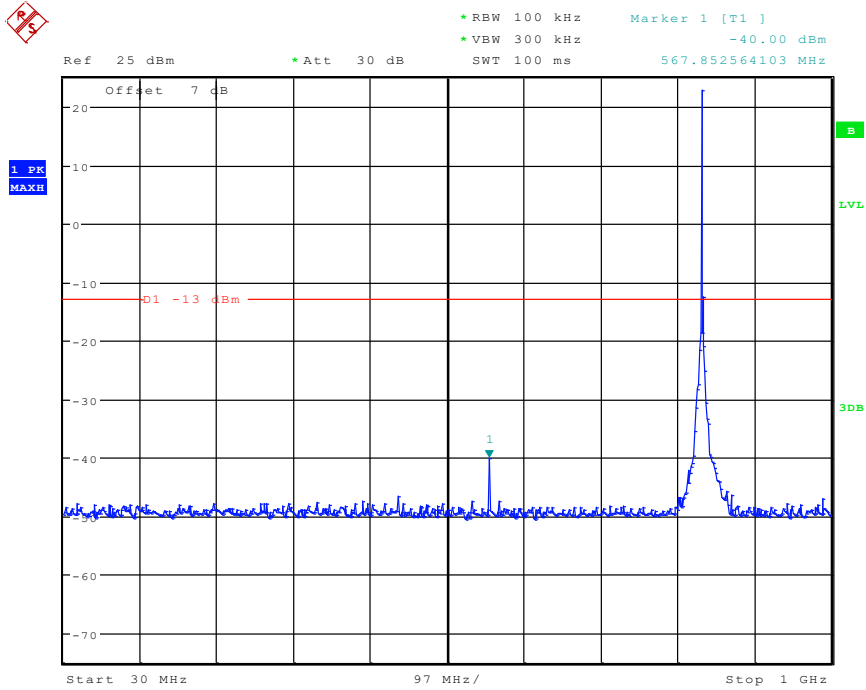

2301 Band 5_3 MHz_Middle_QPSK(30MHz-1GHz)

Date: 8.JUN.2024 10:19:54