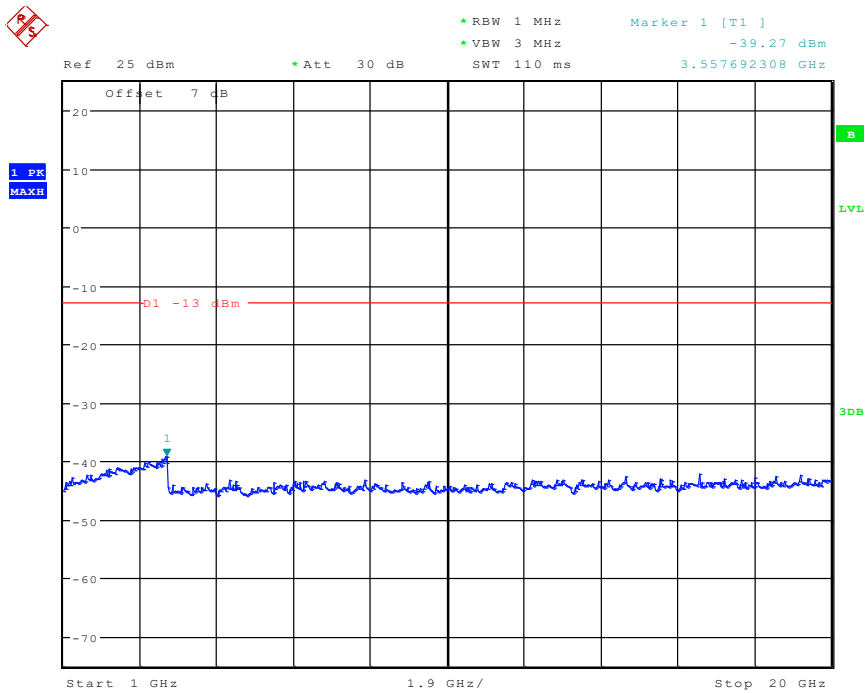

1602 Band 4_20 MHz_Low_QPSK_RB6#0_2(1GHz-20GHz)

Date: 3.JUN.2024 15:25:13

1701 Band 4_20 MHz_Middle_QPSK_RB6#0_1(30MHz-1GHz)

Date: 3.JUN.2024 15:25:26

1702 Band 4_20 MHz_Middle_QPSK_RB6#0_2(1GHz-20GHz)

Date: 3.JUN.2024 15:25:36

1901 Band 5_1.4 MHz_Low_QPSK(30MHz-1GHz)

Date: 8.JUN.2024 10:16:54

1902 Band 5_1.4 MHz_Low_QPSK(1GHz-20GHz)

Date: 8.JUN.2024 10:06:21

2001 Band 5_1.4 MHz_Middle_QPSK(30MHz-1GHz)

Date: 8.JUN.2024 10:19:07

2002 Band 5_1.4 MHz_Middle_QPSK(1GHz-20GHz)