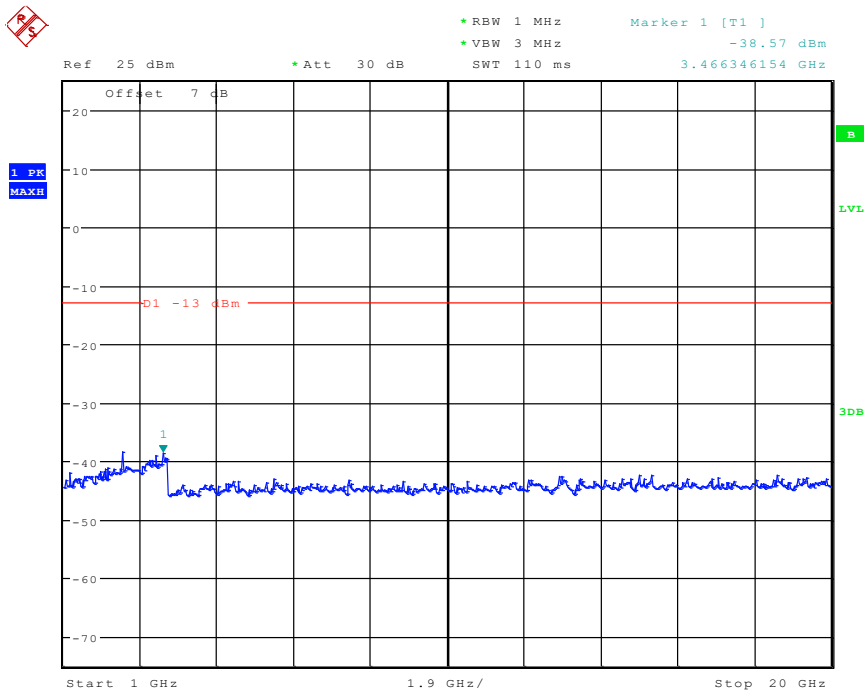

2202 Band 5_3 MHz_Low_QPSK(1GHz-20GHz)

Date: 8.JUN.2024 10:07:02