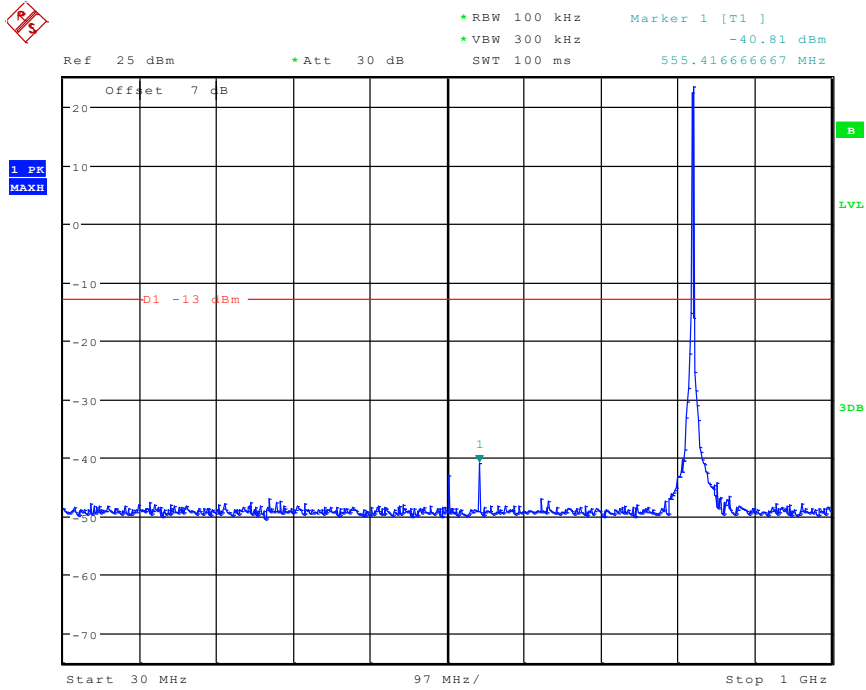

1901 Band 5_1.4 MHz_Low_QPSK(30MHz-1GHz)

Date: 8.JUN.2024 10:16:54