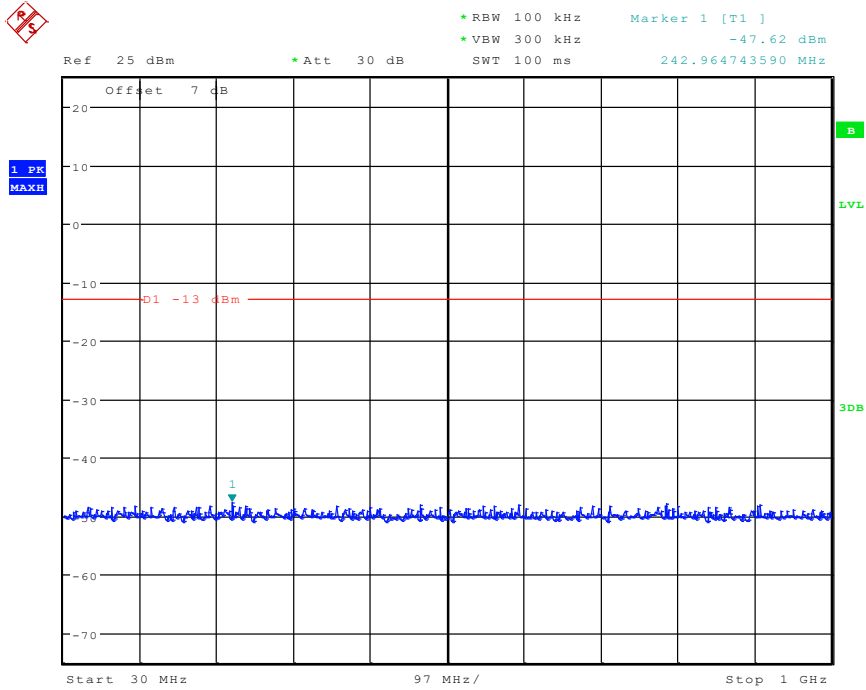

201 Band 2_1.4 MHz_Middle_QPSK(30MHz-1GHz)

Date: 8.JUN.2024 09:29:50

202 Band 2_1.4 MHz_Middle_QPSK(1GHz-20GHz)

Date: 8.JUN.2024 09:46:14

401 Band 2_3 MHz_Low_QPSK(30MHz-1GHz)

Date: 8.JUN.2024 09:31:56

402 Band 2_3 MHz_Low_QPSK(1GHz-20GHz)