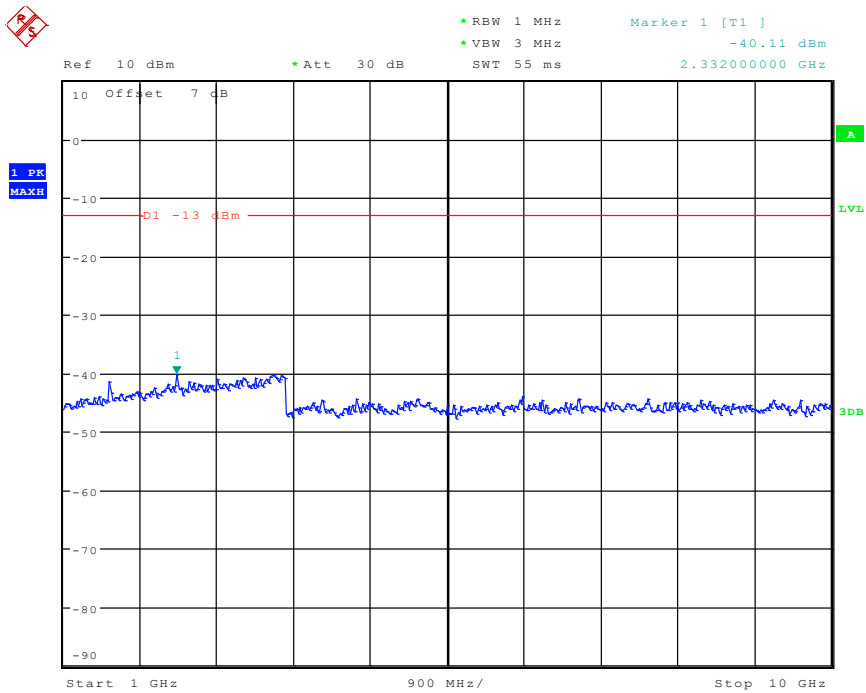

3102 Band 13_5 MHz_Low_QPSK_RB6#0_2(1GHz-10GHz)

Date: 3.JUN.2024 15:53:26