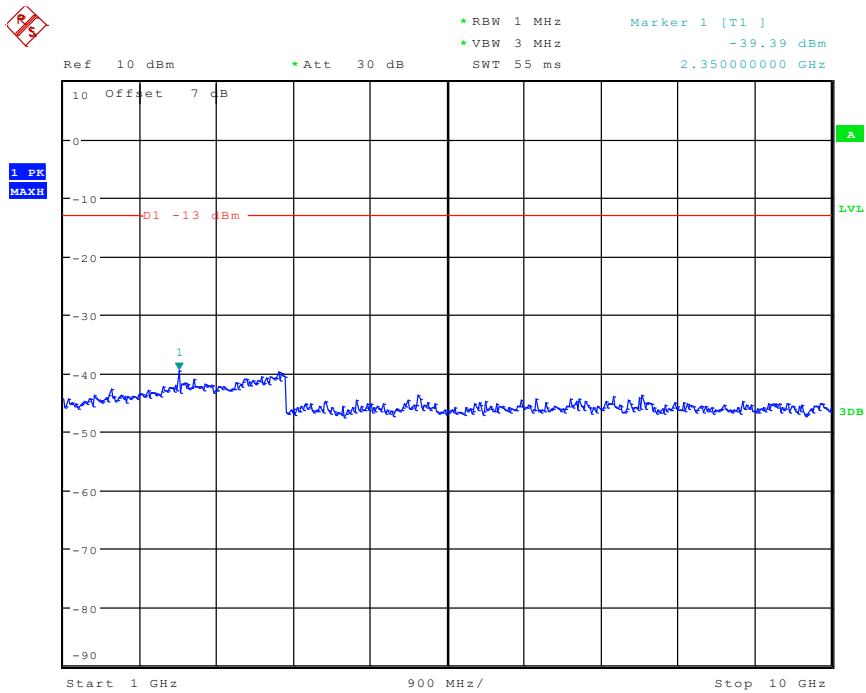

Date: 3.JUN.2024 15:54:57

3205 Band 13_5 MHz_Middle_QPSK_RB6#0_5(1.5590GHz-1.61GHz)

Date: 3.JUN.2024 15:55:10

3301 Band 13_5 MHz_High_QPSK_RB6#0_1(30MHz-1GHz)

Date: 3.JUN.2024 15:55:23

3302 Band 13_5 MHz_High_QPSK_RB6#0_2(1GHz-10GHz)