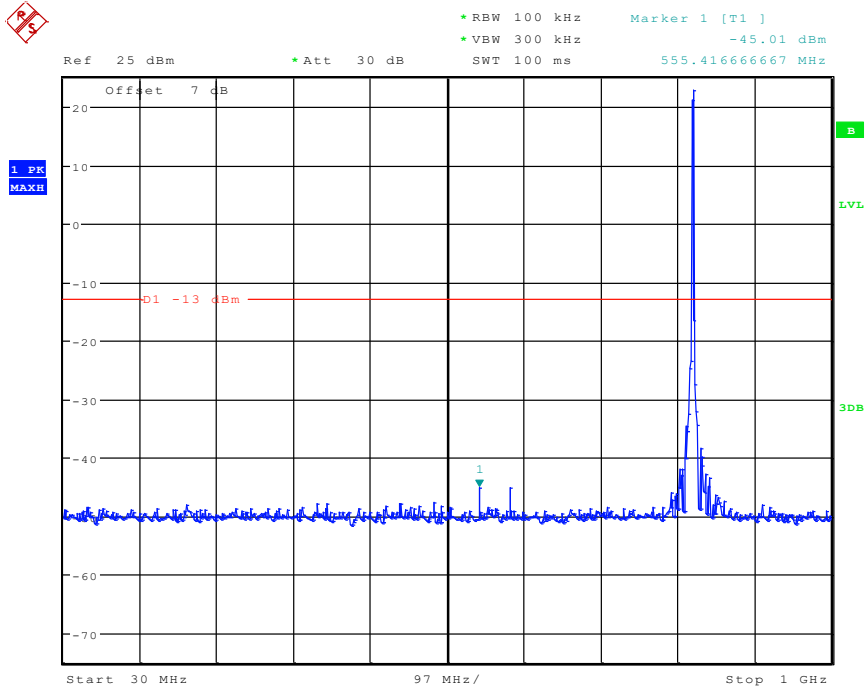

2701 Band 5_5 MHz_High_QPSK(30MHz-1GHz)

Date: 8.JUN.2024 10:23:17

2702 Band 5_5 MHz_High_QPSK(1GHz-20GHz)

Date: 8.JUN.2024 10:08:10

2801 Band 5_10 MHz_Low_QPSK(30MHz-1GHz)

Date: 8.JUN.2024 10:18:25

2802 Band 5_10 MHz_Low_QPSK(1GHz-20GHz)