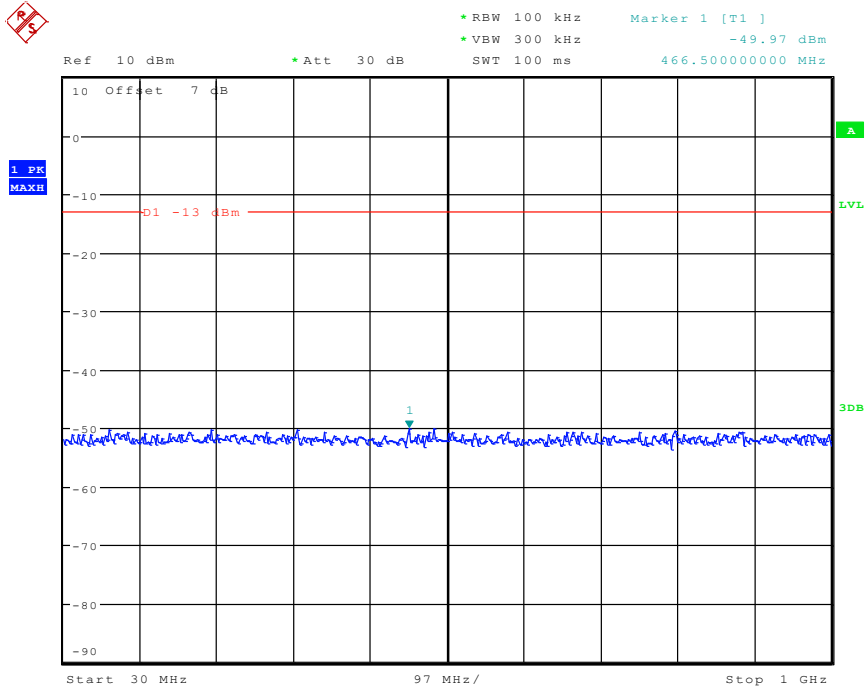

701 Band 4_5 MHz_Low_QPSK_RB6#0_1(30MHz-1GHz)

Date: 3.JUN.2024 15:19:43