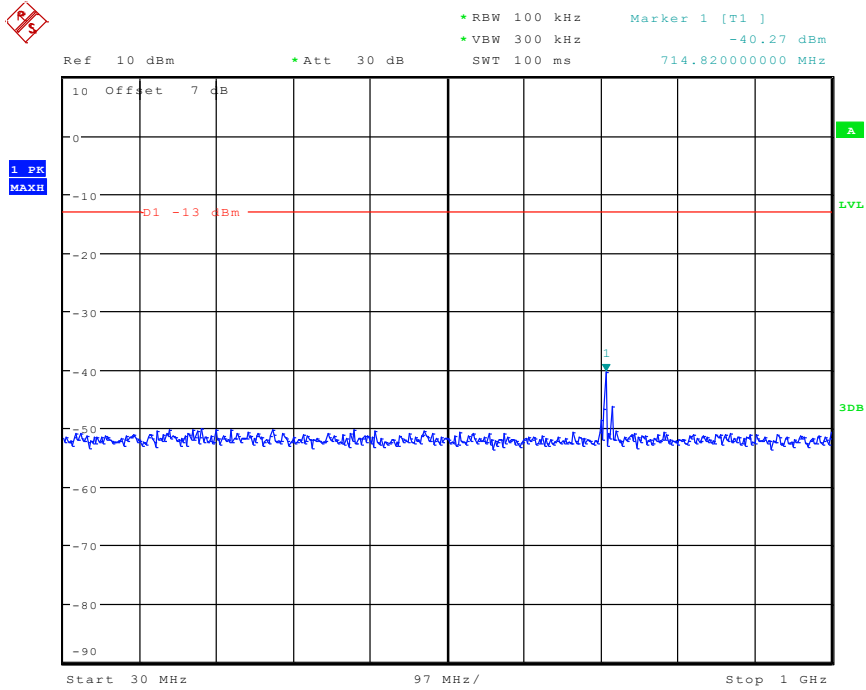

1201 Band 4_10 MHz_High_QPSK_RB6#0_1(30MHz-1GHz)

Date: 3.JUN.2024 15:22:12

1202 Band 4_10 MHz_High_QPSK_RB6#0_2(1GHz-20GHz)

Date: 3.JUN.2024 15:22:23

1301 Band 4_15 MHz_Low_QPSK_RB6#0_1(30MHz-1GHz)

Date: 3.JUN.2024 15:23:08