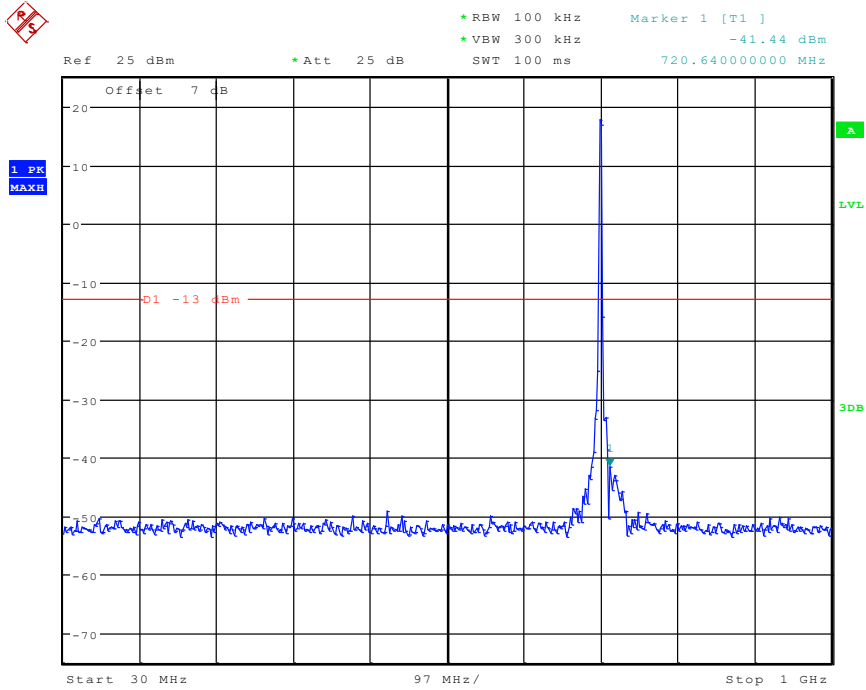

2001 Band 12_1.4 MHz_Middle_QPSK_RB6#0_1(30MHz-1GHz)

Date: 3.JUN.2024 15:36:20