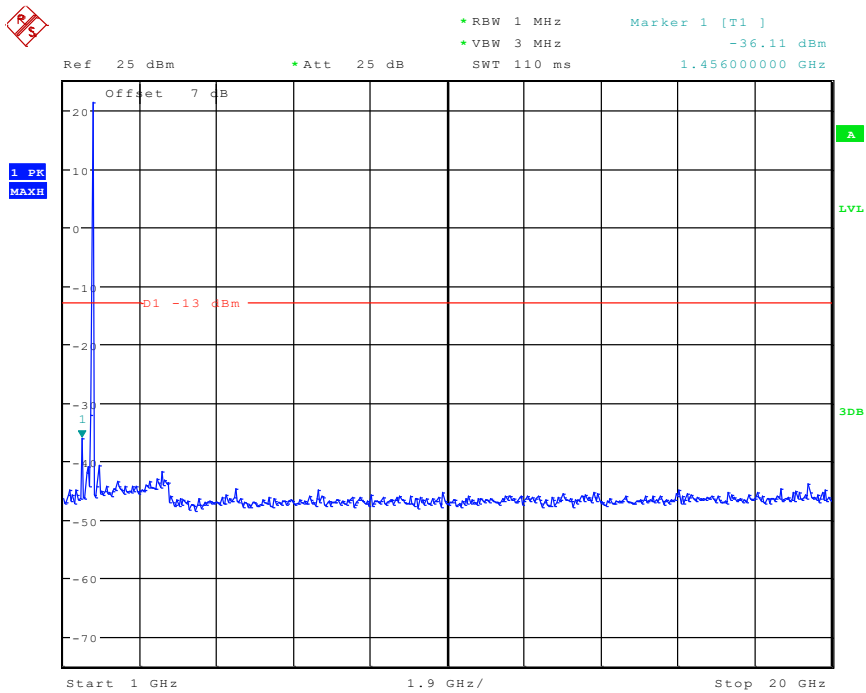

502 Band 4_3 MHz_Middle_QPSK_RB6#0_2(1GHz-20GHz)

Date: 3.JUN.2024 15:17:24