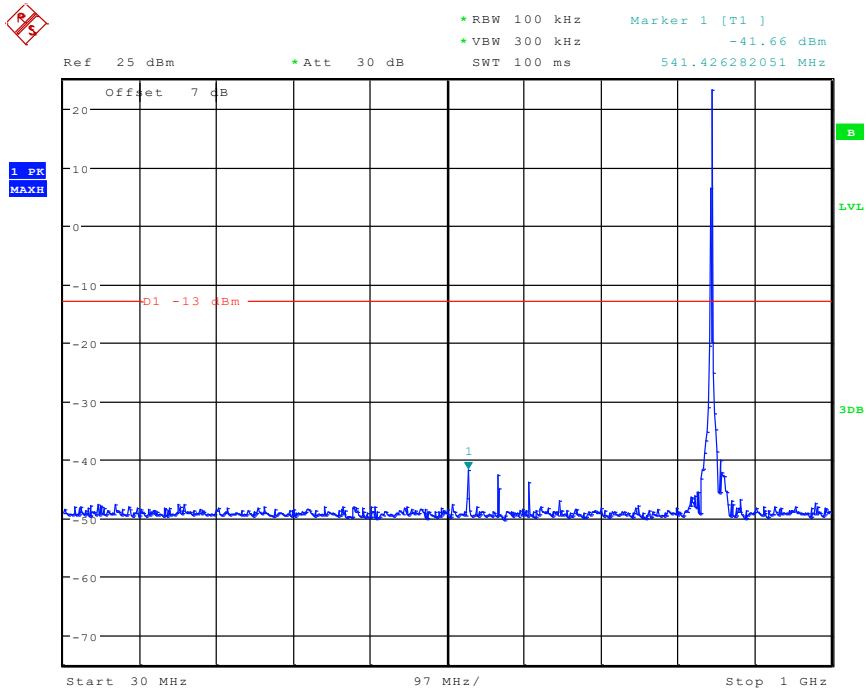

2101 Band 5_1.4 MHz_High_QPSK(30MHz-1GHz)

Date: 8.JUN.2024 10:22:00