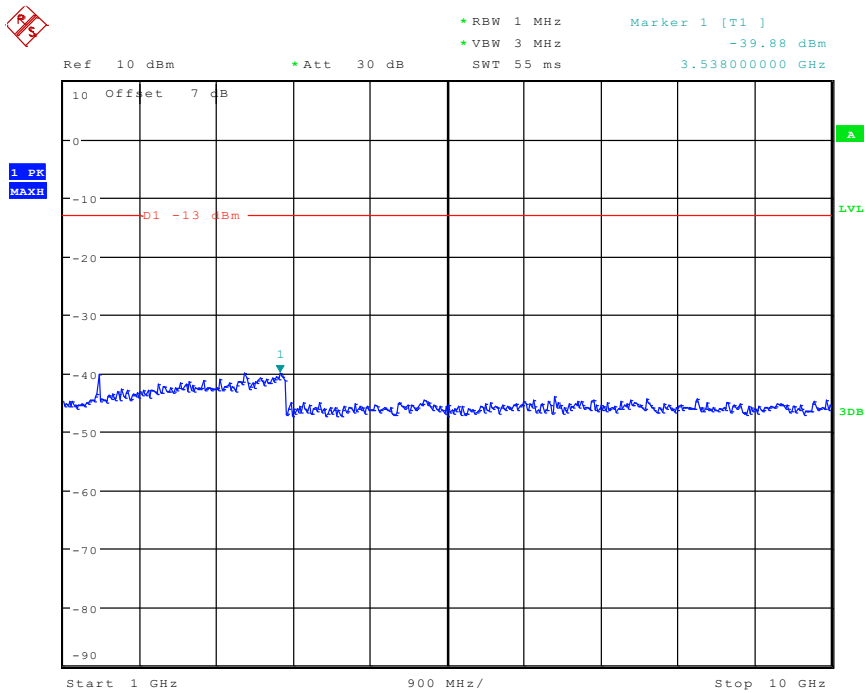

2002 Band 12_1.4 MHz_Middle_QPSK_RB6#0_2(1GHz-10GHz)

Date: 3.JUN.2024 15:36:30