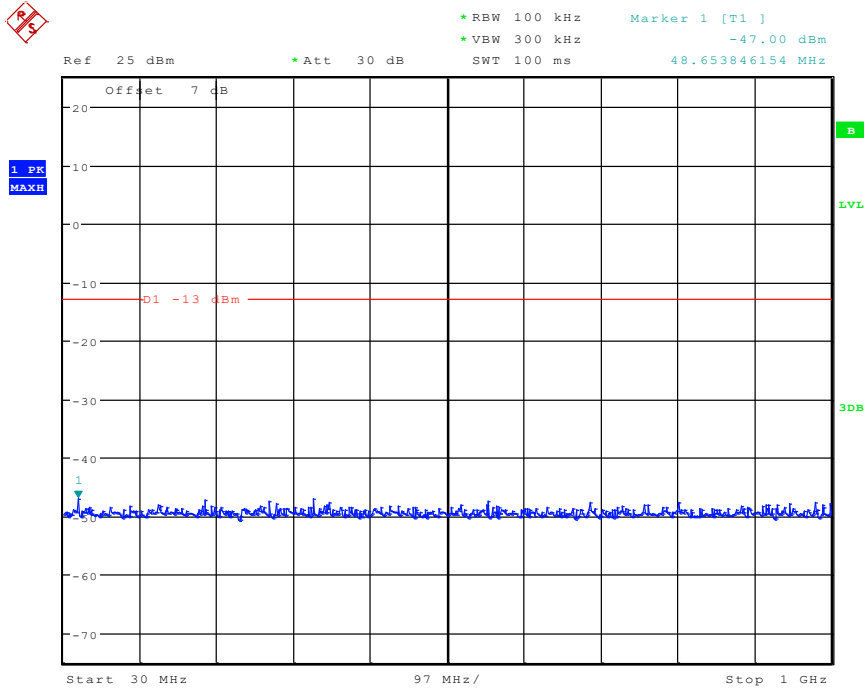

1402 Band 2_15 MHz_Middle_QPSK(1GHz-20GHz))

Date: 8.JUN.2024 09:56:54

1501 Band 2_15 MHz_High_QPSK(30MHz-1GHz)

Date: 8.JUN.2024 09:36:50

1502 Band 2_15 MHz_High_QPSK(1GHz-20GHz)

Date: 8.JUN.2024 10:03:40

1701 Band 2_20 MHz_Middle_QPSK(30MHz-1GHz)