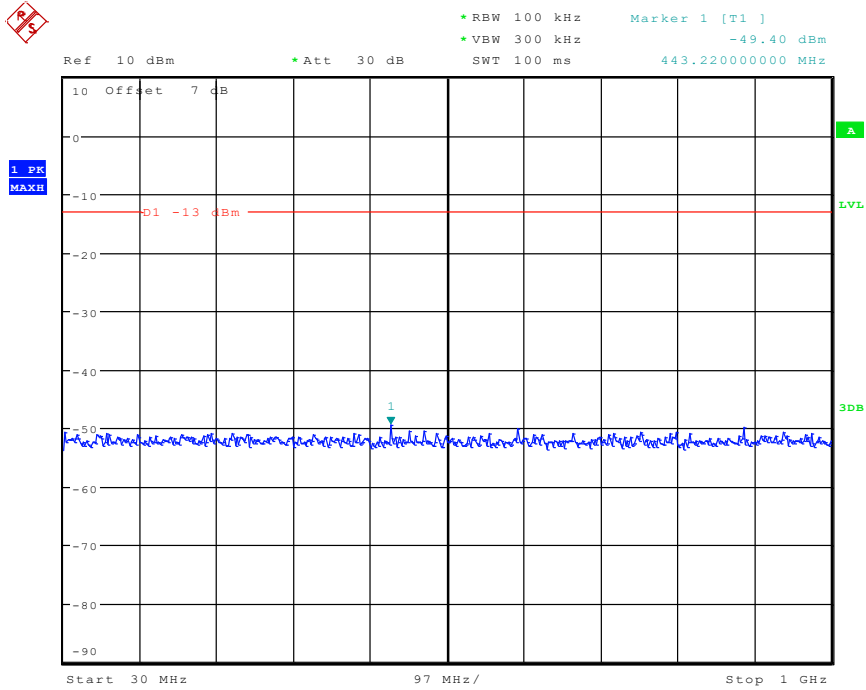

101 Band 4_1.4 MHz_Low_QPSK_RB6#0_1(30MHz-1GHz)

Date: 3.JUN.2024 15:15:04

102 Band 4_1.4 MHz_Low_QPSK_RB6#0_2(1GHz-20GHz)

Date: 3.JUN.2024 15:15:14

201 Band 4_1.4 MHz_Middle_QPSK_RB6#0_1(30MHz-1GHz)

Date: 3.JUN.2024 15:15:31