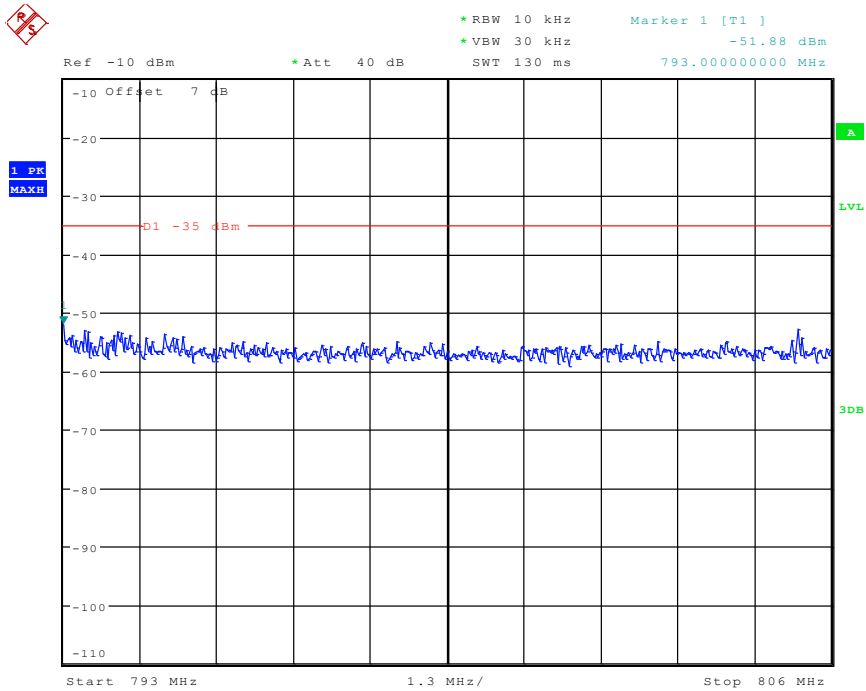

3304 Band 13_5 MHz_High_QPSK_RB6#0_4(793MHz-806MHz)

Date: 3.JUN.2024 15:56:02