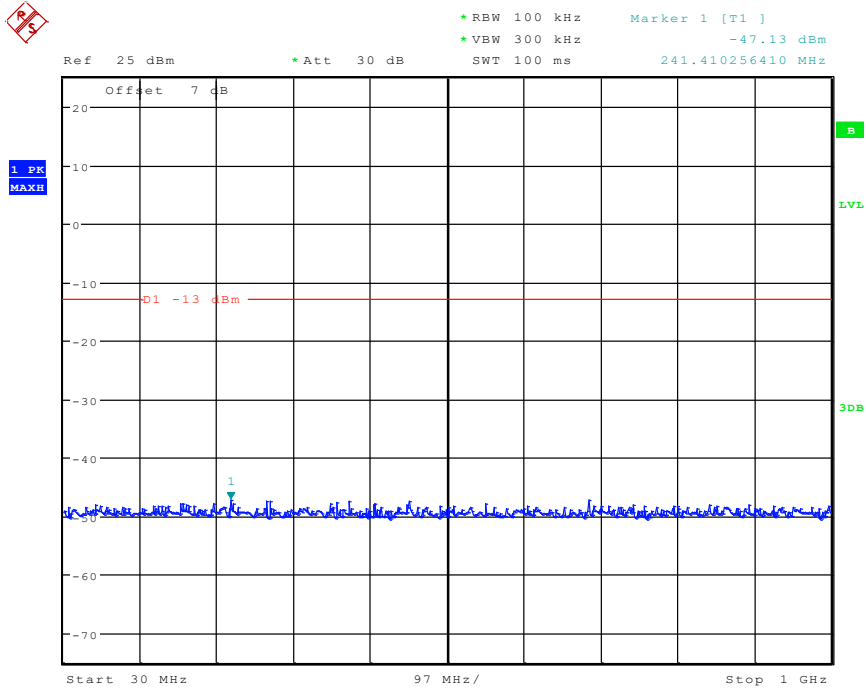

1001 Band 2_10 MHz_Low_QPSK(30MHz-1GHz)

Date: 8.JUN.2024 09:34:35