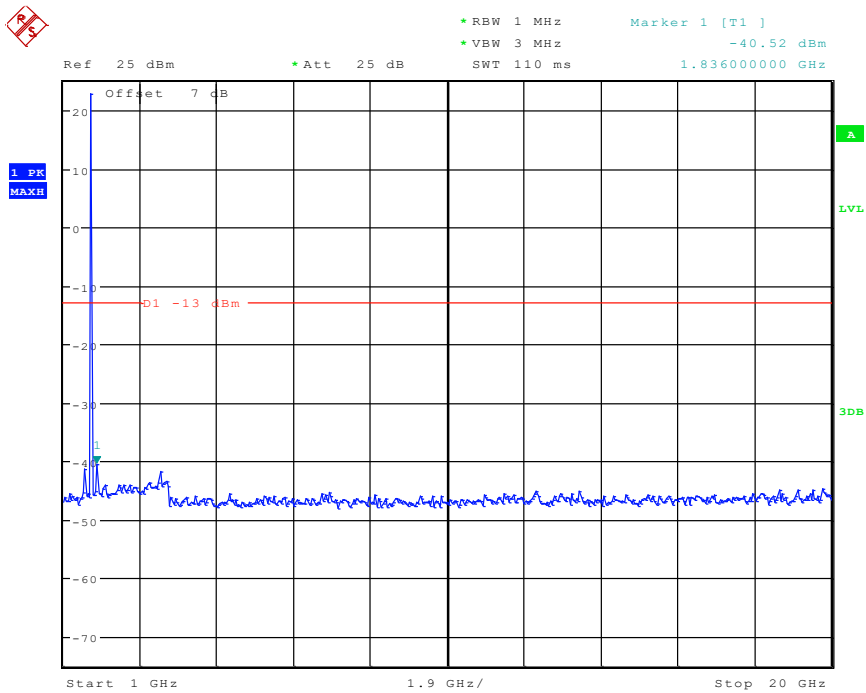

102 Band 4_1.4 MHz_Low_QPSK_RB6#0_2(1GHz-20GHz)

Date: 3.JUN.2024 15:15:14