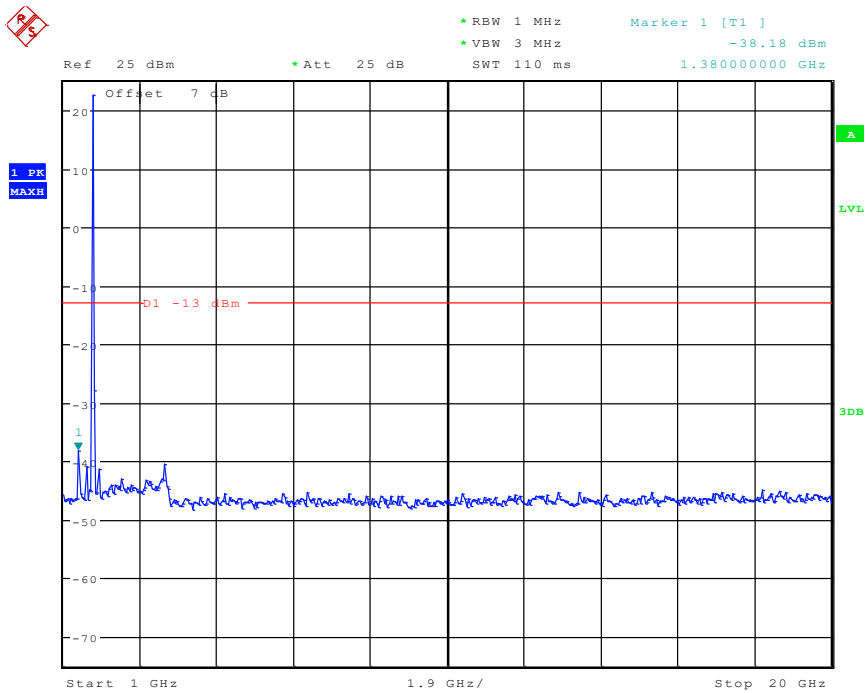

202 Band 4_1.4 MHz_Middle_QPSK_RB6#0_2(1GHz-20GHz)

Date: 3.JUN.2024 15:15:41

301 Band 4_1.4 MHz_High_QPSK_RB6#0_1(30MHz-1GHz)

Date: 3.JUN.2024 15:15:57

302 Band 4_1.4 MHz_High_QPSK_RB6#0_2(1GHz-20GHz)

Date: 3.JUN.2024 15:16:08