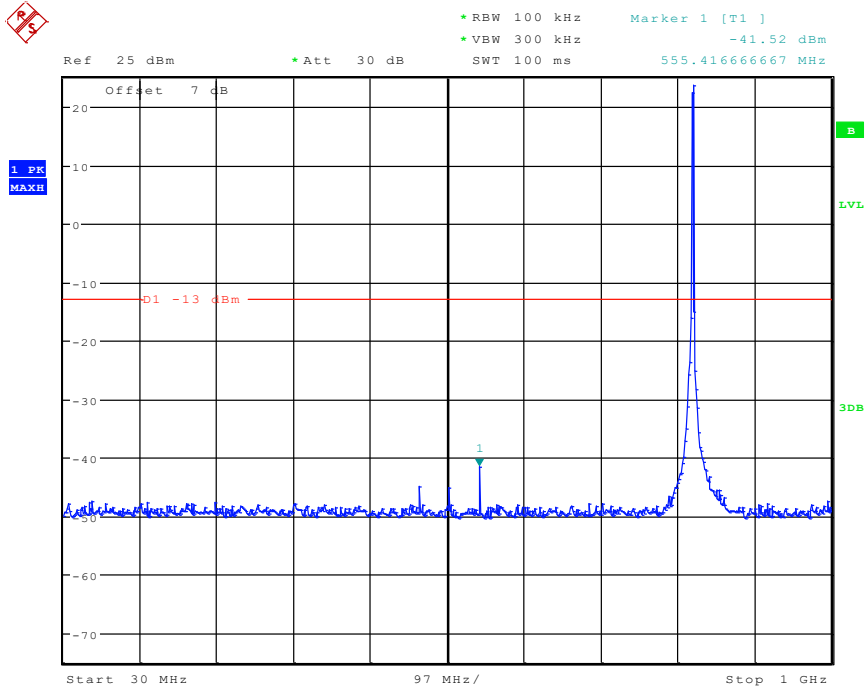

Date: 8.JUN.2024 10:09:49

2101 Band 5_1.4 MHz_High_QPSK(30MHz-1GHz)

Date: 8.JUN.2024 10:22:00

2102 Band 5_1.4 MHz_High_QPSK(1GHz-20GHz)

Date: 8.JUN.2024 10:10:13

2201 Band 5_3 MHz_Low_QPSK(30MHz-1GHz)

Date: 8.JUN.2024 10:17:34