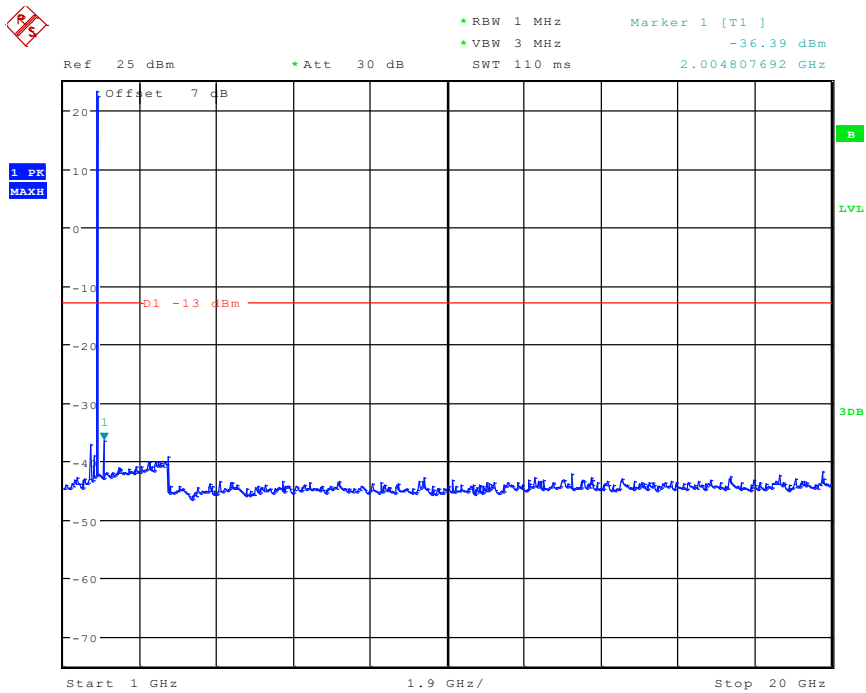

Date: 8.JUN.2024 09:33:52

802 Band 2_5 MHz_Middle_QPSK(1GHz-20GHz)

Date: 8.JUN.2024 09:55:41

901 Band 2_5 MHz_High_QPSK(30MHz-1GHz)

Date: 8.JUN.2024 09:34:12

902 Band 2_5 MHz_High_QPSK(1GHz-20GHz)

Date: 8.JUN.2024 10:00:33

1001 Band 2_10 MHz_Low_QPSK(30MHz-1GHz)

Date: 8.JUN.2024 09:34:35

1002 Band 2_10 MHz_Low_QPSK(1GHz-20GHz)

Date: 8.JUN.2024 10:01:32

1201 Band 2_10 MHz_High_QPSK(30MHz-1GHz)

Date: 8.JUN.2024 09:35:28

1202 Band 2_10 MHz_High_QPSK(1GHz-20GHz)