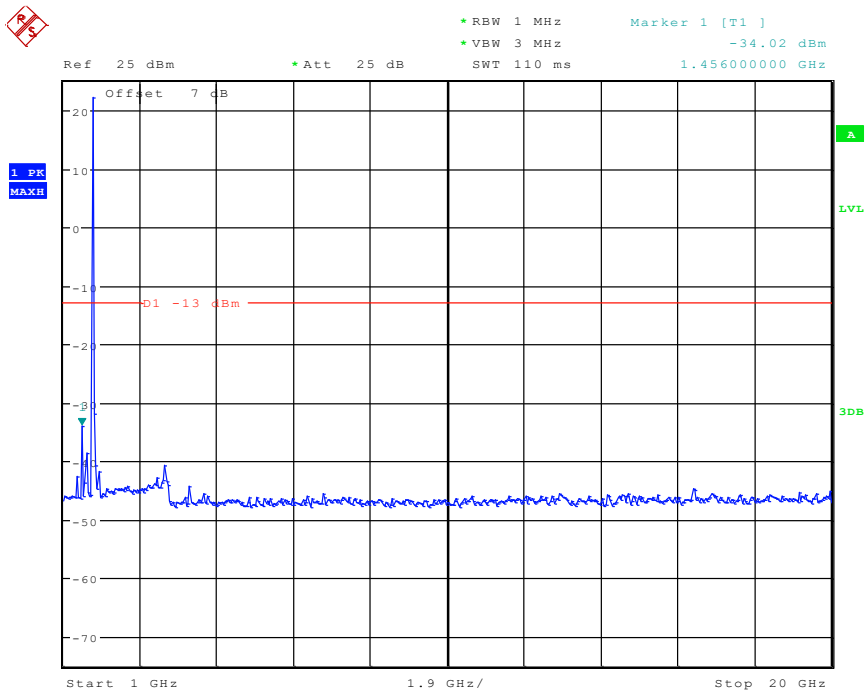

502 Band 4_3 MHz_Middle_QPSK_RB6#0_2(1GHz-20GHz)

Date: 3.JUN.2024 15:17:24

601 Band 4_3 MHz_High_QPSK_RB6#0_1(30MHz-1GHz)

Date: 3.JUN.2024 15:18:47

602 Band 4_3 MHz_High_QPSK_RB6#0_2(1GHz-20GHz)

Date: 3.JUN.2024 15:18:57