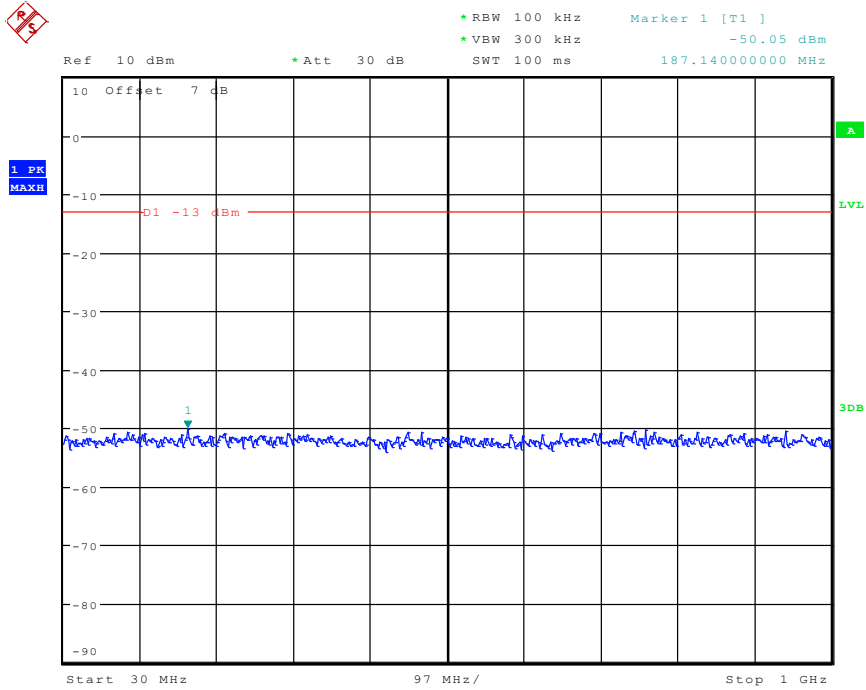

1701 Band 4_20 MHz_Middle_QPSK_RB6#0_1(30MHz-1GHz)

Date: 3.JUN.2024 15:25:26