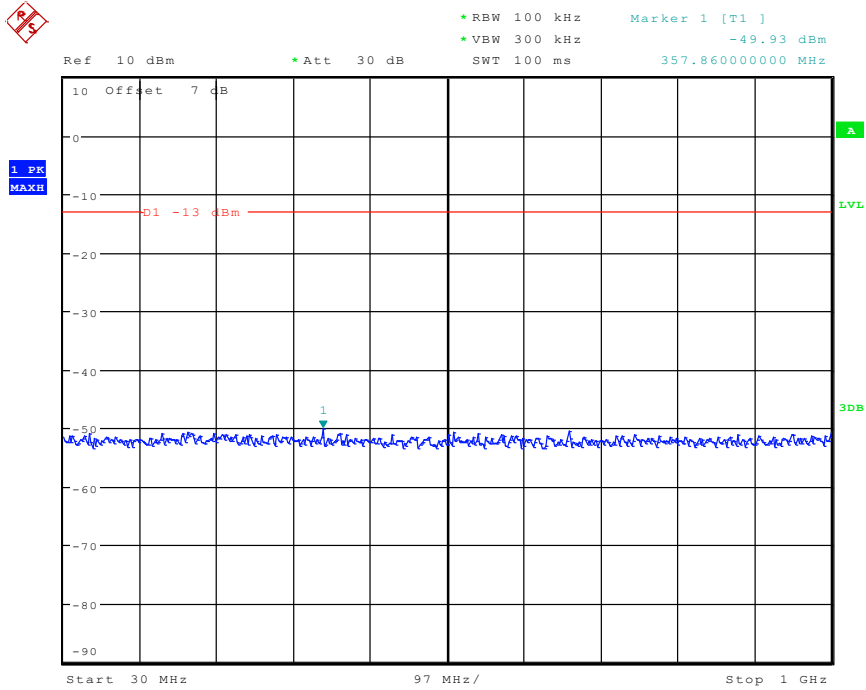

101 Band 4_1.4 MHz_Low_QPSK_RB6#0_1(30MHz-1GHz)

Date: 3.JUN.2024 15:15:04