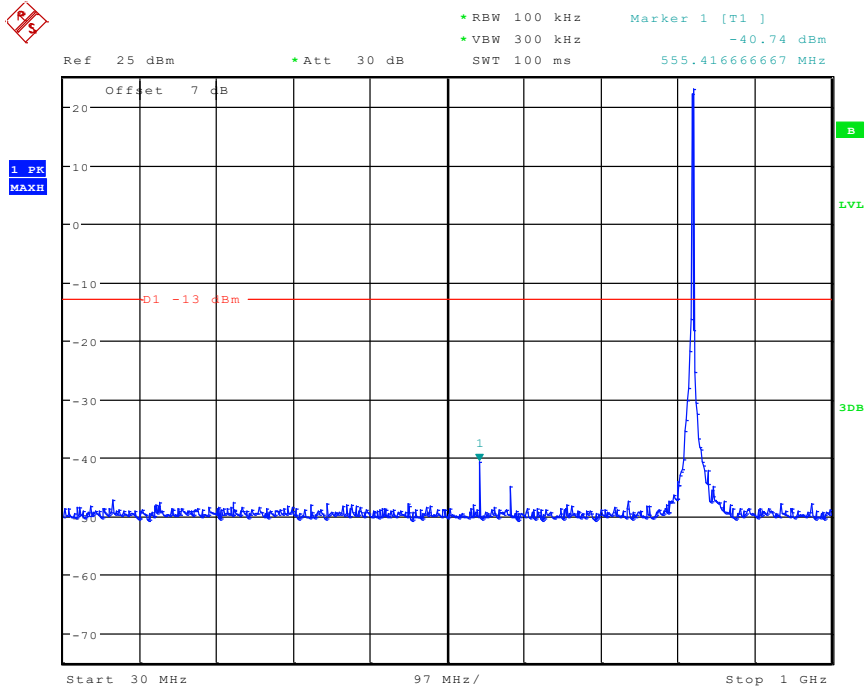

2501 Band 5_5 MHz_Low_QPSK(30MHz-1GHz)

Date: 8.JUN.2024 10:17:57