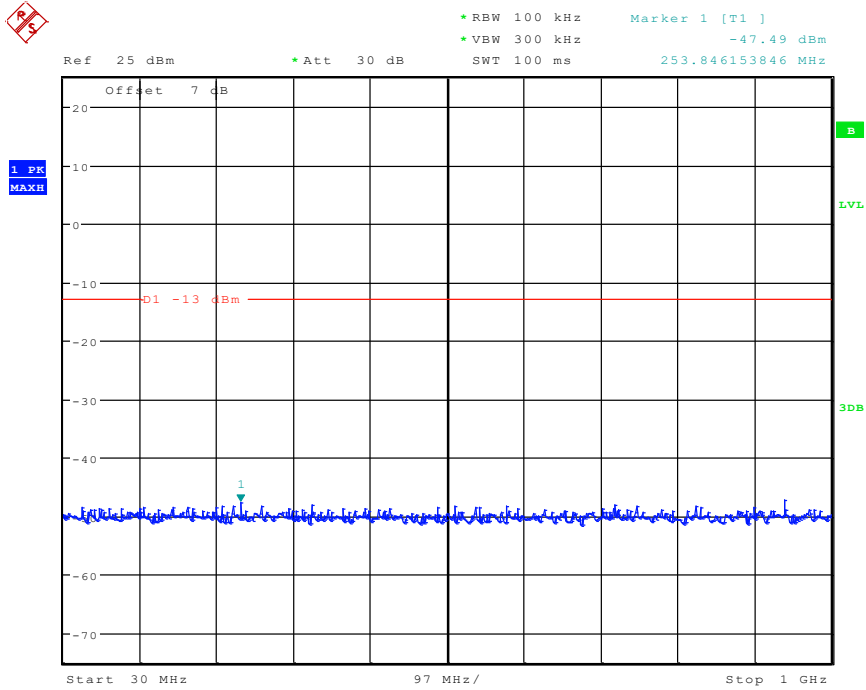

701 Band 2_5 MHz_Low_QPSK(30MHz-1GHz)

Date: 8.JUN.2024 09:33:27