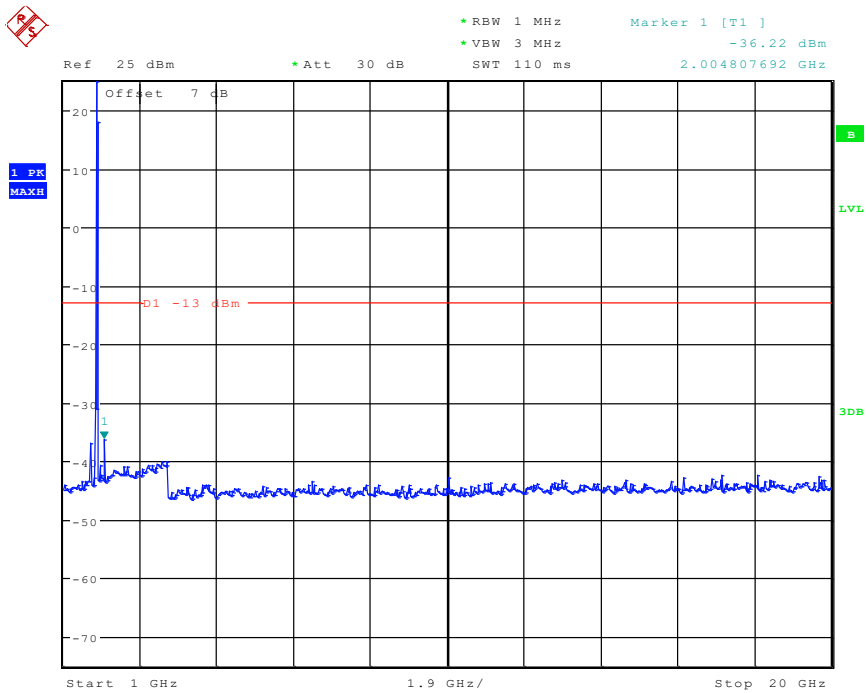

602 Band 2_3 MHz_High_QPSK(1GHz-20GHz)

Date: 8.JUN.2024 09:58:32

701 Band 2_5 MHz_Low_QPSK(30MHz-1GHz)

Date: 8.JUN.2024 09:33:27

702 Band 2_5 MHz_Low_QPSK(1GHz-20GHz)

Date: 8.JUN.2024 10:00:00

801 Band 2_5 MHz_Middle_QPSK(30MHz-1GHz)