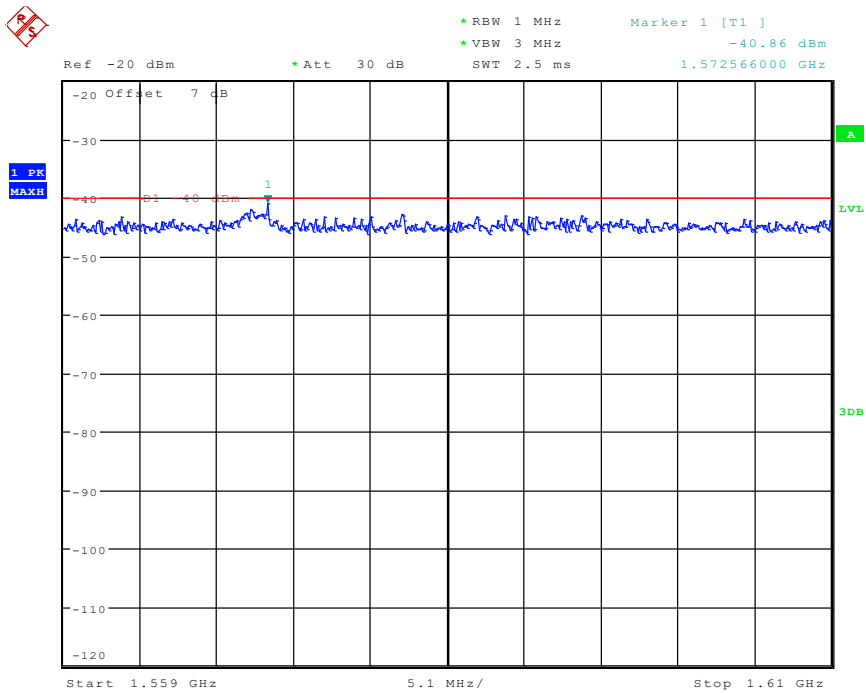

3405 Band 13_10 MHz_Middle_QPSK_RB6#0_5(1.559GHz-1.61GHz)

Date: 3.JUN.2024 15:57:55