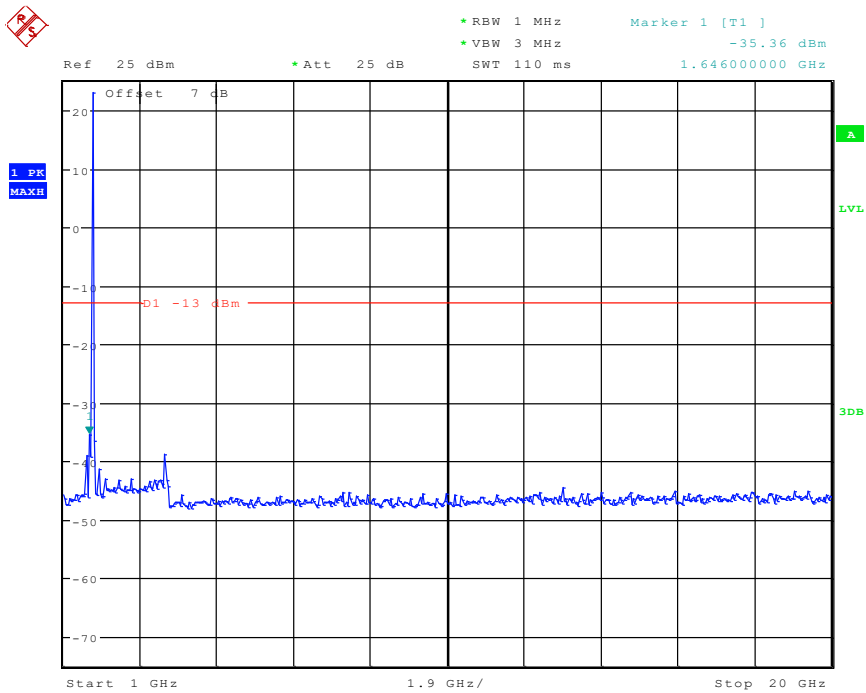

1502 Band 4_15 MHz_High_QPSK_RB6#0_2(1GHz-20GHz)

Date: 3.JUN.2024 15:24:12