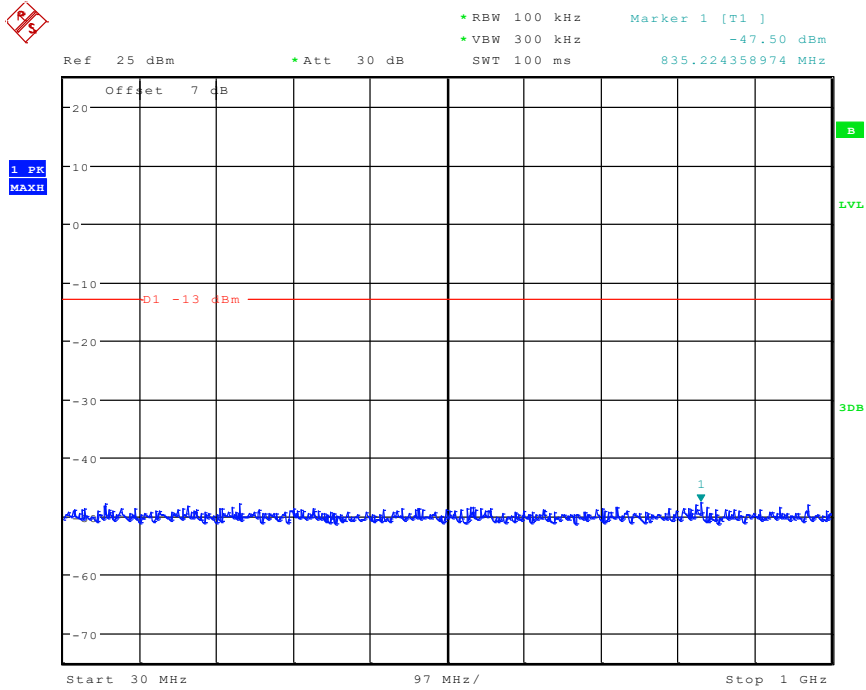

501 Band 2_3 MHz_Middle_QPSK(30MHz-1GHz)

Date: 8.JUN.2024 09:32:36