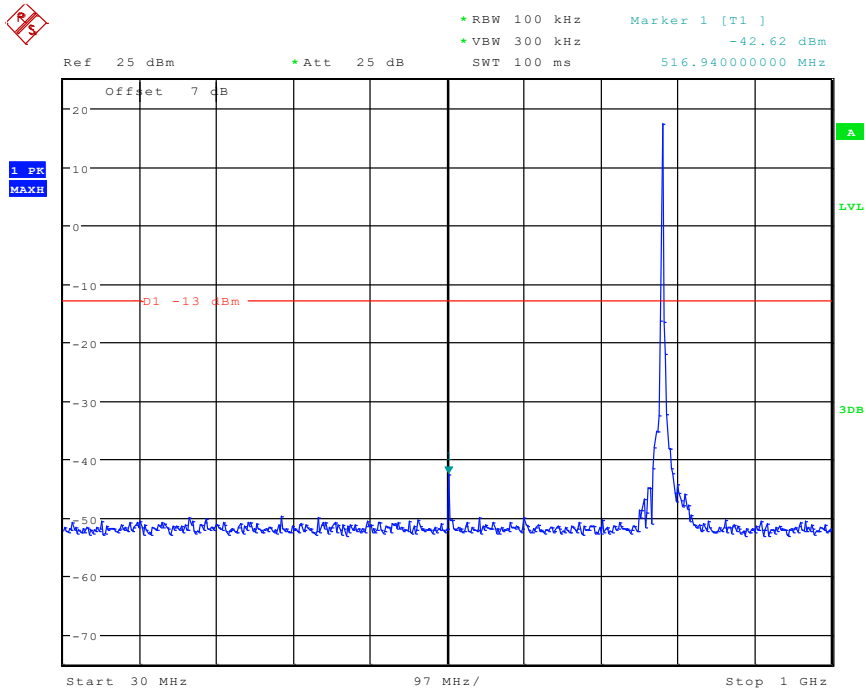

3401 Band 13_10 MHz_Middle_QPSK_RB6#0_1(30MHz-1GHz)

Date: 3.JUN.2024 15:57:06