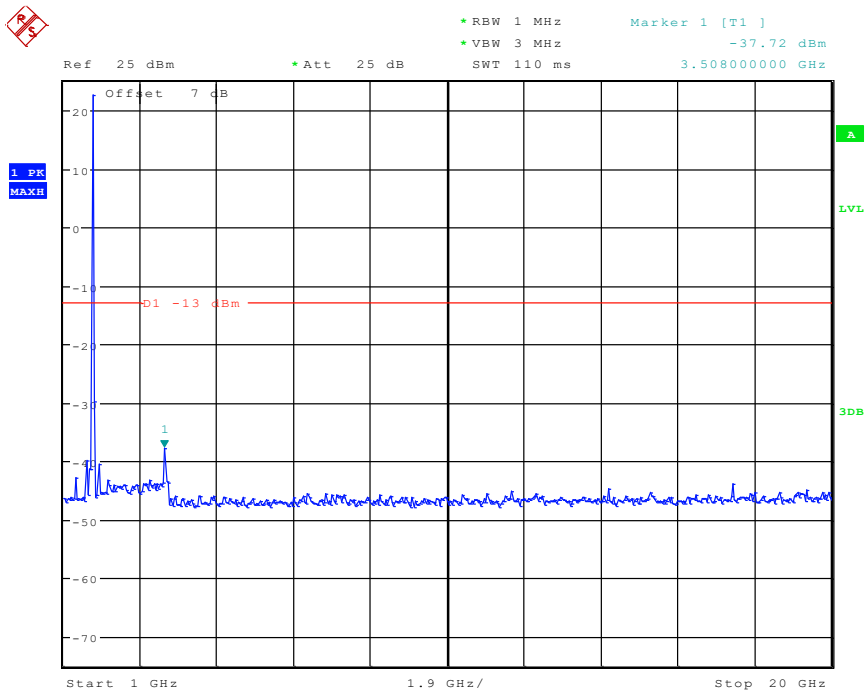

701 Band 4_5 MHz_Low_QPSK_RB6#0_1(30MHz-1GHz)

Date: 3.JUN.2024 15:19:43

702 Band 4_5 MHz_Low_QPSK_RB6#0_2(1GHz-20GHz)

Date: 3.JUN.2024 15:19:53

901 Band 4_5 MHz_High_QPSK_RB6#0_1(30MHz-1GHz)

Date: 3.JUN.2024 15:20:33

902 Band 4_5 MHz_High_QPSK_RB6#0_2(1GHz-20GHz)

Date: 3.JUN.2024 15:20:43

1001 Band 4_10 MHz_Low_QPSK_RB6#0_1(30MHz-1GHz)

Date: 3.JUN.2024 15:21:26

1002 Band 4_10 MHz_Low_QPSK_RB6#0_2(1GHz-20GHz)

Date: 3.JUN.2024 15:21:36