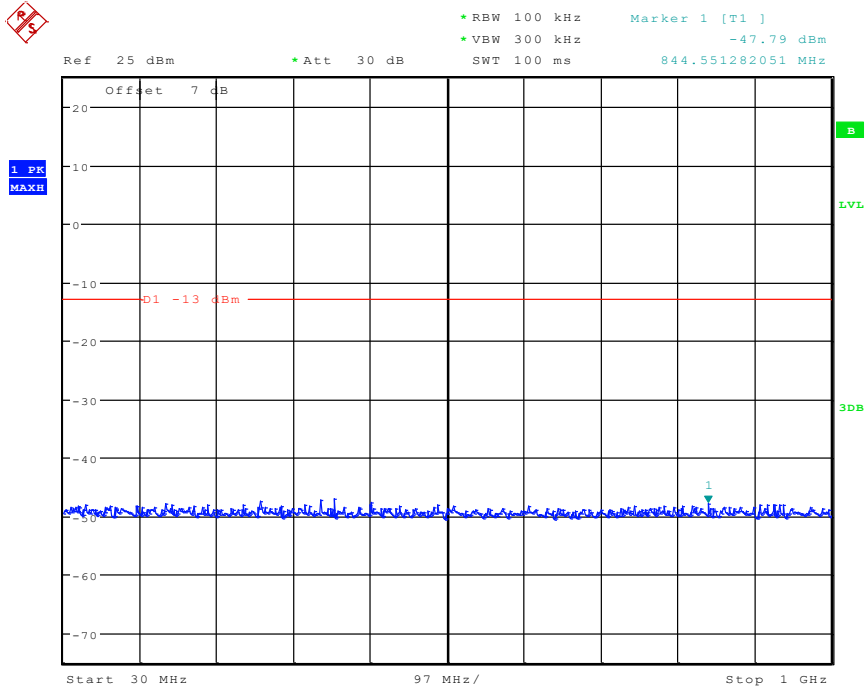

1001 Band 2_10 MHz_Low_QPSK(30MHz-1GHz)

Date: 8.JUN.2024 09:34:35

1002 Band 2_10 MHz_Low_QPSK(1GHz-20GHz)

Date: 8.JUN.2024 10:01:32

1201 Band 2_10 MHz_High_QPSK(30MHz-1GHz)

Date: 8.JUN.2024 09:35:28

1202 Band 2_10 MHz_High_QPSK(1GHz-20GHz)