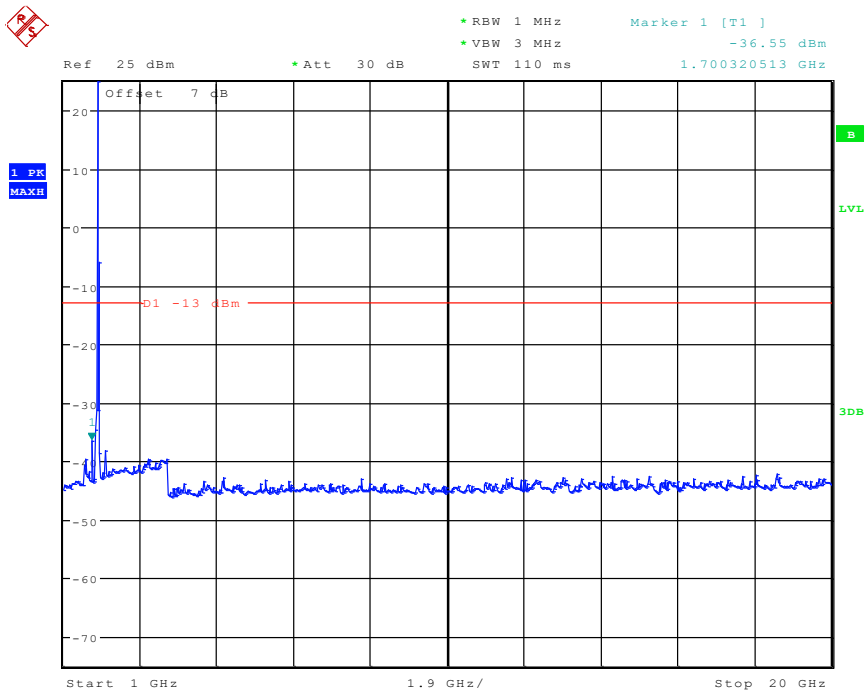

502 Band 2_3 MHz_Middle_QPSK(1GHz-20GHz)

Date: 8.JUN.2024 09:55:07