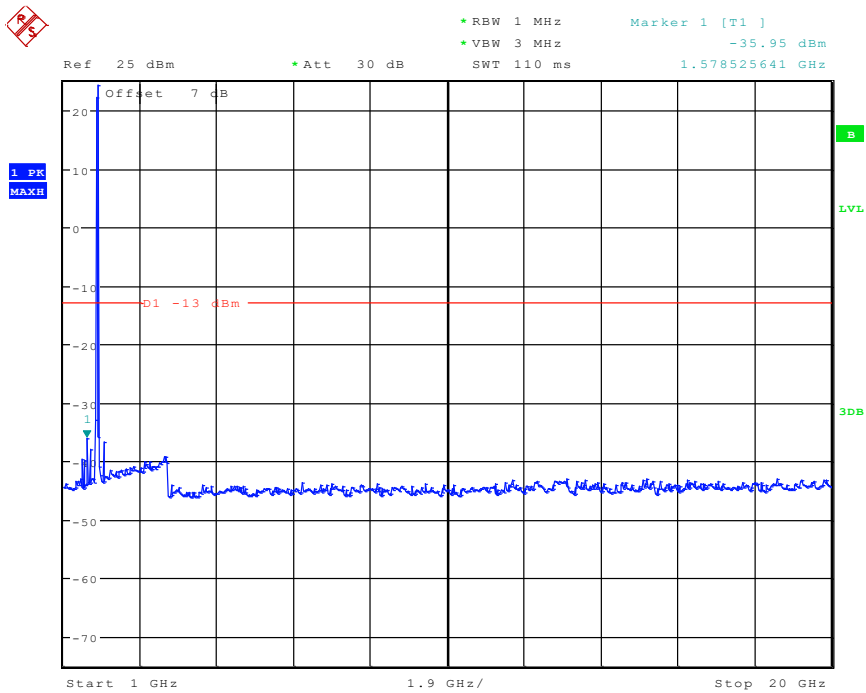

1302 Band 2_15 MHz_Low_QPSK(1GHz-20GHz)

Date: 8.JUN.2024 10:03:12