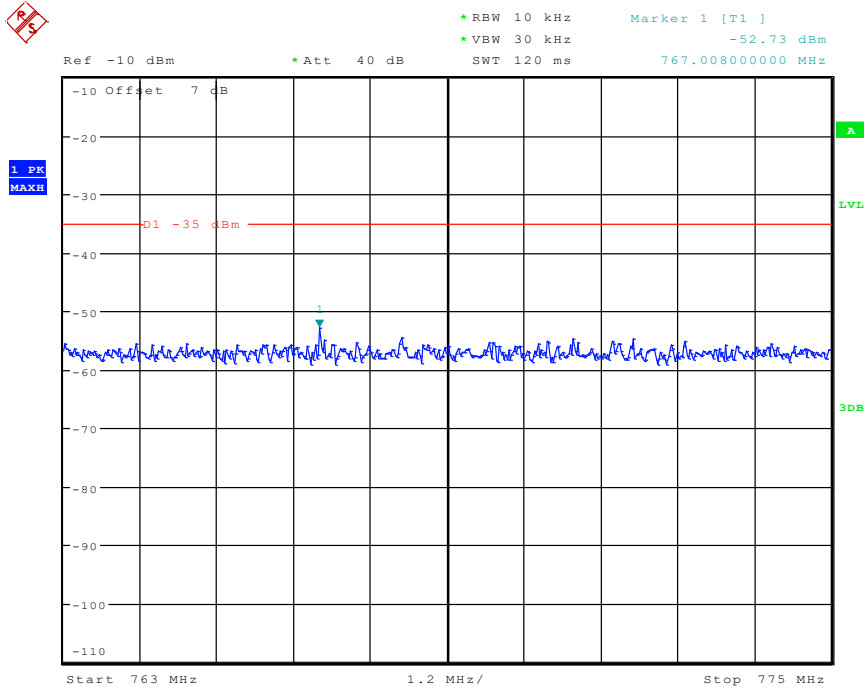

3303 Band 13_5 MHz_High_QPSK_RB6#0_3(763MHz-775MHz)

Date: 3.JUN.2024 15:55:46