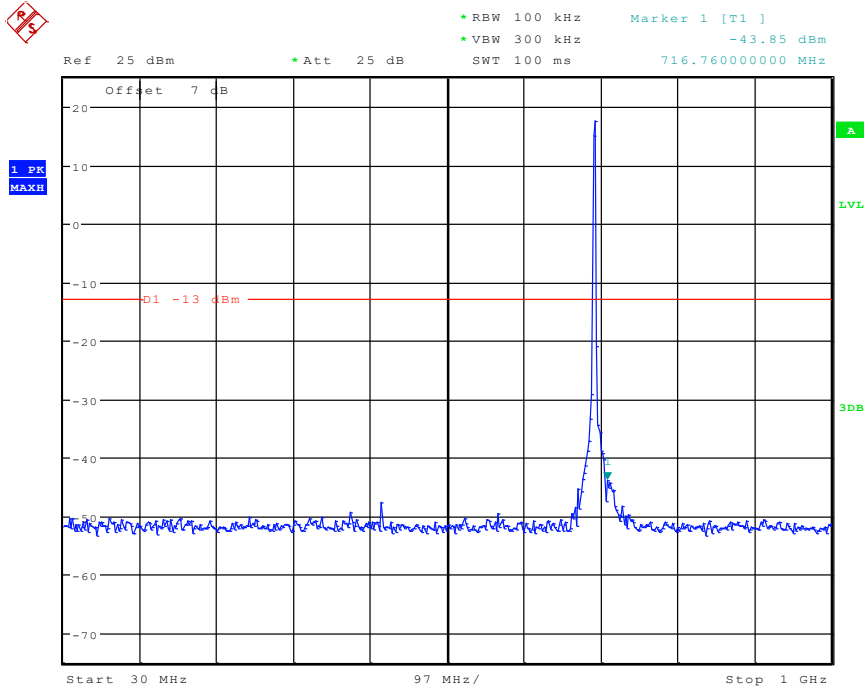

2201 Band 12_3 MHz_Low_QPSK_RB6#0_1(30MHz-1GHz)

Date: 3.JUN.2024 15:43:30