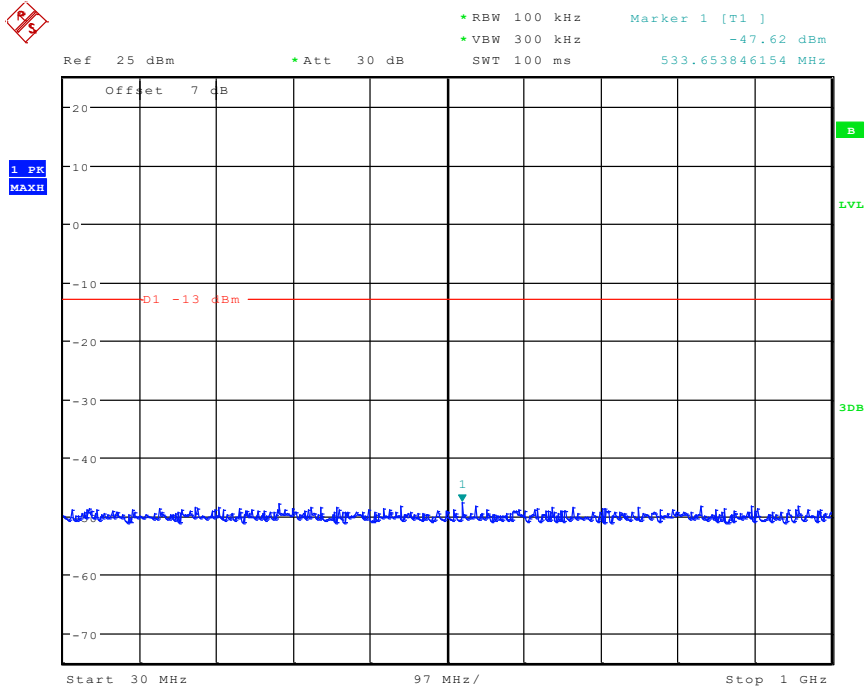

Date: 8.JUN.2024 09:54:08

501 Band 2_3 MHz_Middle_QPSK(30MHz-1GHz)

Date: 8.JUN.2024 09:32:36

502 Band 2_3 MHz_Middle_QPSK(1GHz-20GHz)

Date: 8.JUN.2024 09:55:07

601 Band 2_3 MHz_High_QPSK(30MHz-1GHz)

Date: 8.JUN.2024 09:33:06