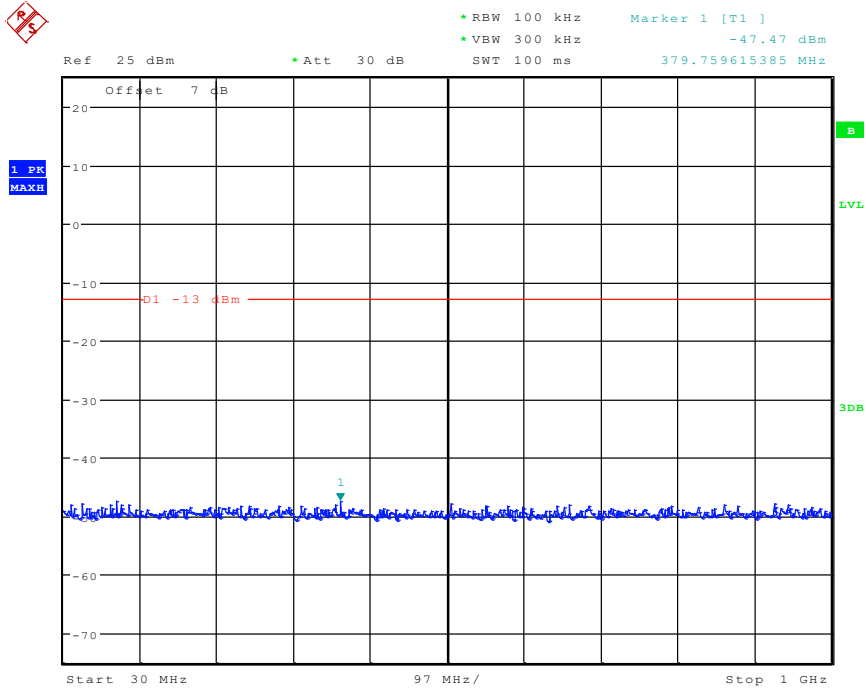

201 Band 2_1.4 MHz_Middle_QPSK(30MHz-1GHz)

Date: 8.JUN.2024 09:29:50

202 Band 2_1.4 MHz_Middle_QPSK(1GHz-20GHz)

Date: 8.JUN.2024 09:46:14

401 Band 2_3 MHz_Low_QPSK(30MHz-1GHz)

Date: 8.JUN.2024 09:31:56

402 Band 2_3 MHz_Low_QPSK(1GHz-20GHz)