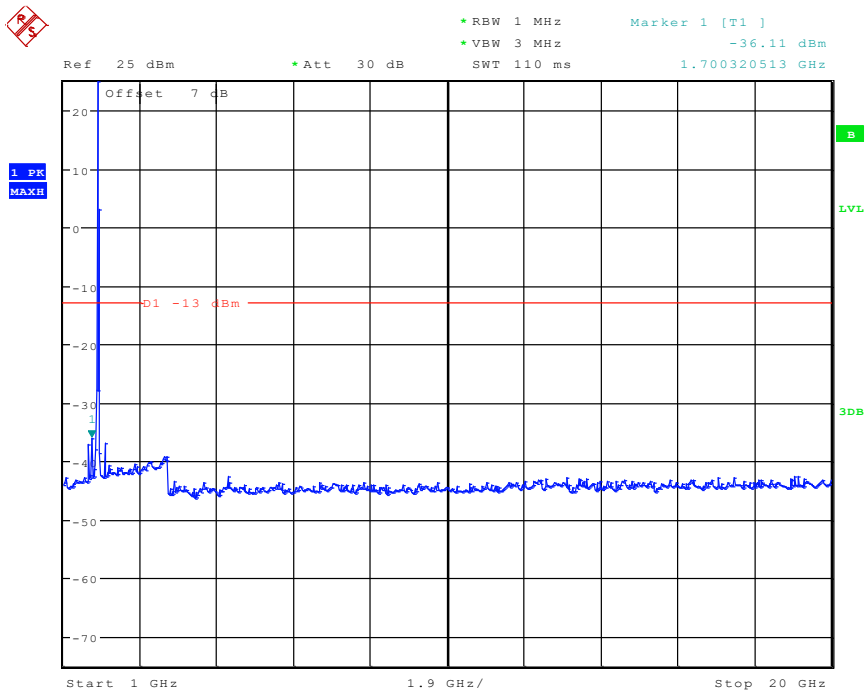

201 Band 2_1.4 MHz_Middle_QPSK(30MHz-1GHz)

Date: 8.JUN.2024 09:29:50

202 Band 2_1.4 MHz_Middle_QPSK(1GHz-20GHz)

Date: 8.JUN.2024 09:46:14

401 Band 2_3 MHz_Low_QPSK(30MHz-1GHz)

Date: 8.JUN.2024 09:31:56

402 Band 2_3 MHz_Low_QPSK(1GHz-20GHz)