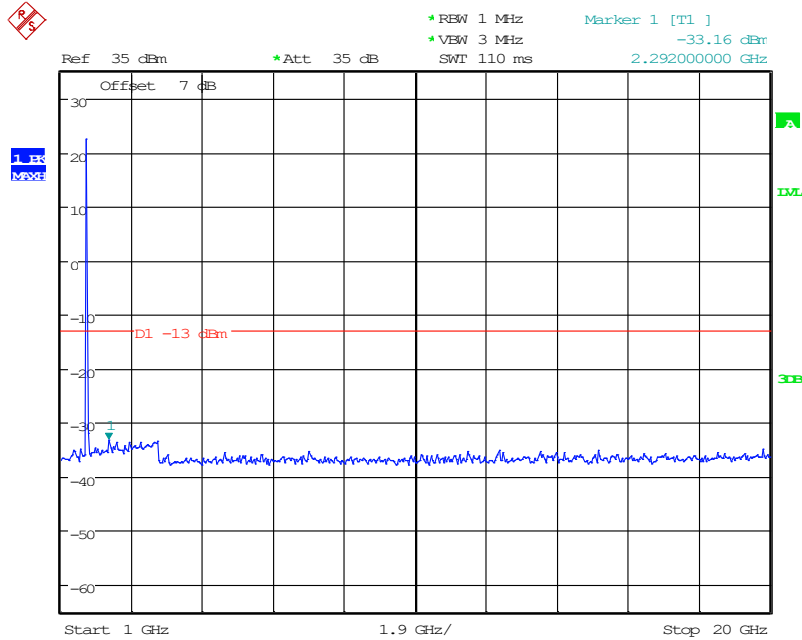

1202 Band 4_10 MHz_High_QPSK_2(1GHz-20GHz)

Date: 10.JUN.2024 15:10:43

1301 Band 4_15 MHz_Low_QPSK_1(30MHz-1GHz)

Date: 10.JUN.2024 15:11:34

1302 Band 4_15 MHz_Low_QPSK_2(1GHz-20GHz)

Date: 10.JUN.2024 15:11:44