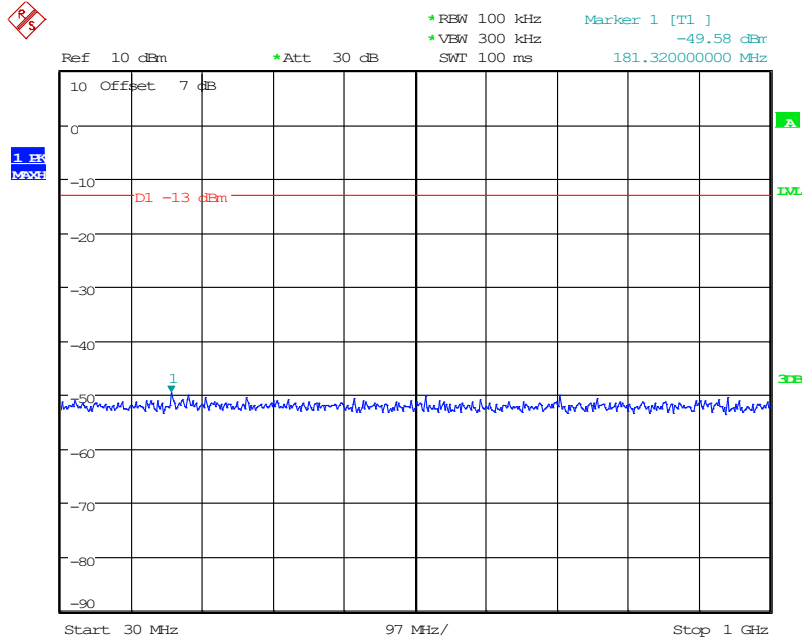

1301 Band 4_15 MHz_Low_QPSK_1(30MHz-1GHz)

Date: 10.JUN.2024 15:11:34