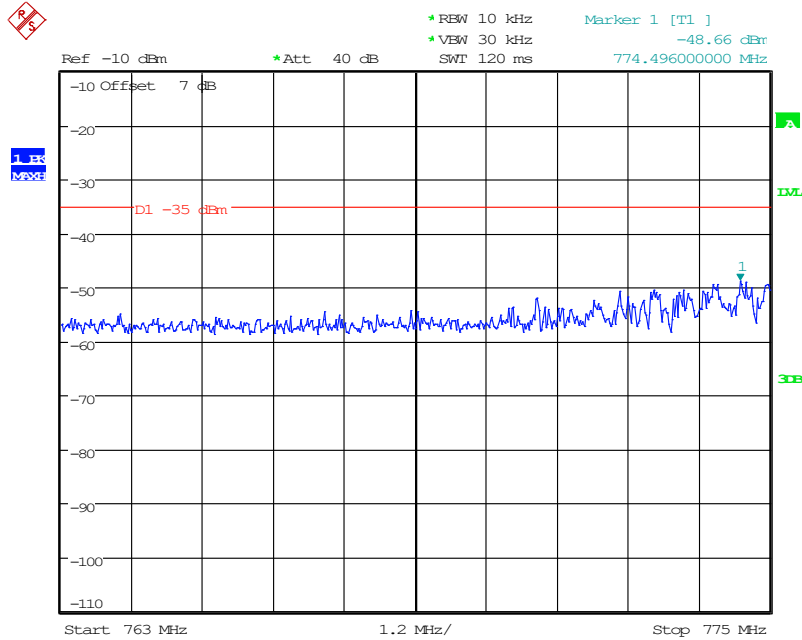

3201 Band 13_5 MHz_Middle_QPSK_1(30MHz-1GHz)

Date: 10.JUN.2024 15:34:21

3202 Band 13_5 MHz_Middle_QPSK_2(1GHz-10GHz)

Date: 10.JUN.2024 15:34:31

3203 Band 13_5 MHz_Middle_QPSK_3(763MHz-775MHz)

Date: 10.JUN.2024 15:34:44