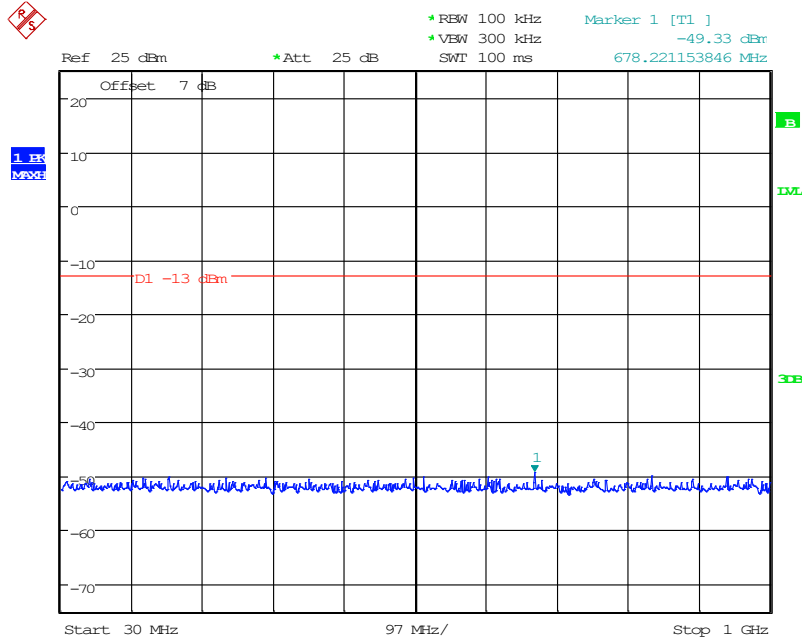

601 Band 2_3 MHz_High_QPSK(30MHz-1GHz)

Date: 11.JUN.2024 16:04:47