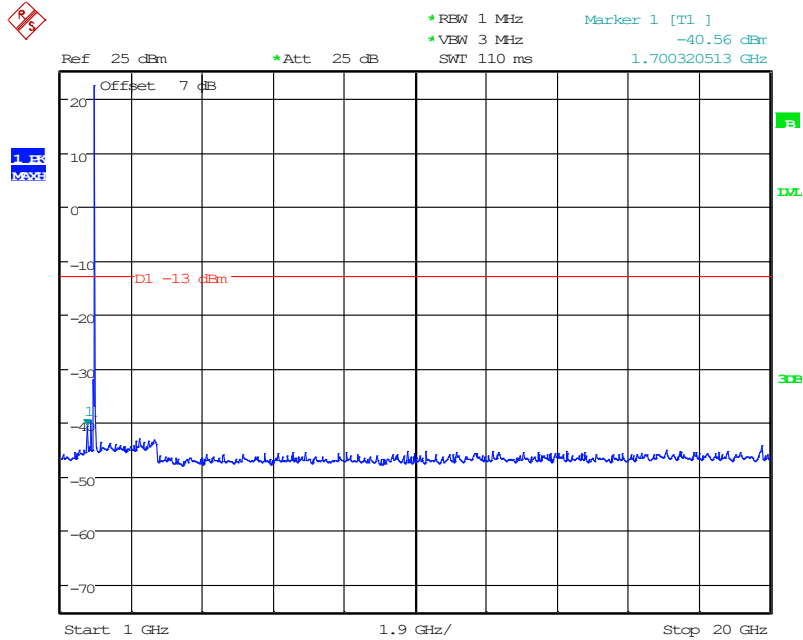

1802 Band 2_20 MHz_High_QPSK(1GHz-20GHz)

Date: 11.JUN.2024 16:31:27