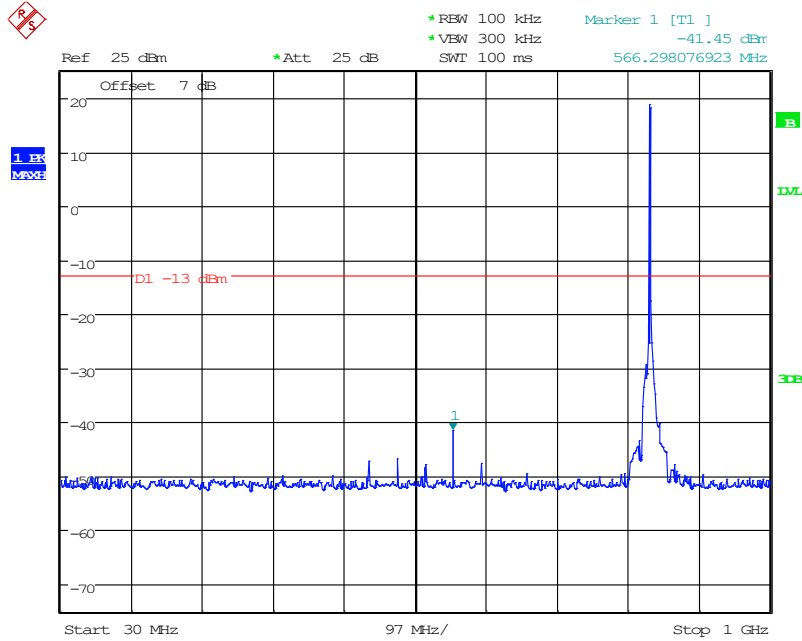

2601 Band 5_5 MHz_Middle_QPSK(30MHz-1GHz)

Date: 11.JUN.2024 16:36:28