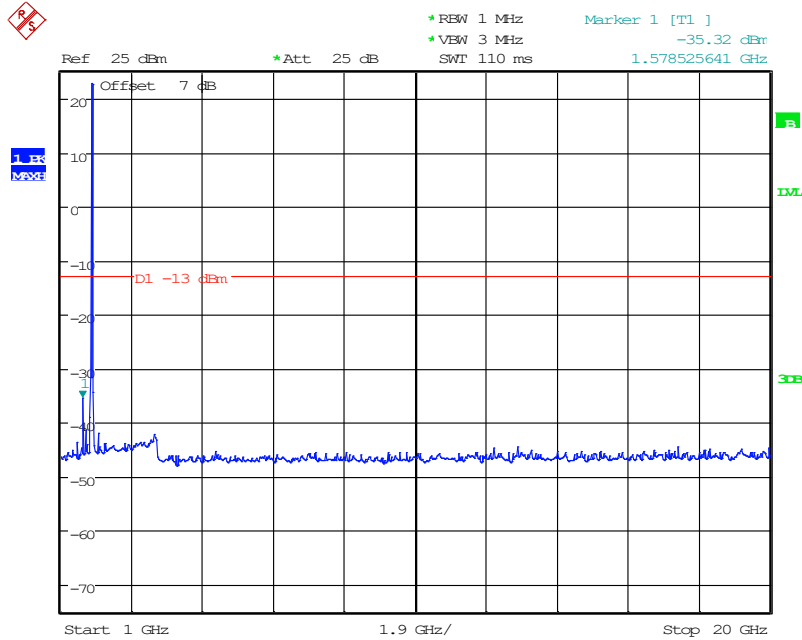

402 Band 2_3 MHz_Low_QPSK(1GHz-20GHz)

Date: 11.JUN.2024 16:24:20