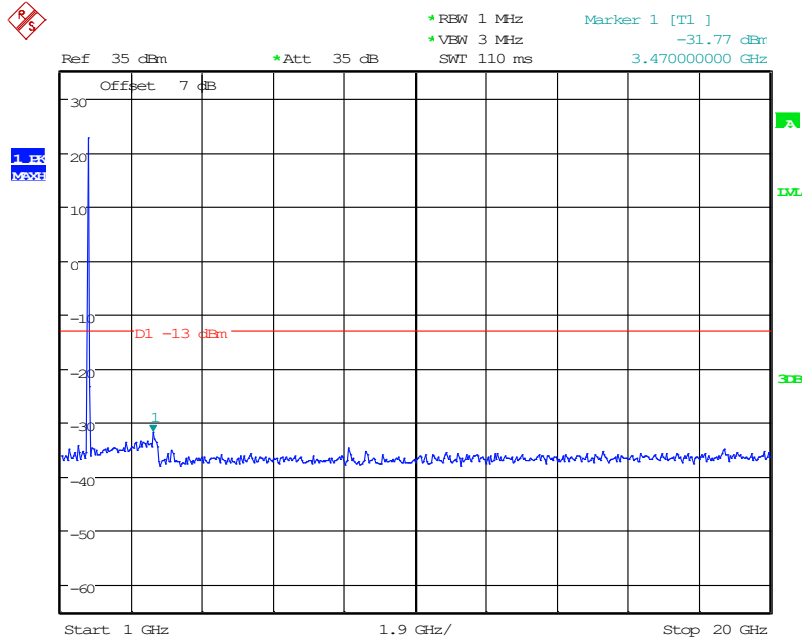

802 Band 4_5 MHz_Middle_QPSK_2(1GHz-20GHz)

Date: 10.JUN.2024 15:08:37

901 Band 4_5 MHz_High_QPSK_1(30MHz-1GHz)

Date: 10.JUN.2024 15:08:50

902 Band 4_5 MHz_High_QPSK_2(1GHz-20GHz)

Date: 10.JUN.2024 15:09:00