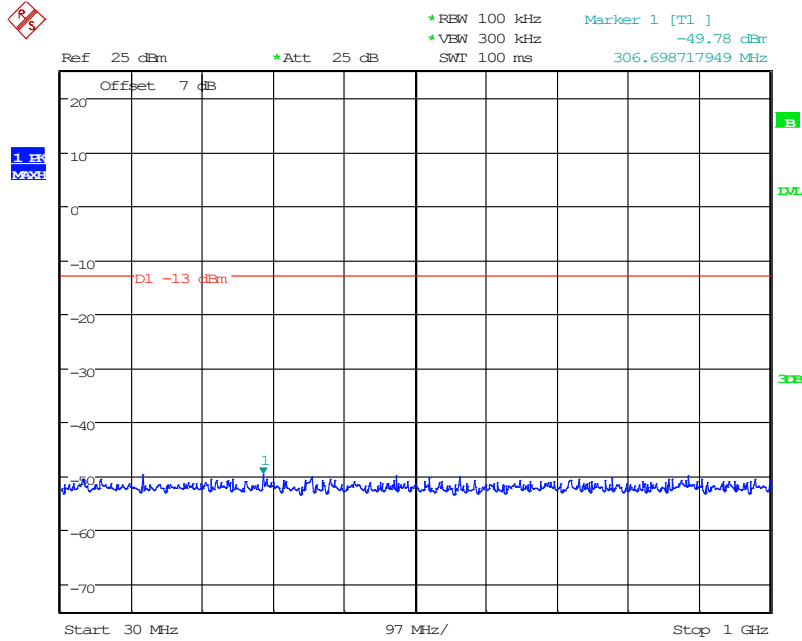

1701 Band 2_20 MHz_Middle_QPSK(30MHz-1GHz)

Date: 11.JUN.2024 16:08:58