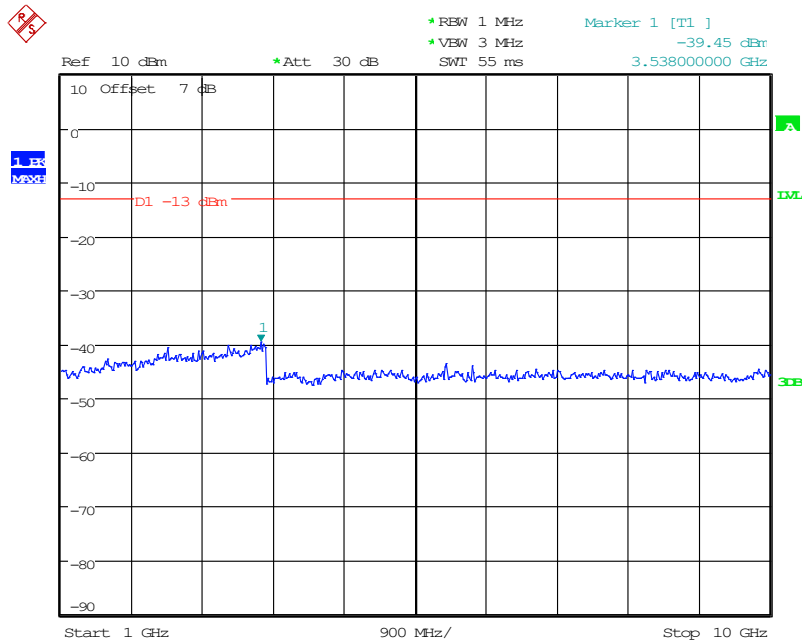

3302 Band 13_5 MHz_High_QPSK_2(1GHz-10GHz)

Date: 10.JUN.2024 15:35:34