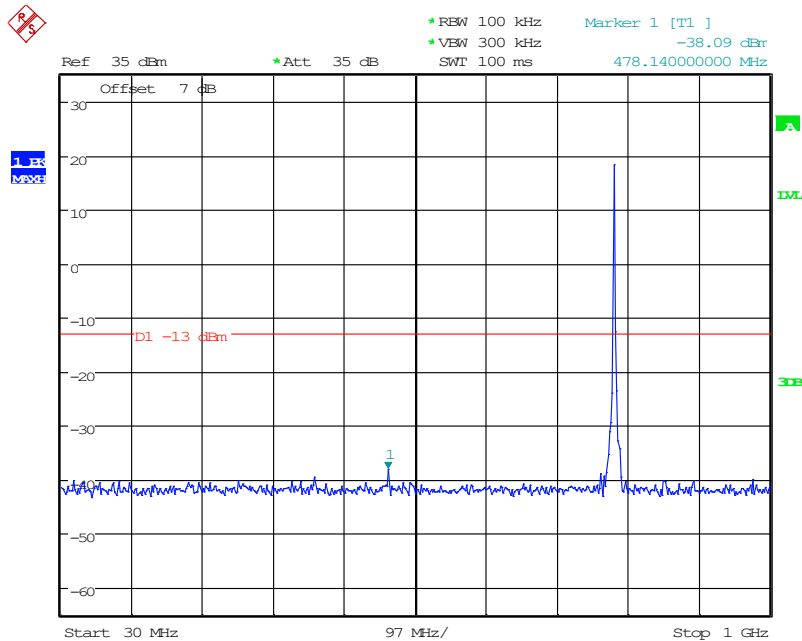

3401 Band 13_10 MHz_Middle_QPSK_1(30MHz-1GHz)

Date: 10.JUN.2024 15:37:03