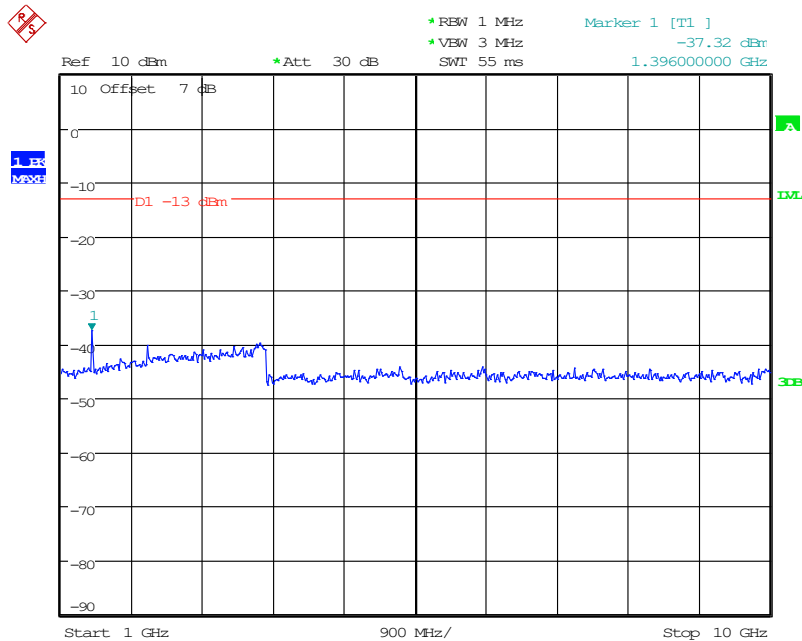

2402 Band 12_3 MHz_High_QPSK_2(1GHz-10GHz)

Date: 10.JUN.2024 15:28:08

2501 Band 12_5 MHz_Low_QPSK_1(30MHz-1GHz)

Date: 10.JUN.2024 15:28:59

2502 Band 12_5 MHz_Low_QPSK_2(1GHz-10GHz)

Date: 10.JUN.2024 15:29:09