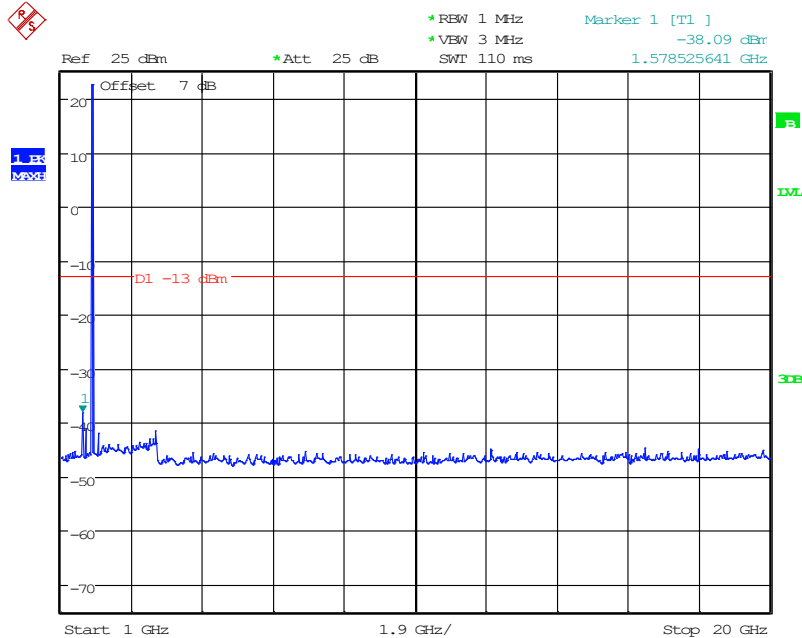

1002 Band 2_10 MHz_Low_QPSK(1GHz-20GHz)

Date: 11.JUN.2024 16:24:58