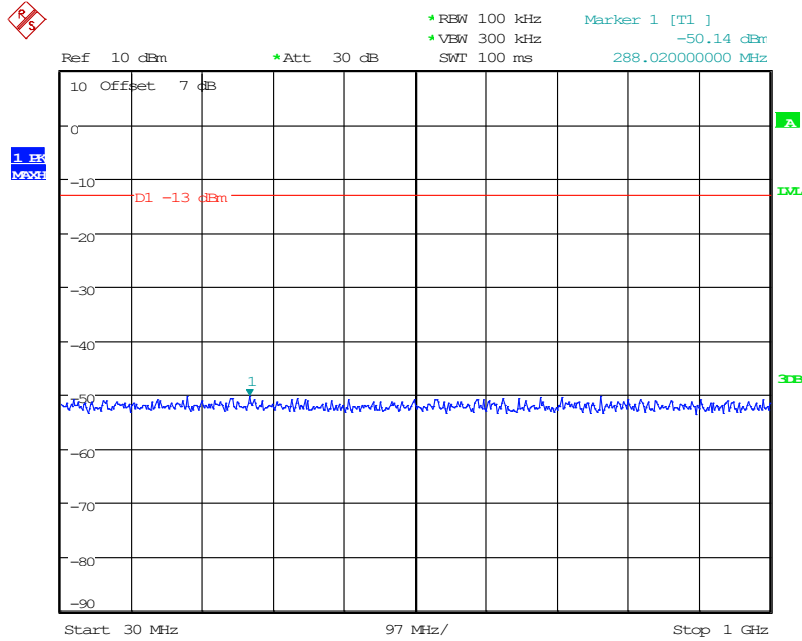

1001 Band 4_10 MHz_Low_QPSK_1(30MHz-1GHz)

Date: 10.JUN.2024 15:09:43