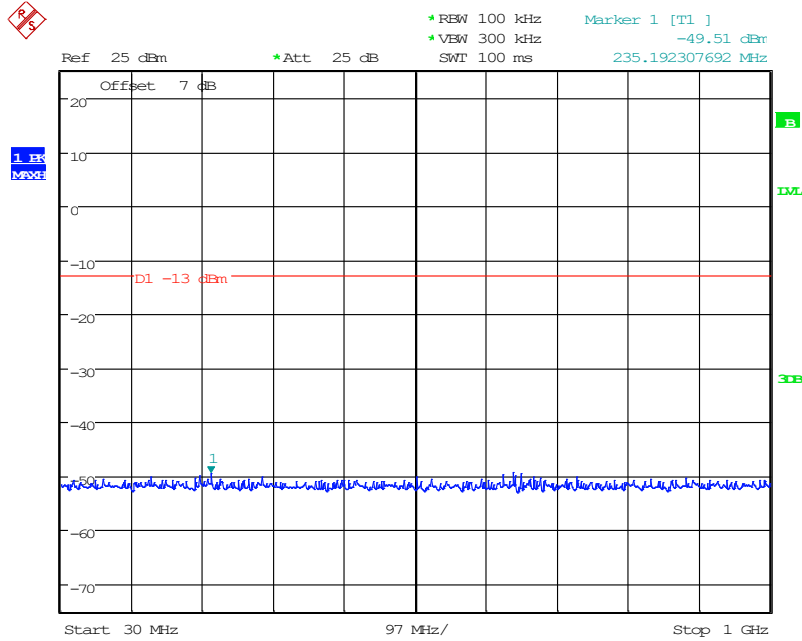

502 Band 2_3 MHz_Middle_QPSK(1GHz-20GHz)

Date: 11.JUN.2024 16:26:36

601 Band 2_3 MHz_High_QPSK(30MHz-1GHz)

Date: 11.JUN.2024 16:04:47

602 Band 2_3 MHz_High_QPSK(1GHz-20GHz)

Date: 11.JUN.2024 16:29:45

701 Band 2_5 MHz_Low_QPSK(30MHz-1GHz)