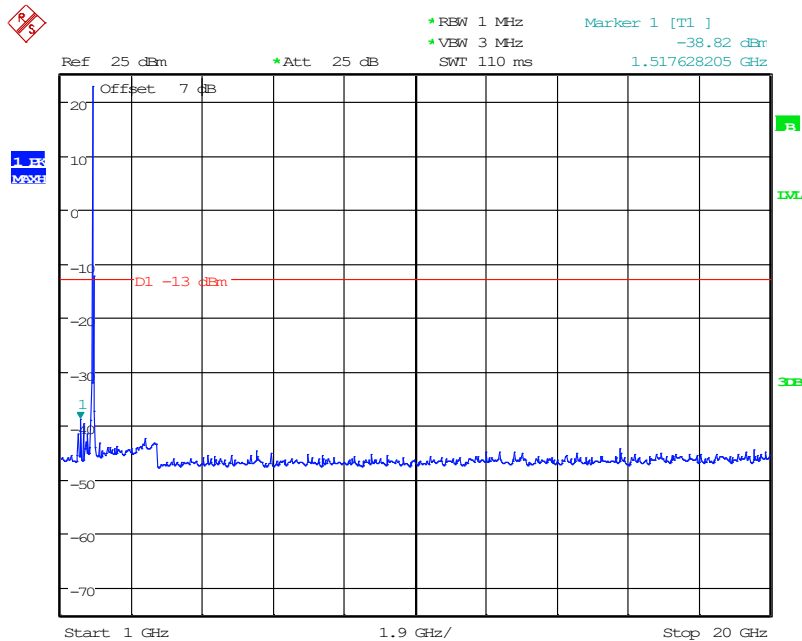

1001 Band 2_10 MHz_Low_QPSK(30MHz-1GHz)

Date: 11.JUN.2024 16:06:38

1002 Band 2_10 MHz_Low_QPSK(1GHz-20GHz)

Date: 11.JUN.2024 16:24:58

1101 Band 2_10 MHz_Middle_QPSK(30MHz-1GHz)

Date: 11.JUN.2024 16:06:53

1102 Band 2_10 MHz_Middle_QPSK(1GHz-20GHz)