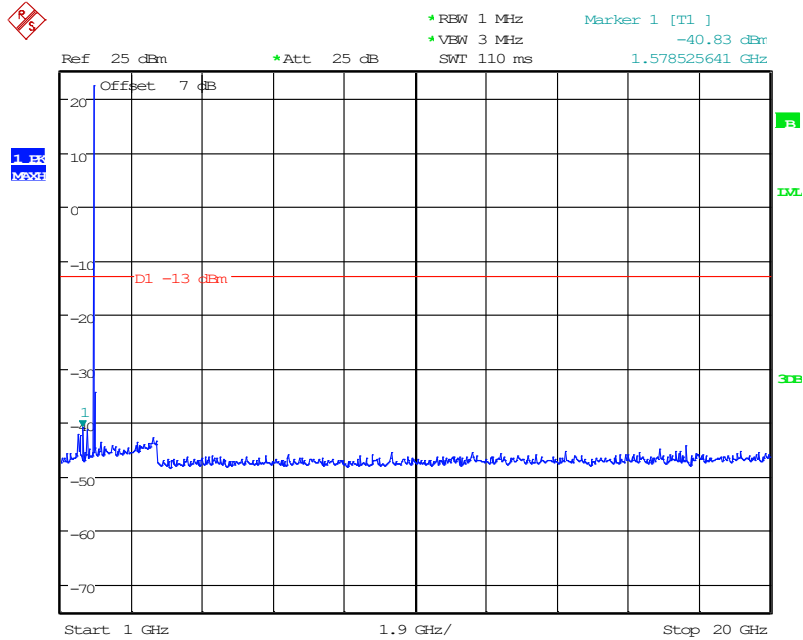

502 Band 2_3 MHz_Middle_QPSK(1GHz-20GHz)

Date: 11.JUN.2024 16:26:36

601 Band 2_3 MHz_High_QPSK(30MHz-1GHz)

Date: 11.JUN.2024 16:04:47

602 Band 2_3 MHz_High_QPSK(1GHz-20GHz)

Date: 11.JUN.2024 16:29:45

701 Band 2_5 MHz_Low_QPSK(30MHz-1GHz)