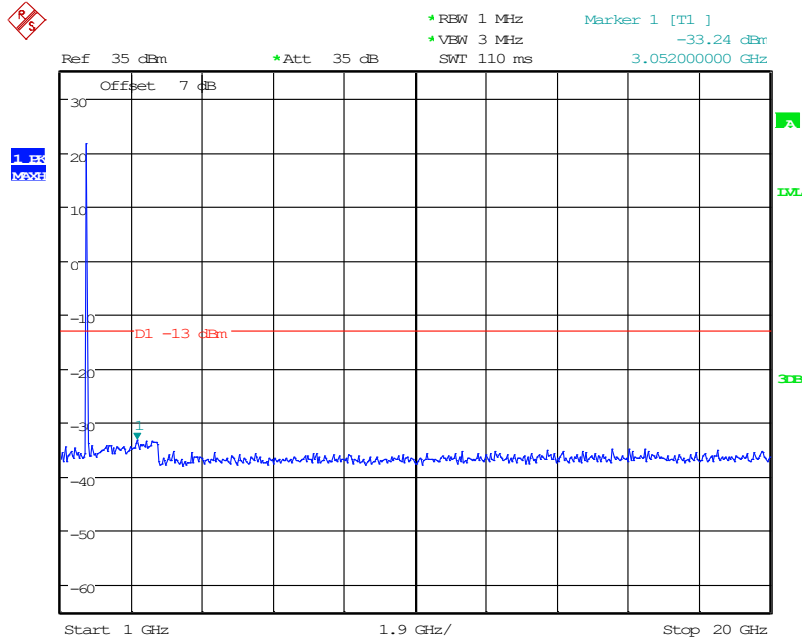

1002 Band 4_10 MHz_Low_QPSK_2(1GHz-20GHz)

Date: 10.JUN.2024 15:09:53