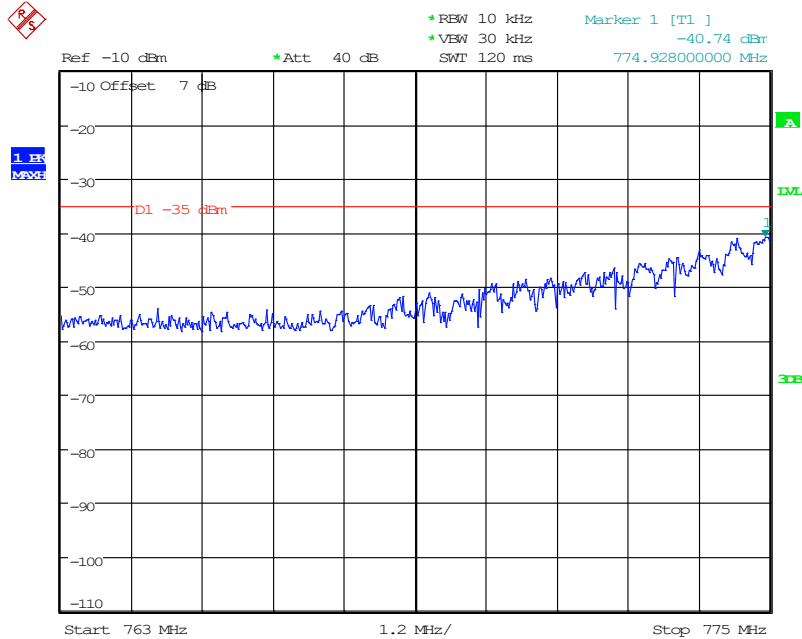

3103 Band 13_5 MHz_Low_QPSK_3(763MHz-775MHz)

Date: 10.JUN.2024 15:33:42