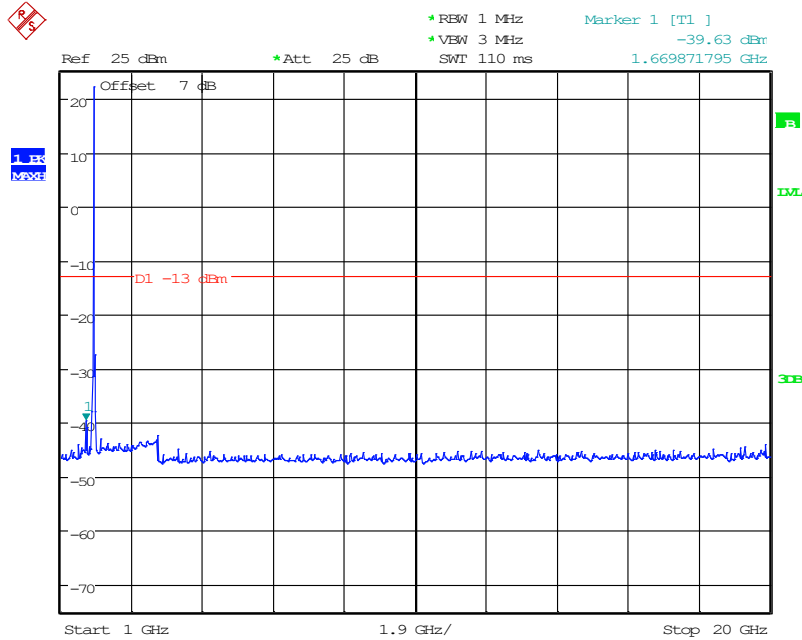

1302 Band 2_15 MHz_Low_QPSK(1GHz-20GHz)

Date: 11.JUN.2024 16:25:19

1501 Band 2_15 MHz_High_QPSK(30MHz-1GHz)

Date: 11.JUN.2024 16:08:29

1502 Band 2_15 MHz_High_QPSK(1GHz-20GHz)

Date: 11.JUN.2024 16:30:39

1601 Band 2_20 MHz_Low_QPSK(30MHz-1GHz)