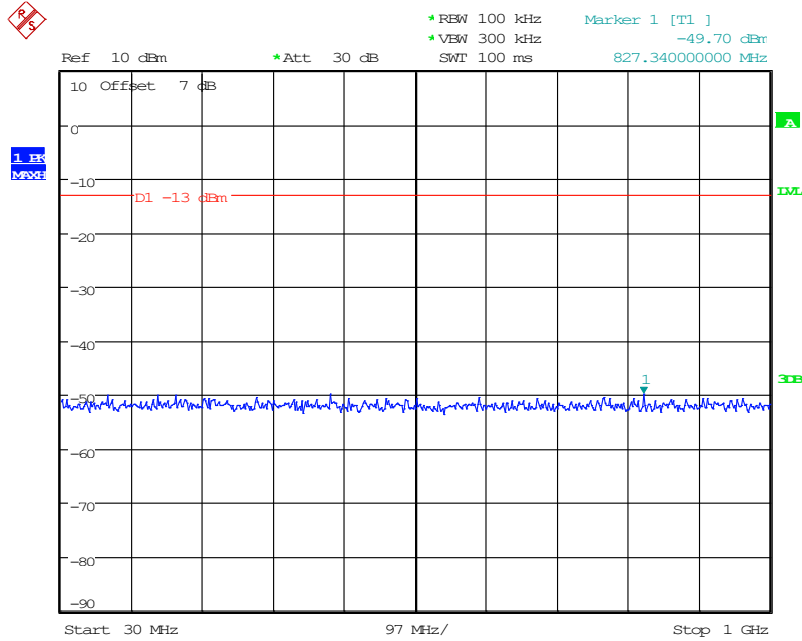

701 Band 4_5 MHz_Low_QPSK_1(30MHz-1GHz)

Date: 10.JUN.2024 15:08:03