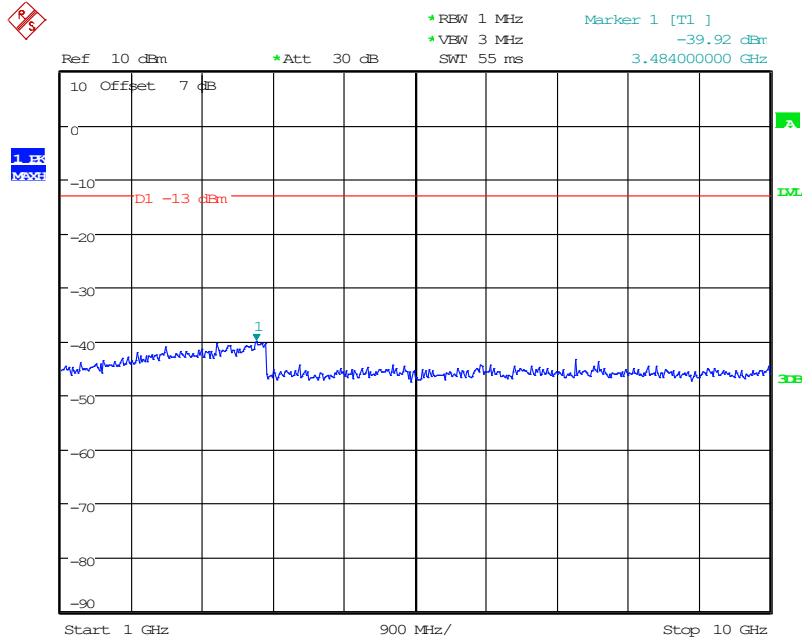

3002 Band 12_10 MHz_High_QPSK_2(1GHz-10GHz)

Date: 10.JUN.2024 15:32:52

3101 Band 13_5 MHz_Low_QPSK_1(30MHz-1GHz)

Date: 10.JUN.2024 15:33:13

3102 Band 13_5 MHz_Low_QPSK_2(1GHz-10GHz)

Date: 10.JUN.2024 15:33:23