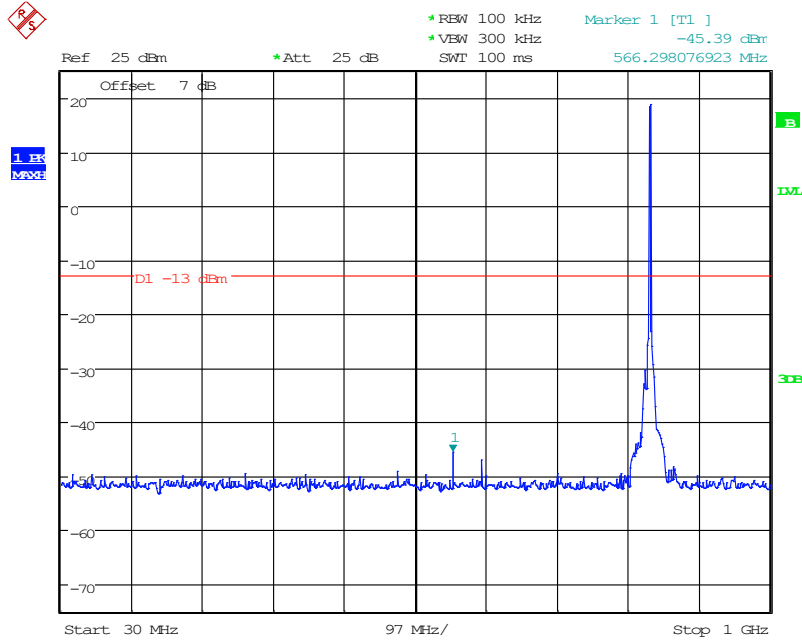

1902 Band 5_1.4 MHz_Low_QPSK(1GHz-20GHz)

Date: 11.JUN.2024 16:11:25

2201 Band 5_3 MHz_Low_QPSK(30MHz-1GHz)

Date: 11.JUN.2024 16:33:33

2202 Band 5_3 MHz_Low_QPSK(1GHz-20GHz)

Date: 11.JUN.2024 16:12:43

2301 Band 5_3 MHz_Middle_QPSK(30MHz-1GHz)