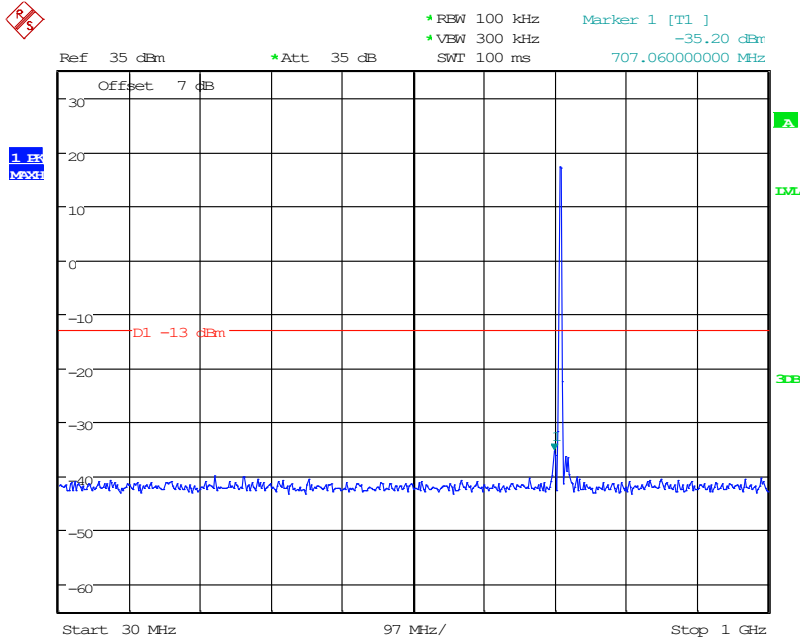

2201 Band 12_3 MHz_Low_QPSK_1(30MHz-1GHz)

Date: 10.JUN.2024 15:27:11

2202 Band 12_3 MHz_Low_QPSK_2(1GHz-10GHz)

Date: 10.JUN.2024 15:27:21

2401 Band 12_3 MHz_High_QPSK_1(30MHz-1GHz)

Date: 10.JUN.2024 15:27:58