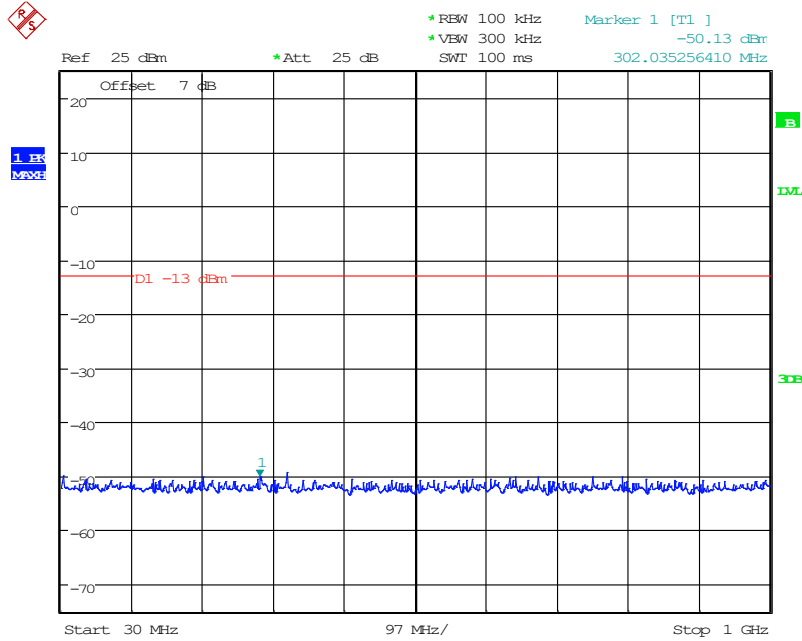

Date: 11.JUN.2024 16:27:13

1201 Band 2_10 MHz_High_QPSK(30MHz-1GHz)

Date: 11.JUN.2024 16:07:15

1202 Band 2_10 MHz_High_QPSK(1GHz-20GHz)

Date: 11.JUN.2024 16:30:14

1301 Band 2_15 MHz_Low_QPSK(30MHz-1GHz)

Date: 11.JUN.2024 16:07:55