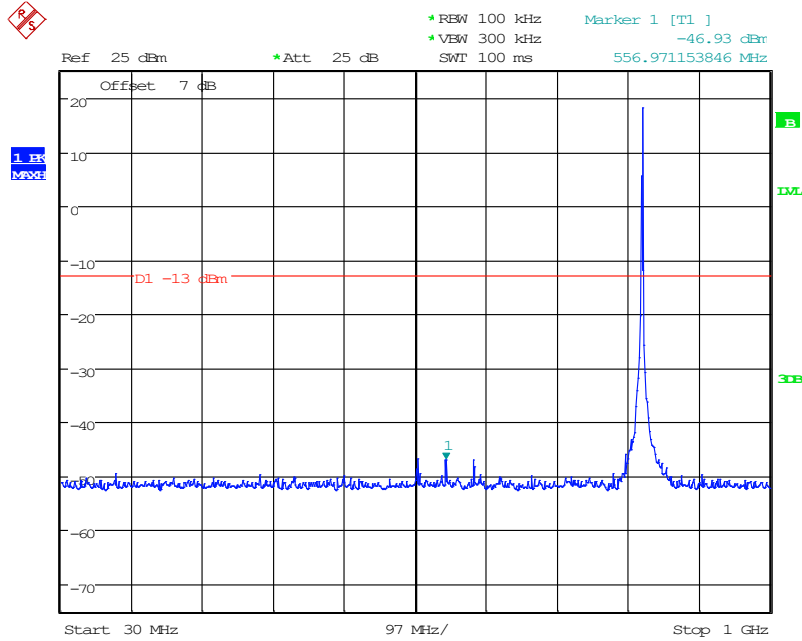

Date: 11.JUN.2024 16:28:50

1801 Band 2_20 MHz_High_QPSK(30MHz-1GHz)

Date: 11.JUN.2024 16:09:17

1802 Band 2_20 MHz_High_QPSK(1GHz-20GHz)

Date: 11.JUN.2024 16:31:27

1901 Band 5_1.4 MHz_Low_QPSK(30MHz-1GHz)

Date: 11.JUN.2024 16:33:17