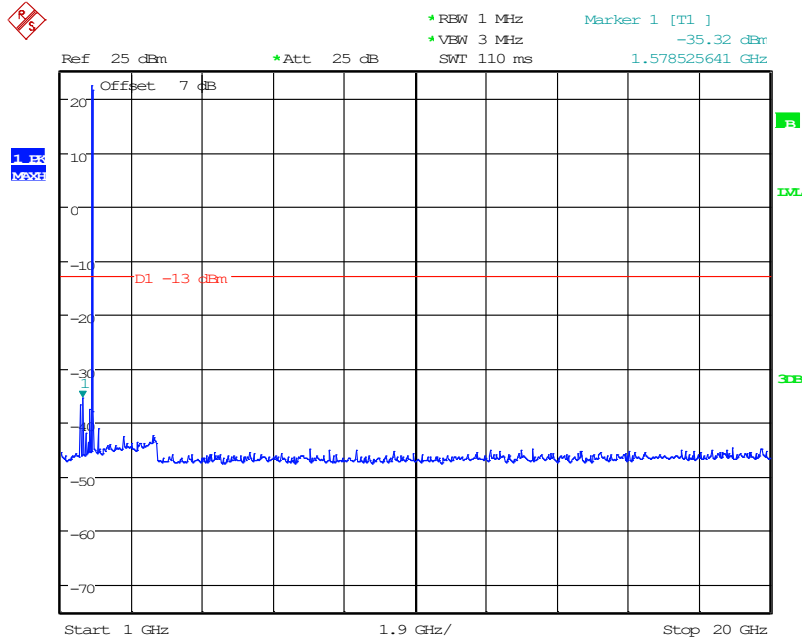

1602 Band 2_20 MHz_Low_QPSK(1GHz-20GHz)

Date: 11.JUN.2024 16:25:42