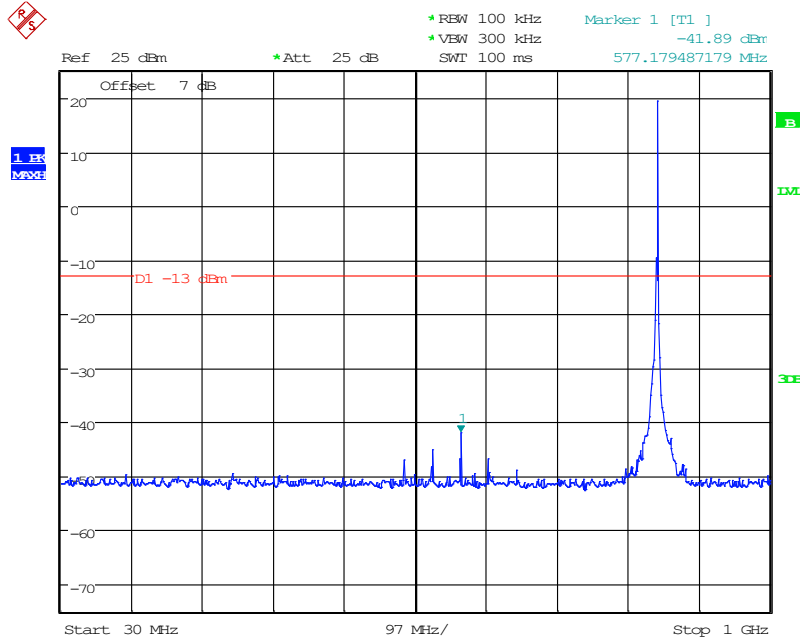

2601 Band 5_5 MHz_Middle_QPSK(30MHz-1GHz)

Date: 11.JUN.2024 16:36:28

2602 Band 5_5 MHz_Middle_QPSK(1GHz-20GHz)

Date: 11.JUN.2024 16:20:00

2701 Band 5_5 MHz_High_QPSK(30MHz-1GHz)

Date: 11.JUN.2024 16:38:50

2702 Band 5_5 MHz_High_QPSK(1GHz-20GHz)