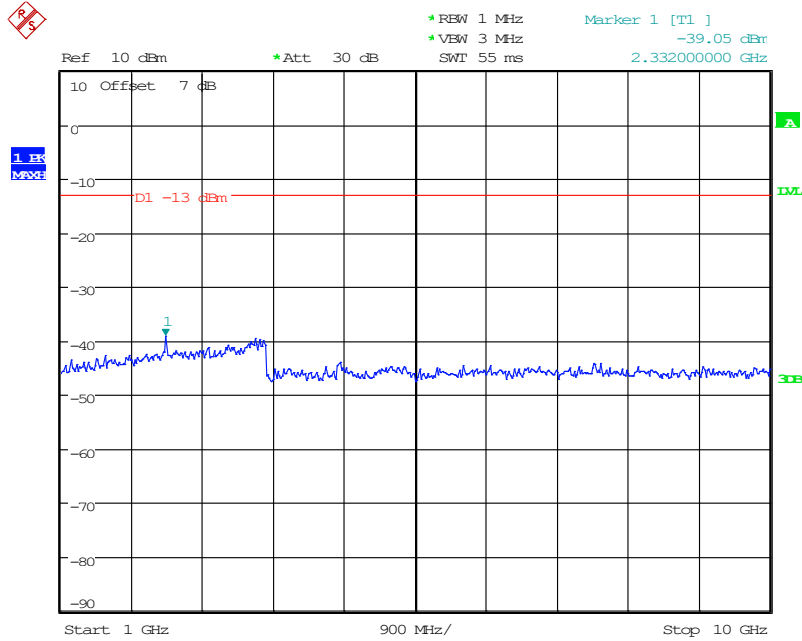

3202 Band 13_5 MHz_Middle_QPSK_2(1GHz-10GHz)

Date: 10.JUN.2024 15:34:31