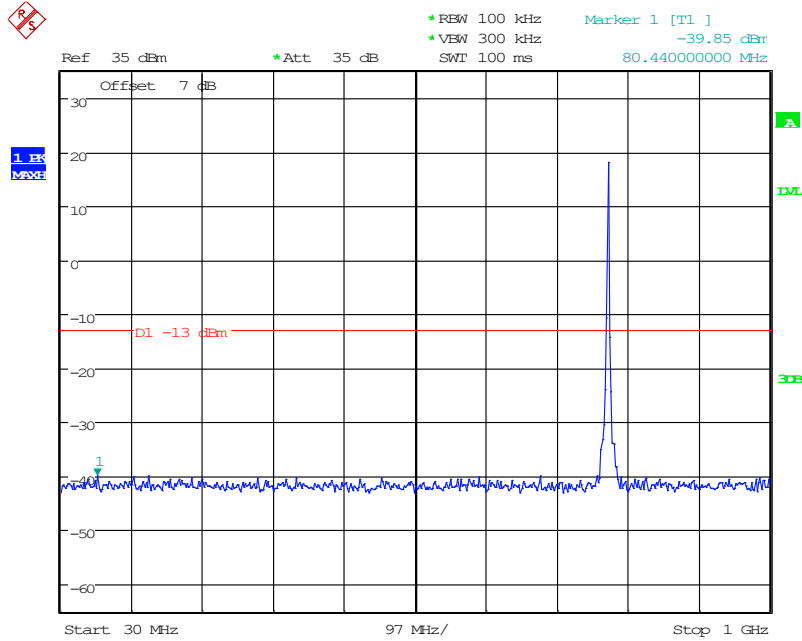

3101 Band 13_5 MHz_Low_QPSK_1(30MHz-1GHz)

Date: 10.JUN.2024 15:33:13