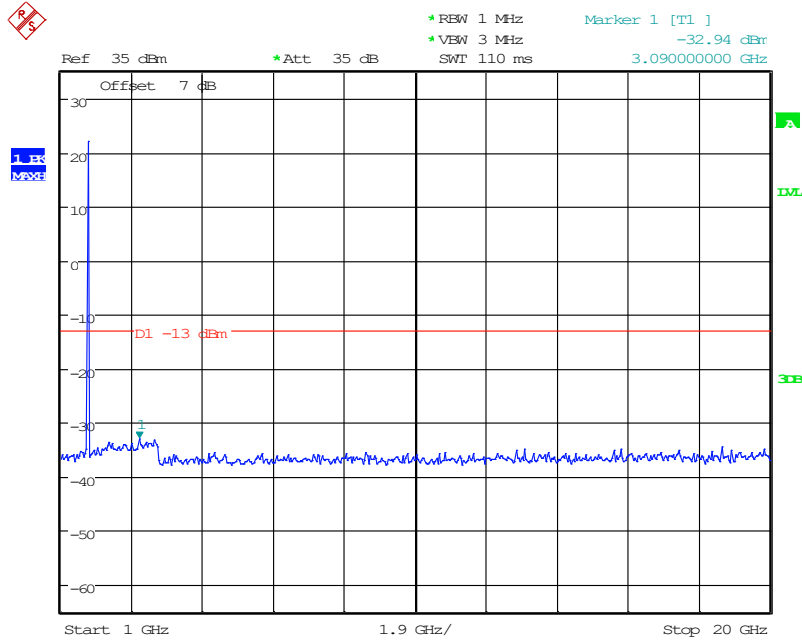

802 Band 4_5 MHz_Middle_QPSK_2(1GHz-20GHz)

Date: 10.JUN.2024 15:08:37