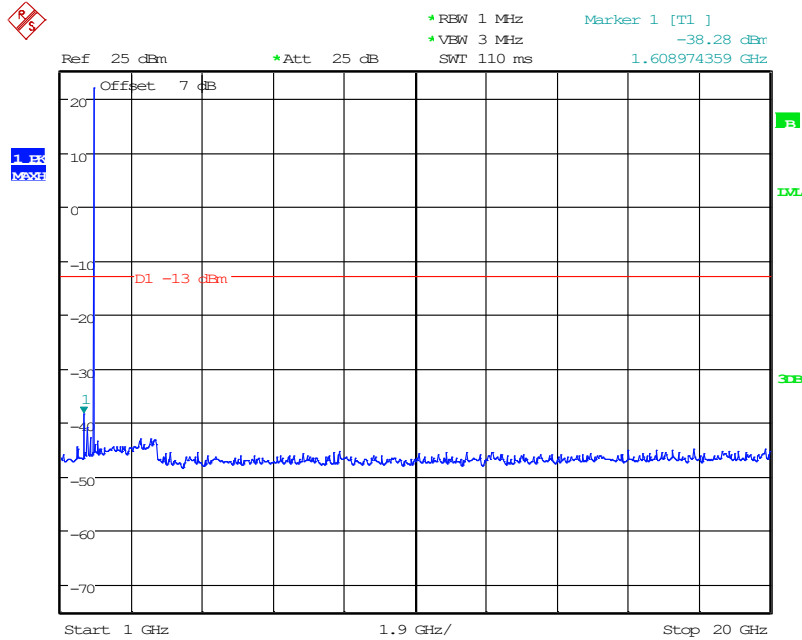

1202 Band 2_10 MHz_High_QPSK(1GHz-20GHz)

Date: 11.JUN.2024 16:30:14