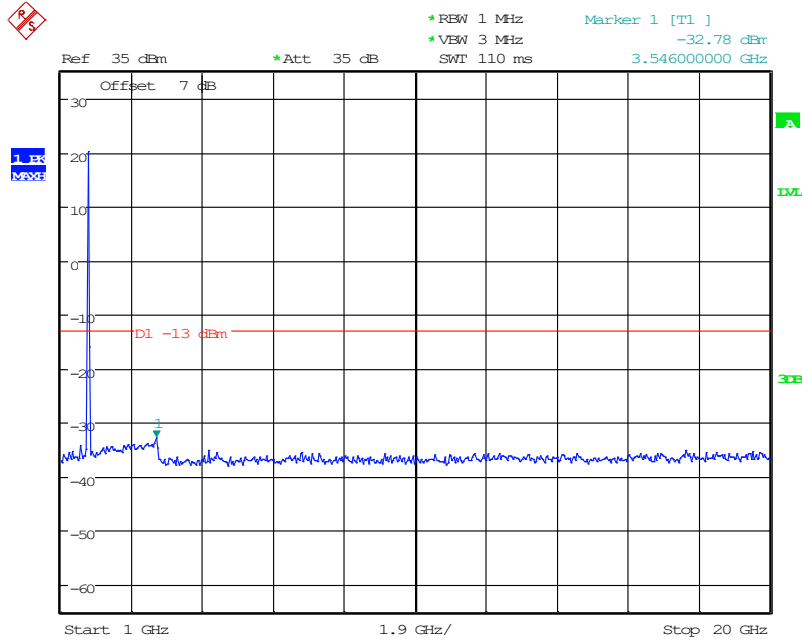

401 Band 4_3 MHz_Low_QPSK_1(30MHz-1GHz)

Date: 10.JUN.2024 15:06:12

402 Band 4_3 MHz_Low_QPSK_2(1GHz-20GHz)

Date: 10.JUN.2024 15:06:22

601 Band 4_3 MHz_High_QPSK_1(30MHz-1GHz)

Date: 10.JUN.2024 15:06:59

602 Band 4_3 MHz_High_QPSK_2(1GHz-20GHz)