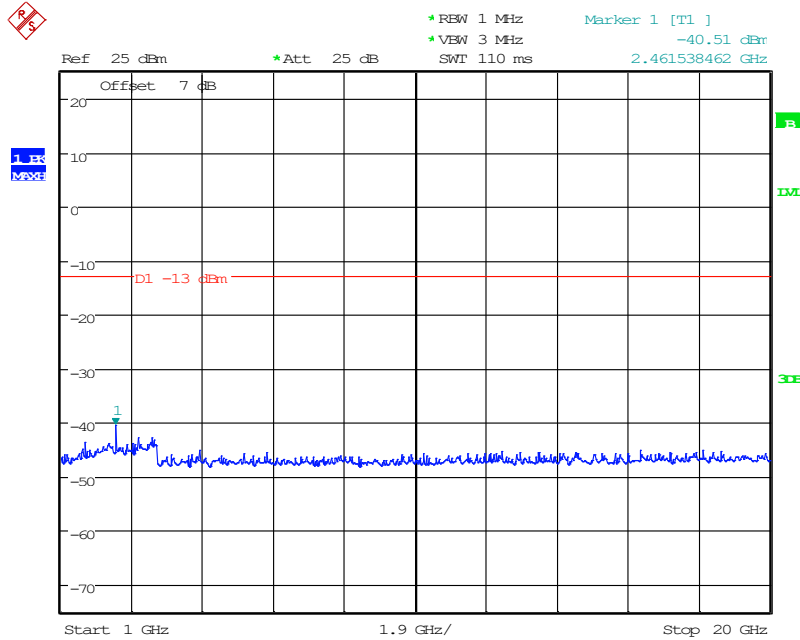

2601 Band 5_5 MHz_Middle_QPSK(30MHz-1GHz)

Date: 11.JUN.2024 16:36:28

2602 Band 5_5 MHz_Middle_QPSK(1GHz-20GHz)

Date: 11.JUN.2024 16:20:00

2701 Band 5_5 MHz_High_QPSK(30MHz-1GHz)

Date: 11.JUN.2024 16:38:50

2702 Band 5_5 MHz_High_QPSK(1GHz-20GHz)