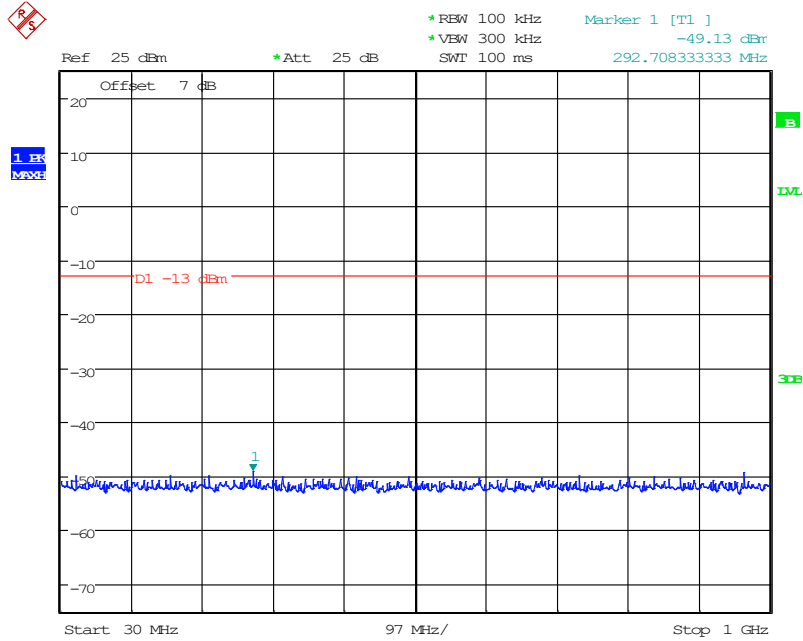

1801 Band 2_20 MHz_High_QPSK(30MHz-1GHz)

Date: 11.JUN.2024 16:09:17