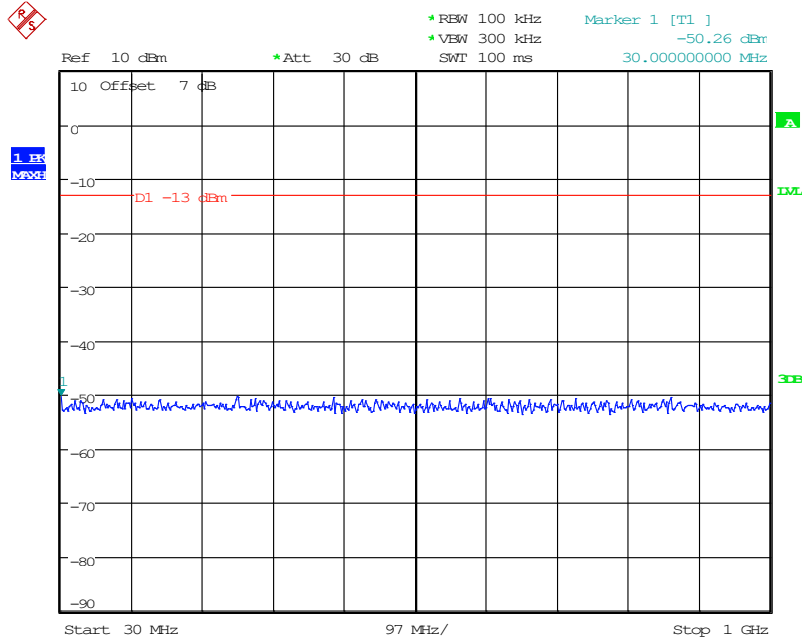

901 Band 4_5 MHz_High_QPSK_1(30MHz-1GHz)

Date: 10.JUN.2024 15:08:50