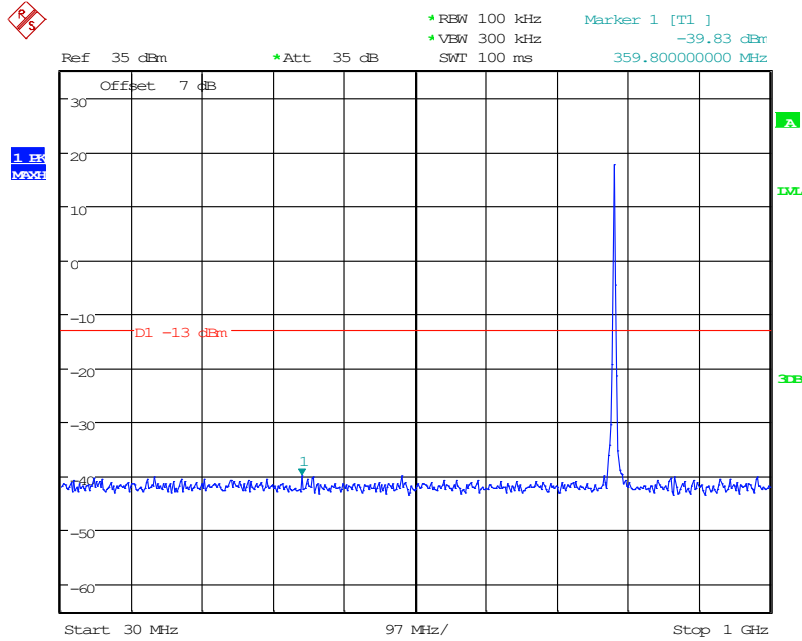

3301 Band 13_5 MHz_High_QPSK_1(30MHz-1GHz)

Date: 10.JUN.2024 15:35:24