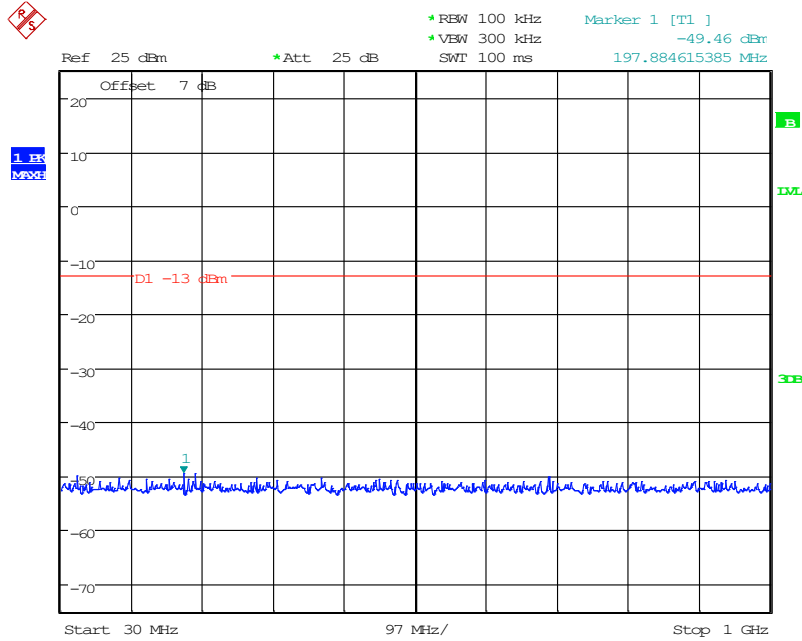

1302 Band 2_15 MHz_Low_QPSK(1GHz-20GHz)

Date: 11.JUN.2024 16:25:19

1501 Band 2_15 MHz_High_QPSK(30MHz-1GHz)

Date: 11.JUN.2024 16:08:29

1502 Band 2_15 MHz_High_QPSK(1GHz-20GHz)

Date: 11.JUN.2024 16:30:39

1601 Band 2_20 MHz_Low_QPSK(30MHz-1GHz)