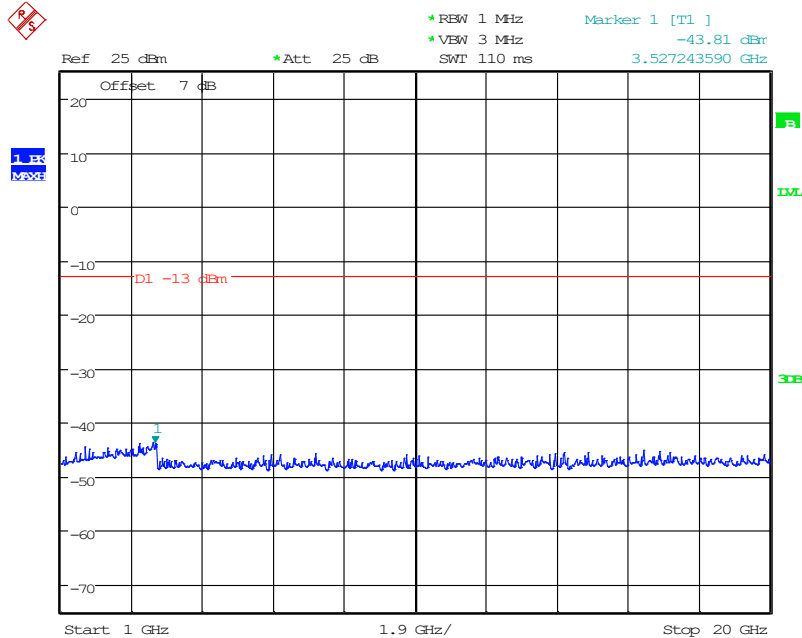

2902 Band 5_10 MHz_Middle_QPSK(1GHz-20GHz)

Date: 11.JUN.2024 16:20:50

3001 Band 5_10 MHz_High_QPSK(30MHz-1GHz)

Date: 11.JUN.2024 16:39:45

3002 Band 5_10 MHz_High_QPSK(1GHz-20GHz)

Date: 11.JUN.2024 16:21:18