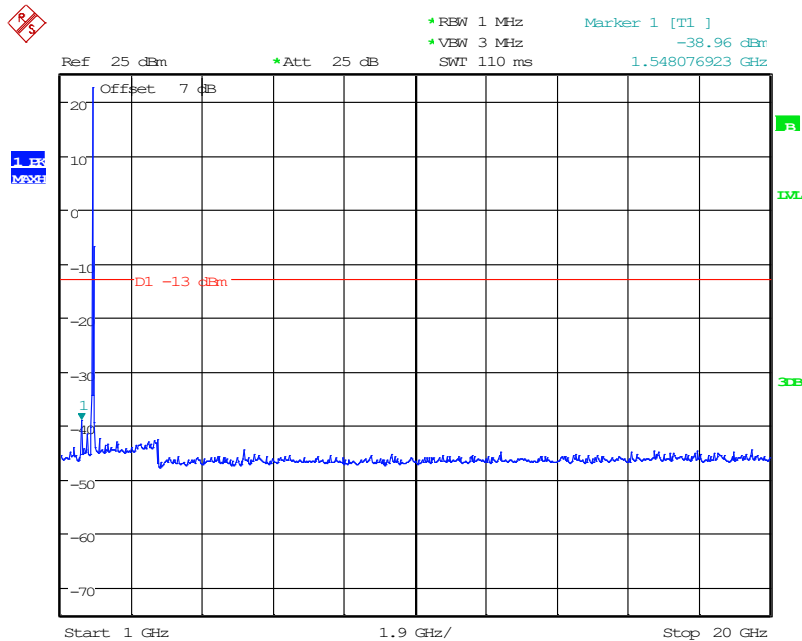

Date: 11.JUN.2024 16:08:45

1602 Band 2_20 MHz_Low_QPSK(1GHz-20GHz)

Date: 11.JUN.2024 16:25:42

1701 Band 2_20 MHz_Middle_QPSK(30MHz-1GHz)

Date: 11.JUN.2024 16:08:58

1702 Band 2_20 MHz_Middle_QPSK(1GHz-20GHz)