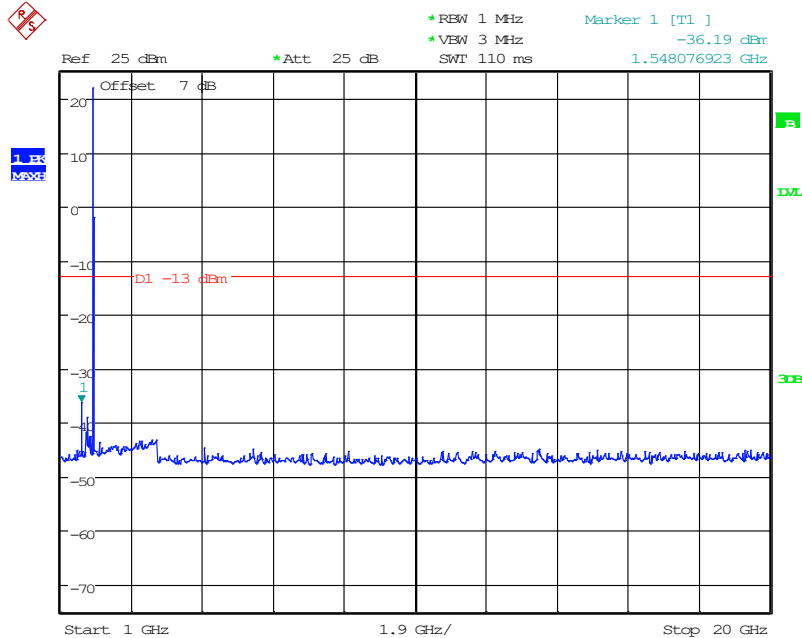

Date: 11.JUN.2024 16:05:07

702 Band 2_5 MHz_Low_QPSK(1GHz-20GHz)

Date: 11.JUN.2024 16:24:41

801 Band 2_5 MHz_Middle_QPSK(30MHz-1GHz)

Date: 11.JUN.2024 16:05:27

802 Band 2_5 MHz_Middle_QPSK(1GHz-20GHz)

Date: 11.JUN.2024 16:26:52