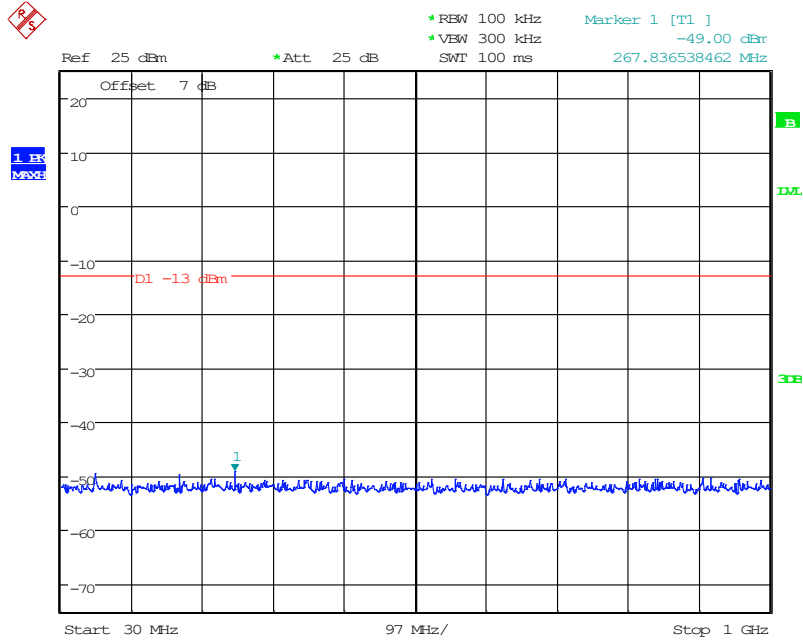

Date: 11.JUN.2024 16:29:20

401 Band 2_3 MHz_Low_QPSK(30MHz-1GHz)

Date: 11.JUN.2024 16:04:02

402 Band 2_3 MHz_Low_QPSK(1GHz-20GHz)

Date: 11.JUN.2024 16:24:20

501 Band 2_3 MHz_Middle_QPSK(30MHz-1GHz)

Date: 11.JUN.2024 16:04:33