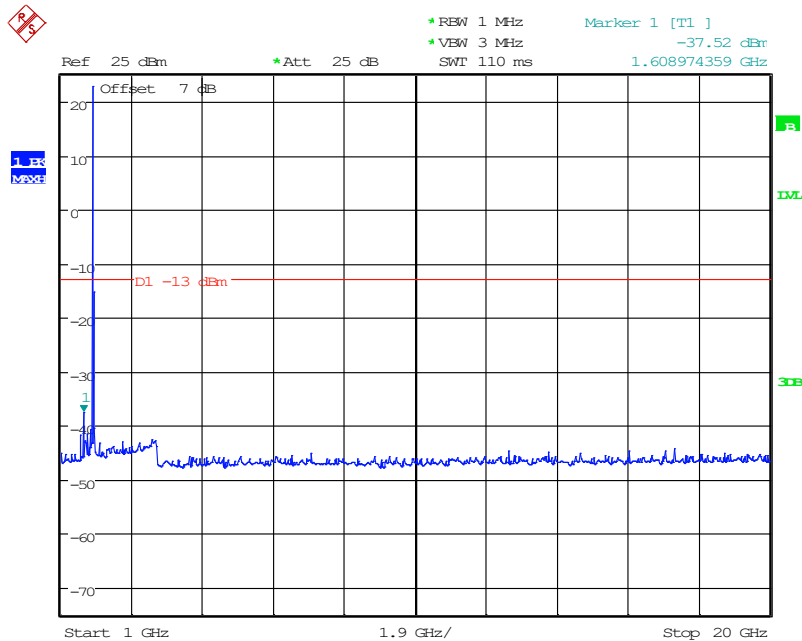

202 Band 2_1.4 MHz_Middle_QPSK(1GHz-20GHz)

Date: 11.JUN.2024 16:26:17