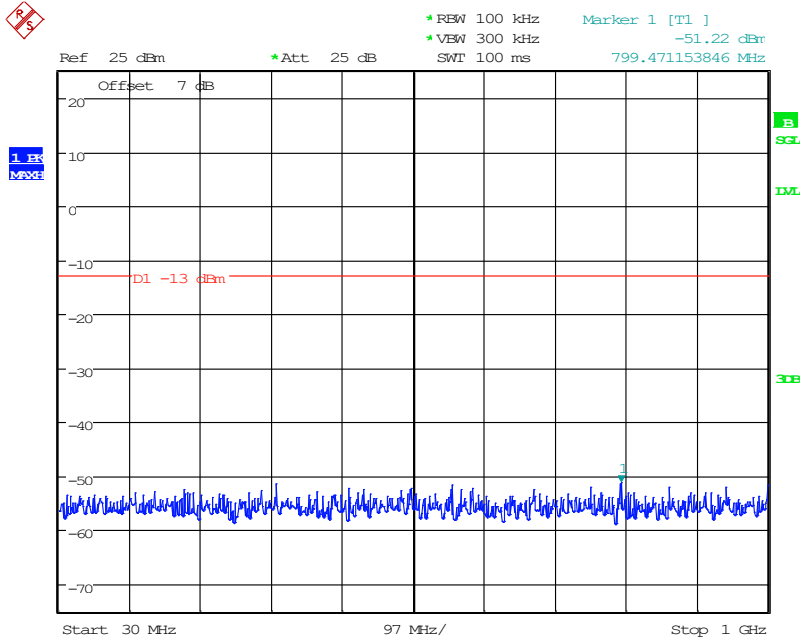

Appendix B: Conducted Spurious Emissions

101 Band 2_1.4 MHz_Low_QPSK(30MHz-1GHz)

Date: 11.JUN.2024 16:02:37

102 Band 2_1.4 MHz_Low_QPSK(1GHz-20GHz)

Date: 11.JUN.2024 16:23:53

201 Band 2_1.4 MHz_Middle_QPSK(30MHz-1GHz)