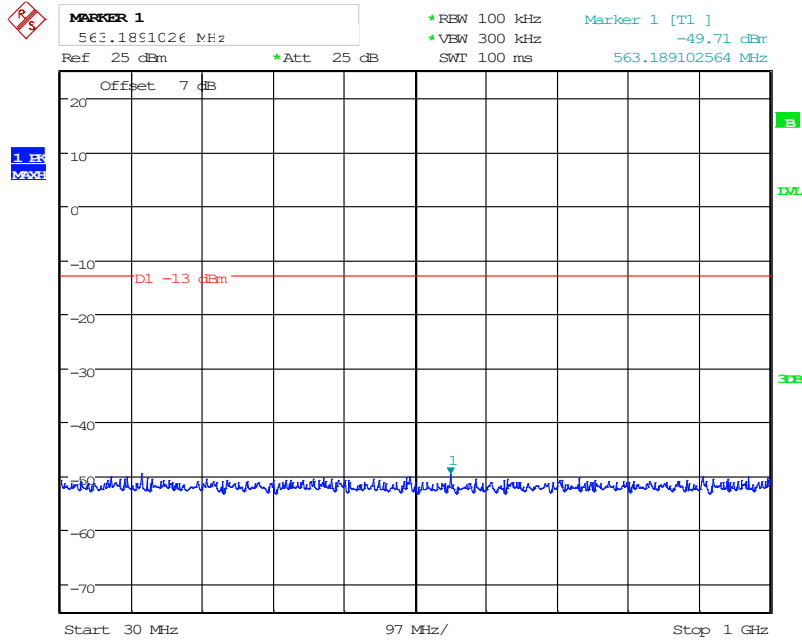

401 Band 2_3 MHz_Low_QPSK(30MHz-1GHz)

Date: 11.JUN.2024 16:04:02