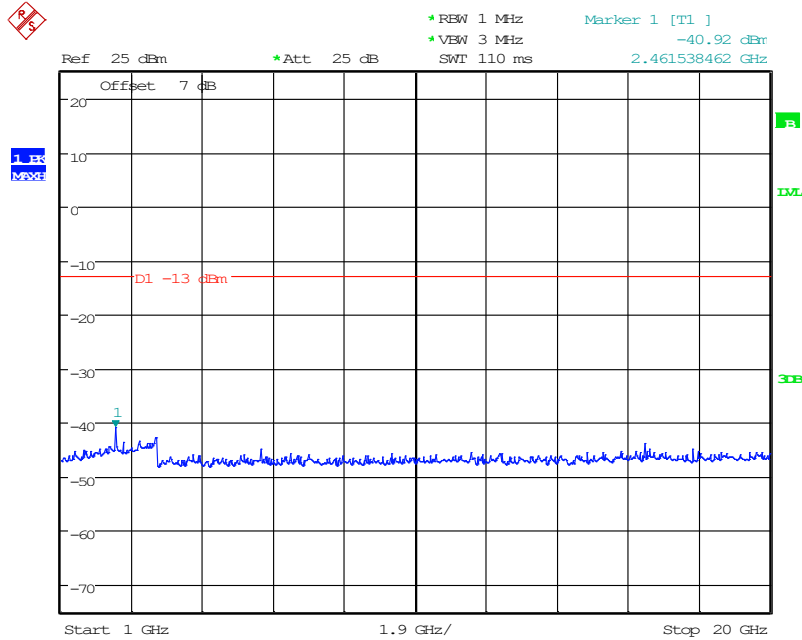

2302 Band 5_3 MHz_Middle_QPSK(1GHz-20GHz)

Date: 11.JUN.2024 16:13:45