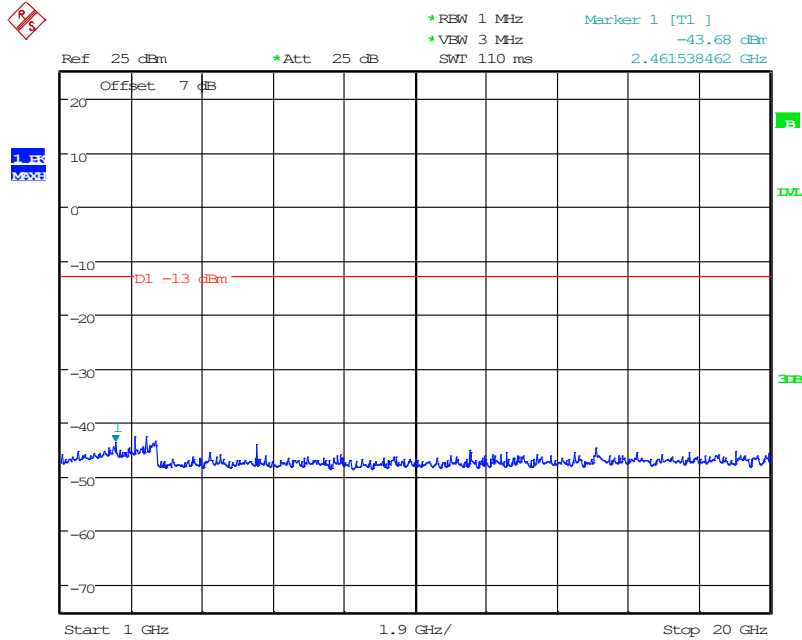

Date: 11.JUN.2024 16:35:52

2302 Band 5_3 MHz_Middle_QPSK(1GHz-20GHz)

Date: 11.JUN.2024 16:13:45

2401 Band 5_3 MHz_High_QPSK(30MHz-1GHz)

Date: 13.JUN.2024 14:34:14

2402 Band 5_3 MHz_High_QPSK(1GHz-20GHz)

Date: 11.JUN.2024 16:22:45