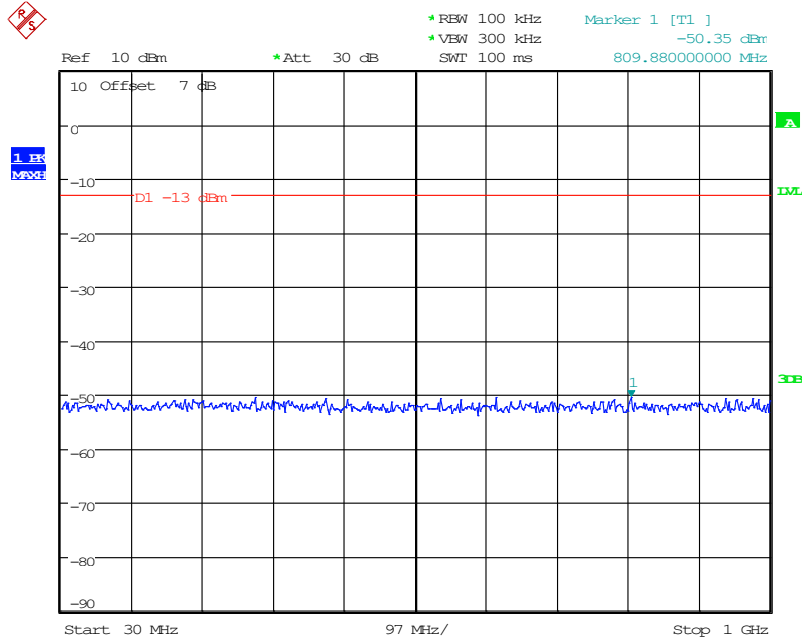

401 Band 4_3 MHz_Low_QPSK_1(30MHz-1GHz)

Date: 10.JUN.2024 15:06:12