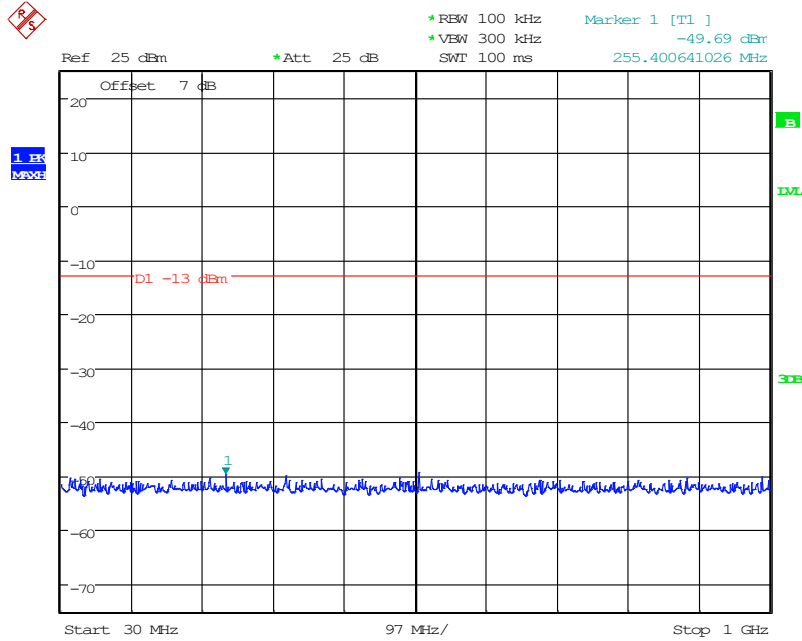

1201 Band 2_10 MHz_High_QPSK(30MHz-1GHz)

Date: 11.JUN.2024 16:07:15