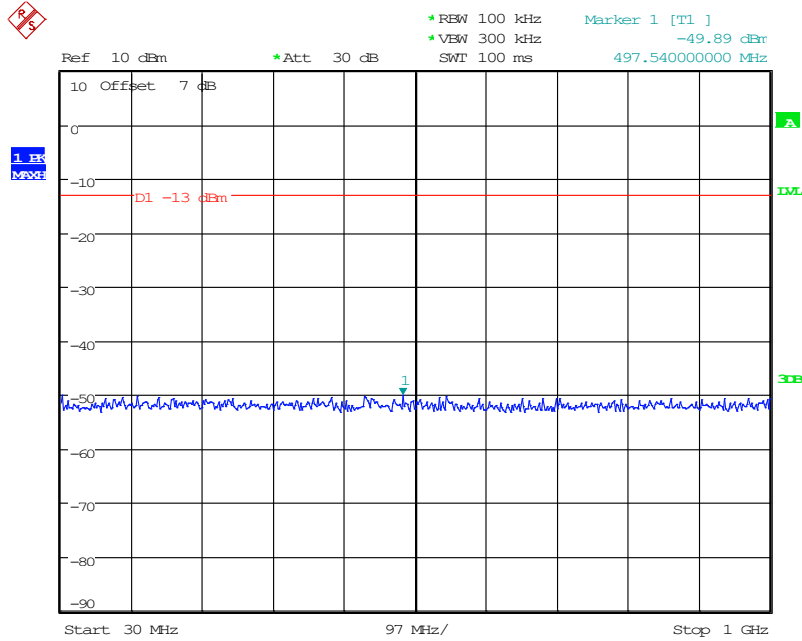

1001 Band 4_10 MHz_Low_QPSK_1(30MHz-1GHz)

Date: 10.JUN.2024 15:09:43

1002 Band 4_10 MHz_Low_QPSK_2(1GHz-20GHz)

Date: 10.JUN.2024 15:09:53

1201 Band 4_10 MHz_High_QPSK_1(30MHz-1GHz)

Date: 10.JUN.2024 15:10:33