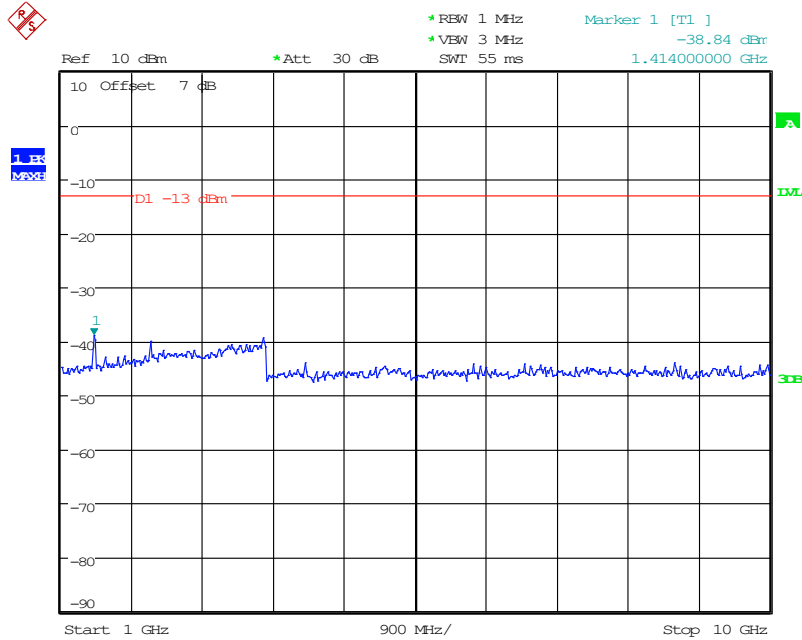

2702 Band 12_5 MHz_High_QPSK_2(1GHz-10GHz)

Date: 10.JUN.2024 15:29:56