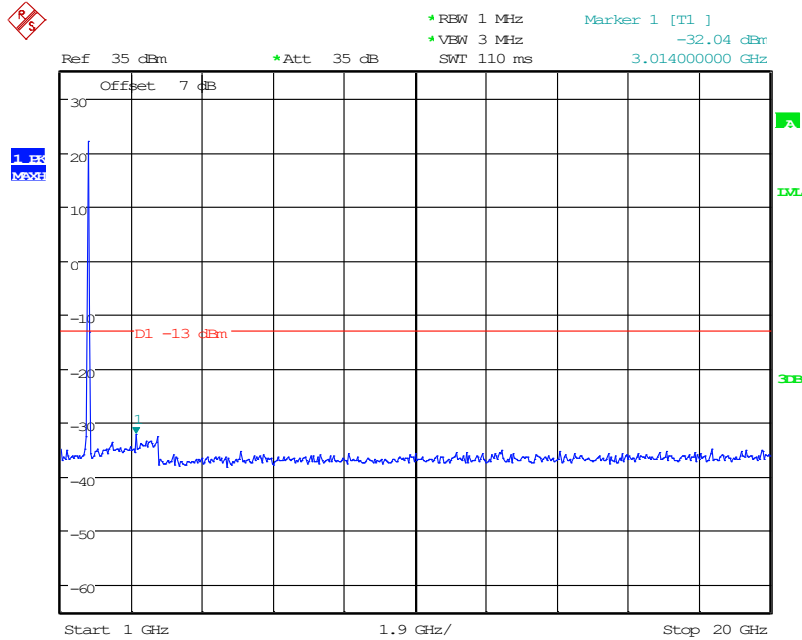

202 Band 4_1.4 MHz_Middle_QPSK_2(1GHz-20GHz)

Date: 10.JUN.2024 14:59:59

301 Band 4_1.4 MHz_High_QPSK_1(30MHz-1GHz)

Date: 10.JUN.2024 15:00:17

302 Band 4_1.4 MHz_High_QPSK_2(1GHz-20GHz)

Date: 10.JUN.2024 15:00:27