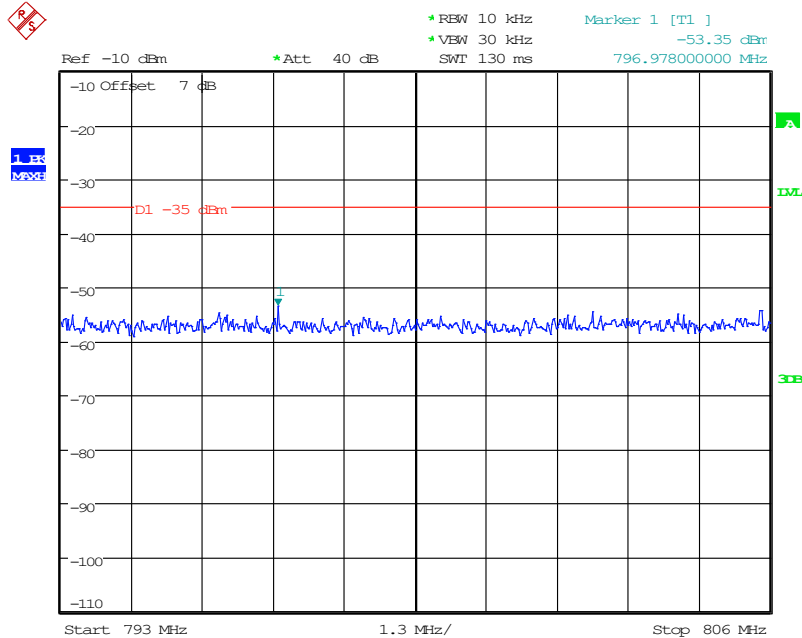

3104 Band 13_5 MHz_Low_QPSK_4(793MHz-806MHz)

Date: 10.JUN.2024 15:33:55