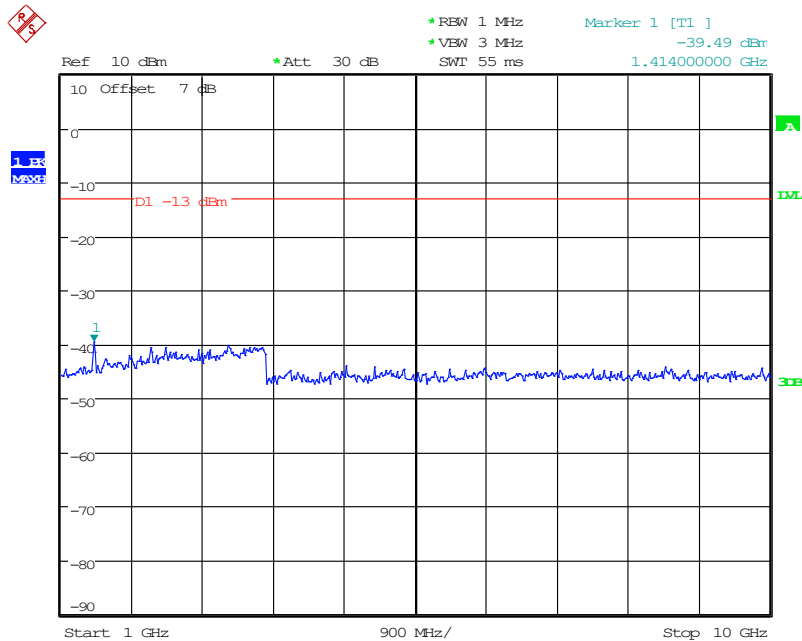

3002 Band 12_10 MHz_High_QPSK_2(1GHz-10GHz)

Date: 10.JUN.2024 15:32:52