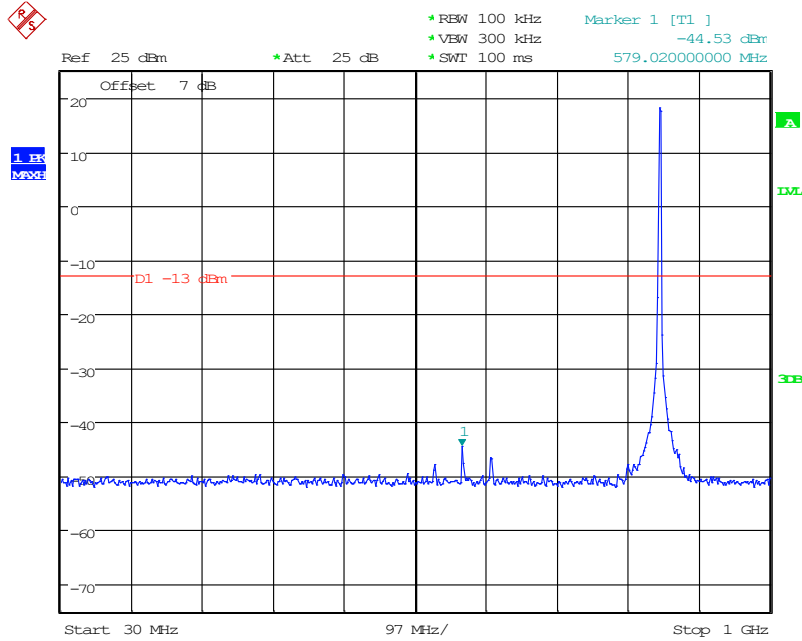

2401 Band 5_3 MHz_High_QPSK(30MHz-1GHz)

Date: 13.JUN.2024 14:34:14