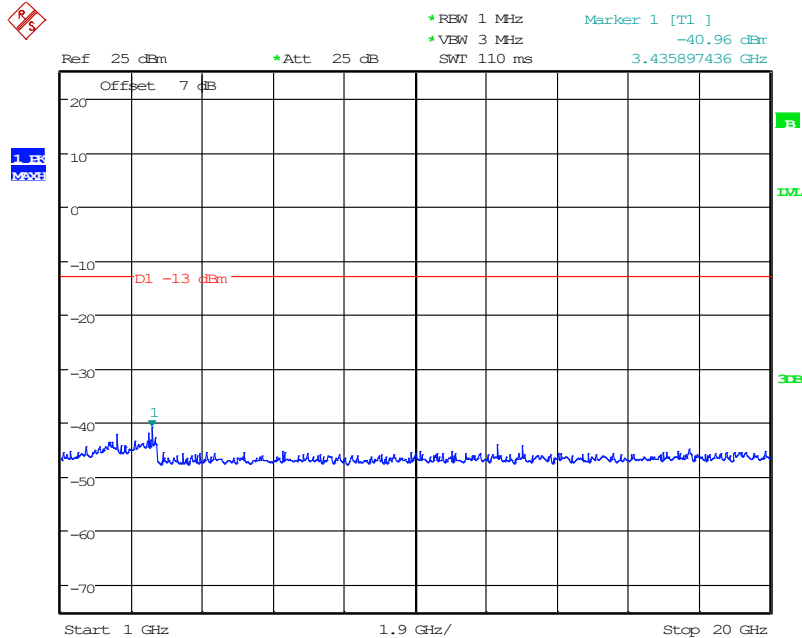

1902 Band 5_1.4 MHz_Low_QPSK(1GHz-20GHz)

Date: 11.JUN.2024 16:11:25