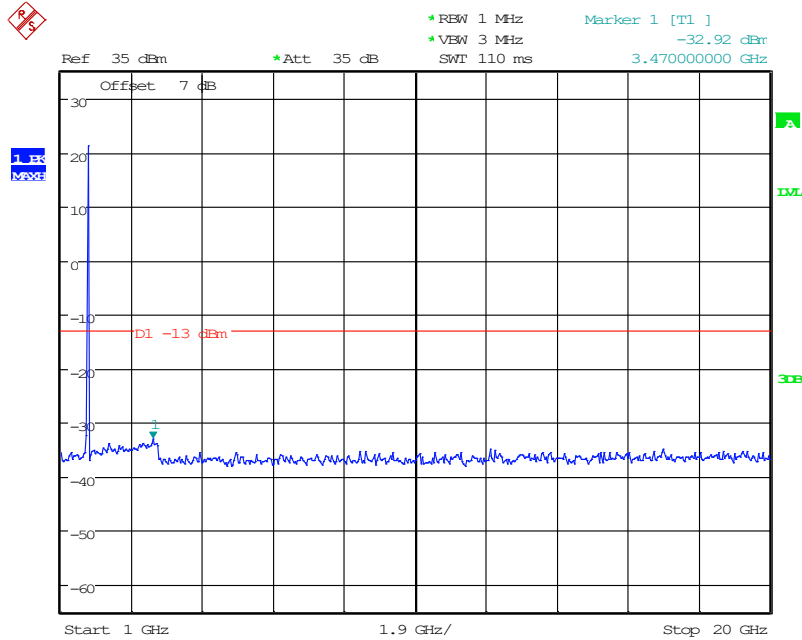

202 Band 4_1.4 MHz_Middle_QPSK_2(1GHz-20GHz)

Date: 10.JUN.2024 14:59:59