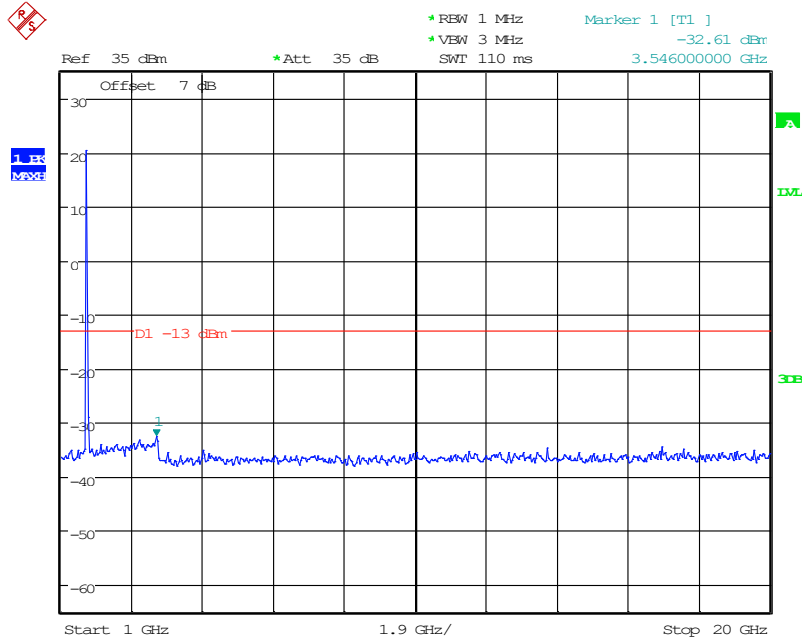

402 Band 4_3 MHz_Low_QPSK_2(1GHz-20GHz)

Date: 10.JUN.2024 15:06:22