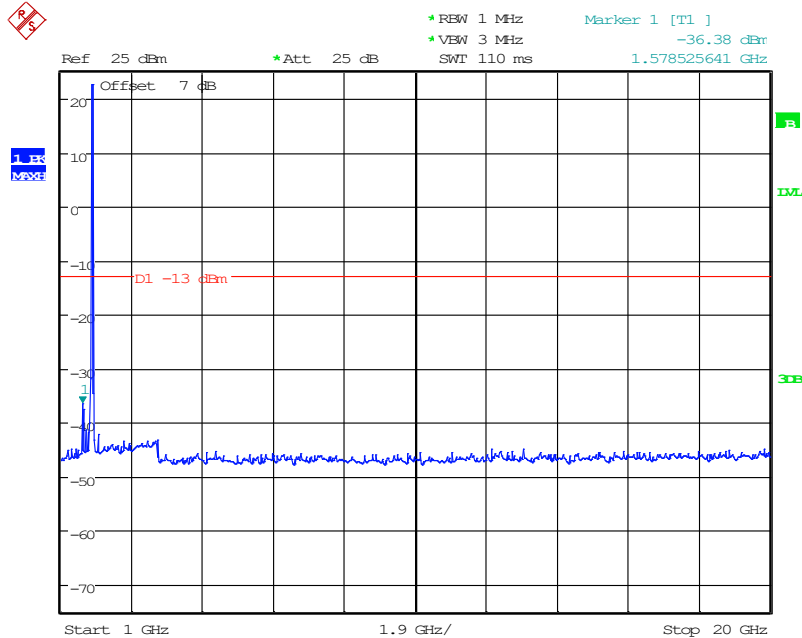

1302 Band 2_15 MHz_Low_QPSK(1GHz-20GHz)

Date: 11.JUN.2024 16:25:19