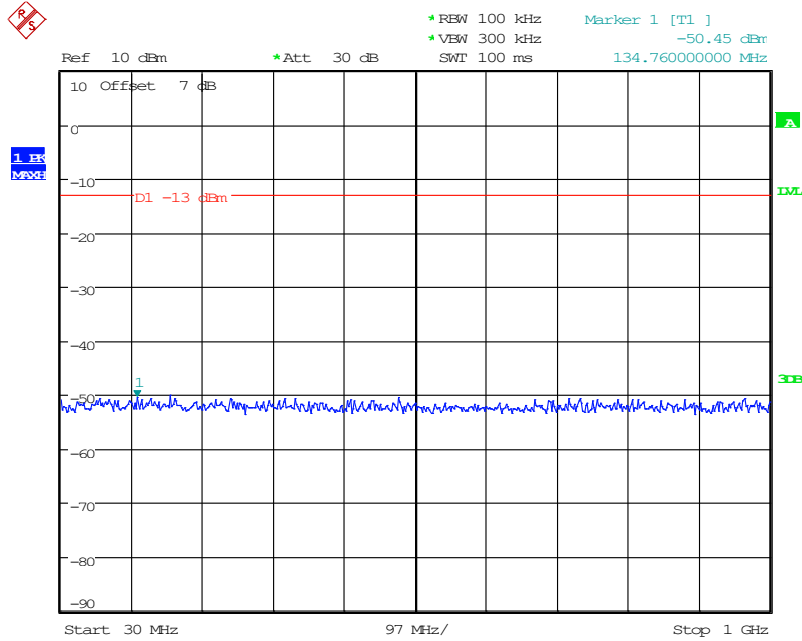

401 Band 4_3 MHz_Low_QPSK_1(30MHz-1GHz)

Date: 10.JUN.2024 15:06:12

402 Band 4_3 MHz_Low_QPSK_2(1GHz-20GHz)

Date: 10.JUN.2024 15:06:22

601 Band 4_3 MHz_High_QPSK_1(30MHz-1GHz)

Date: 10.JUN.2024 15:06:59

602 Band 4_3 MHz_High_QPSK_2(1GHz-20GHz)