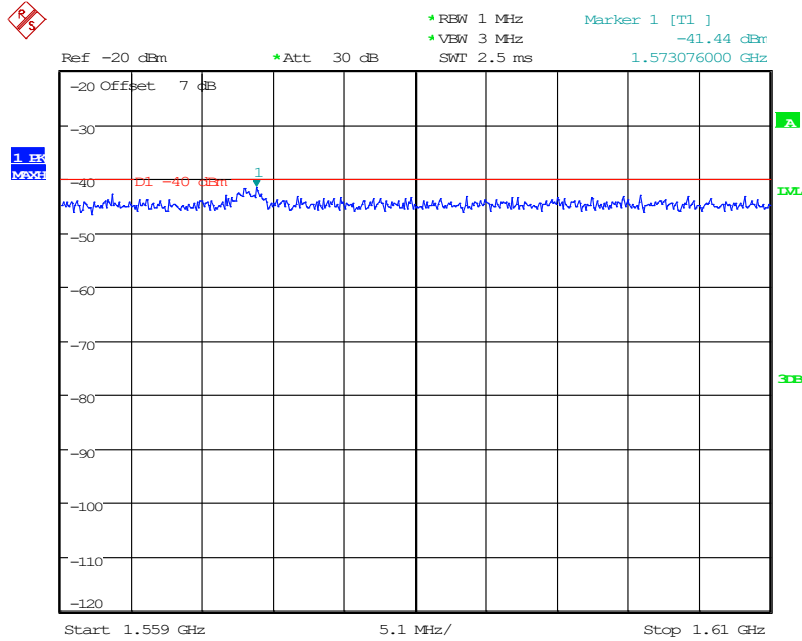

3301 Band 13_5 MHz_High_QPSK_1(30MHz-1GHz)

Date: 10.JUN.2024 15:35:24

3302 Band 13_5 MHz_High_QPSK_2(1GHz-10GHz)

Date: 10.JUN.2024 15:35:34

3305 Band 13_5 MHz_High_QPSK_5(1.5590GHz-1.61GHz)

Date: 10.JUN.2024 15:36:09