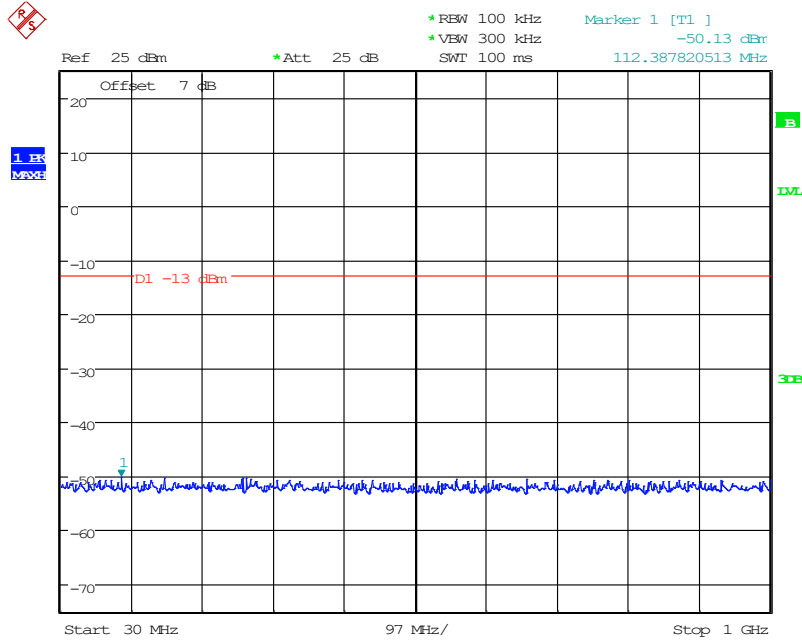

1001 Band 2_10 MHz_Low_QPSK(30MHz-1GHz)

Date: 11.JUN.2024 16:06:38