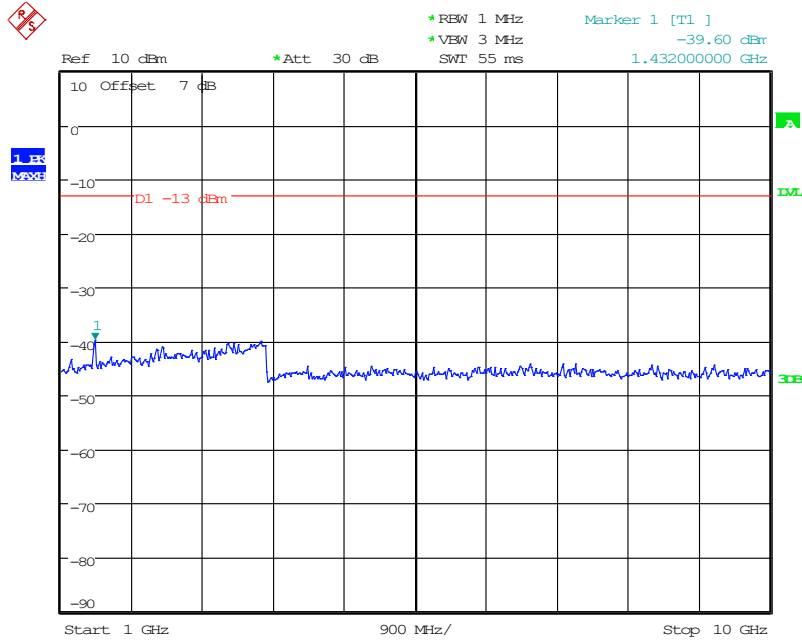

1902 Band 12_1.4 MHz_Low_QPSK_2(1GHz-10GHz)

Date: 10.JUN.2024 15:21:57

2101 Band 12_1.4 MHz_High_QPSK_1(30MHz-1GHz)

Date: 10.JUN.2024 15:22:46

2102 Band 12_1.4 MHz_High_QPSK_2(1GHz-10GHz)

Date: 10.JUN.2024 15:22:56