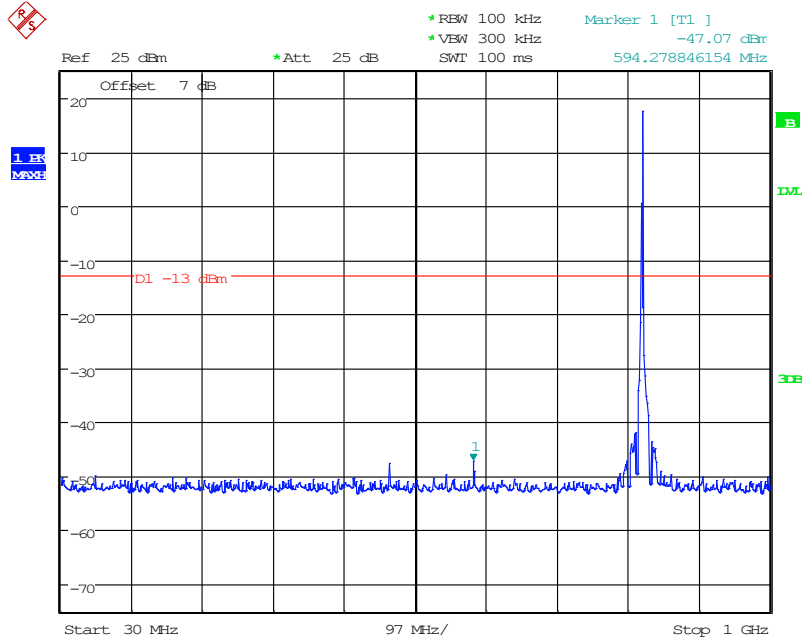

2201 Band 5_3 MHz_Low_QPSK(30MHz-1GHz)

Date: 11.JUN.2024 16:33:33