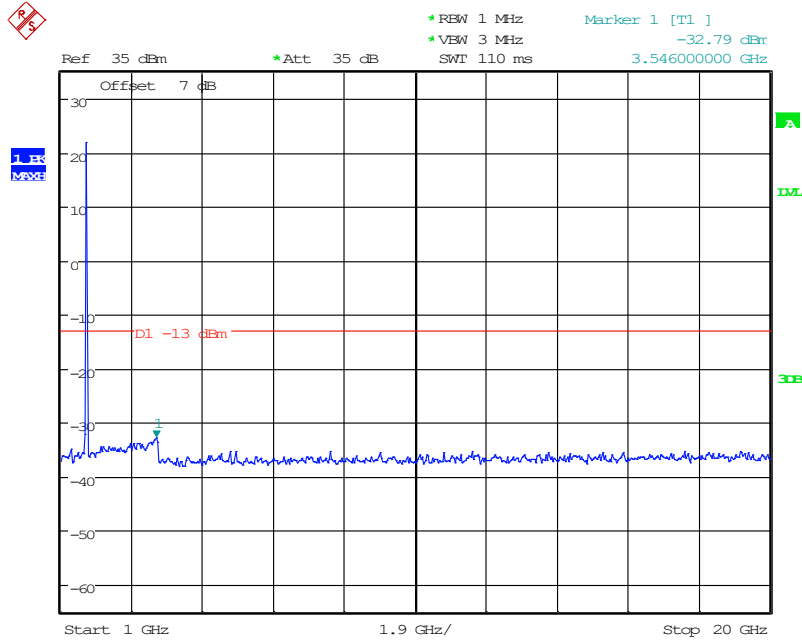

1602 Band 4_20 MHz_Low_QPSK_2(1GHz-20GHz)

Date: 10.JUN.2024 15:13:24