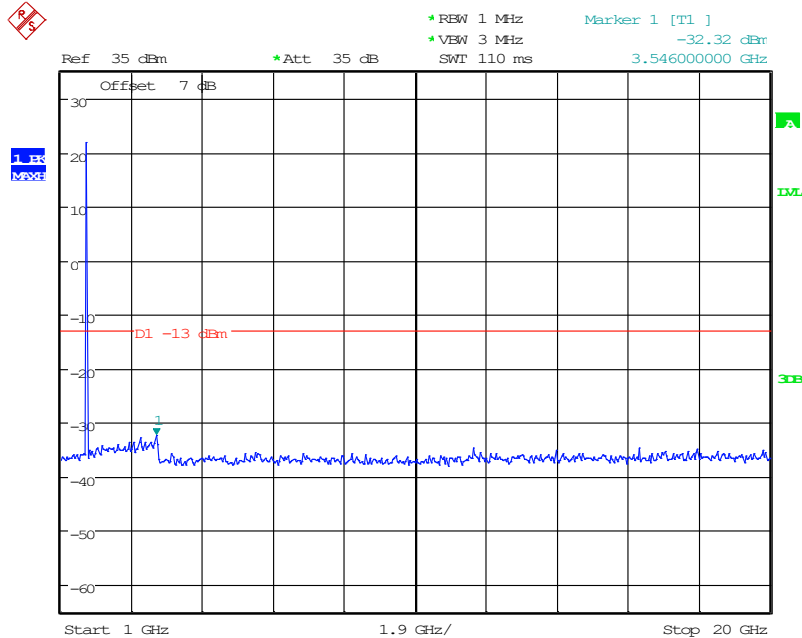

702 Band 4_5 MHz_Low_QPSK_2(1GHz-20GHz)

Date: 10.JUN.2024 15:08:14