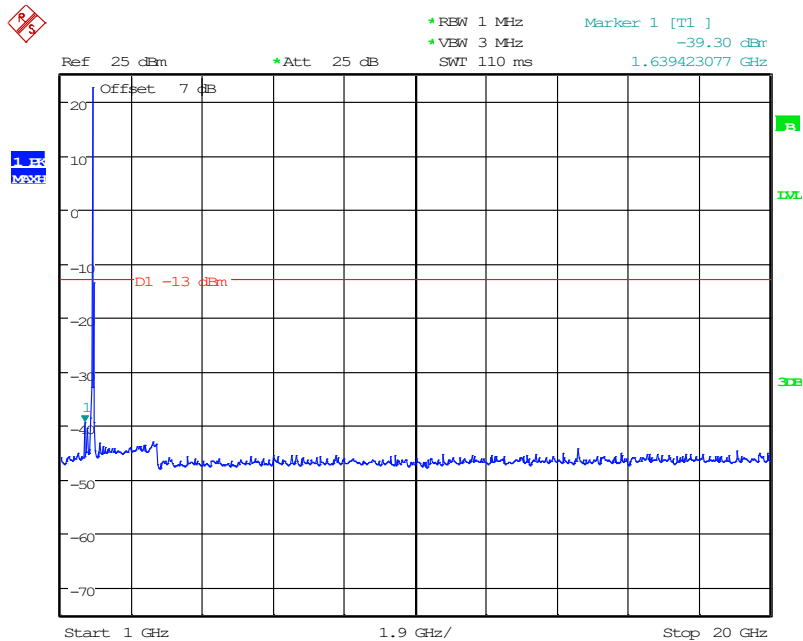

502 Band 2_3 MHz_Middle_QPSK(1GHz-20GHz)

Date: 11.JUN.2024 16:26:36