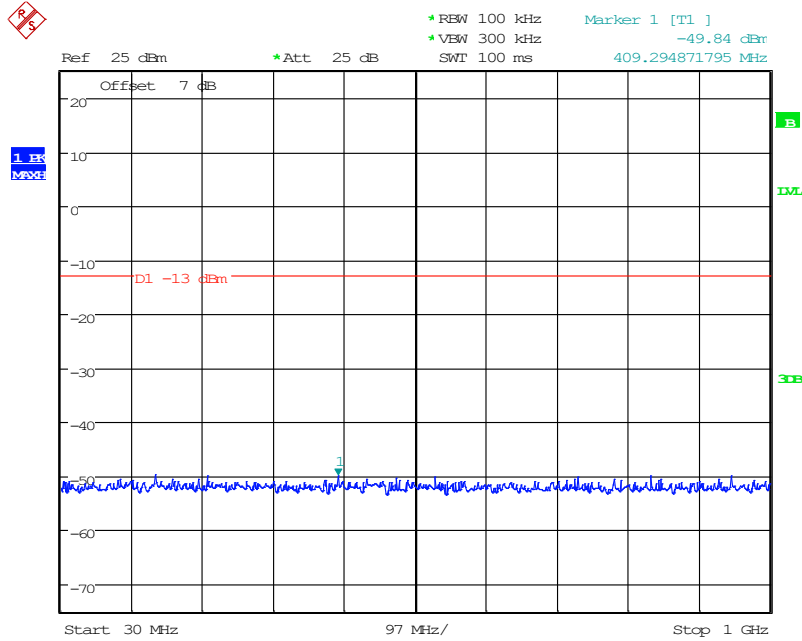

1001 Band 2_10 MHz_Low_QPSK(30MHz-1GHz)

Date: 11.JUN.2024 16:06:38

1002 Band 2_10 MHz_Low_QPSK(1GHz-20GHz)

Date: 11.JUN.2024 16:24:58

1101 Band 2_10 MHz_Middle_QPSK(30MHz-1GHz)

Date: 11.JUN.2024 16:06:53

1102 Band 2_10 MHz_Middle_QPSK(1GHz-20GHz)