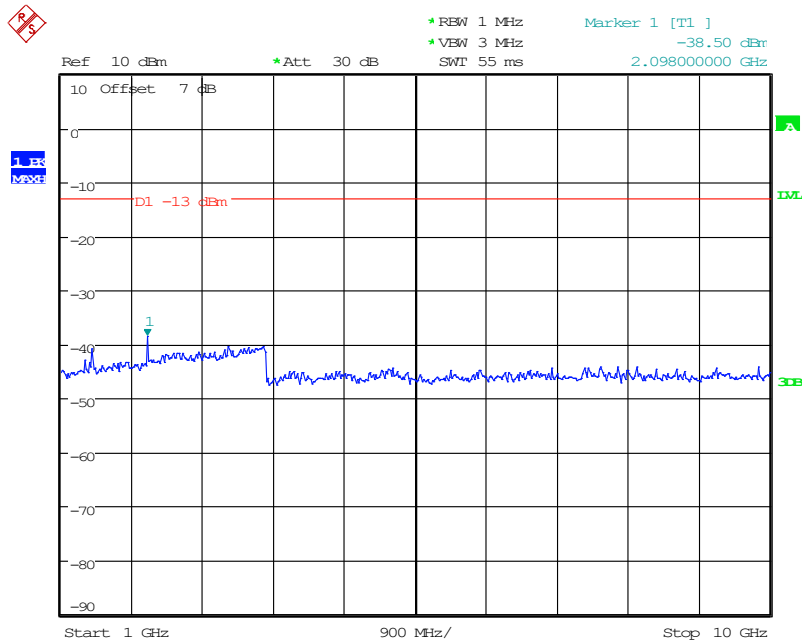

2202 Band 12_3 MHz_Low_QPSK_2(1GHz-10GHz)

Date: 10.JUN.2024 15:27:21