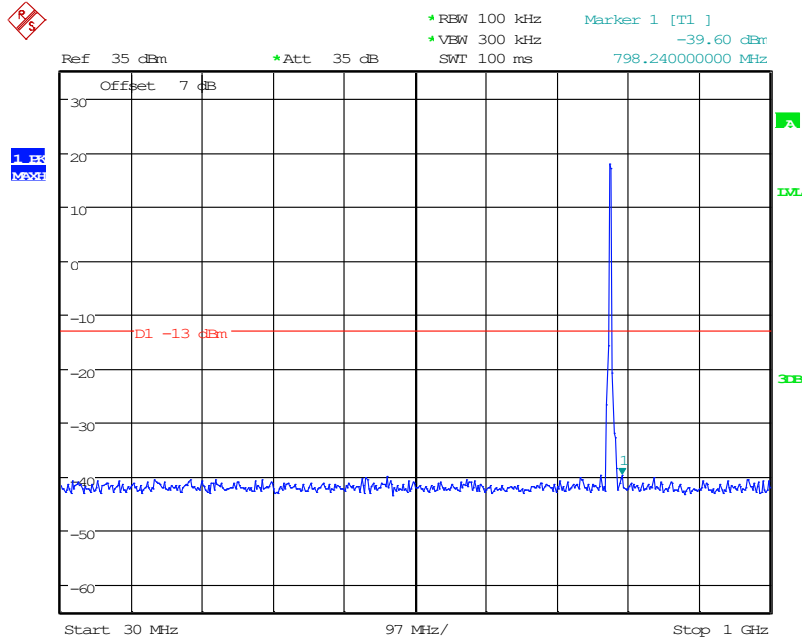

3201 Band 13_5 MHz_Middle_QPSK_1(30MHz-1GHz)

Date: 10.JUN.2024 15:34:21