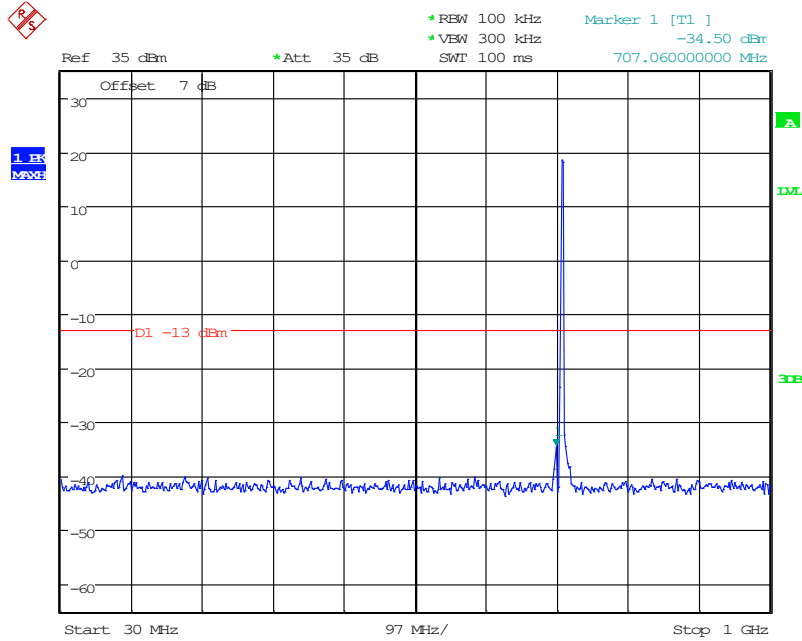

2701 Band 12_5 MHz_High_QPSK_1(30MHz-1GHz)

Date: 10.JUN.2024 15:29:46

2702 Band 12_5 MHz_High_QPSK_2(1GHz-10GHz)

Date: 10.JUN.2024 15:29:56

3001 Band 12_10 MHz_High_QPSK_1(30MHz-1GHz)

Date: 10.JUN.2024 15:32:42