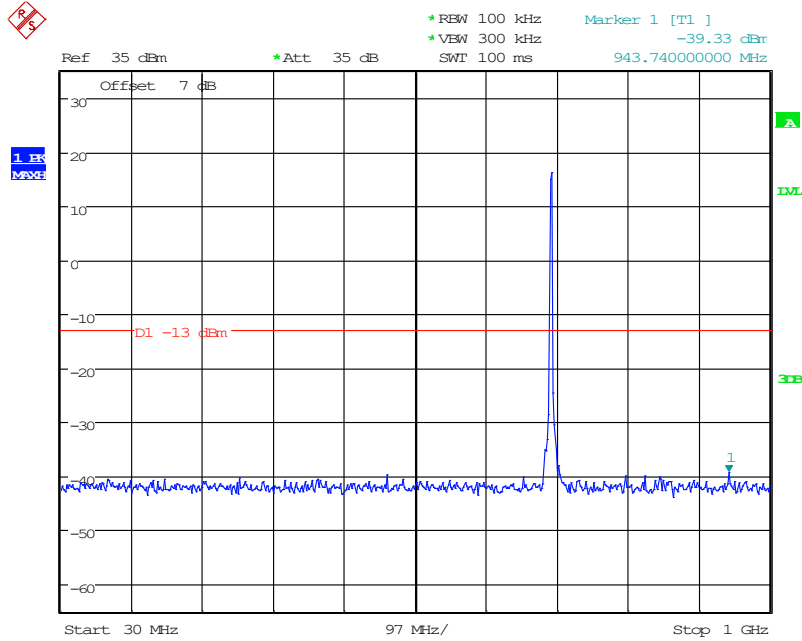

1601 Band 4_20 MHz_Low_QPSK_1(30MHz-1GHz)

Date: 10.JUN.2024 15:13:13

1602 Band 4_20 MHz_Low_QPSK_2(1GHz-20GHz)

Date: 10.JUN.2024 15:13:24

1901 Band 12_1.4 MHz_Low_QPSK_1(30MHz-1GHz)

Date: 10.JUN.2024 15:21:47