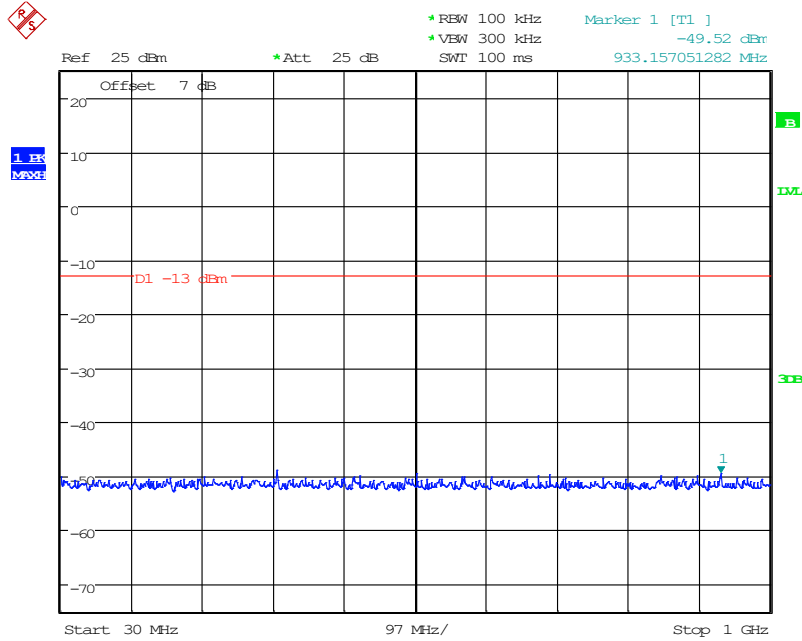

Appendix B: Conducted Spurious Emissions

101 Band 2_1.4 MHz_Low_QPSK(30MHz-1GHz)

Date: 11.JUN.2024 16:02:37

102 Band 2_1.4 MHz_Low_QPSK(1GHz-20GHz)

Date: 11.JUN.2024 16:23:53

201 Band 2_1.4 MHz_Middle_QPSK(30MHz-1GHz)