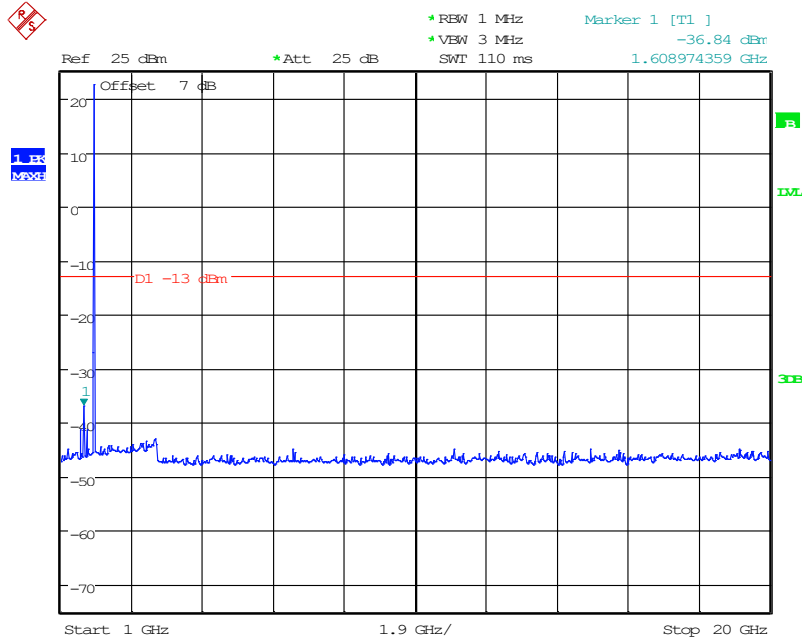

Date: 11.JUN.2024 16:03:28

202 Band 2_1.4 MHz_Middle_QPSK(1GHz-20GHz)

Date: 11.JUN.2024 16:26:17

301 Band 2_1.4 MHz_High_QPSK(30MHz-1GHz)

Date: 11.JUN.2024 16:03:46

302 Band 2_1.4 MHz_High_QPSK(1GHz-20GHz)