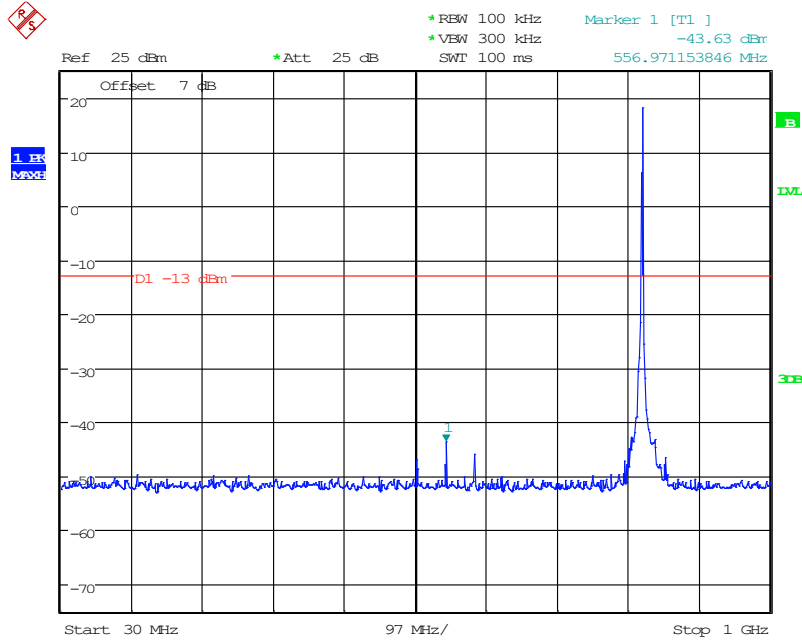

2801 Band 5_10 MHz_Low_QPSK(30MHz-1GHz)

Date: 11.JUN.2024 16:34:24