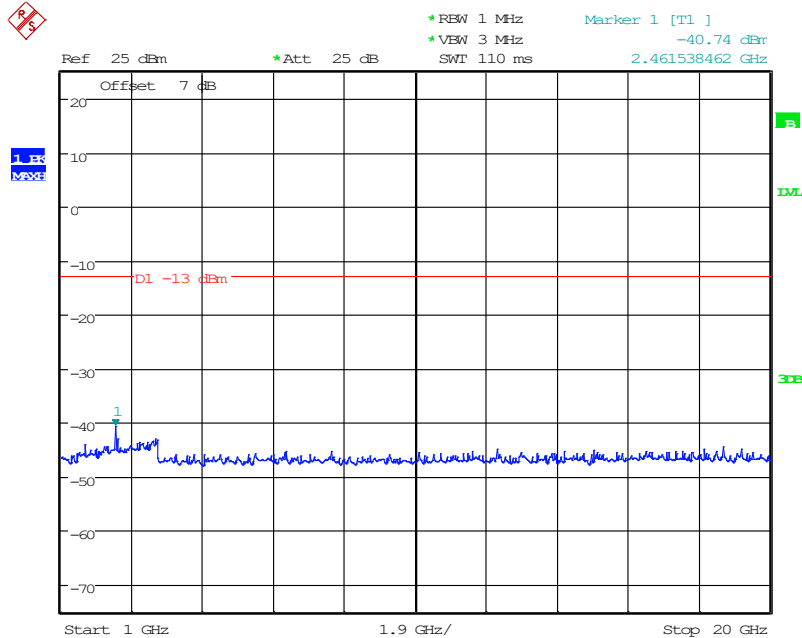

2602 Band 5_5 MHz_Middle_QPSK(1GHz-20GHz)

Date: 11.JUN.2024 16:20:00