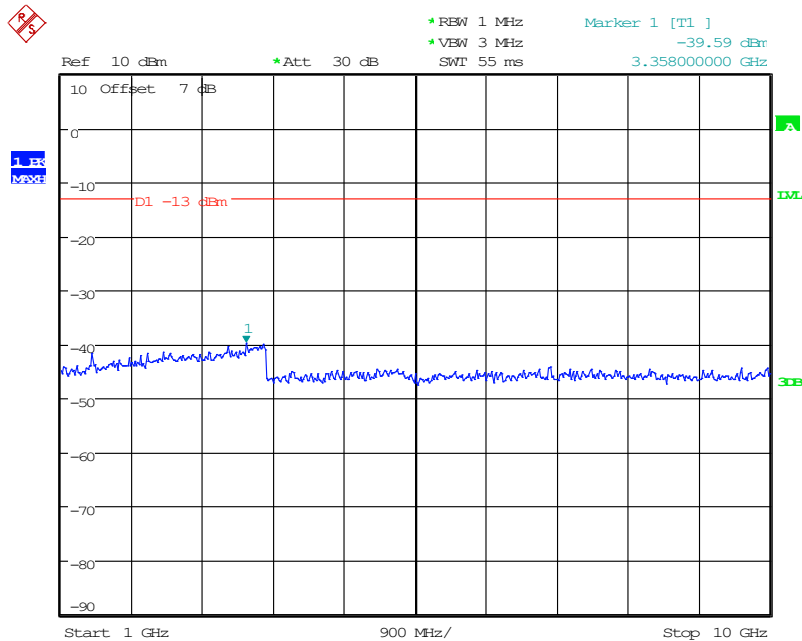

1902 Band 12_1.4 MHz_Low_QPSK_2(1GHz-10GHz)

Date: 10.JUN.2024 15:21:57