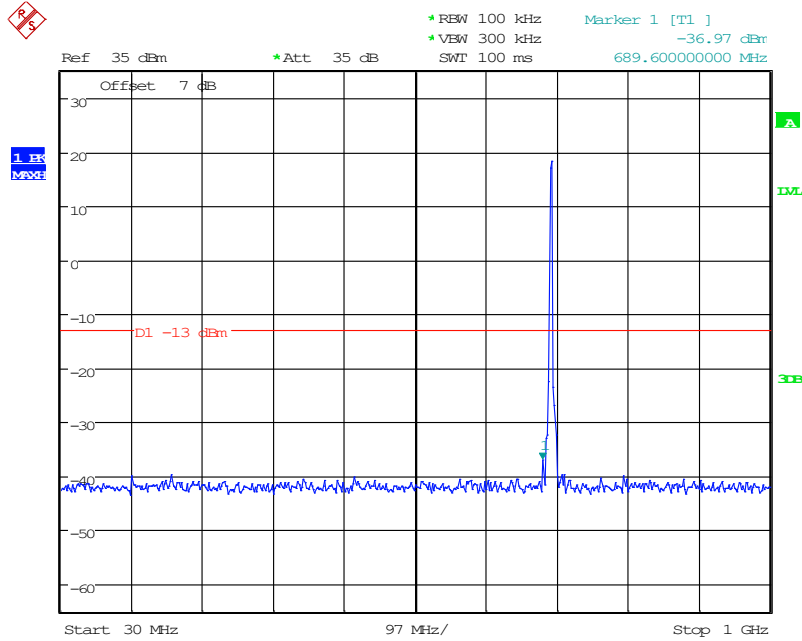

2501 Band 12_5 MHz_Low_QPSK_1(30MHz-1GHz)

Date: 10.JUN.2024 15:28:59