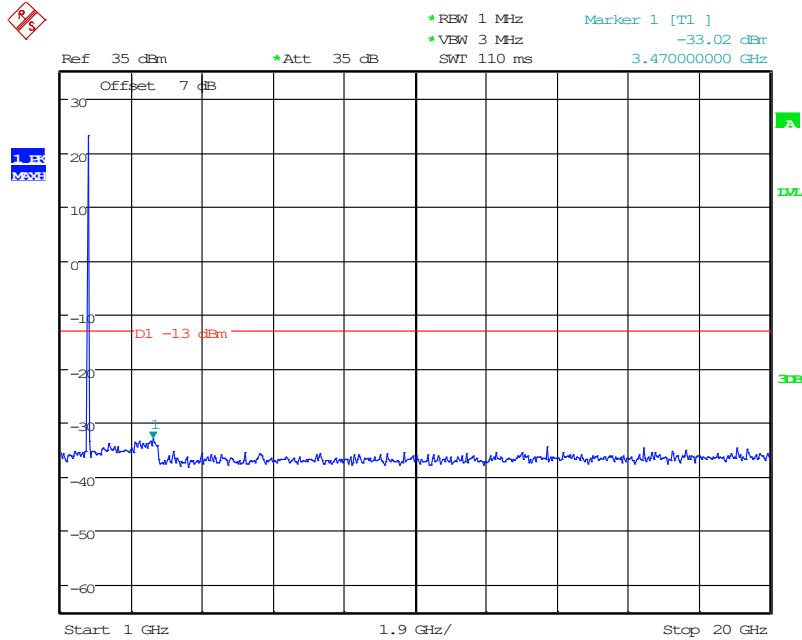

1202 Band 4_10 MHz_High_QPSK_2(1GHz-20GHz)

Date: 10.JUN.2024 15:10:43