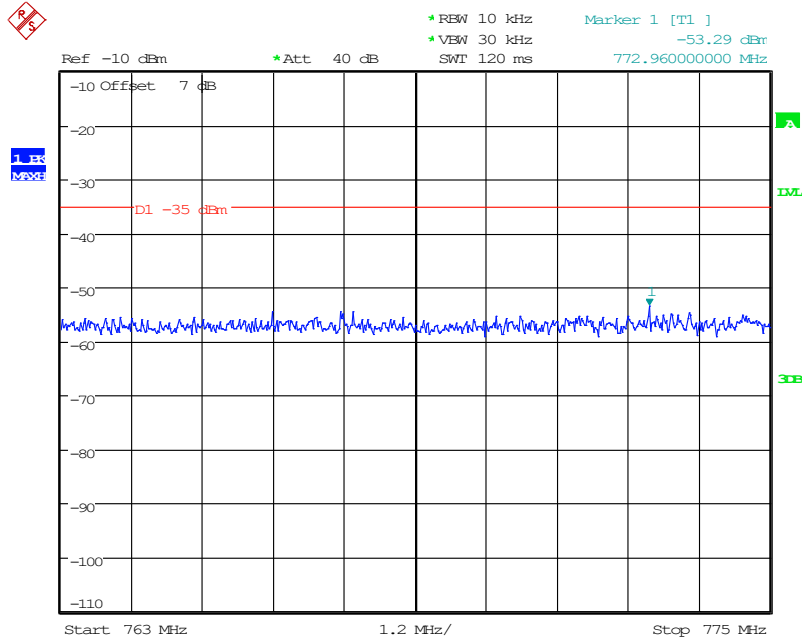

3401 Band 13_10 MHz_Middle_QPSK_1(30MHz-1GHz)

Date: 10.JUN.2024 15:37:03

3402 Band 13_10 MHz_Middle_QPSK_2(1GHz-10GHz)

Date: 10.JUN.2024 15:37:13

3403 Band 13_10 MHz_Middle_QPSK_3(763MHz-775MHz)

Date: 10.JUN.2024 15:37:27