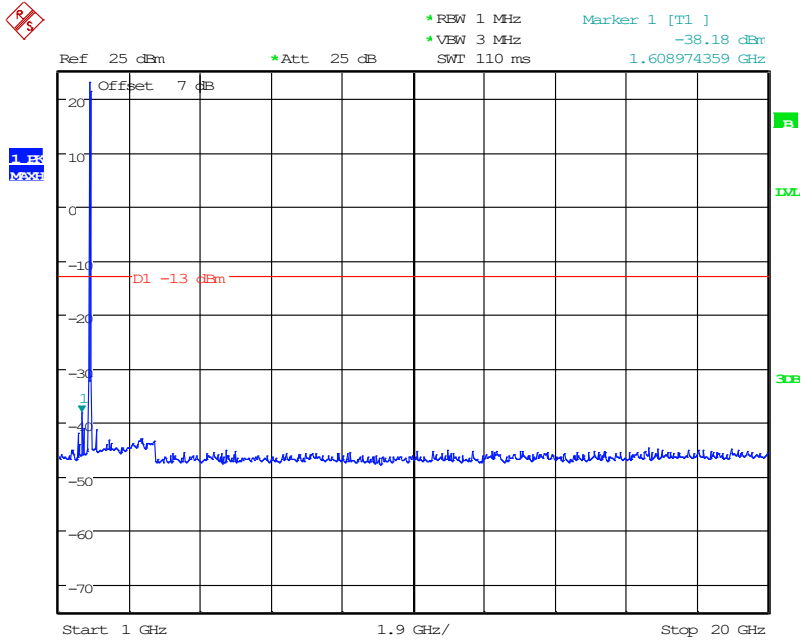

Appendix B: Conducted Spurious Emissions

101 Band 2_1.4 MHz_Low_QPSK(30MHz-1GHz)

Date: 11.JUN.2024 16:02:37

102 Band 2_1.4 MHz_Low_QPSK(1GHz-20GHz)

Date: 11.JUN.2024 16:23:53

201 Band 2_1.4 MHz_Middle_QPSK(30MHz-1GHz)