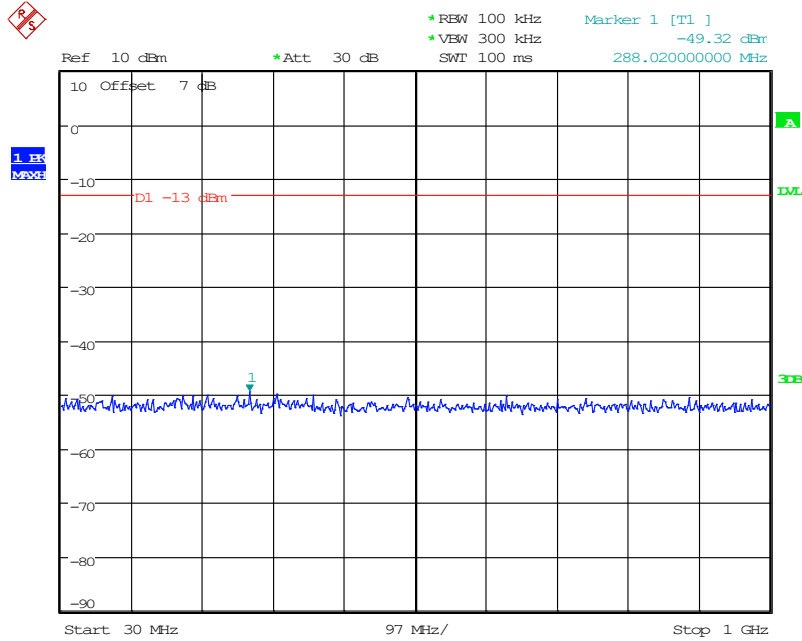

Date: 10.JUN.2024 15:07:09

701 Band 4_5 MHz_Low_QPSK_1(30MHz-1GHz)

Date: 10.JUN.2024 15:08:03

702 Band 4_5 MHz_Low_QPSK_2(1GHz-20GHz)

Date: 10.JUN.2024 15:08:14

801 Band 4_5 MHz_Middle_QPSK_1(30MHz-1GHz)

Date: 10.JUN.2024 15:08:27