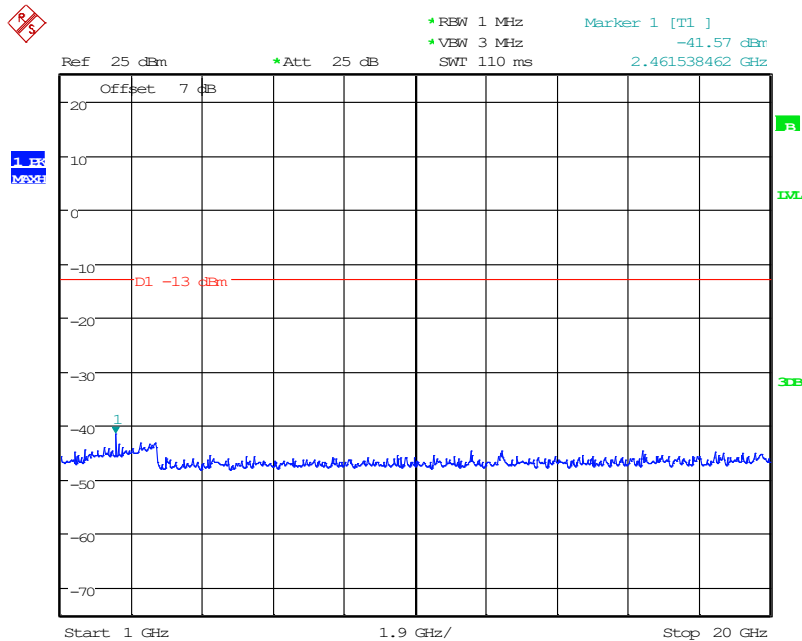

2902 Band 5_10 MHz_Middle_QPSK(1GHz-20GHz)

Date: 11.JUN.2024 16:20:50