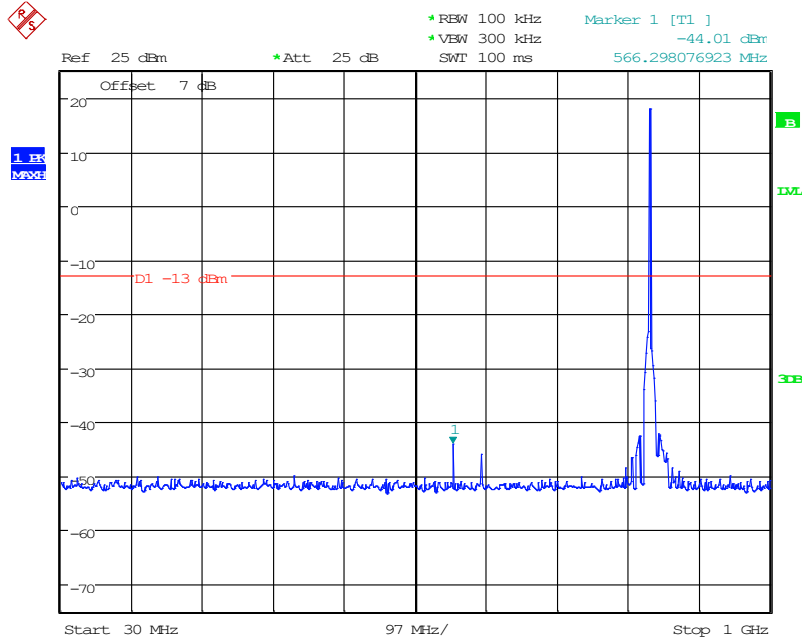

Date: 11.JUN.2024 16:20:13

2801 Band 5_10 MHz_Low_QPSK(30MHz-1GHz)

Date: 11.JUN.2024 16:34:24

2802 Band 5_10 MHz_Low_QPSK(1GHz-20GHz)

Date: 11.JUN.2024 16:20:29

2901 Band 5_10 MHz_Middle_QPSK(30MHz-1GHz)

Date: 11.JUN.2024 16:36:52