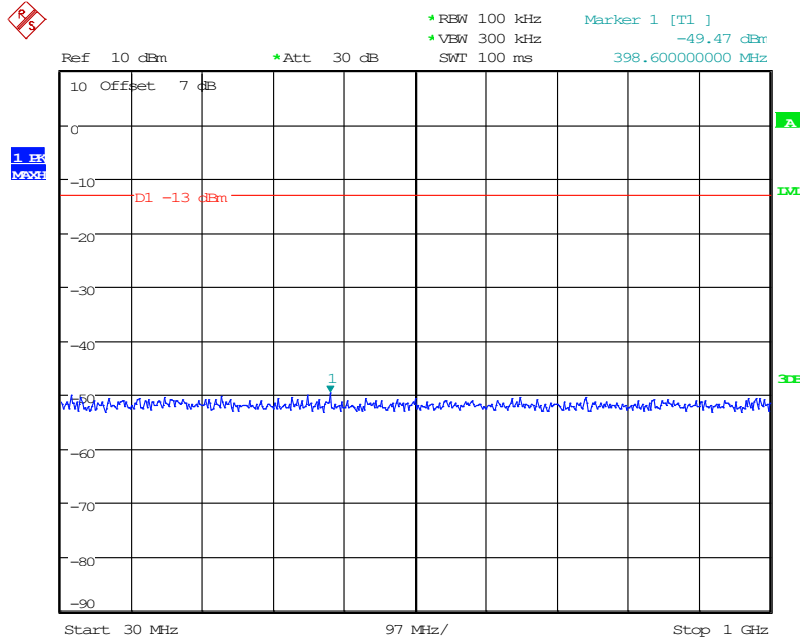

101 Band 4_1.4 MHz_Low_QPSK_1(30MHz-1GHz)

Date: 10.JUN.2024 14:59:21