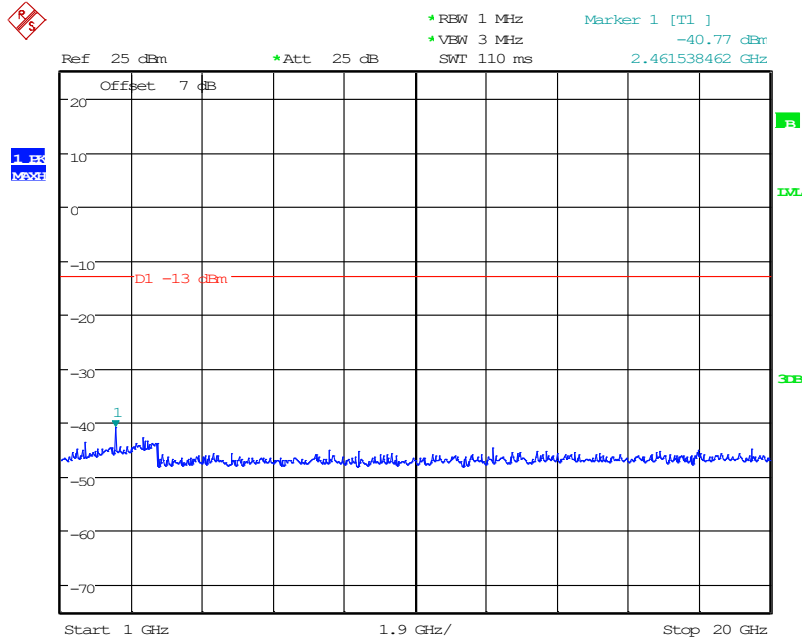

2802 Band 5_10 MHz_Low_QPSK(1GHz-20GHz)

Date: 11.JUN.2024 16:20:29