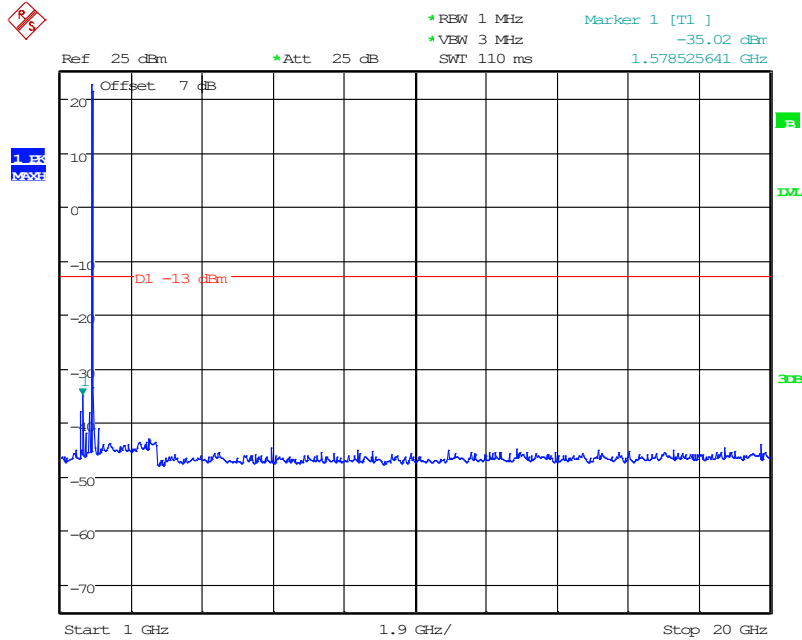

702 Band 2_5 MHz_Low_QPSK(1GHz-20GHz)

Date: 11.JUN.2024 16:24:41