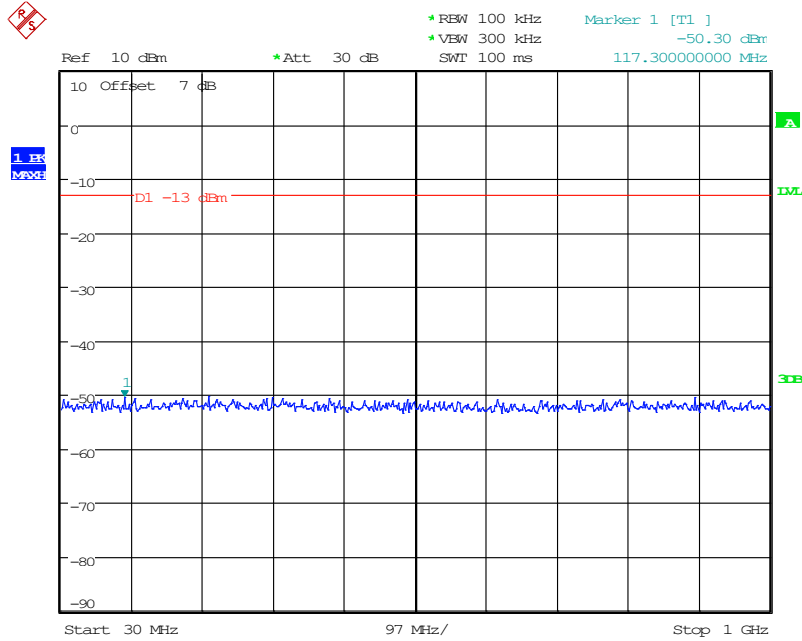

301 Band 4_1.4 MHz_High_QPSK_1(30MHz-1GHz)

Date: 10.JUN.2024 15:00:17