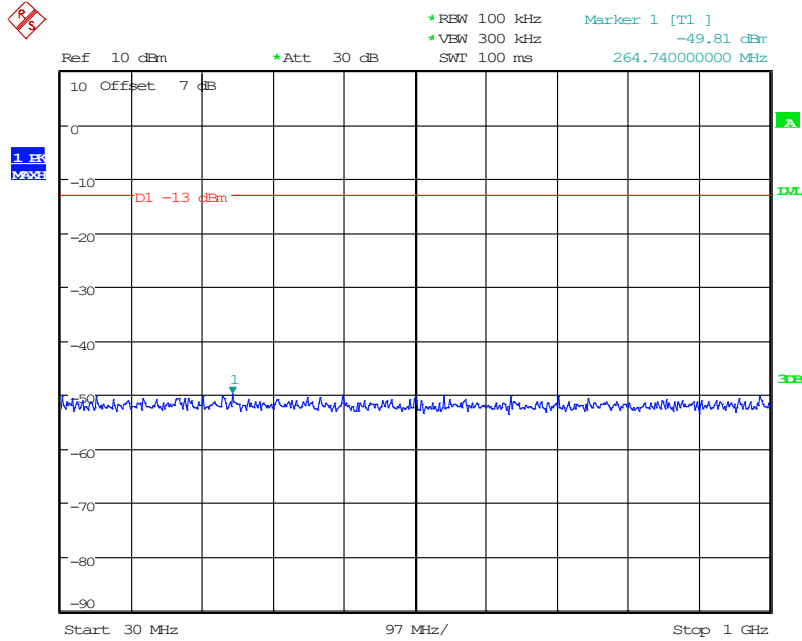

101 Band 4_1.4 MHz_Low_QPSK_1(30MHz-1GHz)

Date: 10.JUN.2024 14:59:21

102 Band 4_1.4 MHz_Low_QPSK_2(1GHz-20GHz)

Date: 10.JUN.2024 14:59:31

201 Band 4_1.4 MHz_Middle_QPSK_1(30MHz-1GHz)

Date: 10.JUN.2024 14:59:49