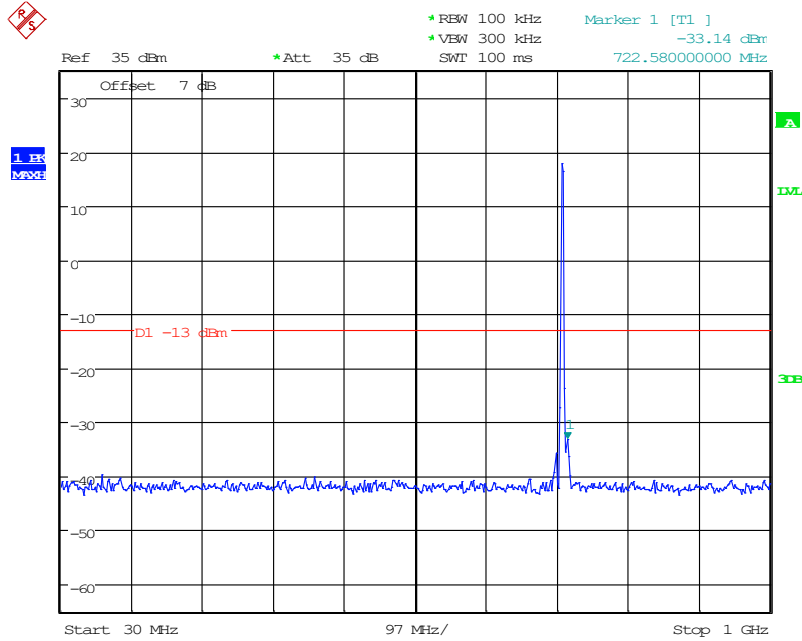

2701 Band 12_5 MHz_High_QPSK_1(30MHz-1GHz)

Date: 10.JUN.2024 15:29:46