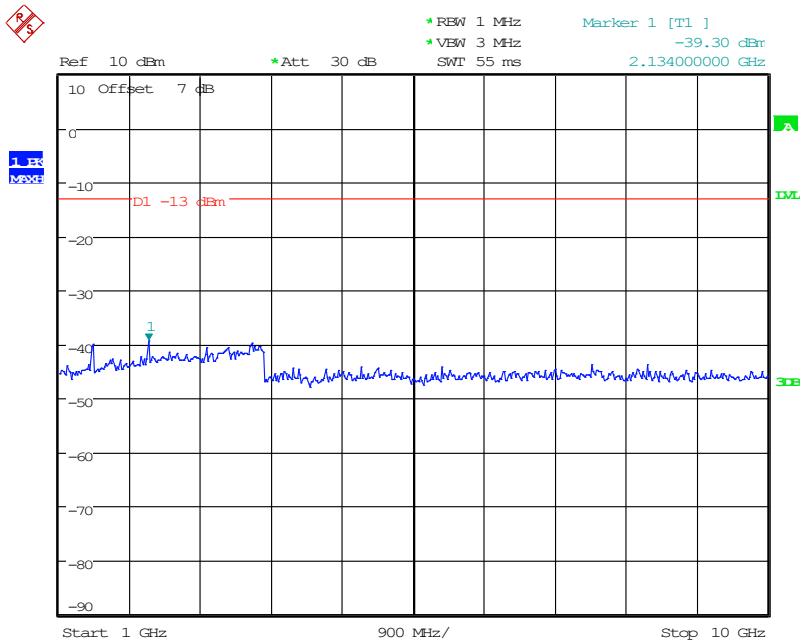

2402 Band 12_3 MHz_High_QPSK_2(1GHz-10GHz)

Date: 10.JUN.2024 15:28:08