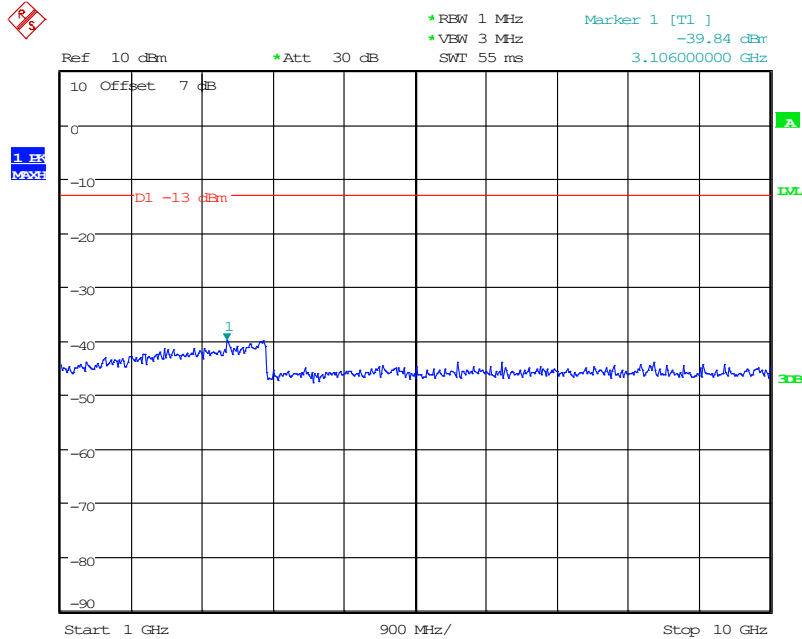

3402 Band 13_10 MHz_Middle_QPSK_2(1GHz-10GHz)

Date: 10.JUN.2024 15:37:13