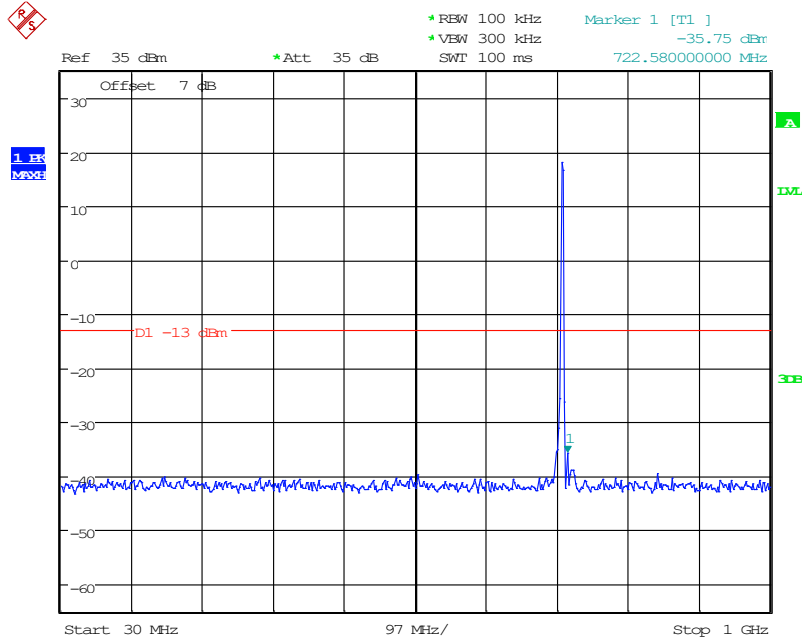

2101 Band 12_1.4 MHz_High_QPSK_1(30MHz-1GHz)

Date: 10.JUN.2024 15:22:46