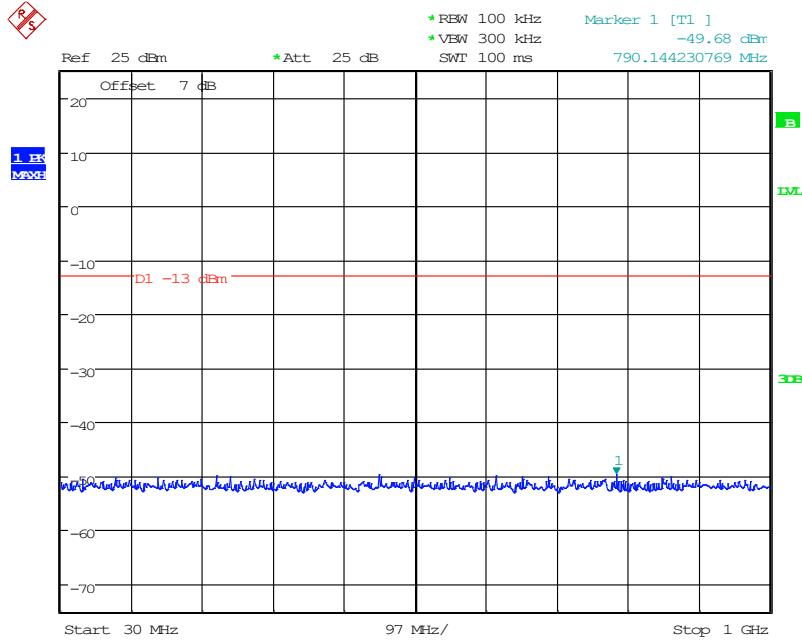

801 Band 2_5 MHz_Middle_QPSK(30MHz-1GHz)

Date: 11.JUN.2024 16:05:27