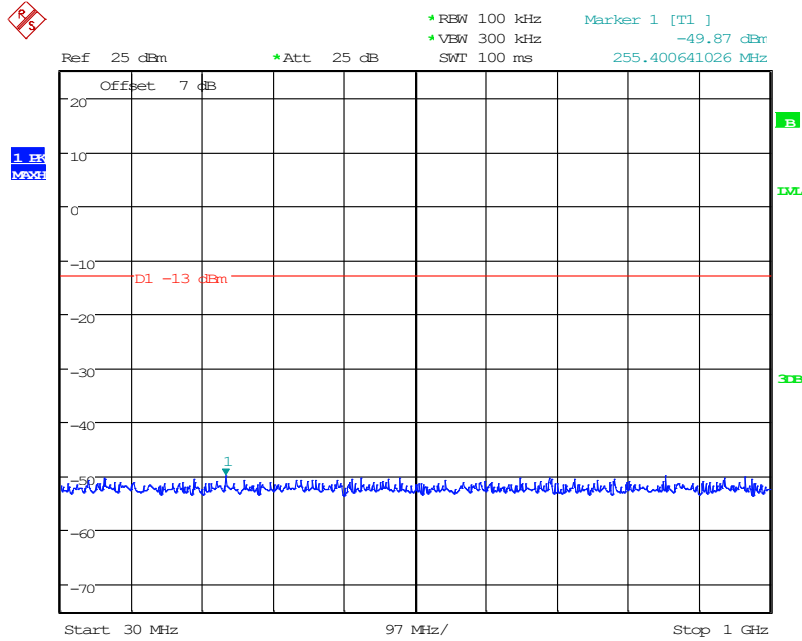

301 Band 2_1.4 MHz_High_QPSK(30MHz-1GHz)

Date: 11.JUN.2024 16:03:46