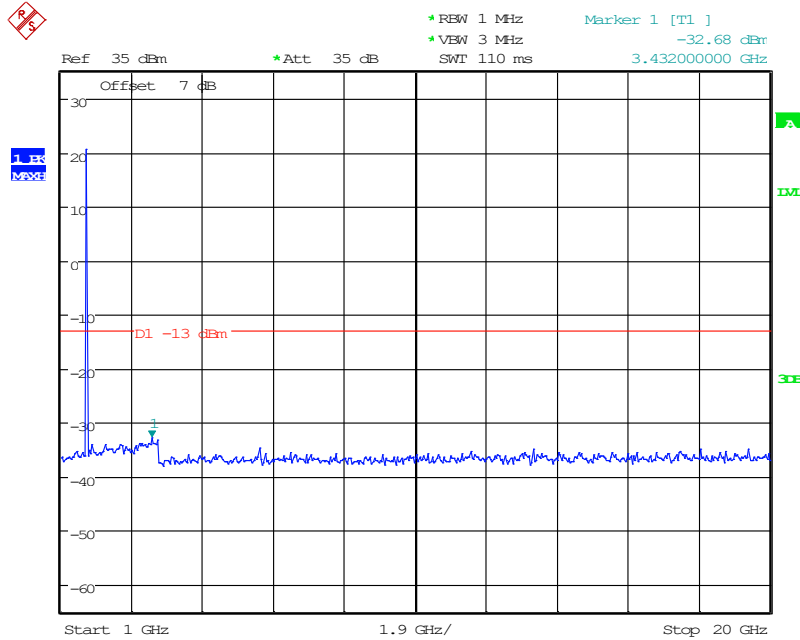

102 Band 4_1.4 MHz_Low_QPSK_2(1GHz-20GHz)

Date: 10.JUN.2024 14:59:31