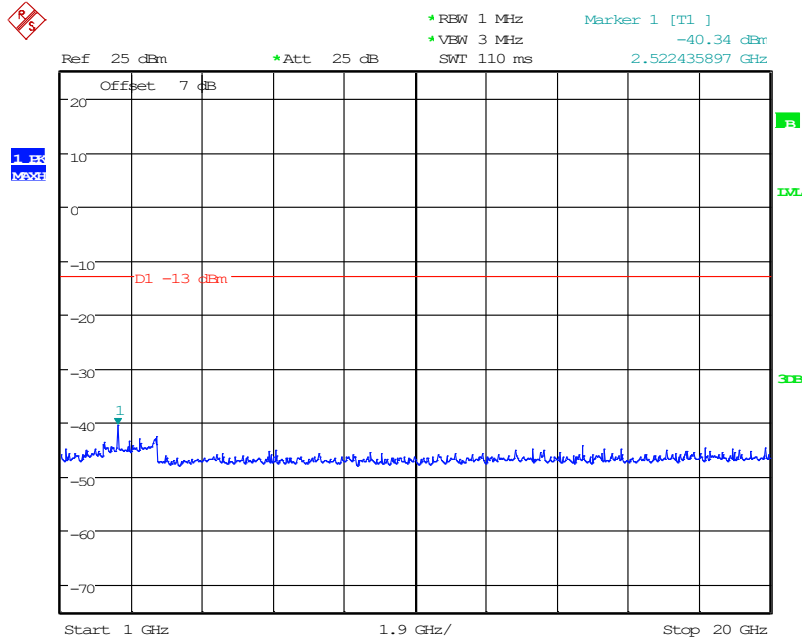

1902 Band 5_1.4 MHz_Low_QPSK(1GHz-20GHz)

Date: 11.JUN.2024 16:11:25

2201 Band 5_3 MHz_Low_QPSK(30MHz-1GHz)

Date: 11.JUN.2024 16:33:33

2202 Band 5_3 MHz_Low_QPSK(1GHz-20GHz)

Date: 11.JUN.2024 16:12:43

2301 Band 5_3 MHz_Middle_QPSK(30MHz-1GHz)