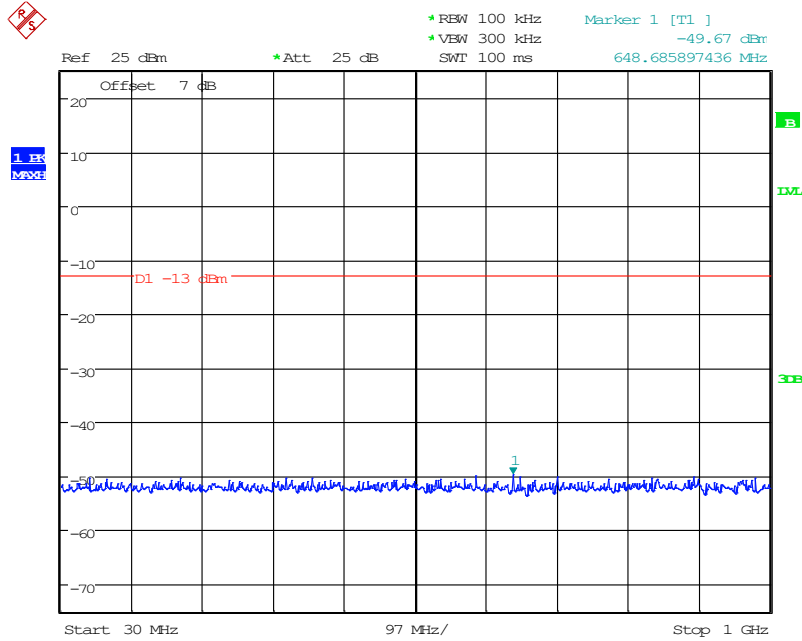

1501 Band 2_15 MHz_High_QPSK(30MHz-1GHz)

Date: 11.JUN.2024 16:08:29