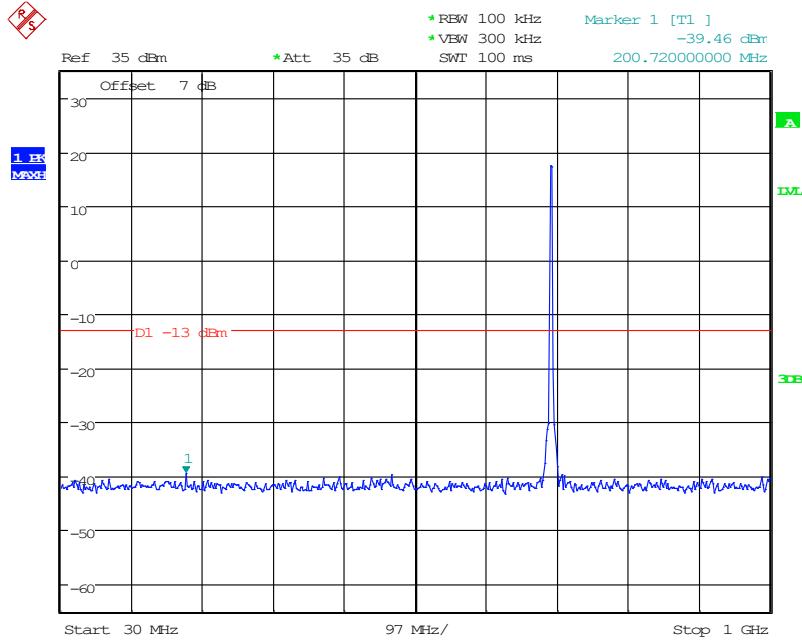

2201 Band 12_3 MHz_Low_QPSK_1(30MHz-1GHz)

Date: 10.JUN.2024 15:27:11