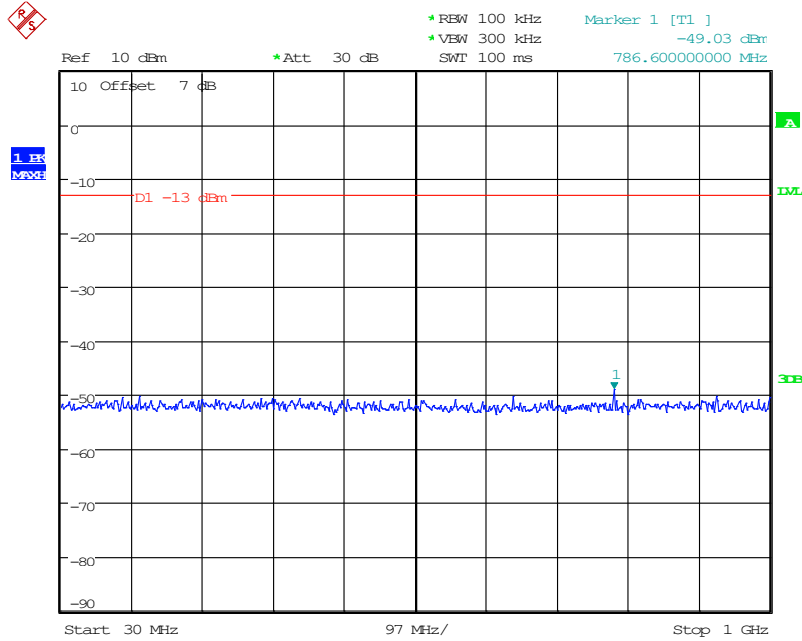

1601 Band 4_20 MHz_Low_QPSK_1(30MHz-1GHz)

Date: 10.JUN.2024 15:13:13