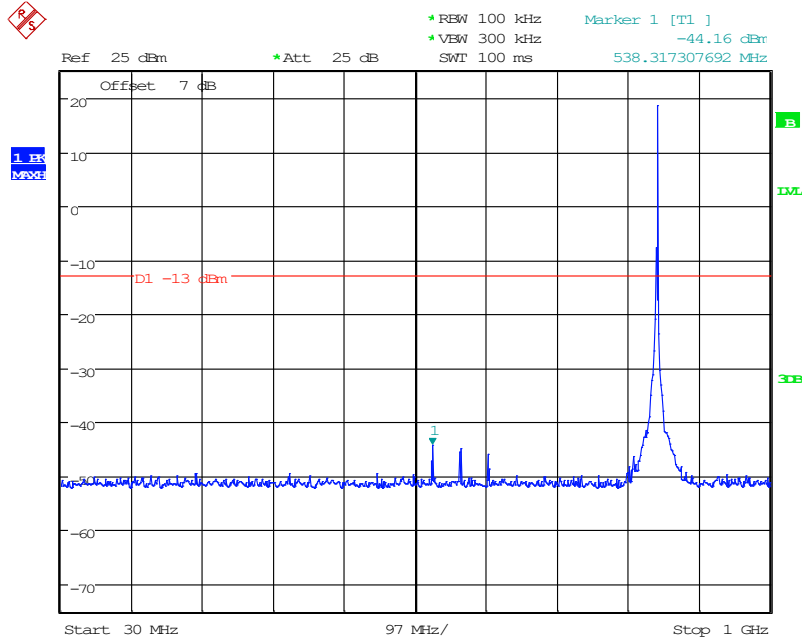

3001 Band 5_10 MHz_High_QPSK(30MHz-1GHz)

Date: 11.JUN.2024 16:39:45