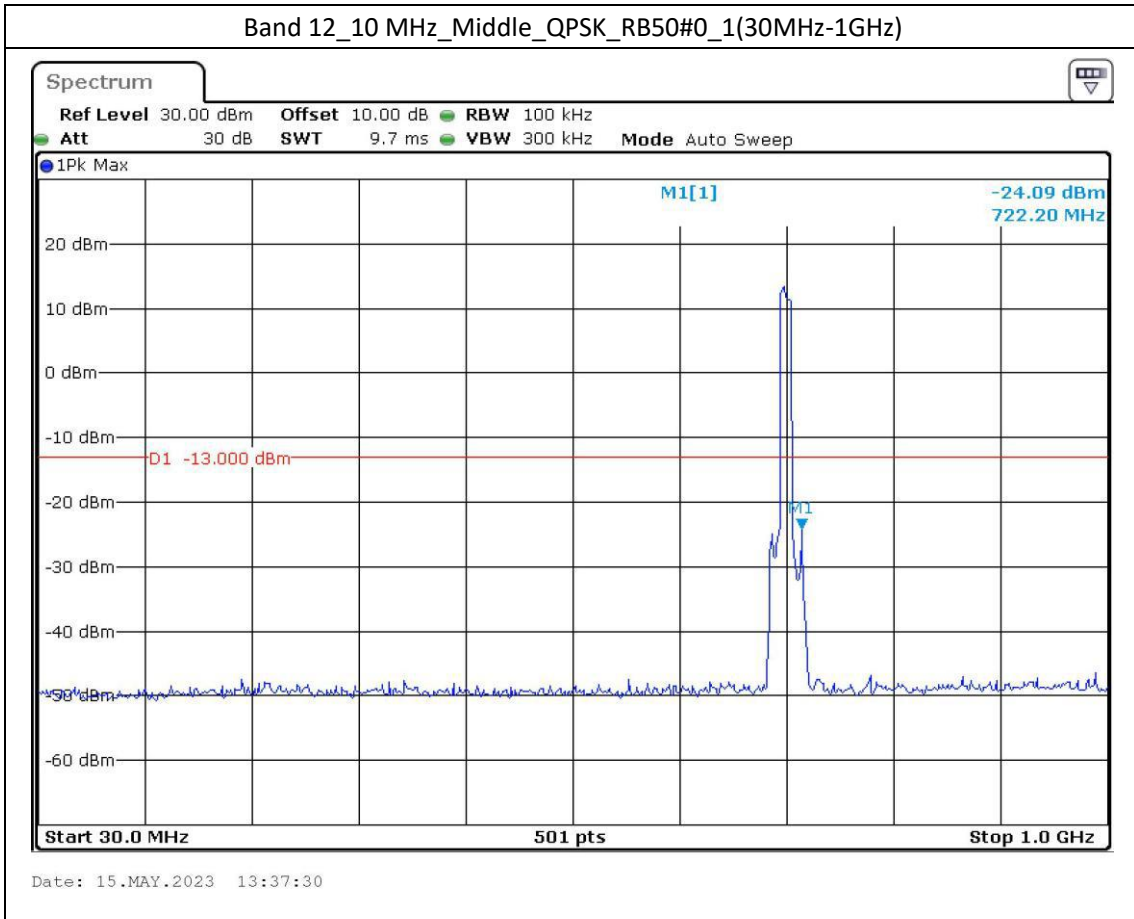

Date: 15.MAY.2023 13:36:31

Date: 15.MAY.2023 13:36:57

Band 12\_10 MHz\_High\_QPSK\_RB50#0\_1(30MHz-1GHz)

Band 12\_10 MHz\_High\_QPSK\_RB50#0\_2(1GHz-10GHz)