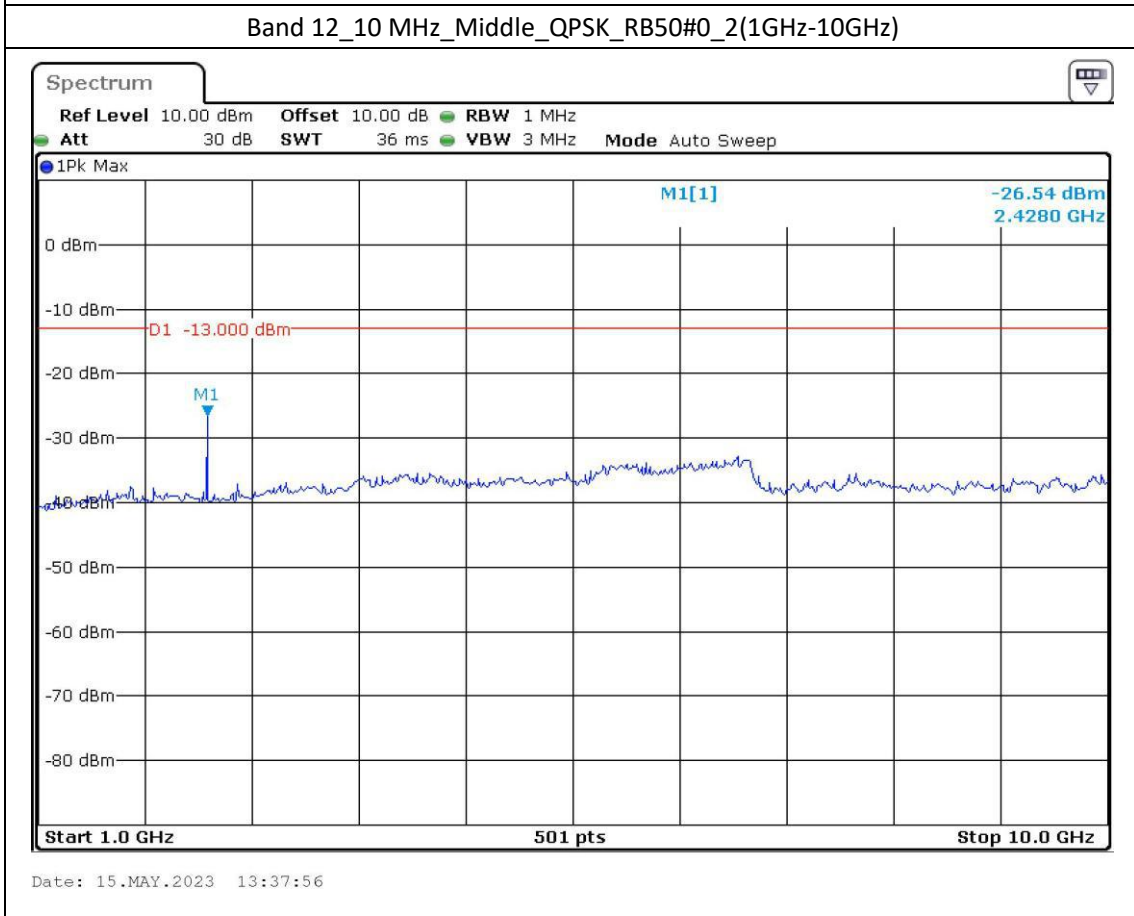

Date: 15.MAY.2023 13:36:31

Date: 15.MAY.2023 13:36:57

Band 12\_10 MHz\_High\_QPSK\_RB50#0\_1(30MHz-1GHz)

Band 12\_10 MHz\_High\_QPSK\_RB50#0\_2(1GHz-10GHz)