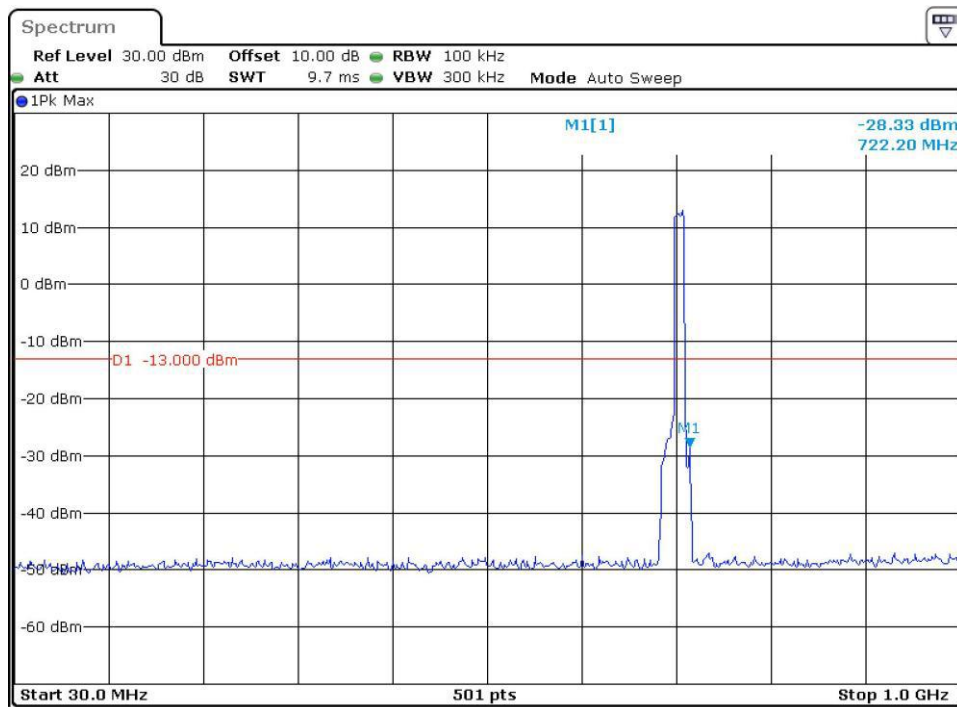

Date: 15.MAY.2023 13:36:31

Date: 15.MAY.2023 13:36:57

Band 12\_10 MHz\_High\_QPSK\_RB50#0\_1(30MHz-1GHz)

Band 12\_10 MHz\_High\_QPSK\_RB50#0\_2(1GHz-10GHz)