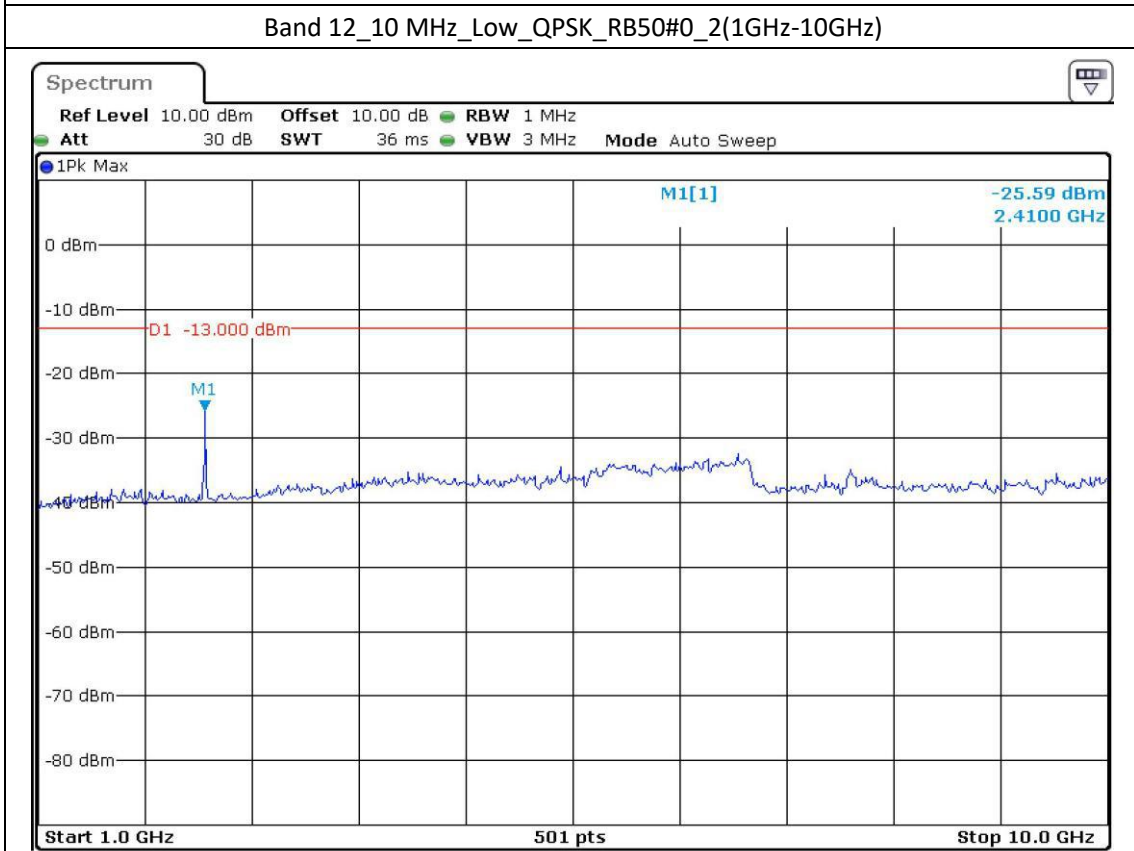

Date: 15.MAY.2023 13:36:31

Date: 15.MAY.2023 13:36:57

Band 12\_10 MHz\_High\_QPSK\_RB50#0\_1(30MHz-1GHz)

Band 12\_10 MHz\_High\_QPSK\_RB50#0\_2(1GHz-10GHz)