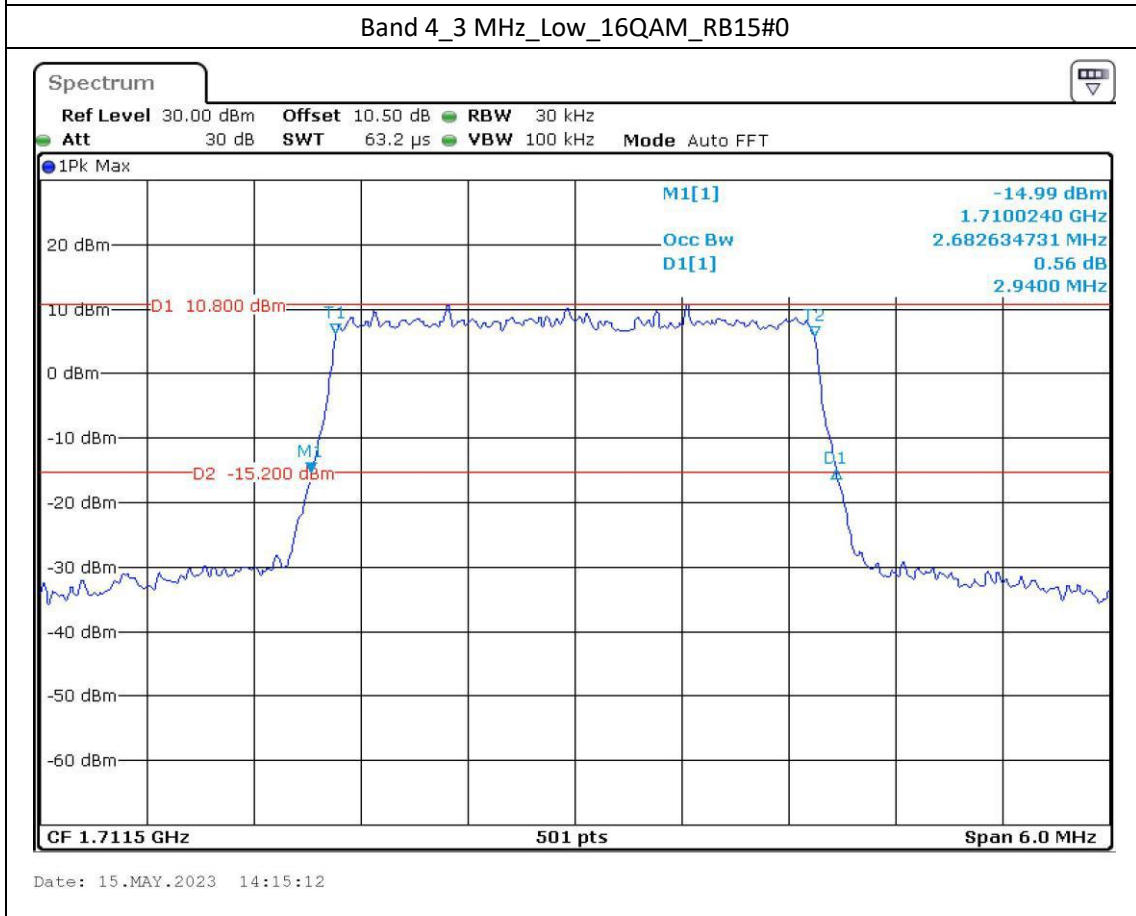

Band 2\_5 MHz\_Middle\_QPSK\_RB25#0

Date: 15.MAY.2023 13:55:58

Band 2\_5 MHz\_Middle\_16QAM\_RB25#0

Date: 15.MAY.2023 13:56:23

Date: 15.MAY.2023 13:58:23

Date: 15.MAY.2023 13:58:45

Band 12\_10 MHz\_High\_QPSK\_RB50#0

Date: 15.MAY.2023 12:11:25

Band 12\_10 MHz\_High\_16QAM\_RB27#23

Date: 15.MAY.2023 12:11:52