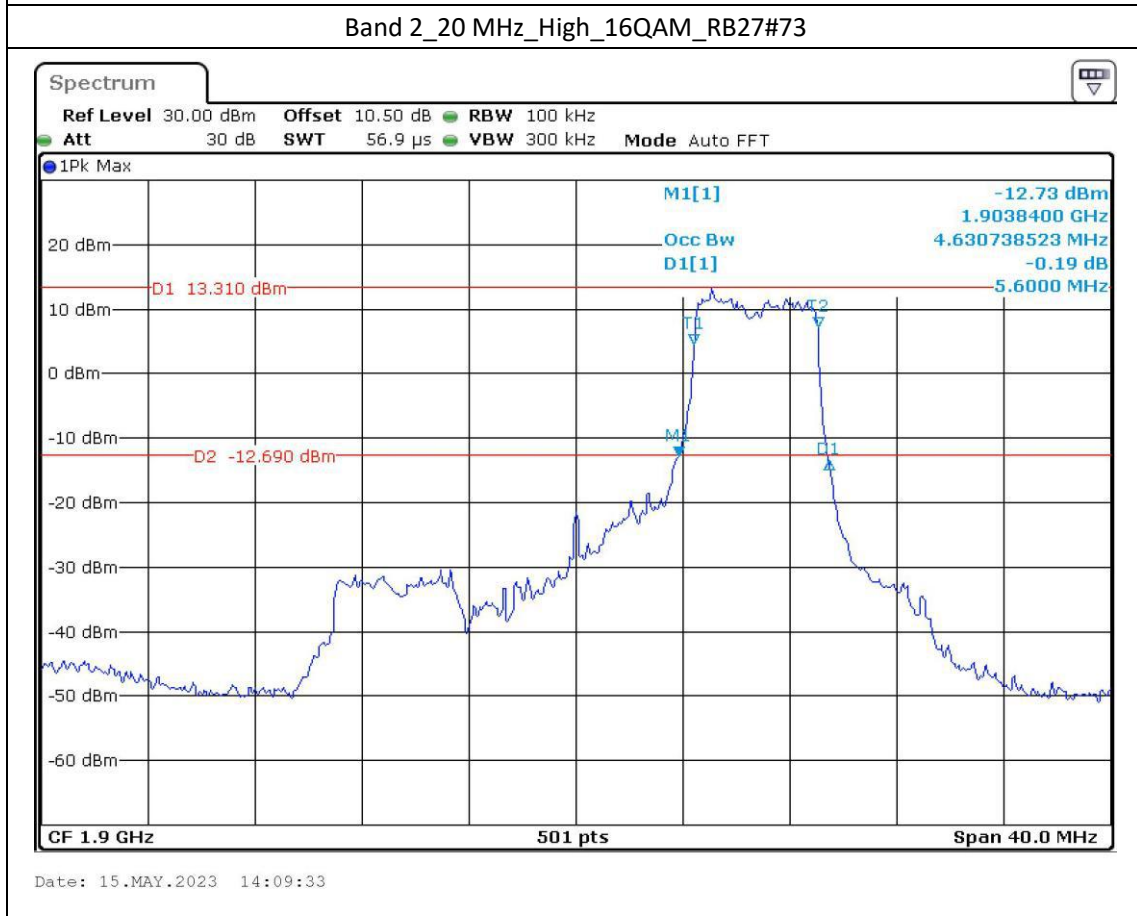

Band 2\_5 MHz\_Middle\_QPSK\_RB25#0

Date: 15.MAY.2023 13:55:58

Band 2\_5 MHz\_Middle\_16QAM\_RB25#0

Date: 15.MAY.2023 13:56:23

Date: 15.MAY.2023 13:58:23

Date: 15.MAY.2023 13:58:45

Band 12\_10 MHz\_High\_QPSK\_RB50#0

Date: 15.MAY.2023 12:11:25

Band 12\_10 MHz\_High\_16QAM\_RB27#23

Date: 15.MAY.2023 12:11:52