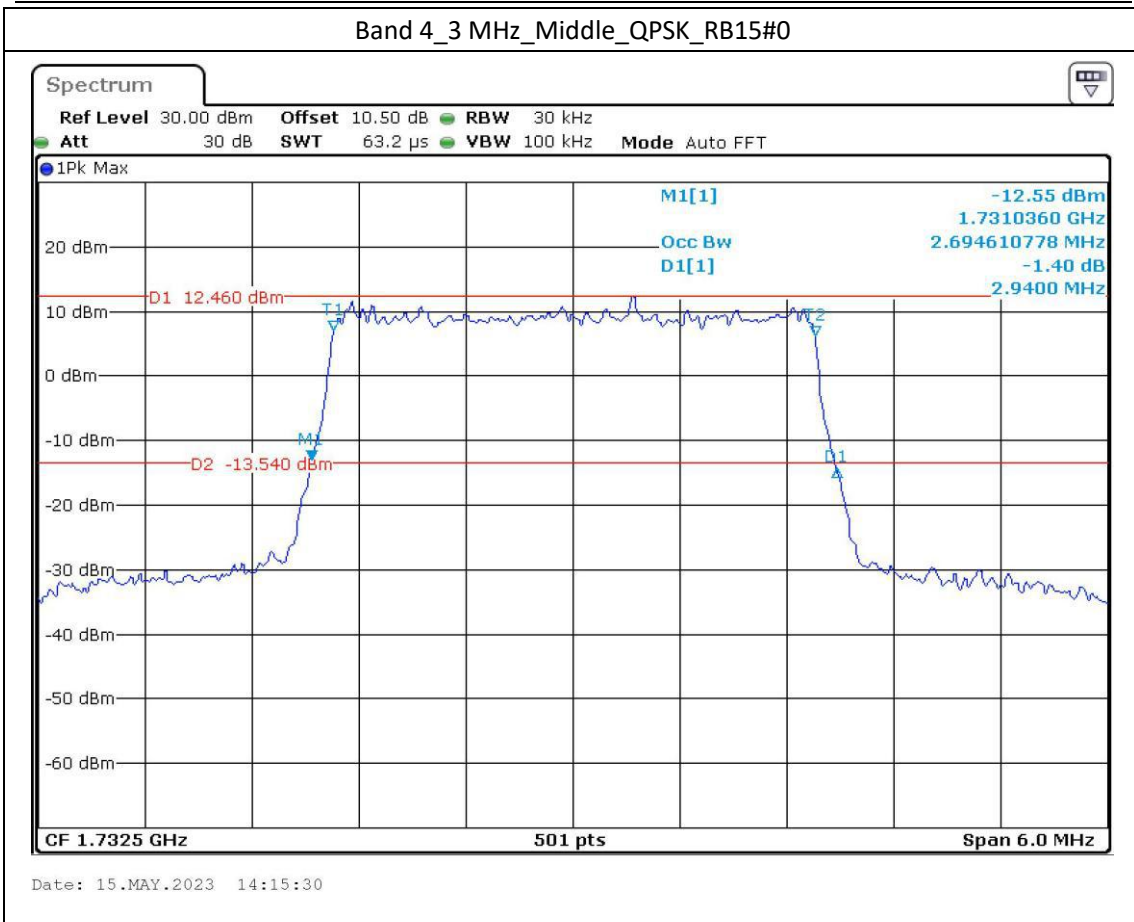

Band 2\_5 MHz\_Middle\_QPSK\_RB25#0

Date: 15.MAY.2023 13:55:58

Band 2\_5 MHz\_Middle\_16QAM\_RB25#0

Date: 15.MAY.2023 13:56:23

Date: 15.MAY.2023 13:58:23

Date: 15.MAY.2023 13:58:45

Band 12\_10 MHz\_High\_QPSK\_RB50#0

Date: 15.MAY.2023 12:11:25

Band 12\_10 MHz\_High\_16QAM\_RB27#23

Date: 15.MAY.2023 12:11:52