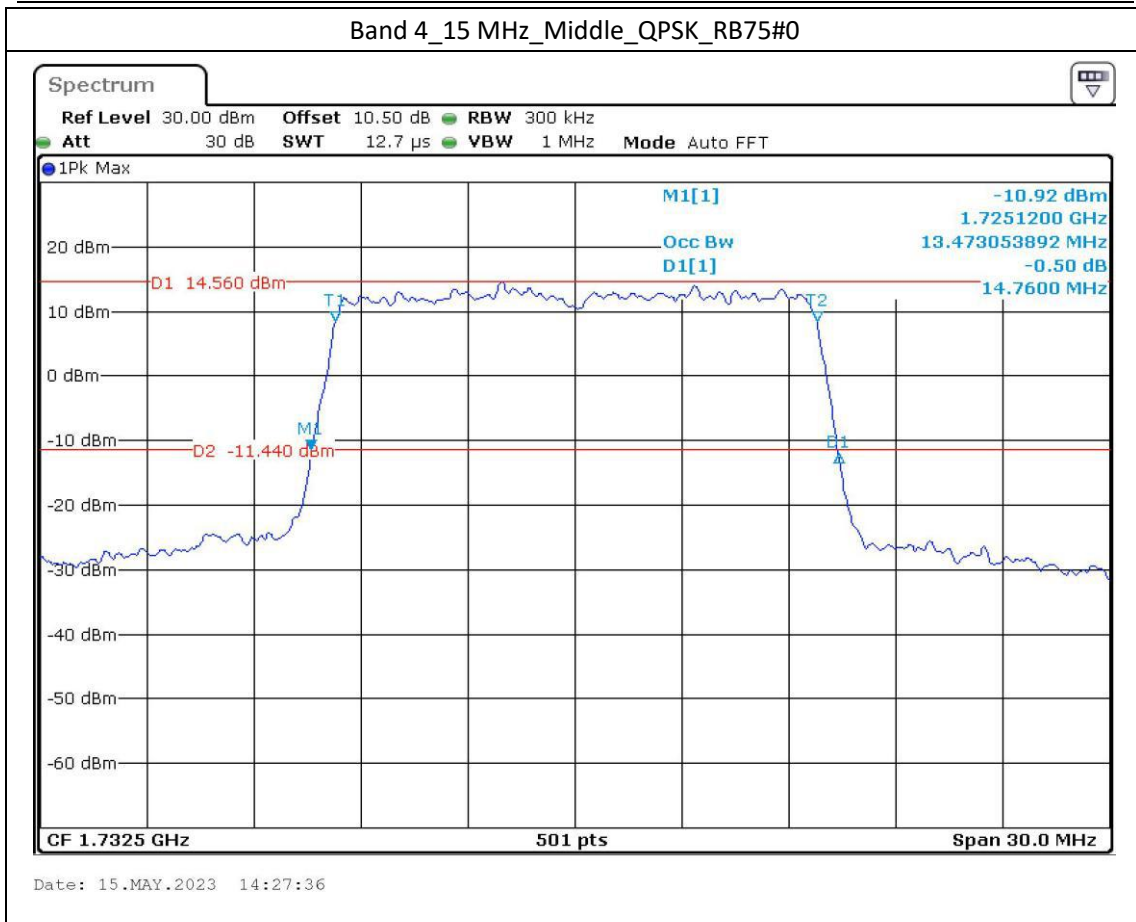

Band 2\_5 MHz\_Middle\_QPSK\_RB25#0

Date: 15.MAY.2023 13:55:58

Band 2\_5 MHz\_Middle\_16QAM\_RB25#0

Date: 15.MAY.2023 13:56:23

Date: 15.MAY.2023 13:58:23

Date: 15.MAY.2023 13:58:45

Band 12\_10 MHz\_High\_QPSK\_RB50#0

Date: 15.MAY.2023 12:11:25

Band 12\_10 MHz\_High\_16QAM\_RB27#23

Date: 15.MAY.2023 12:11:52