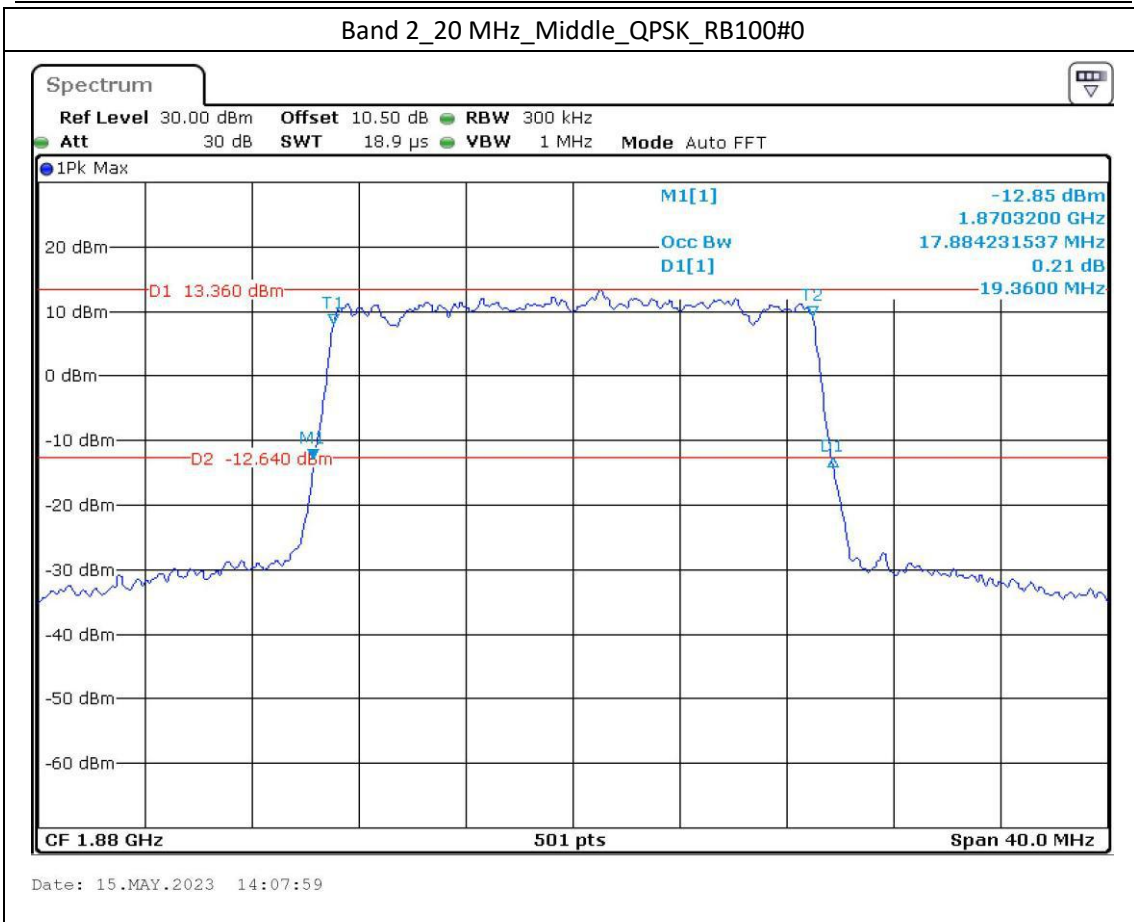

Band 2\_5 MHz\_Middle\_QPSK\_RB25#0

Date: 15.MAY.2023 13:55:58

Band 2\_5 MHz\_Middle\_16QAM\_RB25#0

Date: 15.MAY.2023 13:56:23

Date: 15.MAY.2023 13:58:23

Date: 15.MAY.2023 13:58:45

Band 12\_10 MHz\_High\_QPSK\_RB50#0

Date: 15.MAY.2023 12:11:25

Band 12\_10 MHz\_High\_16QAM\_RB27#23

Date: 15.MAY.2023 12:11:52