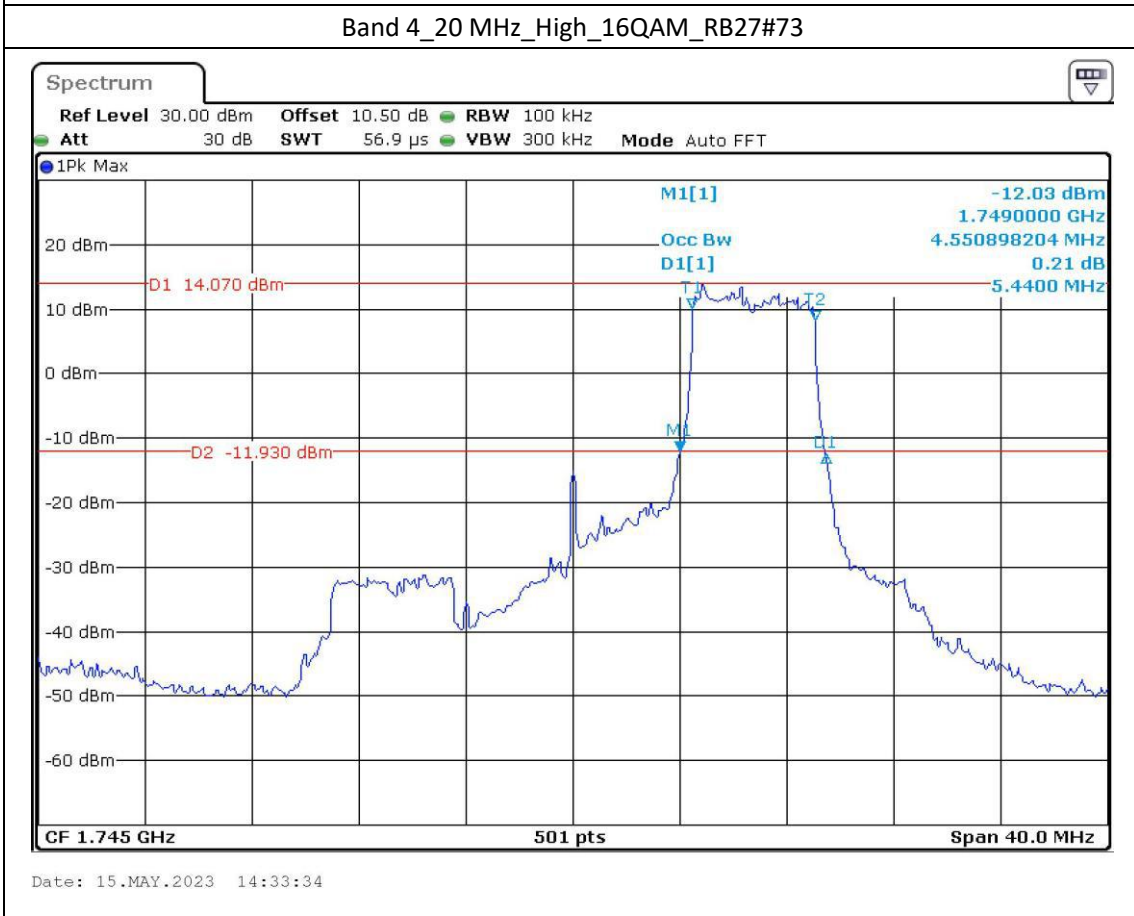

Band 2\_5 MHz\_Middle\_QPSK\_RB25#0

Date: 15.MAY.2023 13:55:58

Band 2\_5 MHz\_Middle\_16QAM\_RB25#0

Date: 15.MAY.2023 13:56:23

Date: 15.MAY.2023 13:58:23

Date: 15.MAY.2023 13:58:45

Band 12\_10 MHz\_High\_QPSK\_RB50#0

Date: 15.MAY.2023 12:11:25

Band 12\_10 MHz\_High\_16QAM\_RB27#23

Date: 15.MAY.2023 12:11:52