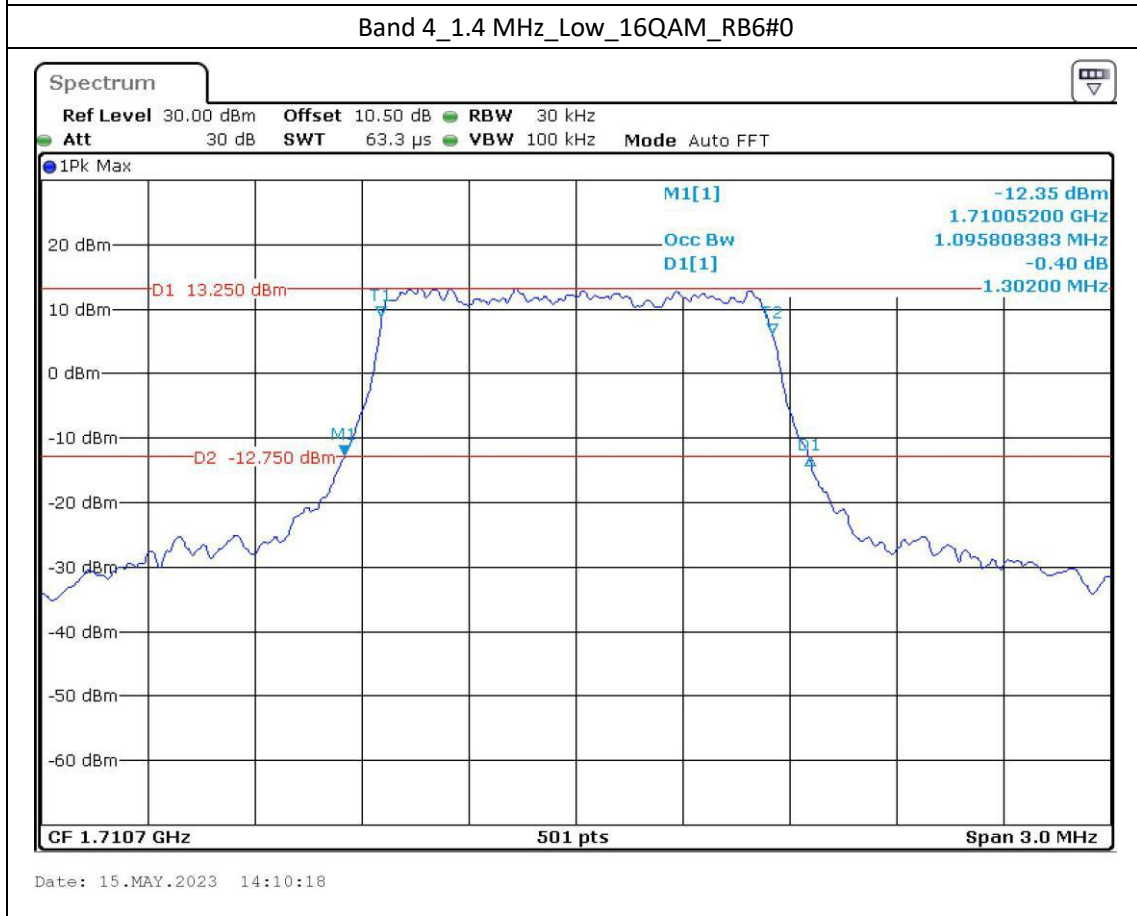

Band 2\_5 MHz\_Middle\_QPSK\_RB25#0

Date: 15.MAY.2023 13:55:58

Band 2\_5 MHz\_Middle\_16QAM\_RB25#0

Date: 15.MAY.2023 13:56:23

Date: 15.MAY.2023 13:58:23

Date: 15.MAY.2023 13:58:45

Band 12\_10 MHz\_High\_QPSK\_RB50#0

Date: 15.MAY.2023 12:11:25

Band 12\_10 MHz\_High\_16QAM\_RB27#23

Date: 15.MAY.2023 12:11:52