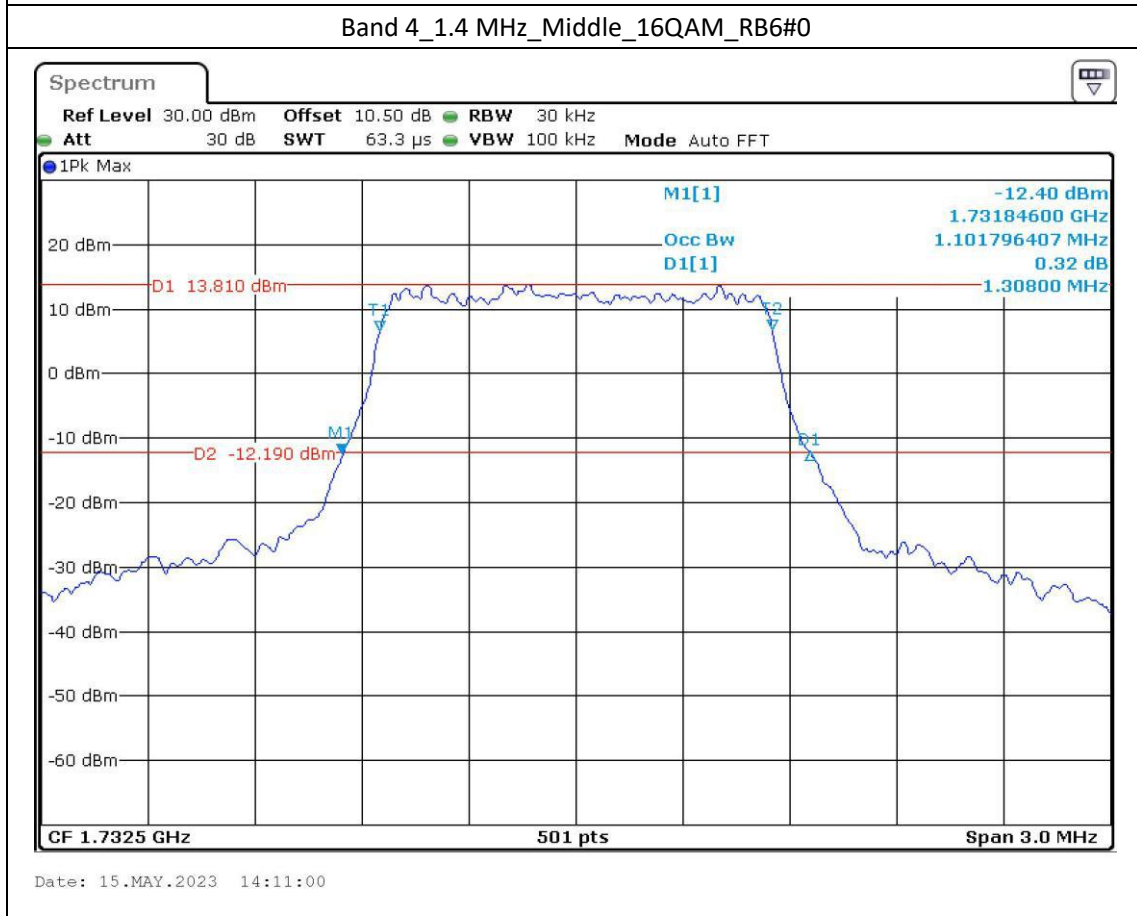

Band 2\_5 MHz\_Middle\_QPSK\_RB25#0

Date: 15.MAY.2023 13:55:58

Band 2\_5 MHz\_Middle\_16QAM\_RB25#0

Date: 15.MAY.2023 13:56:23

Date: 15.MAY.2023 13:58:23

Date: 15.MAY.2023 13:58:45

Band 12\_10 MHz\_High\_QPSK\_RB50#0

Date: 15.MAY.2023 12:11:25

Band 12\_10 MHz\_High\_16QAM\_RB27#23

Date: 15.MAY.2023 12:11:52