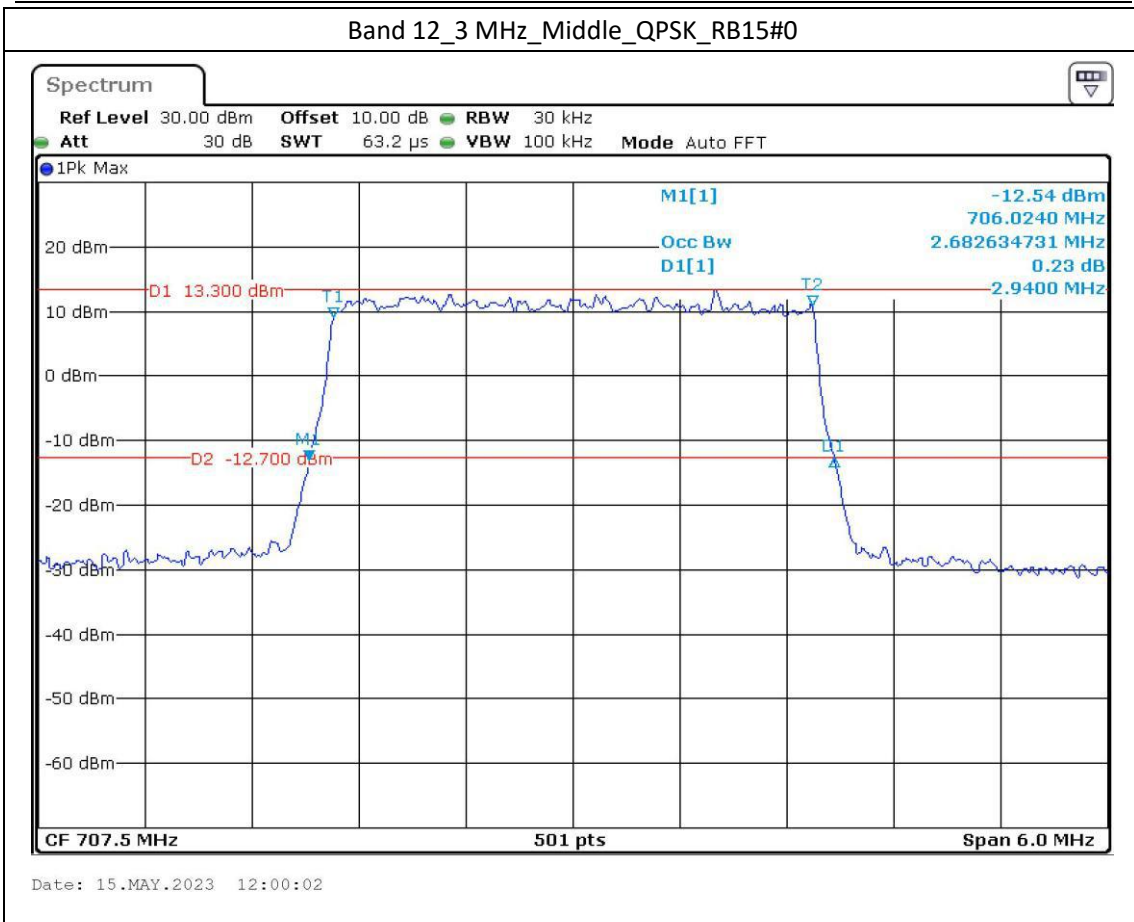

Band 2\_5 MHz\_Middle\_QPSK\_RB25#0

Date: 15.MAY.2023 13:55:58

Band 2\_5 MHz\_Middle\_16QAM\_RB25#0

Date: 15.MAY.2023 13:56:23

Date: 15.MAY.2023 13:58:23

Date: 15.MAY.2023 13:58:45

Band 12\_10 MHz\_High\_QPSK\_RB50#0

Date: 15.MAY.2023 12:11:25

Band 12\_10 MHz\_High\_16QAM\_RB27#23

Date: 15.MAY.2023 12:11:52