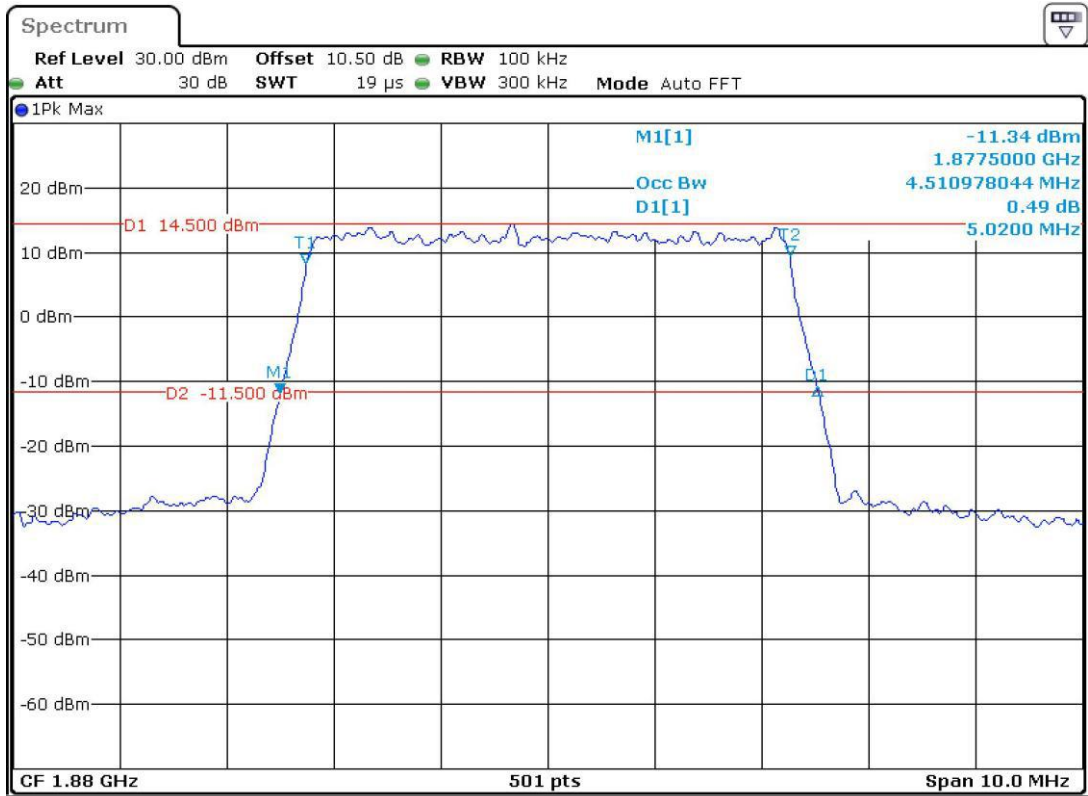

Band 2\_5 MHz\_Middle\_QPSK\_RB25#0

Date: 15.MAY.2023 13:55:58

Band 2\_5 MHz\_Middle\_16QAM\_RB25#0

Date: 15.MAY.2023 13:56:23

Date: 15.MAY.2023 13:58:23

Date: 15.MAY.2023 13:58:45

Band 12\_10 MHz\_High\_QPSK\_RB50#0

Date: 15.MAY.2023 12:11:25

Band 12\_10 MHz\_High\_16QAM\_RB27#23

Date: 15.MAY.2023 12:11:52