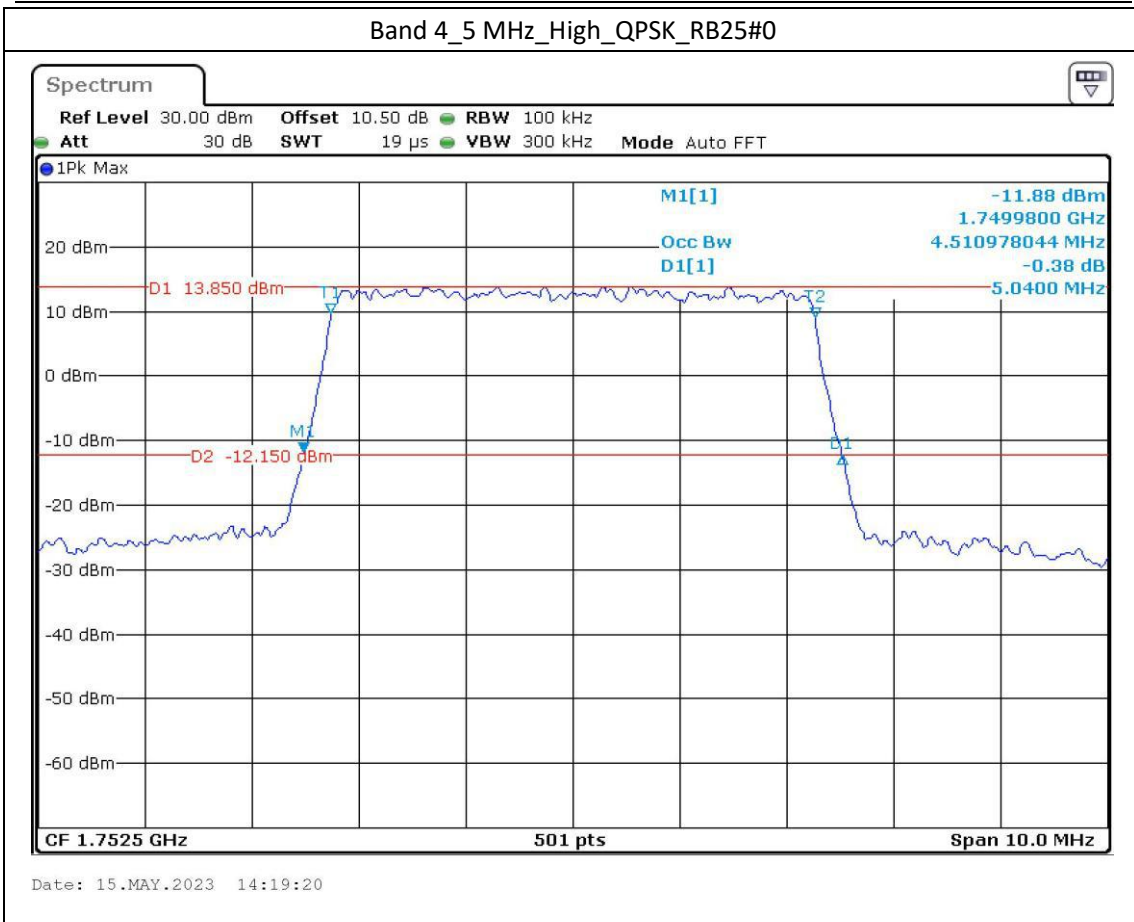

Band 2\_5 MHz\_Middle\_QPSK\_RB25#0

Date: 15.MAY.2023 13:55:58

Band 2\_5 MHz\_Middle\_16QAM\_RB25#0

Date: 15.MAY.2023 13:56:23

Date: 15.MAY.2023 13:58:23

Date: 15.MAY.2023 13:58:45

Band 12\_10 MHz\_High\_QPSK\_RB50#0

Date: 15.MAY.2023 12:11:25

Band 12\_10 MHz\_High\_16QAM\_RB27#23

Date: 15.MAY.2023 12:11:52