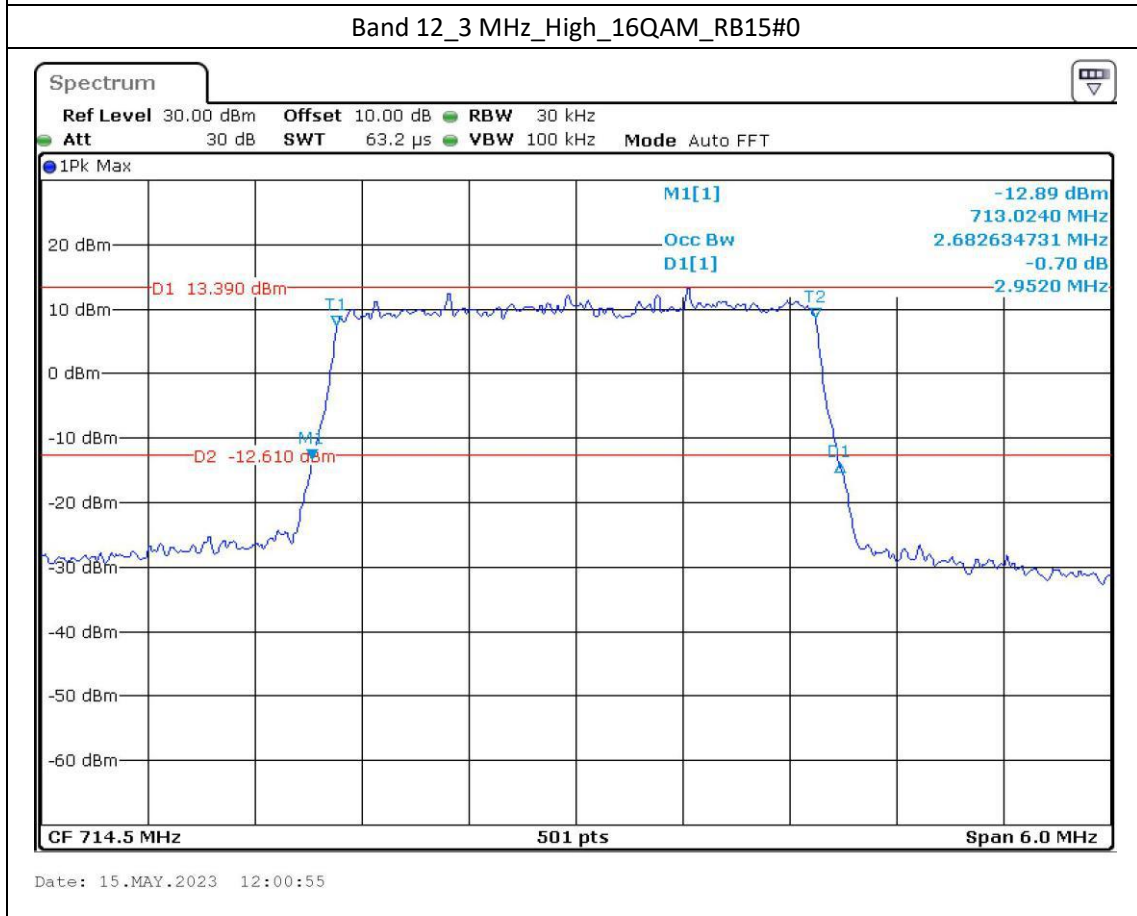

Band 2\_5 MHz\_Middle\_QPSK\_RB25#0

Date: 15.MAY.2023 13:55:58

Band 2\_5 MHz\_Middle\_16QAM\_RB25#0

Date: 15.MAY.2023 13:56:23

Date: 15.MAY.2023 13:58:23

Date: 15.MAY.2023 13:58:45

Band 12\_10 MHz\_High\_QPSK\_RB50#0

Date: 15.MAY.2023 12:11:25

Band 12\_10 MHz\_High\_16QAM\_RB27#23

Date: 15.MAY.2023 12:11:52