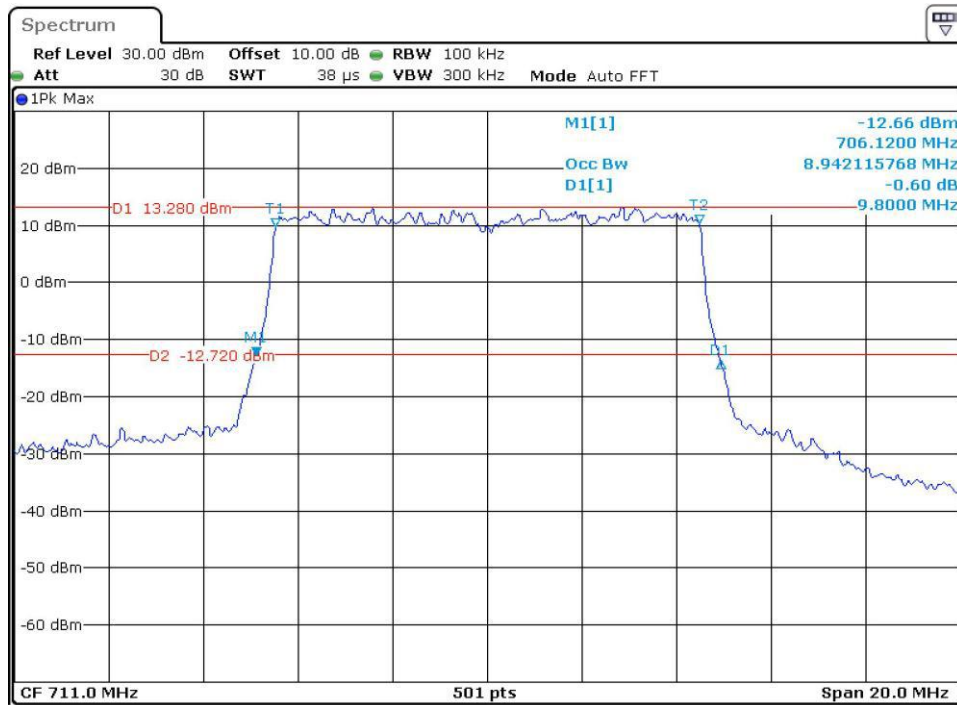

Band 2\_5 MHz\_Middle\_QPSK\_RB25#0

Date: 15.MAY.2023 13:55:58

Band 2\_5 MHz\_Middle\_16QAM\_RB25#0

Date: 15.MAY.2023 13:56:23

Date: 15.MAY.2023 13:58:23

Date: 15.MAY.2023 13:58:45

Band 12\_10 MHz\_High\_QPSK\_RB50#0

Date: 15.MAY.2023 12:11:25

Band 12\_10 MHz\_High\_16QAM\_RB27#23

Date: 15.MAY.2023 12:11:52