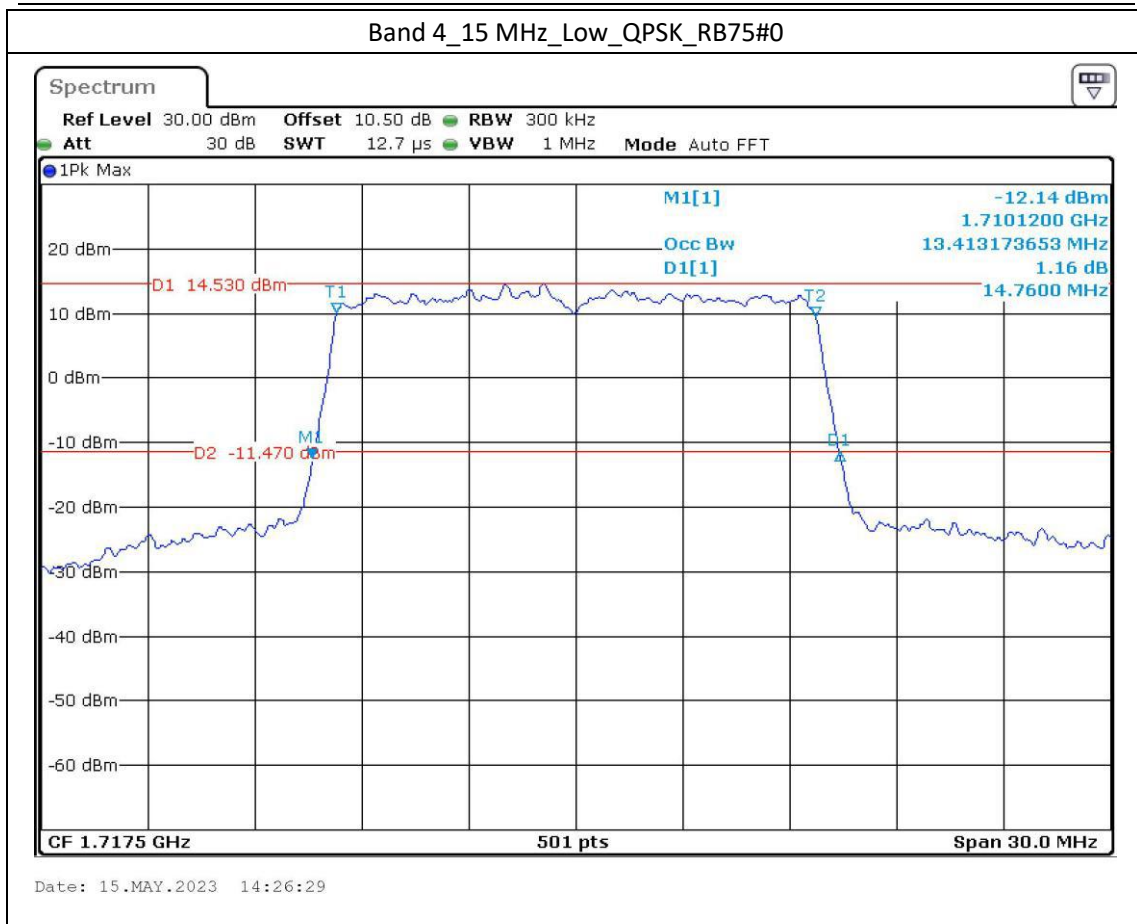

Band 2\_5 MHz\_Middle\_QPSK\_RB25#0

Date: 15.MAY.2023 13:55:58

Band 2\_5 MHz\_Middle\_16QAM\_RB25#0

Date: 15.MAY.2023 13:56:23

Date: 15.MAY.2023 13:58:23

Date: 15.MAY.2023 13:58:45

Band 12\_10 MHz\_High\_QPSK\_RB50#0

Date: 15.MAY.2023 12:11:25

Band 12\_10 MHz\_High\_16QAM\_RB27#23

Date: 15.MAY.2023 12:11:52