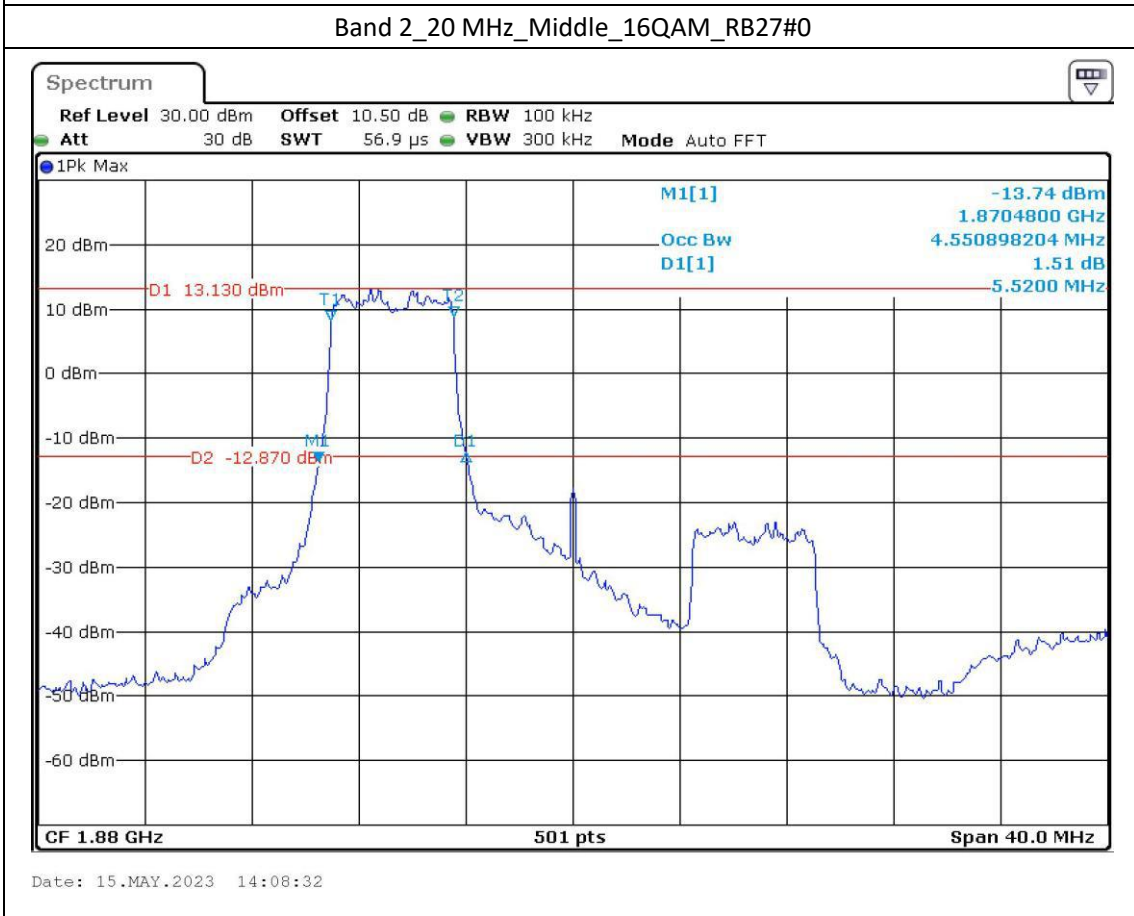

Band 2\_5 MHz\_Middle\_QPSK\_RB25#0

Date: 15.MAY.2023 13:55:58

Band 2\_5 MHz\_Middle\_16QAM\_RB25#0

Date: 15.MAY.2023 13:56:23

Date: 15.MAY.2023 13:58:23

Date: 15.MAY.2023 13:58:45

Band 12\_10 MHz\_High\_QPSK\_RB50#0

Date: 15.MAY.2023 12:11:25

Band 12\_10 MHz\_High\_16QAM\_RB27#23

Date: 15.MAY.2023 12:11:52