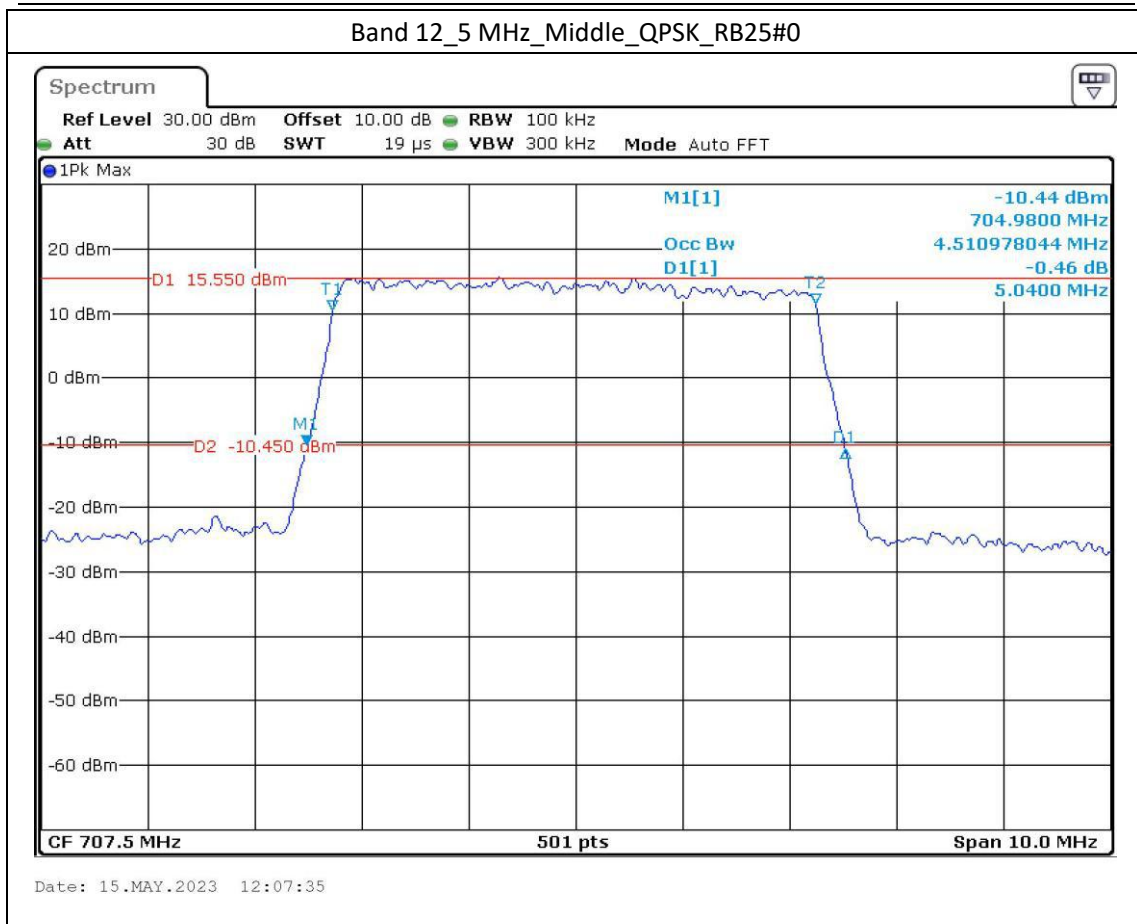

Band 2\_5 MHz\_Middle\_QPSK\_RB25#0

Date: 15.MAY.2023 13:55:58

Band 2\_5 MHz\_Middle\_16QAM\_RB25#0

Date: 15.MAY.2023 13:56:23

Date: 15.MAY.2023 13:58:23

Date: 15.MAY.2023 13:58:45

Band 12\_10 MHz\_High\_QPSK\_RB50#0

Date: 15.MAY.2023 12:11:25

Band 12\_10 MHz\_High\_16QAM\_RB27#23

Date: 15.MAY.2023 12:11:52