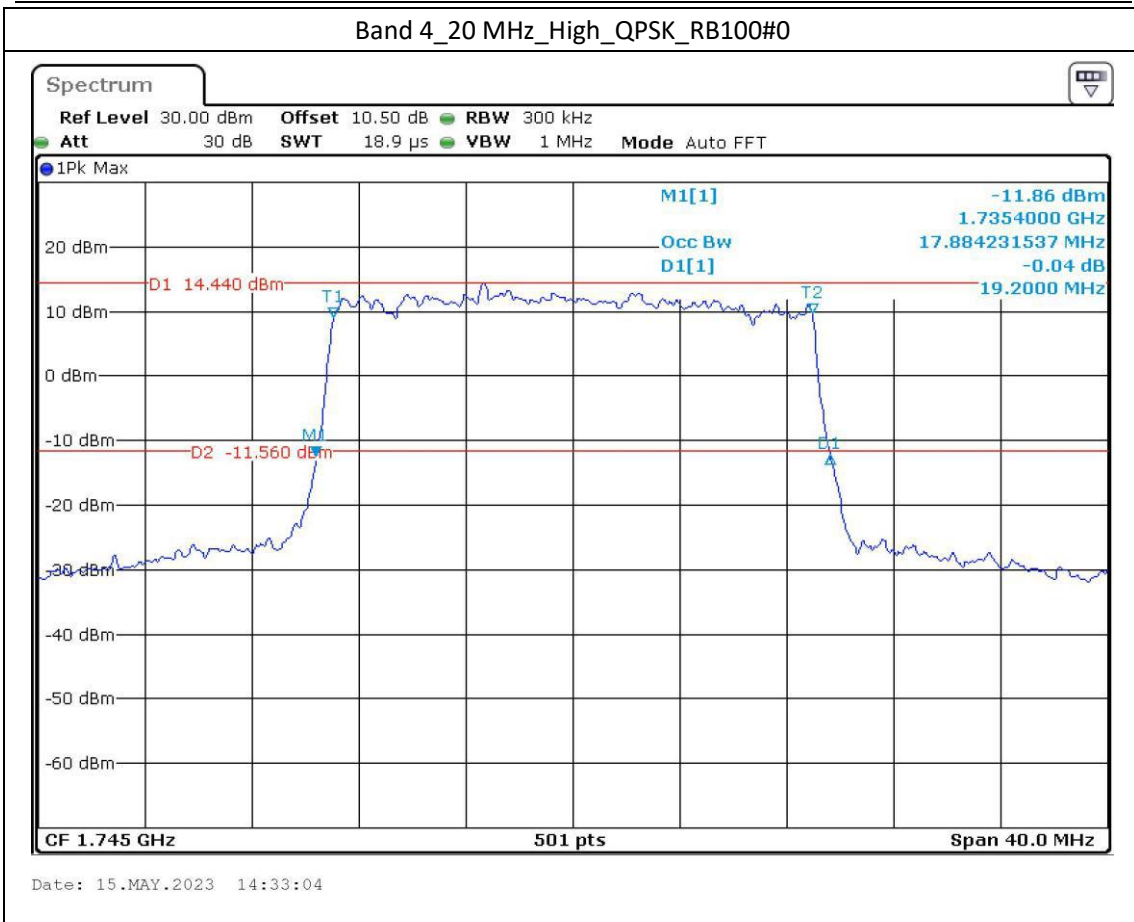

Band 2\_5 MHz\_Middle\_QPSK\_RB25#0

Date: 15.MAY.2023 13:55:58

Band 2\_5 MHz\_Middle\_16QAM\_RB25#0

Date: 15.MAY.2023 13:56:23

Date: 15.MAY.2023 13:58:23

Date: 15.MAY.2023 13:58:45

Band 12\_10 MHz\_High\_QPSK\_RB50#0

Date: 15.MAY.2023 12:11:25

Band 12\_10 MHz\_High\_16QAM\_RB27#23

Date: 15.MAY.2023 12:11:52