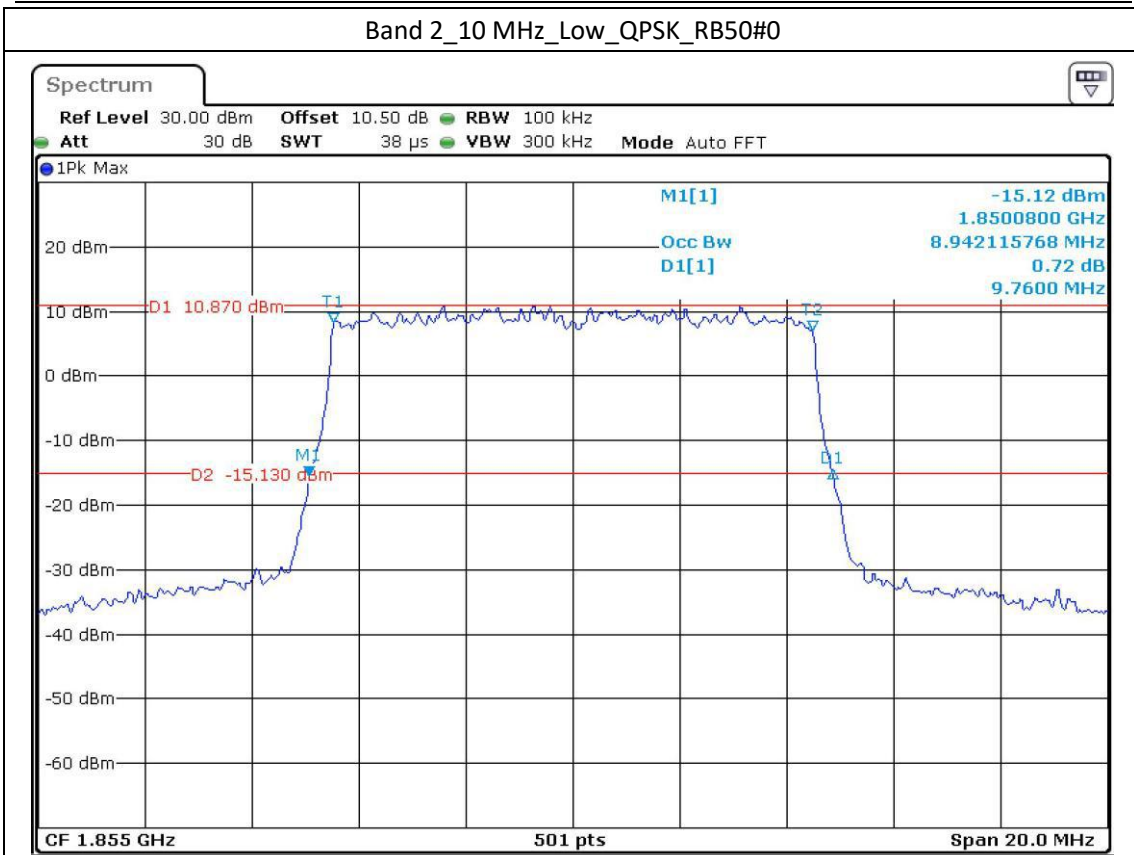

Date: 15.MAY.2023 13:58:23