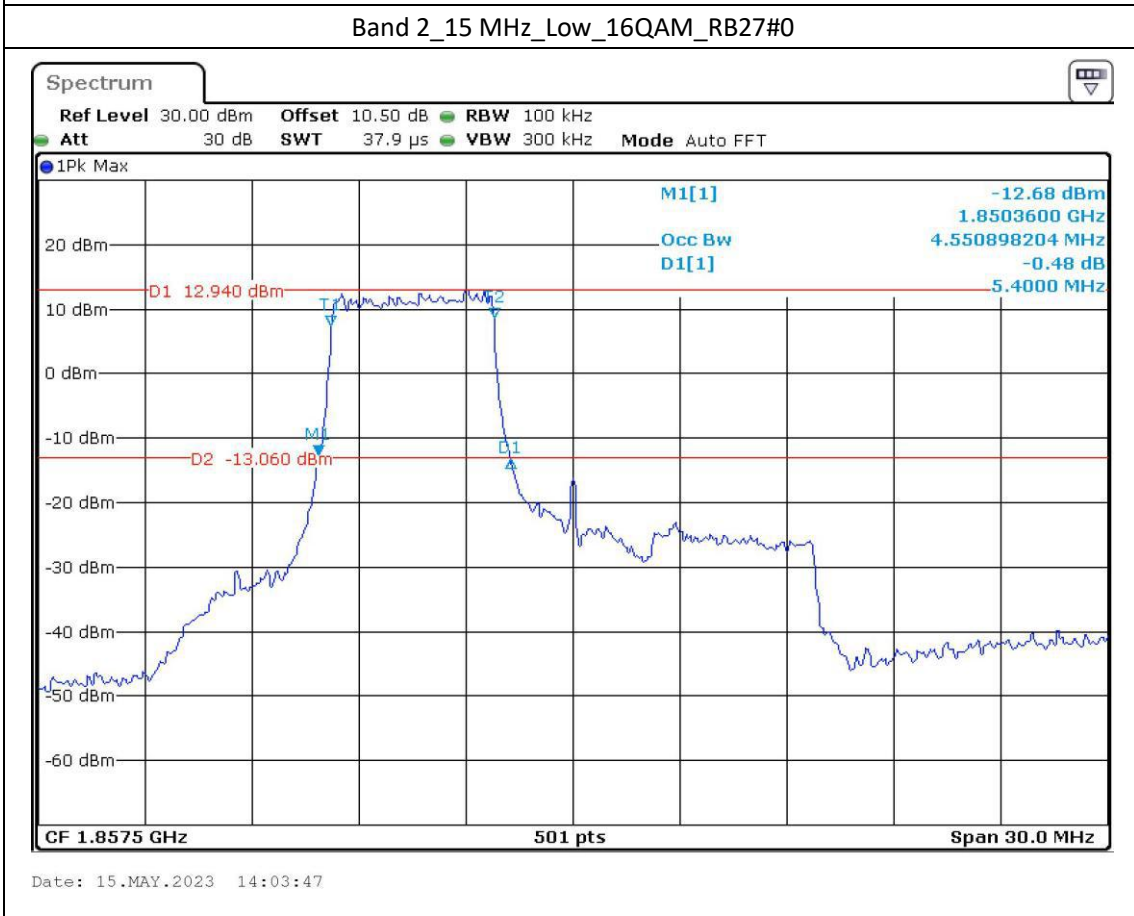

Band 2\_5 MHz\_Middle\_QPSK\_RB25#0

Date: 15.MAY.2023 13:55:58

Band 2\_5 MHz\_Middle\_16QAM\_RB25#0

Date: 15.MAY.2023 13:56:23

Date: 15.MAY.2023 13:58:23

Date: 15.MAY.2023 13:58:45

Band 12\_10 MHz\_High\_QPSK\_RB50#0

Date: 15.MAY.2023 12:11:25

Band 12\_10 MHz\_High\_16QAM\_RB27#23

Date: 15.MAY.2023 12:11:52