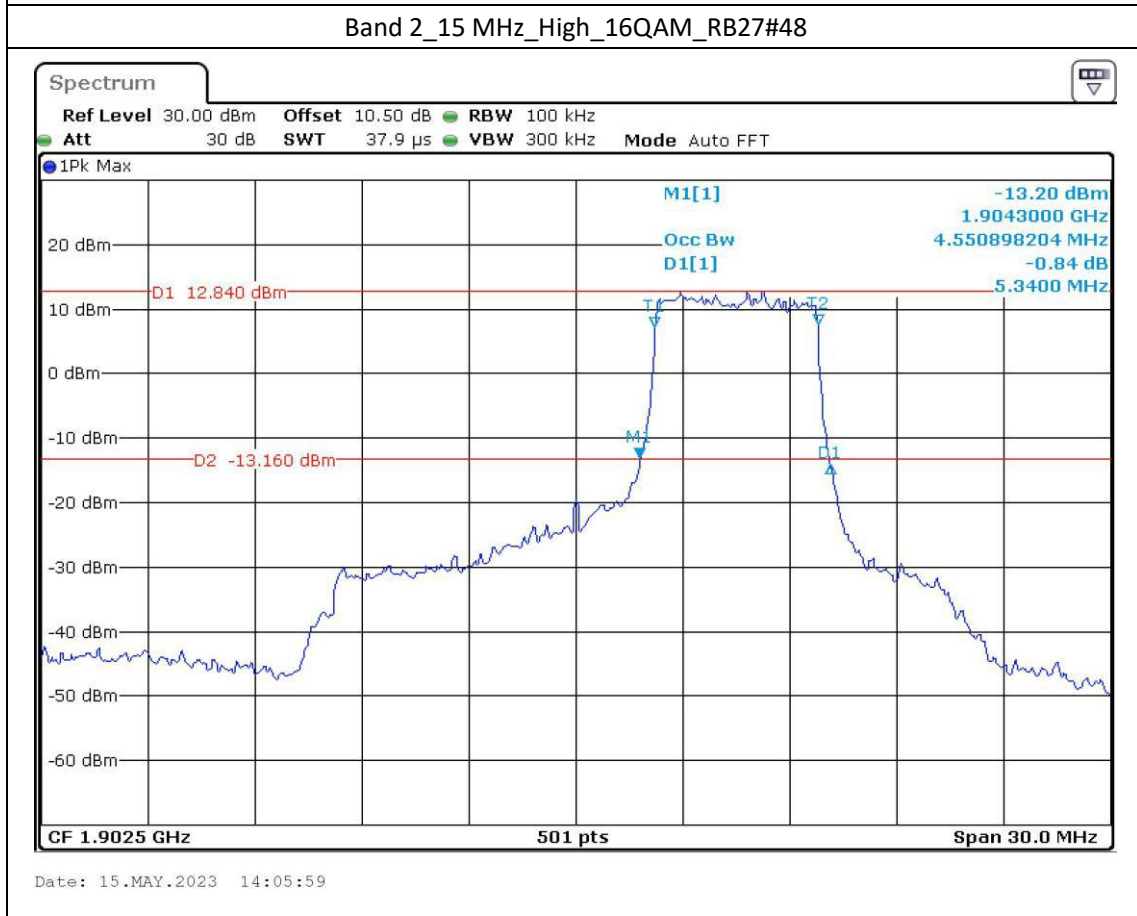

Band 2\_5 MHz\_Middle\_QPSK\_RB25#0

Date: 15.MAY.2023 13:55:58

Band 2\_5 MHz\_Middle\_16QAM\_RB25#0

Date: 15.MAY.2023 13:56:23

Date: 15.MAY.2023 13:58:23

Date: 15.MAY.2023 13:58:45

Band 12\_10 MHz\_High\_QPSK\_RB50#0

Date: 15.MAY.2023 12:11:25

Band 12\_10 MHz\_High\_16QAM\_RB27#23

Date: 15.MAY.2023 12:11:52