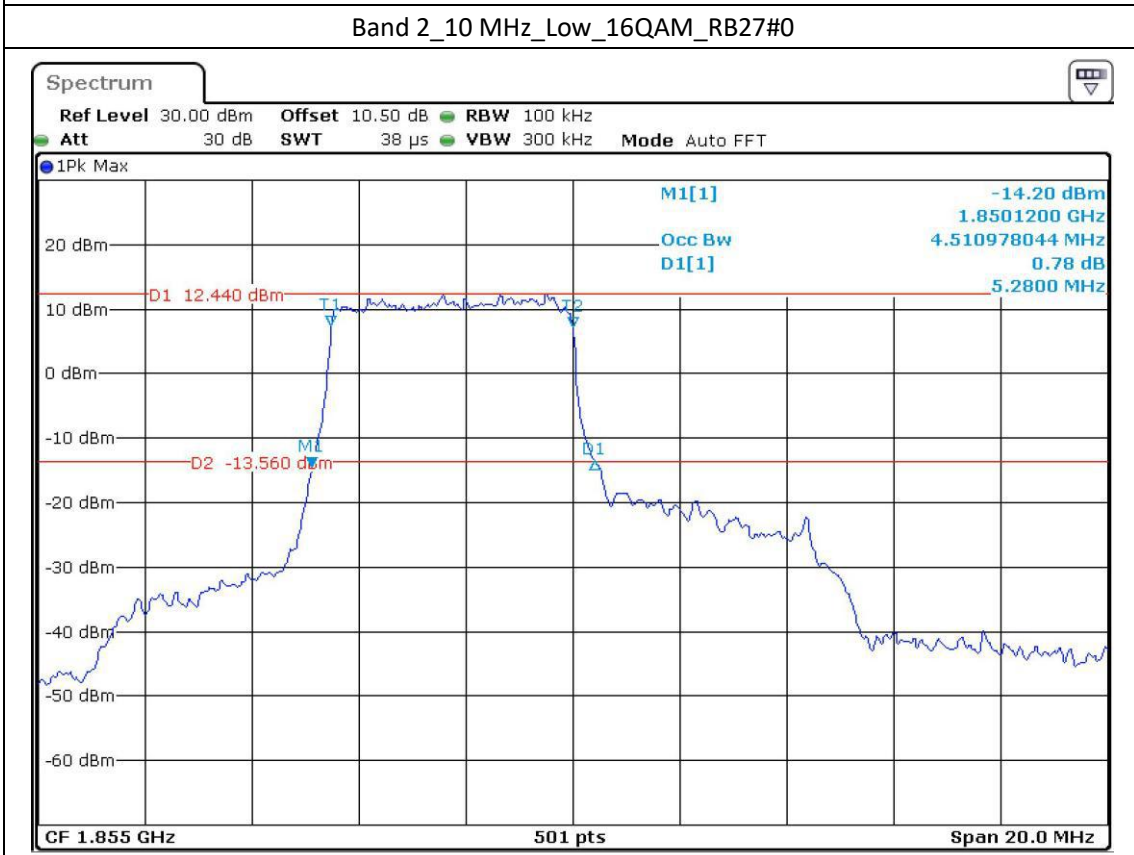

Band 2\_5 MHz\_Middle\_QPSK\_RB25#0

Date: 15.MAY.2023 13:55:58

Band 2\_5 MHz\_Middle\_16QAM\_RB25#0

Date: 15.MAY.2023 13:56:23

Date: 15.MAY.2023 13:58:23

Date: 15.MAY.2023 13:58:45

Band 12\_10 MHz\_High\_QPSK\_RB50#0

Date: 15.MAY.2023 12:11:25

Band 12\_10 MHz\_High\_16QAM\_RB27#23

Date: 15.MAY.2023 12:11:52