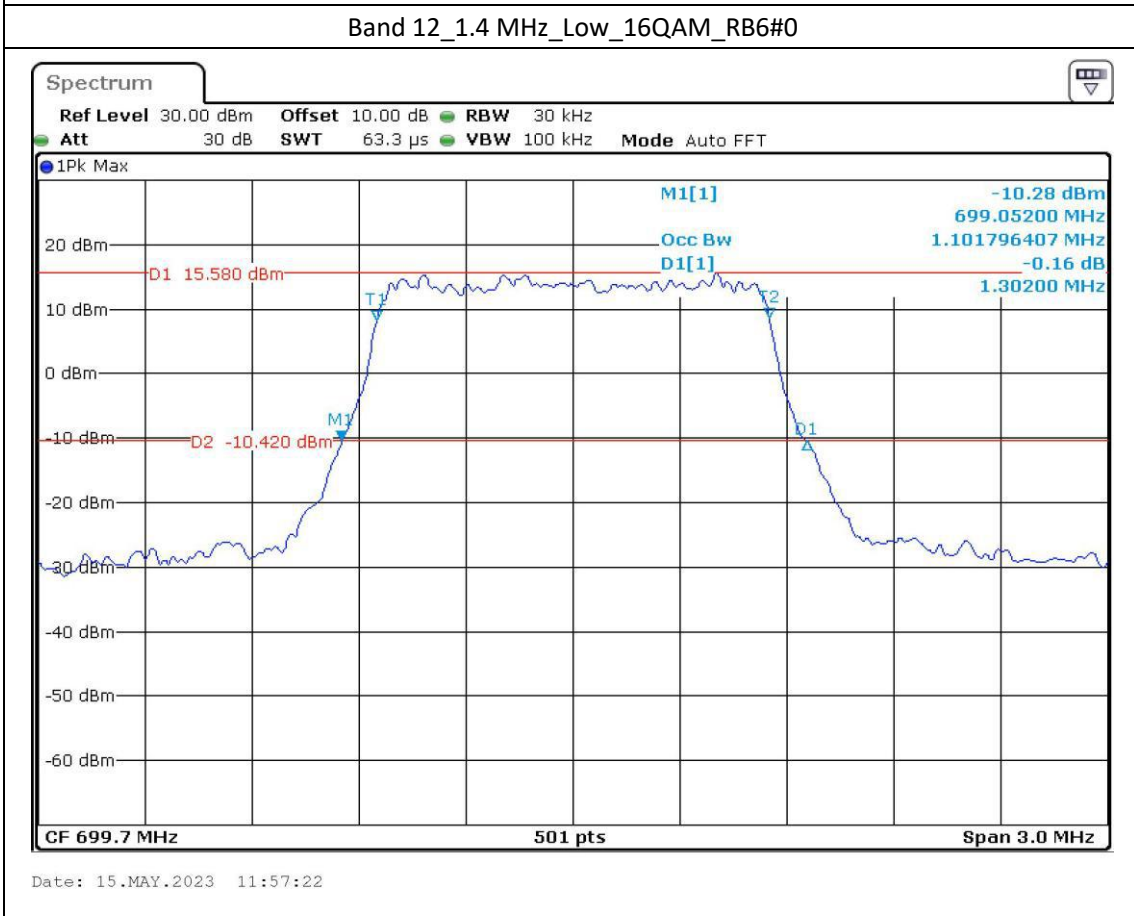

Band 2\_5 MHz\_Middle\_QPSK\_RB25#0

Date: 15.MAY.2023 13:55:58

Band 2\_5 MHz\_Middle\_16QAM\_RB25#0

Date: 15.MAY.2023 13:56:23

Date: 15.MAY.2023 13:58:23

Date: 15.MAY.2023 13:58:45

Band 12\_10 MHz\_High\_QPSK\_RB50#0

Date: 15.MAY.2023 12:11:25

Band 12\_10 MHz\_High\_16QAM\_RB27#23

Date: 15.MAY.2023 12:11:52