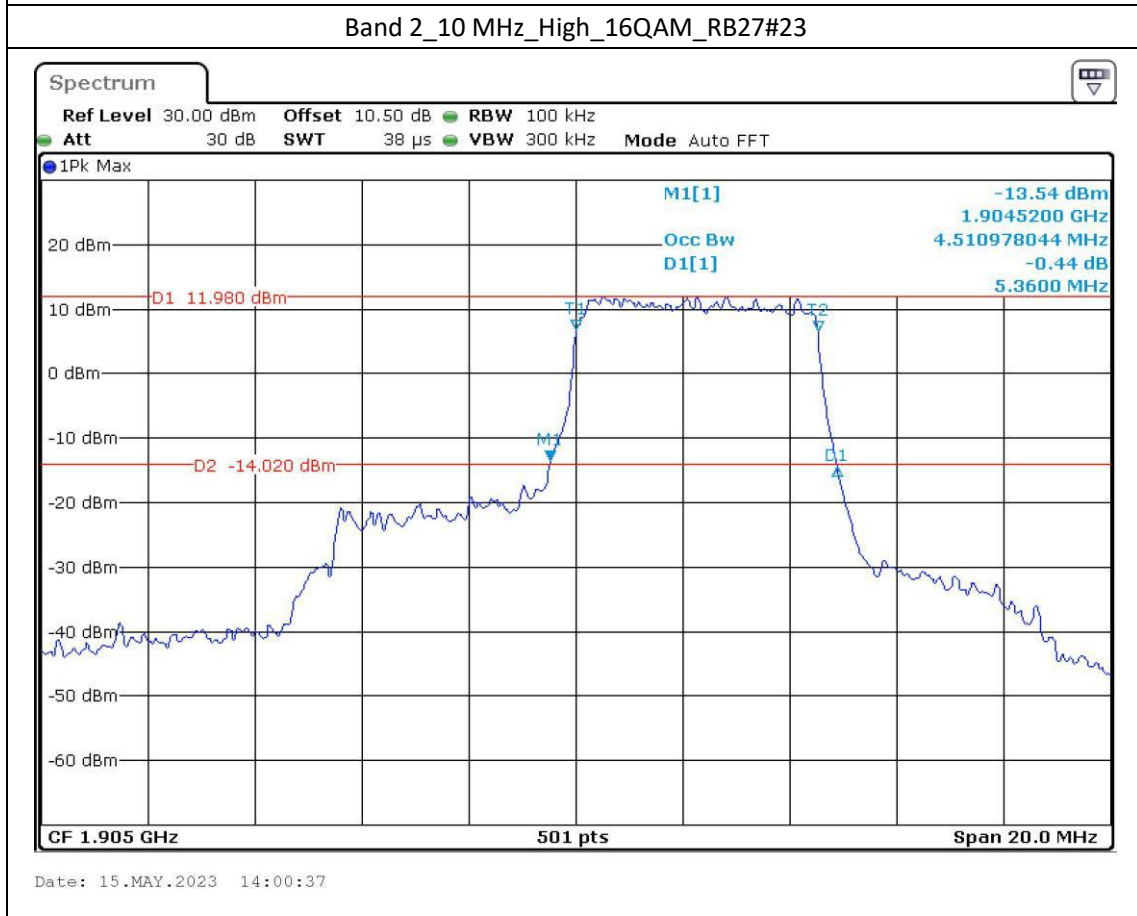

Band 2\_5 MHz\_Middle\_QPSK\_RB25#0

Date: 15.MAY.2023 13:55:58

Band 2\_5 MHz\_Middle\_16QAM\_RB25#0

Date: 15.MAY.2023 13:56:23

Date: 15.MAY.2023 13:58:23

Date: 15.MAY.2023 13:58:45

Band 12\_10 MHz\_High\_QPSK\_RB50#0

Date: 15.MAY.2023 12:11:25

Band 12\_10 MHz\_High\_16QAM\_RB27#23

Date: 15.MAY.2023 12:11:52