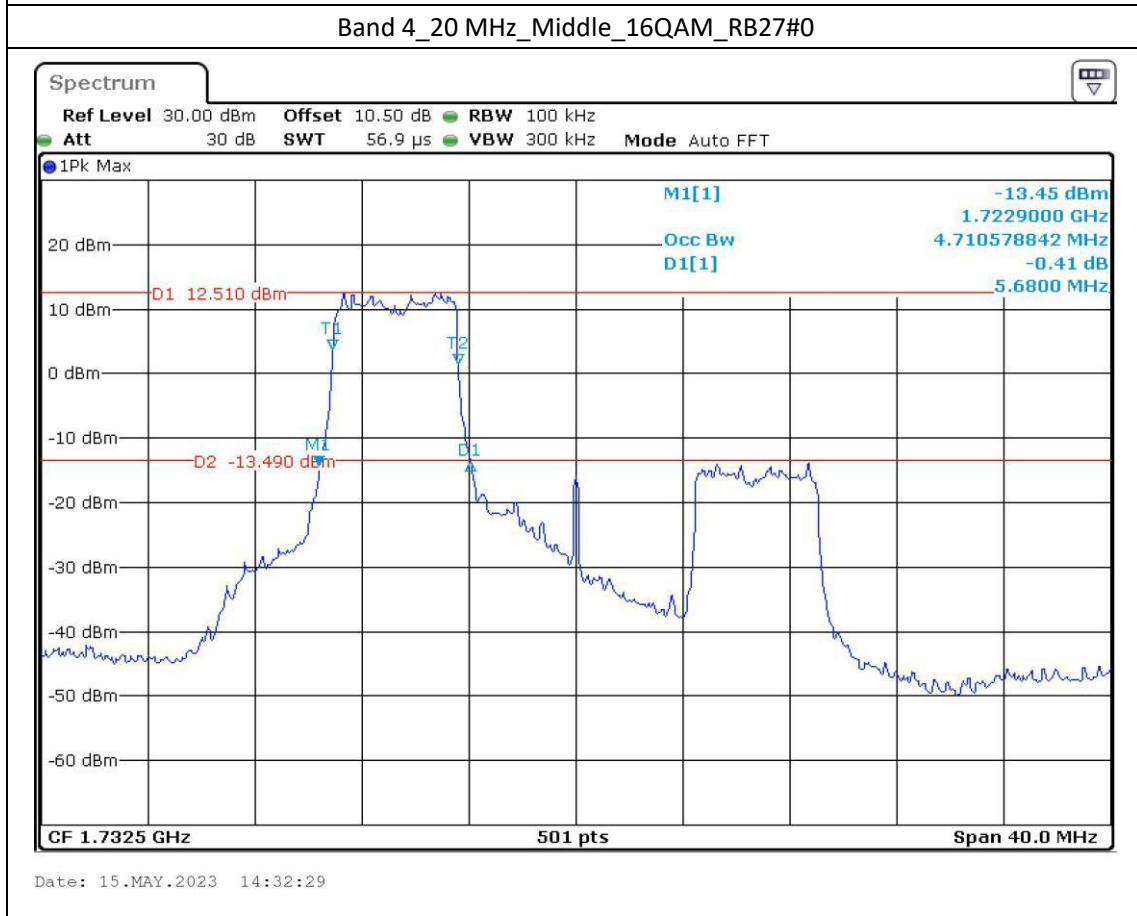

Band 2\_5 MHz\_Middle\_QPSK\_RB25#0

Date: 15.MAY.2023 13:55:58

Band 2\_5 MHz\_Middle\_16QAM\_RB25#0

Date: 15.MAY.2023 13:56:23

Date: 15.MAY.2023 13:58:23

Date: 15.MAY.2023 13:58:45

Band 12\_10 MHz\_High\_QPSK\_RB50#0

Date: 15.MAY.2023 12:11:25

Band 12\_10 MHz\_High\_16QAM\_RB27#23

Date: 15.MAY.2023 12:11:52