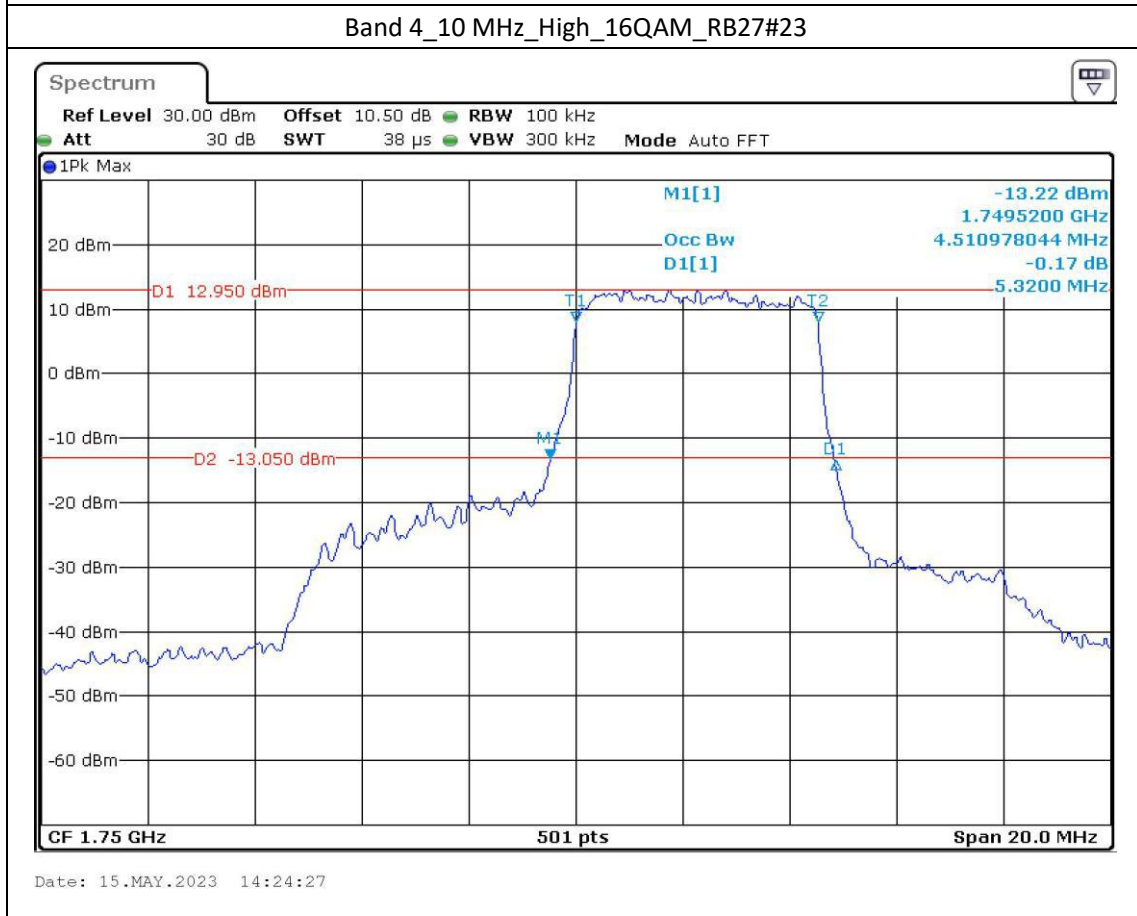

Band 2\_5 MHz\_Middle\_QPSK\_RB25#0

Date: 15.MAY.2023 13:55:58

Band 2\_5 MHz\_Middle\_16QAM\_RB25#0

Date: 15.MAY.2023 13:56:23

Date: 15.MAY.2023 13:58:23

Date: 15.MAY.2023 13:58:45

Band 12\_10 MHz\_High\_QPSK\_RB50#0

Date: 15.MAY.2023 12:11:25

Band 12\_10 MHz\_High\_16QAM\_RB27#23

Date: 15.MAY.2023 12:11:52