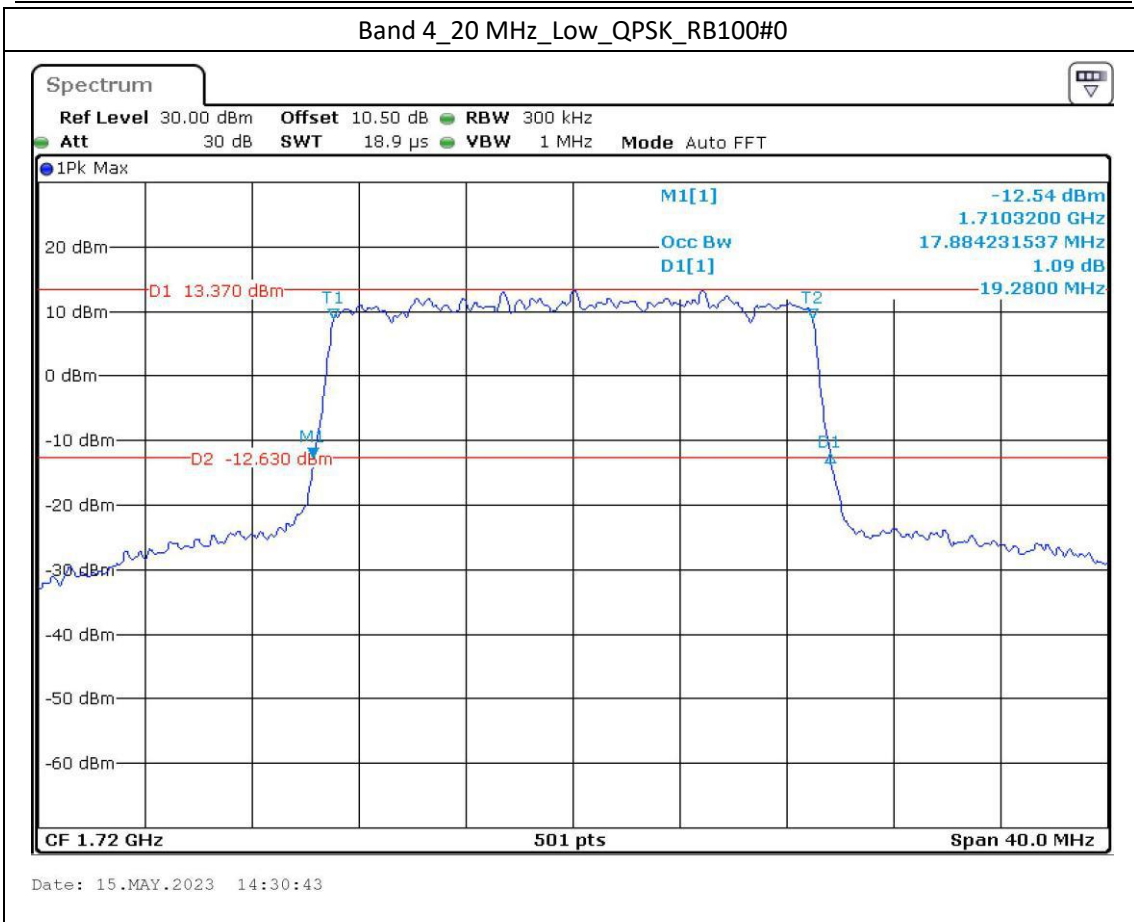

Band 2\_5 MHz\_Middle\_QPSK\_RB25#0

Date: 15.MAY.2023 13:55:58

Band 2\_5 MHz\_Middle\_16QAM\_RB25#0

Date: 15.MAY.2023 13:56:23

Date: 15.MAY.2023 13:58:23

Date: 15.MAY.2023 13:58:45

Band 12\_10 MHz\_High\_QPSK\_RB50#0

Date: 15.MAY.2023 12:11:25

Band 12\_10 MHz\_High\_16QAM\_RB27#23

Date: 15.MAY.2023 12:11:52