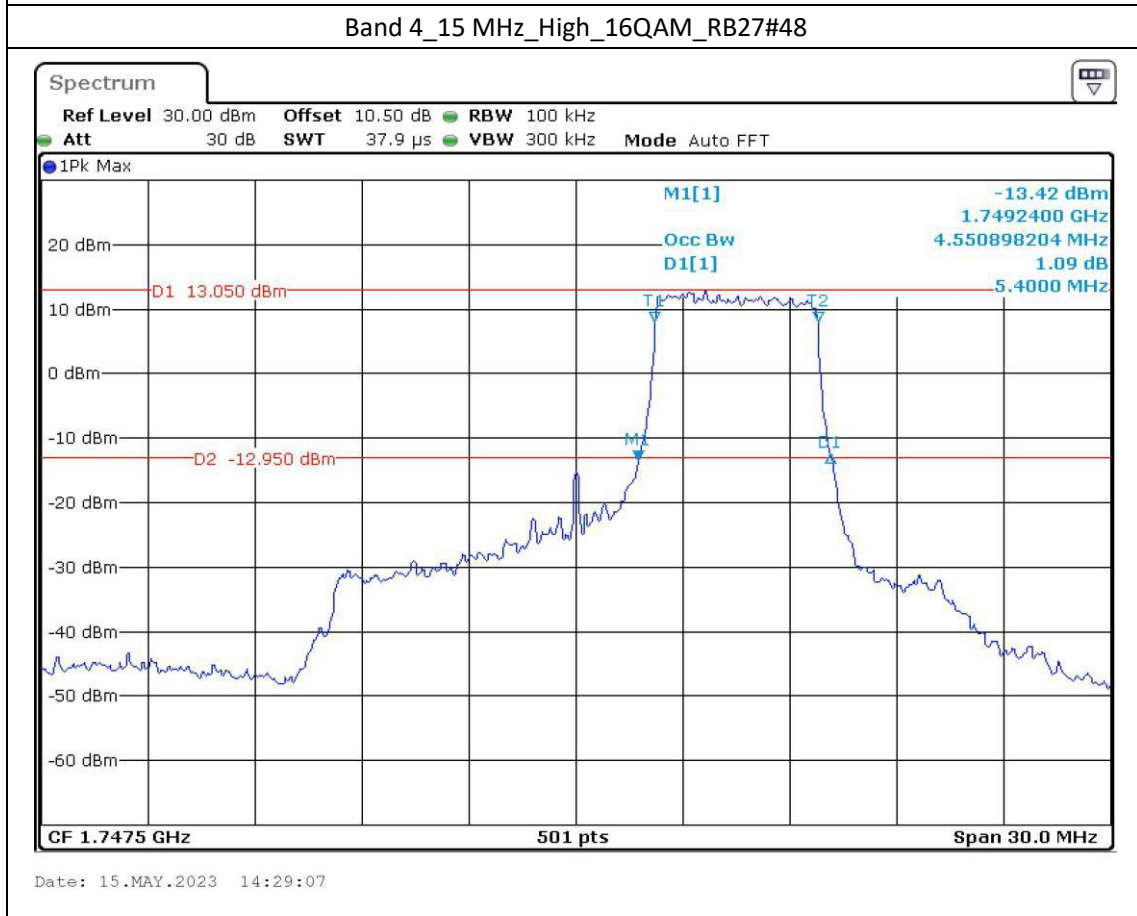

Band 2\_5 MHz\_Middle\_QPSK\_RB25#0

Date: 15.MAY.2023 13:55:58

Band 2\_5 MHz\_Middle\_16QAM\_RB25#0

Date: 15.MAY.2023 13:56:23

Date: 15.MAY.2023 13:58:23

Date: 15.MAY.2023 13:58:45

Band 12\_10 MHz\_High\_QPSK\_RB50#0

Date: 15.MAY.2023 12:11:25

Band 12\_10 MHz\_High\_16QAM\_RB27#23

Date: 15.MAY.2023 12:11:52