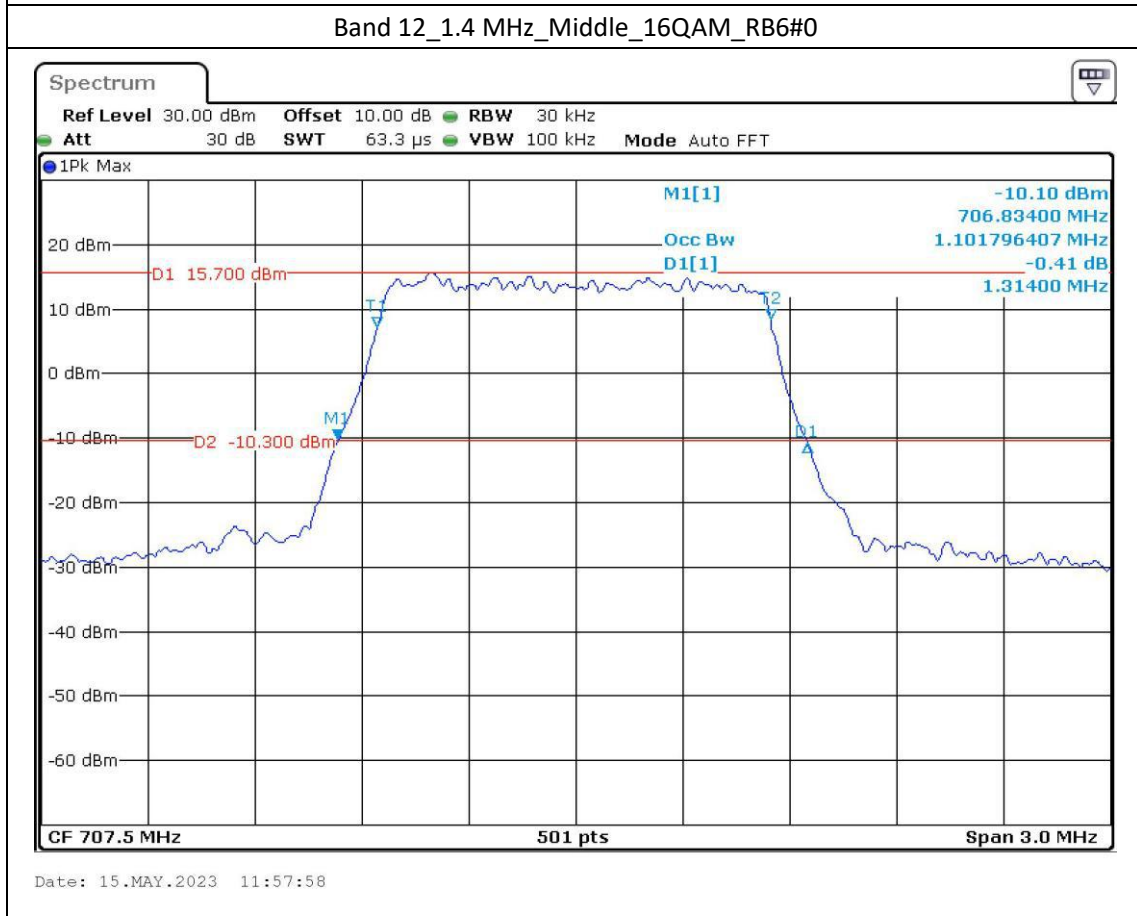

Band 2\_5 MHz\_Middle\_QPSK\_RB25#0

Date: 15.MAY.2023 13:55:58

Band 2\_5 MHz\_Middle\_16QAM\_RB25#0

Date: 15.MAY.2023 13:56:23

Date: 15.MAY.2023 13:58:23

Date: 15.MAY.2023 13:58:45

Band 12\_10 MHz\_High\_QPSK\_RB50#0

Date: 15.MAY.2023 12:11:25

Band 12\_10 MHz\_High\_16QAM\_RB27#23

Date: 15.MAY.2023 12:11:52