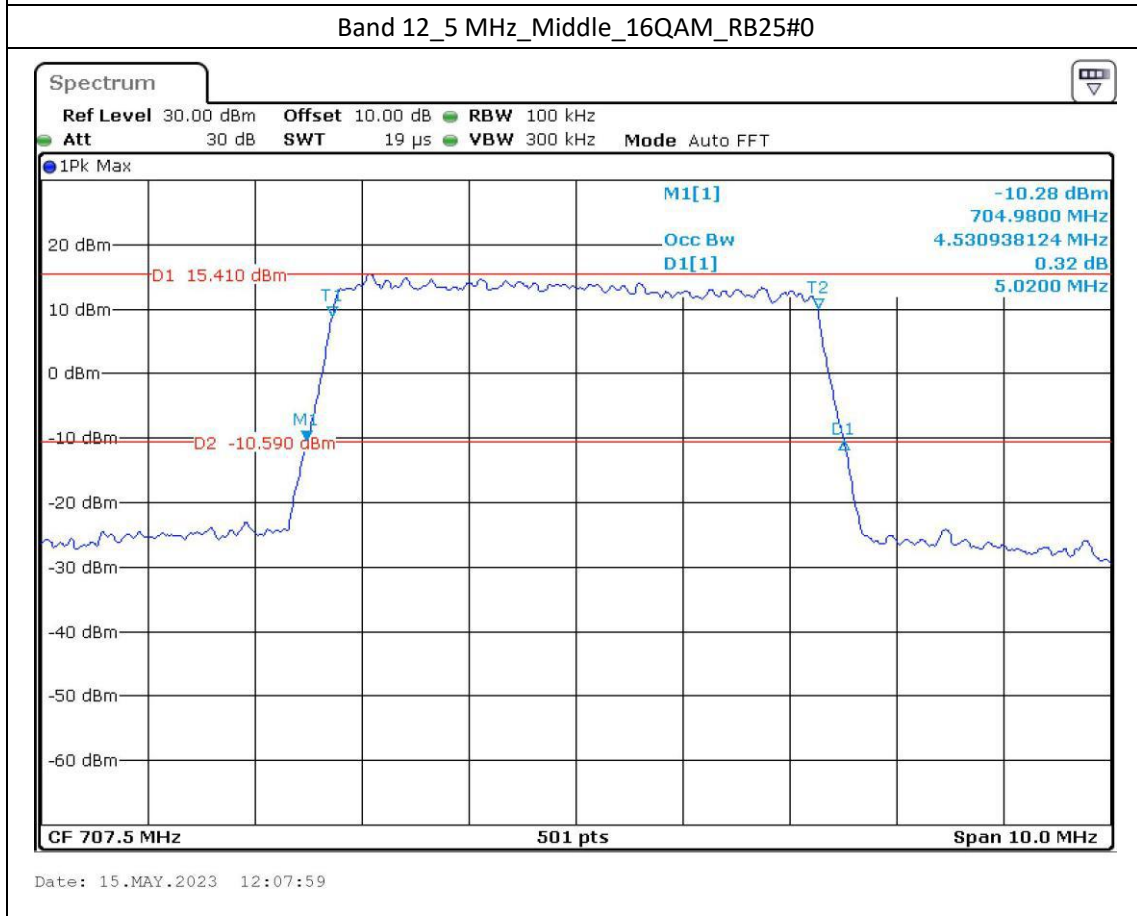

Band 2\_5 MHz\_Middle\_QPSK\_RB25#0

Date: 15.MAY.2023 13:55:58

Band 2\_5 MHz\_Middle\_16QAM\_RB25#0

Date: 15.MAY.2023 13:56:23

Date: 15.MAY.2023 13:58:23

Date: 15.MAY.2023 13:58:45

Band 12\_10 MHz\_High\_QPSK\_RB50#0

Date: 15.MAY.2023 12:11:25

Band 12\_10 MHz\_High\_16QAM\_RB27#23

Date: 15.MAY.2023 12:11:52