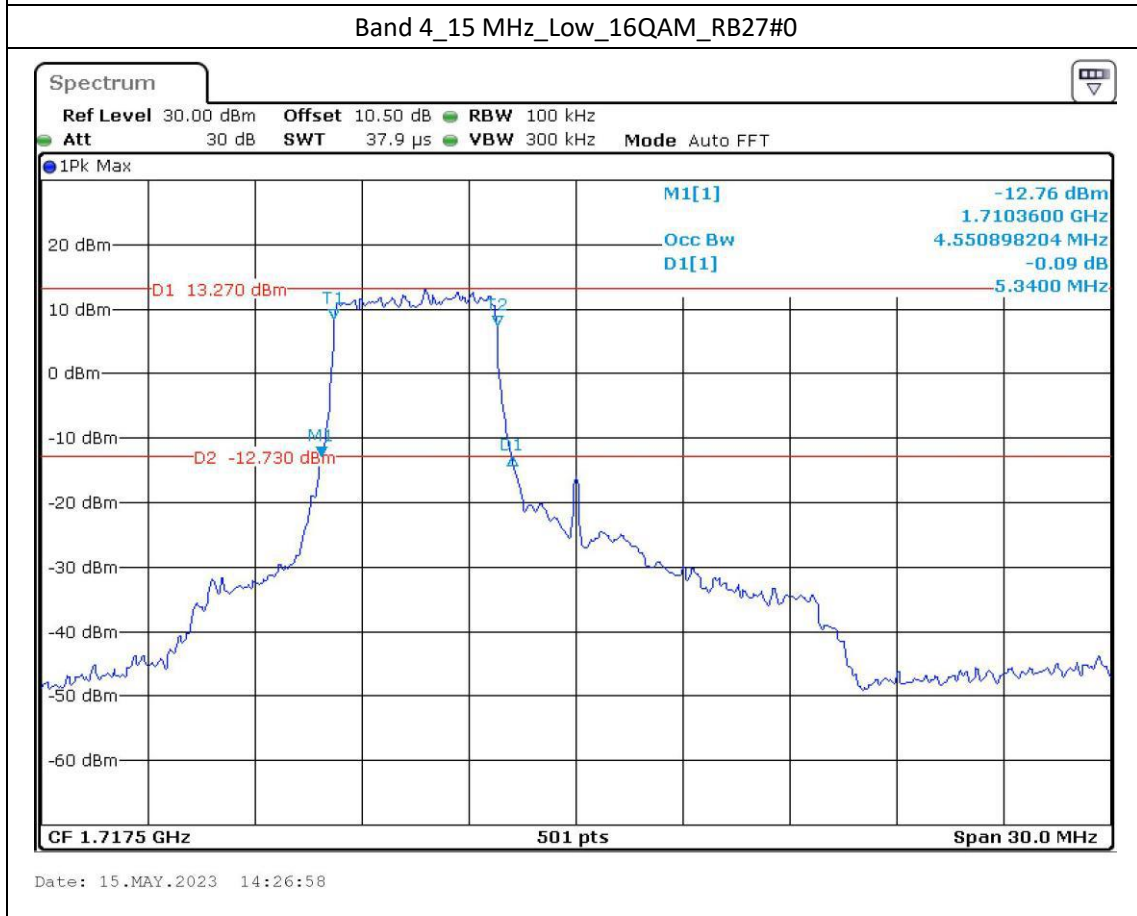

Band 2\_5 MHz\_Middle\_QPSK\_RB25#0

Date: 15.MAY.2023 13:55:58

Band 2\_5 MHz\_Middle\_16QAM\_RB25#0

Date: 15.MAY.2023 13:56:23

Date: 15.MAY.2023 13:58:23

Date: 15.MAY.2023 13:58:45

Band 12\_10 MHz\_High\_QPSK\_RB50#0

Date: 15.MAY.2023 12:11:25

Band 12\_10 MHz\_High\_16QAM\_RB27#23

Date: 15.MAY.2023 12:11:52