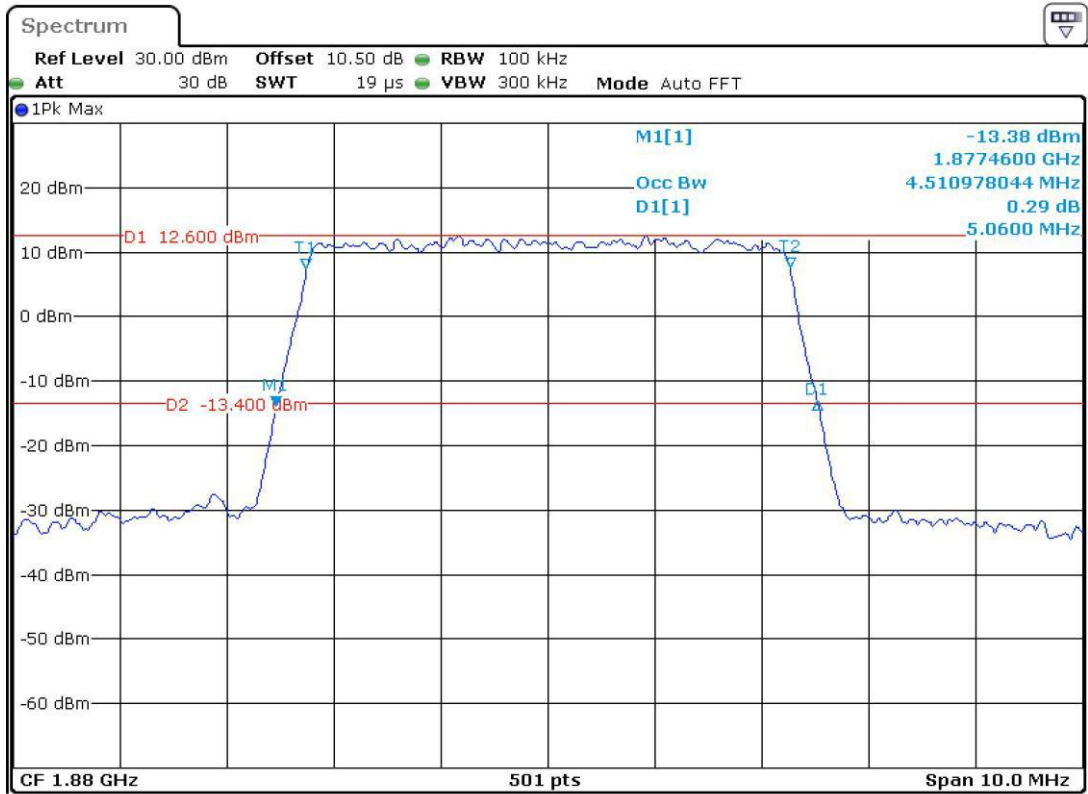

Band 2\_5 MHz\_Middle\_QPSK\_RB25#0

Date: 15.MAY.2023 13:55:58

Band 2\_5 MHz\_Middle\_16QAM\_RB25#0

Date: 15.MAY.2023 13:56:23

Date: 15.MAY.2023 13:58:23

Date: 15.MAY.2023 13:58:45

Band 12\_10 MHz\_High\_QPSK\_RB50#0

Date: 15.MAY.2023 12:11:25

Band 12\_10 MHz\_High\_16QAM\_RB27#23

Date: 15.MAY.2023 12:11:52