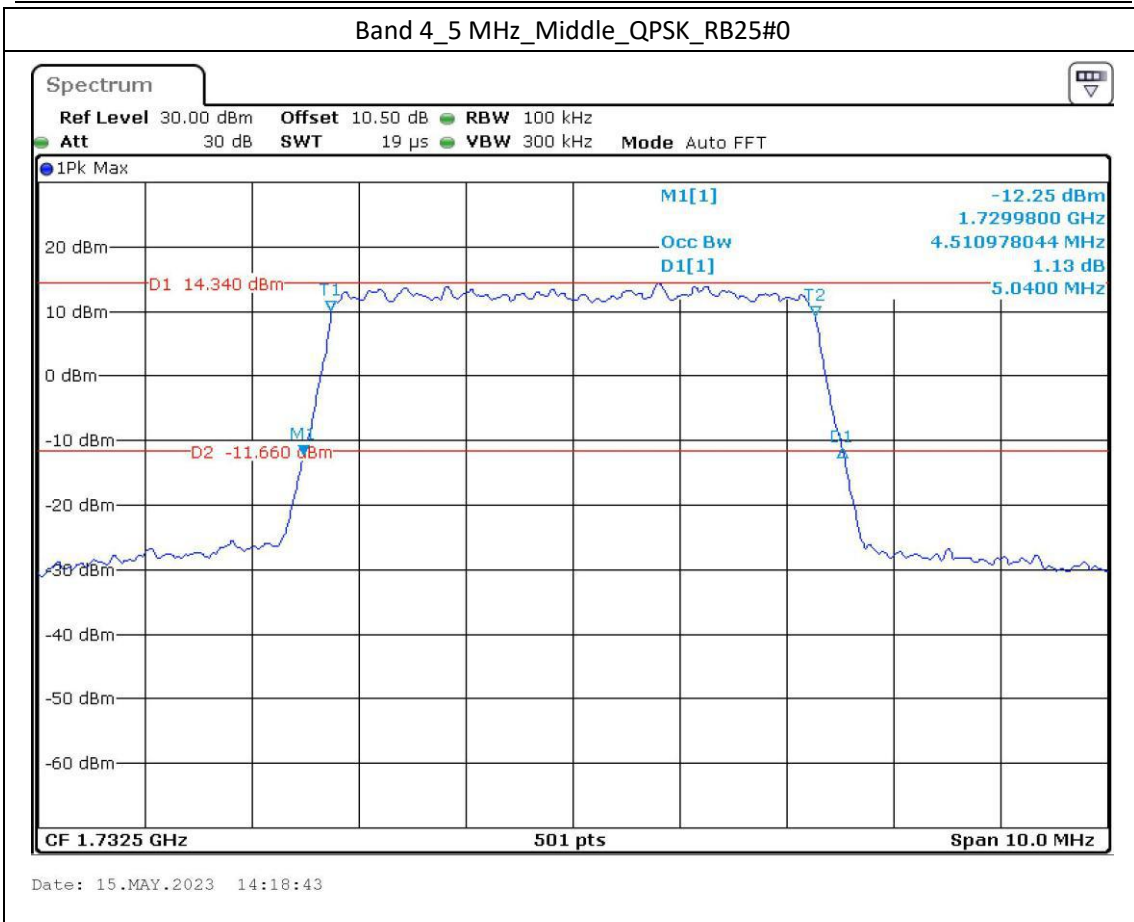

Band 2\_5 MHz\_Middle\_QPSK\_RB25#0

Date: 15.MAY.2023 13:55:58

Band 2\_5 MHz\_Middle\_16QAM\_RB25#0

Date: 15.MAY.2023 13:56:23

Date: 15.MAY.2023 13:58:23

Date: 15.MAY.2023 13:58:45

Band 12\_10 MHz\_High\_QPSK\_RB50#0

Date: 15.MAY.2023 12:11:25

Band 12\_10 MHz\_High\_16QAM\_RB27#23

Date: 15.MAY.2023 12:11:52