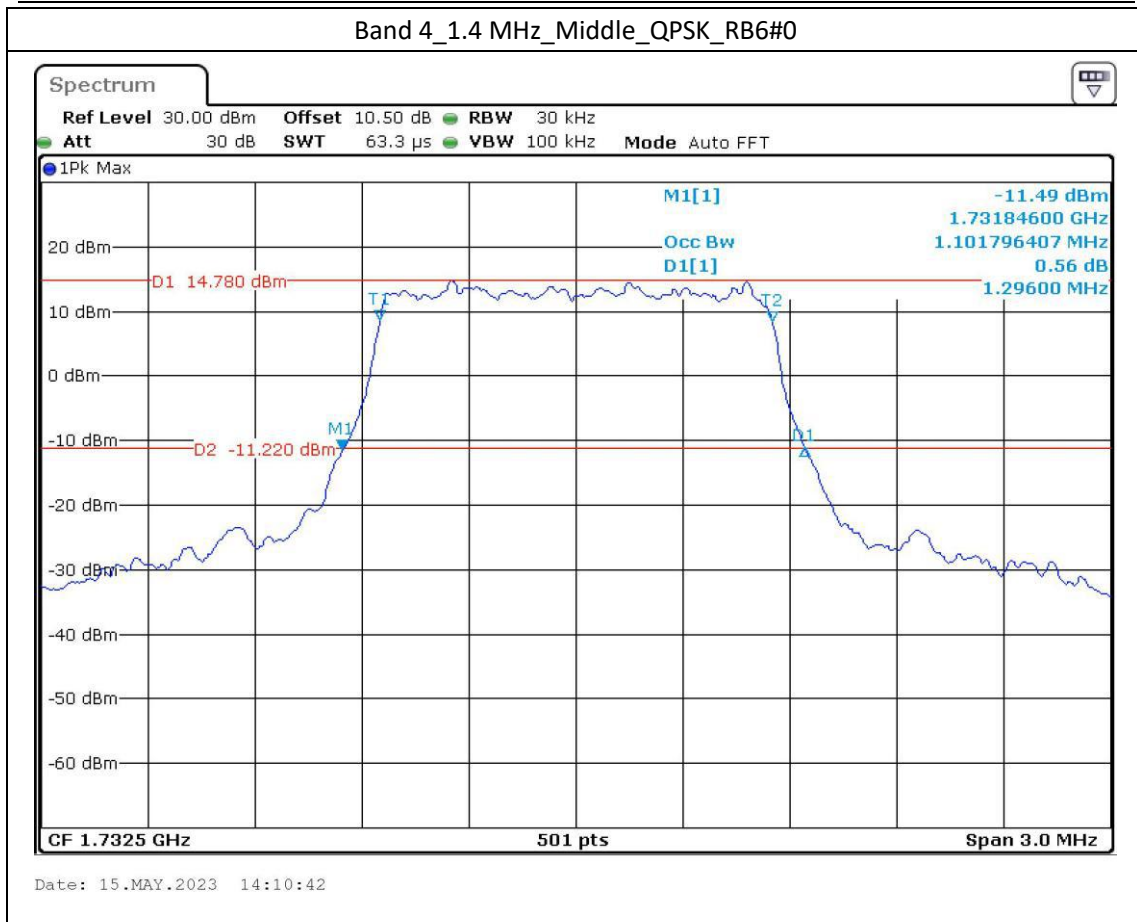

Band 2\_5 MHz\_Middle\_QPSK\_RB25#0

Date: 15.MAY.2023 13:55:58

Band 2\_5 MHz\_Middle\_16QAM\_RB25#0

Date: 15.MAY.2023 13:56:23

Date: 15.MAY.2023 13:58:23

Date: 15.MAY.2023 13:58:45

Band 12\_10 MHz\_High\_QPSK\_RB50#0

Date: 15.MAY.2023 12:11:25

Band 12\_10 MHz\_High\_16QAM\_RB27#23

Date: 15.MAY.2023 12:11:52