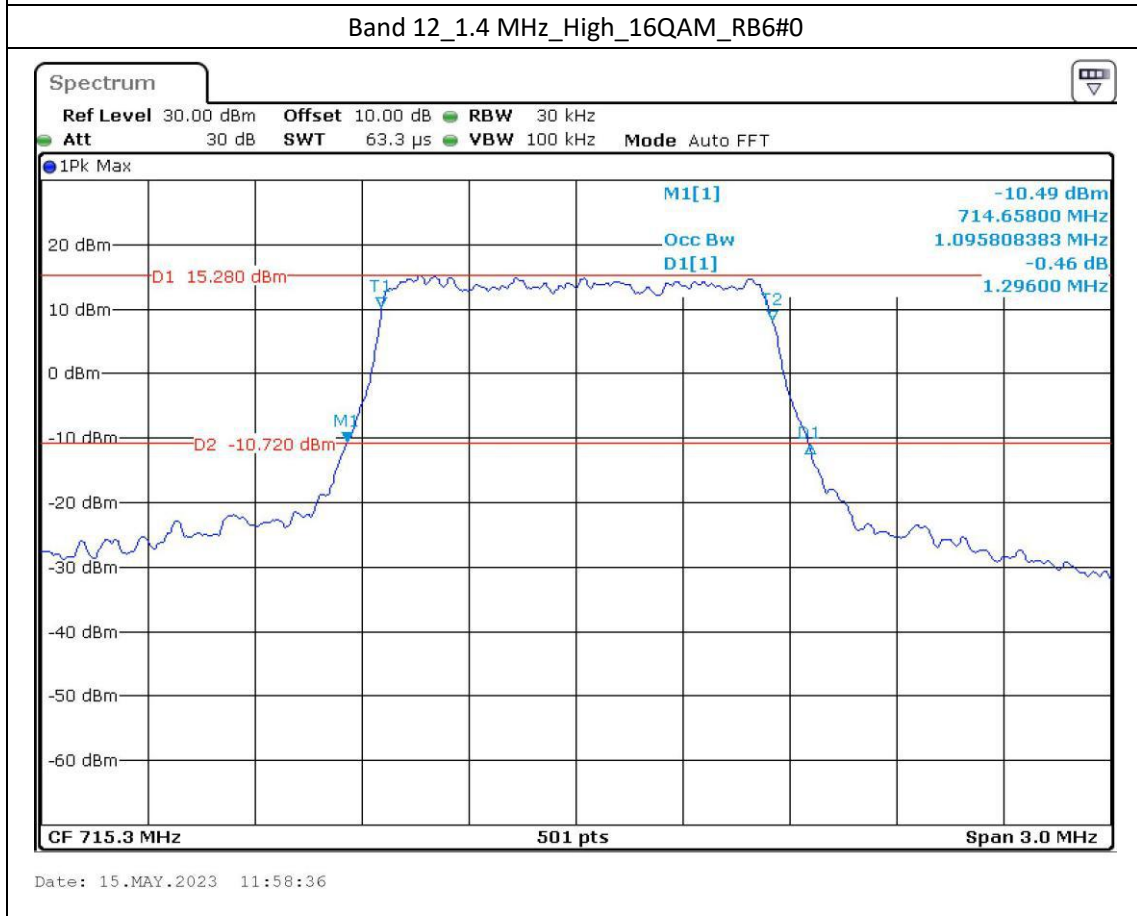

Band 2\_5 MHz\_Middle\_QPSK\_RB25#0

Date: 15.MAY.2023 13:55:58

Band 2\_5 MHz\_Middle\_16QAM\_RB25#0

Date: 15.MAY.2023 13:56:23

Date: 15.MAY.2023 13:58:23

Date: 15.MAY.2023 13:58:45

Band 12\_10 MHz\_High\_QPSK\_RB50#0

Date: 15.MAY.2023 12:11:25

Band 12\_10 MHz\_High\_16QAM\_RB27#23

Date: 15.MAY.2023 12:11:52