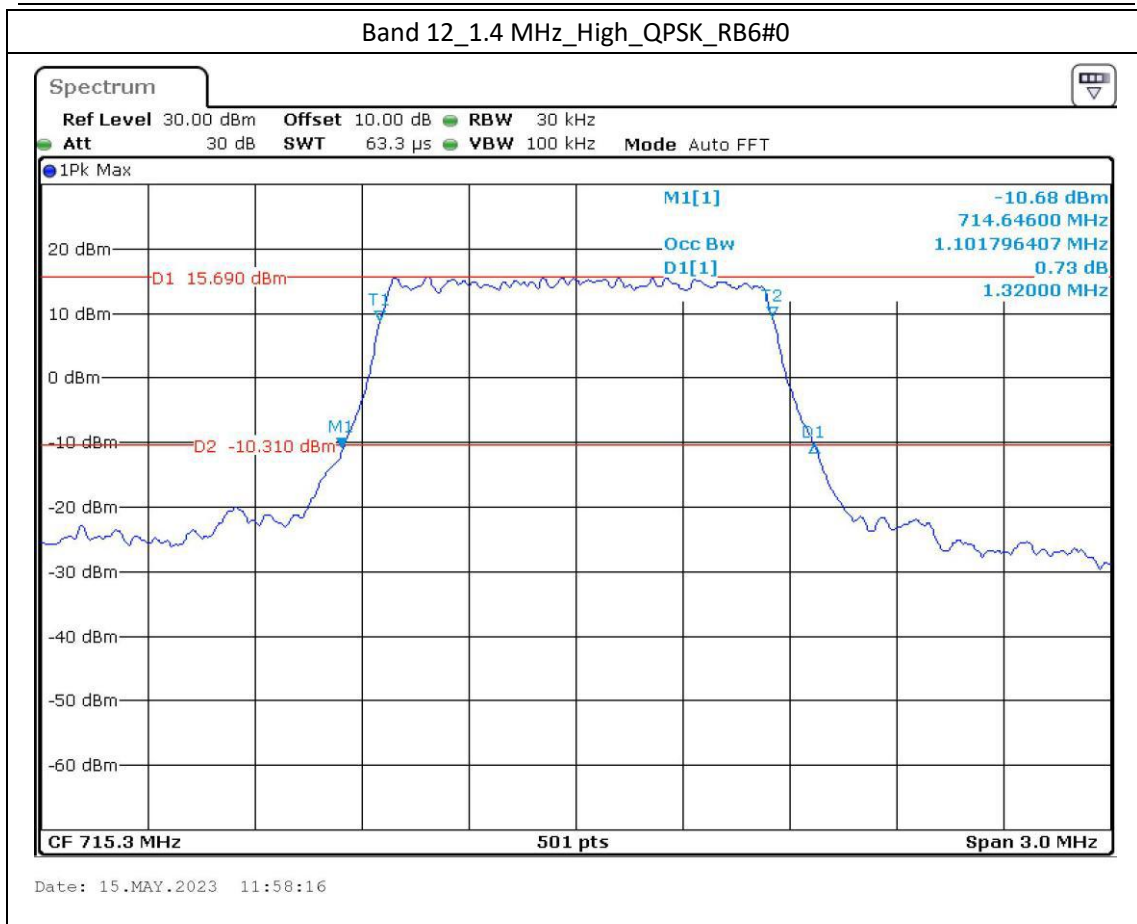

Band 2\_5 MHz\_Middle\_QPSK\_RB25#0

Date: 15.MAY.2023 13:55:58

Band 2\_5 MHz\_Middle\_16QAM\_RB25#0

Date: 15.MAY.2023 13:56:23

Date: 15.MAY.2023 13:58:23

Date: 15.MAY.2023 13:58:45

Band 12\_10 MHz\_High\_QPSK\_RB50#0

Date: 15.MAY.2023 12:11:25

Band 12\_10 MHz\_High\_16QAM\_RB27#23

Date: 15.MAY.2023 12:11:52