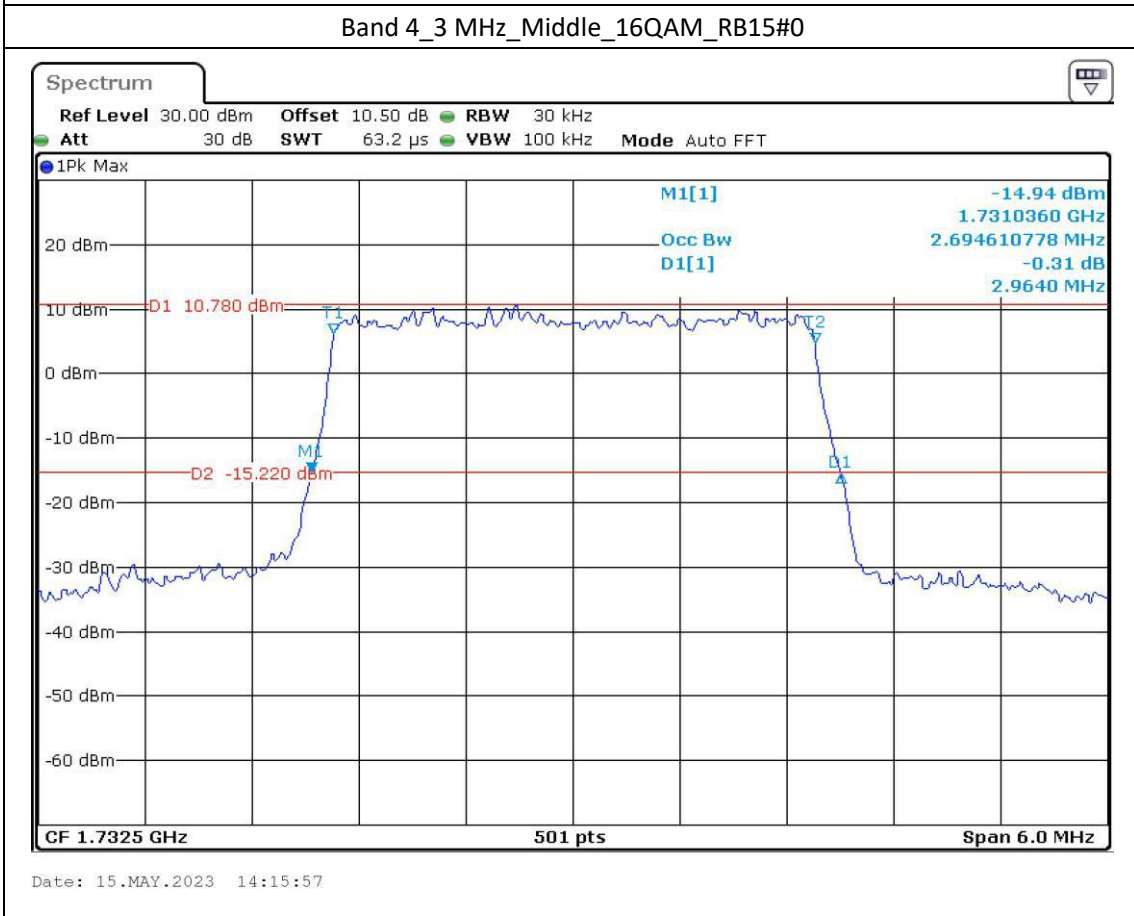

Band 2\_5 MHz\_Middle\_QPSK\_RB25#0

Date: 15.MAY.2023 13:55:58

Band 2\_5 MHz\_Middle\_16QAM\_RB25#0

Date: 15.MAY.2023 13:56:23

Date: 15.MAY.2023 13:58:23

Date: 15.MAY.2023 13:58:45

Band 12\_10 MHz\_High\_QPSK\_RB50#0

Date: 15.MAY.2023 12:11:25

Band 12\_10 MHz\_High\_16QAM\_RB27#23

Date: 15.MAY.2023 12:11:52