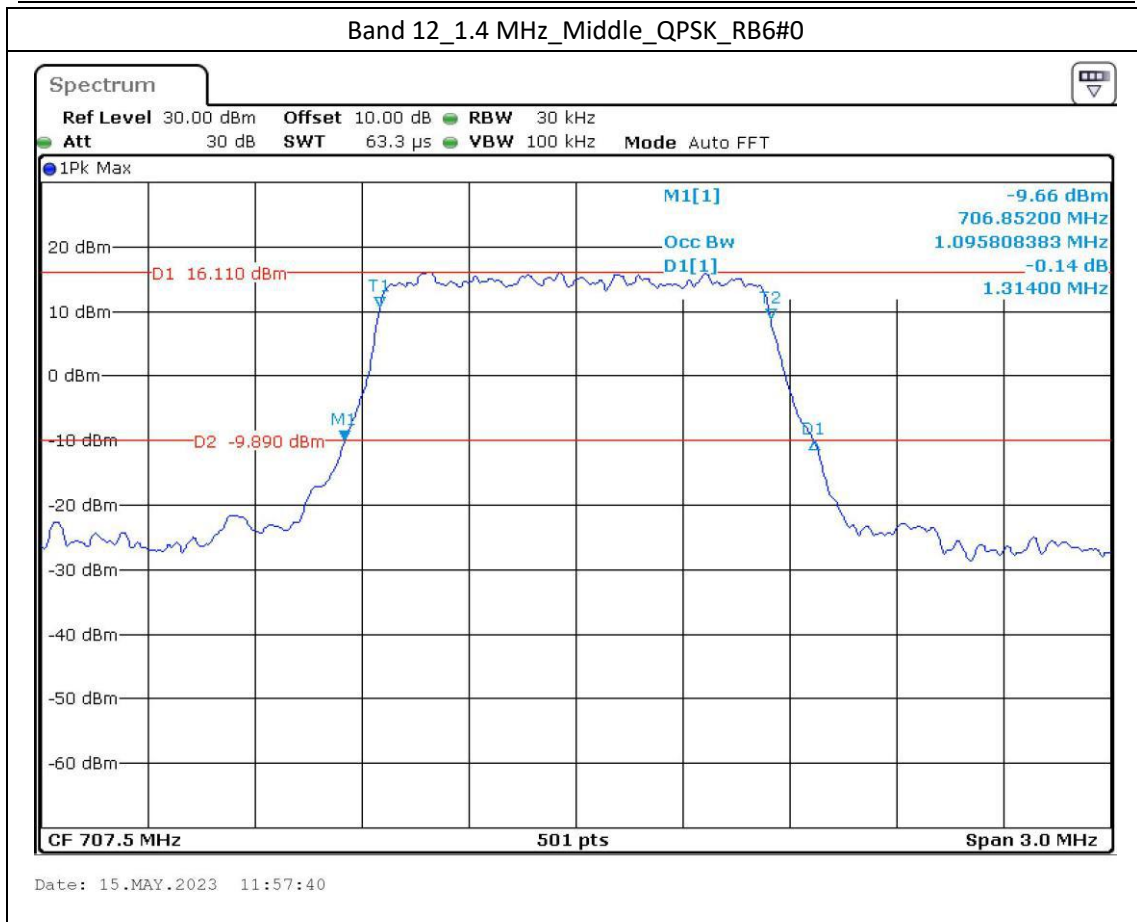

Band 2\_5 MHz\_Middle\_QPSK\_RB25#0

Date: 15.MAY.2023 13:55:58

Band 2\_5 MHz\_Middle\_16QAM\_RB25#0

Date: 15.MAY.2023 13:56:23

Date: 15.MAY.2023 13:58:23

Date: 15.MAY.2023 13:58:45

Band 12\_10 MHz\_High\_QPSK\_RB50#0

Date: 15.MAY.2023 12:11:25

Band 12\_10 MHz\_High\_16QAM\_RB27#23

Date: 15.MAY.2023 12:11:52