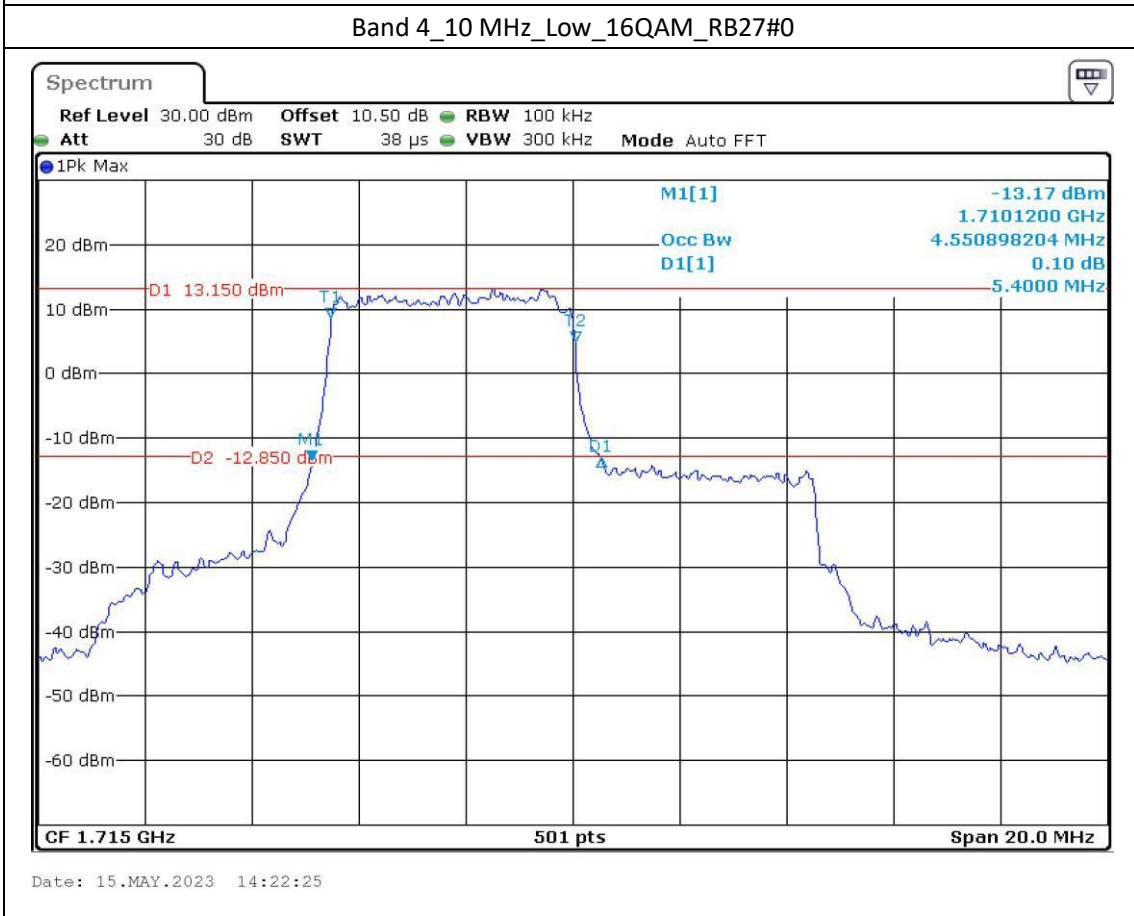

Band 2\_5 MHz\_Middle\_QPSK\_RB25#0

Date: 15.MAY.2023 13:55:58

Band 2\_5 MHz\_Middle\_16QAM\_RB25#0

Date: 15.MAY.2023 13:56:23

Date: 15.MAY.2023 13:58:23

Date: 15.MAY.2023 13:58:45

Band 12\_10 MHz\_High\_QPSK\_RB50#0

Date: 15.MAY.2023 12:11:25

Band 12\_10 MHz\_High\_16QAM\_RB27#23

Date: 15.MAY.2023 12:11:52