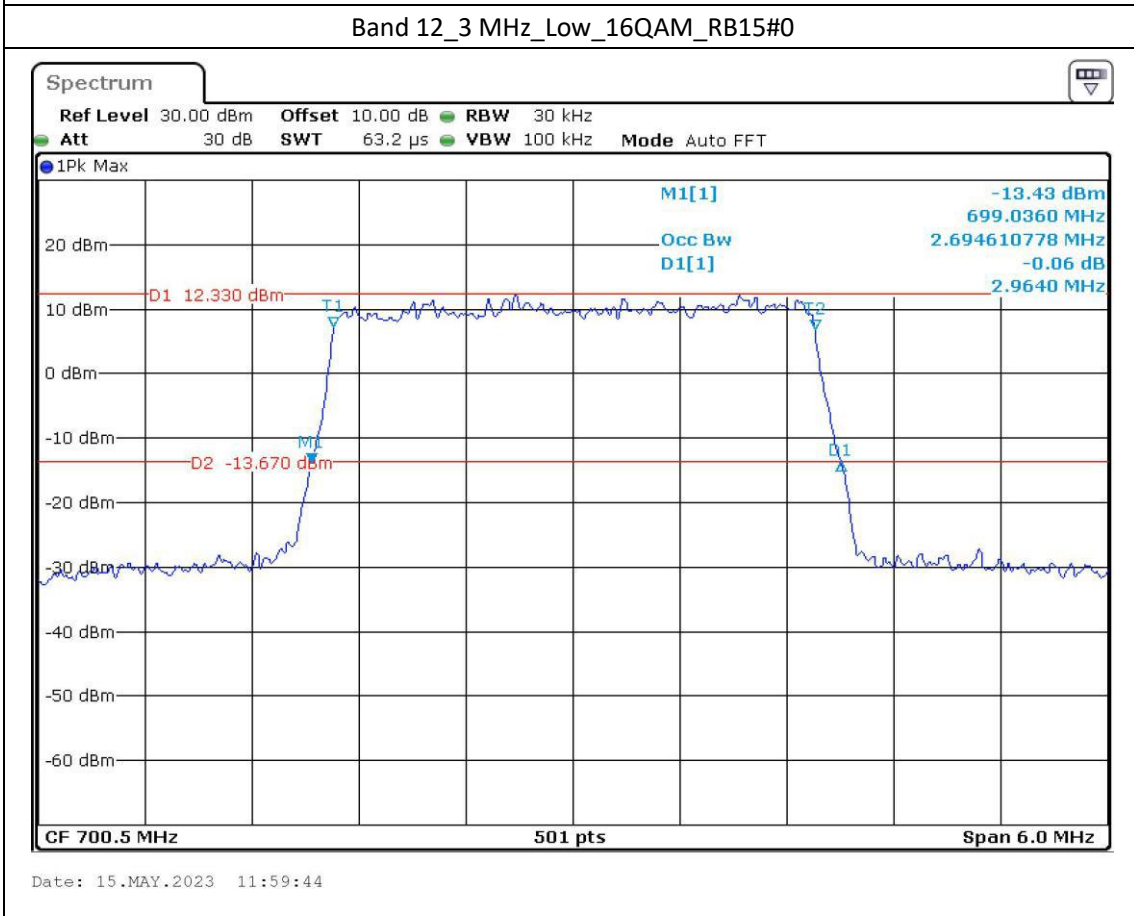

Band 2\_5 MHz\_Middle\_QPSK\_RB25#0

Date: 15.MAY.2023 13:55:58

Band 2\_5 MHz\_Middle\_16QAM\_RB25#0

Date: 15.MAY.2023 13:56:23

Date: 15.MAY.2023 13:58:23

Date: 15.MAY.2023 13:58:45

Band 12\_10 MHz\_High\_QPSK\_RB50#0

Date: 15.MAY.2023 12:11:25

Band 12\_10 MHz\_High\_16QAM\_RB27#23

Date: 15.MAY.2023 12:11:52