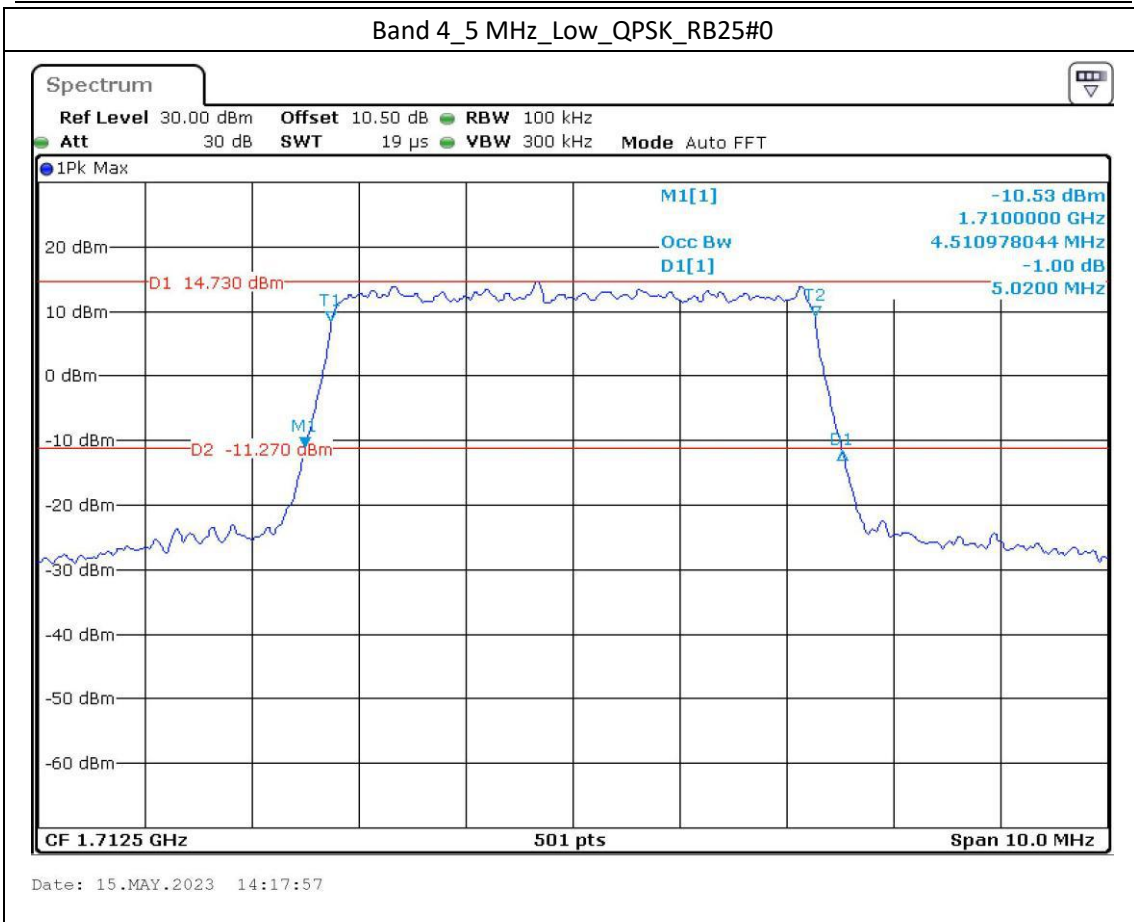

Band 2\_5 MHz\_Middle\_QPSK\_RB25#0

Date: 15.MAY.2023 13:55:58

Band 2\_5 MHz\_Middle\_16QAM\_RB25#0

Date: 15.MAY.2023 13:56:23

Date: 15.MAY.2023 13:58:23

Date: 15.MAY.2023 13:58:45

Band 12\_10 MHz\_High\_QPSK\_RB50#0

Date: 15.MAY.2023 12:11:25

Band 12\_10 MHz\_High\_16QAM\_RB27#23

Date: 15.MAY.2023 12:11:52