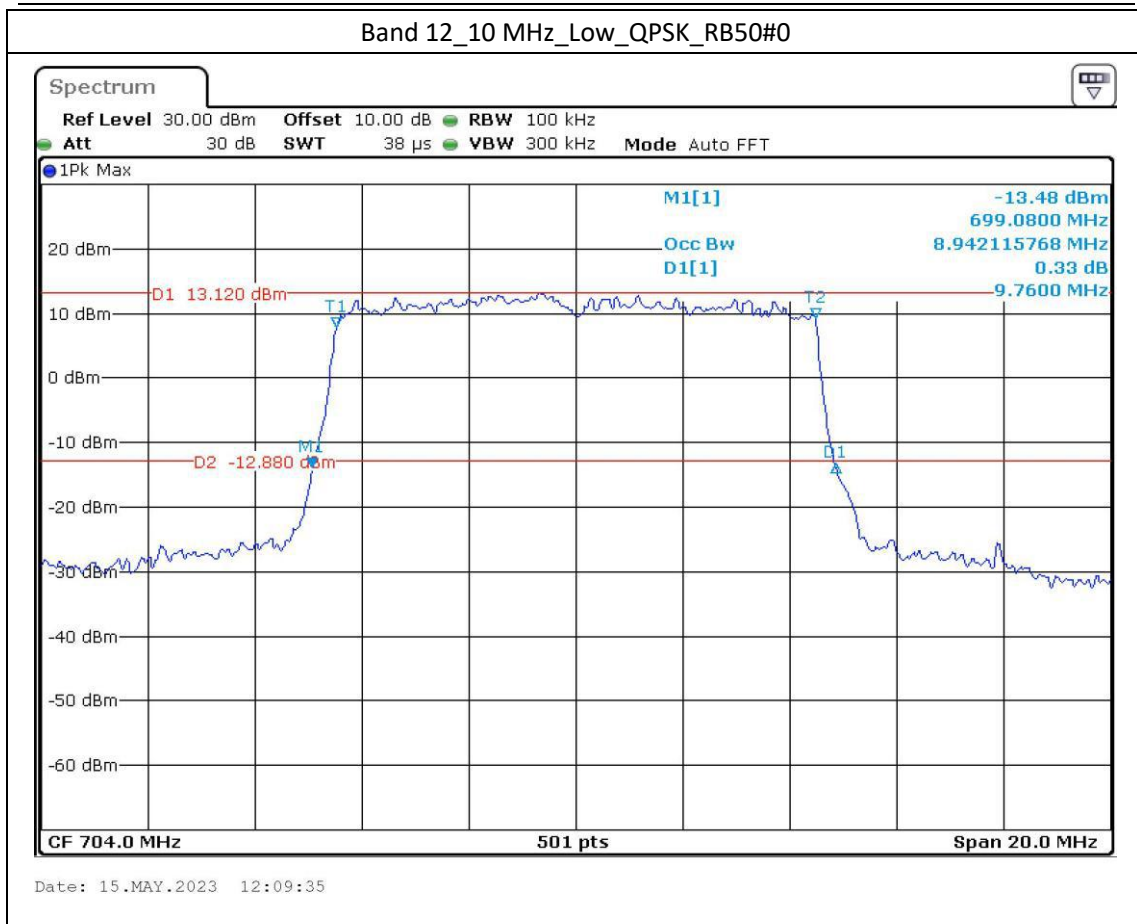

Band 2\_5 MHz\_Middle\_QPSK\_RB25#0

Date: 15.MAY.2023 13:55:58

Band 2\_5 MHz\_Middle\_16QAM\_RB25#0

Date: 15.MAY.2023 13:56:23

Date: 15.MAY.2023 13:58:23

Date: 15.MAY.2023 13:58:45

Band 12\_10 MHz\_High\_QPSK\_RB50#0

Date: 15.MAY.2023 12:11:25

Band 12\_10 MHz\_High\_16QAM\_RB27#23

Date: 15.MAY.2023 12:11:52