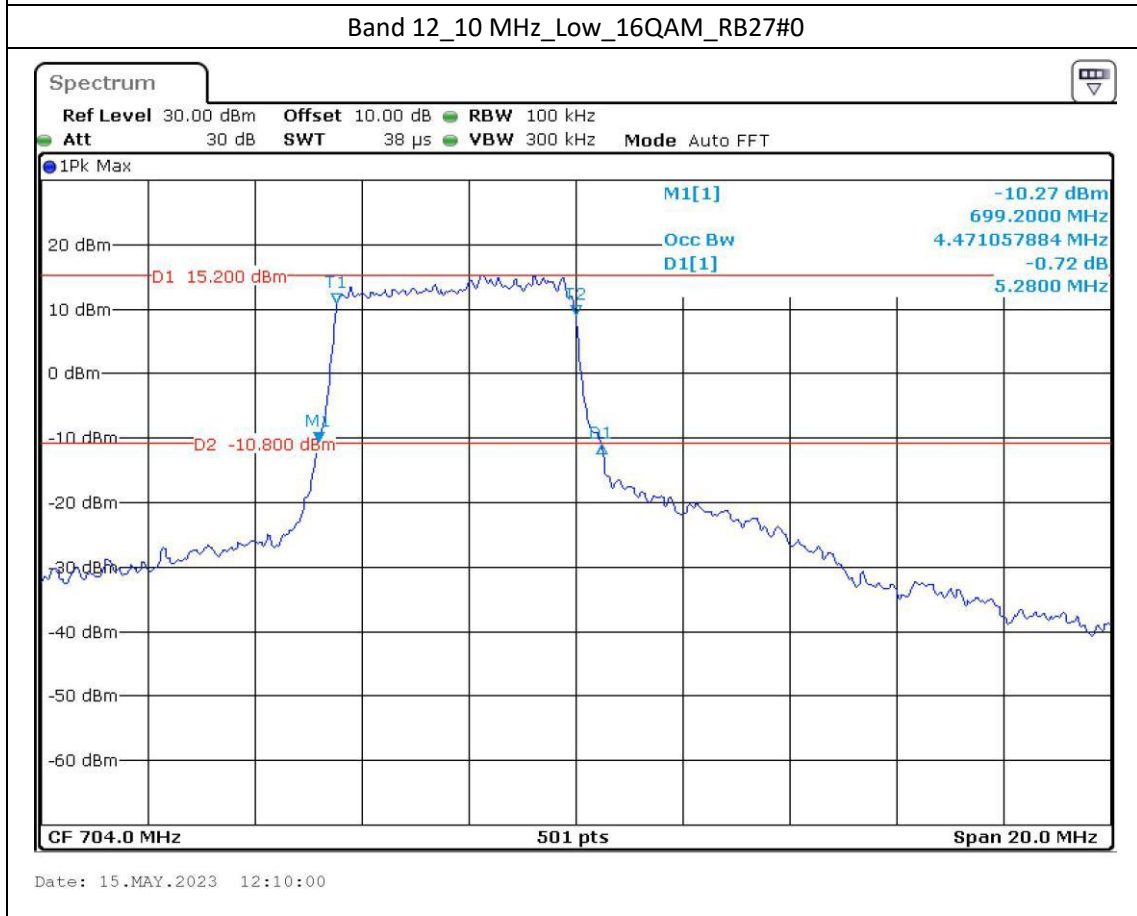

Band 2\_5 MHz\_Middle\_QPSK\_RB25#0

Date: 15.MAY.2023 13:55:58

Band 2\_5 MHz\_Middle\_16QAM\_RB25#0

Date: 15.MAY.2023 13:56:23

Date: 15.MAY.2023 13:58:23

Date: 15.MAY.2023 13:58:45

Band 12\_10 MHz\_High\_QPSK\_RB50#0

Date: 15.MAY.2023 12:11:25

Band 12\_10 MHz\_High\_16QAM\_RB27#23

Date: 15.MAY.2023 12:11:52