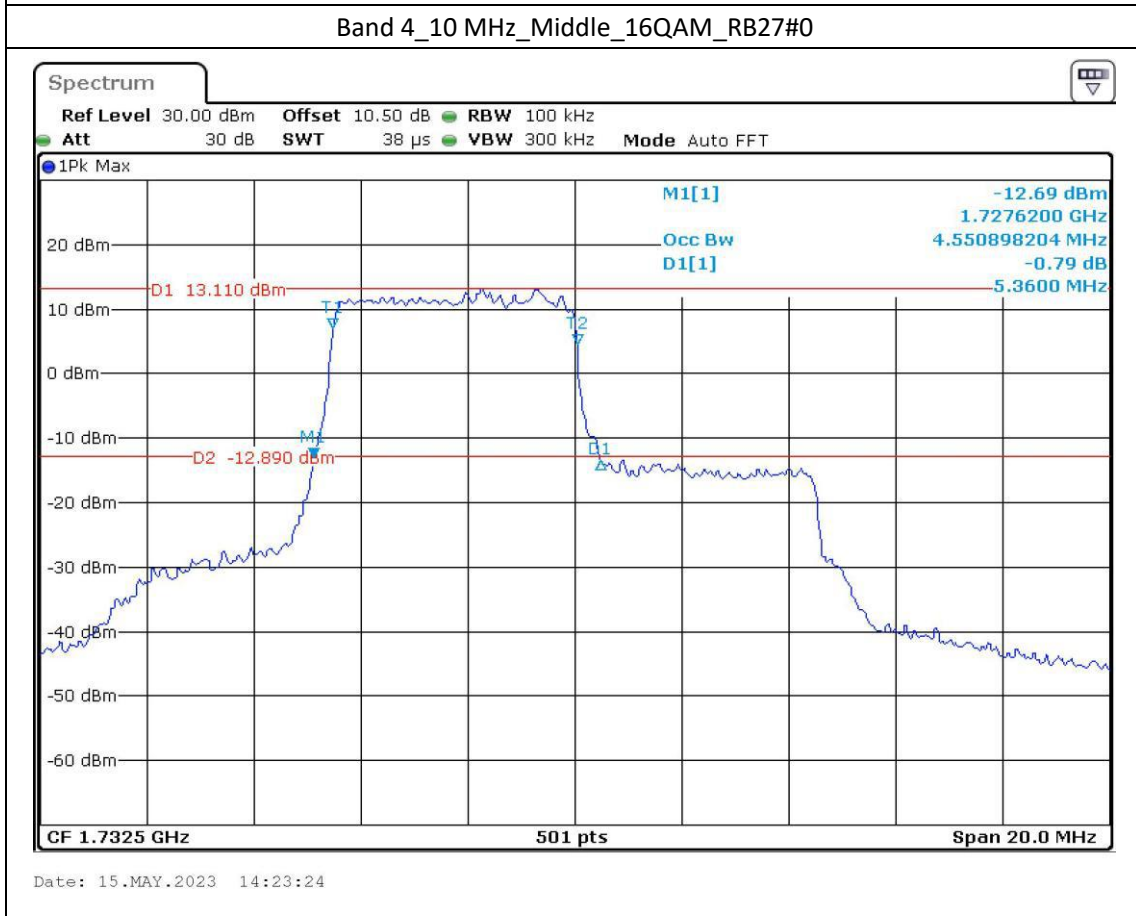

Band 2\_5 MHz\_Middle\_QPSK\_RB25#0

Date: 15.MAY.2023 13:55:58

Band 2\_5 MHz\_Middle\_16QAM\_RB25#0

Date: 15.MAY.2023 13:56:23

Date: 15.MAY.2023 13:58:23

Date: 15.MAY.2023 13:58:45

Band 12\_10 MHz\_High\_QPSK\_RB50#0

Date: 15.MAY.2023 12:11:25

Band 12\_10 MHz\_High\_16QAM\_RB27#23

Date: 15.MAY.2023 12:11:52