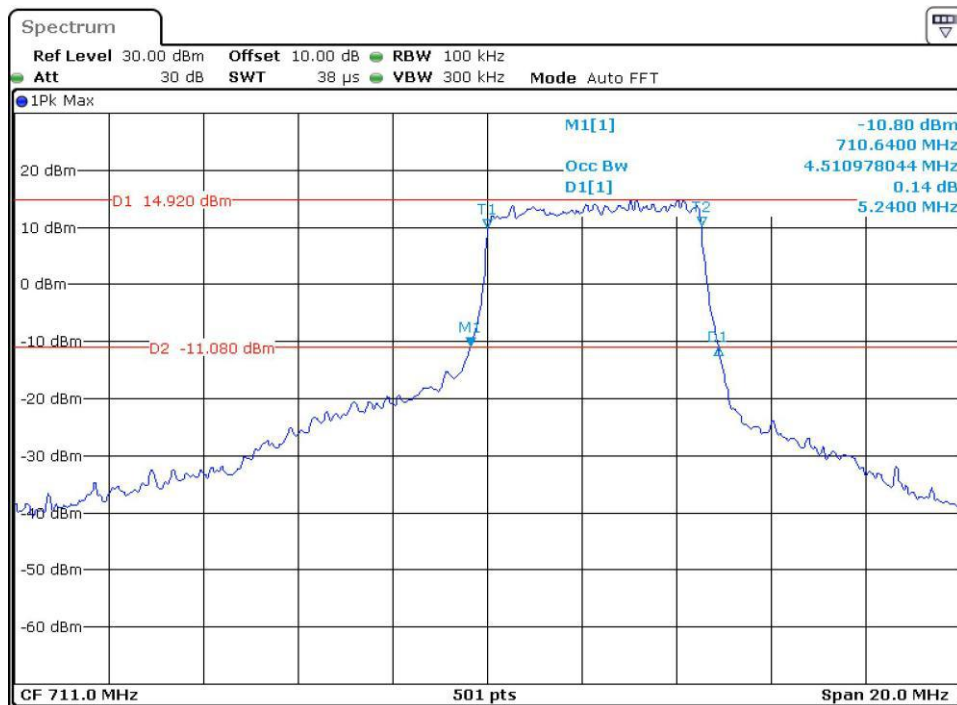

Band 2\_5 MHz\_Middle\_QPSK\_RB25#0

Date: 15.MAY.2023 13:55:58

Band 2\_5 MHz\_Middle\_16QAM\_RB25#0

Date: 15.MAY.2023 13:56:23

Date: 15.MAY.2023 13:58:23

Date: 15.MAY.2023 13:58:45

Band 12\_10 MHz\_High\_QPSK\_RB50#0

Date: 15.MAY.2023 12:11:25

Band 12\_10 MHz\_High\_16QAM\_RB27#23

Date: 15.MAY.2023 12:11:52