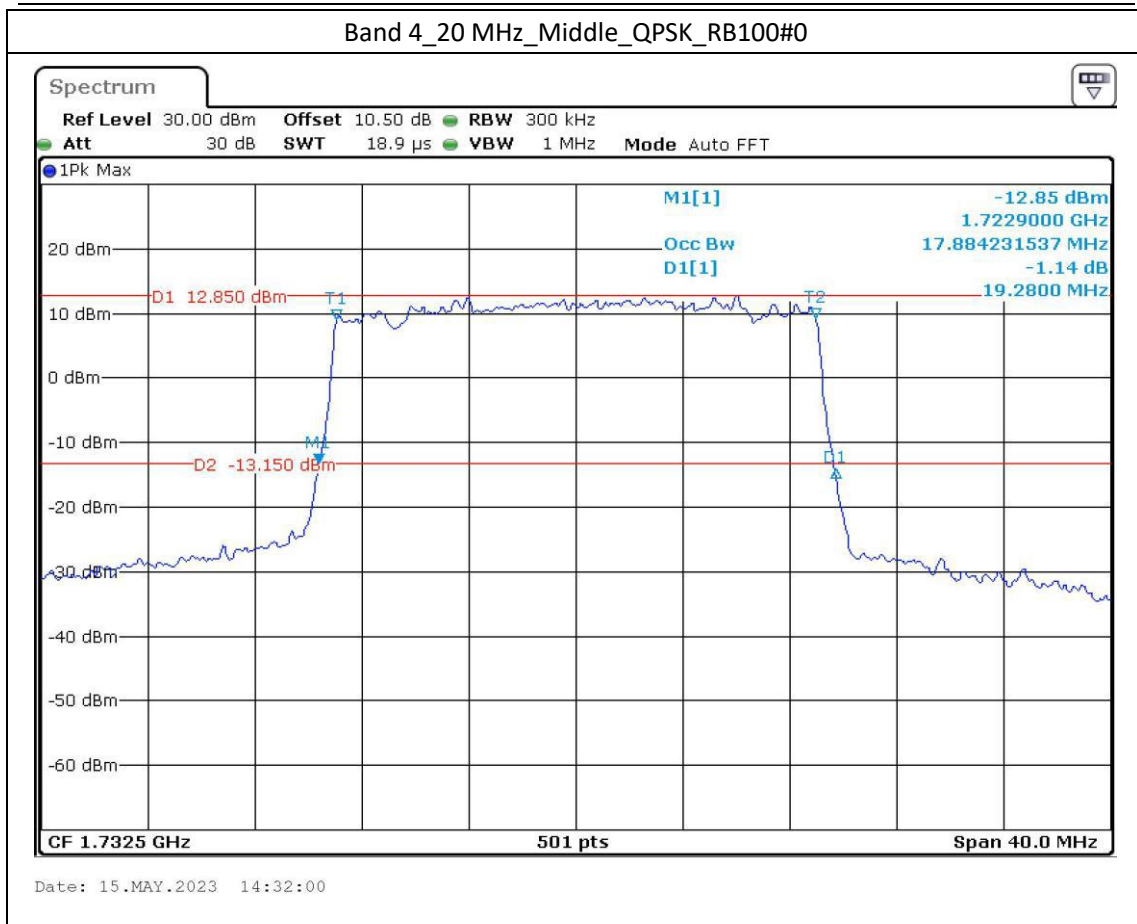

Band 2\_5 MHz\_Middle\_QPSK\_RB25#0

Date: 15.MAY.2023 13:55:58

Band 2\_5 MHz\_Middle\_16QAM\_RB25#0

Date: 15.MAY.2023 13:56:23

Date: 15.MAY.2023 13:58:23

Date: 15.MAY.2023 13:58:45

Band 12\_10 MHz\_High\_QPSK\_RB50#0

Date: 15.MAY.2023 12:11:25

Band 12\_10 MHz\_High\_16QAM\_RB27#23

Date: 15.MAY.2023 12:11:52