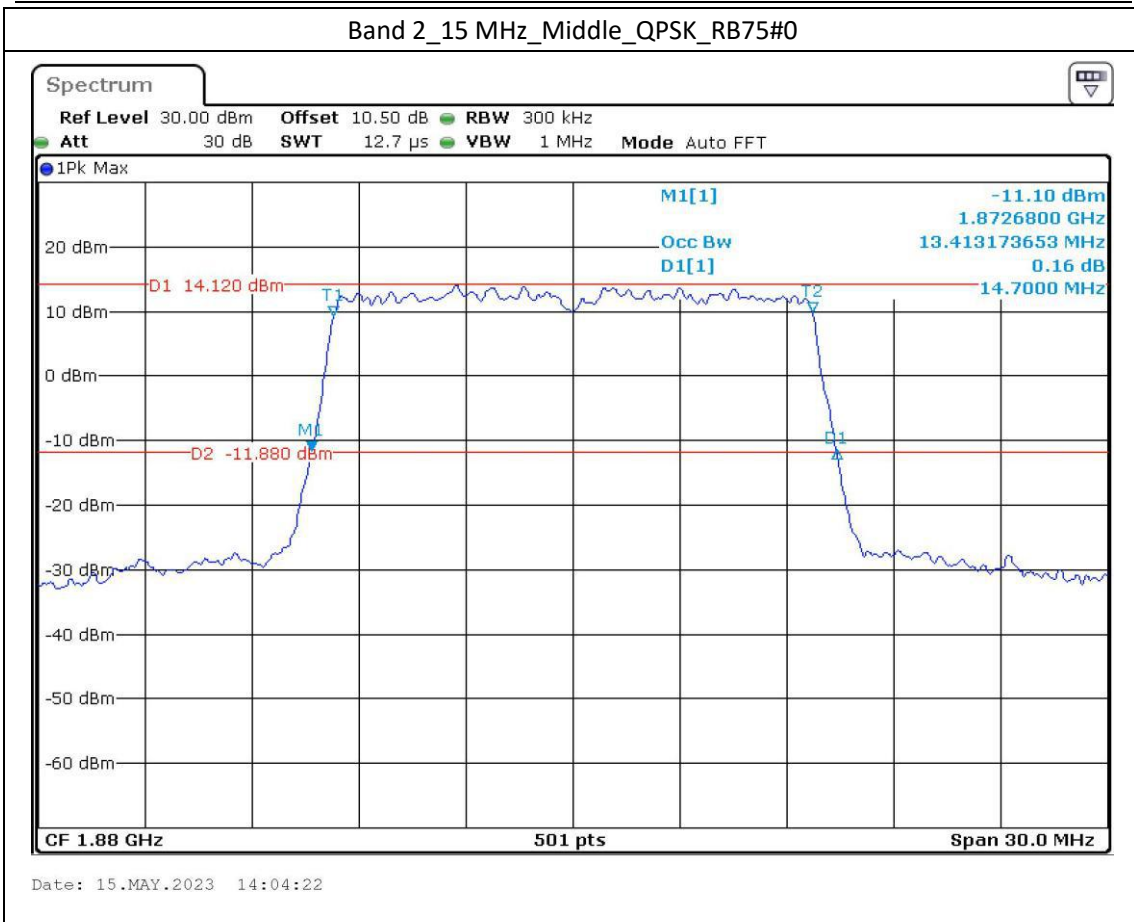

Band 2\_5 MHz\_Middle\_QPSK\_RB25#0

Date: 15.MAY.2023 13:55:58

Band 2\_5 MHz\_Middle\_16QAM\_RB25#0

Date: 15.MAY.2023 13:56:23

Date: 15.MAY.2023 13:58:23

Date: 15.MAY.2023 13:58:45

Band 12\_10 MHz\_High\_QPSK\_RB50#0

Date: 15.MAY.2023 12:11:25

Band 12\_10 MHz\_High\_16QAM\_RB27#23

Date: 15.MAY.2023 12:11:52