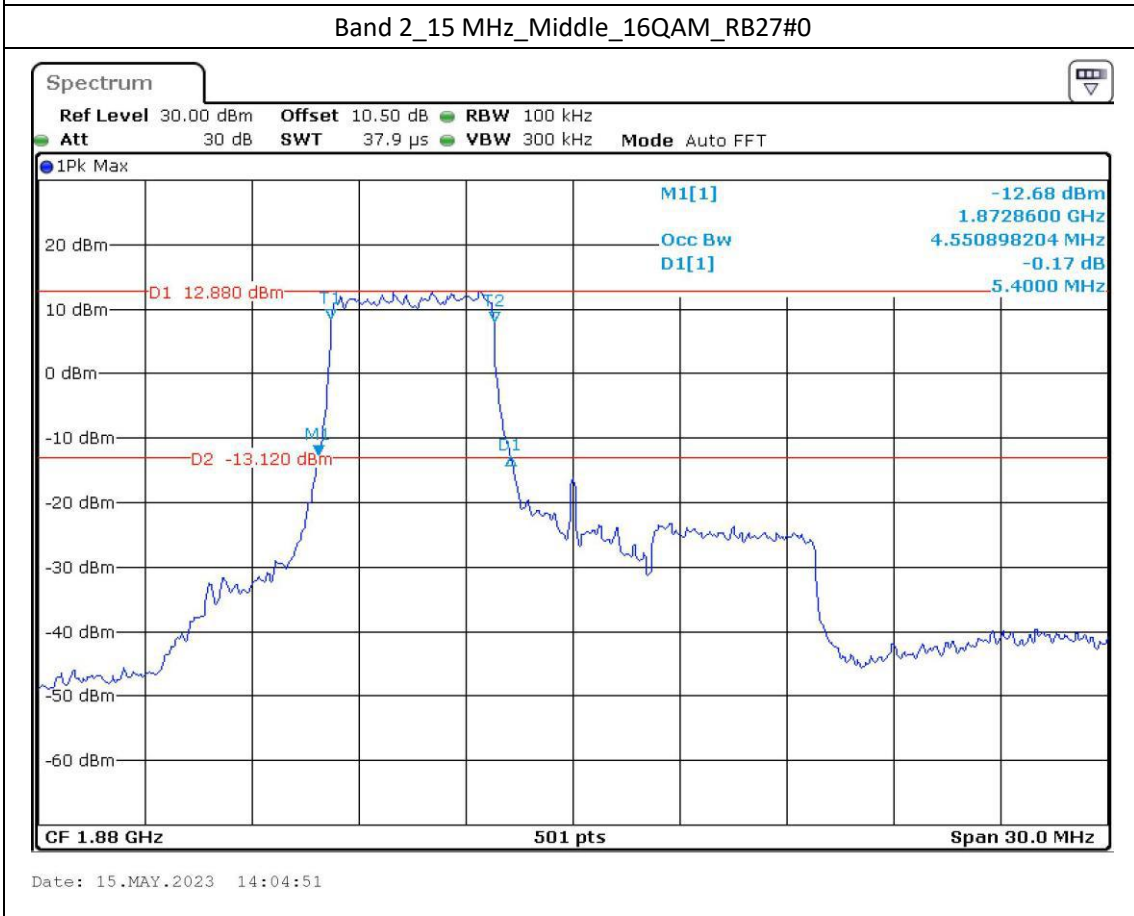

Band 2\_5 MHz\_Middle\_QPSK\_RB25#0

Date: 15.MAY.2023 13:55:58

Band 2\_5 MHz\_Middle\_16QAM\_RB25#0

Date: 15.MAY.2023 13:56:23

Date: 15.MAY.2023 13:58:23

Date: 15.MAY.2023 13:58:45

Band 12\_10 MHz\_High\_QPSK\_RB50#0

Date: 15.MAY.2023 12:11:25

Band 12\_10 MHz\_High\_16QAM\_RB27#23

Date: 15.MAY.2023 12:11:52