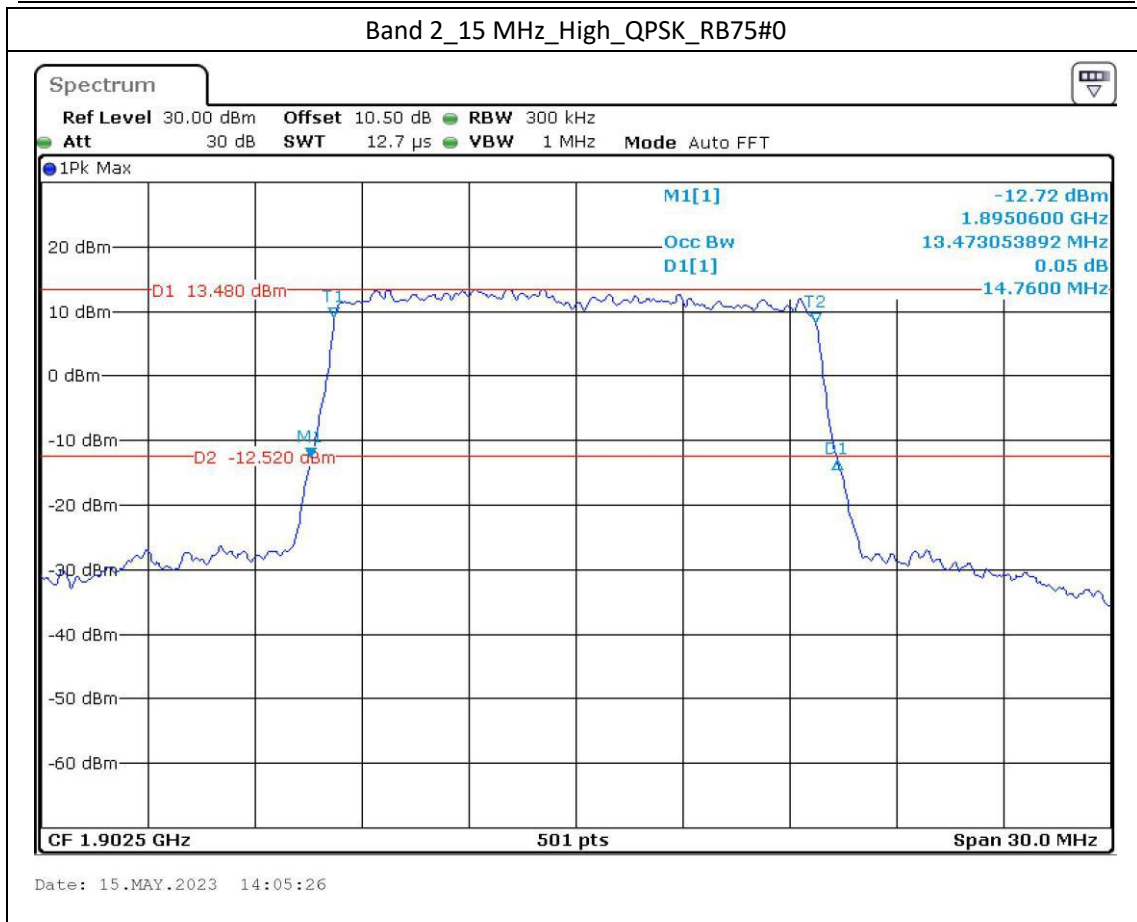

Band 2\_5 MHz\_Middle\_QPSK\_RB25#0

Date: 15.MAY.2023 13:55:58

Band 2\_5 MHz\_Middle\_16QAM\_RB25#0

Date: 15.MAY.2023 13:56:23

Date: 15.MAY.2023 13:58:23

Date: 15.MAY.2023 13:58:45

Band 12\_10 MHz\_High\_QPSK\_RB50#0

Date: 15.MAY.2023 12:11:25

Band 12\_10 MHz\_High\_16QAM\_RB27#23

Date: 15.MAY.2023 12:11:52