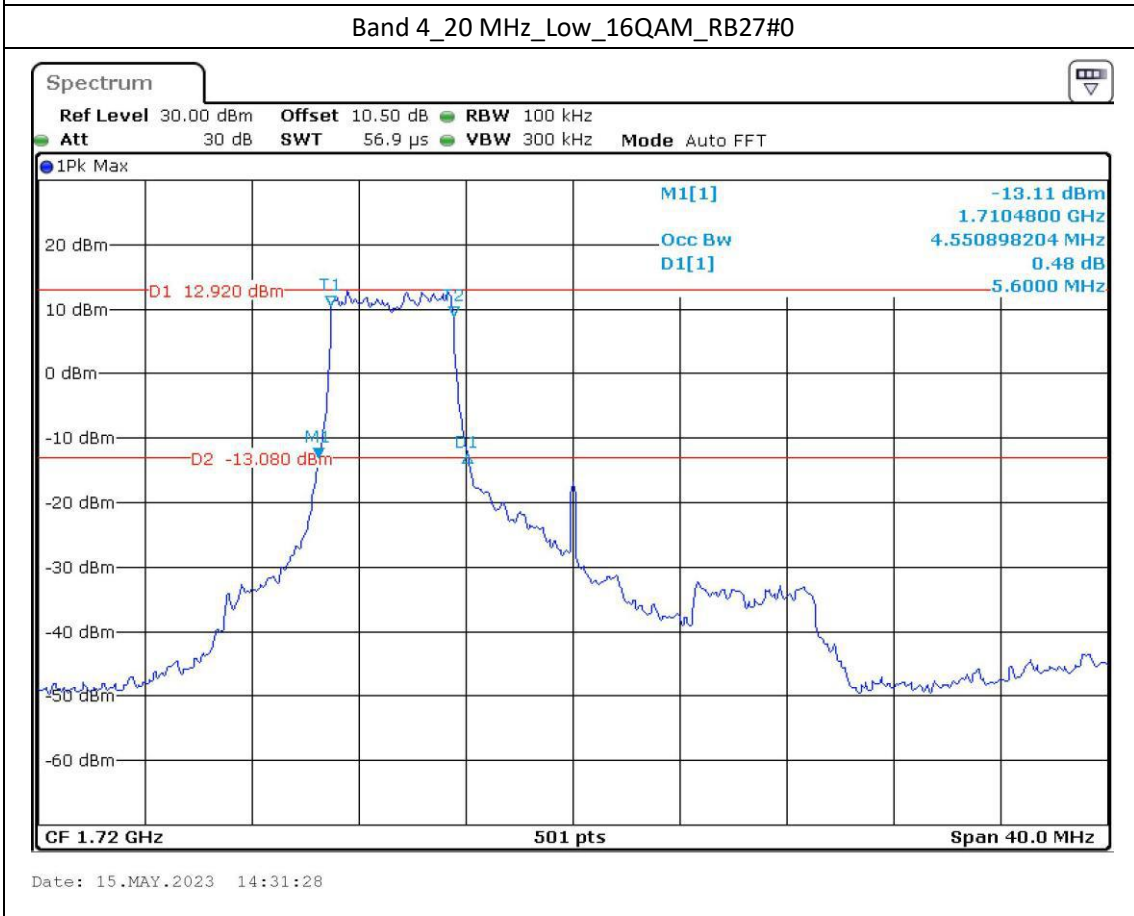

Band 2\_5 MHz\_Middle\_QPSK\_RB25#0

Date: 15.MAY.2023 13:55:58

Band 2\_5 MHz\_Middle\_16QAM\_RB25#0

Date: 15.MAY.2023 13:56:23

Date: 15.MAY.2023 13:58:23

Date: 15.MAY.2023 13:58:45

Band 12\_10 MHz\_High\_QPSK\_RB50#0

Date: 15.MAY.2023 12:11:25

Band 12\_10 MHz\_High\_16QAM\_RB27#23

Date: 15.MAY.2023 12:11:52