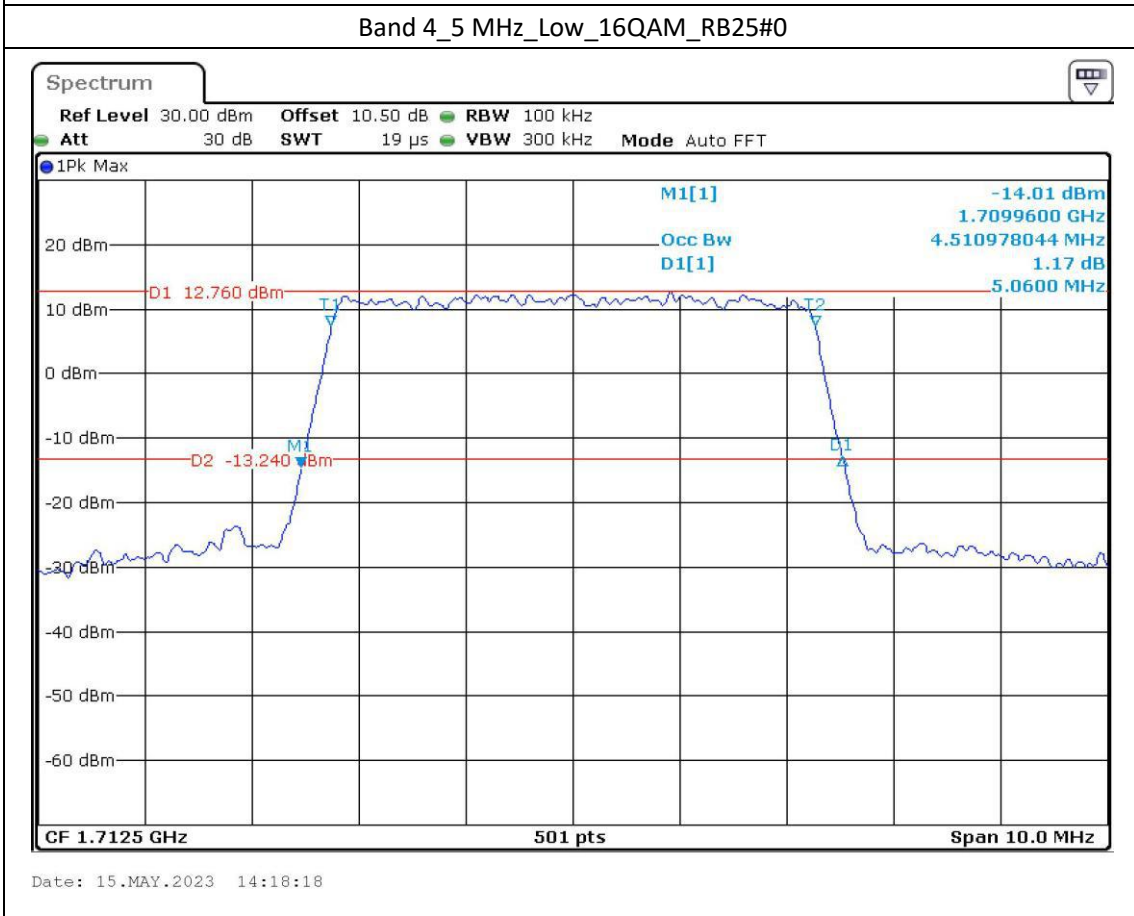

Band 2\_5 MHz\_Middle\_QPSK\_RB25#0

Date: 15.MAY.2023 13:55:58

Band 2\_5 MHz\_Middle\_16QAM\_RB25#0

Date: 15.MAY.2023 13:56:23

Date: 15.MAY.2023 13:58:23

Date: 15.MAY.2023 13:58:45

Band 12\_10 MHz\_High\_QPSK\_RB50#0

Date: 15.MAY.2023 12:11:25

Band 12\_10 MHz\_High\_16QAM\_RB27#23

Date: 15.MAY.2023 12:11:52