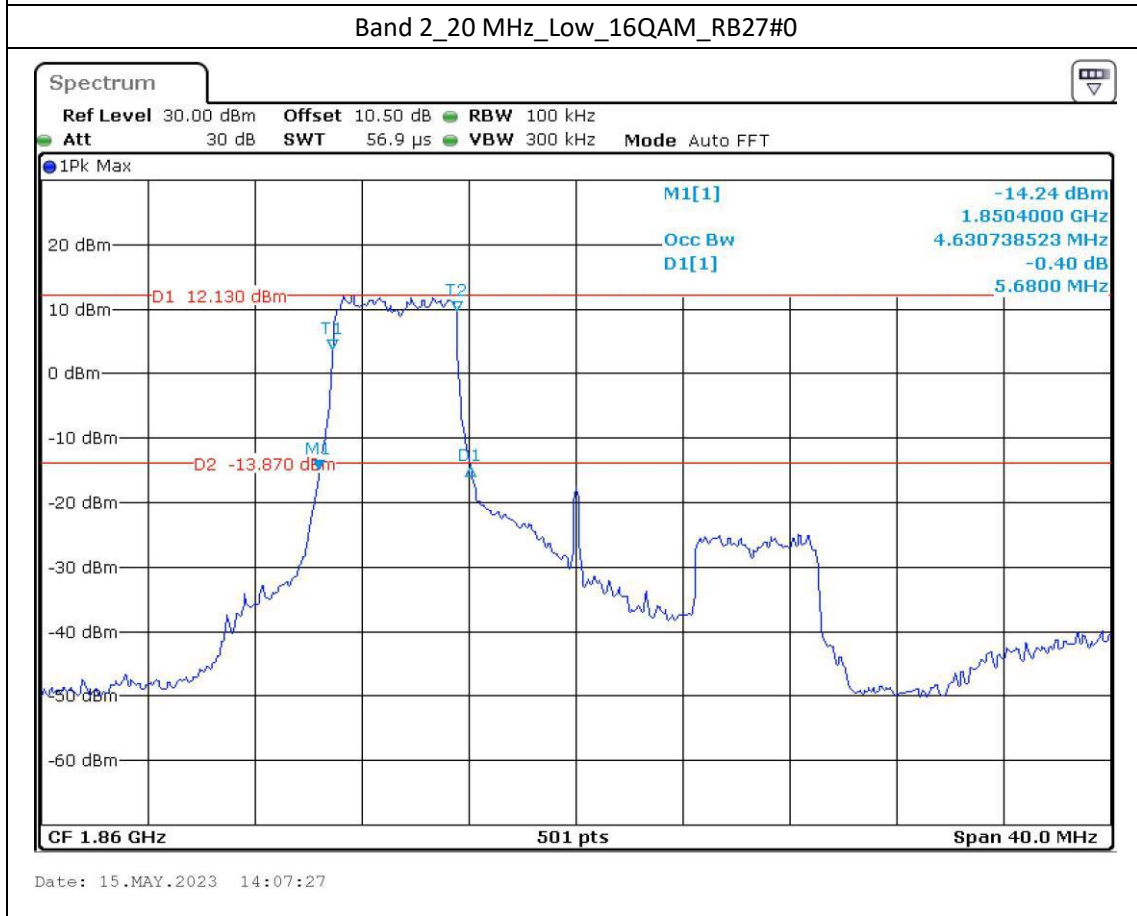

Band 2\_5 MHz\_Middle\_QPSK\_RB25#0

Date: 15.MAY.2023 13:55:58

Band 2\_5 MHz\_Middle\_16QAM\_RB25#0

Date: 15.MAY.2023 13:56:23

Date: 15.MAY.2023 13:58:23

Date: 15.MAY.2023 13:58:45

Band 12\_10 MHz\_High\_QPSK\_RB50#0

Date: 15.MAY.2023 12:11:25

Band 12\_10 MHz\_High\_16QAM\_RB27#23

Date: 15.MAY.2023 12:11:52