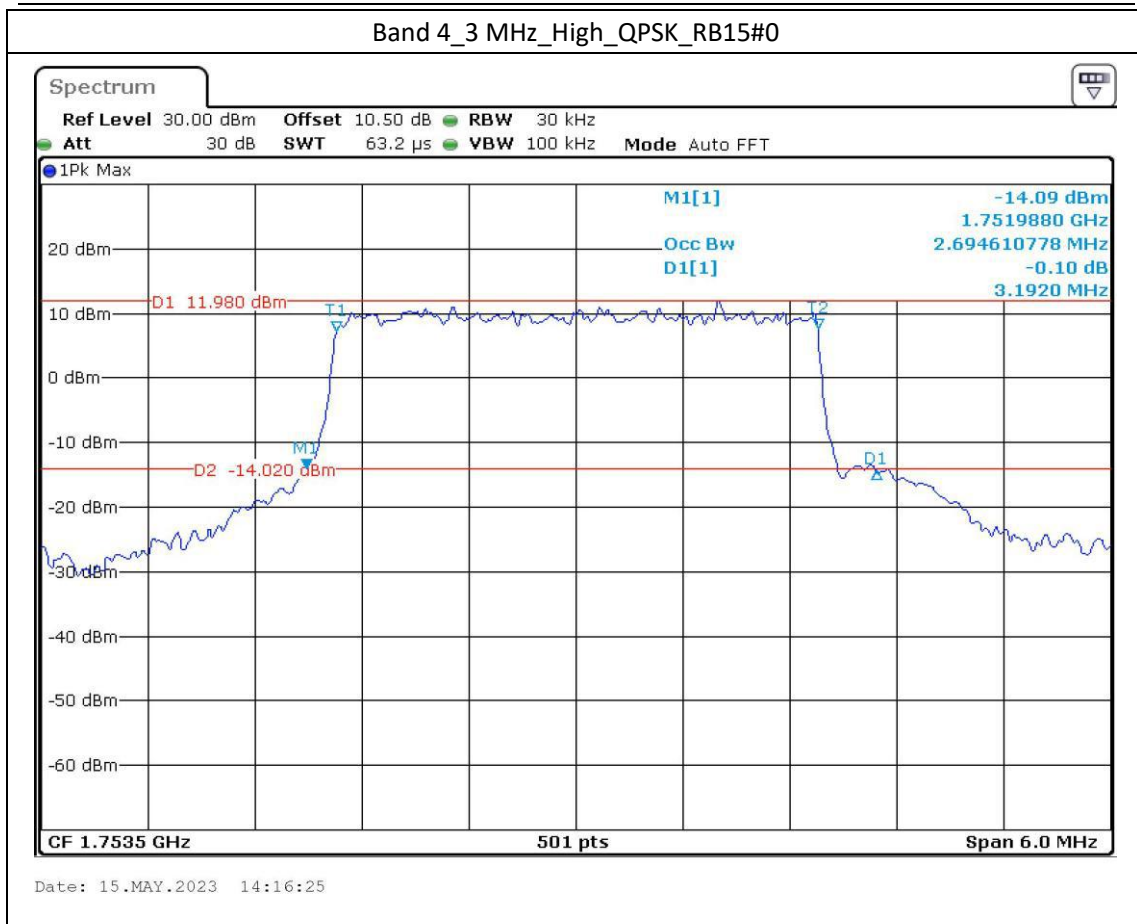

Band 2\_5 MHz\_Middle\_QPSK\_RB25#0

Date: 15.MAY.2023 13:55:58

Band 2\_5 MHz\_Middle\_16QAM\_RB25#0

Date: 15.MAY.2023 13:56:23

Date: 15.MAY.2023 13:58:23

Date: 15.MAY.2023 13:58:45

Band 12\_10 MHz\_High\_QPSK\_RB50#0

Date: 15.MAY.2023 12:11:25

Band 12\_10 MHz\_High\_16QAM\_RB27#23

Date: 15.MAY.2023 12:11:52