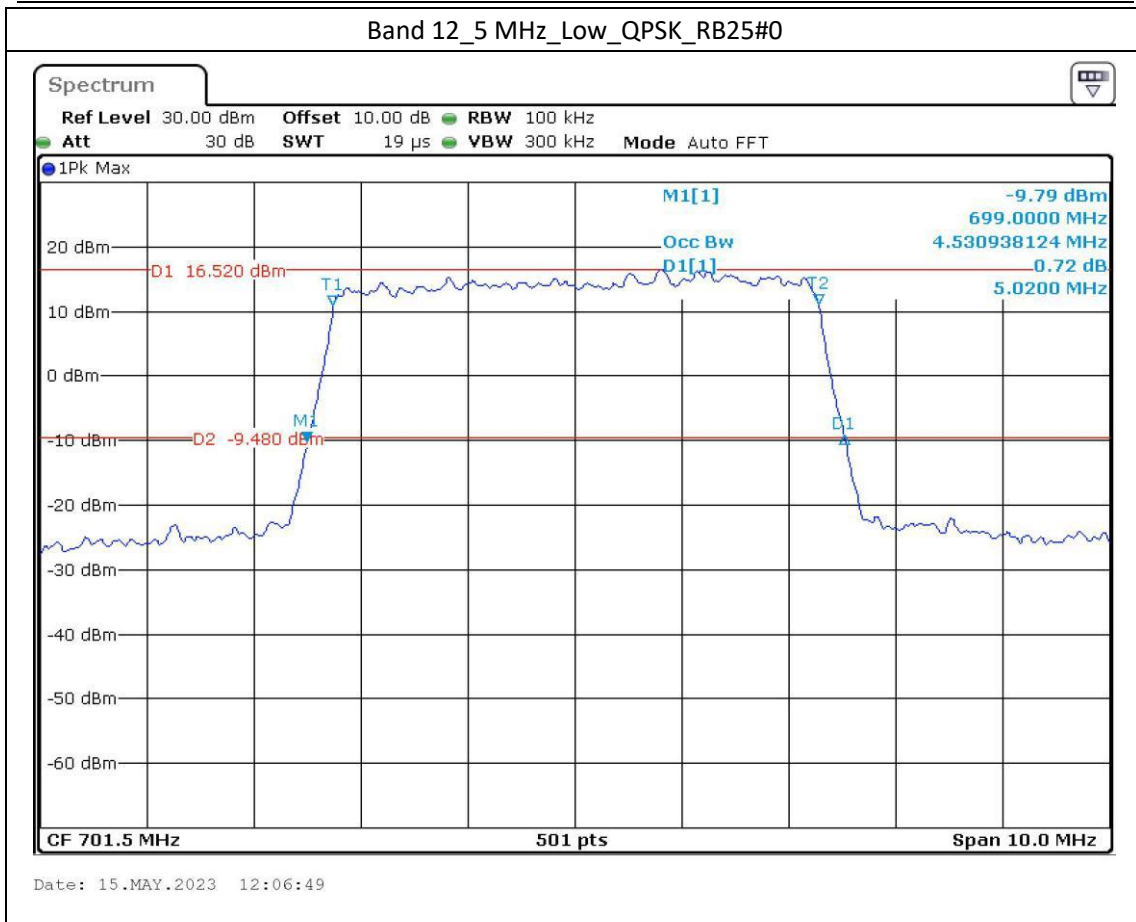

Band 2\_5 MHz\_Middle\_QPSK\_RB25#0

Date: 15.MAY.2023 13:55:58

Band 2\_5 MHz\_Middle\_16QAM\_RB25#0

Date: 15.MAY.2023 13:56:23

Date: 15.MAY.2023 13:58:23

Date: 15.MAY.2023 13:58:45

Band 12\_10 MHz\_High\_QPSK\_RB50#0

Date: 15.MAY.2023 12:11:25

Band 12\_10 MHz\_High\_16QAM\_RB27#23

Date: 15.MAY.2023 12:11:52