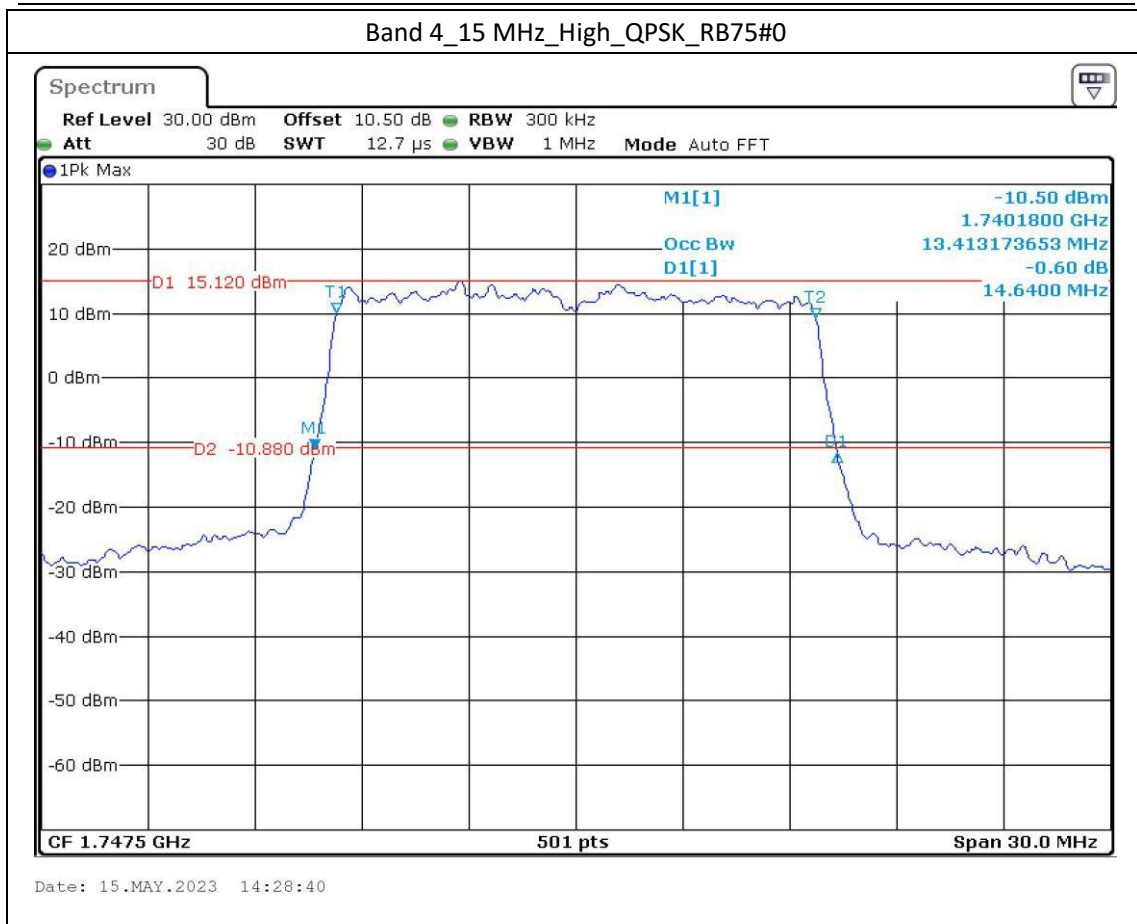

Band 2\_5 MHz\_Middle\_QPSK\_RB25#0

Date: 15.MAY.2023 13:55:58

Band 2\_5 MHz\_Middle\_16QAM\_RB25#0

Date: 15.MAY.2023 13:56:23

Date: 15.MAY.2023 13:58:23

Date: 15.MAY.2023 13:58:45

Band 12\_10 MHz\_High\_QPSK\_RB50#0

Date: 15.MAY.2023 12:11:25

Band 12\_10 MHz\_High\_16QAM\_RB27#23

Date: 15.MAY.2023 12:11:52