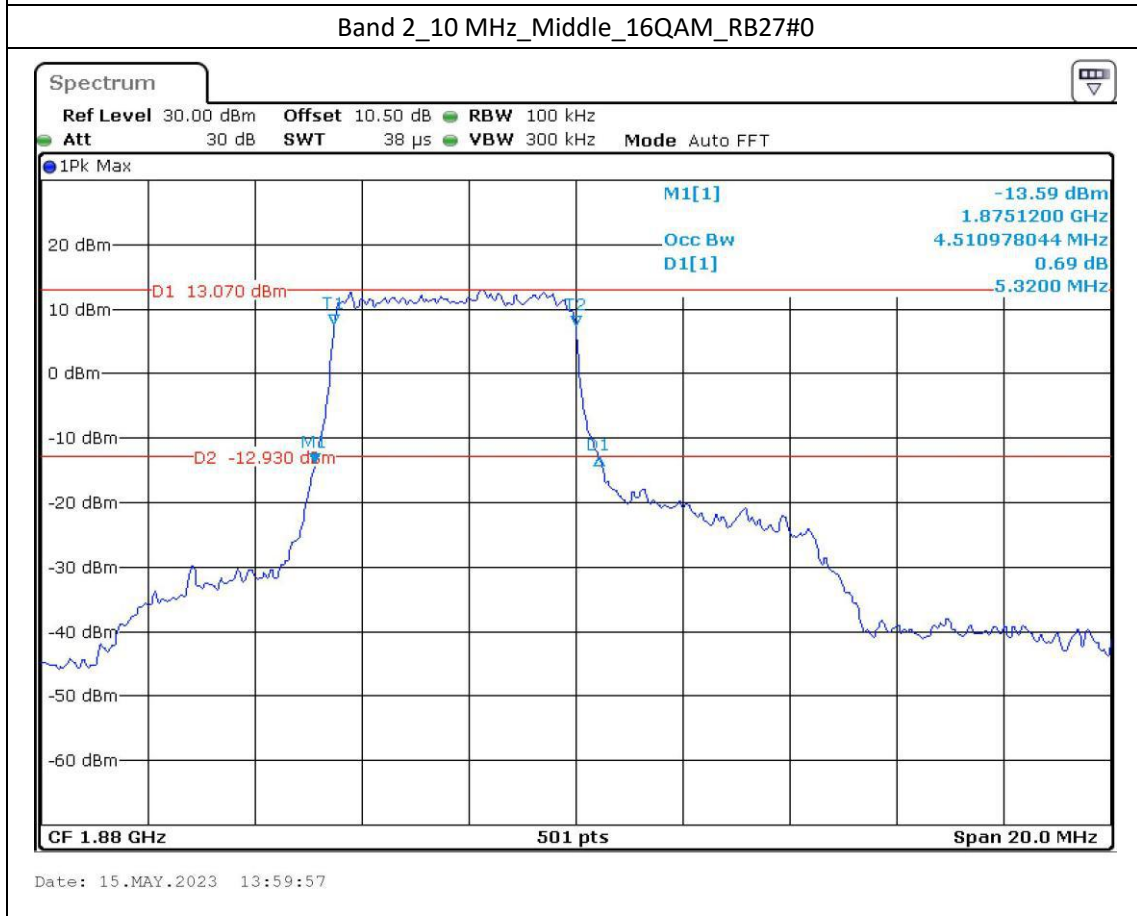

Band 2\_5 MHz\_Middle\_QPSK\_RB25#0

Date: 15.MAY.2023 13:55:58

Band 2\_5 MHz\_Middle\_16QAM\_RB25#0

Date: 15.MAY.2023 13:56:23

Date: 15.MAY.2023 13:58:23

Date: 15.MAY.2023 13:58:45

Band 12\_10 MHz\_High\_QPSK\_RB50#0

Date: 15.MAY.2023 12:11:25

Band 12\_10 MHz\_High\_16QAM\_RB27#23

Date: 15.MAY.2023 12:11:52