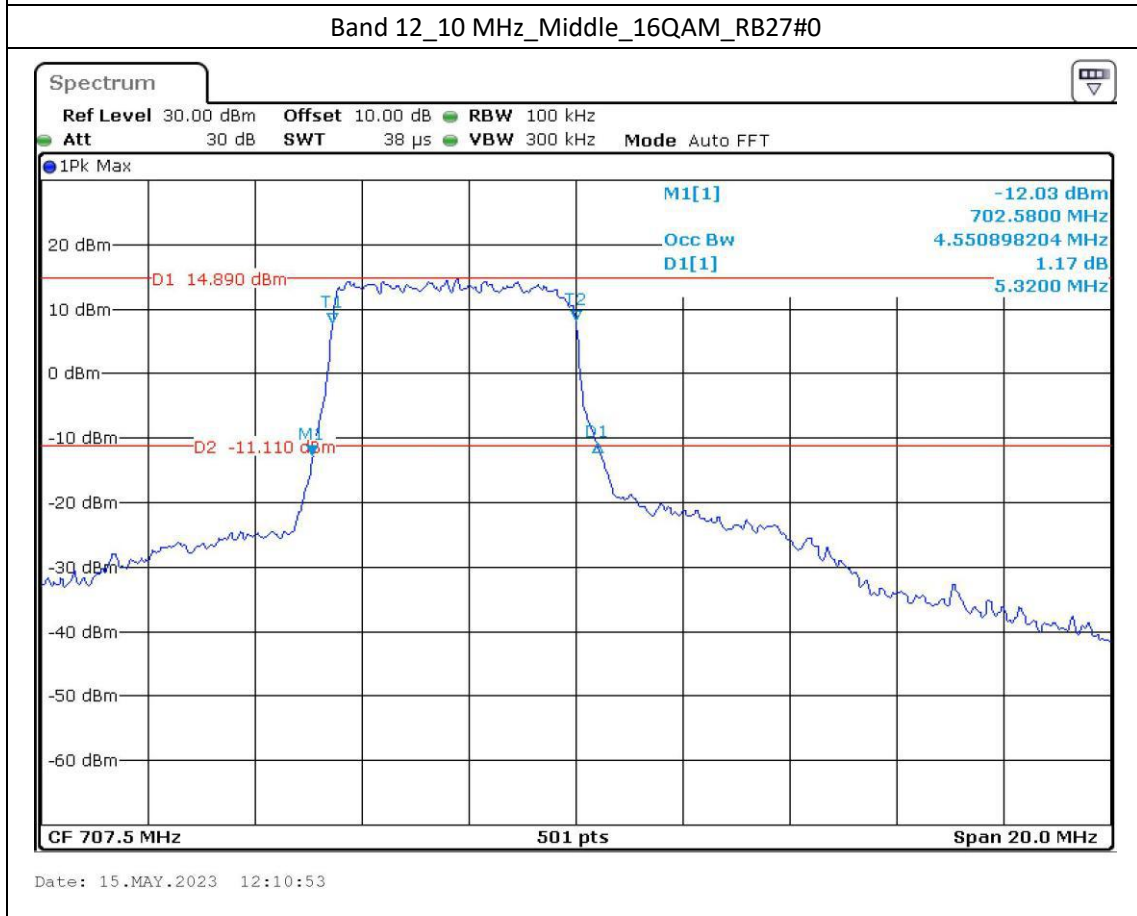

Band 2\_5 MHz\_Middle\_QPSK\_RB25#0

Date: 15.MAY.2023 13:55:58

Band 2\_5 MHz\_Middle\_16QAM\_RB25#0

Date: 15.MAY.2023 13:56:23

Date: 15.MAY.2023 13:58:23

Date: 15.MAY.2023 13:58:45

Band 12\_10 MHz\_High\_QPSK\_RB50#0

Date: 15.MAY.2023 12:11:25

Band 12\_10 MHz\_High\_16QAM\_RB27#23

Date: 15.MAY.2023 12:11:52