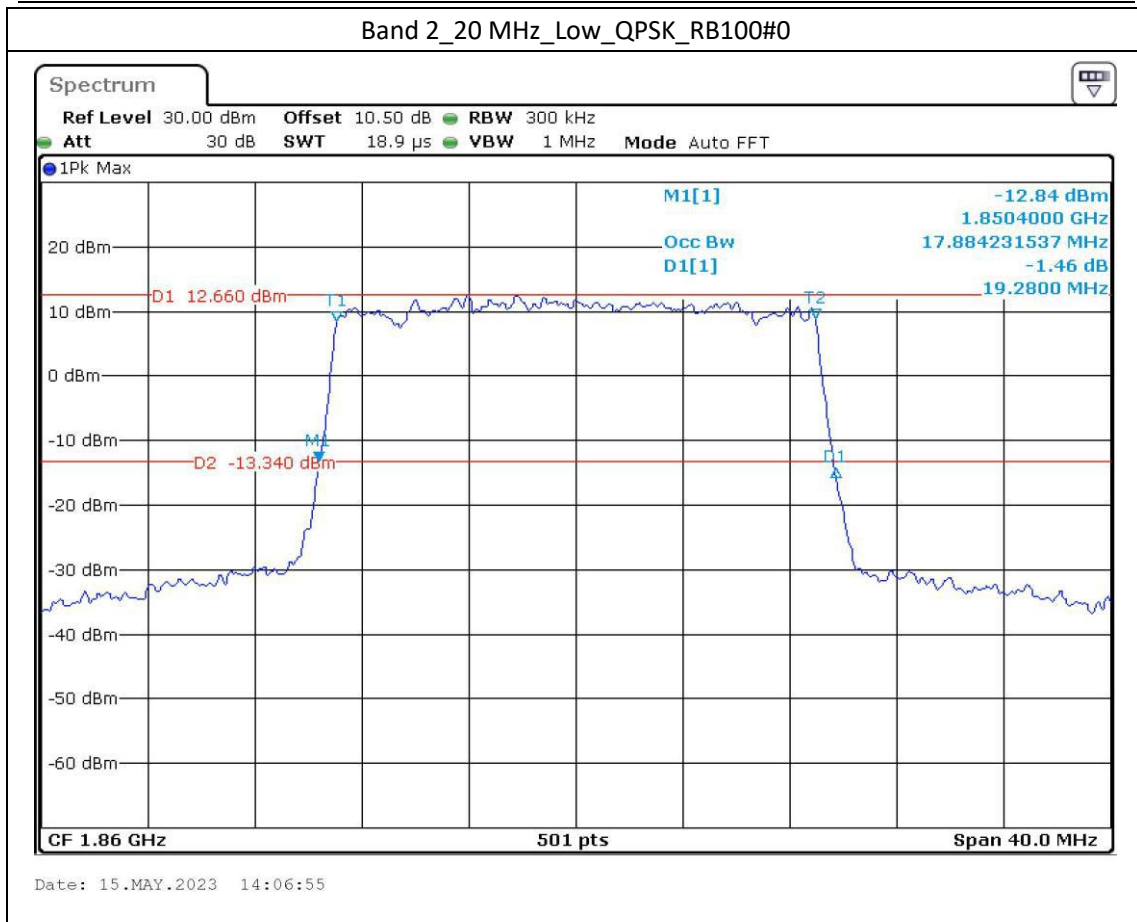

Band 2\_5 MHz\_Middle\_QPSK\_RB25#0

Date: 15.MAY.2023 13:55:58

Band 2\_5 MHz\_Middle\_16QAM\_RB25#0

Date: 15.MAY.2023 13:56:23

Date: 15.MAY.2023 13:58:23

Date: 15.MAY.2023 13:58:45

Band 12\_10 MHz\_High\_QPSK\_RB50#0

Date: 15.MAY.2023 12:11:25

Band 12\_10 MHz\_High\_16QAM\_RB27#23

Date: 15.MAY.2023 12:11:52