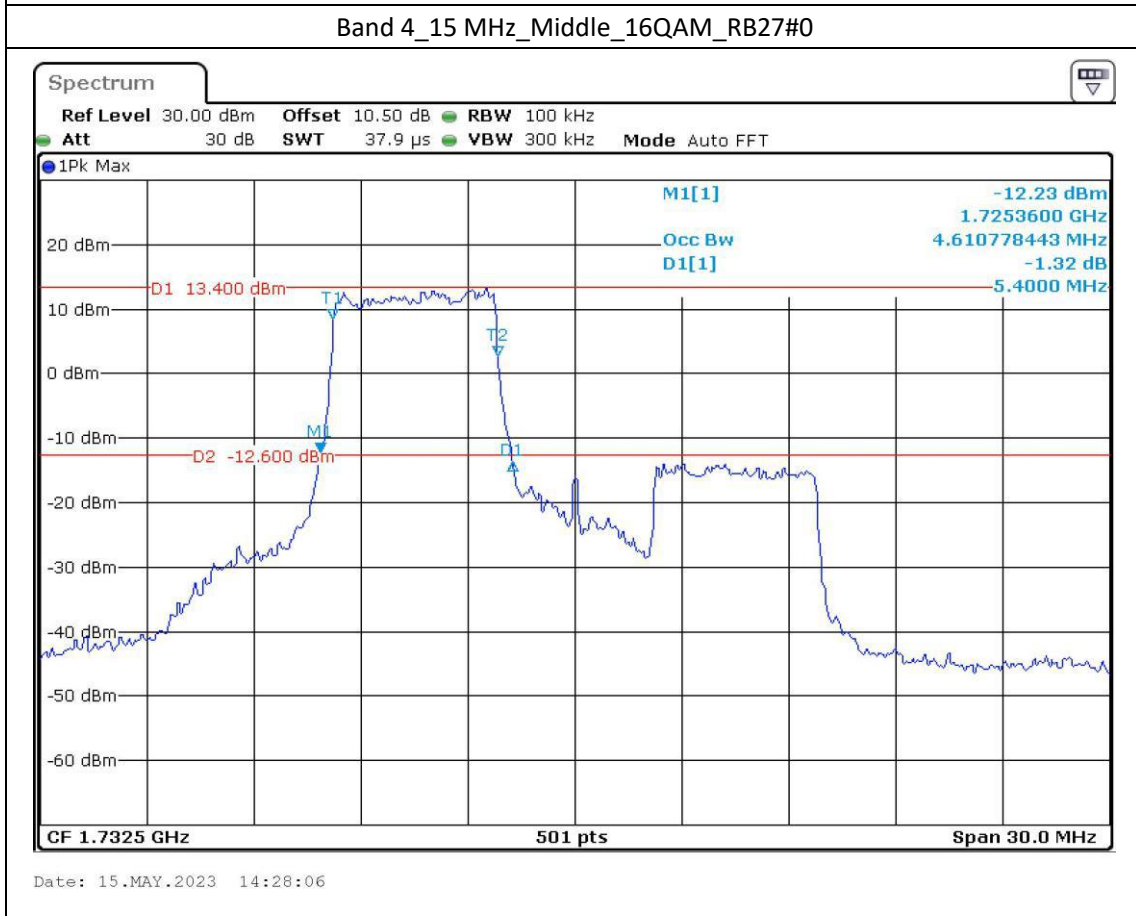

Band 2\_5 MHz\_Middle\_QPSK\_RB25#0

Date: 15.MAY.2023 13:55:58

Band 2\_5 MHz\_Middle\_16QAM\_RB25#0

Date: 15.MAY.2023 13:56:23

Date: 15.MAY.2023 13:58:23

Date: 15.MAY.2023 13:58:45

Band 12\_10 MHz\_High\_QPSK\_RB50#0

Date: 15.MAY.2023 12:11:25

Band 12\_10 MHz\_High\_16QAM\_RB27#23

Date: 15.MAY.2023 12:11:52