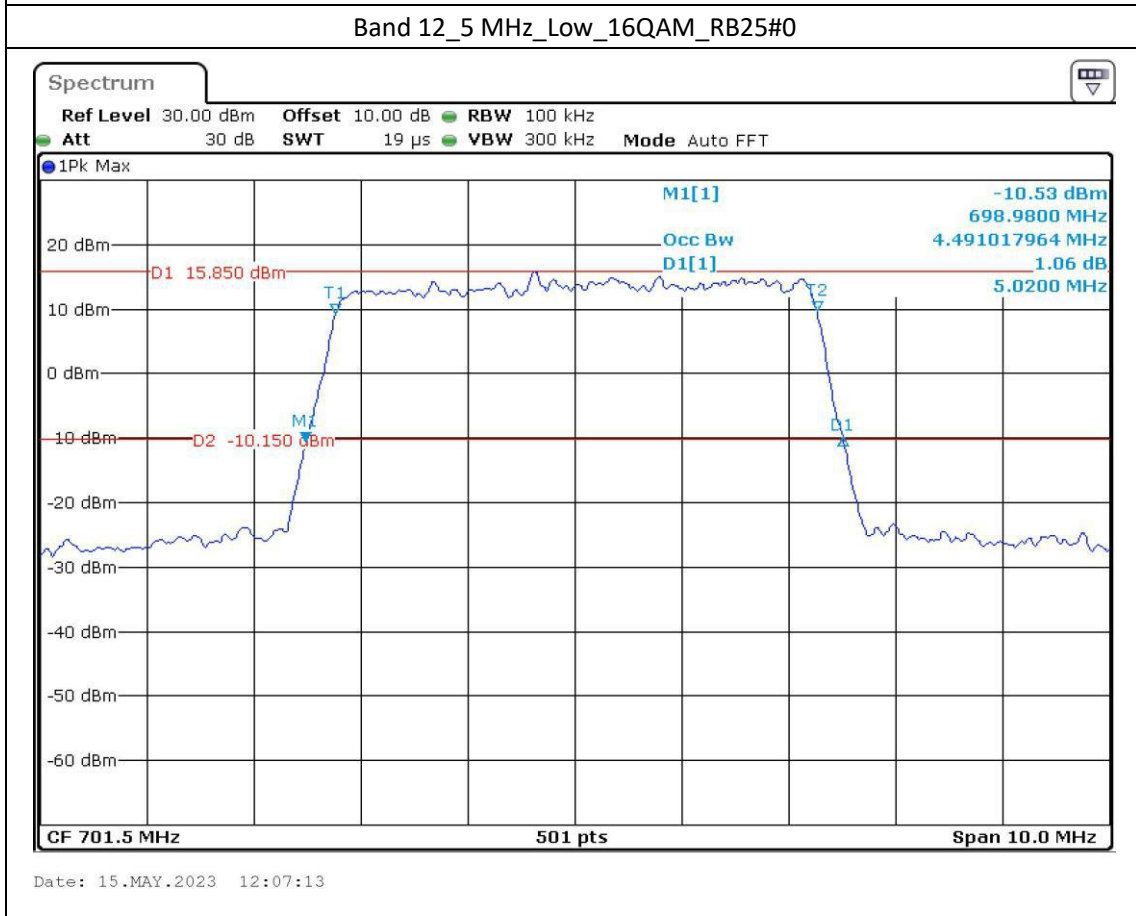

Band 2\_5 MHz\_Middle\_QPSK\_RB25#0

Date: 15.MAY.2023 13:55:58

Band 2\_5 MHz\_Middle\_16QAM\_RB25#0

Date: 15.MAY.2023 13:56:23

Date: 15.MAY.2023 13:58:23

Date: 15.MAY.2023 13:58:45

Band 12\_10 MHz\_High\_QPSK\_RB50#0

Date: 15.MAY.2023 12:11:25

Band 12\_10 MHz\_High\_16QAM\_RB27#23

Date: 15.MAY.2023 12:11:52