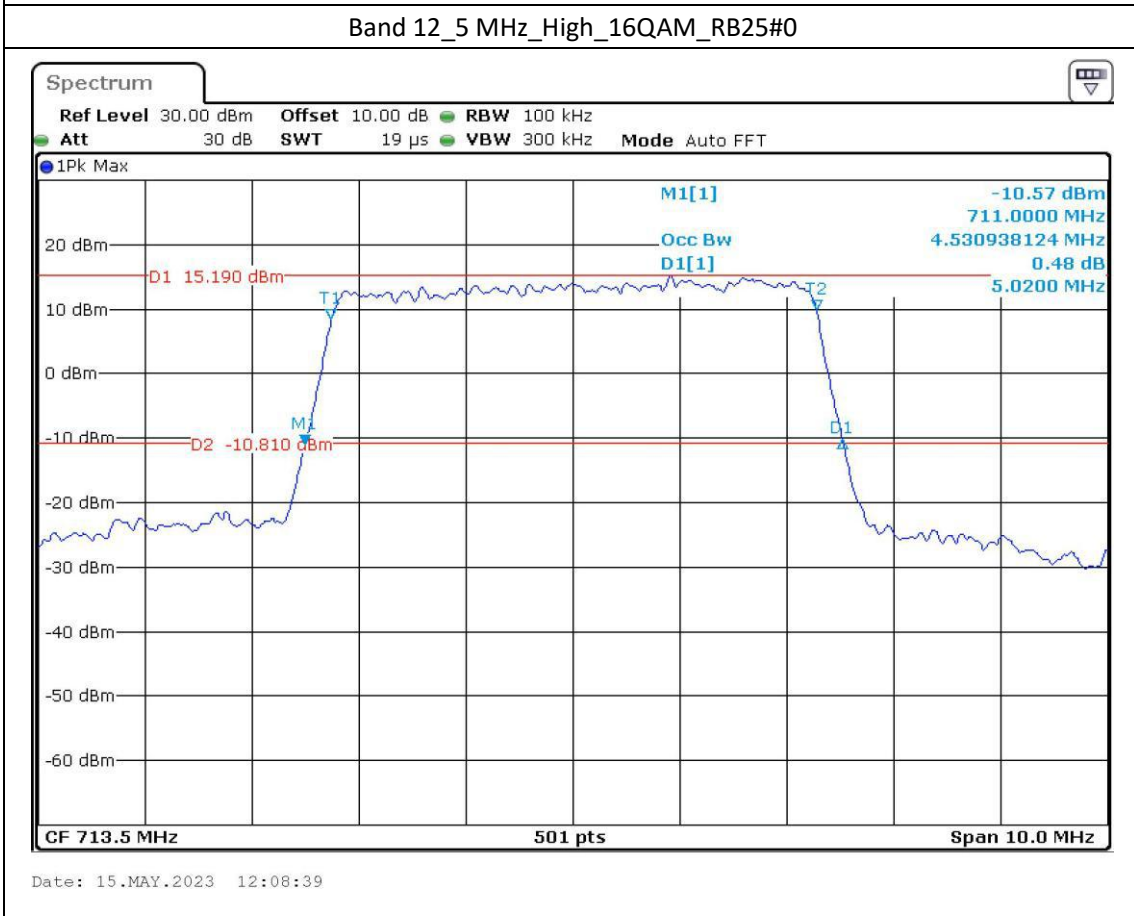

Band 2\_5 MHz\_Middle\_QPSK\_RB25#0

Date: 15.MAY.2023 13:55:58

Band 2\_5 MHz\_Middle\_16QAM\_RB25#0

Date: 15.MAY.2023 13:56:23

Date: 15.MAY.2023 13:58:23

Date: 15.MAY.2023 13:58:45

Band 12\_10 MHz\_High\_QPSK\_RB50#0

Date: 15.MAY.2023 12:11:25

Band 12\_10 MHz\_High\_16QAM\_RB27#23

Date: 15.MAY.2023 12:11:52