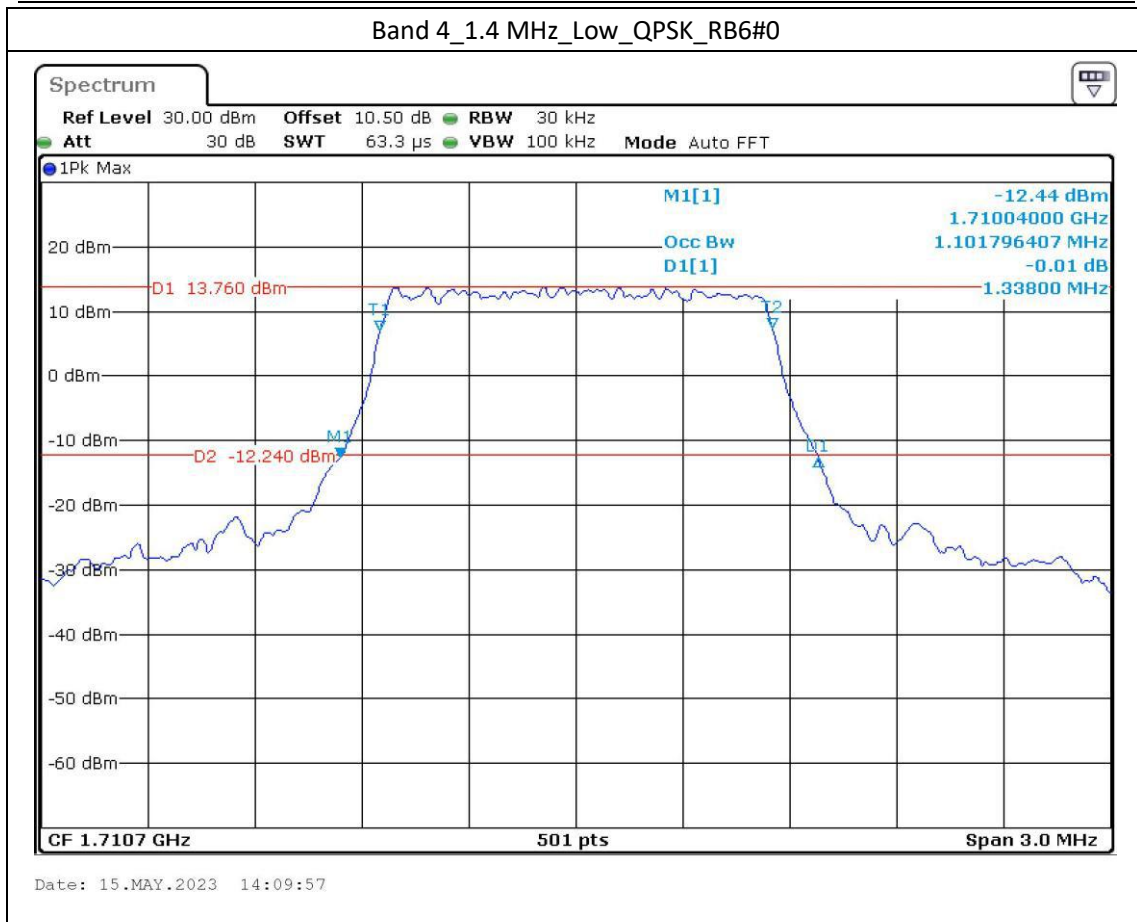

Band 2\_5 MHz\_Middle\_QPSK\_RB25#0

Date: 15.MAY.2023 13:55:58

Band 2\_5 MHz\_Middle\_16QAM\_RB25#0

Date: 15.MAY.2023 13:56:23

Date: 15.MAY.2023 13:58:23

Date: 15.MAY.2023 13:58:45

Band 12\_10 MHz\_High\_QPSK\_RB50#0

Date: 15.MAY.2023 12:11:25

Band 12\_10 MHz\_High\_16QAM\_RB27#23

Date: 15.MAY.2023 12:11:52