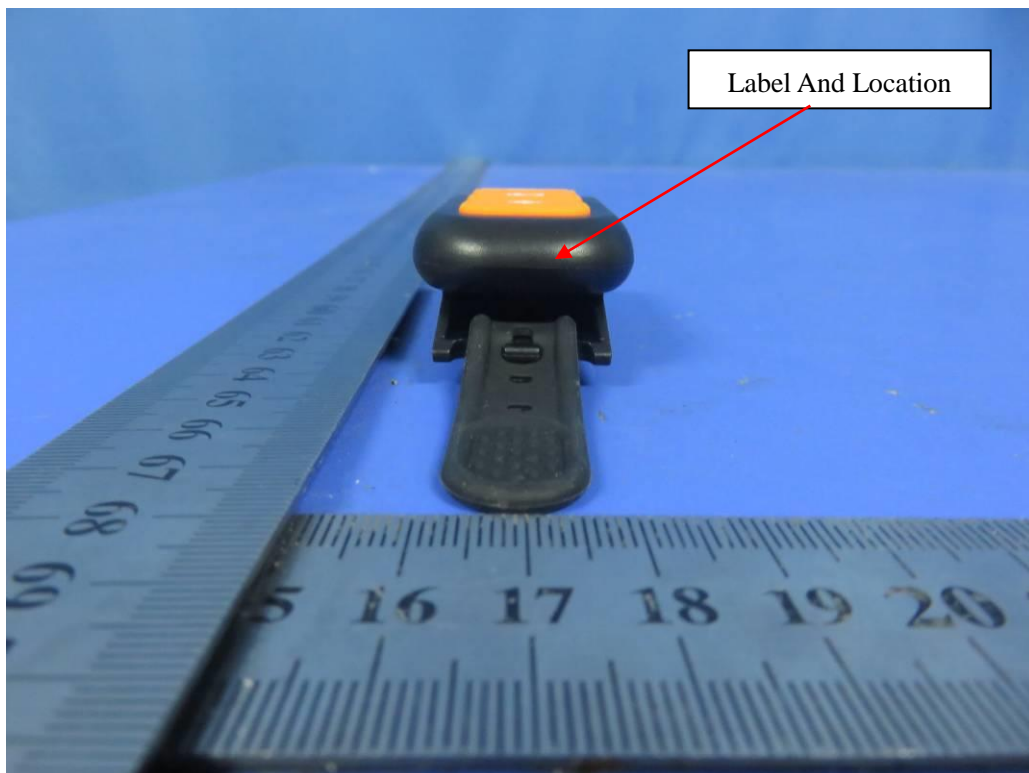

LABEL AND LOCATION

Wireless Remote Switch
M/N: Wireless Remote Switch
FCC ID: 2AI2E20170707

Size: L1.0cm * W 0.5cm

Material: Tagboard
Glue: adhesive sticker
Font color: Black
Label color: White