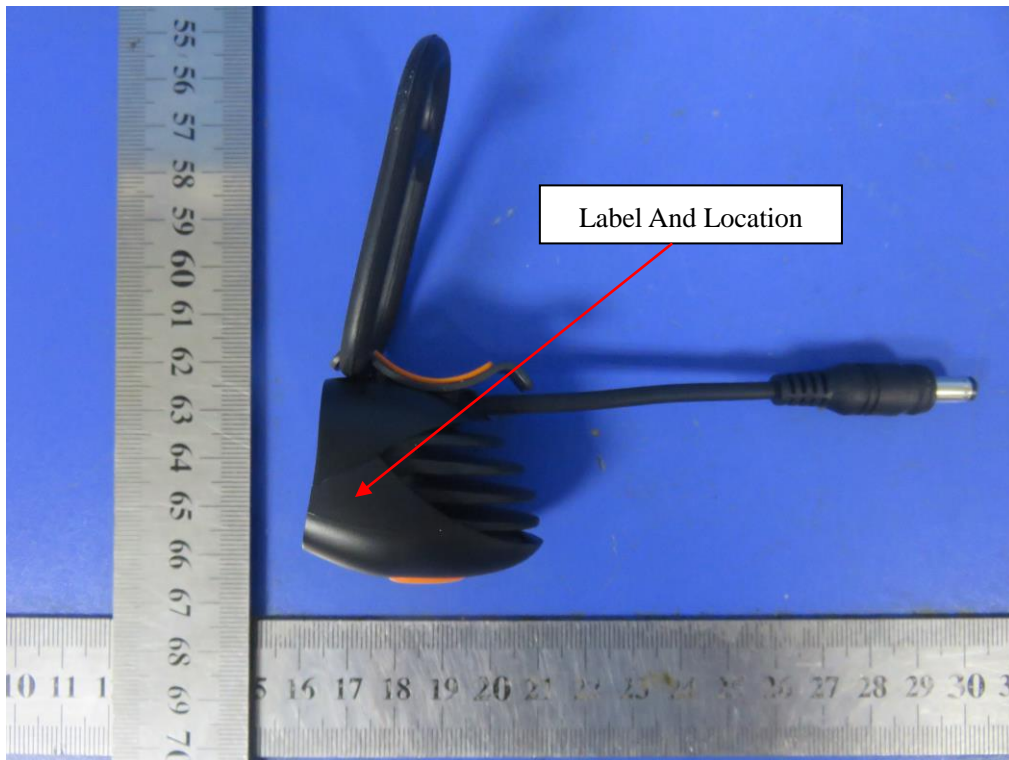

LABEL AND LOCATION

Bicycle light
M/N: MJ-900B
FCC ID: 2A12E20170705

Size: L2.0cm * W 1.0cm

Material: Tagboard
Glue: adhesive sticker
Font color: Black
Label color: White