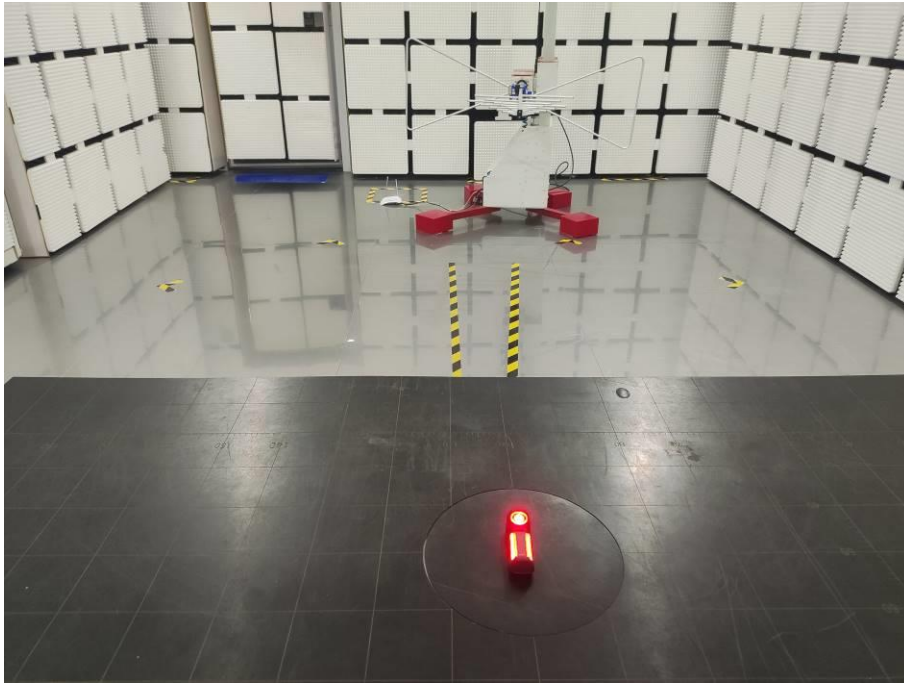

## Appendix B: Photographs of Test Setup

Product: SEEMEE RADER TAILLIGHT

Model: SEEMEE R300

Radiated Emission

## Conducted Emission