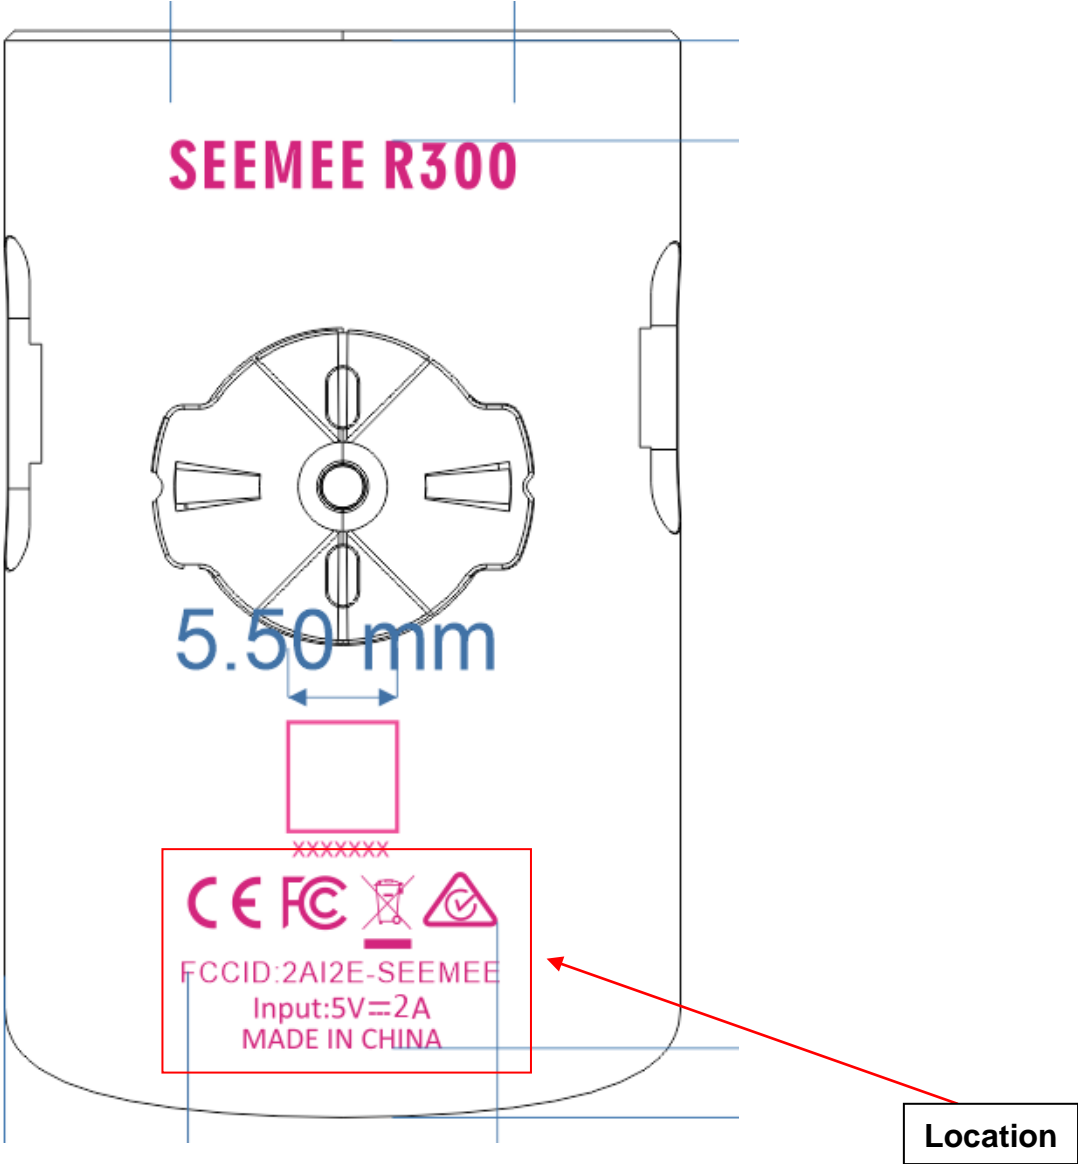

# Label Artwork and Location

Model: SEEMEE R300

Label and location:

Size: L\*W=18\*11.5mm