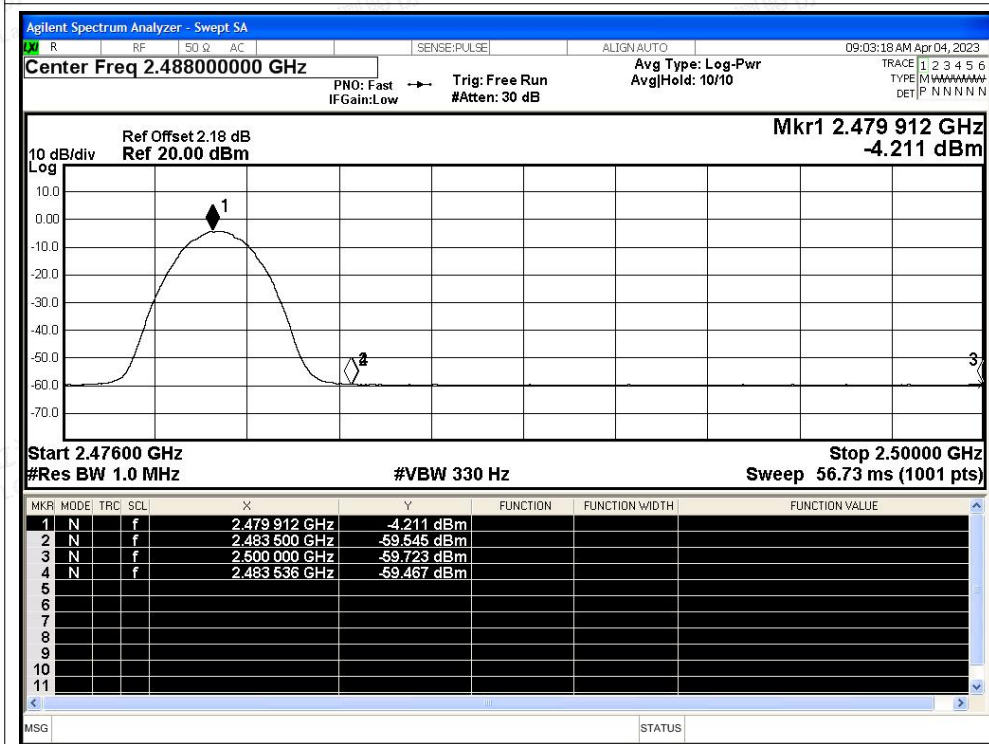

Restrict Band NVNT 2-DH5 2480MHz Ant1 No-Hopping Peak

Restrict Band NVNT 2-DH5 2480MHz Ant1 No-Hopping Average

Restrict Band NVNT 3-DH5 2402MHz Ant1 No-Hopping Peak

Restrict Band NVNT 3-DH5 2402MHz Ant1 No-Hopping Average

Restrict Band NVNT 3-DH5 2480MHz Ant1 No-Hopping Peak

Restrict Band NVNT 3-DH5 2480MHz Ant1 No-Hopping Average