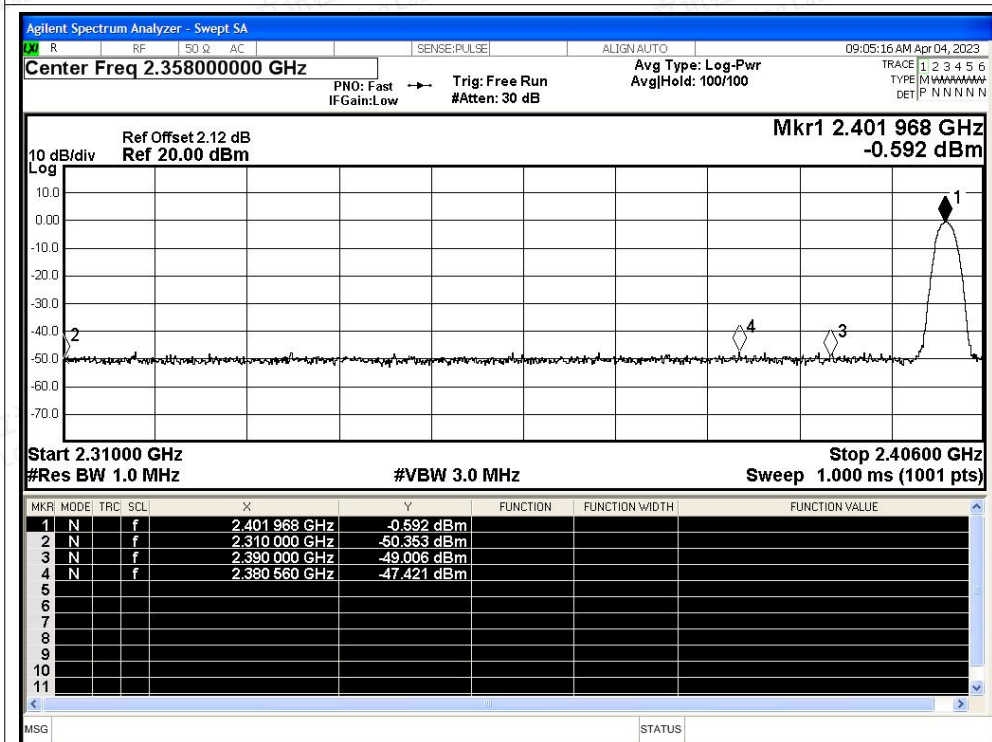

Restrict Band NVNT 2-DH5 2480MHz Ant1 No-Hopping Peak

Restrict Band NVNT 2-DH5 2480MHz Ant1 No-Hopping Average

Restrict Band NVNT 3-DH5 2402MHz Ant1 No-Hopping Peak

Restrict Band NVNT 3-DH5 2402MHz Ant1 No-Hopping Average

Restrict Band NVNT 3-DH5 2480MHz Ant1 No-Hopping Peak

Restrict Band NVNT 3-DH5 2480MHz Ant1 No-Hopping Average