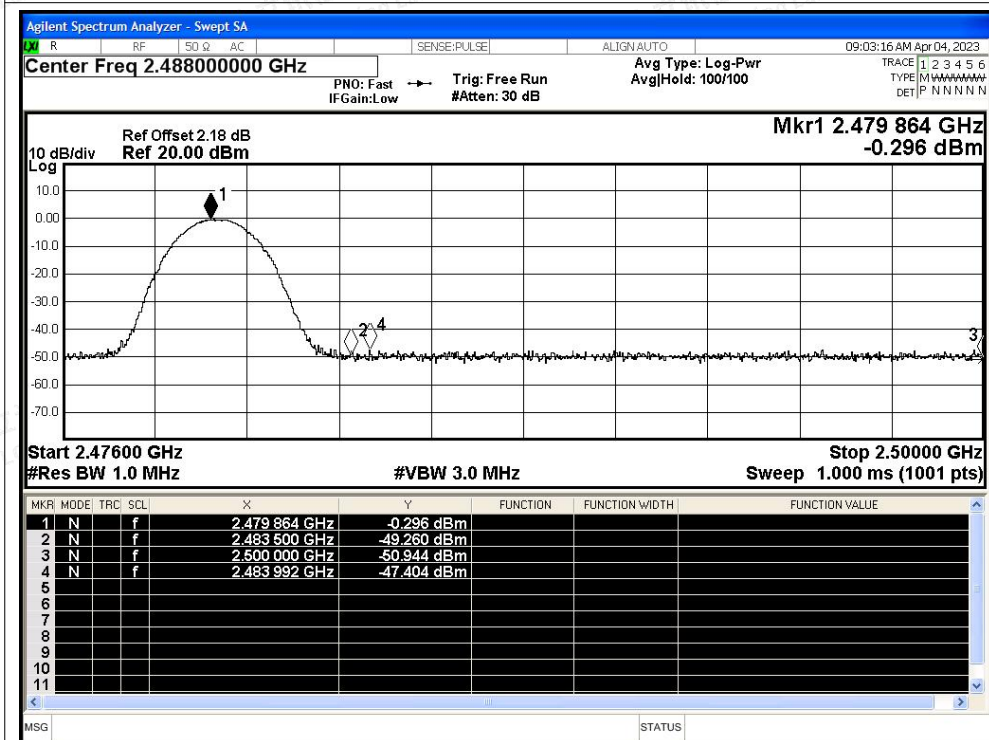

Restrict Band NVNT 2-DH5 2480MHz Ant1 No-Hopping Peak

Restrict Band NVNT 2-DH5 2480MHz Ant1 No-Hopping Average

Restrict Band NVNT 3-DH5 2402MHz Ant1 No-Hopping Peak

Restrict Band NVNT 3-DH5 2402MHz Ant1 No-Hopping Average

Restrict Band NVNT 3-DH5 2480MHz Ant1 No-Hopping Peak

Restrict Band NVNT 3-DH5 2480MHz Ant1 No-Hopping Average