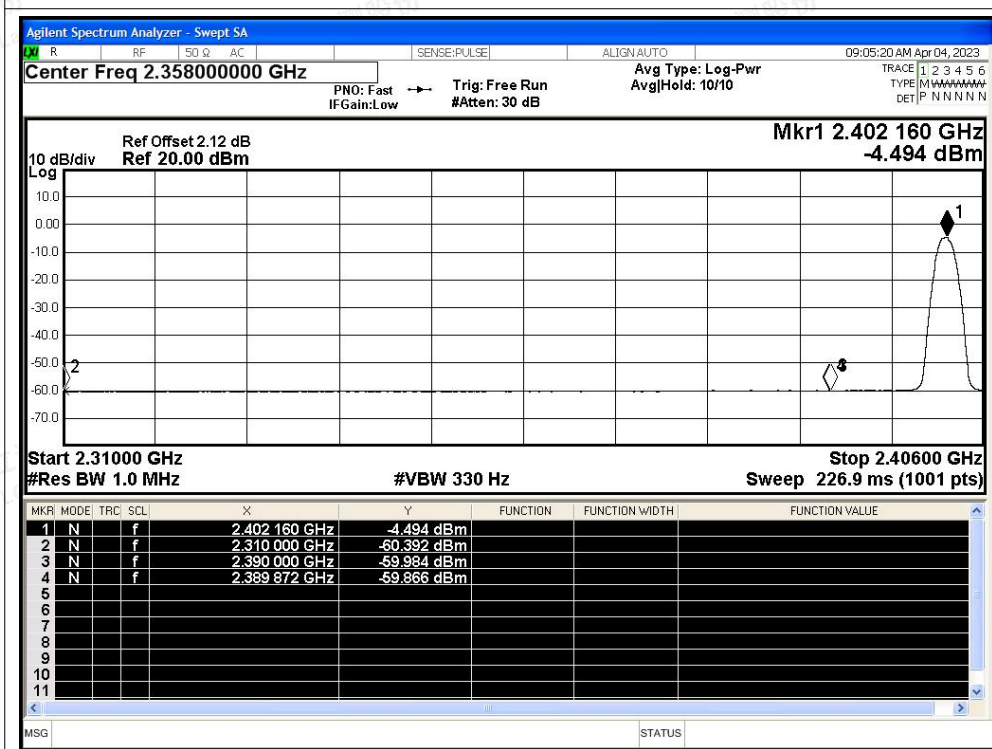

Restrict Band NVNT 2-DH5 2480MHz Ant1 No-Hopping Peak

Restrict Band NVNT 2-DH5 2480MHz Ant1 No-Hopping Average

Restrict Band NVNT 3-DH5 2402MHz Ant1 No-Hopping Peak

Restrict Band NVNT 3-DH5 2402MHz Ant1 No-Hopping Average

Restrict Band NVNT 3-DH5 2480MHz Ant1 No-Hopping Peak

Restrict Band NVNT 3-DH5 2480MHz Ant1 No-Hopping Average