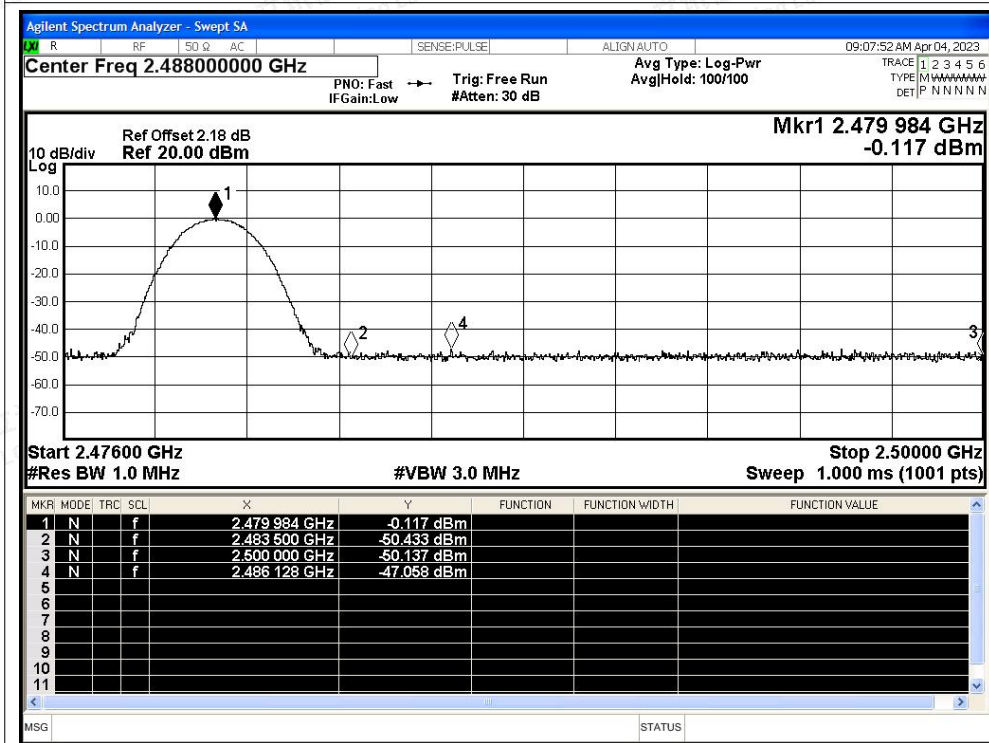

Restrict Band NVNT 2-DH5 2480MHz Ant1 No-Hopping Peak

Restrict Band NVNT 2-DH5 2480MHz Ant1 No-Hopping Average

Restrict Band NVNT 3-DH5 2402MHz Ant1 No-Hopping Peak

Restrict Band NVNT 3-DH5 2402MHz Ant1 No-Hopping Average

Restrict Band NVNT 3-DH5 2480MHz Ant1 No-Hopping Peak

Restrict Band NVNT 3-DH5 2480MHz Ant1 No-Hopping Average