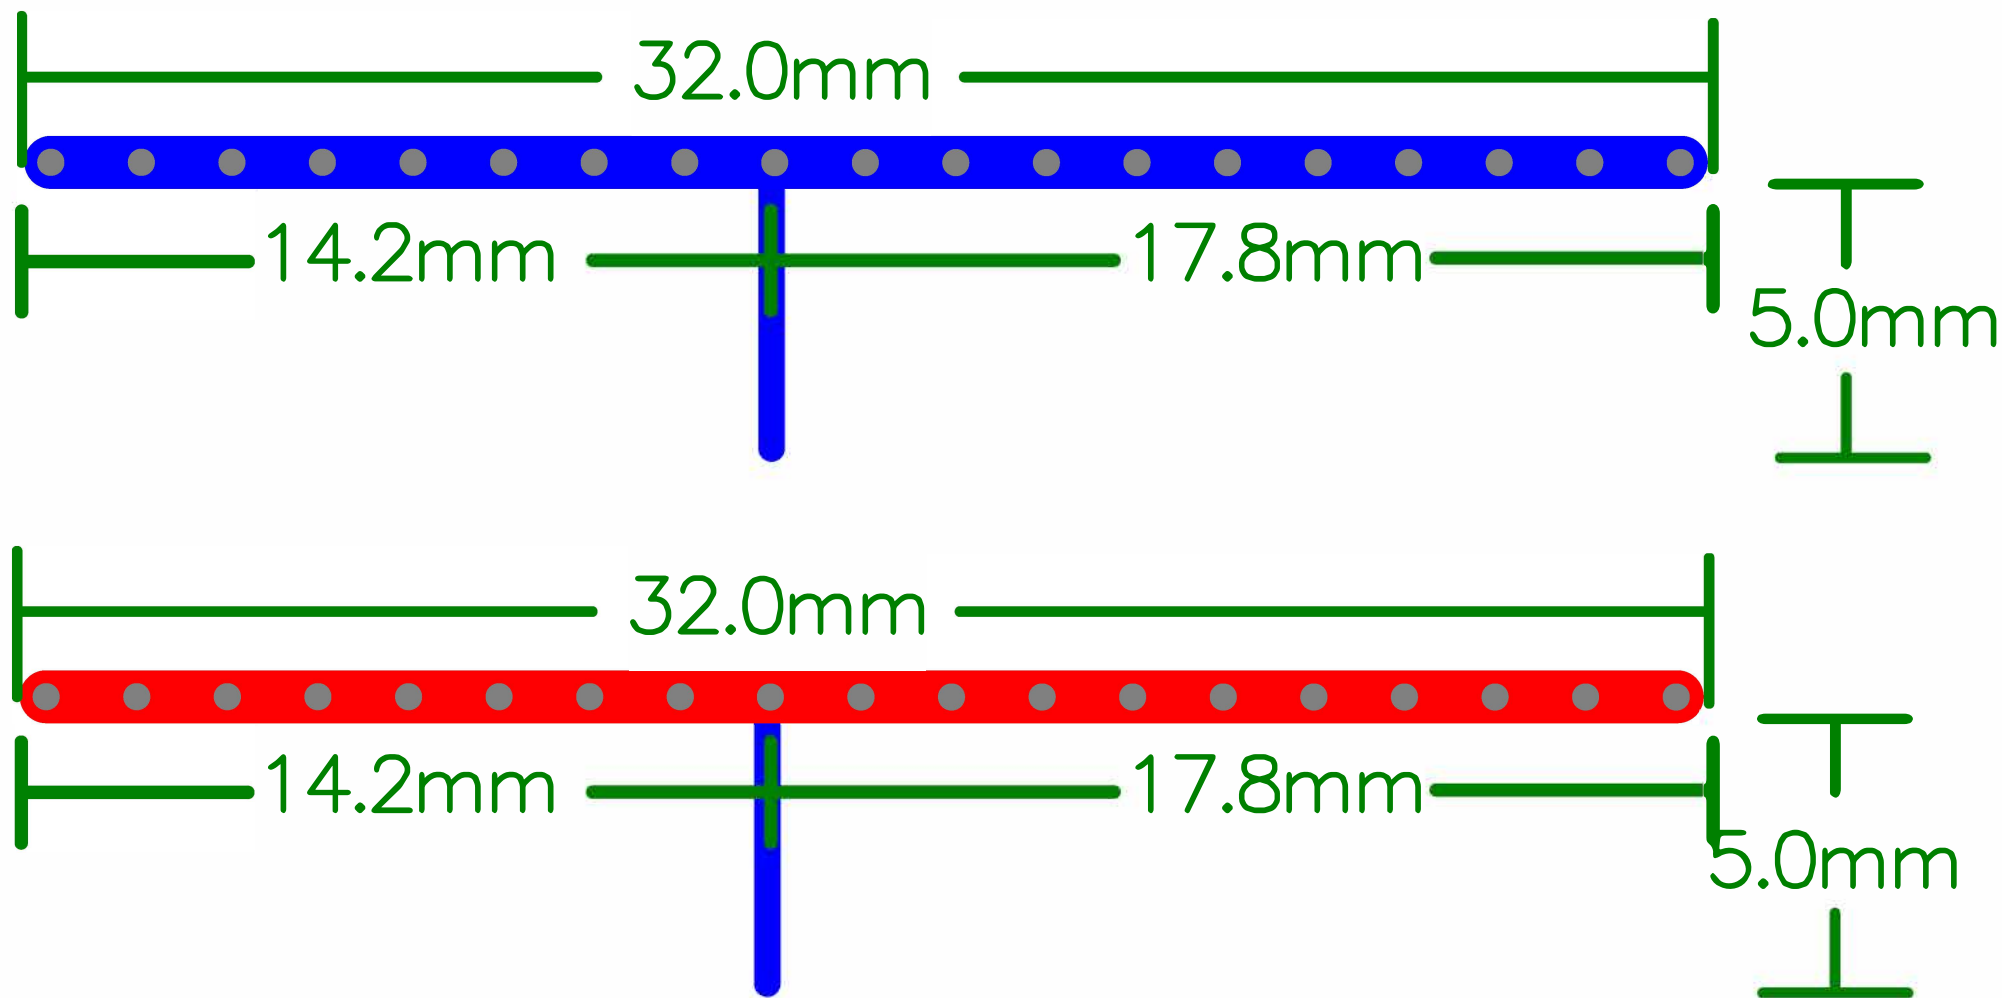

Antenna Assessment Report For Bluetooth

 **Project Type:**
Bluetooth Antenna
Product Description
2402.00-2480.00MHz

 **Report Date: 2022.6.12**
 **Report Version: 1.0**
 **Prepared by: SQW**
 **Approved by:**

◆ 目录: **Catalogue**

1. 研发设备图 R&D equipment diagram
2. 天线外观图 Antenna appearing diagram
3. 天线性能 Antenna performance
 - 3.1. 天线SWR Antenna SWR
 - 3.2. 天线效率及增益 Antenna efficiency and gain
 - 3.3. 天线场型图 Antenna pattern diagram

2. 天线外观图Antenna appearing diagram

3. 天线性能 Antenna performance

3.1 天线SWR Antenna SWR

3.2 天线效率及增益 Antenna efficiency and gain

参数\频率(mhz)	2400	2410	2420	2430	2440	2450	2460	2470	2480	2490	2500
Peak Gain(dBi)	1.45	1.47	1.68	1.8	2.13	2.5	2.3	1.9	1.85	1.65	1.66
Efficiency(%)	33.05	32.17	34.06	35.29	39.77	44.83	43.21	39.2	38.87	36.77	36.88

3.3 天线场型图 Antenna pattern diagram

3D

2D