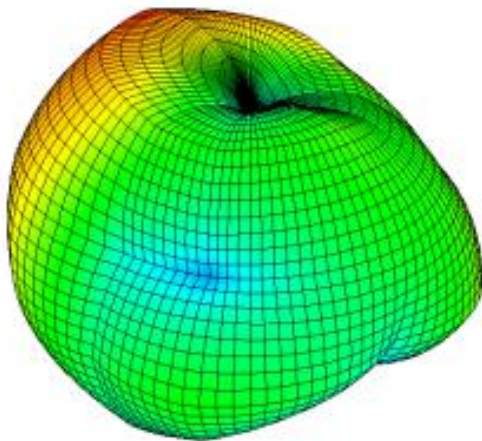

◆ 目录: **Catalogue**

1. 研发设备图 R&D equipment diagram
2. 天线外观图 Antenna appearing diagram
3. 天线性能 Antenna performance
 - 3.1. 天线SWR Antenna SWR
 - 3.2. 天线效率及增益 Antenna efficiency and gain
 - 3.3. 天线场型图 Antenna pattern diagram

2. 天线外观图Antenna appearing diagram

3. 天线性能 Antenna performance

3.1 天线SWR Antenna SWR

3.2 天线效率及增益 Antenna efficiency and gain

参数\频率(mhz)	2400	2410	2420	2430	2440	2450	2460	2470	2480	2490	2500
Peak Gain(dBi)	1.45	1.47	1.68	1.8	2.13	2.5	2.3	1.9	1.85	1.65	1.66
Efficiency(%)	33.05	32.17	34.06	35.29	39.77	44.83	43.21	39.2	38.87	36.77	36.88

3.3 天线场型图 Antenna pattern diagram

3D

2D