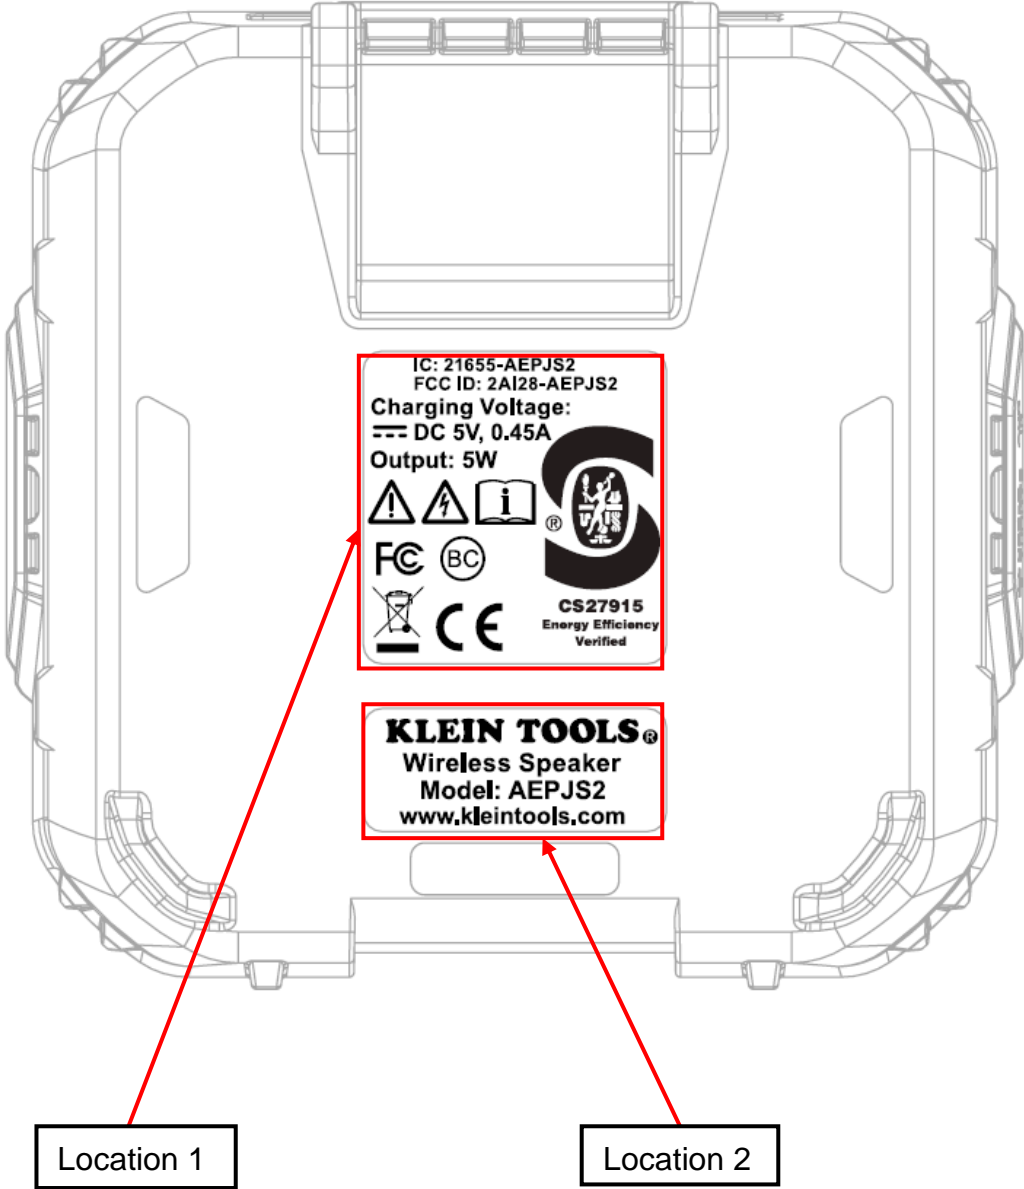

# Label Artwork and Location

Model: AEPJS2

Label:

Size 1: L\*W=32\*33mm

Size 2: L\*W=32\*13mm