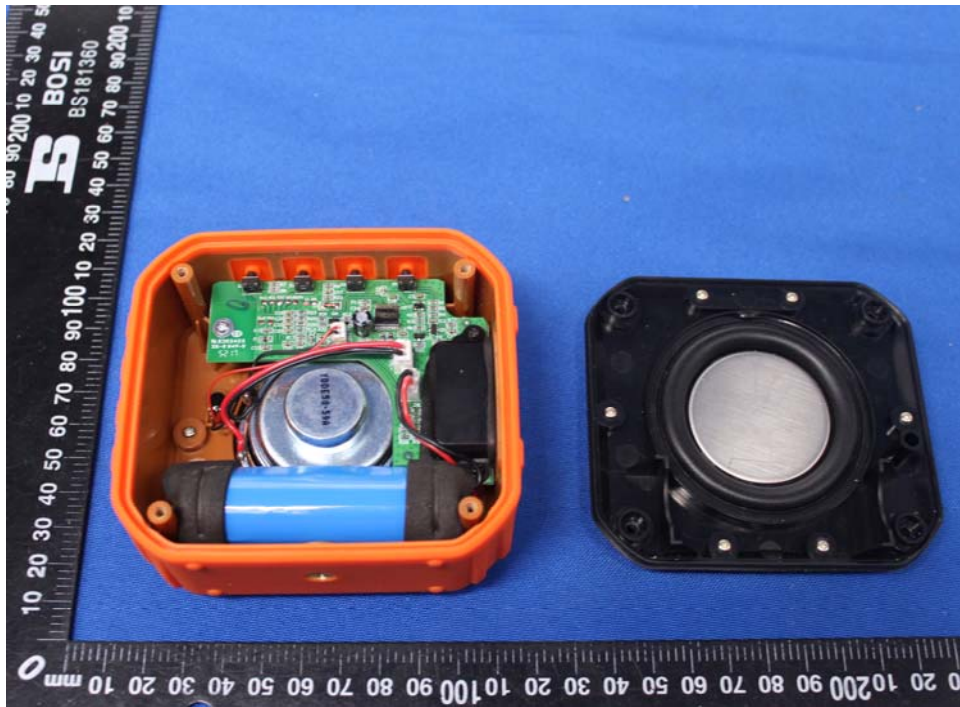

Appendix C: Photographs of EUT

Product: Wireless Speaker

Model: AEPJS1

Internal Photos

Antenna