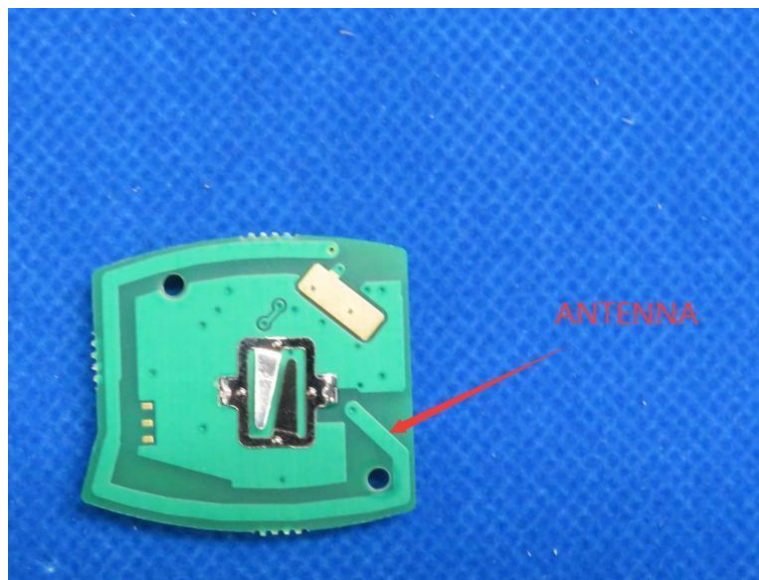

Product Name: RUI Replacement Transmitter for HONDA
Model No.: Ho-RK-38

EUT Constructional Details

Internal Photo

-----End-----