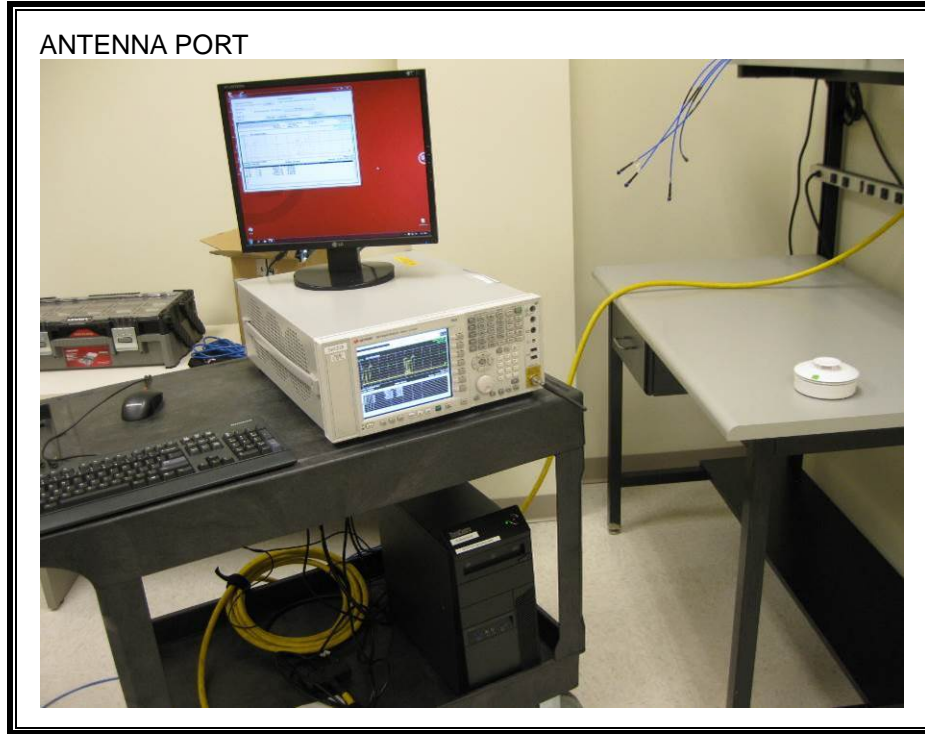

9. SETUP PHOTOS

ANTENNA PORT

RADIATED EMISSION BELOW 30 MHz

RADIATED EMISSION ABOVE 30 MHz

RADIATED EMISSION ABOVE 1 GHz

RADIATED RF WORST-CASE INVESTIGATION AT FUNDAMENTAL SET-UP

END OF REPORT