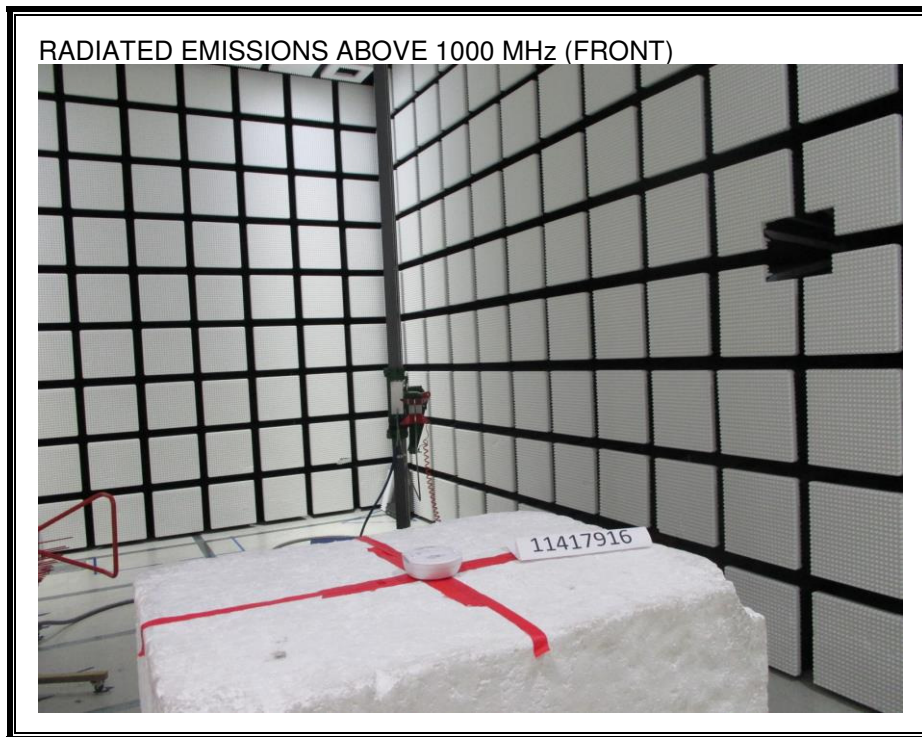

9. SETUP PHOTOS

RADIATED EMISSION FOR PORTABLE CONFIGURATION

RADIATED EMISSION BELOW 30 MHz

RADIATED EMISSION 30-1000 MHz

RADIATED EMISSION ABOVE 1 GHz

END OF REPORT