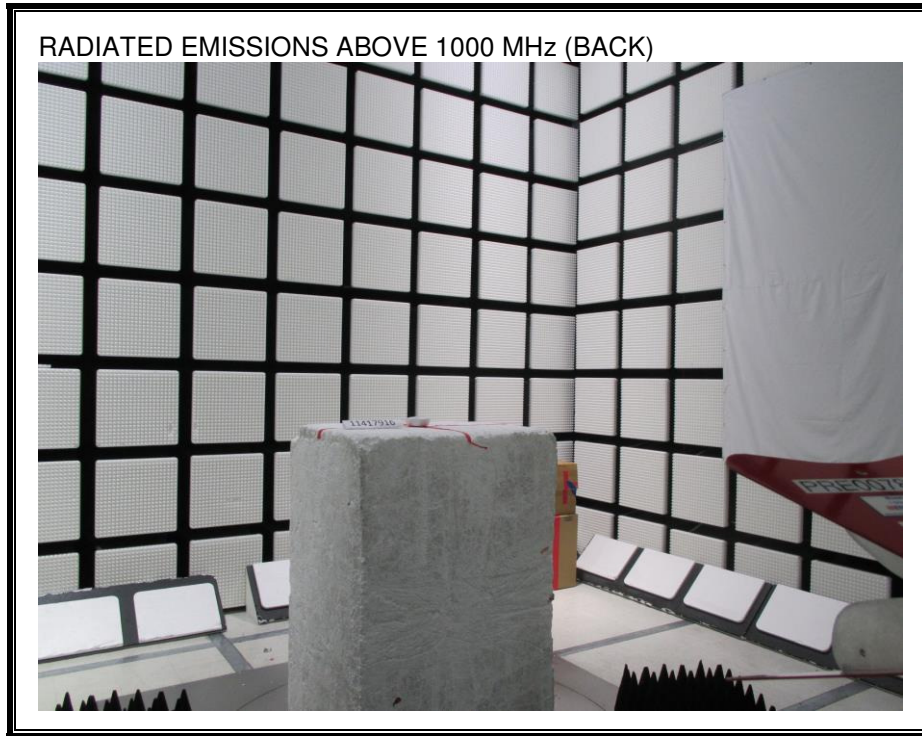

9. SETUP PHOTOS

RADIATED EMISSION FOR PORTABLE CONFIGURATION

RADIATED EMISSION BELOW 30 MHz

RADIATED EMISSION 30-1000 MHz

RADIATED EMISSION ABOVE 1 GHz

END OF REPORT