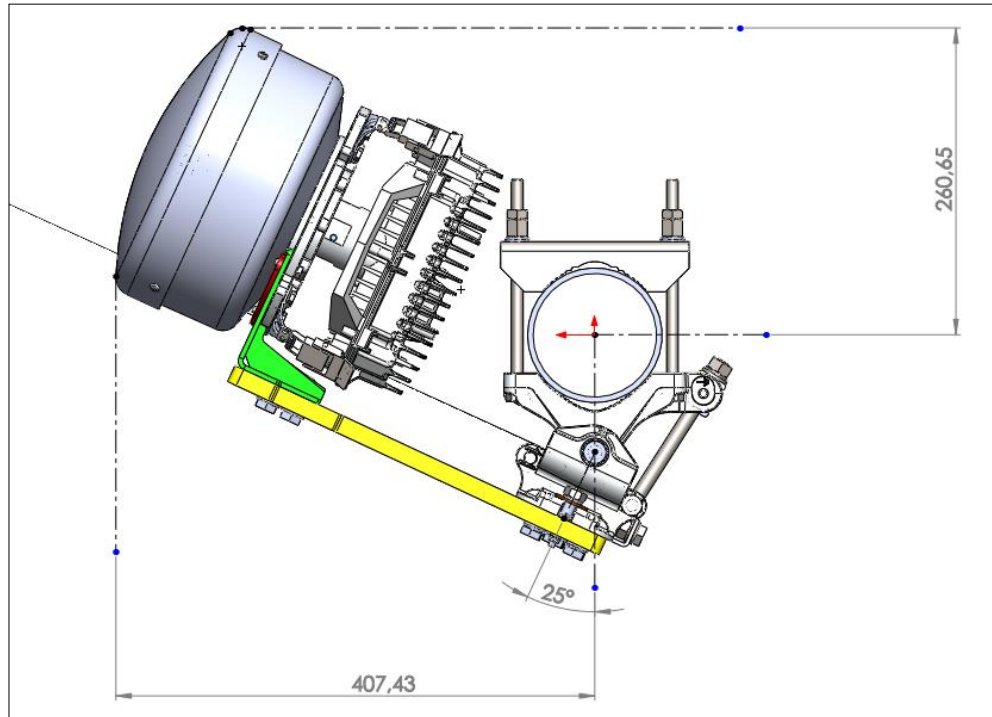

Sectoral Antenna, Continued

Elevation axis
(in mm)

HANT28180V or **HANT28180H** with **MTK-DMA-BX** mounting kit

Continued on next page

Sectoral Antenna, Continued

Azimuth axis
(in mm)

HANT28180V or **HANT28180H** with **MTK-DMA-BX** mounting kit

Continued on next page

Sectoral Antenna, Continued

Elevation axis
(in mm)

HANT28180V-MB or HANT28180H-MB

Continued on next page

Sectoral Antenna, Continued

Azimuth axis
(in mm)

HANT28180V-MB or HANT28180H-MB

Omnidirectional Antenna

Elevation axis
(in mm)

HANT2628360V with **OSDR-360-ANT-MNT-KIT** mounting kit

Continued on next page

Omnidirectional Antenna, Continued

Elevation axis
(in mm)

HANT2628360V with **MTK-DMA-BX** mounting kit

Continued on next page

Omnidirectional Antenna, Continued

Azimuth axis
(in mm)

HANT2628360V with **MTK-DMA-BX** mounting kit

HEADQUARTERS

19.7 km. Markopoulou Ave.
19002 Peania, Athens
Greece
t: +30 2106671000
f: +30 2106671001
sales@intracom-telecom.com