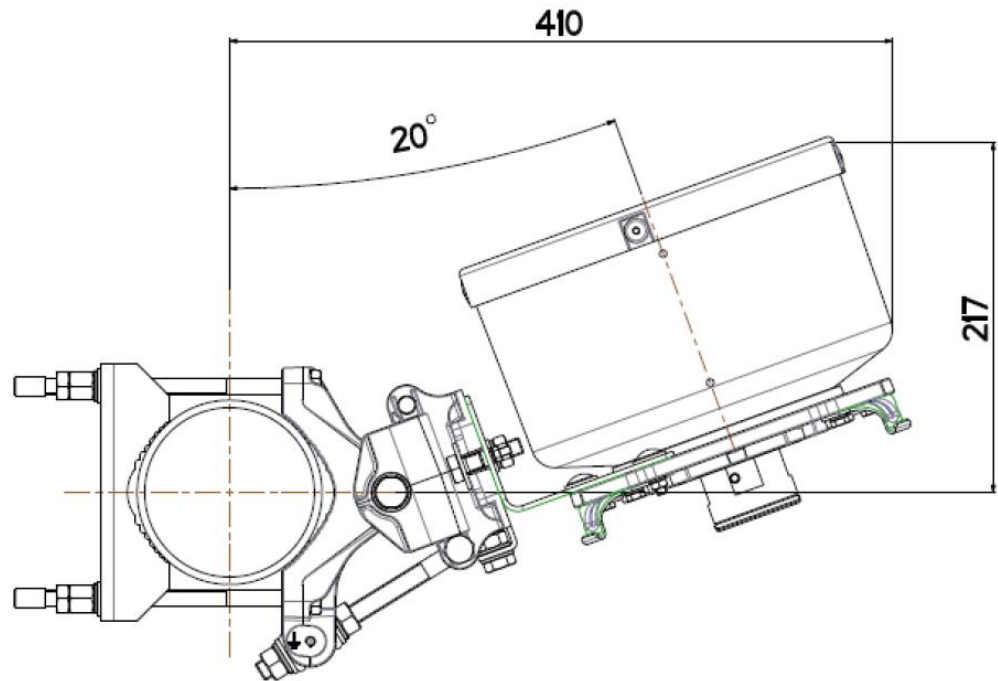

Sectoral Antenna, Continued

Elevation axis
(in mm)

HANT2690V-MB or HANT2690H-MB

Continued on next page

Sectoral Antenna, Continued

Azimuth axis
(in mm)

HANT2690V-MB or **HANT2690H-MB**

Continued on next page

Sectoral Antenna, Continued

Elevation axis
(in mm)

HANT28180V or **HANT28180H** with **MTK-DMA-BX** mounting kit

Continued on next page

Sectoral Antenna, Continued

Azimuth axis
(in mm)

HANT28180V or **HANT28180H** with **MTK-DMA-BX** mounting kit

Continued on next page

Sectoral Antenna, Continued

Elevation axis
(in mm)

HANT28180V-MB or HANT28180H-MB

Continued on next page

Sectoral Antenna, Continued

Azimuth axis
(in mm)

HANT28180V-MB or HANT28180H-MB

Omnidirectional Antenna

Elevation axis
(in mm)

HANT2628360V with **OSDR-360-ANT-MNT-KIT** mounting kit

Continued on next page

Omnidirectional Antenna, Continued

Elevation axis
(in mm)

HANT2628360V with **MTK-DMA-BX** mounting kit