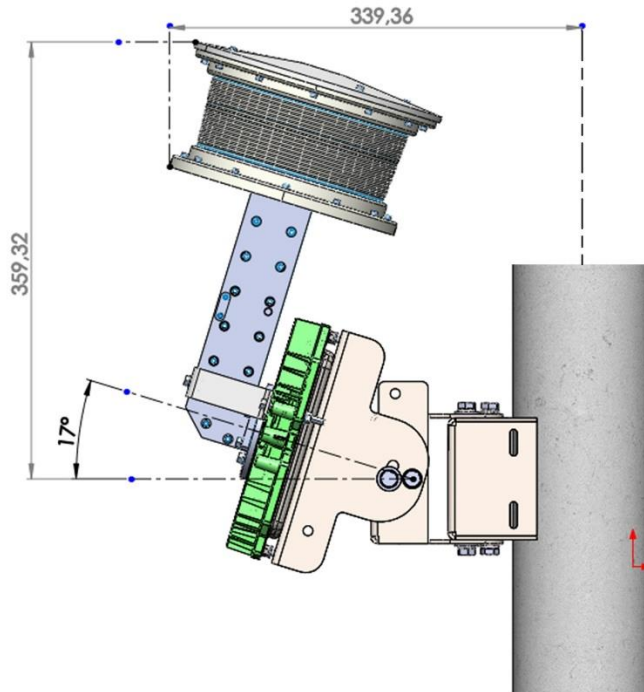

Continued on next page

Sectoral Antenna, Continued

Elevation axis
(in mm)

HANT28180V-MB or HANT28180H-MB

Continued on next page

Sectoral Antenna, Continued

Azimuth axis
(in mm)

HANT28180V-MB or HANT28180H-MB

Omnidirectional Antenna

Elevation axis
(in mm)

HANT2628360V with **OSDR-360-ANT-MNT-KIT** mounting kit

Continued on next page

Omnidirectional Antenna, Continued

Elevation axis
(in mm)

HANT2628360V with **MTK-DMA-BX** mounting kit

Continued on next page

Omnidirectional Antenna, Continued

Azimuth axis
(in mm)

HANT2628360V with **MTK-DMA-BX** mounting kit

HEADQUARTERS

19.7 km. Markopoulou Ave.
19002 Peania, Athens
Greece
t: +30 2106671000
f: +30 2106671001
sales@intracom-telecom.com