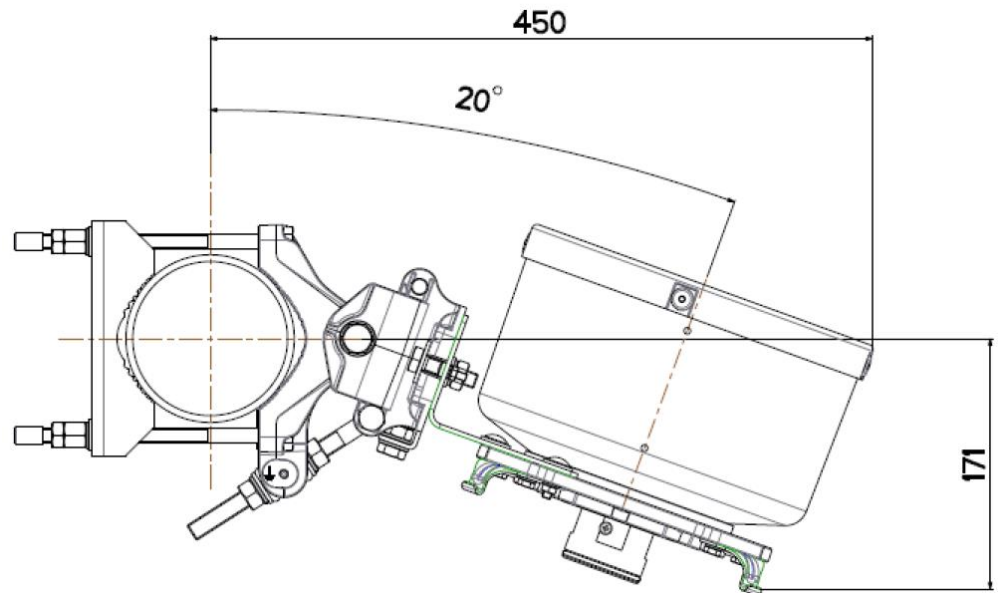

Sectoral Antenna, Continued

Elevation axis
(in mm)

HANT2690V-MB or HANT2690H-MB

Continued on next page

Sectoral Antenna, Continued

Azimuth axis
(in mm)

HANT2690V-MB or **HANT2690H-MB**

Continued on next page

Sectoral Antenna, Continued

Elevation axis
(in mm)

HANT28180V or **HANT28180H** with **MTK-DMA-BX** mounting kit

Continued on next page

Sectoral Antenna, Continued

Azimuth axis
(in mm)

HANT28180V or **HANT28180H** with **MTK-DMA-BX** mounting kit

Continued on next page

Sectoral Antenna, Continued

Elevation axis
(in mm)

HANT28180V-MB or HANT28180H-MB

Continued on next page

Sectoral Antenna, Continued

Azimuth axis
(in mm)

HANT28180V-MB or HANT28180H-MB

Omnidirectional Antenna

Elevation axis
(in mm)

HANT2628360V with **OSDR-360-ANT-MNT-KIT** mounting kit

Continued on next page

Omnidirectional Antenna, Continued

Elevation axis
(in mm)

HANT2628360V with **MTK-DMA-BX** mounting kit