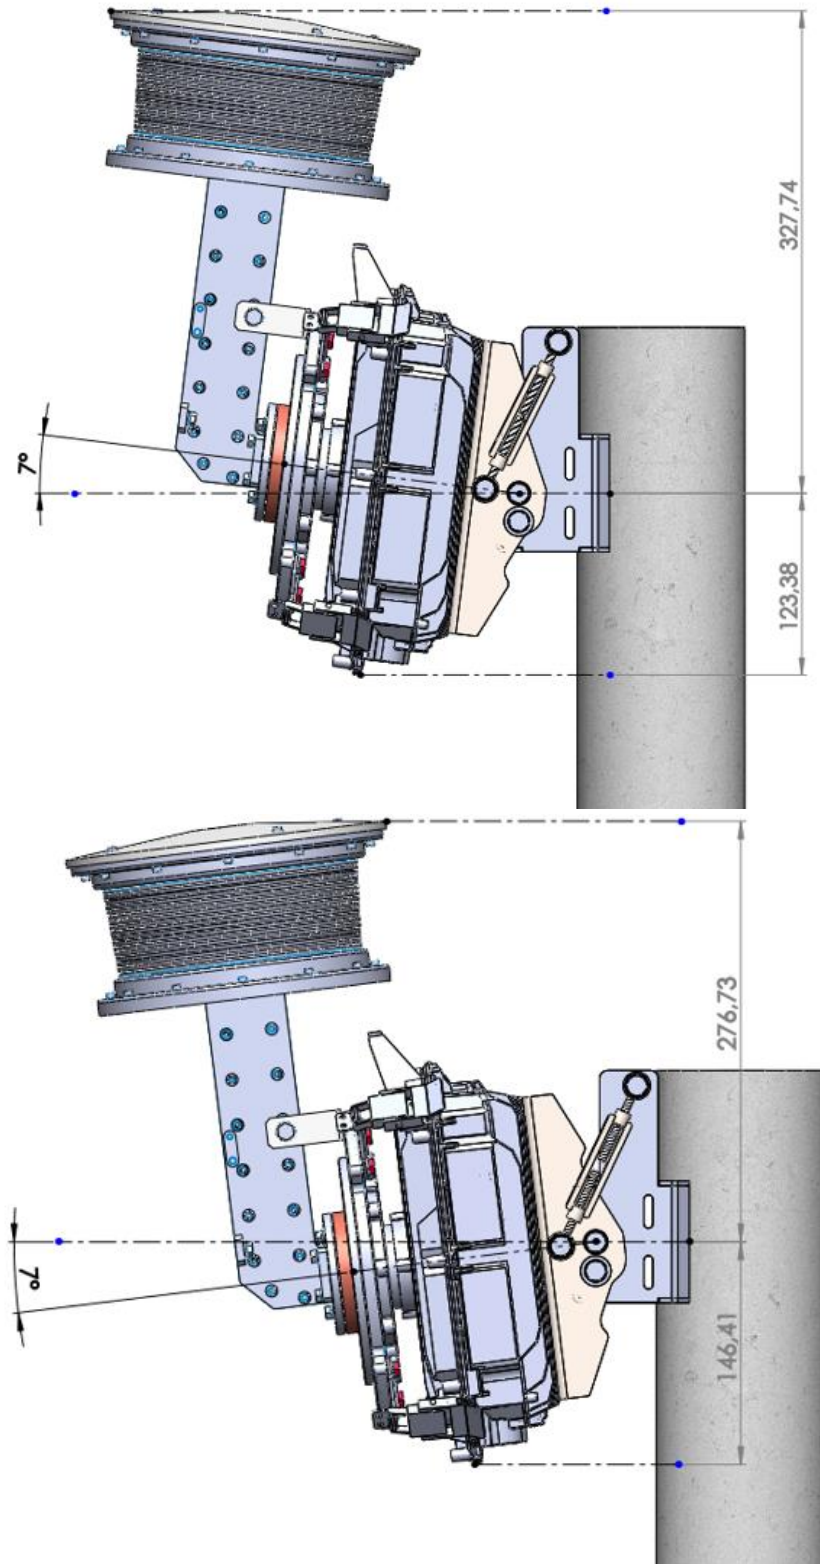

Sectoral Antenna, Continued

Elevation axis
(in mm)

HANT2690V-MB or HANT2690H-MB

Continued on next page

Sectoral Antenna, Continued

Azimuth axis
(in mm)

HANT2690V-MB or **HANT2690H-MB**

Continued on next page

Sectoral Antenna, Continued

Elevation axis
(in mm)

HANT28180V or **HANT28180H** with **MTK-DMA-BX** mounting kit

Continued on next page

Sectoral Antenna, Continued

Azimuth axis
(in mm)

HANT28180V or **HANT28180H** with **MTK-DMA-BX** mounting kit

Continued on next page

Sectoral Antenna, Continued

Elevation axis
(in mm)

HANT28180V-MB or HANT28180H-MB

Continued on next page

Sectoral Antenna, Continued

Azimuth axis
(in mm)

HANT28180V-MB or HANT28180H-MB

Omnidirectional Antenna

Elevation axis
(in mm)

HANT2628360V with **OSDR-360-ANT-MNT-KIT** mounting kit

Continued on next page

Omnidirectional Antenna, Continued

Elevation axis
(in mm)

HANT2628360V with **MTK-DMA-BX** mounting kit