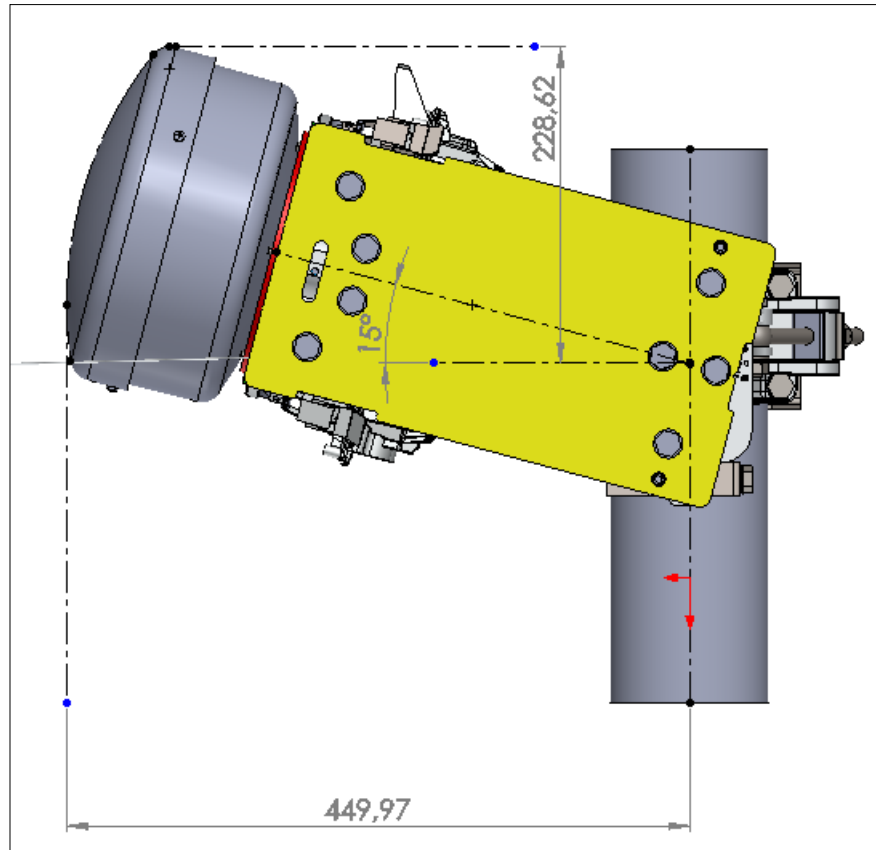

Sectoral Antenna, Continued

Elevation axis
(in mm)

HANT2690V-MB or HANT2690H-MB

Continued on next page

Sectoral Antenna, Continued

Azimuth axis
(in mm)

HANT2690V-MB or **HANT2690H-MB**

Continued on next page

Sectoral Antenna, Continued

Elevation axis
(in mm)

HANT28180V or **HANT28180H** with **MTK-DMA-BX** mounting kit

Continued on next page

Sectoral Antenna, Continued

Azimuth axis
(in mm)

HANT28180V or **HANT28180H** with **MTK-DMA-BX** mounting kit

Continued on next page

Sectoral Antenna, Continued

Elevation axis
(in mm)

HANT28180V-MB or HANT28180H-MB

Continued on next page

Sectoral Antenna, Continued

Azimuth axis
(in mm)

HANT28180V-MB or HANT28180H-MB

Omnidirectional Antenna

Elevation axis
(in mm)

HANT2628360V with **OSDR-360-ANT-MNT-KIT** mounting kit

Continued on next page

Omnidirectional Antenna, Continued

Elevation axis
(in mm)

HANT2628360V with **MTK-DMA-BX** mounting kit