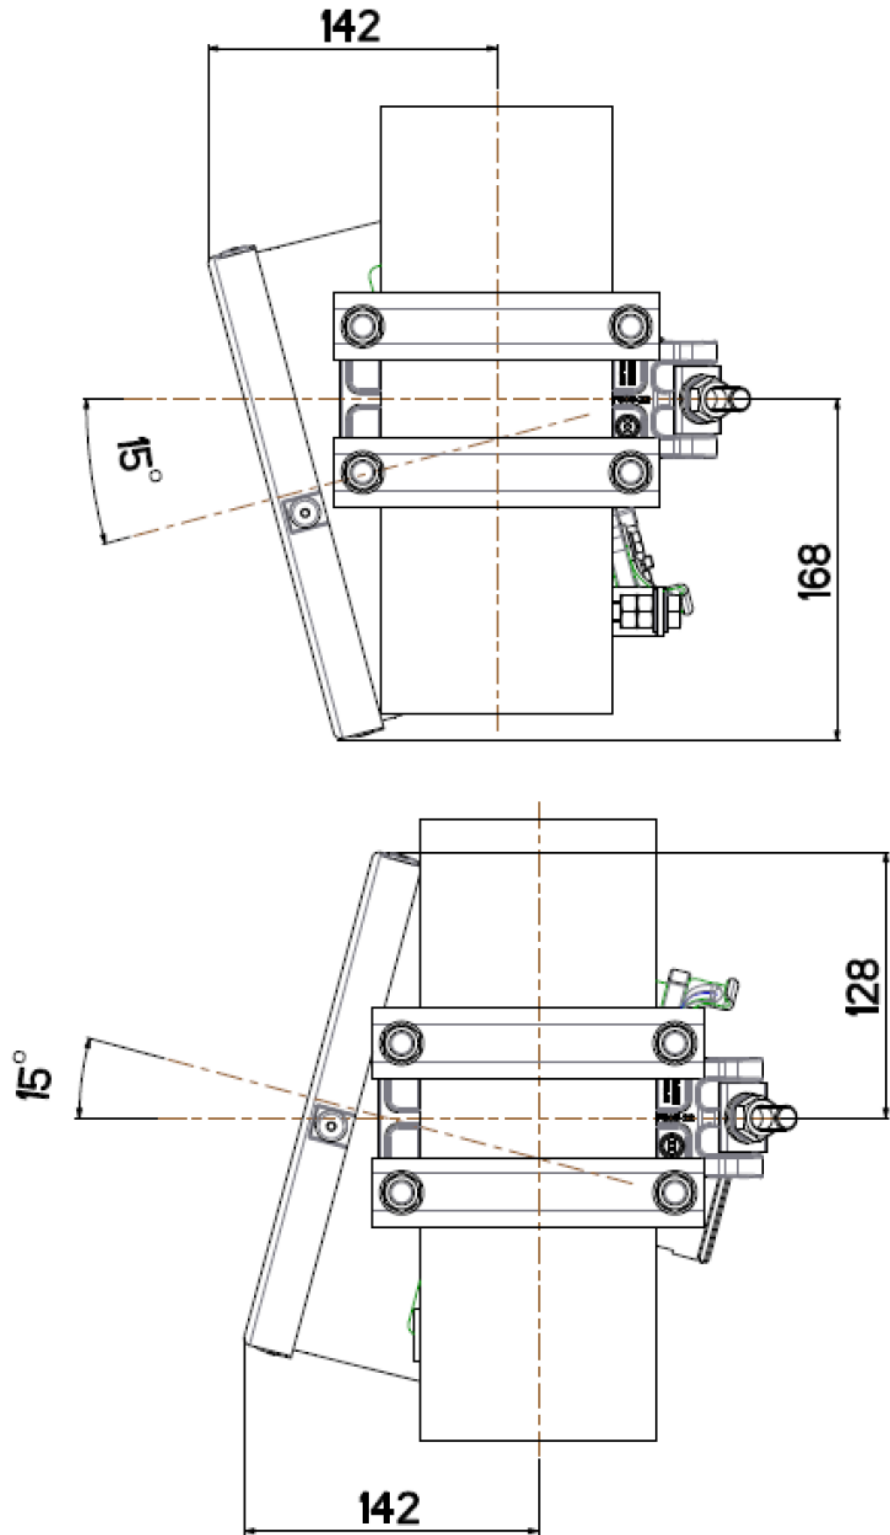

Sectoral Antenna, Continued

Elevation axis
(in mm)

HANT2690V-MB or HANT2690H-MB

Continued on next page

Sectoral Antenna, Continued

Azimuth axis
(in mm)

HANT2690V-MB or **HANT2690H-MB**

Continued on next page

Sectoral Antenna, Continued

Elevation axis
(in mm)

HANT28180V or **HANT28180H** with **MTK-DMA-BX** mounting kit

Continued on next page

Sectoral Antenna, Continued

Azimuth axis
(in mm)

HANT28180V or **HANT28180H** with **MTK-DMA-BX** mounting kit

Continued on next page

Sectoral Antenna, Continued

Elevation axis
(in mm)

HANT28180V-MB or HANT28180H-MB

Continued on next page

Sectoral Antenna, Continued

Azimuth axis
(in mm)

HANT28180V-MB or HANT28180H-MB

Omnidirectional Antenna

Elevation axis
(in mm)

HANT2628360V with **OSDR-360-ANT-MNT-KIT** mounting kit

Continued on next page

Omnidirectional Antenna, Continued

Elevation axis
(in mm)

HANT2628360V with **MTK-DMA-BX** mounting kit