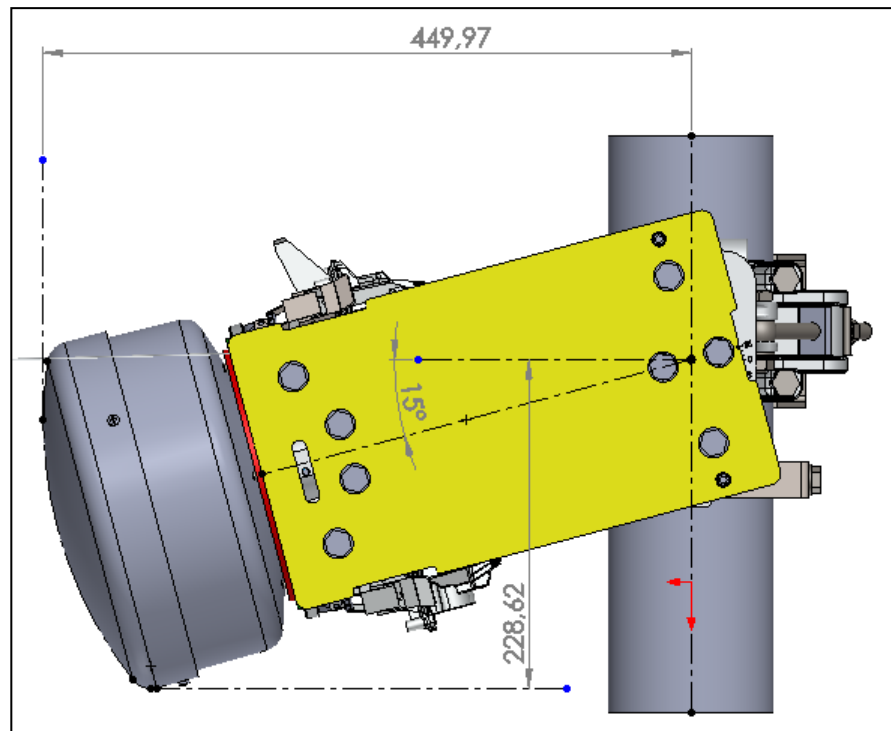

Sectoral Antenna, Continued

Elevation axis
(in mm)

HANT2690V-MB or HANT2690H-MB

Continued on next page

Sectoral Antenna, Continued

Azimuth axis
(in mm)

HANT2690V-MB or **HANT2690H-MB**

Continued on next page

Sectoral Antenna, Continued

Elevation axis
(in mm)

HANT28180V or **HANT28180H** with **MTK-DMA-BX** mounting kit

Continued on next page

Sectoral Antenna, Continued

Azimuth axis
(in mm)

HANT28180V or **HANT28180H** with **MTK-DMA-BX** mounting kit

Continued on next page

Sectoral Antenna, Continued

Elevation axis
(in mm)

HANT28180V-MB or HANT28180H-MB

Continued on next page

Sectoral Antenna, Continued

Azimuth axis
(in mm)

HANT28180V-MB or HANT28180H-MB

Omnidirectional Antenna

Elevation axis
(in mm)

HANT2628360V with **OSDR-360-ANT-MNT-KIT** mounting kit

Continued on next page

Omnidirectional Antenna, Continued

Elevation axis
(in mm)

HANT2628360V with **MTK-DMA-BX** mounting kit