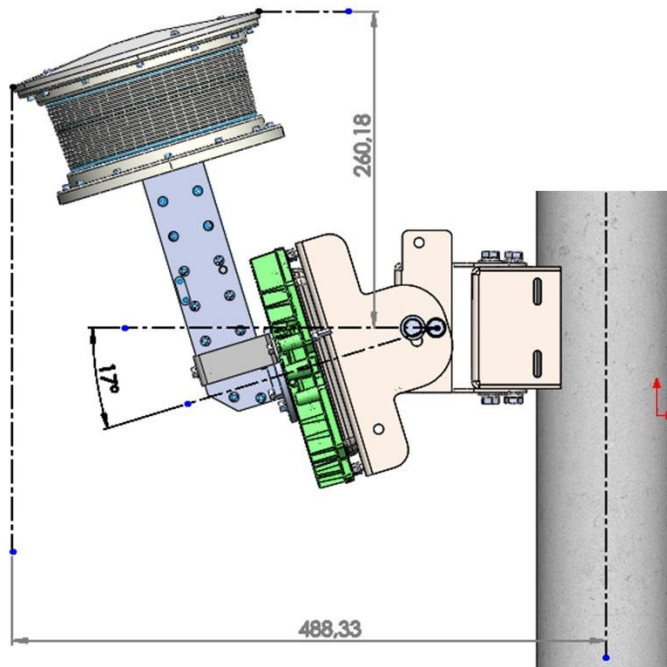

Continued on next page

Sectoral Antenna, Continued

Elevation axis
(in mm)

HANT28180V-MB or HANT28180H-MB

Continued on next page

Sectoral Antenna, Continued

Azimuth axis
(in mm)

HANT28180V-MB or HANT28180H-MB

Omnidirectional Antenna

Elevation axis
(in mm)

HANT2628360V with **OSDR-360-ANT-MNT-KIT** mounting kit

Continued on next page

Omnidirectional Antenna, Continued

Elevation axis
(in mm)

HANT2628360V with **MTK-DMA-BX** mounting kit

Continued on next page

Omnidirectional Antenna, Continued

Azimuth axis
(in mm)

HANT2628360V with **MTK-DMA-BX** mounting kit

HEADQUARTERS

19.7 km. Markopoulou Ave.
19002 Peania, Athens
Greece
t: +30 2106671000
f: +30 2106671001
sales@intracom-telecom.com