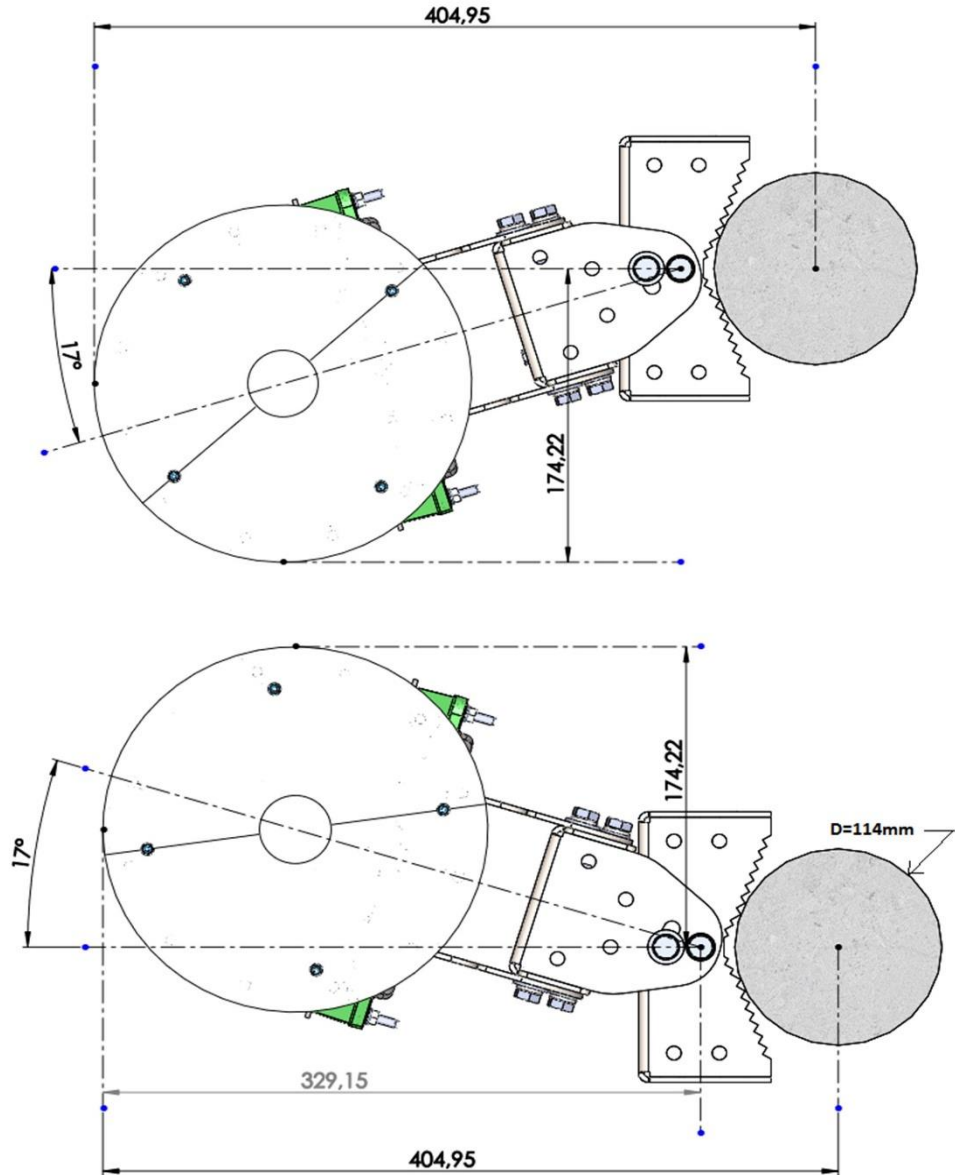

Sectoral Antenna, Continued

Elevation axis
(in mm)

HANT28180V or **HANT28180H** with **MTK-DMA-BX** mounting kit

Continued on next page

Sectoral Antenna, Continued

Azimuth axis
(in mm)

HANT28180V or **HANT28180H** with **MTK-DMA-BX** mounting kit

Continued on next page

Sectoral Antenna, Continued

Elevation axis
(in mm)

HANT28180V-MB or HANT28180H-MB

Continued on next page

Sectoral Antenna, Continued

Azimuth axis
(in mm)

HANT28180V-MB or HANT28180H-MB

Omnidirectional Antenna

Elevation axis
(in mm)

HANT2628360V with **OSDR-360-ANT-MNT-KIT** mounting kit

Continued on next page

Omnidirectional Antenna, Continued

Elevation axis
(in mm)

HANT2628360V with **MTK-DMA-BX** mounting kit

Continued on next page

Omnidirectional Antenna, Continued

Azimuth axis
(in mm)

HANT2628360V with **MTK-DMA-BX** mounting kit

HEADQUARTERS

19.7 km. Markopoulou Ave.
19002 Peania, Athens
Greece
t: +30 2106671000
f: +30 2106671001
sales@intracom-telecom.com