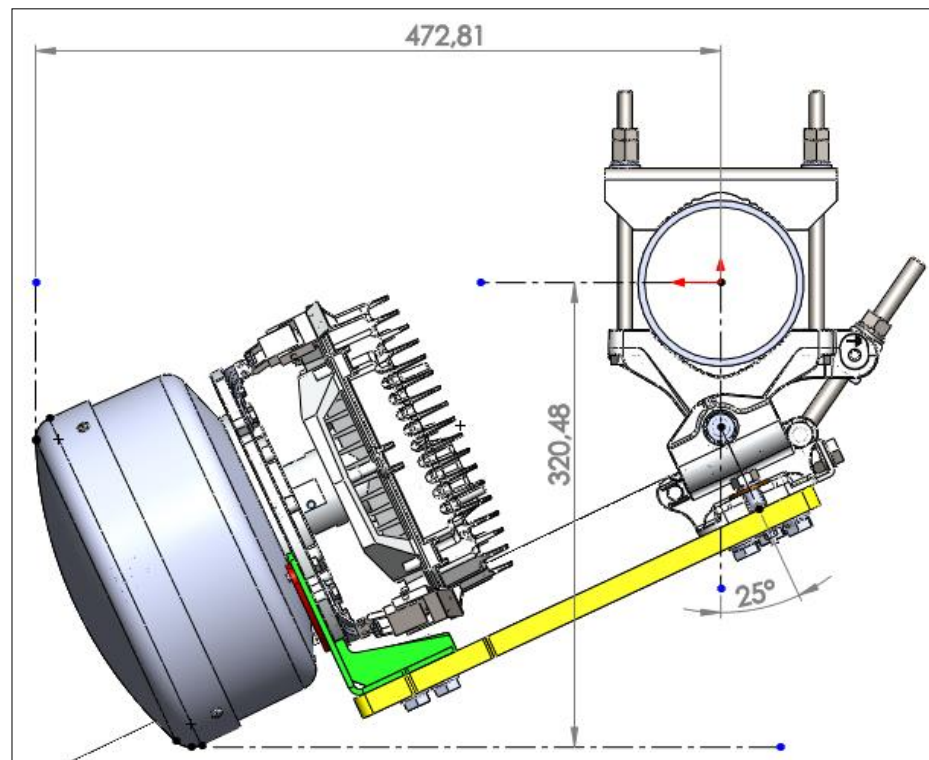

Sectoral Antenna, Continued

Elevation axis
(in mm)

HANT28180V or **HANT28180H** with **MTK-DMA-BX** mounting kit

Continued on next page

Sectoral Antenna, Continued

Azimuth axis
(in mm)

HANT28180V or **HANT28180H** with **MTK-DMA-BX** mounting kit

Continued on next page

Sectoral Antenna, Continued

Elevation axis
(in mm)

HANT28180V-MB or HANT28180H-MB

Continued on next page

Sectoral Antenna, Continued

Azimuth axis
(in mm)

HANT28180V-MB or HANT28180H-MB

Omnidirectional Antenna

Elevation axis
(in mm)

HANT2628360V with **OSDR-360-ANT-MNT-KIT** mounting kit

Continued on next page

Omnidirectional Antenna, Continued

Elevation axis
(in mm)

HANT2628360V with **MTK-DMA-BX** mounting kit

Continued on next page

Omnidirectional Antenna, Continued

Azimuth axis
(in mm)

HANT2628360V with **MTK-DMA-BX** mounting kit

HEADQUARTERS

19.7 km. Markopoulou Ave.
19002 Peania, Athens
Greece
t: +30 2106671000
f: +30 2106671001
sales@intracom-telecom.com