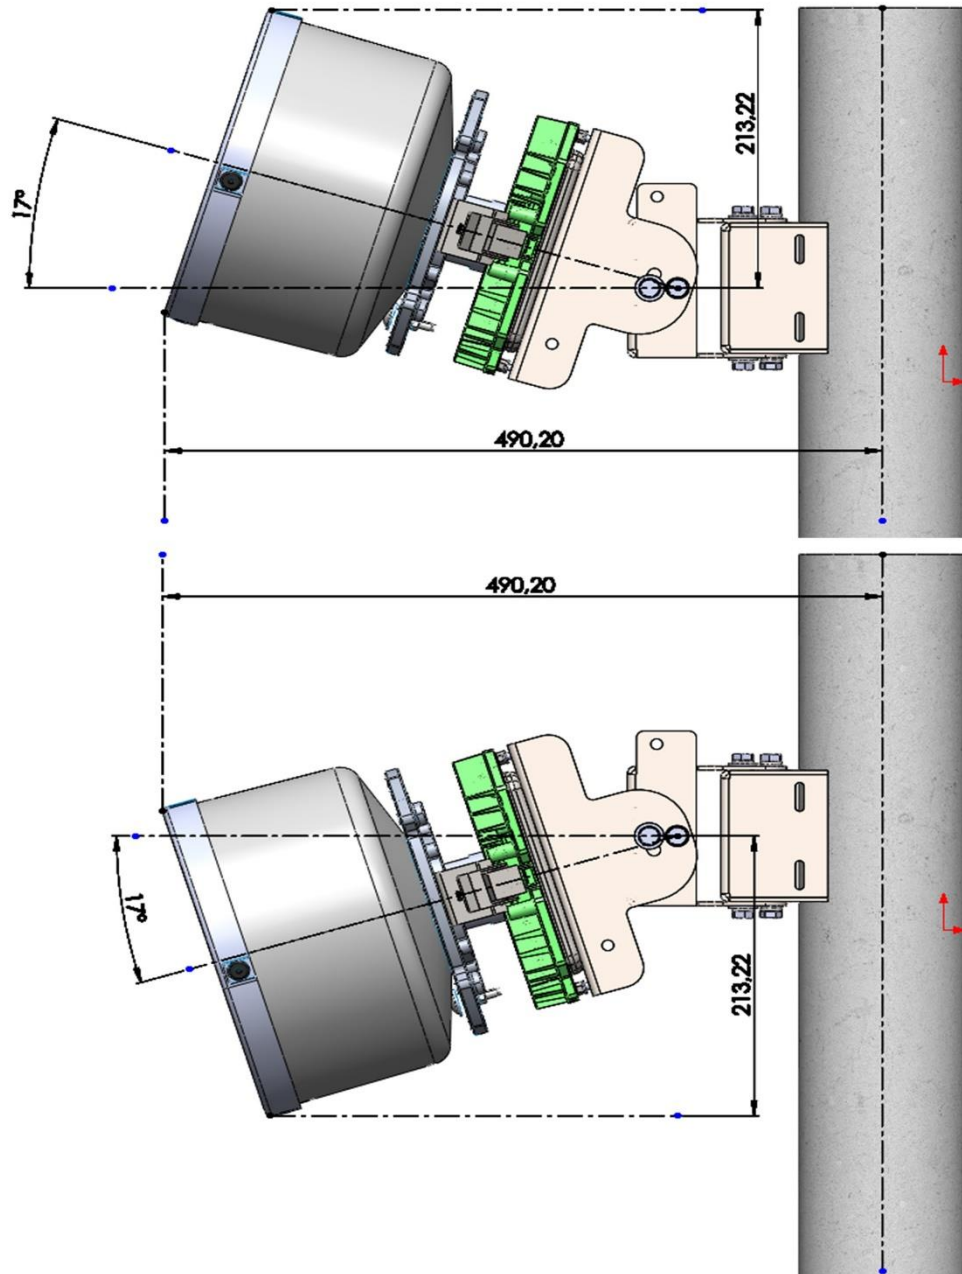

Sectoral Antenna, Continued

Elevation axis
(in mm)

HANT2690V-MB or HANT2690H-MB

Continued on next page

Sectoral Antenna, Continued

Azimuth axis
(in mm)

HANT2690V-MB or **HANT2690H-MB**

Continued on next page

Sectoral Antenna, Continued

Elevation axis
(in mm)

HANT28180V or **HANT28180H** with **MTK-DMA-BX** mounting kit

Continued on next page

Sectoral Antenna, Continued

Azimuth axis
(in mm)

HANT28180V or **HANT28180H** with **MTK-DMA-BX** mounting kit

Continued on next page

Sectoral Antenna, Continued

Elevation axis
(in mm)

HANT28180V-MB or HANT28180H-MB

Continued on next page

Sectoral Antenna, Continued

Azimuth axis
(in mm)

HANT28180V-MB or HANT28180H-MB

Omnidirectional Antenna

Elevation axis
(in mm)

HANT2628360V with **OSDR-360-ANT-MNT-KIT** mounting kit

Continued on next page

Omnidirectional Antenna, Continued

Elevation axis
(in mm)

HANT2628360V with **MTK-DMA-BX** mounting kit