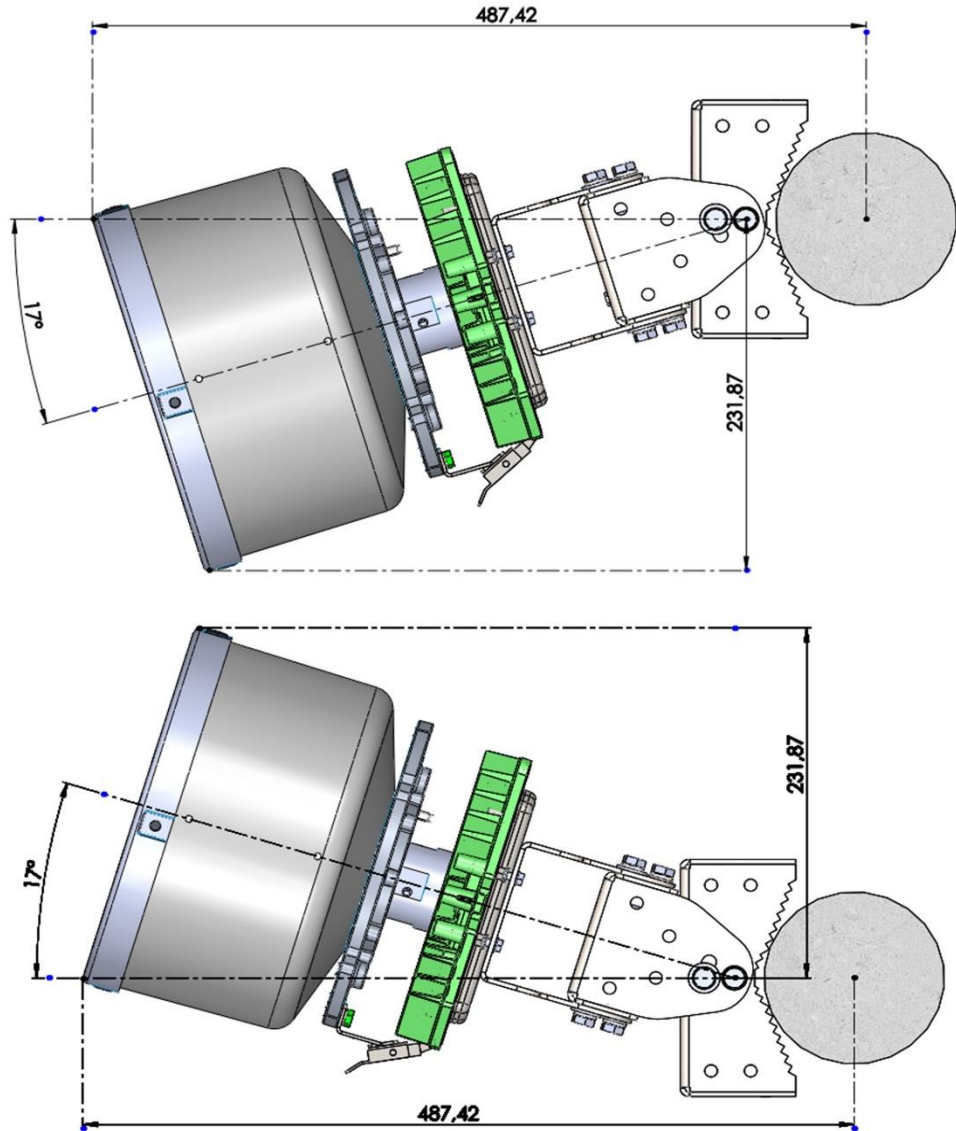

Sectoral Antenna, Continued

Elevation axis
(in mm)

HANT2690V-MB or HANT2690H-MB

Continued on next page

Sectoral Antenna, Continued

Azimuth axis
(in mm)

HANT2690V-MB or **HANT2690H-MB**

Continued on next page

Sectoral Antenna, Continued

Elevation axis
(in mm)

HANT28180V or **HANT28180H** with **MTK-DMA-BX** mounting kit

Continued on next page

Sectoral Antenna, Continued

Azimuth axis
(in mm)

HANT28180V or **HANT28180H** with **MTK-DMA-BX** mounting kit

Continued on next page

Sectoral Antenna, Continued

Elevation axis
(in mm)

HANT28180V-MB or HANT28180H-MB

Continued on next page

Sectoral Antenna, Continued

Azimuth axis
(in mm)

HANT28180V-MB or HANT28180H-MB

Omnidirectional Antenna

Elevation axis
(in mm)

HANT2628360V with **OSDR-360-ANT-MNT-KIT** mounting kit

Continued on next page

Omnidirectional Antenna, Continued

Elevation axis
(in mm)

HANT2628360V with **MTK-DMA-BX** mounting kit