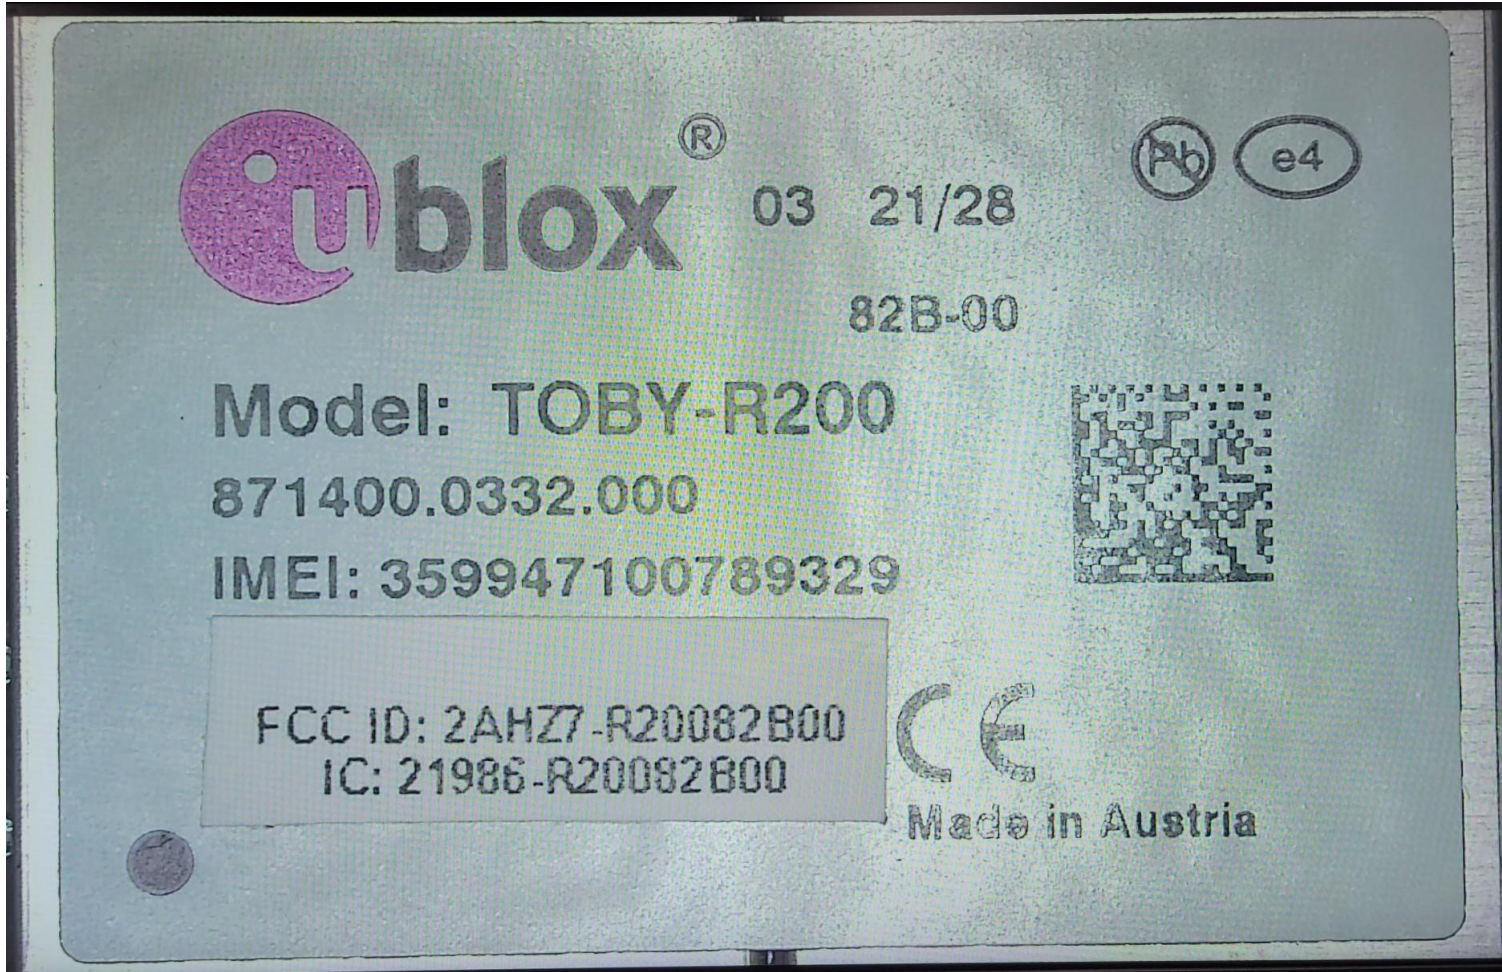

# EXTERNAL PHOTOS

FCC ID: 2AHZ7-R20082B00

IC: 21986-R20082B00

WHEN YOU NEED TO BE SURE

[WWW.SGS.COM](http://WWW.SGS.COM)

WHEN YOU NEED TO BE SURE