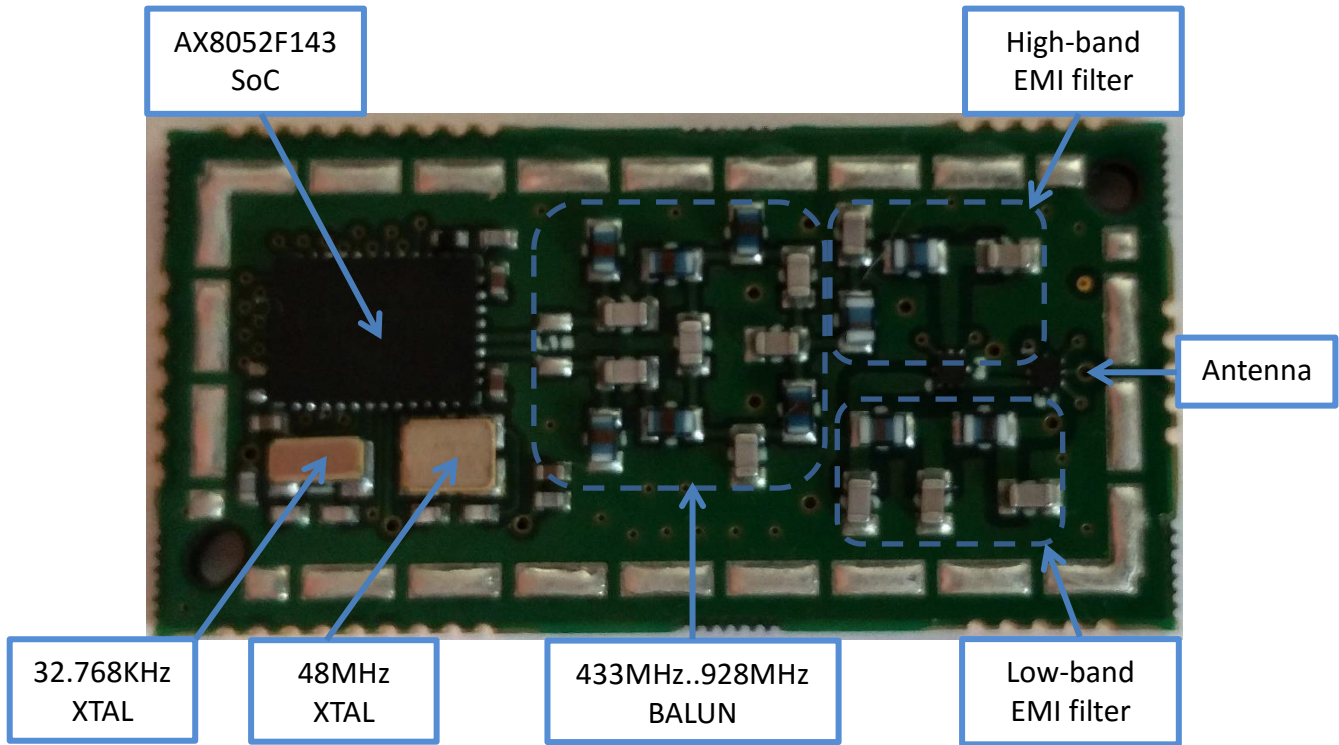

2 DIAGRAMS

2.1 TOP LAYOUT

2.2 BOTTOM LAYOUT

TRAXENS
real data for logistics excellence

1.0-F

WING4TRAX

TRAX-Net ID: 00001000

FCC ID: 2AHZ6WING4TRAX