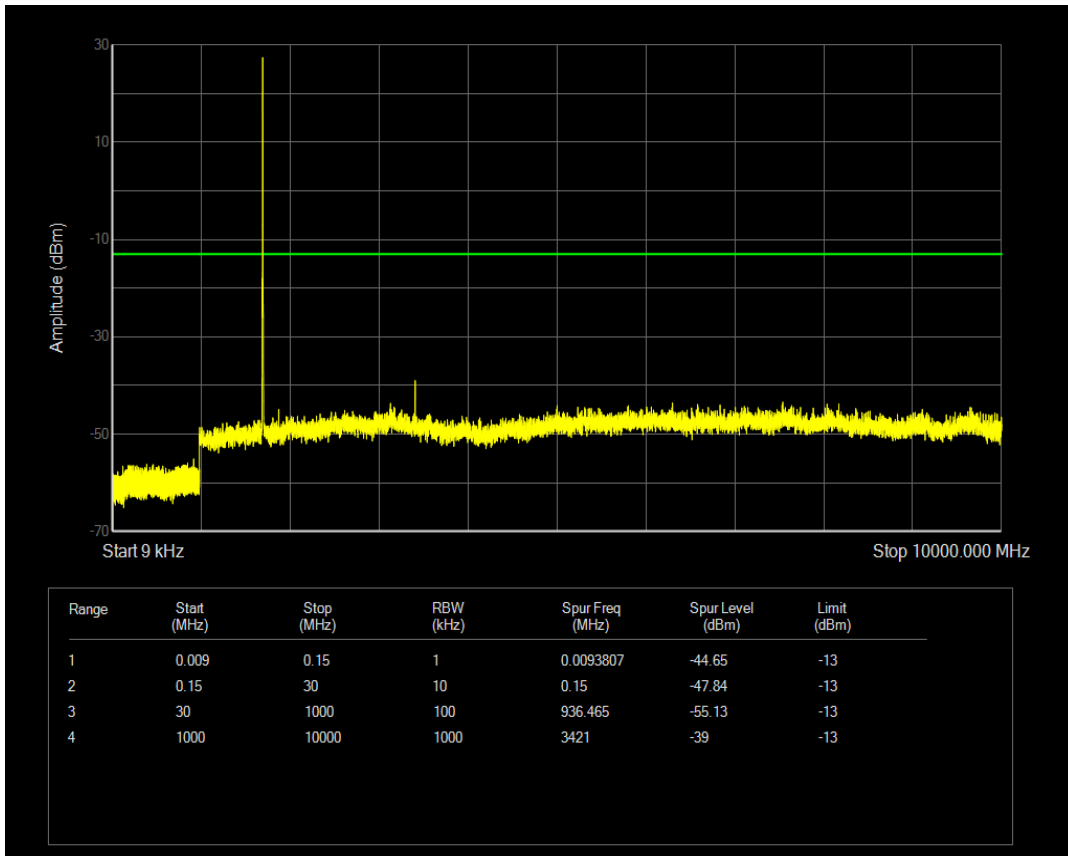

Band66 QAM16 BW=1.4MHz Channel=132665 RB Size=6 Position=#0