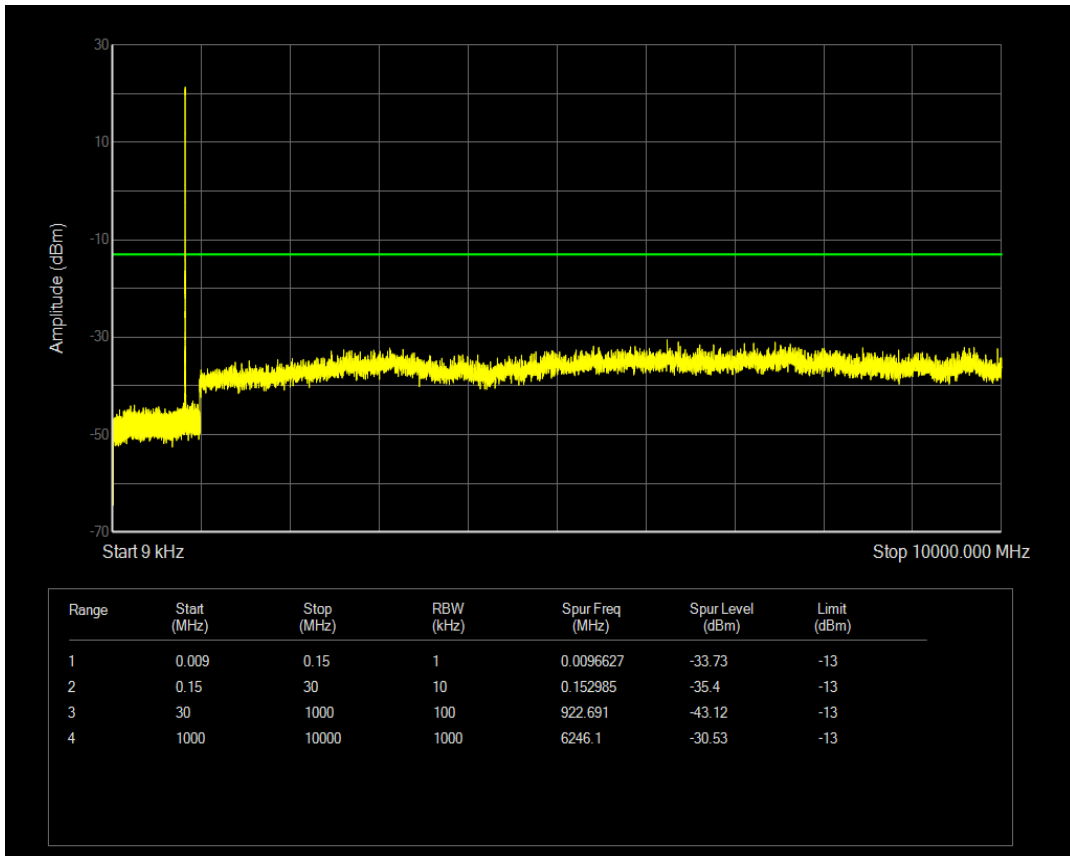

Band5 QPSK BW=1.4MHz Channel=20525 RB Size=1 Position=#0

Band5 QAM16 BW=1.4MHz Channel=20407 RB Size=6 Position=#0

Band5 QAM16 BW=1.4MHz Channel=20525 RB Size=1 Position=#0

Band5 QPSK BW=1.4MHz Channel=20525 RB Size=6 Position=#0

Band5 QAM16 BW=1.4MHz Channel=20525 RB Size=6 Position=#0

Band5 QPSK BW=1.4MHz Channel=20643 RB Size=6 Position=#0

Band5 QPSK BW=1.4MHz Channel=20643 RB Size=1 Position=#0

Band5 QAM16 BW=1.4MHz Channel=20643 RB Size=1 Position=#0