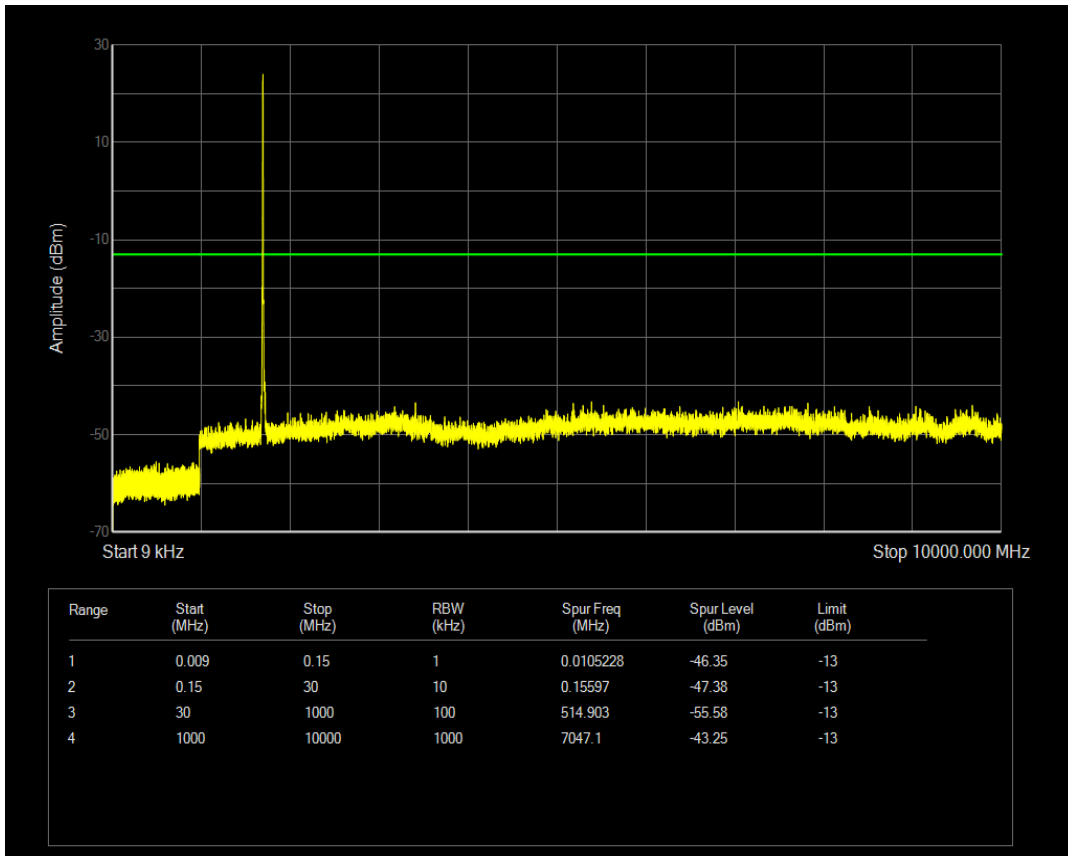

Band66 QAM16 BW=3MHz Channel=132657 RB Size=15 Position=#0

Band66 QPSK BW=5MHz Channel=131997 RB Size=1 Position=#0

Band66 QAM16 BW=5MHz Channel=131997 RB Size=1 Position=#0

Band66 QPSK BW=5MHz Channel=131997 RB Size=25 Position=#0

Band66 QAM16 BW=5MHz Channel=131997 RB Size=25 Position=#0

Band66 QPSK BW=5MHz Channel=132322 RB Size=1 Position=#0

Band66 QPSK BW=5MHz Channel=132322 RB Size=25 Position=#0

Band66 QAM16 BW=5MHz Channel=132322 RB Size=1 Position=#0