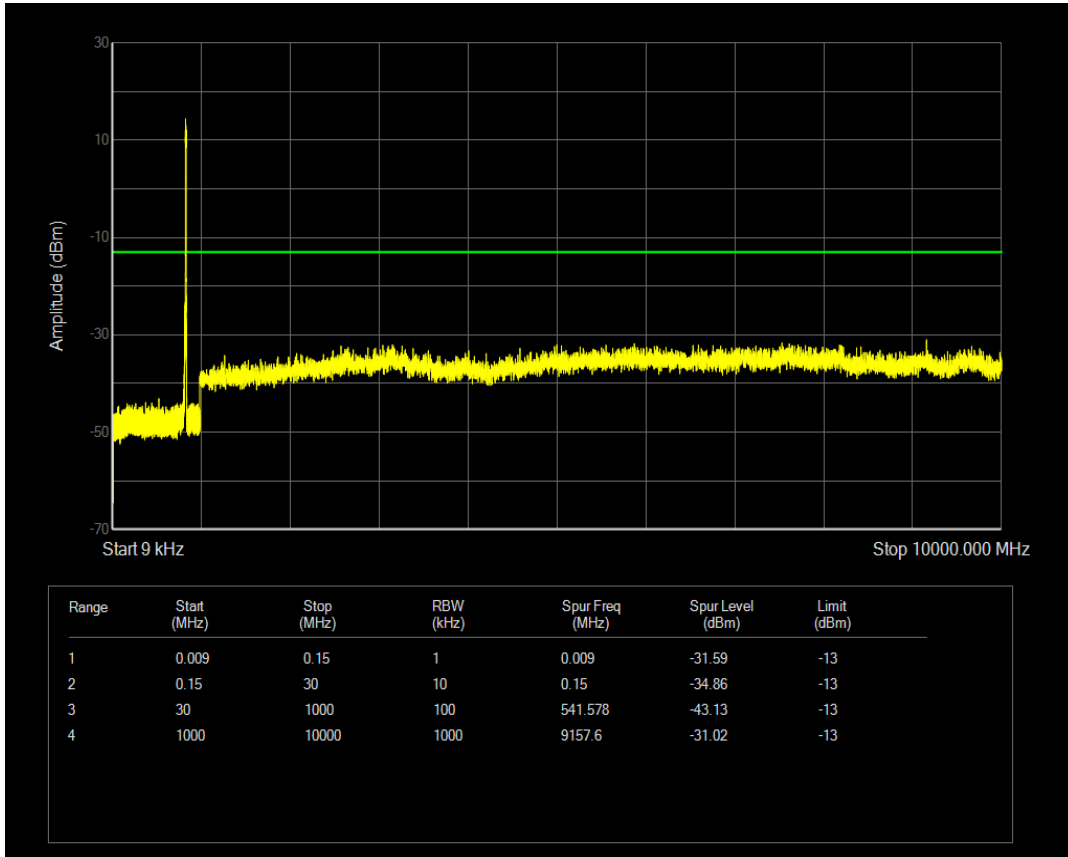

Band5 QPSK BW=10MHz Channel=20600 RB Size=1 Position=#0

Band5 QAM16 BW=10MHz Channel=20525 RB Size=50 Position=#0

Band5 QPSK BW=10MHz Channel=20600 RB Size=50 Position=#0

Band5 QAM16 BW=10MHz Channel=20600 RB Size=1 Position=#0

Band5 QAM16 BW=10MHz Channel=20600 RB Size=50 Position=#0

Band66 QPSK BW=1.4MHz Channel=131979 RB Size=6 Position=#0

Band66 QPSK BW=1.4MHz Channel=131979 RB Size=1 Position=#0

Band66 QAM16 BW=1.4MHz Channel=131979 RB Size=1 Position=#0