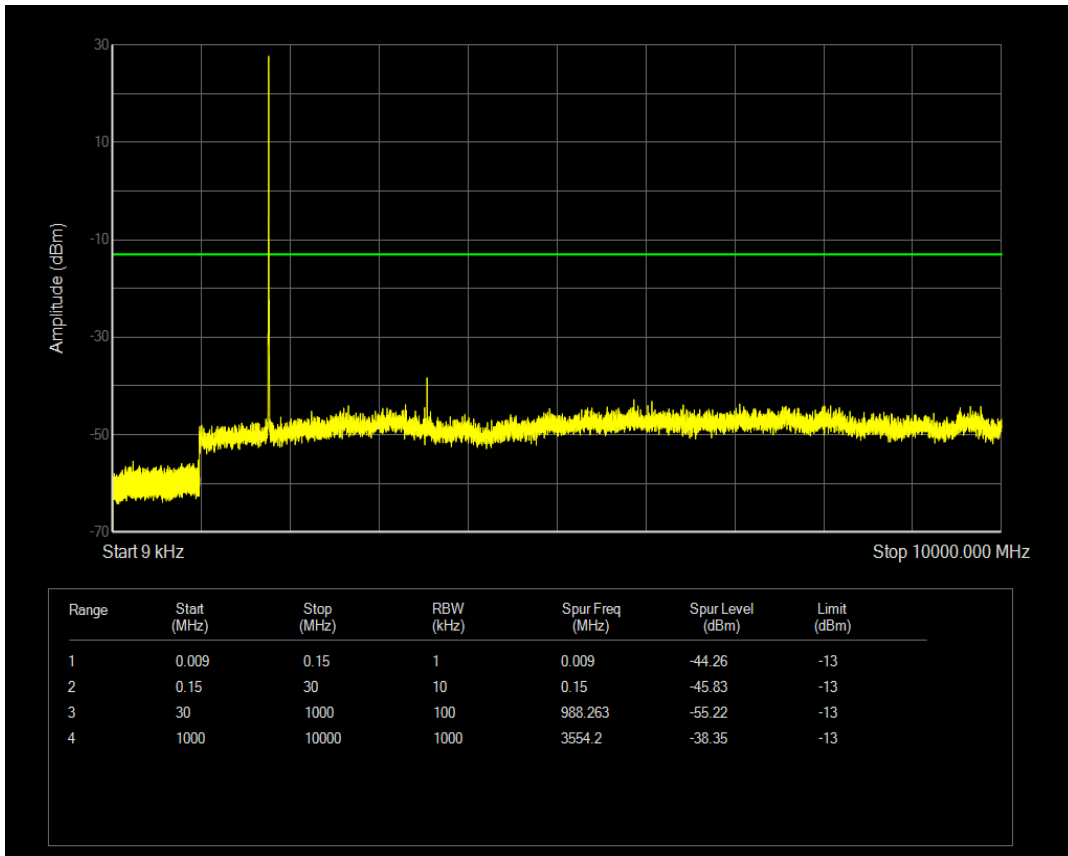

Band66 QAM16 BW=3MHz Channel=132322 RB Size=15 Position=#0

Band66 QPSK BW=3MHz Channel=132657 RB Size=1 Position=#0

Band66 QPSK BW=3MHz Channel=132657 RB Size=15 Position=#0

Band66 QAM16 BW=3MHz Channel=132657 RB Size=1 Position=#0

Band66 QAM16 BW=3MHz Channel=132657 RB Size=15 Position=#0

Band66 QPSK BW=5MHz Channel=131997 RB Size=1 Position=#0

Band66 QAM16 BW=5MHz Channel=131997 RB Size=1 Position=#0

Band66 QPSK BW=5MHz Channel=131997 RB Size=25 Position=#0