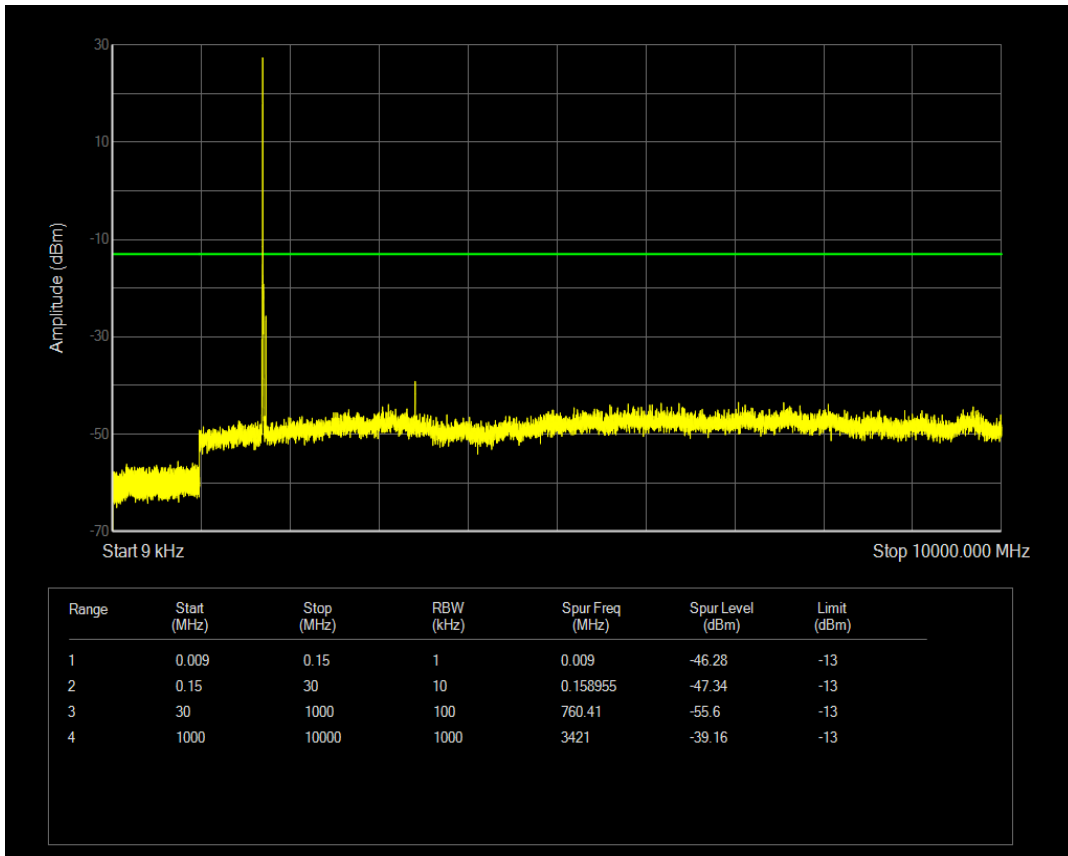

Band66 QAM16 BW=3MHz Channel=132322 RB Size=15 Position=#0

Band66 QPSK BW=3MHz Channel=132657 RB Size=1 Position=#0

Band66 QPSK BW=3MHz Channel=132657 RB Size=15 Position=#0

Band66 QAM16 BW=3MHz Channel=132657 RB Size=1 Position=#0

Band66 QAM16 BW=3MHz Channel=132657 RB Size=15 Position=#0

Band66 QPSK BW=5MHz Channel=131997 RB Size=1 Position=#0

Band66 QAM16 BW=5MHz Channel=131997 RB Size=1 Position=#0

Band66 QPSK BW=5MHz Channel=131997 RB Size=25 Position=#0