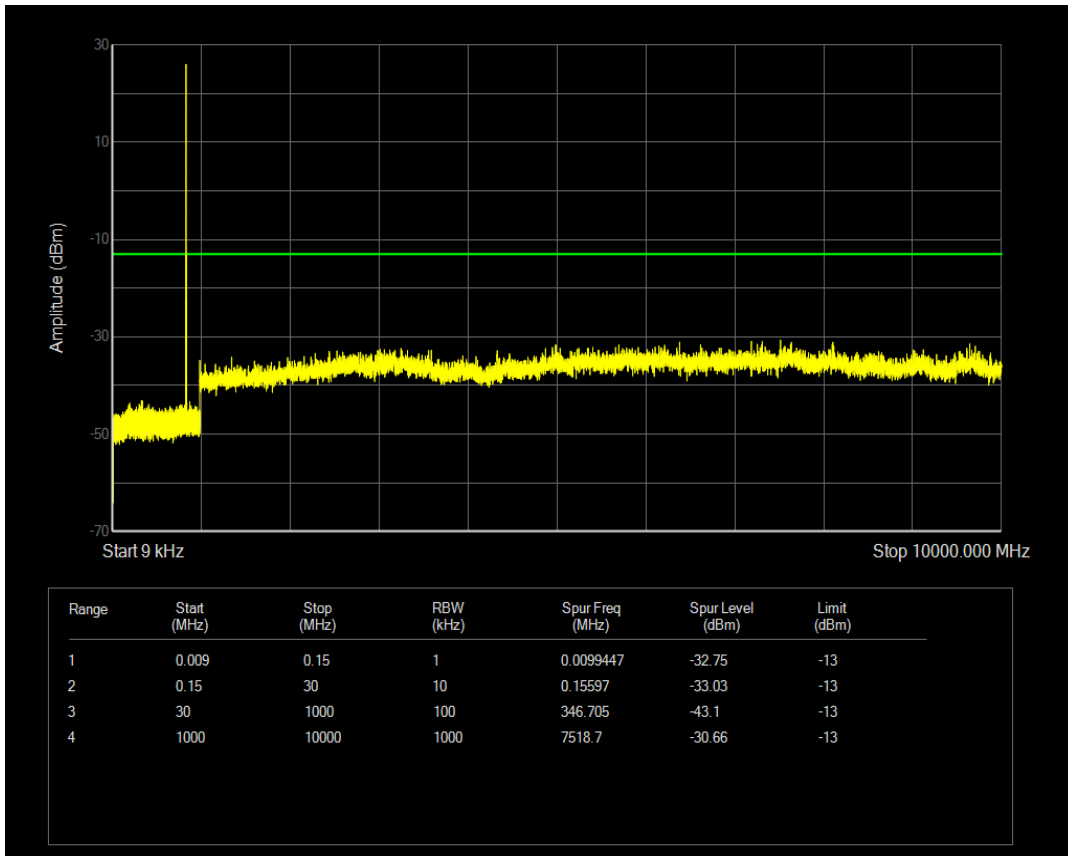

Band5 QPSK BW=3MHz Channel=20635 RB Size=1 Position=#0