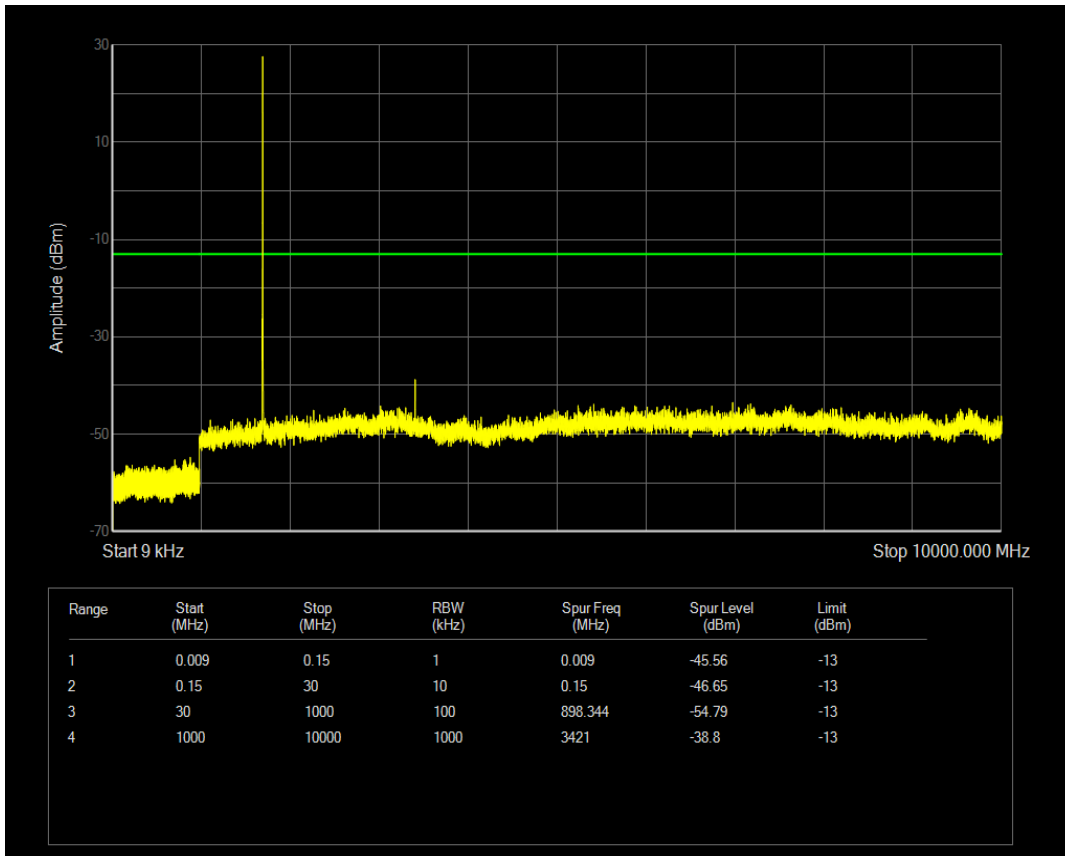

Band5 QPSK BW=10MHz Channel=20600 RB Size=1 Position=#0

Band5 QAM16 BW=10MHz Channel=20525 RB Size=50 Position=#0

Band5 QPSK BW=10MHz Channel=20600 RB Size=50 Position=#0

Band5 QAM16 BW=10MHz Channel=20600 RB Size=1 Position=#0

Band5 QAM16 BW=10MHz Channel=20600 RB Size=50 Position=#0

Band66 QPSK BW=1.4MHz Channel=131979 RB Size=6 Position=#0

Band66 QPSK BW=1.4MHz Channel=131979 RB Size=1 Position=#0

Band66 QAM16 BW=1.4MHz Channel=131979 RB Size=1 Position=#0