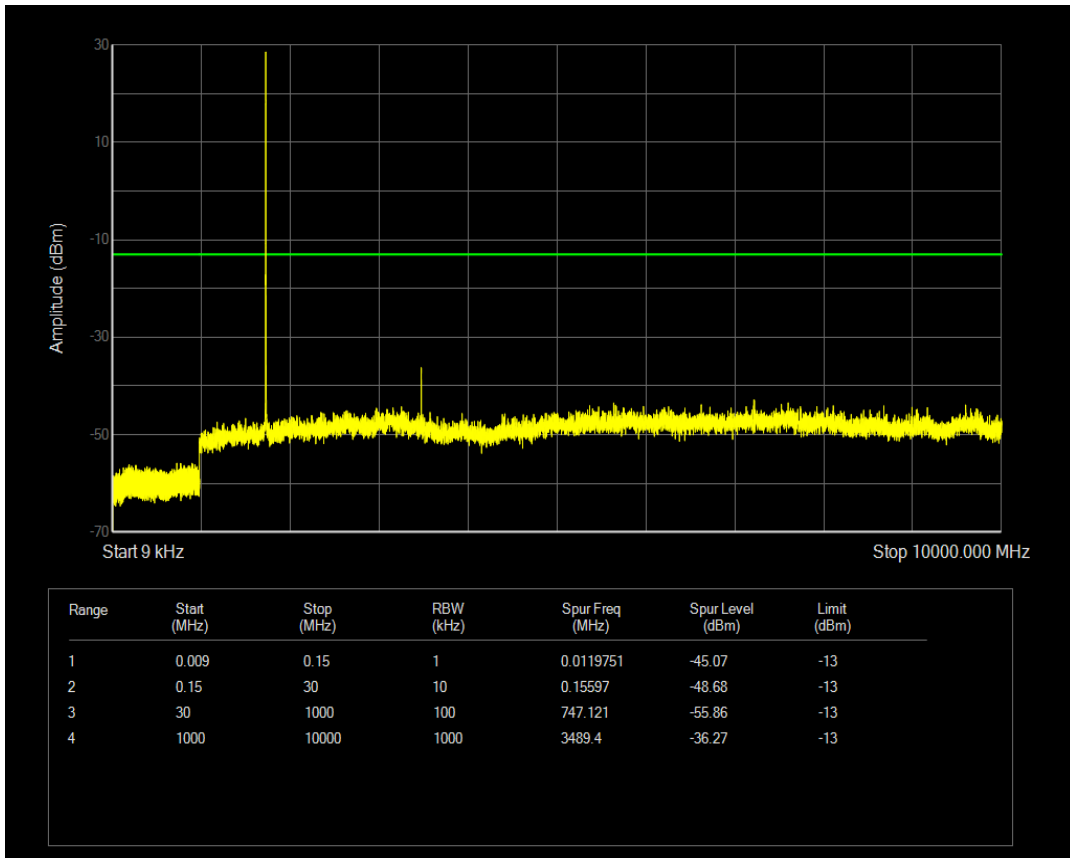

Band66 QPSK BW=1.4MHz Channel=132322 RB Size=1 Position=#0