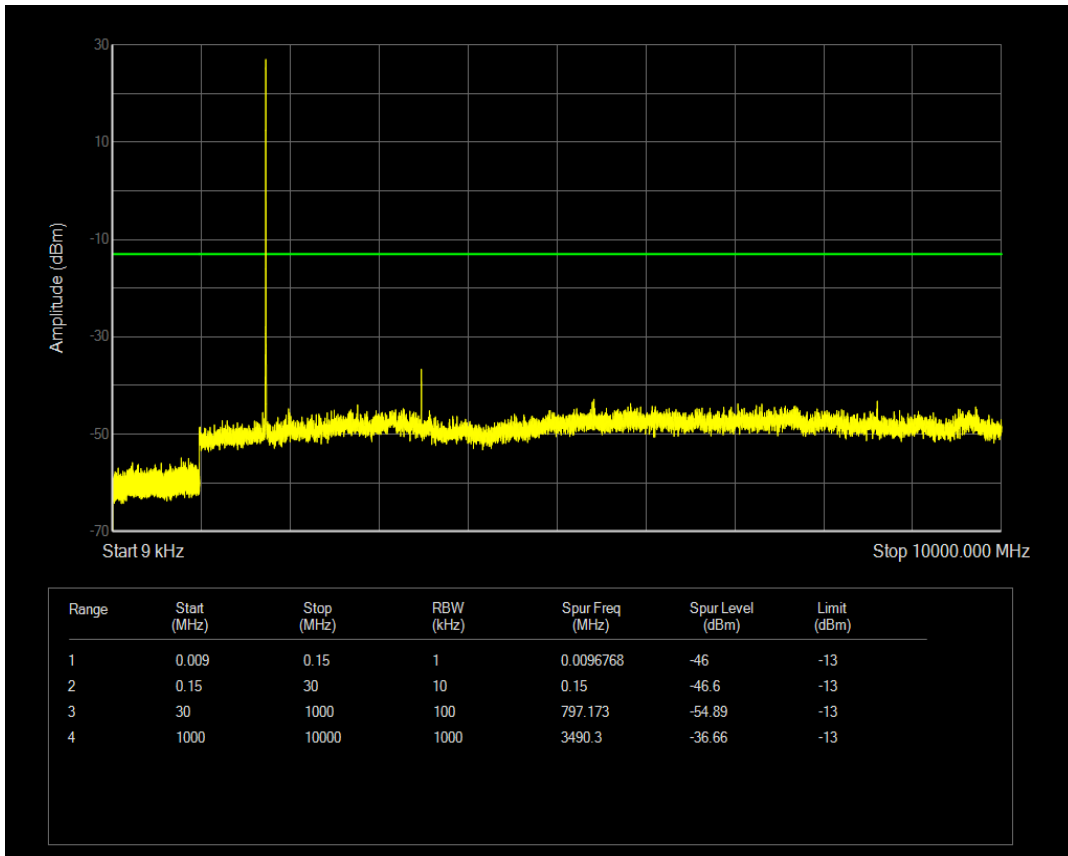

Band66 QPSK BW=1.4MHz Channel=132322 RB Size=6 Position=#0