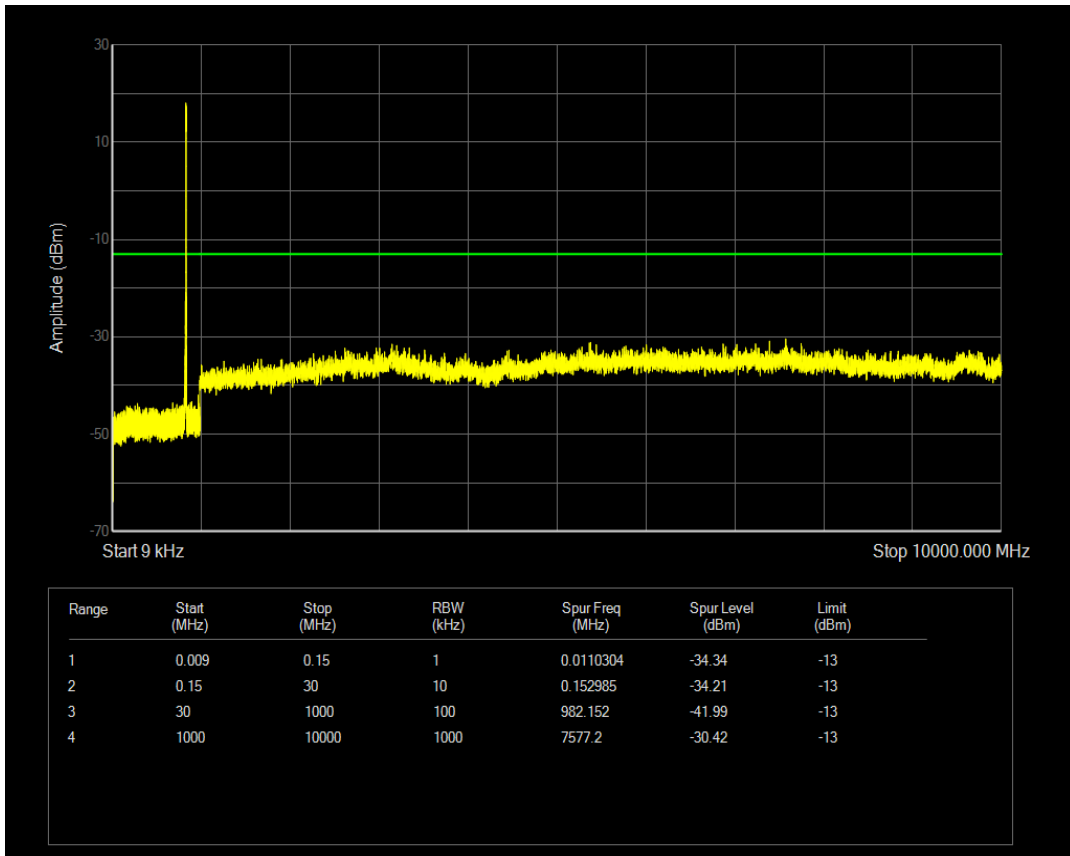

Band5 QPSK BW=5MHz Channel=20625 RB Size=25 Position=#0