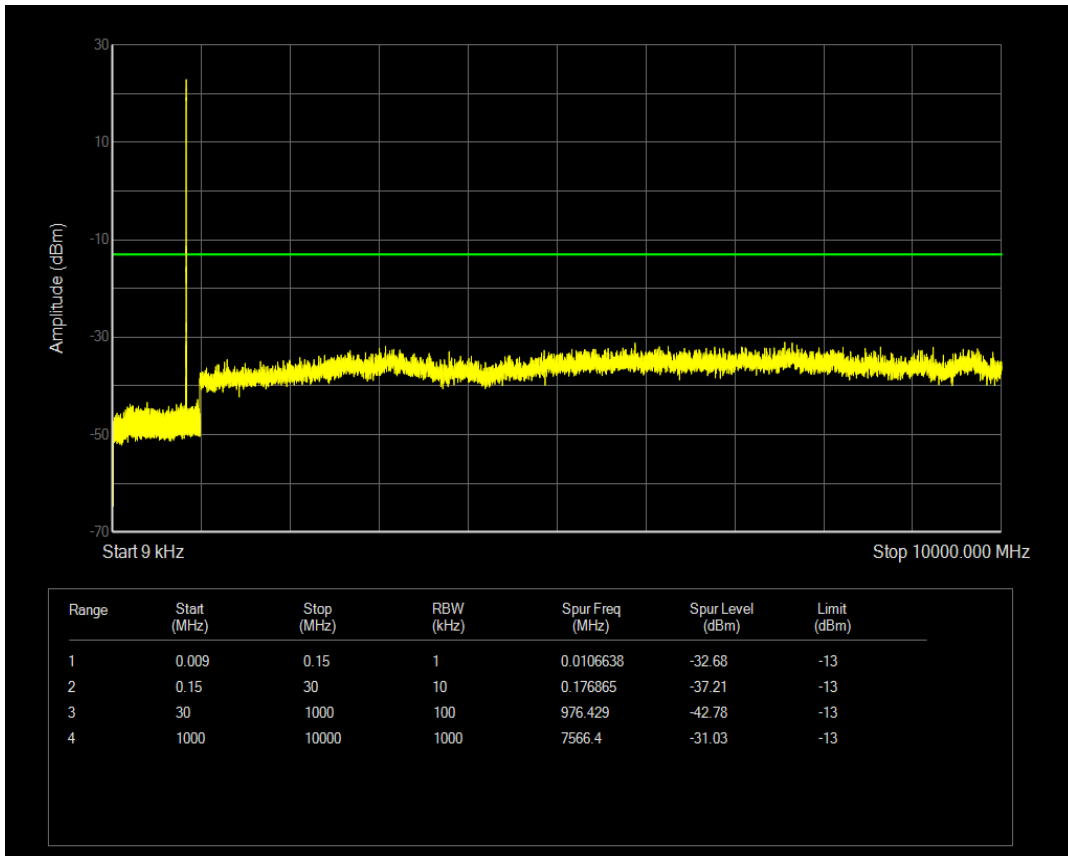

Band5 QPSK BW=1.4MHz Channel=20525 RB Size=1 Position=#0

Band5 QAM16 BW=1.4MHz Channel=20407 RB Size=6 Position=#0

Band5 QAM16 BW=1.4MHz Channel=20525 RB Size=1 Position=#0

Band5 QPSK BW=1.4MHz Channel=20525 RB Size=6 Position=#0

Band5 QAM16 BW=1.4MHz Channel=20525 RB Size=6 Position=#0

Band5 QPSK BW=1.4MHz Channel=20643 RB Size=6 Position=#0

Band5 QPSK BW=1.4MHz Channel=20643 RB Size=1 Position=#0

Band5 QAM16 BW=1.4MHz Channel=20643 RB Size=1 Position=#0