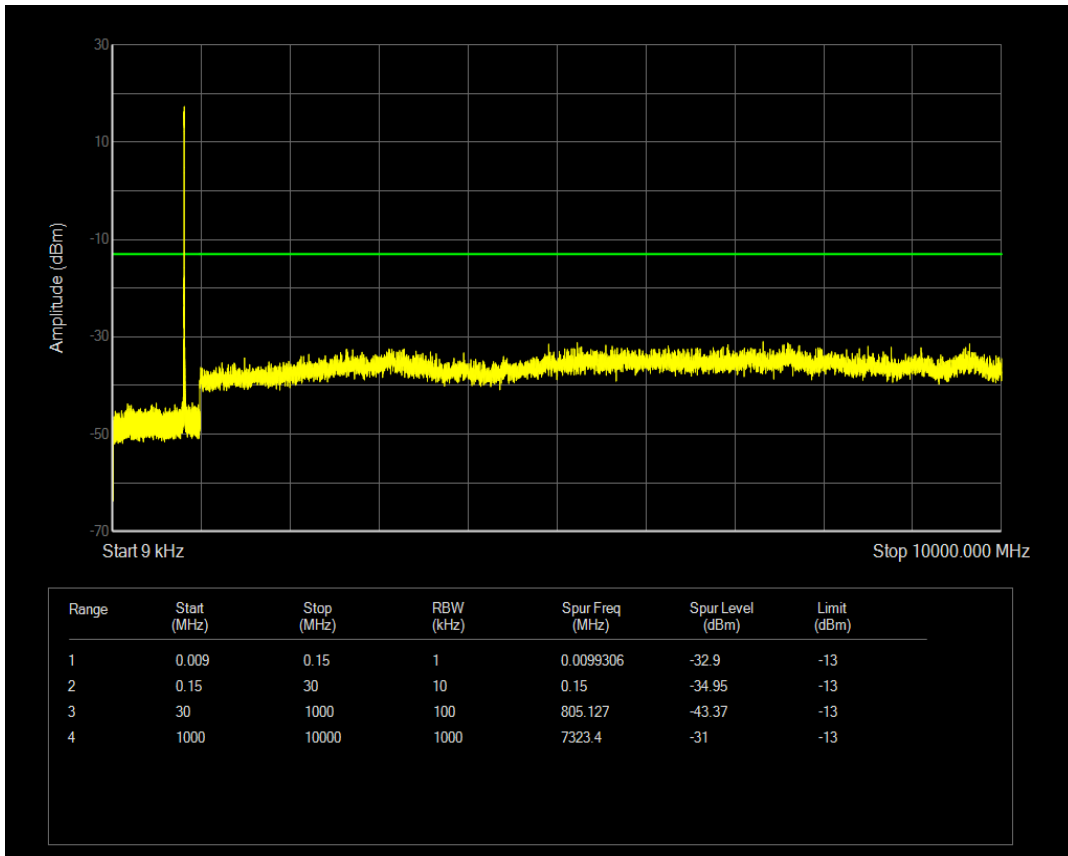

Band5 QAM16 BW=1.4MHz Channel=20525 RB Size=6 Position=#0

Band5 QPSK BW=1.4MHz Channel=20643 RB Size=6 Position=#0

Band5 QPSK BW=1.4MHz Channel=20643 RB Size=1 Position=#0

Band5 QAM16 BW=1.4MHz Channel=20643 RB Size=1 Position=#0

Band5 QPSK BW=3MHz Channel=20415 RB Size=1 Position=#0

Band5 QAM16 BW=1.4MHz Channel=20643 RB Size=6 Position=#0

Band5 QPSK BW=3MHz Channel=20415 RB Size=15 Position=#0

Band5 QAM16 BW=3MHz Channel=20415 RB Size=1 Position=#0

Band5 QAM16 BW=3MHz Channel=20415 RB Size=15 Position=#0

Band5 QPSK BW=3MHz Channel=20525 RB Size=15 Position=#0

Band5 QPSK BW=3MHz Channel=20525 RB Size=1 Position=#0

Band5 QAM16 BW=3MHz Channel=20525 RB Size=1 Position=#0