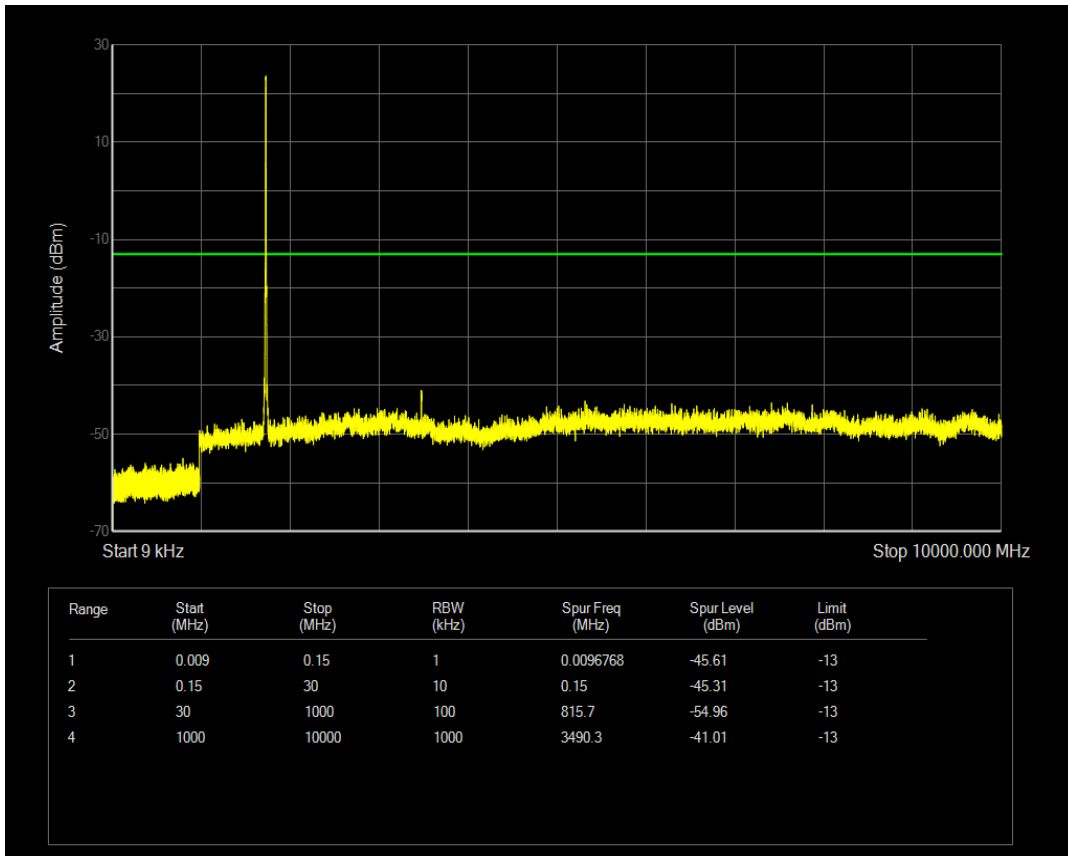

Band66 QAM16 BW=3MHz Channel=132657 RB Size=15 Position=#0

Band66 QPSK BW=5MHz Channel=131997 RB Size=1 Position=#0

Band66 QAM16 BW=5MHz Channel=131997 RB Size=1 Position=#0

Band66 QPSK BW=5MHz Channel=131997 RB Size=25 Position=#0

Band66 QAM16 BW=5MHz Channel=131997 RB Size=25 Position=#0

Band66 QPSK BW=5MHz Channel=132322 RB Size=1 Position=#0

Band66 QPSK BW=5MHz Channel=132322 RB Size=25 Position=#0

Band66 QAM16 BW=5MHz Channel=132322 RB Size=1 Position=#0