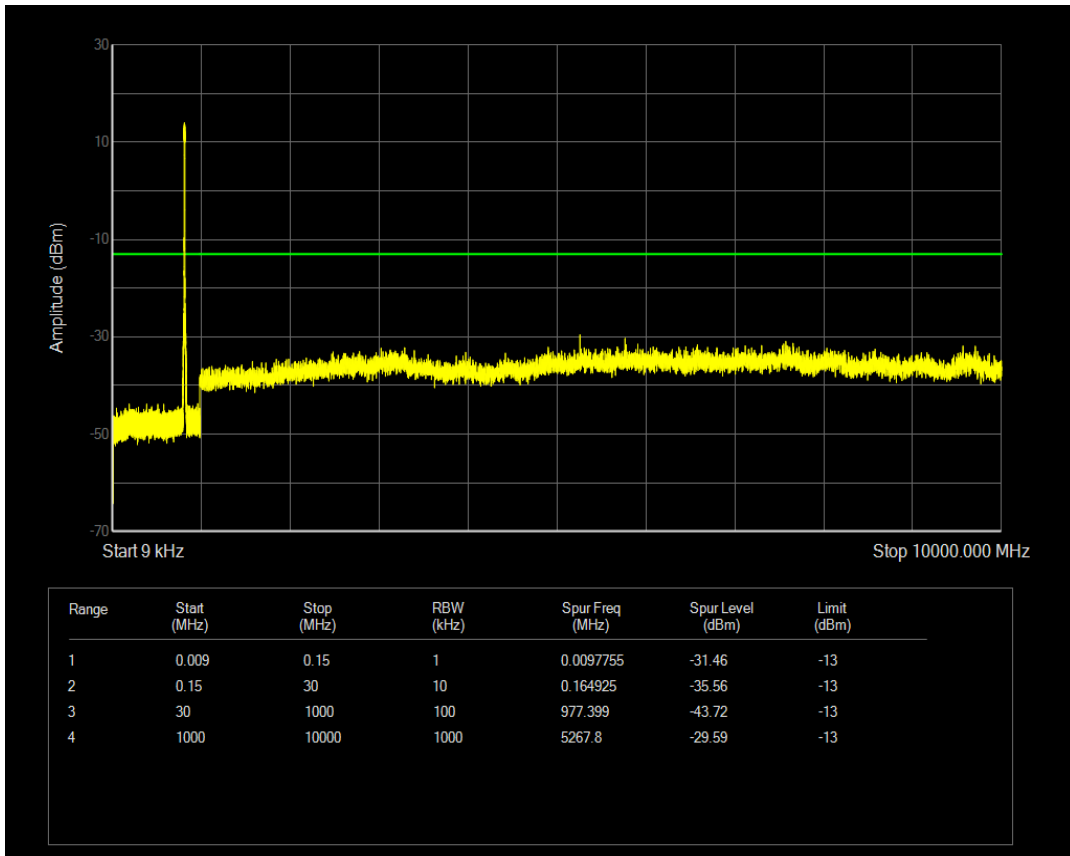

Band5 QPSK BW=10MHz Channel=20450 RB Size=50 Position=#0