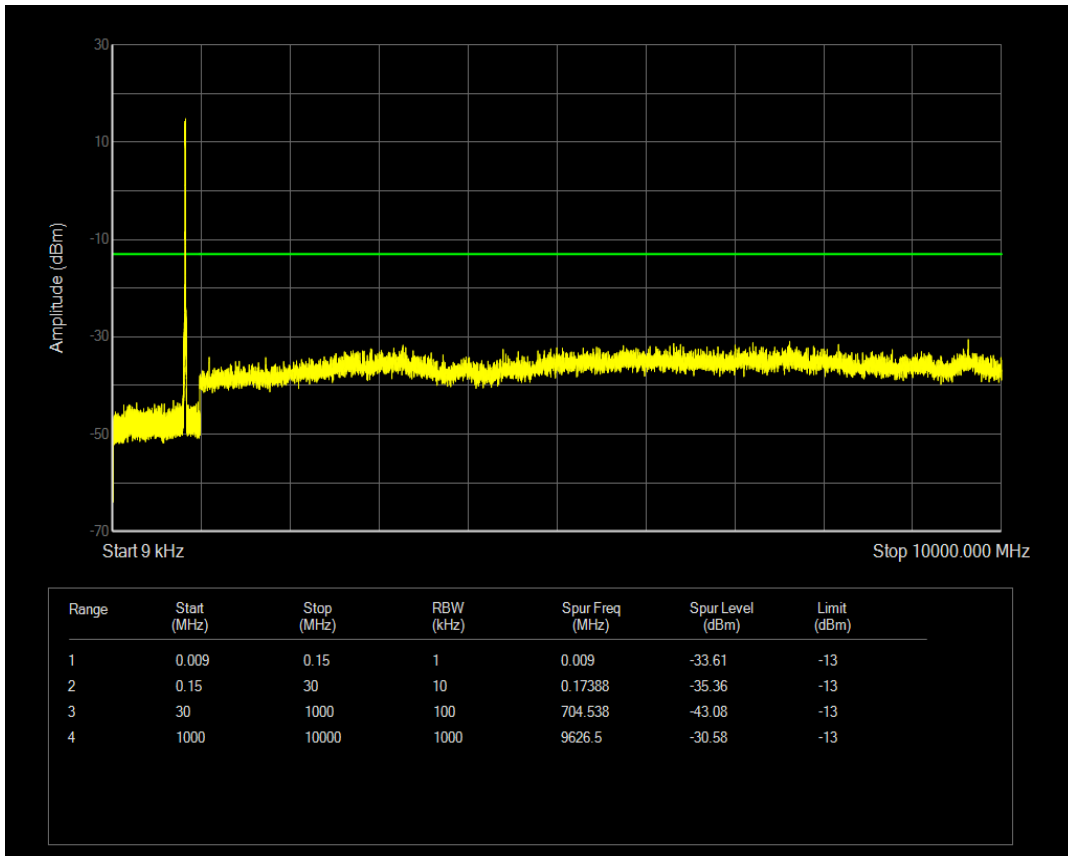

Band5 QPSK BW=10MHz Channel=20525 RB Size=50 Position=#0