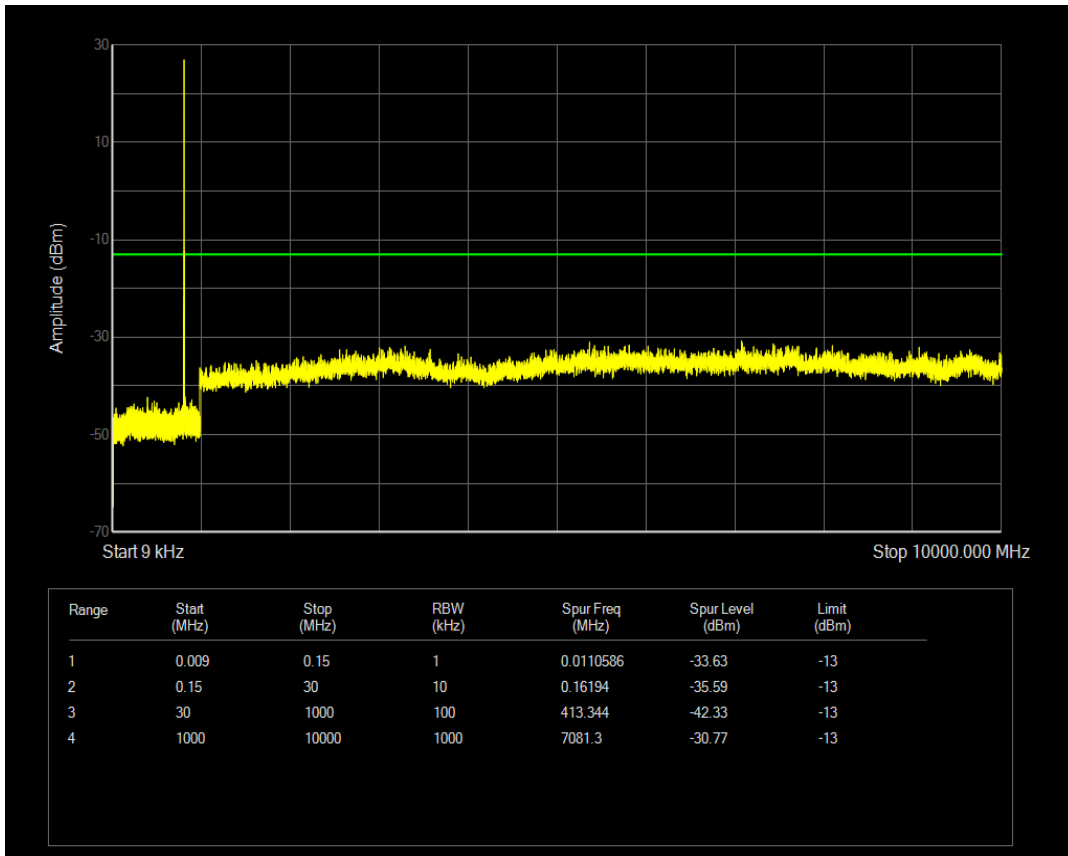

Band5 QAM16 BW=1.4MHz Channel=20525 RB Size=6 Position=#0

Band5 QPSK BW=1.4MHz Channel=20643 RB Size=6 Position=#0

Band5 QPSK BW=1.4MHz Channel=20643 RB Size=1 Position=#0

Band5 QAM16 BW=1.4MHz Channel=20643 RB Size=1 Position=#0

Band5 QPSK BW=3MHz Channel=20415 RB Size=1 Position=#0

Band5 QAM16 BW=1.4MHz Channel=20643 RB Size=6 Position=#0

Band5 QPSK BW=3MHz Channel=20415 RB Size=15 Position=#0

Band5 QAM16 BW=3MHz Channel=20415 RB Size=1 Position=#0

Band5 QAM16 BW=3MHz Channel=20415 RB Size=15 Position=#0

Band5 QPSK BW=3MHz Channel=20525 RB Size=15 Position=#0

Band5 QPSK BW=3MHz Channel=20525 RB Size=1 Position=#0

Band5 QAM16 BW=3MHz Channel=20525 RB Size=1 Position=#0