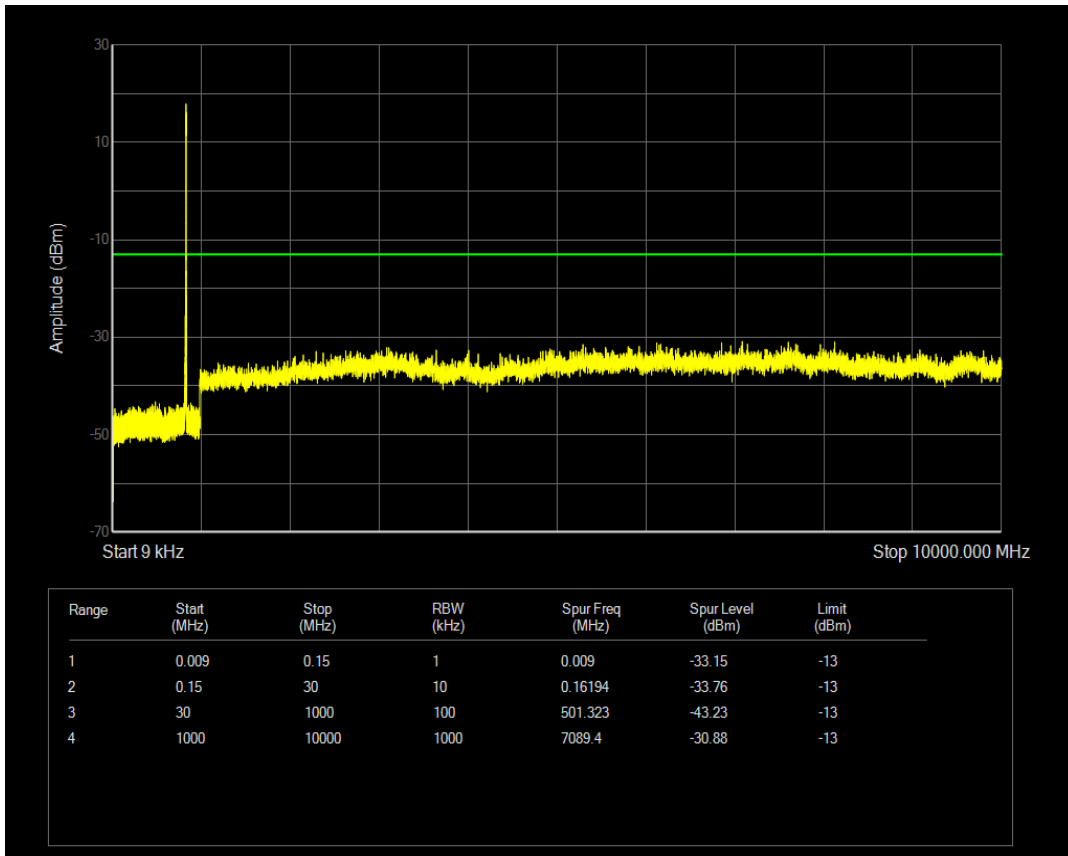

Band5 QAM16 BW=5MHz Channel=20525 RB Size=25 Position=#0

Band5 QPSK BW=5MHz Channel=20625 RB Size=1 Position=#0

Band5 QPSK BW=5MHz Channel=20625 RB Size=25 Position=#0

Band5 QAM16 BW=5MHz Channel=20625 RB Size=1 Position=#0

Band5 QPSK BW=10MHz Channel=20450 RB Size=1 Position=#0

Band5 QAM16 BW=5MHz Channel=20625 RB Size=25 Position=#0

Band5 QPSK BW=10MHz Channel=20450 RB Size=50 Position=#0

Band5 QAM16 BW=10MHz Channel=20450 RB Size=50 Position=#0