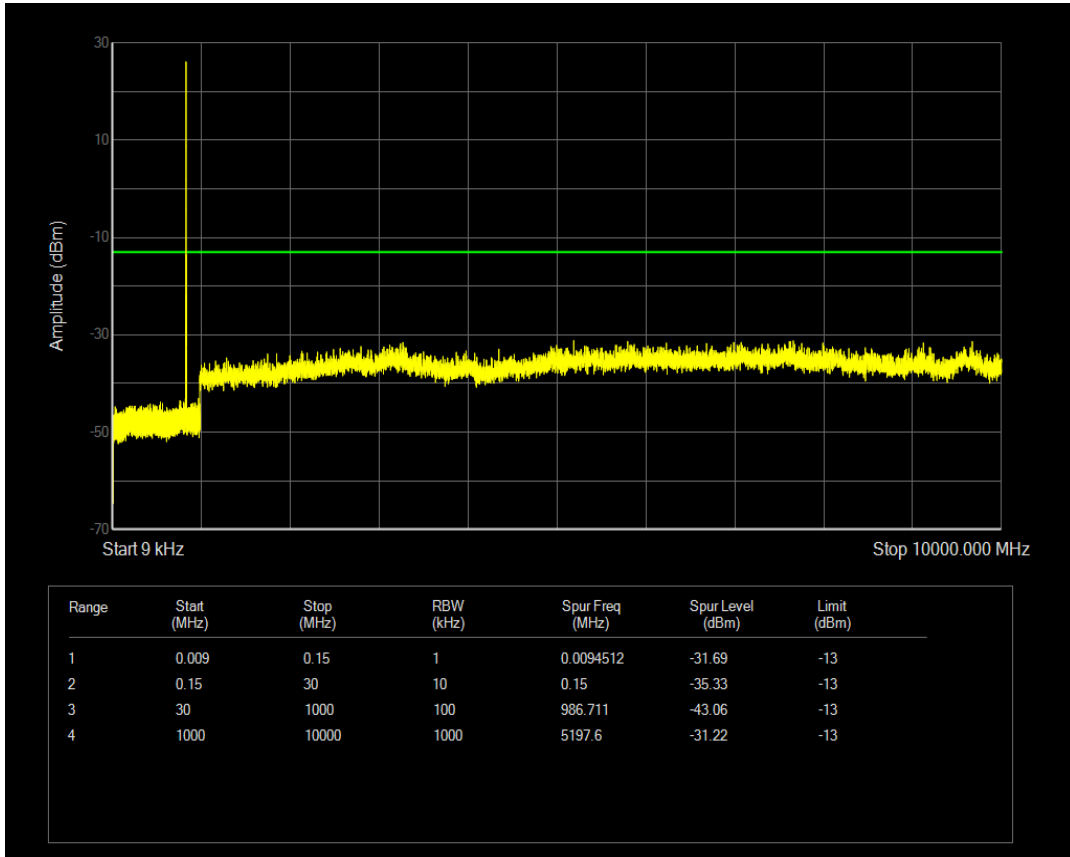

Band5 QPSK BW=3MHz Channel=20635 RB Size=1 Position=#0

Band5 QAM16 BW=3MHz Channel=20525 RB Size=15 Position=#0

Band5 QPSK BW=3MHz Channel=20635 RB Size=15 Position=#0

Band5 QAM16 BW=3MHz Channel=20635 RB Size=15 Position=#0

Band5 QAM16 BW=3MHz Channel=20635 RB Size=1 Position=#0

Band5 QPSK BW=5MHz Channel=20425 RB Size=25 Position=#0

Band5 QPSK BW=5MHz Channel=20425 RB Size=1 Position=#0

Band5 QAM16 BW=5MHz Channel=20425 RB Size=1 Position=#0