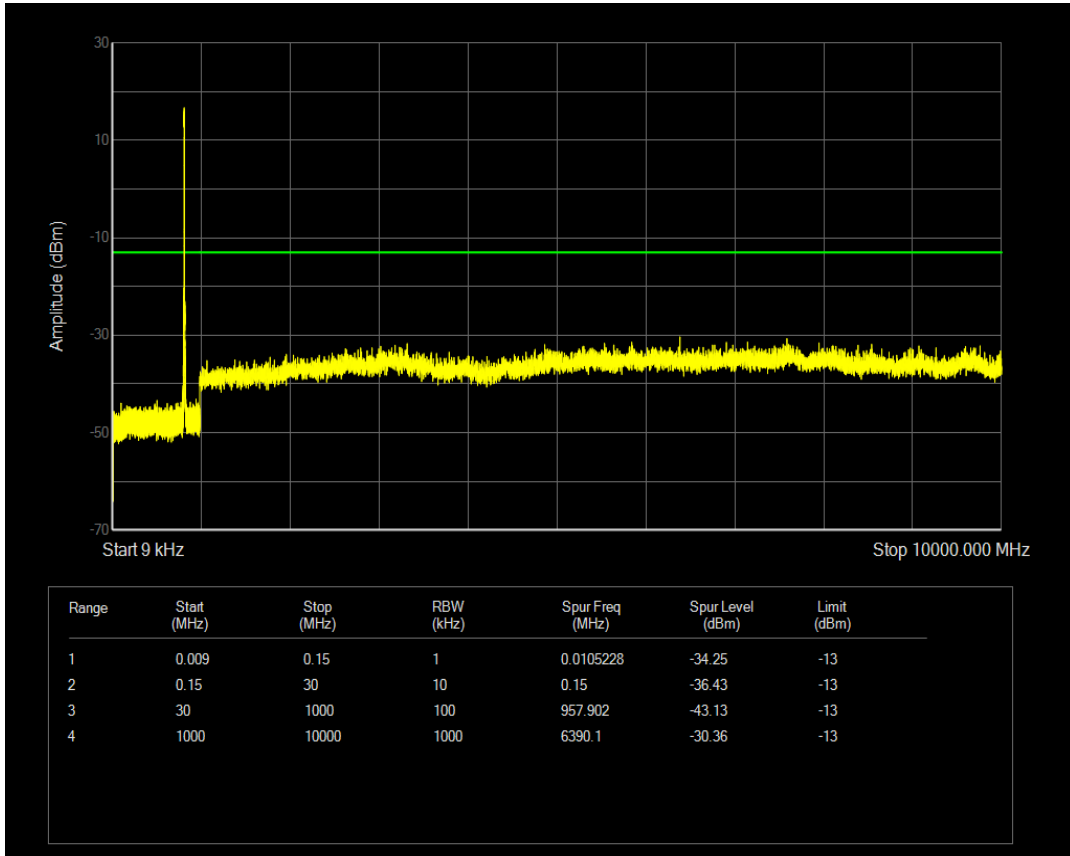

Band5 QPSK BW=3MHz Channel=20635 RB Size=1 Position=#0

Band5 QAM16 BW=3MHz Channel=20525 RB Size=15 Position=#0

Band5 QPSK BW=3MHz Channel=20635 RB Size=15 Position=#0

Band5 QAM16 BW=3MHz Channel=20635 RB Size=15 Position=#0

Band5 QAM16 BW=3MHz Channel=20635 RB Size=1 Position=#0

Band5 QPSK BW=5MHz Channel=20425 RB Size=25 Position=#0

Band5 QPSK BW=5MHz Channel=20425 RB Size=1 Position=#0

Band5 QAM16 BW=5MHz Channel=20425 RB Size=1 Position=#0