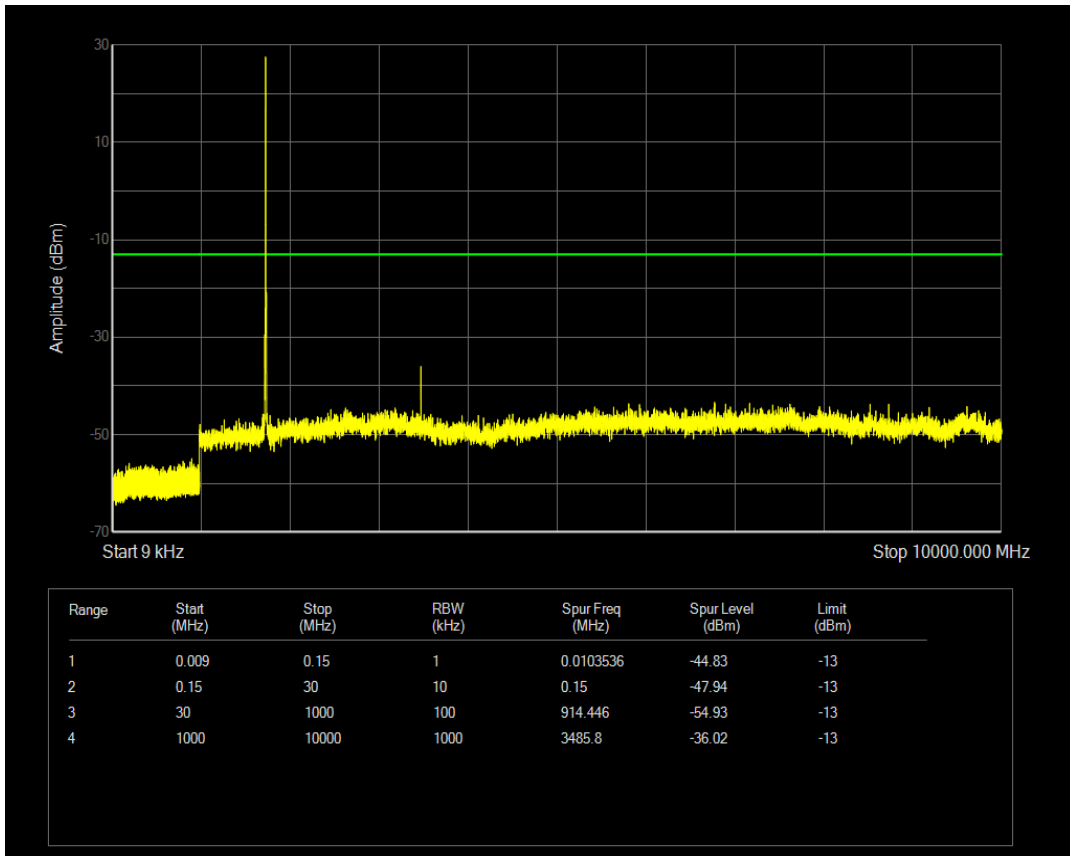

Band66 QAM16 BW=3MHz Channel=132657 RB Size=15 Position=#0

Band66 QPSK BW=5MHz Channel=131997 RB Size=1 Position=#0

Band66 QAM16 BW=5MHz Channel=131997 RB Size=1 Position=#0

Band66 QPSK BW=5MHz Channel=131997 RB Size=25 Position=#0

Band66 QAM16 BW=5MHz Channel=131997 RB Size=25 Position=#0

Band66 QPSK BW=5MHz Channel=132322 RB Size=1 Position=#0

Band66 QPSK BW=5MHz Channel=132322 RB Size=25 Position=#0

Band66 QAM16 BW=5MHz Channel=132322 RB Size=1 Position=#0