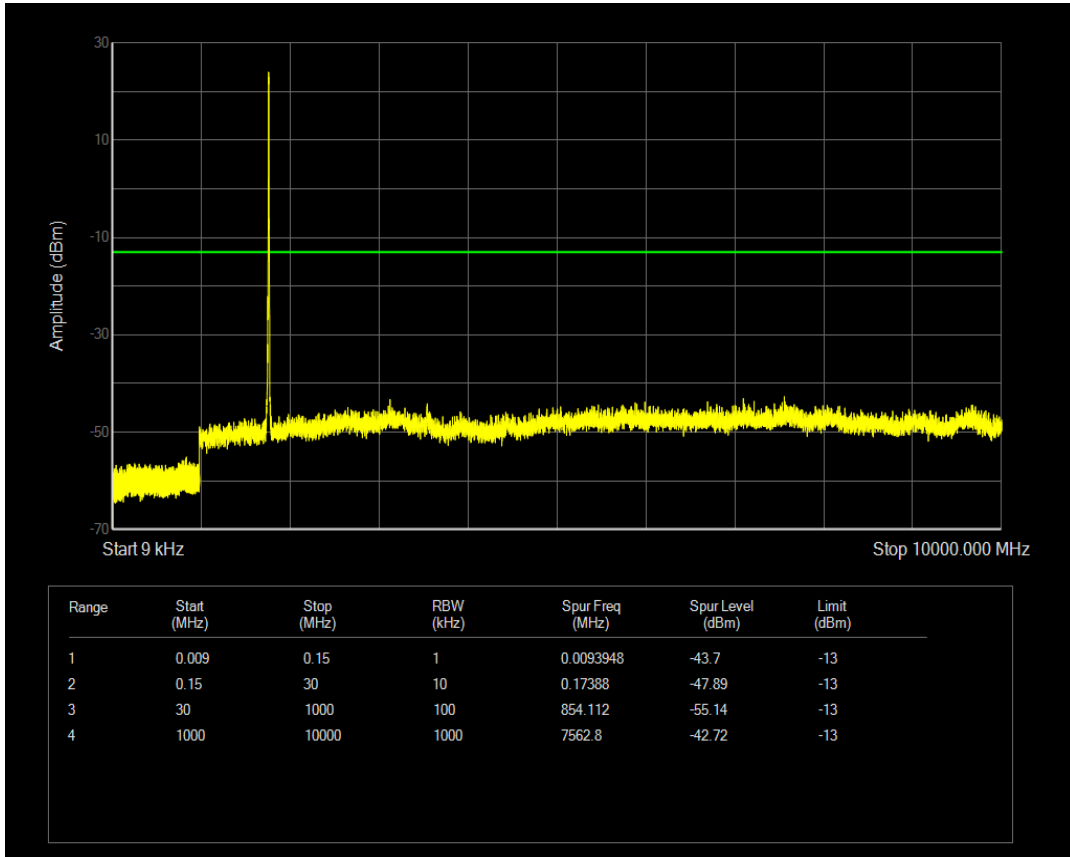

Band66 QAM16 BW=5MHz Channel=132322 RB Size=25 Position=#0

Band66 QPSK BW=5MHz Channel=132647 RB Size=1 Position=#0

Band66 QPSK BW=5MHz Channel=132647 RB Size=25 Position=#0

Band66 QAM16 BW=5MHz Channel=132647 RB Size=1 Position=#0

Band66 QAM16 BW=5MHz Channel=132647 RB Size=25 Position=#0

Band66 QPSK BW=10MHz Channel=132022 RB Size=1 Position=#0