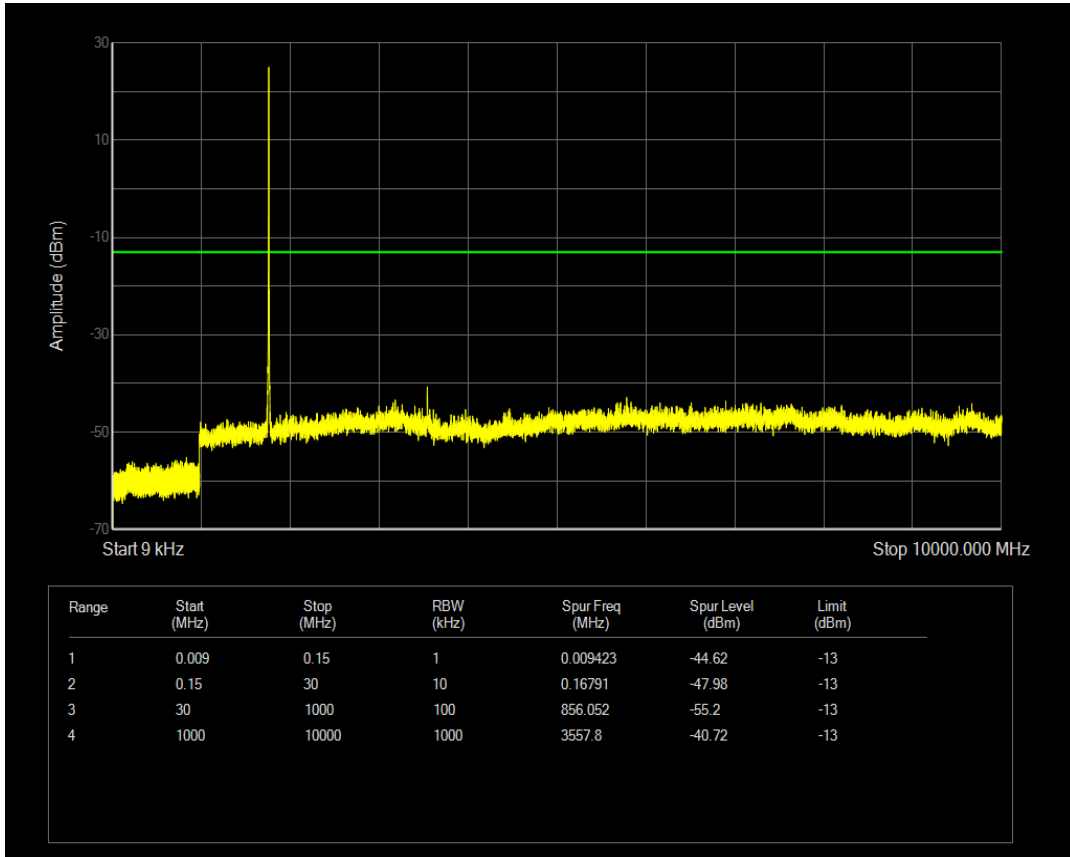

Band66 QAM16 BW=3MHz Channel=132322 RB Size=15 Position=#0

Band66 QPSK BW=3MHz Channel=132657 RB Size=1 Position=#0

Band66 QPSK BW=3MHz Channel=132657 RB Size=15 Position=#0

Band66 QAM16 BW=3MHz Channel=132657 RB Size=1 Position=#0

Band66 QAM16 BW=3MHz Channel=132657 RB Size=15 Position=#0

Band66 QPSK BW=5MHz Channel=131997 RB Size=1 Position=#0

Band66 QAM16 BW=5MHz Channel=131997 RB Size=1 Position=#0

Band66 QPSK BW=5MHz Channel=131997 RB Size=25 Position=#0