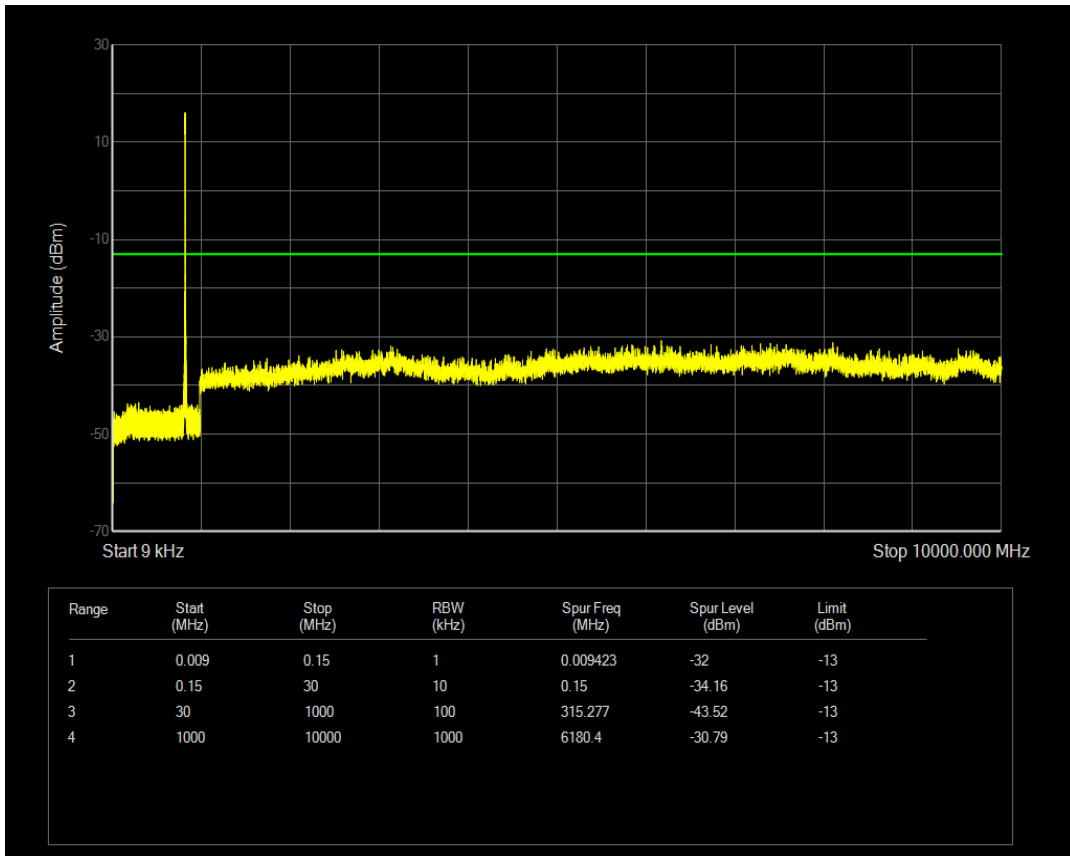

Band5 QAM16 BW=5MHz Channel=20525 RB Size=25 Position=#0