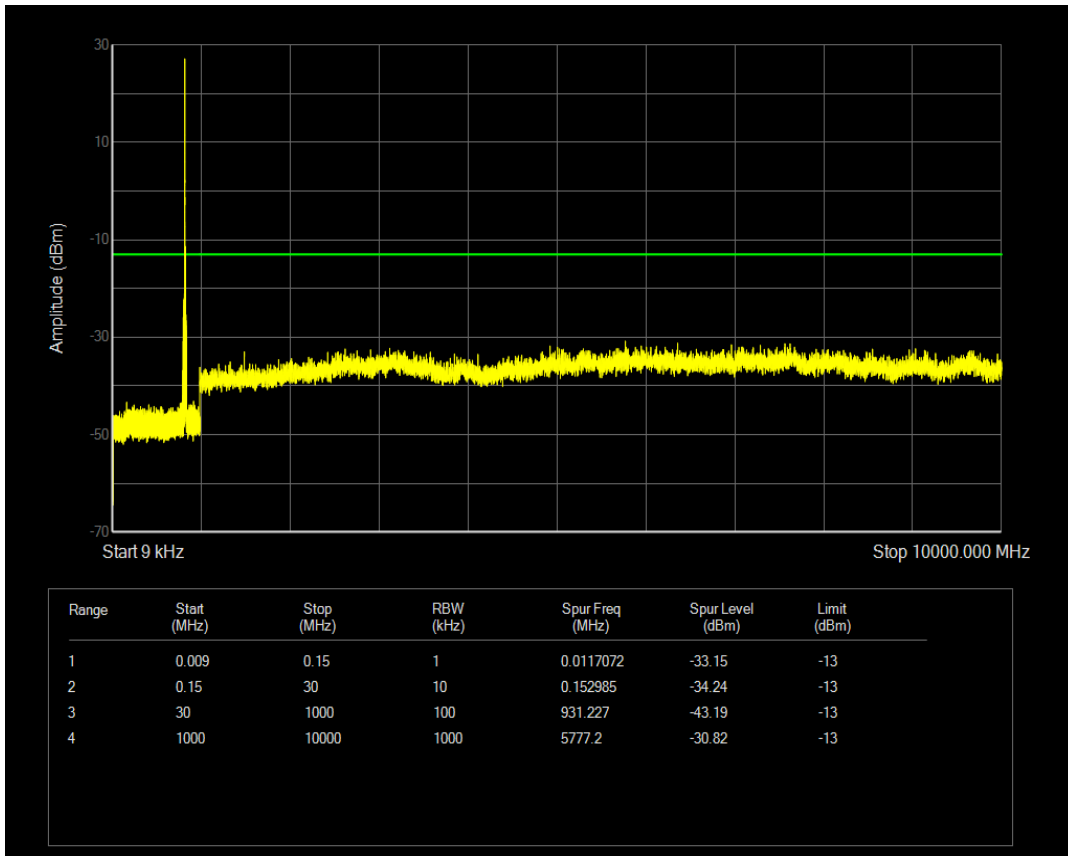

Band5 QPSK BW=10MHz Channel=20525 RB Size=1 Position=#0