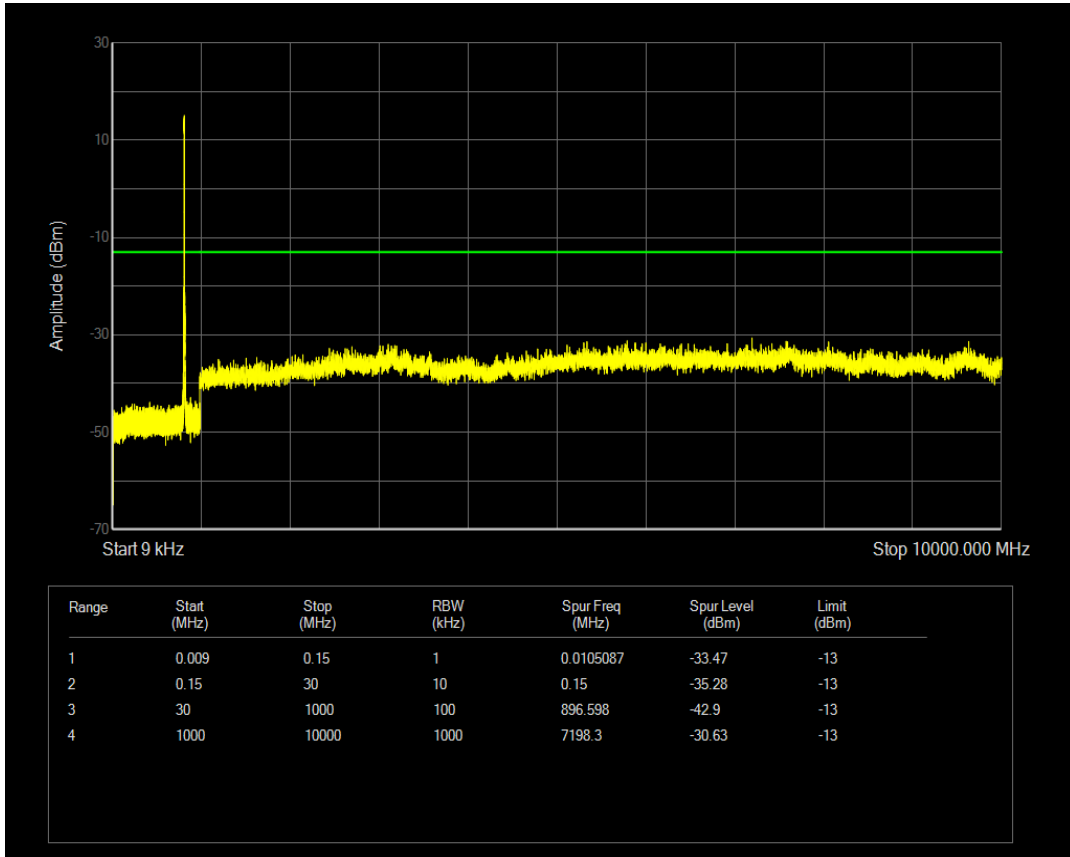

Band5 QAM16 BW=3MHz Channel=20635 RB Size=1 Position=#0

Band5 QPSK BW=5MHz Channel=20425 RB Size=25 Position=#0

Band5 QPSK BW=5MHz Channel=20425 RB Size=1 Position=#0

Band5 QAM16 BW=5MHz Channel=20425 RB Size=1 Position=#0

Band5 QAM16 BW=5MHz Channel=20425 RB Size=25 Position=#0

Band5 QPSK BW=5MHz Channel=20525 RB Size=1 Position=#0

Band5 QPSK BW=5MHz Channel=20525 RB Size=25 Position=#0

Band5 QAM16 BW=5MHz Channel=20525 RB Size=1 Position=#0