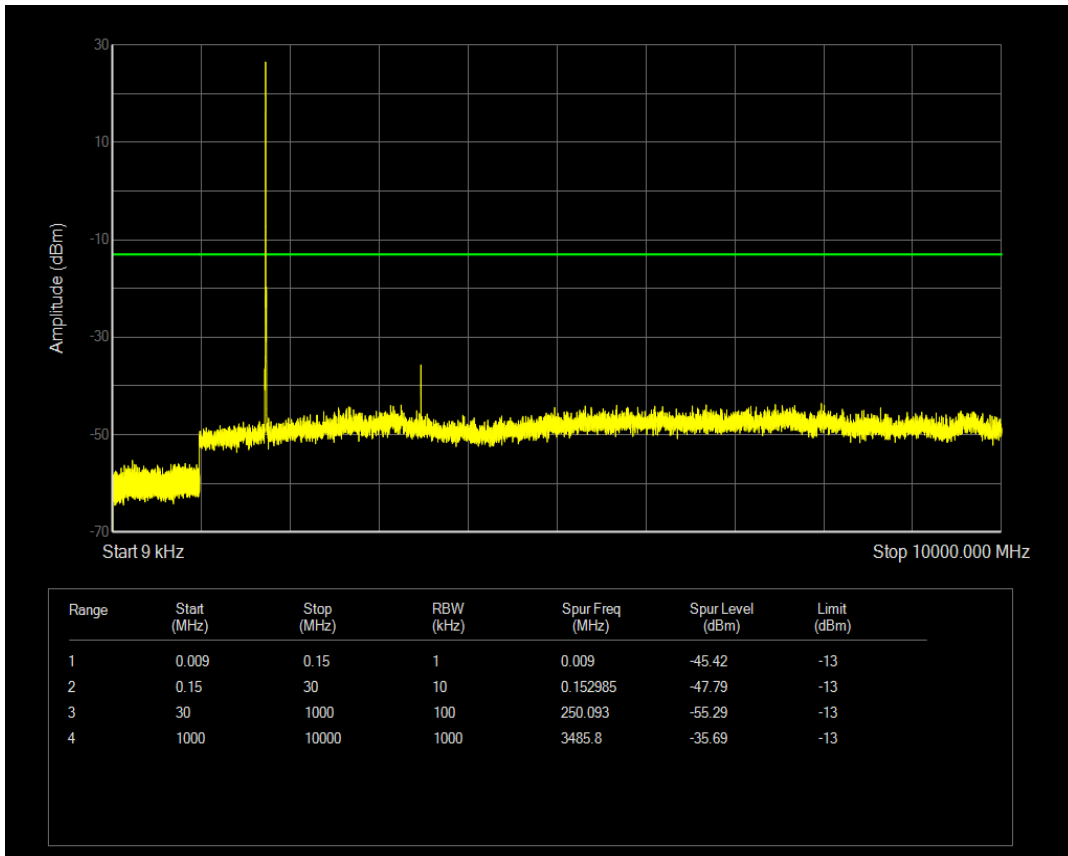

Band66 QAM16 BW=5MHz Channel=131997 RB Size=25 Position=#0

Band66 QPSK BW=5MHz Channel=132322 RB Size=1 Position=#0

Band66 QPSK BW=5MHz Channel=132322 RB Size=25 Position=#0

Band66 QAM16 BW=5MHz Channel=132322 RB Size=1 Position=#0

Band66 QAM16 BW=5MHz Channel=132322 RB Size=25 Position=#0

Band66 QPSK BW=5MHz Channel=132647 RB Size=1 Position=#0

Band66 QPSK BW=5MHz Channel=132647 RB Size=25 Position=#0

Band66 QAM16 BW=5MHz Channel=132647 RB Size=1 Position=#0