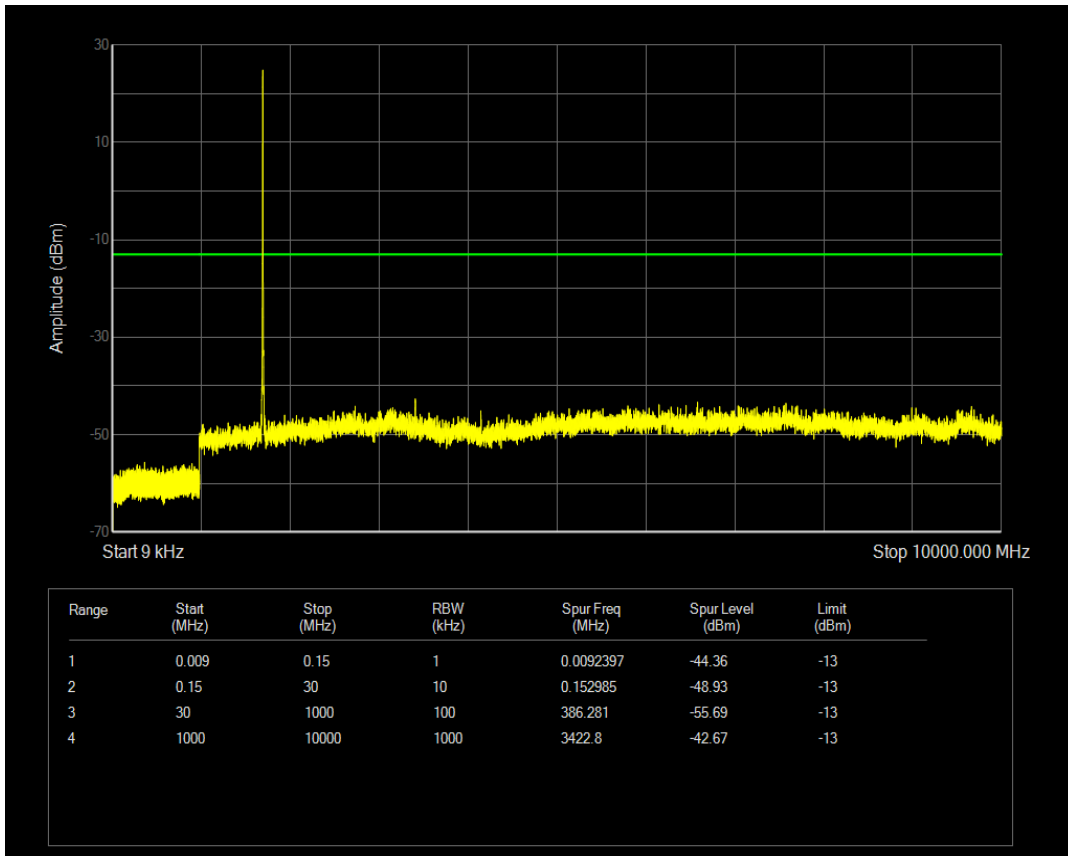

Band66 QPSK BW=3MHz Channel=131987 RB Size=1 Position=#0

Band66 QAM16 BW=1.4MHz Channel=132665 RB Size=6 Position=#0

Band66 QPSK BW=3MHz Channel=131987 RB Size=15 Position=#0

Band66 QAM16 BW=3MHz Channel=131987 RB Size=15 Position=#0