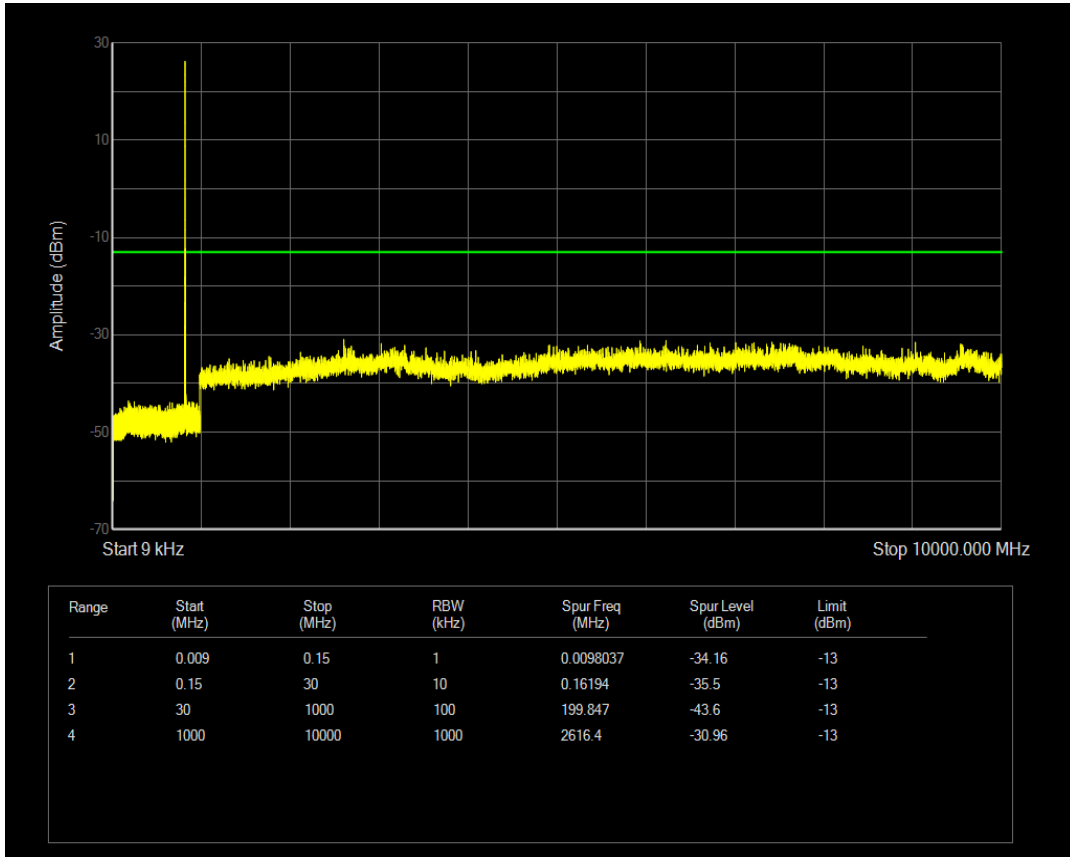

Band5 QAM16 BW=1.4MHz Channel=20525 RB Size=6 Position=#0

Band5 QPSK BW=1.4MHz Channel=20643 RB Size=6 Position=#0

Band5 QPSK BW=1.4MHz Channel=20643 RB Size=1 Position=#0

Band5 QAM16 BW=1.4MHz Channel=20643 RB Size=1 Position=#0

Band5 QPSK BW=3MHz Channel=20415 RB Size=1 Position=#0

Band5 QAM16 BW=1.4MHz Channel=20643 RB Size=6 Position=#0

Band5 QPSK BW=3MHz Channel=20415 RB Size=15 Position=#0

Band5 QAM16 BW=3MHz Channel=20415 RB Size=1 Position=#0

Band5 QAM16 BW=3MHz Channel=20415 RB Size=15 Position=#0

Band5 QPSK BW=3MHz Channel=20525 RB Size=15 Position=#0

Band5 QPSK BW=3MHz Channel=20525 RB Size=1 Position=#0

Band5 QAM16 BW=3MHz Channel=20525 RB Size=1 Position=#0