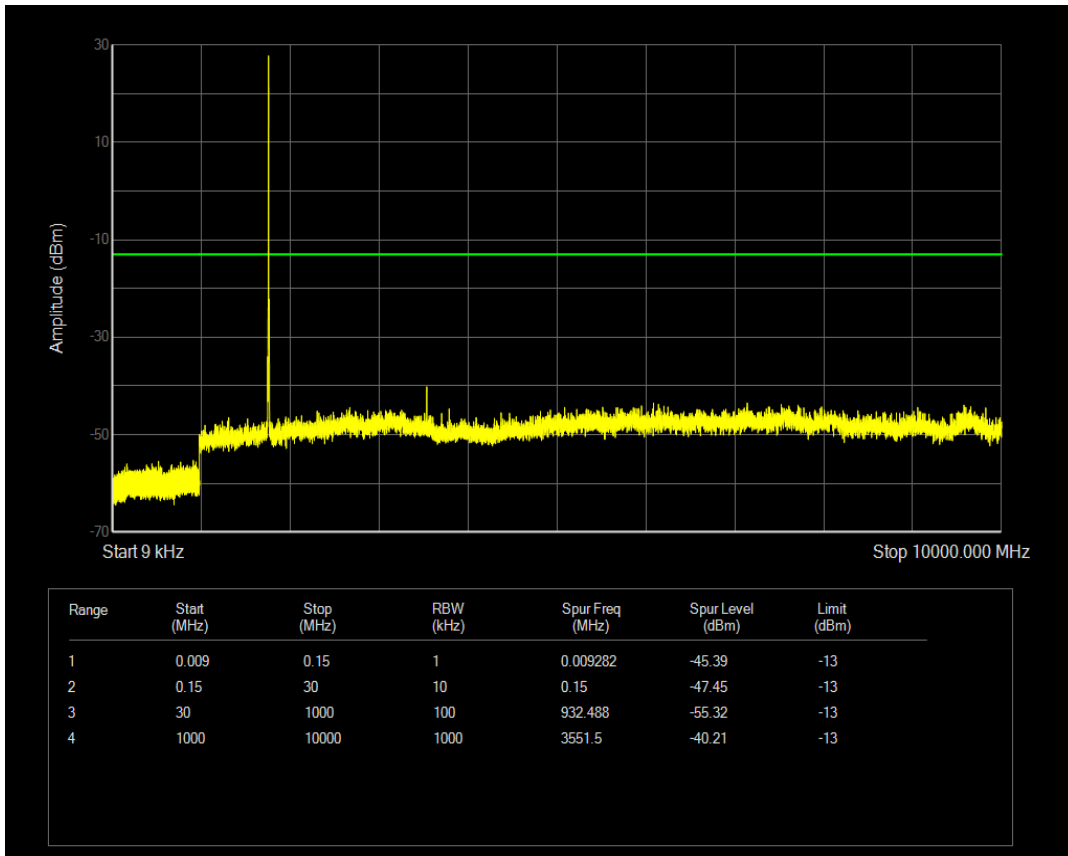

Band66 QAM16 BW=5MHz Channel=132322 RB Size=25 Position=#0

Band66 QPSK BW=5MHz Channel=132647 RB Size=1 Position=#0

Band66 QPSK BW=5MHz Channel=132647 RB Size=25 Position=#0

Band66 QAM16 BW=5MHz Channel=132647 RB Size=1 Position=#0

Band66 QAM16 BW=5MHz Channel=132647 RB Size=25 Position=#0

Band66 QPSK BW=10MHz Channel=132022 RB Size=1 Position=#0