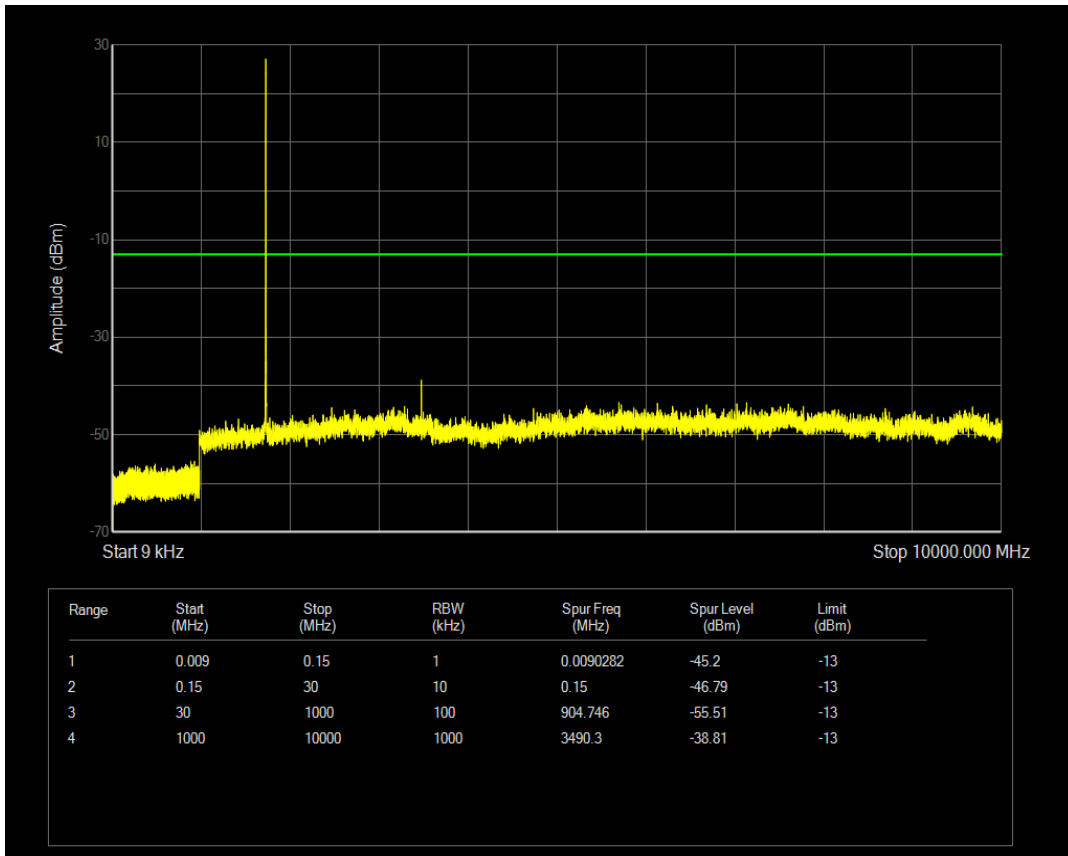

Band66 QAM16 BW=1.4MHz Channel=131979 RB Size=6 Position=#0

Band66 QPSK BW=1.4MHz Channel=132322 RB Size=1 Position=#0

Band66 QPSK BW=1.4MHz Channel=132322 RB Size=6 Position=#0

Band66 QAM16 BW=1.4MHz Channel=132322 RB Size=6 Position=#0