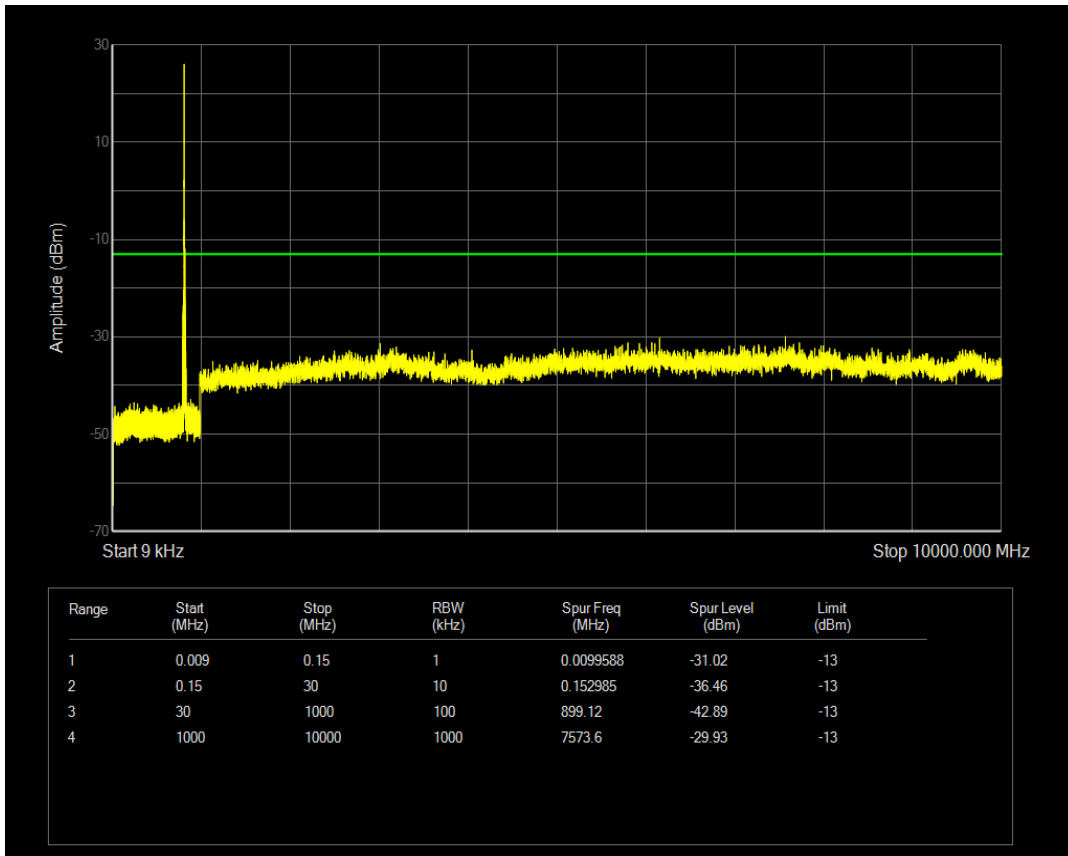

Band5 QAM16 BW=5MHz Channel=20525 RB Size=25 Position=#0

Band5 QPSK BW=5MHz Channel=20625 RB Size=1 Position=#0

Band5 QPSK BW=5MHz Channel=20625 RB Size=25 Position=#0

Band5 QAM16 BW=5MHz Channel=20625 RB Size=1 Position=#0

Band5 QPSK BW=10MHz Channel=20450 RB Size=1 Position=#0

Band5 QAM16 BW=5MHz Channel=20625 RB Size=25 Position=#0

Band5 QPSK BW=10MHz Channel=20450 RB Size=50 Position=#0

Band5 QAM16 BW=10MHz Channel=20450 RB Size=50 Position=#0