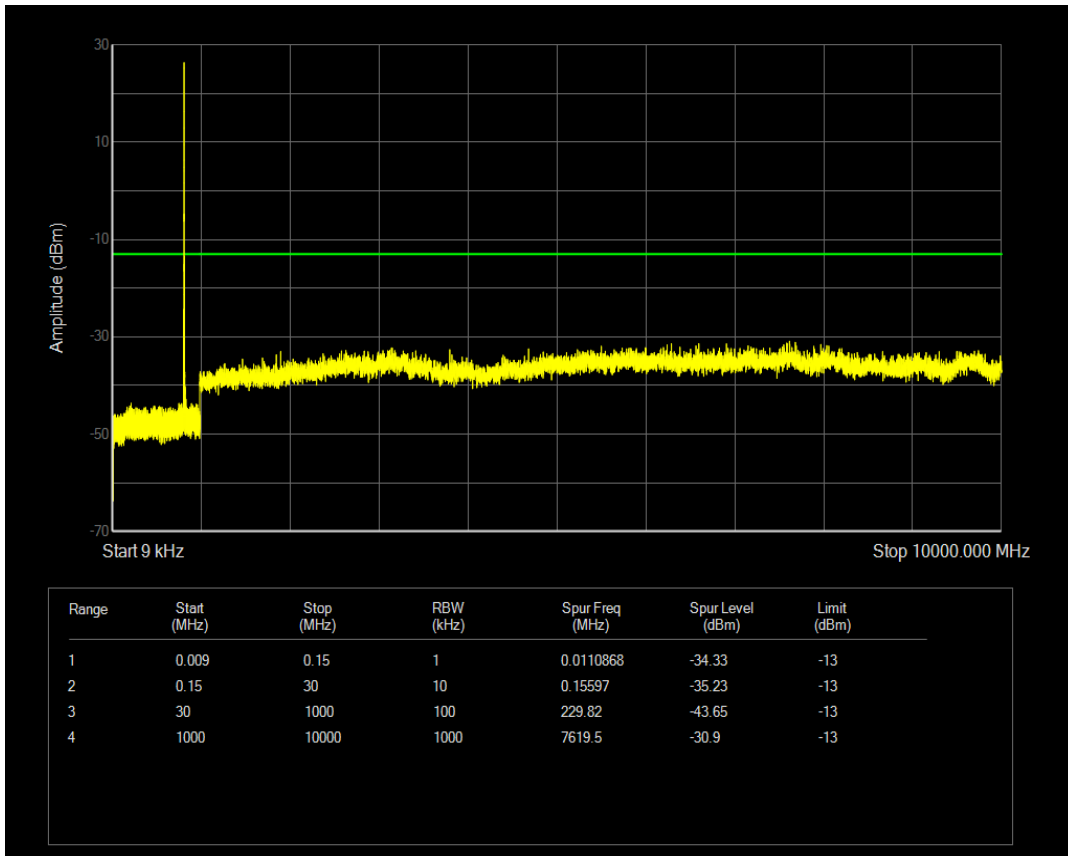

Band5 QPSK BW=3MHz Channel=20635 RB Size=1 Position=#0

Band5 QAM16 BW=3MHz Channel=20525 RB Size=15 Position=#0

Band5 QPSK BW=3MHz Channel=20635 RB Size=15 Position=#0

Band5 QAM16 BW=3MHz Channel=20635 RB Size=15 Position=#0

Band5 QAM16 BW=3MHz Channel=20635 RB Size=1 Position=#0

Band5 QPSK BW=5MHz Channel=20425 RB Size=25 Position=#0

Band5 QPSK BW=5MHz Channel=20425 RB Size=1 Position=#0

Band5 QAM16 BW=5MHz Channel=20425 RB Size=1 Position=#0