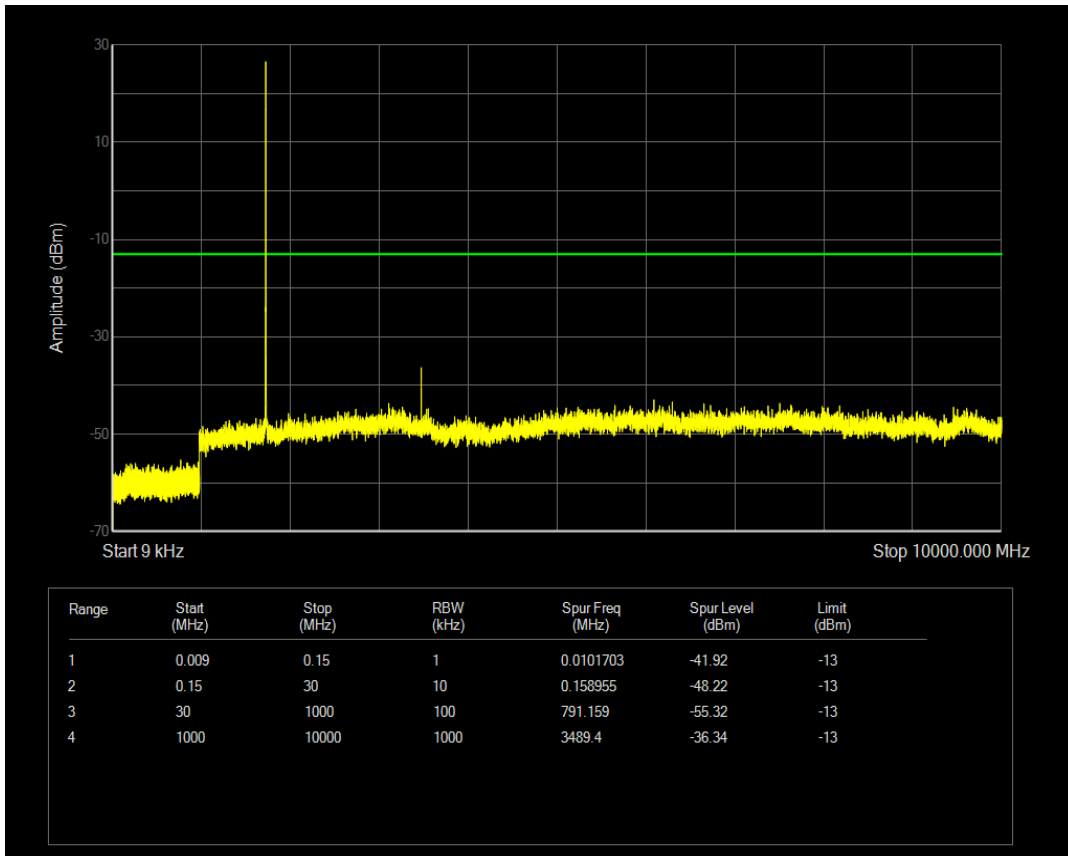

Band66 QAM16 BW=1.4MHz Channel=132322 RB Size=1 Position=#0