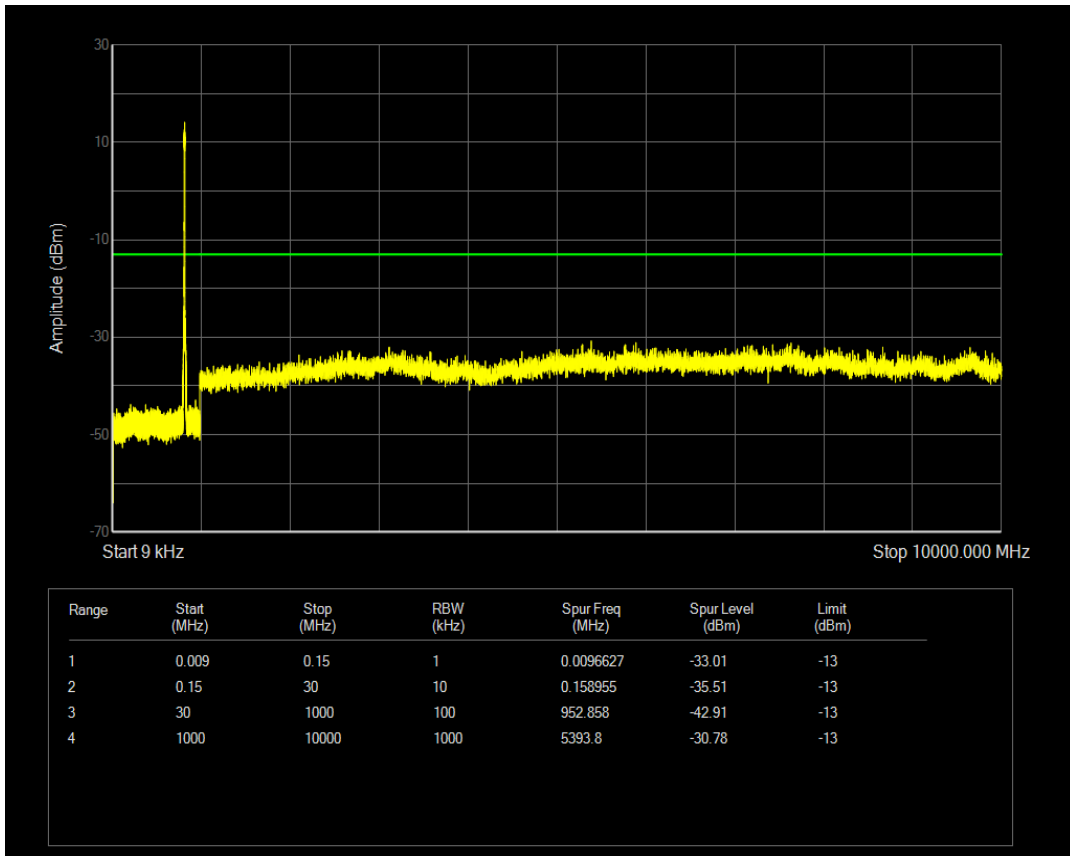

Band5 QPSK BW=10MHz Channel=20450 RB Size=1 Position=#0

Band5 QAM16 BW=5MHz Channel=20625 RB Size=25 Position=#0

Band5 QPSK BW=10MHz Channel=20450 RB Size=50 Position=#0

Band5 QAM16 BW=10MHz Channel=20450 RB Size=50 Position=#0