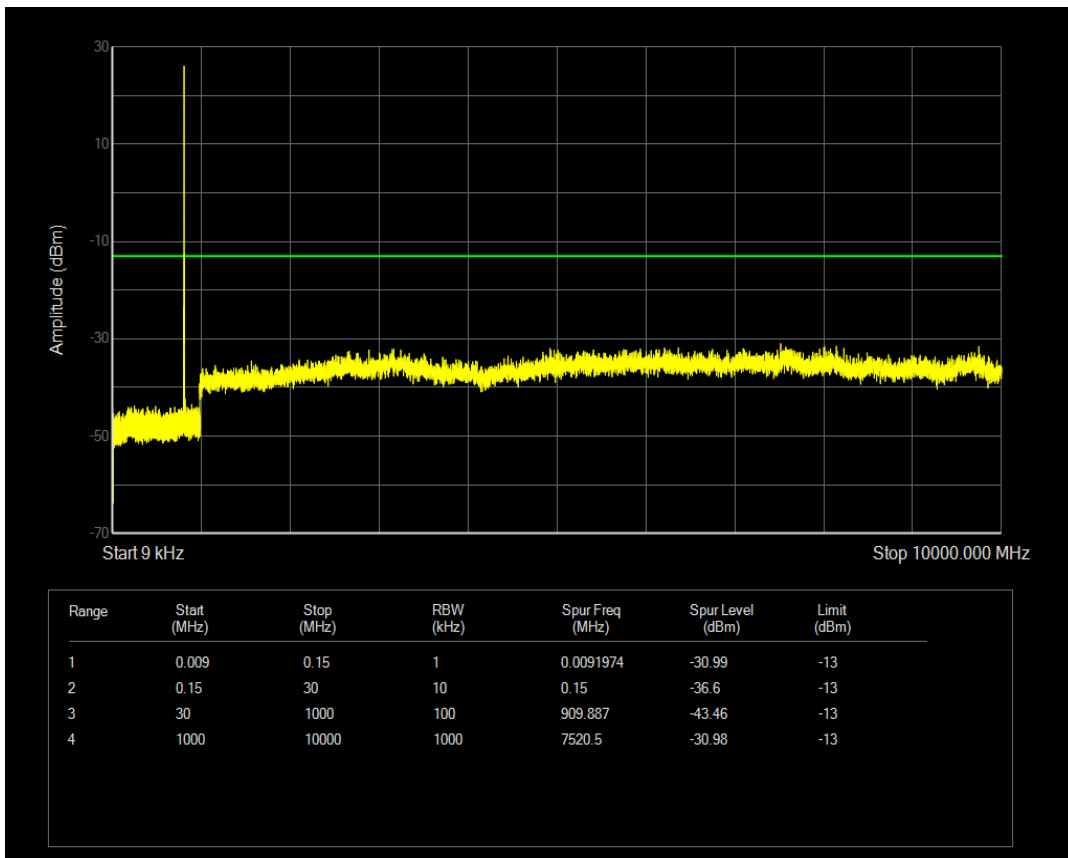

Band5 QPSK BW=1.4MHz Channel=20525 RB Size=1 Position=#0

Band5 QAM16 BW=1.4MHz Channel=20407 RB Size=6 Position=#0

Band5 QAM16 BW=1.4MHz Channel=20525 RB Size=1 Position=#0

Band5 QPSK BW=1.4MHz Channel=20525 RB Size=6 Position=#0

Band5 QAM16 BW=1.4MHz Channel=20525 RB Size=6 Position=#0

Band5 QPSK BW=1.4MHz Channel=20643 RB Size=6 Position=#0

Band5 QPSK BW=1.4MHz Channel=20643 RB Size=1 Position=#0

Band5 QAM16 BW=1.4MHz Channel=20643 RB Size=1 Position=#0

Band5 QPSK BW=3MHz Channel=20415 RB Size=1 Position=#0

Band5 QAM16 BW=1.4MHz Channel=20643 RB Size=6 Position=#0

Band5 QPSK BW=3MHz Channel=20415 RB Size=15 Position=#0

Band5 QAM16 BW=3MHz Channel=20415 RB Size=1 Position=#0