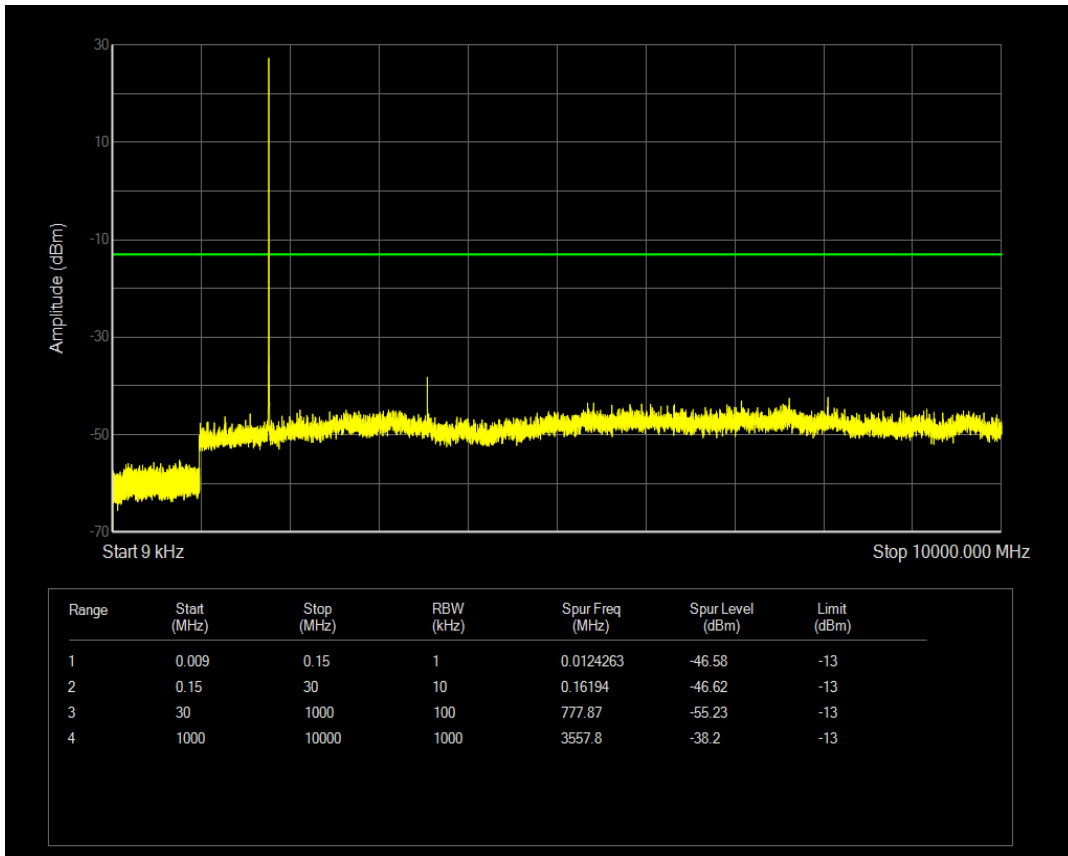

Band66 QAM16 BW=1.4MHz Channel=132322 RB Size=1 Position=#0

Band66 QPSK BW=1.4MHz Channel=132665 RB Size=1 Position=#0

Band66 QPSK BW=1.4MHz Channel=132665 RB Size=6 Position=#0

Band66 QAM16 BW=1.4MHz Channel=132665 RB Size=1 Position=#0