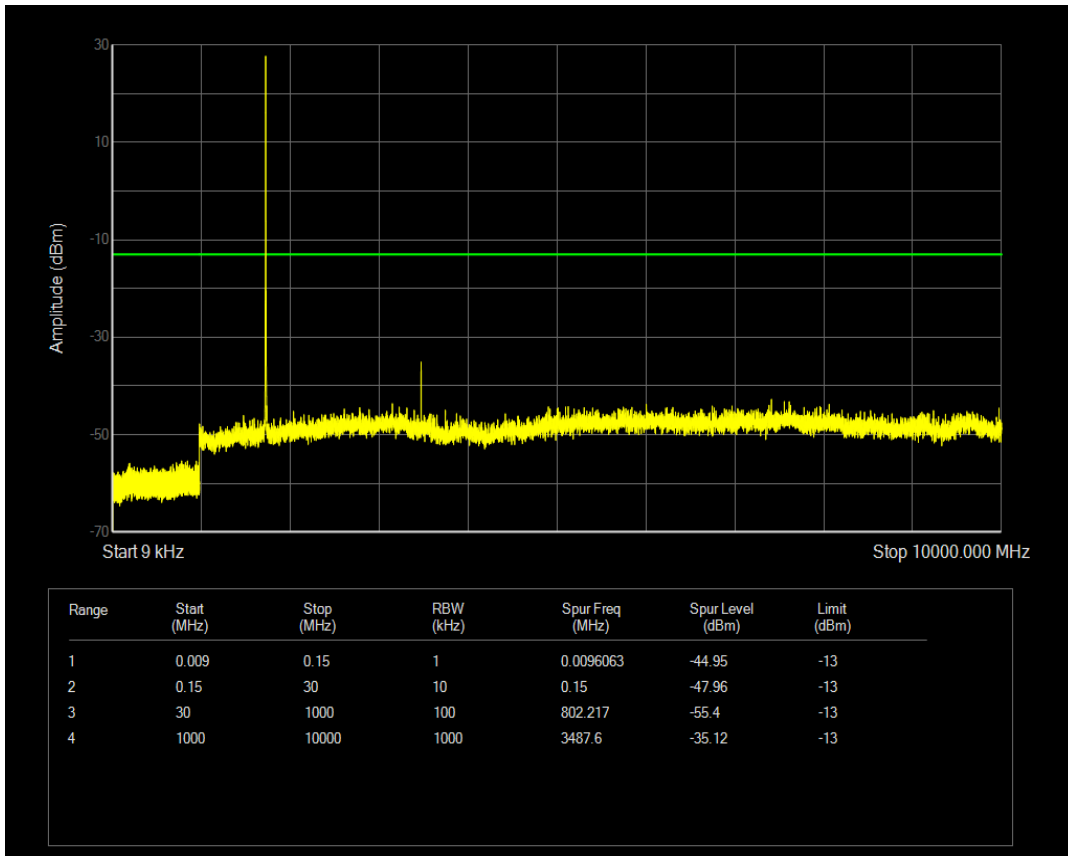

Band66 QPSK BW=3MHz Channel=132322 RB Size=15 Position=#0