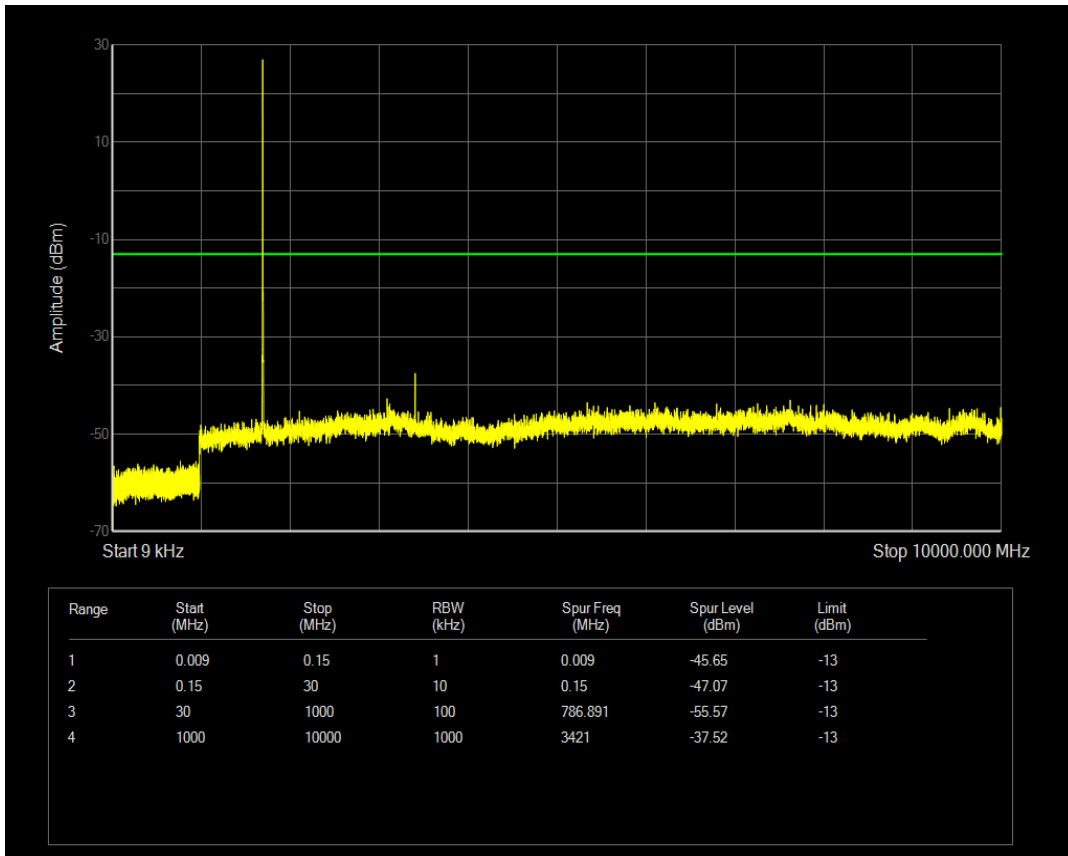

Band66 QPSK BW=3MHz Channel=132322 RB Size=1 Position=#0