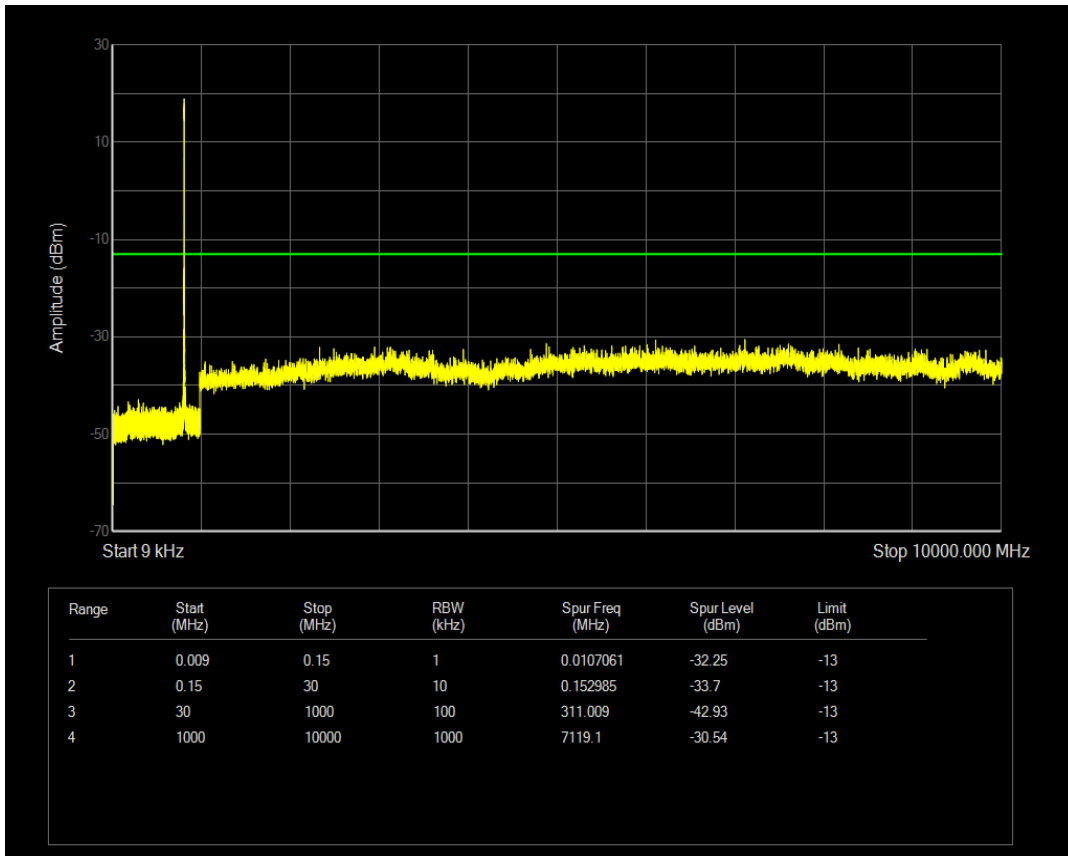

Band5 QPSK BW=1.4MHz Channel=20525 RB Size=1 Position=#0

Band5 QAM16 BW=1.4MHz Channel=20407 RB Size=6 Position=#0

Band5 QAM16 BW=1.4MHz Channel=20525 RB Size=1 Position=#0

Band5 QPSK BW=1.4MHz Channel=20525 RB Size=6 Position=#0

Band5 QAM16 BW=1.4MHz Channel=20525 RB Size=6 Position=#0

Band5 QPSK BW=1.4MHz Channel=20643 RB Size=6 Position=#0

Band5 QPSK BW=1.4MHz Channel=20643 RB Size=1 Position=#0

Band5 QAM16 BW=1.4MHz Channel=20643 RB Size=1 Position=#0

Band5 QPSK BW=3MHz Channel=20415 RB Size=1 Position=#0

Band5 QAM16 BW=1.4MHz Channel=20643 RB Size=6 Position=#0

Band5 QPSK BW=3MHz Channel=20415 RB Size=15 Position=#0

Band5 QAM16 BW=3MHz Channel=20415 RB Size=1 Position=#0