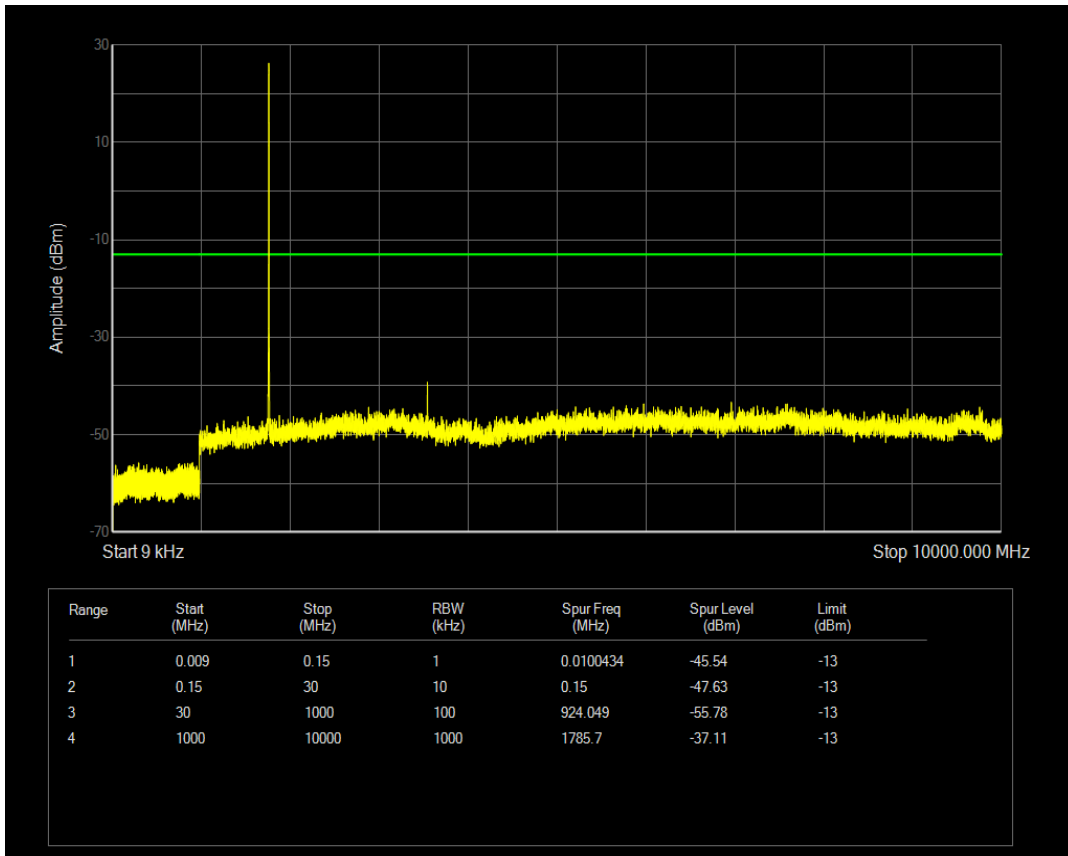

Band66 QPSK BW=3MHz Channel=131987 RB Size=15 Position=#0