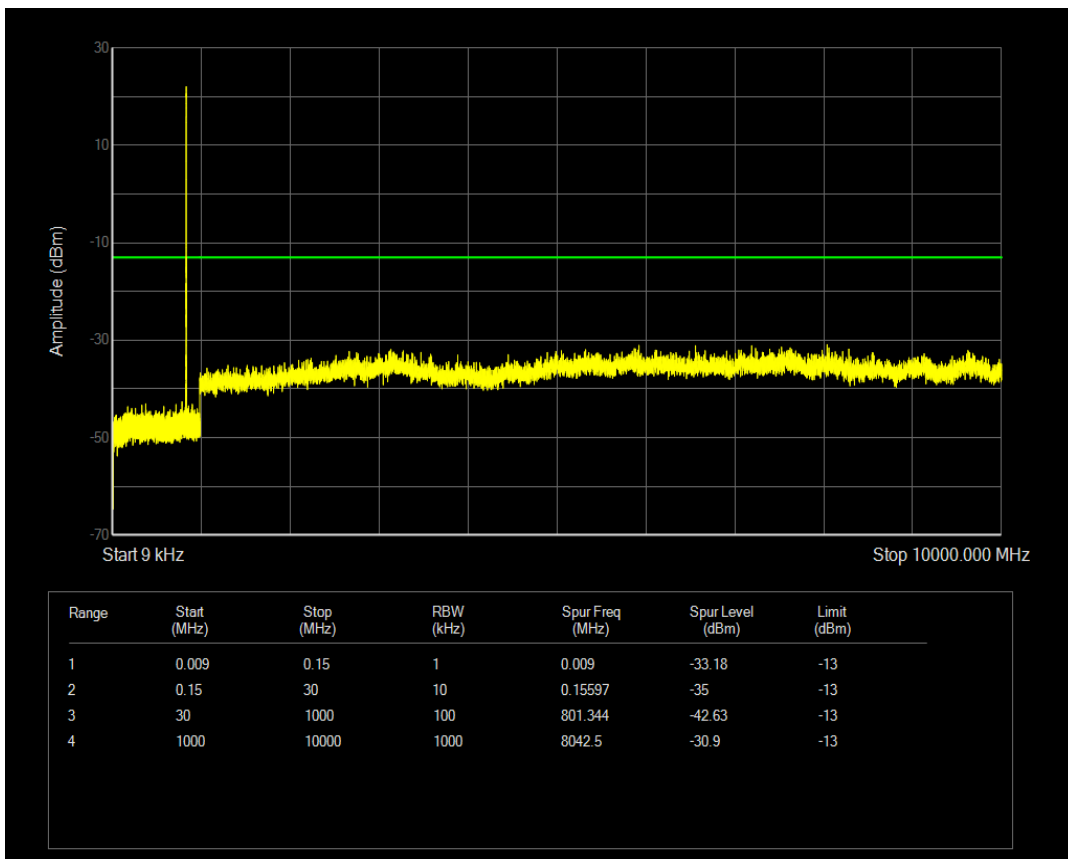

Band5 QPSK BW=1.4MHz Channel=20525 RB Size=1 Position=#0

Band5 QAM16 BW=1.4MHz Channel=20407 RB Size=6 Position=#0

Band5 QAM16 BW=1.4MHz Channel=20525 RB Size=1 Position=#0

Band5 QPSK BW=1.4MHz Channel=20525 RB Size=6 Position=#0

Band5 QAM16 BW=1.4MHz Channel=20525 RB Size=6 Position=#0

Band5 QPSK BW=1.4MHz Channel=20643 RB Size=6 Position=#0

Band5 QPSK BW=1.4MHz Channel=20643 RB Size=1 Position=#0

Band5 QAM16 BW=1.4MHz Channel=20643 RB Size=1 Position=#0

Band5 QPSK BW=3MHz Channel=20415 RB Size=1 Position=#0

Band5 QAM16 BW=1.4MHz Channel=20643 RB Size=6 Position=#0

Band5 QPSK BW=3MHz Channel=20415 RB Size=15 Position=#0

Band5 QAM16 BW=3MHz Channel=20415 RB Size=1 Position=#0