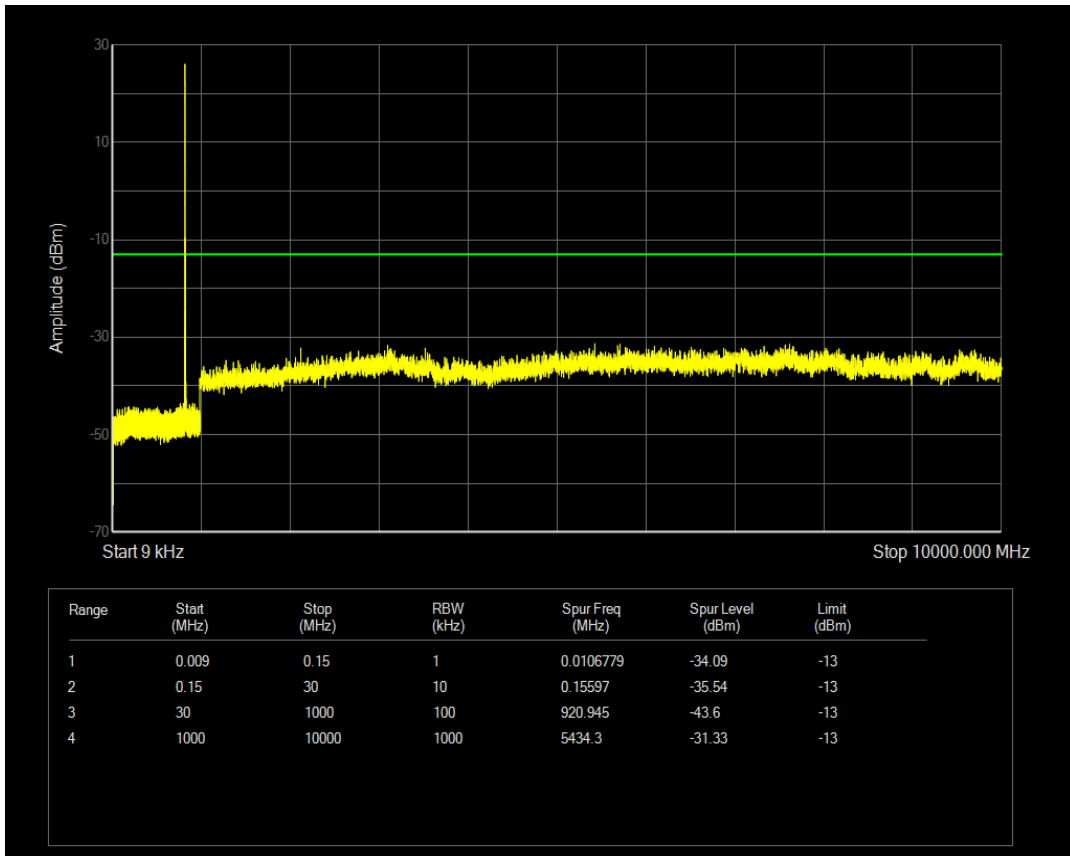

Band5 QPSK BW=5MHz Channel=20525 RB Size=1 Position=#0