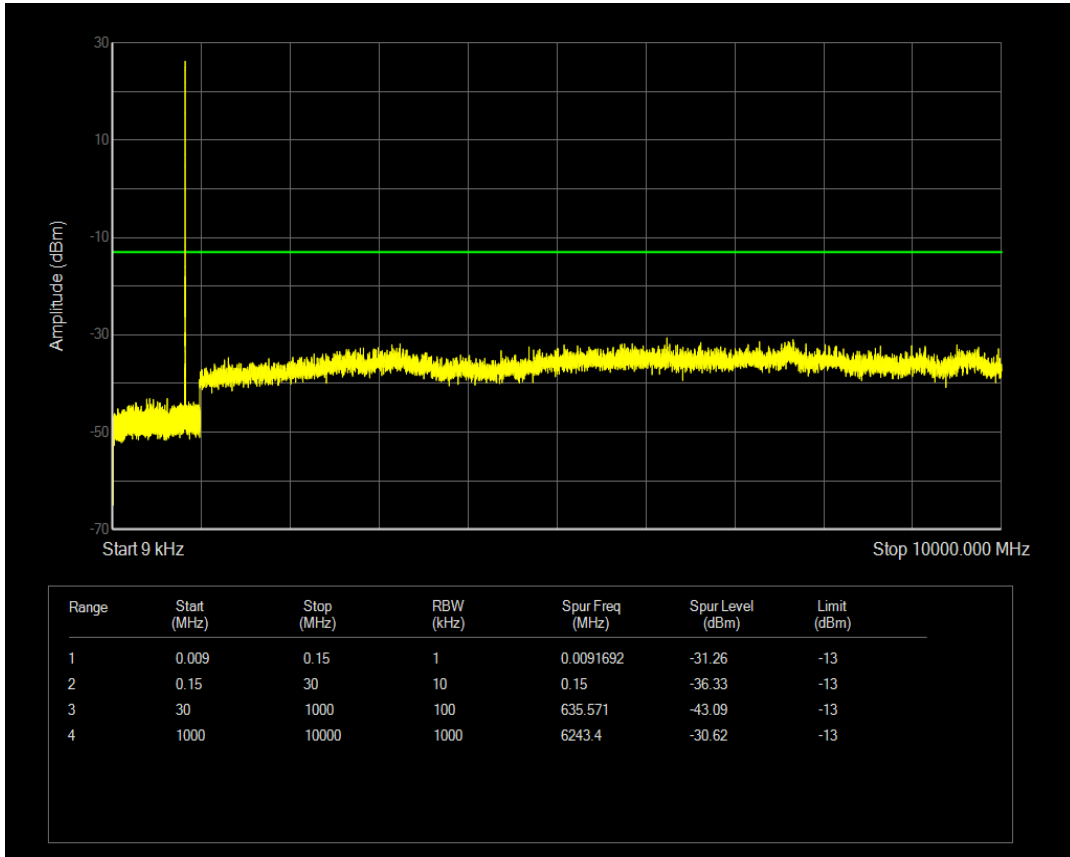

Band5 QPSK BW=1.4MHz Channel=20525 RB Size=1 Position=#0

Band5 QAM16 BW=1.4MHz Channel=20407 RB Size=6 Position=#0

Band5 QAM16 BW=1.4MHz Channel=20525 RB Size=1 Position=#0

Band5 QPSK BW=1.4MHz Channel=20525 RB Size=6 Position=#0

Band5 QAM16 BW=1.4MHz Channel=20525 RB Size=6 Position=#0

Band5 QPSK BW=1.4MHz Channel=20643 RB Size=6 Position=#0

Band5 QPSK BW=1.4MHz Channel=20643 RB Size=1 Position=#0

Band5 QAM16 BW=1.4MHz Channel=20643 RB Size=1 Position=#0