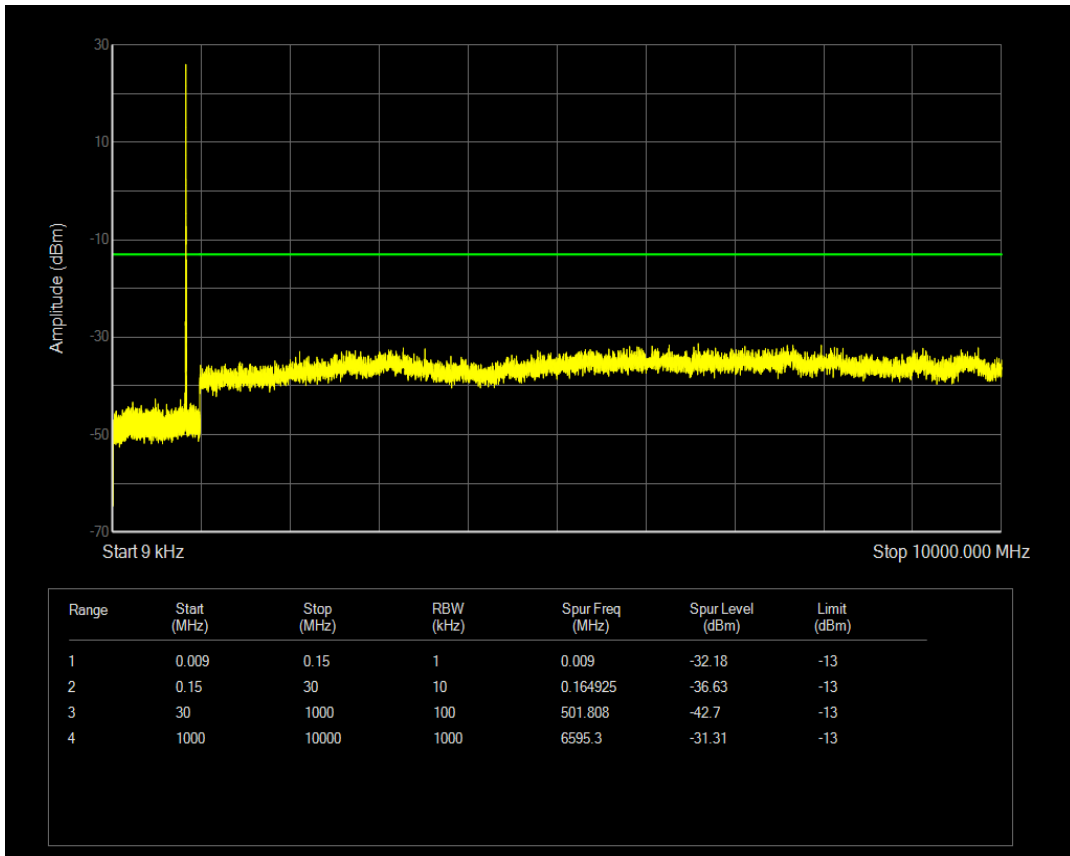

Band5 QPSK BW=5MHz Channel=20625 RB Size=1 Position=#0