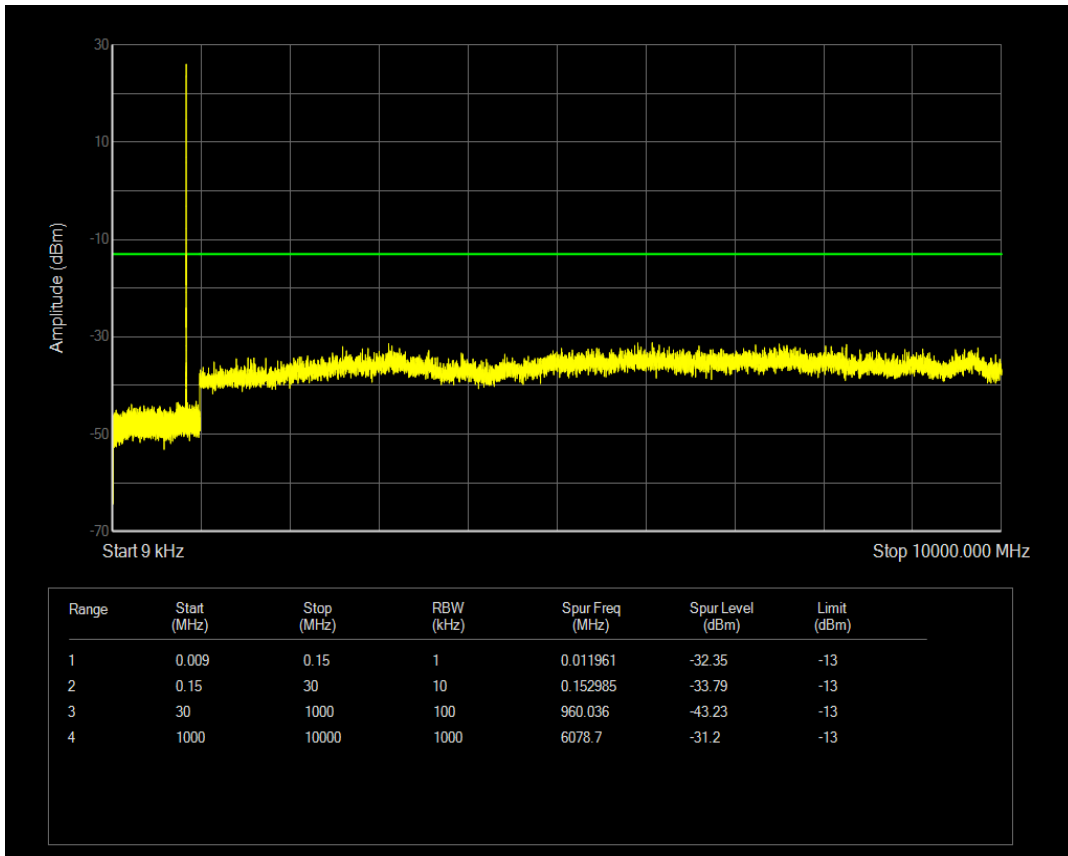

Band5 QPSK BW=1.4MHz Channel=20525 RB Size=1 Position=#0

Band5 QAM16 BW=1.4MHz Channel=20407 RB Size=6 Position=#0

Band5 QAM16 BW=1.4MHz Channel=20525 RB Size=1 Position=#0

Band5 QPSK BW=1.4MHz Channel=20525 RB Size=6 Position=#0

Band5 QAM16 BW=1.4MHz Channel=20525 RB Size=6 Position=#0

Band5 QPSK BW=1.4MHz Channel=20643 RB Size=6 Position=#0

Band5 QPSK BW=1.4MHz Channel=20643 RB Size=1 Position=#0

Band5 QAM16 BW=1.4MHz Channel=20643 RB Size=1 Position=#0