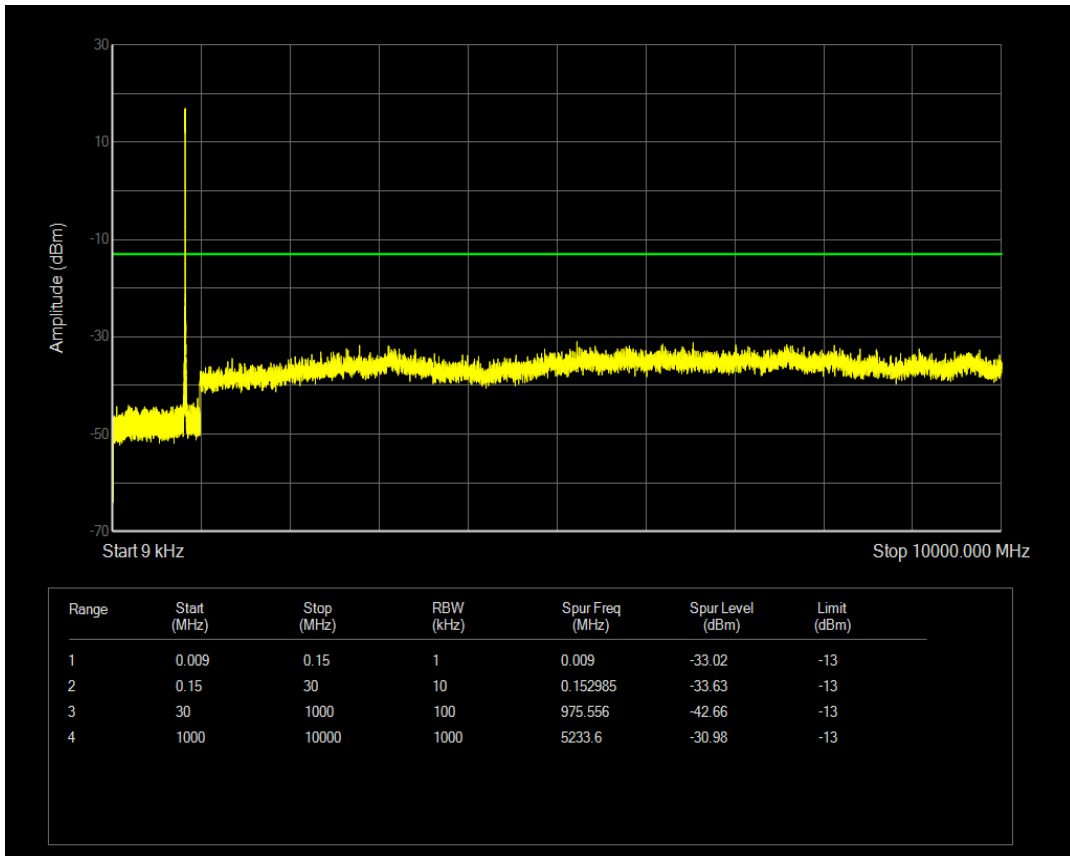

Band5 QAM16 BW=3MHz Channel=20635 RB Size=1 Position=#0

Band5 QPSK BW=5MHz Channel=20425 RB Size=25 Position=#0

Band5 QPSK BW=5MHz Channel=20425 RB Size=1 Position=#0

Band5 QAM16 BW=5MHz Channel=20425 RB Size=1 Position=#0

Band5 QAM16 BW=5MHz Channel=20425 RB Size=25 Position=#0

Band5 QPSK BW=5MHz Channel=20525 RB Size=1 Position=#0

Band5 QPSK BW=5MHz Channel=20525 RB Size=25 Position=#0

Band5 QAM16 BW=5MHz Channel=20525 RB Size=1 Position=#0