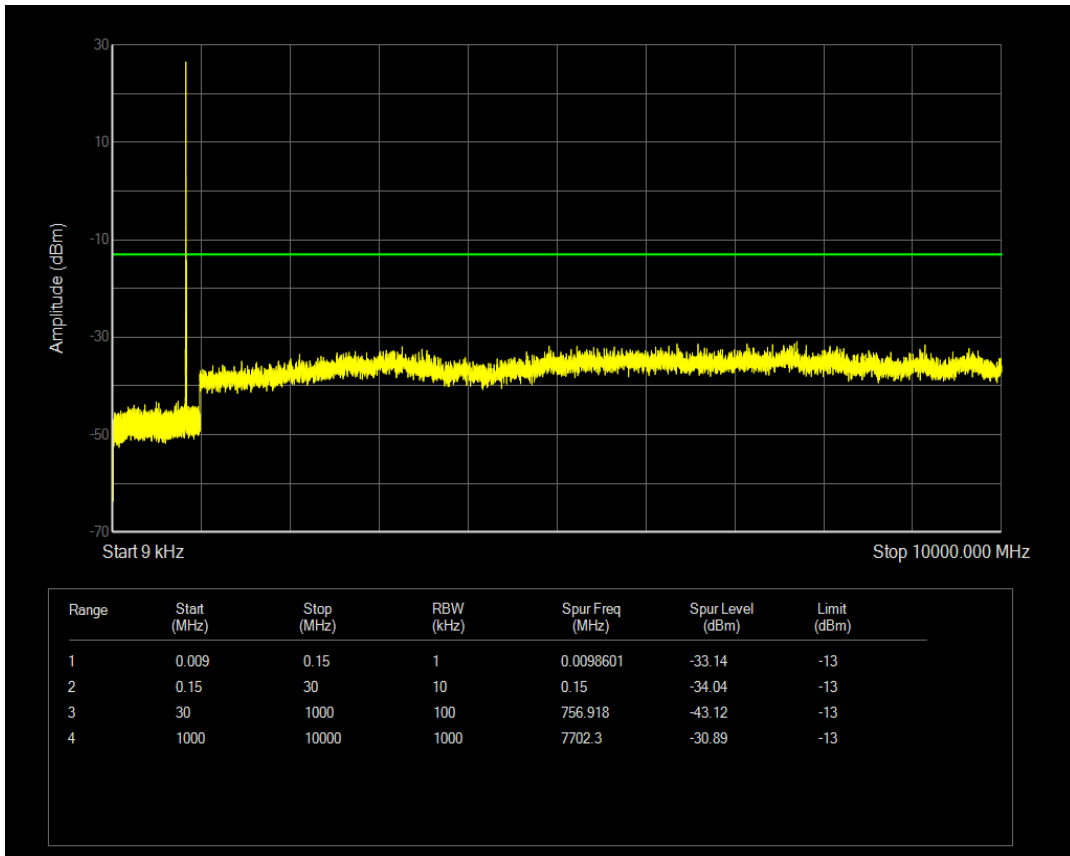

Band5 QAM16 BW=5MHz Channel=20525 RB Size=25 Position=#0

Band5 QPSK BW=5MHz Channel=20625 RB Size=1 Position=#0

Band5 QPSK BW=5MHz Channel=20625 RB Size=25 Position=#0

Band5 QAM16 BW=5MHz Channel=20625 RB Size=1 Position=#0