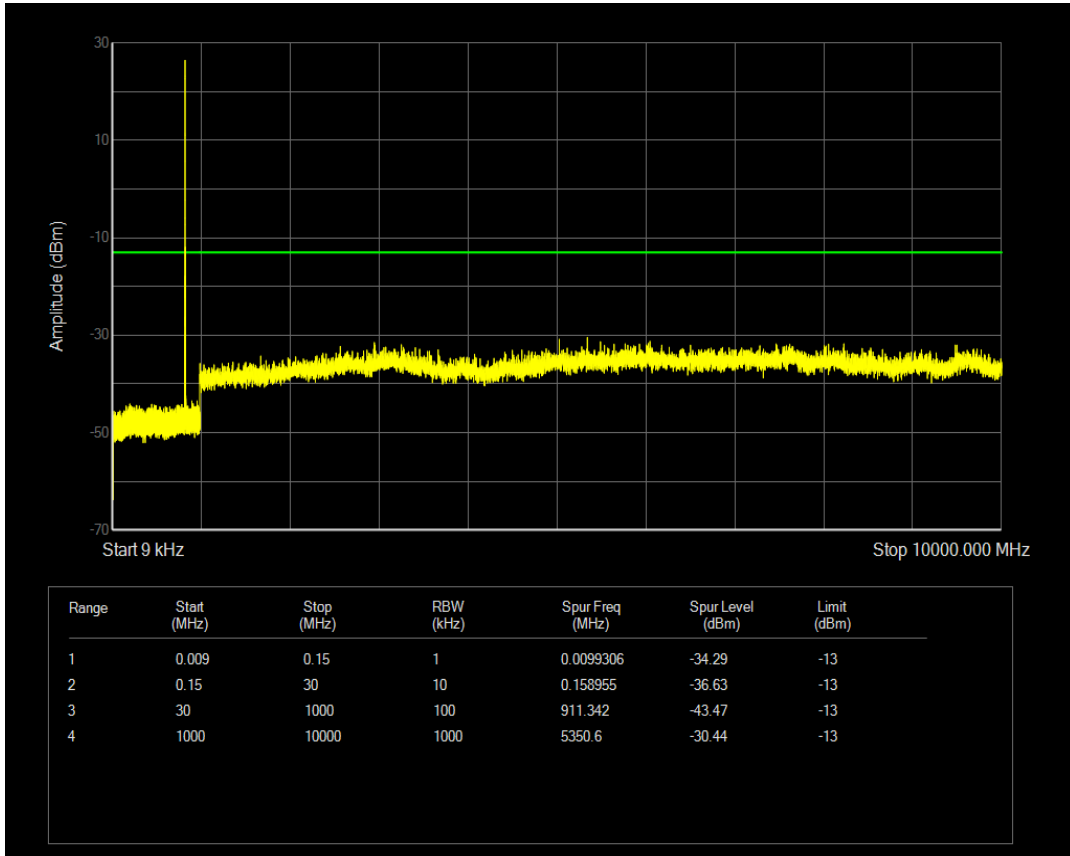

Band5 QAM16 BW=3MHz Channel=20415 RB Size=15 Position=#0

Band5 QPSK BW=3MHz Channel=20525 RB Size=15 Position=#0

Band5 QPSK BW=3MHz Channel=20525 RB Size=1 Position=#0

Band5 QAM16 BW=3MHz Channel=20525 RB Size=1 Position=#0