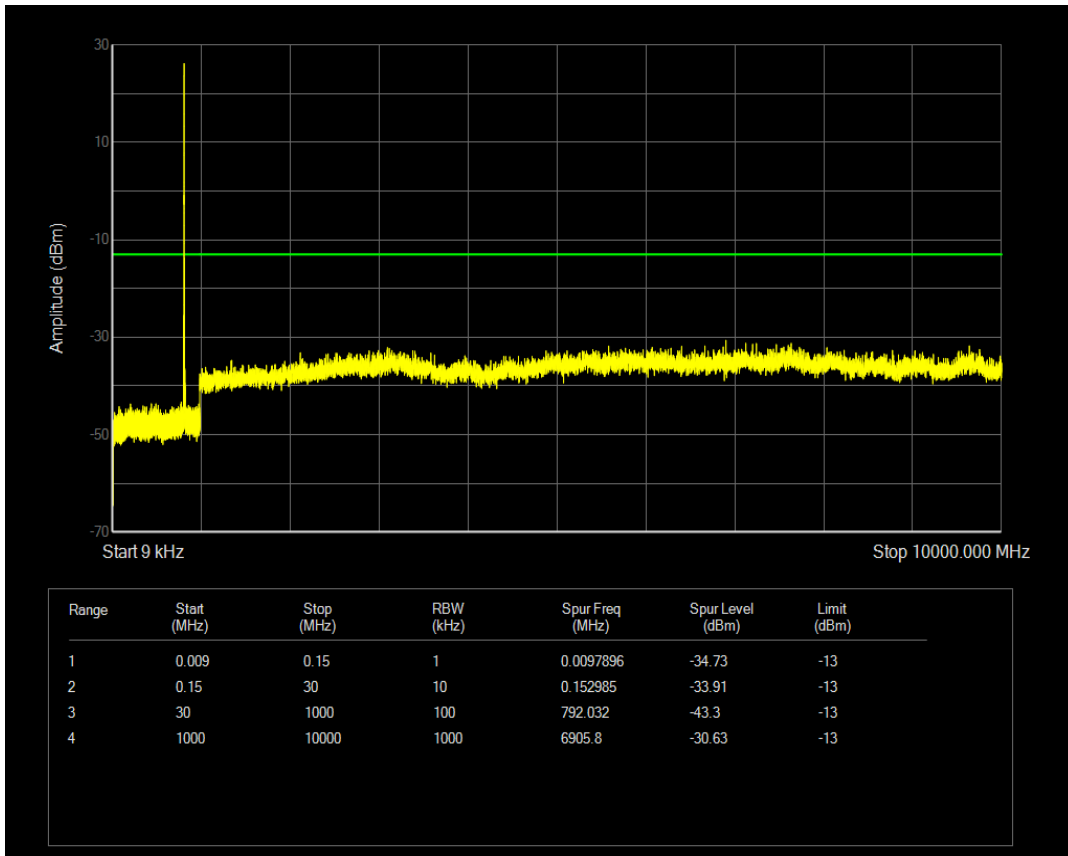

Band5 QAM16 BW=3MHz Channel=20635 RB Size=1 Position=#0

Band5 QPSK BW=5MHz Channel=20425 RB Size=25 Position=#0

Band5 QPSK BW=5MHz Channel=20425 RB Size=1 Position=#0

Band5 QAM16 BW=5MHz Channel=20425 RB Size=1 Position=#0

Band5 QAM16 BW=5MHz Channel=20425 RB Size=25 Position=#0

Band5 QPSK BW=5MHz Channel=20525 RB Size=1 Position=#0

Band5 QPSK BW=5MHz Channel=20525 RB Size=25 Position=#0

Band5 QAM16 BW=5MHz Channel=20525 RB Size=1 Position=#0