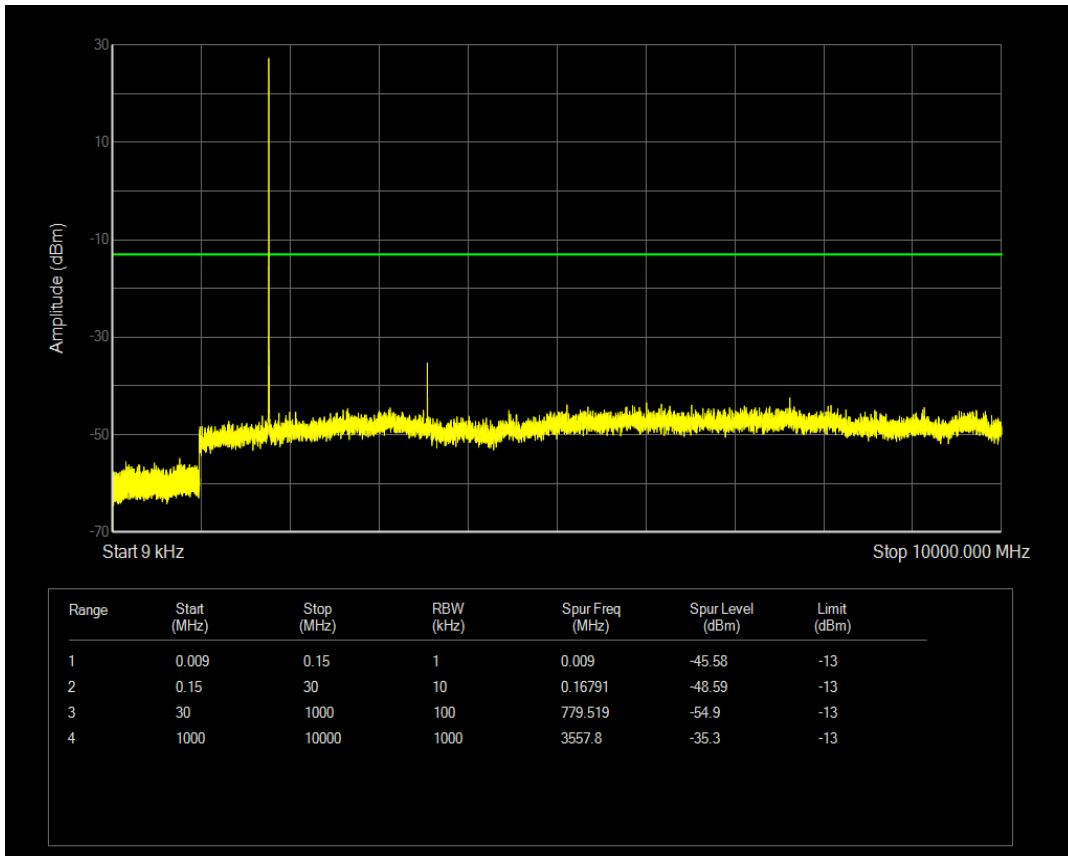

Band66 QPSK BW=1.4MHz Channel=132665 RB Size=6 Position=#0

Band66 QPSK BW=1.4MHz Channel=132665 RB Size=1 Position=#0