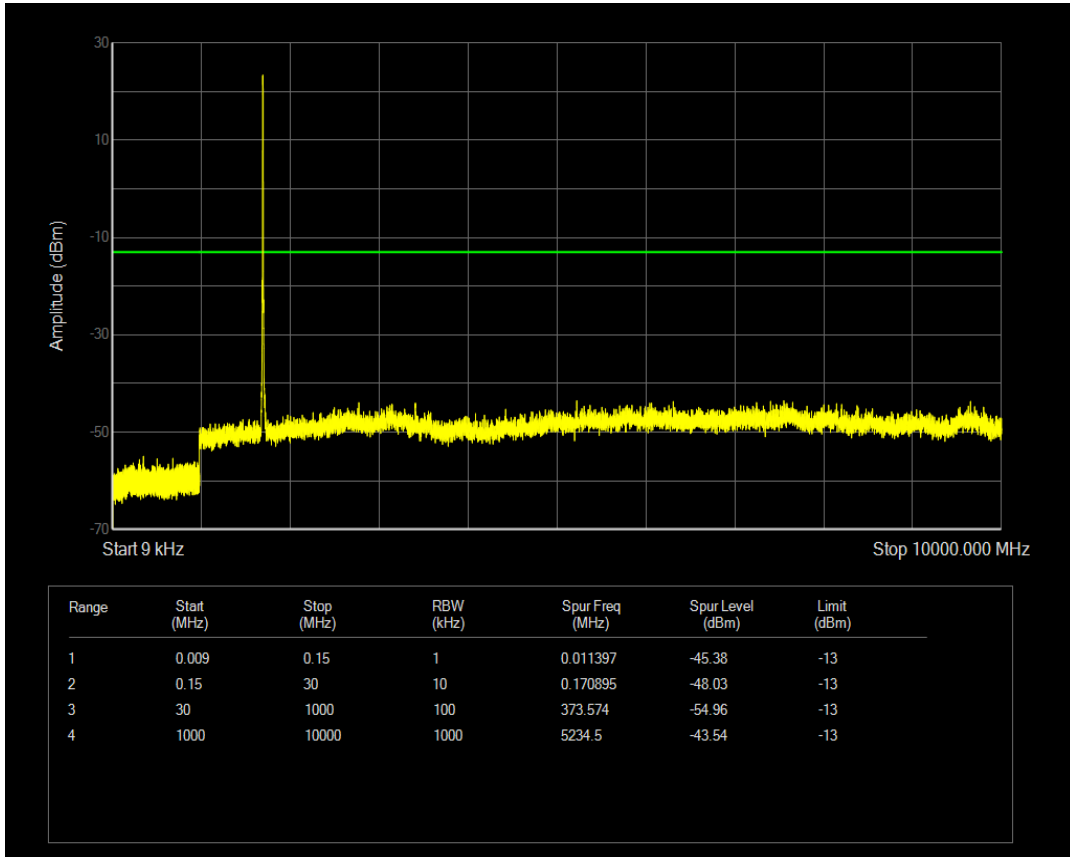

Band66 QAM16 BW=3MHz Channel=132657 RB Size=15 Position=#0

Band66 QPSK BW=5MHz Channel=131997 RB Size=1 Position=#0

Band66 QAM16 BW=5MHz Channel=131997 RB Size=1 Position=#0

Band66 QPSK BW=5MHz Channel=131997 RB Size=25 Position=#0

Band66 QAM16 BW=5MHz Channel=131997 RB Size=25 Position=#0

Band66 QPSK BW=5MHz Channel=132322 RB Size=1 Position=#0

Band66 QPSK BW=5MHz Channel=132322 RB Size=25 Position=#0

Band66 QAM16 BW=5MHz Channel=132322 RB Size=1 Position=#0