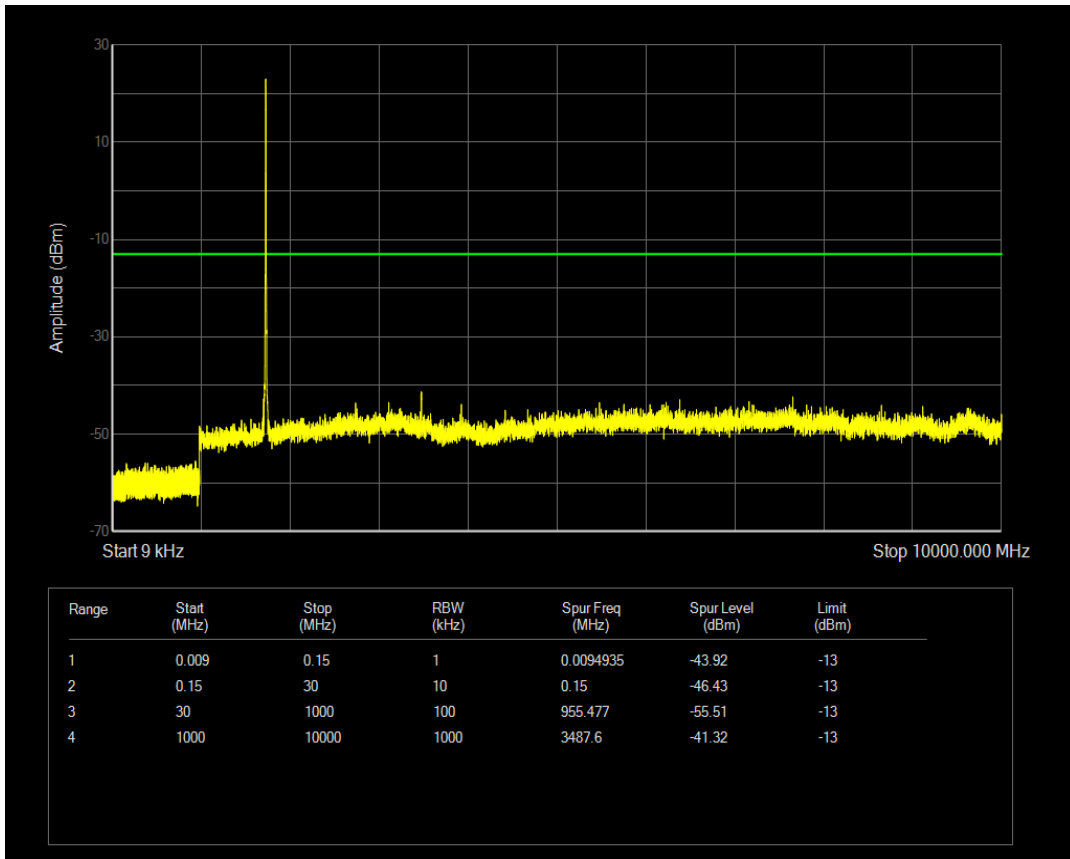

Band66 QAM16 BW=5MHz Channel=131997 RB Size=25 Position=#0

Band66 QPSK BW=5MHz Channel=132322 RB Size=1 Position=#0

Band66 QPSK BW=5MHz Channel=132322 RB Size=25 Position=#0

Band66 QAM16 BW=5MHz Channel=132322 RB Size=1 Position=#0

Band66 QAM16 BW=5MHz Channel=132322 RB Size=25 Position=#0

Band66 QPSK BW=5MHz Channel=132647 RB Size=1 Position=#0

Band66 QPSK BW=5MHz Channel=132647 RB Size=25 Position=#0

Band66 QAM16 BW=5MHz Channel=132647 RB Size=1 Position=#0