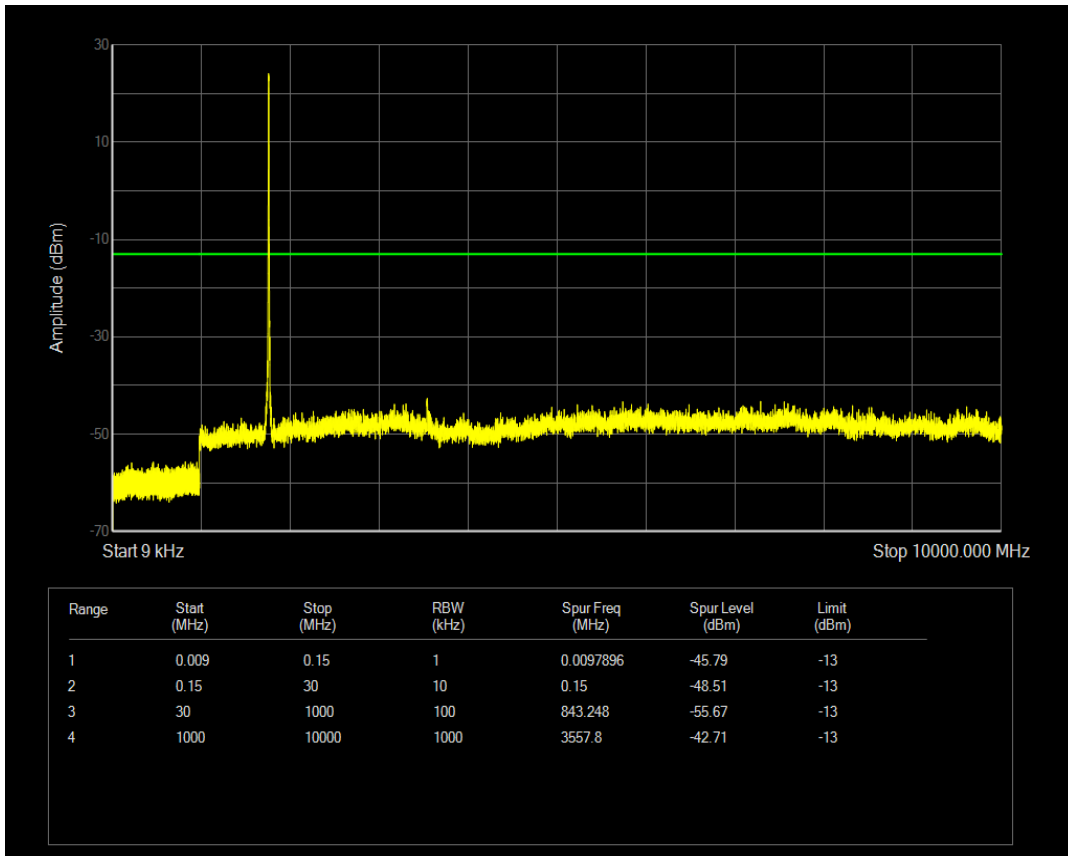

Band66 QAM16 BW=5MHz Channel=131997 RB Size=25 Position=#0

Band66 QPSK BW=5MHz Channel=132322 RB Size=1 Position=#0

Band66 QPSK BW=5MHz Channel=132322 RB Size=25 Position=#0

Band66 QAM16 BW=5MHz Channel=132322 RB Size=1 Position=#0

Band66 QAM16 BW=5MHz Channel=132322 RB Size=25 Position=#0

Band66 QPSK BW=5MHz Channel=132647 RB Size=1 Position=#0

Band66 QPSK BW=5MHz Channel=132647 RB Size=25 Position=#0

Band66 QAM16 BW=5MHz Channel=132647 RB Size=1 Position=#0