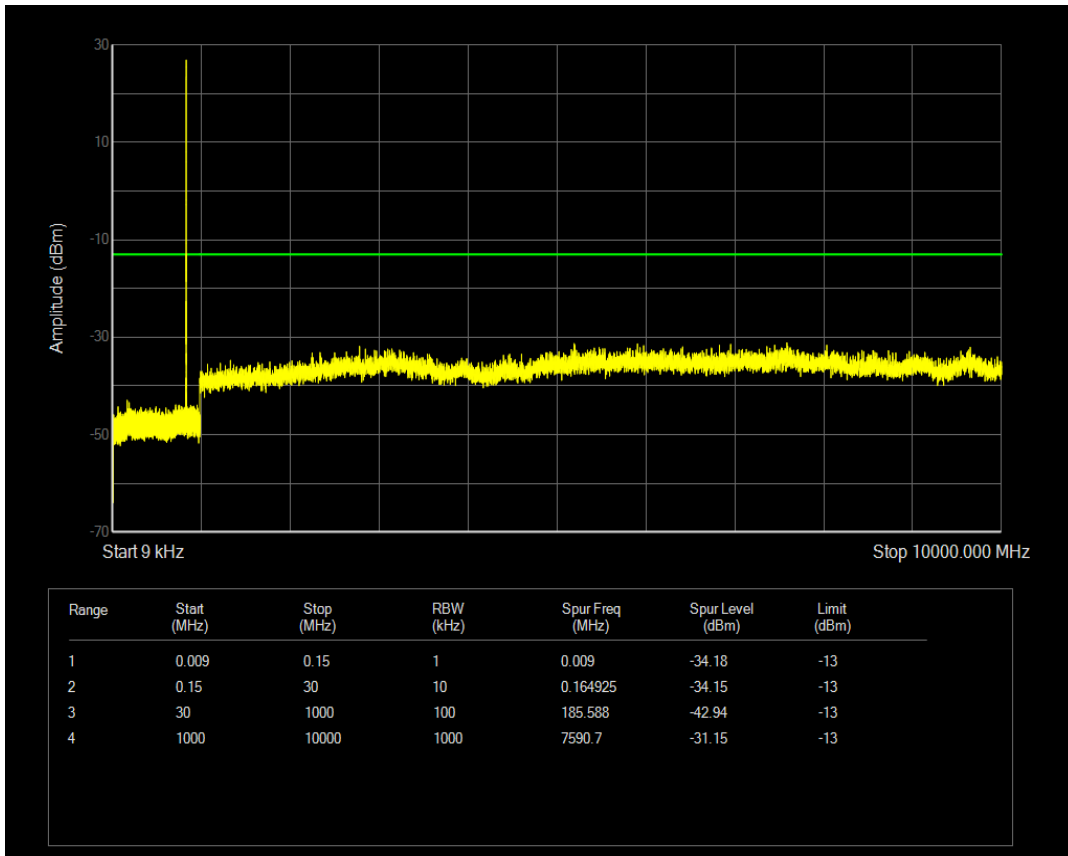

Band5 QPSK BW=1.4MHz Channel=20525 RB Size=1 Position=#0

Band5 QAM16 BW=1.4MHz Channel=20407 RB Size=6 Position=#0

Band5 QAM16 BW=1.4MHz Channel=20525 RB Size=1 Position=#0

Band5 QPSK BW=1.4MHz Channel=20525 RB Size=6 Position=#0

Band5 QAM16 BW=1.4MHz Channel=20525 RB Size=6 Position=#0

Band5 QPSK BW=1.4MHz Channel=20643 RB Size=6 Position=#0

Band5 QPSK BW=1.4MHz Channel=20643 RB Size=1 Position=#0

Band5 QAM16 BW=1.4MHz Channel=20643 RB Size=1 Position=#0

Band5 QPSK BW=3MHz Channel=20415 RB Size=1 Position=#0

Band5 QAM16 BW=1.4MHz Channel=20643 RB Size=6 Position=#0

Band5 QPSK BW=3MHz Channel=20415 RB Size=15 Position=#0

Band5 QAM16 BW=3MHz Channel=20415 RB Size=1 Position=#0