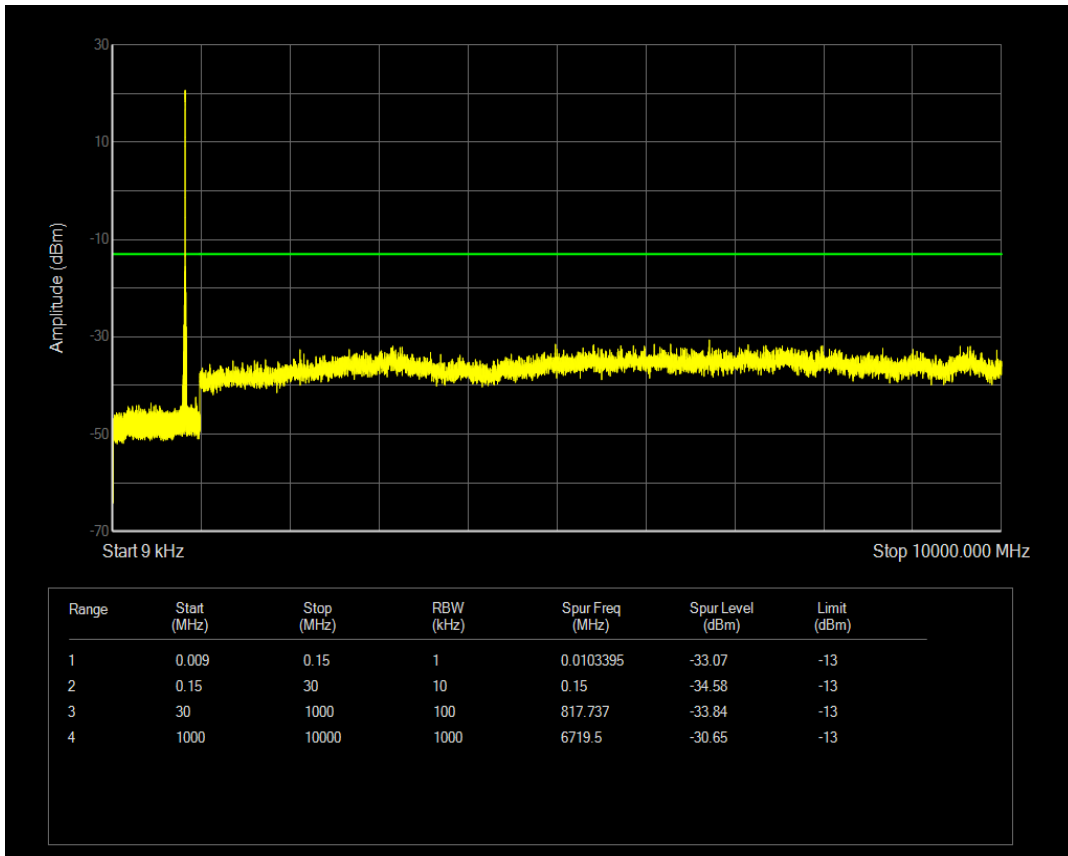

Band5 QPSK BW=1.4MHz Channel=20525 RB Size=1 Position=#0

Band5 QAM16 BW=1.4MHz Channel=20407 RB Size=6 Position=#0

Band5 QAM16 BW=1.4MHz Channel=20525 RB Size=1 Position=#0

Band5 QPSK BW=1.4MHz Channel=20525 RB Size=6 Position=#0

Band5 QAM16 BW=1.4MHz Channel=20525 RB Size=6 Position=#0

Band5 QPSK BW=1.4MHz Channel=20643 RB Size=6 Position=#0

Band5 QPSK BW=1.4MHz Channel=20643 RB Size=1 Position=#0

Band5 QAM16 BW=1.4MHz Channel=20643 RB Size=1 Position=#0