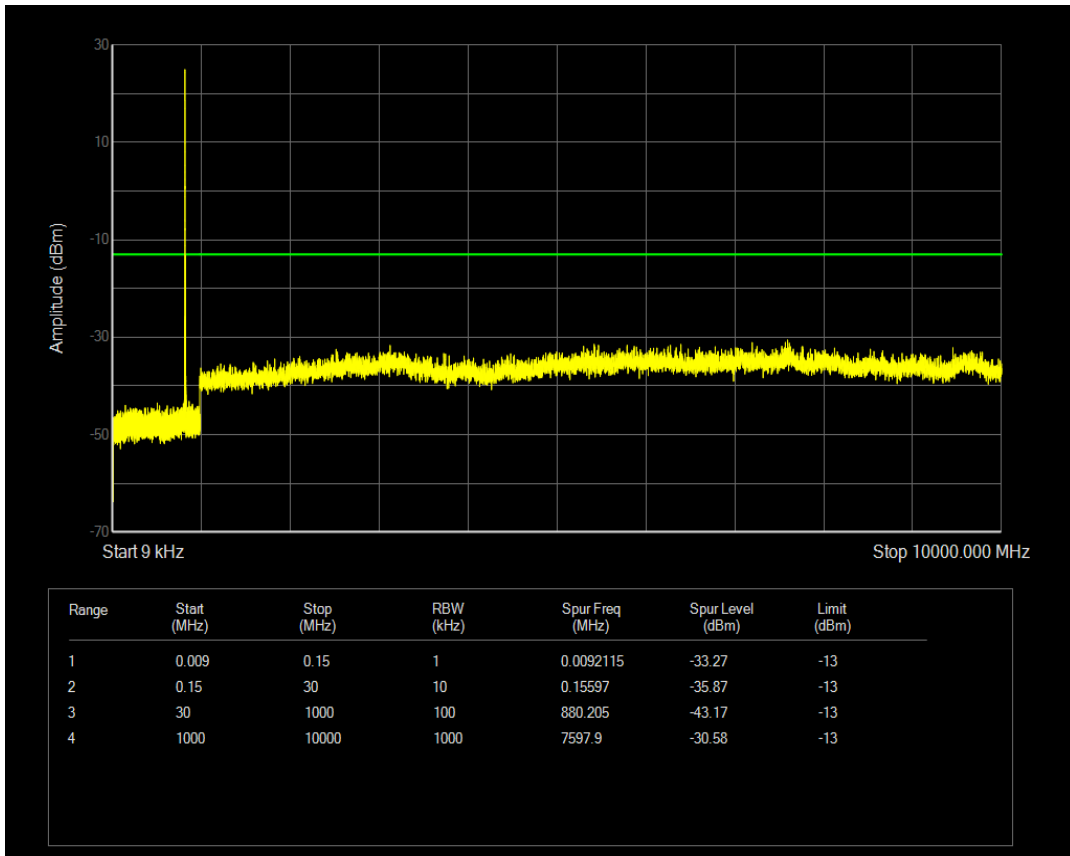

Band5 QAM16 BW=5MHz Channel=20425 RB Size=25 Position=#0

Band5 QPSK BW=5MHz Channel=20525 RB Size=1 Position=#0

Band5 QPSK BW=5MHz Channel=20525 RB Size=25 Position=#0

Band5 QAM16 BW=5MHz Channel=20525 RB Size=1 Position=#0