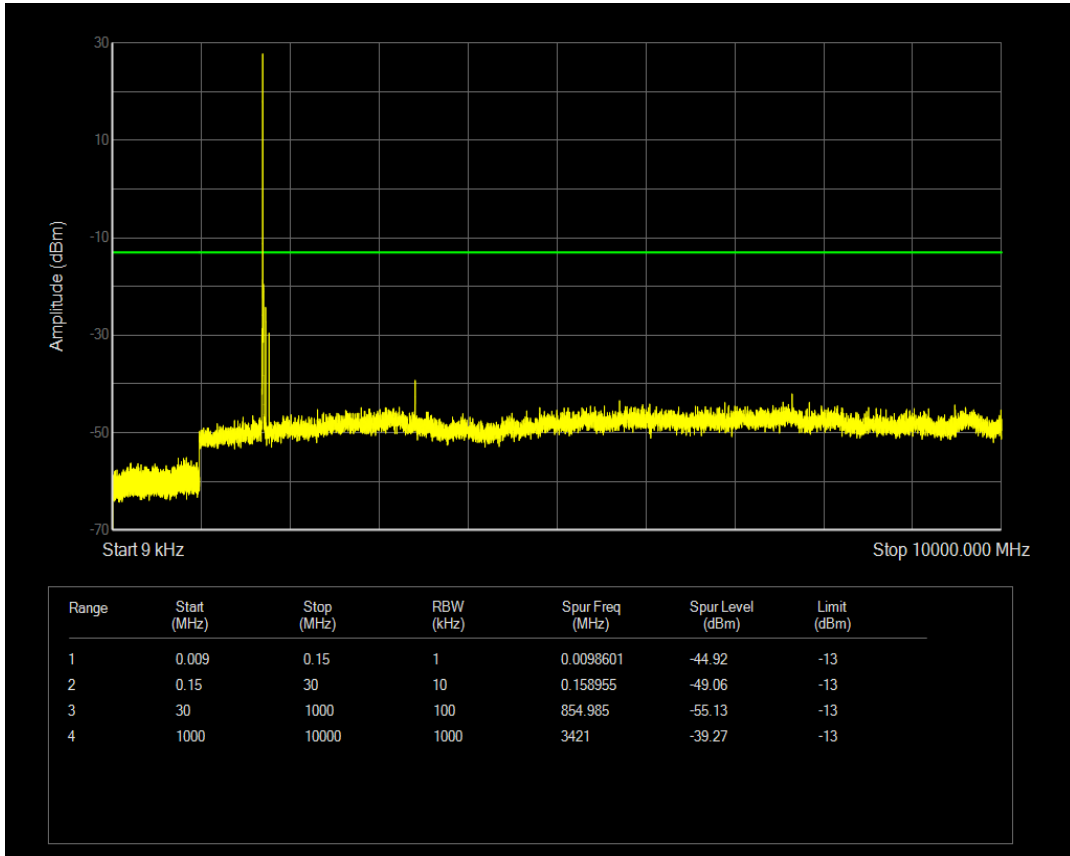

Band66 QAM16 BW=3MHz Channel=132322 RB Size=15 Position=#0

Band66 QPSK BW=3MHz Channel=132657 RB Size=1 Position=#0

Band66 QPSK BW=3MHz Channel=132657 RB Size=15 Position=#0

Band66 QAM16 BW=3MHz Channel=132657 RB Size=1 Position=#0

Band66 QAM16 BW=3MHz Channel=132657 RB Size=15 Position=#0

Band66 QPSK BW=5MHz Channel=131997 RB Size=1 Position=#0

Band66 QAM16 BW=5MHz Channel=131997 RB Size=1 Position=#0

Band66 QPSK BW=5MHz Channel=131997 RB Size=25 Position=#0