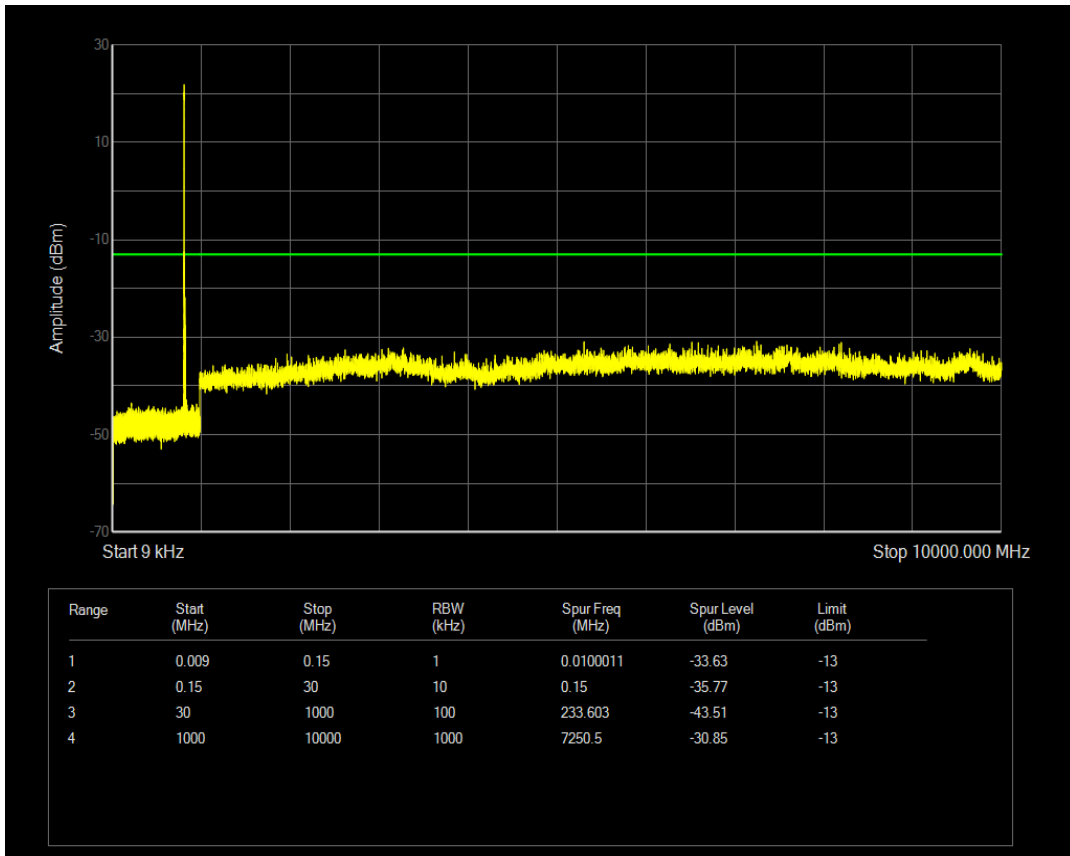

Band5 QPSK BW=1.4MHz Channel=20525 RB Size=1 Position=#0

Band5 QAM16 BW=1.4MHz Channel=20407 RB Size=6 Position=#0

Band5 QAM16 BW=1.4MHz Channel=20525 RB Size=1 Position=#0

Band5 QPSK BW=1.4MHz Channel=20525 RB Size=6 Position=#0

Band5 QAM16 BW=1.4MHz Channel=20525 RB Size=6 Position=#0

Band5 QPSK BW=1.4MHz Channel=20643 RB Size=6 Position=#0

Band5 QPSK BW=1.4MHz Channel=20643 RB Size=1 Position=#0

Band5 QAM16 BW=1.4MHz Channel=20643 RB Size=1 Position=#0