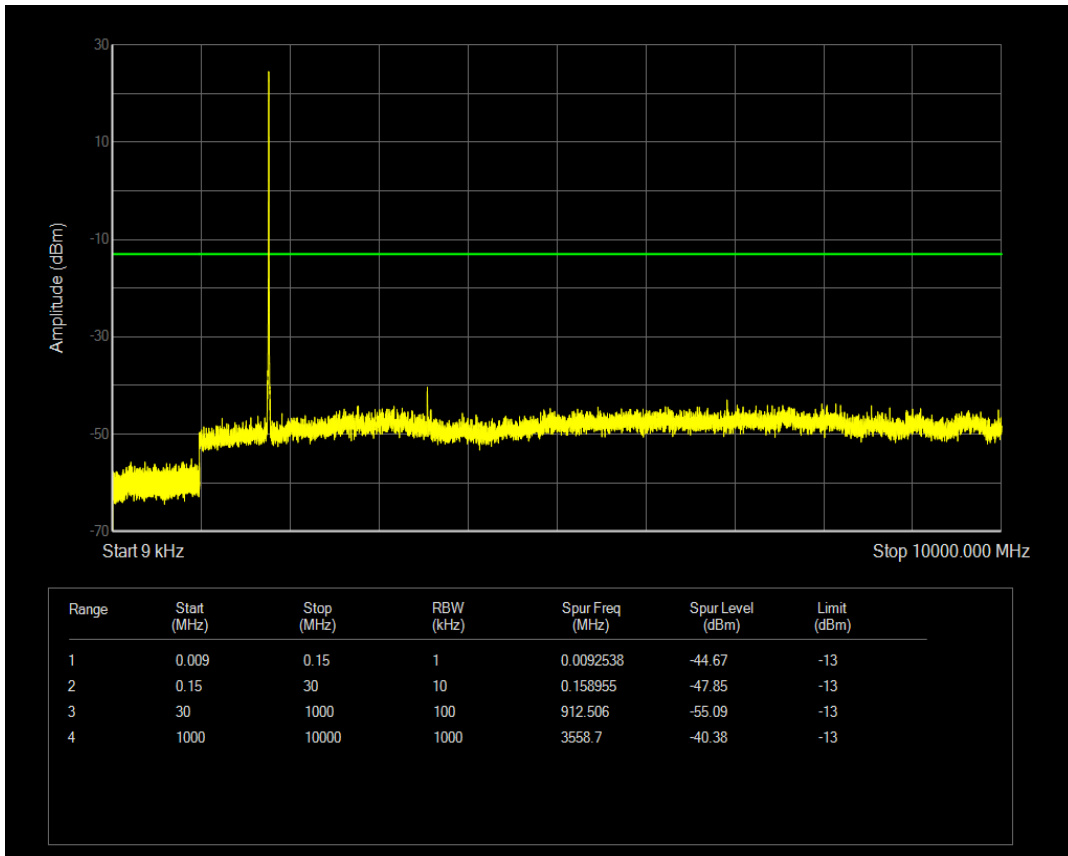

Band66 QAM16 BW=3MHz Channel=132657 RB Size=1 Position=#0