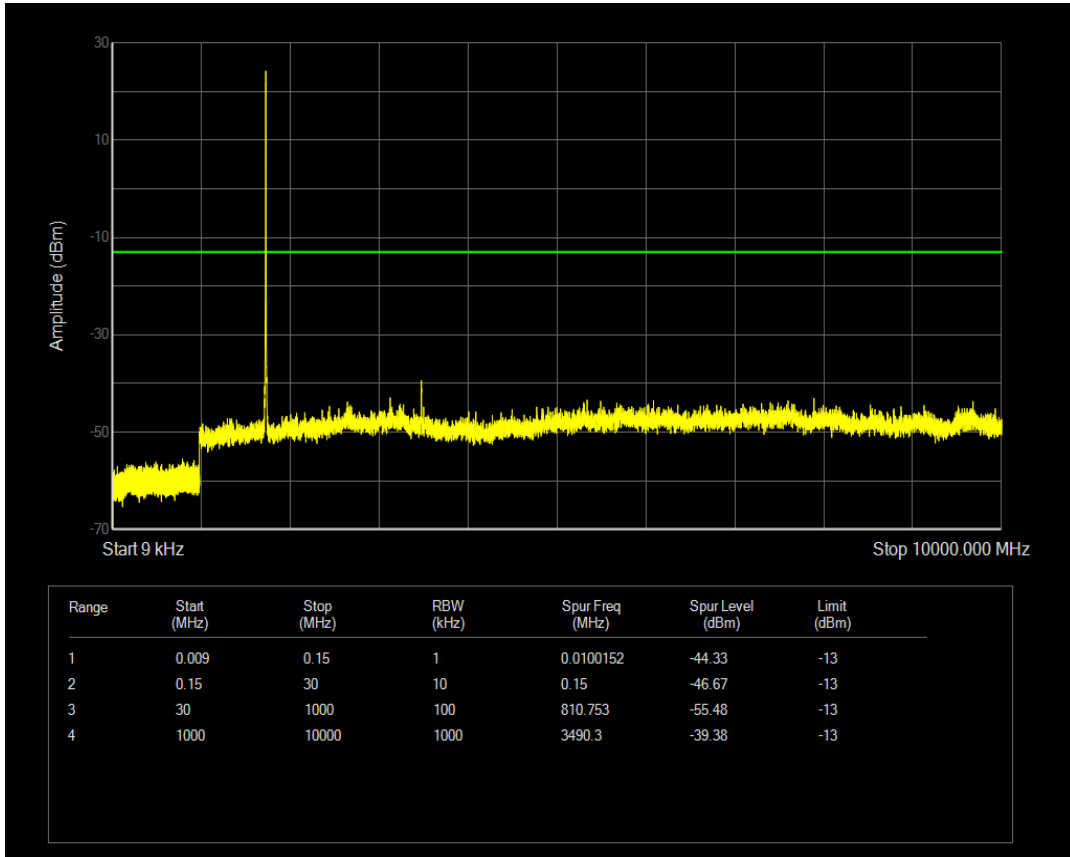

Band66 QPSK BW=3MHz Channel=132657 RB Size=1 Position=#0