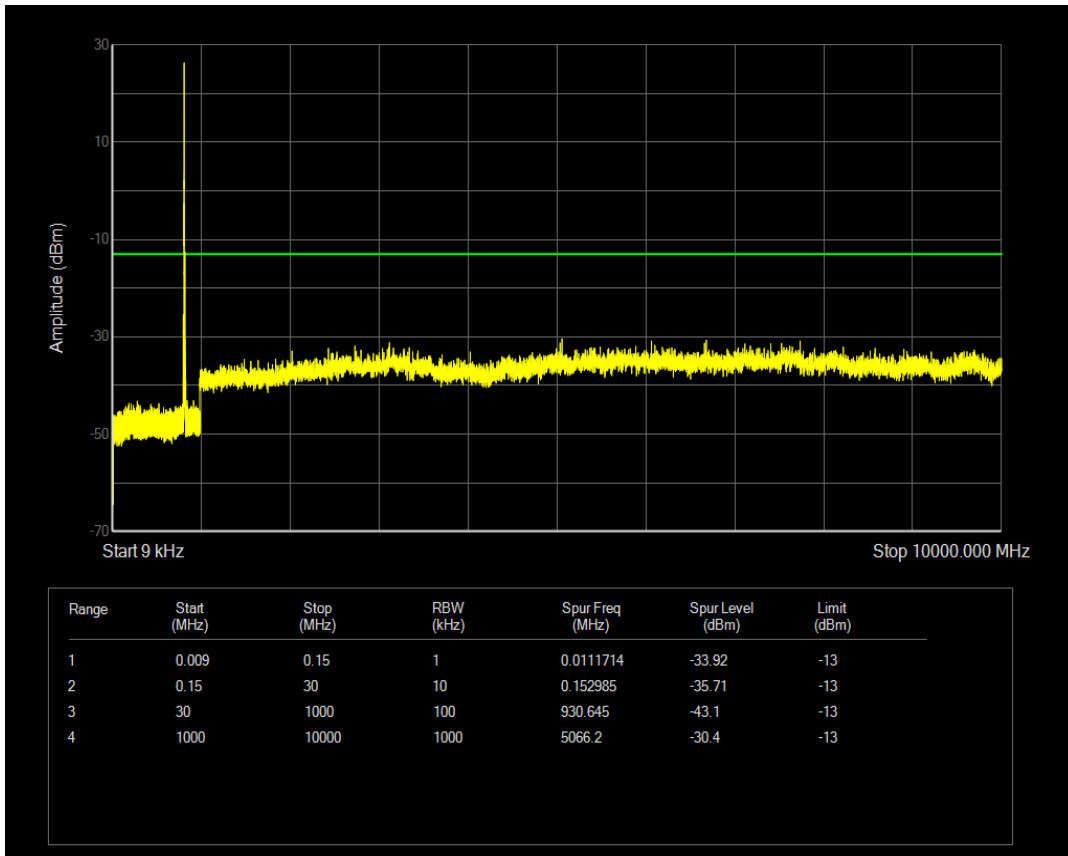

Band5 QAM16 BW=10MHz Channel=20450 RB Size=1 Position=#0