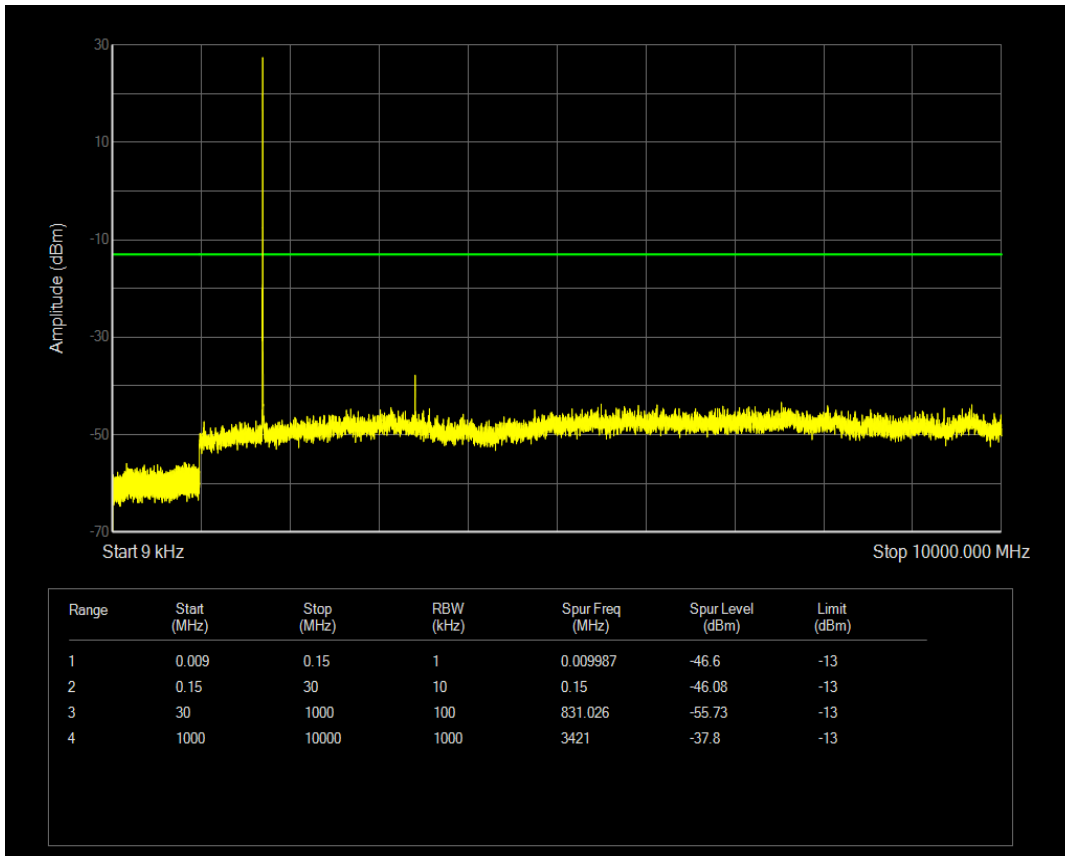

Band5 QAM16 BW=10MHz Channel=20600 RB Size=50 Position=#0

Band66 QPSK BW=1.4MHz Channel=131979 RB Size=6 Position=#0

Band66 QPSK BW=1.4MHz Channel=131979 RB Size=1 Position=#0

Band66 QAM16 BW=1.4MHz Channel=131979 RB Size=1 Position=#0