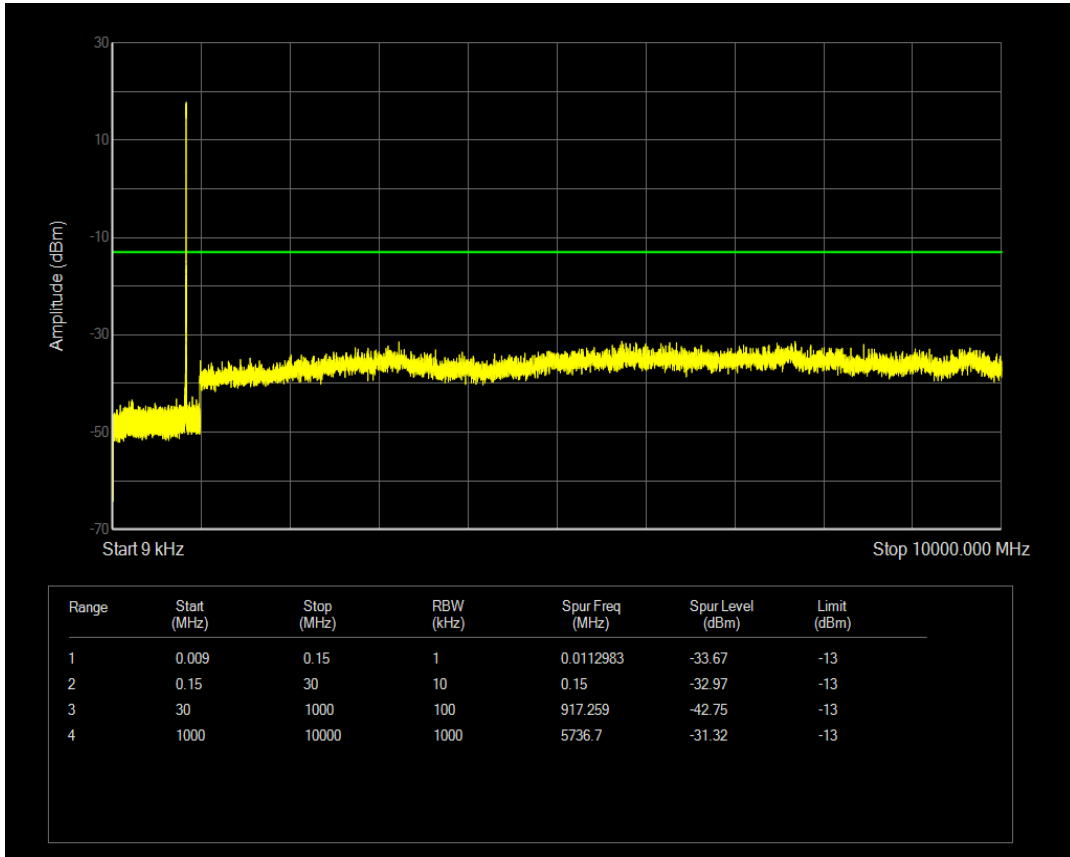

Band5 QPSK BW=3MHz Channel=20635 RB Size=15 Position=#0