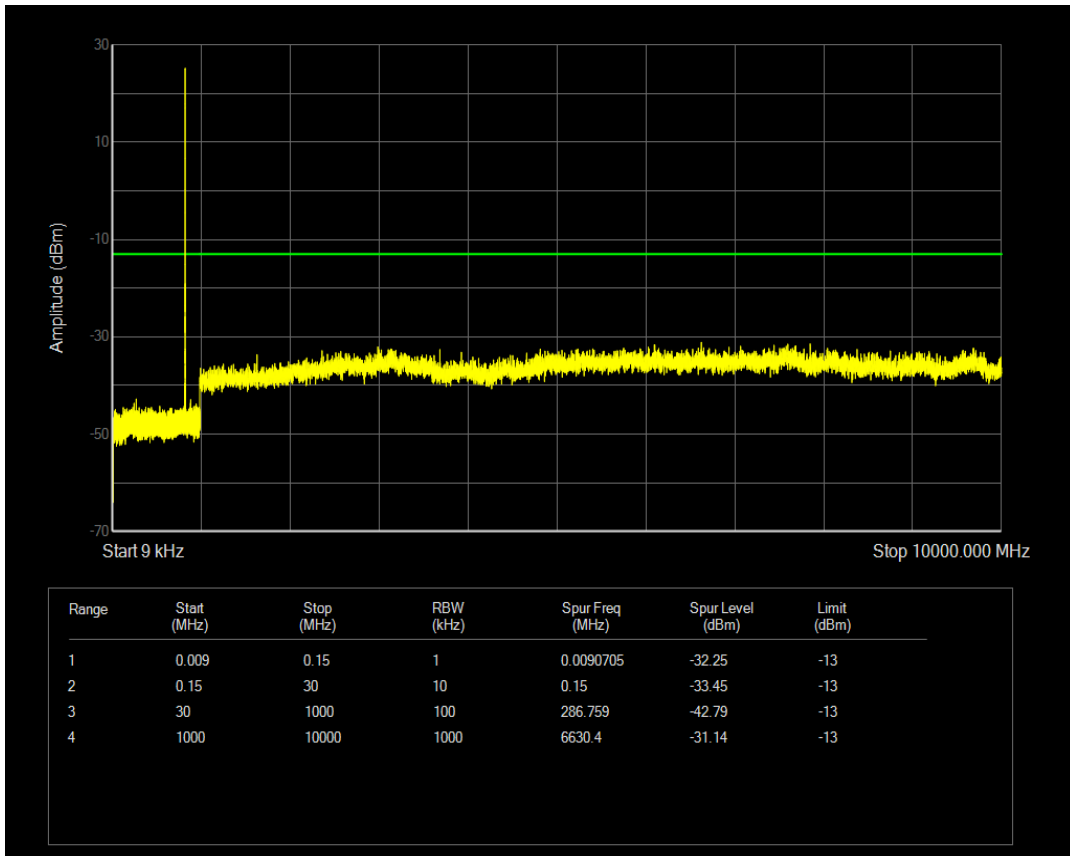

Band5 QPSK BW=1.4MHz Channel=20525 RB Size=1 Position=#0

Band5 QAM16 BW=1.4MHz Channel=20407 RB Size=6 Position=#0

Band5 QAM16 BW=1.4MHz Channel=20525 RB Size=1 Position=#0

Band5 QPSK BW=1.4MHz Channel=20525 RB Size=6 Position=#0

Band5 QAM16 BW=1.4MHz Channel=20525 RB Size=6 Position=#0

Band5 QPSK BW=1.4MHz Channel=20643 RB Size=6 Position=#0

Band5 QPSK BW=1.4MHz Channel=20643 RB Size=1 Position=#0

Band5 QAM16 BW=1.4MHz Channel=20643 RB Size=1 Position=#0