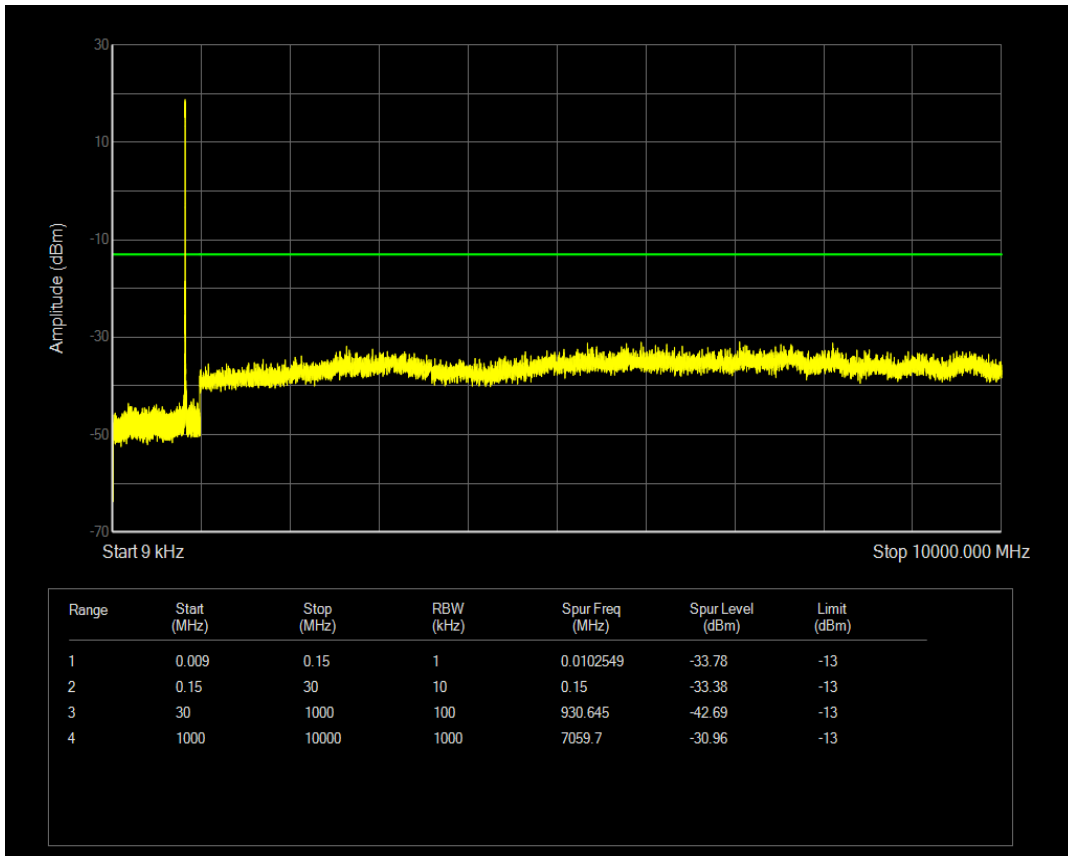

Band5 QAM16 BW=1.4MHz Channel=20525 RB Size=6 Position=#0

Band5 QPSK BW=1.4MHz Channel=20643 RB Size=6 Position=#0

Band5 QPSK BW=1.4MHz Channel=20643 RB Size=1 Position=#0

Band5 QAM16 BW=1.4MHz Channel=20643 RB Size=1 Position=#0

Band5 QPSK BW=3MHz Channel=20415 RB Size=1 Position=#0

Band5 QAM16 BW=1.4MHz Channel=20643 RB Size=6 Position=#0

Band5 QPSK BW=3MHz Channel=20415 RB Size=15 Position=#0

Band5 QAM16 BW=3MHz Channel=20415 RB Size=1 Position=#0

Band5 QAM16 BW=3MHz Channel=20415 RB Size=15 Position=#0

Band5 QPSK BW=3MHz Channel=20525 RB Size=15 Position=#0

Band5 QPSK BW=3MHz Channel=20525 RB Size=1 Position=#0

Band5 QAM16 BW=3MHz Channel=20525 RB Size=1 Position=#0