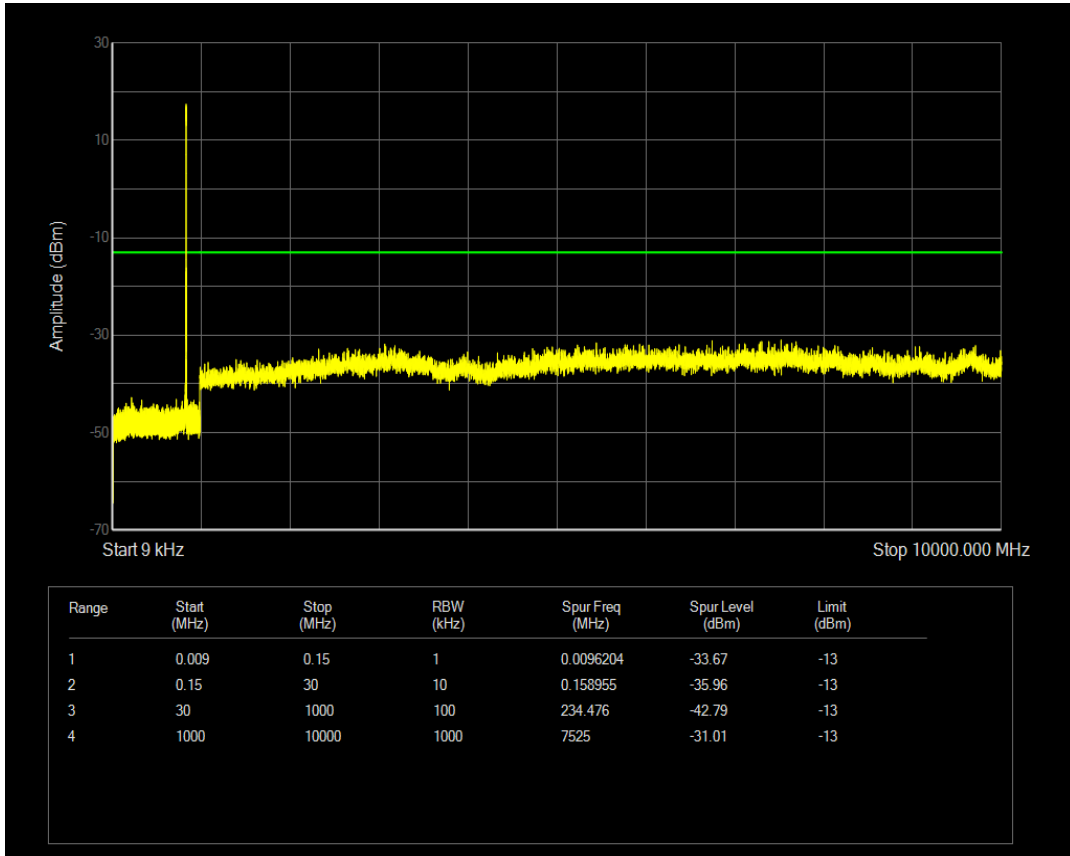

Band5 QPSK BW=3MHz Channel=20635 RB Size=1 Position=#0

Band5 QAM16 BW=3MHz Channel=20525 RB Size=15 Position=#0

Band5 QPSK BW=3MHz Channel=20635 RB Size=15 Position=#0

Band5 QAM16 BW=3MHz Channel=20635 RB Size=15 Position=#0

Band5 QAM16 BW=3MHz Channel=20635 RB Size=1 Position=#0

Band5 QPSK BW=5MHz Channel=20425 RB Size=25 Position=#0

Band5 QPSK BW=5MHz Channel=20425 RB Size=1 Position=#0

Band5 QAM16 BW=5MHz Channel=20425 RB Size=1 Position=#0