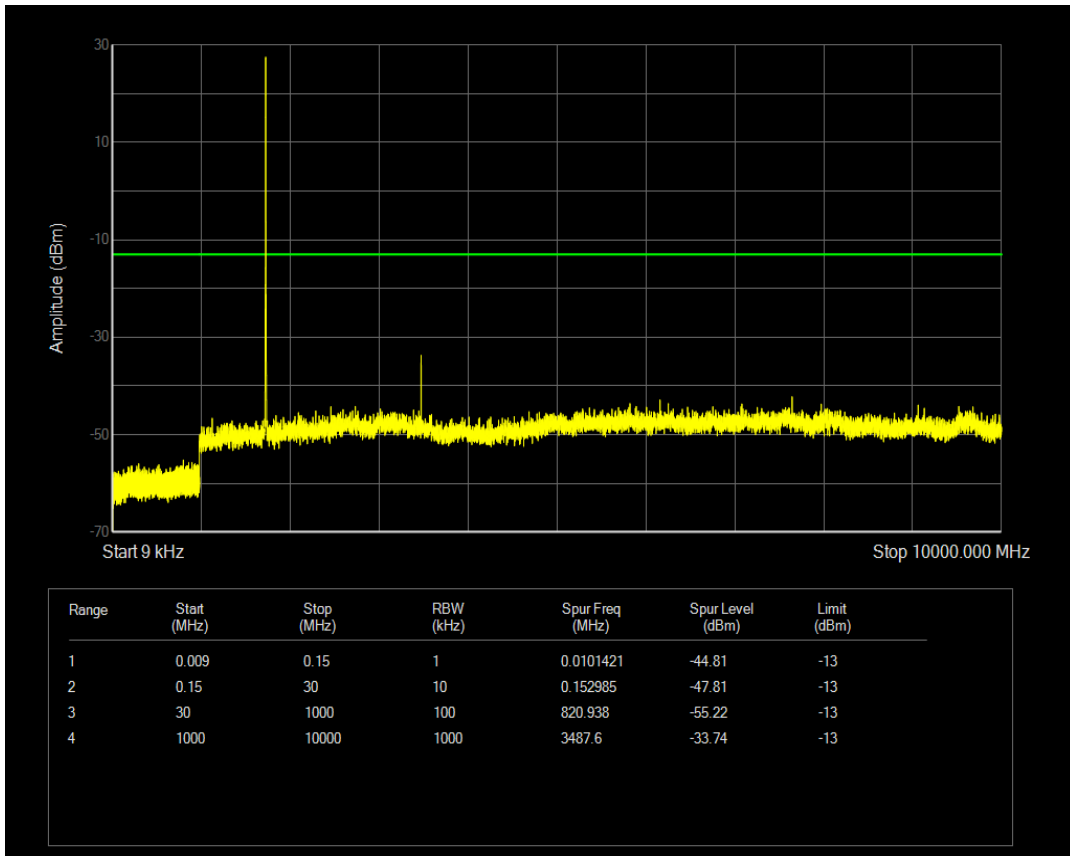

Band66 QAM16 BW=3MHz Channel=131987 RB Size=1 Position=#0

Band66 QPSK BW=3MHz Channel=132322 RB Size=1 Position=#0

Band66 QPSK BW=3MHz Channel=132322 RB Size=15 Position=#0

Band66 QAM16 BW=3MHz Channel=132322 RB Size=1 Position=#0