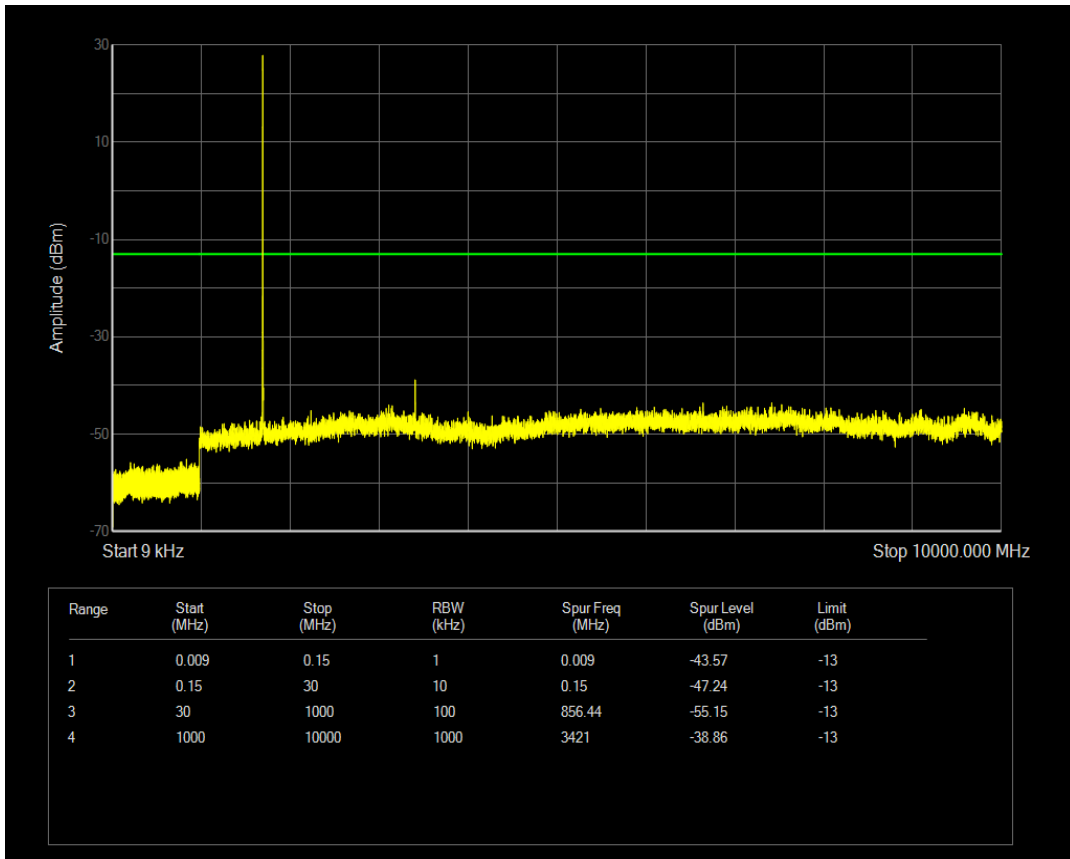

Band66 QAM16 BW=1.4MHz Channel=131979 RB Size=6 Position=#0