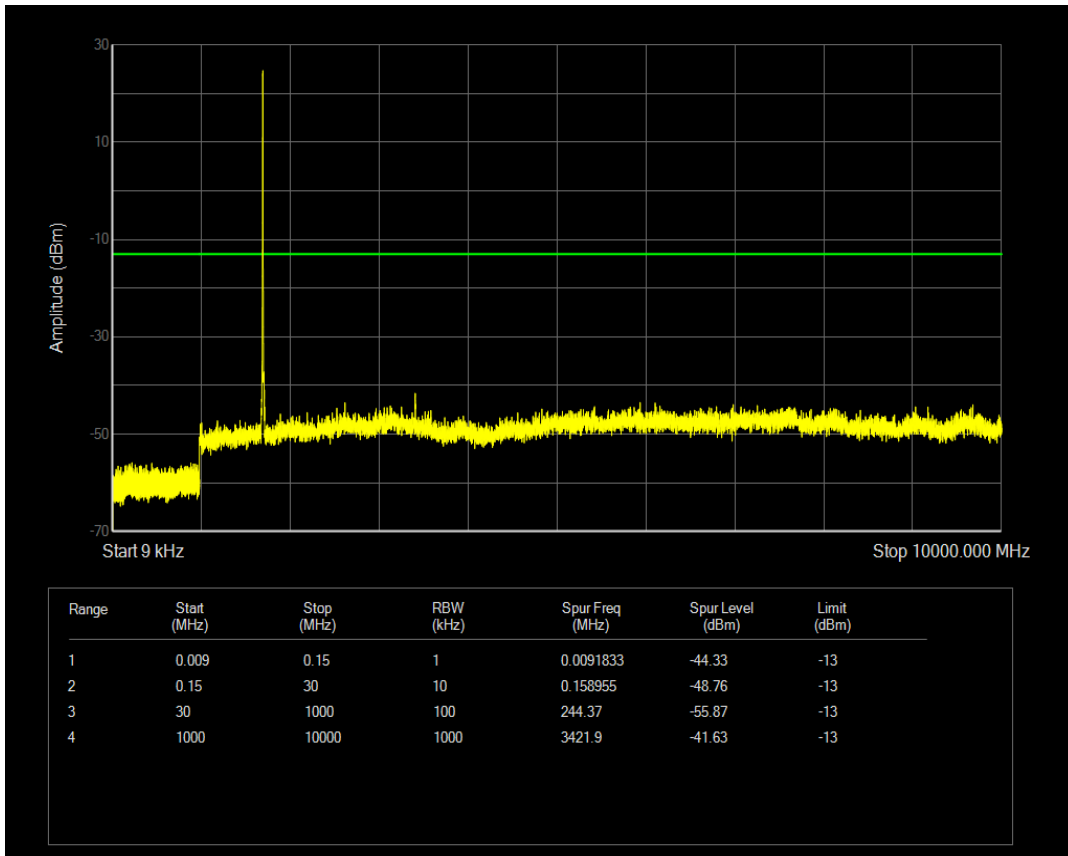

Band66 QAM16 BW=3MHz Channel=131987 RB Size=15 Position=#0