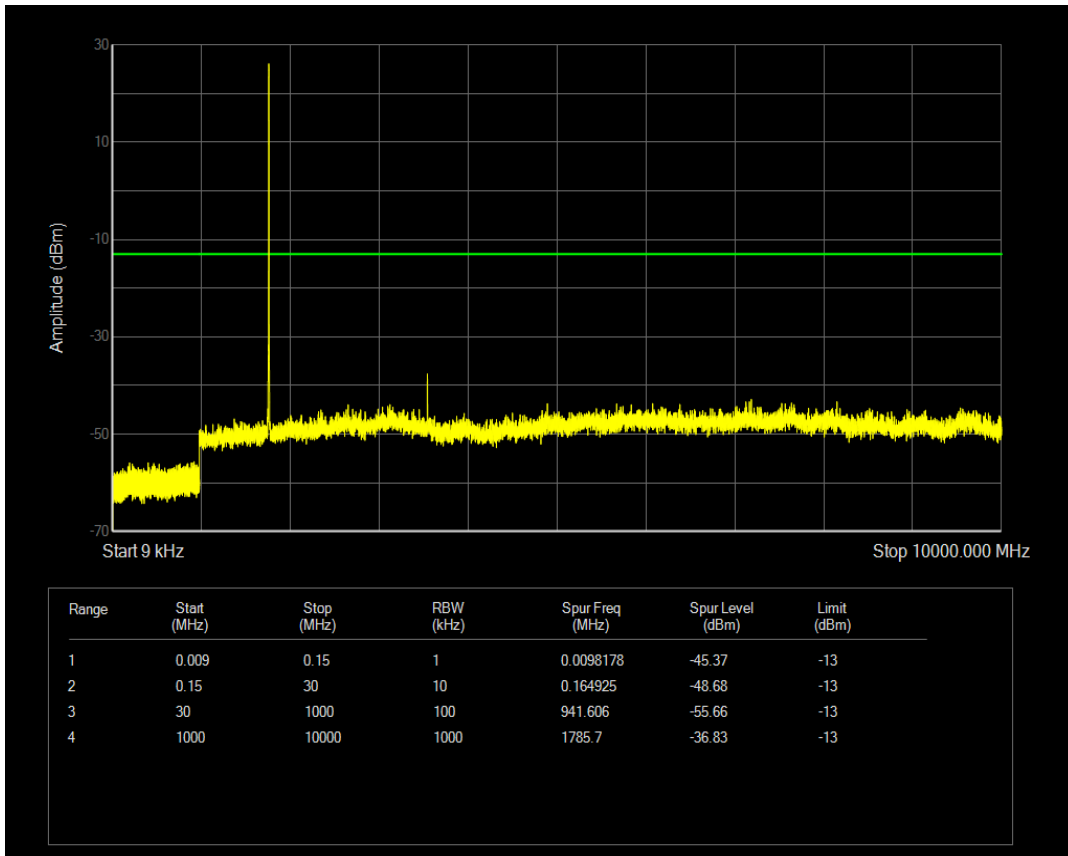

Band66 QAM16 BW=1.4MHz Channel=132665 RB Size=1 Position=#0