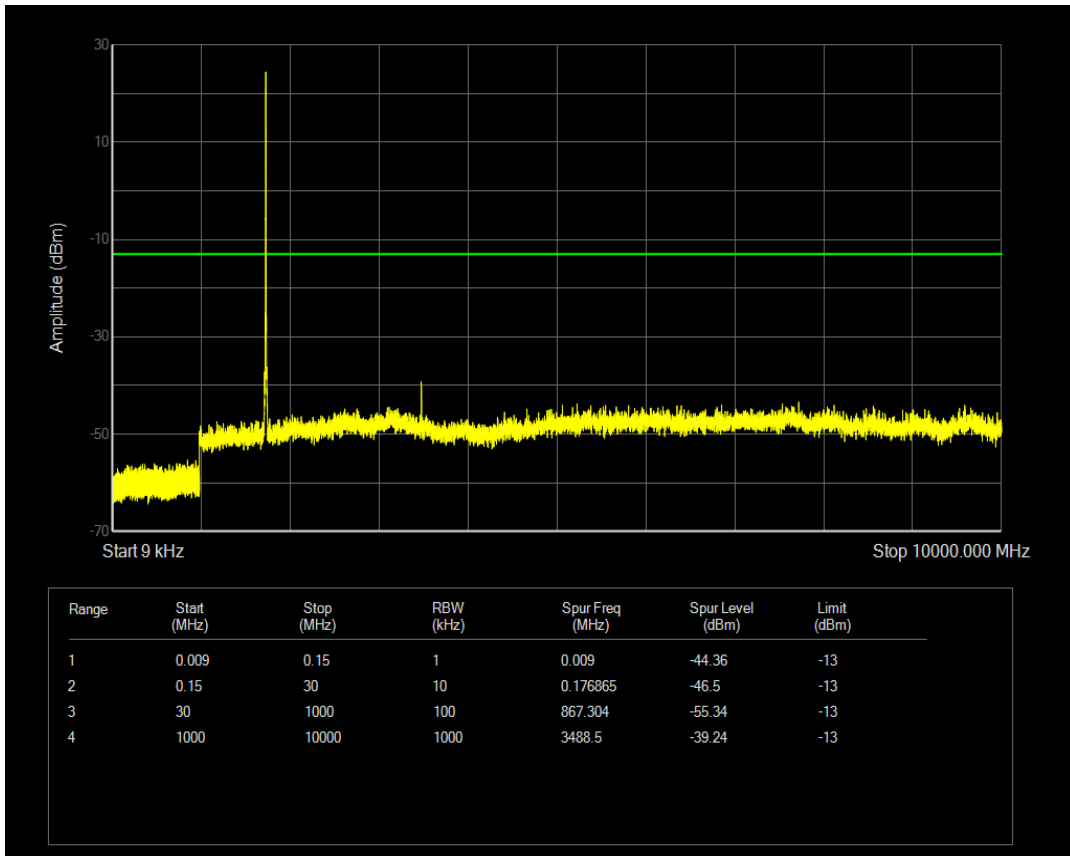

Band66 QAM16 BW=3MHz Channel=132322 RB Size=1 Position=#0