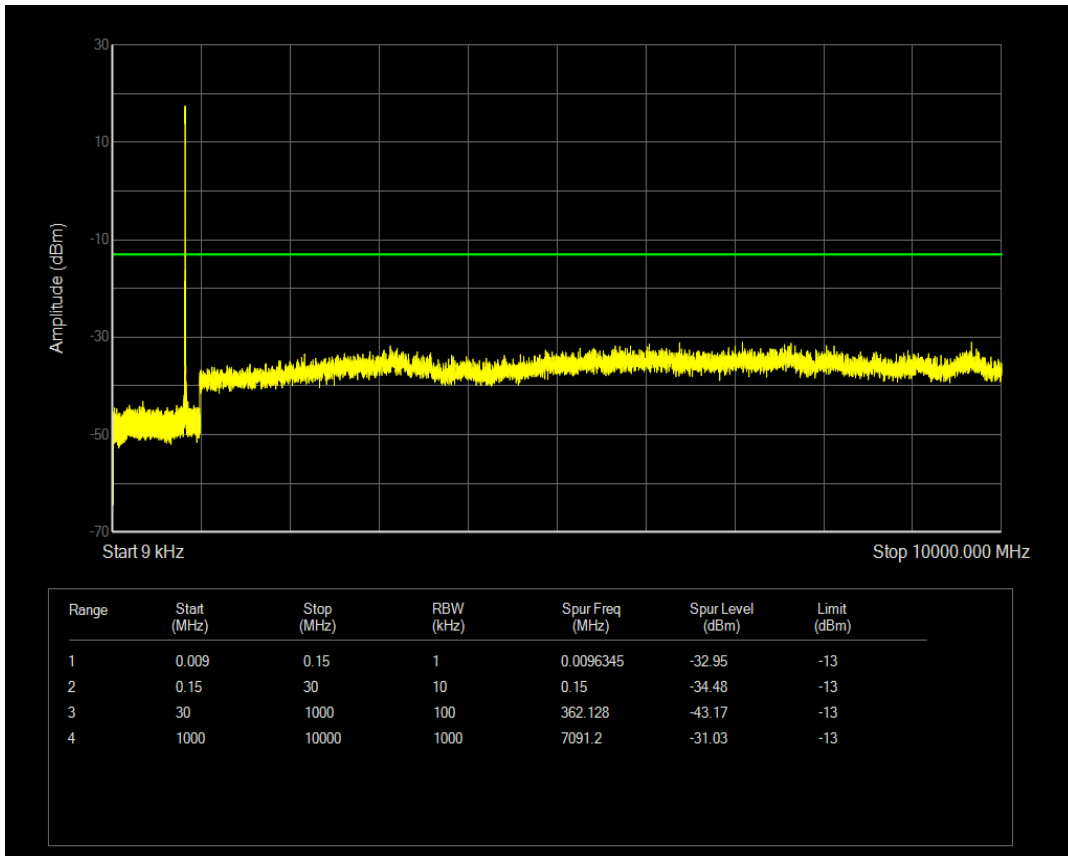

Band5 QAM16 BW=3MHz Channel=20525 RB Size=15 Position=#0