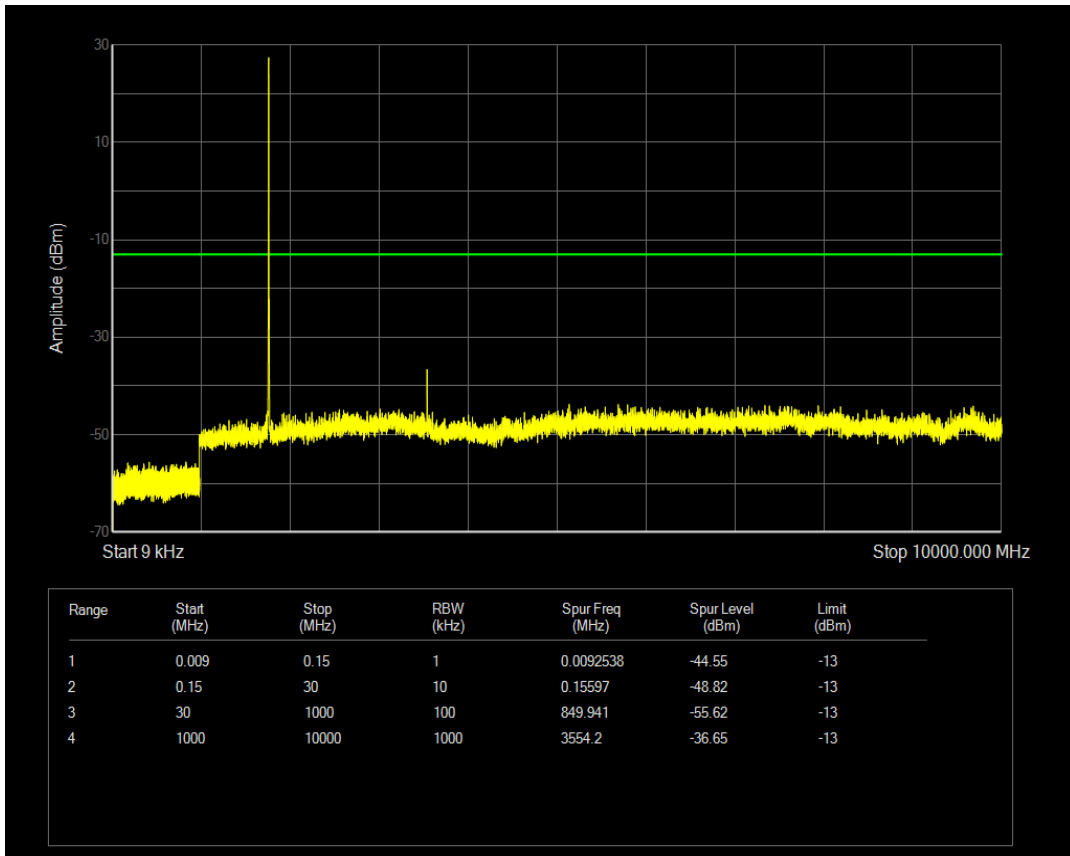

Band66 QPSK BW=3MHz Channel=132657 RB Size=15 Position=#0