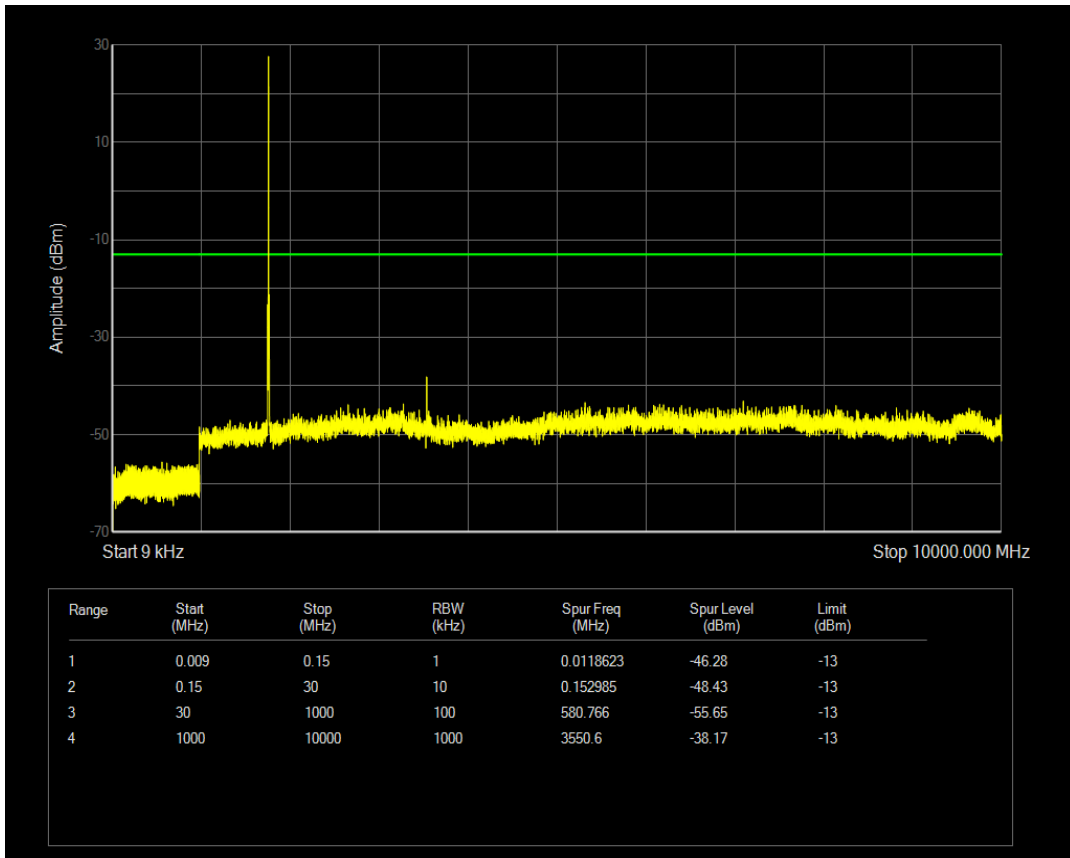

Band66 QAM16 BW=5MHz Channel=131997 RB Size=25 Position=#0

Band66 QPSK BW=5MHz Channel=132322 RB Size=1 Position=#0

Band66 QPSK BW=5MHz Channel=132322 RB Size=25 Position=#0

Band66 QAM16 BW=5MHz Channel=132322 RB Size=1 Position=#0

Band66 QAM16 BW=5MHz Channel=132322 RB Size=25 Position=#0

Band66 QPSK BW=5MHz Channel=132647 RB Size=1 Position=#0

Band66 QPSK BW=5MHz Channel=132647 RB Size=25 Position=#0

Band66 QAM16 BW=5MHz Channel=132647 RB Size=1 Position=#0