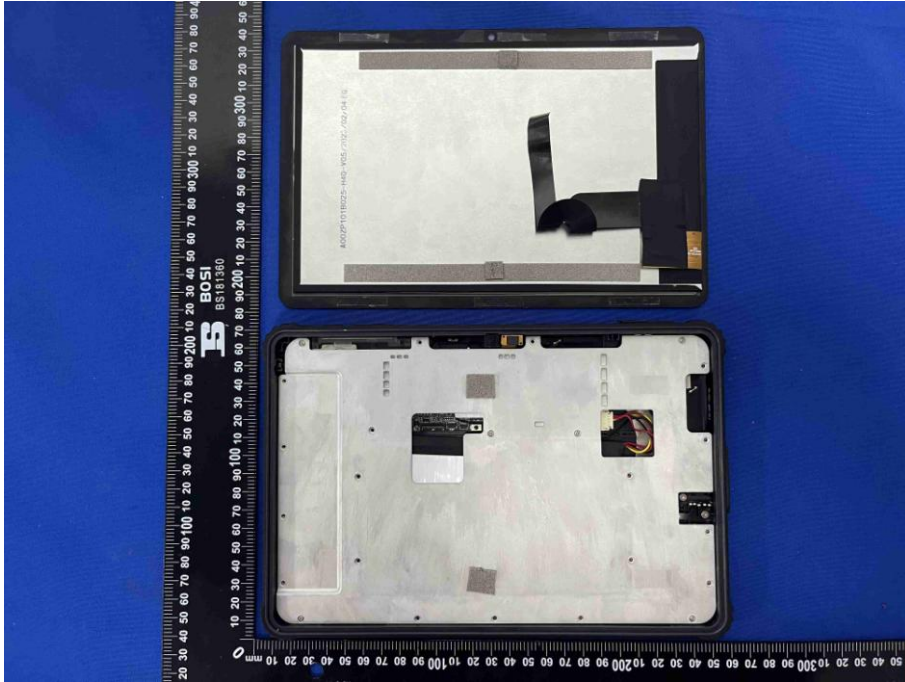

# Appendix C: Photographs of EUT

Product: Tablet  
Model: TAB KINGKONG  
Internal Photos

GSM/WCDMA/  
LTE Diversity  
ANT

BT/WIFI ANT

GSM/WCDMA/  
LTE Main ANT