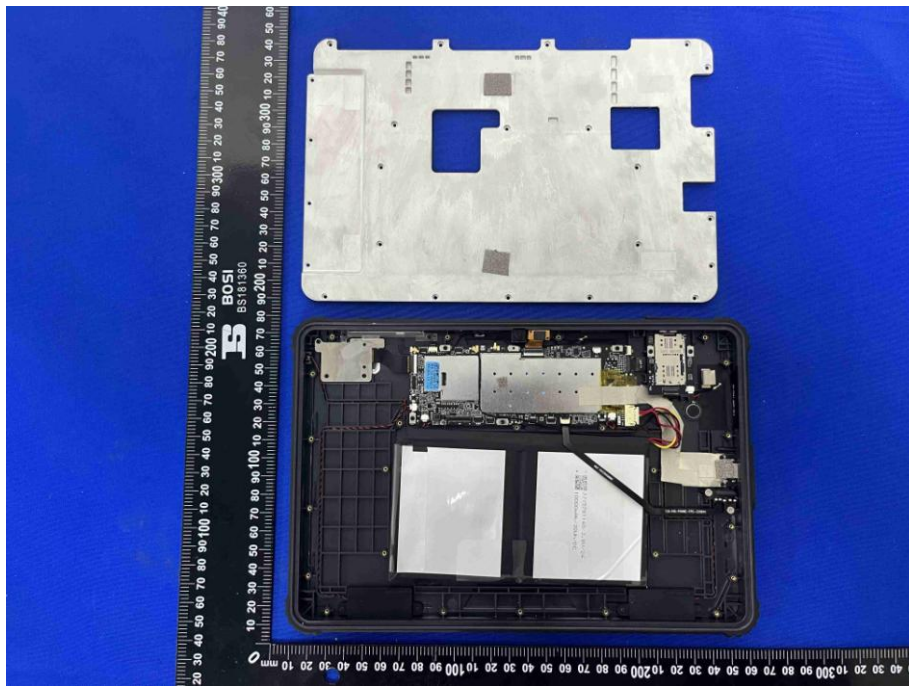

# Appendix C: Photographs of EUT

Product: Tablet  
Model: TAB KINGKONG  
Internal Photos

GSM/WCDMA/  
LTE Diversity  
ANT

BT/WIFI ANT

GSM/WCDMA/  
LTE Main ANT