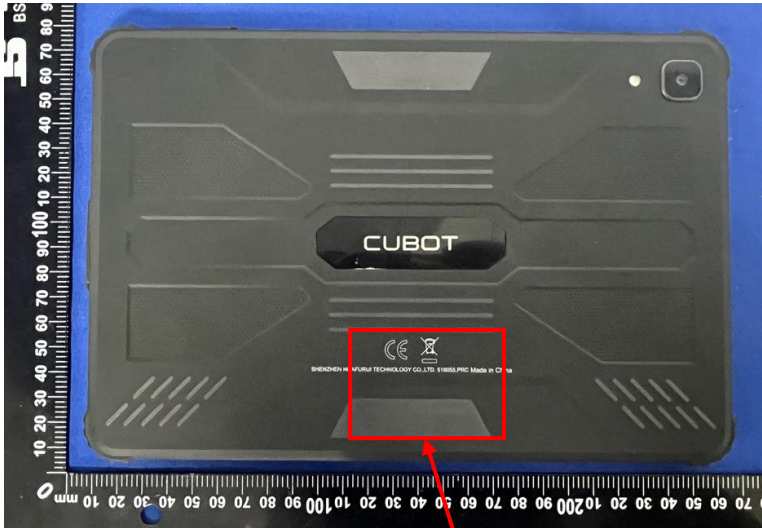

Label Artwork and Location

Model: TAB KINGKONG

Label:

Size: L*W= 50*35mm

Location