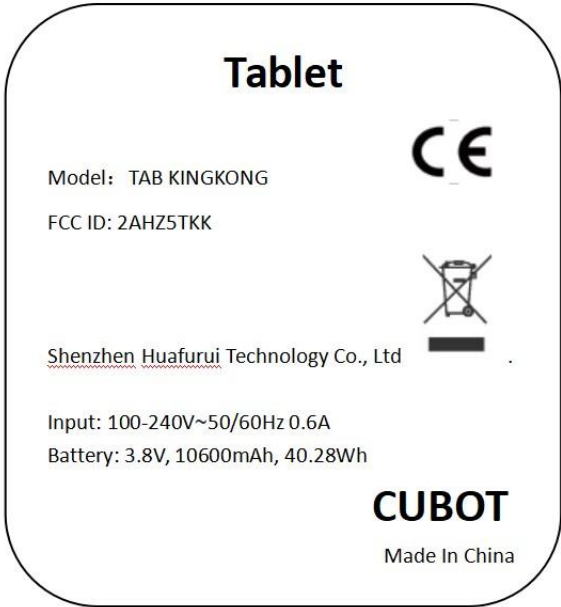

Label Artwork and Location

Model: TAB KINGKONG

Label:

Size: L*W= 50*35mm

Location