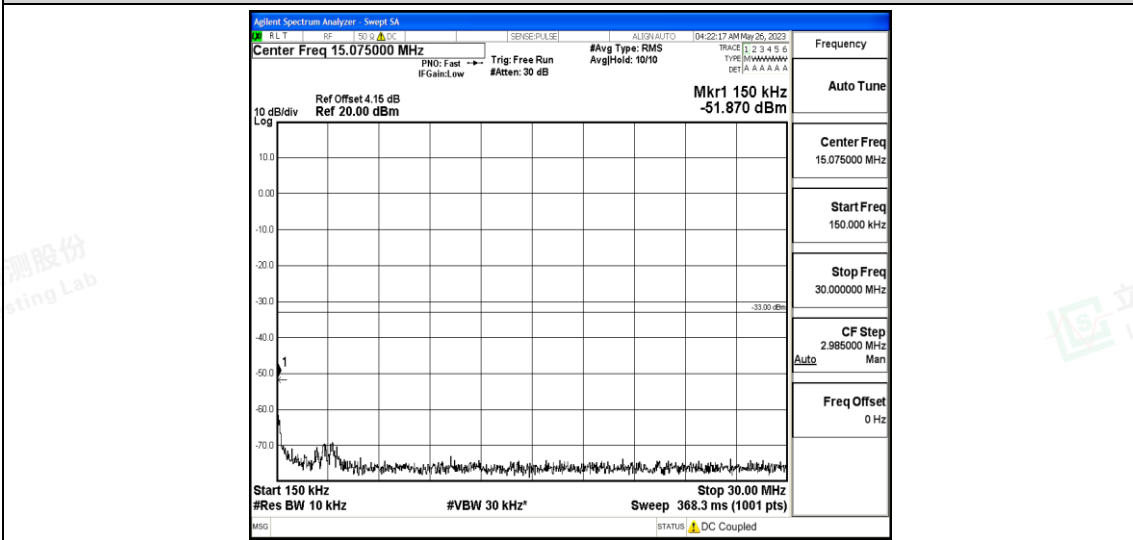

Band66-15MHz-16QAM-132322-1RB#0-Range2:0.15~30MHz

Band66-15MHz-16QAM-132322-1RB#0-Range3:30~1000MHz