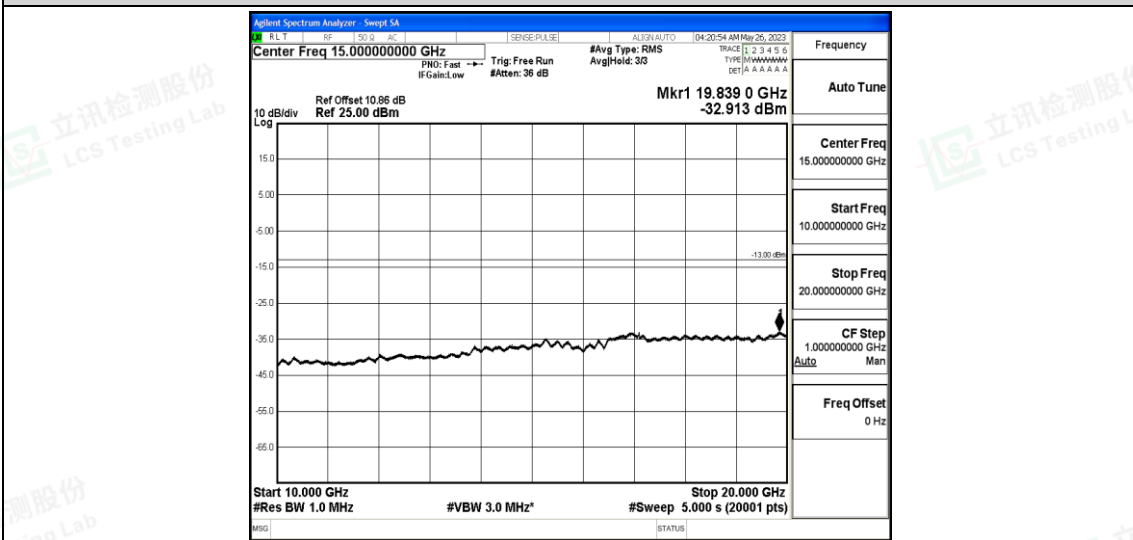

Band66-15MHz-16QAM-132047-1RB#0-Range2:0.15~30MHz

Band66-15MHz-16QAM-132047-1RB#0-Range3:30~1000MHz

Band66-15MHz-16QAM-132047-1RB#0-Range4:1000~10000MHz

Band66-15MHz-16QAM-132047-1RB#0-Range5:10000~20000MHz