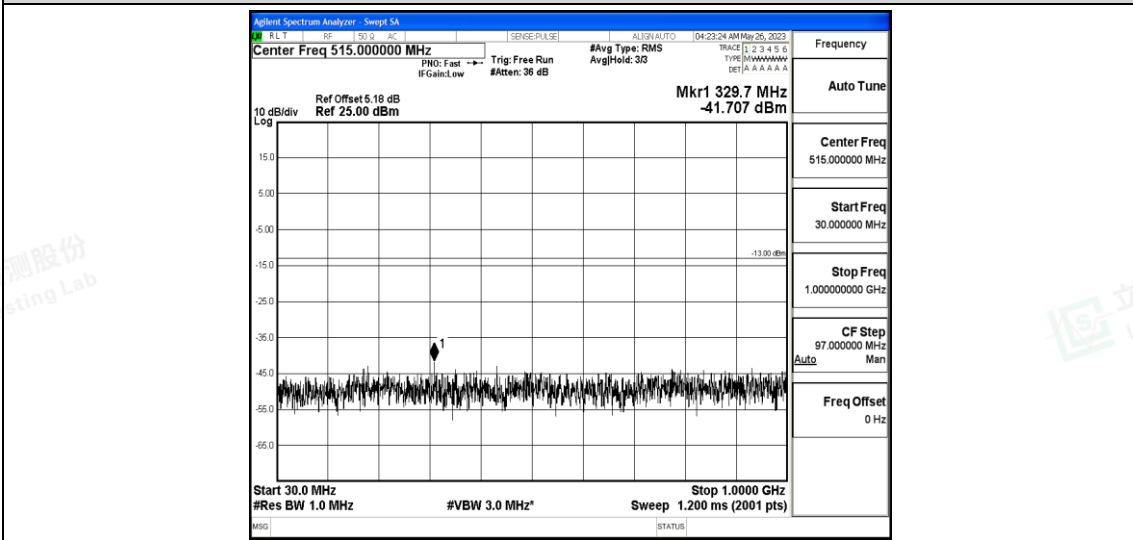

Band66-15MHz-QPSK-132597-1RB#0-Range3:30~1000MHz

Band66-15MHz-QPSK-132597-1RB#0-Range4:1000~10000MHz