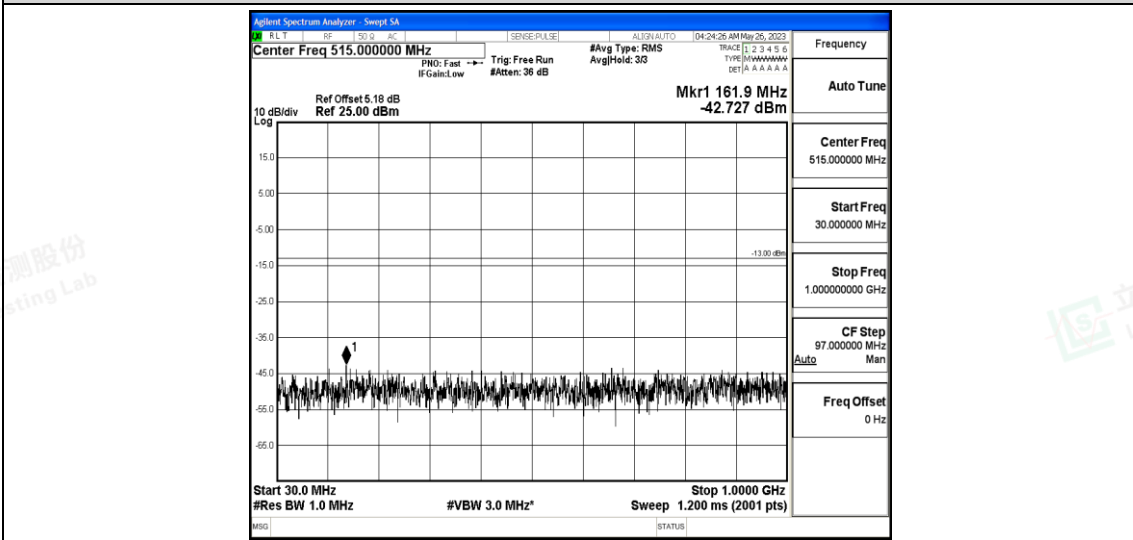

Band66-15MHz-16QAM-132322-1RB#0-Range5:10000~20000MHz

Band66-15MHz-16QAM-132597-1RB#0-Range1:0.009~0.15MHz

Band66-15MHz-16QAM-132597-1RB#0-Range2:0.15~30MHz

Band66-15MHz-16QAM-132597-1RB#0-Range3:30~1000MHz