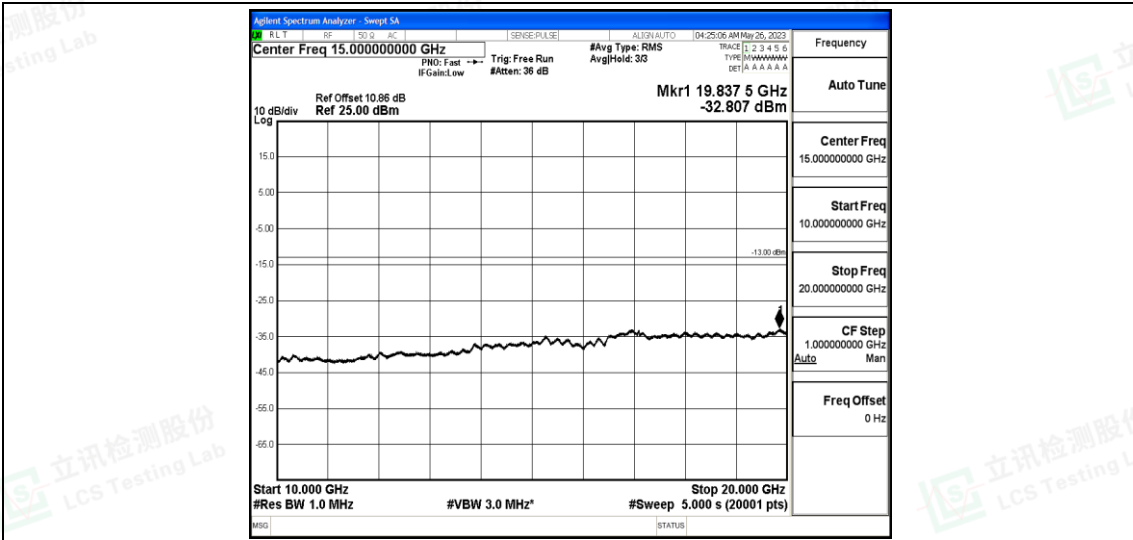

Band66-20MHz-QPSK-132072-1RB#0-Range1:0.009~0.15MHz