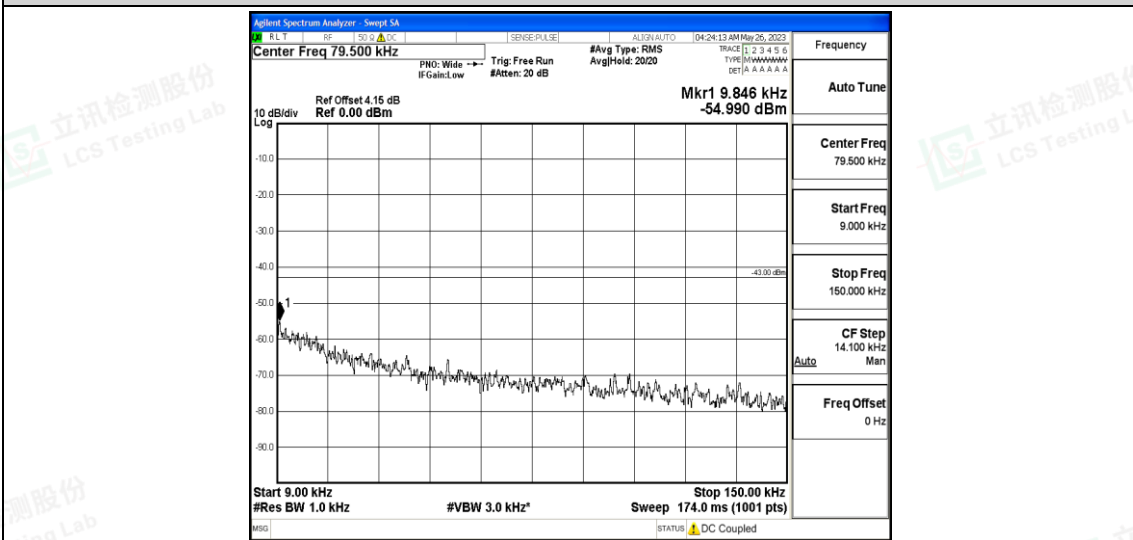

Band66-15MHz-16QAM-132597-1RB#0-Range1:0.009~0.15MHz

Band66-15MHz-16QAM-132597-1RB#0-Range2:0.15~30MHz