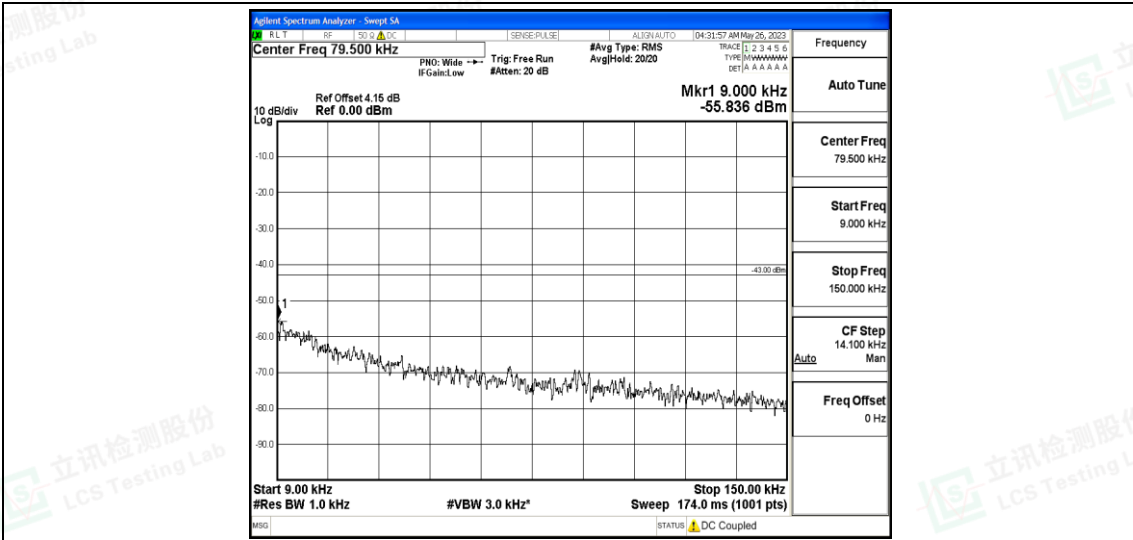

Band66-20MHz-16QAM-132322-1RB#0-Range1:0.009~0.15MHz

Band66-20MHz-16QAM-132322-1RB#0-Range2:0.15~30MHz