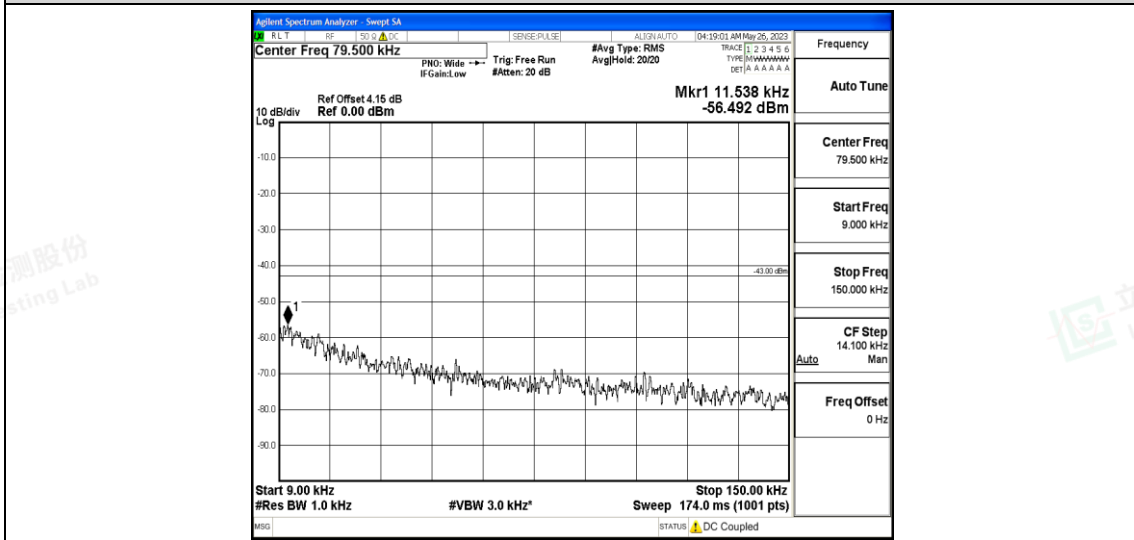

Band66-15MHz-QPSK-132047-1RB#0-Range1:0.009~0.15MHz

Band66-15MHz-QPSK-132047-1RB#0-Range2:0.15~30MHz