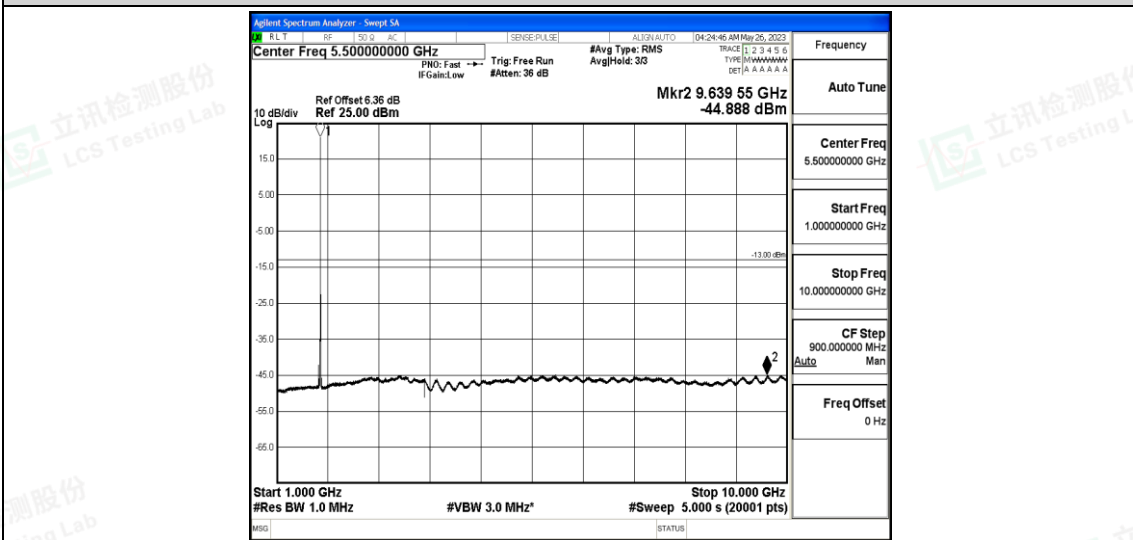

Band66-15MHz-16QAM-132597-1RB#0-Range4:1000~10000MHz

Band66-15MHz-16QAM-132597-1RB#0-Range5:10000~20000MHz