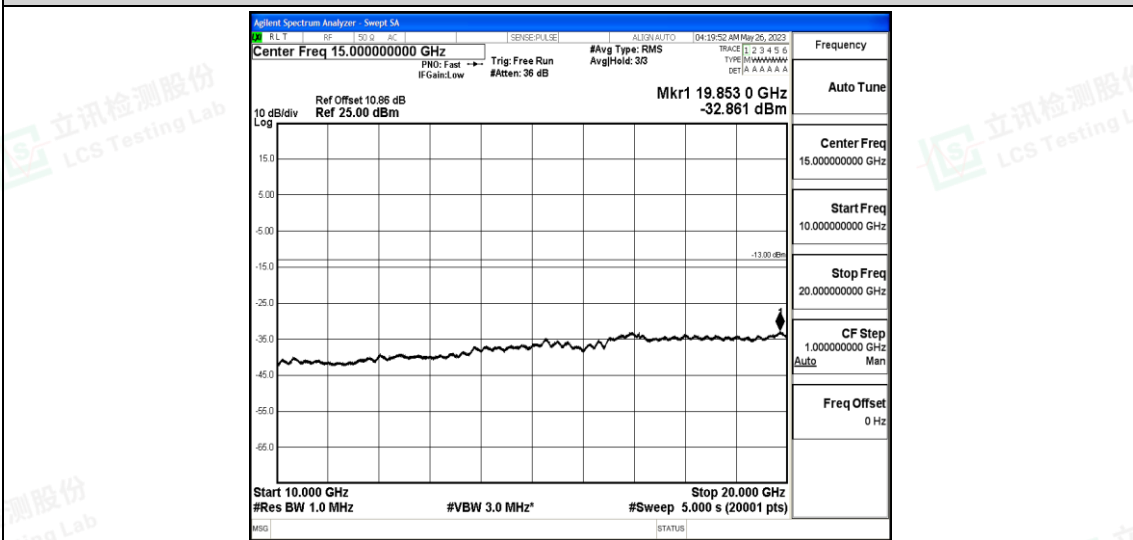

Band66-15MHz-QPSK-132047-1RB#0-Range5: 10000~20000MHz

Band66-15MHz-QPSK-132322-1RB#0-Range1: 0.009~0.15MHz