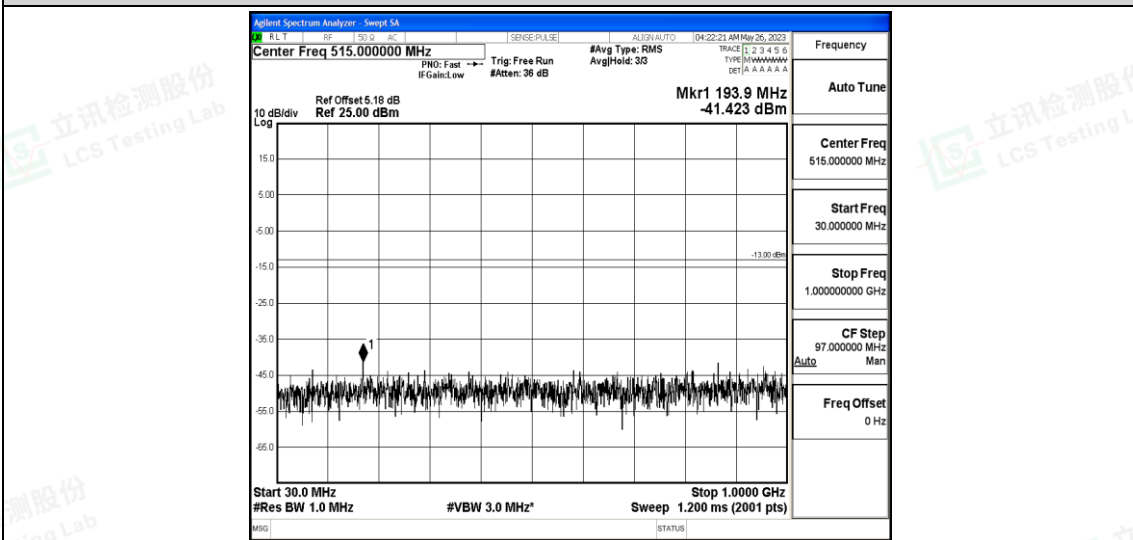

Band66-15MHz-16QAM-132322-1RB#0-Range1:0.009~0.15MHz

Band66-15MHz-16QAM-132322-1RB#0-Range2:0.15~30MHz

Band66-15MHz-16QAM-132322-1RB#0-Range3:30~1000MHz

Band66-15MHz-16QAM-132322-1RB#0-Range4:1000~10000MHz