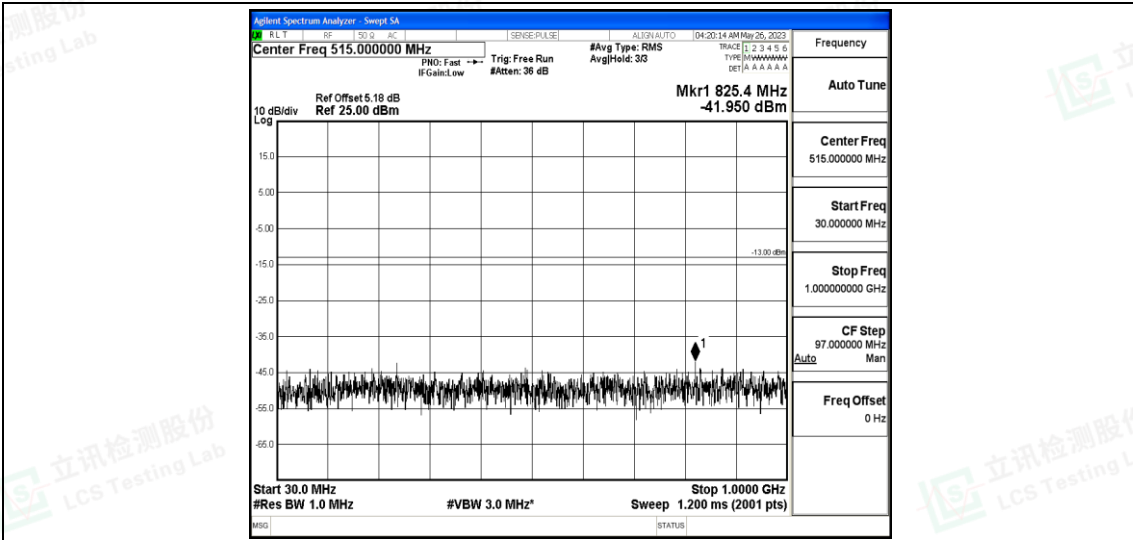

Band66-15MHz-16QAM-132047-1RB#0-Range3:30~1000MHz

Band66-15MHz-16QAM-132047-1RB#0-Range4:1000~10000MHz