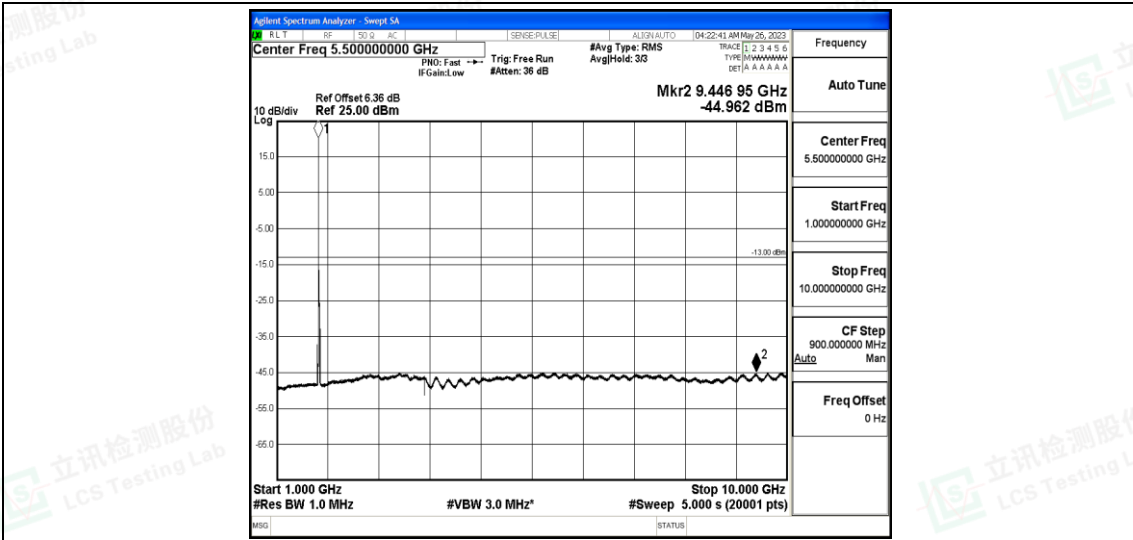

Band66-15MHz-16QAM-132322-1RB#0-Range1:0.009~0.15MHz

Band66-15MHz-16QAM-132322-1RB#0-Range2:0.15~30MHz

Band66-15MHz-16QAM-132322-1RB#0-Range3:30~1000MHz

Band66-15MHz-16QAM-132322-1RB#0-Range4:1000~10000MHz