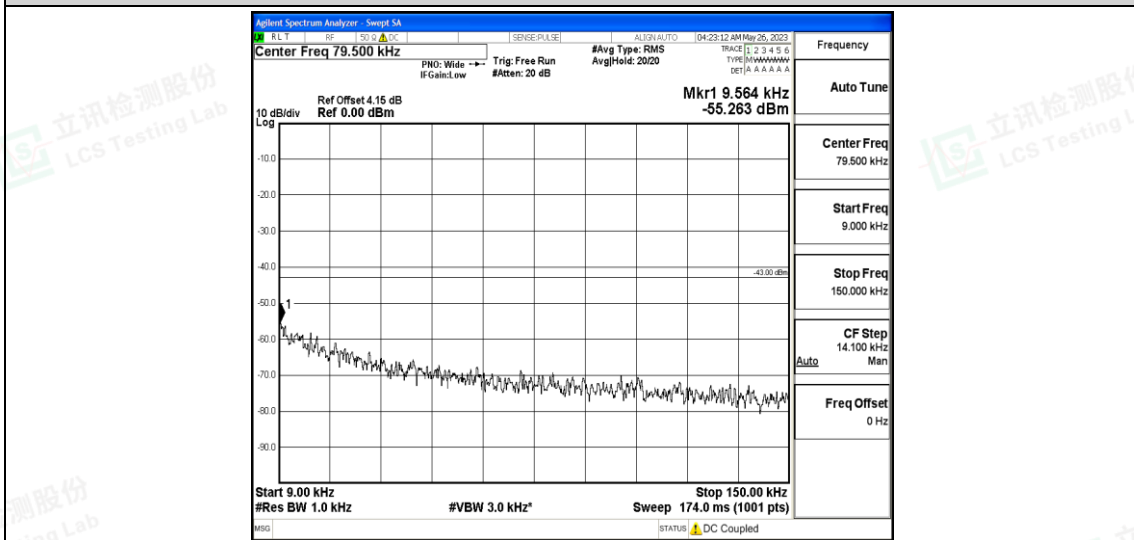

Band66-15MHz-QPSK-132322-1RB#0-Range3:30~1000MHz

Band66-15MHz-QPSK-132322-1RB#0-Range4:1000~10000MHz

Band66-15MHz-QPSK-132322-1RB#0-Range5:10000~20000MHz

Band66-15MHz-QPSK-132597-1RB#0-Range1:0.009~0.15MHz