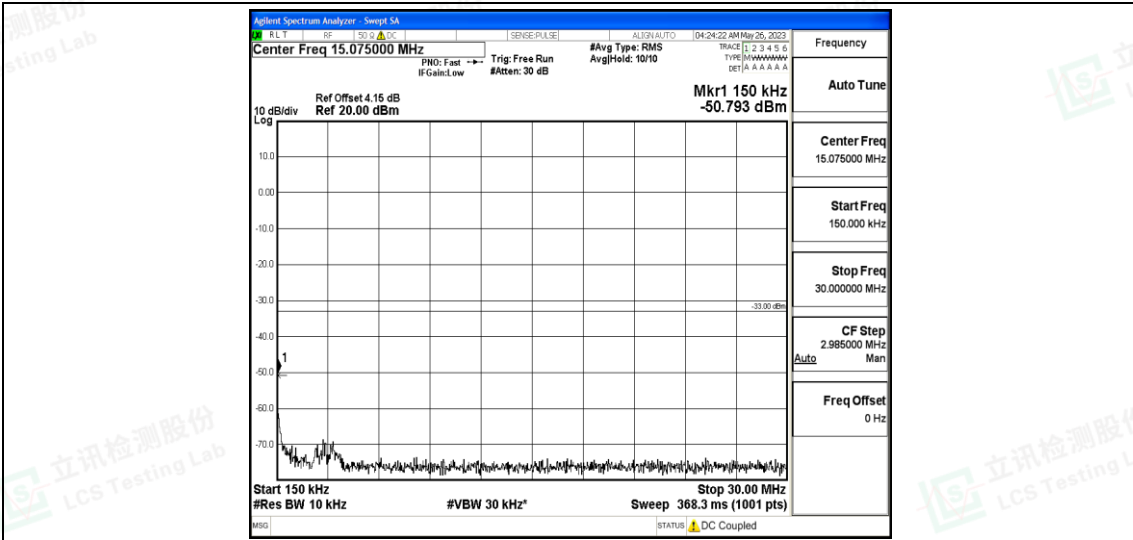

Band66-15MHz-16QAM-132322-1RB#0-Range5:10000~20000MHz

Band66-15MHz-16QAM-132597-1RB#0-Range1:0.009~0.15MHz

Band66-15MHz-16QAM-132597-1RB#0-Range2:0.15~30MHz

Band66-15MHz-16QAM-132597-1RB#0-Range3:30~1000MHz