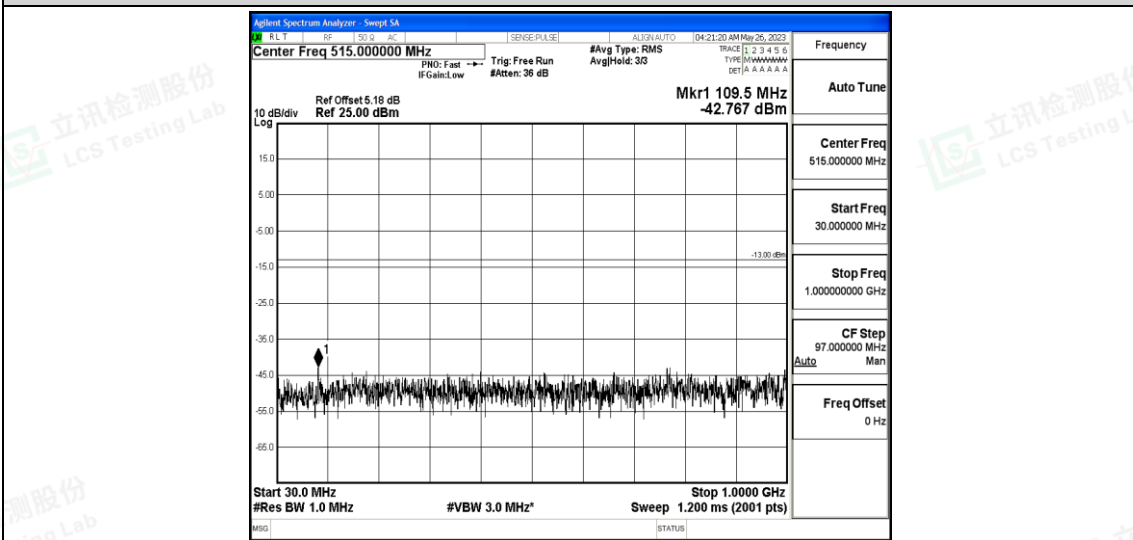

Band66-15MHz-QPSK-132322-1RB#0-Range3:30~1000MHz

Band66-15MHz-QPSK-132322-1RB#0-Range4:1000~10000MHz