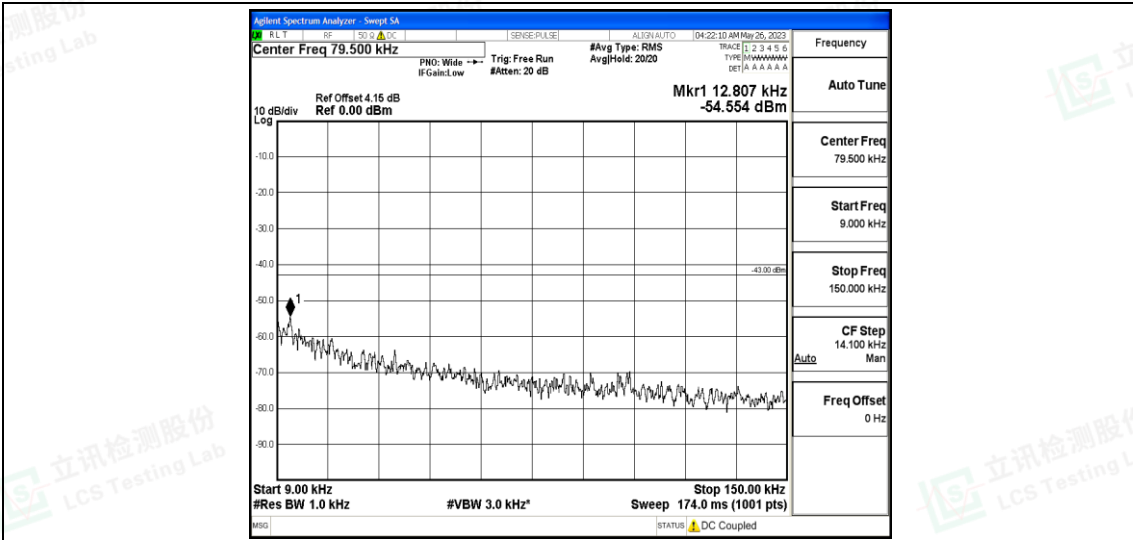

Band66-15MHz-16QAM-132322-1RB#0-Range1:0.009~0.15MHz

Band66-15MHz-16QAM-132322-1RB#0-Range2:0.15~30MHz