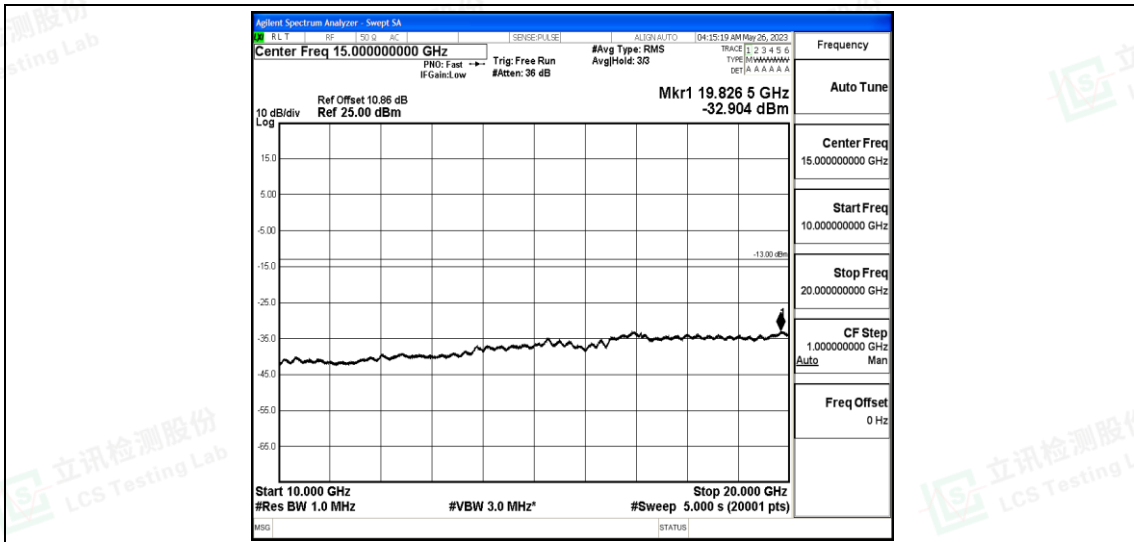

Band66-15MHz-QPSK-132047-1RB#0-Range1:0.009~0.15MHz