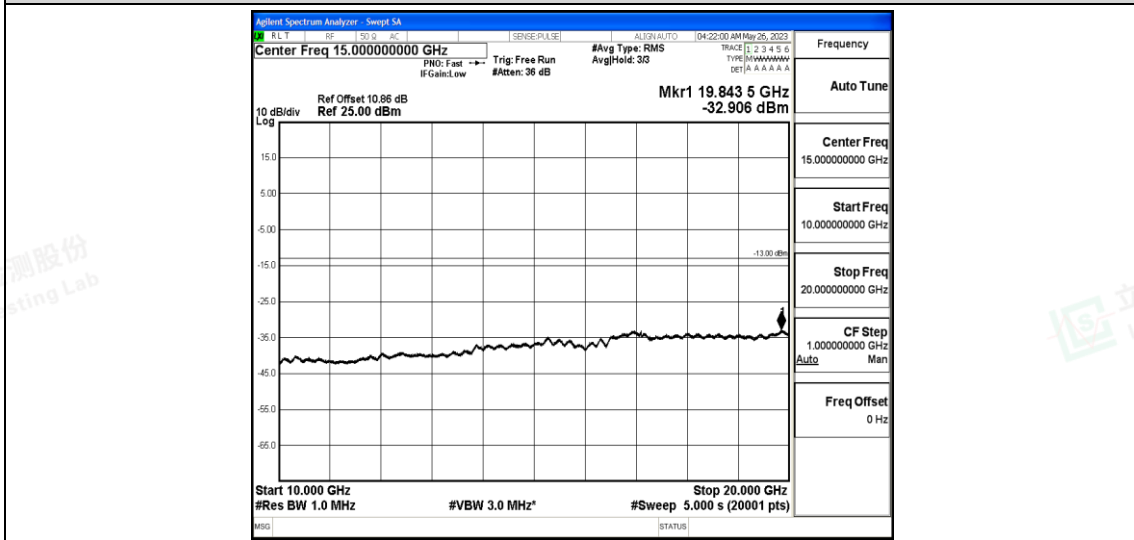

Band66-15MHz-QPSK-132322-1RB#0-Range3:30~1000MHz

Band66-15MHz-QPSK-132322-1RB#0-Range4:1000~10000MHz

Band66-15MHz-QPSK-132322-1RB#0-Range5:10000~20000MHz

Band66-15MHz-QPSK-132597-1RB#0-Range1:0.009~0.15MHz