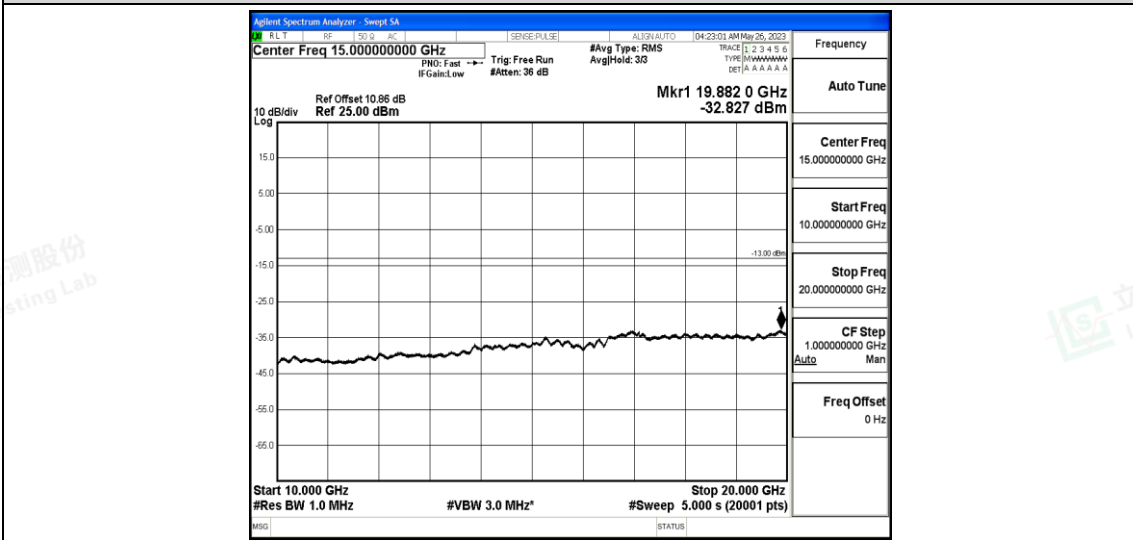

Band66-15MHz-16QAM-132322-1RB#0-Range5:10000~20000MHz

Band66-15MHz-16QAM-132597-1RB#0-Range1:0.009~0.15MHz