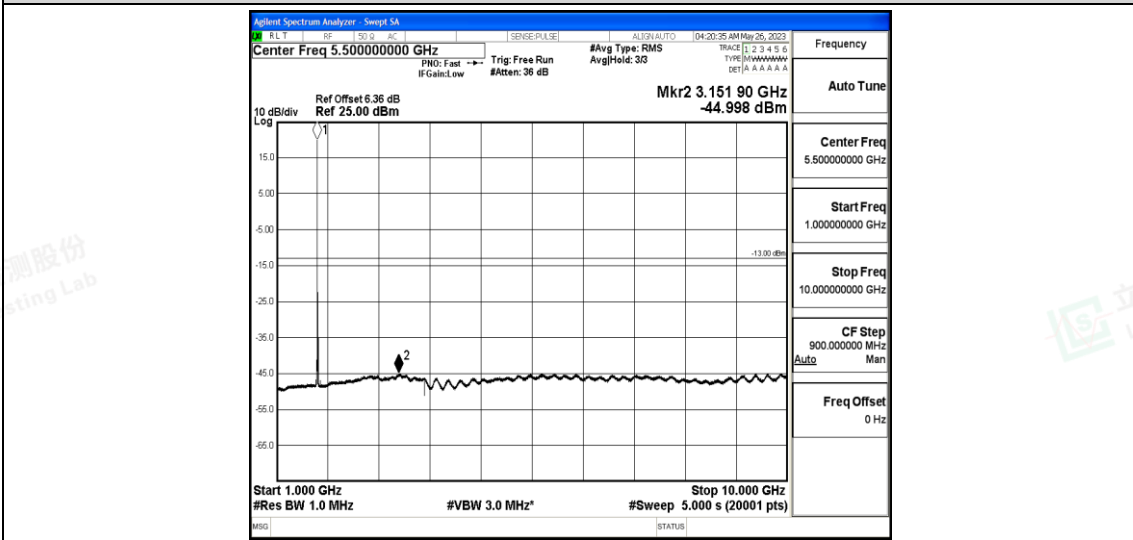

Band66-15MHz-16QAM-132047-1RB#0-Range2:0.15~30MHz

Band66-15MHz-16QAM-132047-1RB#0-Range3:30~1000MHz

Band66-15MHz-16QAM-132047-1RB#0-Range4:1000~10000MHz

Band66-15MHz-16QAM-132047-1RB#0-Range5:10000~20000MHz