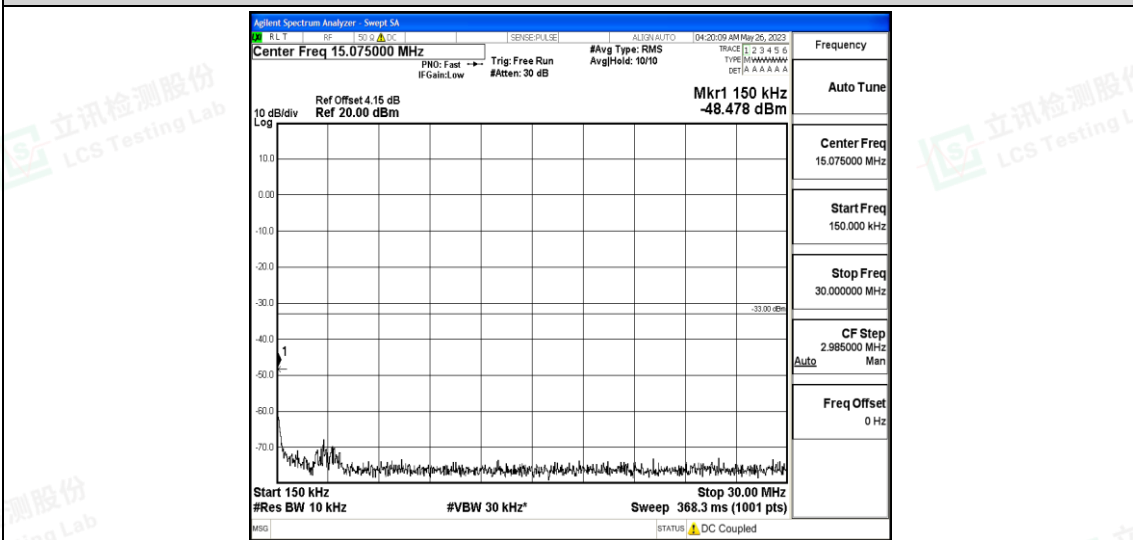

Band66-15MHz-16QAM-132047-1RB#0-Range2:0.15~30MHz

Band66-15MHz-16QAM-132047-1RB#0-Range3:30~1000MHz