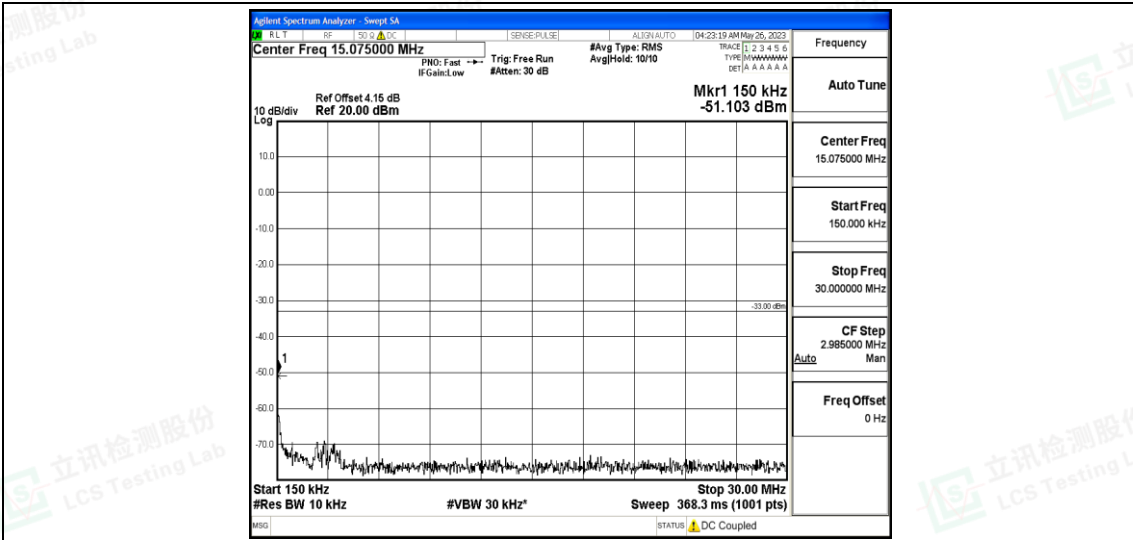

Band66-15MHz-QPSK-132597-1RB#0-Range2:0.15~30MHz

Band66-15MHz-QPSK-132597-1RB#0-Range3:30~1000MHz