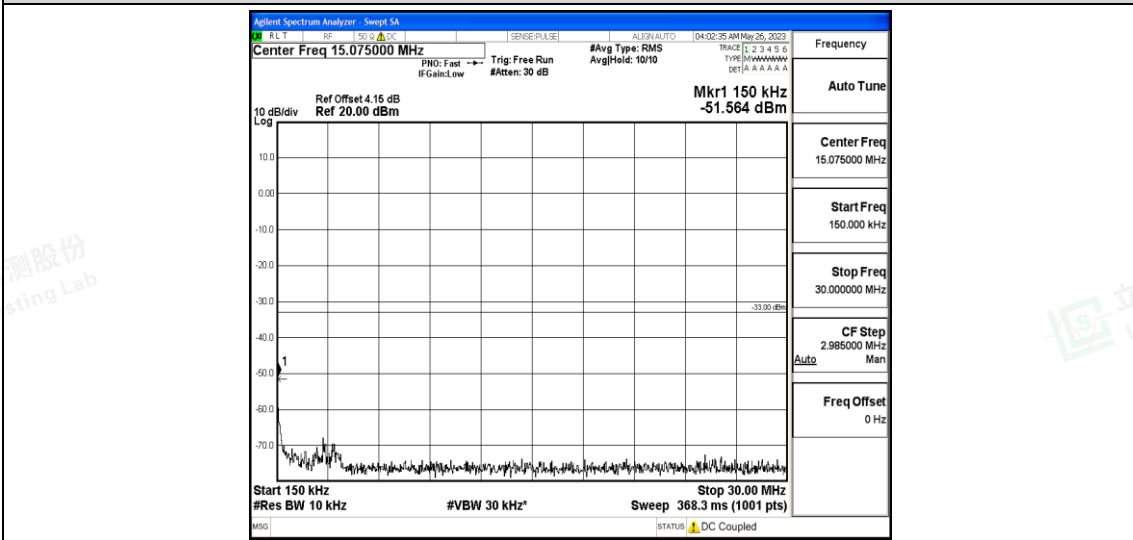

Band66-5MHz-16QAM-131997-1RB#0-Range5:10000~20000MHz

Band66-5MHz-16QAM-132322-1RB#0-Range1:0.009~0.15MHz

Band66-5MHz-16QAM-132322-1RB#0-Range2:0.15~30MHz

Band66-5MHz-16QAM-132322-1RB#0-Range3:30~1000MHz

Band66-5MHz-16QAM-132322-1RB#0-Range4:1000~10000MHz