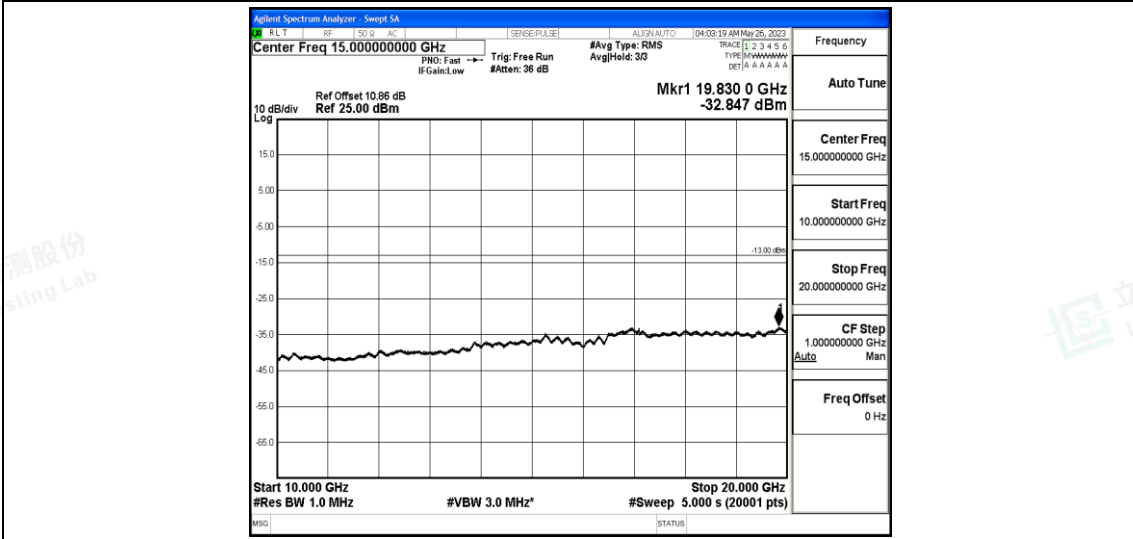

Band66-5MHz-16QAM-132322-1RB#0-Range5:10000~20000MHz

Band66-5MHz-16QAM-132647-1RB#0-Range1:0.009~0.15MHz