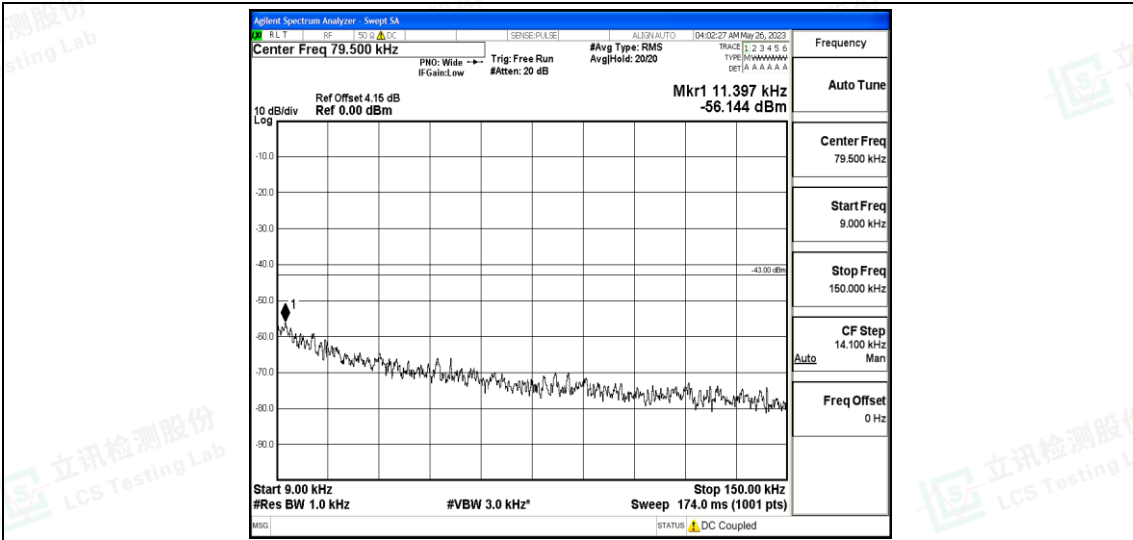

Band66-5MHz-16QAM-132322-1RB#0-Range1:0.009~0.15MHz

Band66-5MHz-16QAM-132322-1RB#0-Range2:0.15~30MHz