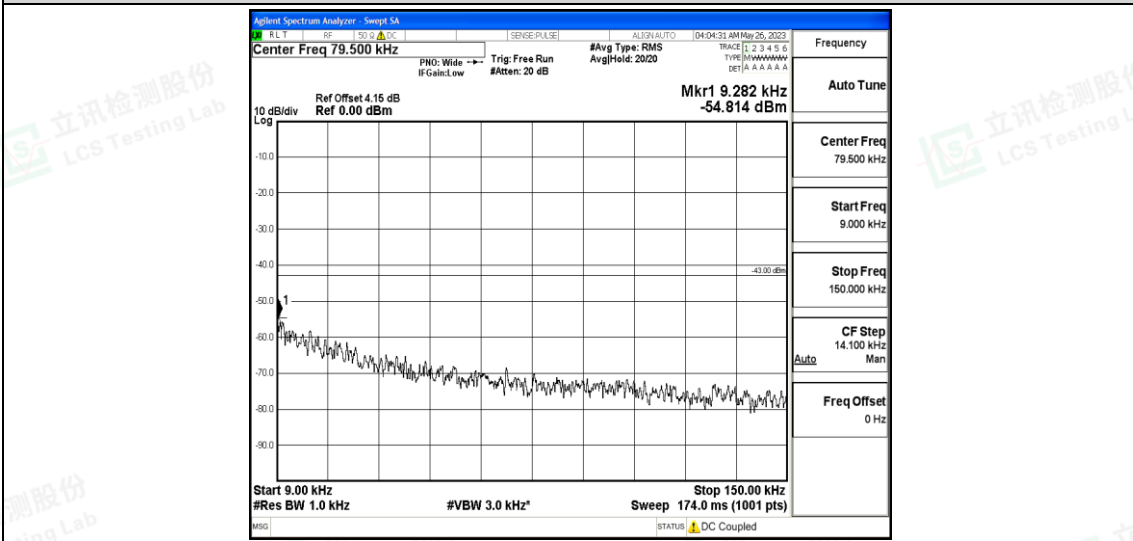

Band66-5MHz-16QAM-132647-1RB#0-Range1:0.009~0.15MHz

Band66-5MHz-16QAM-132647-1RB#0-Range2:0.15~30MHz