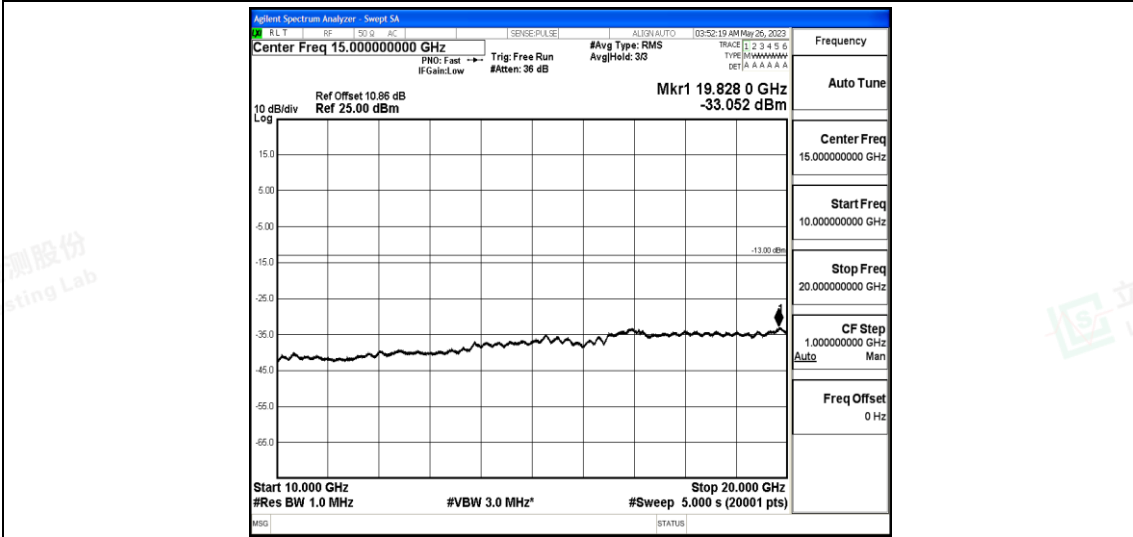

Band66-3MHz-16QAM-132322-1RB#0-Range5:10000~20000MHz

Band66-3MHz-16QAM-132657-1RB#0-Range1:0.009~0.15MHz