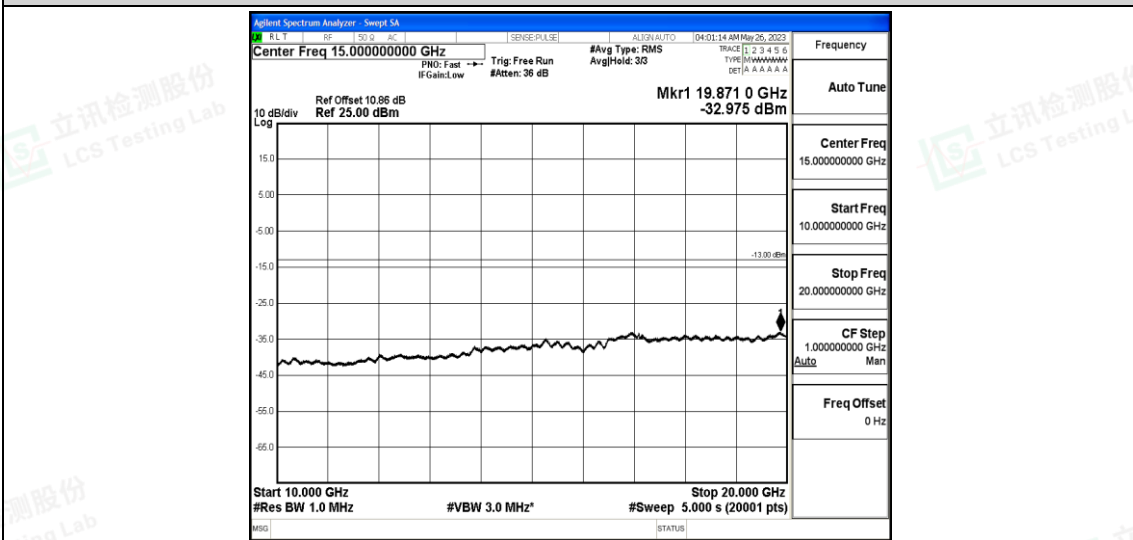

Band66-5MHz-16QAM-131997-1RB#0-Range5:10000~20000MHz

Band66-5MHz-16QAM-132322-1RB#0-Range1:0.009~0.15MHz