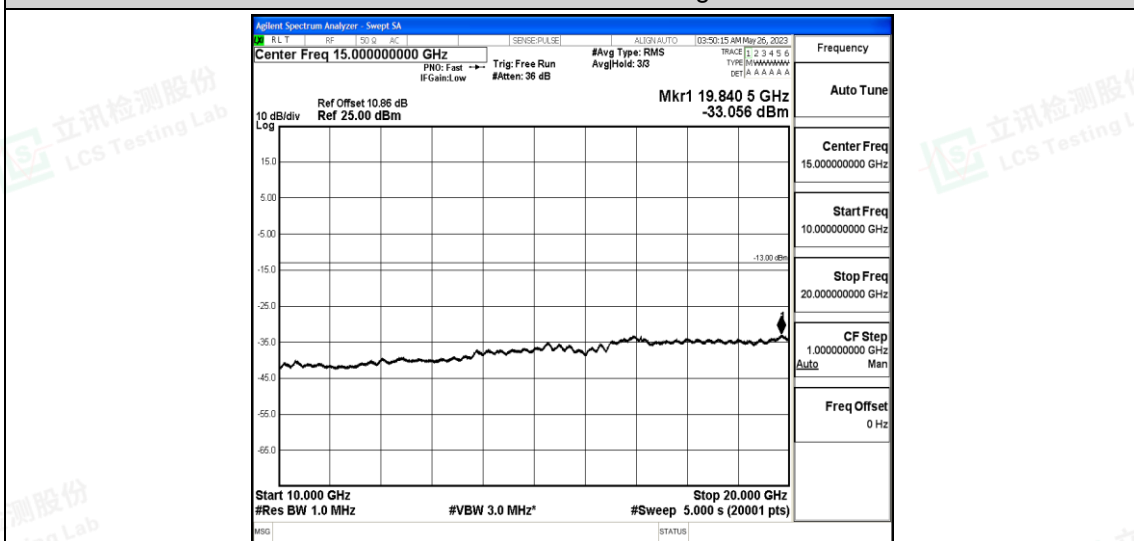

Band66-3MHz-16QAM-131987-1RB#0-Range5:10000~20000MHz

Band66-3MHz-16QAM-132322-1RB#0-Range1:0.009~0.15MHz