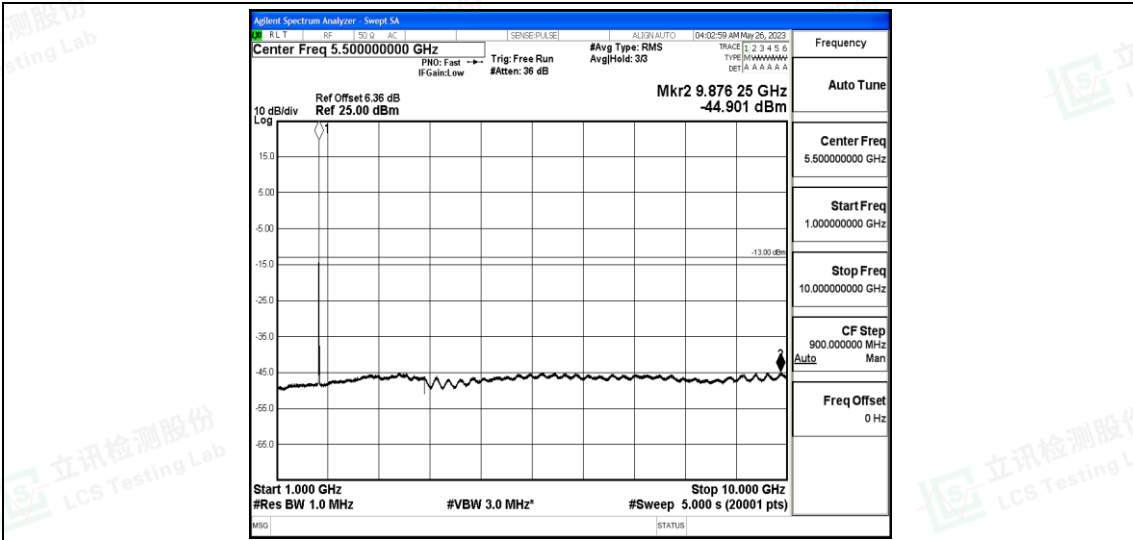

Band66-5MHz-16QAM-131997-1RB#0-Range5:10000~20000MHz

Band66-5MHz-16QAM-132322-1RB#0-Range1:0.009~0.15MHz

Band66-5MHz-16QAM-132322-1RB#0-Range2:0.15~30MHz

Band66-5MHz-16QAM-132322-1RB#0-Range3:30~1000MHz

Band66-5MHz-16QAM-132322-1RB#0-Range4:1000~10000MHz