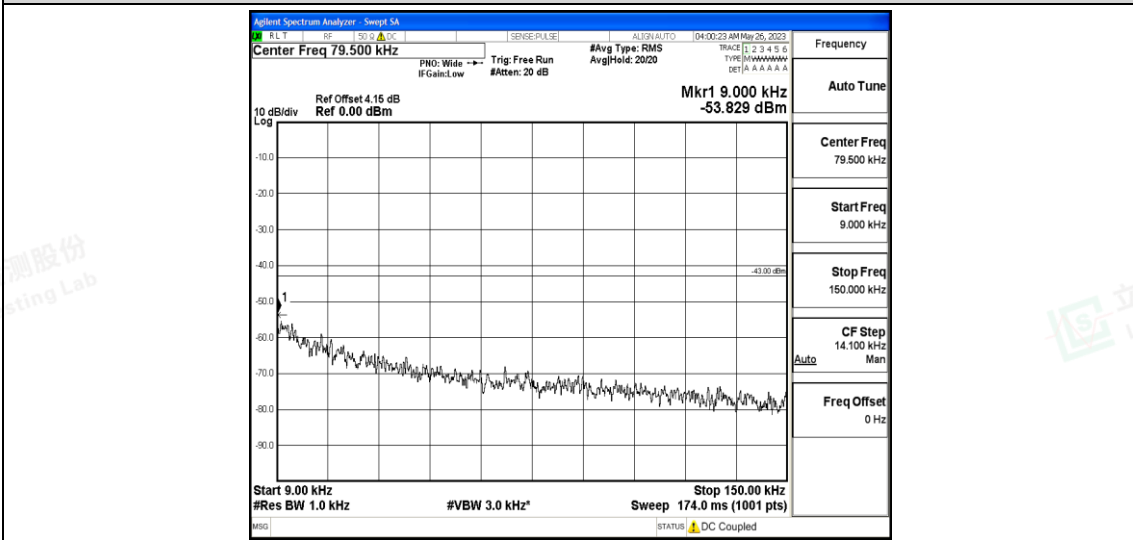

Band66-5MHz-16QAM-131997-1RB#0-Range1:0.009~0.15MHz

Band66-5MHz-16QAM-131997-1RB#0-Range2:0.15~30MHz