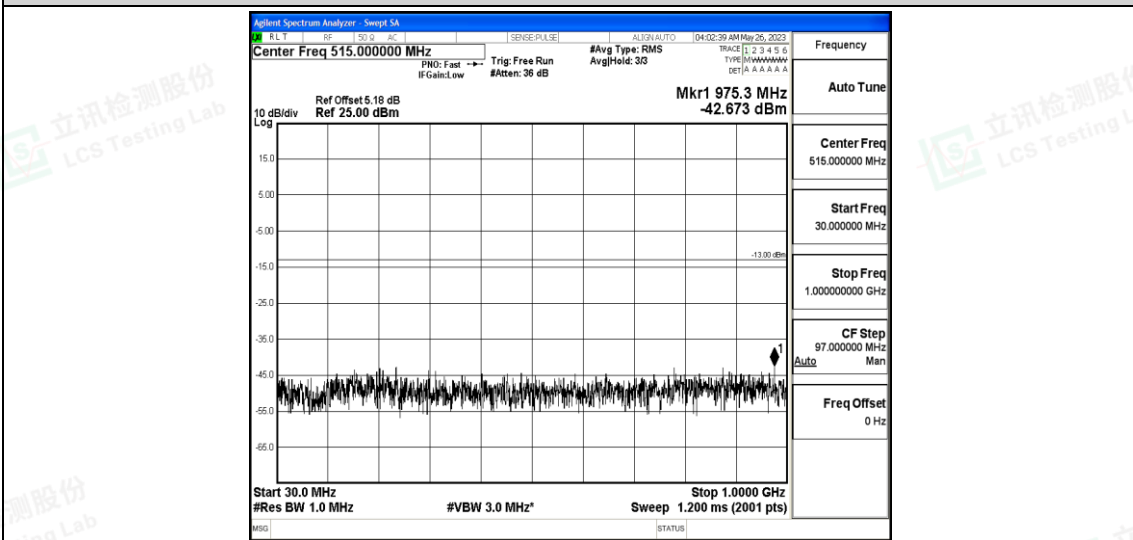

Band66-5MHz-16QAM-131997-1RB#0-Range5:10000~20000MHz

Band66-5MHz-16QAM-132322-1RB#0-Range1:0.009~0.15MHz

Band66-5MHz-16QAM-132322-1RB#0-Range2:0.15~30MHz

Band66-5MHz-16QAM-132322-1RB#0-Range3:30~1000MHz

Band66-5MHz-16QAM-132322-1RB#0-Range4:1000~10000MHz