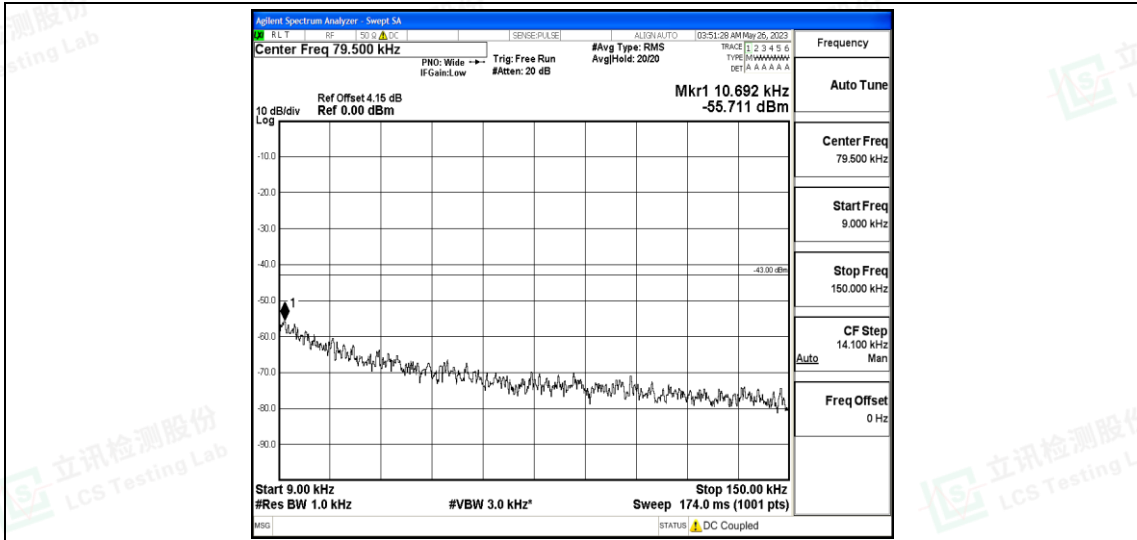

Band66-3MHz-16QAM-132322-1RB#0-Range1:0.009~0.15MHz

Band66-3MHz-16QAM-132322-1RB#0-Range2:0.15~30MHz