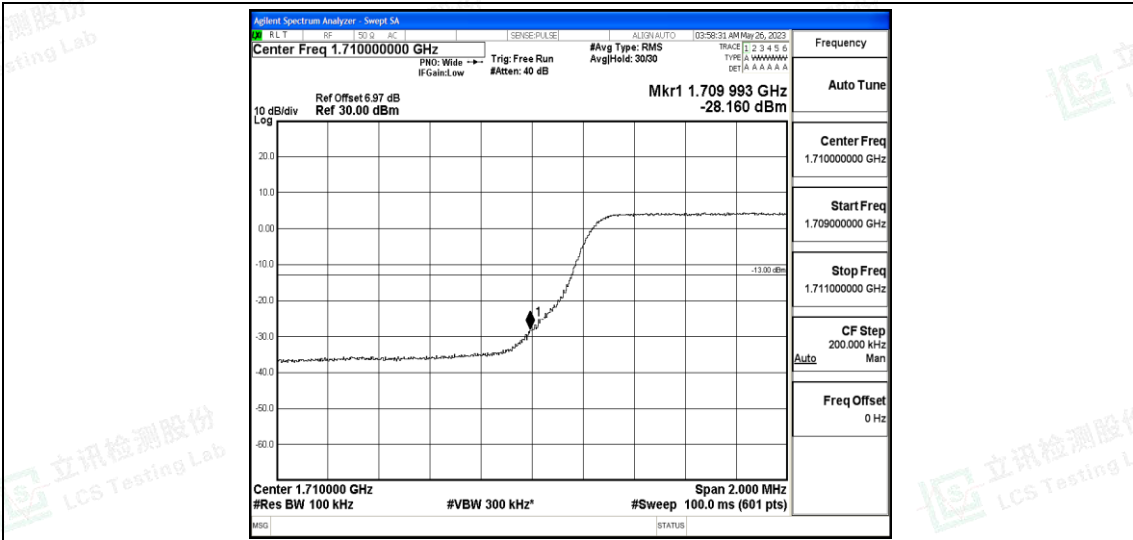

Band66-5MHz-QPSK-131997-25RB#0