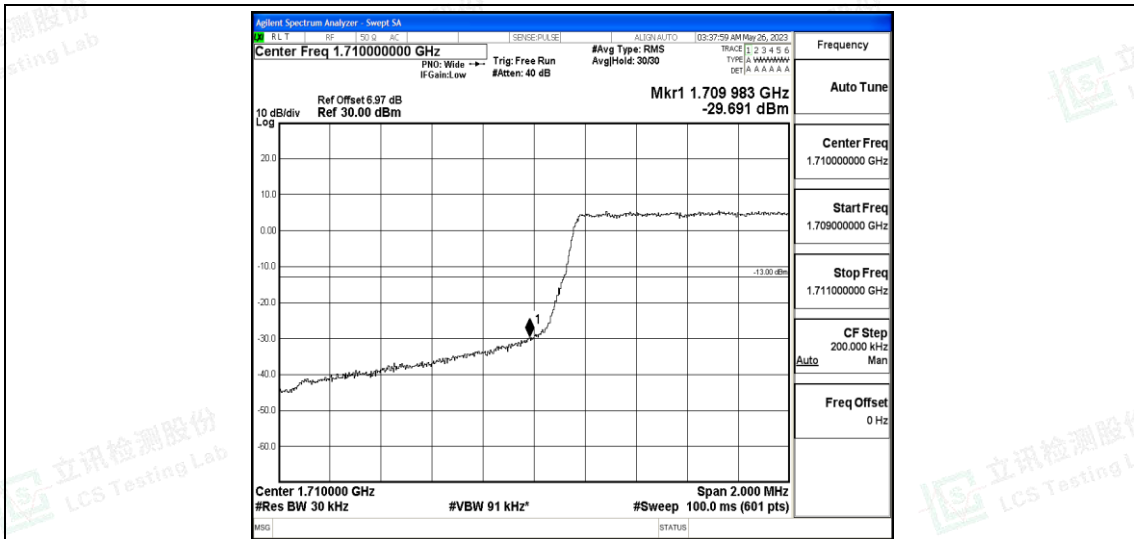

Test Graphs

Band66-1.4MHz-QPSK-131979-6RB#0

Band66-1.4MHz-QPSK-132665-6RB#0

Band66-1.4MHz-16QAM-131979-6RB#0

Band66-1.4MHz-16QAM-132665-6RB#0

Band66-3MHz-QPSK-131987-15RB#0

Band66-3MHz-QPSK-132657-15RB#0

Band66-3MHz-16QAM-131987-15RB#0