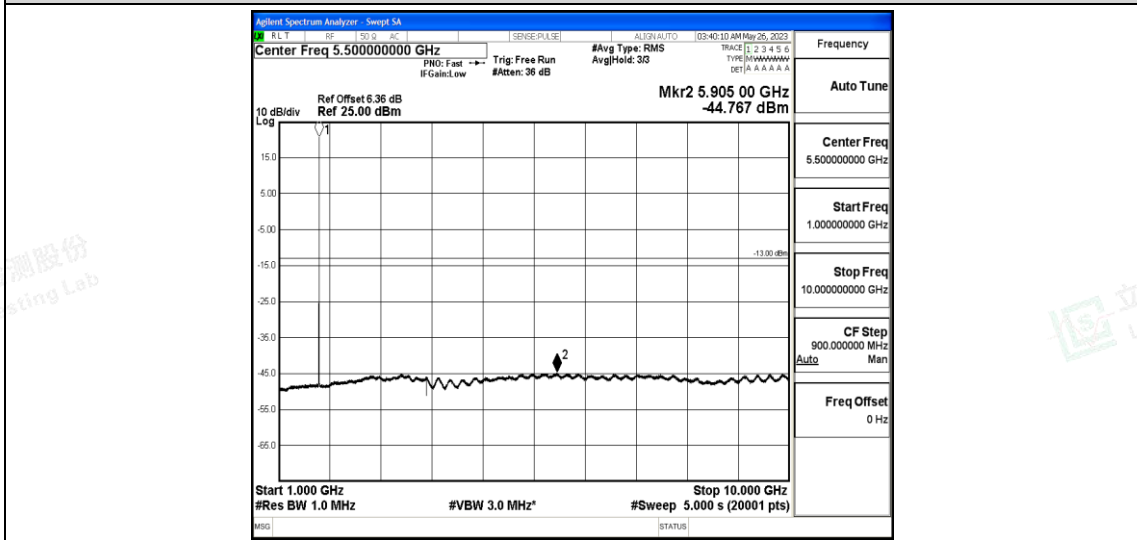

Band66-1.4MHz-16QAM-131979-1RB#0-Range2:0.15~30MHz

Band66-1.4MHz-16QAM-131979-1RB#0-Range3:30~1000MHz

Band66-1.4MHz-16QAM-131979-1RB#0-Range4:1000~10000MHz

Band66-1.4MHz-16QAM-131979-1RB#0-Range5:10000~20000MHz