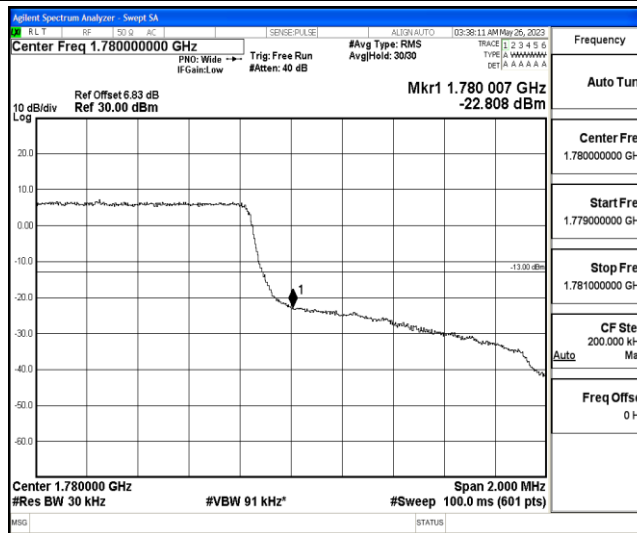

Band66-1.4MHz-QPSK-132665-6RB#0