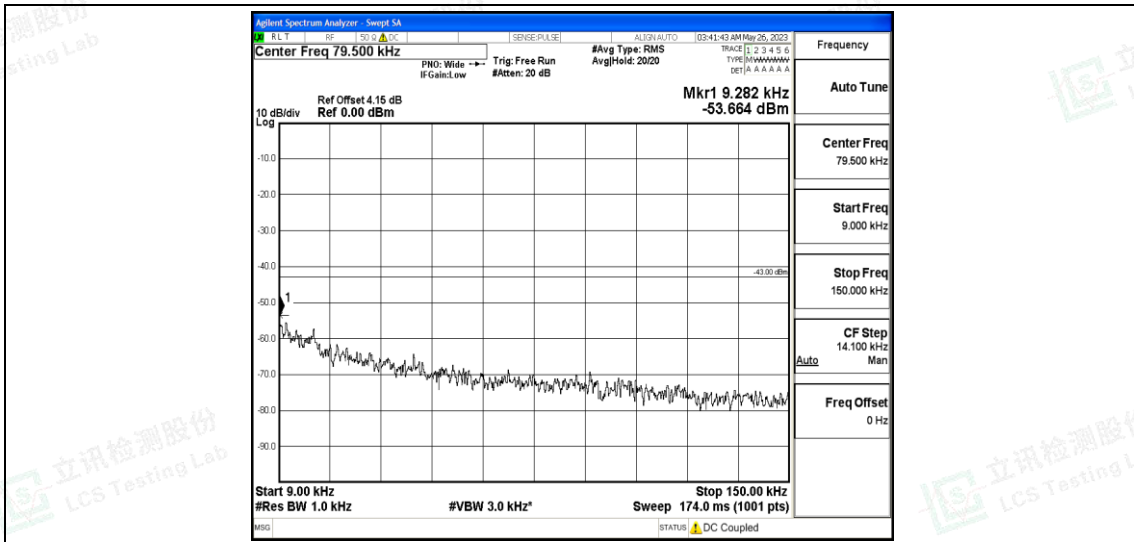

Band66-1.4MHz-16QAM-132322-1RB#0-Range1:0.009~0.15MHz