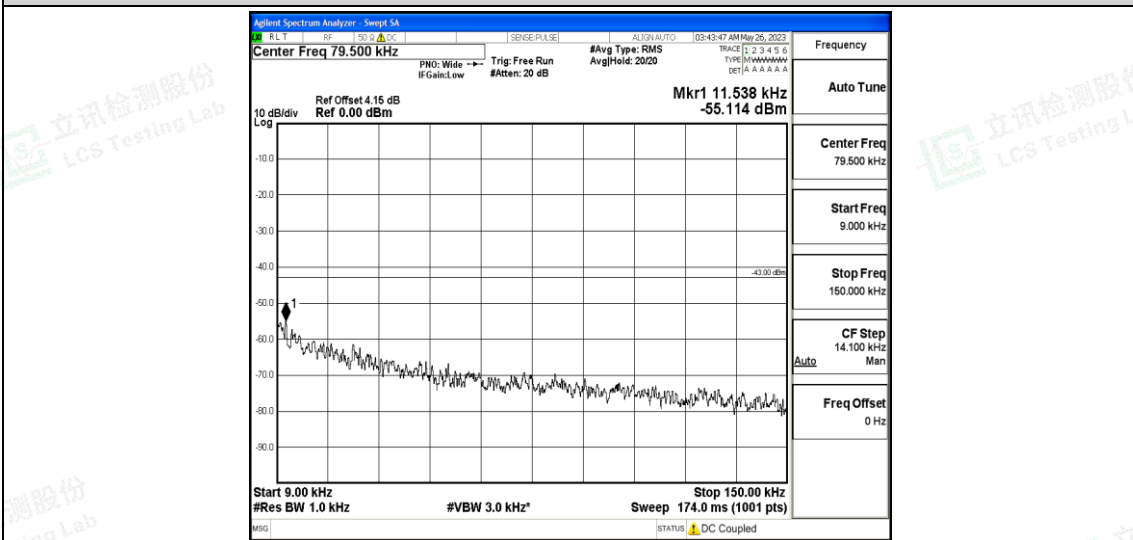

Band66-1.4MHz-16QAM-132665-1RB#0-Range1:0.009~0.15MHz