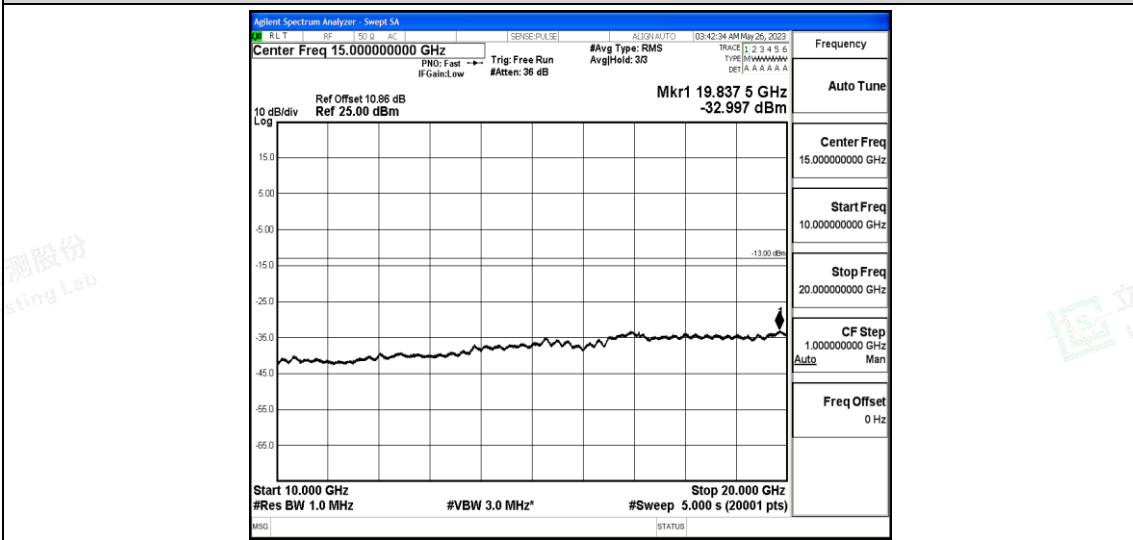

Band66-1.4MHz-16QAM-132322-1RB#0-Range5:10000~20000MHz