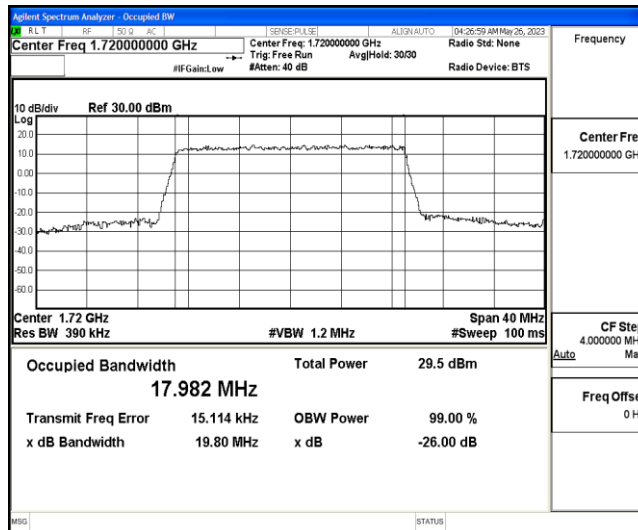

Band66-20MHz-QPSK-132322-100RB#0

Band66-20MHz-QPSK-132572-100RB#0

Band66-20MHz-16QAM-132072-100RB#0

Band66-20MHz-16QAM-132322-100RB#0

Band66-20MHz-16QAM-132572-100RB#0

L.4 Band Edge

Test Result

Band	Bandwidth	Modulation	Channel	RB Configuration	Result(dBm)	Verdict
Band66	1.4MHz	QPSK	131979	6RB#0	-27.57	PASS
Band66	1.4MHz	QPSK	132665	6RB#0	-22.81	PASS
Band66	1.4MHz	16QAM	131979	6RB#0	-29.69	PASS
Band66	1.4MHz	16QAM	132665	6RB#0	-24.22	PASS
Band66	3MHz	QPSK	131987	15RB#0	-23.43	PASS
Band66	3MHz	QPSK	132657	15RB#0	-20.46	PASS
Band66	3MHz	16QAM	131987	15RB#0	-24.56	PASS
Band66	3MHz	16QAM	132657	15RB#0	-22.05	PASS
Band66	5MHz	QPSK	131997	25RB#0	-28.16	PASS
Band66	5MHz	QPSK	132647	25RB#0	-22.85	PASS
Band66	5MHz	16QAM	131997	25RB#0	-29.13	PASS
Band66	5MHz	16QAM	132647	25RB#0	-23.92	PASS
Band66	10MHz	QPSK	132022	50RB#0	-32.03	PASS
Band66	10MHz	QPSK	132622	50RB#0	-22.76	PASS
Band66	10MHz	16QAM	132022	50RB#0	-33.25	PASS
Band66	10MHz	16QAM	132622	50RB#0	-24.71	PASS
Band66	15MHz	QPSK	132047	75RB#0	-32.63	PASS
Band66	15MHz	QPSK	132597	75RB#0	-22.33	PASS
Band66	15MHz	16QAM	132047	75RB#0	-32.88	PASS
Band66	15MHz	16QAM	132597	75RB#0	-24.55	PASS
Band66	20MHz	QPSK	132072	100RB#0	-35.65	PASS
Band66	20MHz	QPSK	132572	100RB#0	-24.60	PASS
Band66	20MHz	16QAM	132072	100RB#0	-35.98	PASS
Band66	20MHz	16QAM	132572	100RB#0	-26.80	PASS