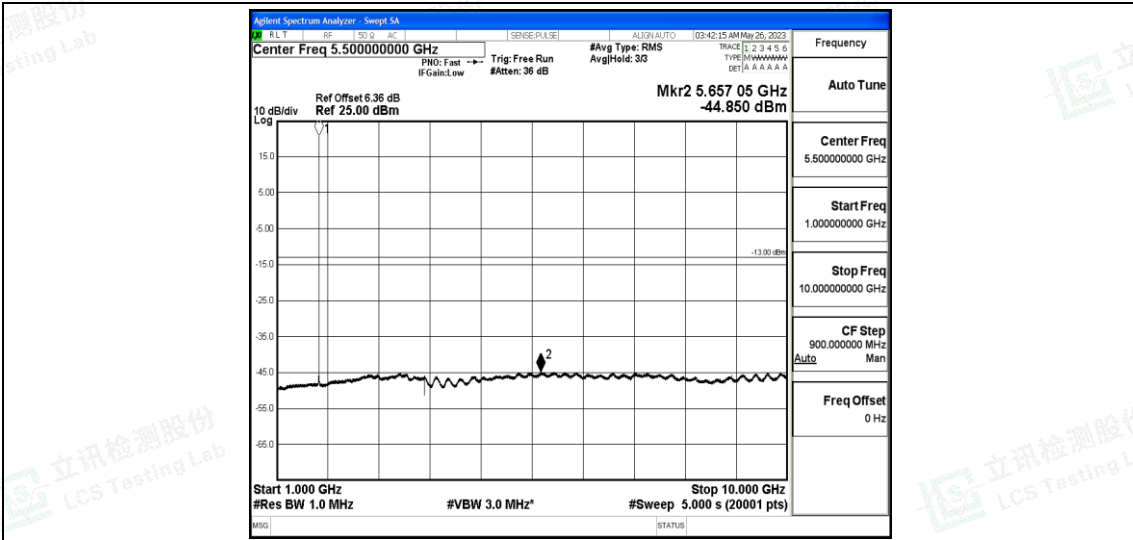

Band66-1.4MHz-16QAM-132322-1RB#0-Range1:0.009~0.15MHz

Band66-1.4MHz-16QAM-132322-1RB#0-Range2:0.15~30MHz

Band66-1.4MHz-16QAM-132322-1RB#0-Range3:30~1000MHz

Band66-1.4MHz-16QAM-132322-1RB#0-Range4:1000~10000MHz