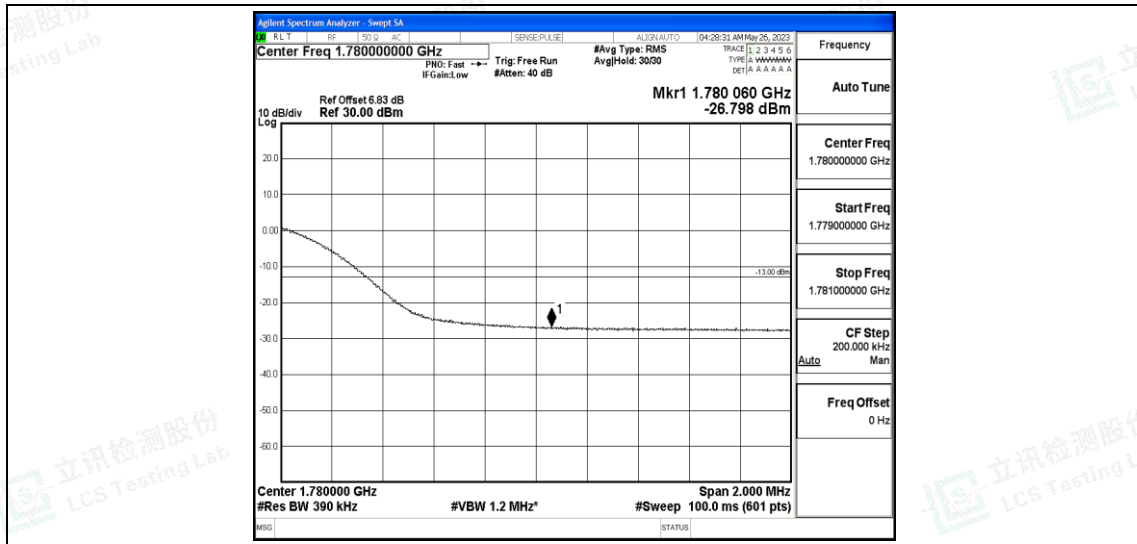

Band66-20MHz-QPSK-132572-100RB#0

Band66-20MHz-16QAM-132072-100RB#0

Band66-20MHz-16QAM-132572-100RB#0

L.5 Conducted Spurious Emission

Test Result

Band	Bandwidth	Modulation	Channel	RB Configuration	Frequency Range	Result (dBm)	Verdict
Band66	1.4MHz	QPSK	131979	1RB#0	Range1:0.009~0.15MHz	-55.68	PASS
Band66	1.4MHz	QPSK	131979	1RB#0	Range2:0.15~30MHz	-52.52	PASS
Band66	1.4MHz	QPSK	131979	1RB#0	Range3:30~1000MHz	-40.69	PASS
Band66	1.4MHz	QPSK	131979	1RB#0	Range4:1000~10000MHz	-44.84	PASS
Band66	1.4MHz	QPSK	131979	1RB#0	Range5:10000~20000MHz	-32.97	PASS
Band66	1.4MHz	QPSK	132322	1RB#0	Range1:0.009~0.15MHz	-55.87	PASS
Band66	1.4MHz	QPSK	132322	1RB#0	Range2:0.15~30MHz	-52.28	PASS
Band66	1.4MHz	QPSK	132322	1RB#0	Range3:30~1000MHz	-40.41	PASS
Band66	1.4MHz	QPSK	132322	1RB#0	Range4:1000~10000MHz	-44.81	PASS
Band66	1.4MHz	QPSK	132322	1RB#0	Range5:10000~20000MHz	-33.06	PASS
Band66	1.4MHz	QPSK	132665	1RB#0	Range1:0.009~0.15MHz	-55.6	PASS
Band66	1.4MHz	QPSK	132665	1RB#0	Range2:0.15~30MHz	-52.36	PASS
Band66	1.4MHz	QPSK	132665	1RB#0	Range3:30~1000MHz	-41.32	PASS
Band66	1.4MHz	QPSK	132665	1RB#0	Range4:1000~10000MHz	-44.88	PASS
Band66	1.4MHz	QPSK	132665	1RB#0	Range5:10000~20000MHz	-33.03	PASS
Band66	1.4MHz	16QAM	131979	1RB#0	Range1:0.009~0.15MHz	-56.13	PASS
Band66	1.4MHz	16QAM	131979	1RB#0	Range2:0.15~30MHz	-50.01	PASS
Band66	1.4MHz	16QAM	131979	1RB#0	Range3:30~1000MHz	-41.09	PASS
Band66	1.4MHz	16QAM	131979	1RB#0	Range4:1000~10000MHz	-44.77	PASS
Band66	1.4MHz	16QAM	131979	1RB#0	Range5:10000~20000MHz	-32.96	PASS
Band66	1.4MHz	16QAM	132322	1RB#0	Range1:0.009~0.15MHz	-53.66	PASS
Band66	1.4MHz	16QAM	132322	1RB#0	Range2:0.15~30MHz	-51.26	PASS
Band66	1.4MHz	16QAM	132322	1RB#0	Range3:30~1000MHz	-41.8	PASS
Band66	1.4MHz	16QAM	132322	1RB#0	Range4:1000~10000MHz	-44.85	PASS
Band66	1.4MHz	16QAM	132322	1RB#0	Range5:10000~20000MHz	-33	PASS
Band66	1.4MHz	16QAM	132665	1RB#0	Range1:0.009~0.15MHz	-55.11	PASS
Band66	1.4MHz	16QAM	132665	1RB#0	Range2:0.15~30MHz	-51.7	PASS
Band66	1.4MHz	16QAM	132665	1RB#0	Range3:30~1000MHz	-41.32	PASS
Band66	1.4MHz	16QAM	132665	1RB#0	Range4:1000~10000MHz	-44.85	PASS
Band66	1.4MHz	16QAM	132665	1RB#0	Range5:10000~20000MHz	-33.04	PASS
Band66	3MHz	QPSK	131987	1RB#0	Range1:0.009~0.15MHz	-55.14	PASS
Band66	3MHz	QPSK	131987	1RB#0	Range2:0.15~30MHz	-50.35	PASS
Band66	3MHz	QPSK	131987	1RB#0	Range3:30~1000MHz	-42.34	PASS
Band66	3MHz	QPSK	131987	1RB#0	Range4:1000~10000MHz	-44.84	PASS