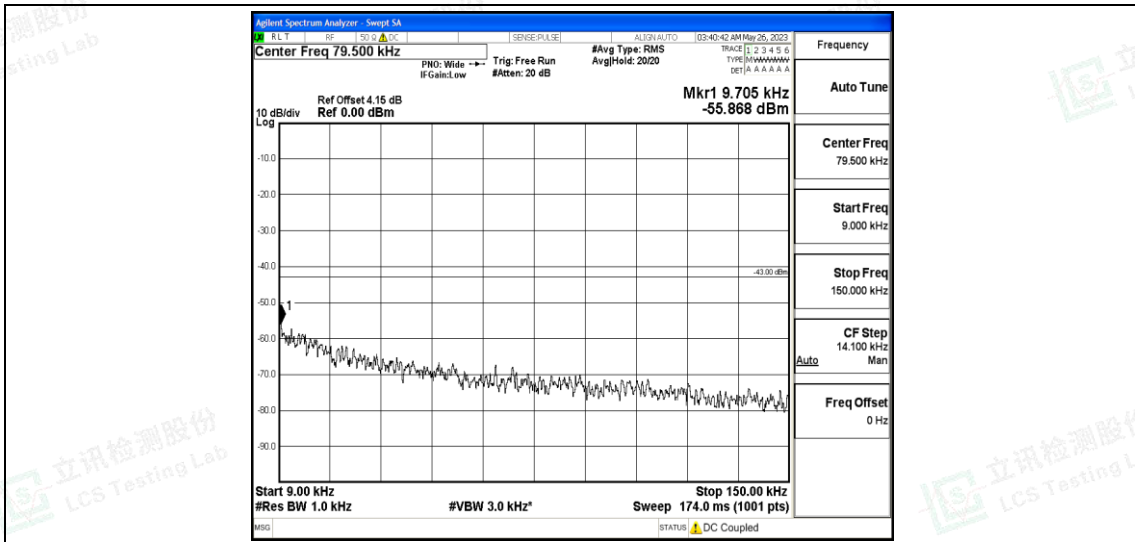

Band66-1.4MHz-QPSK-132322-1RB#0-Range1:0.009~0.15MHz