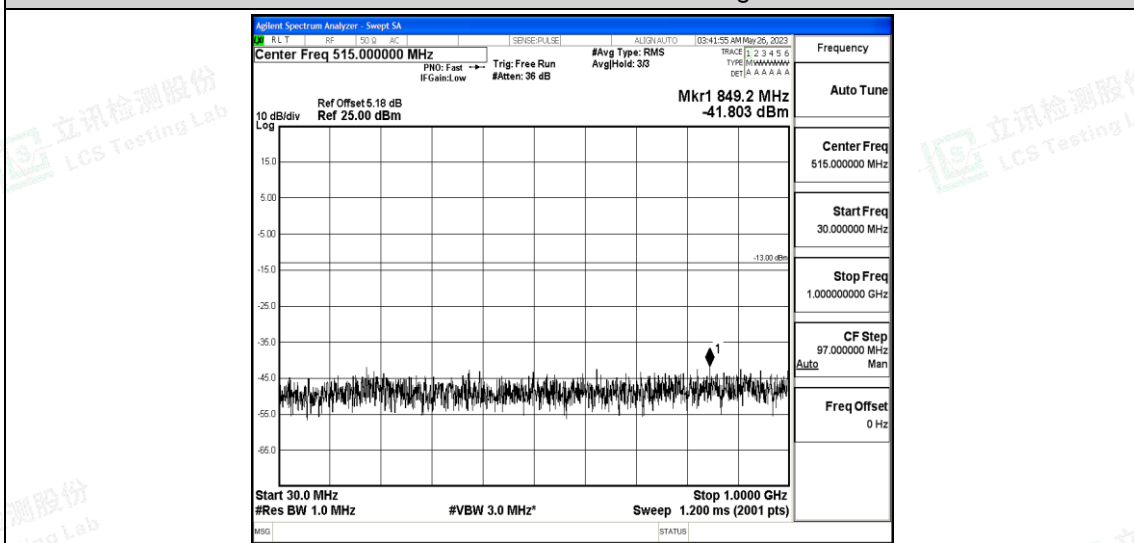

Band66-1.4MHz-16QAM-132322-1RB#0-Range1:0.009~0.15MHz

Band66-1.4MHz-16QAM-132322-1RB#0-Range2:0.15~30MHz

Band66-1.4MHz-16QAM-132322-1RB#0-Range3:30~1000MHz

Band66-1.4MHz-16QAM-132322-1RB#0-Range4:1000~10000MHz