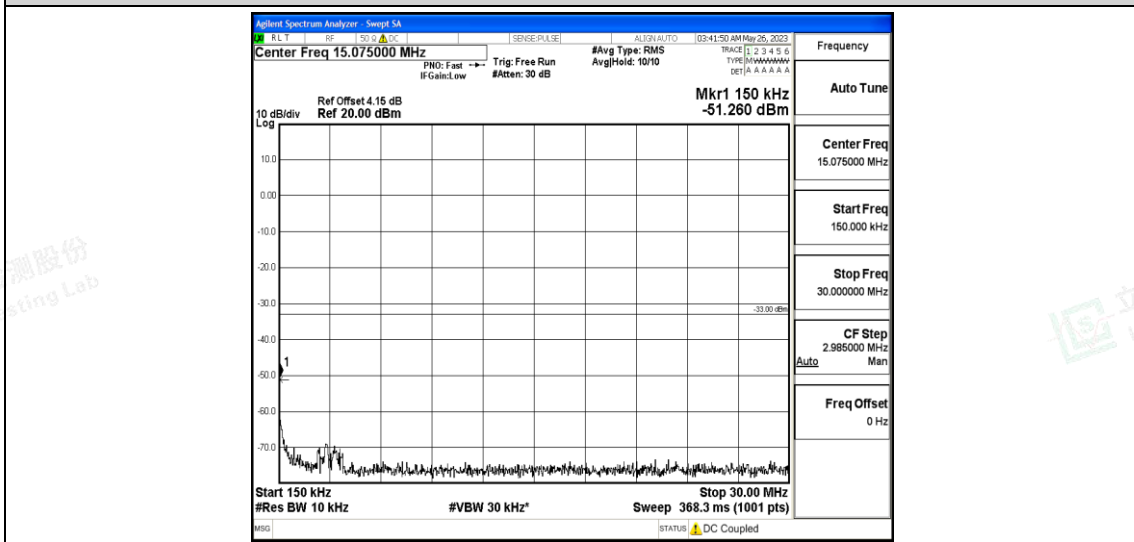

Band66-1.4MHz-16QAM-132322-1RB#0-Range2:0.15~30MHz