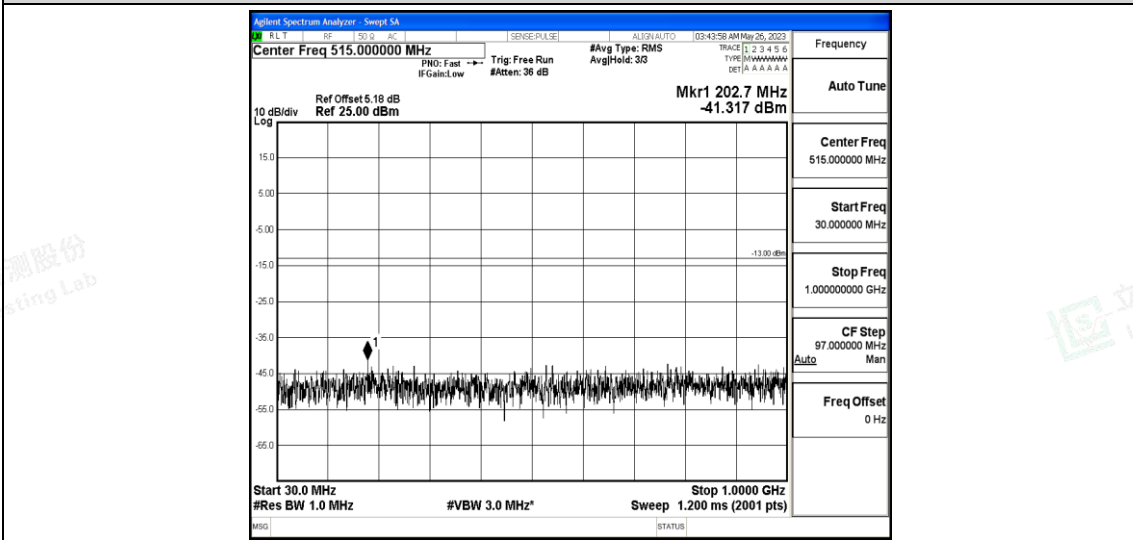

Band66-1.4MHz-16QAM-132322-1RB#0-Range5:10000~20000MHz

Band66-1.4MHz-16QAM-132665-1RB#0-Range1:0.009~0.15MHz

Band66-1.4MHz-16QAM-132665-1RB#0-Range2:0.15~30MHz

Band66-1.4MHz-16QAM-132665-1RB#0-Range3:30~1000MHz