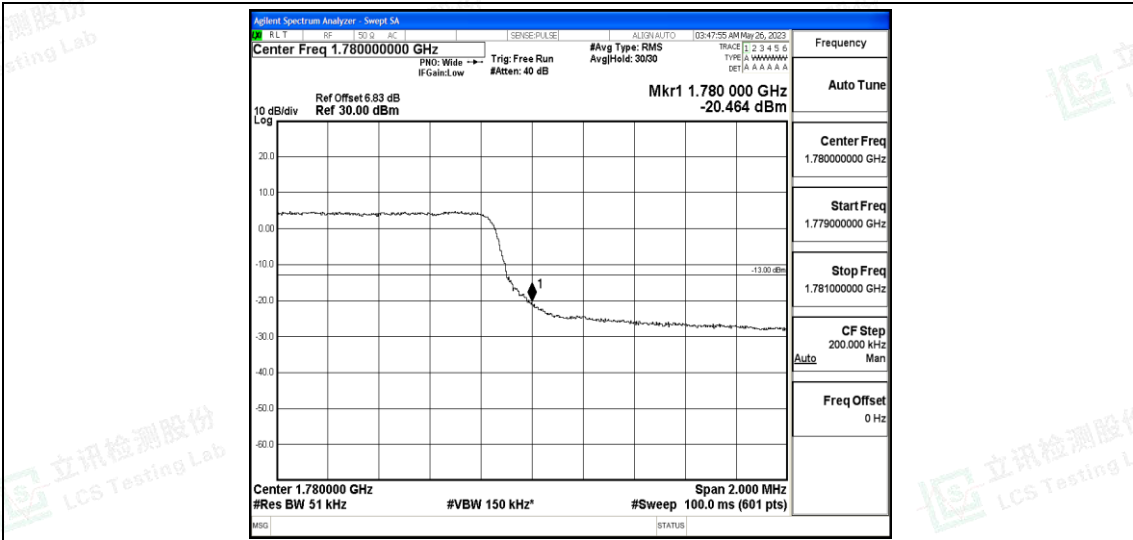

Test Graphs

Band66-1.4MHz-QPSK-131979-6RB#0

Band66-1.4MHz-QPSK-132665-6RB#0

Band66-1.4MHz-16QAM-131979-6RB#0

Band66-1.4MHz-16QAM-132665-6RB#0

Band66-3MHz-QPSK-131987-15RB#0

Band66-3MHz-QPSK-132657-15RB#0

Band66-3MHz-16QAM-131987-15RB#0