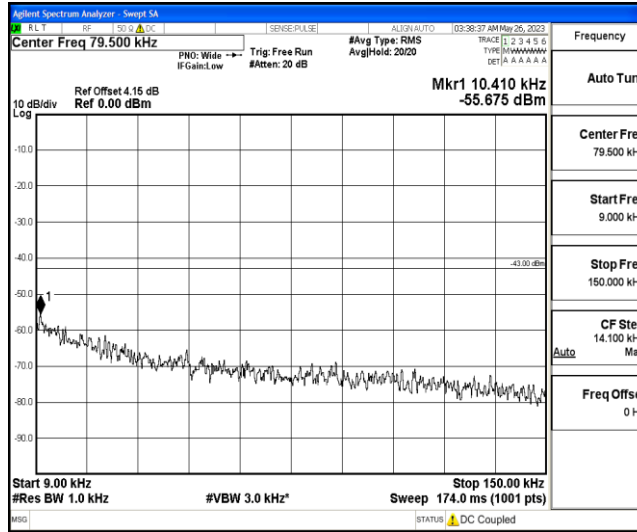

Test Graphs

Band66-1.4MHz-QPSK-131979-1RB#0-Range1:0.009~0.15MHz