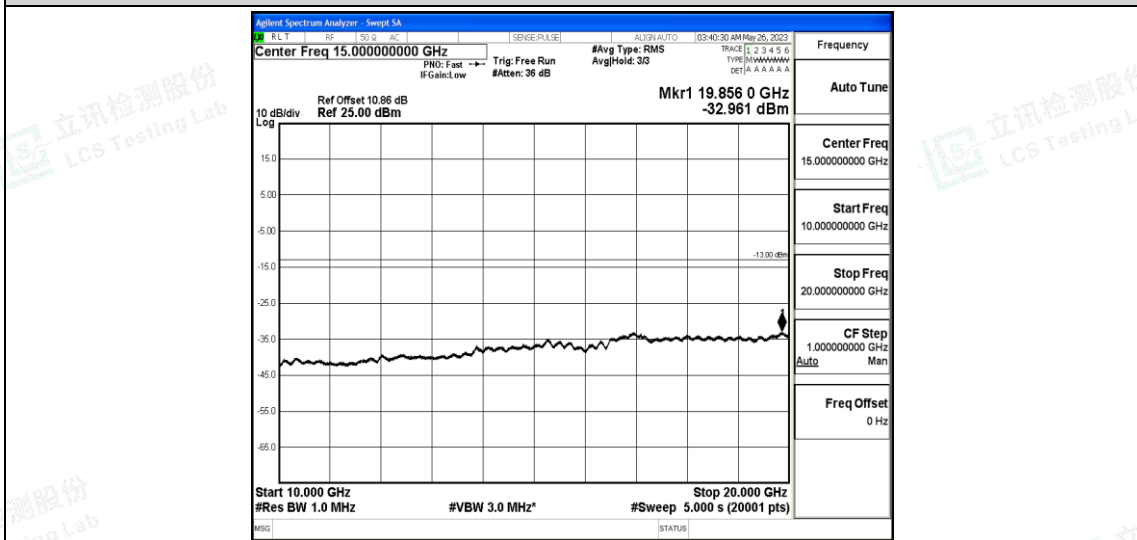

Band66-1.4MHz-16QAM-131979-1RB#0-Range2:0.15~30MHz

Band66-1.4MHz-16QAM-131979-1RB#0-Range3:30~1000MHz

Band66-1.4MHz-16QAM-131979-1RB#0-Range4:1000~10000MHz

Band66-1.4MHz-16QAM-131979-1RB#0-Range5:10000~20000MHz