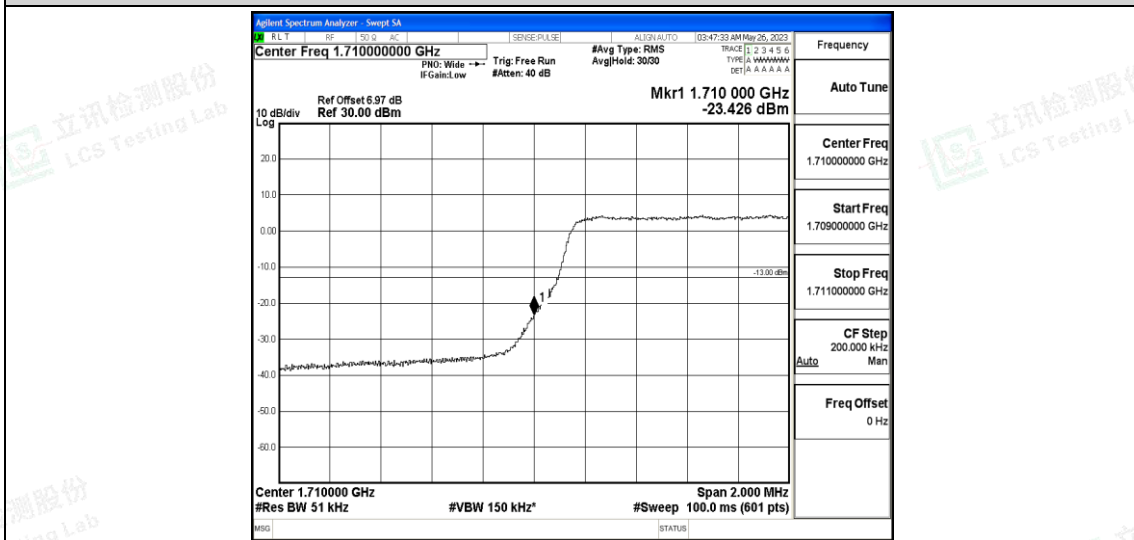

Test Graphs

Band66-1.4MHz-QPSK-131979-6RB#0

Band66-1.4MHz-QPSK-132665-6RB#0

Band66-1.4MHz-16QAM-131979-6RB#0

Band66-1.4MHz-16QAM-132665-6RB#0

Band66-3MHz-QPSK-131987-15RB#0

Band66-3MHz-QPSK-132657-15RB#0

Band66-3MHz-16QAM-131987-15RB#0