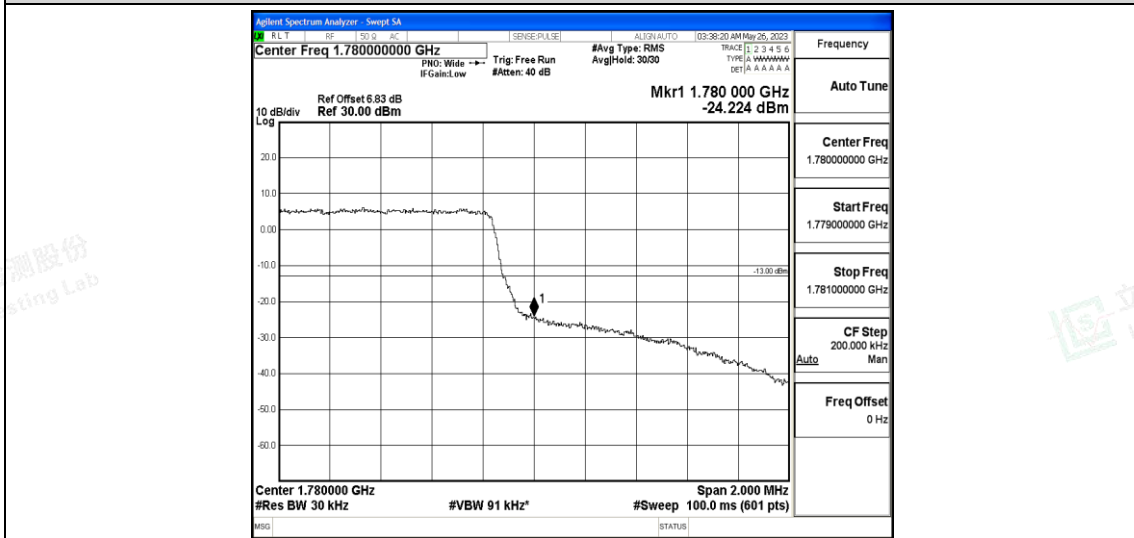

Test Graphs

Band66-1.4MHz-QPSK-131979-6RB#0

Band66-1.4MHz-QPSK-132665-6RB#0

Band66-1.4MHz-16QAM-131979-6RB#0

Band66-1.4MHz-16QAM-132665-6RB#0

Band66-3MHz-QPSK-131987-15RB#0

Band66-3MHz-QPSK-132657-15RB#0

Band66-3MHz-16QAM-131987-15RB#0