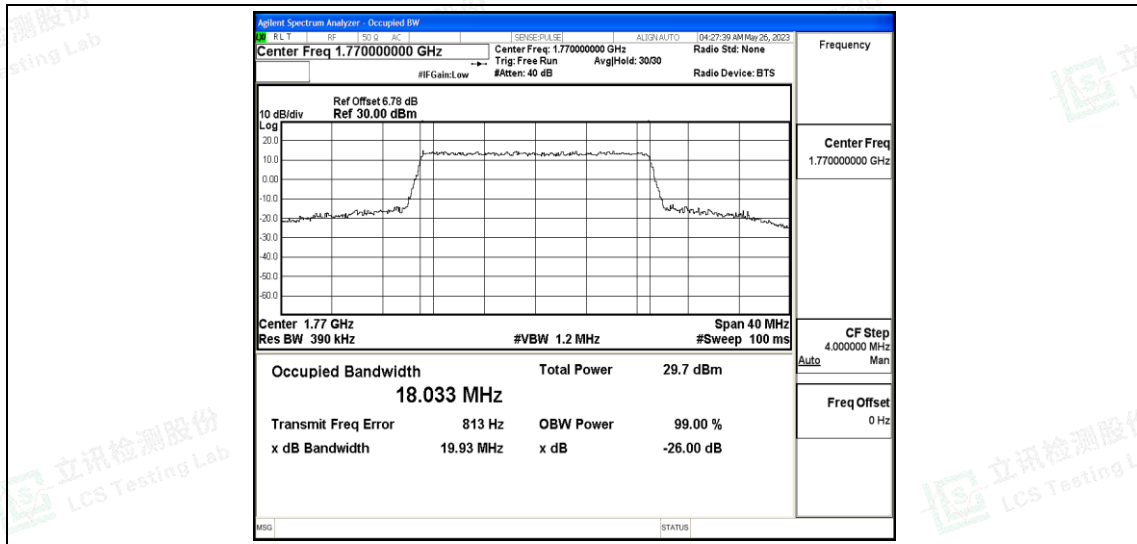

Band66-20MHz-QPSK-132322-100RB#0

Band66-20MHz-QPSK-132572-100RB#0

Band66-20MHz-16QAM-132072-100RB#0

Band66-20MHz-16QAM-132322-100RB#0

Band66-20MHz-16QAM-132572-100RB#0

L.4 Band Edge

Test Result

Band	Bandwidth	Modulation	Channel	RB Configuration	Result(dBm)	Verdict
Band66	1.4MHz	QPSK	131979	6RB#0	-27.57	PASS
Band66	1.4MHz	QPSK	132665	6RB#0	-22.81	PASS
Band66	1.4MHz	16QAM	131979	6RB#0	-29.69	PASS
Band66	1.4MHz	16QAM	132665	6RB#0	-24.22	PASS
Band66	3MHz	QPSK	131987	15RB#0	-23.43	PASS
Band66	3MHz	QPSK	132657	15RB#0	-20.46	PASS
Band66	3MHz	16QAM	131987	15RB#0	-24.56	PASS
Band66	3MHz	16QAM	132657	15RB#0	-22.05	PASS
Band66	5MHz	QPSK	131997	25RB#0	-28.16	PASS
Band66	5MHz	QPSK	132647	25RB#0	-22.85	PASS
Band66	5MHz	16QAM	131997	25RB#0	-29.13	PASS
Band66	5MHz	16QAM	132647	25RB#0	-23.92	PASS
Band66	10MHz	QPSK	132022	50RB#0	-32.03	PASS
Band66	10MHz	QPSK	132622	50RB#0	-22.76	PASS
Band66	10MHz	16QAM	132022	50RB#0	-33.25	PASS
Band66	10MHz	16QAM	132622	50RB#0	-24.71	PASS
Band66	15MHz	QPSK	132047	75RB#0	-32.63	PASS
Band66	15MHz	QPSK	132597	75RB#0	-22.33	PASS
Band66	15MHz	16QAM	132047	75RB#0	-32.88	PASS
Band66	15MHz	16QAM	132597	75RB#0	-24.55	PASS
Band66	20MHz	QPSK	132072	100RB#0	-35.65	PASS
Band66	20MHz	QPSK	132572	100RB#0	-24.60	PASS
Band66	20MHz	16QAM	132072	100RB#0	-35.98	PASS
Band66	20MHz	16QAM	132572	100RB#0	-26.80	PASS