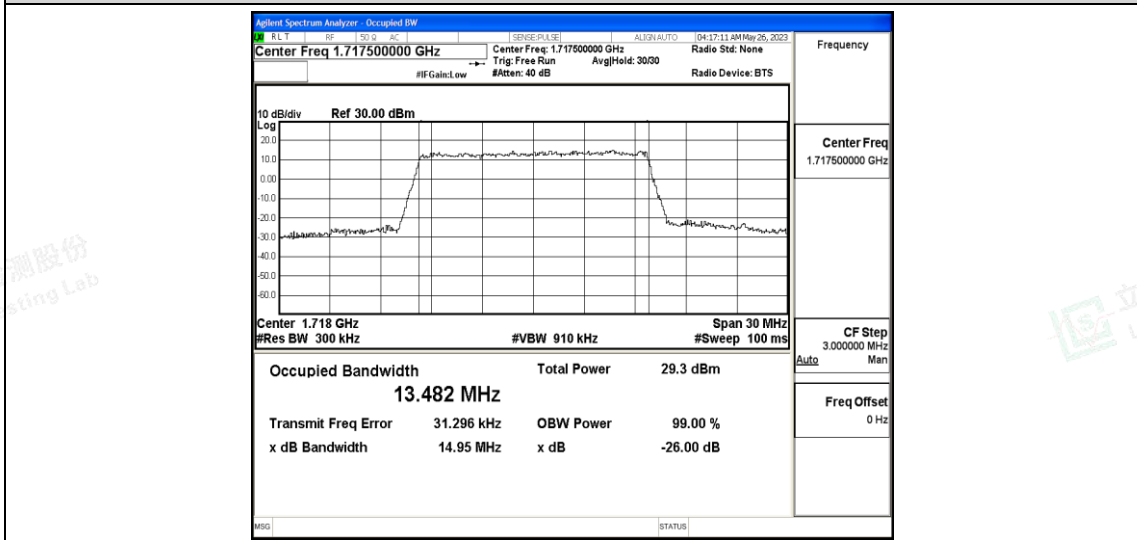

Band66-15MHz-QPSK-132047-75RB#0

Band66-15MHz-QPSK-132322-75RB#0

Band66-15MHz-QPSK-132597-75RB#0

Band66-15MHz-16QAM-132047-75RB#0

Band66-15MHz-16QAM-132322-75RB#0

Band66-15MHz-16QAM-132597-75RB#0

Band66-20MHz-QPSK-132072-100RB#0