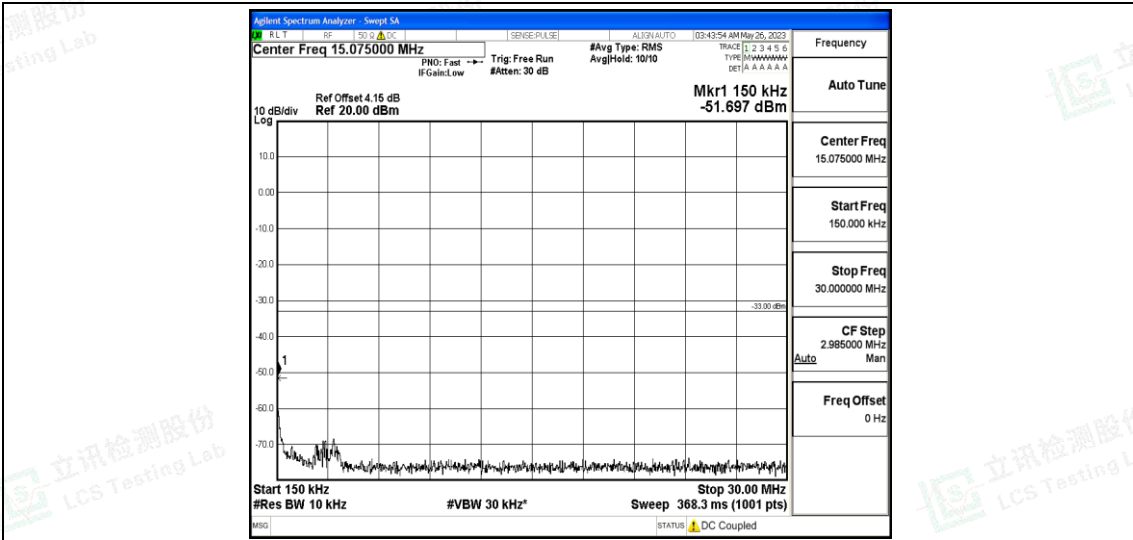

Band66-1.4MHz-16QAM-132322-1RB#0-Range5:10000~20000MHz

Band66-1.4MHz-16QAM-132665-1RB#0-Range1:0.009~0.15MHz

Band66-1.4MHz-16QAM-132665-1RB#0-Range2:0.15~30MHz

Band66-1.4MHz-16QAM-132665-1RB#0-Range3:30~1000MHz