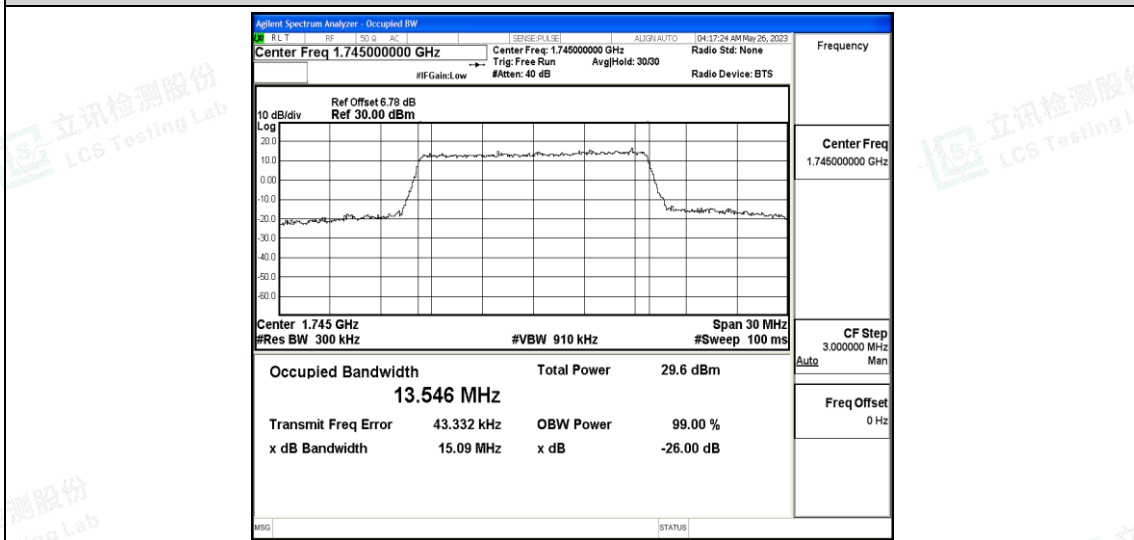

Band66-15MHz-QPSK-132047-75RB#0

Band66-15MHz-QPSK-132322-75RB#0

Band66-15MHz-QPSK-132597-75RB#0

Band66-15MHz-16QAM-132047-75RB#0

Band66-15MHz-16QAM-132322-75RB#0

Band66-15MHz-16QAM-132597-75RB#0

Band66-20MHz-QPSK-132072-100RB#0