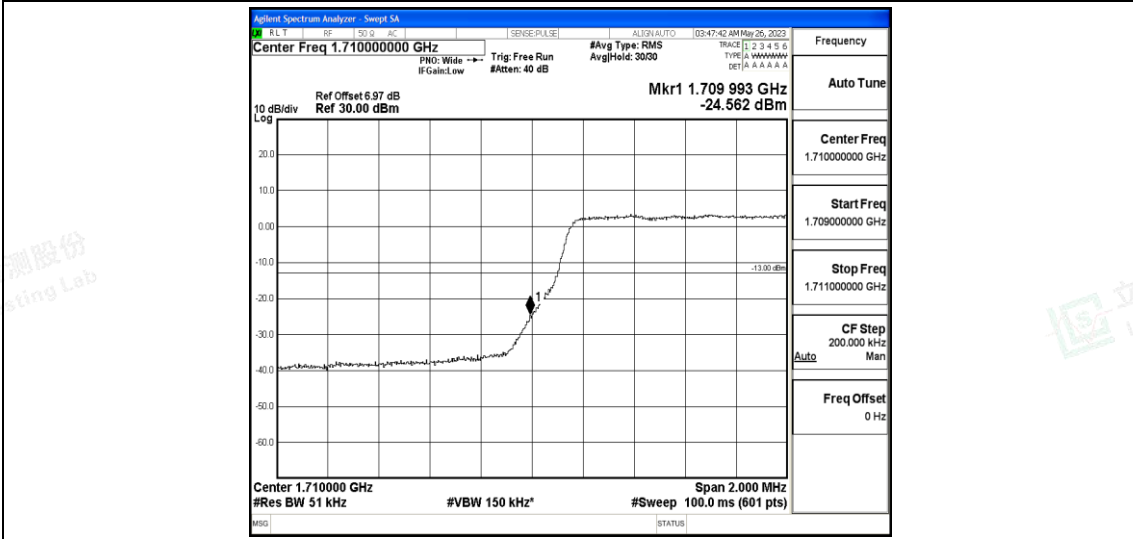

Test Graphs

Band66-1.4MHz-QPSK-131979-6RB#0

Band66-1.4MHz-QPSK-132665-6RB#0

Band66-1.4MHz-16QAM-131979-6RB#0

Band66-1.4MHz-16QAM-132665-6RB#0

Band66-3MHz-QPSK-131987-15RB#0

Band66-3MHz-QPSK-132657-15RB#0

Band66-3MHz-16QAM-131987-15RB#0