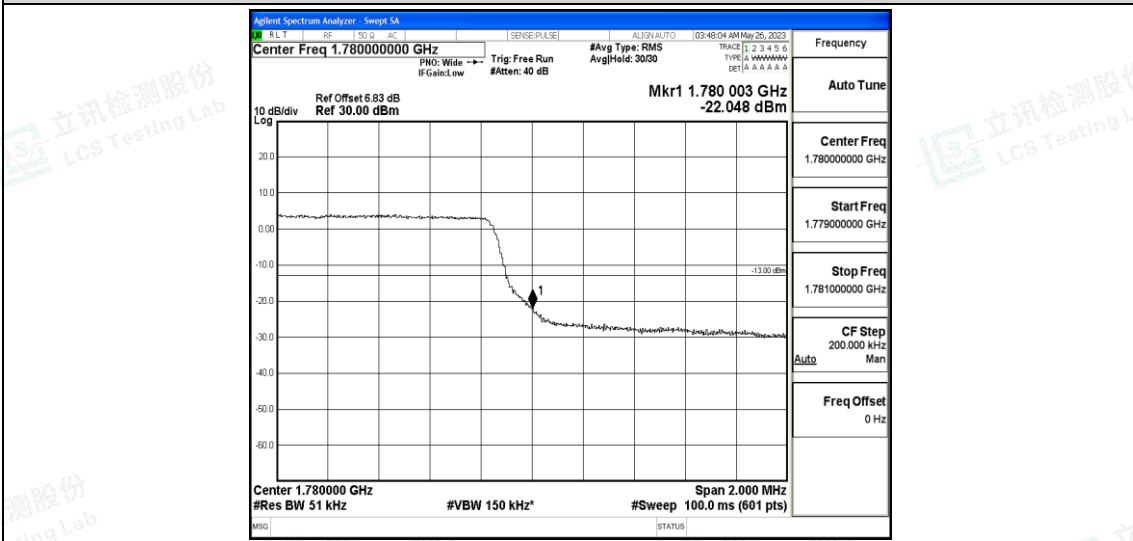

Band66-3MHz-16QAM-132657-15RB#0