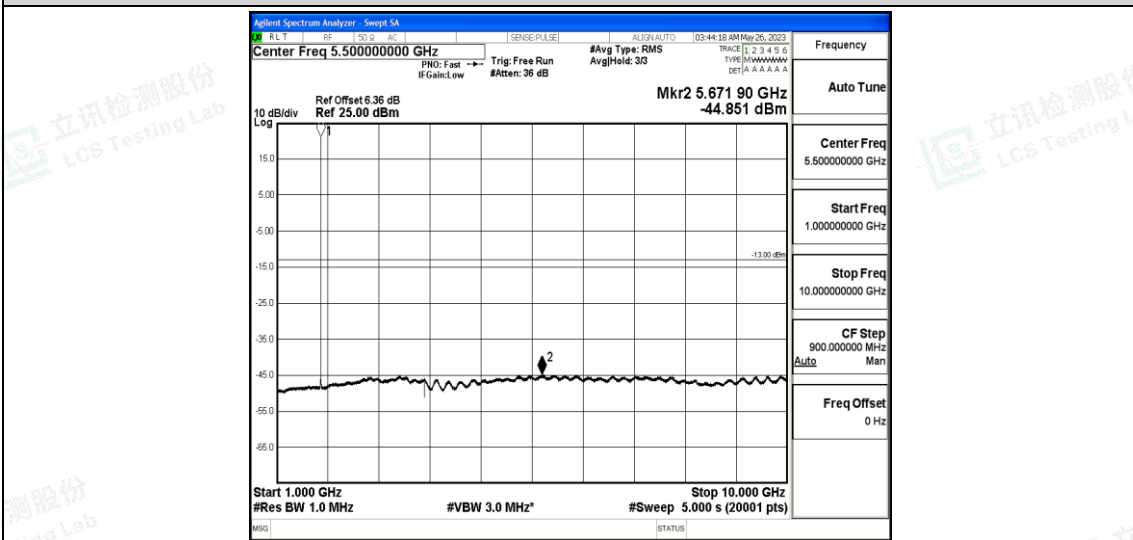

Band66-1.4MHz-16QAM-132665-1RB#0-Range4:1000~10000MHz