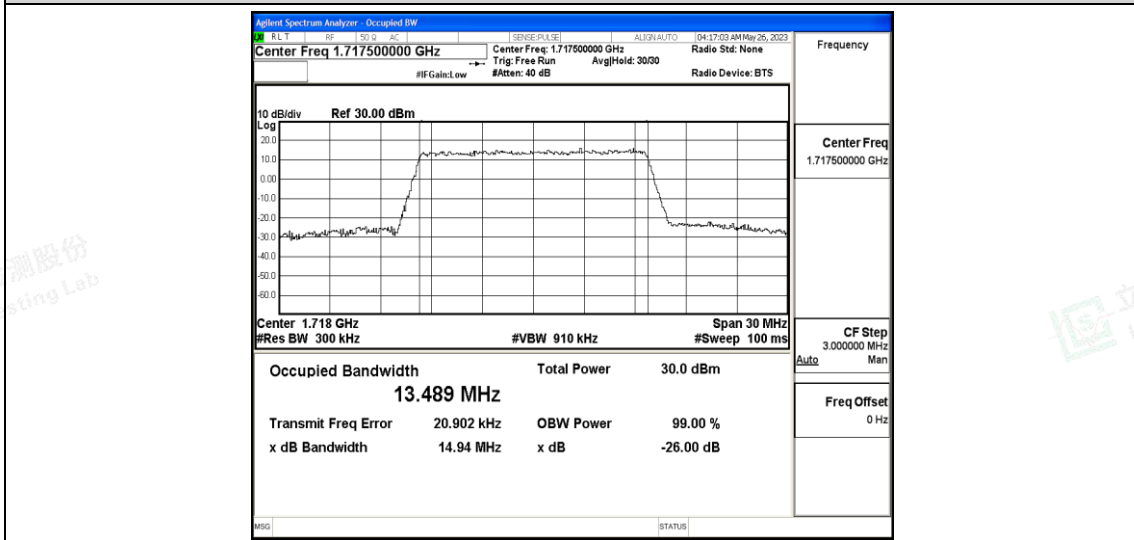

Band66-15MHz-QPSK-132047-75RB#0

Band66-15MHz-QPSK-132322-75RB#0

Band66-15MHz-QPSK-132597-75RB#0

Band66-15MHz-16QAM-132047-75RB#0

Band66-15MHz-16QAM-132322-75RB#0

Band66-15MHz-16QAM-132597-75RB#0

Band66-20MHz-QPSK-132072-100RB#0