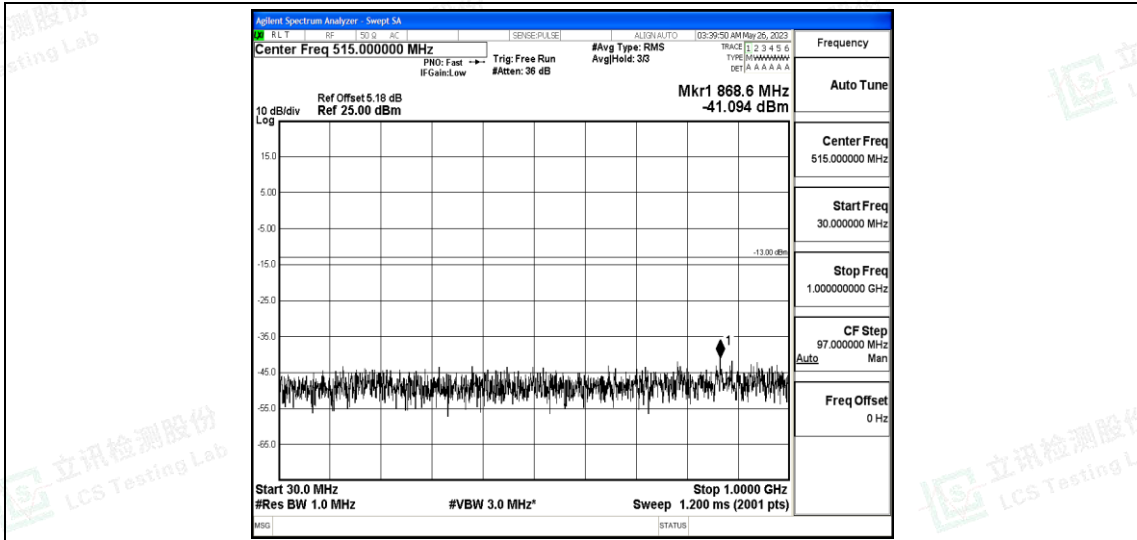

Band66-1.4MHz-16QAM-131979-1RB#0-Range3:30~1000MHz