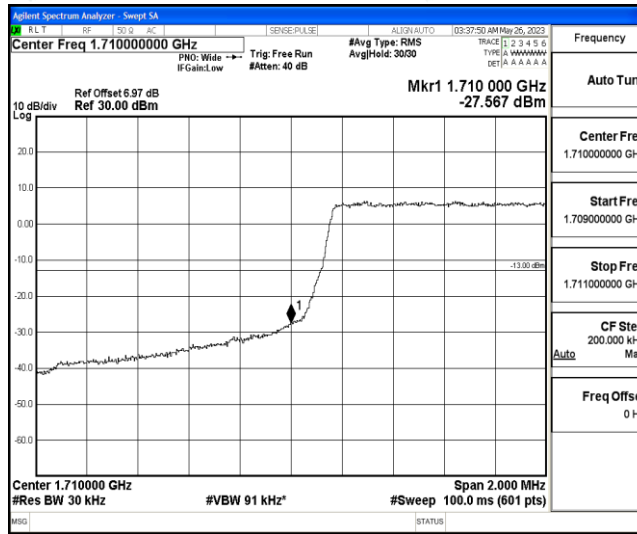

Test Graphs

Band66-1.4MHz-QPSK-131979-6RB#0