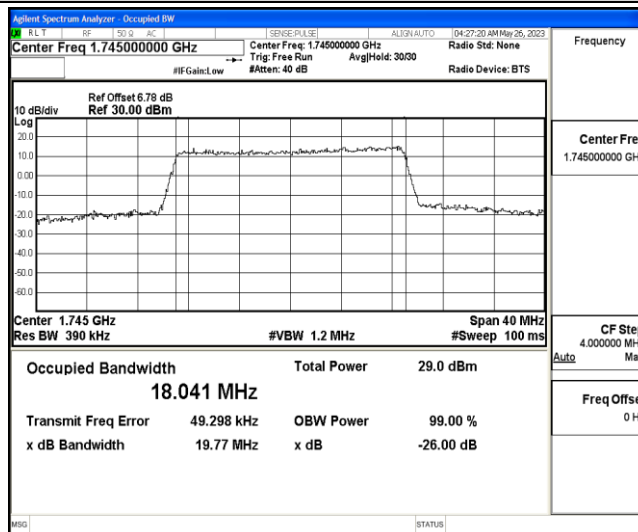

Band66-20MHz-QPSK-132322-100RB#0

Band66-20MHz-QPSK-132572-100RB#0

Band66-20MHz-16QAM-132072-100RB#0

Band66-20MHz-16QAM-132322-100RB#0

Band66-20MHz-16QAM-132572-100RB#0

L.4 Band Edge

Test Result

Band	Bandwidth	Modulation	Channel	RB Configuration	Result(dBm)	Verdict
Band66	1.4MHz	QPSK	131979	6RB#0	-27.57	PASS
Band66	1.4MHz	QPSK	132665	6RB#0	-22.81	PASS
Band66	1.4MHz	16QAM	131979	6RB#0	-29.69	PASS
Band66	1.4MHz	16QAM	132665	6RB#0	-24.22	PASS
Band66	3MHz	QPSK	131987	15RB#0	-23.43	PASS
Band66	3MHz	QPSK	132657	15RB#0	-20.46	PASS
Band66	3MHz	16QAM	131987	15RB#0	-24.56	PASS
Band66	3MHz	16QAM	132657	15RB#0	-22.05	PASS
Band66	5MHz	QPSK	131997	25RB#0	-28.16	PASS
Band66	5MHz	QPSK	132647	25RB#0	-22.85	PASS
Band66	5MHz	16QAM	131997	25RB#0	-29.13	PASS
Band66	5MHz	16QAM	132647	25RB#0	-23.92	PASS
Band66	10MHz	QPSK	132022	50RB#0	-32.03	PASS
Band66	10MHz	QPSK	132622	50RB#0	-22.76	PASS
Band66	10MHz	16QAM	132022	50RB#0	-33.25	PASS
Band66	10MHz	16QAM	132622	50RB#0	-24.71	PASS
Band66	15MHz	QPSK	132047	75RB#0	-32.63	PASS
Band66	15MHz	QPSK	132597	75RB#0	-22.33	PASS
Band66	15MHz	16QAM	132047	75RB#0	-32.88	PASS
Band66	15MHz	16QAM	132597	75RB#0	-24.55	PASS
Band66	20MHz	QPSK	132072	100RB#0	-35.65	PASS
Band66	20MHz	QPSK	132572	100RB#0	-24.60	PASS
Band66	20MHz	16QAM	132072	100RB#0	-35.98	PASS
Band66	20MHz	16QAM	132572	100RB#0	-26.80	PASS