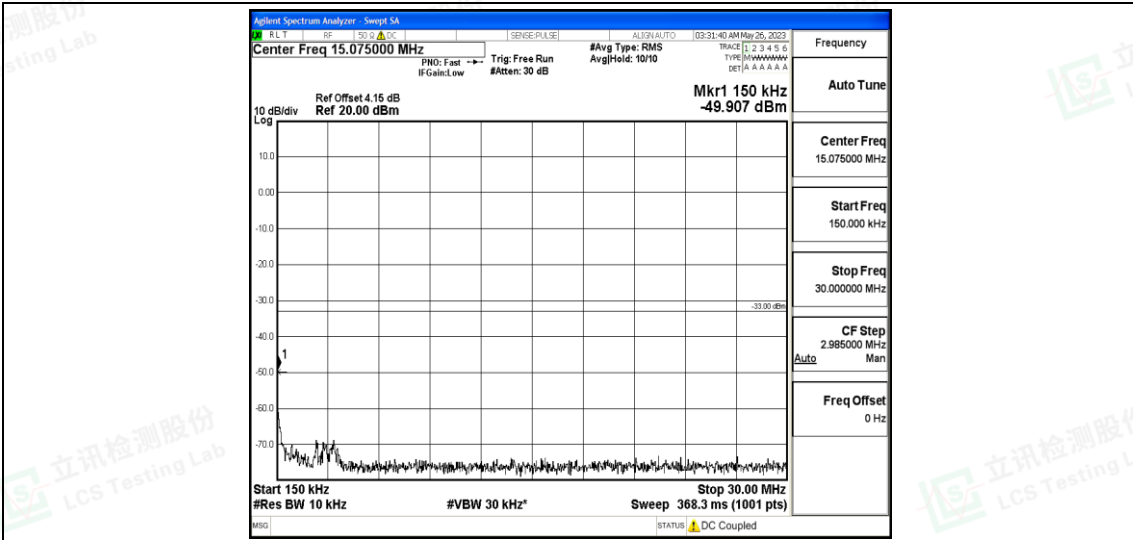

Band17-10MHz-QPSK-23800-1RB#0-Range4:1000~10000MHz

Band17-10MHz-16QAM-23780-1RB#0-Range1:0.009~0.15MHz

Band17-10MHz-16QAM-23780-1RB#0-Range2:0.15~30MHz

Band17-10MHz-16QAM-23780-1RB#0-Range3:30~1000MHz

Band17-10MHz-16QAM-23780-1RB#0-Range4:1000~10000MHz