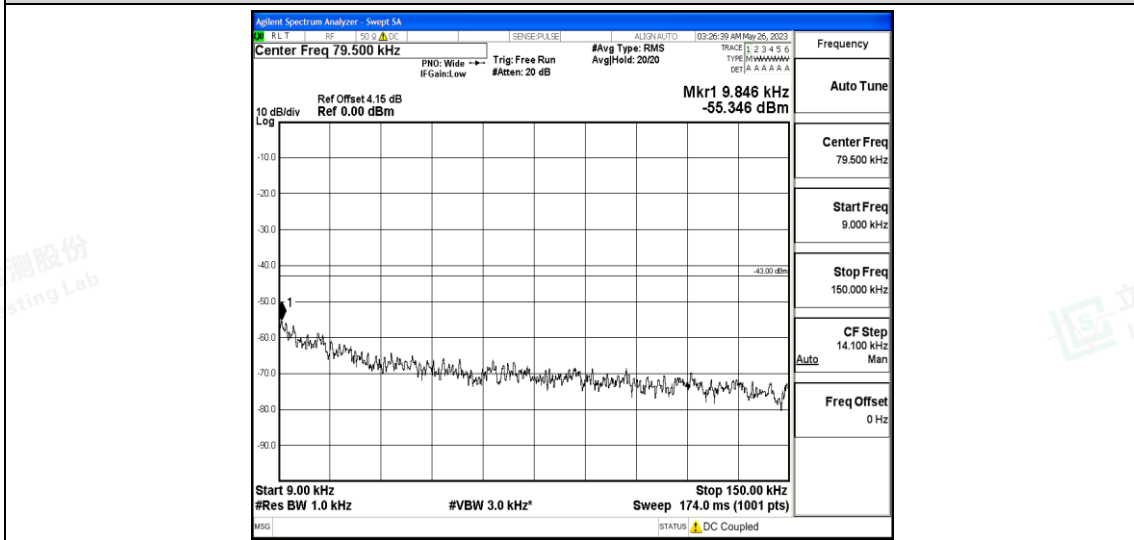

Band17-5MHz-16QAM-23825-1RB#0-Range1:0.009~0.15MHz

Band17-5MHz-16QAM-23825-1RB#0-Range2:0.15~30MHz

Band17-5MHz-16QAM-23825-1RB#0-Range3:30~1000MHz

Band17-5MHz-16QAM-23825-1RB#0-Range4:1000~10000MHz

Band17-10MHz-QPSK-23780-1RB#0-Range1:0.009~0.15MHz

Band17-10MHz-QPSK-23780-1RB#0-Range2:0.15~30MHz

Band17-10MHz-QPSK-23780-1RB#0-Range3:30~1000MHz

Band17-10MHz-QPSK-23780-1RB#0-Range4:1000~10000MHz

Band17-10MHz-QPSK-23790-1RB#0-Range1:0.009~0.15MHz

Band17-10MHz-QPSK-23790-1RB#0-Range2:0.15~30MHz