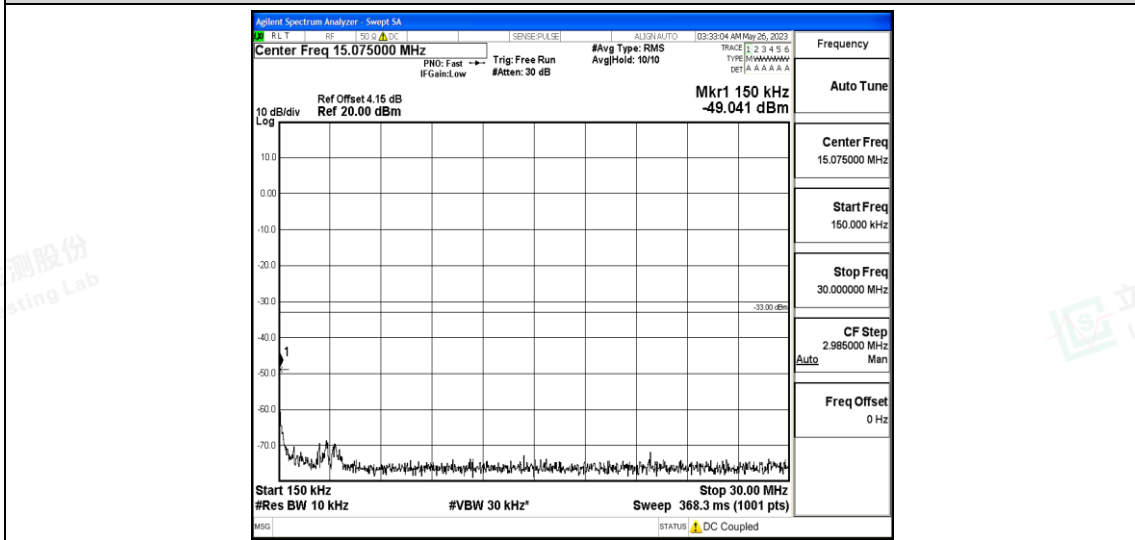

Band17-10MHz-16QAM-23790-1RB#0-Range2:0.15~30MHz