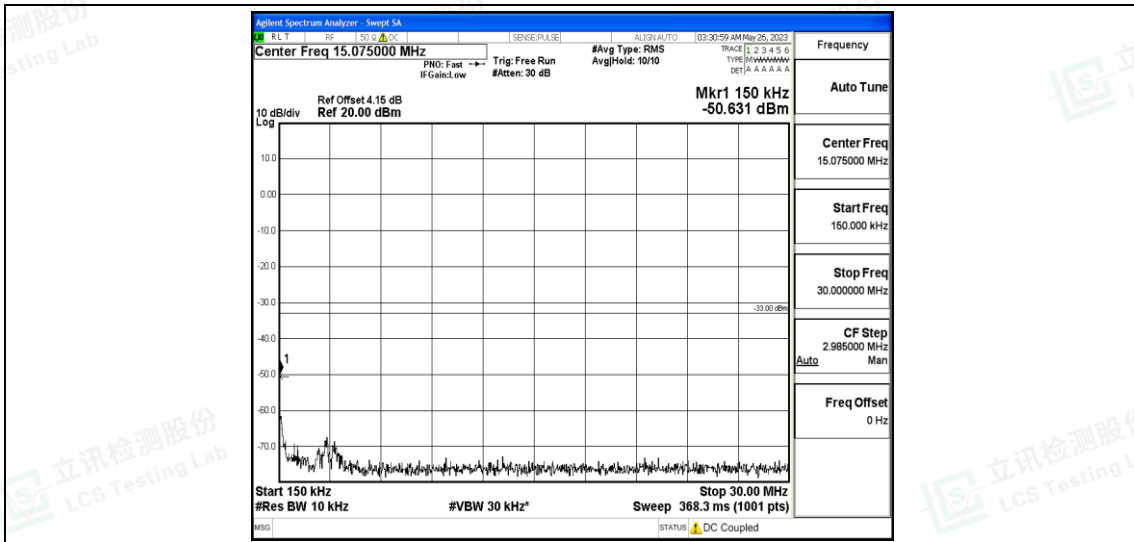

Band17-10MHz-QPSK-23780-1RB#0-Range2:0.15~30MHz