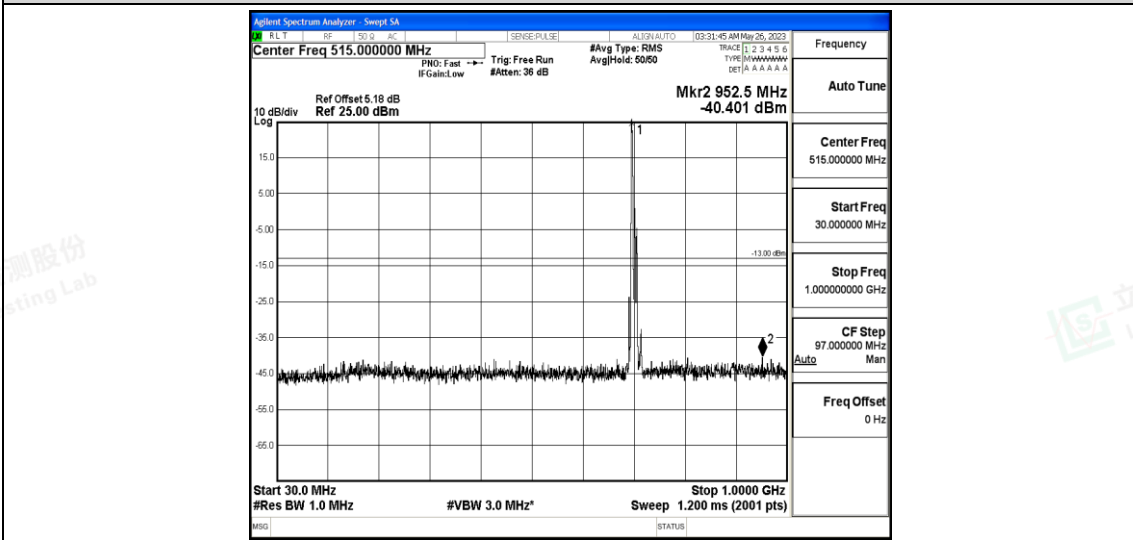

Band17-10MHz-QPSK-23800-1RB#0-Range4:1000~10000MHz

Band17-10MHz-16QAM-23780-1RB#0-Range1:0.009~0.15MHz

Band17-10MHz-16QAM-23780-1RB#0-Range2:0.15~30MHz

Band17-10MHz-16QAM-23780-1RB#0-Range3:30~1000MHz

Band17-10MHz-16QAM-23780-1RB#0-Range4:1000~10000MHz