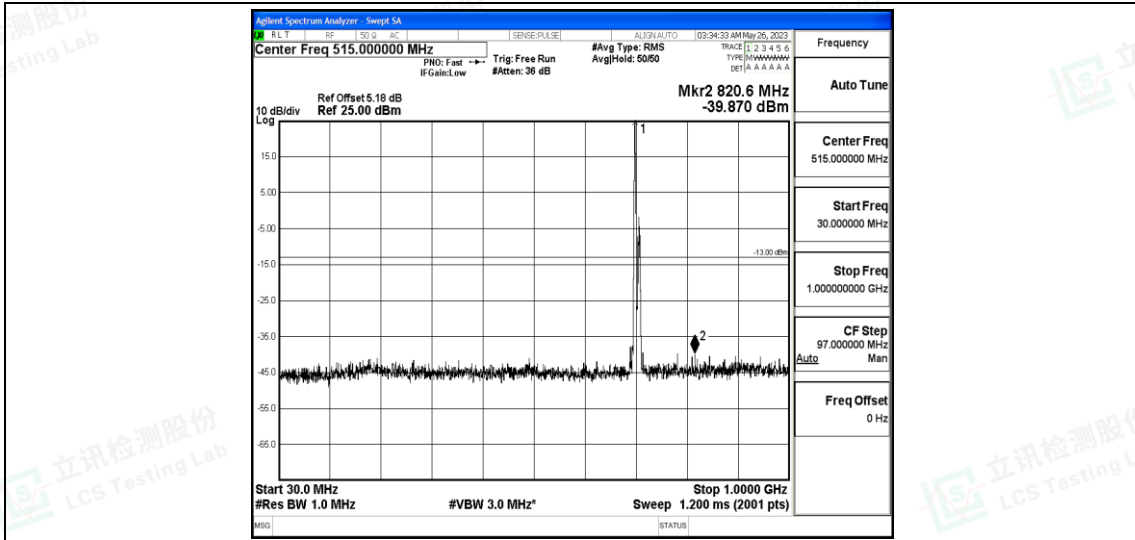

Band17-10MHz-16QAM-23800-1RB#0-Range3:30~1000MHz