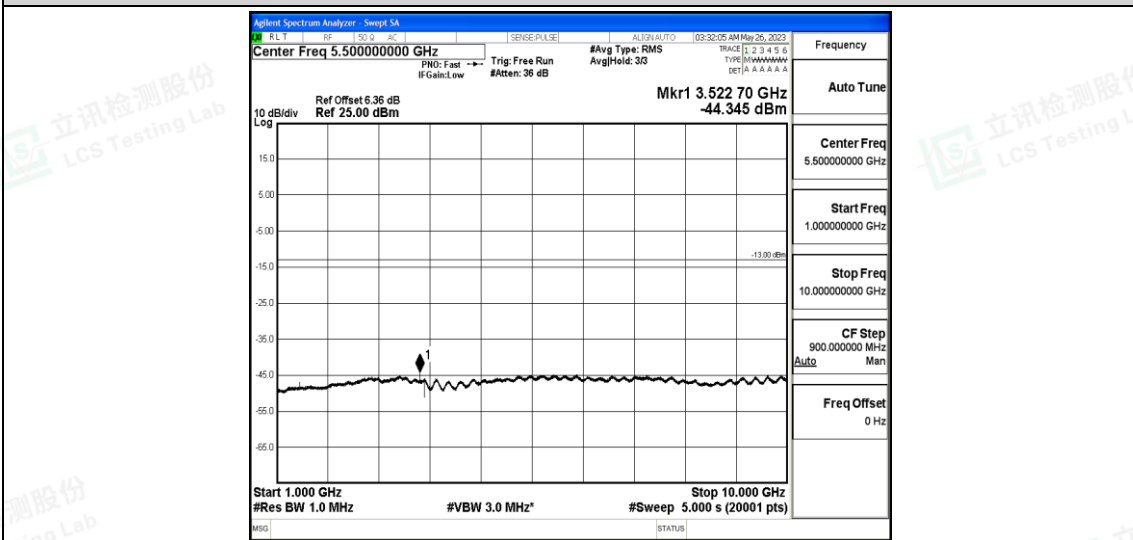

Band17-10MHz-QPSK-23800-1RB#0-Range4:1000~10000MHz

Band17-10MHz-16QAM-23780-1RB#0-Range1:0.009~0.15MHz

Band17-10MHz-16QAM-23780-1RB#0-Range2:0.15~30MHz

Band17-10MHz-16QAM-23780-1RB#0-Range3:30~1000MHz

Band17-10MHz-16QAM-23780-1RB#0-Range4:1000~10000MHz