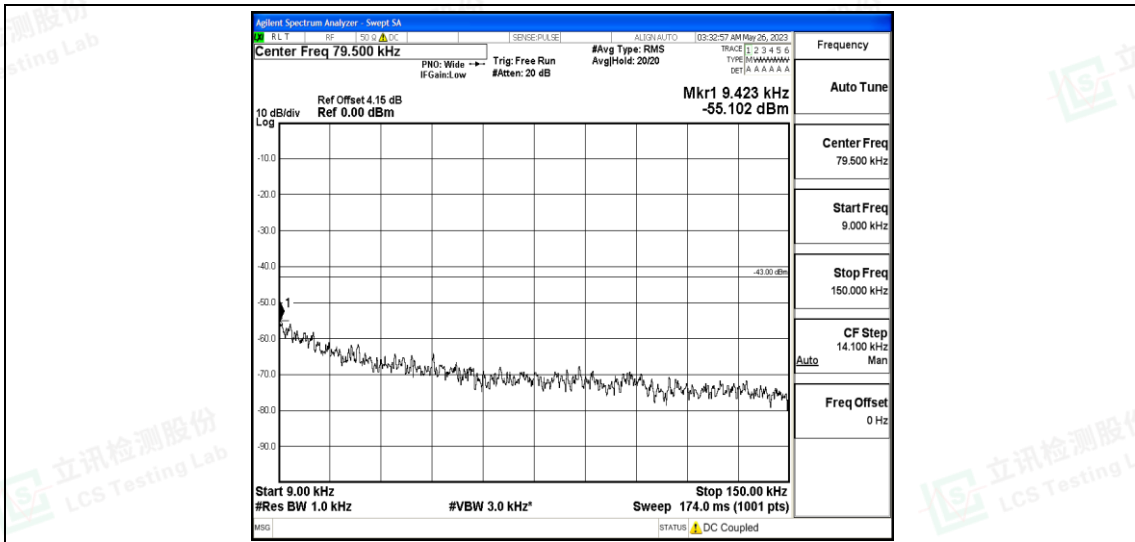

Band17-10MHz-16QAM-23790-1RB#0-Range1:0.009~0.15MHz