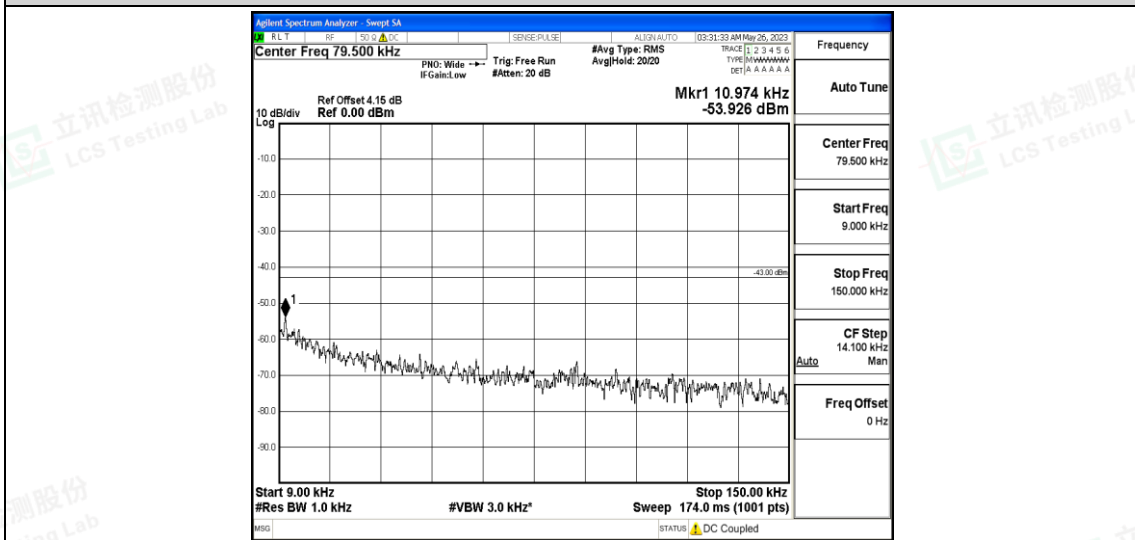

Band17-10MHz-16QAM-23780-1RB#0-Range1:0.009~0.15MHz