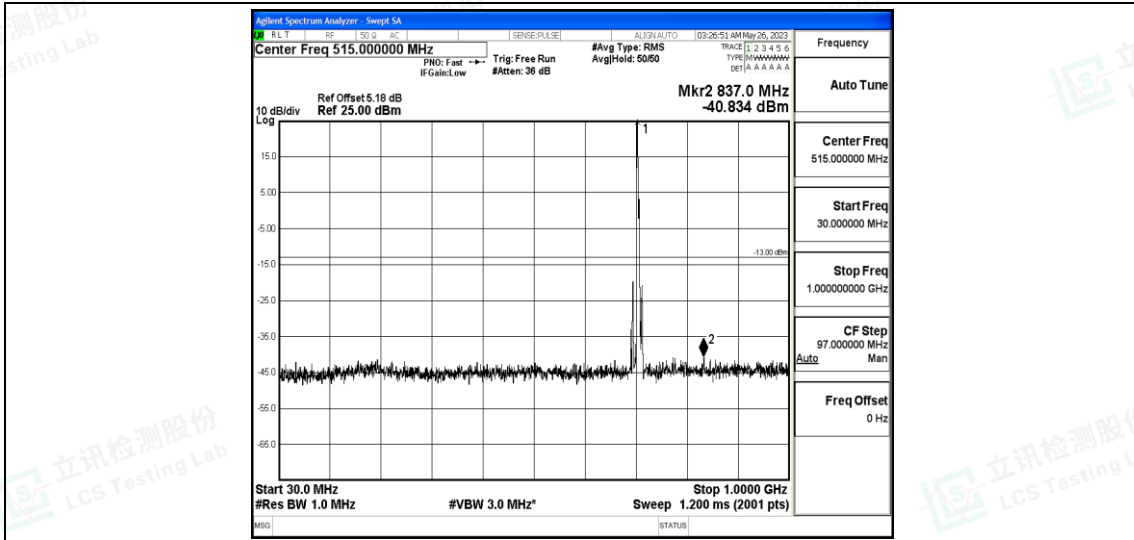

Band17-5MHz-16QAM-23825-1RB#0-Range1:0.009~0.15MHz

Band17-5MHz-16QAM-23825-1RB#0-Range2:0.15~30MHz

Band17-5MHz-16QAM-23825-1RB#0-Range3:30~1000MHz

Band17-5MHz-16QAM-23825-1RB#0-Range4:1000~10000MHz

Band17-10MHz-QPSK-23780-1RB#0-Range1:0.009~0.15MHz