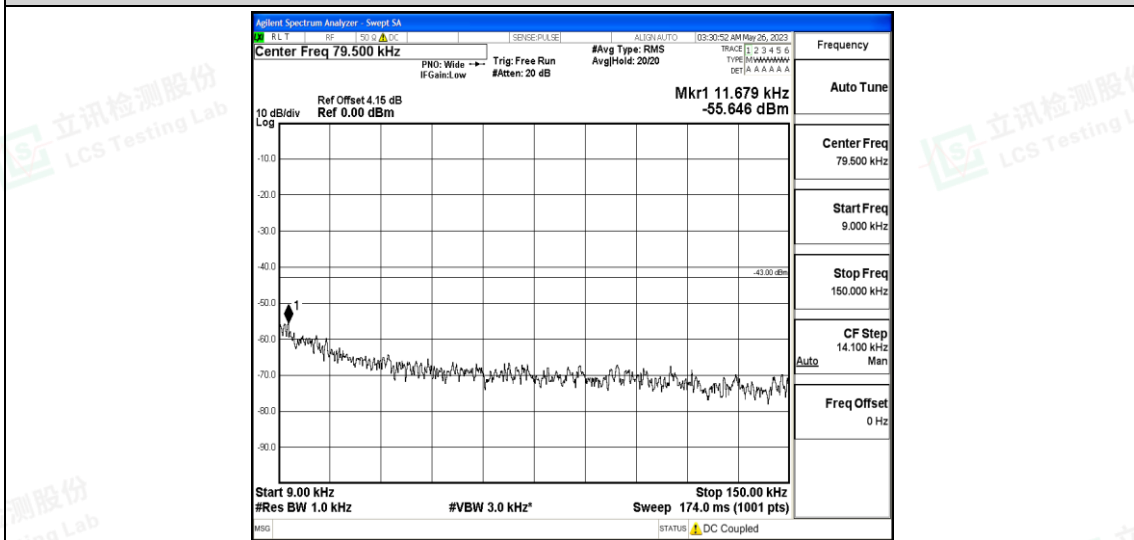

Band17-5MHz-16QAM-23825-1RB#0-Range1:0.009~0.15MHz

Band17-5MHz-16QAM-23825-1RB#0-Range2:0.15~30MHz

Band17-5MHz-16QAM-23825-1RB#0-Range3:30~1000MHz

Band17-5MHz-16QAM-23825-1RB#0-Range4:1000~10000MHz

Band17-10MHz-QPSK-23780-1RB#0-Range1:0.009~0.15MHz