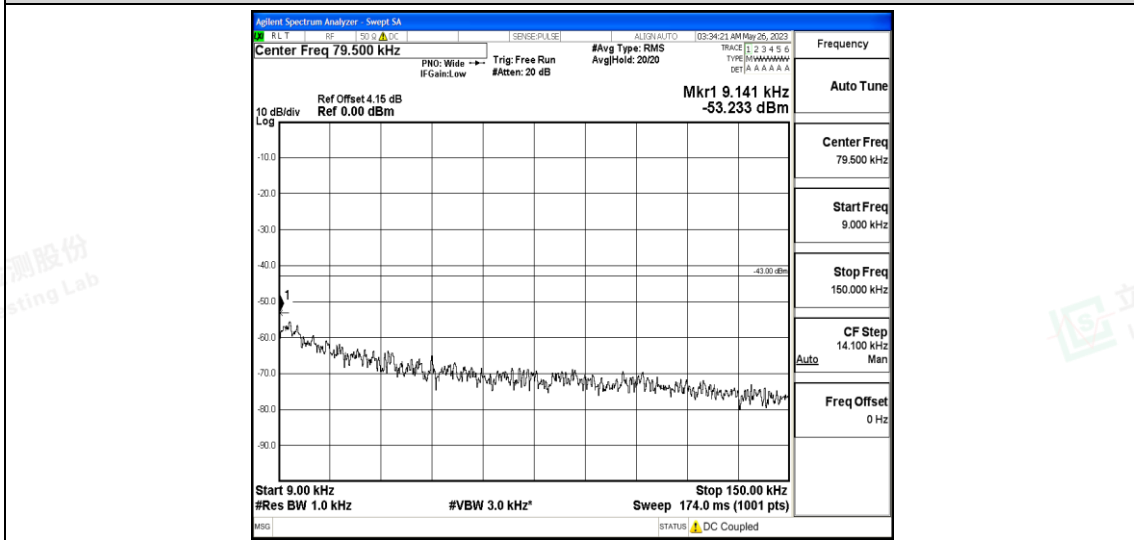

Band17-10MHz-16QAM-23790-1RB#0-Range1:0.009~0.15MHz

Band17-10MHz-16QAM-23790-1RB#0-Range2:0.15~30MHz

Band17-10MHz-16QAM-23790-1RB#0-Range3:30~1000MHz

Band17-10MHz-16QAM-23790-1RB#0-Range4:1000~10000MHz

Band17-10MHz-16QAM-23800-1RB#0-Range1:0.009~0.15MHz