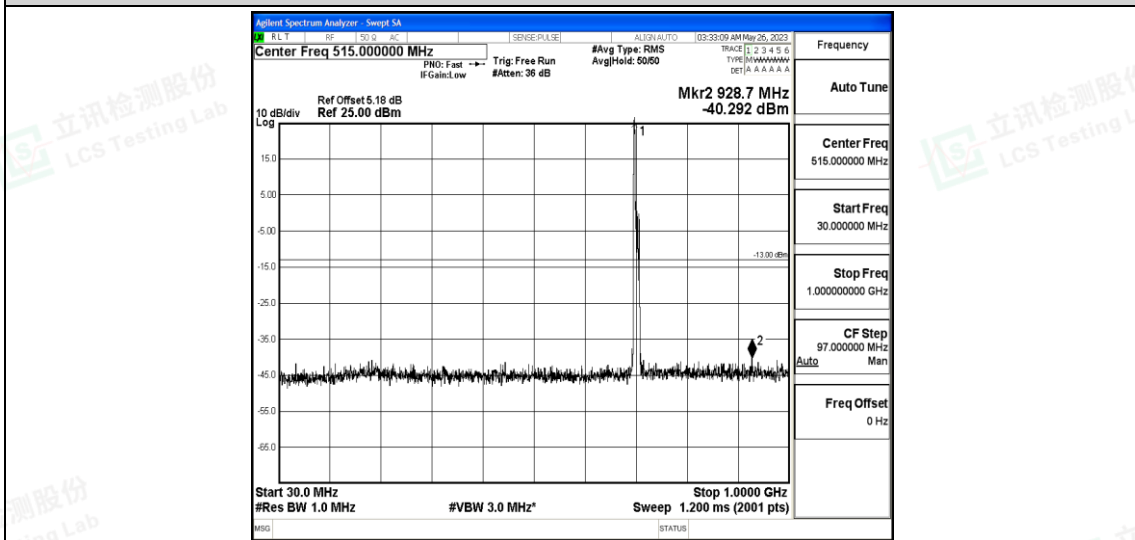

Band17-10MHz-16QAM-23790-1RB#0-Range1:0.009~0.15MHz

Band17-10MHz-16QAM-23790-1RB#0-Range2:0.15~30MHz

Band17-10MHz-16QAM-23790-1RB#0-Range3:30~1000MHz

Band17-10MHz-16QAM-23790-1RB#0-Range4:1000~10000MHz

Band17-10MHz-16QAM-23800-1RB#0-Range1:0.009~0.15MHz