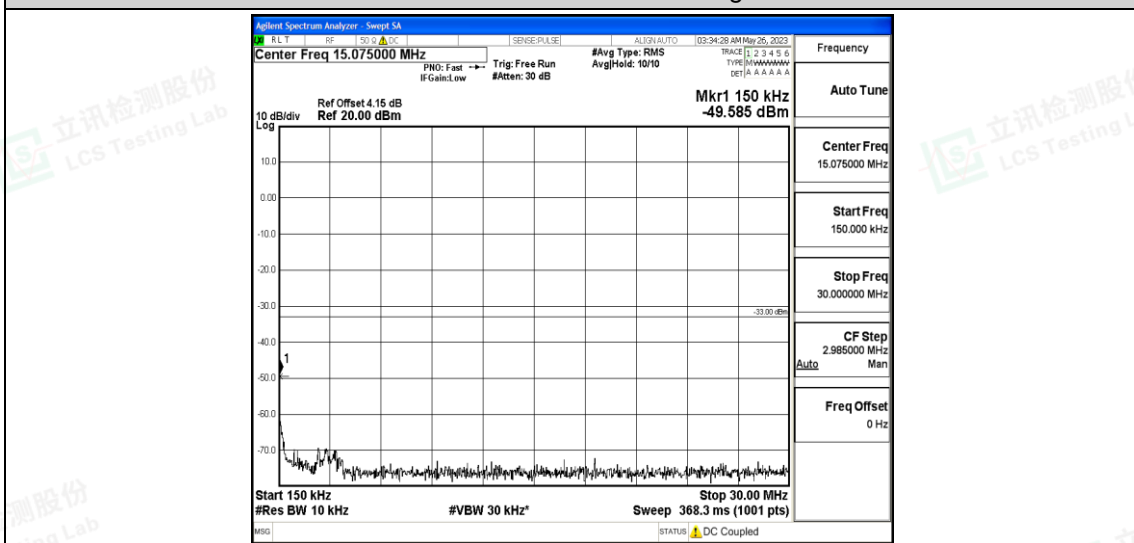

Band17-10MHz-16QAM-23800-1RB#0-Range2:0.15~30MHz