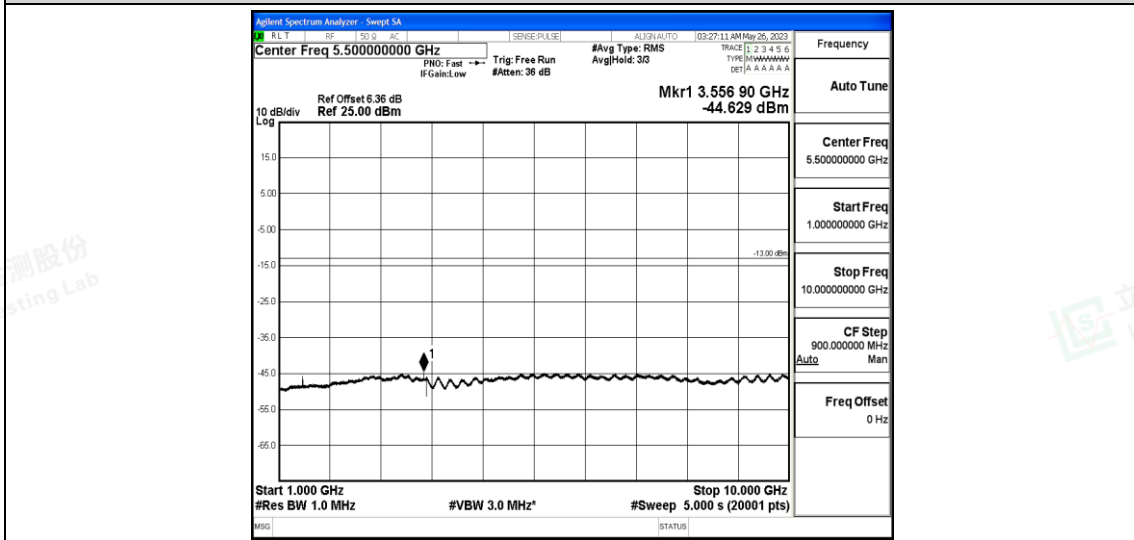

Band17-5MHz-16QAM-23825-1RB#0-Range1:0.009~0.15MHz

Band17-5MHz-16QAM-23825-1RB#0-Range2:0.15~30MHz

Band17-5MHz-16QAM-23825-1RB#0-Range3:30~1000MHz

Band17-5MHz-16QAM-23825-1RB#0-Range4:1000~10000MHz

Band17-10MHz-QPSK-23780-1RB#0-Range1:0.009~0.15MHz

Band17-10MHz-QPSK-23780-1RB#0-Range2:0.15~30MHz

Band17-10MHz-QPSK-23780-1RB#0-Range3:30~1000MHz

Band17-10MHz-QPSK-23780-1RB#0-Range4:1000~10000MHz

Band17-10MHz-QPSK-23790-1RB#0-Range1:0.009~0.15MHz

Band17-10MHz-QPSK-23790-1RB#0-Range2:0.15~30MHz