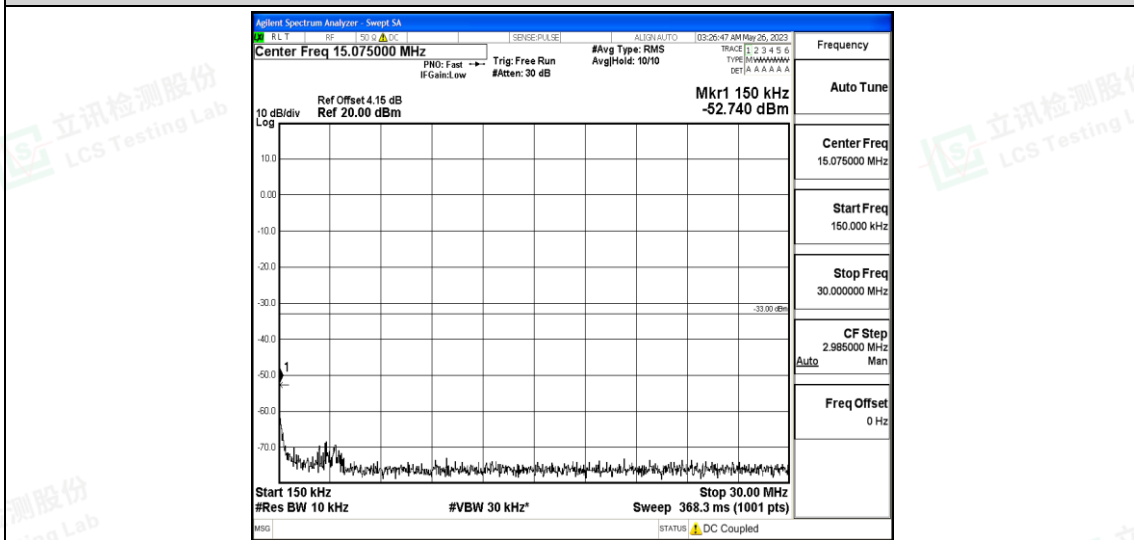

Band17-5MHz-16QAM-23825-1RB#0-Range1:0.009~0.15MHz

Band17-5MHz-16QAM-23825-1RB#0-Range2:0.15~30MHz

Band17-5MHz-16QAM-23825-1RB#0-Range3:30~1000MHz

Band17-5MHz-16QAM-23825-1RB#0-Range4:1000~10000MHz

Band17-10MHz-QPSK-23780-1RB#0-Range1:0.009~0.15MHz