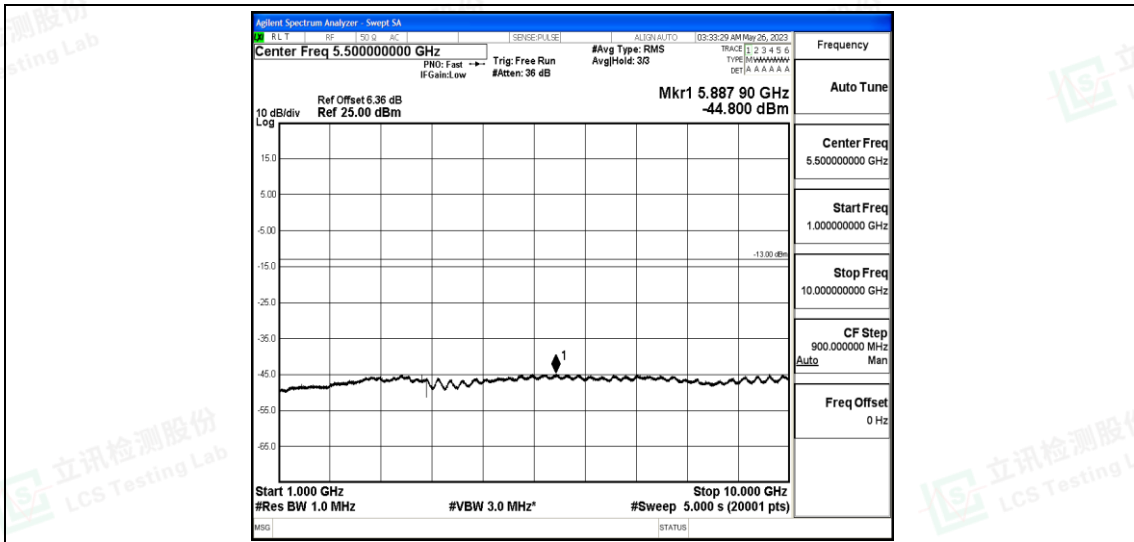

Band17-10MHz-16QAM-23790-1RB#0-Range1:0.009~0.15MHz

Band17-10MHz-16QAM-23790-1RB#0-Range2:0.15~30MHz

Band17-10MHz-16QAM-23790-1RB#0-Range3:30~1000MHz

Band17-10MHz-16QAM-23790-1RB#0-Range4:1000~10000MHz

Band17-10MHz-16QAM-23800-1RB#0-Range1:0.009~0.15MHz