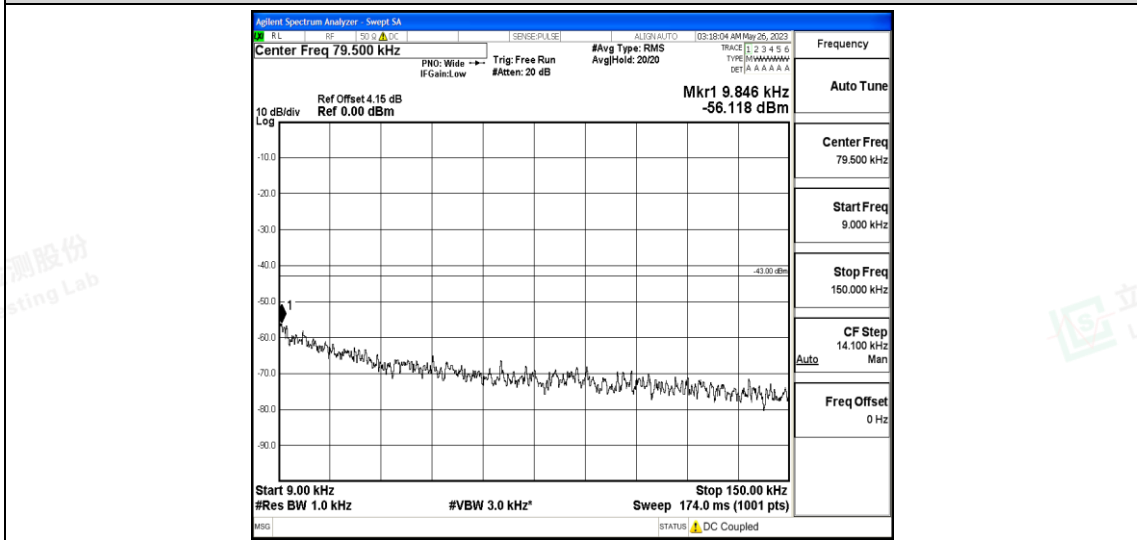

Band12-10MHz-16QAM-23130-1RB#0-Range1:0.009~0.15MHz