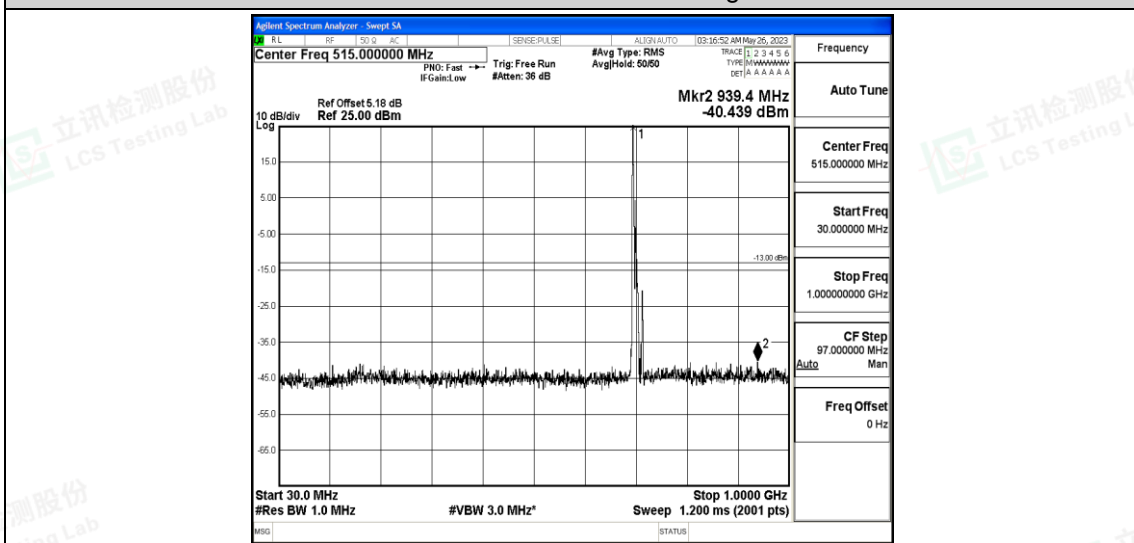

Band12-10MHz-16QAM-23060-1RB#0-Range3:30~1000MHz

Band12-10MHz-16QAM-23060-1RB#0-Range4:1000~10000MHz

Band12-10MHz-16QAM-23095-1RB#0-Range1:0.009~0.15MHz

Band12-10MHz-16QAM-23095-1RB#0-Range2:0.15~30MHz

Band12-10MHz-16QAM-23095-1RB#0-Range3:30~1000MHz