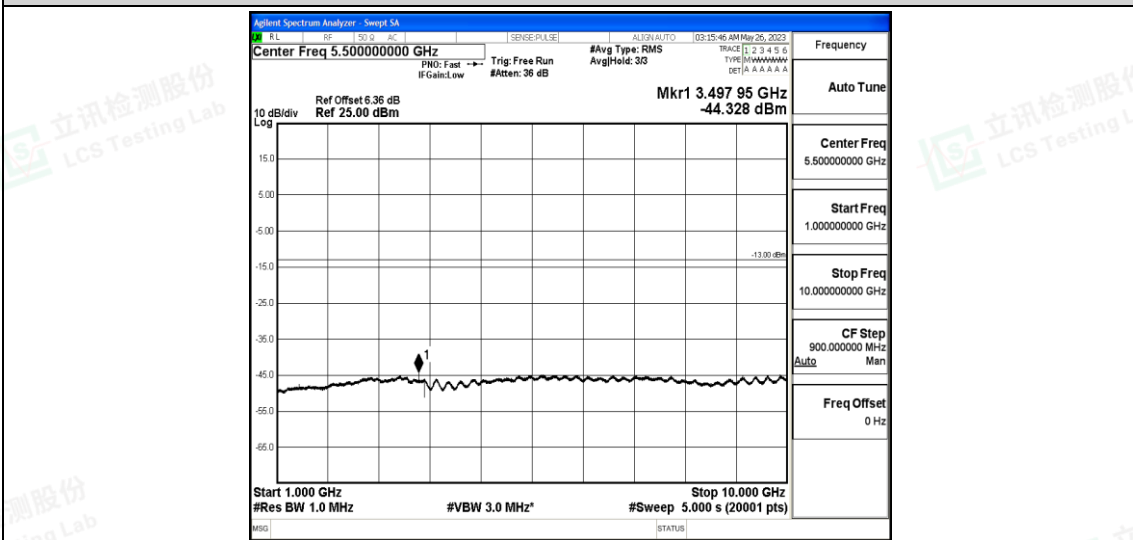

Band12-10MHz-16QAM-23060-1RB#0-Range4:1000~10000MHz