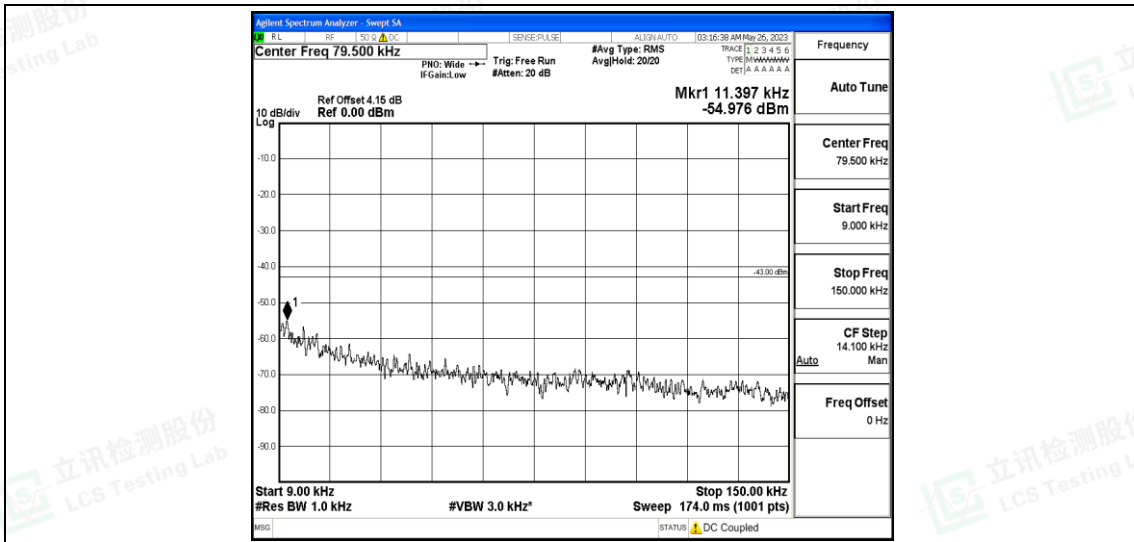

Band12-10MHz-16QAM-23060-1RB#0-Range3:30~1000MHz

Band12-10MHz-16QAM-23060-1RB#0-Range4:1000~10000MHz

Band12-10MHz-16QAM-23095-1RB#0-Range1:0.009~0.15MHz

Band12-10MHz-16QAM-23095-1RB#0-Range2:0.15~30MHz

Band12-10MHz-16QAM-23095-1RB#0-Range3:30~1000MHz