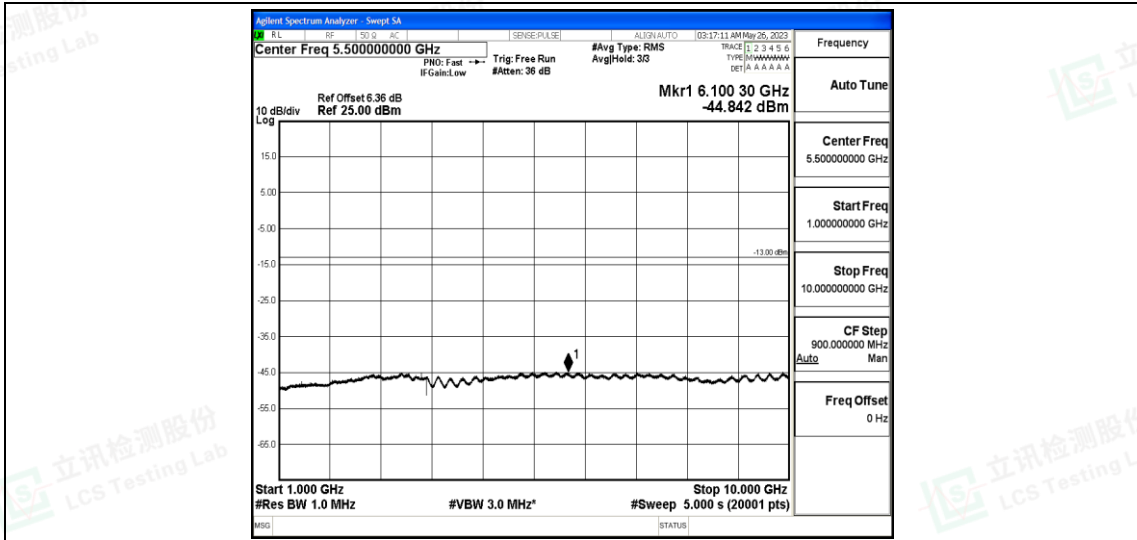

Band12-10MHz-16QAM-23095-1RB#0-Range4:1000~10000MHz