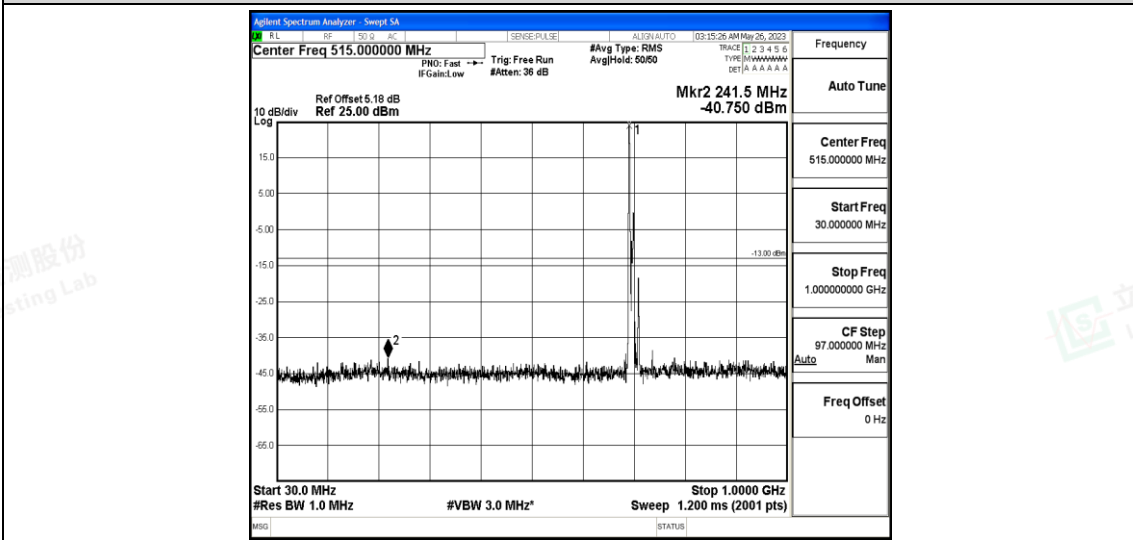

Band12-10MHz-16QAM-23060-1RB#0-Range3:30~1000MHz