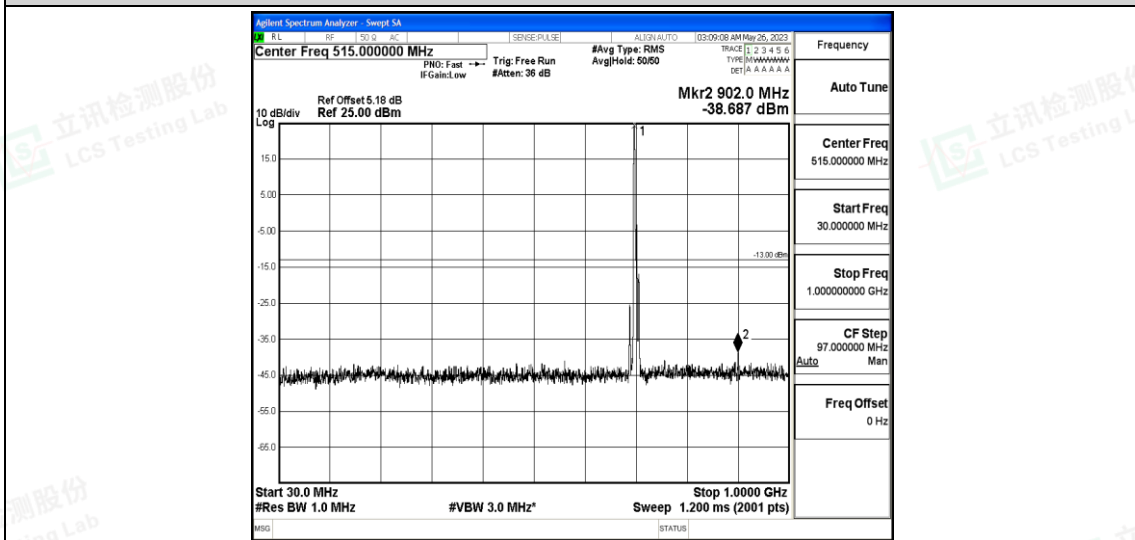

Band12-5MHz-16QAM-23035-1RB#0-Range4:1000~10000MHz

Band12-5MHz-16QAM-23095-1RB#0-Range1:0.009~0.15MHz

Band12-5MHz-16QAM-23095-1RB#0-Range2:0.15~30MHz

Band12-5MHz-16QAM-23095-1RB#0-Range3:30~1000MHz

Band12-5MHz-16QAM-23095-1RB#0-Range4:1000~10000MHz