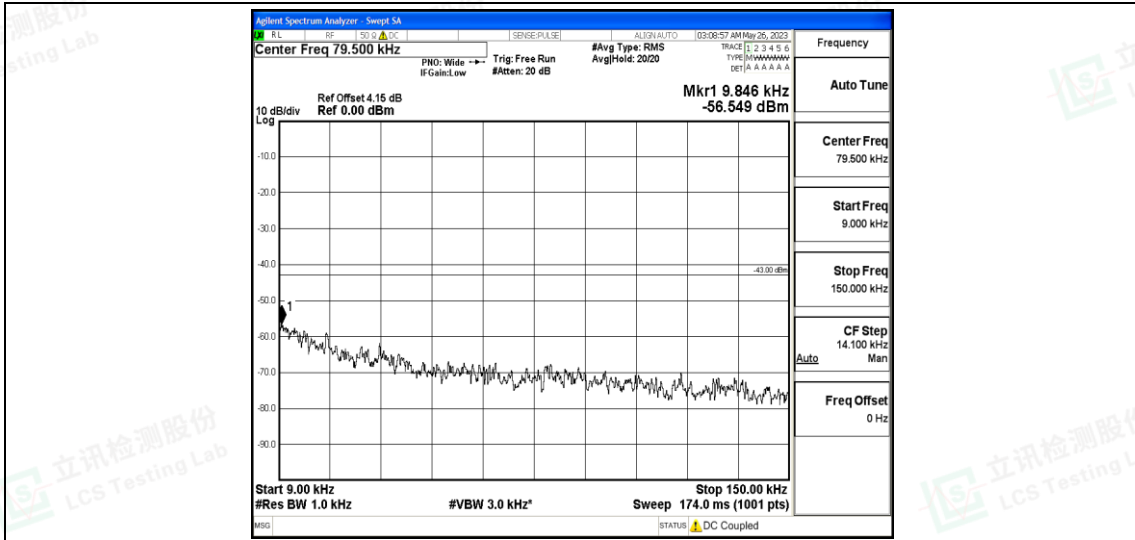

Band12-5MHz-16QAM-23095-1RB#0-Range1:0.009~0.15MHz

Band12-5MHz-16QAM-23095-1RB#0-Range2:0.15~30MHz