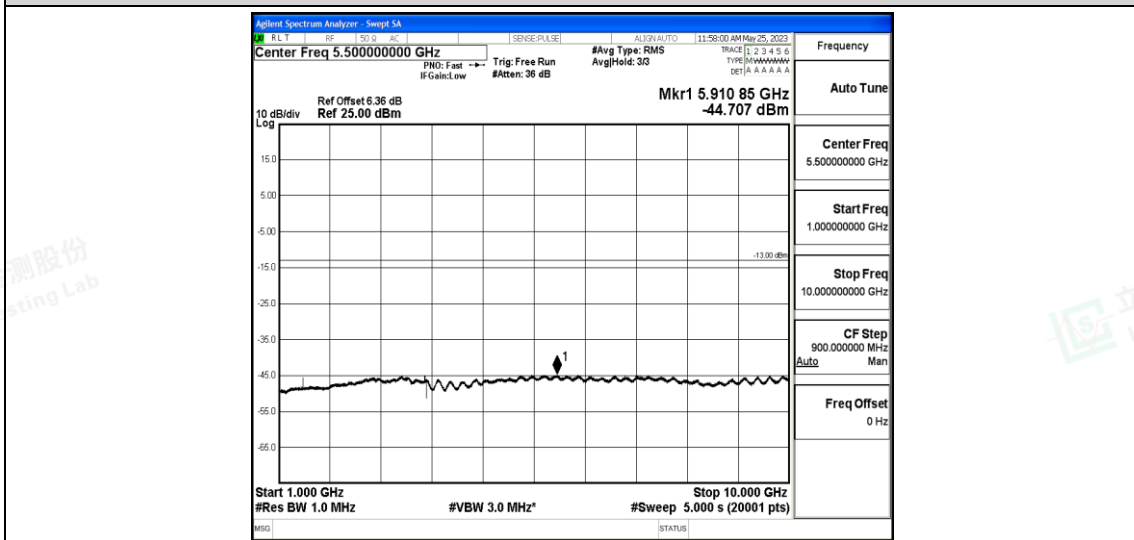

Band12-1.4MHz-16QAM-23173-1RB#0-Range4:1000~10000MHz

Band12-3MHz-QPSK-23025-1RB#0-Range1:0.009~0.15MHz