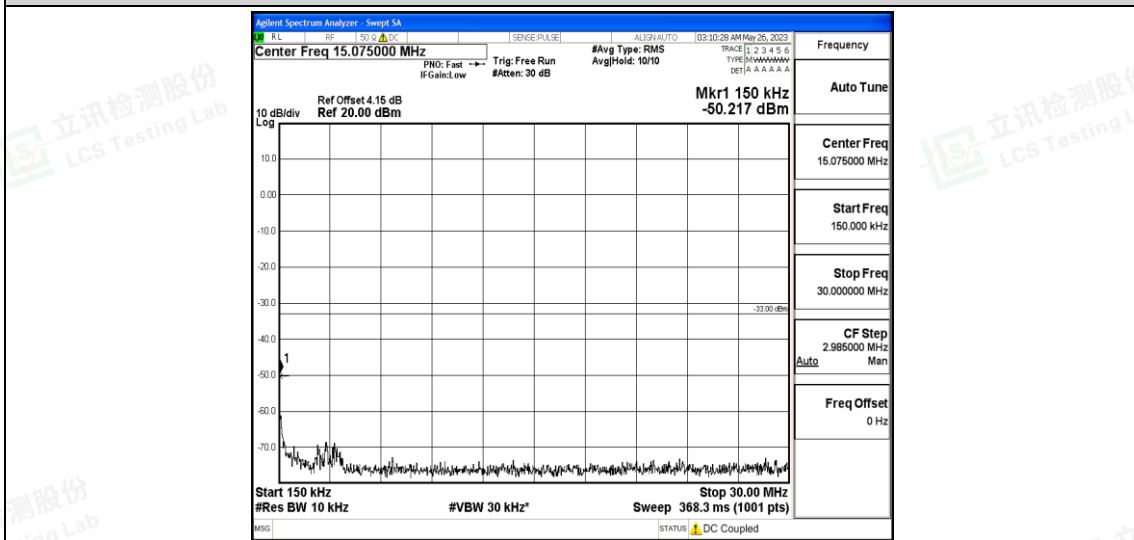

Band12-5MHz-16QAM-23155-1RB#0-Range2:0.15~30MHz

Band12-5MHz-16QAM-23155-1RB#0-Range3:30~1000MHz