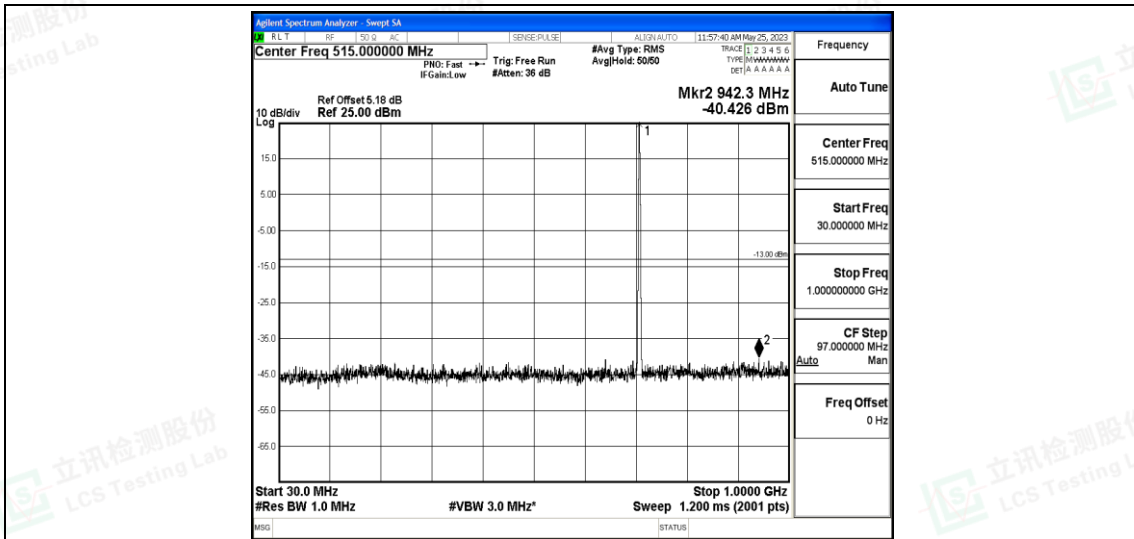

Band12-1.4MHz-16QAM-23095-1RB#0-Range4:1000~10000MHz

Band12-1.4MHz-16QAM-23173-1RB#0-Range1:0.009~0.15MHz

Band12-1.4MHz-16QAM-23173-1RB#0-Range2:0.15~30MHz

Band12-1.4MHz-16QAM-23173-1RB#0-Range3:30~1000MHz