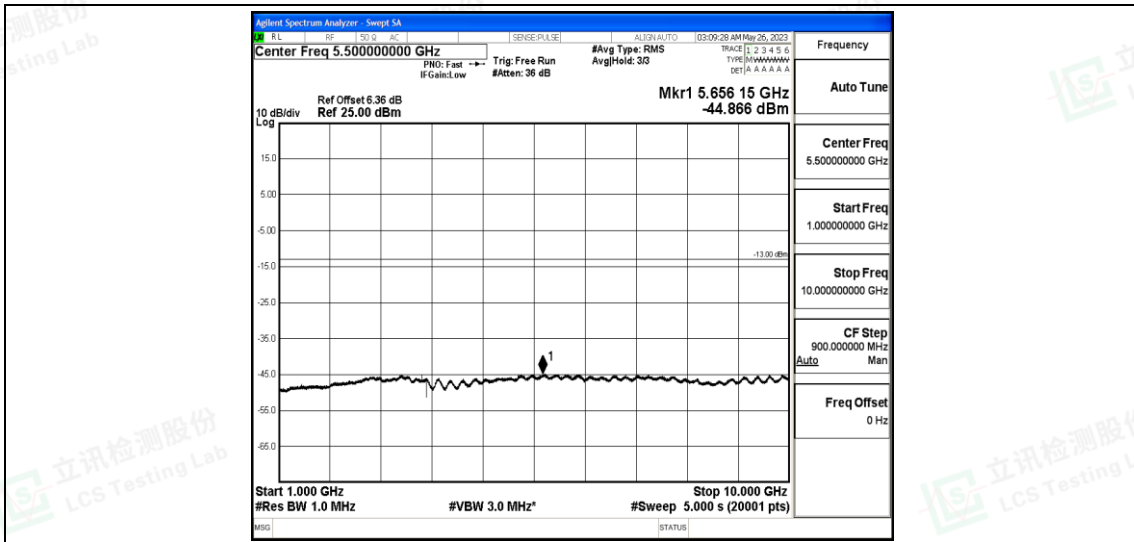

Band12-5MHz-16QAM-23035-1RB#0-Range4:1000~10000MHz

Band12-5MHz-16QAM-23095-1RB#0-Range1:0.009~0.15MHz

Band12-5MHz-16QAM-23095-1RB#0-Range2:0.15~30MHz

Band12-5MHz-16QAM-23095-1RB#0-Range3:30~1000MHz

Band12-5MHz-16QAM-23095-1RB#0-Range4:1000~10000MHz