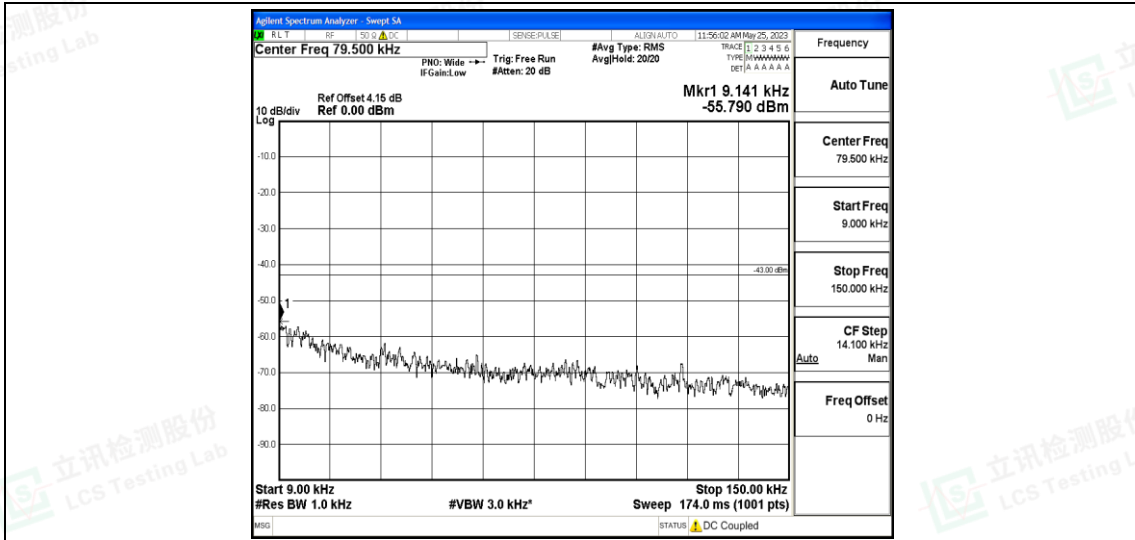

Band12-1.4MHz-16QAM-23095-1RB#0-Range1:0.009~0.15MHz

Band12-1.4MHz-16QAM-23095-1RB#0-Range2:0.15~30MHz