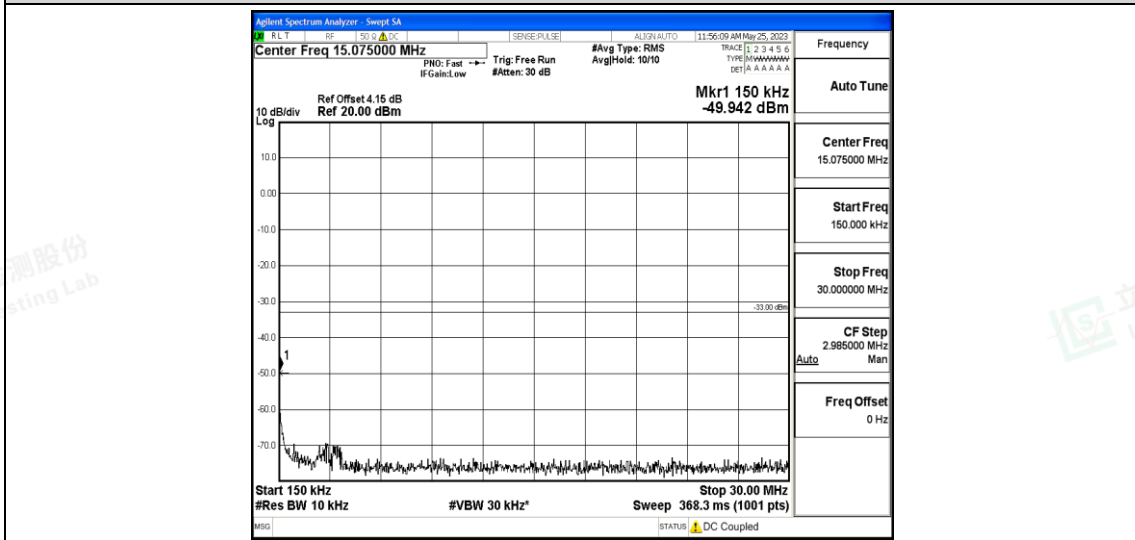

Band12-1.4MHz-16QAM-23017-1RB#0-Range4:1000~10000MHz

Band12-1.4MHz-16QAM-23095-1RB#0-Range1:0.009~0.15MHz

Band12-1.4MHz-16QAM-23095-1RB#0-Range2:0.15~30MHz

Band12-1.4MHz-16QAM-23095-1RB#0-Range3:30~1000MHz