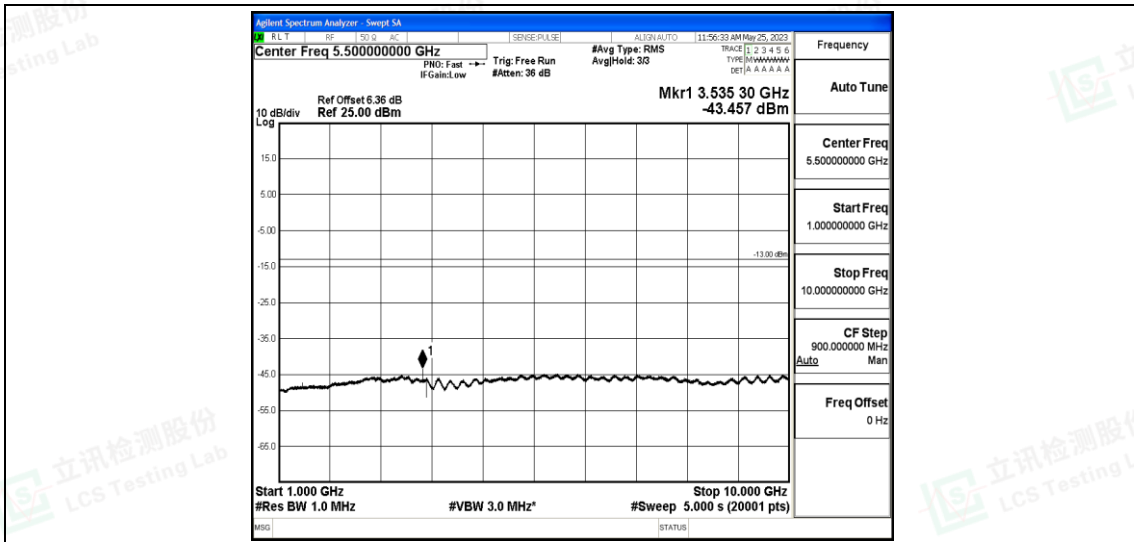

Band12-1.4MHz-16QAM-23095-1RB#0-Range4:1000~10000MHz

Band12-1.4MHz-16QAM-23173-1RB#0-Range1:0.009~0.15MHz