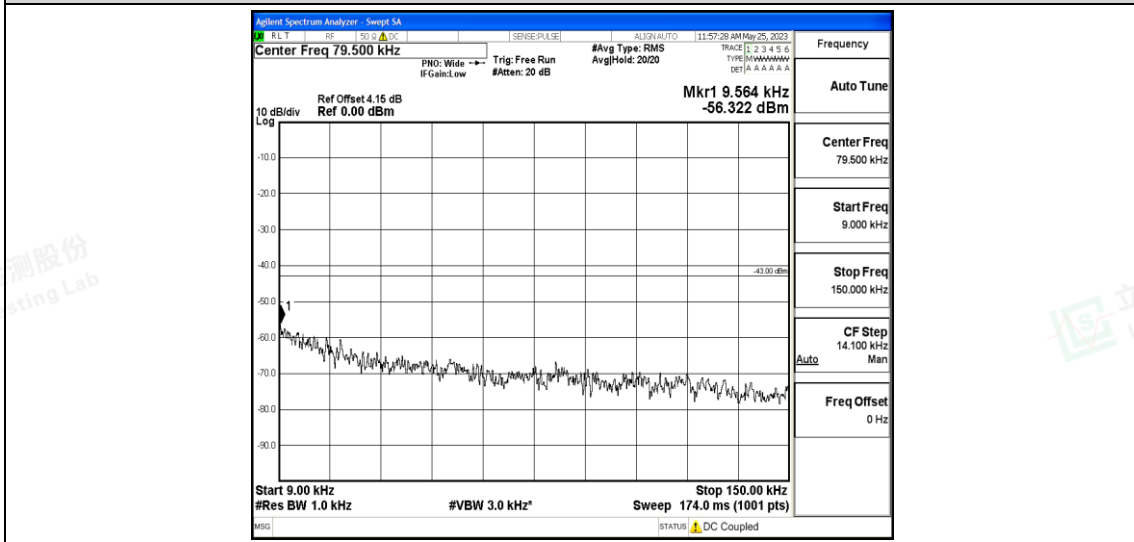

Band12-1.4MHz-16QAM-23173-1RB#0-Range1:0.009~0.15MHz

Band12-1.4MHz-16QAM-23173-1RB#0-Range2:0.15~30MHz