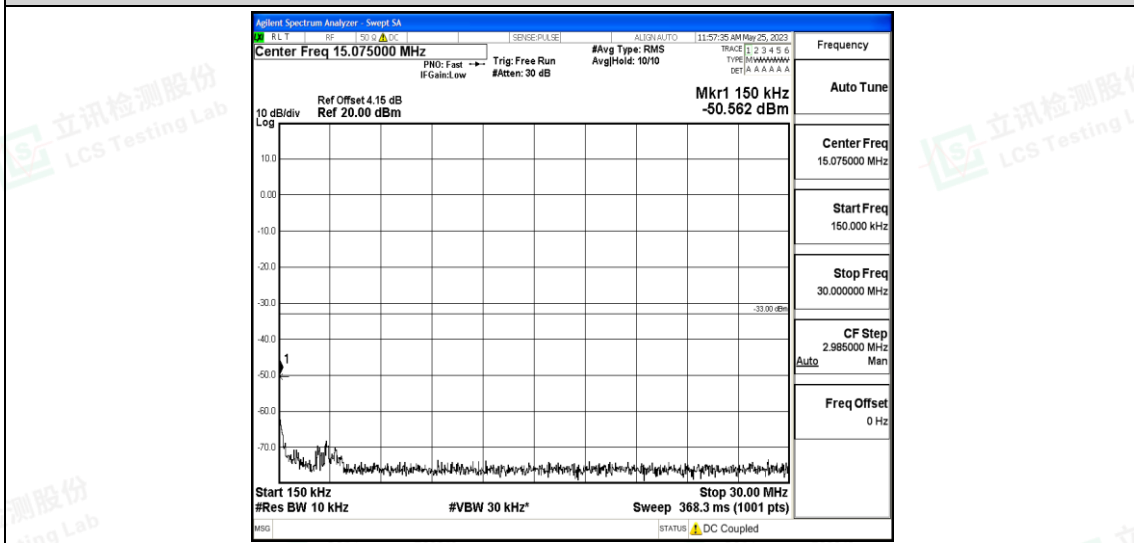

Band12-1.4MHz-16QAM-23095-1RB#0-Range4:1000~10000MHz

Band12-1.4MHz-16QAM-23173-1RB#0-Range1:0.009~0.15MHz

Band12-1.4MHz-16QAM-23173-1RB#0-Range2:0.15~30MHz

Band12-1.4MHz-16QAM-23173-1RB#0-Range3:30~1000MHz