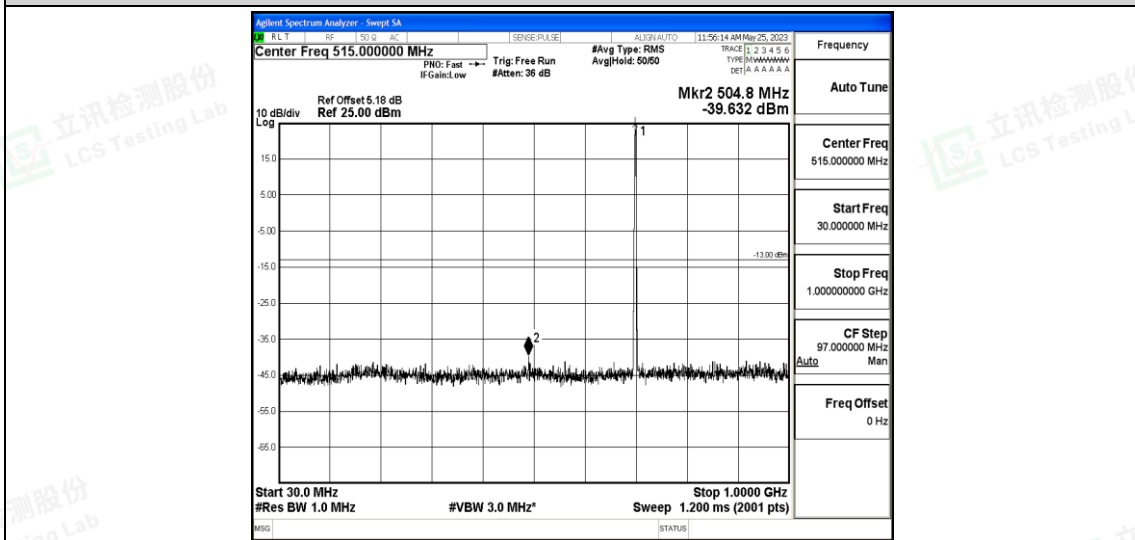

Band12-1.4MHz-16QAM-23017-1RB#0-Range4:1000~10000MHz

Band12-1.4MHz-16QAM-23095-1RB#0-Range1:0.009~0.15MHz

Band12-1.4MHz-16QAM-23095-1RB#0-Range2:0.15~30MHz

Band12-1.4MHz-16QAM-23095-1RB#0-Range3:30~1000MHz