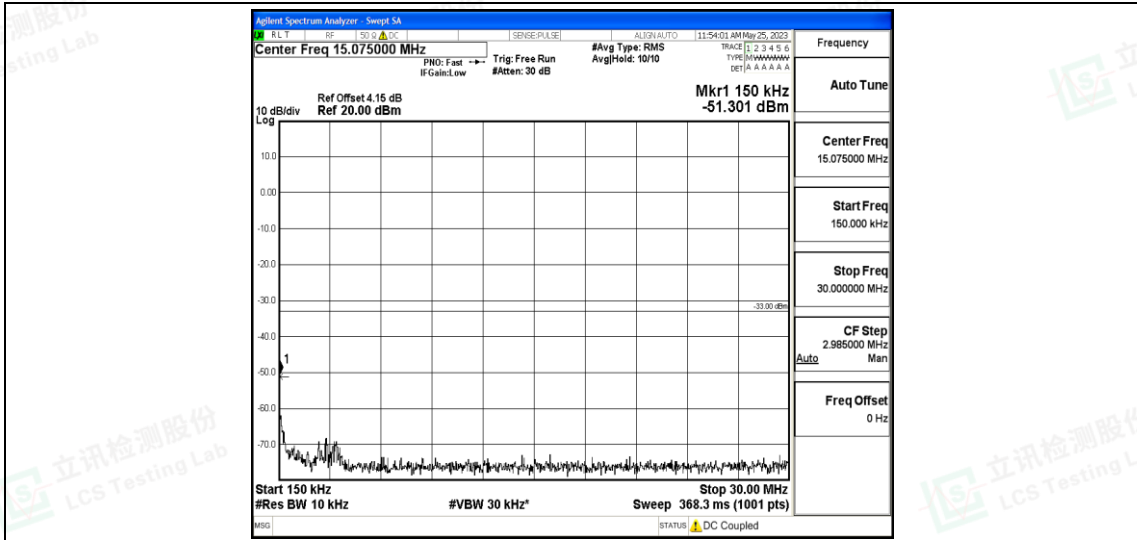

Band12-1.4MHz-QPSK-23017-1RB#0-Range3:30~1000MHz