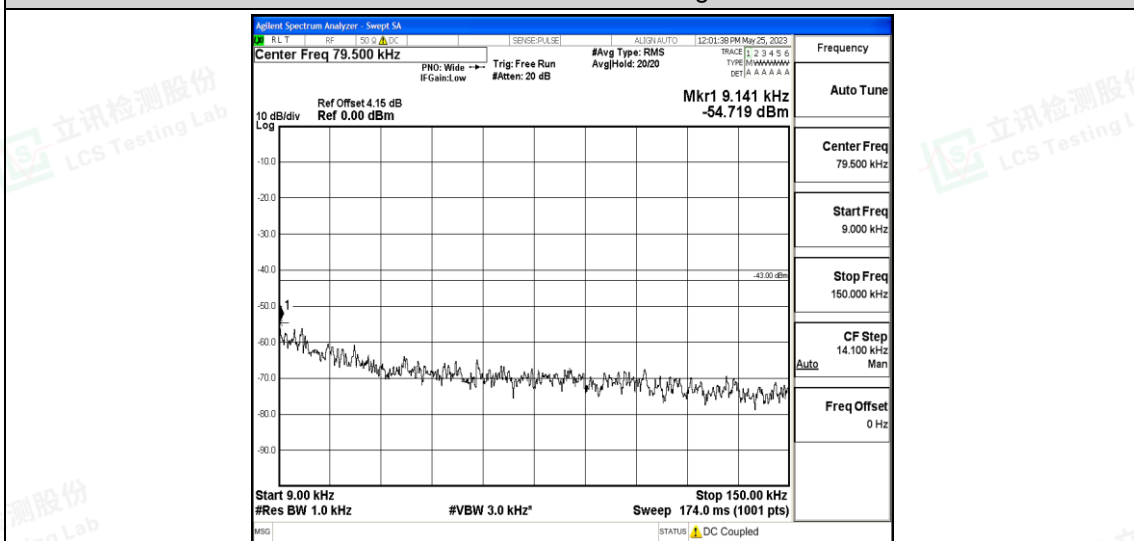

Band12-3MHz-QPSK-23025-1RB#0-Range1:0.009~0.15MHz

Band12-3MHz-QPSK-23025-1RB#0-Range2:0.15~30MHz