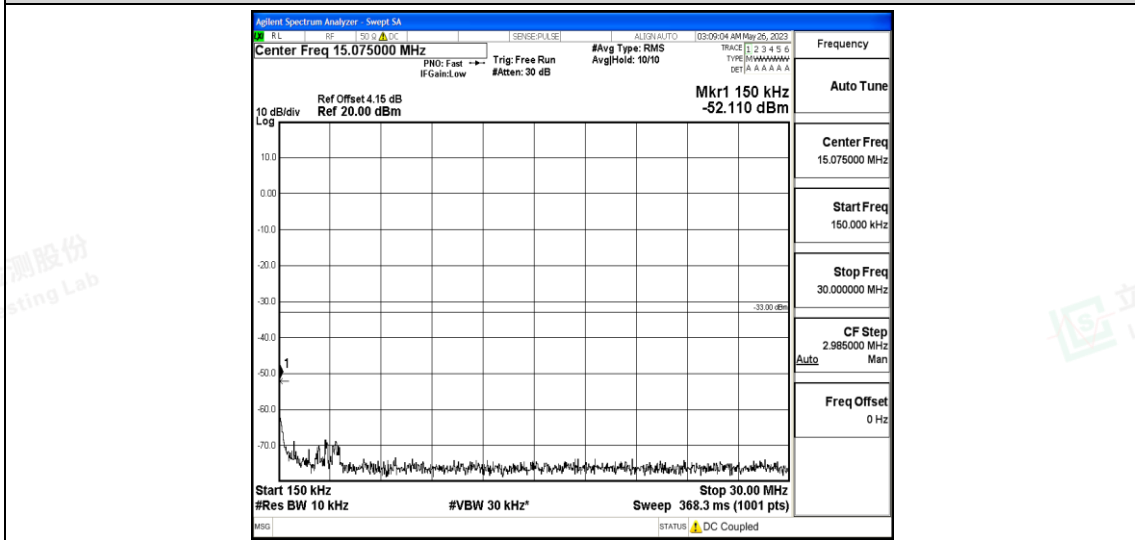

Band12-5MHz-16QAM-23035-1RB#0-Range4:1000~10000MHz

Band12-5MHz-16QAM-23095-1RB#0-Range1:0.009~0.15MHz

Band12-5MHz-16QAM-23095-1RB#0-Range2:0.15~30MHz

Band12-5MHz-16QAM-23095-1RB#0-Range3:30~1000MHz

Band12-5MHz-16QAM-23095-1RB#0-Range4:1000~10000MHz