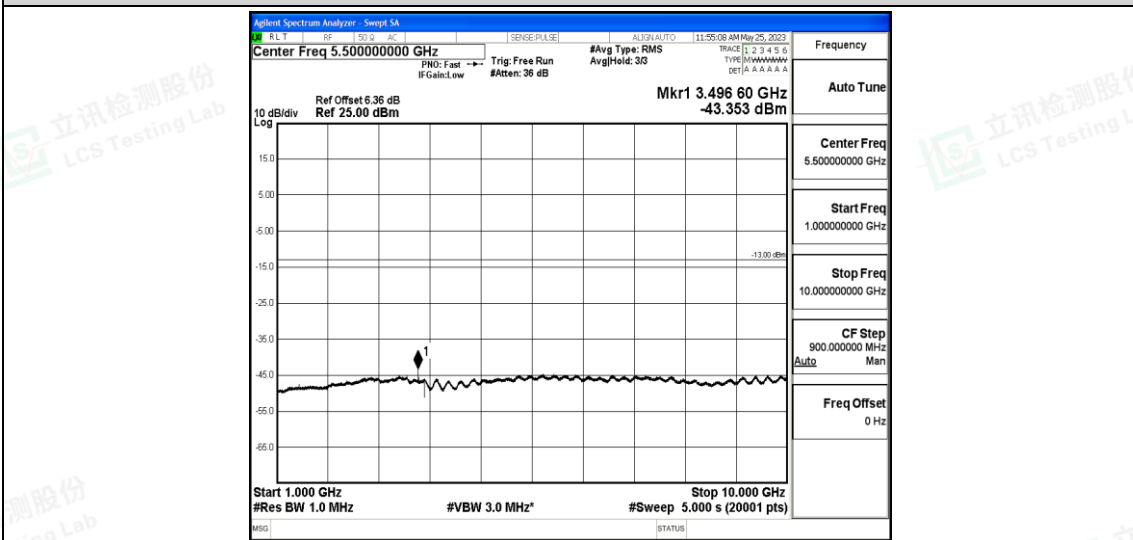

Band12-1.4MHz-16QAM-23017-1RB#0-Range4:1000~10000MHz

Band12-1.4MHz-16QAM-23095-1RB#0-Range1:0.009~0.15MHz