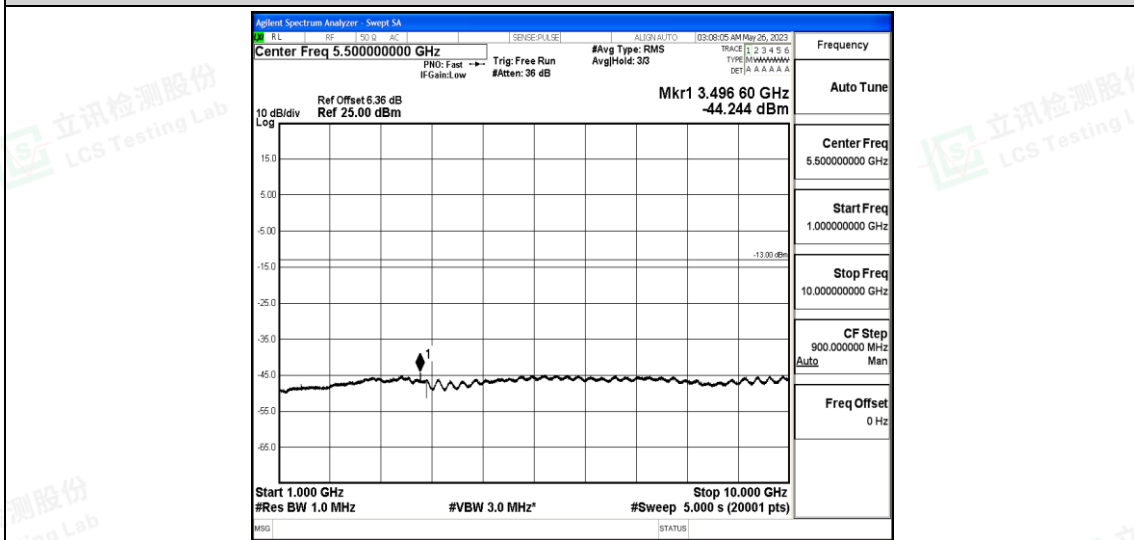

Band12-5MHz-16QAM-23035-1RB#0-Range4:1000~10000MHz

Band12-5MHz-16QAM-23095-1RB#0-Range1:0.009~0.15MHz