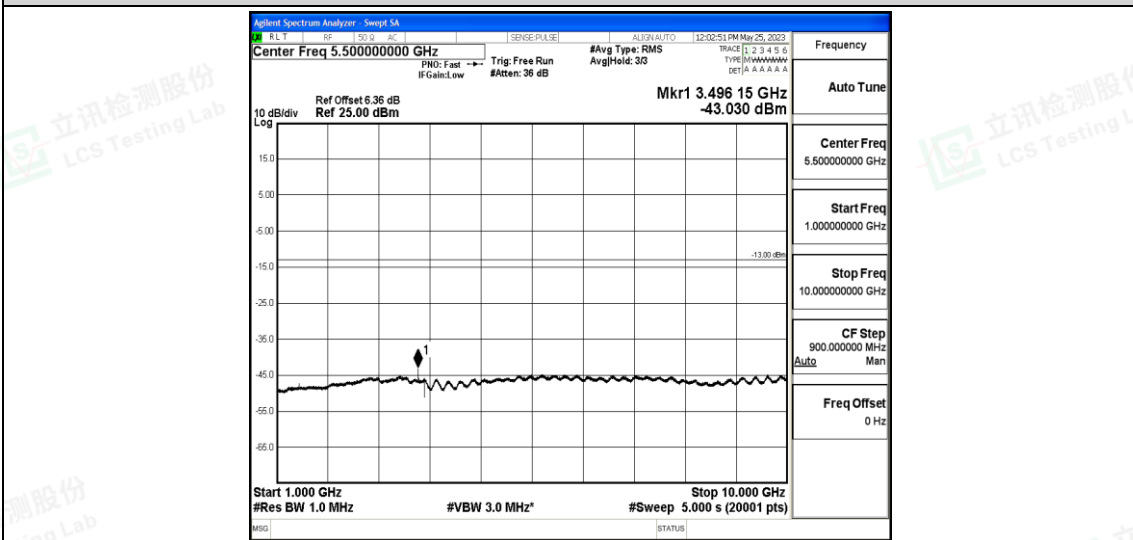

Band12-3MHz-16QAM-23025-1RB#0-Range4:1000~10000MHz

Band12-3MHz-16QAM-23095-1RB#0-Range1:0.009~0.15MHz