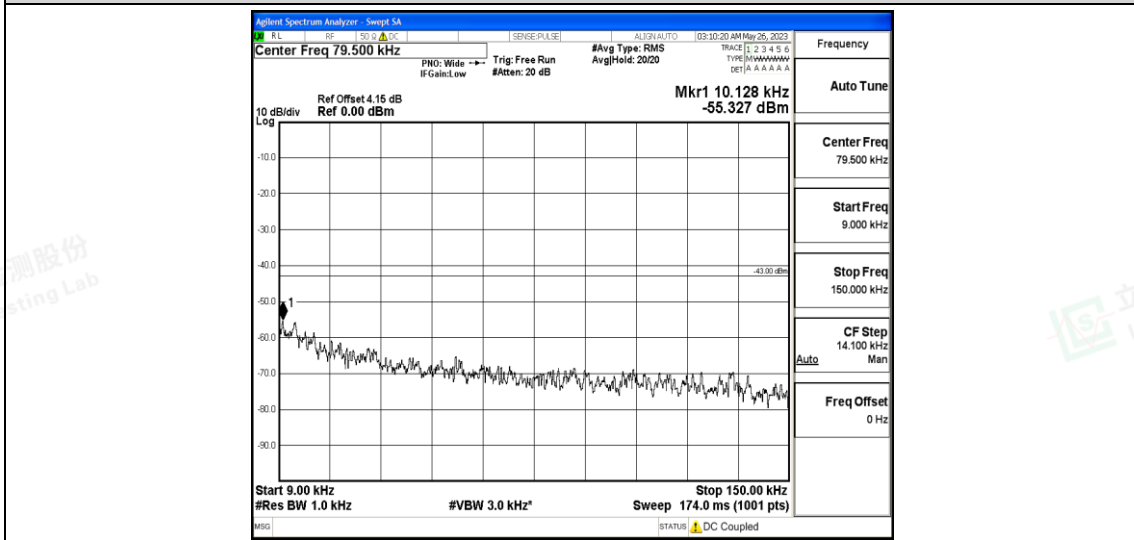

Band12-5MHz-16QAM-23155-1RB#0-Range1:0.009~0.15MHz

Band12-5MHz-16QAM-23155-1RB#0-Range2:0.15~30MHz