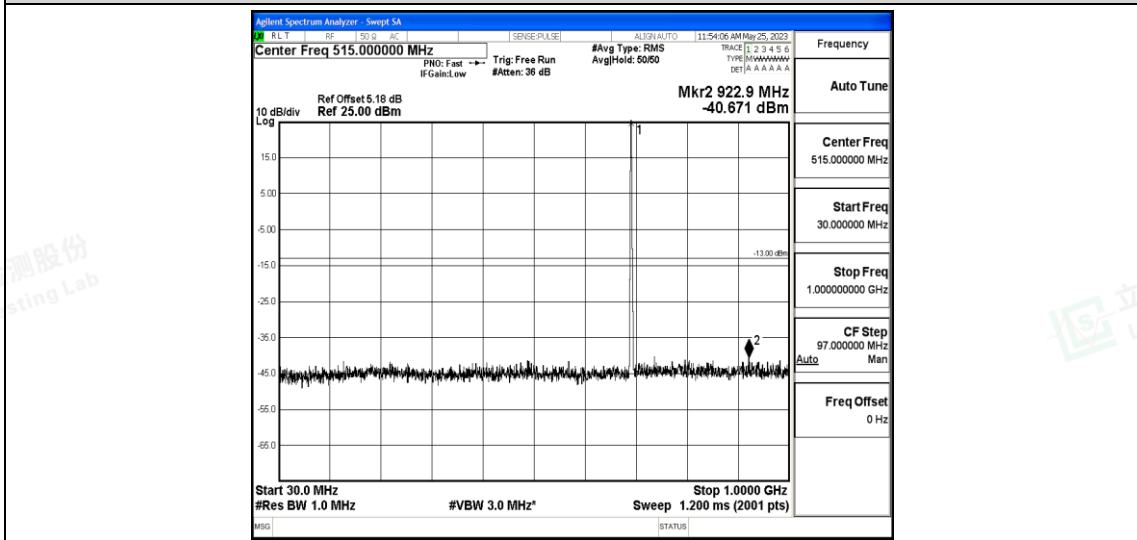

Band12-1.4MHz-QPSK-23017-1RB#0-Range3:30~1000MHz

Band12-1.4MHz-QPSK-23017-1RB#0-Range4:1000~10000MHz