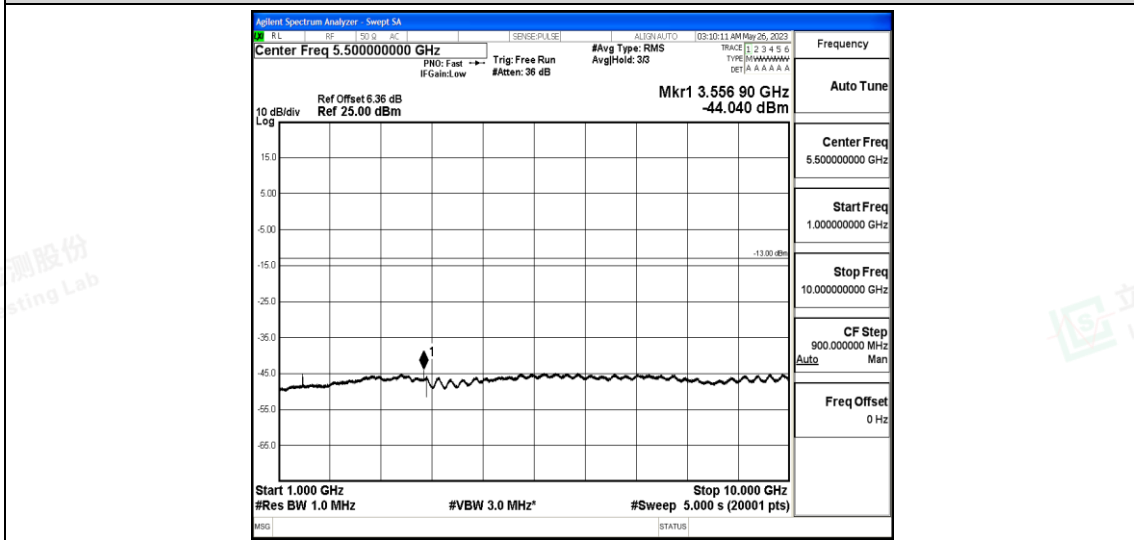

Band12-5MHz-QPSK-23155-1RB#0-Range4:1000~10000MHz

Band12-5MHz-16QAM-23035-1RB#0-Range1:0.009~0.15MHz