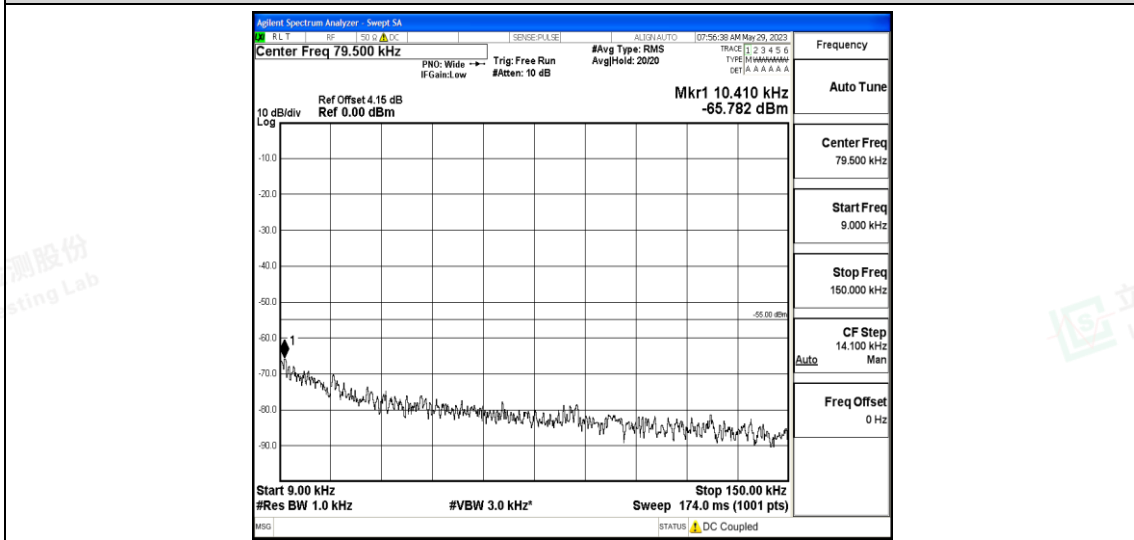

Band7-15MHz-16QAM-20825-1RB#0-Range1:0.009~0.15MHz

Band7-15MHz-16QAM-20825-1RB#0-Range2:0.15~30MHz