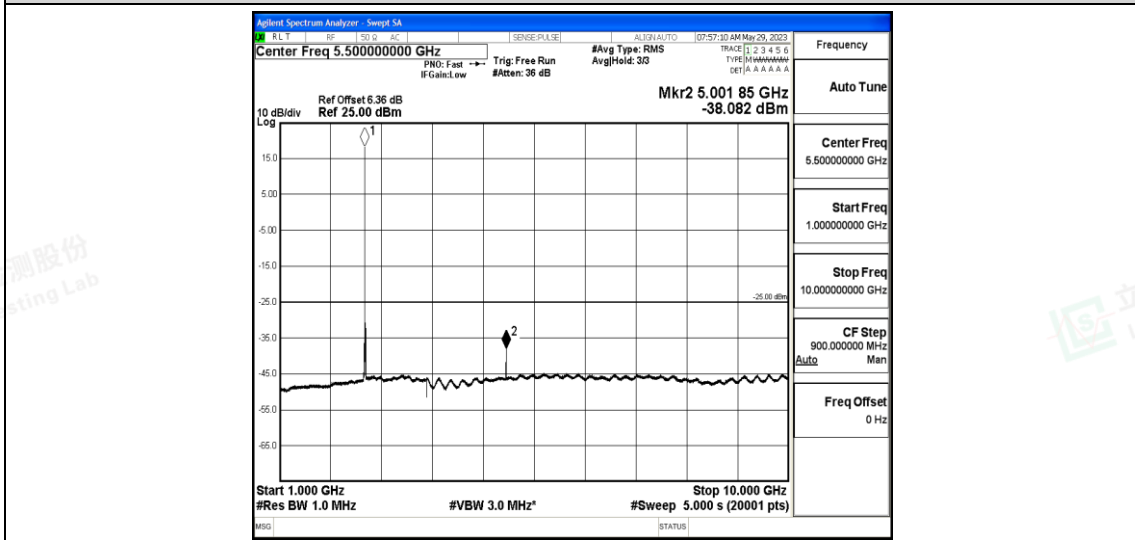

Band7-15MHz-QPSK-21375-1RB#0-Range6:20000~26500MHz

Band7-15MHz-16QAM-20825-1RB#0-Range1:0.009~0.15MHz

Band7-15MHz-16QAM-20825-1RB#0-Range2:0.15~30MHz

Band7-15MHz-16QAM-20825-1RB#0-Range3:30~1000MHz

Band7-15MHz-16QAM-20825-1RB#0-Range4:1000~10000MHz