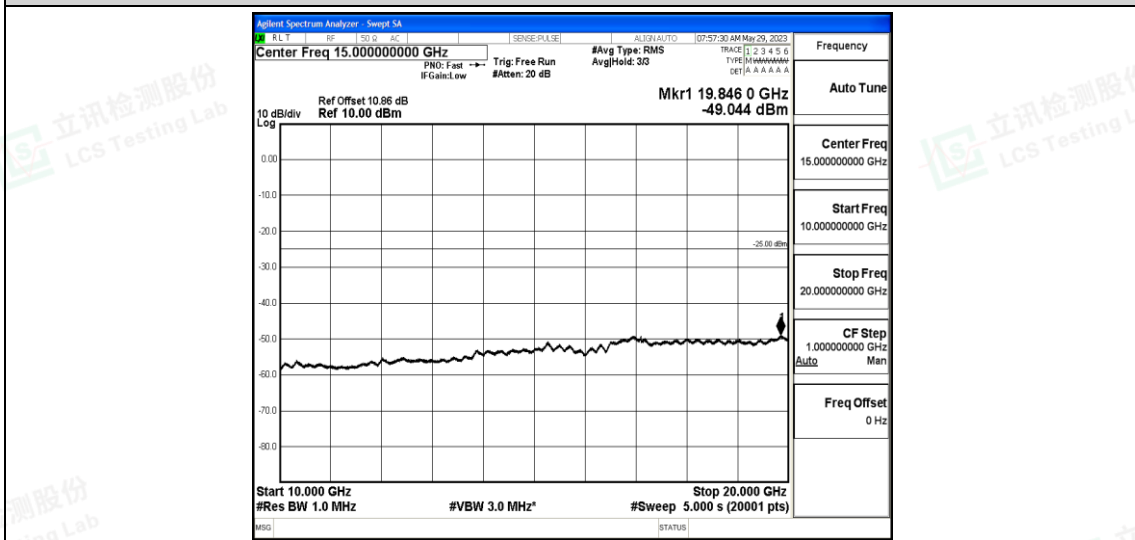

Band7-15MHz-16QAM-20825-1RB#0-Range5:10000~20000MHz

Band7-15MHz-16QAM-20825-1RB#0-Range6:20000~26500MHz