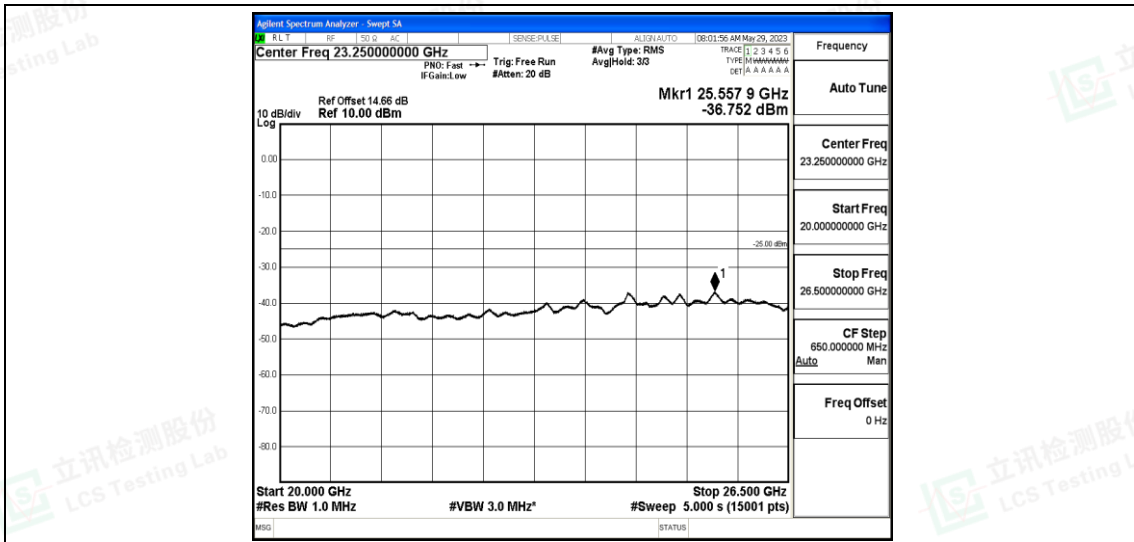

Band7-15MHz-QPSK-21375-1RB#0-Range6:20000~26500MHz

Band7-15MHz-16QAM-20825-1RB#0-Range1:0.009~0.15MHz