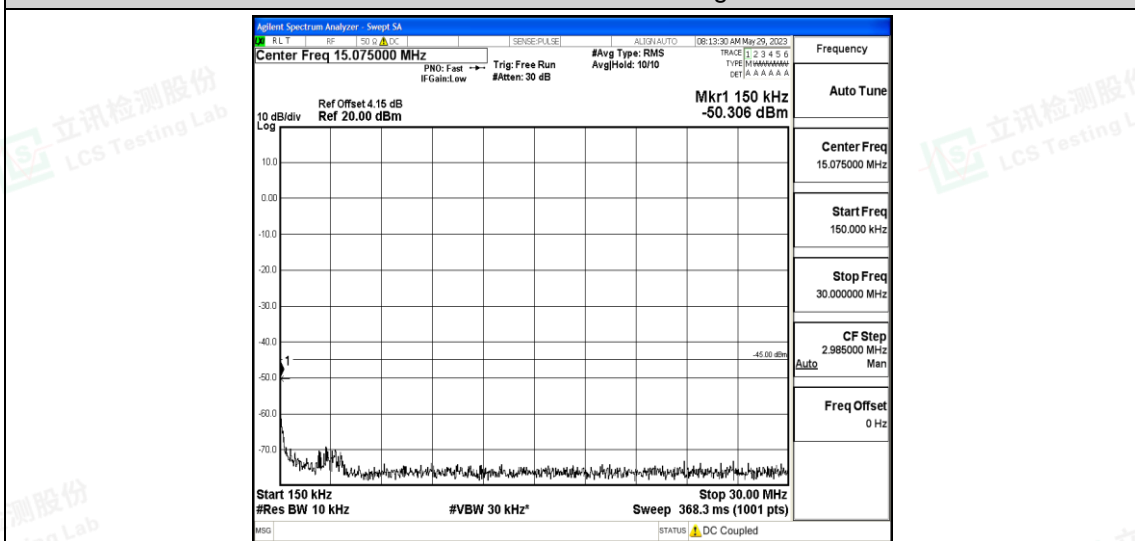

Band7-20MHz-QPSK-20850-1RB#0-Range2:0.15~30MHz

Band7-20MHz-QPSK-20850-1RB#0-Range3:30~1000MHz