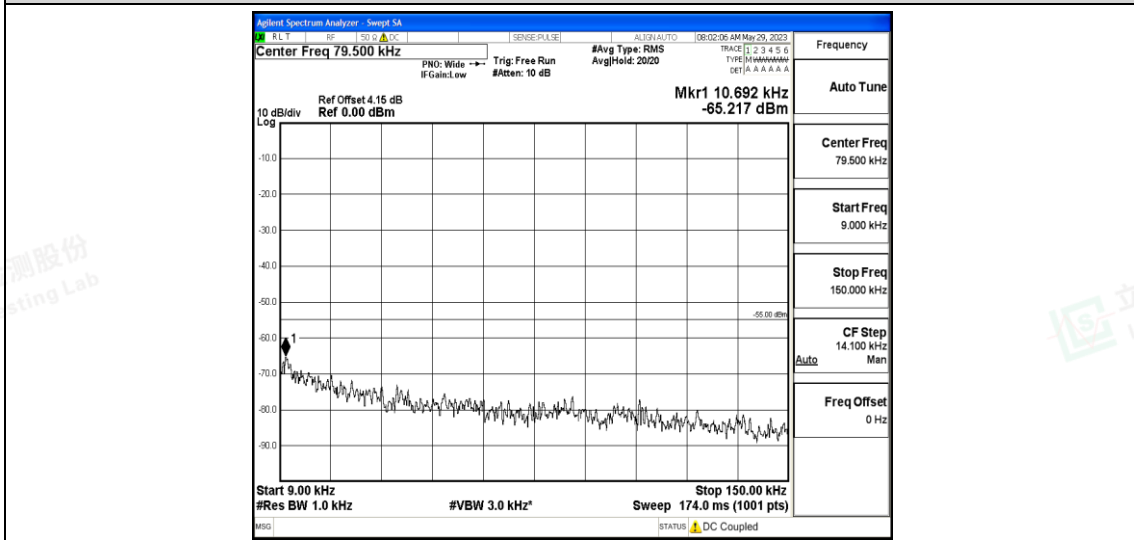

Band7-15MHz-16QAM-21100-1RB#0-Range4:1000~10000MHz

Band7-15MHz-16QAM-21100-1RB#0-Range5:10000~20000MHz

Band7-15MHz-16QAM-21100-1RB#0-Range6:20000~26500MHz

Band7-15MHz-16QAM-21375-1RB#0-Range1:0.009~0.15MHz