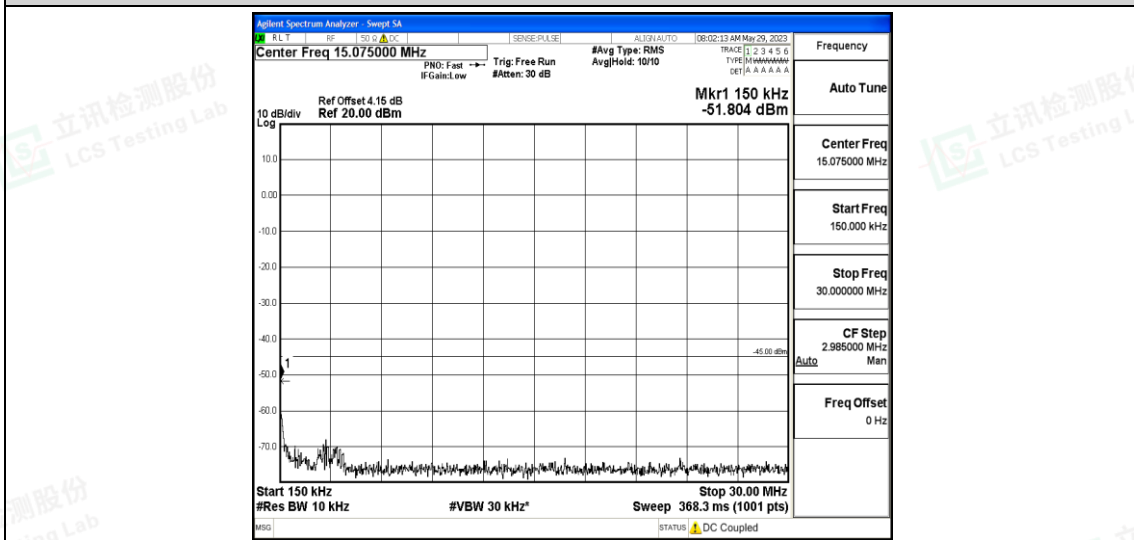

Band7-15MHz-16QAM-21375-1RB#0-Range2:0.15~30MHz

Band7-15MHz-16QAM-21375-1RB#0-Range3:30~1000MHz