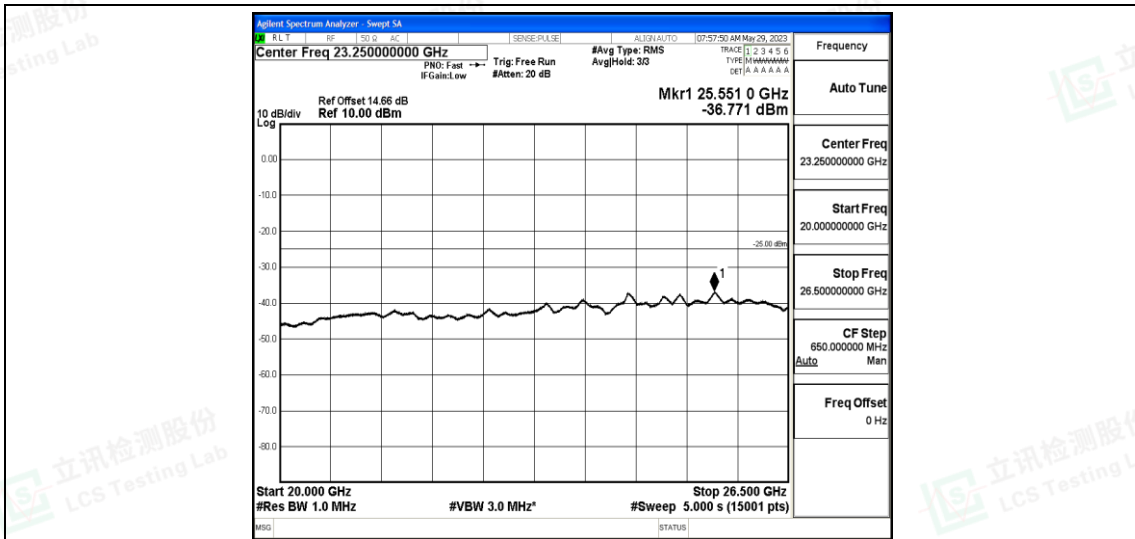

Band7-15MHz-16QAM-20825-1RB#0-Range6:20000~26500MHz

Band7-15MHz-16QAM-21100-1RB#0-Range1:0.009~0.15MHz