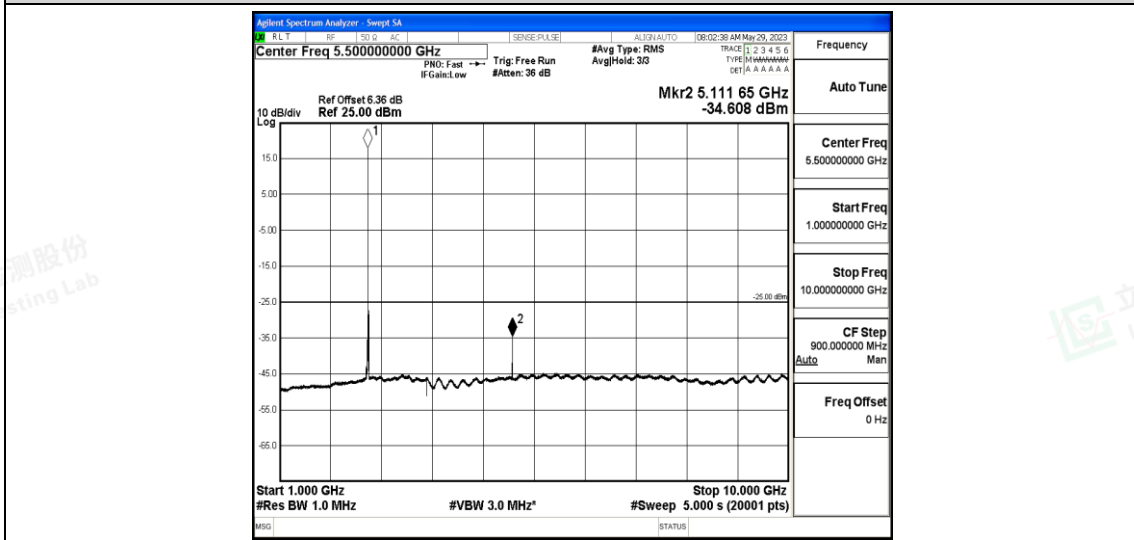

Band7-15MHz-16QAM-21375-1RB#0-Range2:0.15~30MHz

Band7-15MHz-16QAM-21375-1RB#0-Range3:30~1000MHz

Band7-15MHz-16QAM-21375-1RB#0-Range4:1000~10000MHz

Band7-15MHz-16QAM-21375-1RB#0-Range5:10000~20000MHz

Band7-15MHz-16QAM-21375-1RB#0-Range6:20000~26500MHz