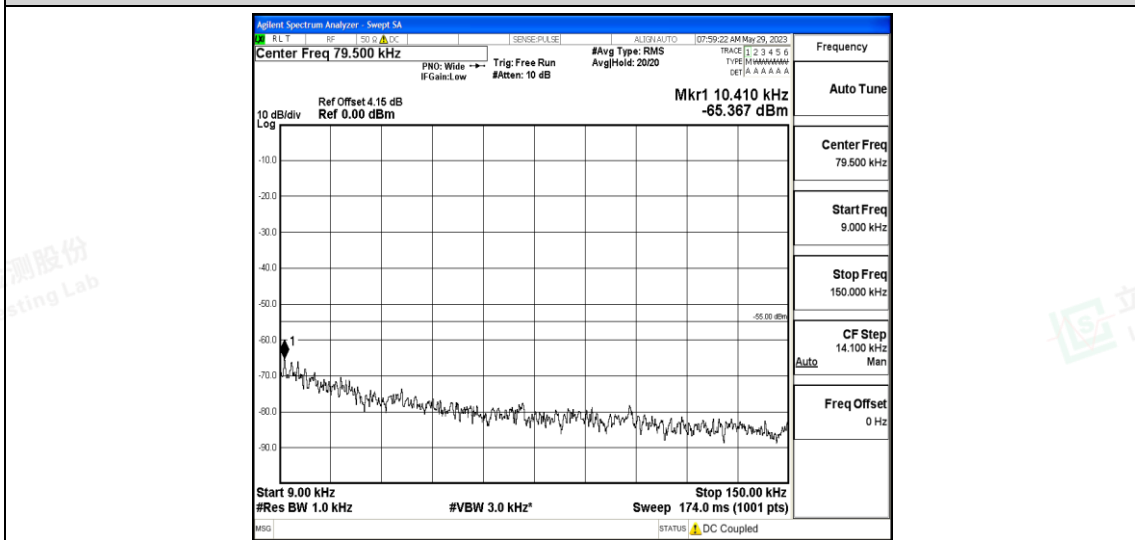

Band7-15MHz-16QAM-20825-1RB#0-Range5:10000~20000MHz

Band7-15MHz-16QAM-20825-1RB#0-Range6:20000~26500MHz

Band7-15MHz-16QAM-21100-1RB#0-Range1:0.009~0.15MHz

Band7-15MHz-16QAM-21100-1RB#0-Range2:0.15~30MHz

Band7-15MHz-16QAM-21100-1RB#0-Range3:30~1000MHz