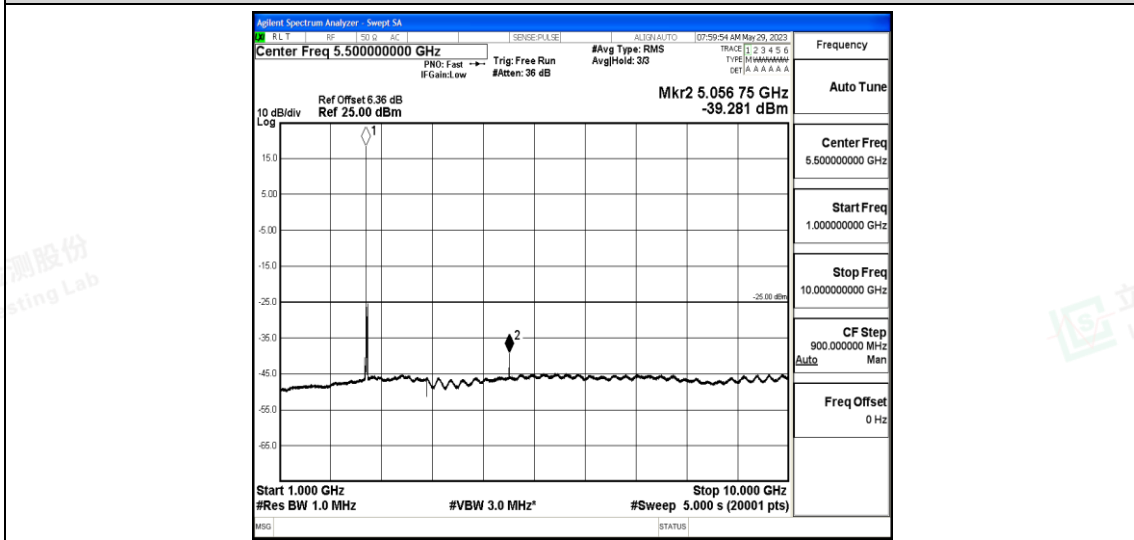

Band7-15MHz-16QAM-21100-1RB#0-Range4:1000~10000MHz

Band7-15MHz-16QAM-21100-1RB#0-Range5:10000~20000MHz