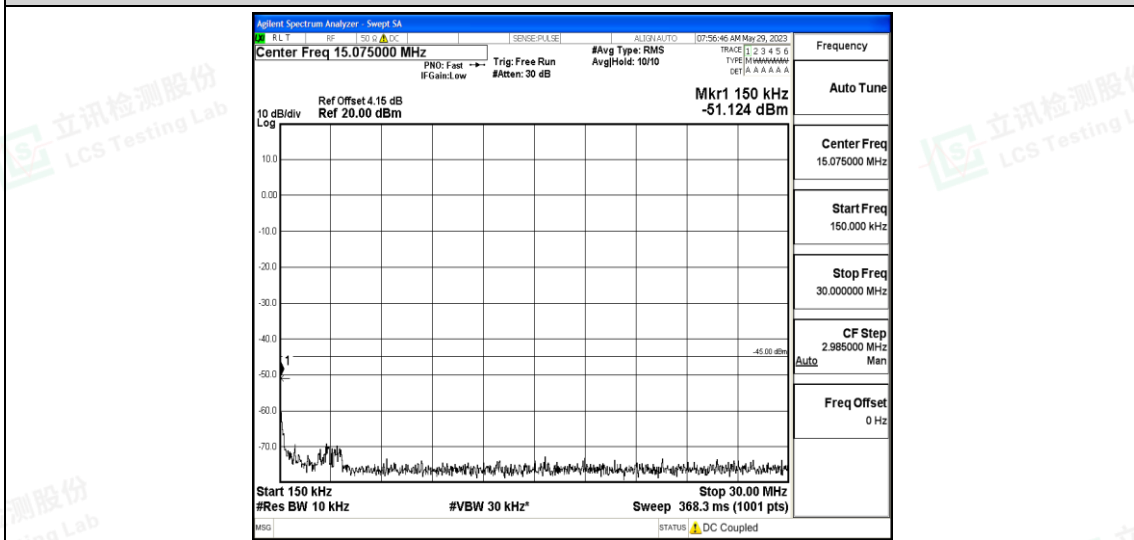

Band7-15MHz-QPSK-21375-1RB#0-Range6:20000~26500MHz

Band7-15MHz-16QAM-20825-1RB#0-Range1:0.009~0.15MHz

Band7-15MHz-16QAM-20825-1RB#0-Range2:0.15~30MHz

Band7-15MHz-16QAM-20825-1RB#0-Range3:30~1000MHz

Band7-15MHz-16QAM-20825-1RB#0-Range4:1000~10000MHz