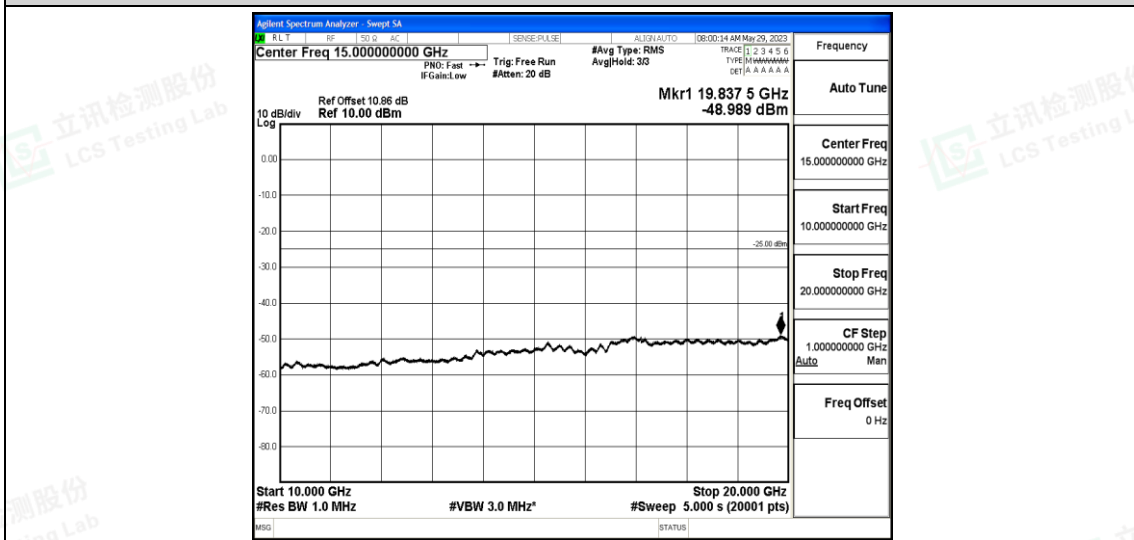

Band7-15MHz-16QAM-21100-1RB#0-Range5:10000~20000MHz

Band7-15MHz-16QAM-21100-1RB#0-Range6:20000~26500MHz