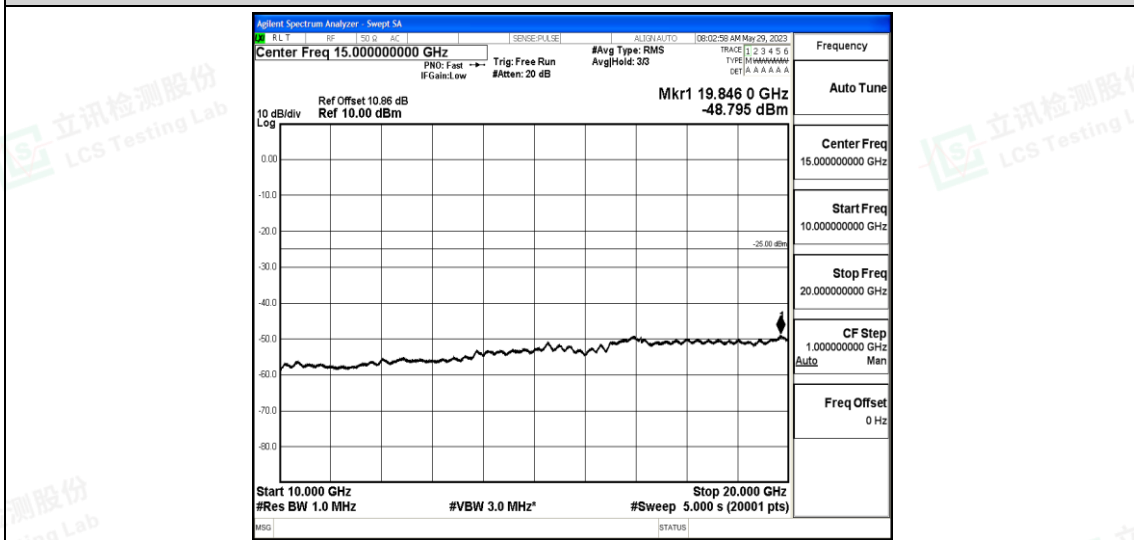

Band7-15MHz-16QAM-21375-1RB#0-Range5:10000~20000MHz

Band7-15MHz-16QAM-21375-1RB#0-Range6:20000~26500MHz