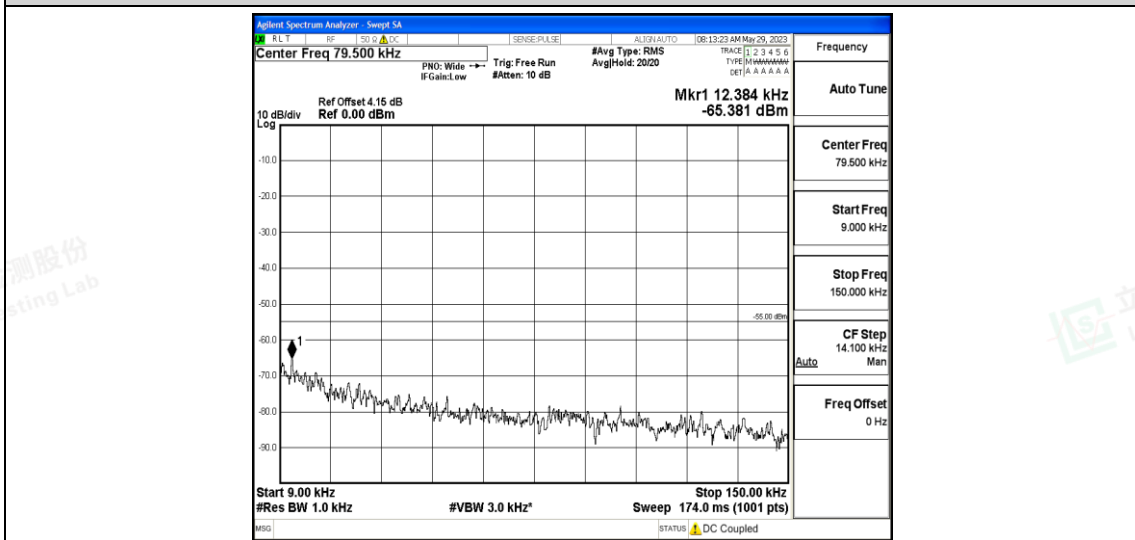

Band7-20MHz-QPSK-20850-1RB#0-Range1:0.009~0.15MHz

Band7-20MHz-QPSK-20850-1RB#0-Range2:0.15~30MHz