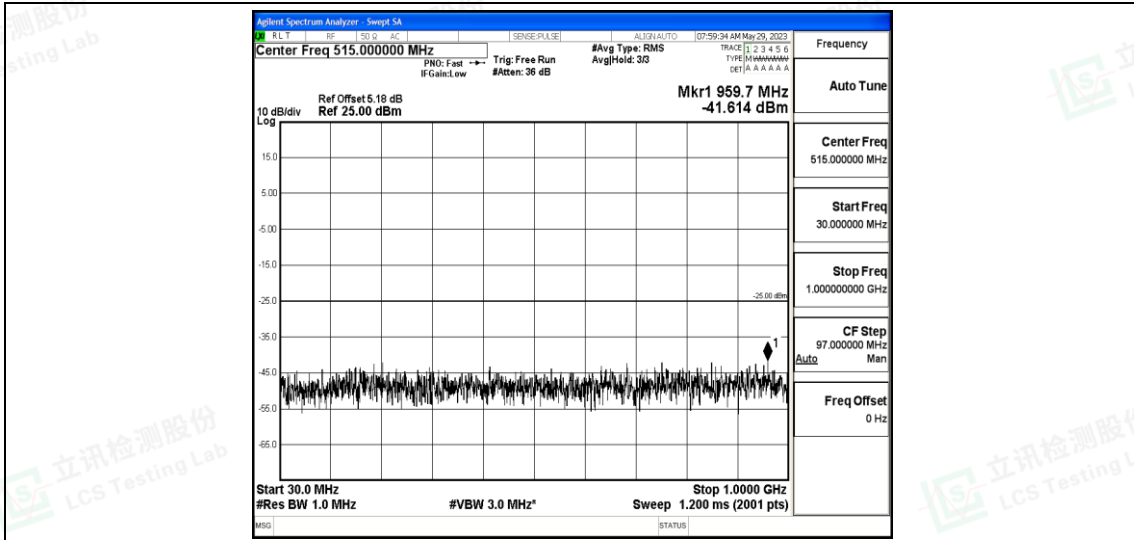

Band7-15MHz-16QAM-20825-1RB#0-Range5:10000~20000MHz

Band7-15MHz-16QAM-20825-1RB#0-Range6:20000~26500MHz

Band7-15MHz-16QAM-21100-1RB#0-Range1:0.009~0.15MHz

Band7-15MHz-16QAM-21100-1RB#0-Range2:0.15~30MHz

Band7-15MHz-16QAM-21100-1RB#0-Range3:30~1000MHz