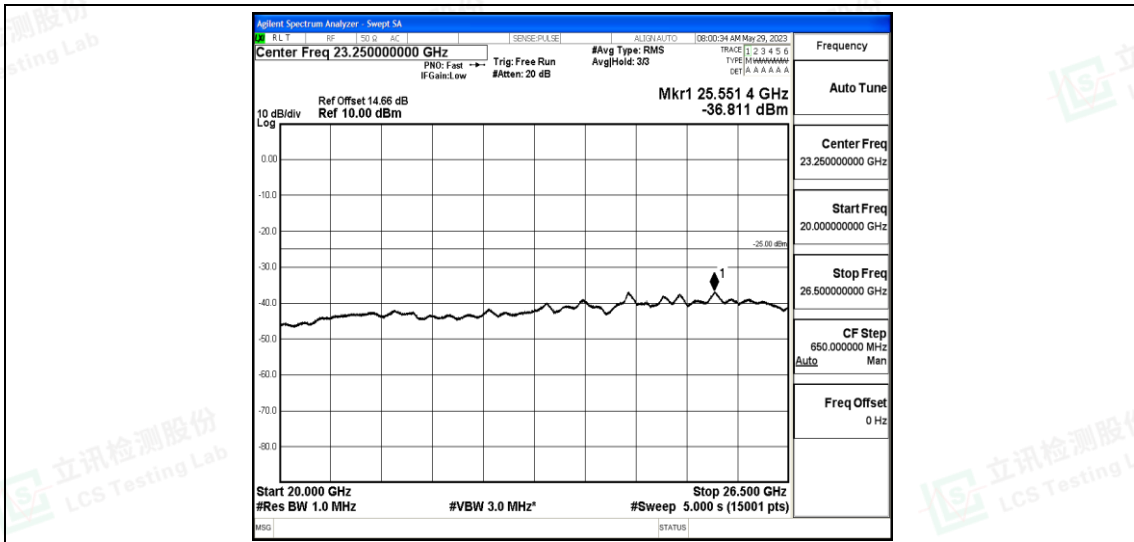

Band7-15MHz-16QAM-21100-1RB#0-Range4:1000~10000MHz

Band7-15MHz-16QAM-21100-1RB#0-Range5:10000~20000MHz

Band7-15MHz-16QAM-21100-1RB#0-Range6:20000~26500MHz

Band7-15MHz-16QAM-21375-1RB#0-Range1:0.009~0.15MHz