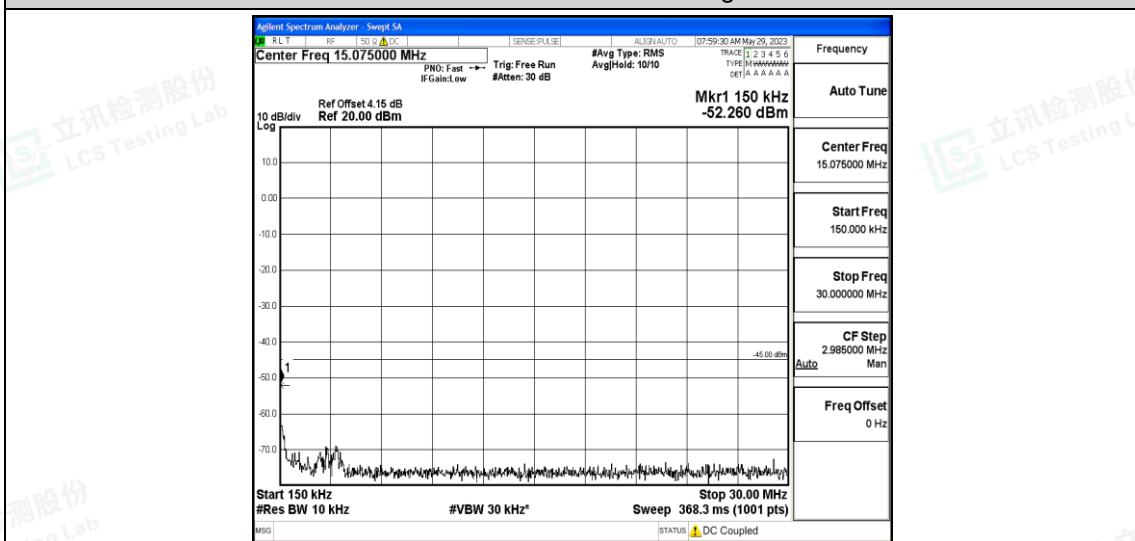

Band7-15MHz-16QAM-20825-1RB#0-Range5:10000~20000MHz

Band7-15MHz-16QAM-20825-1RB#0-Range6:20000~26500MHz

Band7-15MHz-16QAM-21100-1RB#0-Range1:0.009~0.15MHz

Band7-15MHz-16QAM-21100-1RB#0-Range2:0.15~30MHz

Band7-15MHz-16QAM-21100-1RB#0-Range3:30~1000MHz