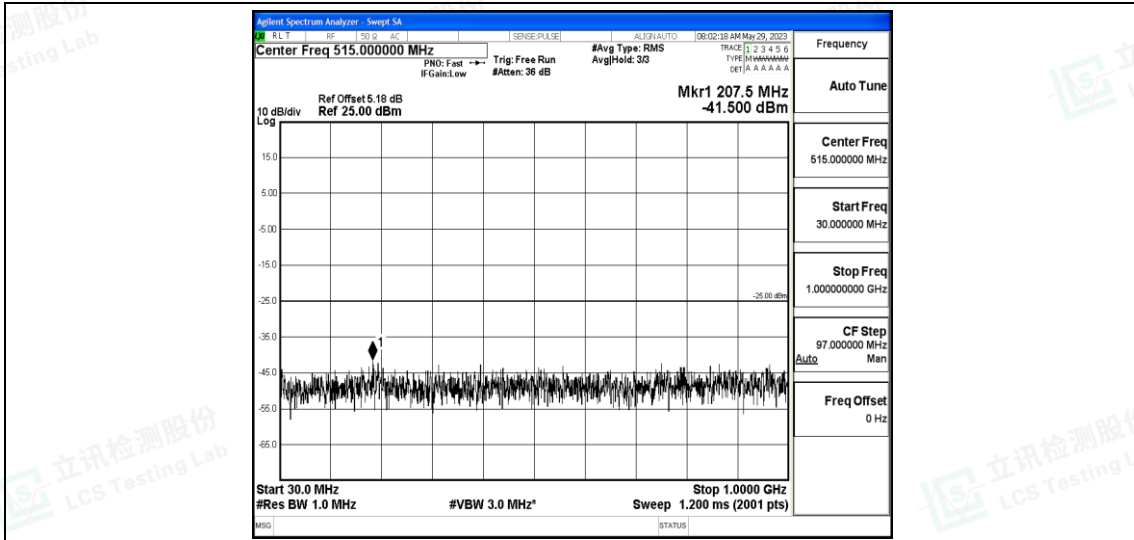

Band7-15MHz-16QAM-21375-1RB#0-Range3:30~1000MHz

Band7-15MHz-16QAM-21375-1RB#0-Range4:1000~10000MHz