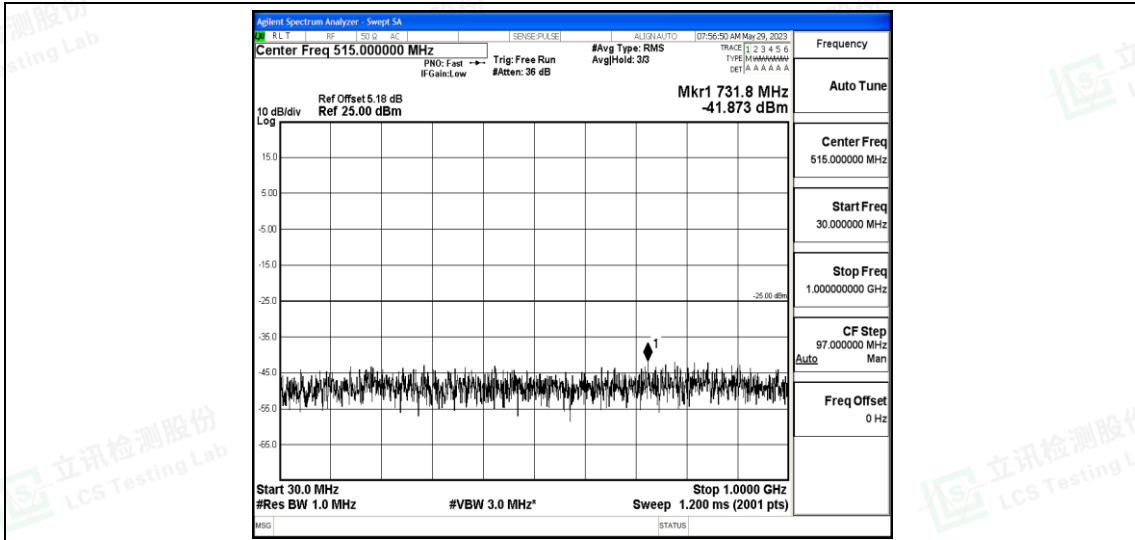

Band7-15MHz-QPSK-21375-1RB#0-Range6:20000~26500MHz

Band7-15MHz-16QAM-20825-1RB#0-Range1:0.009~0.15MHz

Band7-15MHz-16QAM-20825-1RB#0-Range2:0.15~30MHz

Band7-15MHz-16QAM-20825-1RB#0-Range3:30~1000MHz

Band7-15MHz-16QAM-20825-1RB#0-Range4:1000~10000MHz