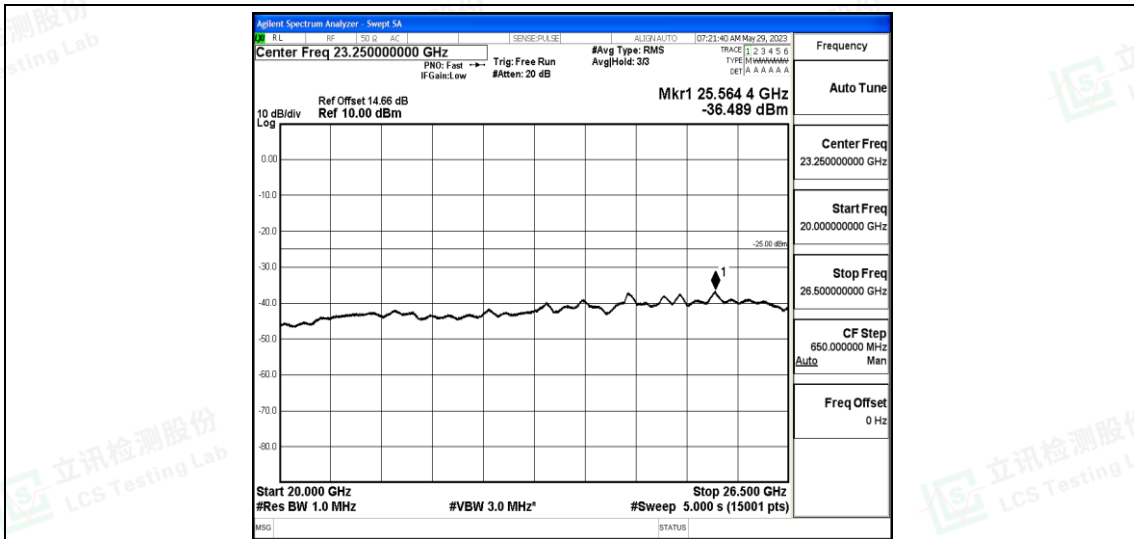

Band7-5MHz-16QAM-20775-1RB#0-Range6:20000~26500MHz

Band7-5MHz-16QAM-21100-1RB#0-Range1:0.009~0.15MHz