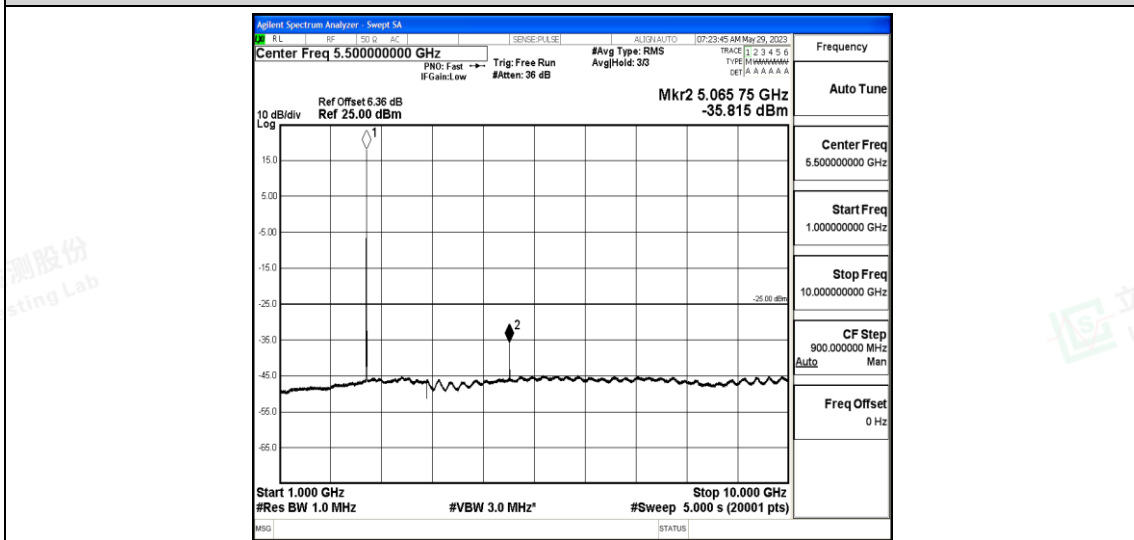

Band7-5MHz-16QAM-20775-1RB#0-Range6:20000~26500MHz

Band7-5MHz-16QAM-21100-1RB#0-Range1:0.009~0.15MHz

Band7-5MHz-16QAM-21100-1RB#0-Range2:0.15~30MHz

Band7-5MHz-16QAM-21100-1RB#0-Range3:30~1000MHz

Band7-5MHz-16QAM-21100-1RB#0-Range4:1000~10000MHz