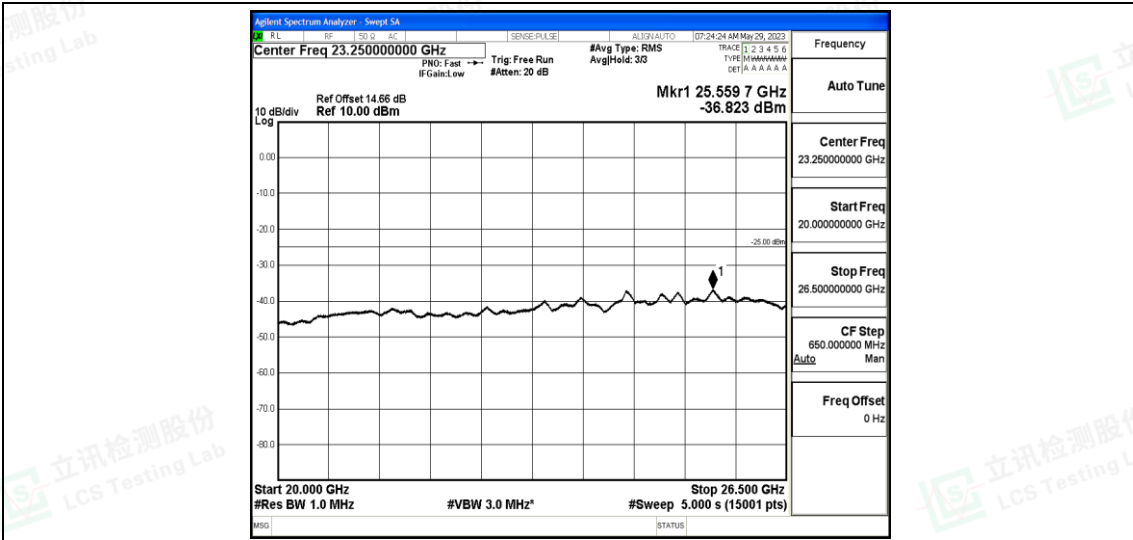

Band7-5MHz-16QAM-21100-1RB#0-Range6:20000~26500MHz

Band7-5MHz-16QAM-21425-1RB#0-Range1:0.009~0.15MHz