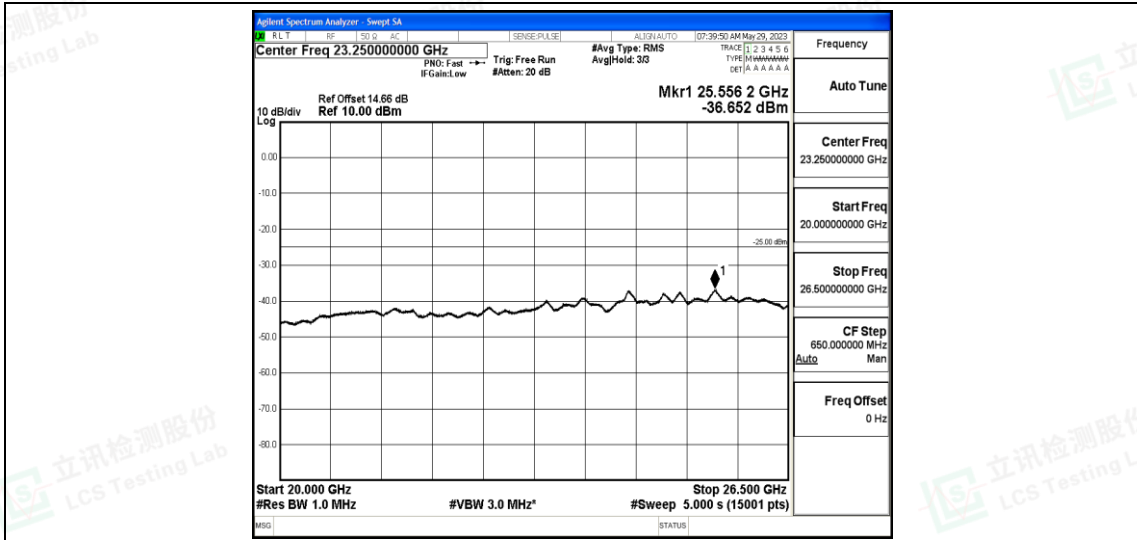

Band7-10MHz-16QAM-20800-1RB#0-Range6:20000~26500MHz

Band7-10MHz-16QAM-21100-1RB#0-Range1:0.009~0.15MHz