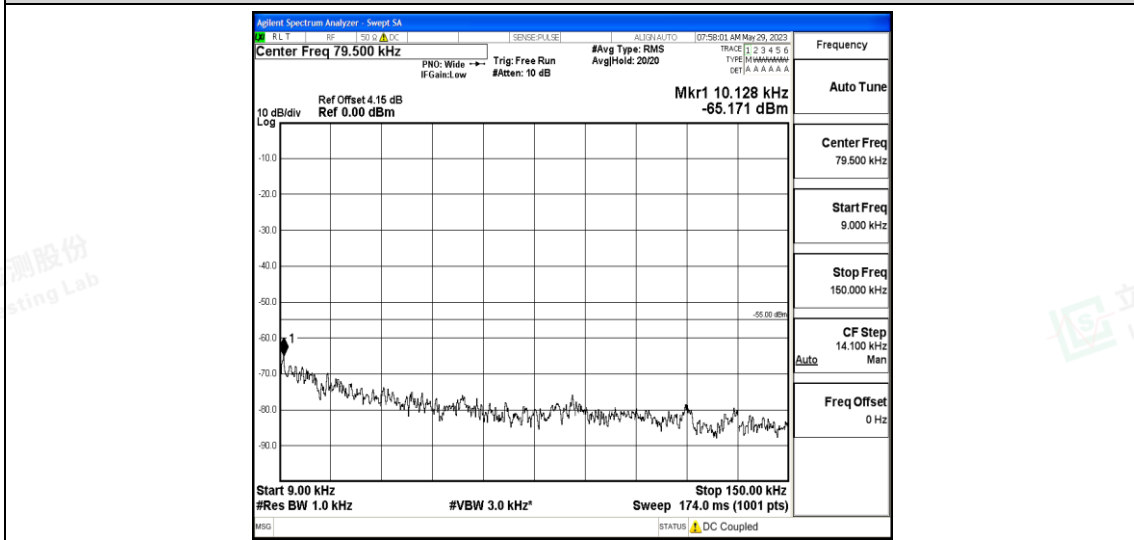

Band7-15MHz-QPSK-21100-1RB#0-Range1:0.009~0.15MHz

Band7-15MHz-QPSK-21100-1RB#0-Range2:0.15~30MHz