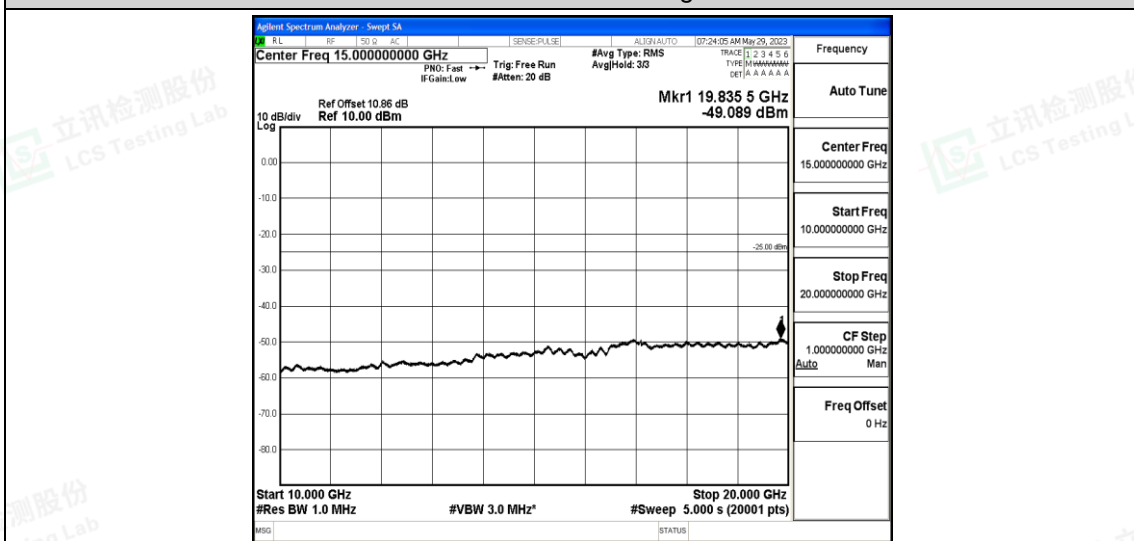

Band7-5MHz-16QAM-21100-1RB#0-Range5:10000~20000MHz

Band7-5MHz-16QAM-21100-1RB#0-Range6:20000~26500MHz