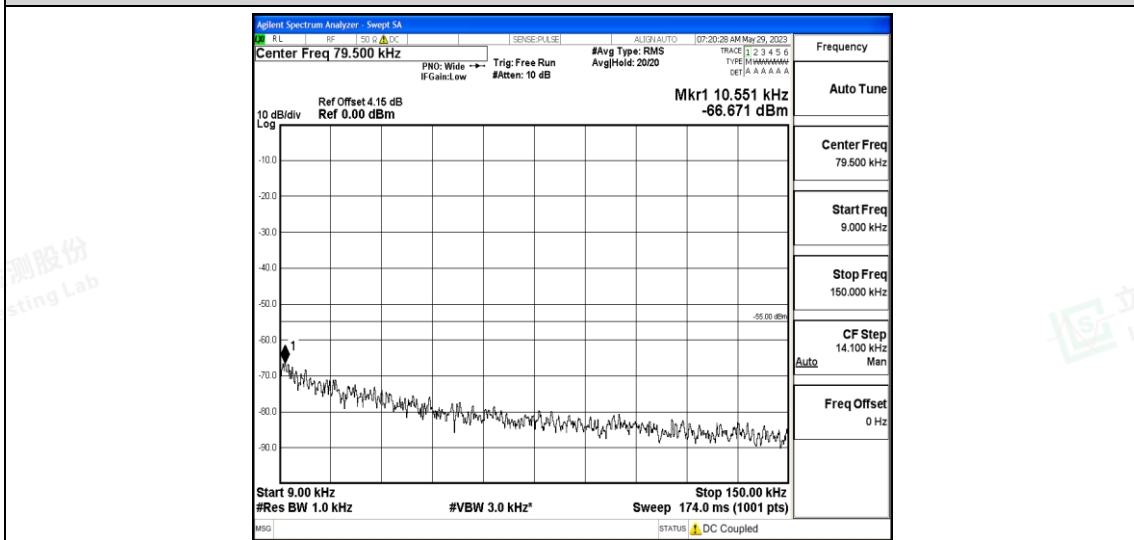

Band7-5MHz-16QAM-20775-1RB#0-Range1:0.009~0.15MHz

Band7-5MHz-16QAM-20775-1RB#0-Range2:0.15~30MHz