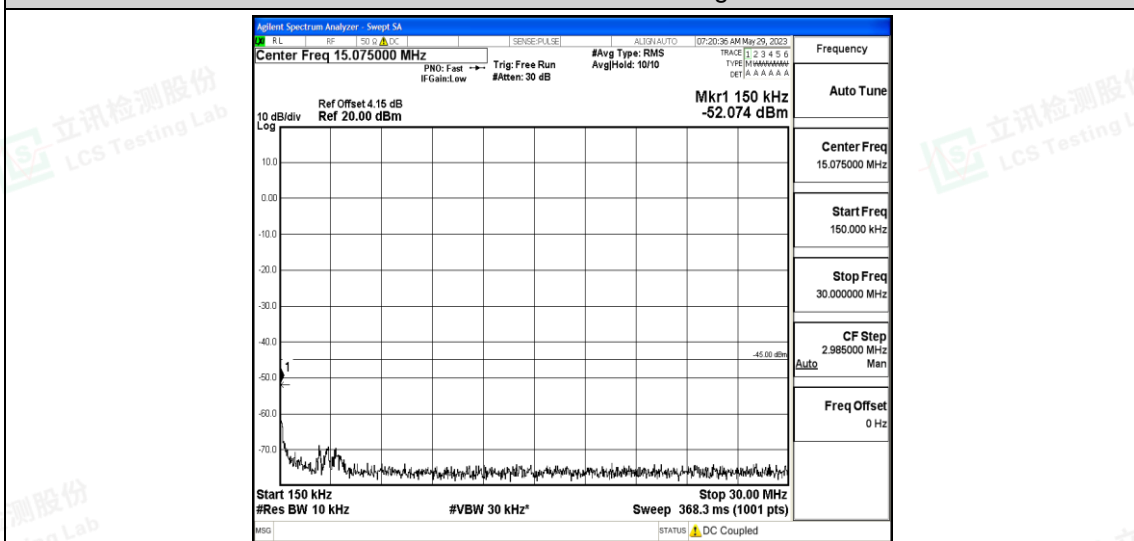

Band7-5MHz-16QAM-20775-1RB#0-Range2:0.15~30MHz

Band7-5MHz-16QAM-20775-1RB#0-Range3:30~1000MHz