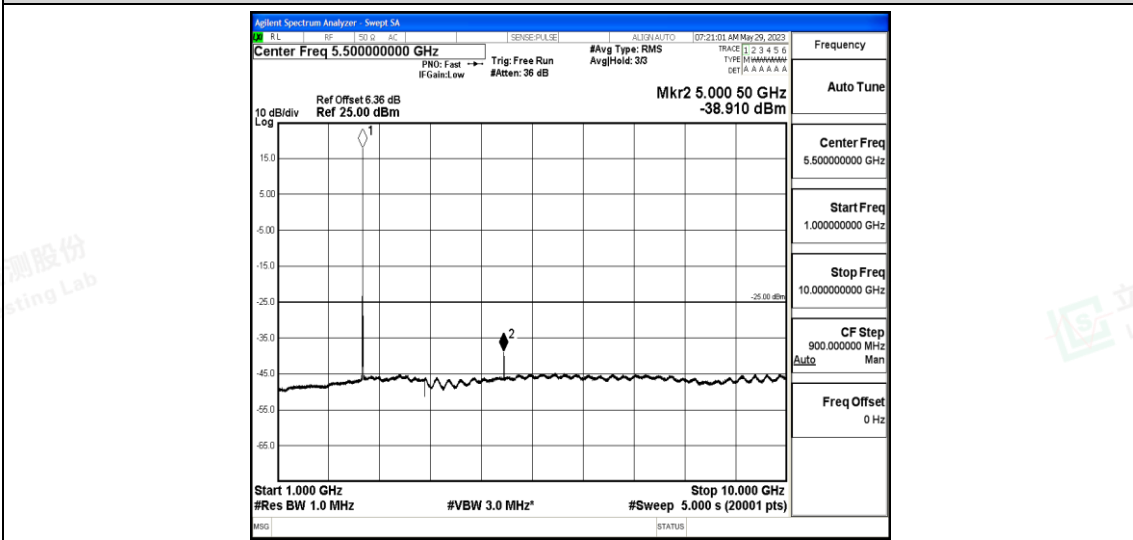

Band7-5MHz-16QAM-20775-1RB#0-Range1:0.009~0.15MHz

Band7-5MHz-16QAM-20775-1RB#0-Range2:0.15~30MHz

Band7-5MHz-16QAM-20775-1RB#0-Range3:30~1000MHz

Band7-5MHz-16QAM-20775-1RB#0-Range4:1000~10000MHz

Band7-5MHz-16QAM-20775-1RB#0-Range5:10000~20000MHz