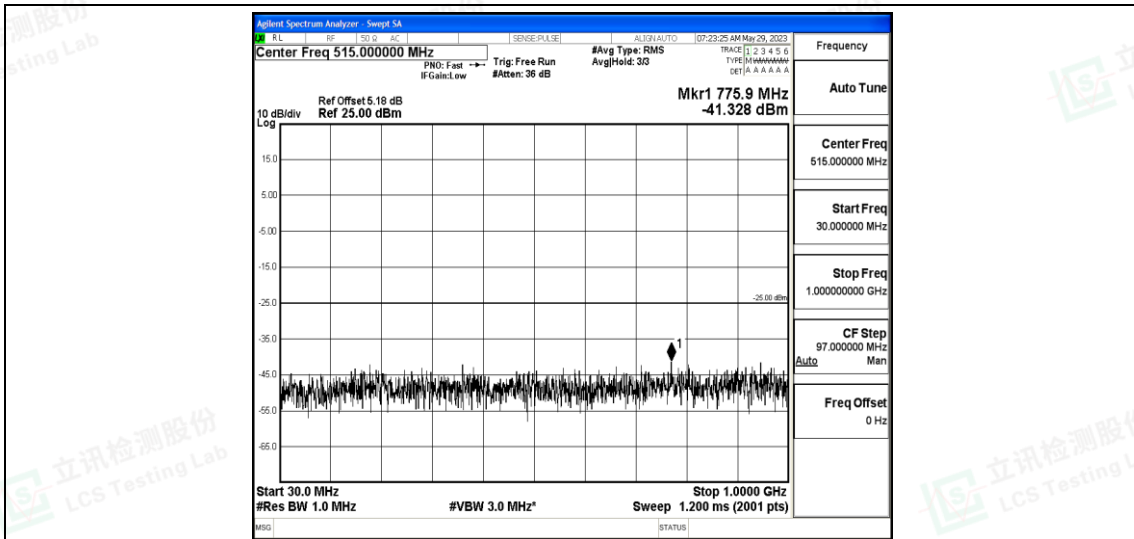

Band7-5MHz-16QAM-20775-1RB#0-Range6:20000~26500MHz

Band7-5MHz-16QAM-21100-1RB#0-Range1:0.009~0.15MHz

Band7-5MHz-16QAM-21100-1RB#0-Range2:0.15~30MHz

Band7-5MHz-16QAM-21100-1RB#0-Range3:30~1000MHz

Band7-5MHz-16QAM-21100-1RB#0-Range4:1000~10000MHz