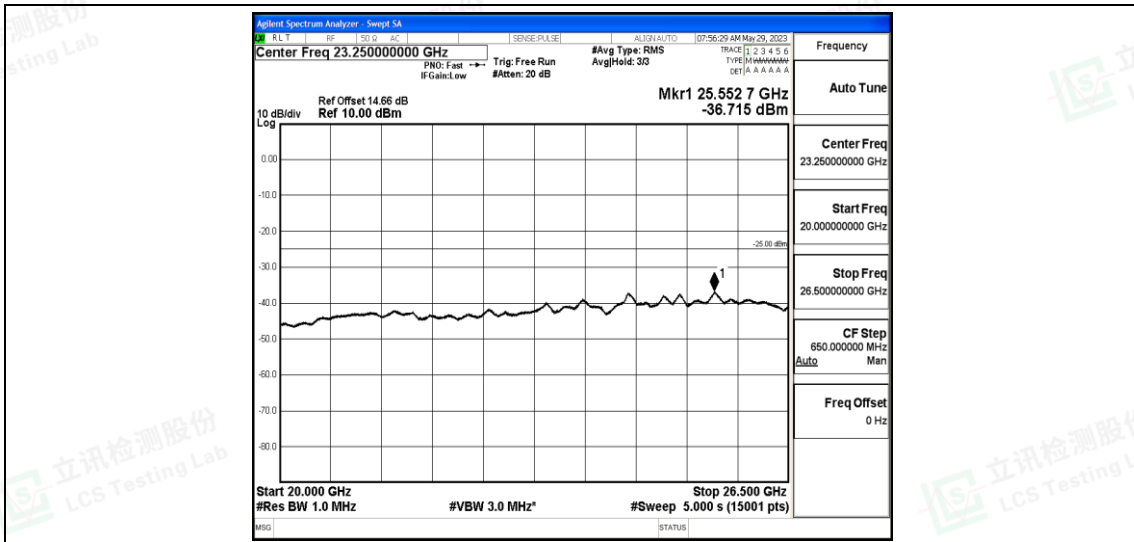

Band7-15MHz-QPSK-20825-1RB#0-Range6:20000~26500MHz

Band7-15MHz-QPSK-21100-1RB#0-Range1:0.009~0.15MHz