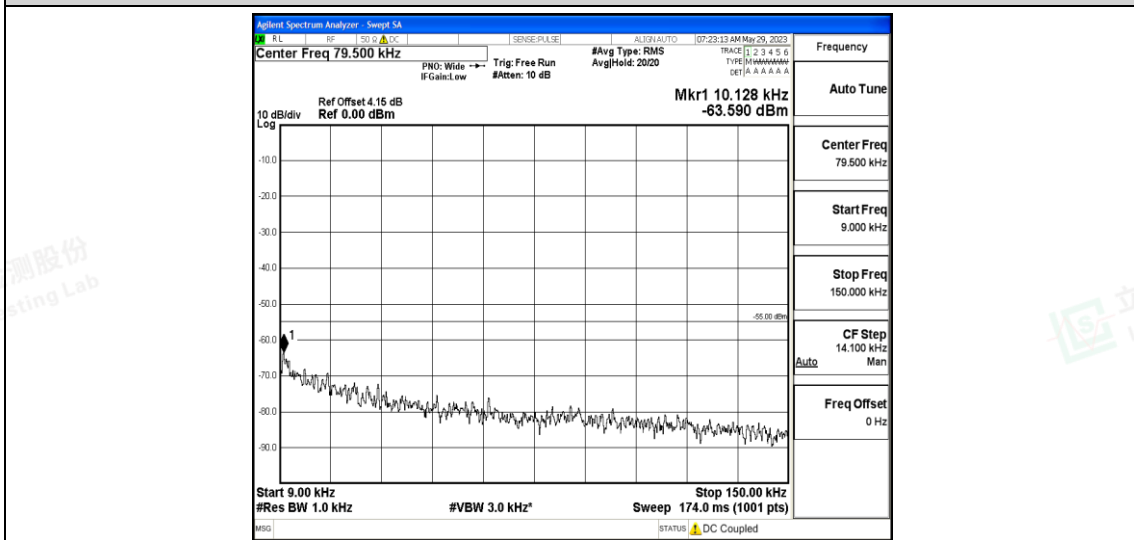

Band7-5MHz-16QAM-21100-1RB#0-Range1:0.009~0.15MHz

Band7-5MHz-16QAM-21100-1RB#0-Range2:0.15~30MHz