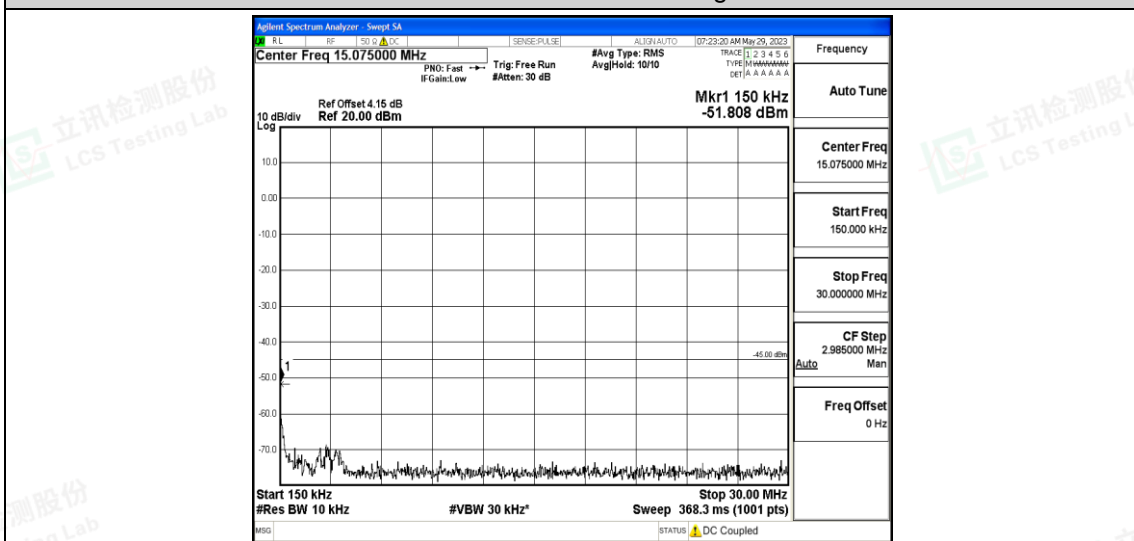

Band7-5MHz-16QAM-20775-1RB#0-Range6:20000~26500MHz

Band7-5MHz-16QAM-21100-1RB#0-Range1:0.009~0.15MHz

Band7-5MHz-16QAM-21100-1RB#0-Range2:0.15~30MHz

Band7-5MHz-16QAM-21100-1RB#0-Range3:30~1000MHz

Band7-5MHz-16QAM-21100-1RB#0-Range4:1000~10000MHz