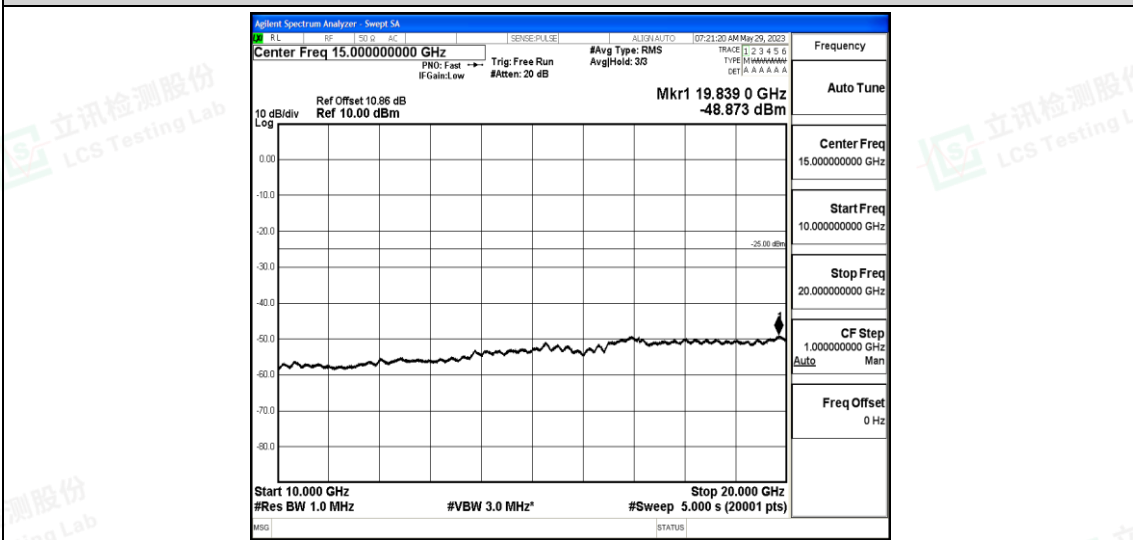

Band7-5MHz-16QAM-20775-1RB#0-Range1:0.009~0.15MHz

Band7-5MHz-16QAM-20775-1RB#0-Range2:0.15~30MHz

Band7-5MHz-16QAM-20775-1RB#0-Range3:30~1000MHz

Band7-5MHz-16QAM-20775-1RB#0-Range4:1000~10000MHz

Band7-5MHz-16QAM-20775-1RB#0-Range5:10000~20000MHz