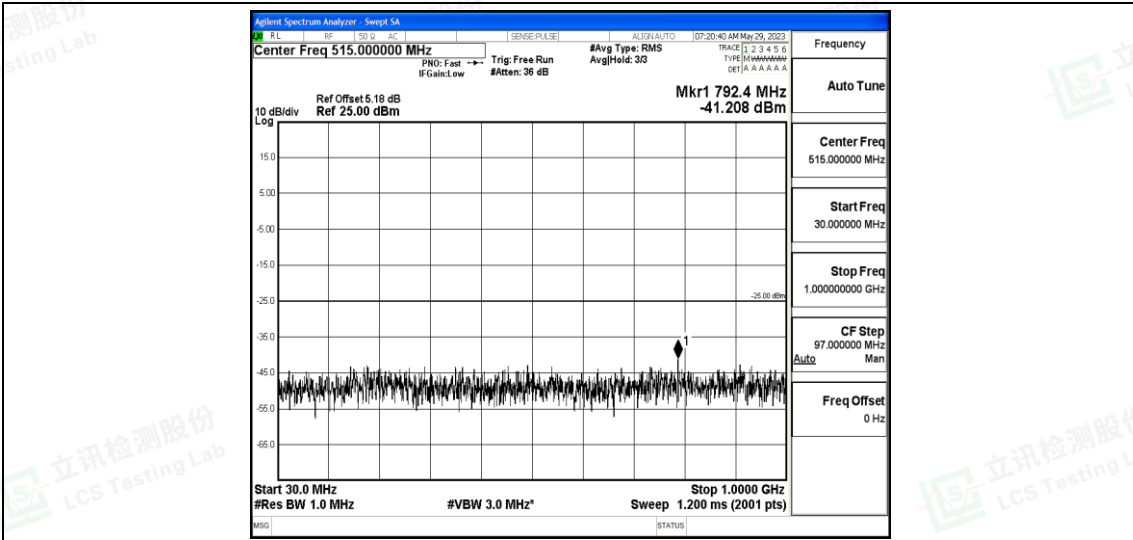

Band7-5MHz-16QAM-20775-1RB#0-Range1:0.009~0.15MHz

Band7-5MHz-16QAM-20775-1RB#0-Range2:0.15~30MHz

Band7-5MHz-16QAM-20775-1RB#0-Range3:30~1000MHz

Band7-5MHz-16QAM-20775-1RB#0-Range4:1000~10000MHz

Band7-5MHz-16QAM-20775-1RB#0-Range5:10000~20000MHz