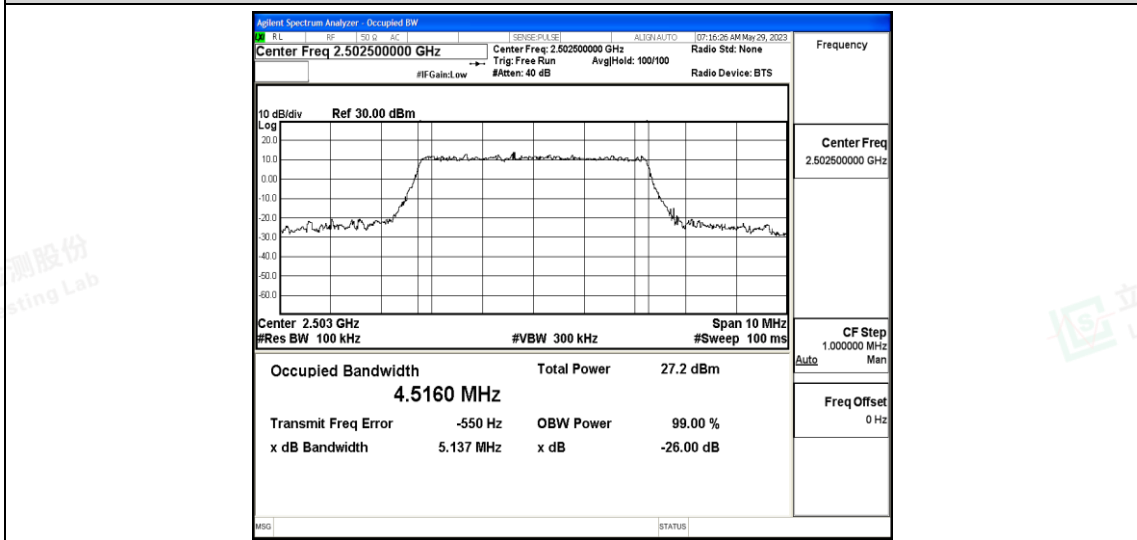

Band7-5MHz-16QAM-20775-25RB#0