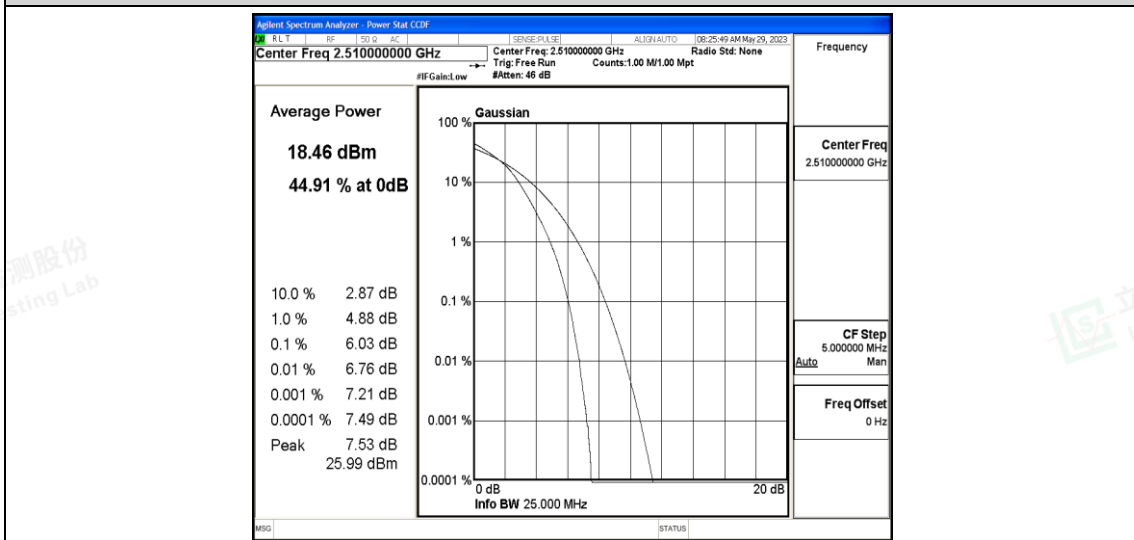

Band7-20MHz-16QAM-20850-100RB#0