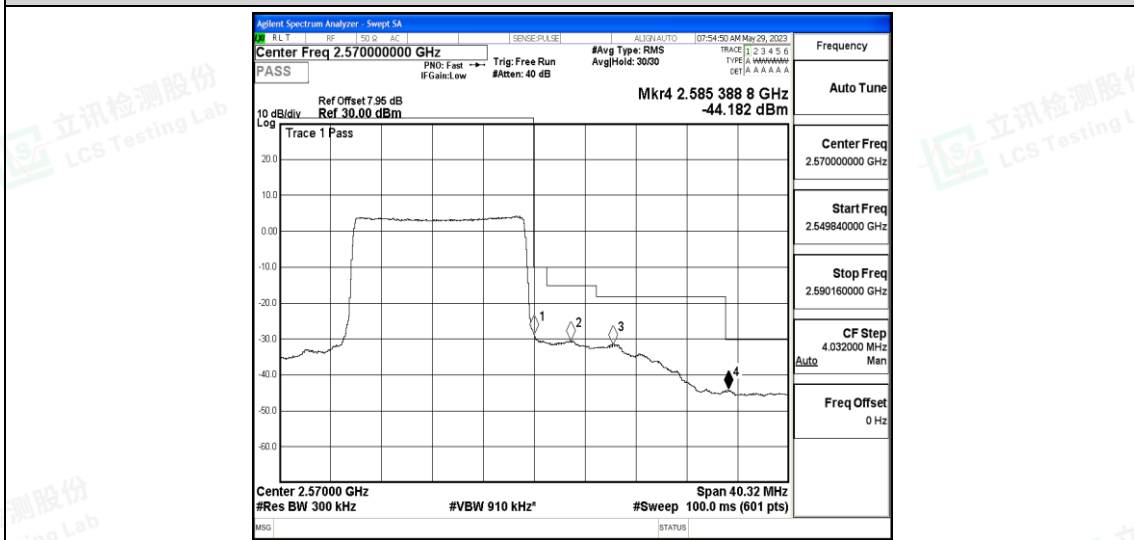

Band7-10MHz-QPSK-21400-50RB#0

Band7-10MHz-16QAM-20800-50RB#0

Band7-10MHz-16QAM-21400-50RB#0

Band7-15MHz-QPSK-20825-75RB#0

Band7-15MHz-QPSK-21375-75RB#0

Band7-15MHz-16QAM-20825-75RB#0

Shenzhen LCS Compliance Testing Laboratory Ltd.
 Add: 101, 201 Bldg A & 301 Bldg C, Juji Industrial Park Yabianxueziwei, Shajing Street, Baoan District, Shenzhen, 518000, China
 Tel: +(86) 0755-82591330 | E-mail: webmaster@lcs-cert.com | Web: www.lcs-cert.com
 Scan code to check authenticity