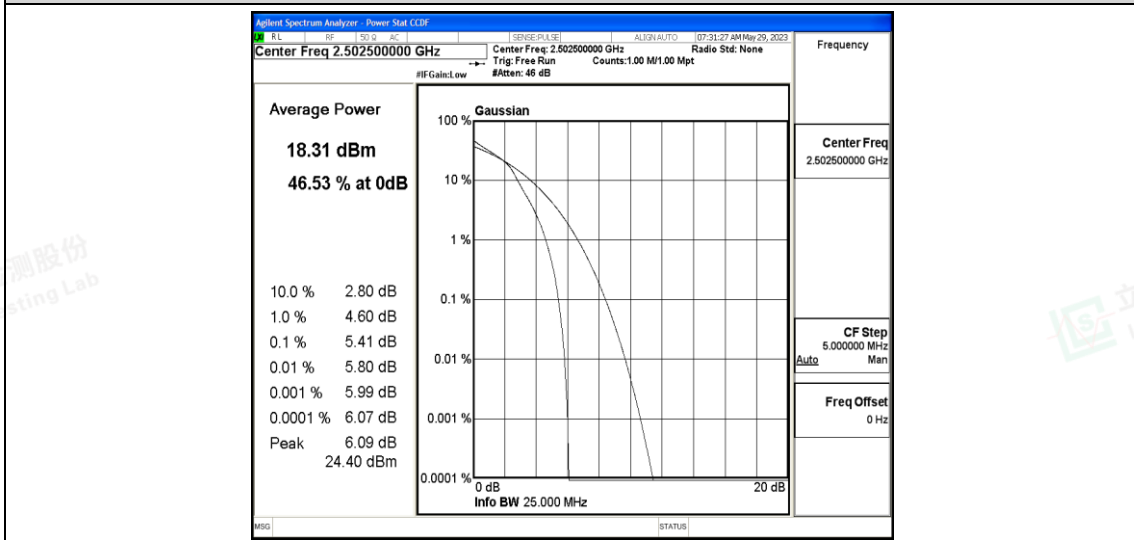

Band7-5MHz-16QAM-20775-25RB#0