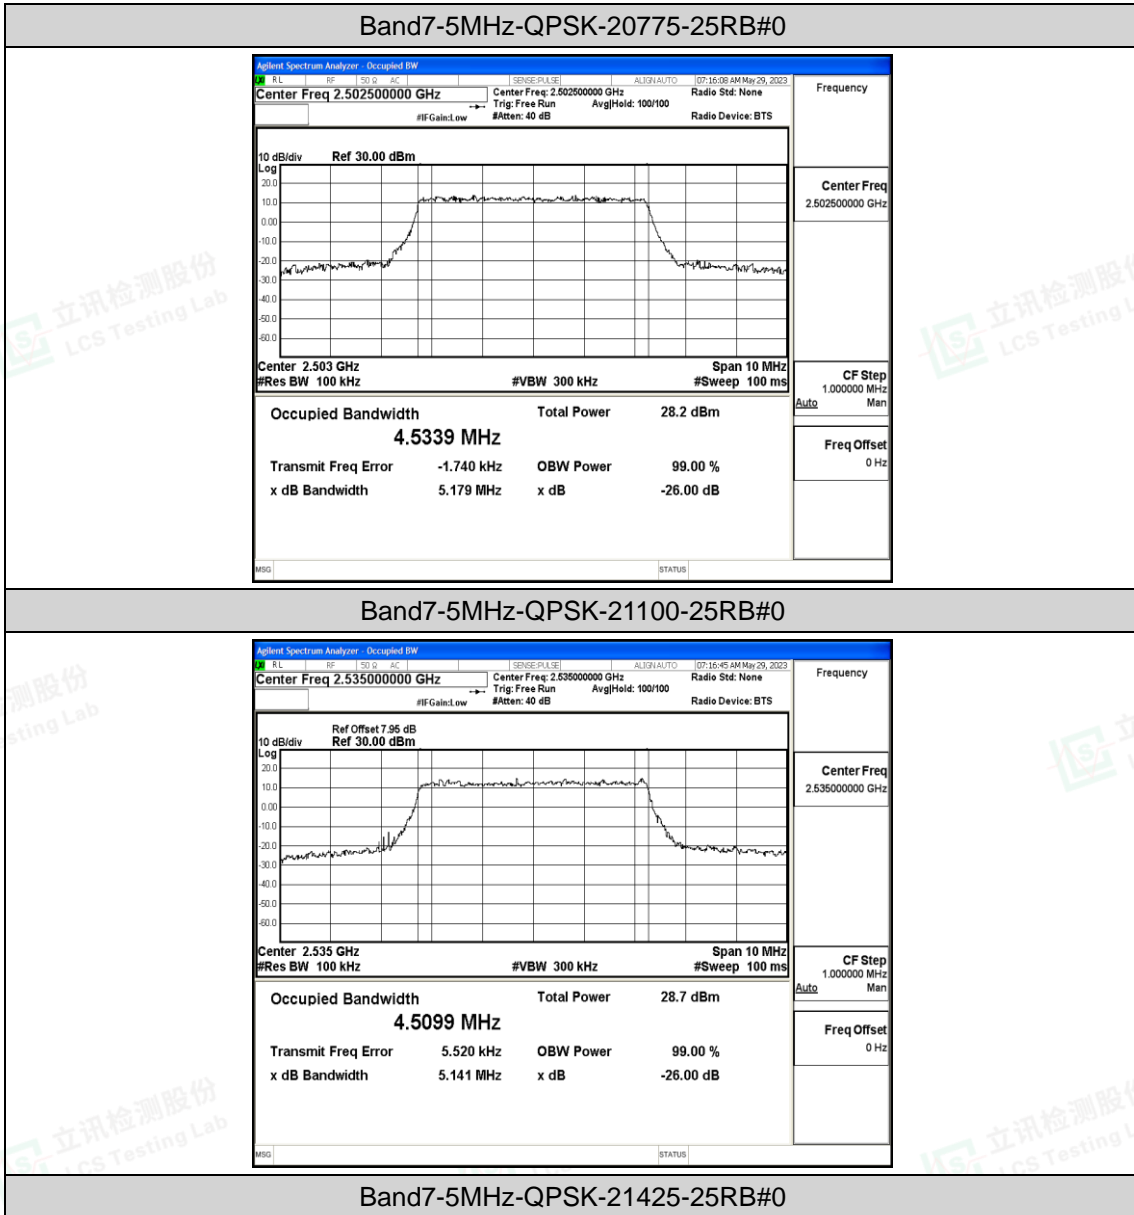

Test Graphs