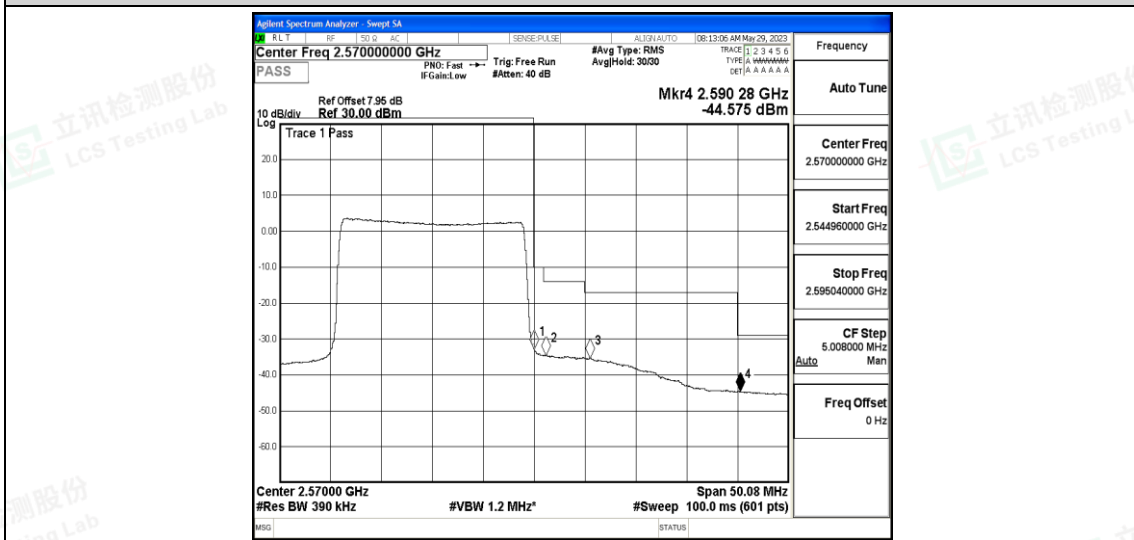

Band7-20MHz-16QAM-21350-100RB#0