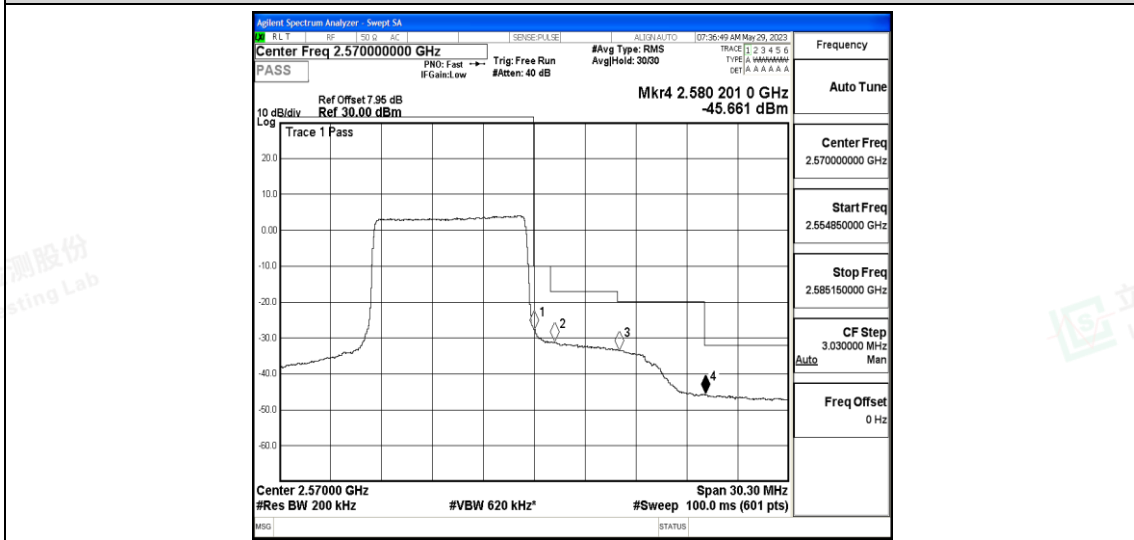

Band7-10MHz-QPSK-21400-50RB#0