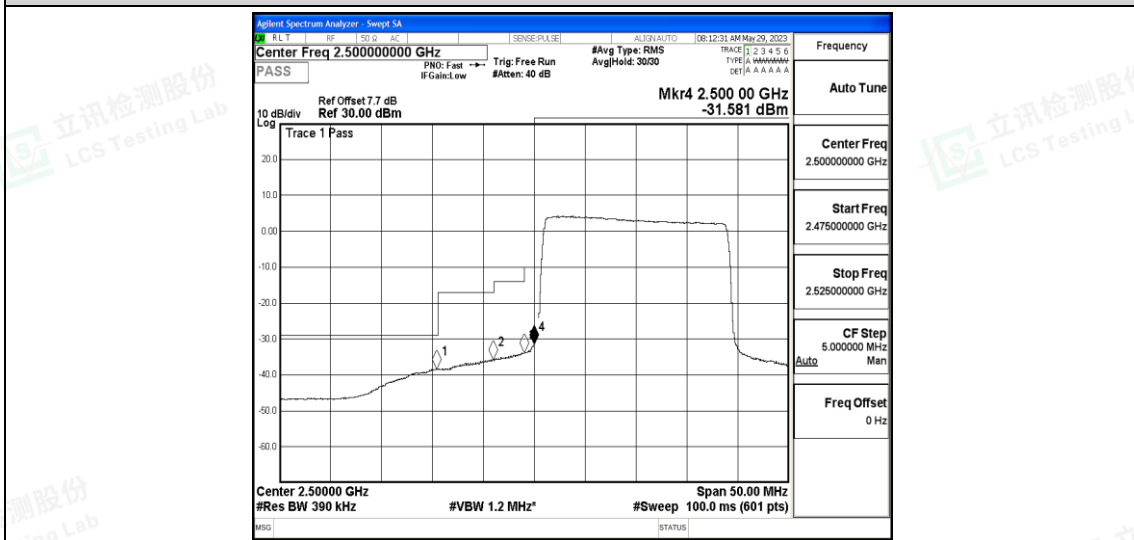

Band7-20MHz-QPSK-20850-100RB#0