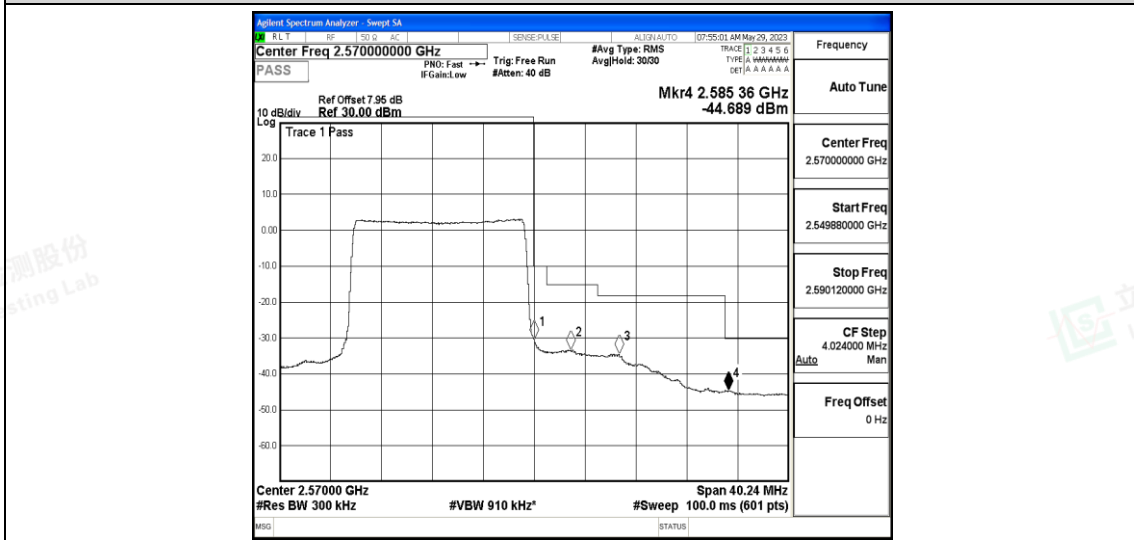

Band7-15MHz-16QAM-21375-75RB#0