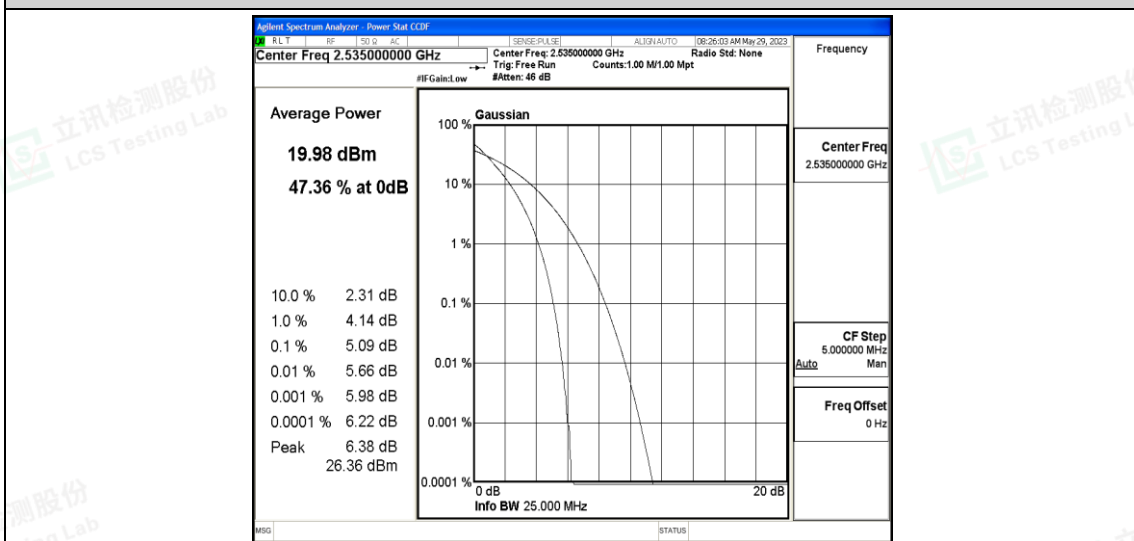

Band7-20MHz-QPSK-21100-100RB#0