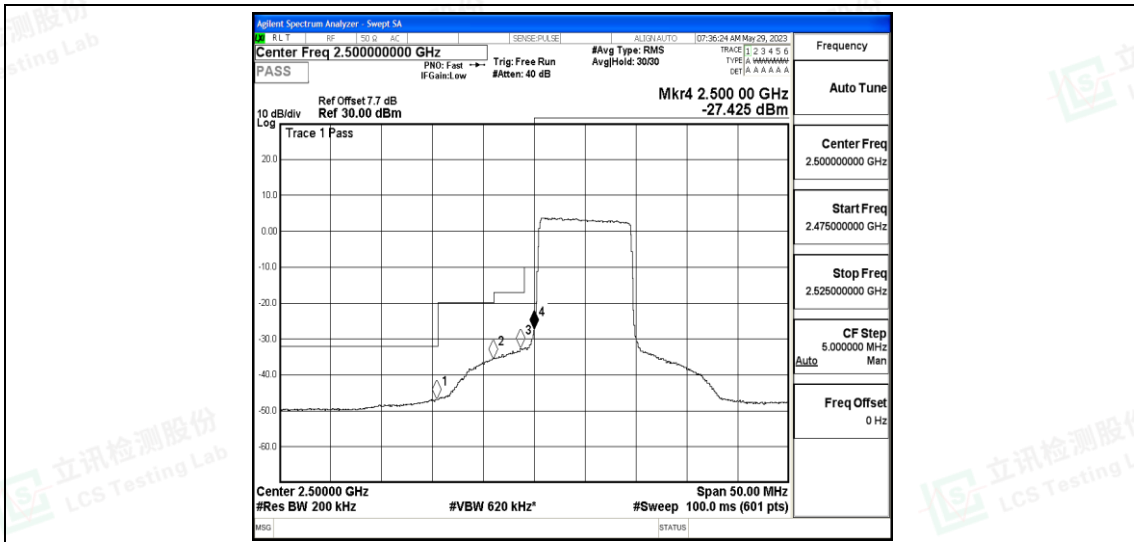

Test Graphs

Band7-5MHz-16QAM-20775-25RB#0

Band7-5MHz-16QAM-21425-25RB#0

Band7-10MHz-QPSK-20800-50RB#0

Shenzhen LCS Compliance Testing Laboratory Ltd.
 Add: 101, 201 Bldg A & 301 Bldg C, Juji Industrial Park Yabianxueziwei, Shajing Street, Baoan District, Shenzhen, 518000, China
 Tel: +(86) 0755-82591330 | E-mail: webmaster@lcs-cert.com | Web: www.lcs-cert.com
 Scan code to check authenticity