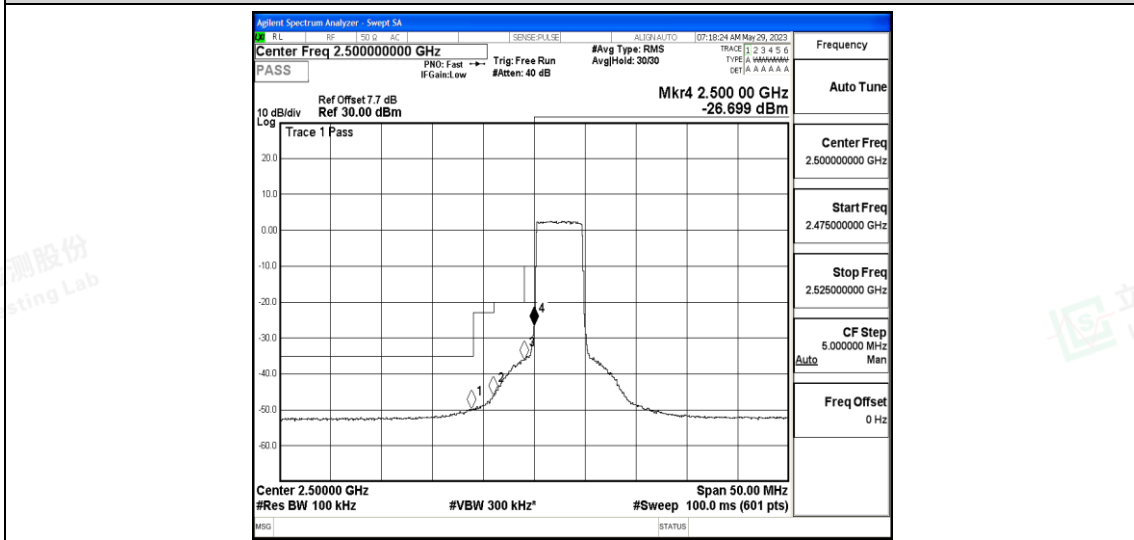

Band7-5MHz-16QAM-20775-25RB#0