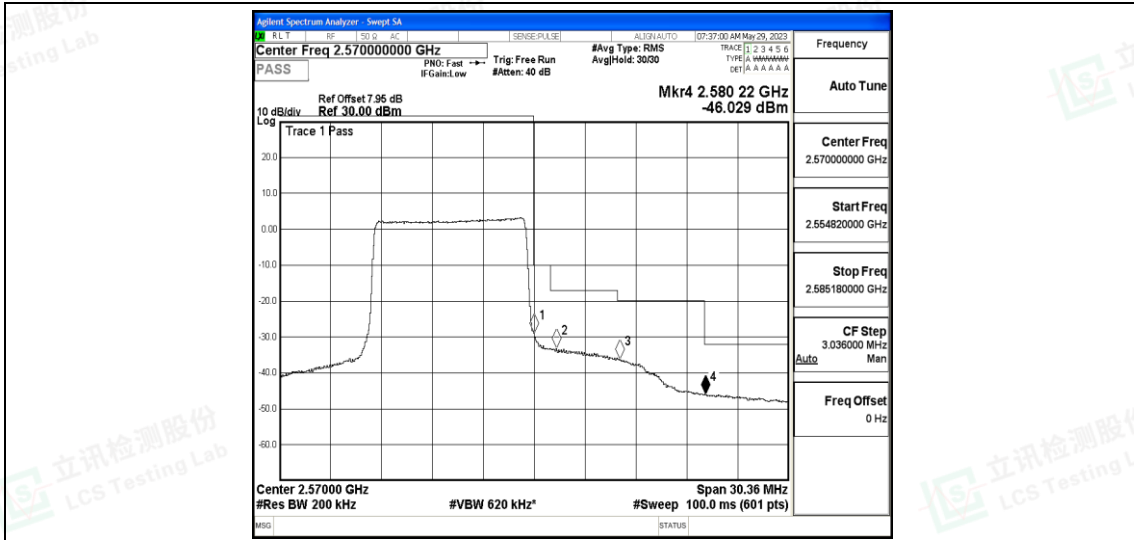

Band7-10MHz-QPSK-21400-50RB#0

Band7-10MHz-16QAM-20800-50RB#0

Band7-10MHz-16QAM-21400-50RB#0

Band7-15MHz-QPSK-20825-75RB#0

Band7-15MHz-QPSK-21375-75RB#0

Band7-15MHz-16QAM-20825-75RB#0

Shenzhen LCS Compliance Testing Laboratory Ltd.
 Add: 101, 201 Bldg A & 301 Bldg C, Juji Industrial Park Yabianxueziwei, Shajing Street, Baoan District, Shenzhen, 518000, China
 Tel: +(86) 0755-82591330 | E-mail: webmaster@lcs-cert.com | Web: www.lcs-cert.com
 Scan code to check authenticity