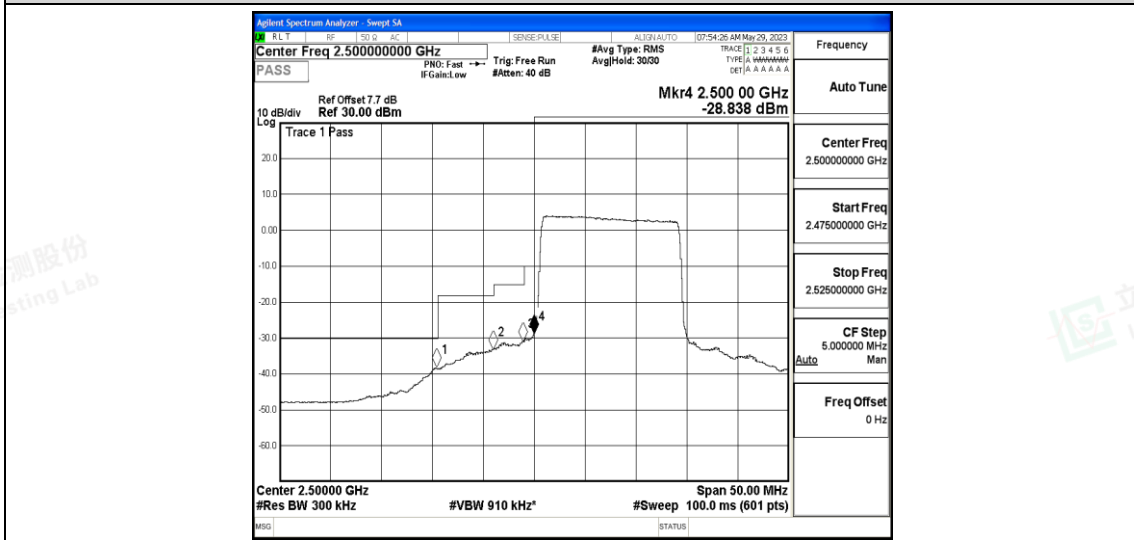

Band7-10MHz-QPSK-21400-50RB#0

Band7-10MHz-16QAM-20800-50RB#0

Band7-10MHz-16QAM-21400-50RB#0

Band7-15MHz-QPSK-20825-75RB#0

Band7-15MHz-QPSK-21375-75RB#0

Band7-15MHz-16QAM-20825-75RB#0

Shenzhen LCS Compliance Testing Laboratory Ltd.
 Add: 101, 201 Bldg A & 301 Bldg C, Juji Industrial Park Yabianxueziwei, Shajing Street, Baoan District, Shenzhen, 518000, China
 Tel: +(86) 0755-82591330 | E-mail: webmaster@lcs-cert.com | Web: www.lcs-cert.com
 Scan code to check authenticity