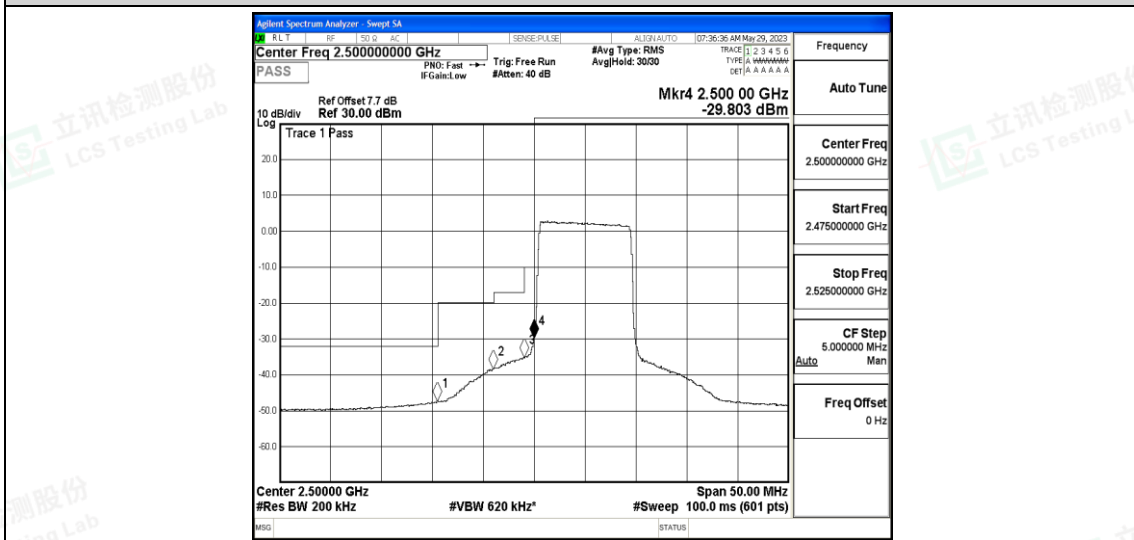

Band7-10MHz-16QAM-20800-50RB#0