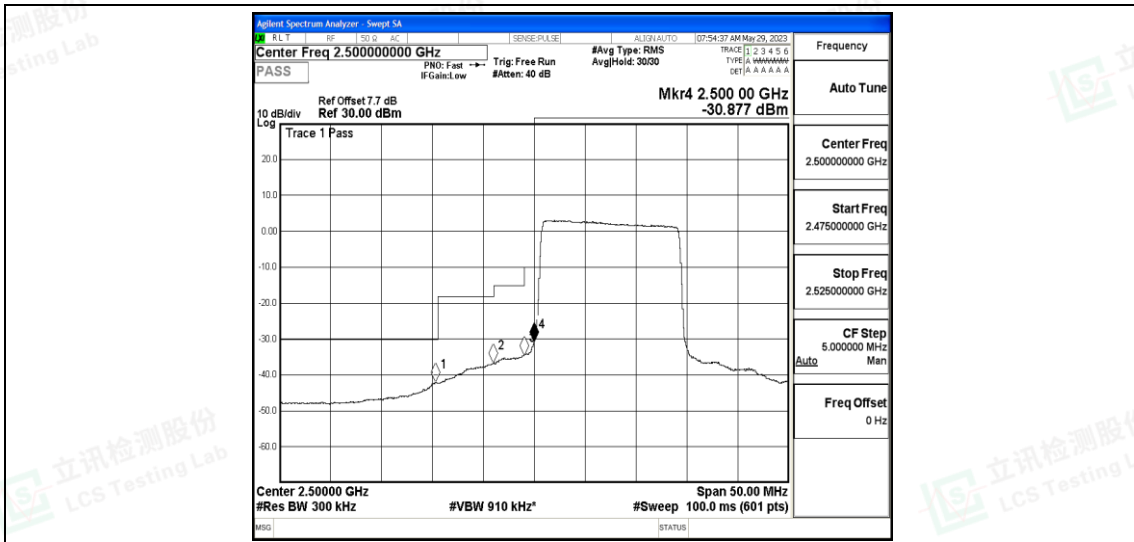

Band7-10MHz-QPSK-21400-50RB#0

Band7-10MHz-16QAM-20800-50RB#0

Band7-10MHz-16QAM-21400-50RB#0

Band7-15MHz-QPSK-20825-75RB#0

Band7-15MHz-QPSK-21375-75RB#0

Band7-15MHz-16QAM-20825-75RB#0

Shenzhen LCS Compliance Testing Laboratory Ltd.
 Add: 101, 201 Bldg A & 301 Bldg C, Juji Industrial Park Yabianxueziwei, Shajing Street, Baoan District, Shenzhen, 518000, China
 Tel: +(86) 0755-82591330 | E-mail: webmaster@lcs-cert.com | Web: www.lcs-cert.com
 Scan code to check authenticity