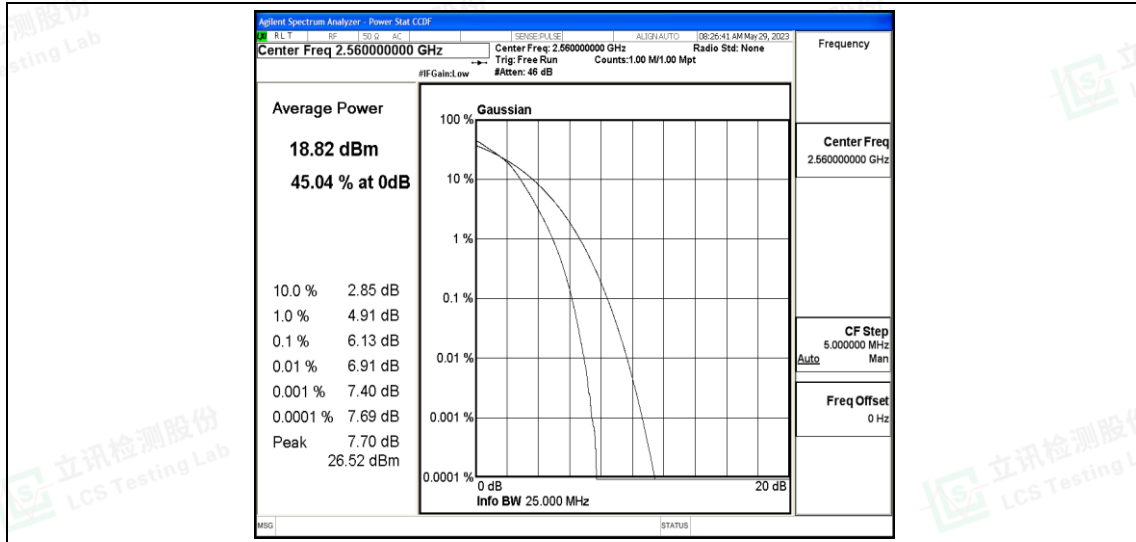

I.3 26dB Bandwidth and Occupied Bandwidth

Test Result

Band	Bandwidth	Modulation	Channel	RB Configuration	Occupied Bandwidth (MHz)	26dB Bandwidth (MHz)	Verdict
Band7	5MHz	QPSK	20775	25RB#0	4.5339	5.179	PASS
Band7	5MHz	QPSK	21100	25RB#0	4.5099	5.141	PASS
Band7	5MHz	QPSK	21425	25RB#0	4.5206	5.332	PASS
Band7	5MHz	16QAM	20775	25RB#0	4.5160	5.137	PASS
Band7	5MHz	16QAM	21100	25RB#0	4.5273	5.250	PASS
Band7	5MHz	16QAM	21425	25RB#0	4.5194	5.243	PASS
Band7	10MHz	QPSK	20800	50RB#0	9.0315	10.23	PASS
Band7	10MHz	QPSK	21100	50RB#0	9.0341	10.22	PASS
Band7	10MHz	QPSK	21400	50RB#0	8.9897	10.15	PASS
Band7	10MHz	16QAM	20800	50RB#0	8.9890	9.988	PASS
Band7	10MHz	16QAM	21100	50RB#0	8.9976	10.20	PASS
Band7	10MHz	16QAM	21400	50RB#0	9.0203	10.18	PASS
Band7	15MHz	QPSK	20825	75RB#0	13.520	15.34	PASS
Band7	15MHz	QPSK	21100	75RB#0	13.512	15.02	PASS
Band7	15MHz	QPSK	21375	75RB#0	13.509	15.16	PASS
Band7	15MHz	16QAM	20825	75RB#0	13.504	15.04	PASS
Band7	15MHz	16QAM	21100	75RB#0	13.492	15.02	PASS
Band7	15MHz	16QAM	21375	75RB#0	13.514	15.12	PASS
Band7	20MHz	QPSK	20850	100RB#0	17.984	19.55	PASS
Band7	20MHz	QPSK	21100	100RB#0	17.978	19.96	PASS
Band7	20MHz	QPSK	21350	100RB#0	17.994	19.84	PASS
Band7	20MHz	16QAM	20850	100RB#0	18.002	19.62	PASS
Band7	20MHz	16QAM	21100	100RB#0	18.021	19.64	PASS
Band7	20MHz	16QAM	21350	100RB#0	18.025	20.04	PASS