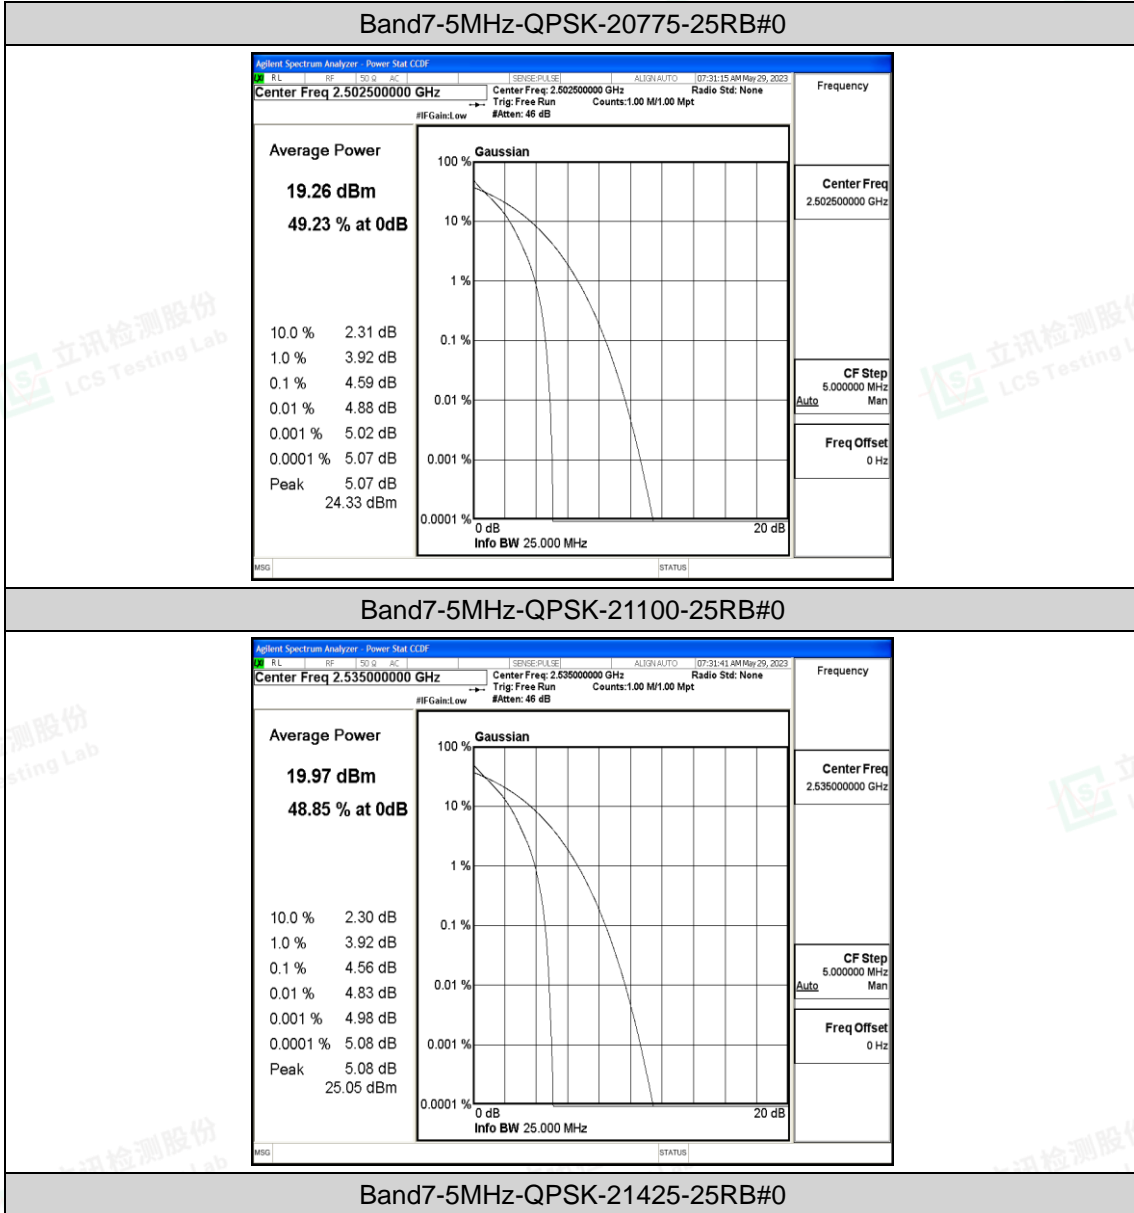

Test Graphs