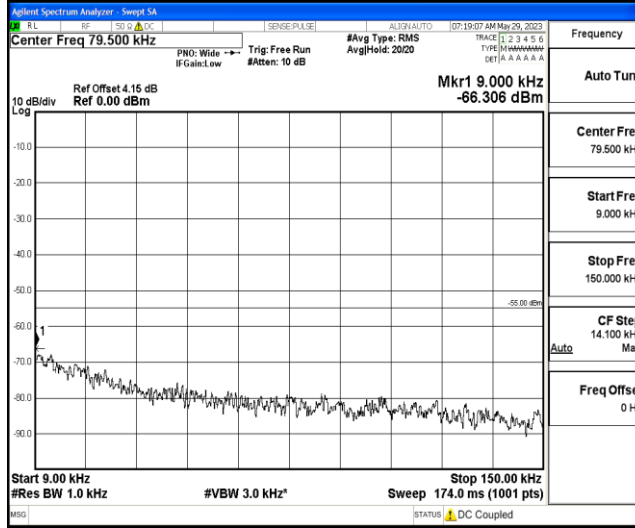

Test Graphs

Band7-5MHz-QPSK-20775-1RB#0-Range1:0.009~0.15MHz