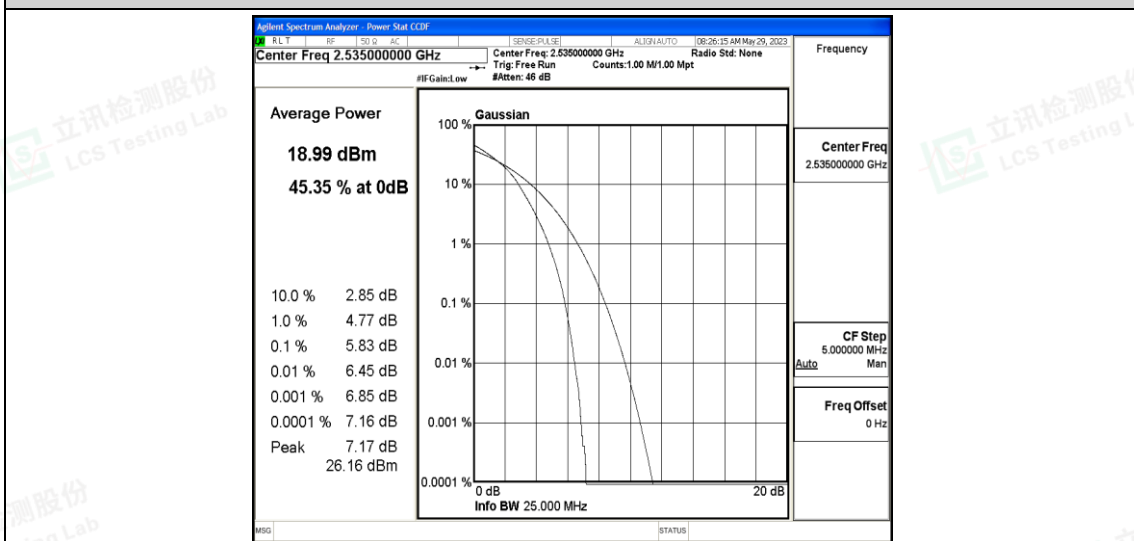

Band7-20MHz-16QAM-21100-100RB#0