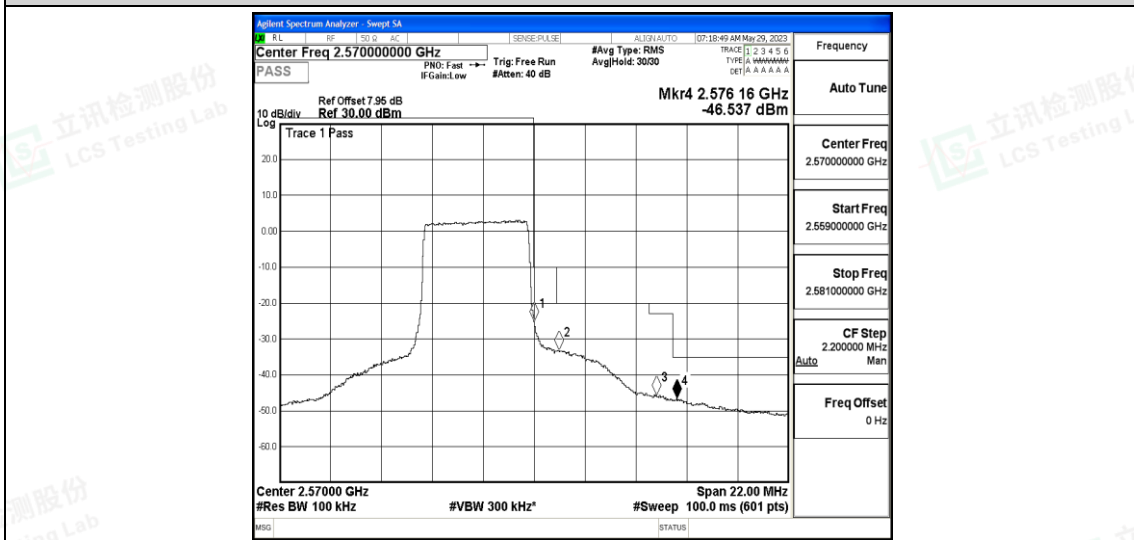

Test Graphs

Band7-5MHz-16QAM-20775-25RB#0

Band7-5MHz-16QAM-21425-25RB#0

Band7-10MHz-QPSK-20800-50RB#0

Shenzhen LCS Compliance Testing Laboratory Ltd.
 Add: 101, 201 Bldg A & 301 Bldg C, Juji Industrial Park Yabianxueziwei, Shajing Street, Baoan District, Shenzhen, 518000, China
 Tel: +(86) 0755-82591330 | E-mail: webmaster@lcs-cert.com | Web: www.lcs-cert.com
 Scan code to check authenticity