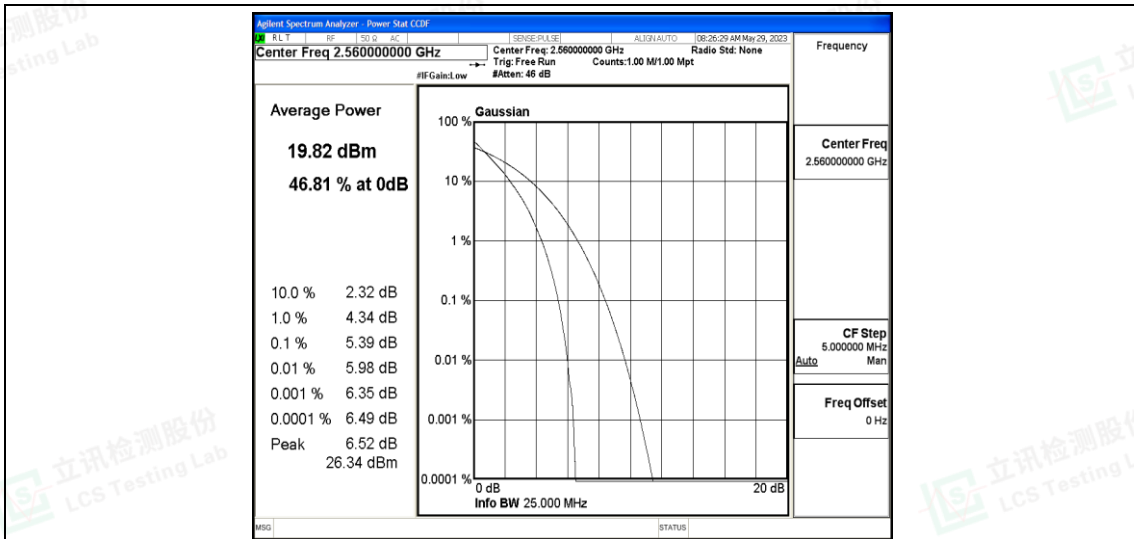

Band7-20MHz-QPSK-21350-100RB#0