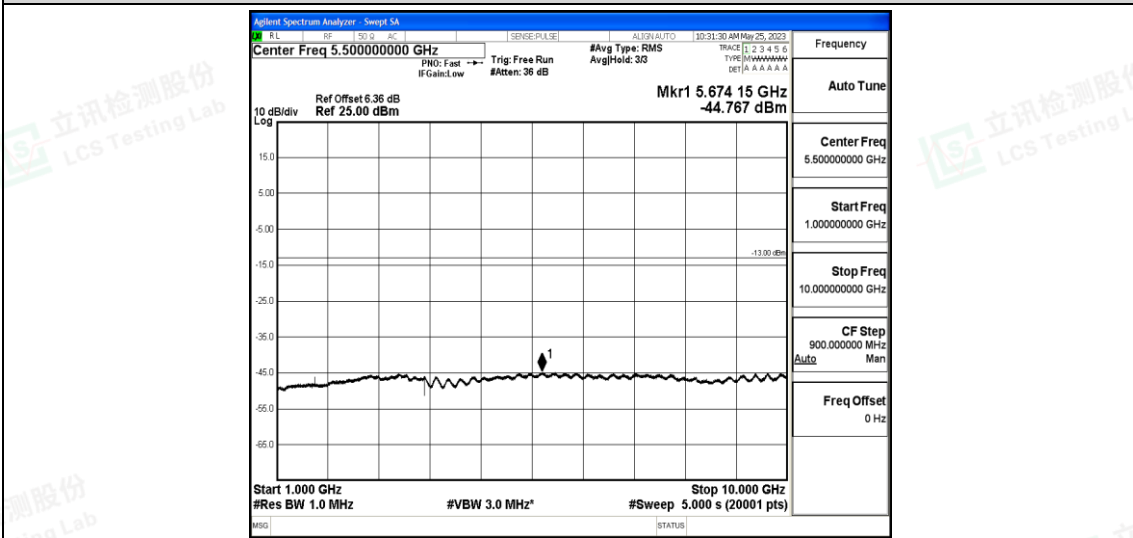

Band5-1.4MHz-16QAM-20407-1RB#0-Range4:1000~10000MHz

Band5-1.4MHz-16QAM-20525-1RB#0-Range1:0.009~0.15MHz

Band5-1.4MHz-16QAM-20525-1RB#0-Range2:0.15~30MHz

Band5-1.4MHz-16QAM-20525-1RB#0-Range3:30~1000MHz

Band5-1.4MHz-16QAM-20525-1RB#0-Range4:1000~10000MHz