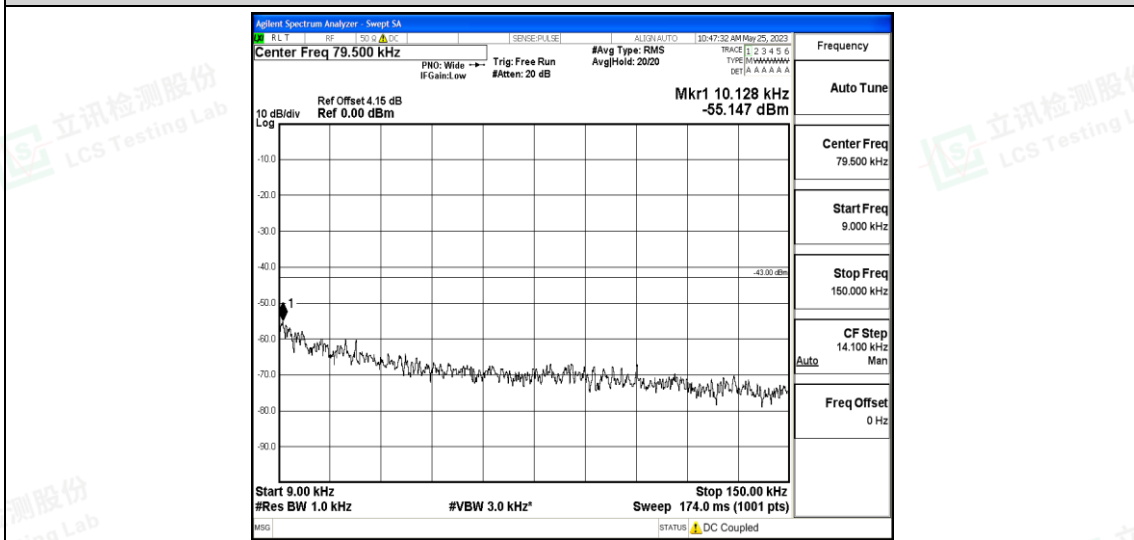

Band5-5MHz-16QAM-20425-1RB#0-Range1:0.009~0.15MHz

Band5-5MHz-16QAM-20425-1RB#0-Range2:0.15~30MHz

Band5-5MHz-16QAM-20425-1RB#0-Range3:30~1000MHz

Band5-5MHz-16QAM-20425-1RB#0-Range4:1000~10000MHz

Band5-5MHz-16QAM-20525-1RB#0-Range1:0.009~0.15MHz