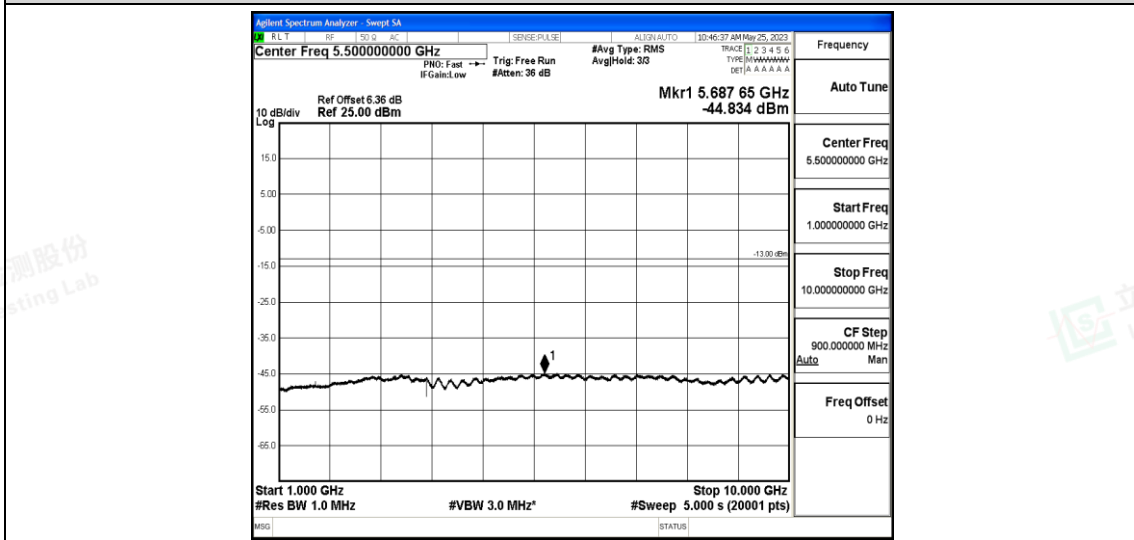

Band5-5MHz-16QAM-20425-1RB#0-Range1:0.009~0.15MHz

Band5-5MHz-16QAM-20425-1RB#0-Range2:0.15~30MHz

Band5-5MHz-16QAM-20425-1RB#0-Range3:30~1000MHz

Band5-5MHz-16QAM-20425-1RB#0-Range4:1000~10000MHz

Band5-5MHz-16QAM-20525-1RB#0-Range1:0.009~0.15MHz