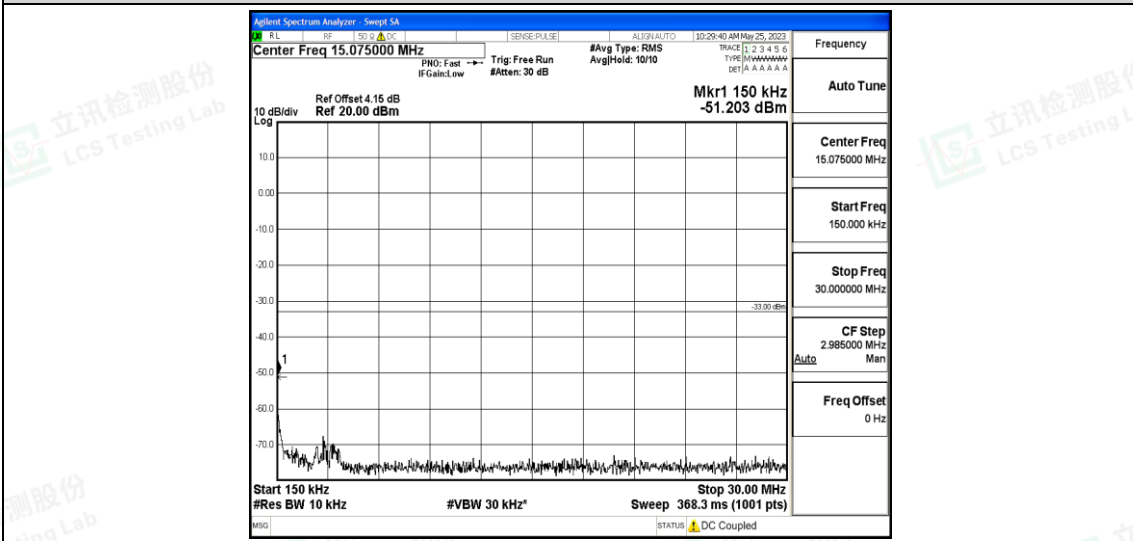

Band5-1.4MHz-QPSK-20643-1RB#0-Range2:0.15~30MHz

Band5-1.4MHz-QPSK-20643-1RB#0-Range3:30~1000MHz

Band5-1.4MHz-QPSK-20643-1RB#0-Range4:1000~10000MHz

Band5-1.4MHz-16QAM-20407-1RB#0-Range1:0.009~0.15MHz

Band5-1.4MHz-16QAM-20407-1RB#0-Range2:0.15~30MHz