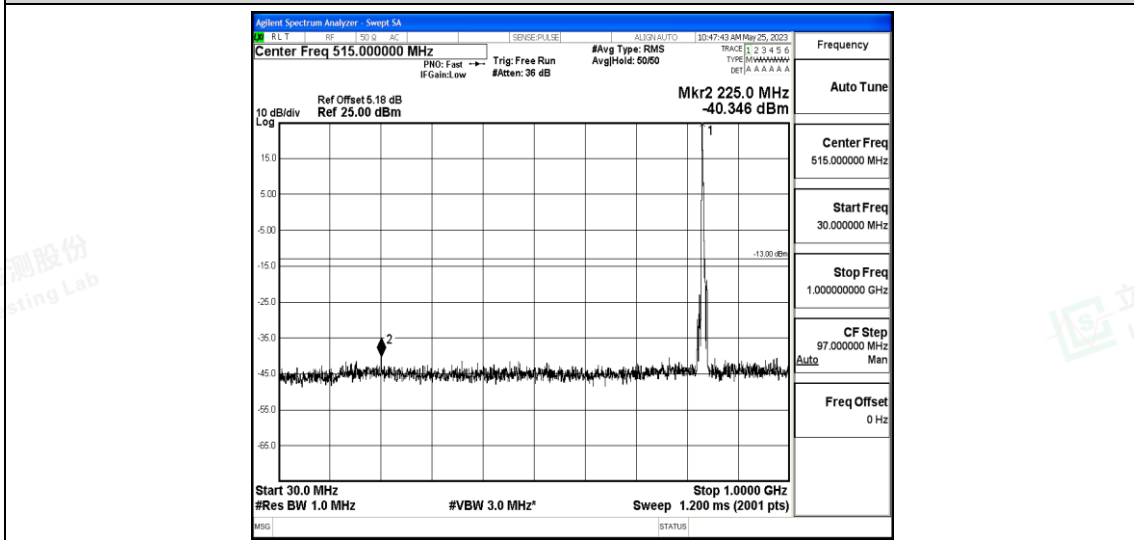

Band5-5MHz-16QAM-20525-1RB#0-Range4:1000~10000MHz