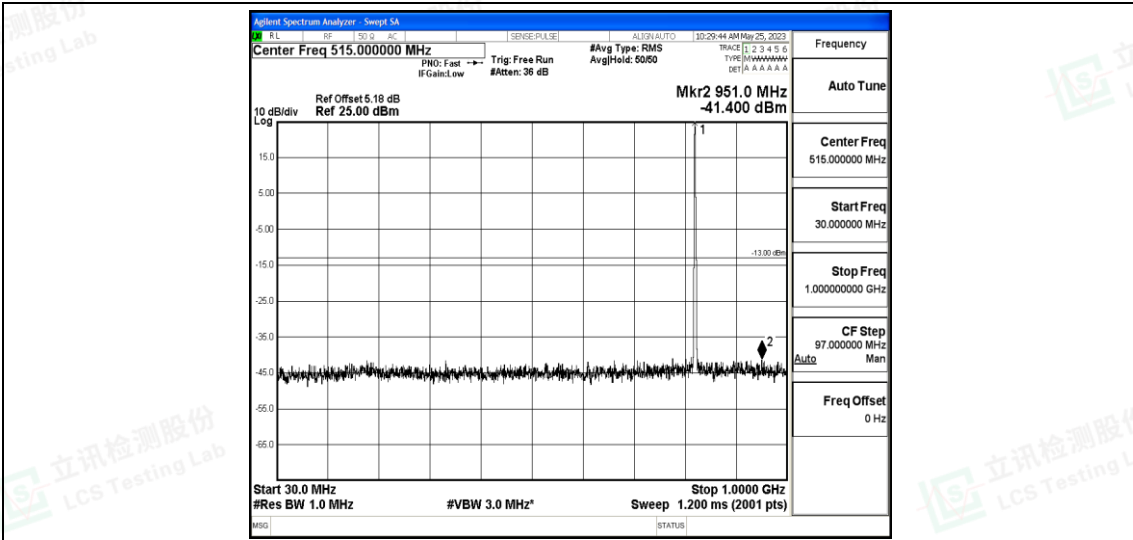

Band5-1.4MHz-16QAM-20407-1RB#0-Range4:1000~10000MHz