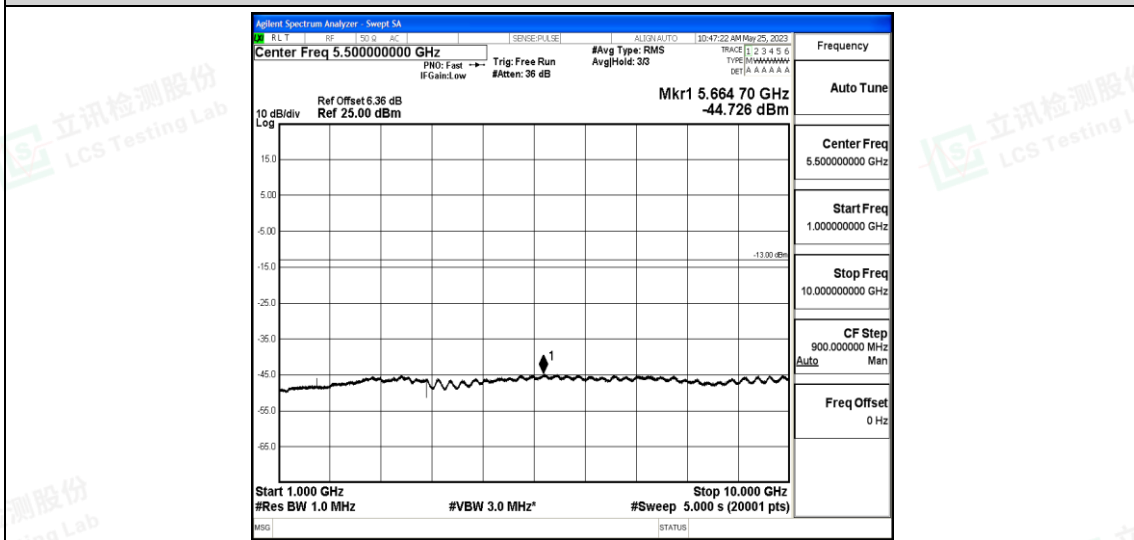

Band5-5MHz-QPSK-20625-1RB#0-Range1:0.009~0.15MHz