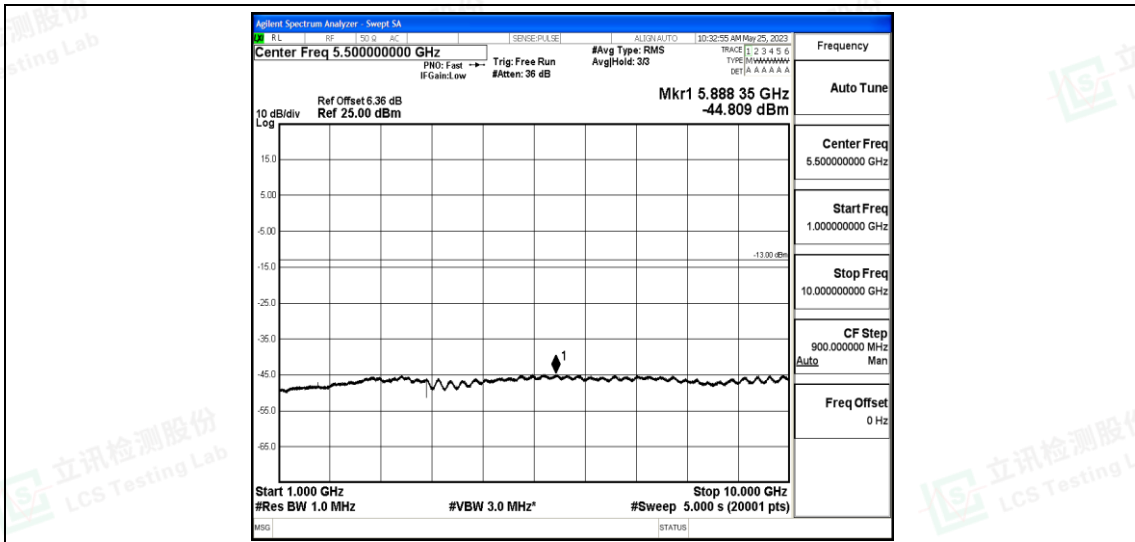

Band5-1.4MHz-16QAM-20643-1RB#0-Range1:0.009~0.15MHz

Band5-1.4MHz-16QAM-20643-1RB#0-Range2:0.15~30MHz

Band5-1.4MHz-16QAM-20643-1RB#0-Range3:30~1000MHz

Band5-1.4MHz-16QAM-20643-1RB#0-Range4:1000~10000MHz

Band5-3MHz-QPSK-20415-1RB#0-Range1:0.009~0.15MHz