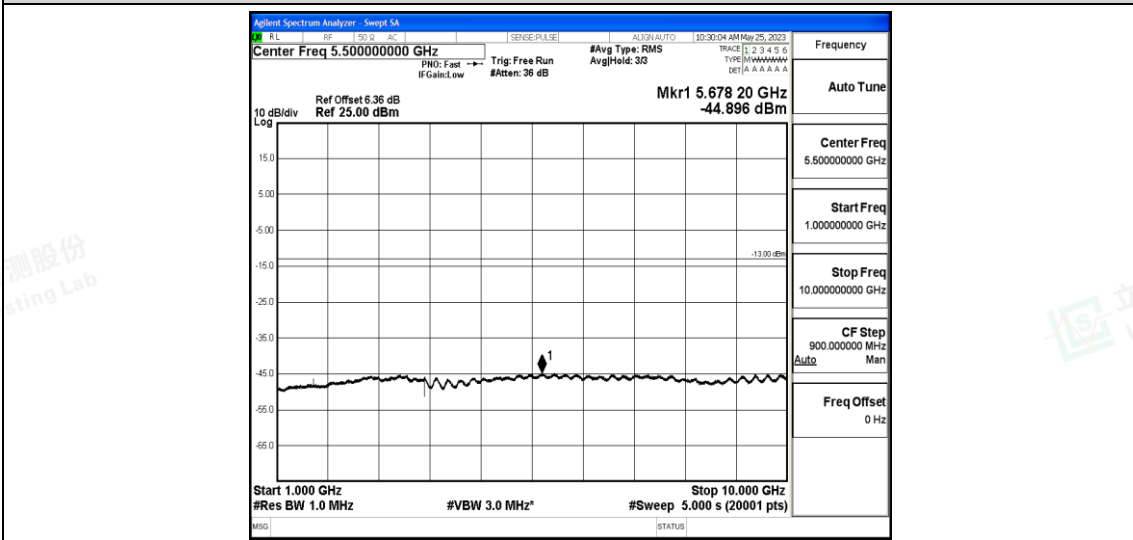

Band5-1.4MHz-16QAM-20525-1RB#0-Range1:0.009~0.15MHz