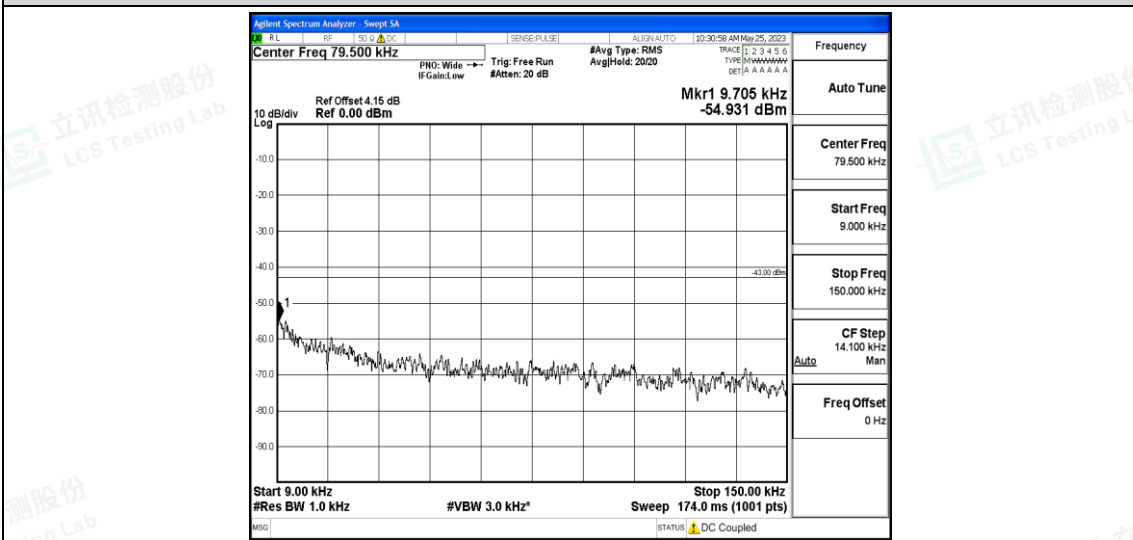

Band5-1.4MHz-16QAM-20525-1RB#0-Range2:0.15~30MHz