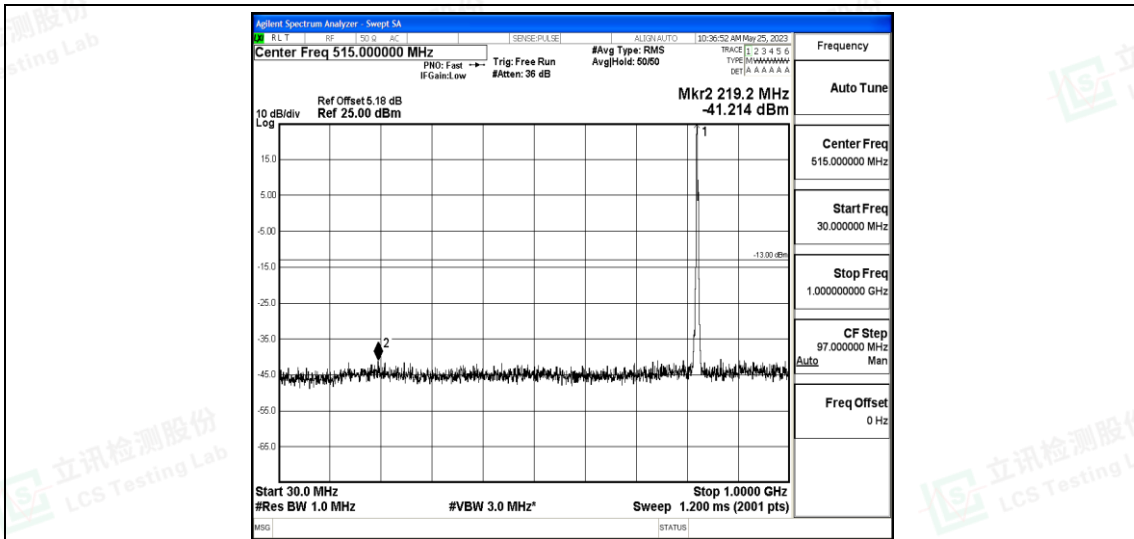

Band5-3MHz-QPSK-20415-1RB#0-Range4:1000~10000MHz