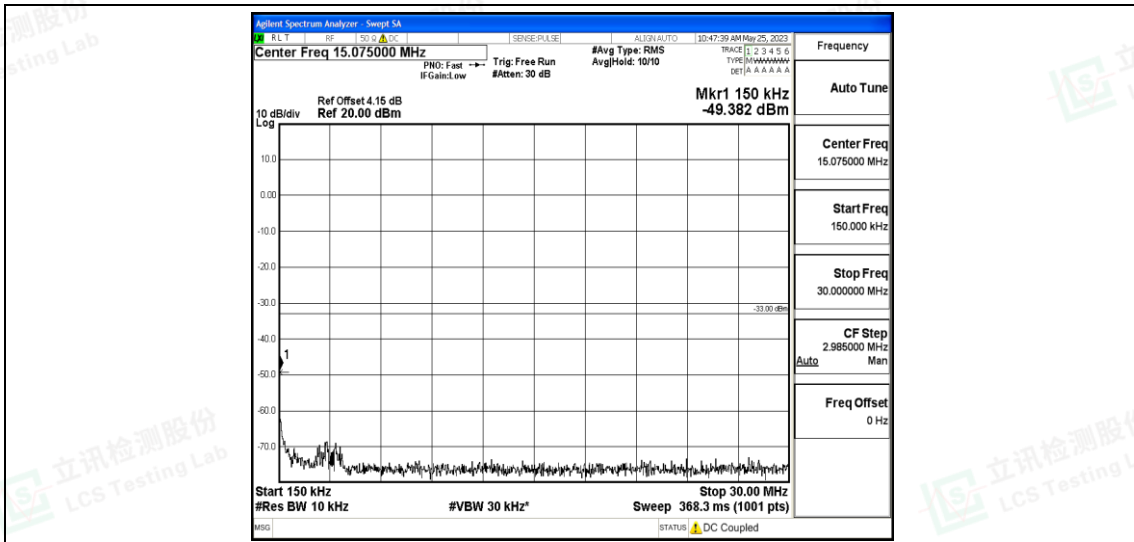

Band5-5MHz-16QAM-20525-1RB#0-Range3:30~1000MHz