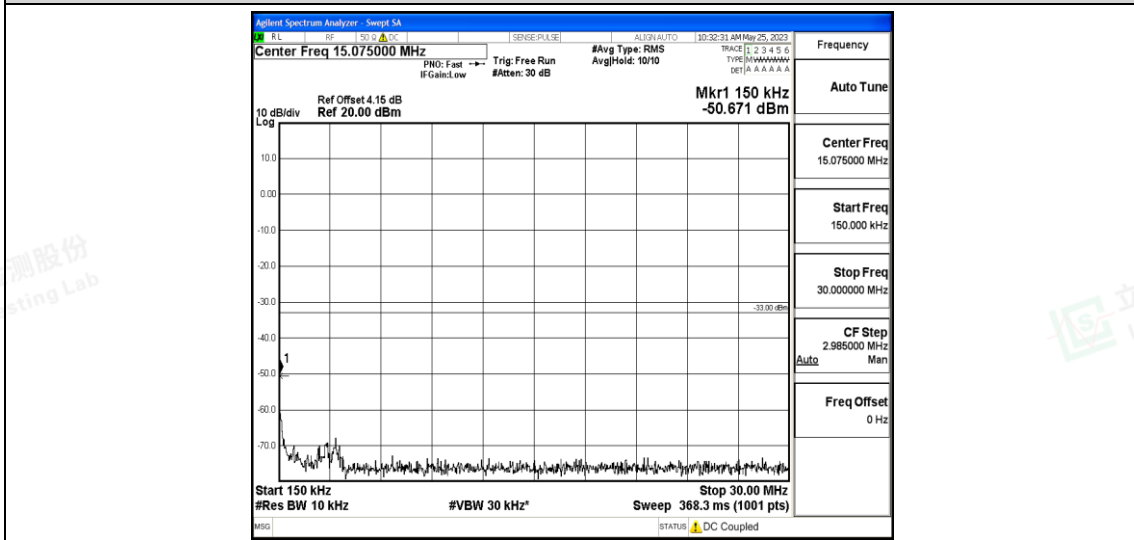

Band5-1.4MHz-16QAM-20643-1RB#0-Range3:30~1000MHz