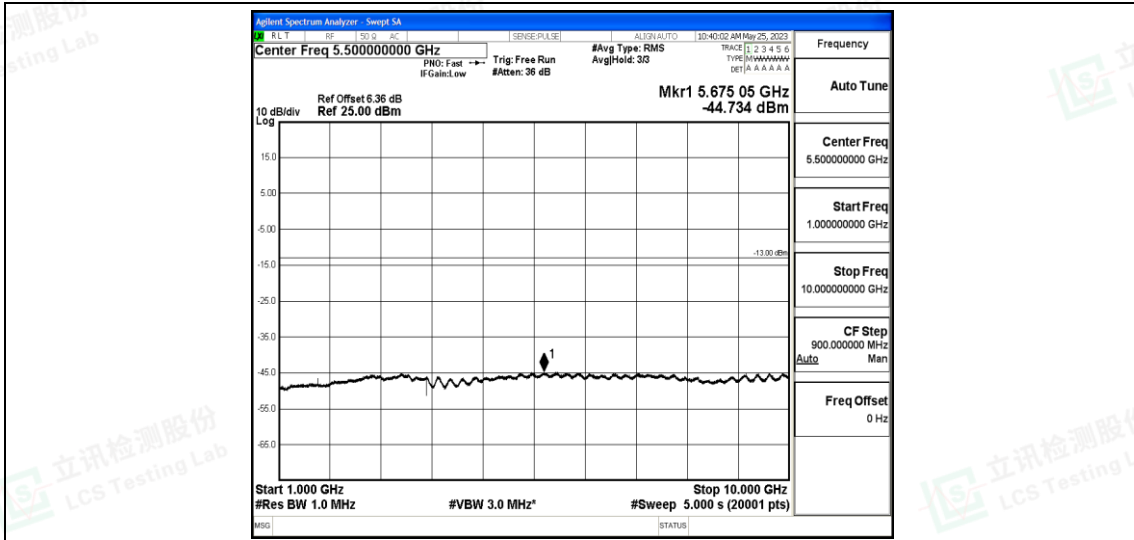

Band5-3MHz-16QAM-20415-1RB#0-Range1:0.009~0.15MHz