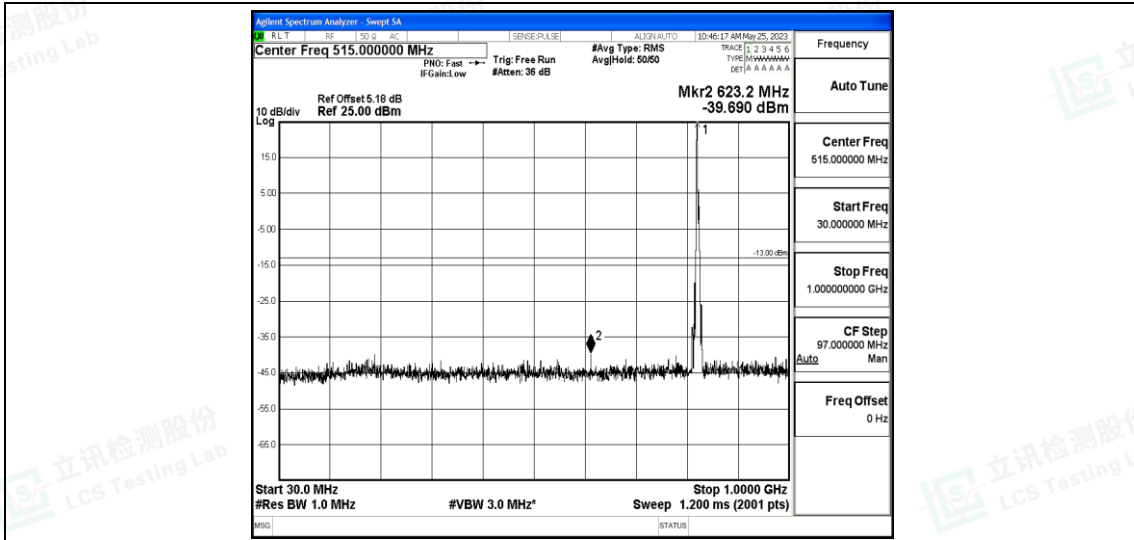

Band5-5MHz-16QAM-20425-1RB#0-Range1:0.009~0.15MHz

Band5-5MHz-16QAM-20425-1RB#0-Range2:0.15~30MHz

Band5-5MHz-16QAM-20425-1RB#0-Range3:30~1000MHz

Band5-5MHz-16QAM-20425-1RB#0-Range4:1000~10000MHz

Band5-5MHz-16QAM-20525-1RB#0-Range1:0.009~0.15MHz