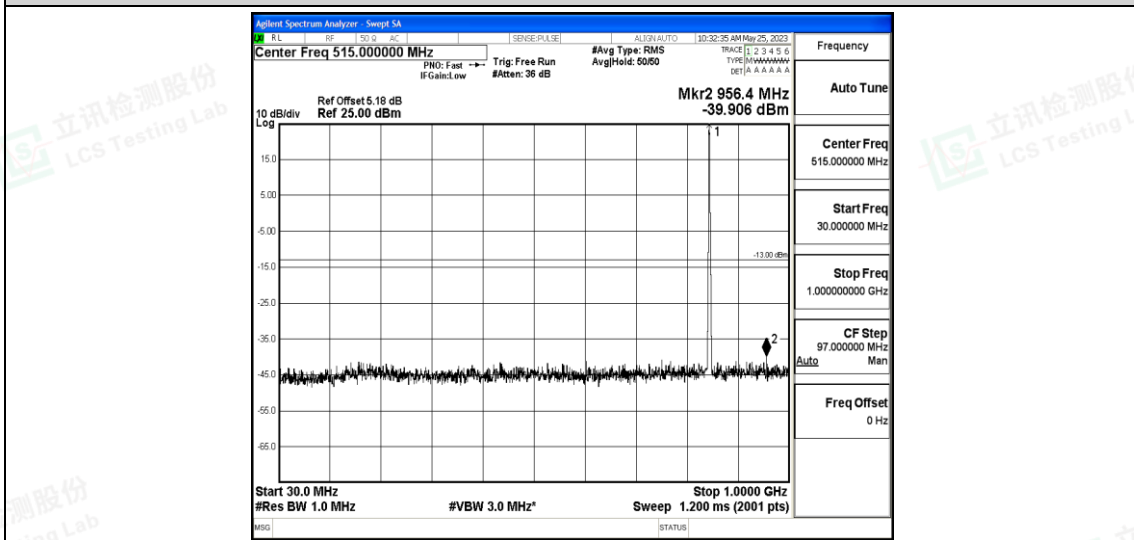

Band5-1.4MHz-16QAM-20643-1RB#0-Range1:0.009~0.15MHz

Band5-1.4MHz-16QAM-20643-1RB#0-Range2:0.15~30MHz

Band5-1.4MHz-16QAM-20643-1RB#0-Range3:30~1000MHz

Band5-1.4MHz-16QAM-20643-1RB#0-Range4:1000~10000MHz

Band5-3MHz-QPSK-20415-1RB#0-Range1:0.009~0.15MHz