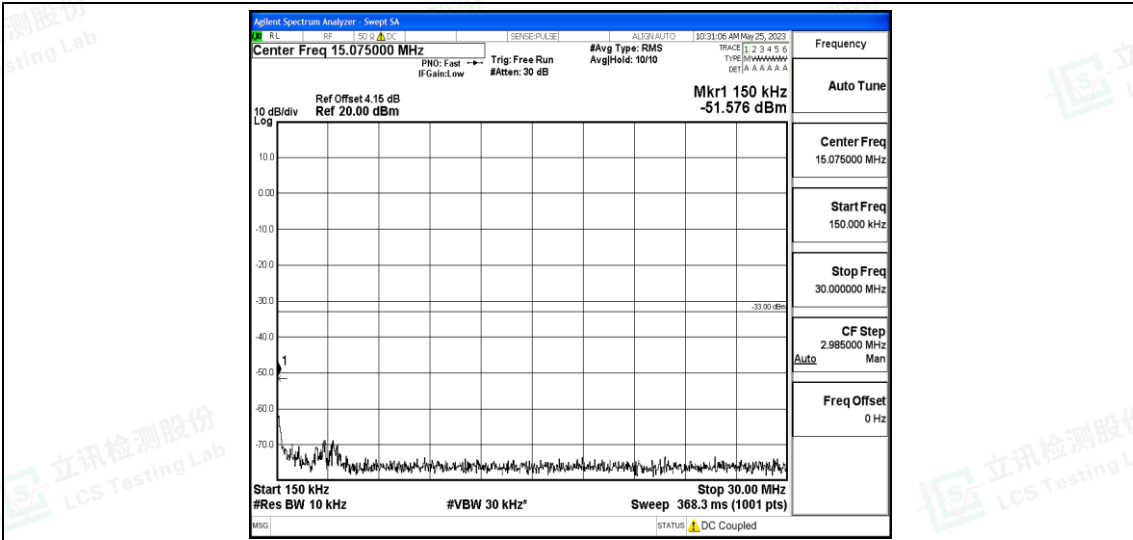

Band5-1.4MHz-16QAM-20407-1RB#0-Range4:1000~10000MHz

Band5-1.4MHz-16QAM-20525-1RB#0-Range1:0.009~0.15MHz

Band5-1.4MHz-16QAM-20525-1RB#0-Range2:0.15~30MHz

Band5-1.4MHz-16QAM-20525-1RB#0-Range3:30~1000MHz

Band5-1.4MHz-16QAM-20525-1RB#0-Range4:1000~10000MHz