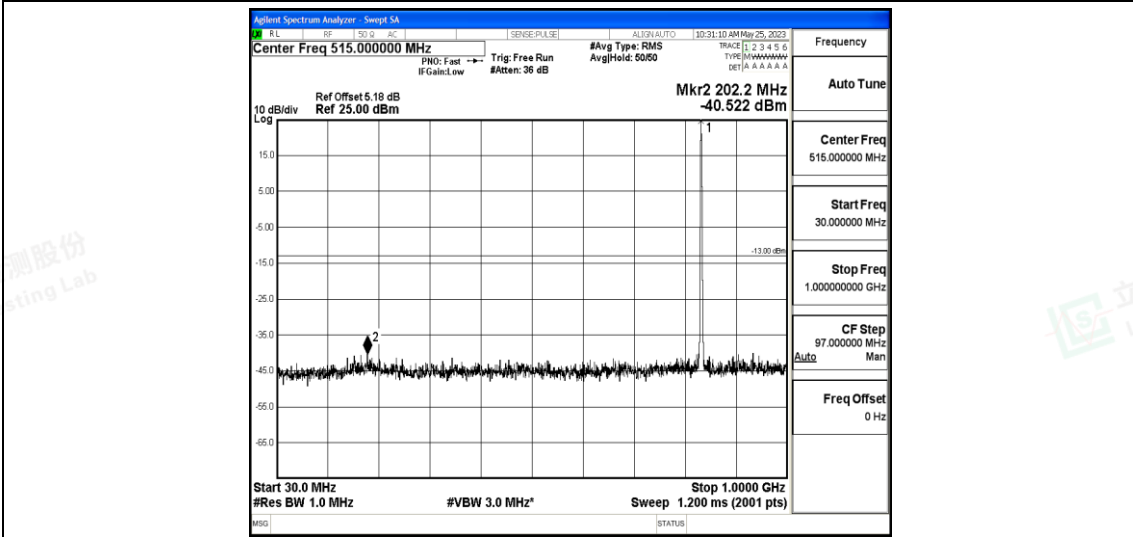

Band5-1.4MHz-16QAM-20407-1RB#0-Range4:1000~10000MHz

Band5-1.4MHz-16QAM-20525-1RB#0-Range1:0.009~0.15MHz

Band5-1.4MHz-16QAM-20525-1RB#0-Range2:0.15~30MHz

Band5-1.4MHz-16QAM-20525-1RB#0-Range3:30~1000MHz

Band5-1.4MHz-16QAM-20525-1RB#0-Range4:1000~10000MHz