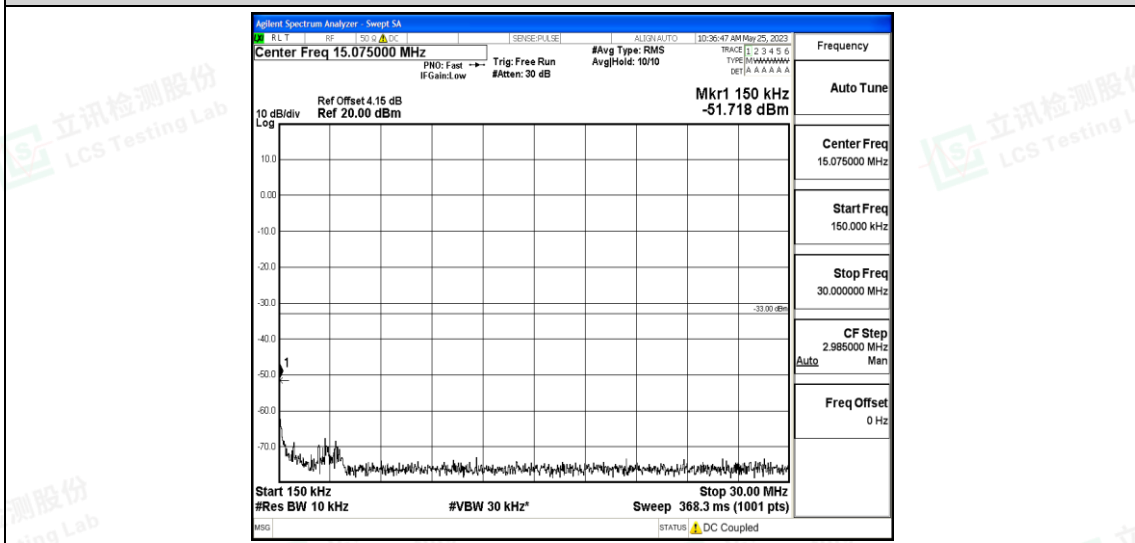

Band5-3MHz-QPSK-20415-1RB#0-Range3:30~1000MHz