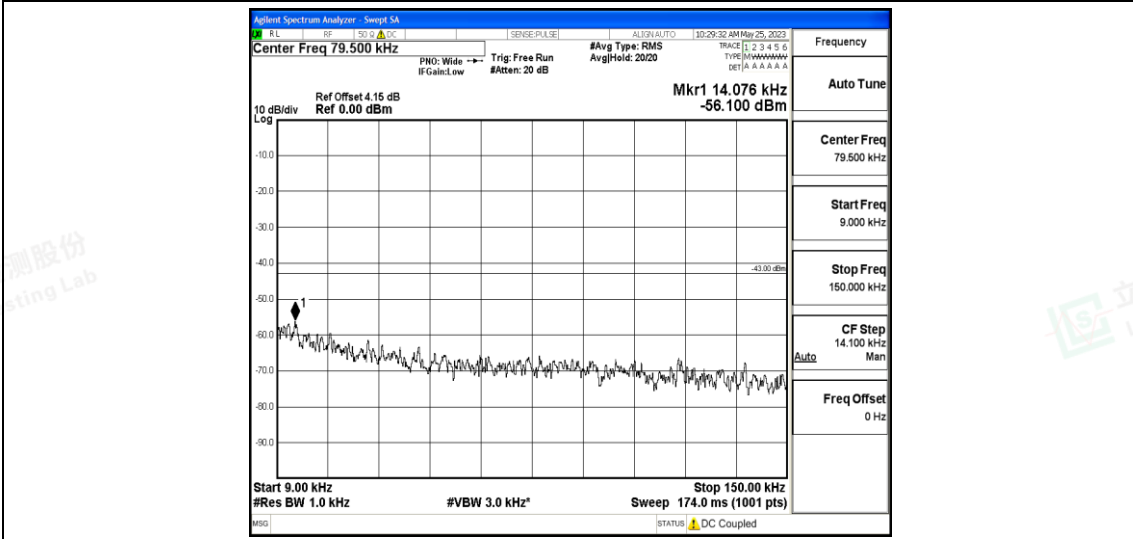

Band5-1.4MHz-QPSK-20643-1RB#0-Range2:0.15~30MHz

Band5-1.4MHz-QPSK-20643-1RB#0-Range3:30~1000MHz

Band5-1.4MHz-QPSK-20643-1RB#0-Range4:1000~10000MHz

Band5-1.4MHz-16QAM-20407-1RB#0-Range1:0.009~0.15MHz

Band5-1.4MHz-16QAM-20407-1RB#0-Range2:0.15~30MHz