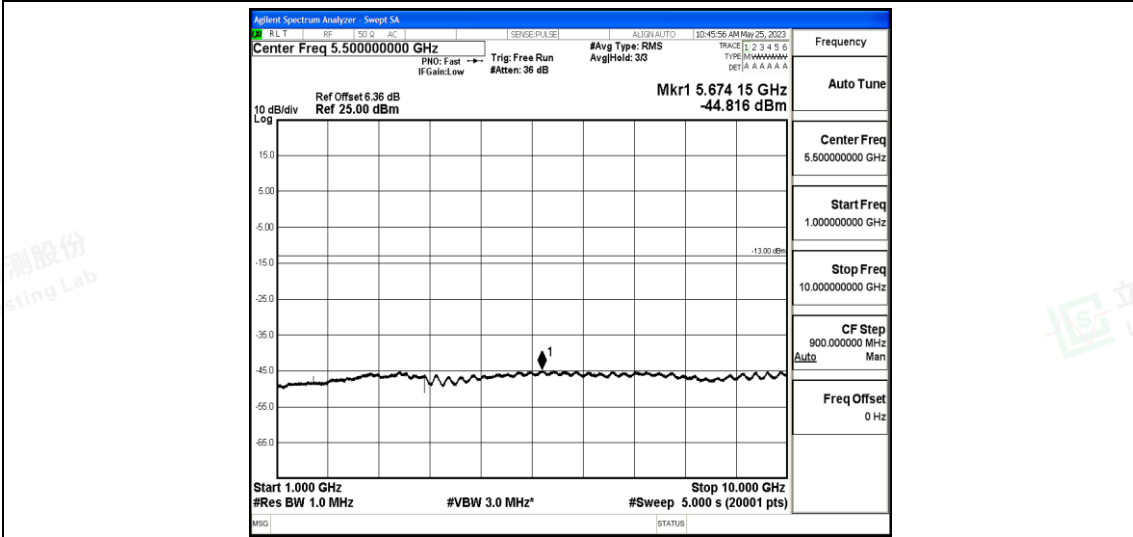

Band5-5MHz-QPSK-20525-1RB#0-Range1:0.009~0.15MHz