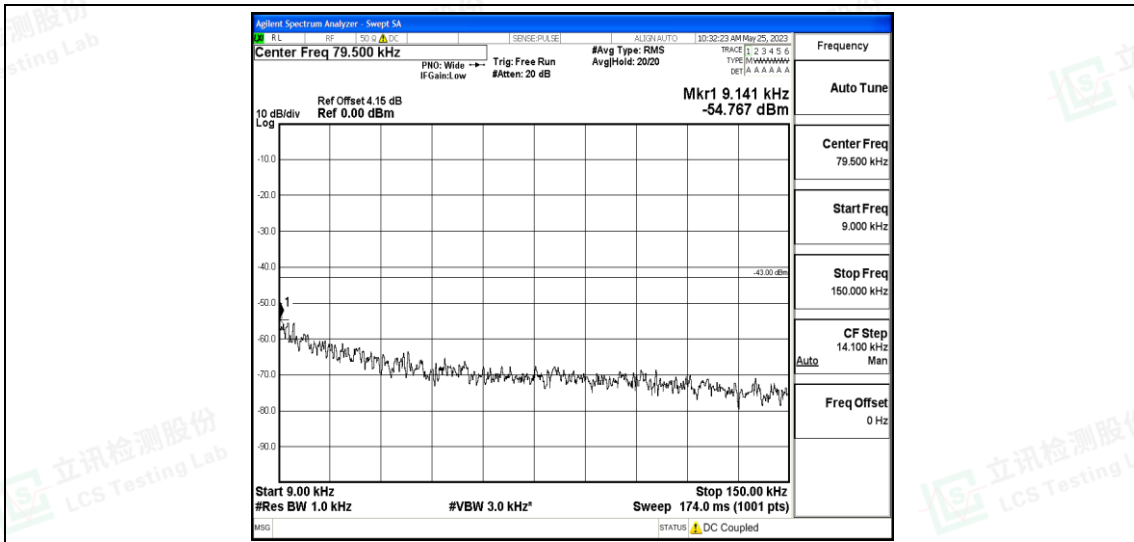

Band5-1.4MHz-16QAM-20643-1RB#0-Range2:0.15~30MHz