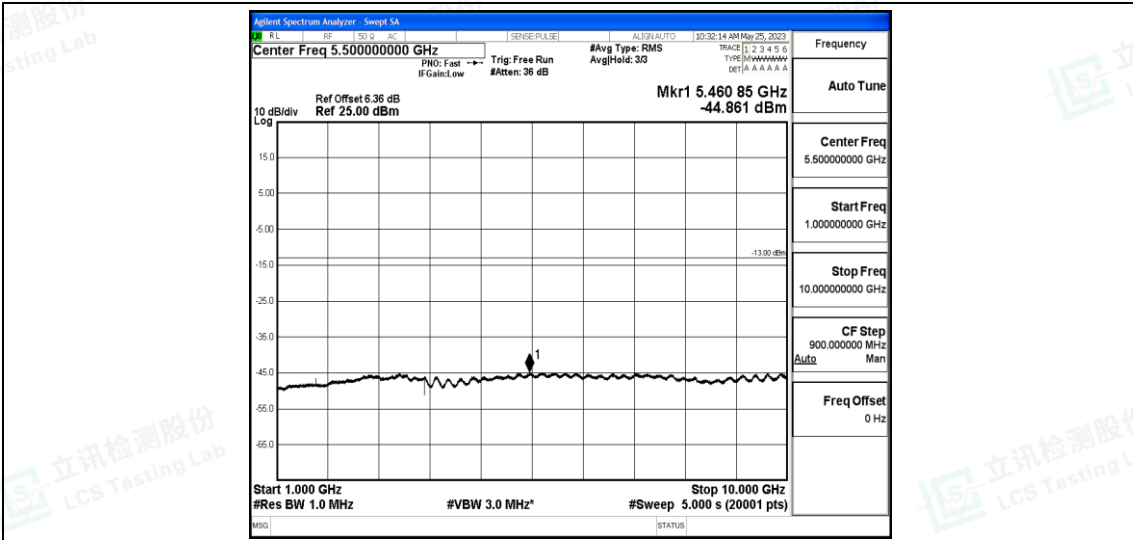

Band5-1.4MHz-QPSK-20643-1RB#0-Range2:0.15~30MHz

Band5-1.4MHz-QPSK-20643-1RB#0-Range3:30~1000MHz

Band5-1.4MHz-QPSK-20643-1RB#0-Range4:1000~10000MHz

Band5-1.4MHz-16QAM-20407-1RB#0-Range1:0.009~0.15MHz

Band5-1.4MHz-16QAM-20407-1RB#0-Range2:0.15~30MHz