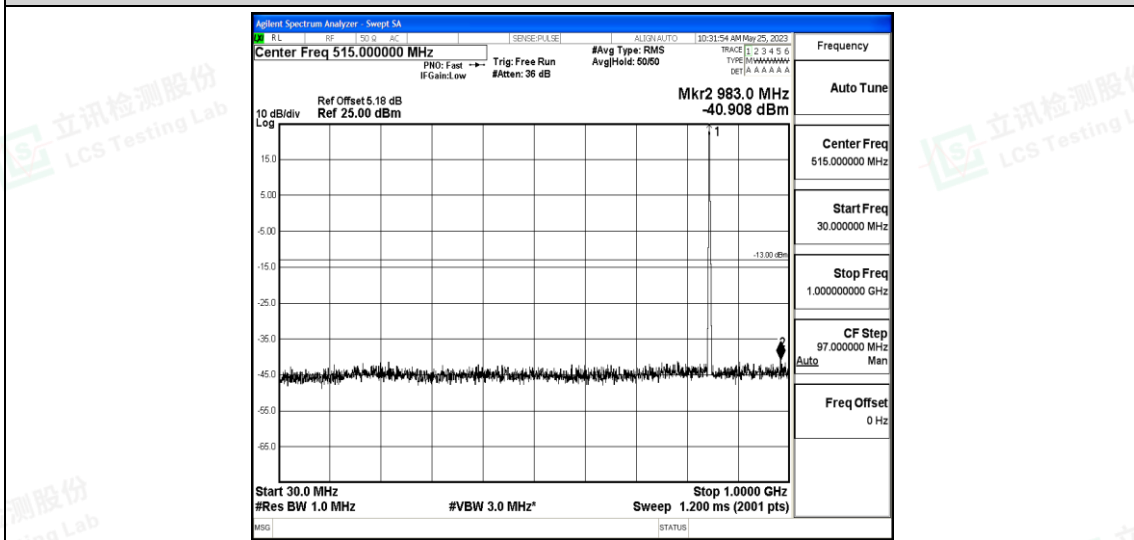

Band5-1.4MHz-QPSK-20643-1RB#0-Range2:0.15~30MHz

Band5-1.4MHz-QPSK-20643-1RB#0-Range3:30~1000MHz

Band5-1.4MHz-QPSK-20643-1RB#0-Range4:1000~10000MHz

Band5-1.4MHz-16QAM-20407-1RB#0-Range1:0.009~0.15MHz

Band5-1.4MHz-16QAM-20407-1RB#0-Range2:0.15~30MHz