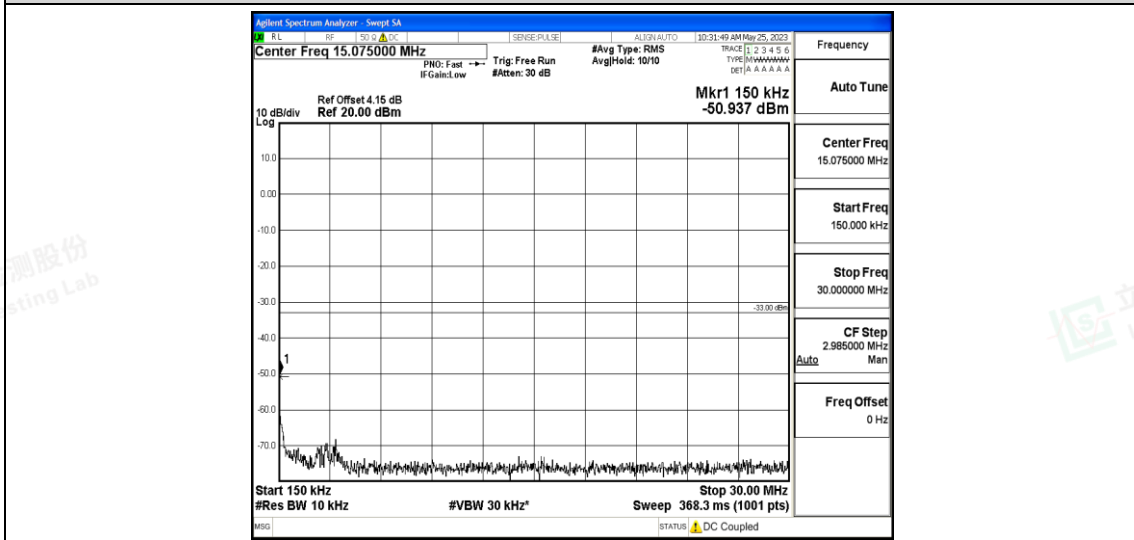

Band5-1.4MHz-QPSK-20643-1RB#0-Range2:0.15~30MHz

Band5-1.4MHz-QPSK-20643-1RB#0-Range3:30~1000MHz

Band5-1.4MHz-QPSK-20643-1RB#0-Range4:1000~10000MHz

Band5-1.4MHz-16QAM-20407-1RB#0-Range1:0.009~0.15MHz

Band5-1.4MHz-16QAM-20407-1RB#0-Range2:0.15~30MHz