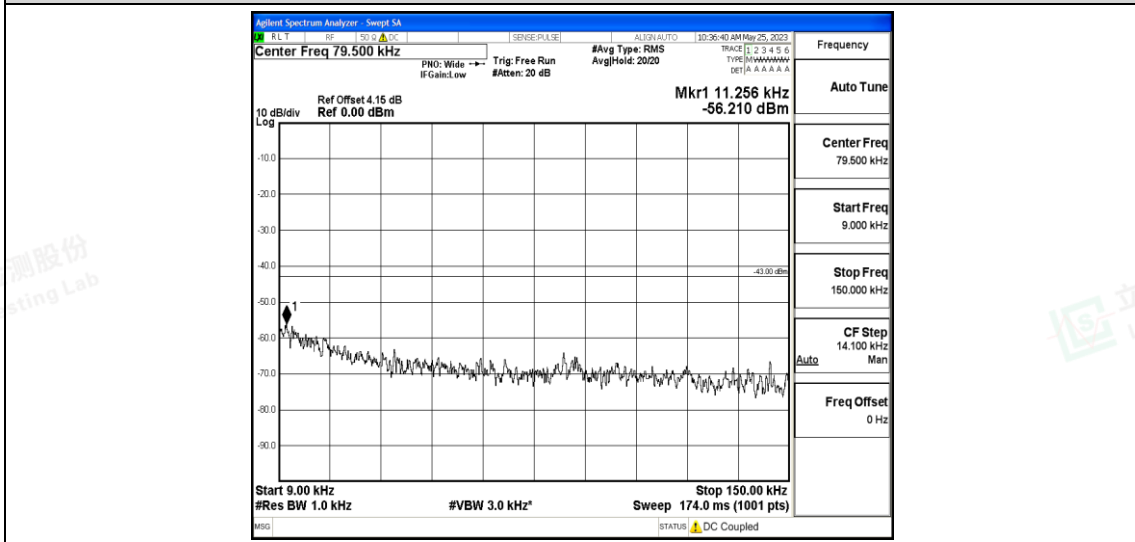

Band5-1.4MHz-16QAM-20643-1RB#0-Range1:0.009~0.15MHz

Band5-1.4MHz-16QAM-20643-1RB#0-Range2:0.15~30MHz

Band5-1.4MHz-16QAM-20643-1RB#0-Range3:30~1000MHz

Band5-1.4MHz-16QAM-20643-1RB#0-Range4:1000~10000MHz

Band5-3MHz-QPSK-20415-1RB#0-Range1:0.009~0.15MHz