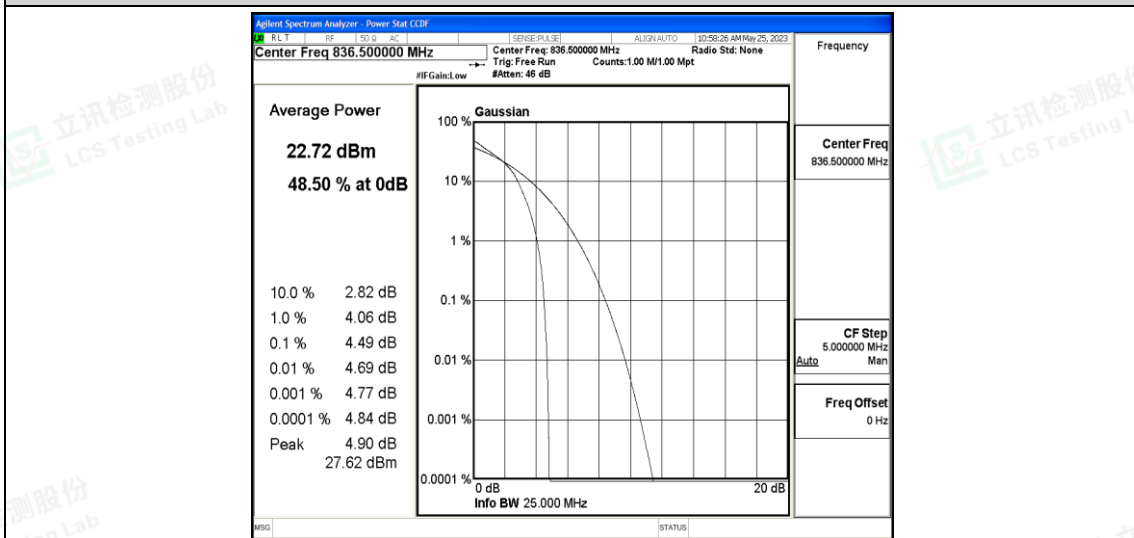

Band5-10MHz-16QAM-20525-50RB#0