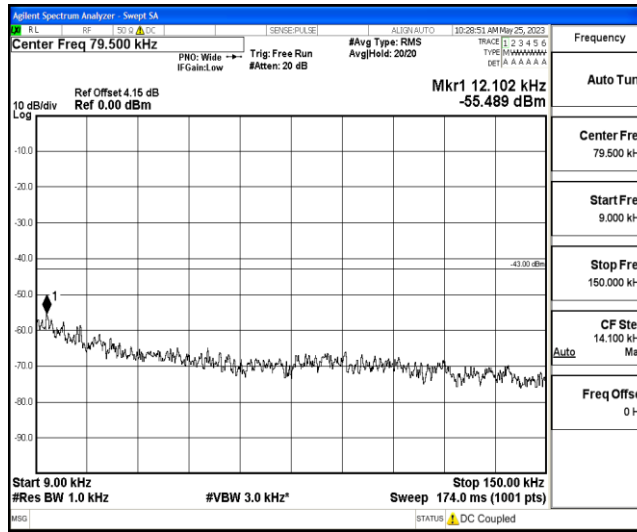

Test Graphs

Band5-1.4MHz-QPSK-20407-1RB#0-Range1:0.009~0.15MHz