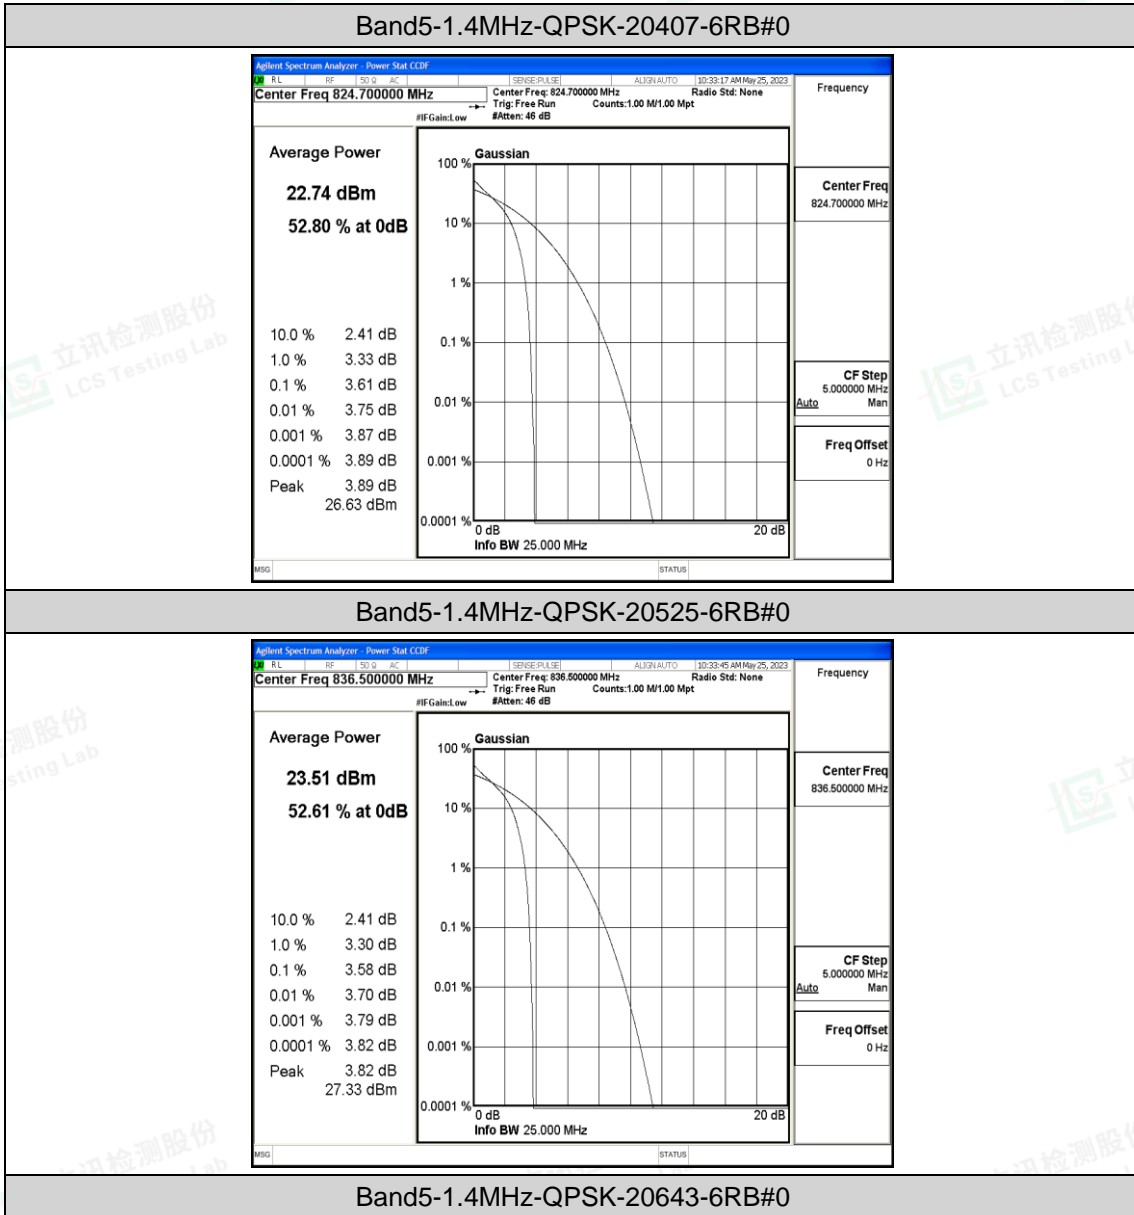

Test Graphs