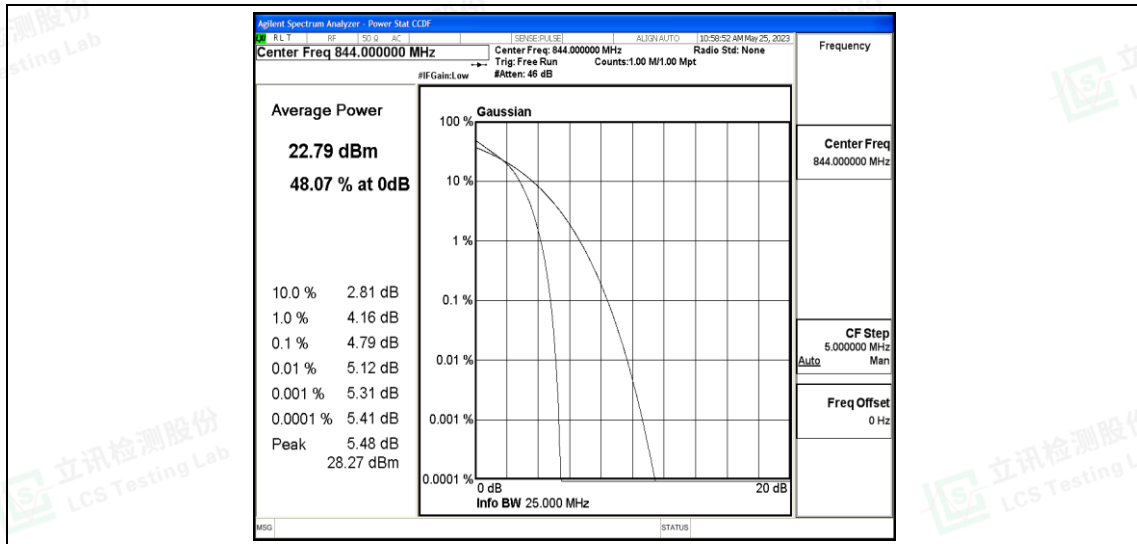

H.3 26dB Bandwidth and Occupied Bandwidth

Test Result

Band	Bandwidth	Modulation	Channel	RB Configuration	Occupied Bandwidth (MHz)	26dB Bandwidth (MHz)	Verdict
Band5	1.4MHz	QPSK	20407	6RB#0	1.1014	1.255	PASS
Band5	1.4MHz	QPSK	20525	6RB#0	1.1049	1.296	PASS
Band5	1.4MHz	QPSK	20643	6RB#0	1.1103	1.293	PASS
Band5	1.4MHz	16QAM	20407	6RB#0	1.1047	1.265	PASS
Band5	1.4MHz	16QAM	20525	6RB#0	1.1071	1.361	PASS
Band5	1.4MHz	16QAM	20643	6RB#0	1.1089	1.277	PASS
Band5	3MHz	QPSK	20415	15RB#0	2.7197	3.016	PASS
Band5	3MHz	QPSK	20525	15RB#0	2.7158	3.016	PASS
Band5	3MHz	QPSK	20635	15RB#0	2.7189	3.392	PASS
Band5	3MHz	16QAM	20415	15RB#0	2.7146	3.054	PASS
Band5	3MHz	16QAM	20525	15RB#0	2.7085	3.064	PASS
Band5	3MHz	16QAM	20635	15RB#0	2.7221	3.487	PASS
Band5	5MHz	QPSK	20425	25RB#0	4.5350	5.326	PASS
Band5	5MHz	QPSK	20525	25RB#0	4.5411	5.332	PASS
Band5	5MHz	QPSK	20625	25RB#0	4.5320	6.304	PASS
Band5	5MHz	16QAM	20425	25RB#0	4.5275	5.017	PASS
Band5	5MHz	16QAM	20525	25RB#0	4.5255	5.016	PASS
Band5	5MHz	16QAM	20625	25RB#0	4.5565	7.374	PASS
Band5	10MHz	QPSK	20450	50RB#0	9.0812	15.65	PASS
Band5	10MHz	QPSK	20525	50RB#0	9.0294	10.35	PASS
Band5	10MHz	QPSK	20600	50RB#0	9.0393	11.04	PASS
Band5	10MHz	16QAM	20450	50RB#0	9.0753	14.29	PASS
Band5	10MHz	16QAM	20525	50RB#0	9.0102	9.985	PASS
Band5	10MHz	16QAM	20600	50RB#0	9.0218	11.05	PASS