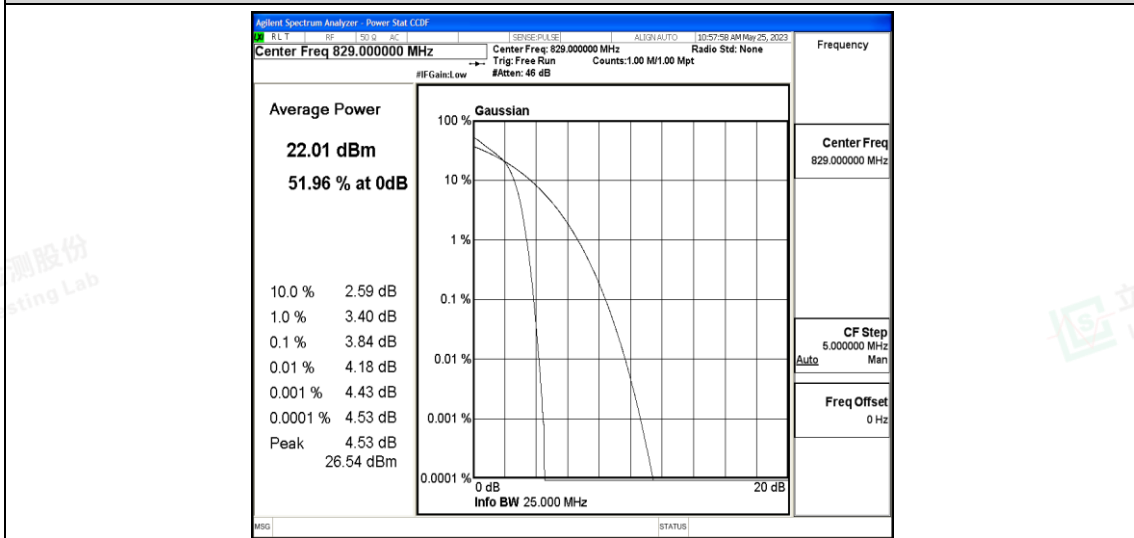

Band5-10MHz-16QAM-20450-50RB#0