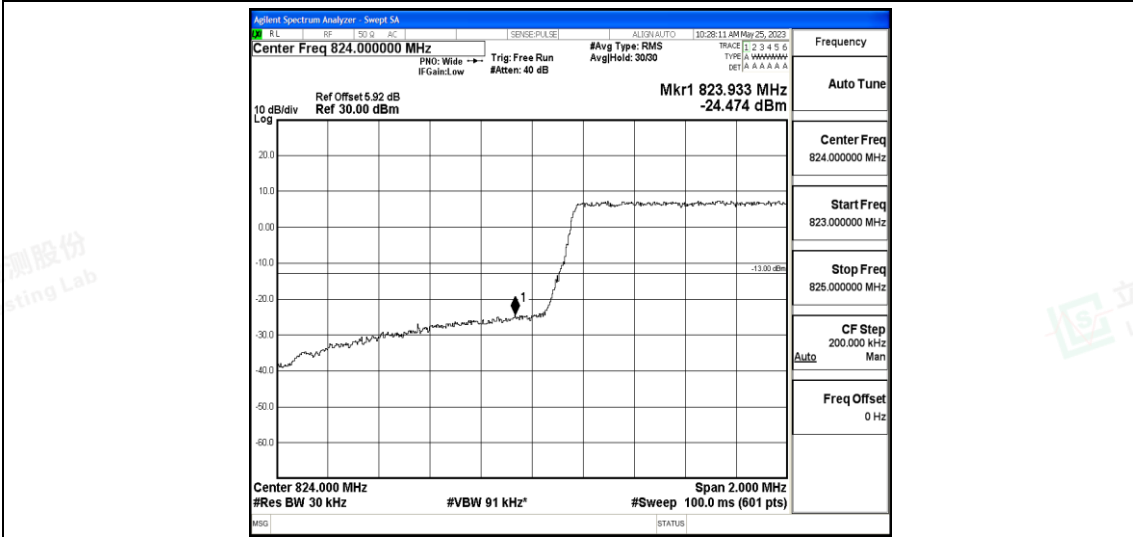

Band5-1.4MHz-16QAM-20407-6RB#0