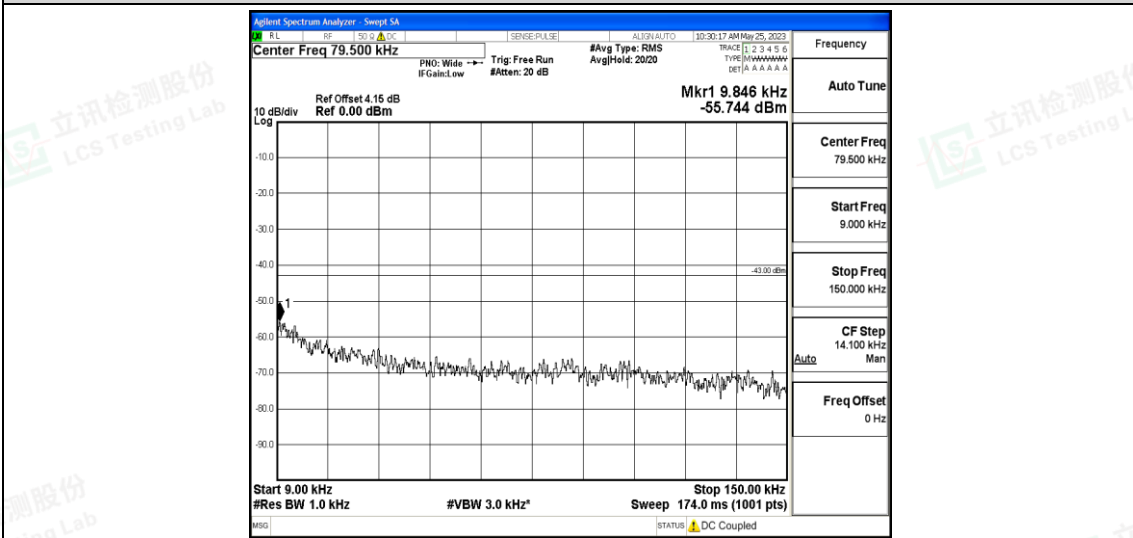

Band5-1.4MHz-QPSK-20525-1RB#0-Range1:0.009~0.15MHz