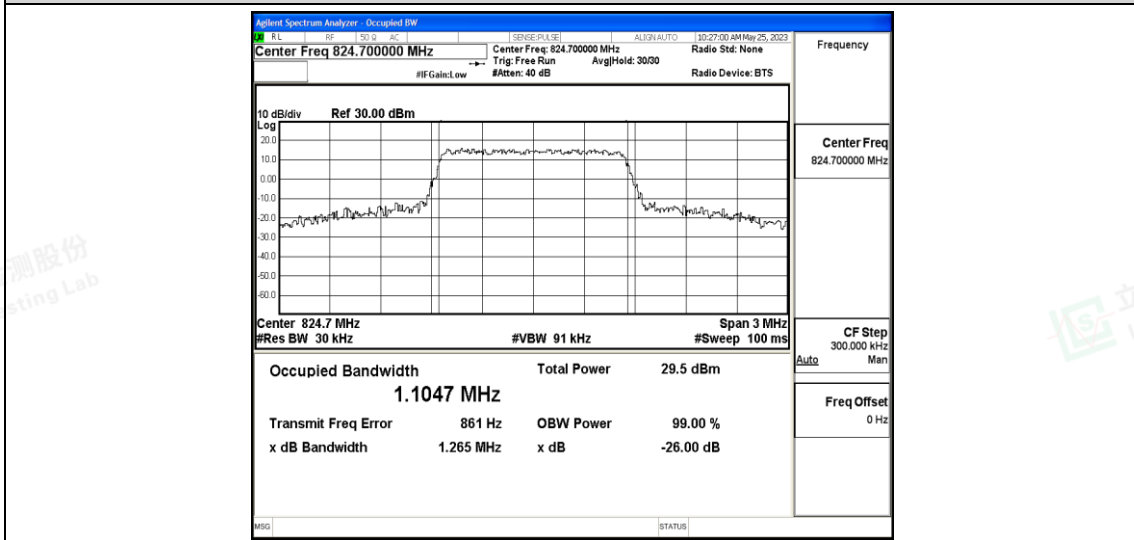

Band5-1.4MHz-16QAM-20407-6RB#0