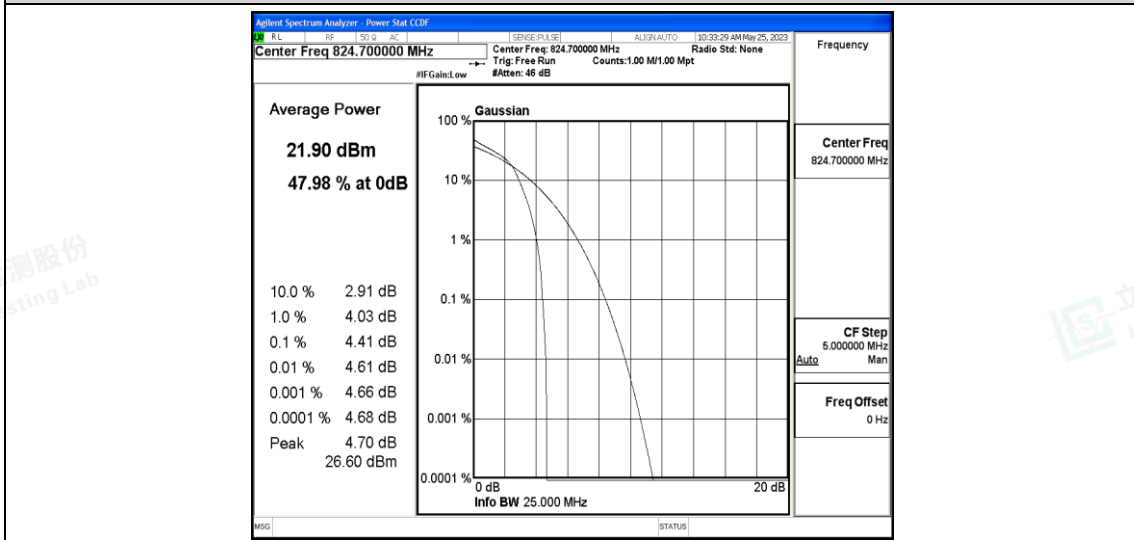

Band5-1.4MHz-16QAM-20407-6RB#0