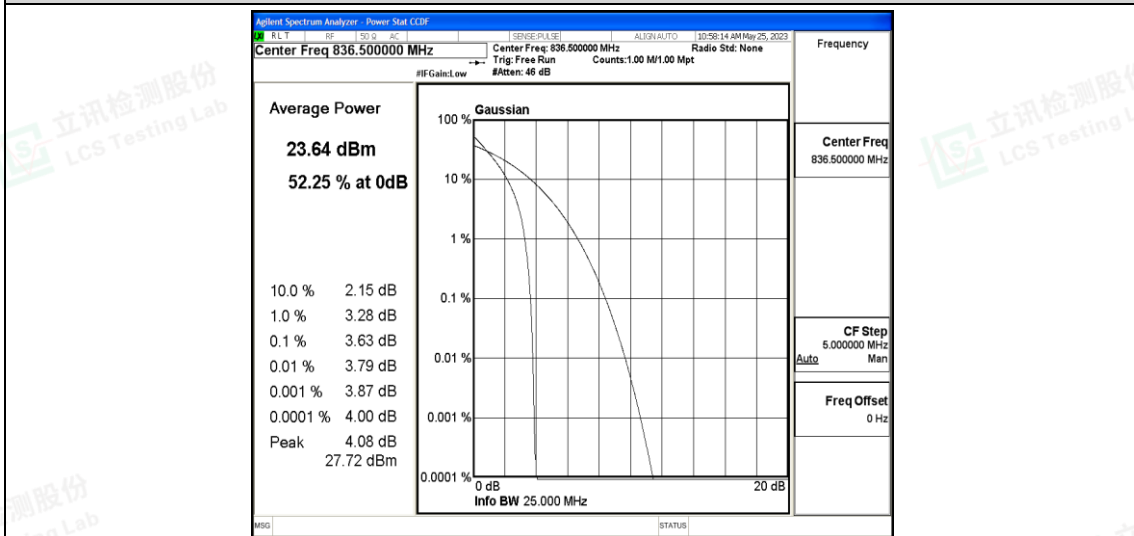

Band5-10MHz-QPSK-20525-50RB#0

Band5-10MHz-QPSK-20600-50RB#0