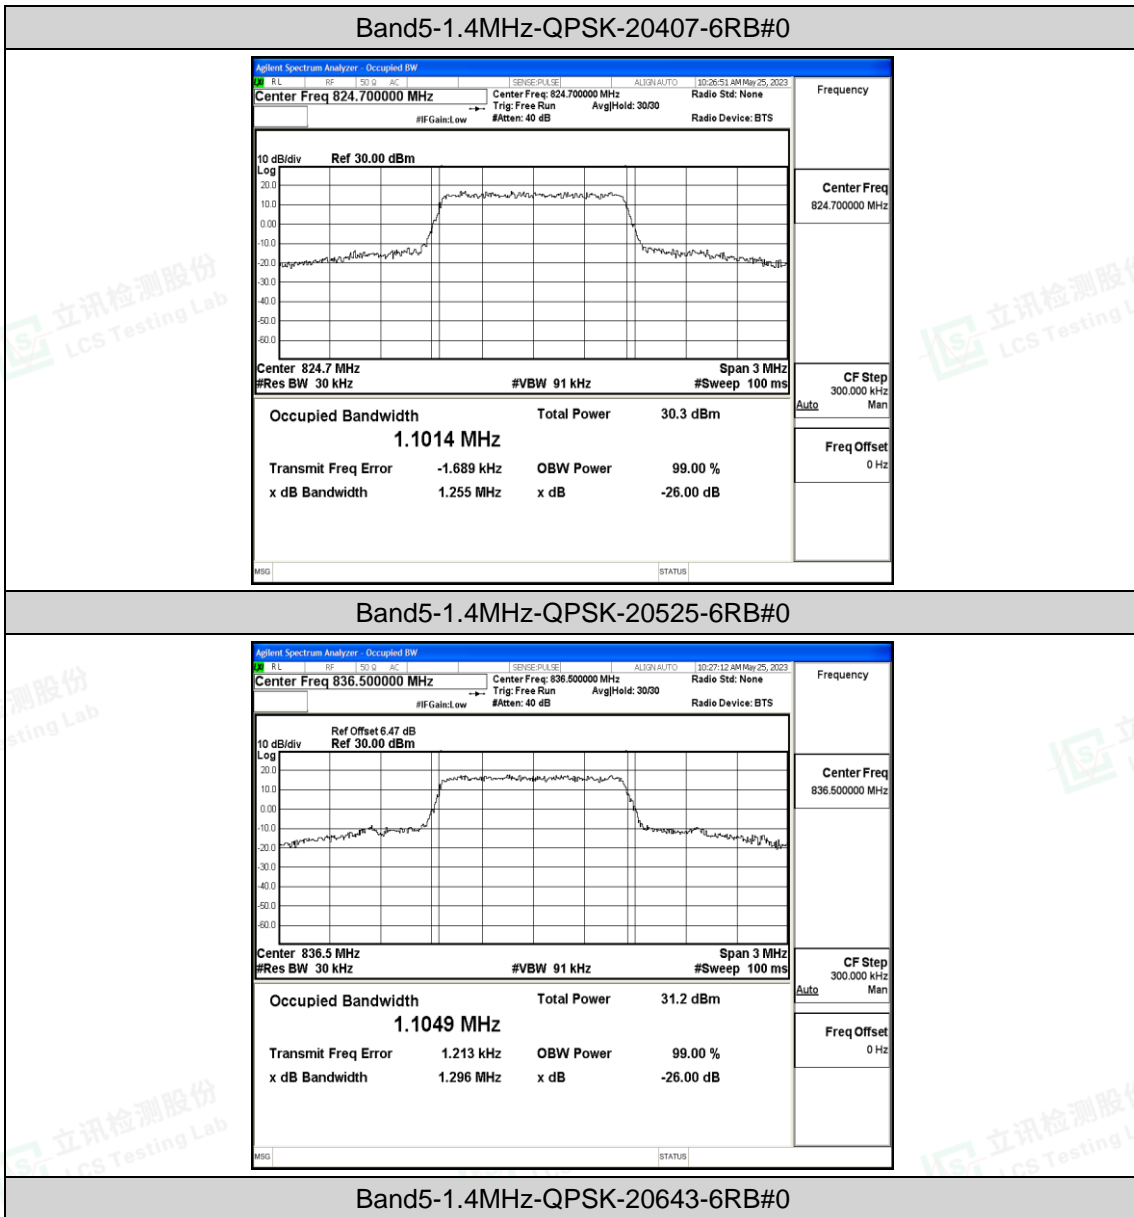

Test Graphs