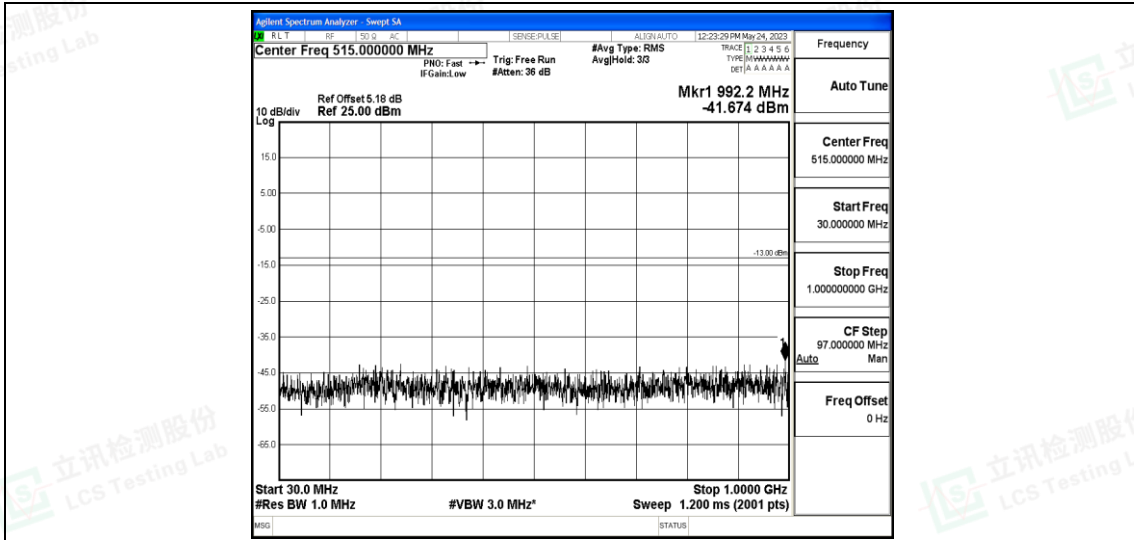

Band4-15MHz-QPSK-20325-1RB#0-Range5:10000~20000MHz

Band4-15MHz-16QAM-20025-1RB#0-Range1:0.009~0.15MHz

Band4-15MHz-16QAM-20025-1RB#0-Range2:0.15~30MHz

Band4-15MHz-16QAM-20025-1RB#0-Range3:30~1000MHz

Band4-15MHz-16QAM-20025-1RB#0-Range4:1000~10000MHz