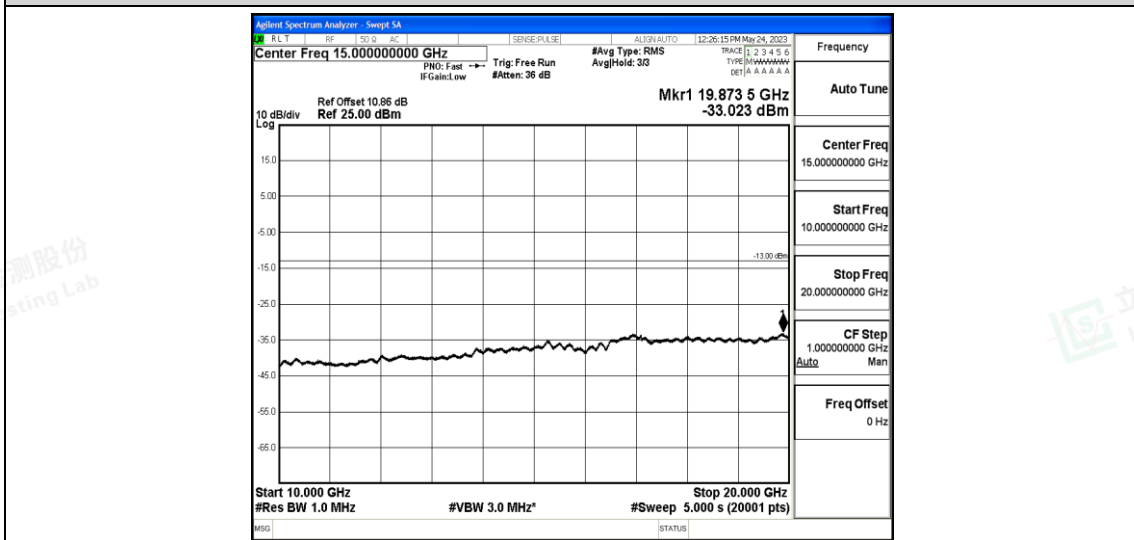

Band4-15MHz-16QAM-20325-1RB#0-Range1:0.009~0.15MHz