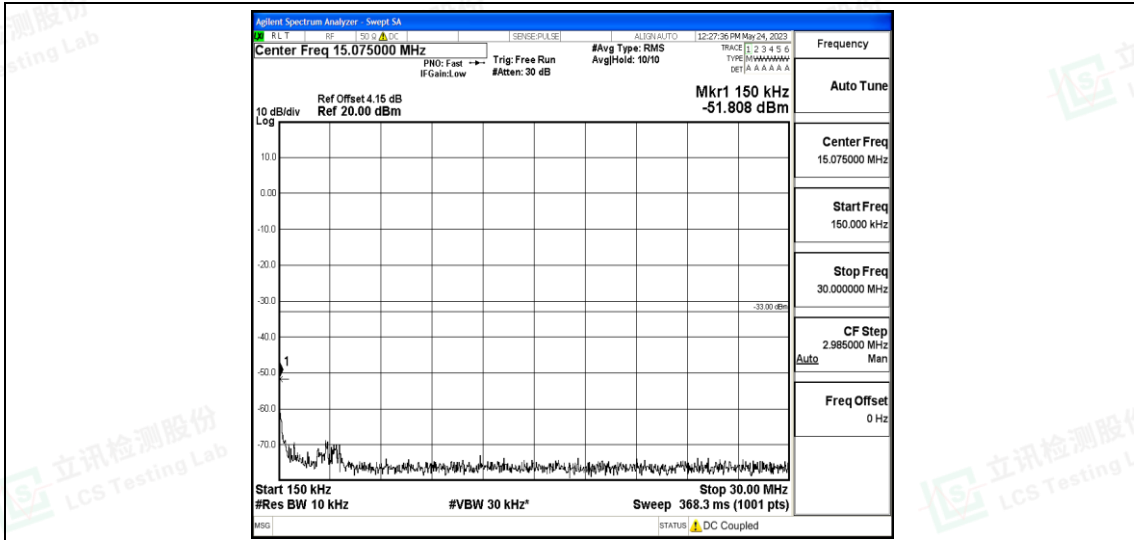

Band4-15MHz-16QAM-20175-1RB#0-Range5:10000~20000MHz

Band4-15MHz-16QAM-20325-1RB#0-Range1:0.009~0.15MHz

Band4-15MHz-16QAM-20325-1RB#0-Range2:0.15~30MHz

Band4-15MHz-16QAM-20325-1RB#0-Range3:30~1000MHz

Band4-15MHz-16QAM-20325-1RB#0-Range4:1000~10000MHz