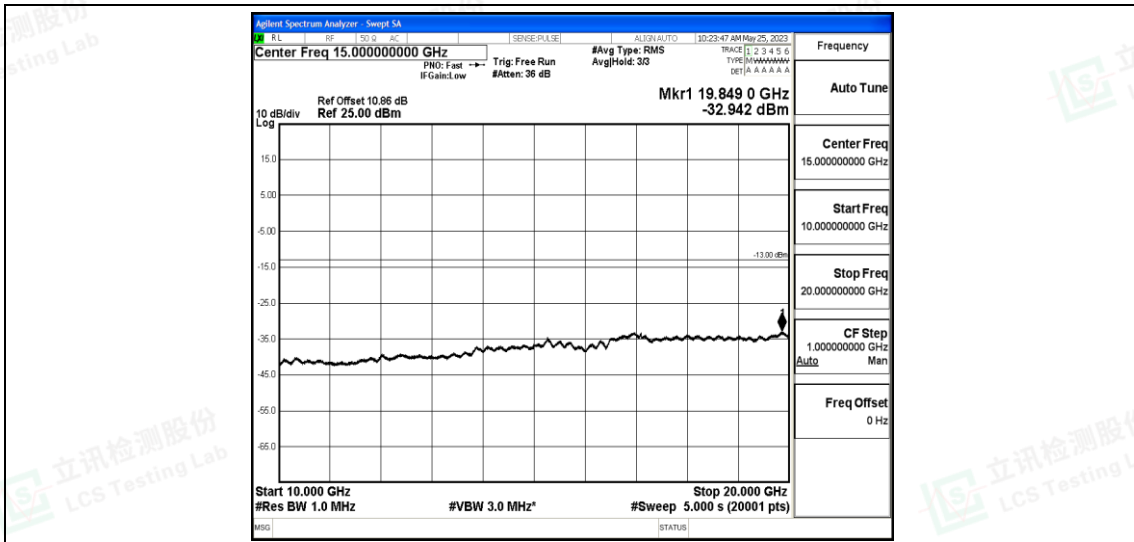

Band4-20MHz-16QAM-20050-1RB#0-Range1:0.009~0.15MHz