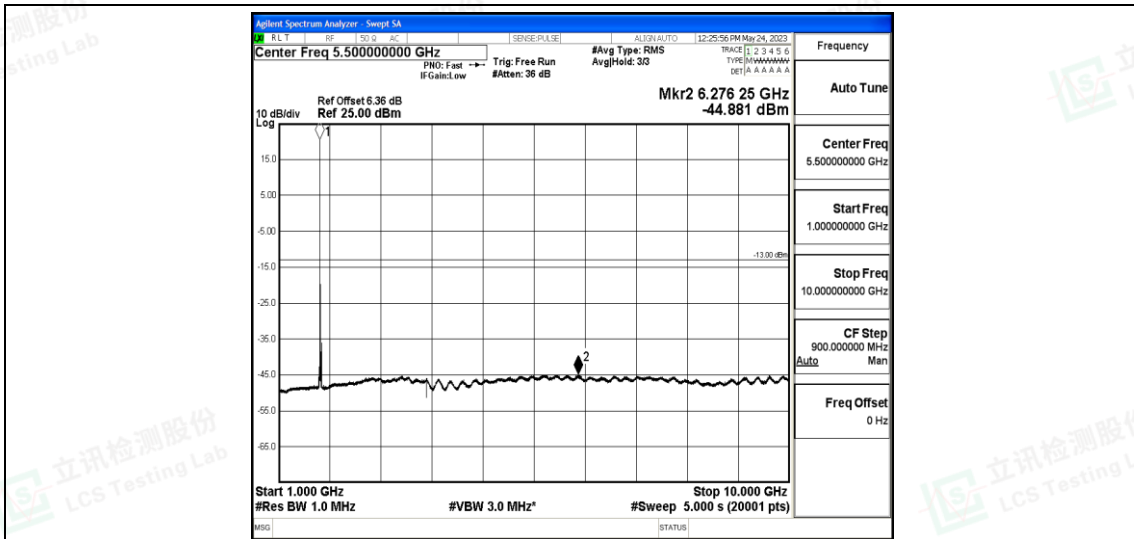

Band4-15MHz-16QAM-20175-1RB#0-Range5:10000~20000MHz