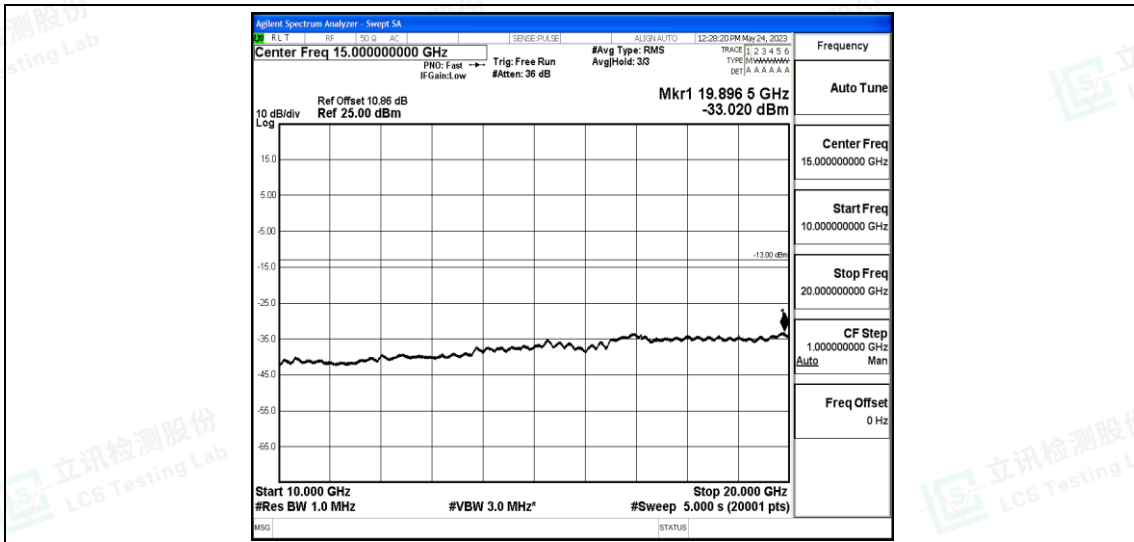

Band4-20MHz-QPSK-20050-1RB#0-Range1:0.009~0.15MHz