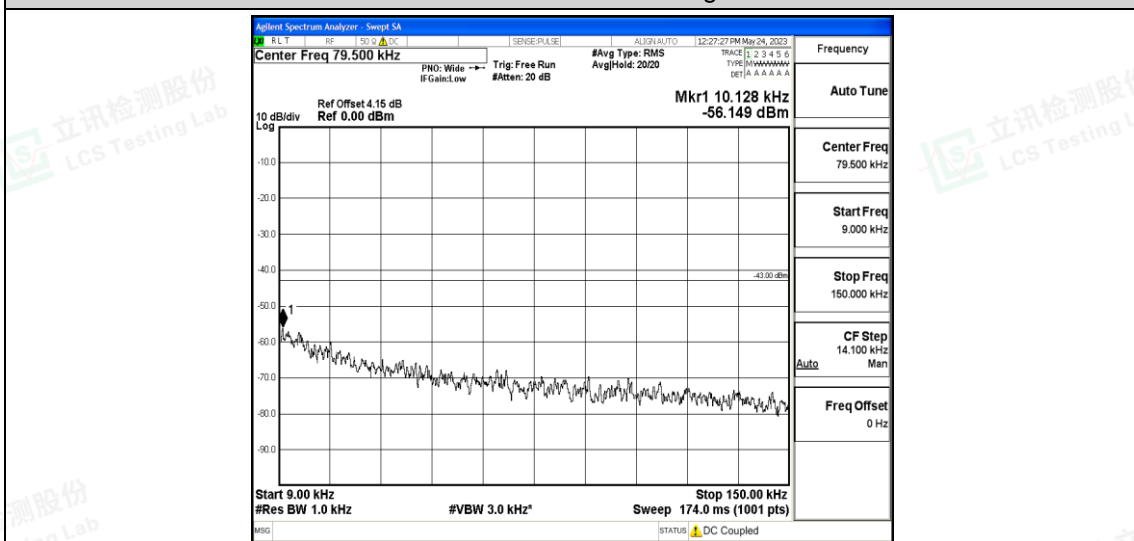

Band4-15MHz-16QAM-20325-1RB#0-Range2:0.15~30MHz