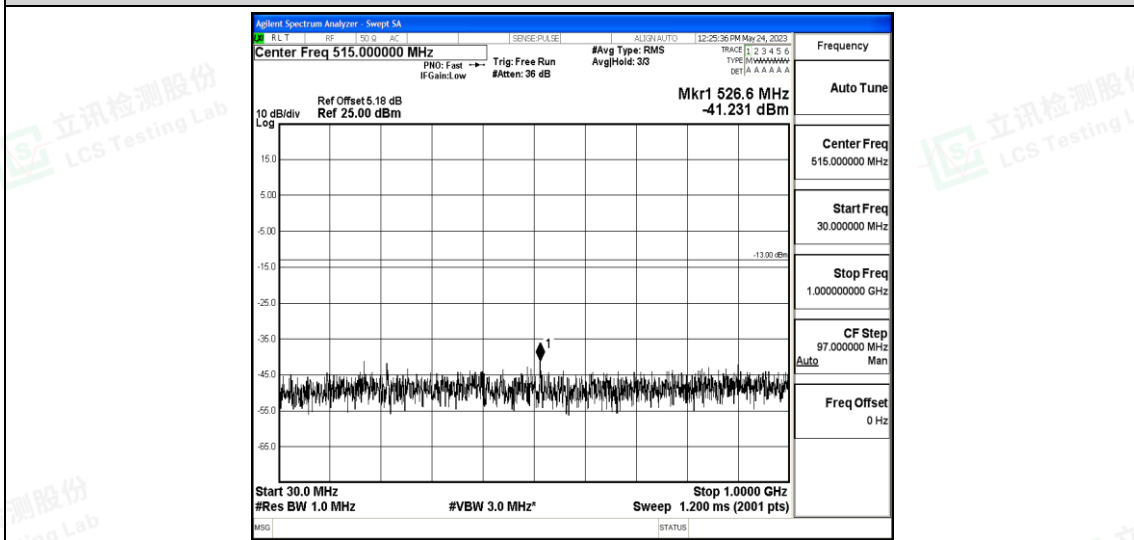

Band4-15MHz-16QAM-20025-1RB#0-Range5:10000~20000MHz

Band4-15MHz-16QAM-20175-1RB#0-Range1:0.009~0.15MHz

Band4-15MHz-16QAM-20175-1RB#0-Range2:0.15~30MHz

Band4-15MHz-16QAM-20175-1RB#0-Range3:30~1000MHz

Band4-15MHz-16QAM-20175-1RB#0-Range4:1000~10000MHz