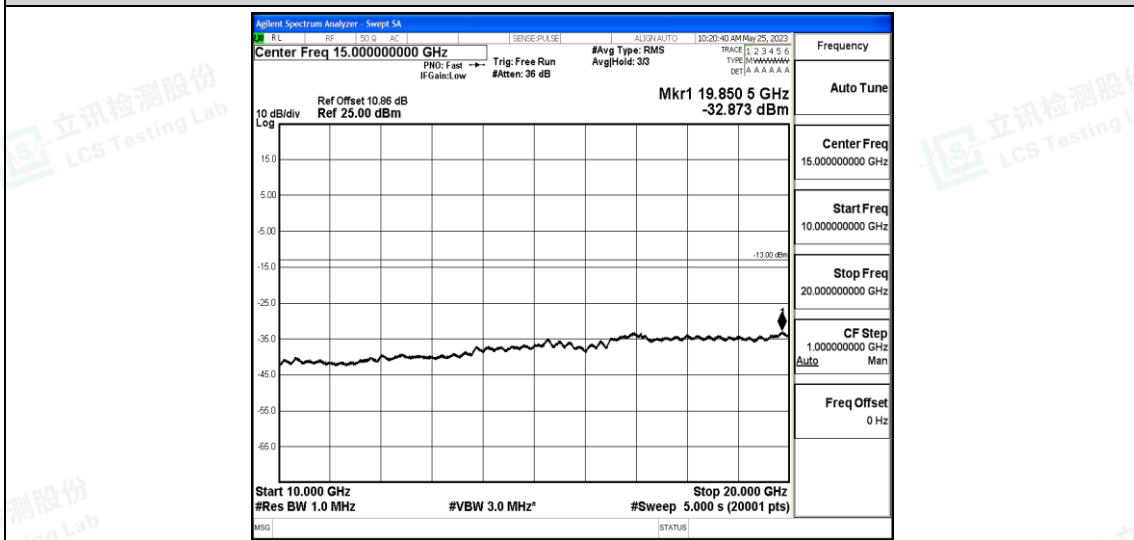

Band4-20MHz-16QAM-20175-1RB#0-Range1:0.009~0.15MHz