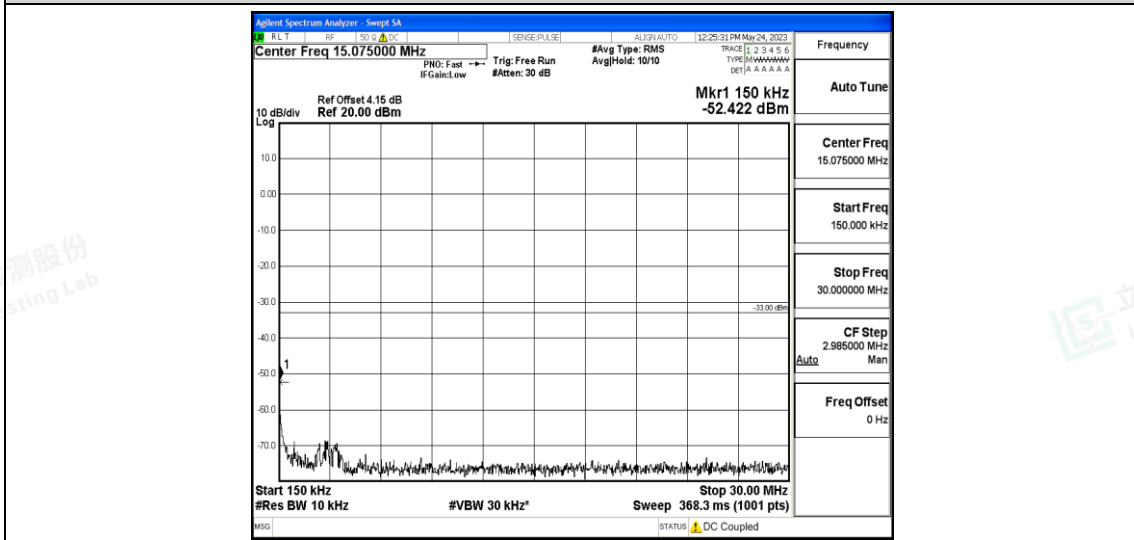

Band4-15MHz-16QAM-20025-1RB#0-Range5:10000~20000MHz

Band4-15MHz-16QAM-20175-1RB#0-Range1:0.009~0.15MHz

Band4-15MHz-16QAM-20175-1RB#0-Range2:0.15~30MHz

Band4-15MHz-16QAM-20175-1RB#0-Range3:30~1000MHz

Band4-15MHz-16QAM-20175-1RB#0-Range4:1000~10000MHz