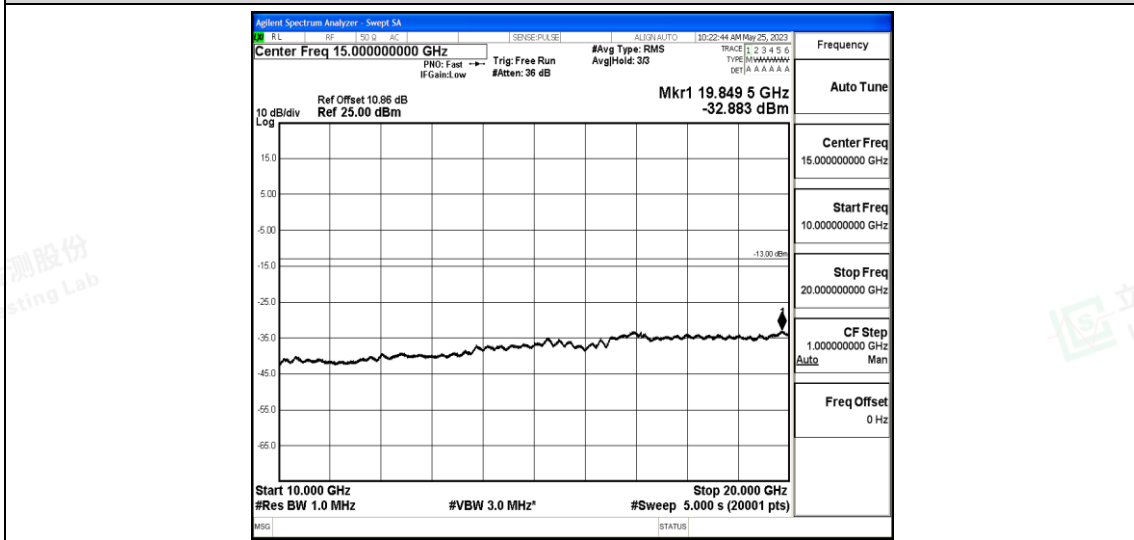

Band4-20MHz-16QAM-20300-1RB#0-Range1:0.009~0.15MHz