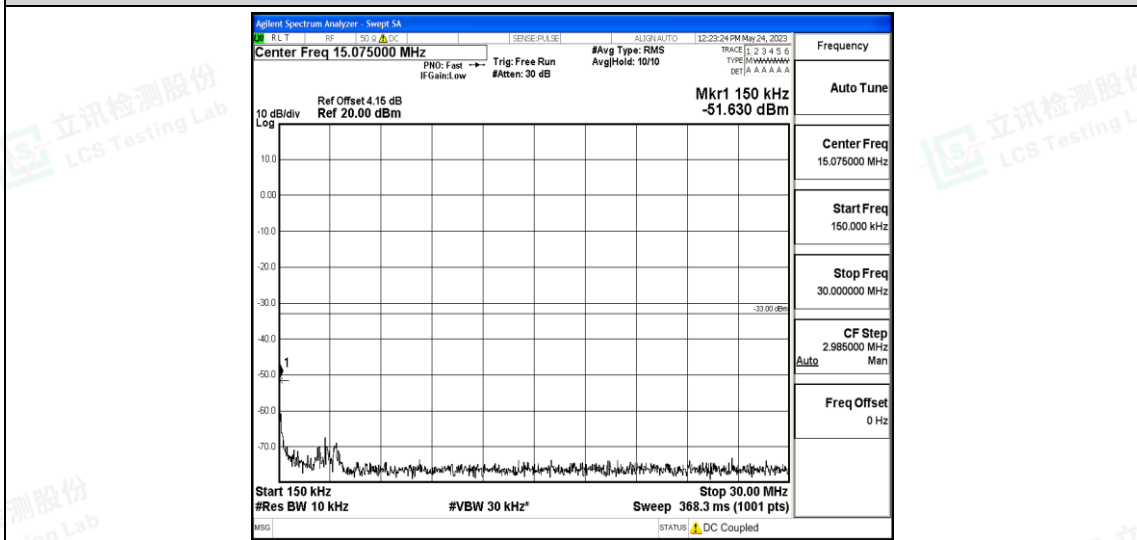

Band4-15MHz-QPSK-20325-1RB#0-Range5:10000~20000MHz

Band4-15MHz-16QAM-20025-1RB#0-Range1:0.009~0.15MHz

Band4-15MHz-16QAM-20025-1RB#0-Range2:0.15~30MHz

Band4-15MHz-16QAM-20025-1RB#0-Range3:30~1000MHz

Band4-15MHz-16QAM-20025-1RB#0-Range4:1000~10000MHz