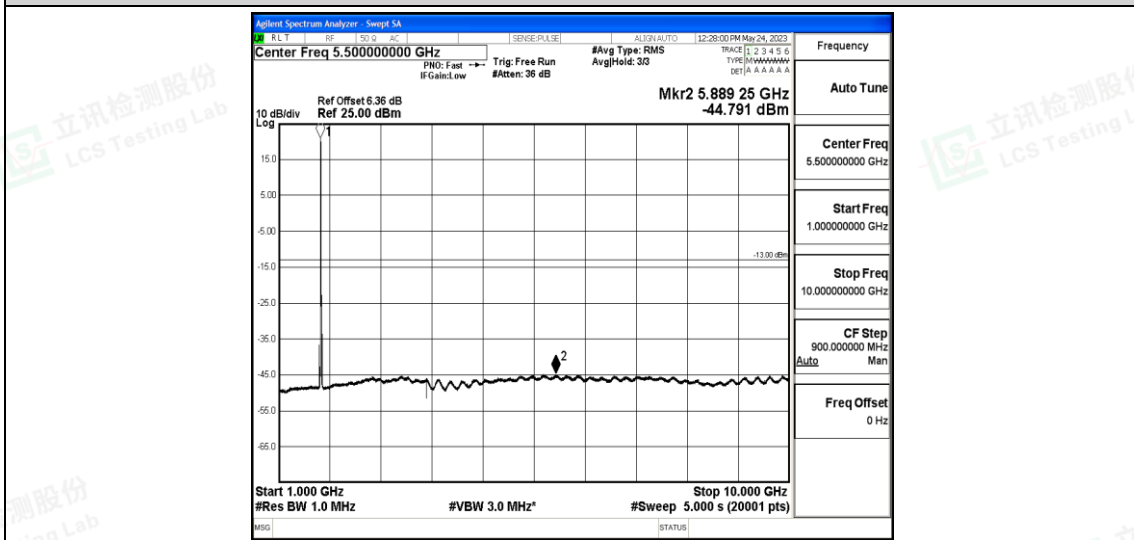

Band4-15MHz-16QAM-20175-1RB#0-Range5:10000~20000MHz

Band4-15MHz-16QAM-20325-1RB#0-Range1:0.009~0.15MHz

Band4-15MHz-16QAM-20325-1RB#0-Range2:0.15~30MHz

Band4-15MHz-16QAM-20325-1RB#0-Range3:30~1000MHz

Band4-15MHz-16QAM-20325-1RB#0-Range4:1000~10000MHz