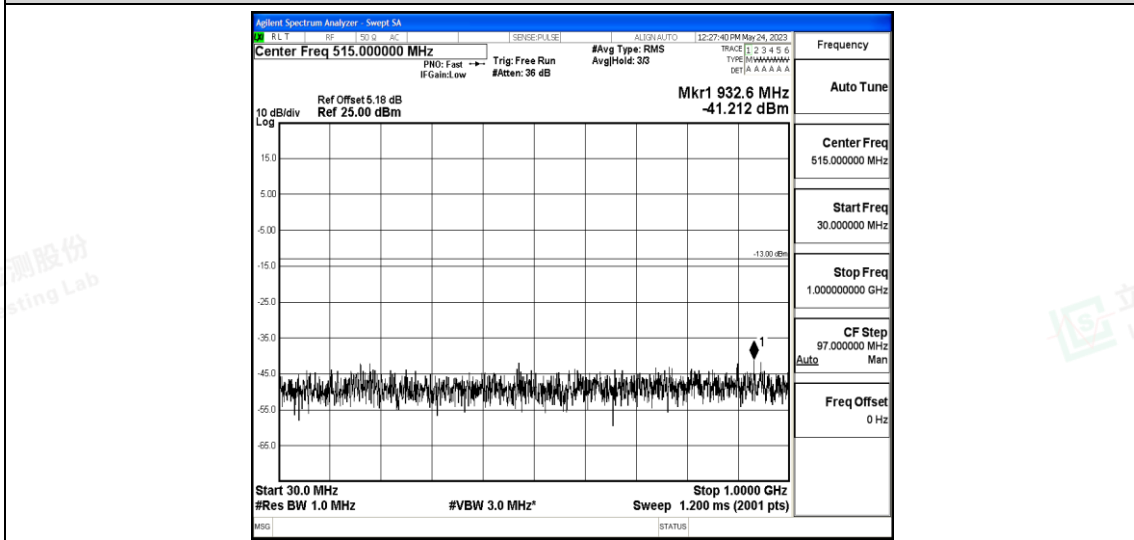

Band4-15MHz-16QAM-20175-1RB#0-Range5:10000~20000MHz

Band4-15MHz-16QAM-20325-1RB#0-Range1:0.009~0.15MHz

Band4-15MHz-16QAM-20325-1RB#0-Range2:0.15~30MHz

Band4-15MHz-16QAM-20325-1RB#0-Range3:30~1000MHz

Band4-15MHz-16QAM-20325-1RB#0-Range4:1000~10000MHz