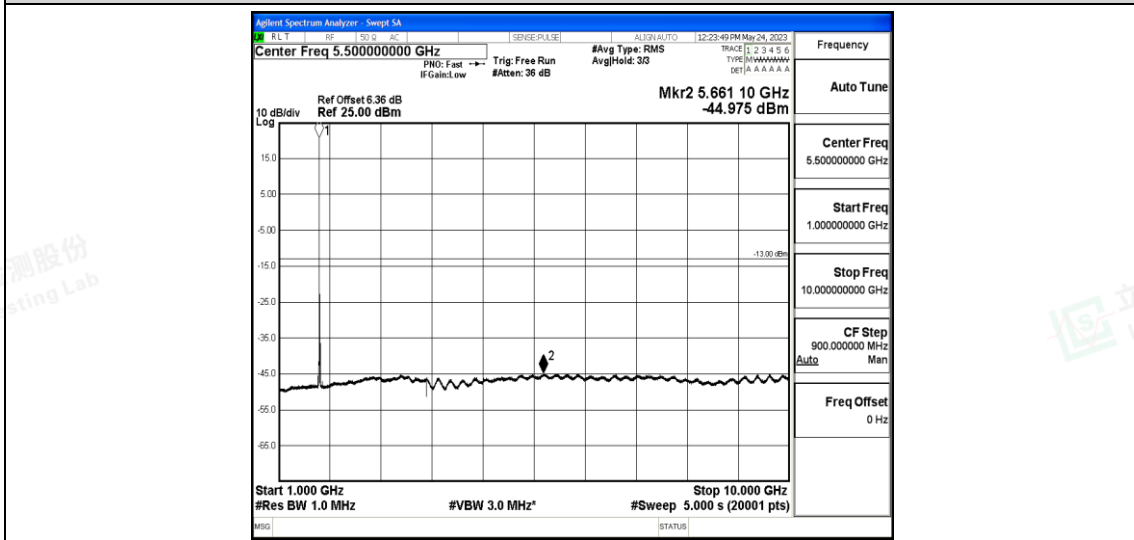

Band4-15MHz-QPSK-20325-1RB#0-Range5:10000~20000MHz

Band4-15MHz-16QAM-20025-1RB#0-Range1:0.009~0.15MHz

Band4-15MHz-16QAM-20025-1RB#0-Range2:0.15~30MHz

Band4-15MHz-16QAM-20025-1RB#0-Range3:30~1000MHz

Band4-15MHz-16QAM-20025-1RB#0-Range4:1000~10000MHz