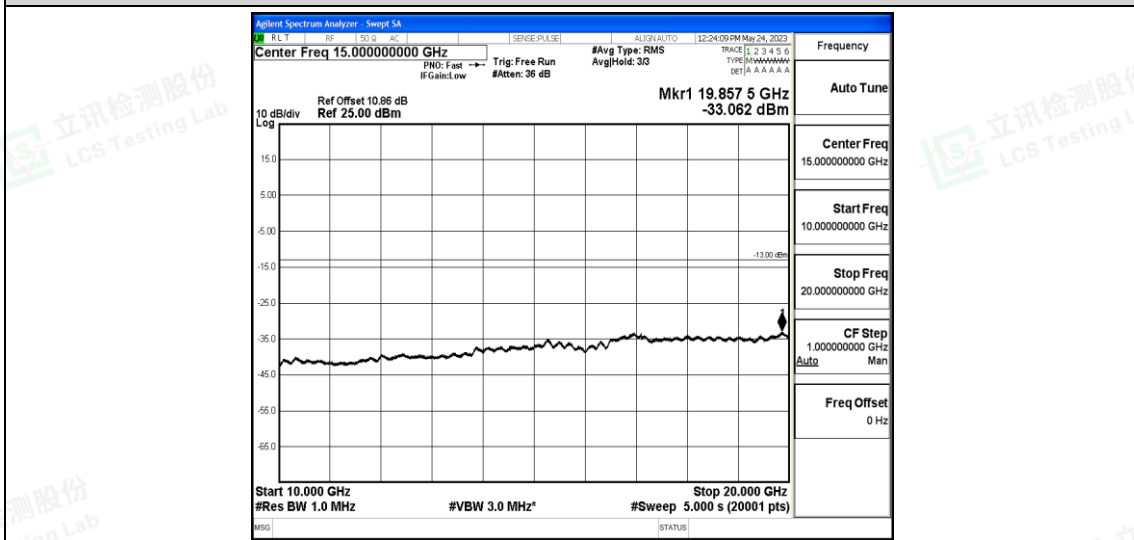

Band4-15MHz-16QAM-20175-1RB#0-Range1:0.009~0.15MHz