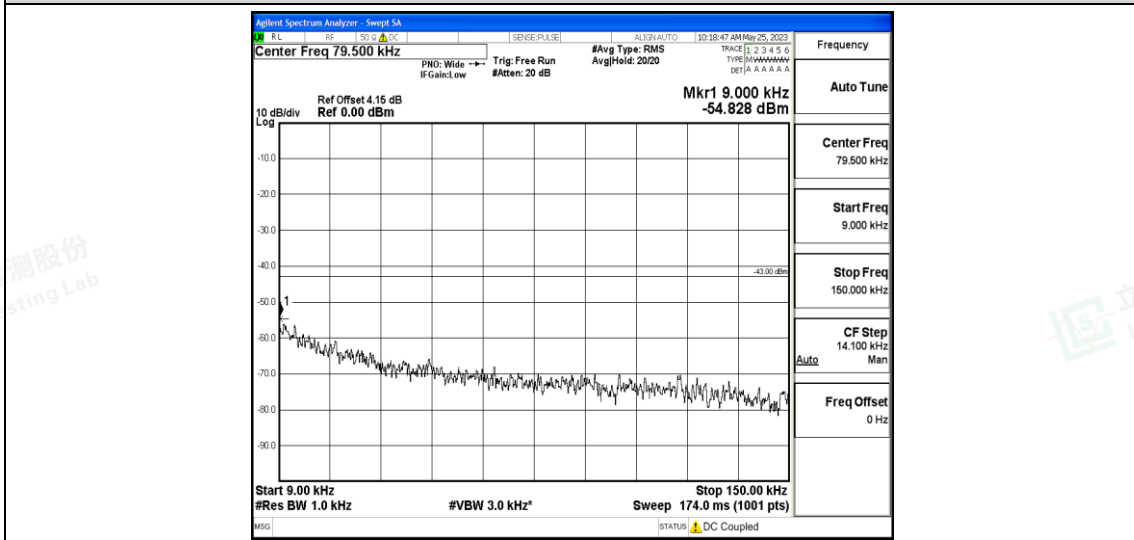

Band4-20MHz-QPSK-20050-1RB#0-Range2:0.15~30MHz