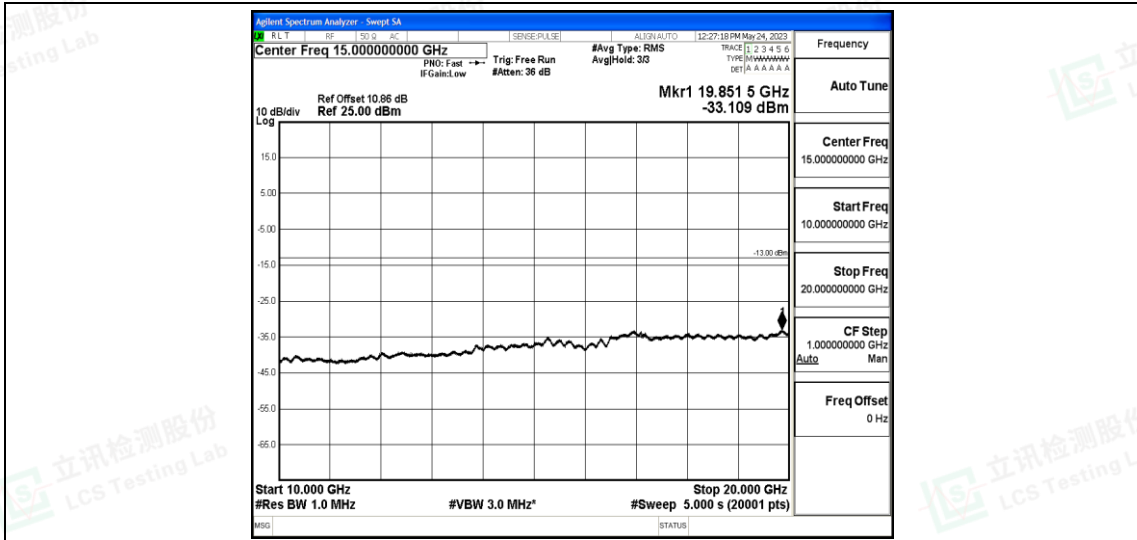

Band4-15MHz-16QAM-20025-1RB#0-Range1:0.009~0.15MHz