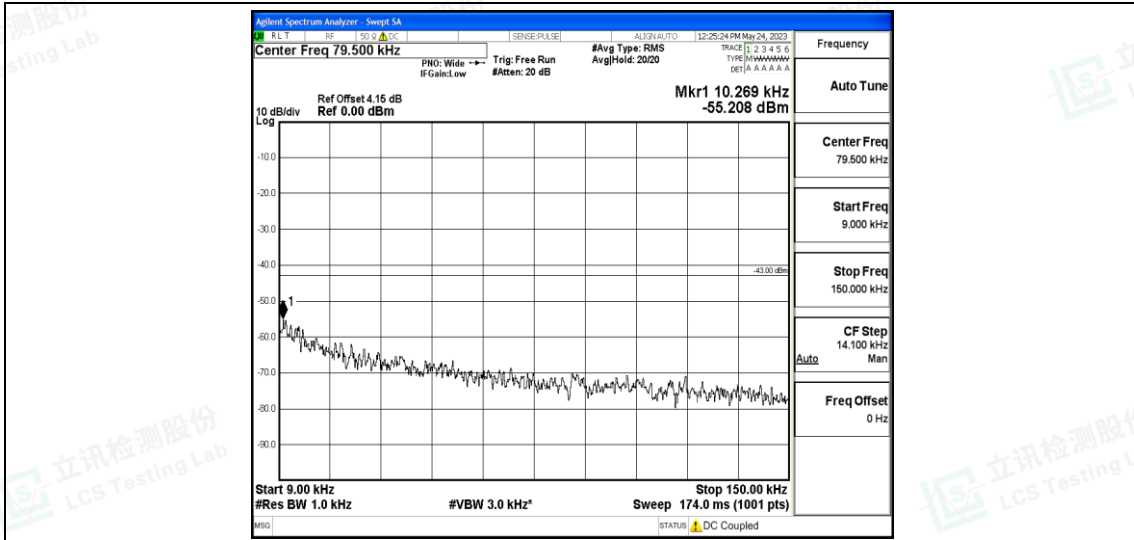

Band4-15MHz-16QAM-20175-1RB#0-Range2:0.15~30MHz