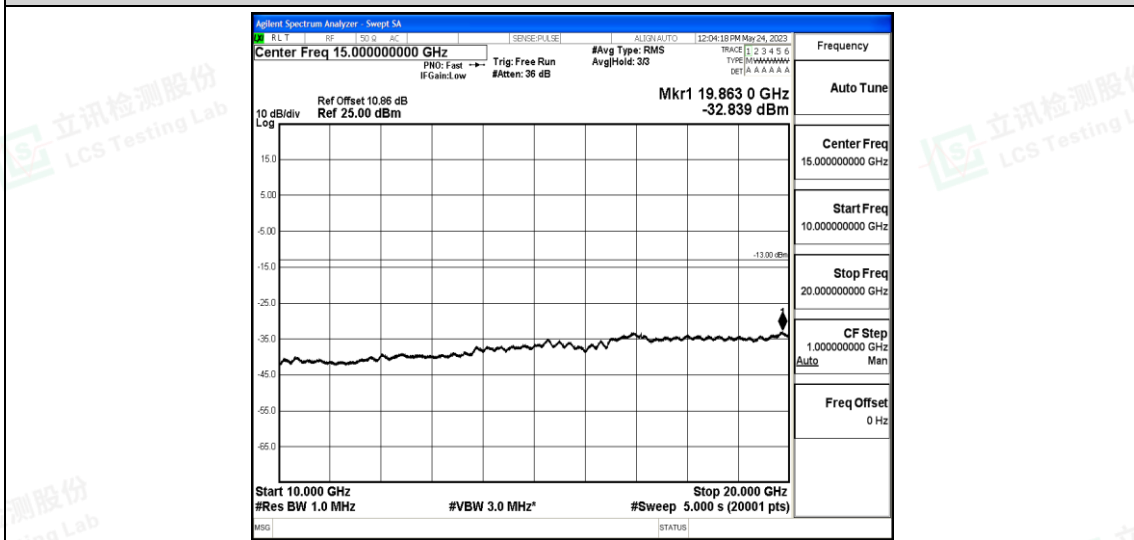

Band4-5MHz-16QAM-19975-1RB#0-Range5:10000~20000MHz

Band4-5MHz-16QAM-20175-1RB#0-Range1:0.009~0.15MHz