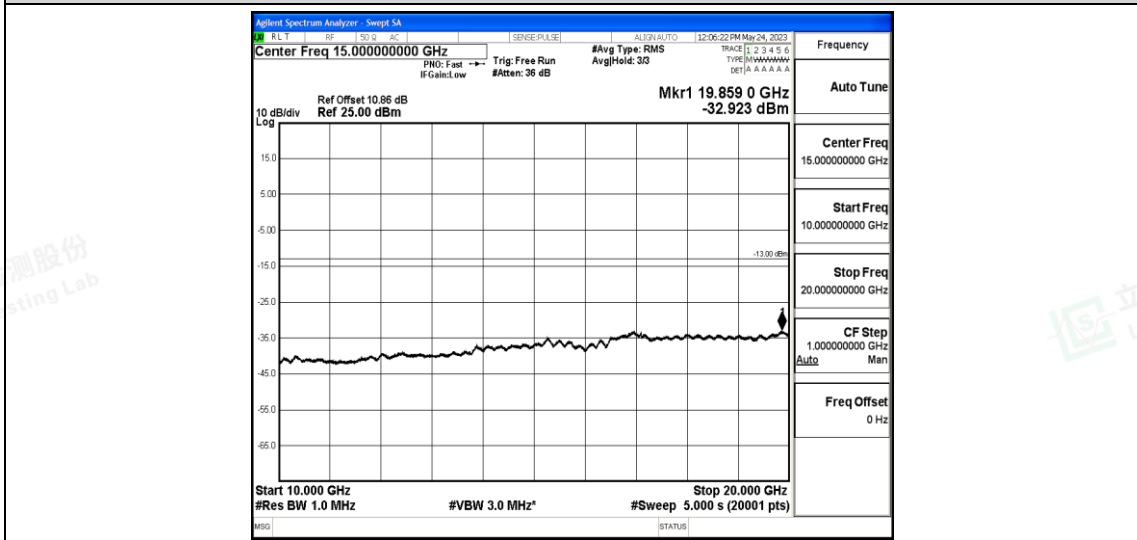

Band4-5MHz-16QAM-20175-1RB#0-Range5:10000~20000MHz

Band4-5MHz-16QAM-20375-1RB#0-Range1:0.009~0.15MHz