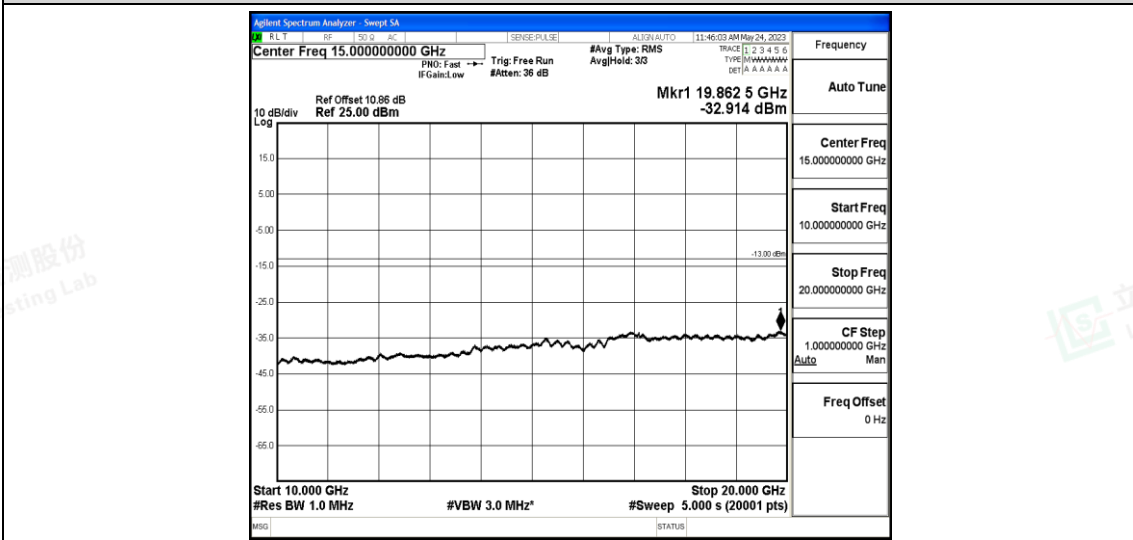

Band4-1.4MHz-16QAM-20175-1RB#0-Range5:10000~20000MHz