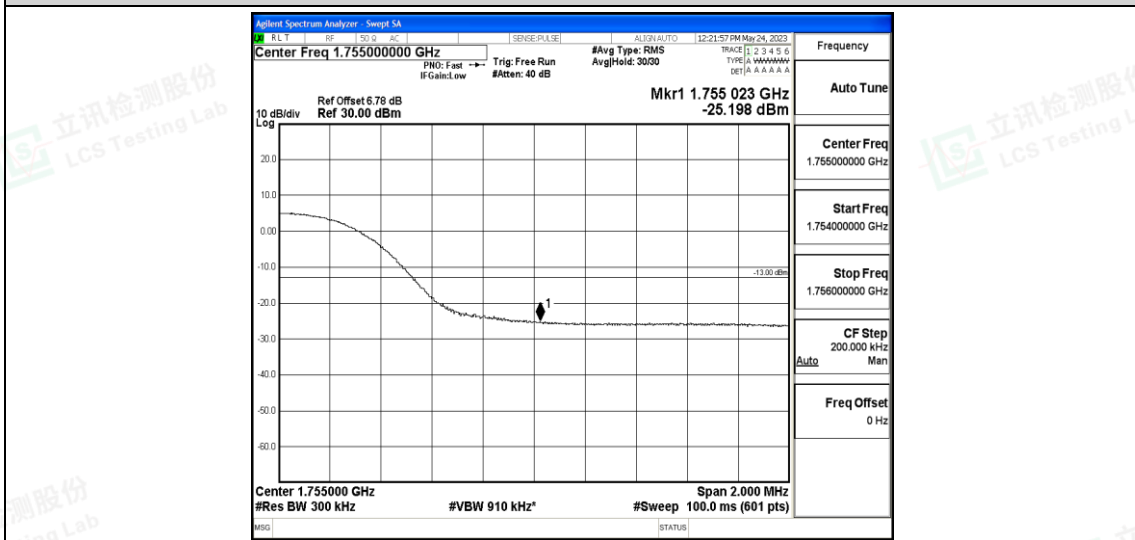

Band4-15MHz-QPSK-20025-75RB#0

Band4-15MHz-QPSK-20325-75RB#0

Band4-15MHz-16QAM-20025-75RB#0

Band4-15MHz-16QAM-20325-75RB#0

Band4-20MHz-QPSK-20050-100RB#0

Band4-20MHz-QPSK-20300-100RB#0

Band4-20MHz-16QAM-20050-100RB#0