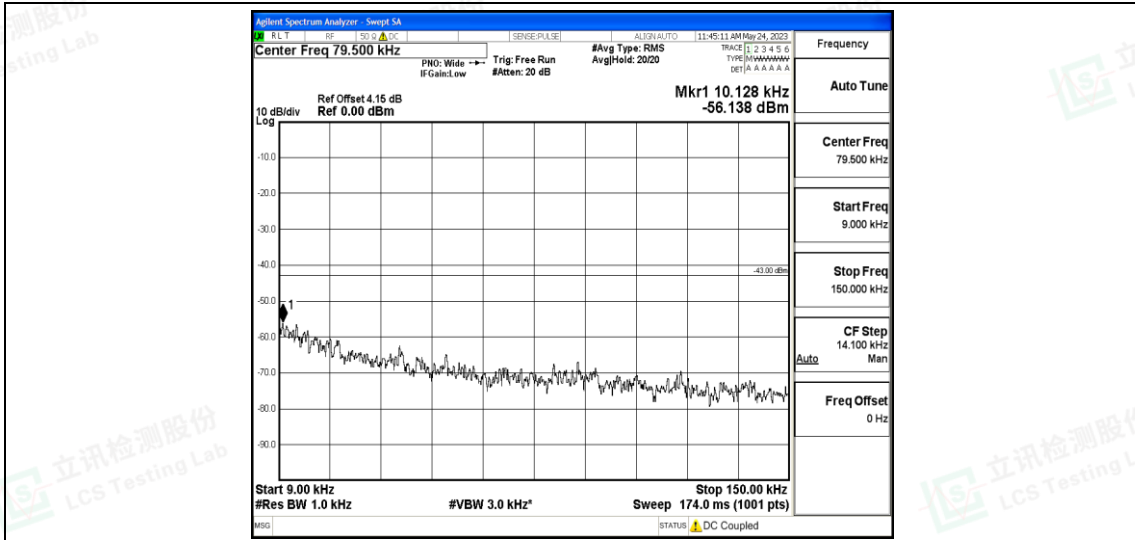

Band4-1.4MHz-16QAM-20175-1RB#0-Range1:0.009~0.15MHz