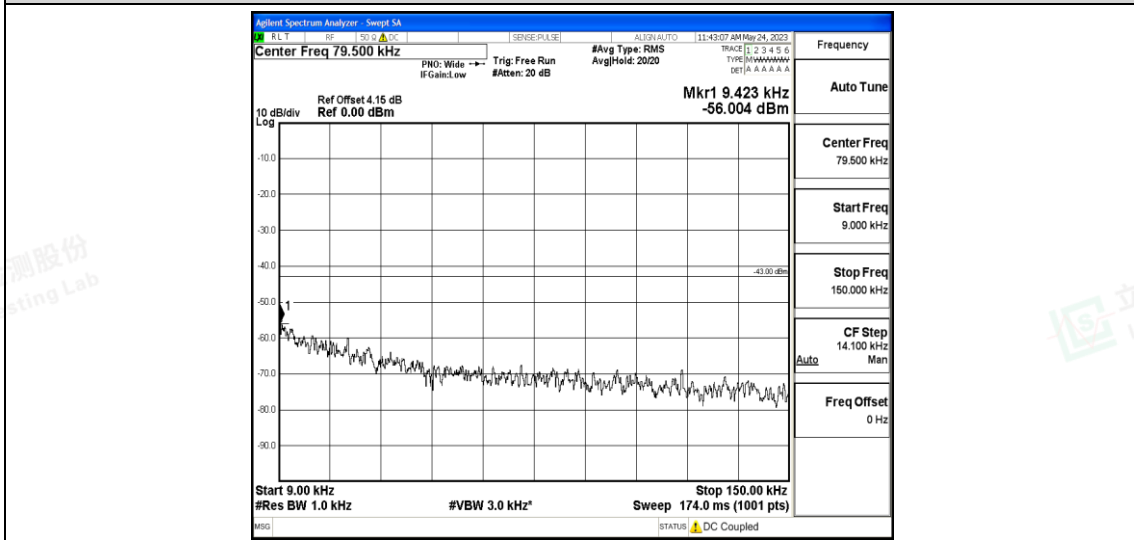

Band4-1.4MHz-16QAM-19957-1RB#0-Range1:0.009~0.15MHz