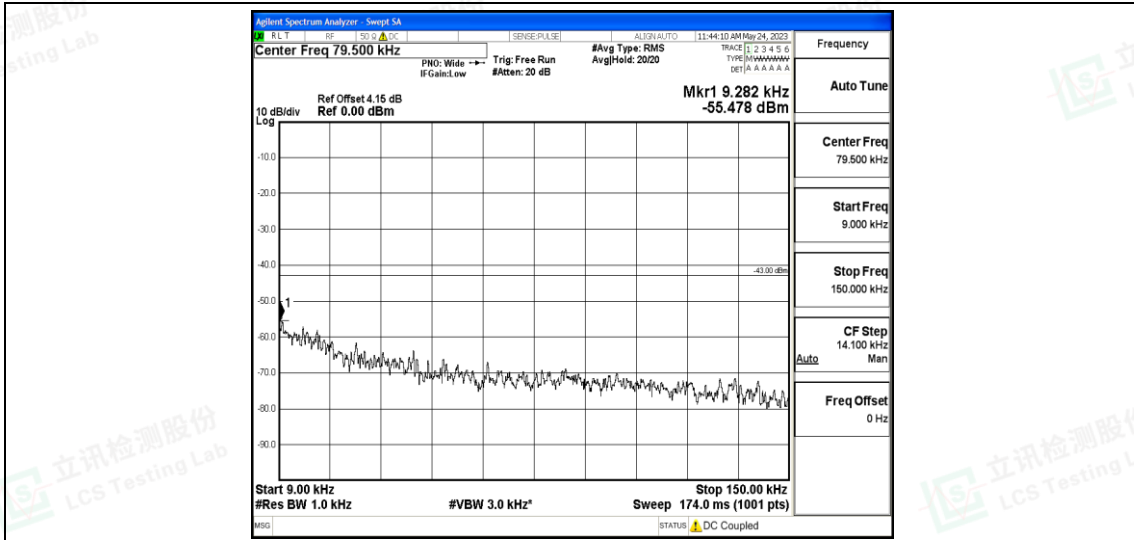

Band4-1.4MHz-QPSK-20175-1RB#0-Range1:0.009~0.15MHz