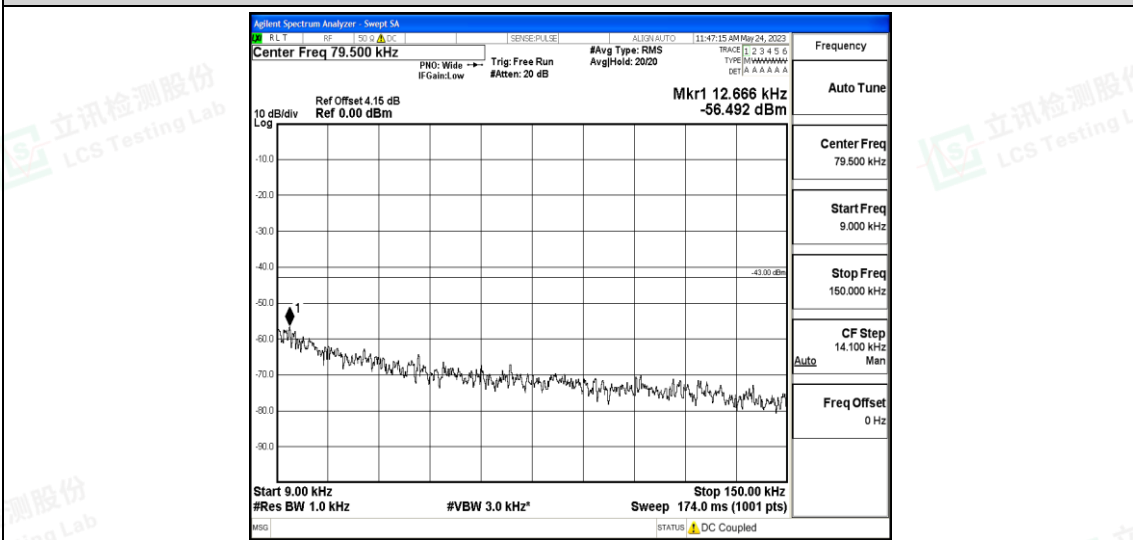

Band4-1.4MHz-16QAM-20393-1RB#0-Range1:0.009~0.15MHz