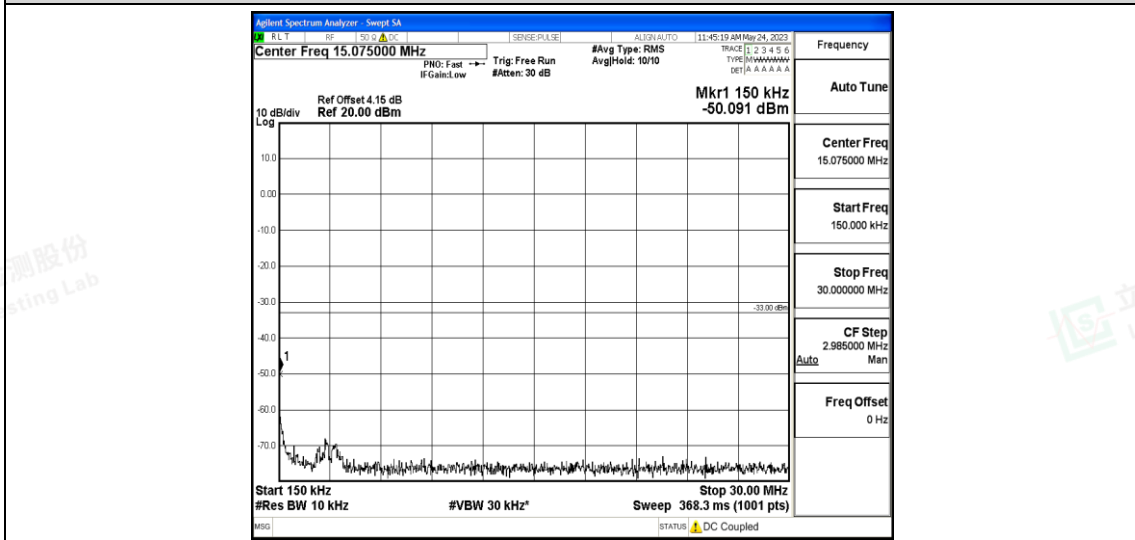

Band4-1.4MHz-16QAM-19957-1RB#0-Range5:10000~20000MHz

Band4-1.4MHz-16QAM-20175-1RB#0-Range1:0.009~0.15MHz

Band4-1.4MHz-16QAM-20175-1RB#0-Range2:0.15~30MHz

Band4-1.4MHz-16QAM-20175-1RB#0-Range3:30~1000MHz

Band4-1.4MHz-16QAM-20175-1RB#0-Range4:1000~10000MHz