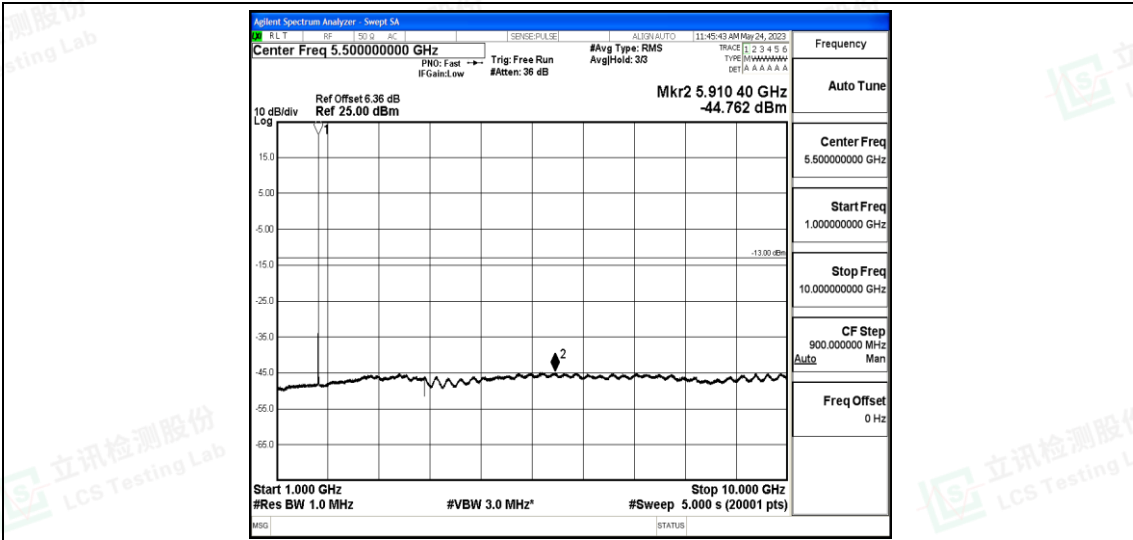

Band4-1.4MHz-16QAM-19957-1RB#0-Range5:10000~20000MHz

Band4-1.4MHz-16QAM-20175-1RB#0-Range1:0.009~0.15MHz

Band4-1.4MHz-16QAM-20175-1RB#0-Range2:0.15~30MHz

Band4-1.4MHz-16QAM-20175-1RB#0-Range3:30~1000MHz

Band4-1.4MHz-16QAM-20175-1RB#0-Range4:1000~10000MHz