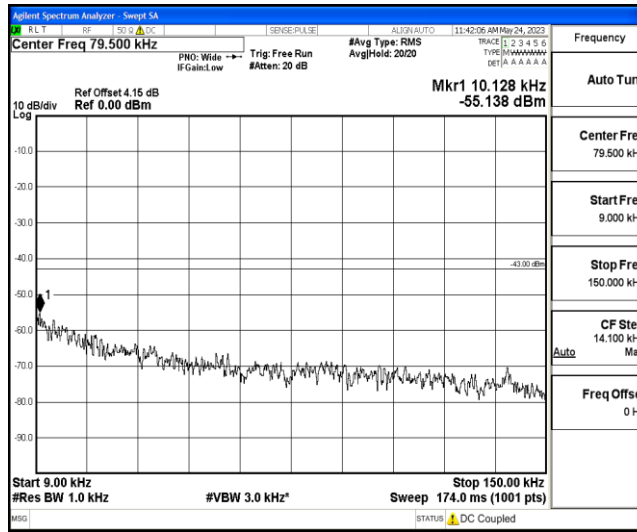

Test Graphs

Band4-1.4MHz-QPSK-19957-1RB#0-Range1:0.009~0.15MHz