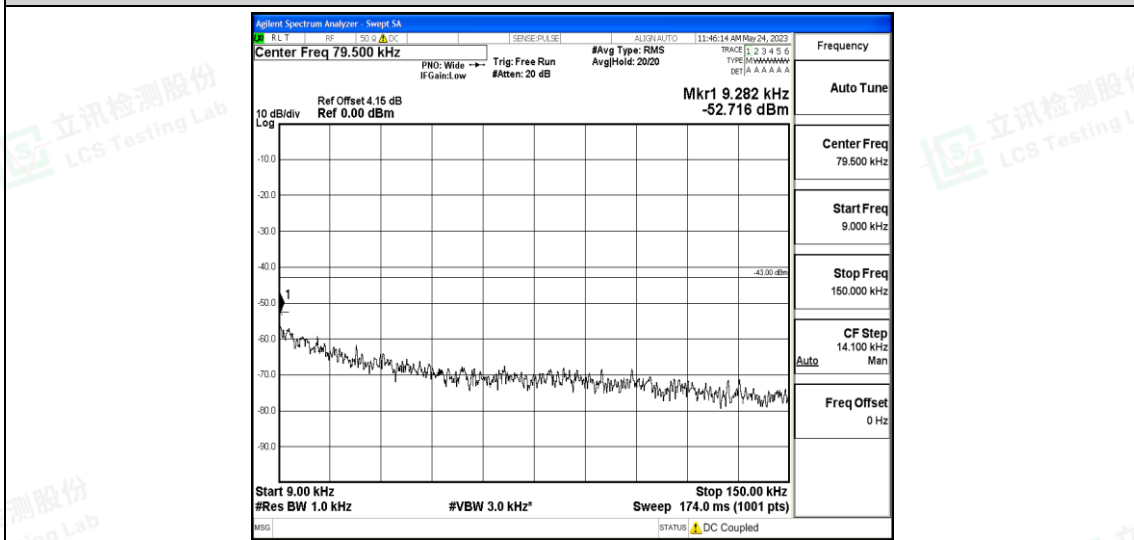

Band4-1.4MHz-QPSK-20393-1RB#0-Range1:0.009~0.15MHz