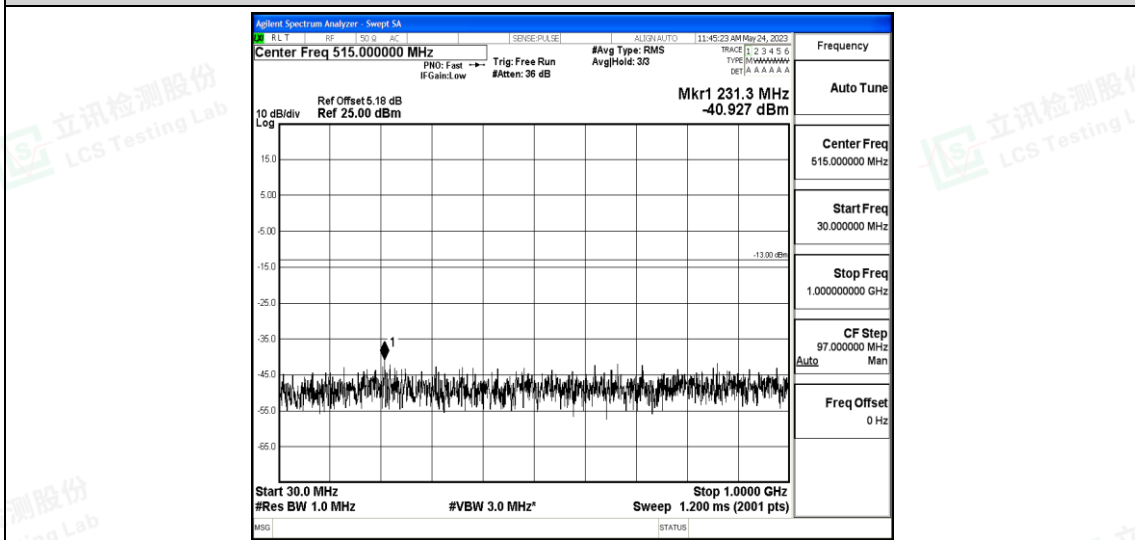

Band4-1.4MHz-16QAM-19957-1RB#0-Range5:10000~20000MHz

Band4-1.4MHz-16QAM-20175-1RB#0-Range1:0.009~0.15MHz

Band4-1.4MHz-16QAM-20175-1RB#0-Range2:0.15~30MHz

Band4-1.4MHz-16QAM-20175-1RB#0-Range3:30~1000MHz

Band4-1.4MHz-16QAM-20175-1RB#0-Range4:1000~10000MHz